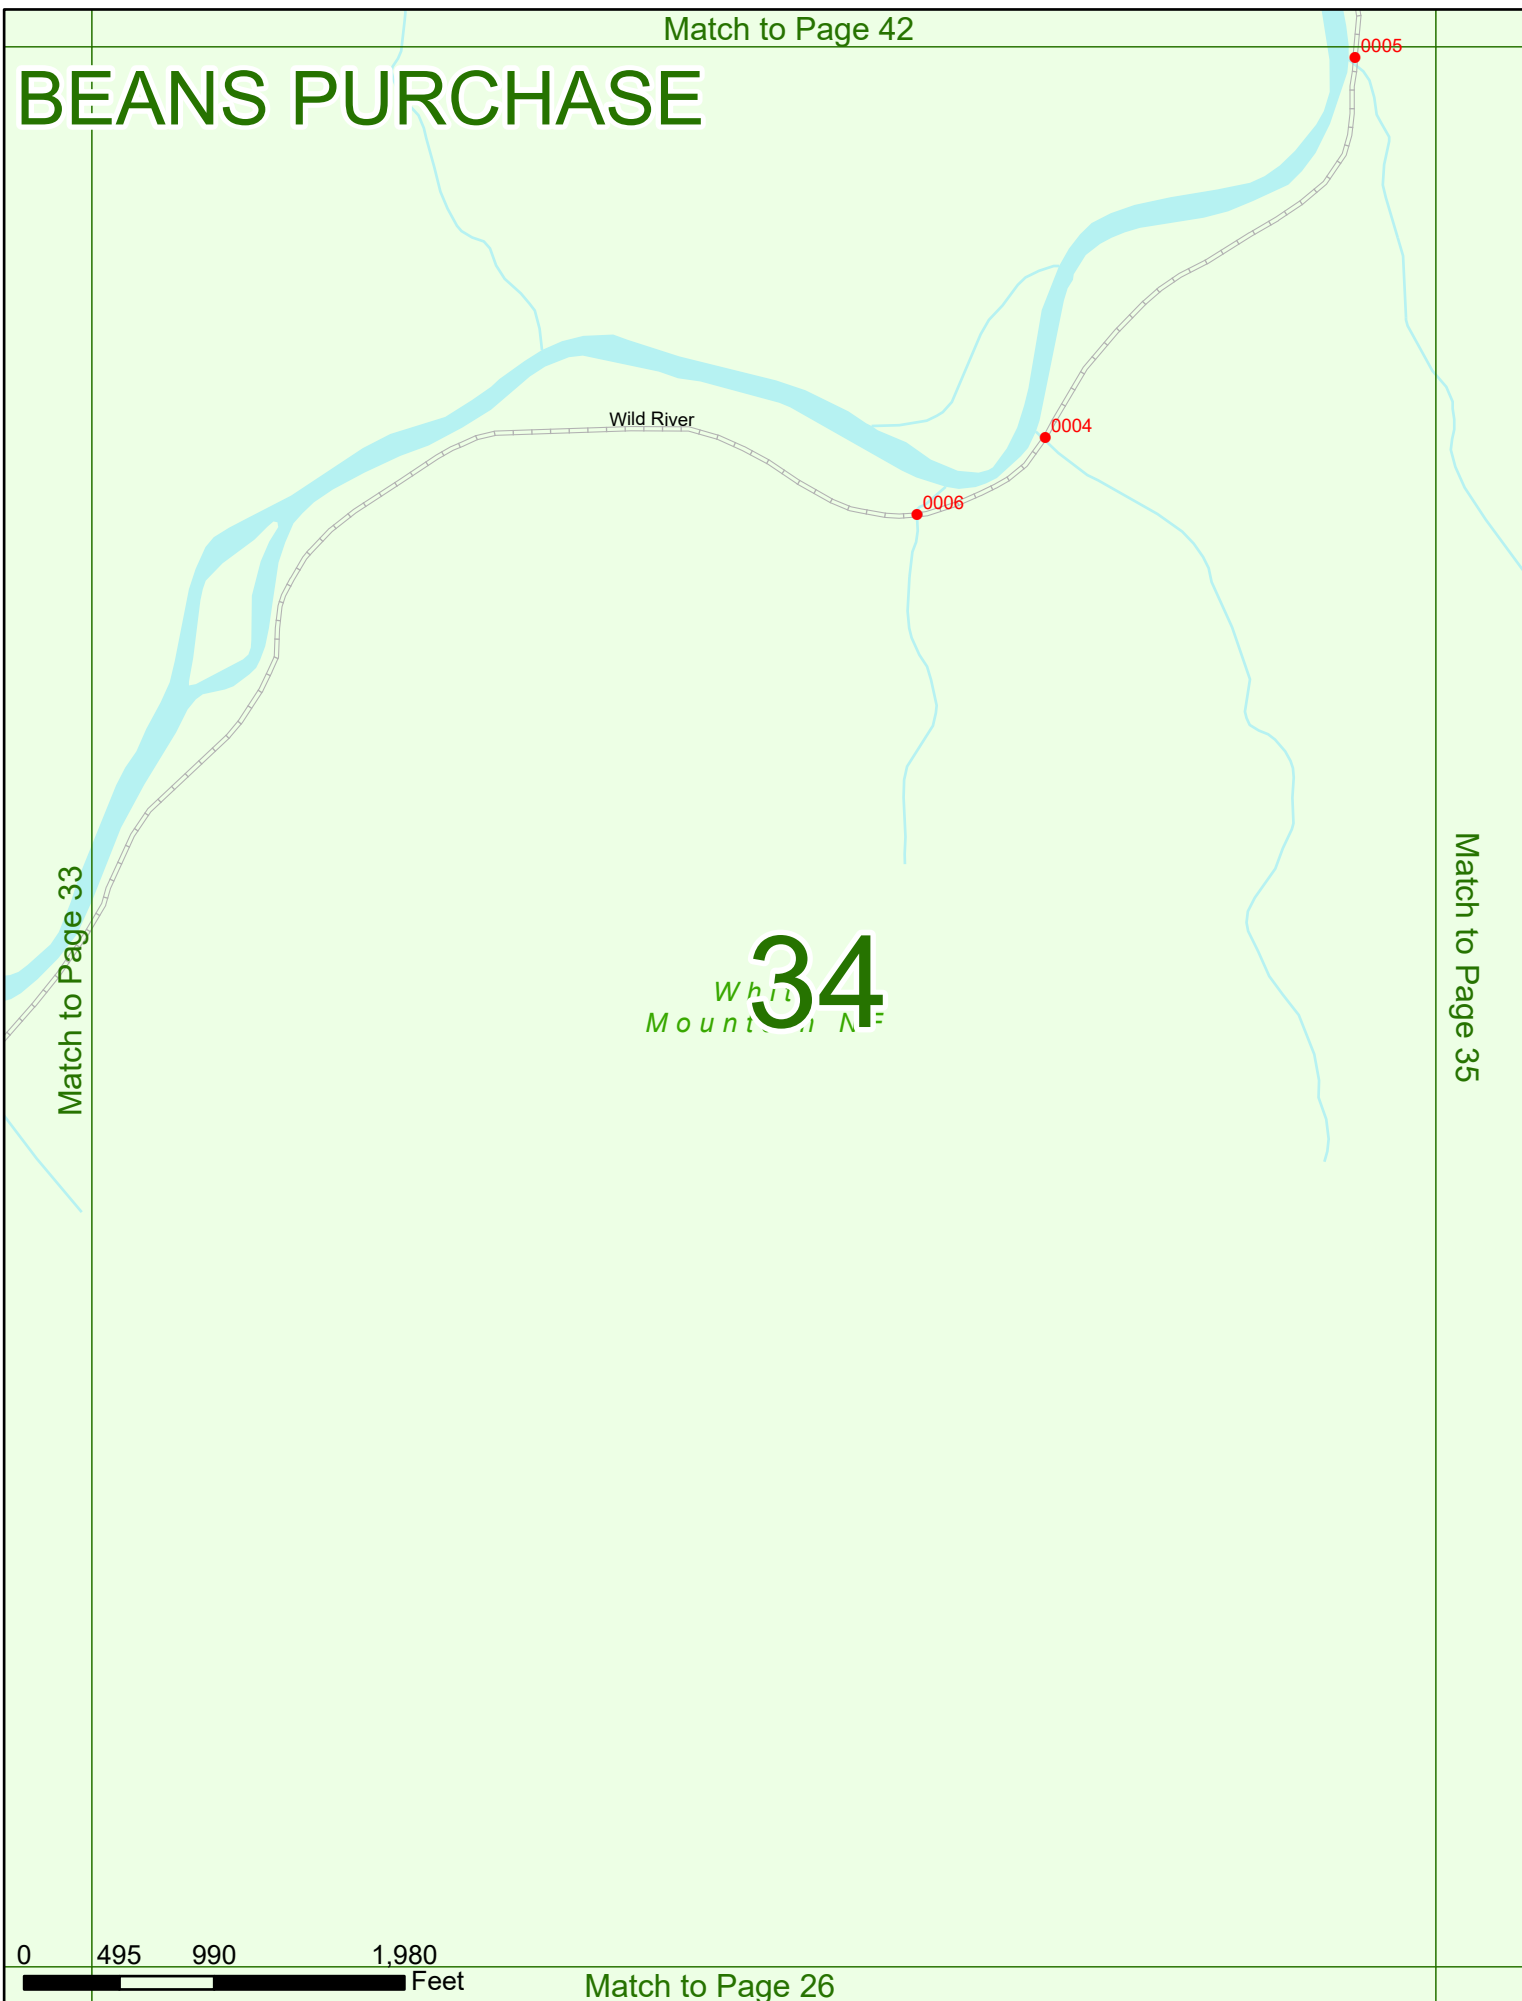

Match to Page 34

33
Wild
Mount

Wild River

0001
0002
0003
0009

0 495 990 1,980 Feet

Match to Page 25

BEANS PURCHASE

Match to Page 33