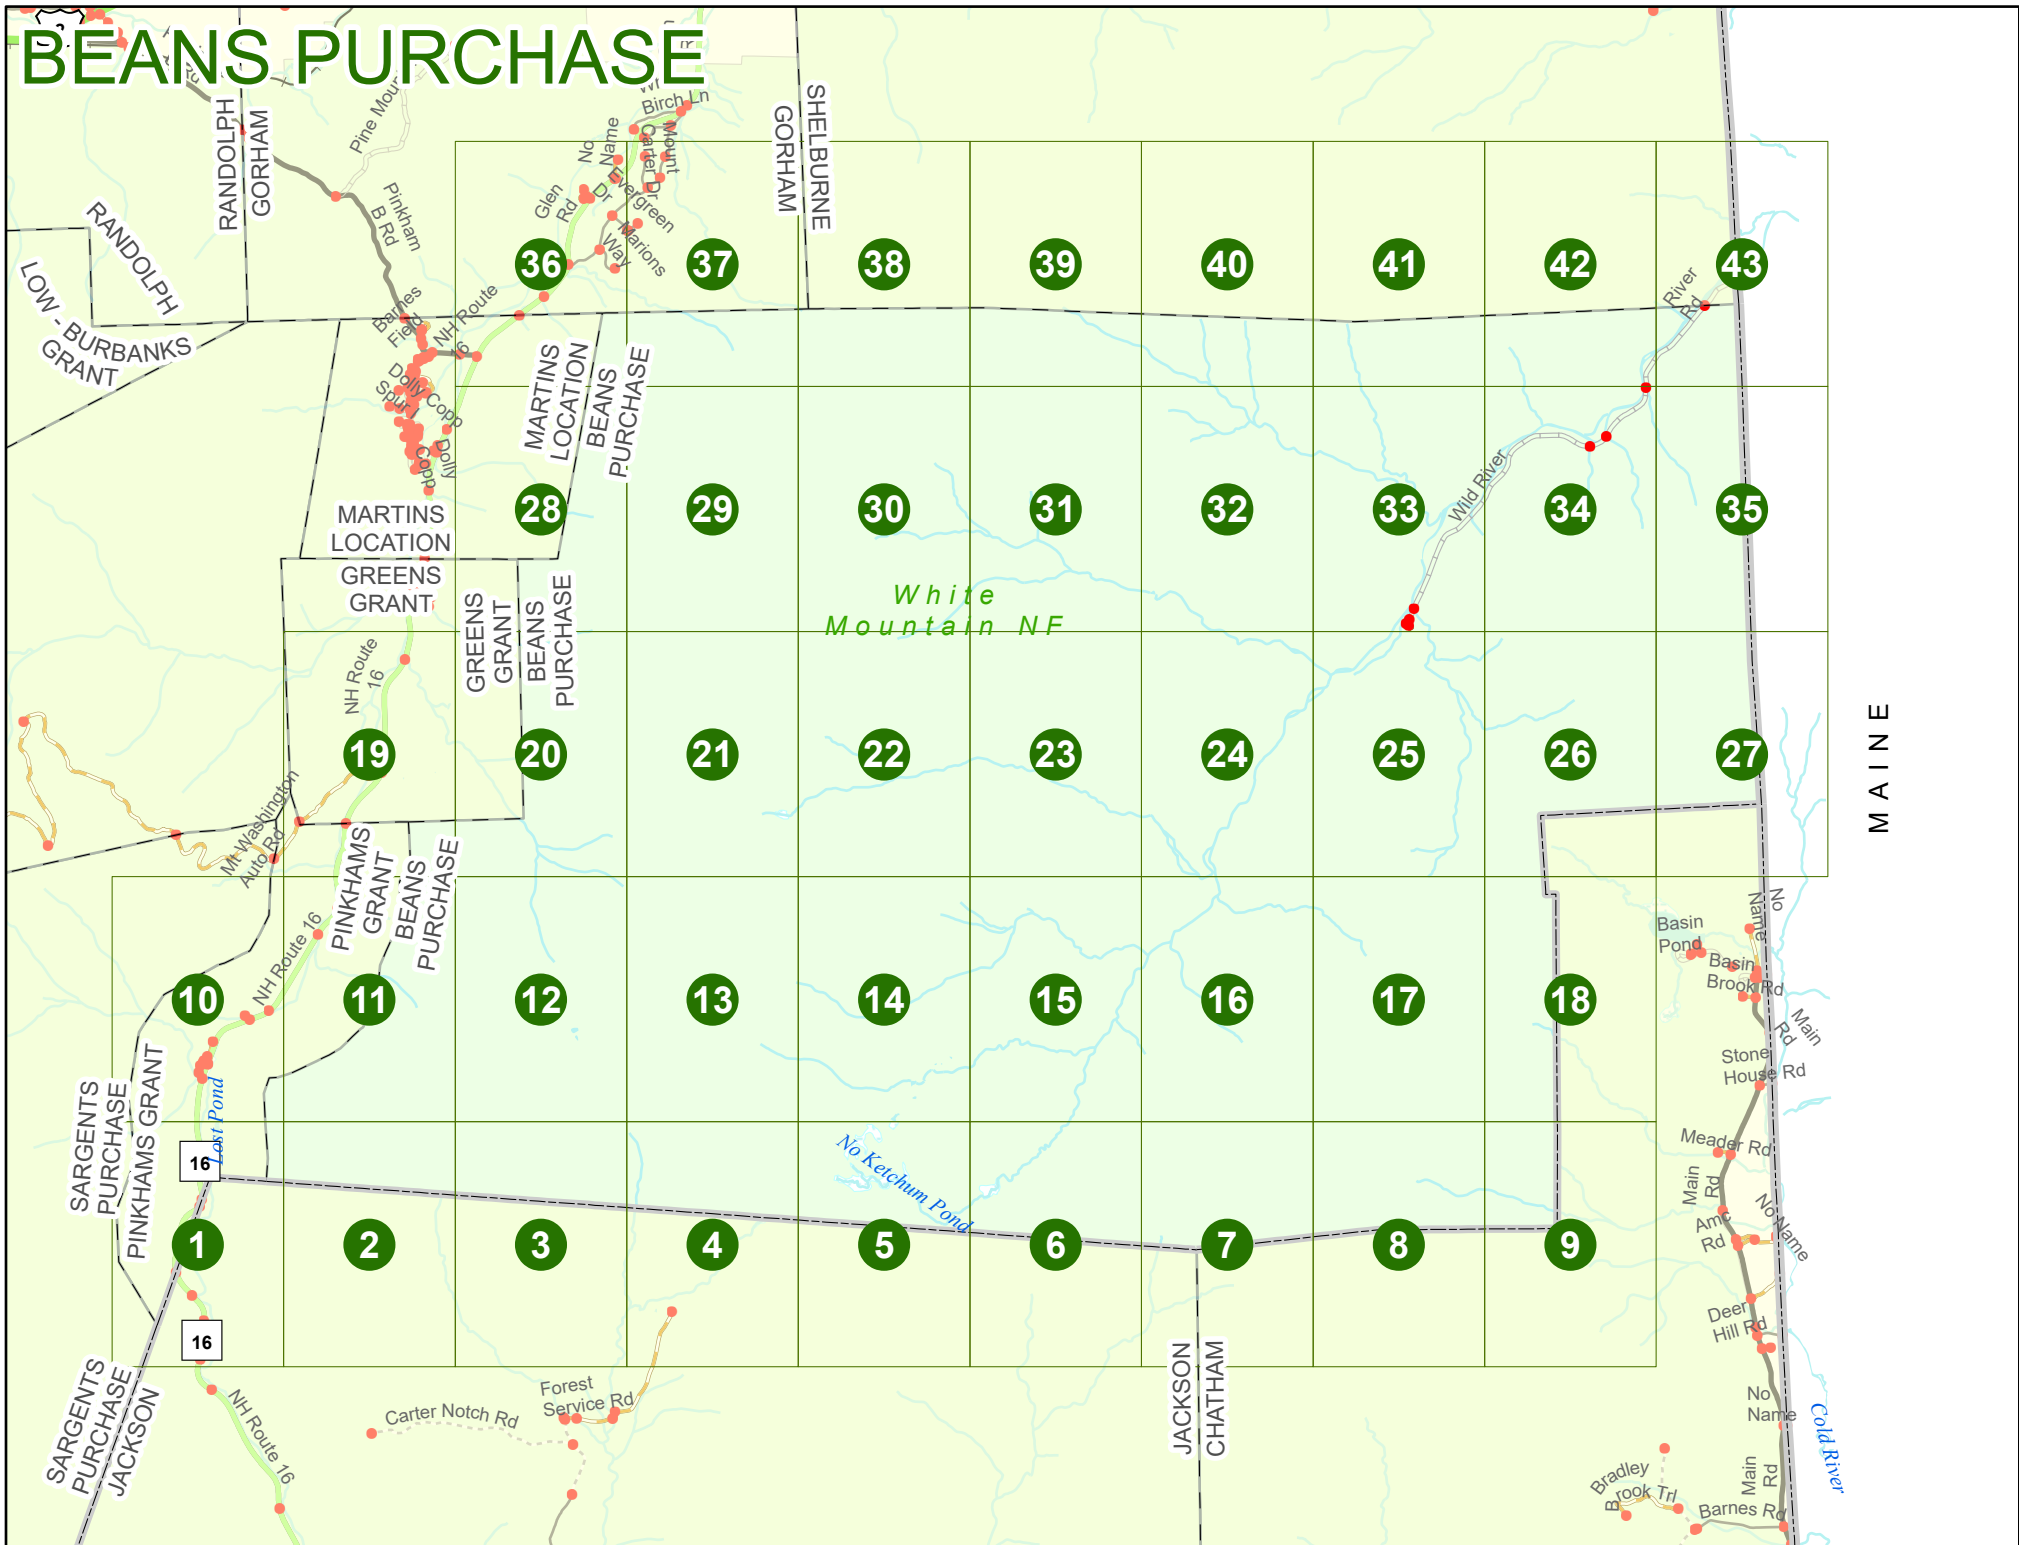

BEANS PURCHASE

MAINE