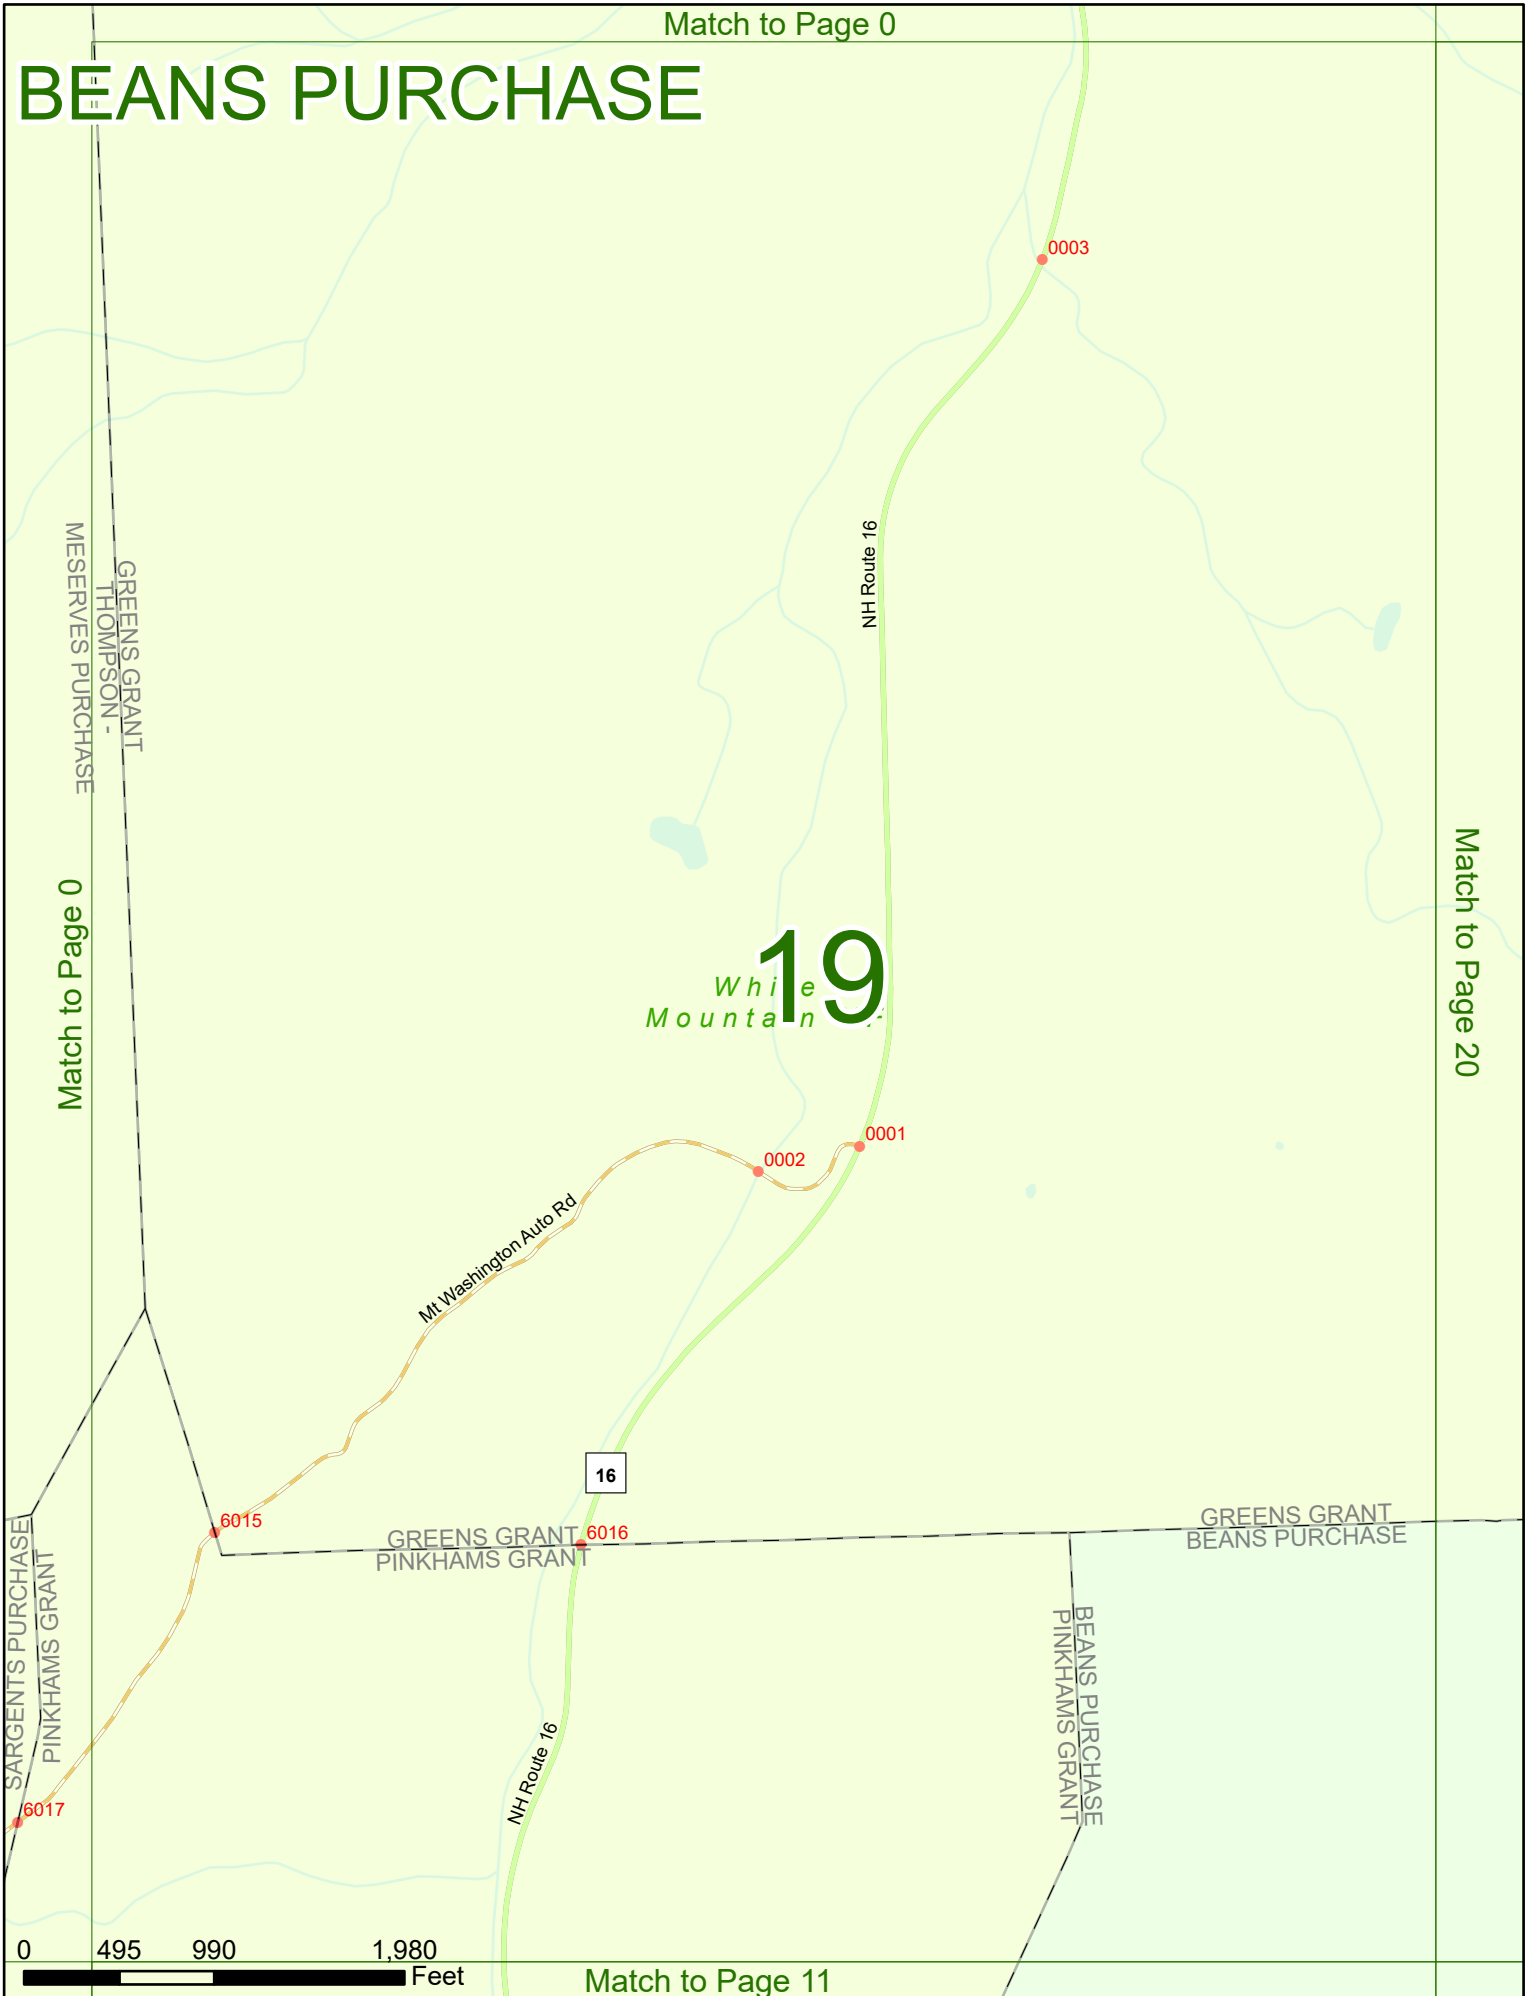

BEANS PURCHASE

Match to Page 0

Match to Page 20

White Mountain 19

SARGENTS PURCHASE
PINKHAMS GRANT

MESERVES PURCHASE
GREENS GRANT
THOMPSON

GREENS GRANT
PINKHAMS GRANT

BEANS PURCHASE
PINKHAMS GRANT

GREENS GRANT
BEANS PURCHASE

0 495 990 1,980 Feet

Match to Page 11