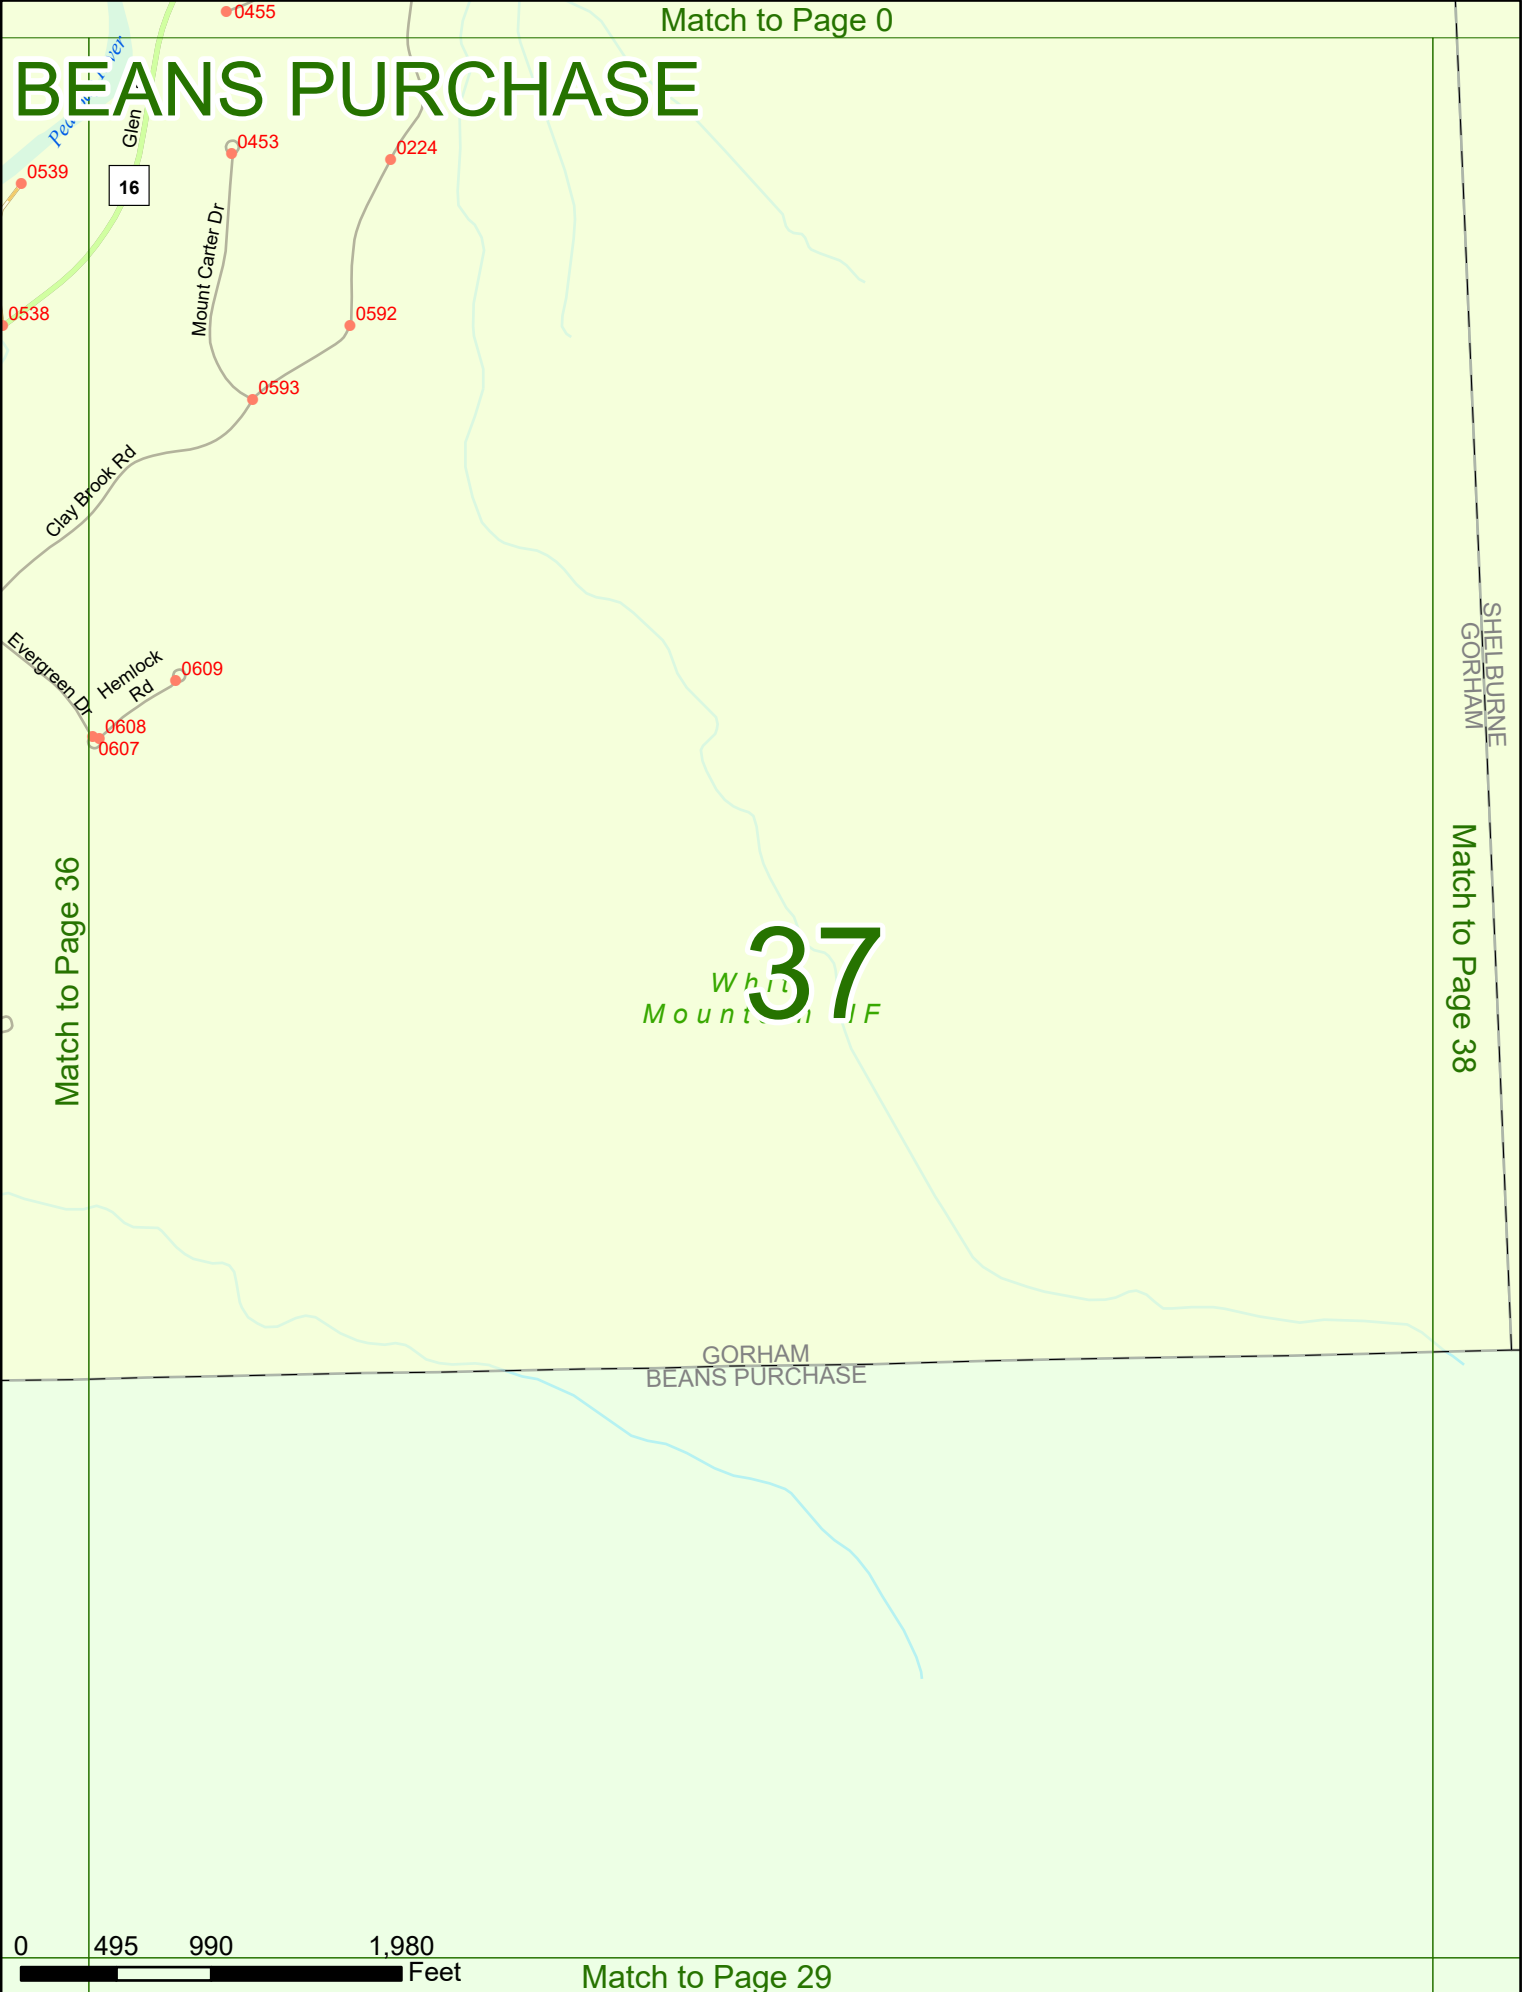

0 495 990 1,980 Feet

Match to Page 0

BEANS PURCHASE

SHELBURNE
GORHAM

Match to Page 38

Match to Page 36

GORHAM
BEANS PURCHASE

37
White Mountain