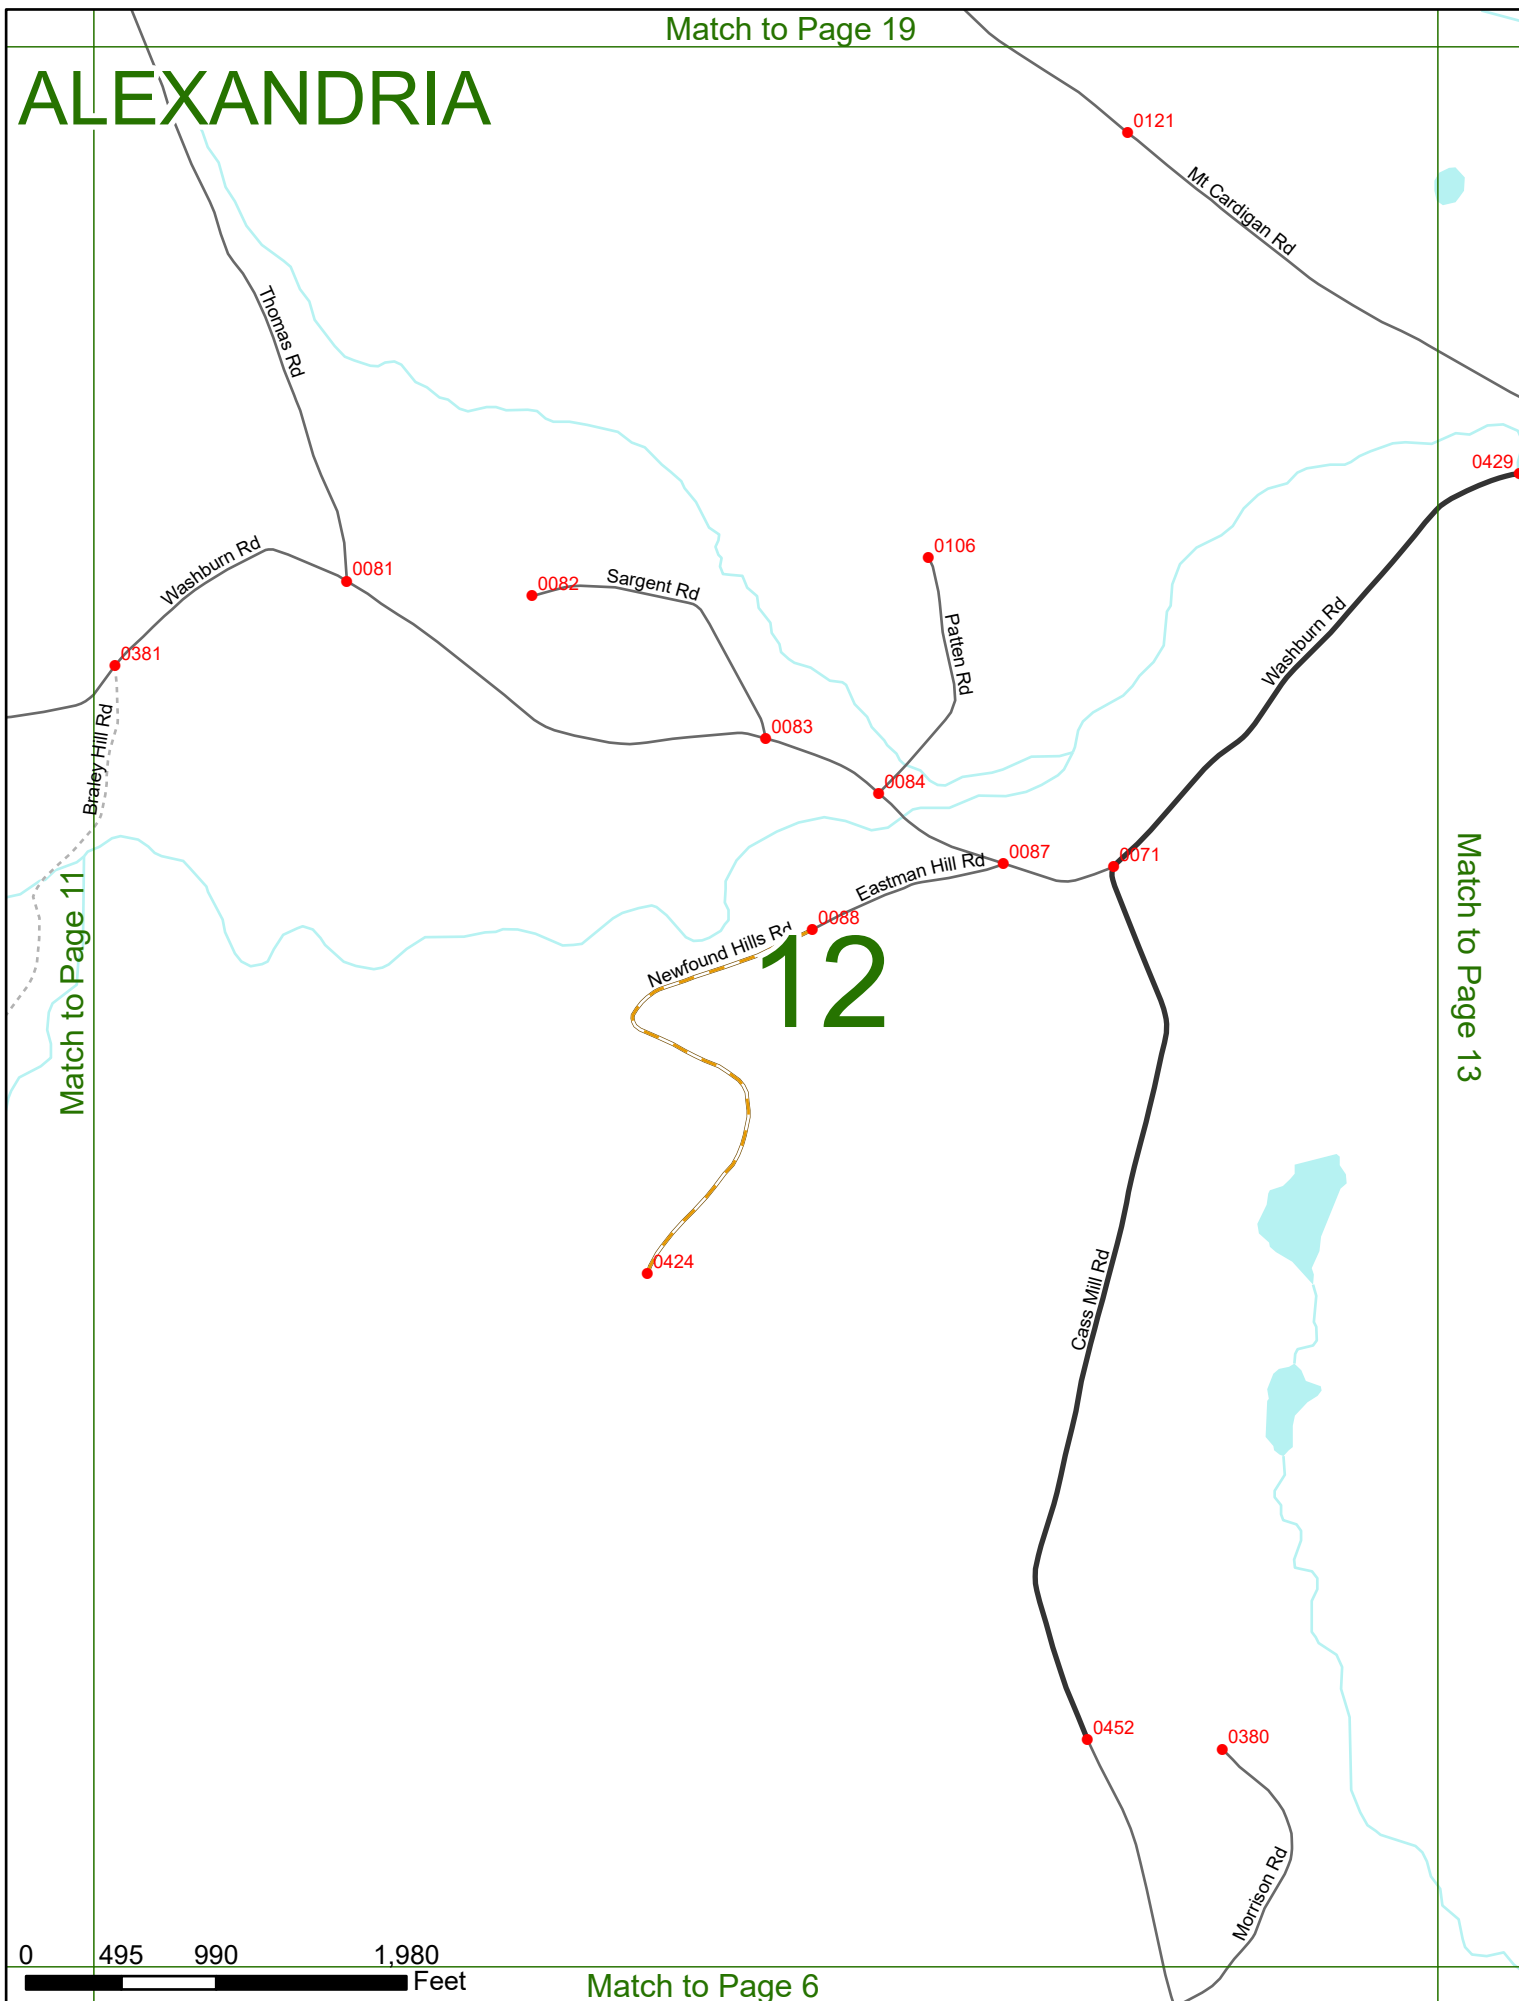

ALEXANDRIA

Match to Page 11

Match to Page 13

12

0 495 990 1,980
Feet

Match to Page 6