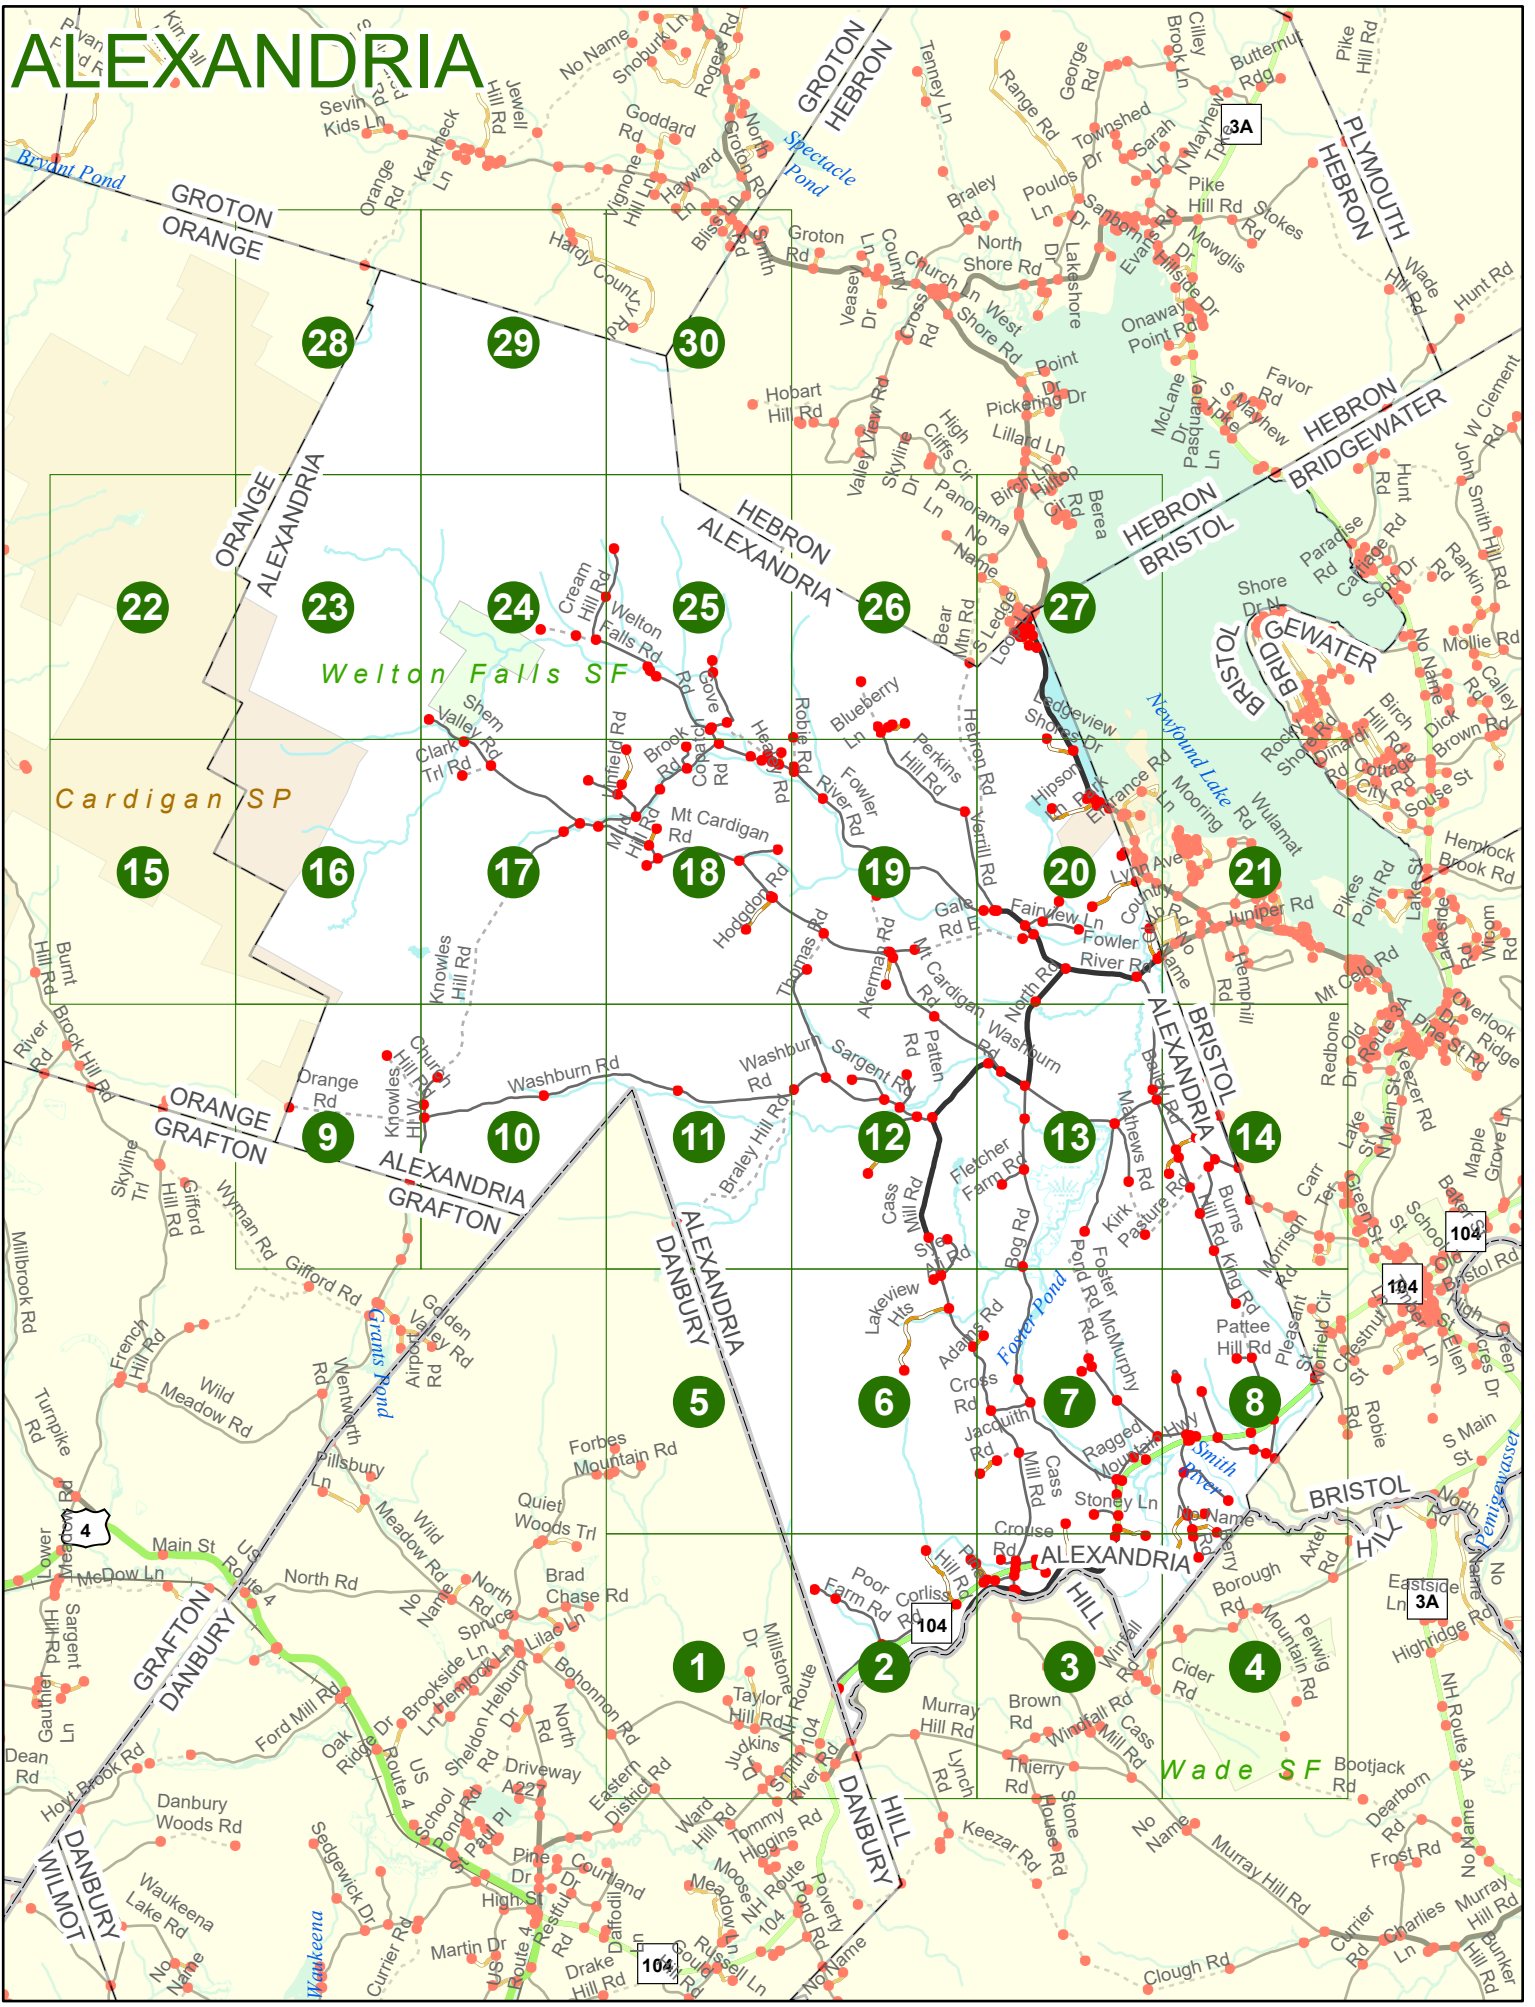

ALEXANDRIA