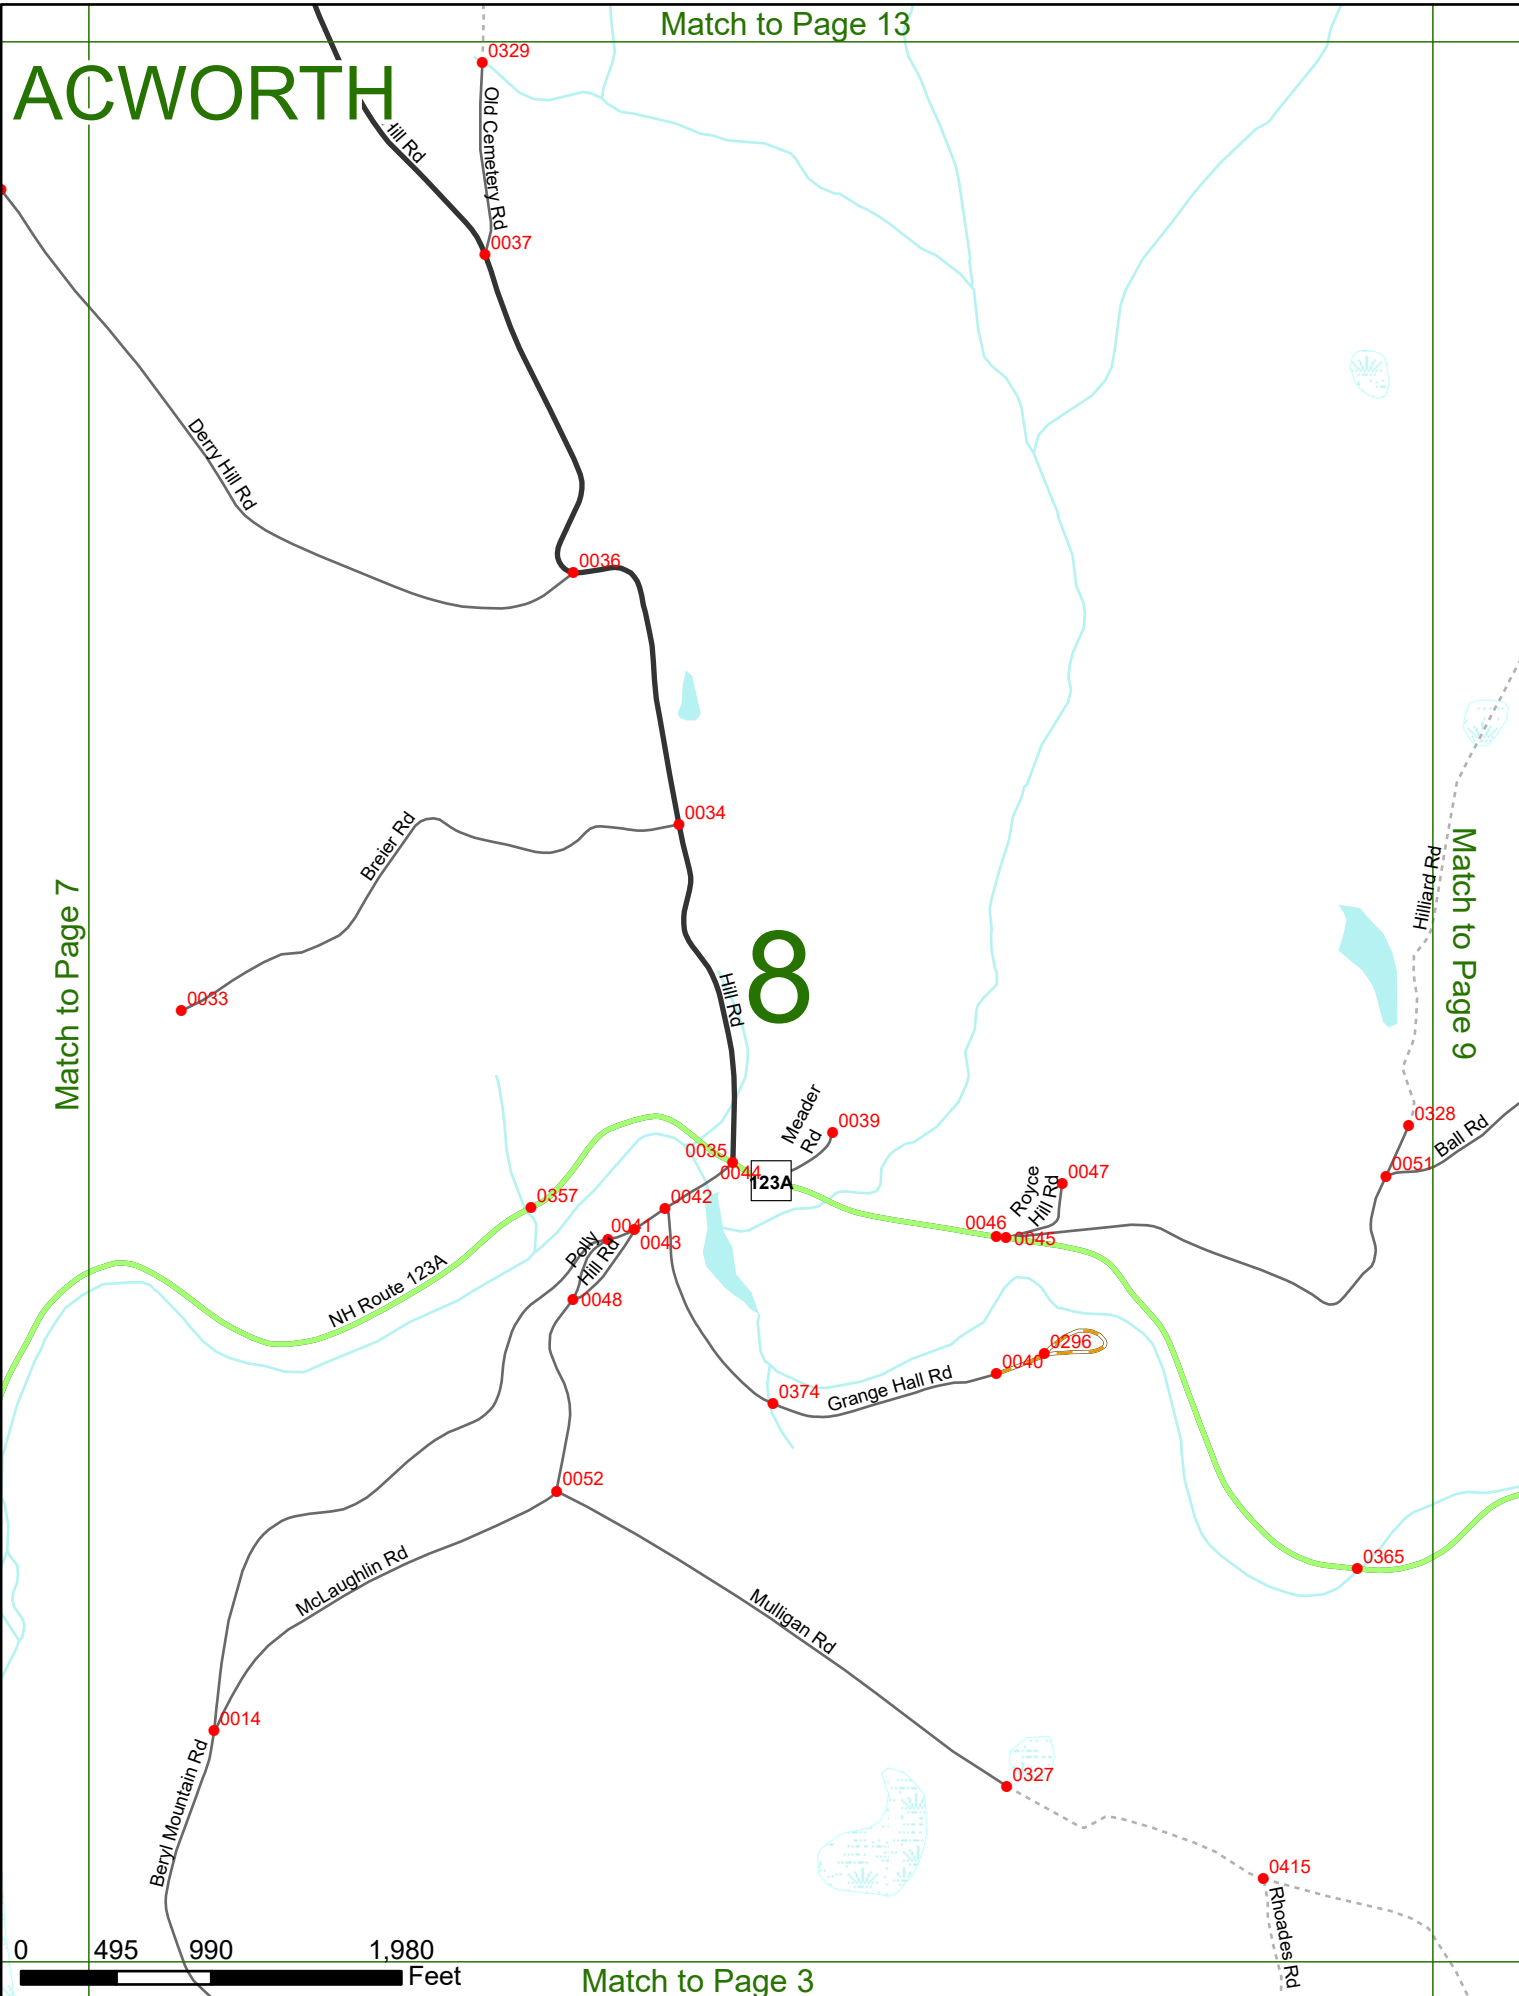

Match to Page 13

ACWORTH

8

Match to Page 7

Match to Page 9

0 495 990 1,980 Feet

Match to Page 3