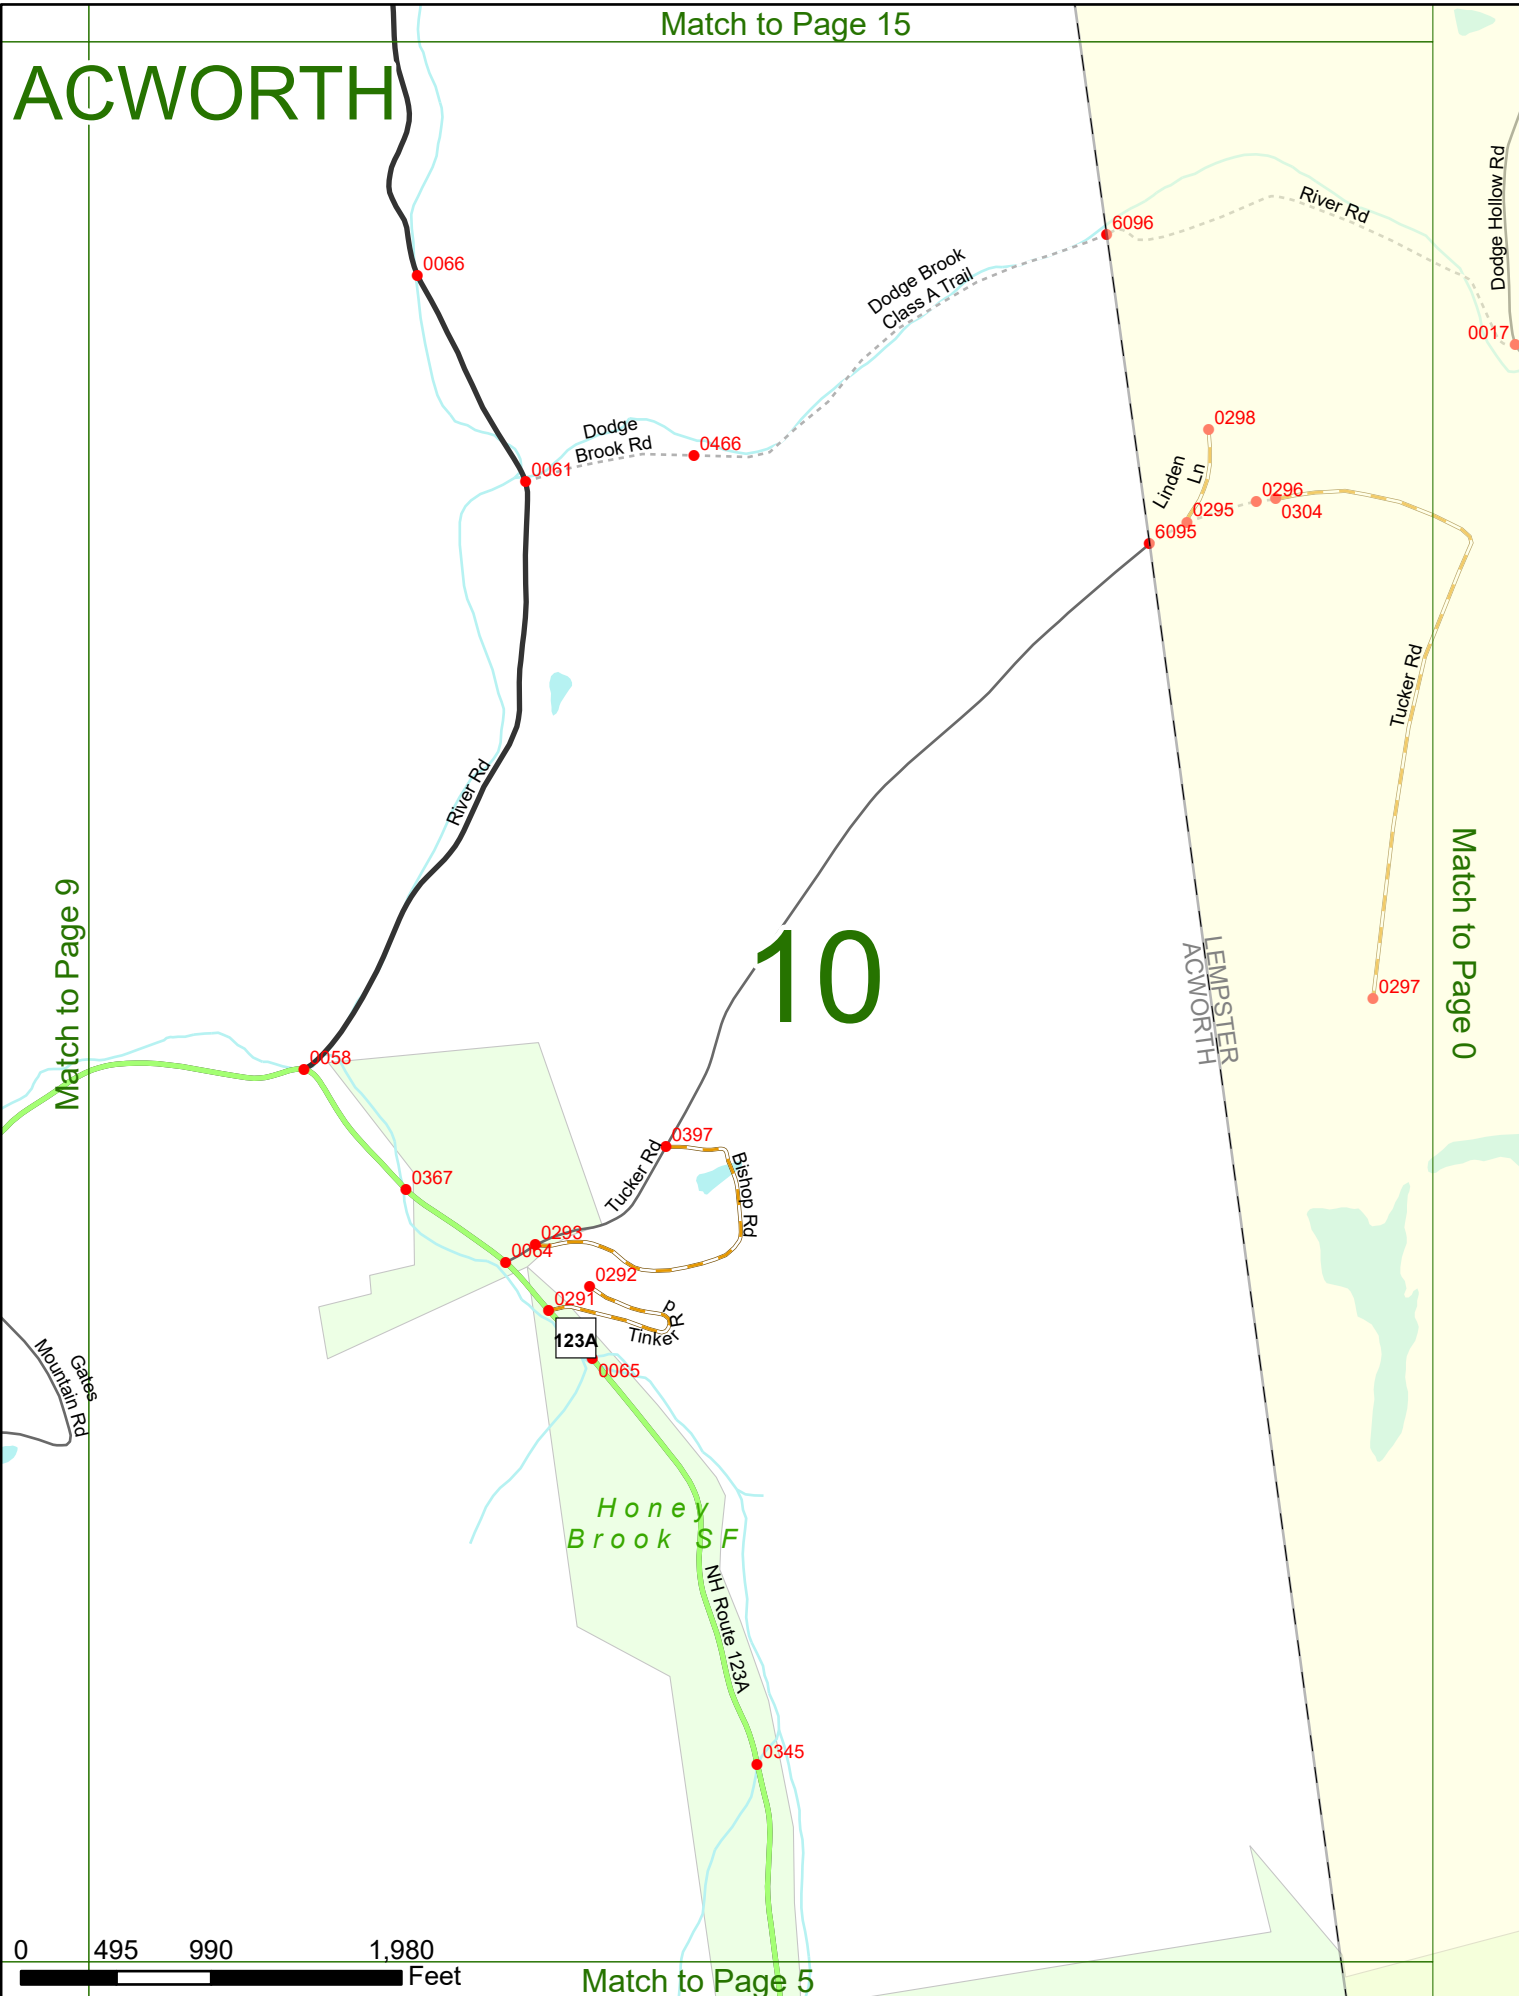

Match to Page 15

ACWORTH

10

Match to Page 9

Match to Page 0

LEMPSTER
ACWORTH

Match to Page 5