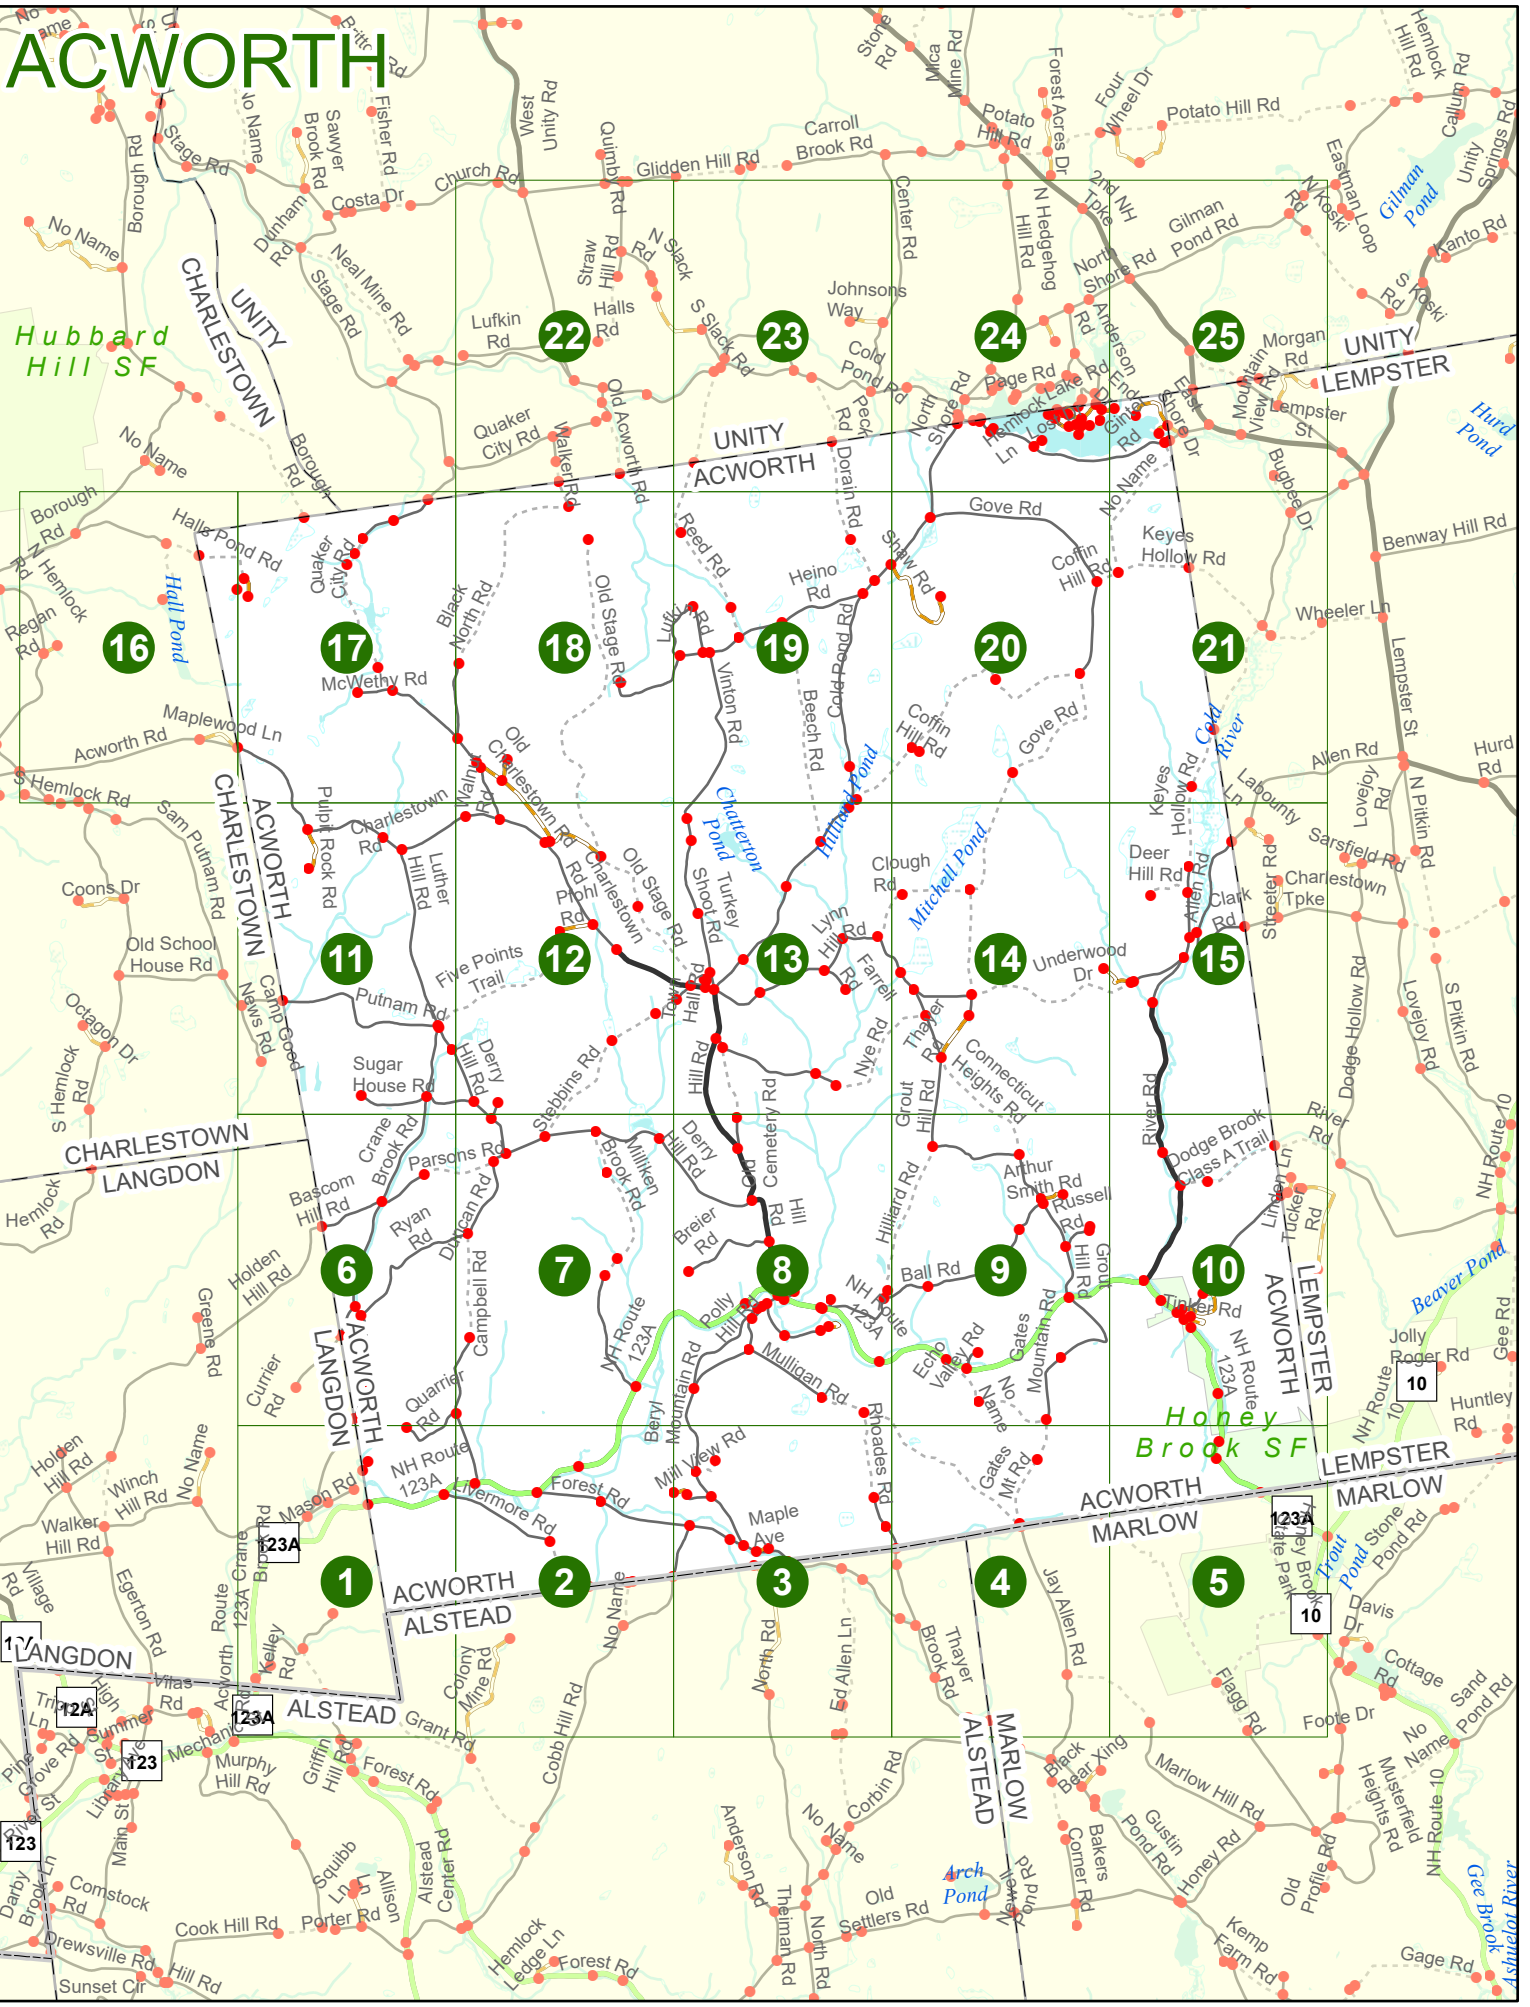

2024 Nodal Reference Bookmap

LEGEND

Divided Highway Limited Access	Turnpike Toll Road	U.S. Route	N.H. Route
			
State Roads (Carries NO Route Number)	Local Roads	Class 6 Roads (Not Maintained)	Private Roads
			
	State Line		Lakes & Ponds
	County Line		State Parks
	Town Line		National & State Forests
	Rivers & Streams		Reference Nodes

NHDOT will accept crash locations based on the State of NH Uniform Police Traffic Accident Report.

Crash occurred on:

Option 1 Street Address
 123 Main Street

Option 2 Route No and/or Distance from NESW Intesecting Road, Bridge,
 Street name Intersecting Street Town/County line
 Main Street 500 E Oak Street

Option 3 First Node Distance from First Node Second Node
 515 212 632

Option 4 Route No and/or Mile Marker on Interstate Only NESW Mile (Marker)
 Street name
 189S 700 feet S 36.8

Option 3 – Example

Street Name Loudon Road
First Node 803
Distance from First Node 318 Ft
Second Node 813

ACWORTH

Match to Page 6

ACWORTH

Match to Page 2

Match to Page 0

1

Match to Page 0

Colony Mine Rd