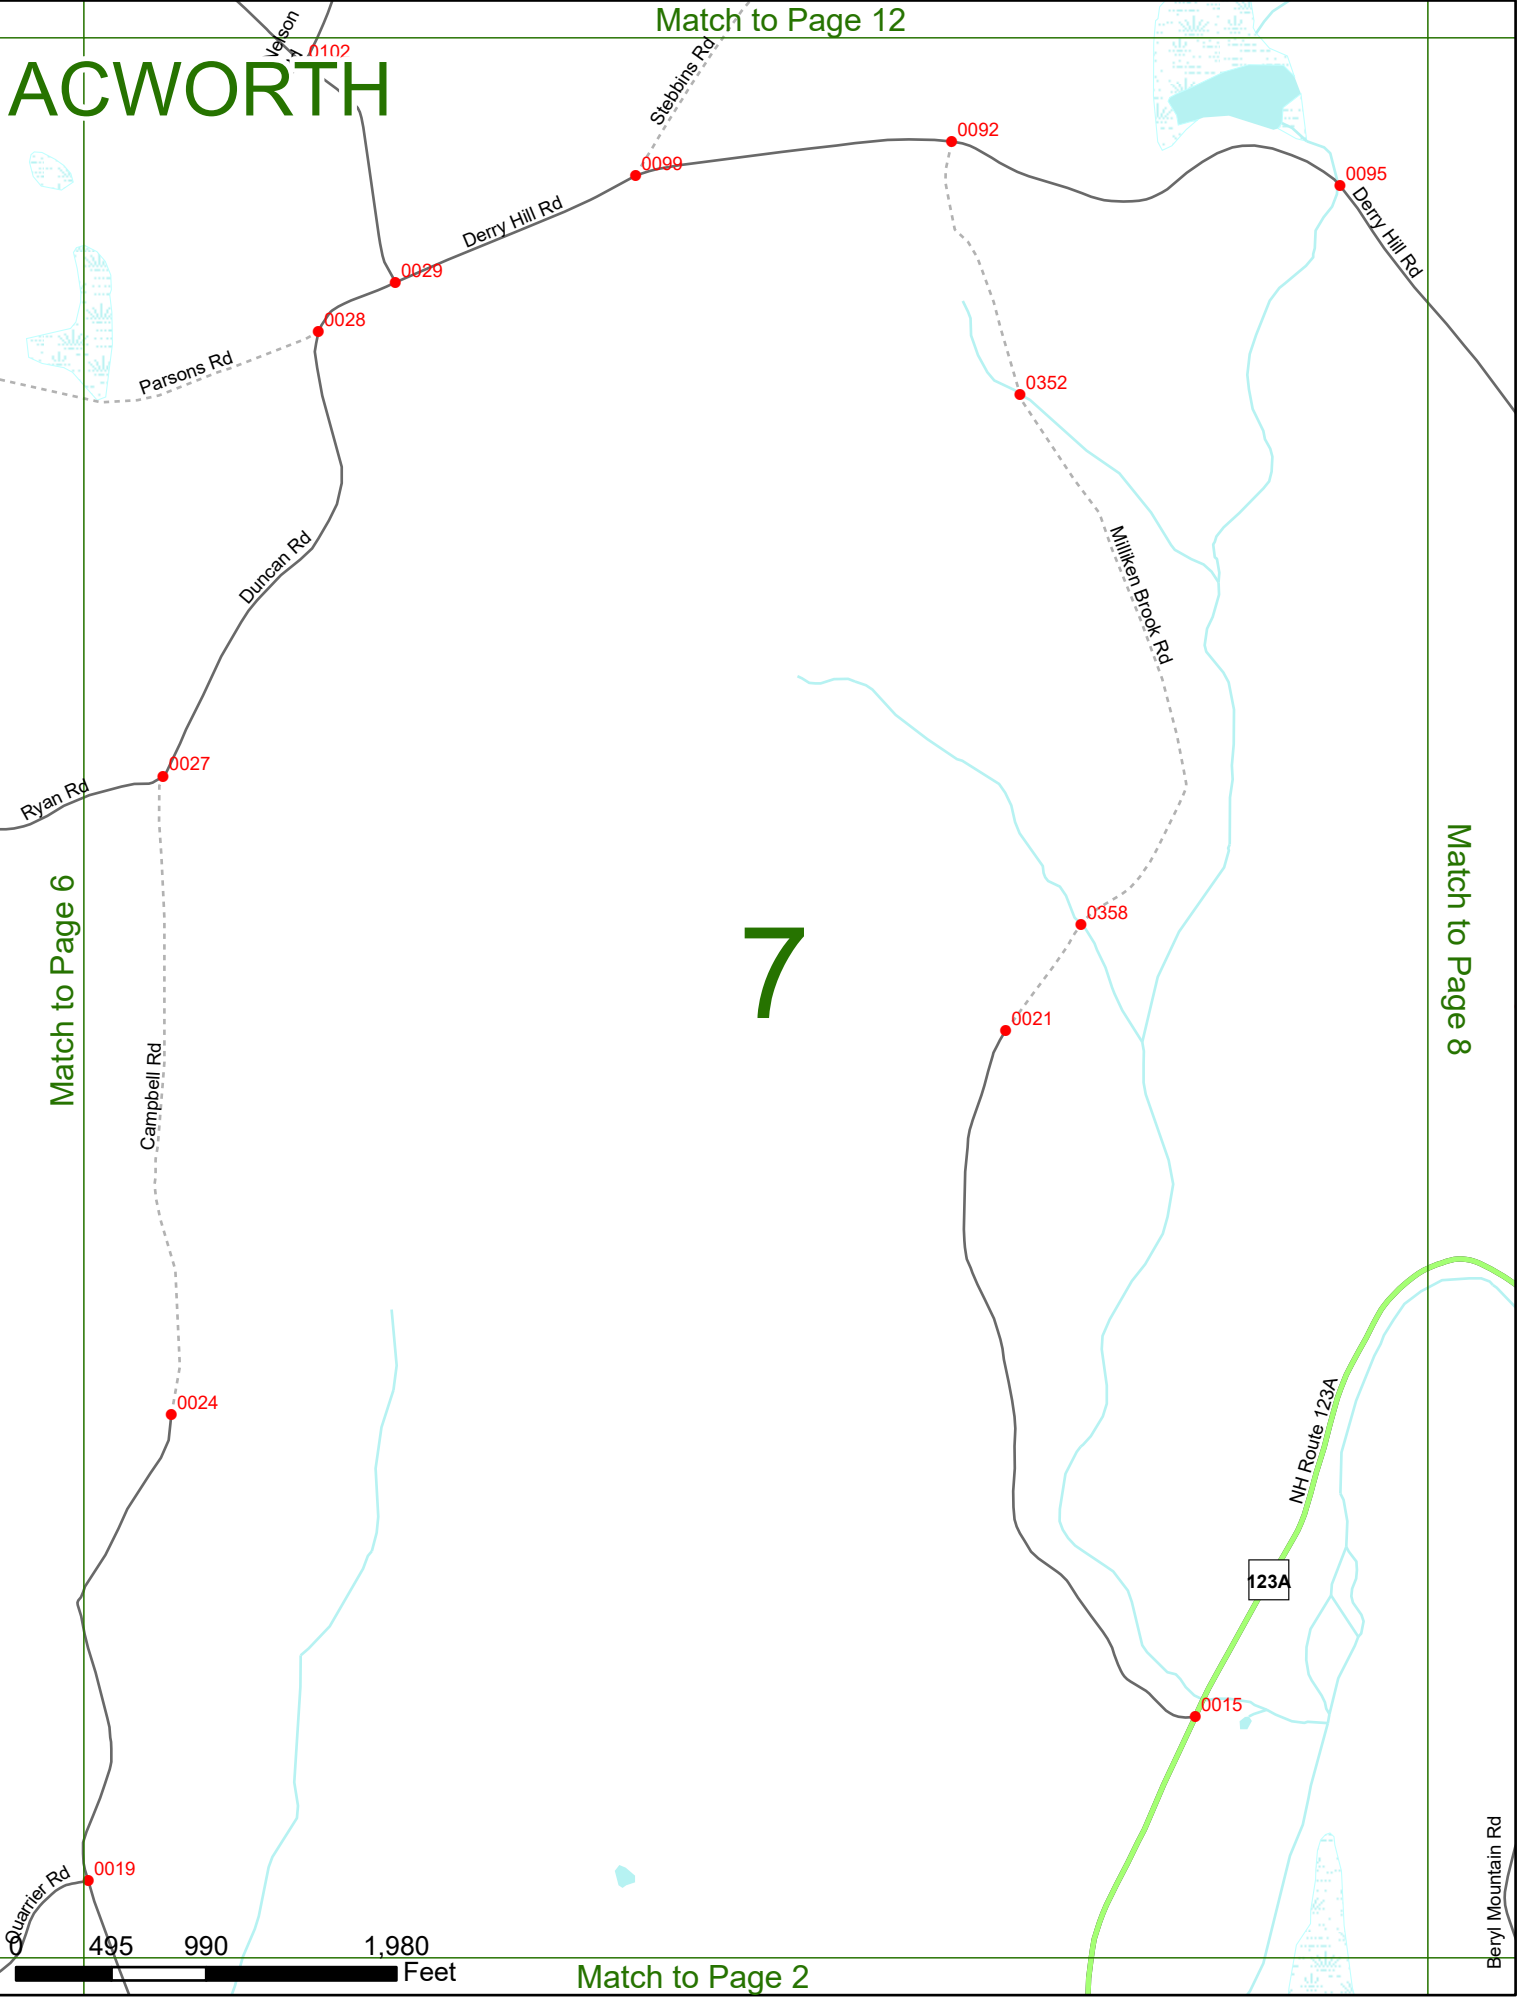

ACWORTH

Match to Page 12

7

Match to Page 6

Match to Page 8

Match to Page 2

Beryl Mountain Rd