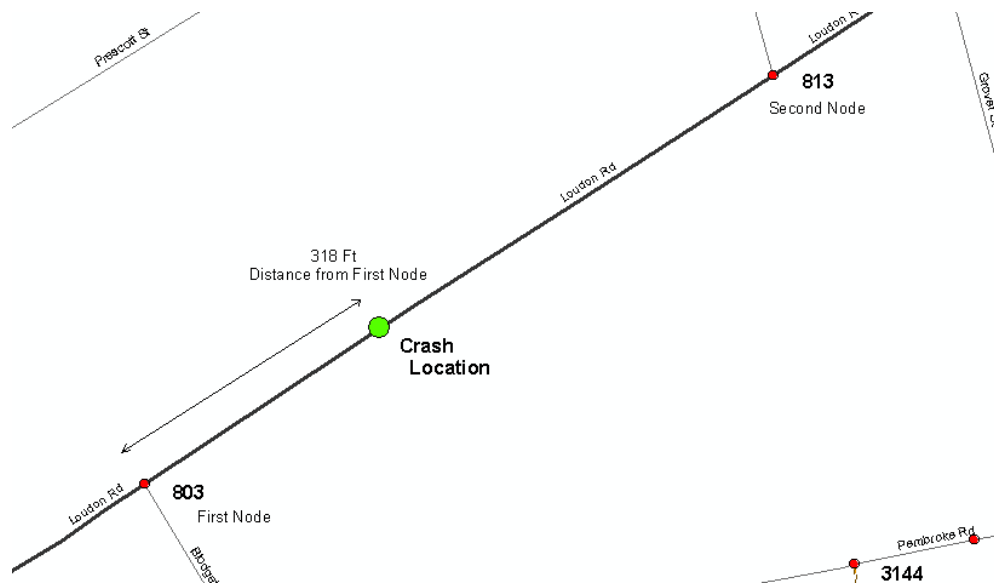

NHDOT will accept crash locations based on the State of NH Uniform Police Traffic Accident Report.

Crash occurred on:

Option 1 Street Address
 123 Main Street

Option 2 Route No and/or Distance from NESW Intesecting Road, Bridge,
 Street name Intersecting Street Town/County line
 Main Street 500 E Oak Street

Option 3 First Node Distance from First Node Second Node
 515 212 632

Option 4 Route No and/or Mile Marker on Interstate Only NESW Mile (Marker)
 Street name
 189S 700 feet S 36.8

Option 3 – Example

Street Name Loudon Road
First Node 803
Distance from First Node 318 Ft
Second Node 813