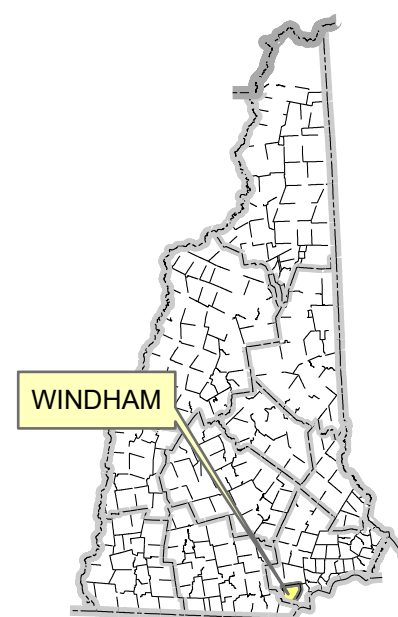

Nodal Reference 2023

Town of WINDHAM

Rockingham County
State of New Hampshire

LEGEND