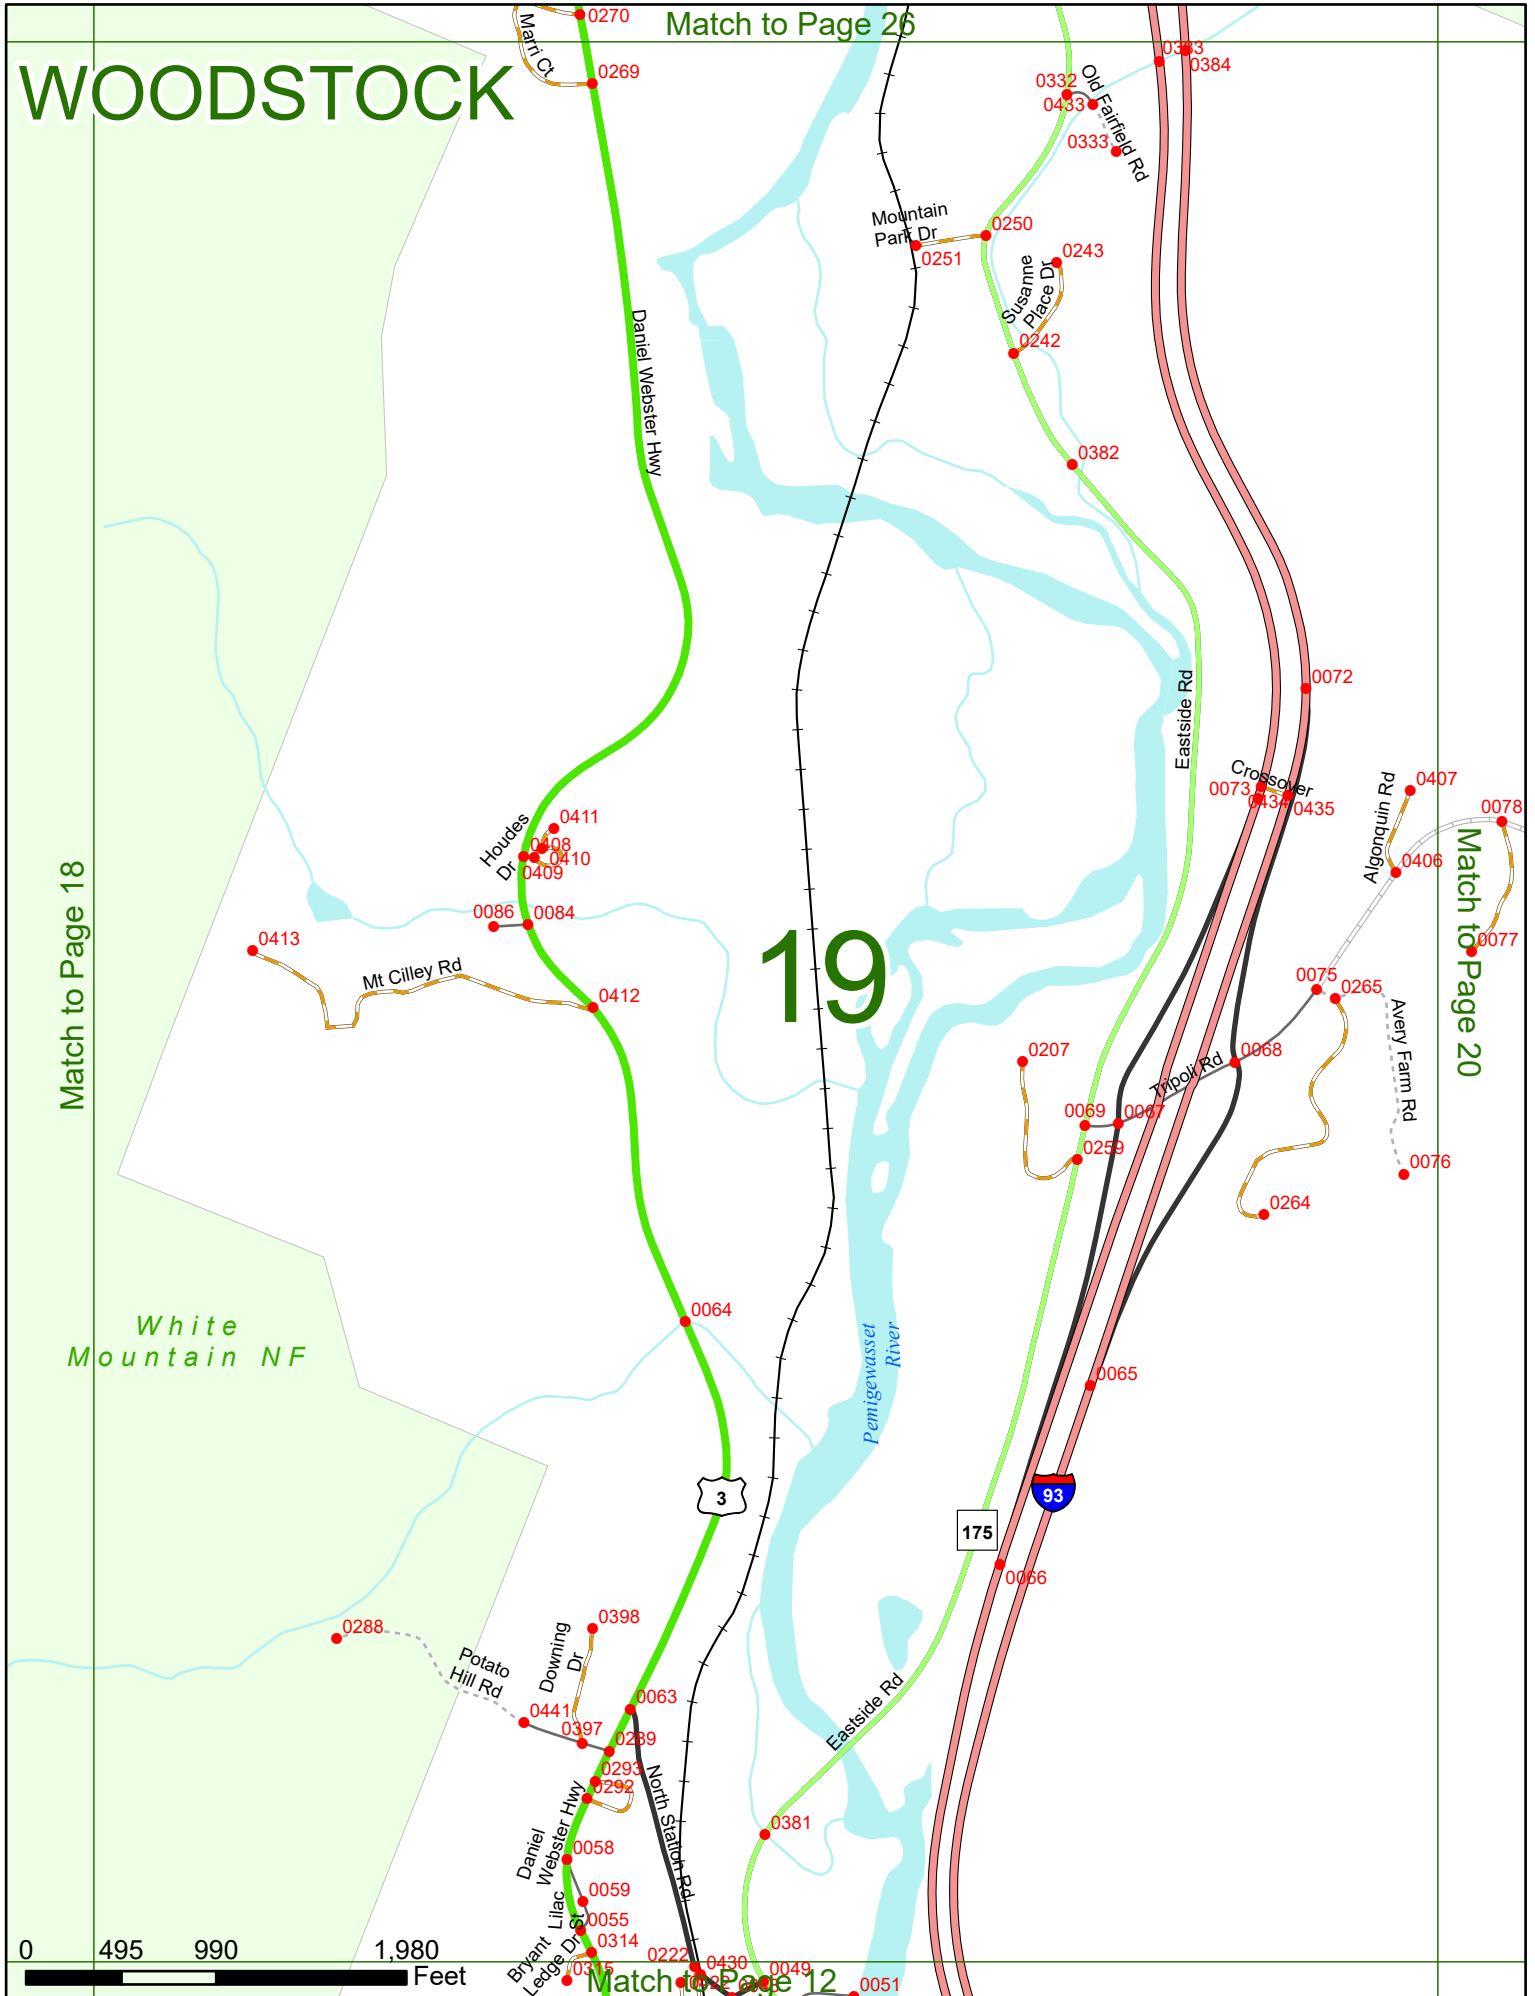

WOODSTOCK

Match to Page 26

19

Match to Page 18

Match to Page 20

White Mountain NF

0 495 990 1,980 Feet

Match to Page 12