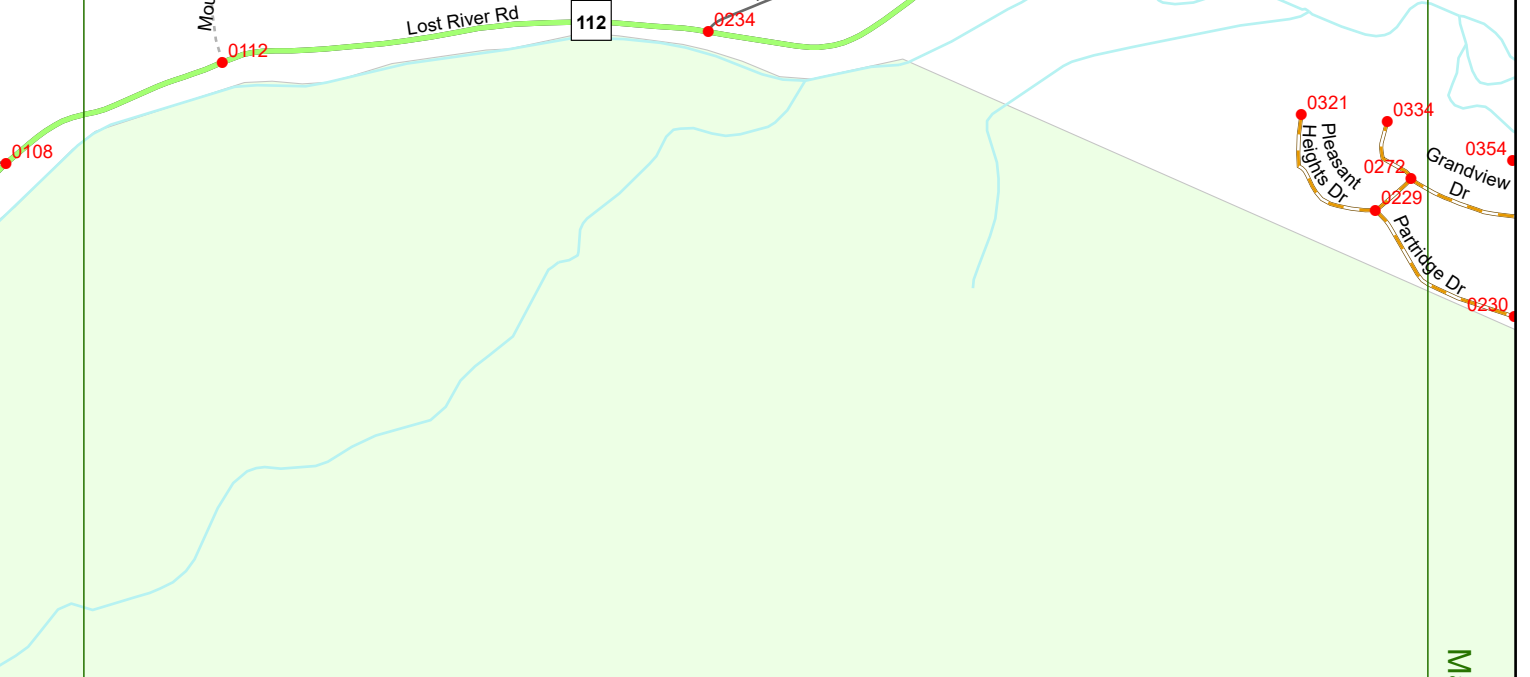

WOODSTOCK

Match to Page 3

25

White Mountain NF

Match to Page 24

Match to Page 26

Match to Page 18