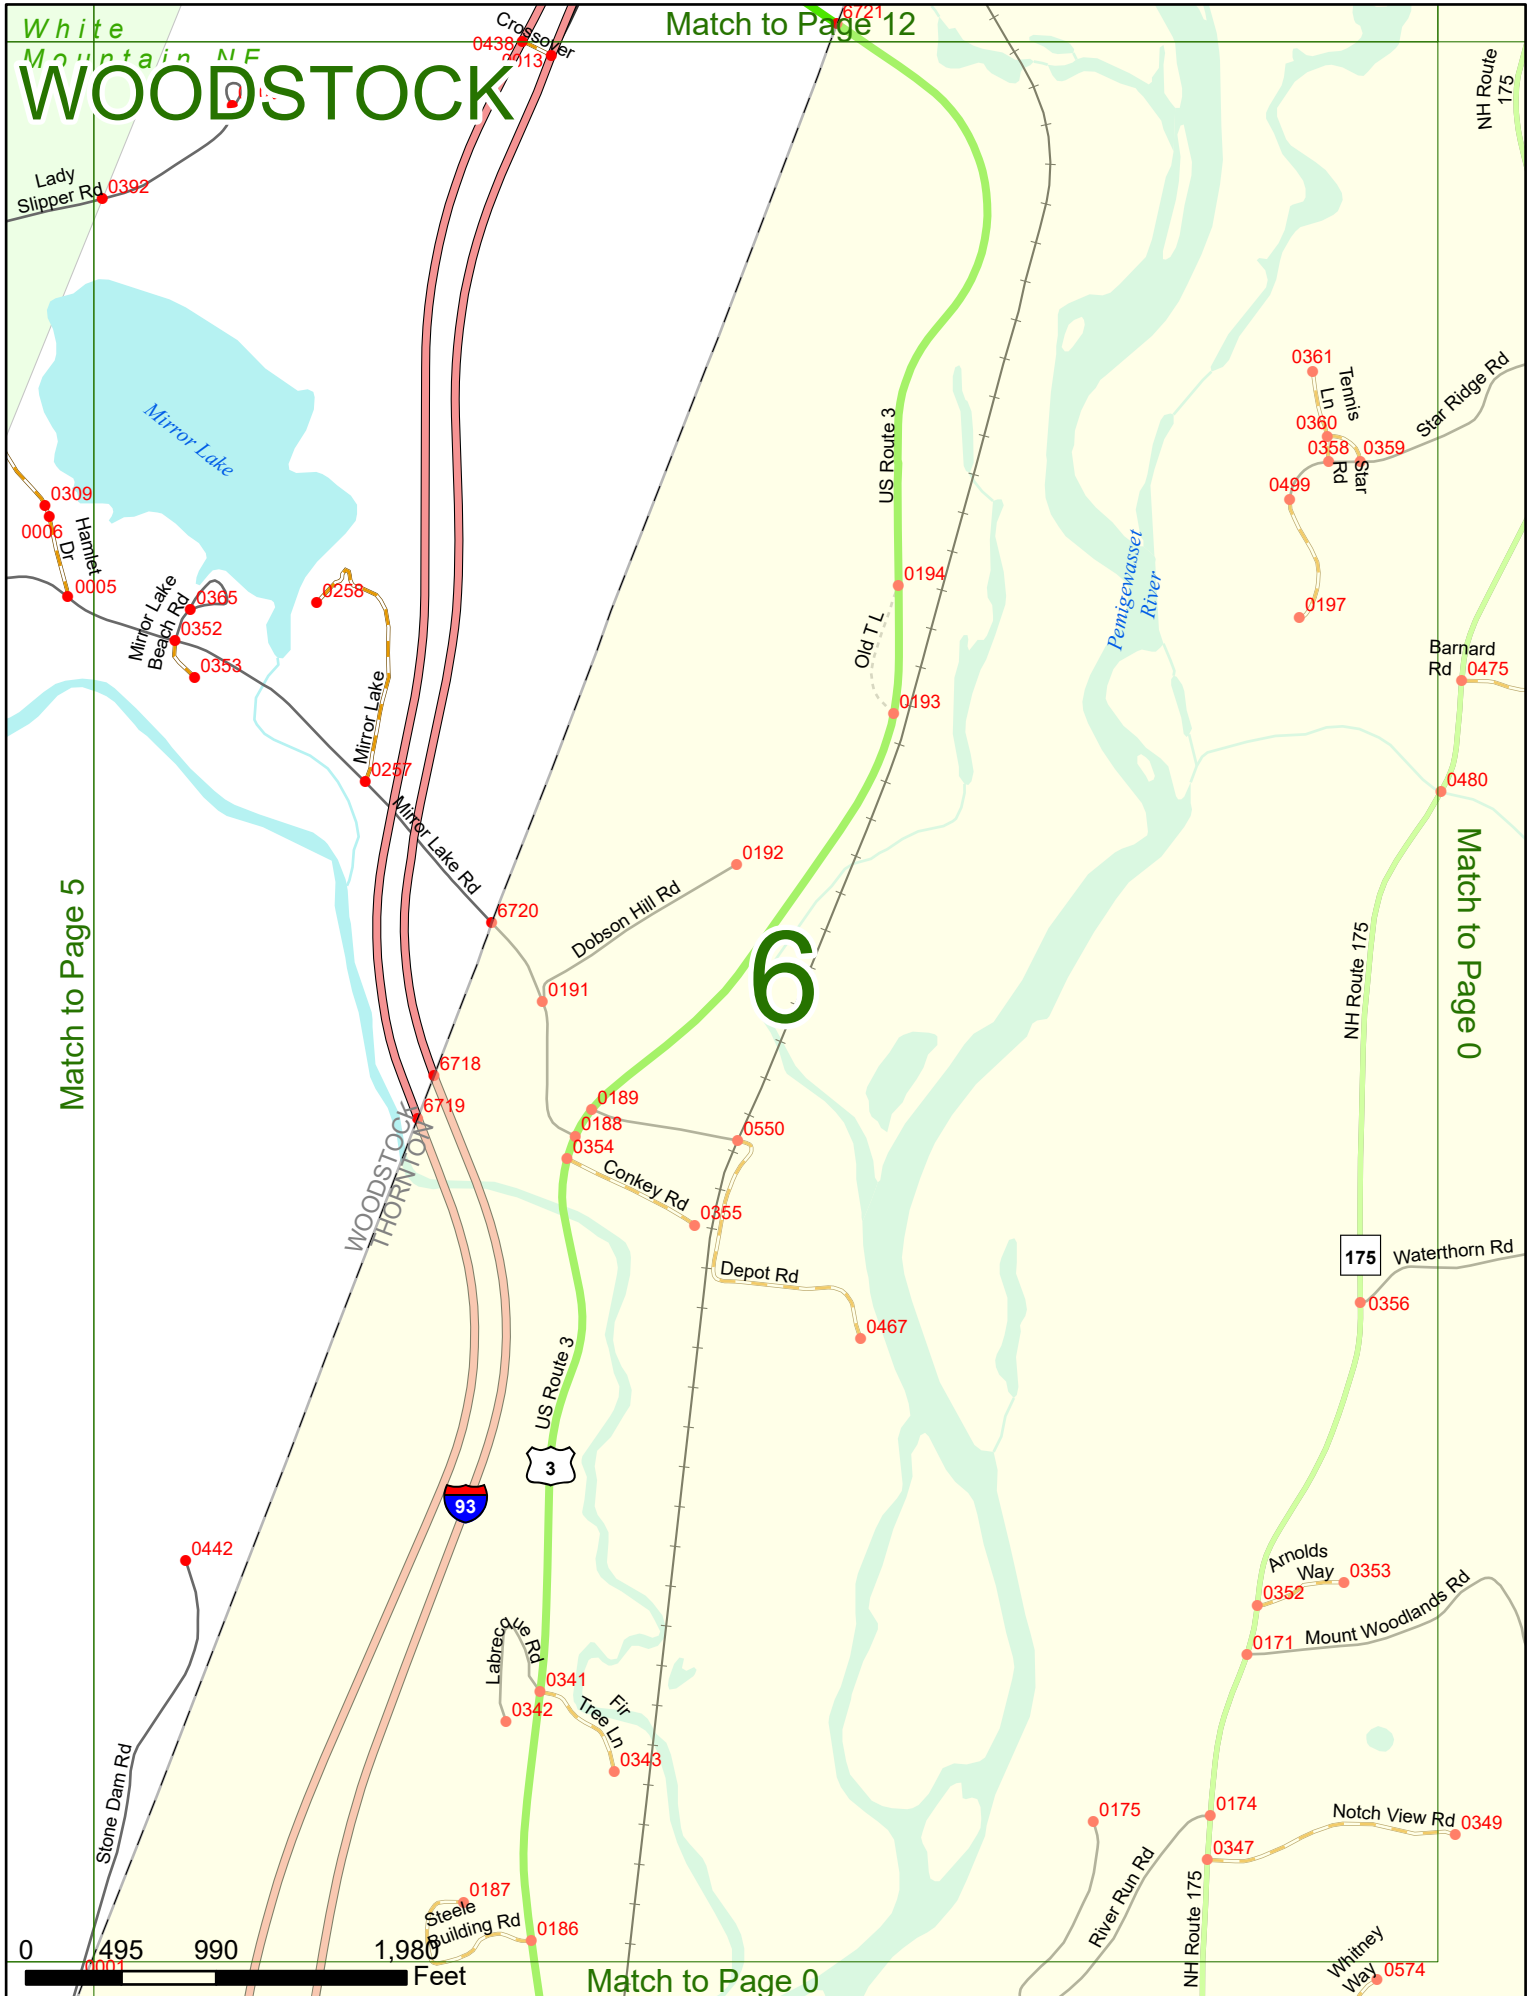

White Mountain NF
WOODSTOCK

Match to Page 12

NH Route 175

Lady Slipper Rd 0392

Crosser Rd 0438
0413

Mirror Lake

0309
0006
0005
Hamlet Dr

Mirror Lake Beach Rd 0385
0352
0353

0258

Mirror Lake

Mirror Lake Rd 0257

6720

Dobson Hill Rd 0192

0191

6

US Route 3

0194

Old T.L.

0193

0361
0360
0358
0359
Tennis Ln Rd
Star Rd

0499

0197

Star Ridge Rd

Barnard Rd 0475

0480

Match to Page 0

Match to Page 5

WOODSTOCK
THORNTON

6718

6719

0189

0188

0354

0550

Conkey Rd 0355

Depot Rd

0467

175 Waterthorn Rd

0356

Arnolds Way 0353

0352

0171

Mount Woodlands Rd

Notch View Rd 0349

0175

0174

0347

Whitney Way 0574

Labrecq Rd 0341

0342

Fir Tree Ln 0343

0343

0187

Steele Building Rd 0186

0 495 990

1,980

Feet

Match to Page 0