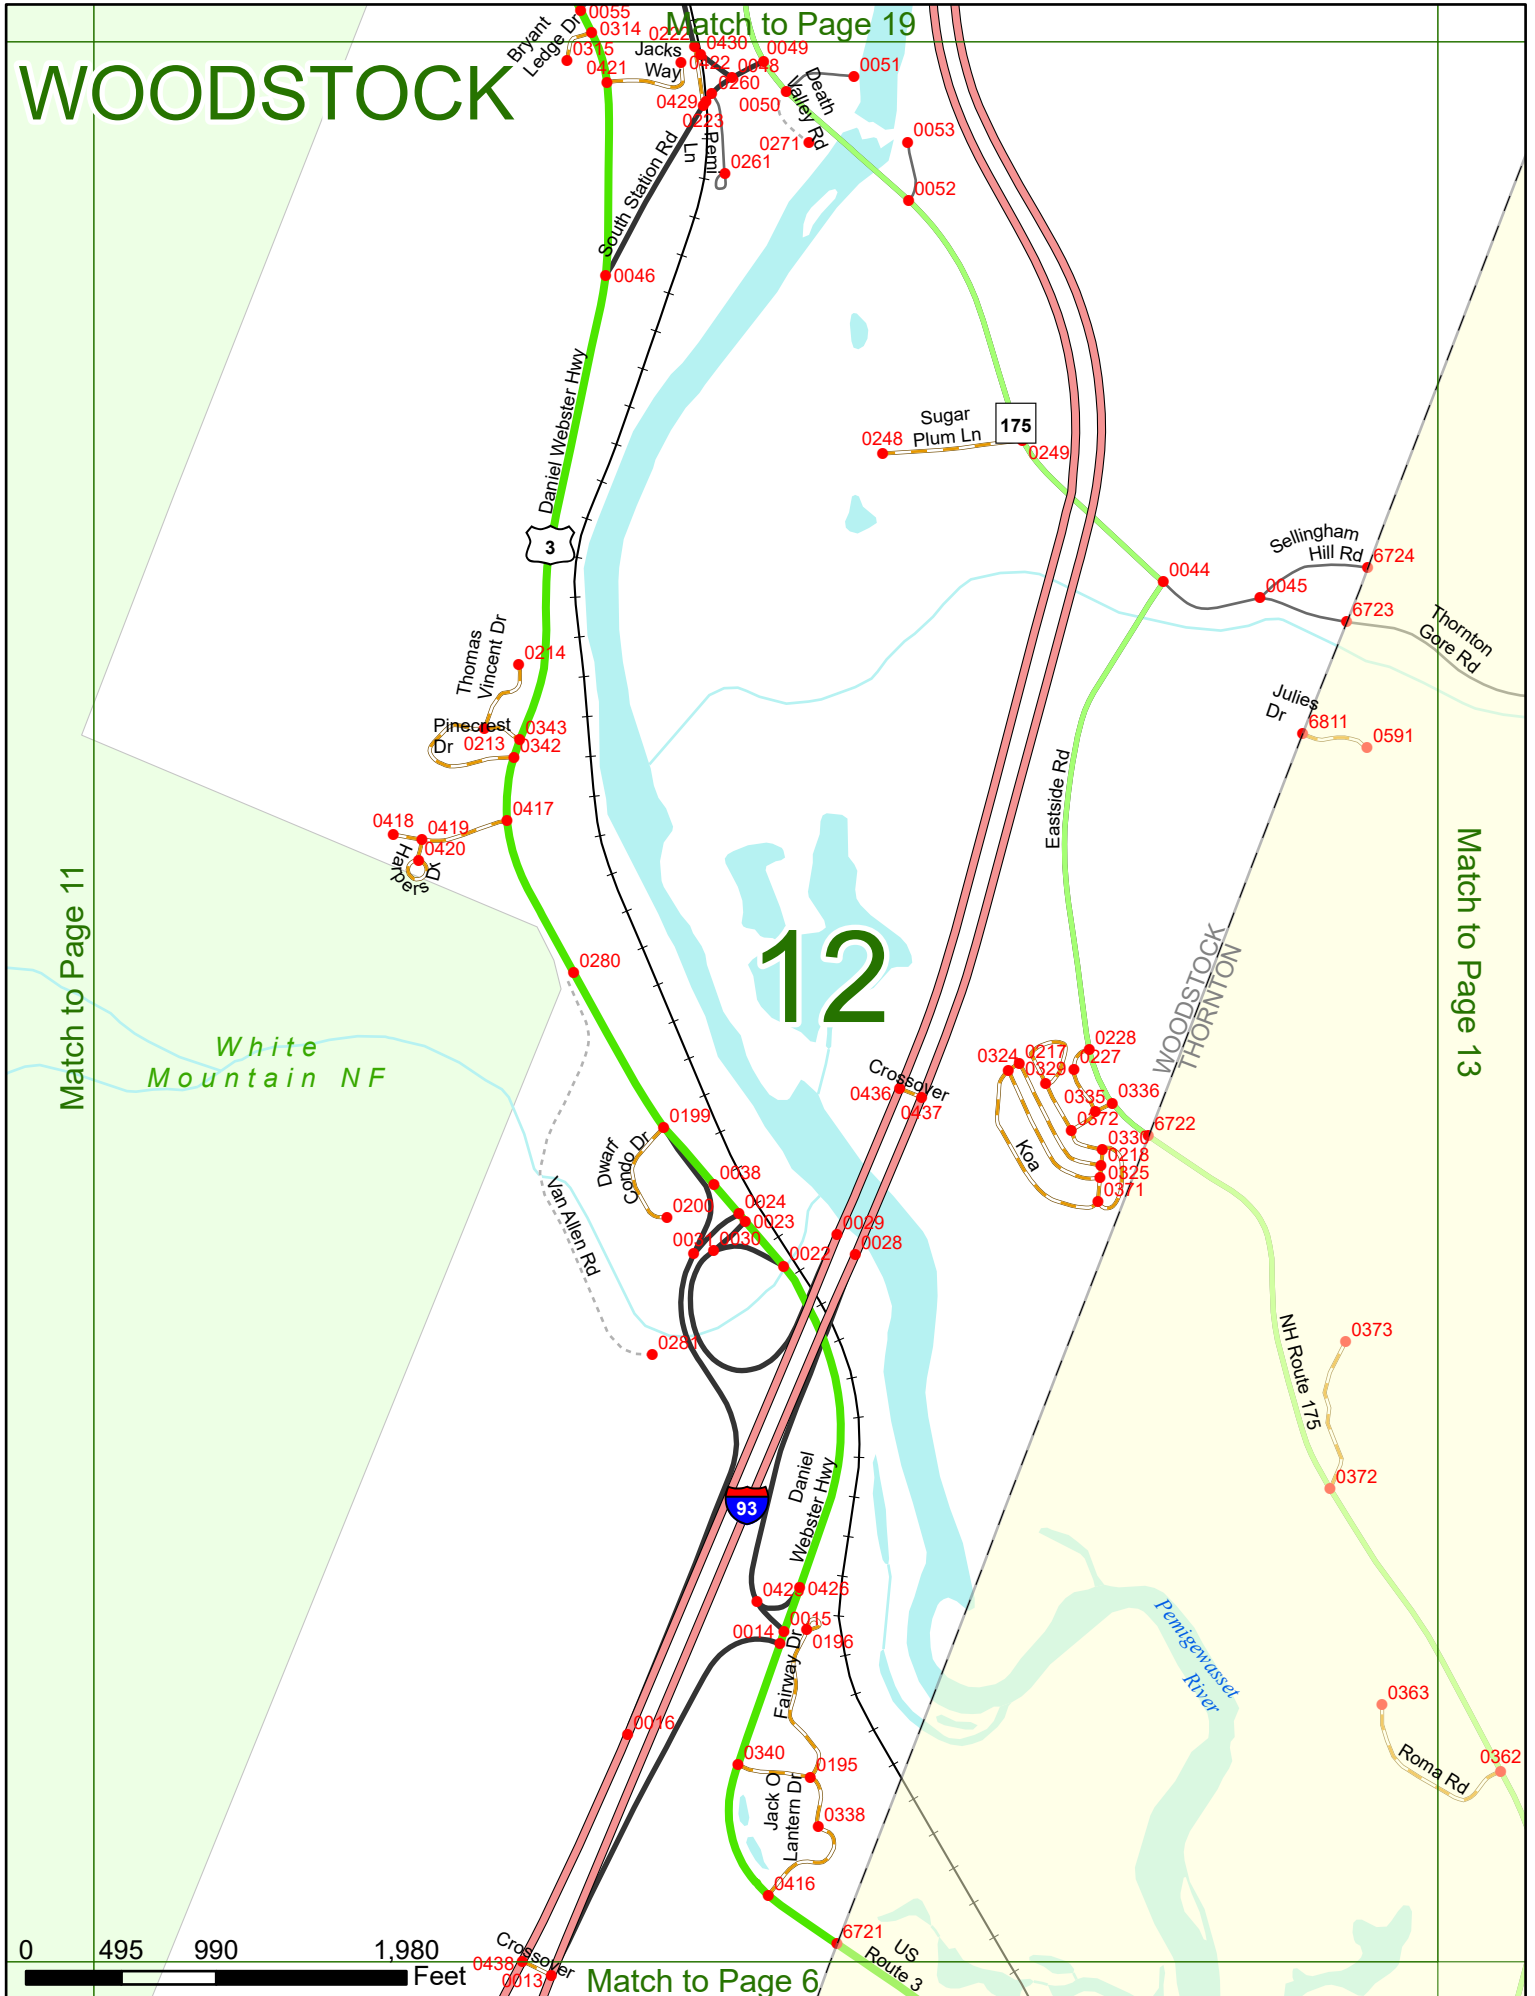

WOODSTOCK

Match to Page 19

12

Match to Page 11

Match to Page 13

White Mountain NF

WOODSTOCK THORNTON

Pemigewasset River

Match to Page 6