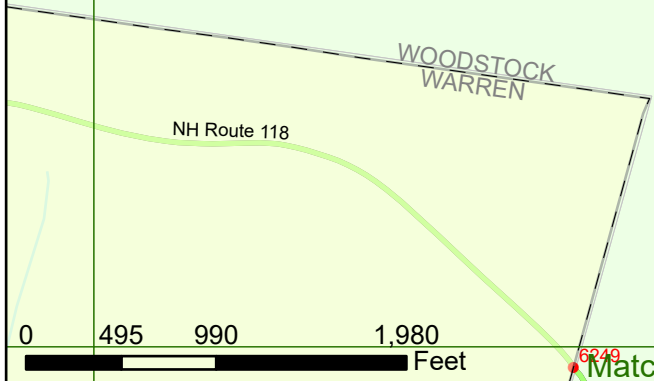

WOODSTOCK

Match to Page 14

Match to Page 16

White
Mountain NF

15

0388 0387

118

Sawyer Hwy

WOODSTOCK
WARREN

NH Route 118

0 495 990 1,980 Feet

Match to Page 8

6249