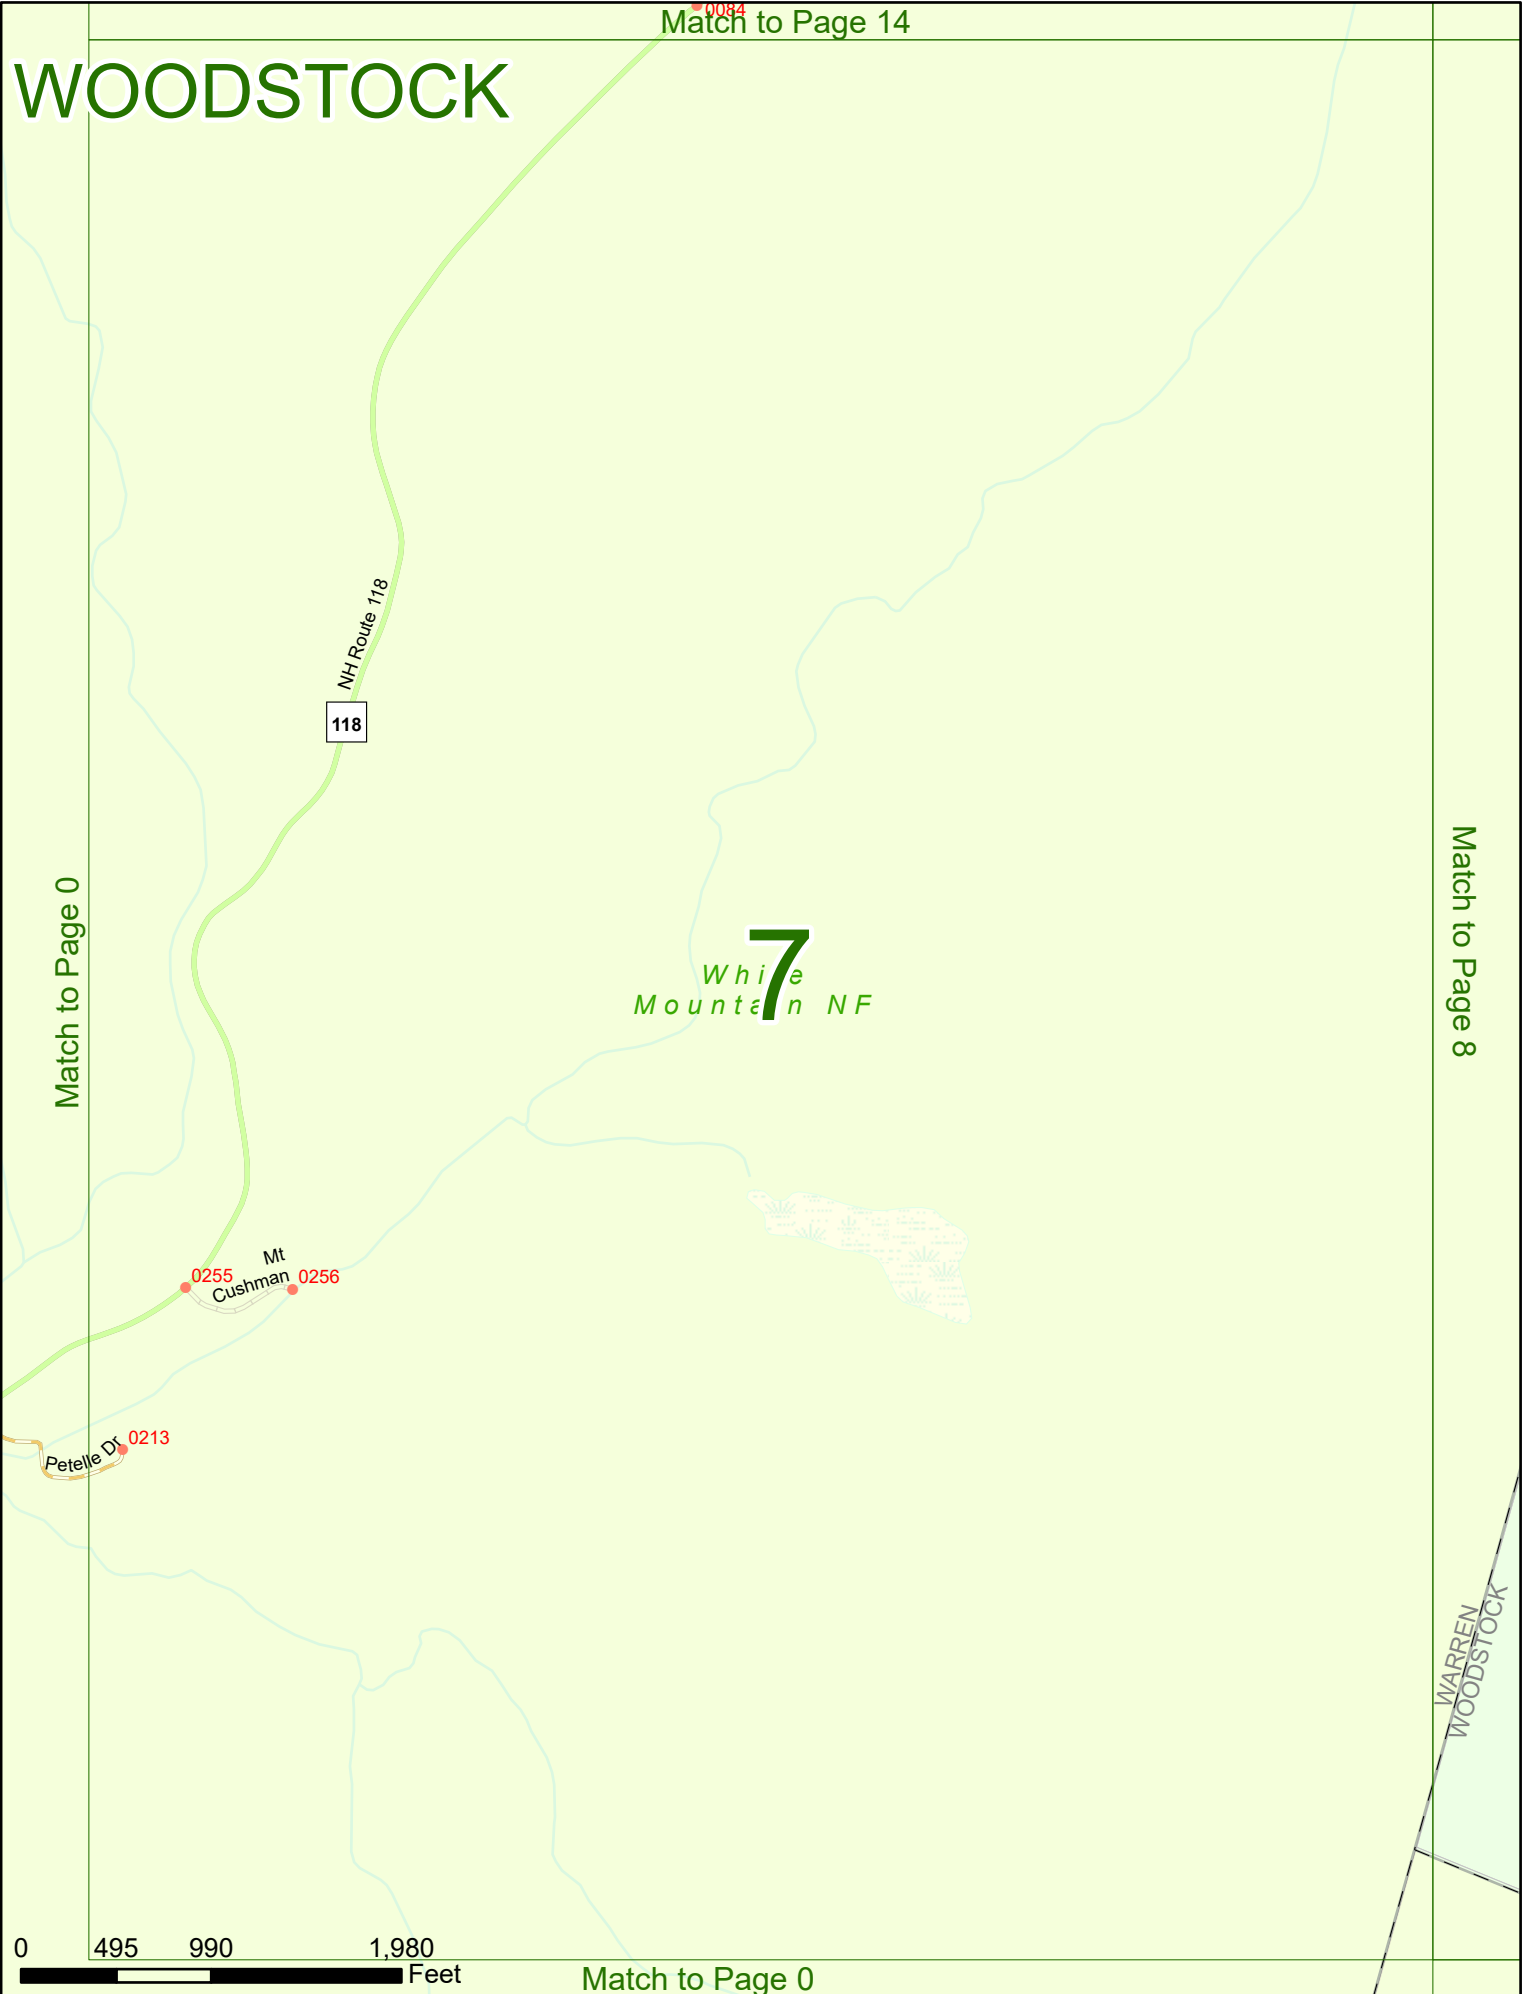

Match to Page 14

WOODSTOCK

Match to Page 0

Match to Page 8

White
Mountain NF

NH Route 118
118

Mt
Cushman 0255 0256

Petelle Dr 0213

WARREN
WOODSTOCK

0 495 990 1,980 Feet

Match to Page 0