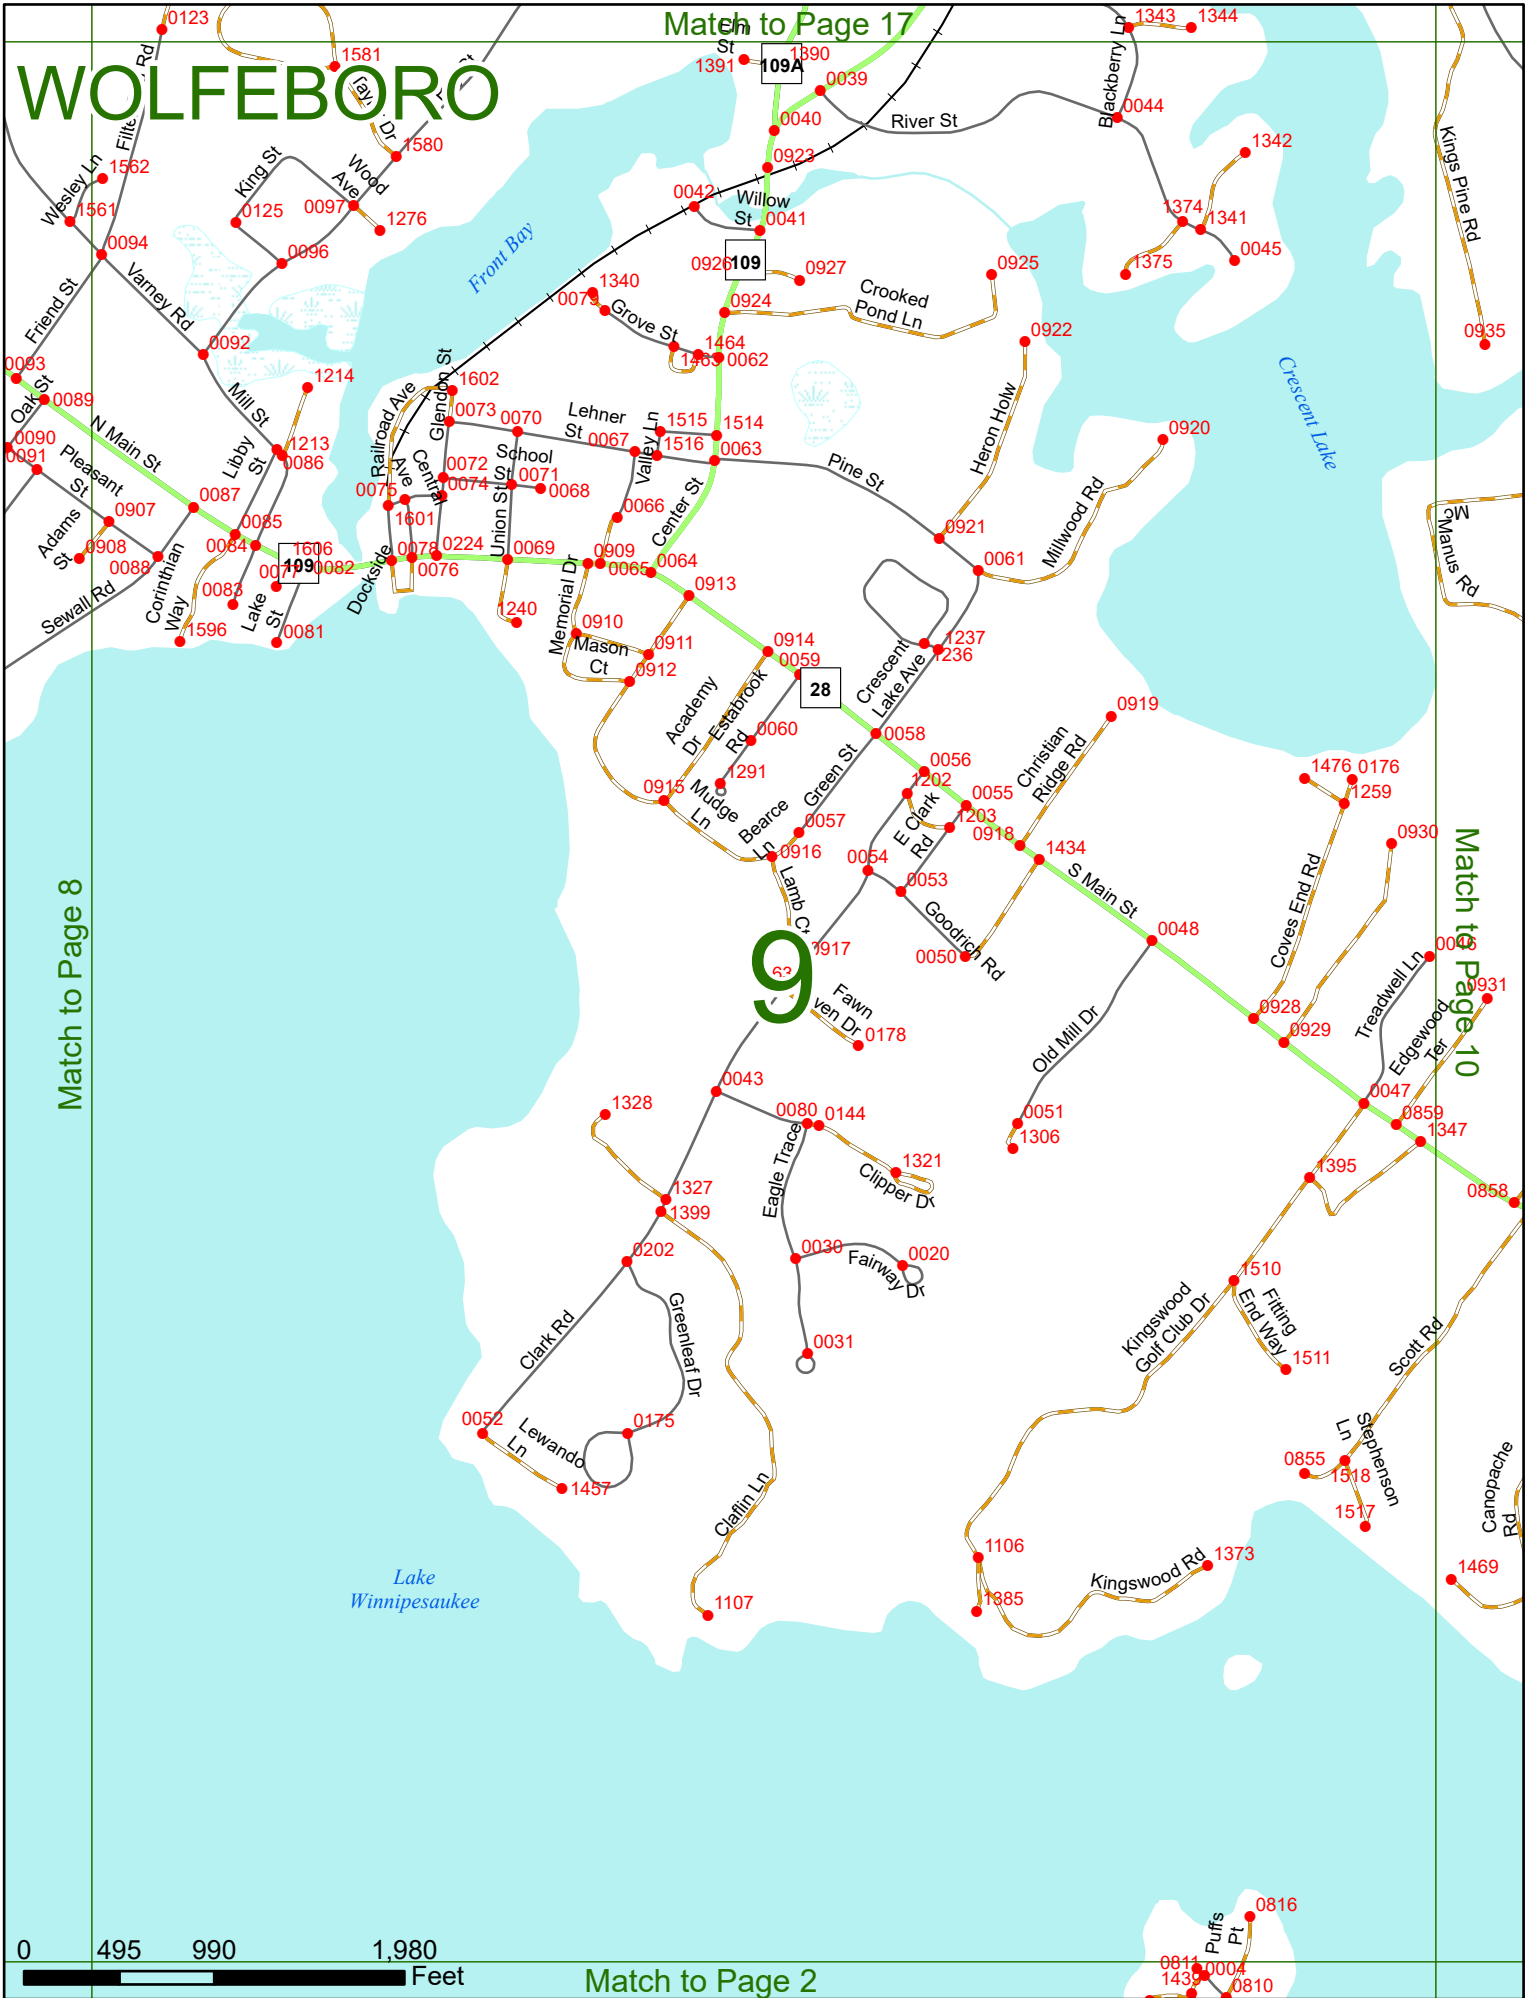

WOLFEBORO

Match to Page 17

Match to Page 10

Match to Page 8

Match to Page 2

9

0 495 990 1,980 Feet