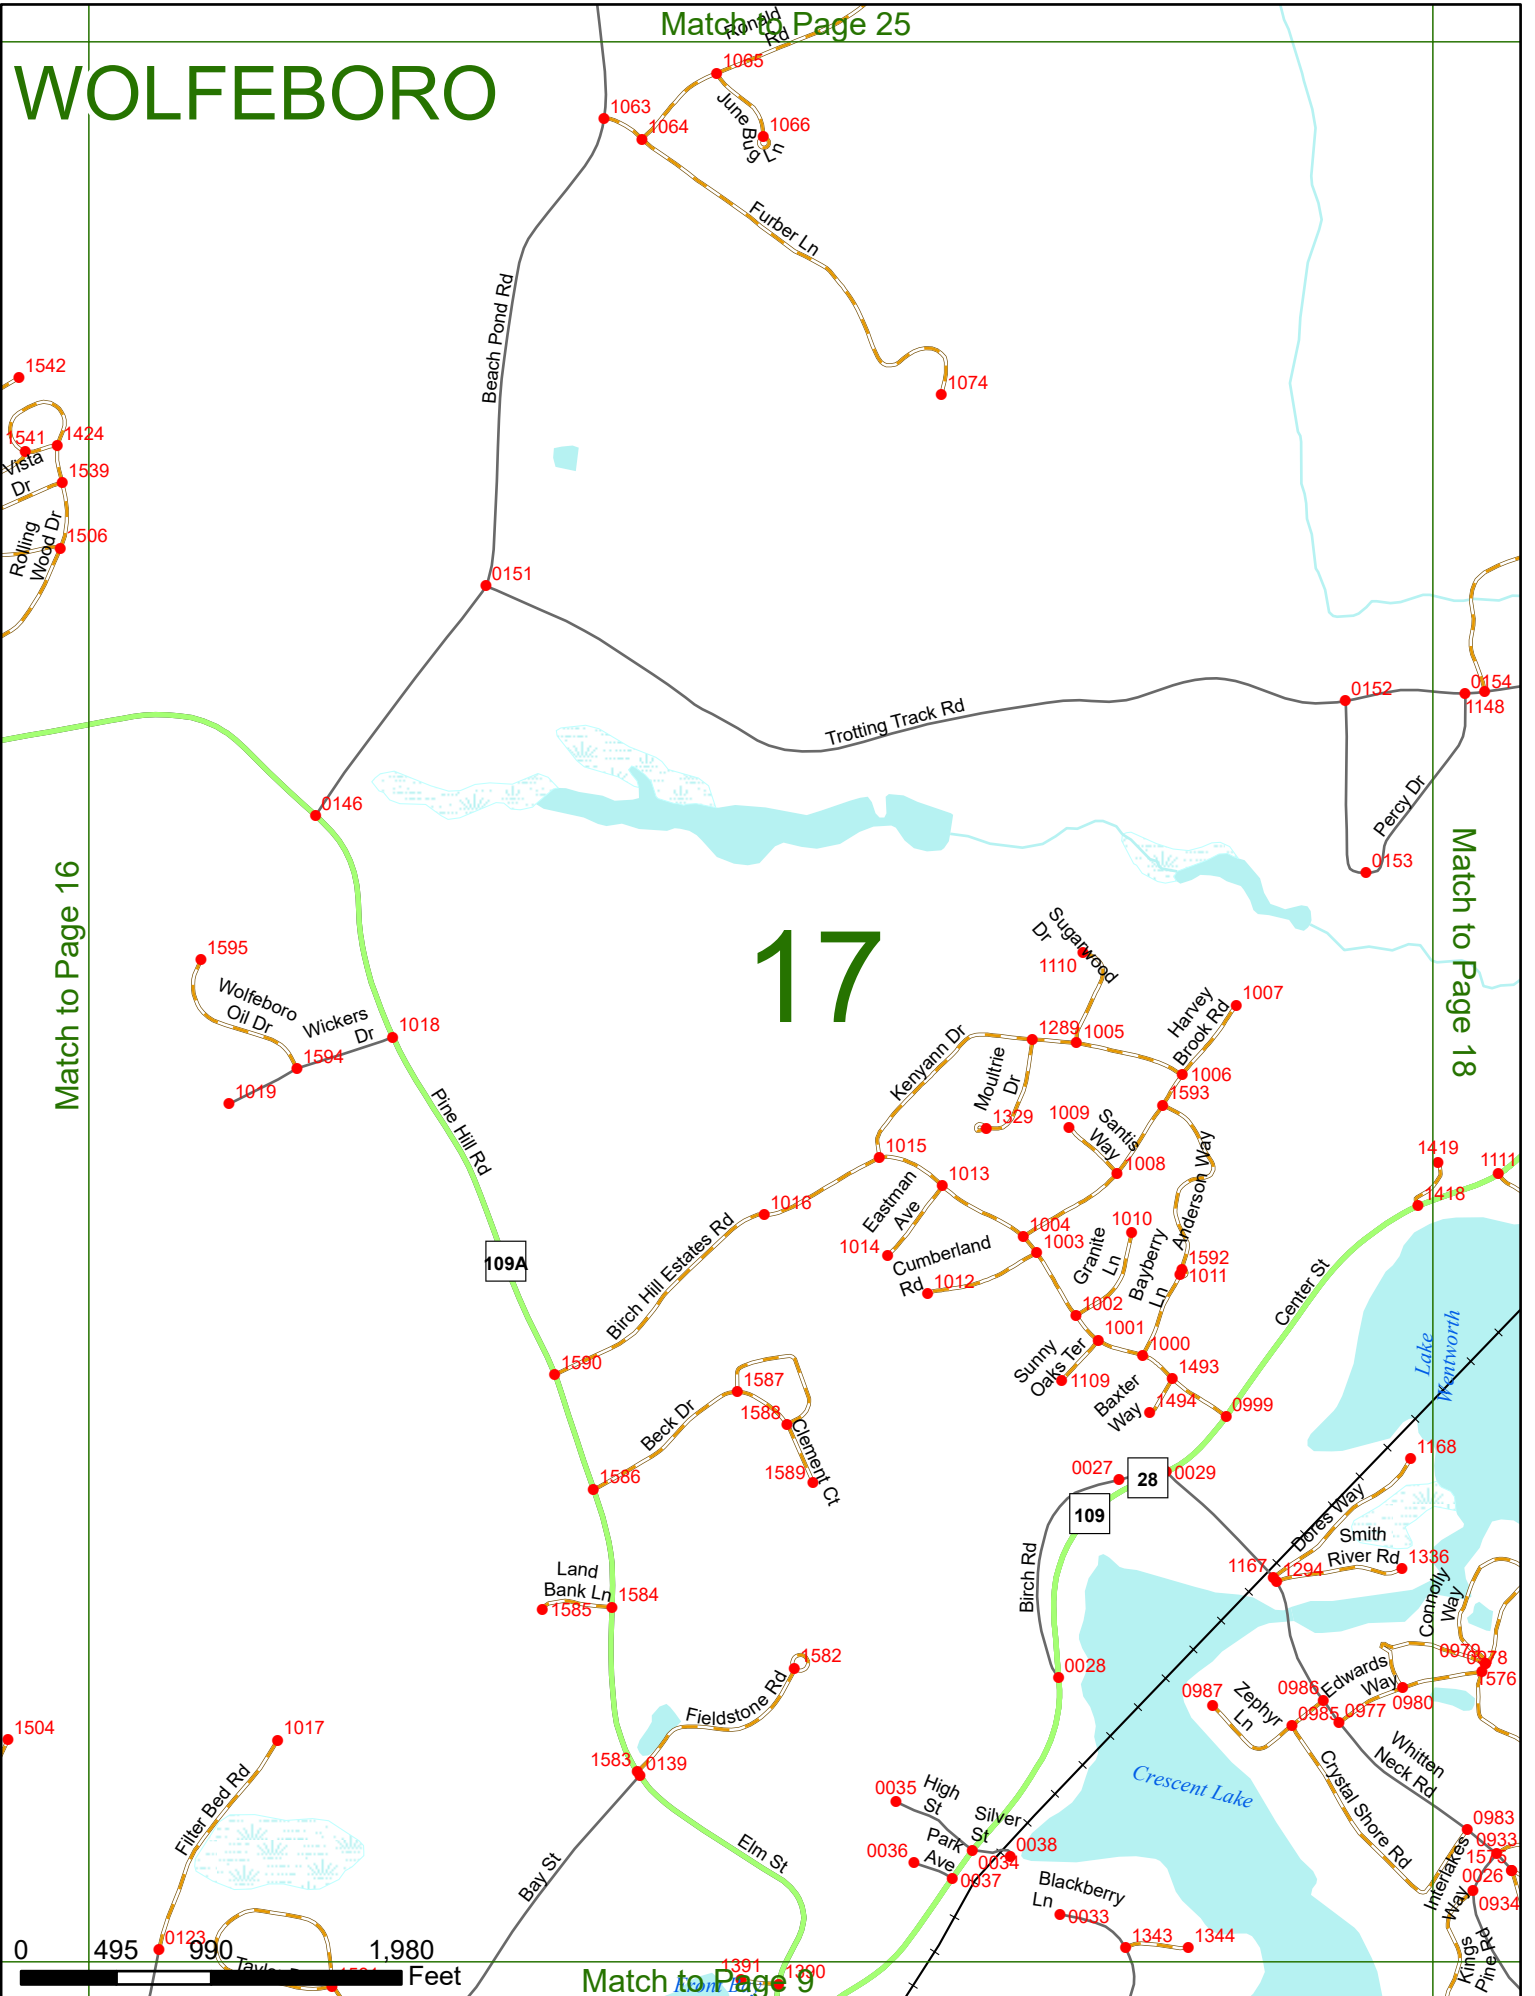

WOLFEBORO

Match to Page 25

Match to Page 16

Match to Page 18

17

Match to Page 9