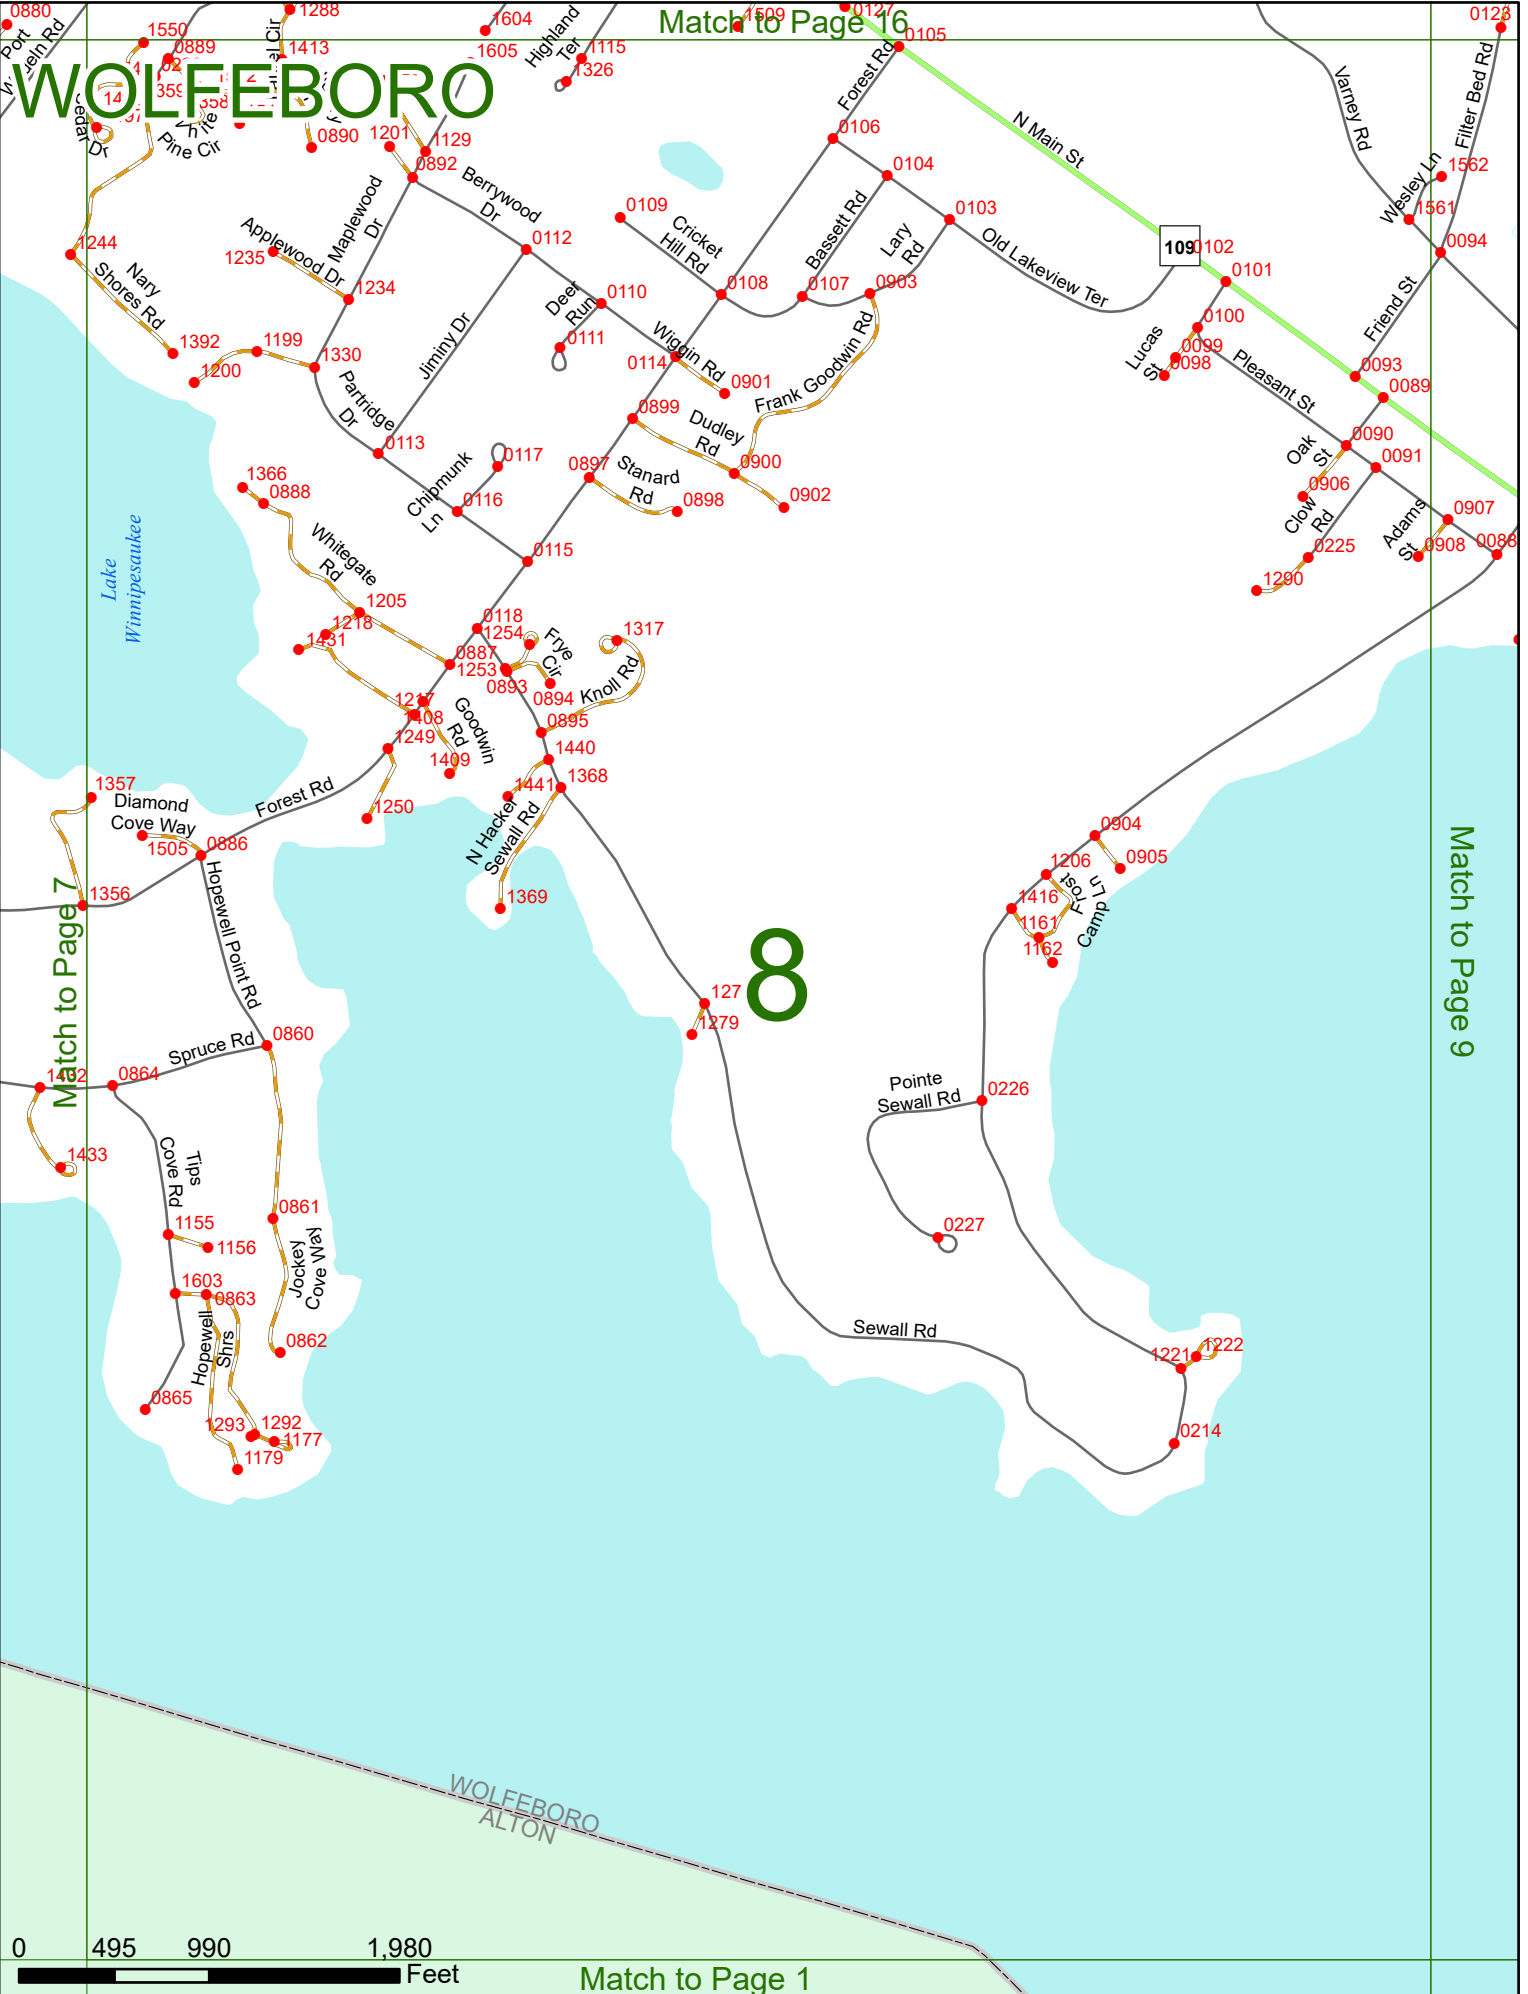

WOLFEBORO

Match to Page 16

Match to Page 9

Match to Page 7

8

0 495 990 1,980 Feet

Match to Page 1