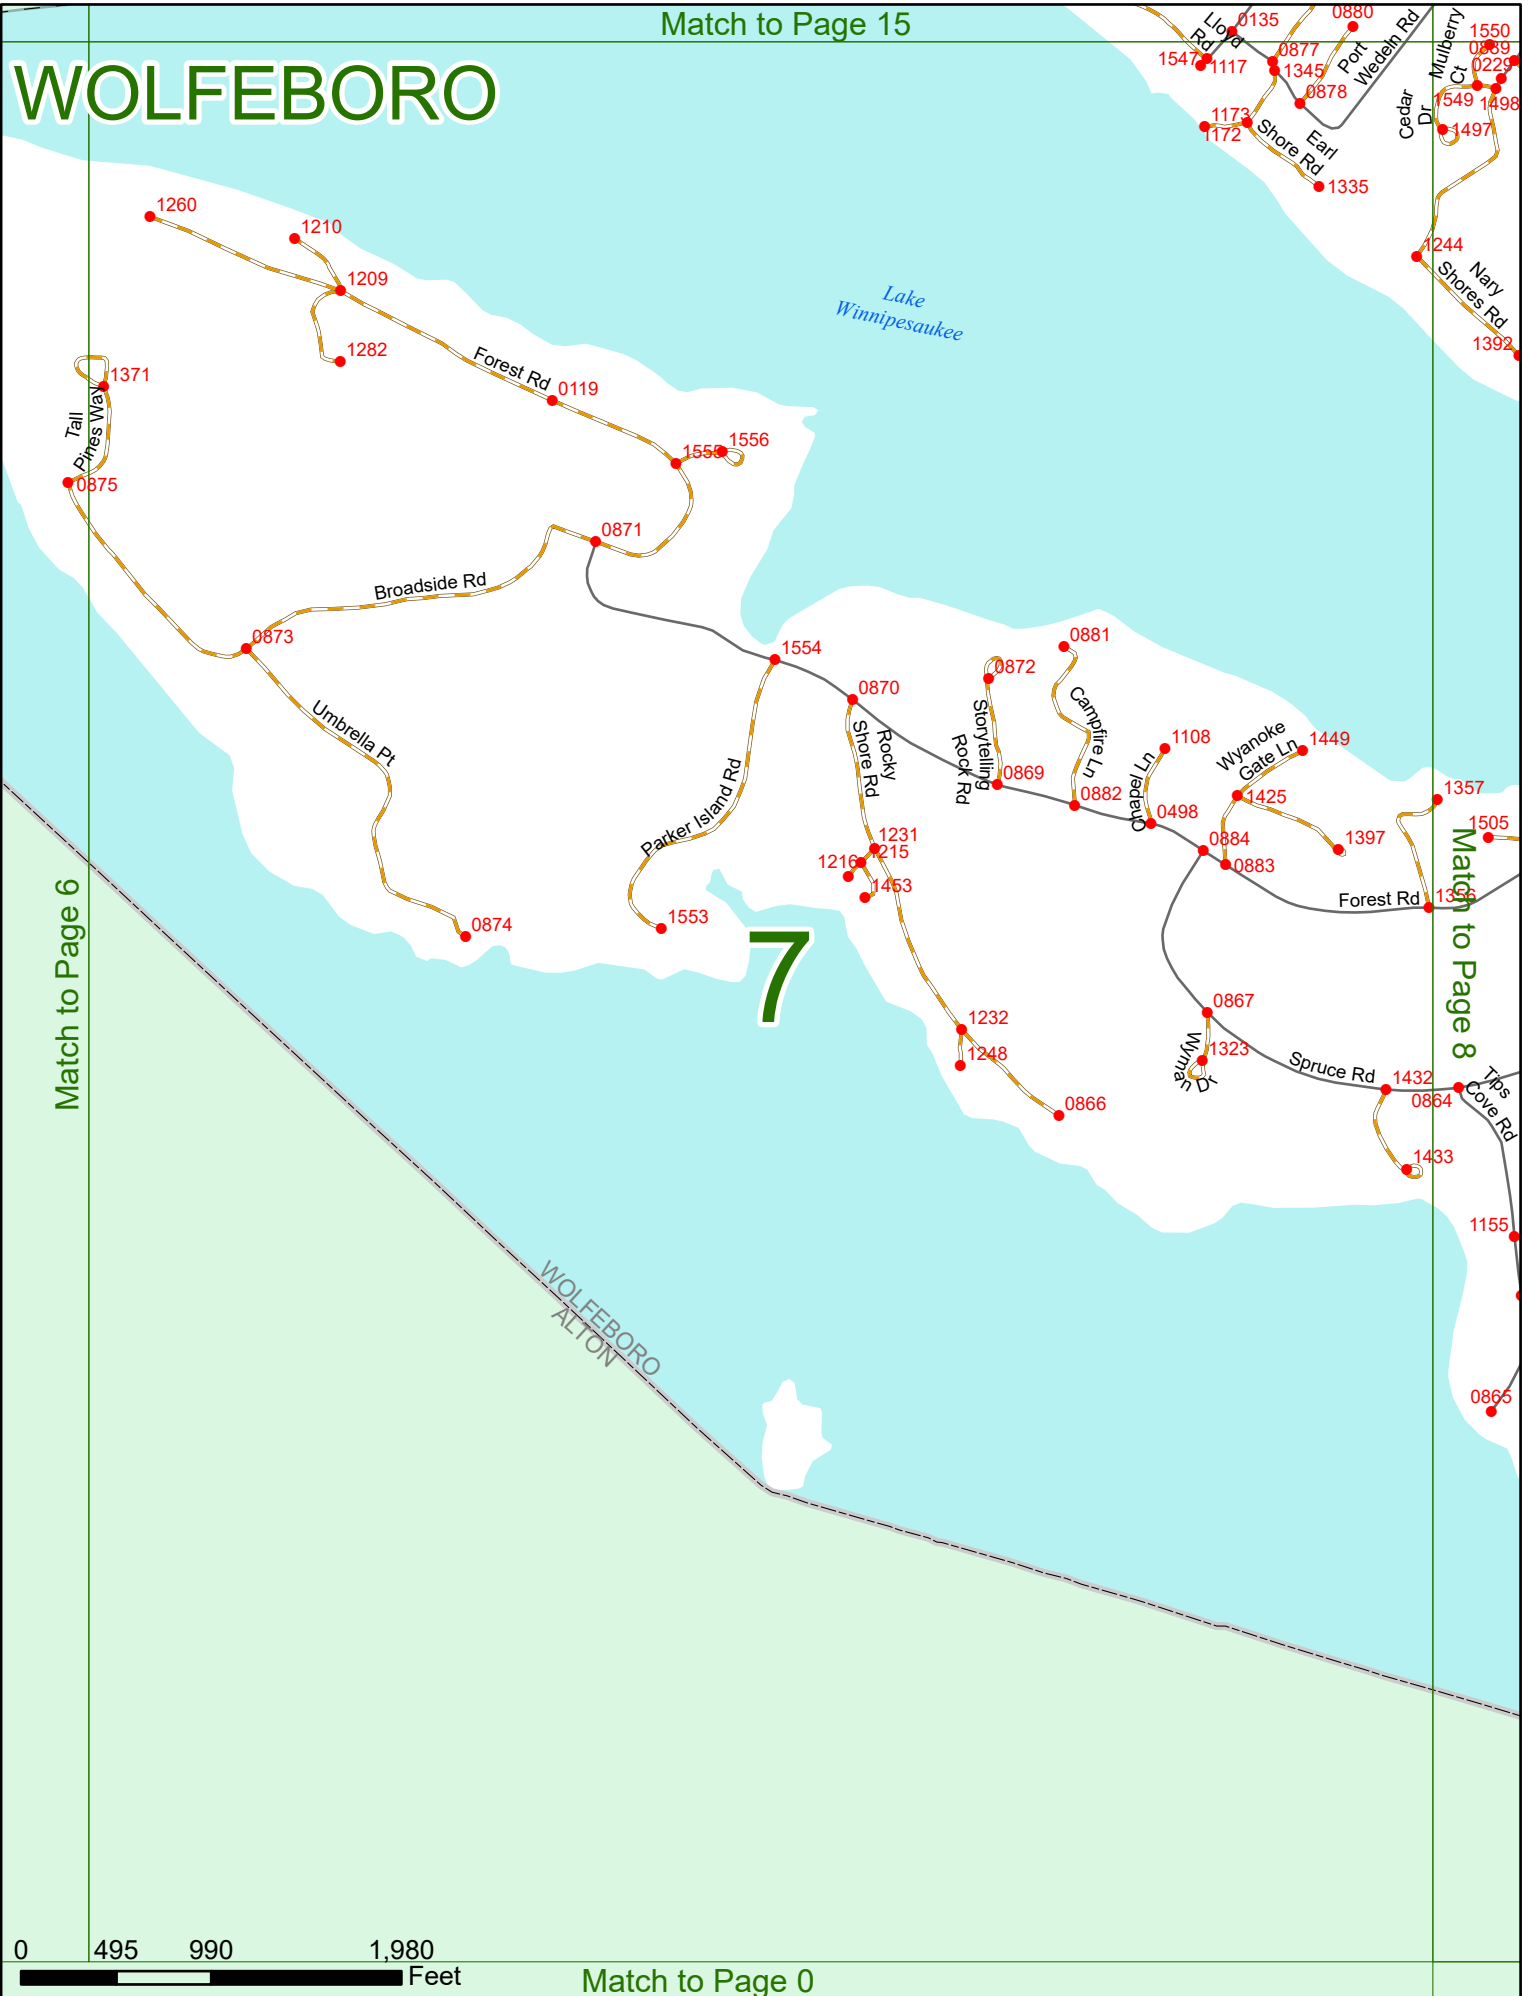

WOLFEBORO

Match to Page 6

Match to Page 8