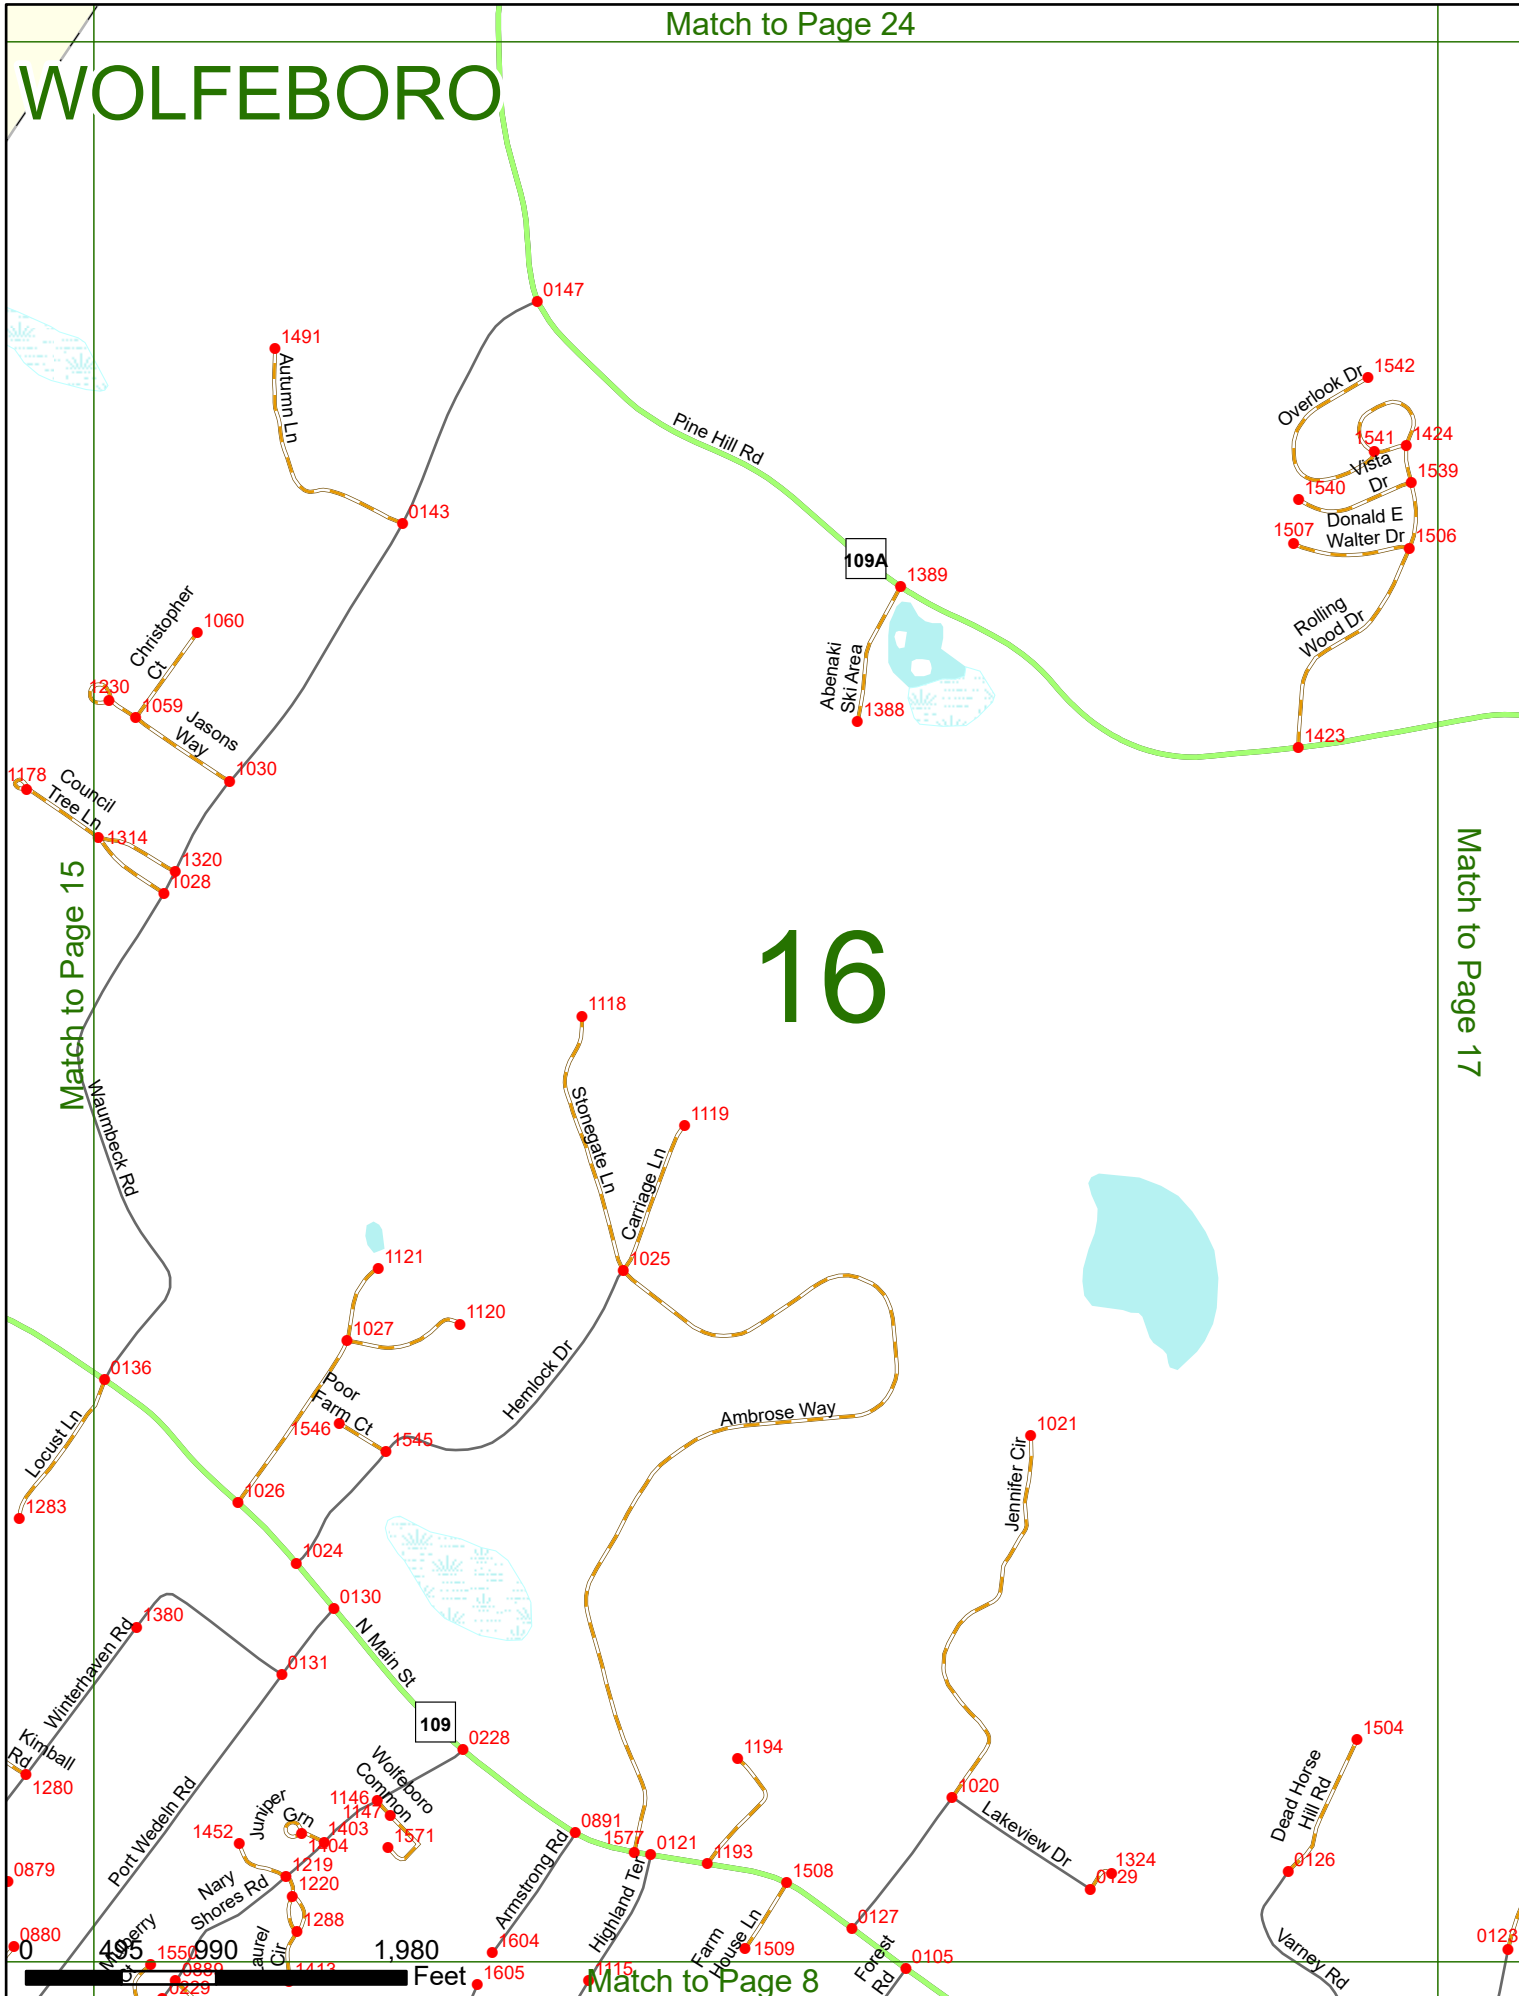

Match to Page 14

Match to Page 7

0 495 990 1,980 Feet

WOLFEBORO

16

Match to Page 15

Match to Page 17

Match to Page 8