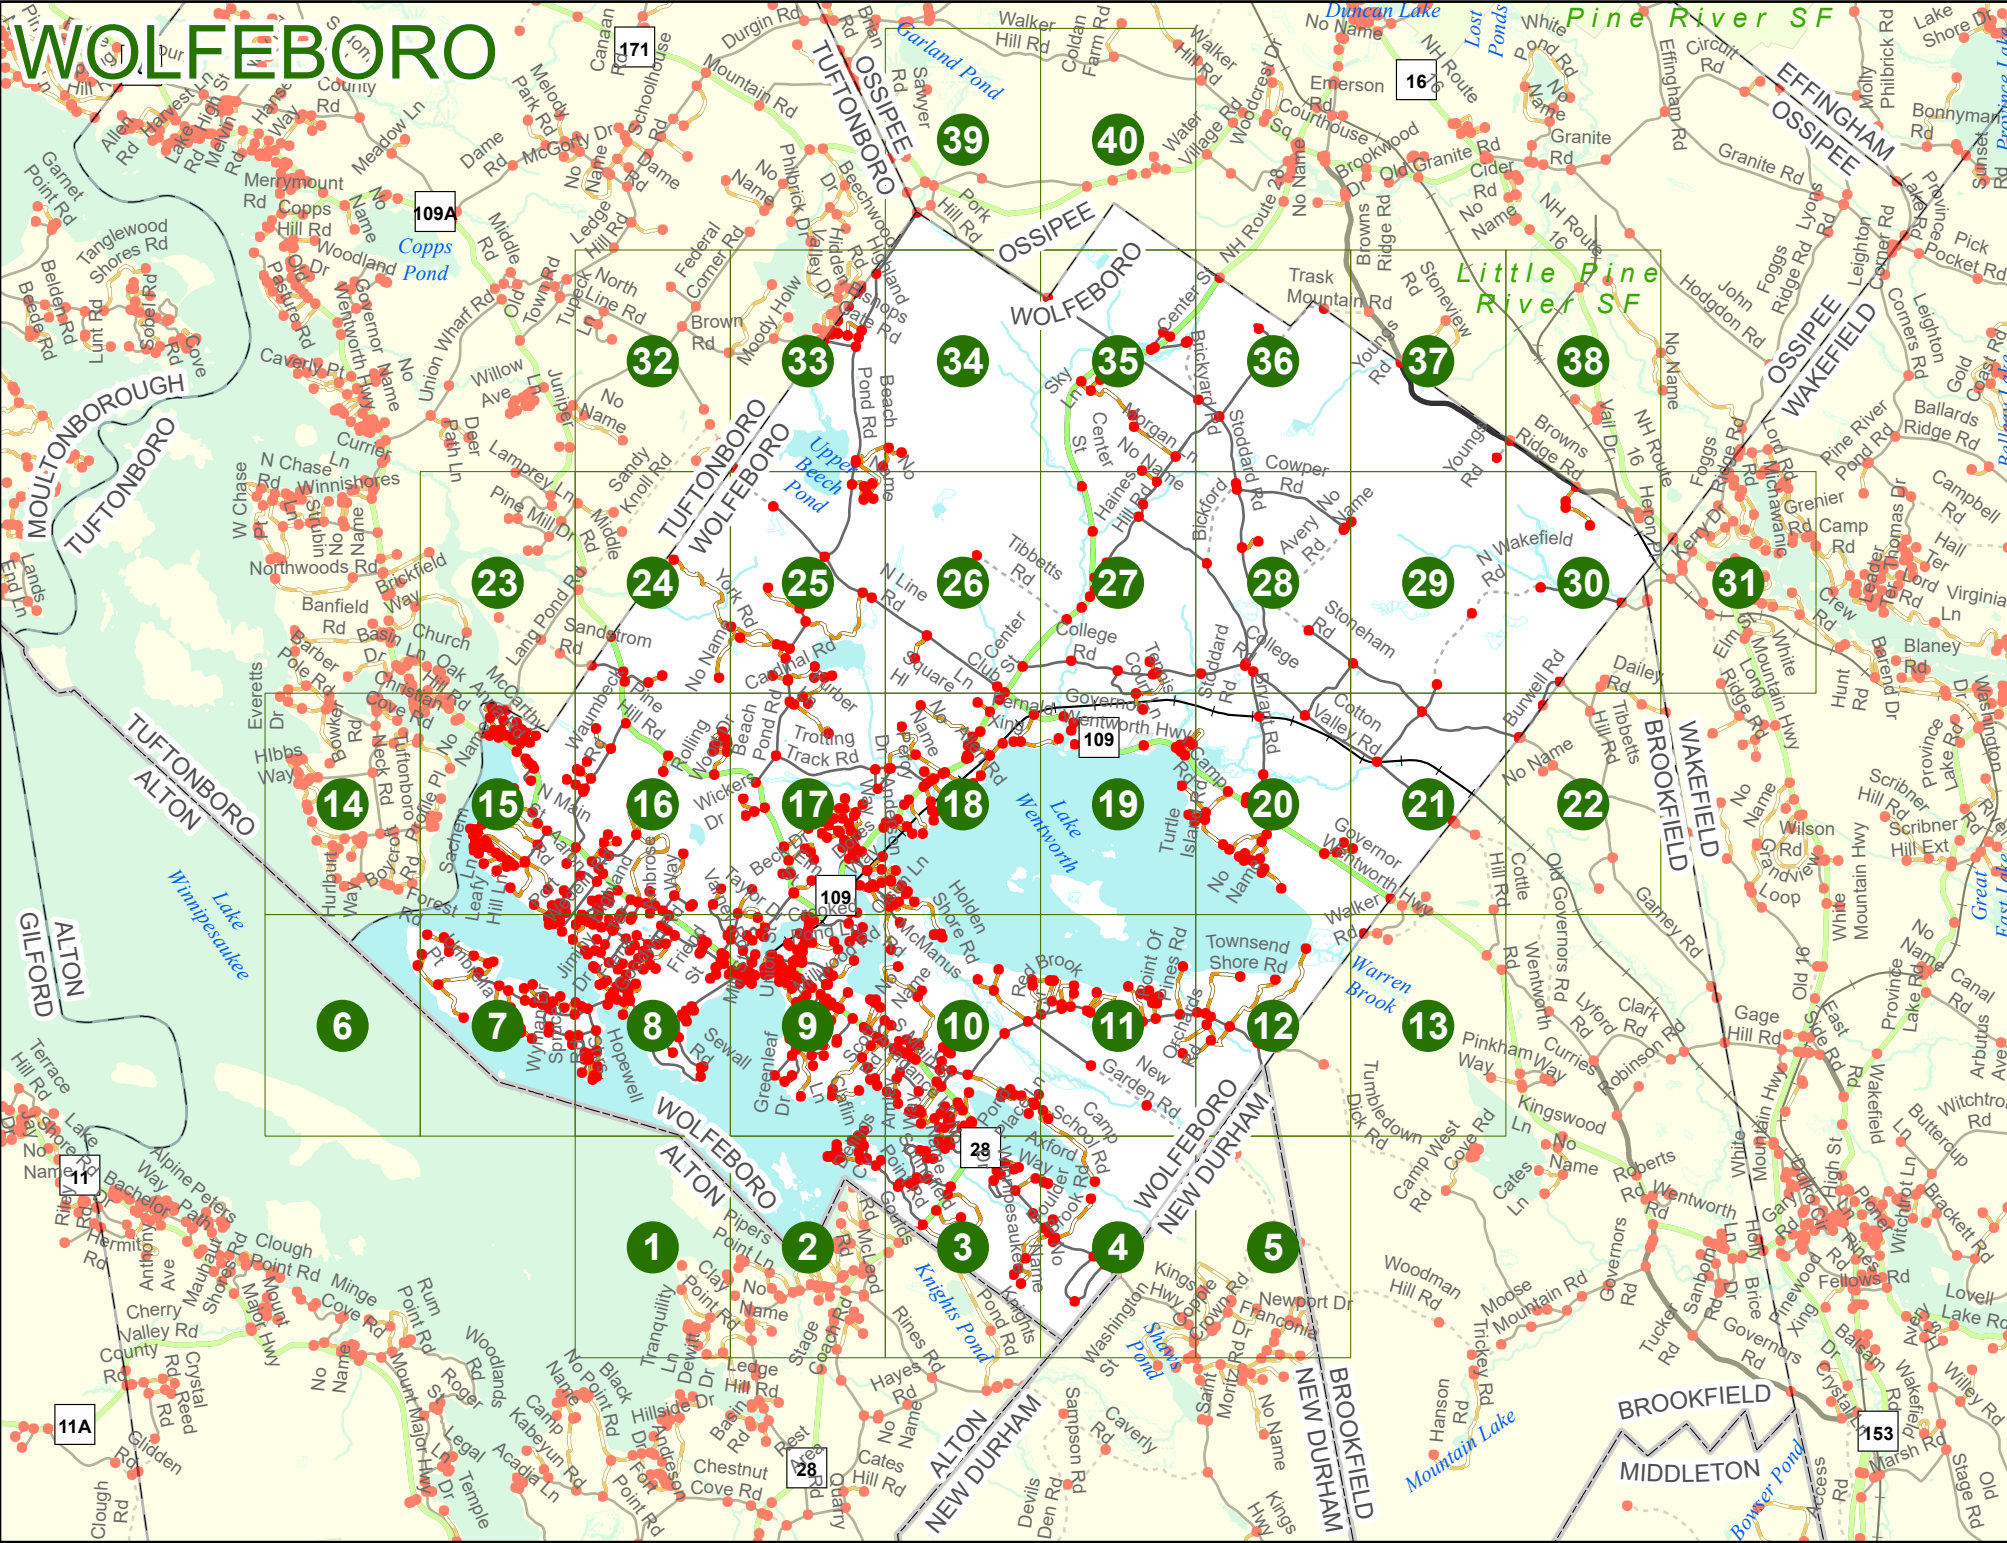

New Hampshire
DOT
 Department of Transportation

Maps and data sets are not guaranteed to be free from errors and omissions. Data is in a constant state of update and correction by various groups and agencies. Information displayed on this map is the best available at the time of publication.

2023 Nodal Reference Bookmap

LEGEND

NHDOT will accept crash locations based on the State of NH Uniform Police Traffic Accident Report.

Crash occurred on:

Option 1 Street Address
 123 Main Street

Option 2 Route No and/or Distance from NESW Intesecting Road, Bridge,
 Street name Intersecting Street Town/County line
 Main Street 500 E Oak Street

Option 3 First Node Distance from First Node Second Node
 515 212 632

Option 4 Route No and/or Mile Marker on Interstate Only NESW Mile (Marker)
 Street name
 189S 700 feet S 36.8

Option 3 – Example

Street Name Loudon Road
First Node 803
Distance from First Node 318 Ft
Second Node 813