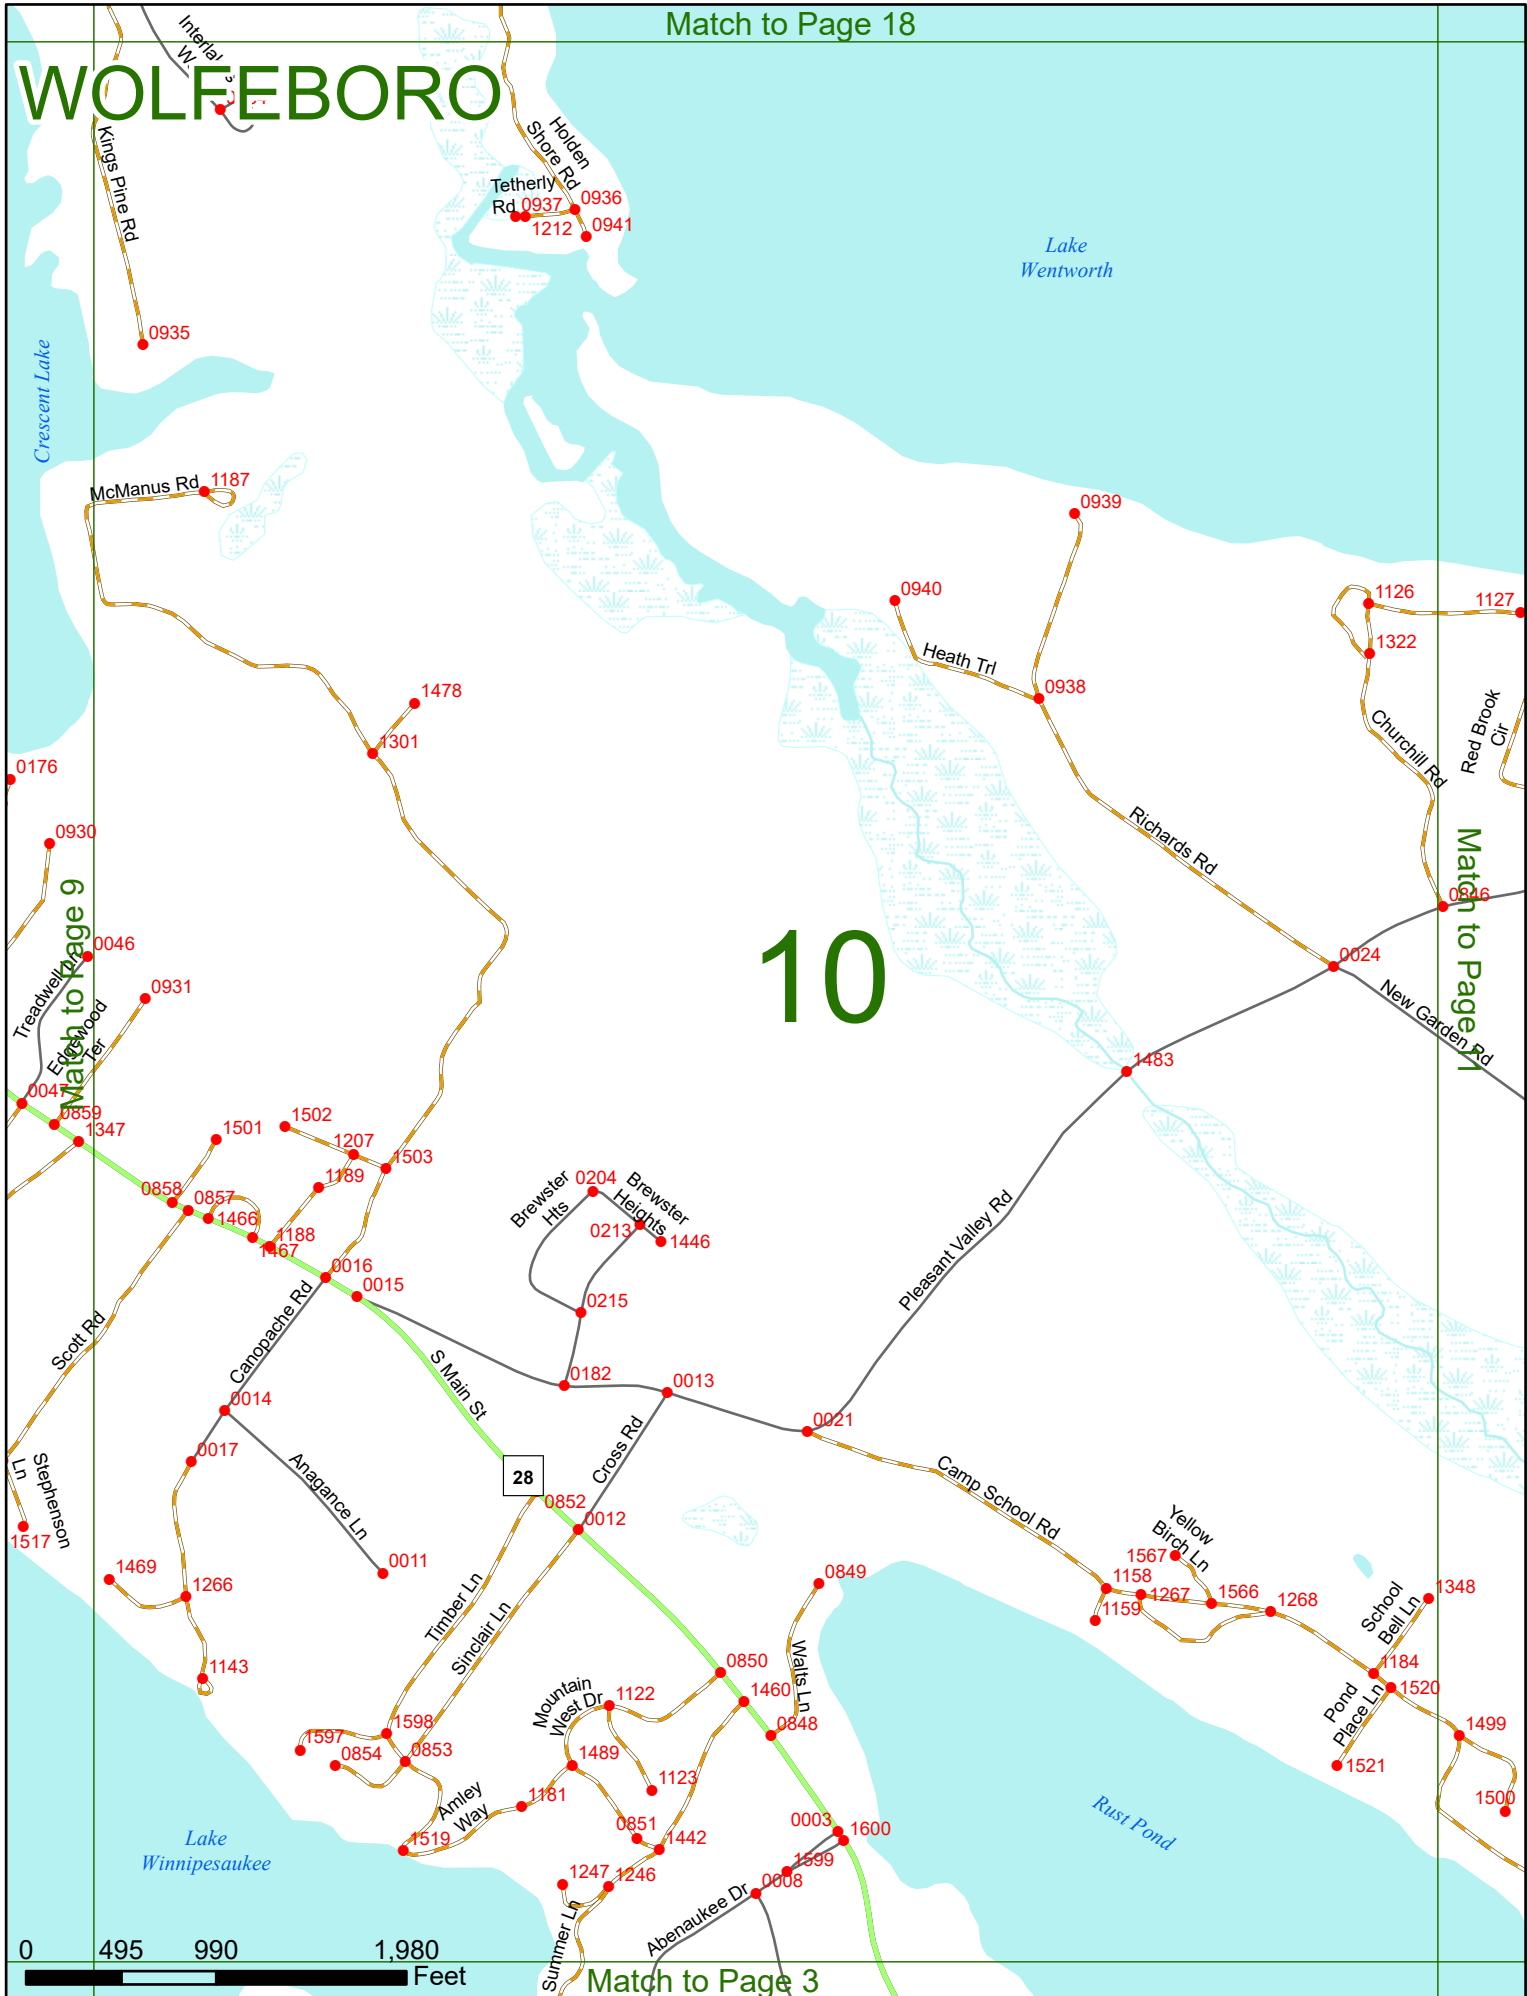

WOLFEBORO

10