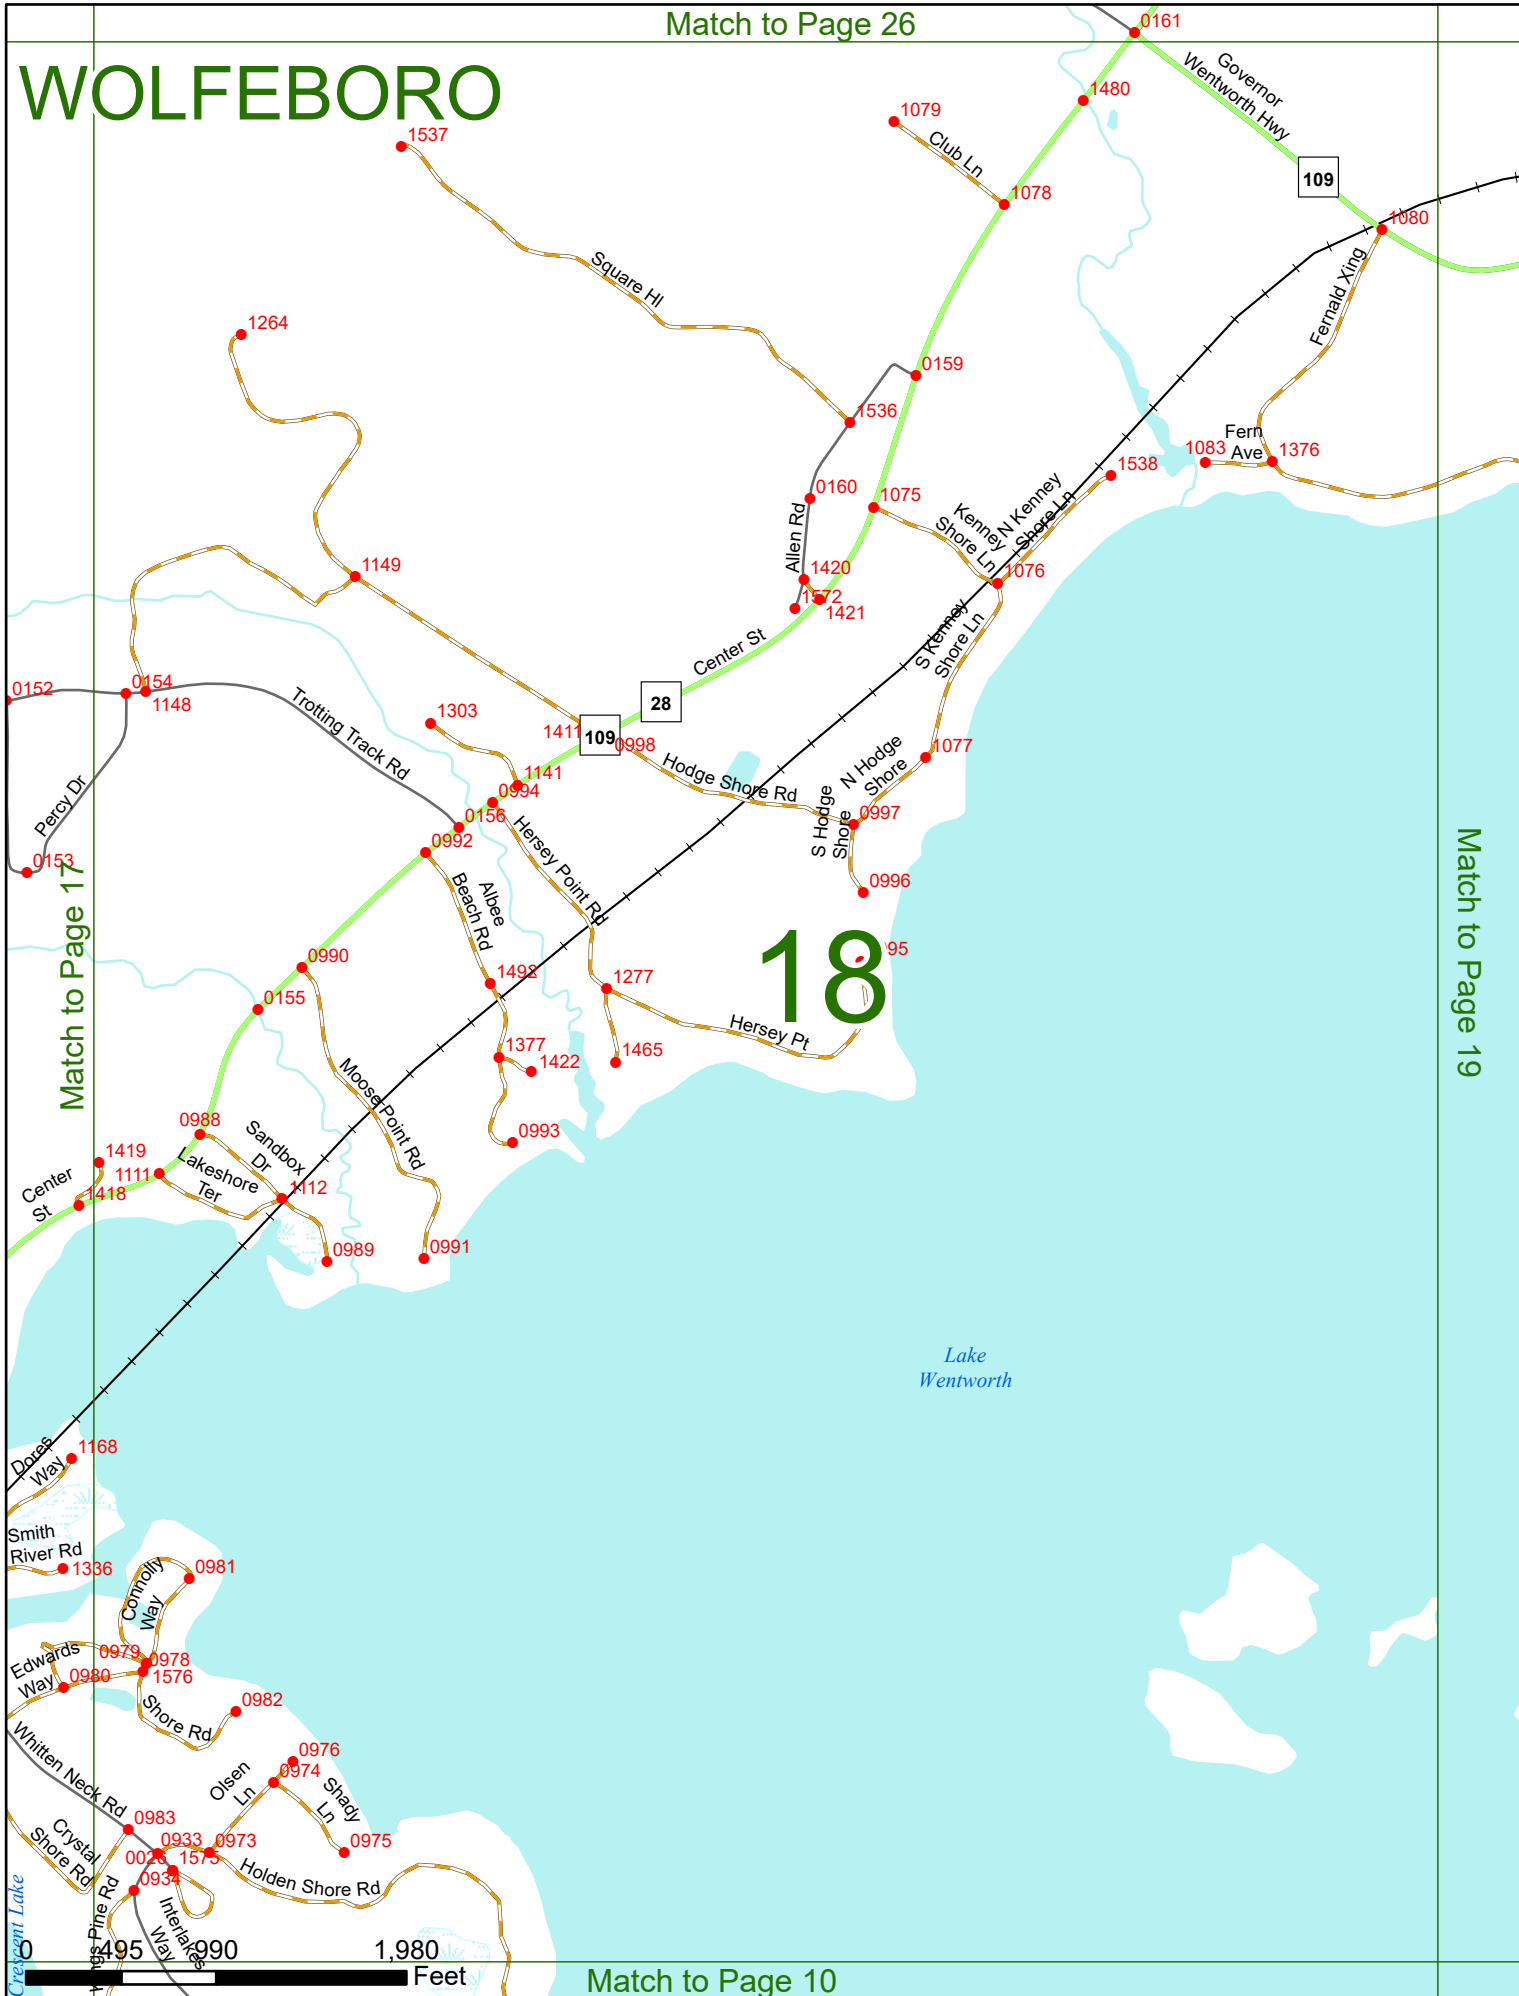

WOLFEBORO

18

1,980 Feet