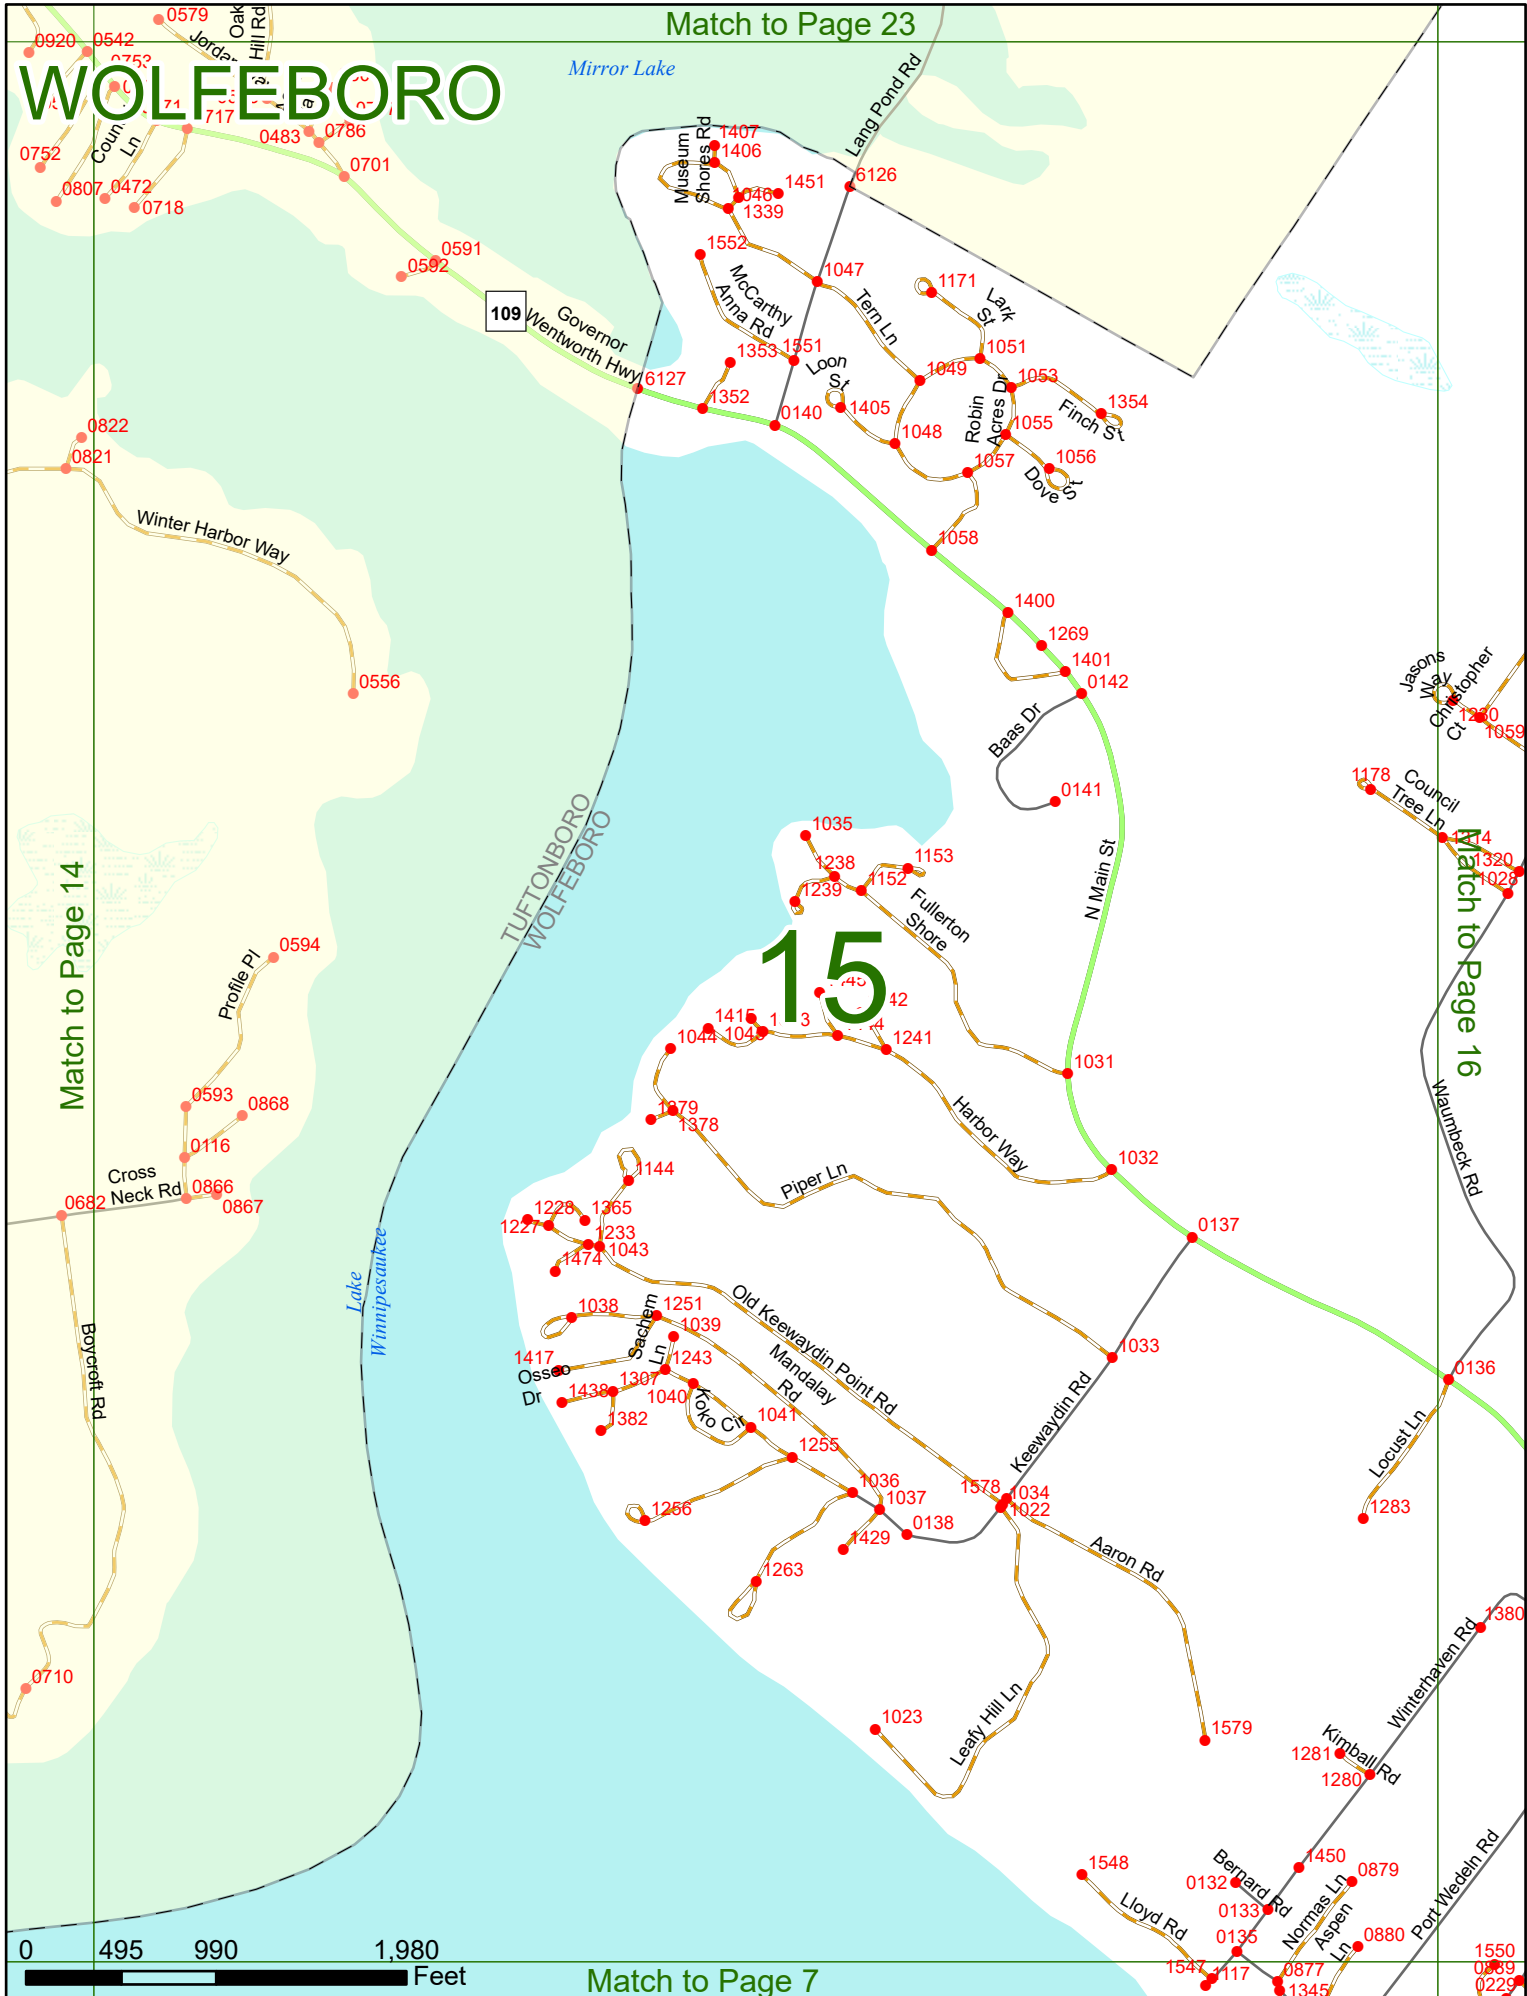

Match to Page 23

WOLFEBORO

Mirror Lake

109 Governor Wentworth Hwy
TUFTONBORO
WOLFEBORO

15

Match to Page 16

Match to Page 14

Match to Page 7

0 495 990 1,980 Feet