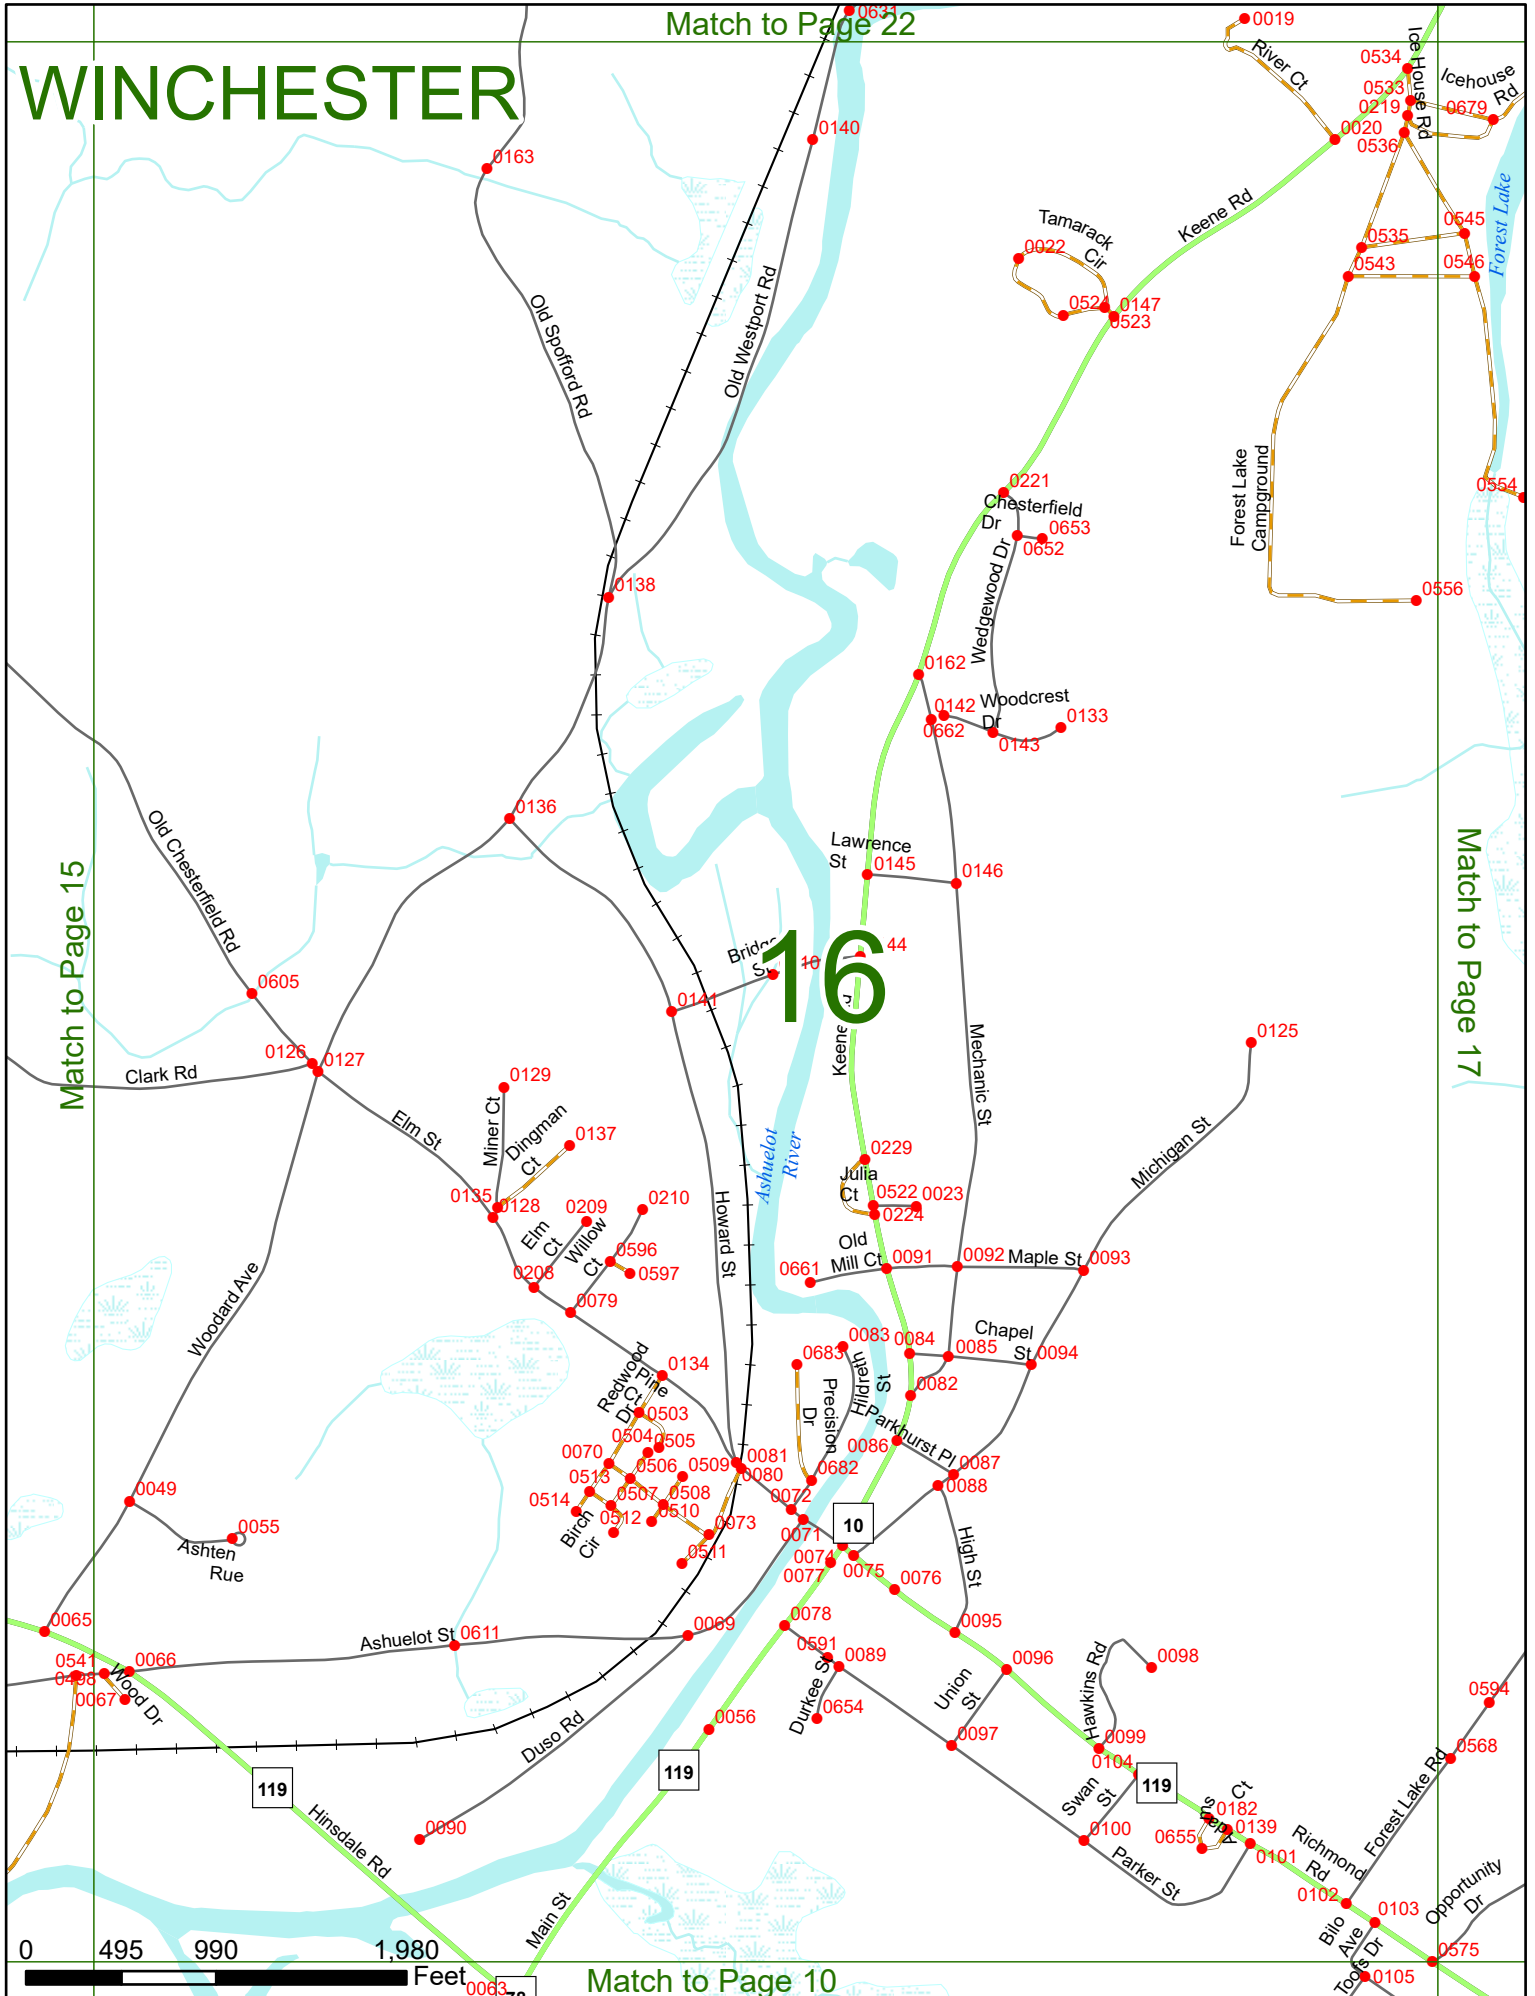

WINCHESTER

Match to Page 22

Match to Page 15

Match to Page 17

16

Match to Page 10