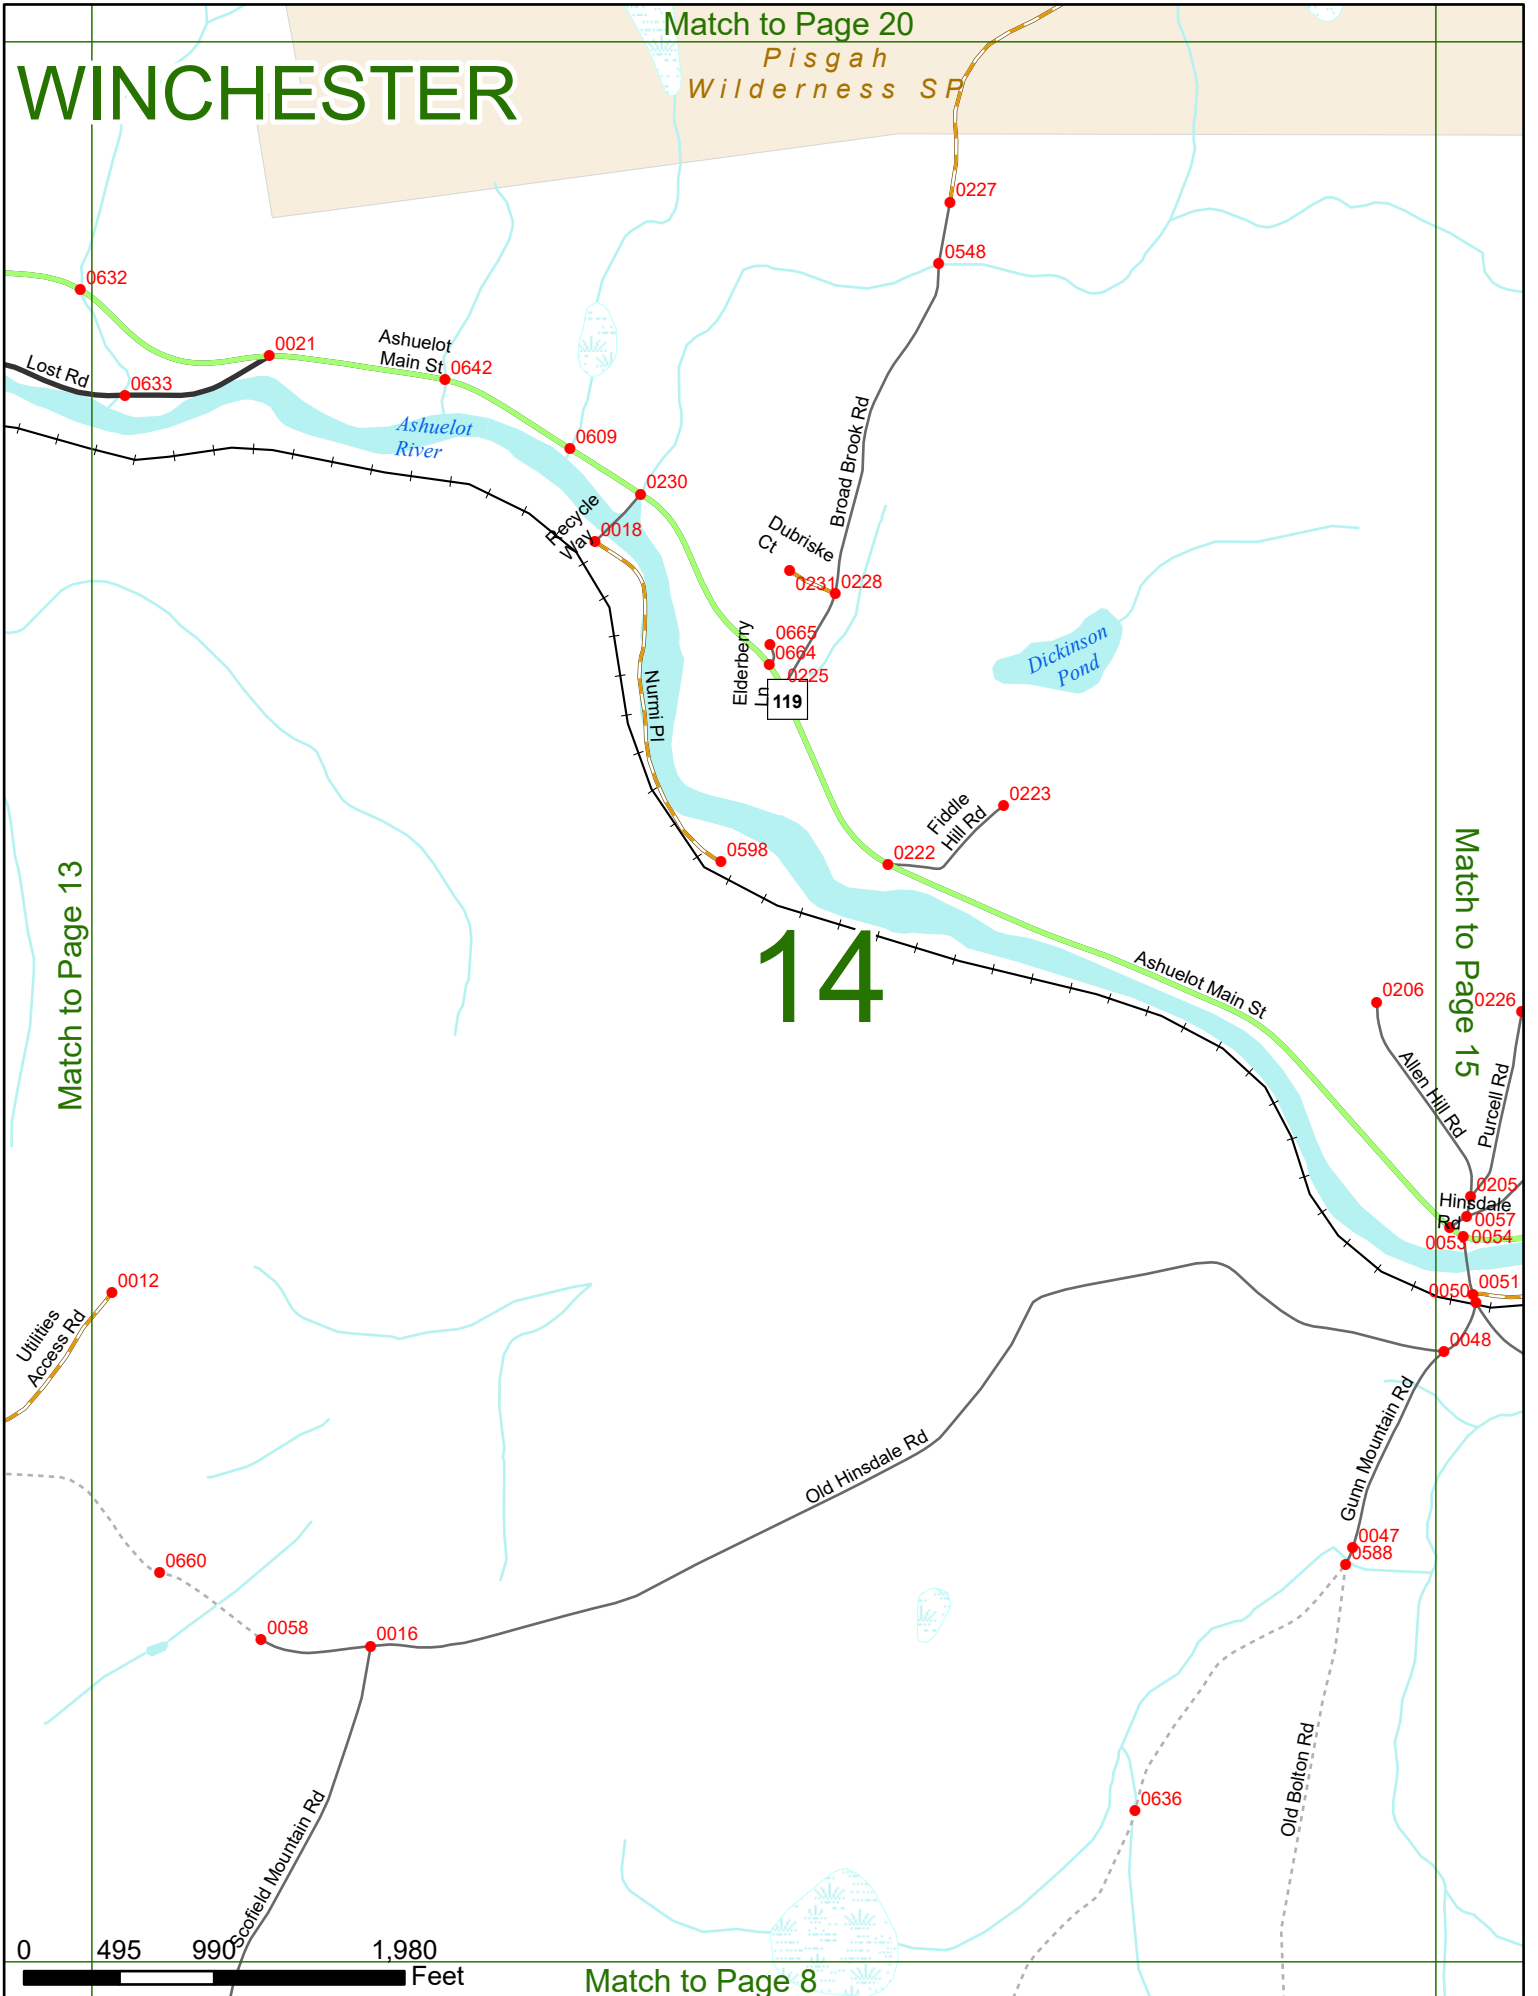

WINCHESTER

Match to Page 20
*Pisgah
Wilderness SP*

Match to Page 13

Match to Page 15

14

Match to Page 8