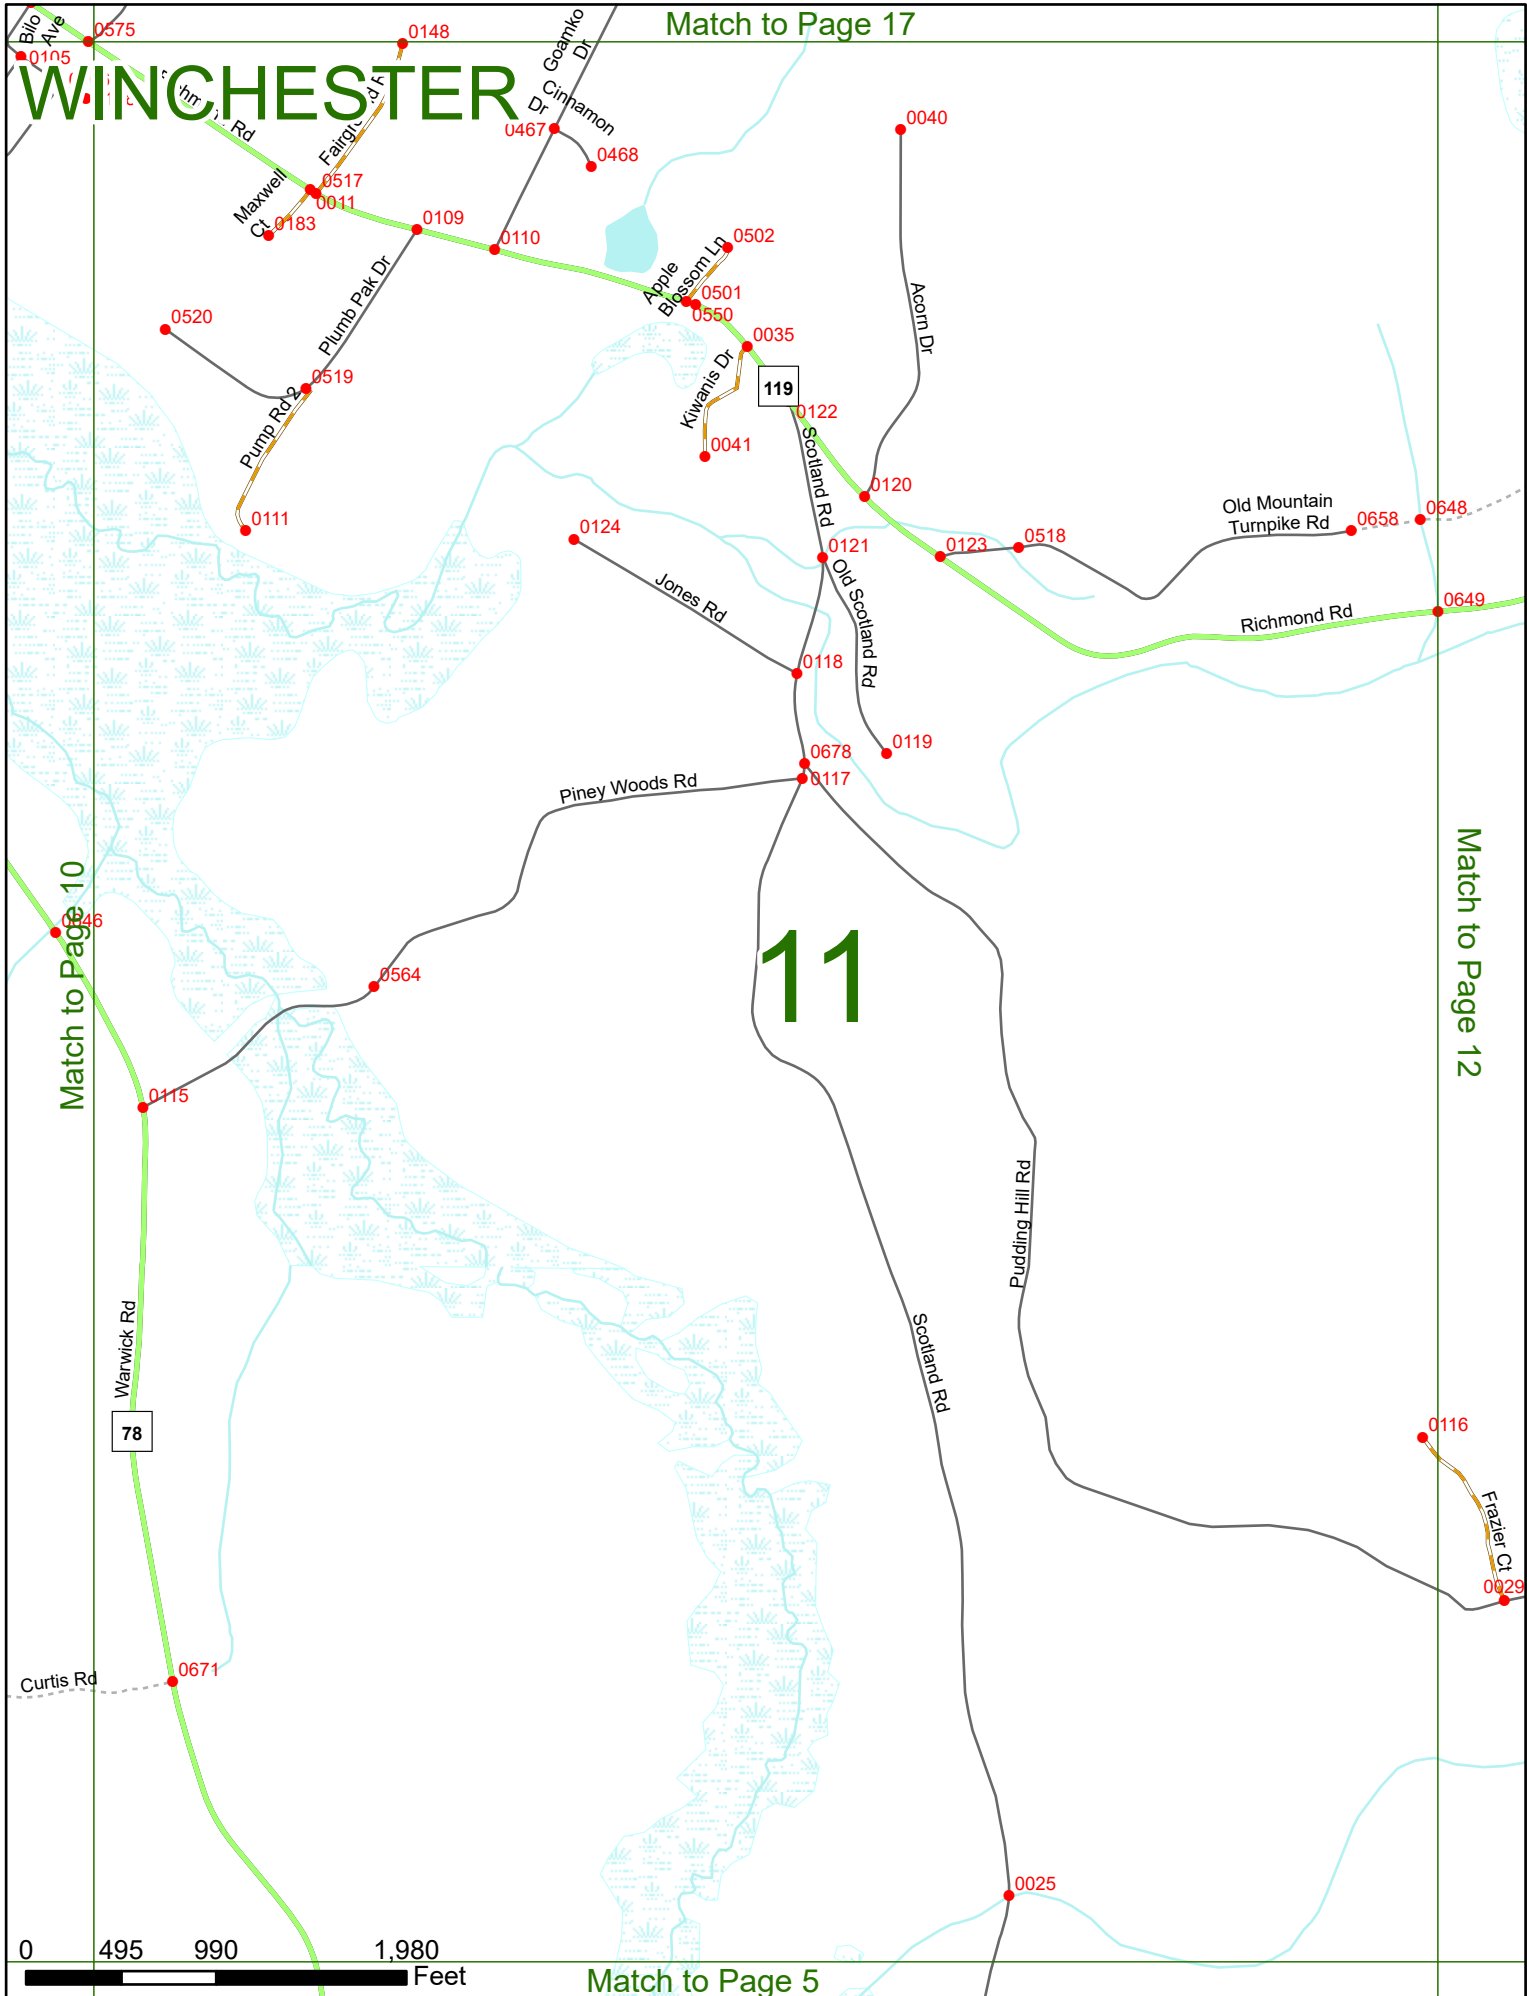

Match to Page 17

WINCHESTER

11

Match to Page 10

Match to Page 12

Match to Page 5