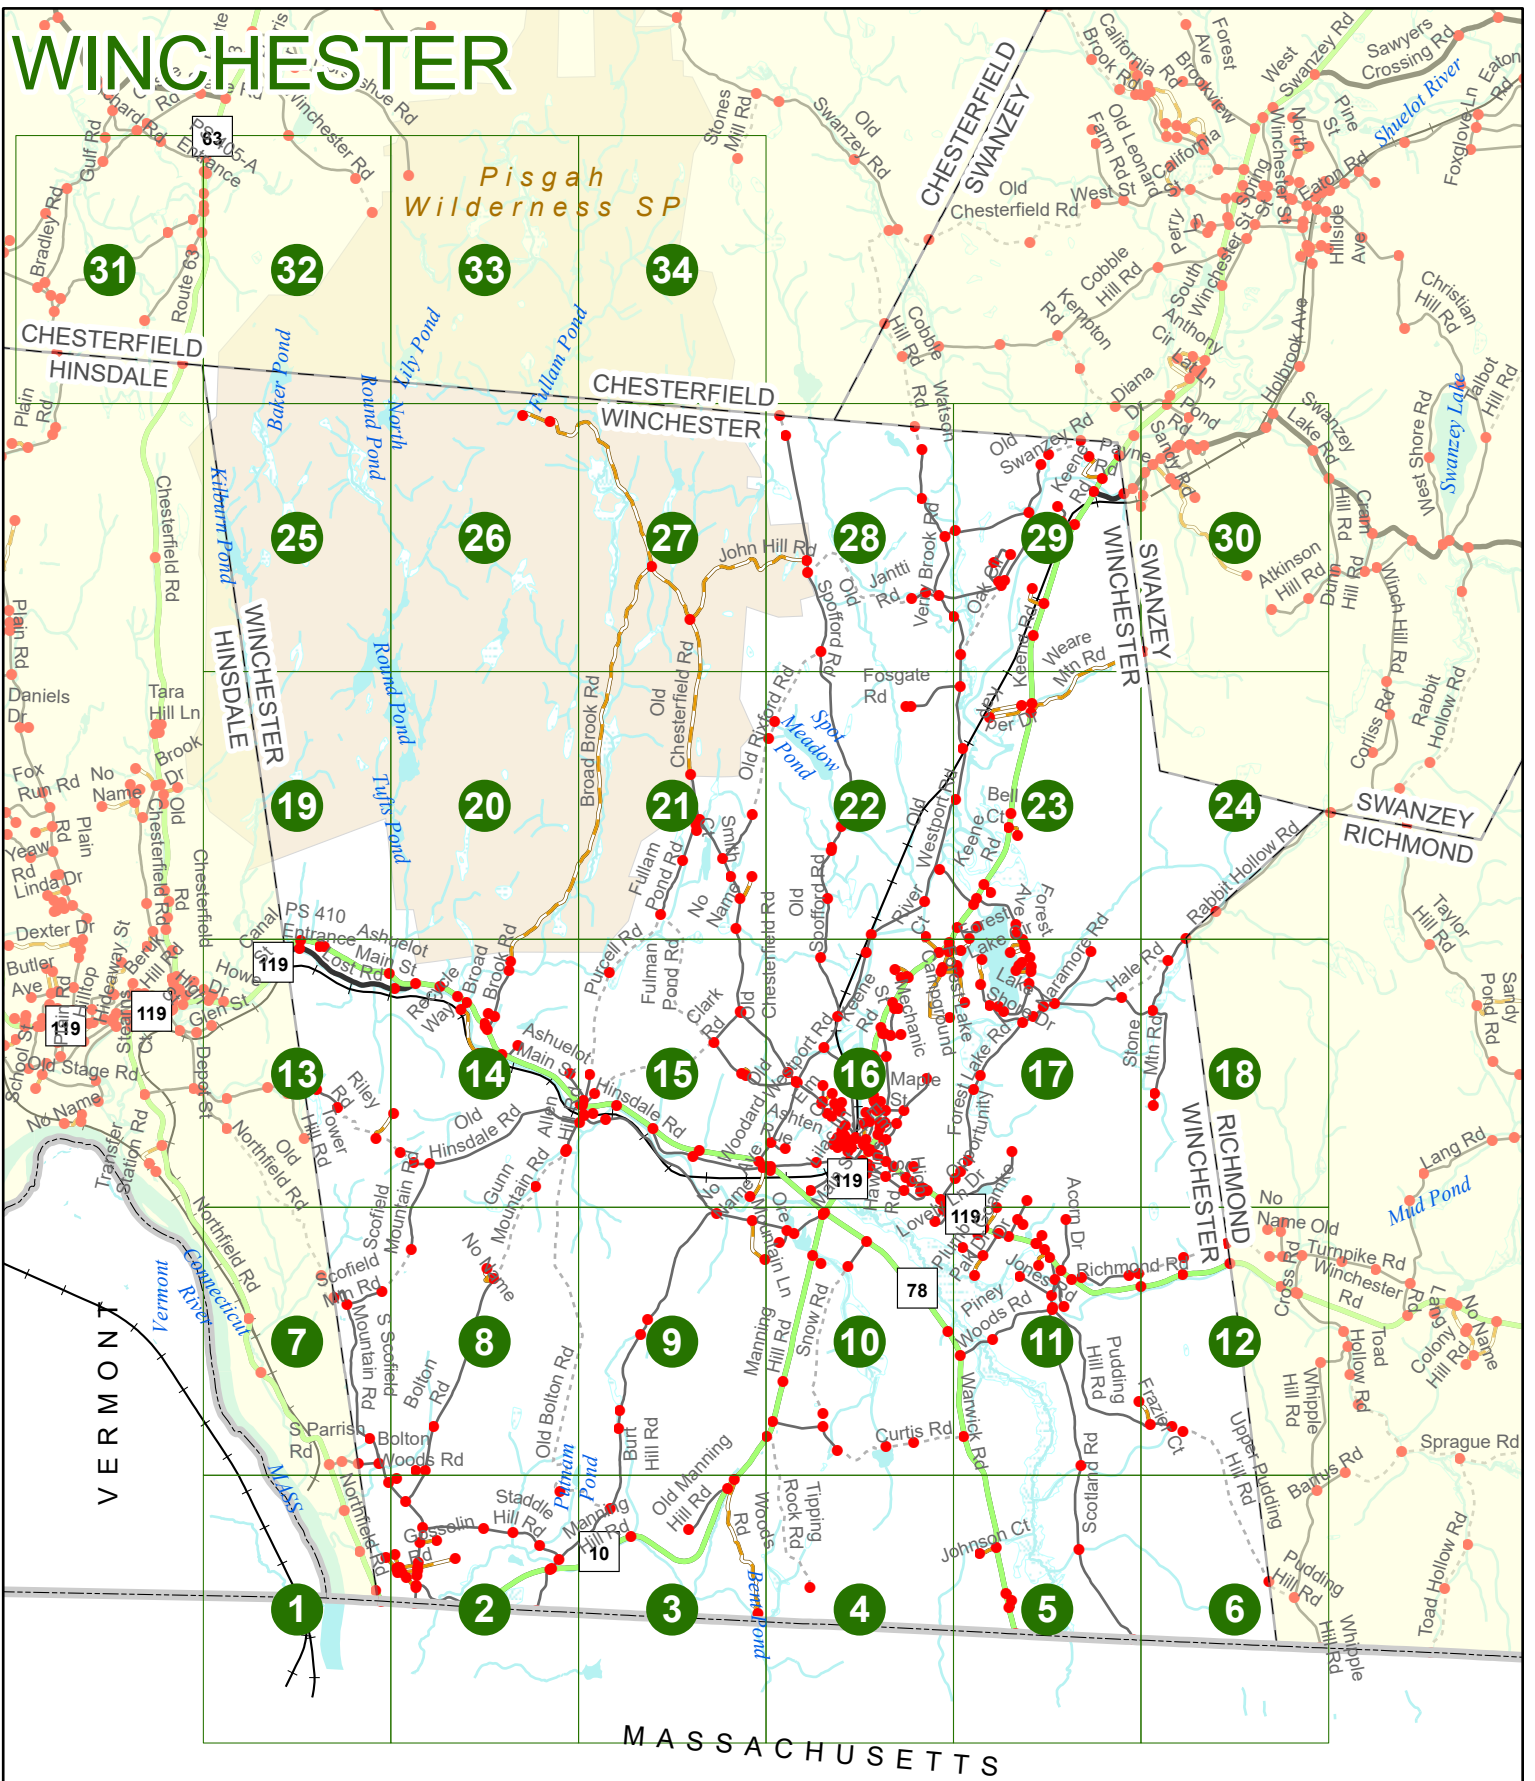

WINCHESTER