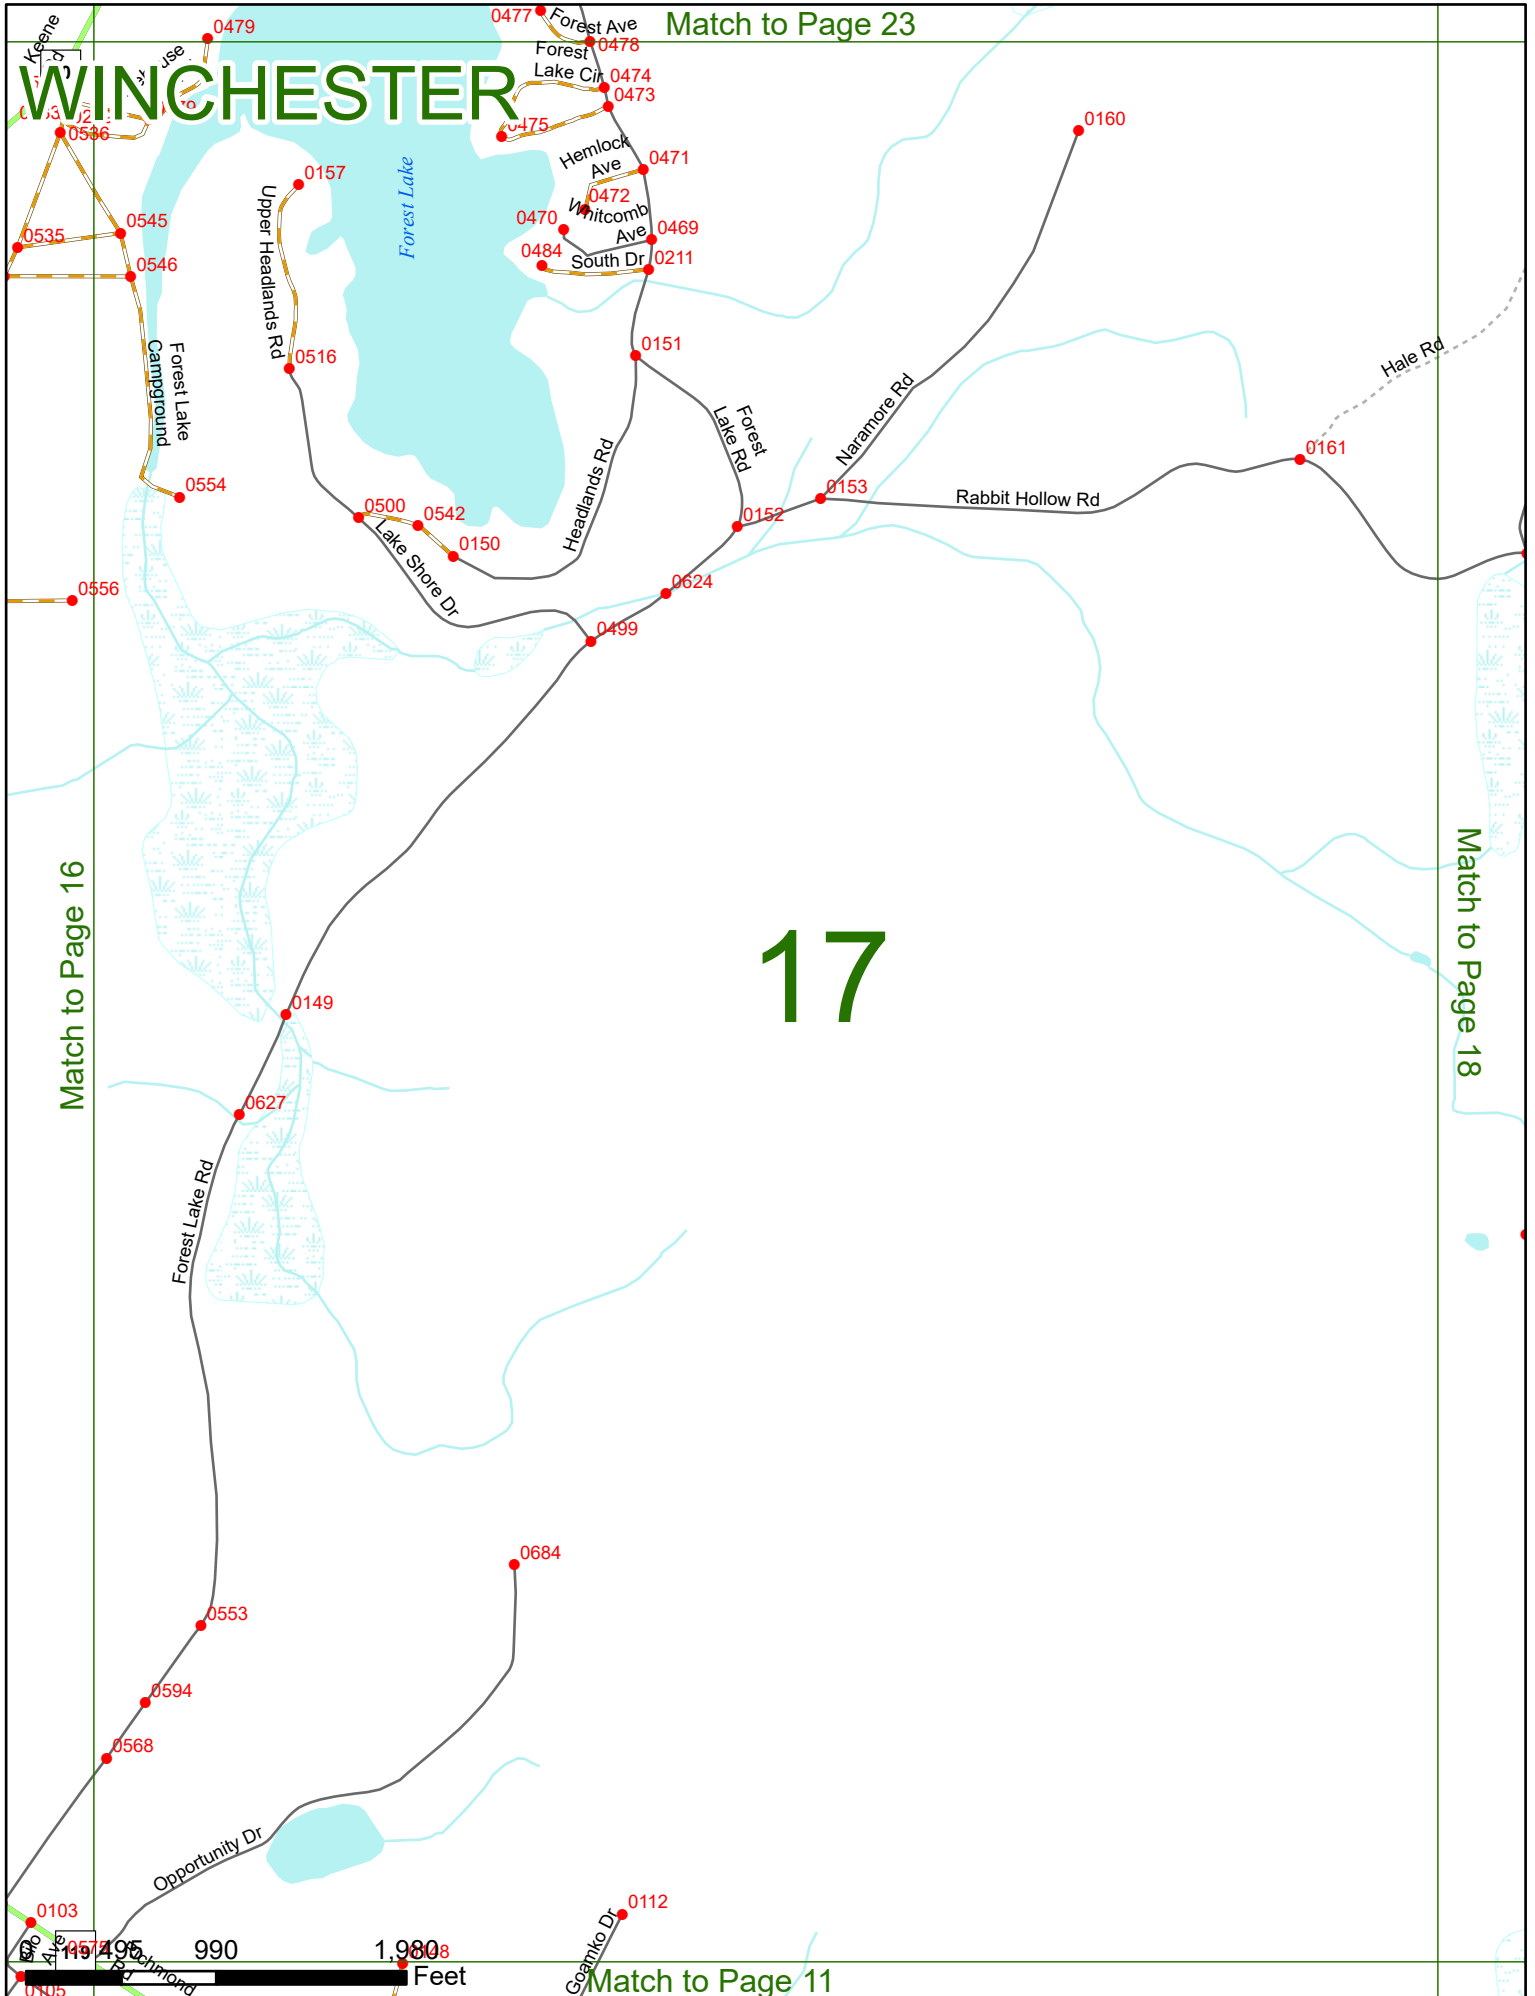

Match to Page 23

WINCHESTER

17

Match to Page 16

Match to Page 18

Match to Page 11