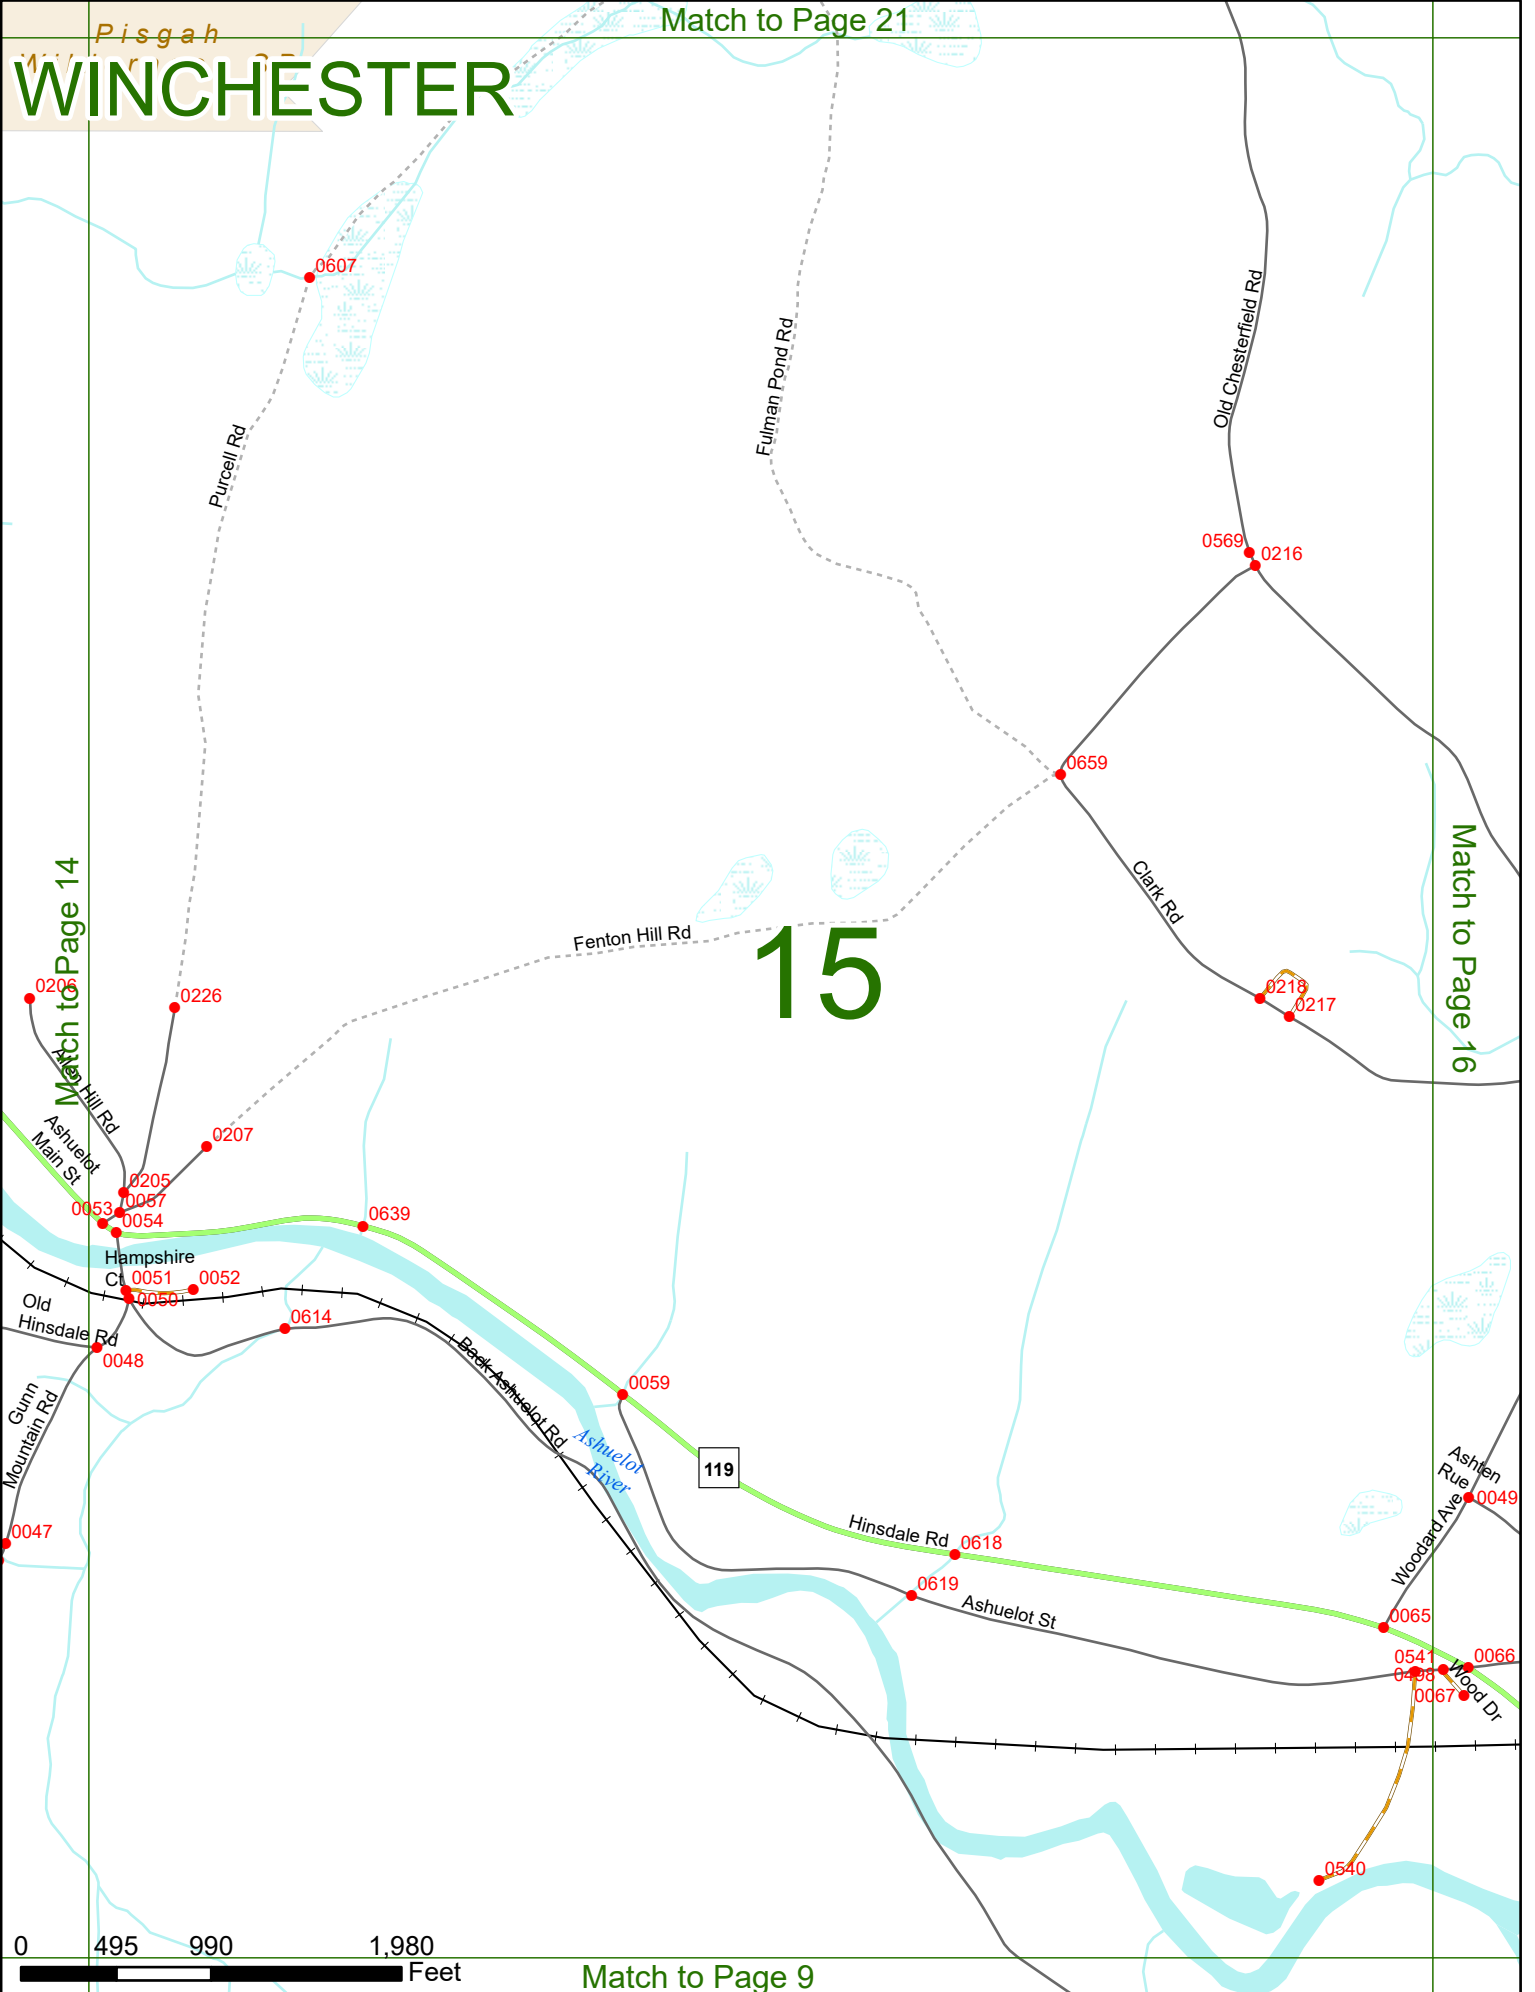

Pisgah
WINCHESTER

Match to Page 21

15

0 495 990 1,980 Feet

Match to Page 9

Match to Page 16

Match to Page 14