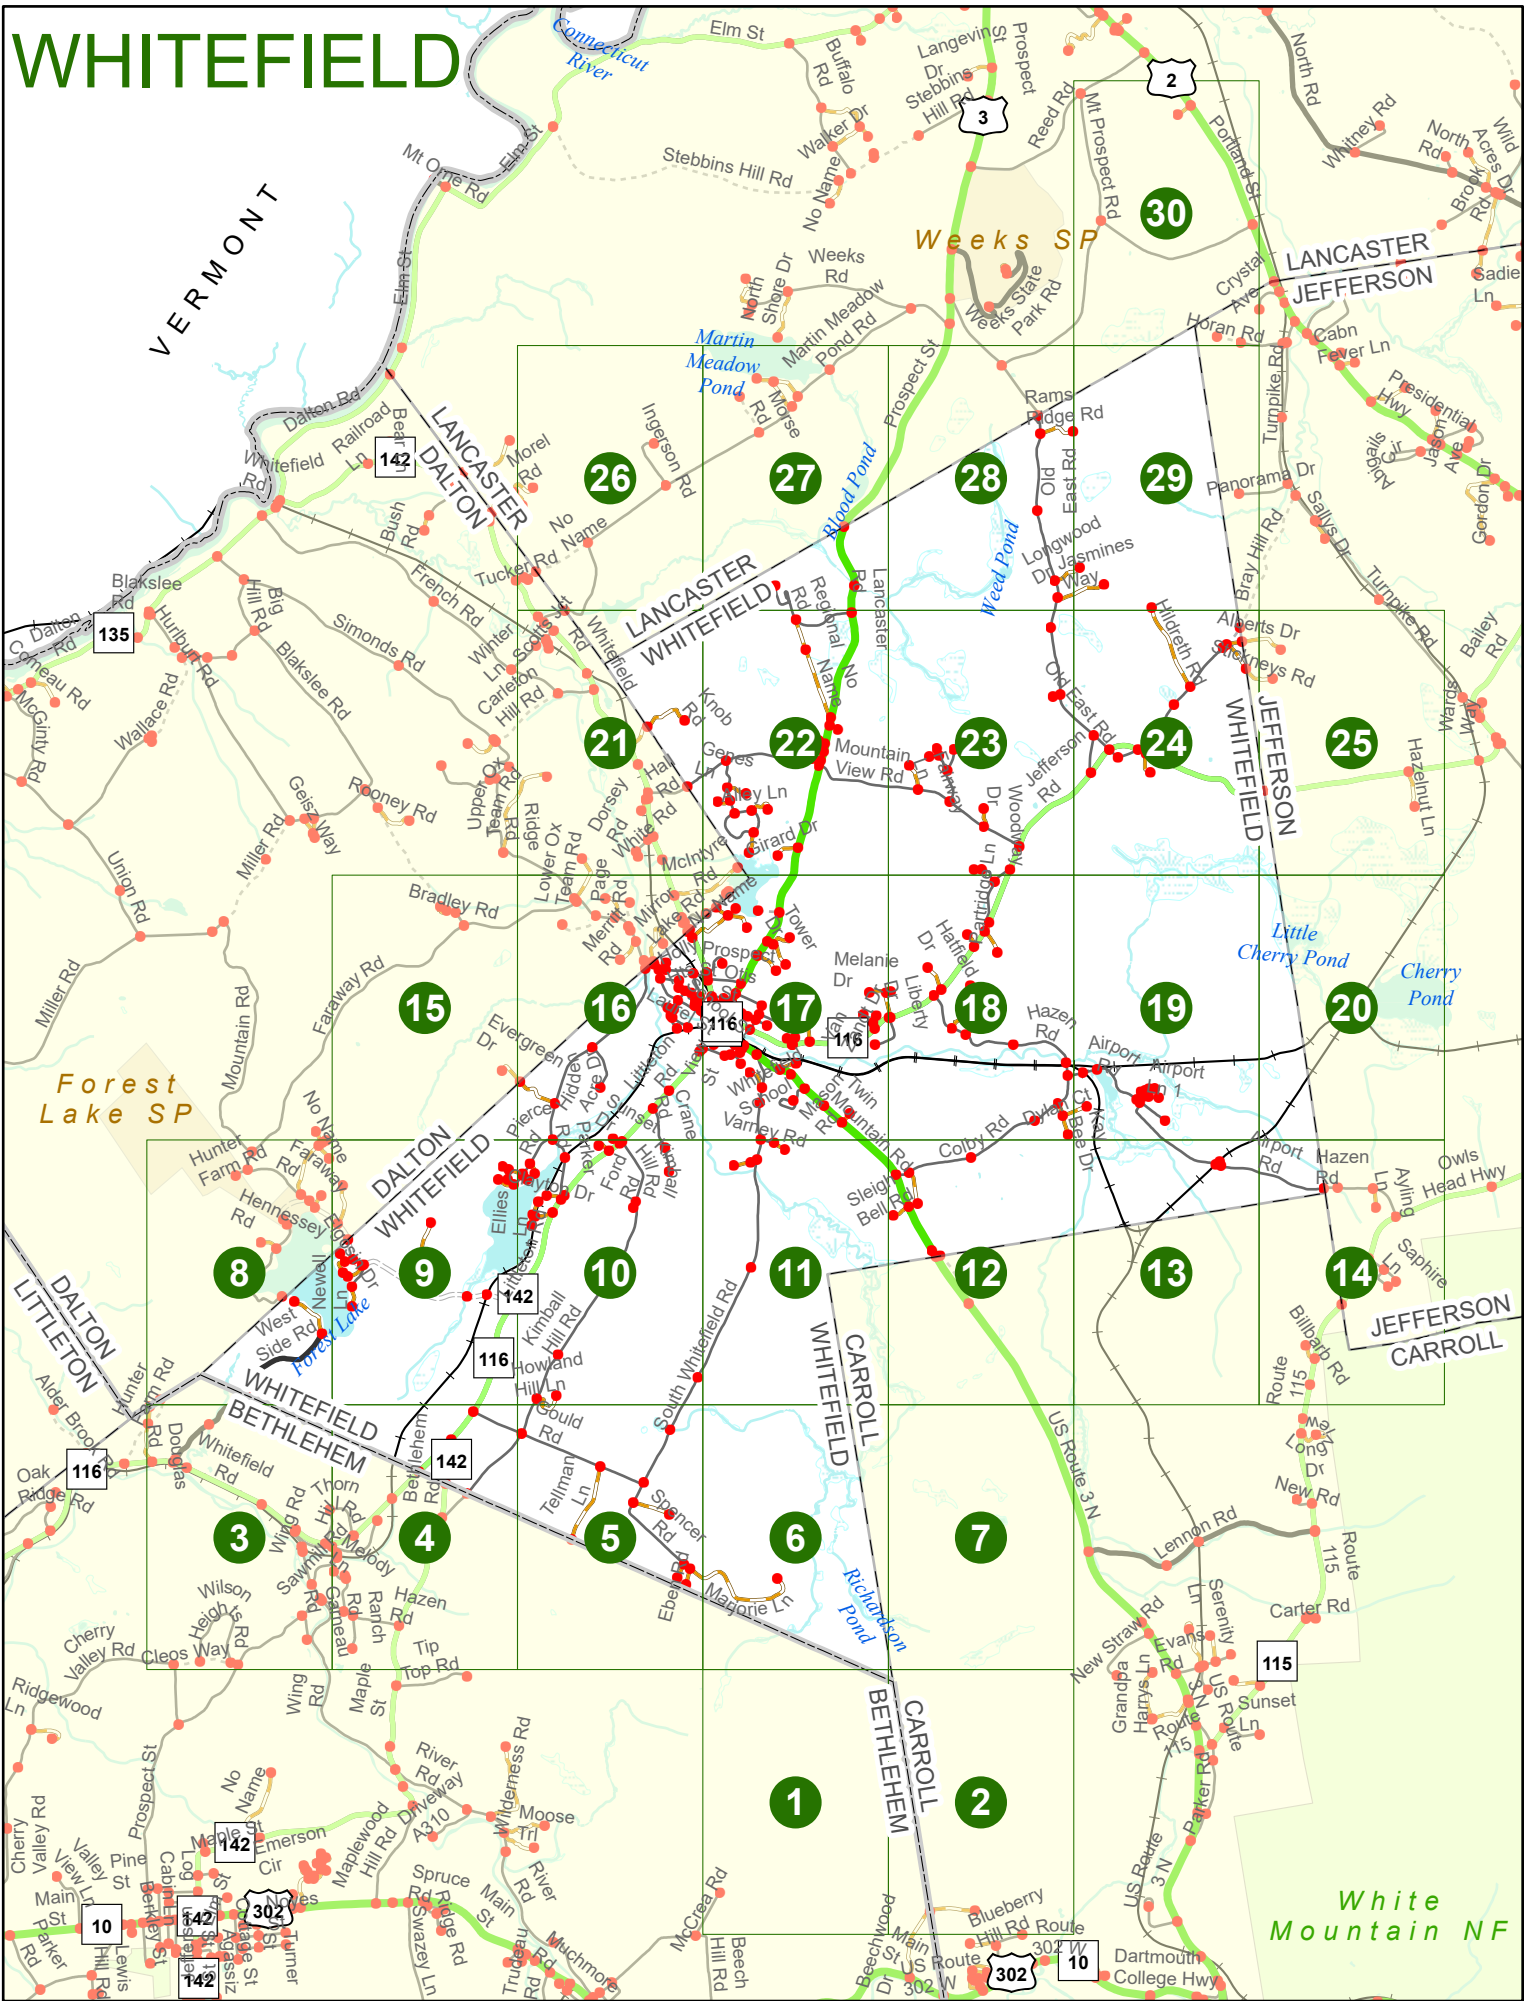

WHITEFIELD