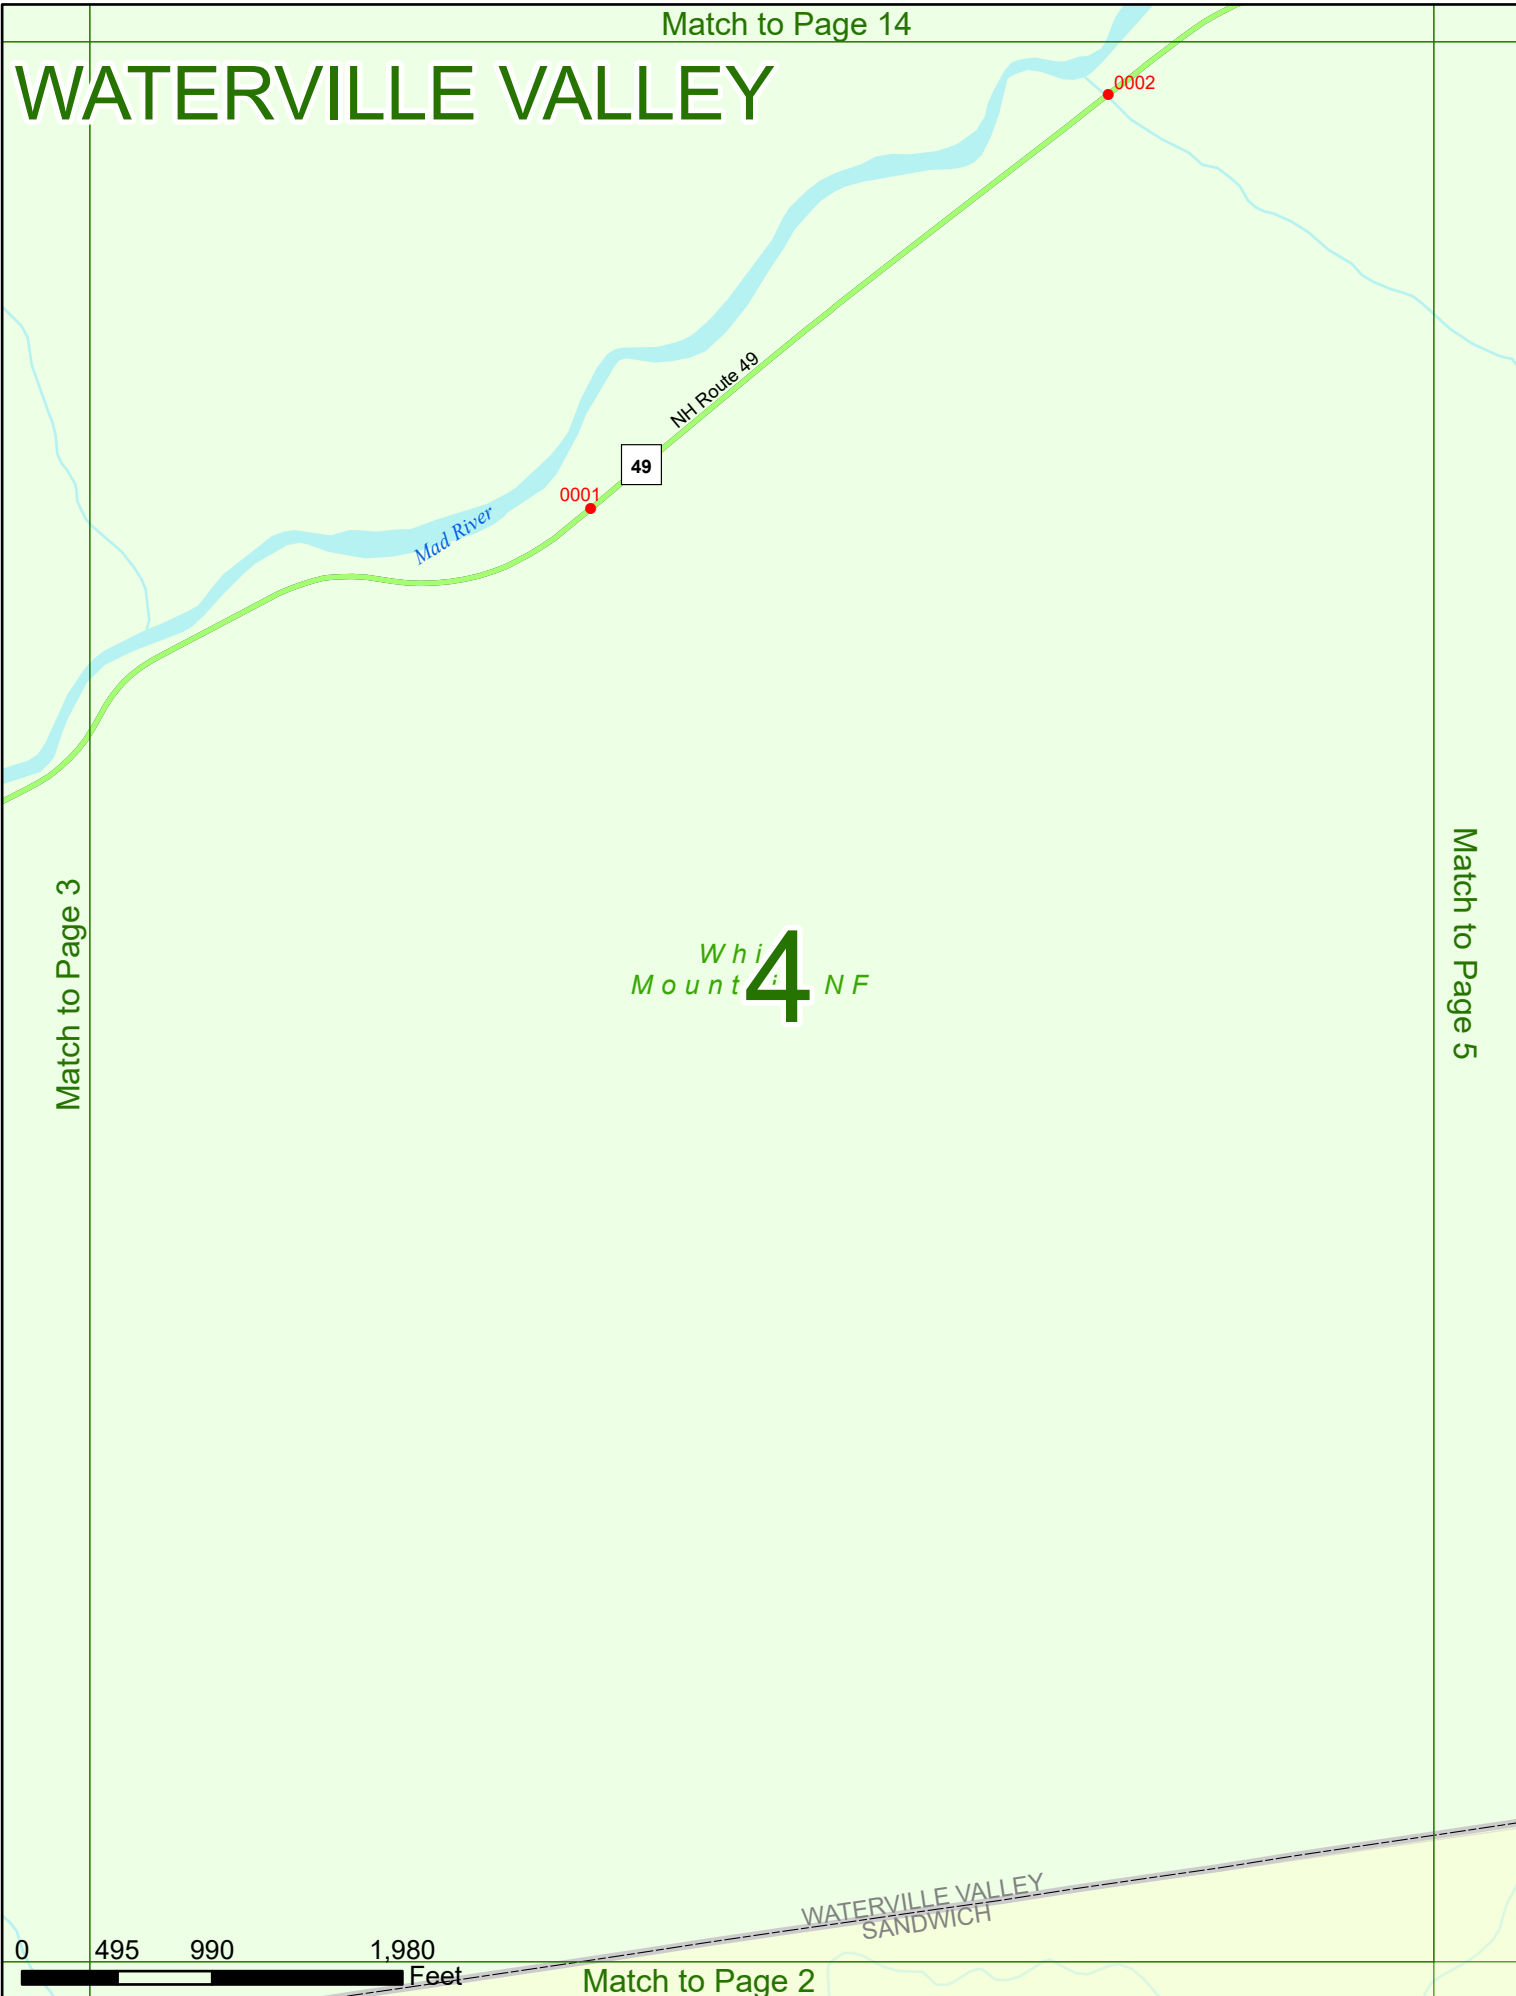

WATERVILLE VALLEY

Match to Page 3

Match to Page 5

Whi
Mount **4** NF

0 495 990 1,980 Feet

Match to Page 2

WATERVILLE VALLEY
SANDWICH