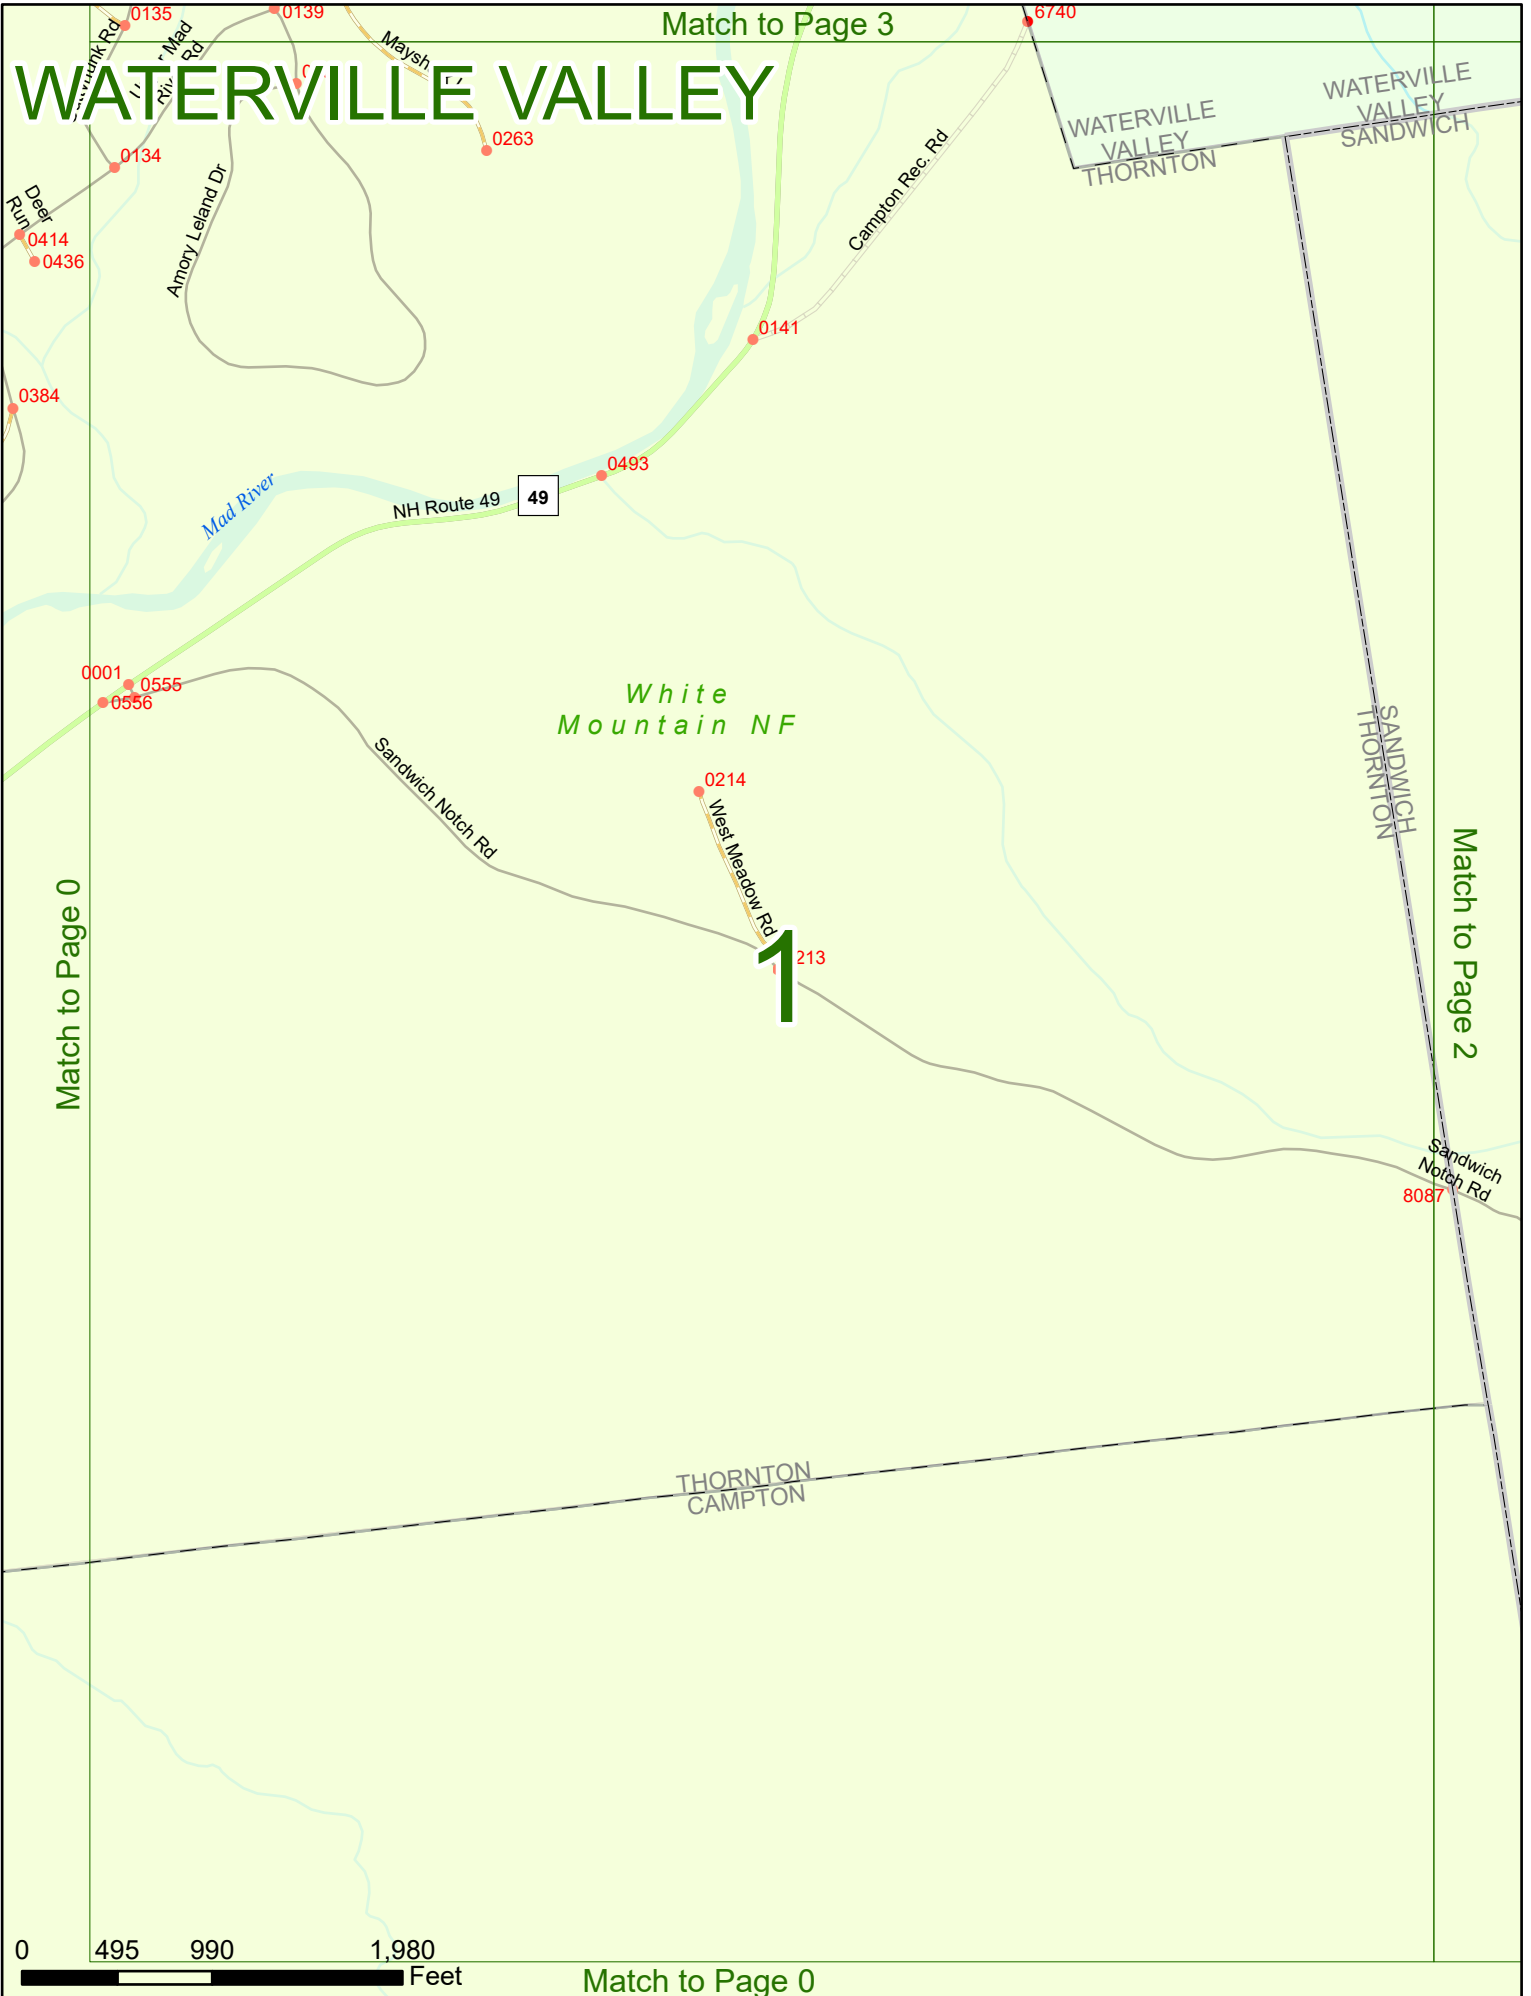

WATERVILLE VALLEY

Match to Page 3

Match to Page 0

Match to Page 2

0 495 990 1,980 Feet

Match to Page 0