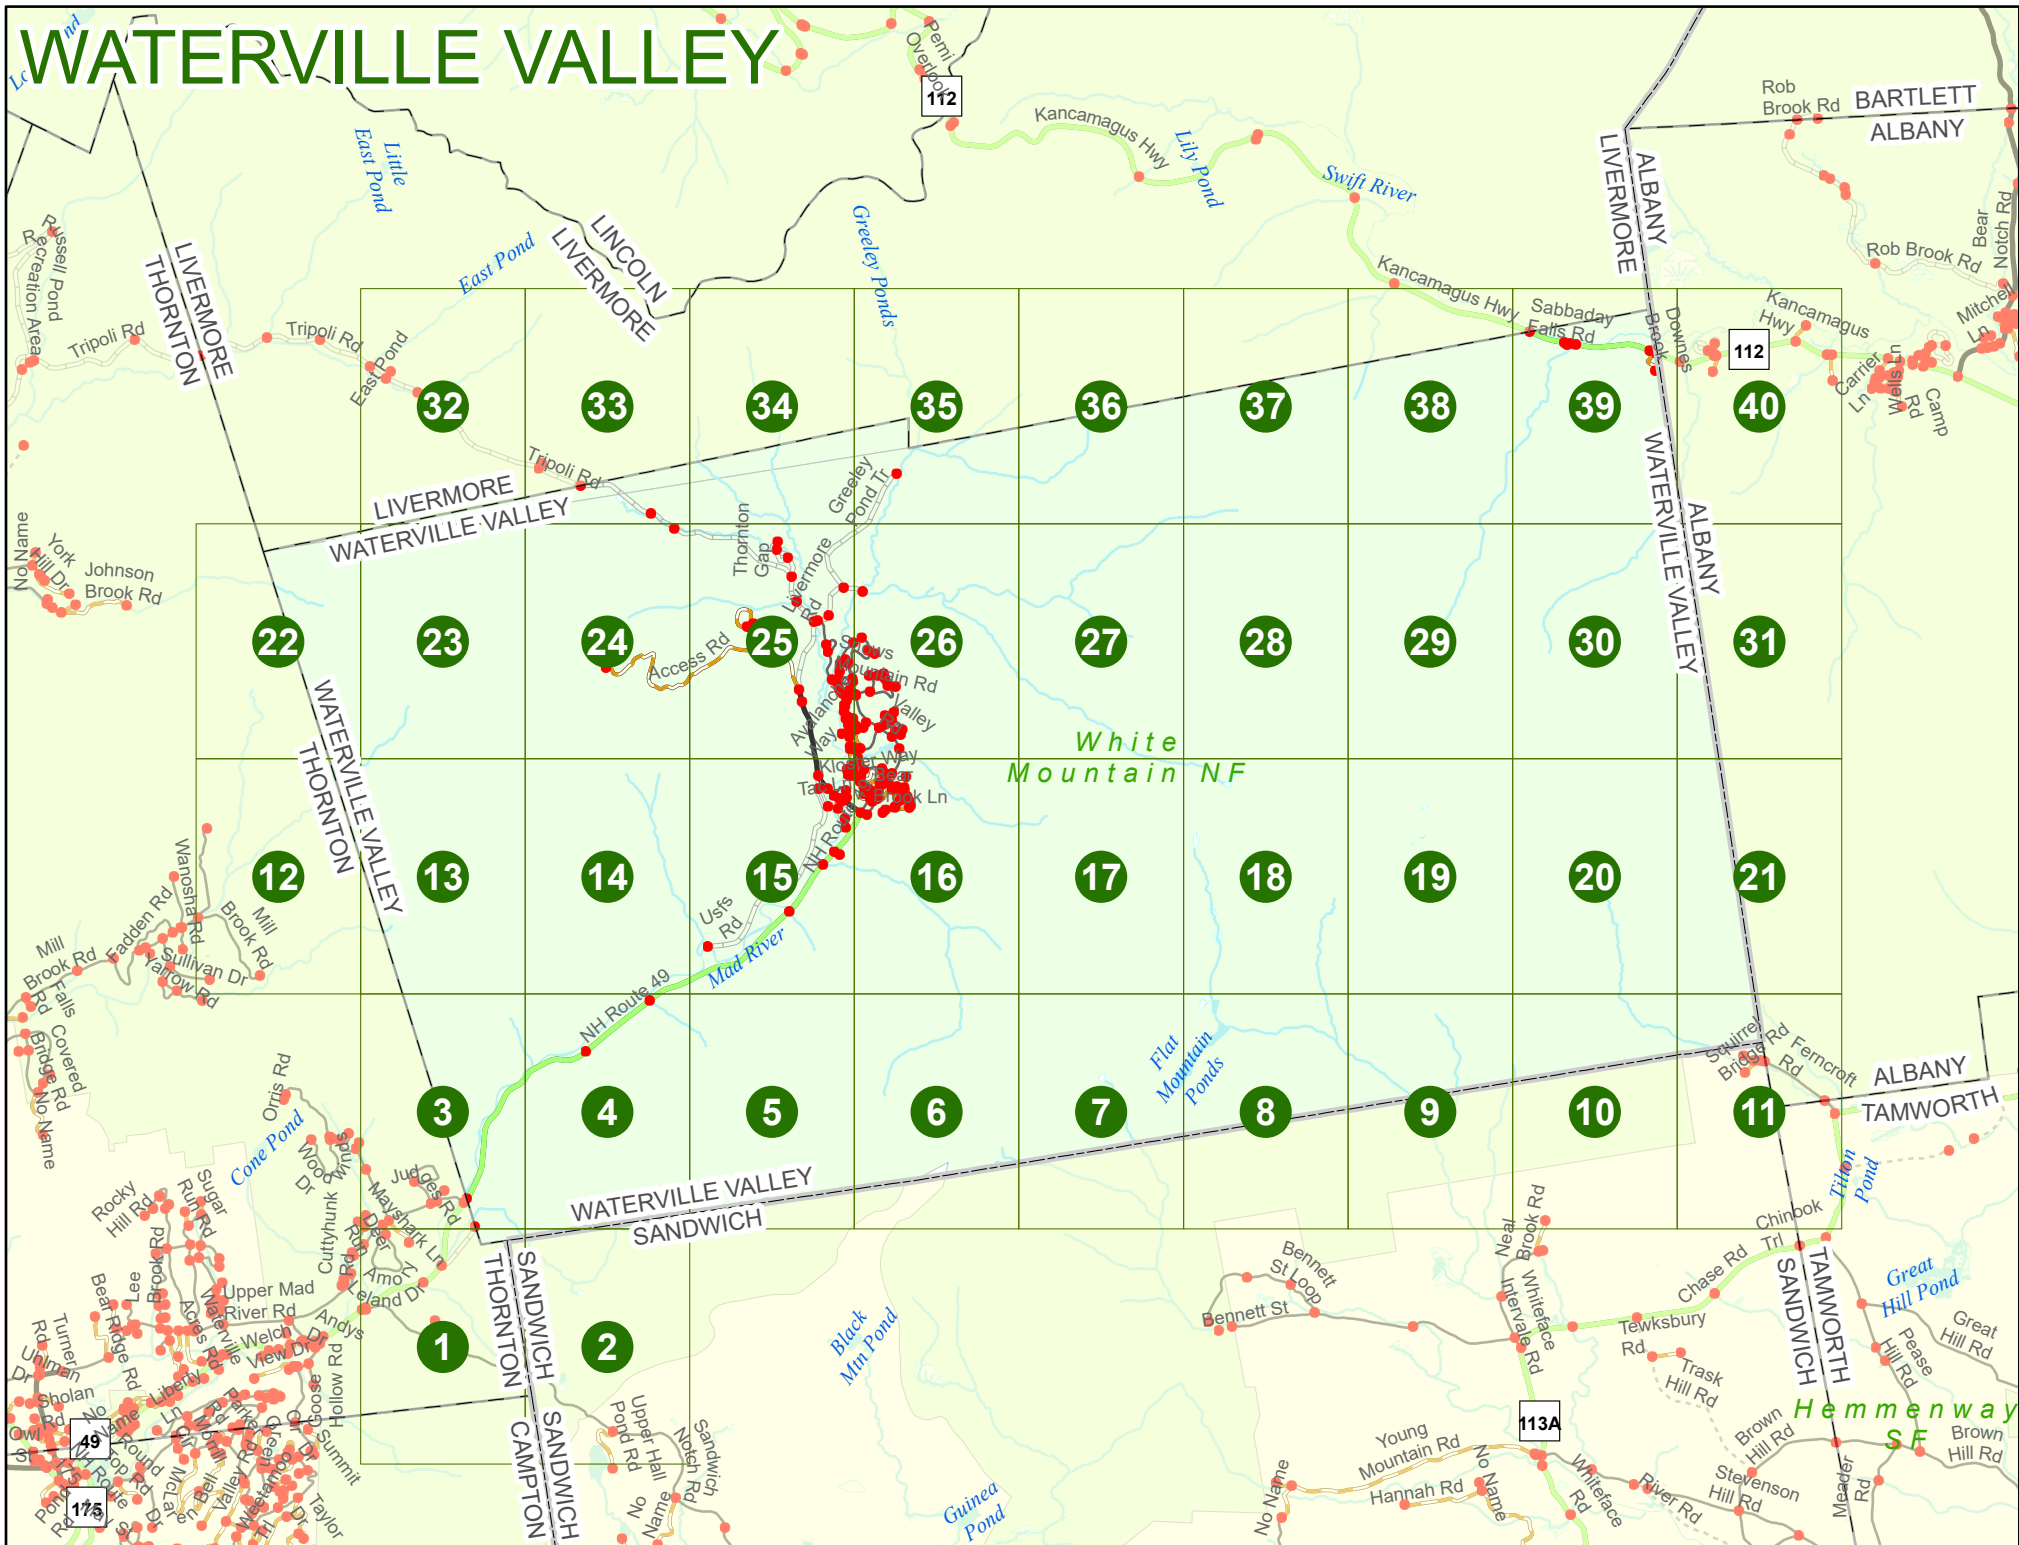

WATERVILLE VALLEY