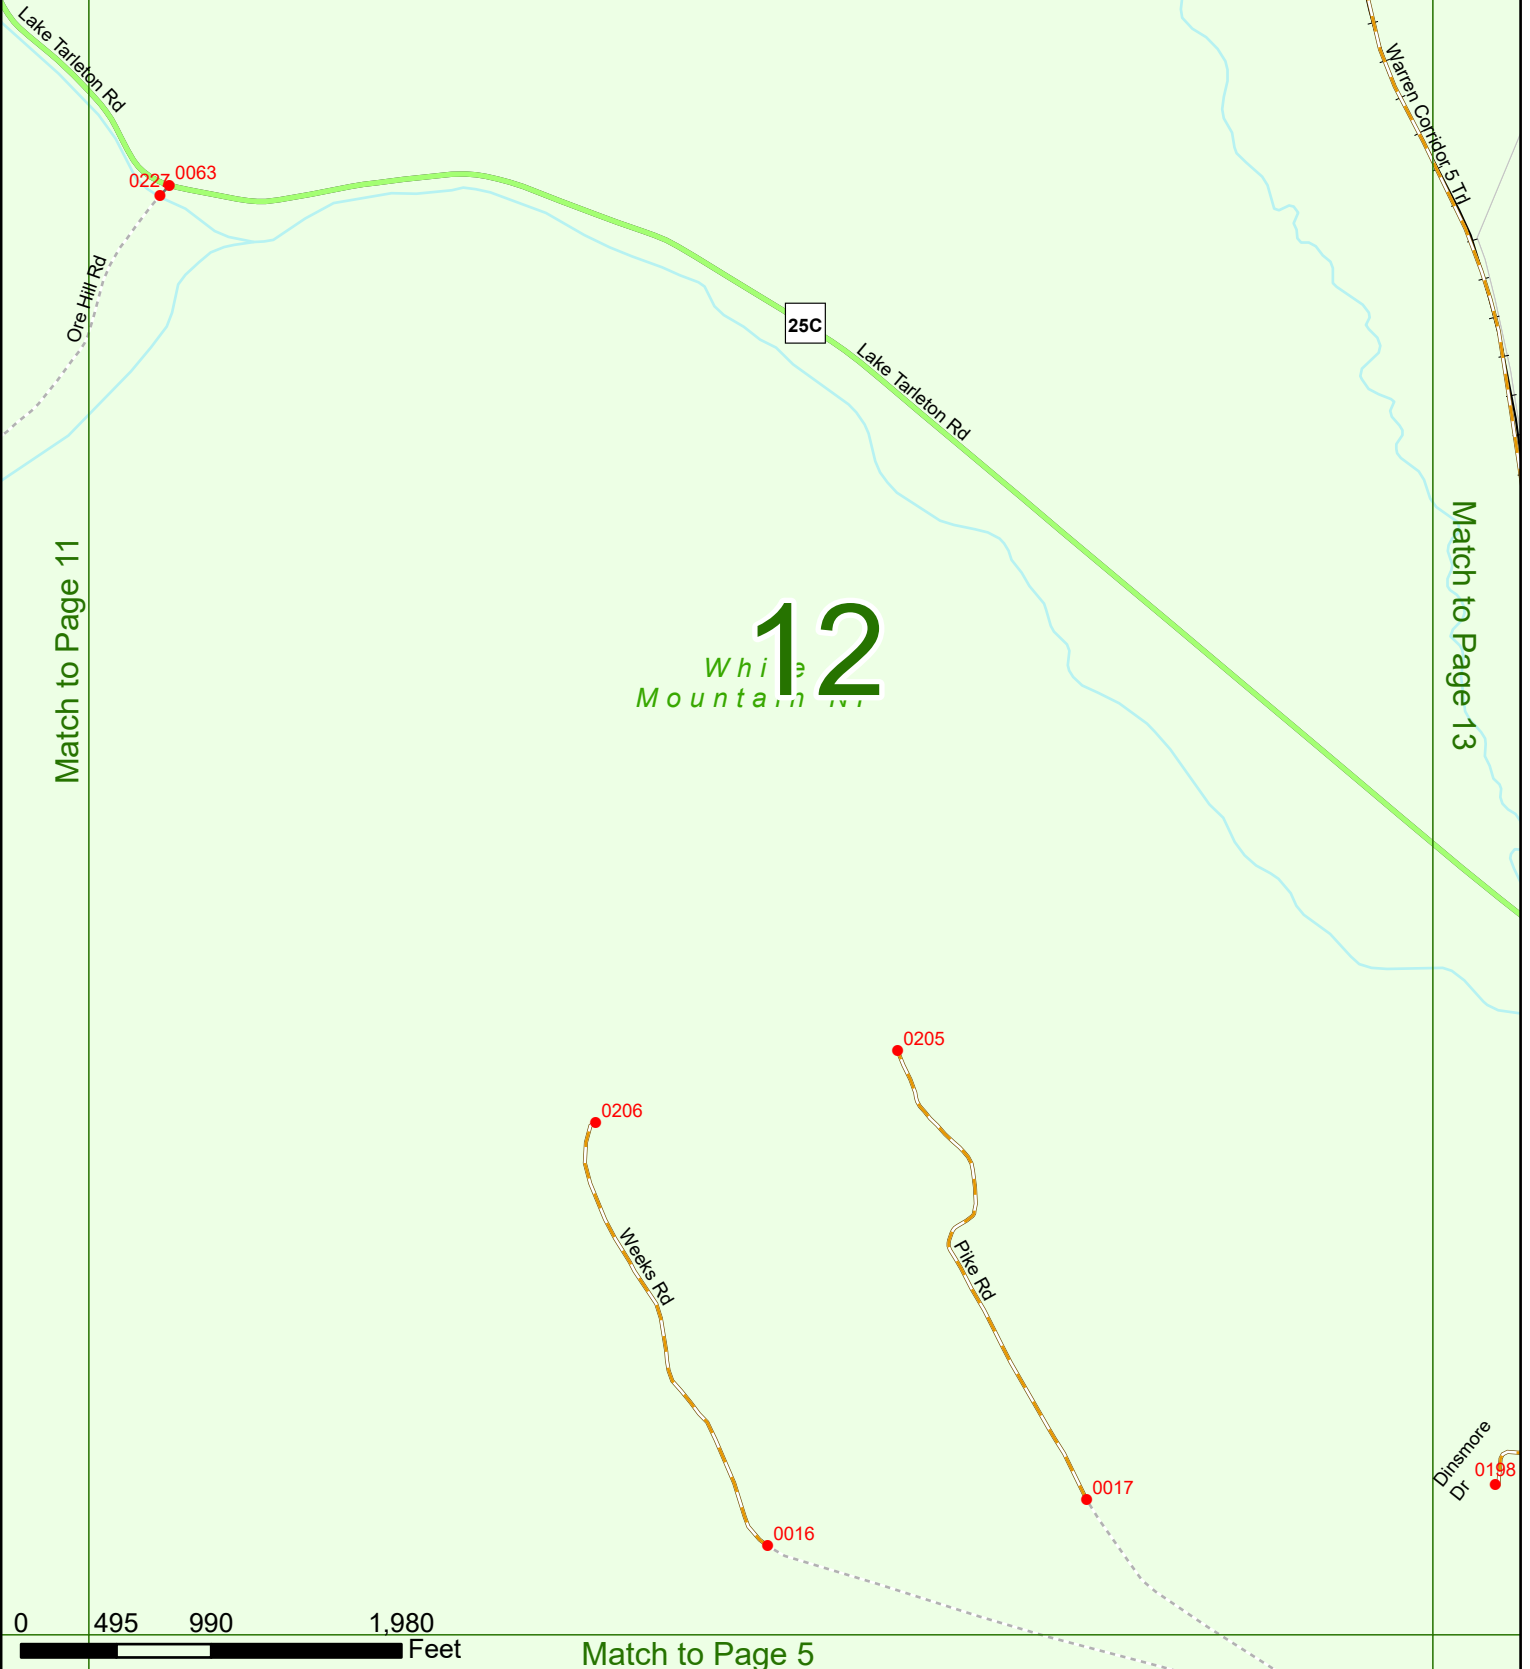

WARREN

Match to Page 11

Match to Page 13

12

White Mountain

0 495 990 1,980 Feet

Match to Page 5

Dinsmore Dr 0198