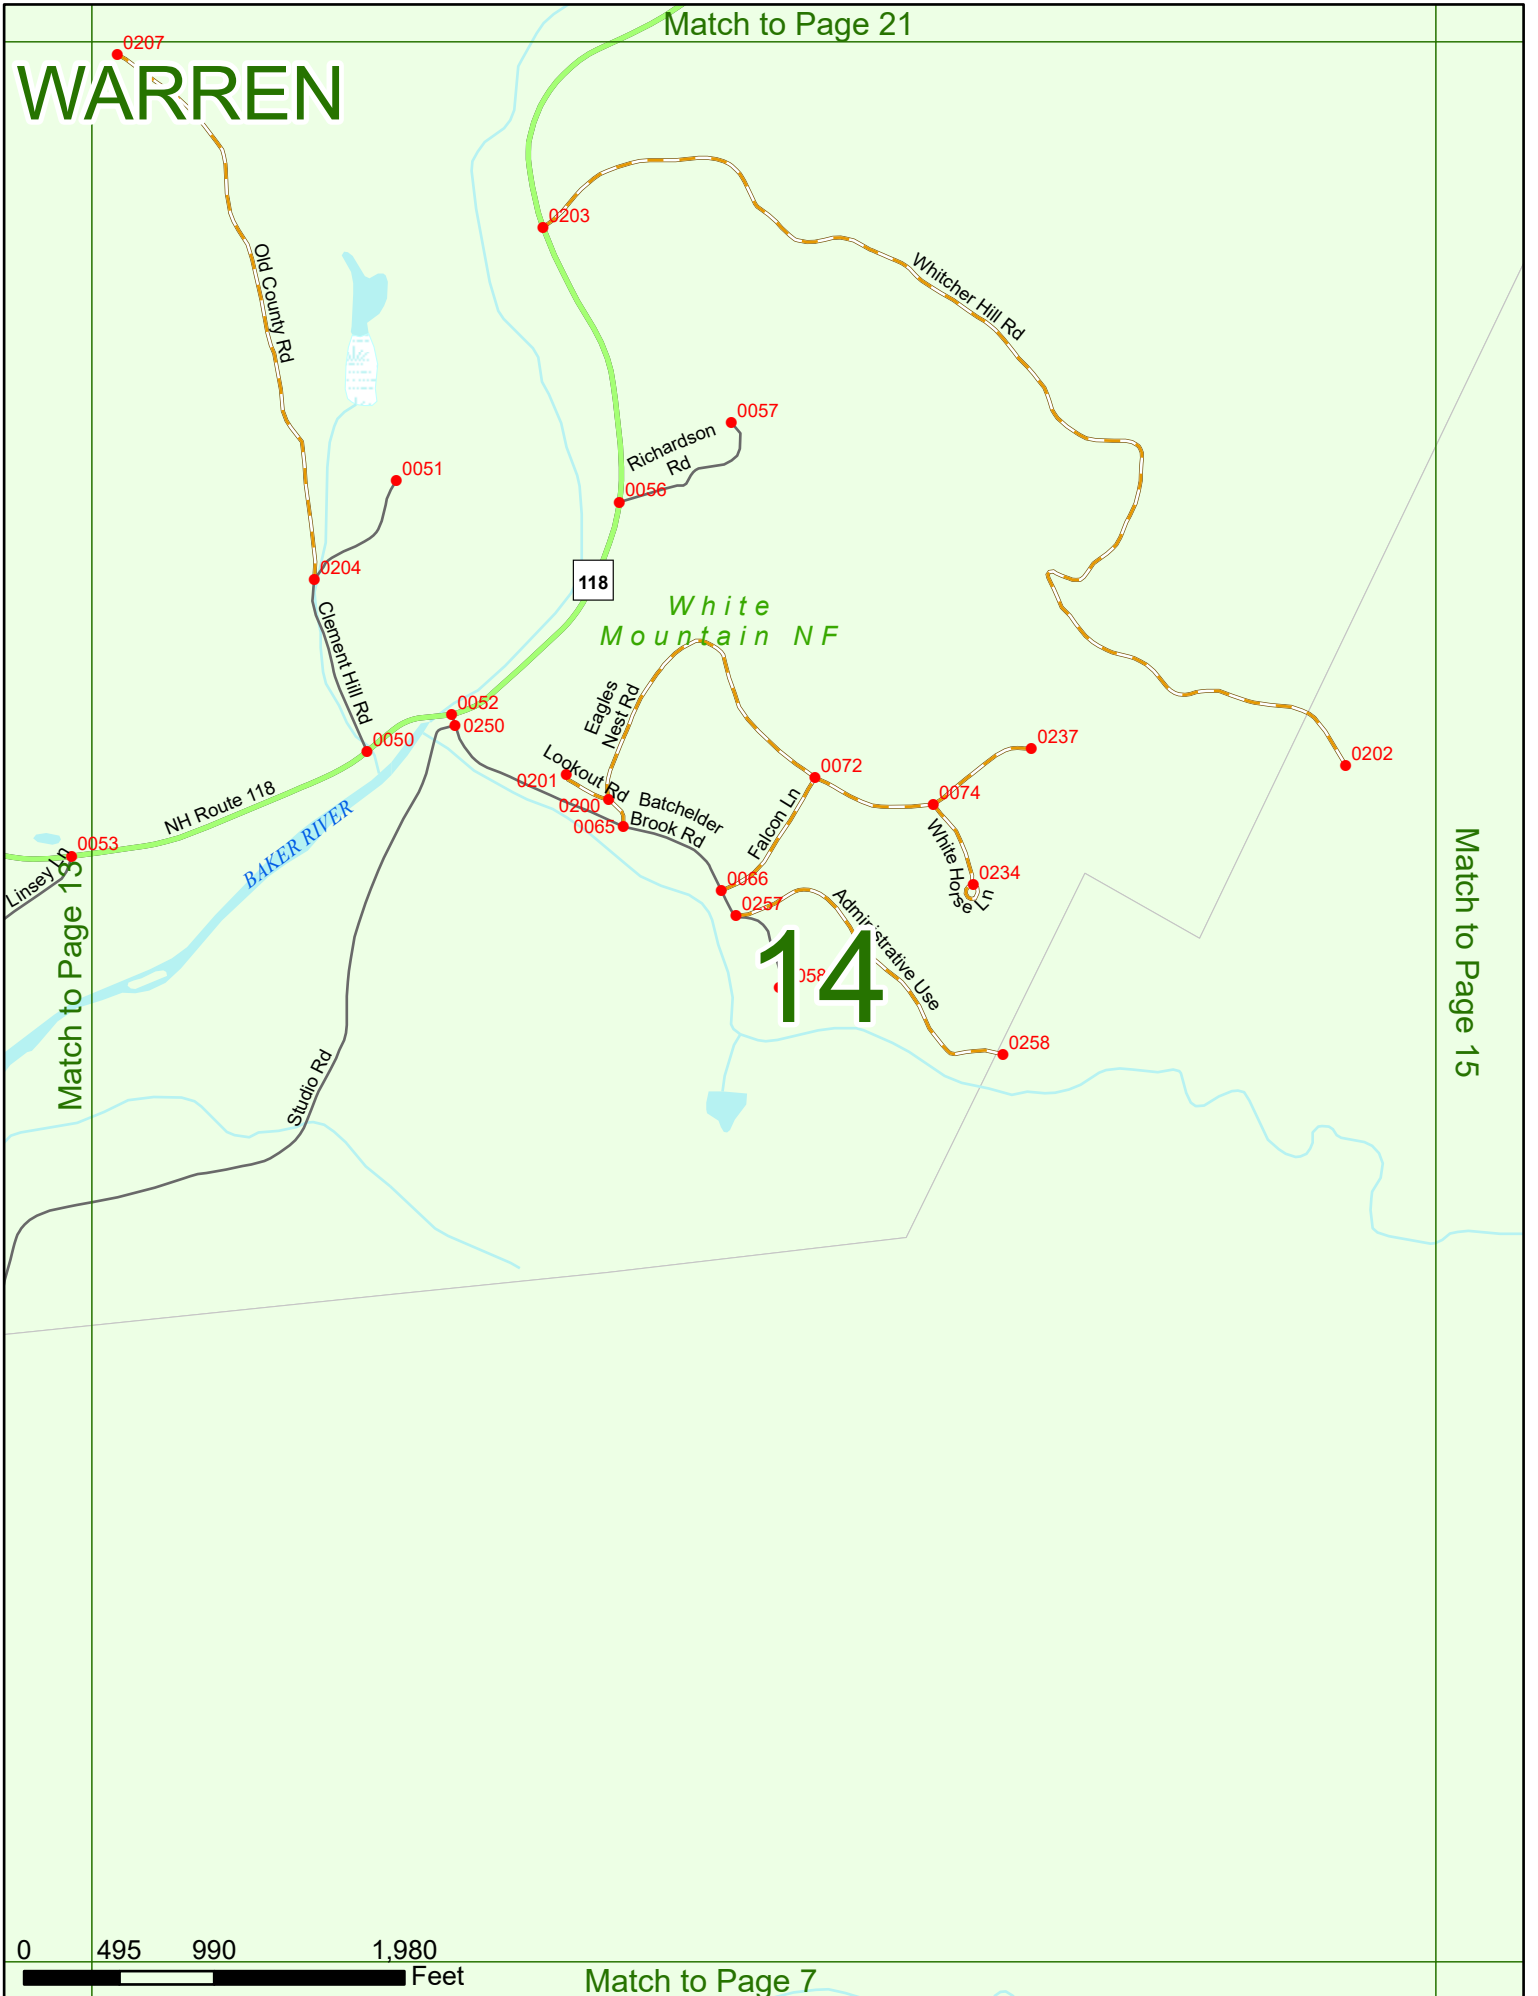

WARREN

Match to Page 21

Match to Page 13

Match to Page 15

14

0 495 990 1,980 Feet

Match to Page 7