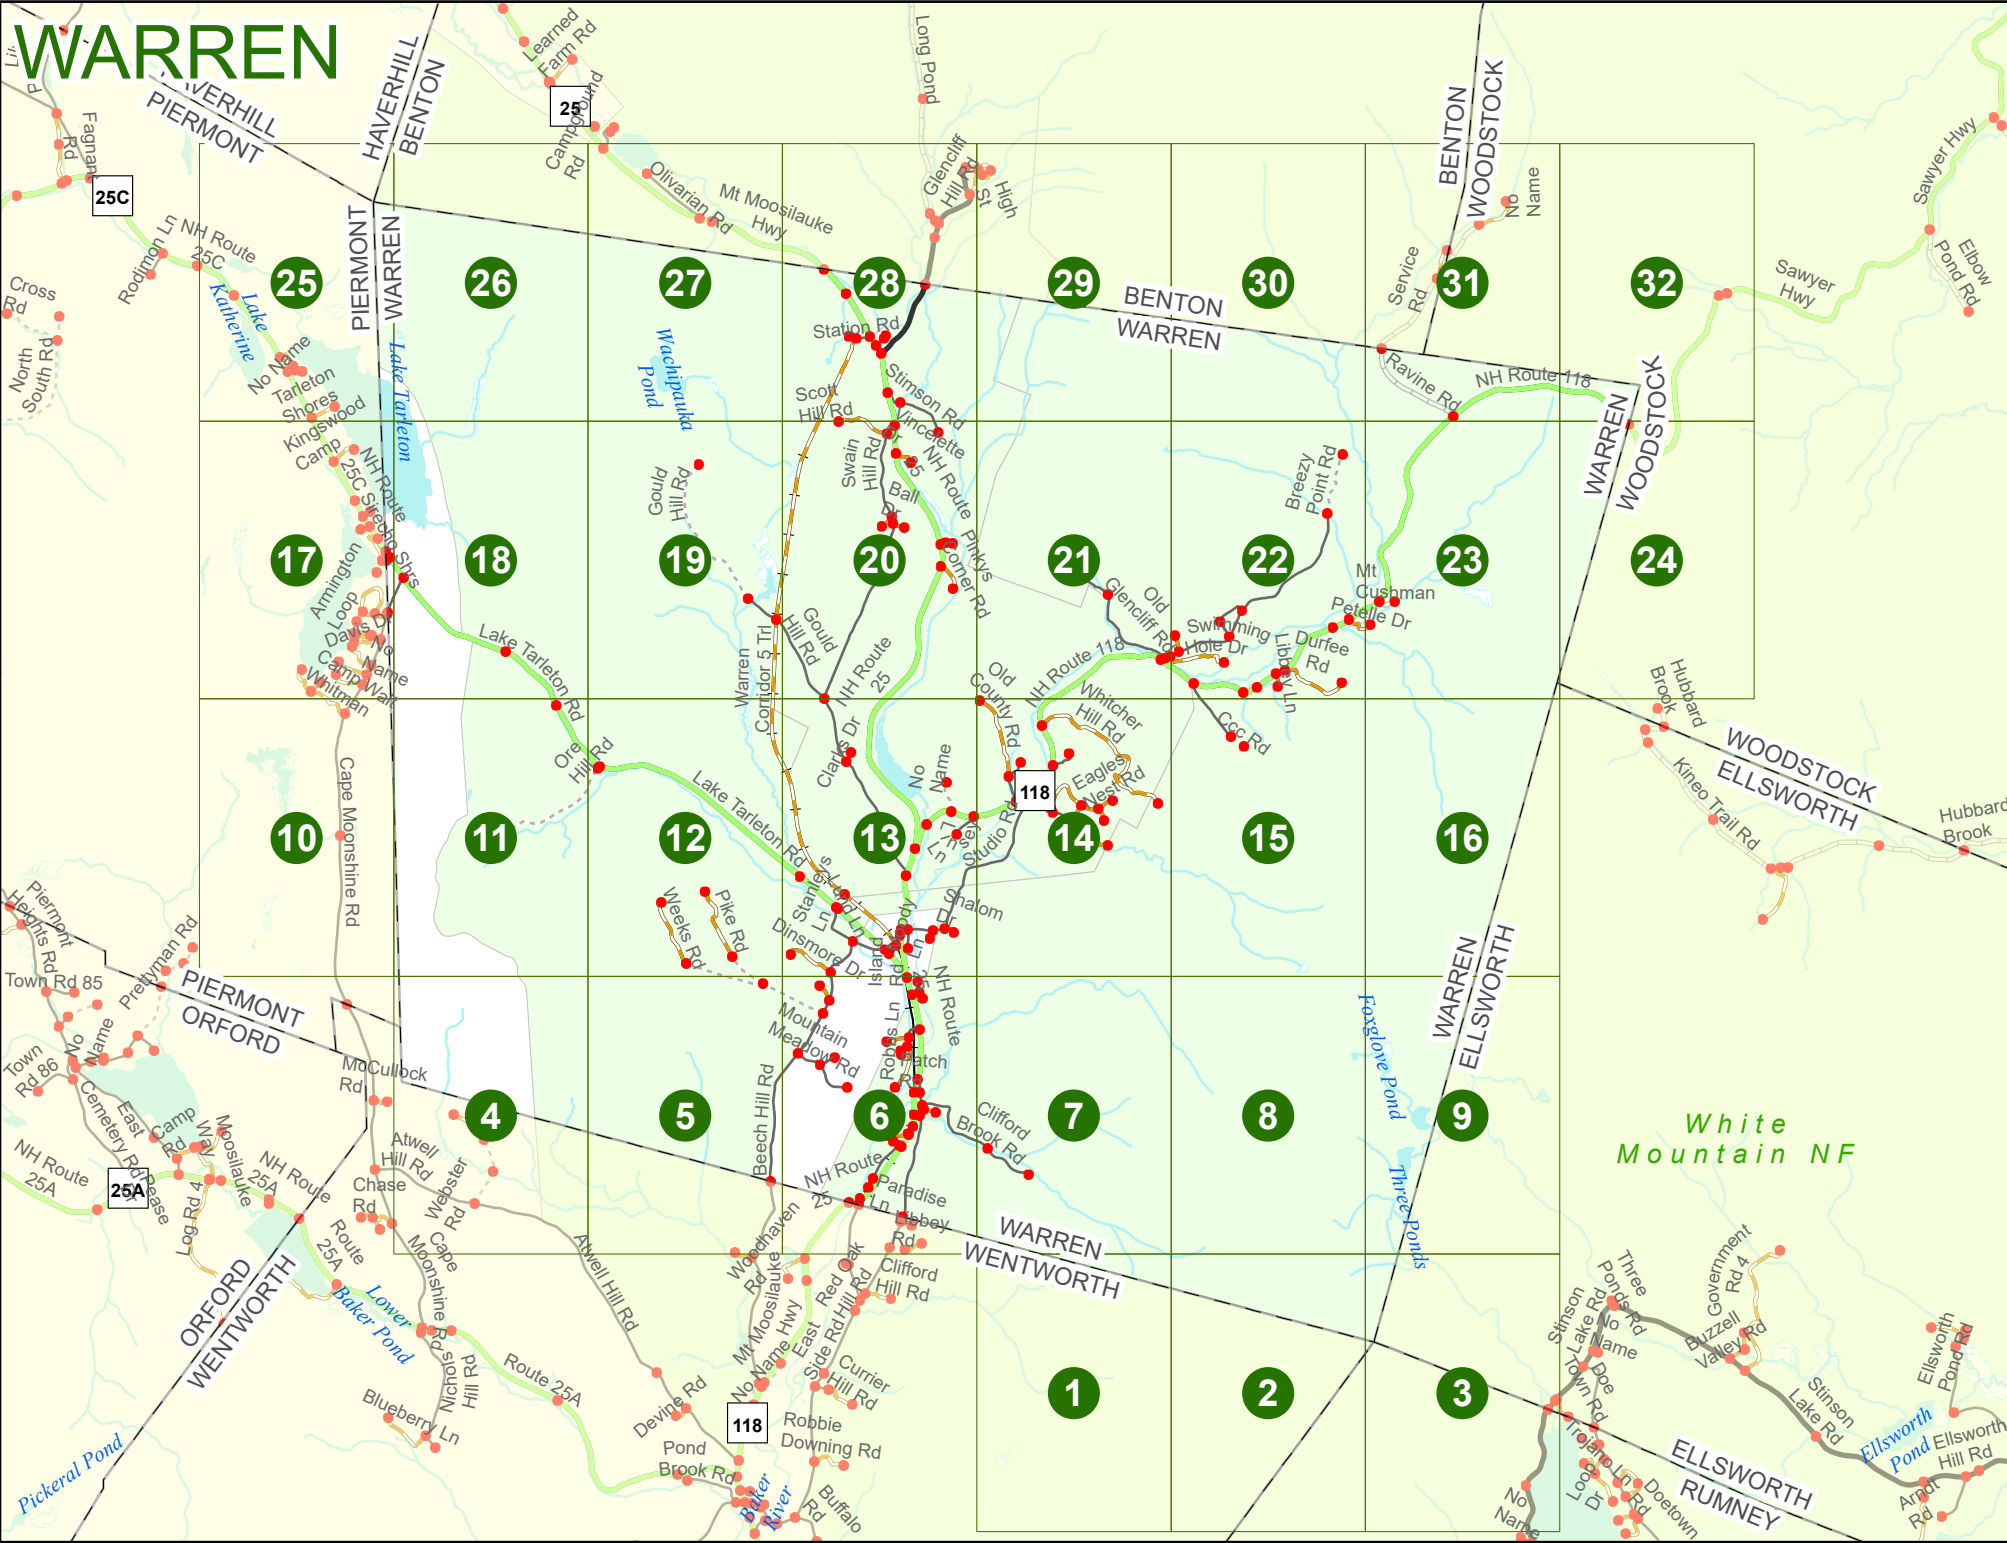

New Hampshire
DOT
 Department of Transportation

Maps and data sets are not guaranteed to be free from errors and omissions. Data is in a constant state of update and correction by various groups and agencies. Information displayed on this map is the best available at the time of publication.

2023 Nodal Reference Bookmap

LEGEND

NHDOT will accept crash locations based on the State of NH Uniform Police Traffic Accident Report.

Crash occurred on:

Option 1 Street Address
 123 Main Street

Option 2 Route No and/or Distance from NESW Intesecting Road, Bridge,
 Street name Intersecting Street Town/County line
 Main Street 500 E Oak Street

Option 3 First Node Distance from First Node Second Node
 515 212 632

Option 4 Route No and/or Mile Marker on Interstate Only NESW Mile (Marker)
 Street name
 189S 700 feet S 36.8

Option 3 – Example

Street Name Loudon Road
First Node 803
Distance from First Node 318 Ft
Second Node 813