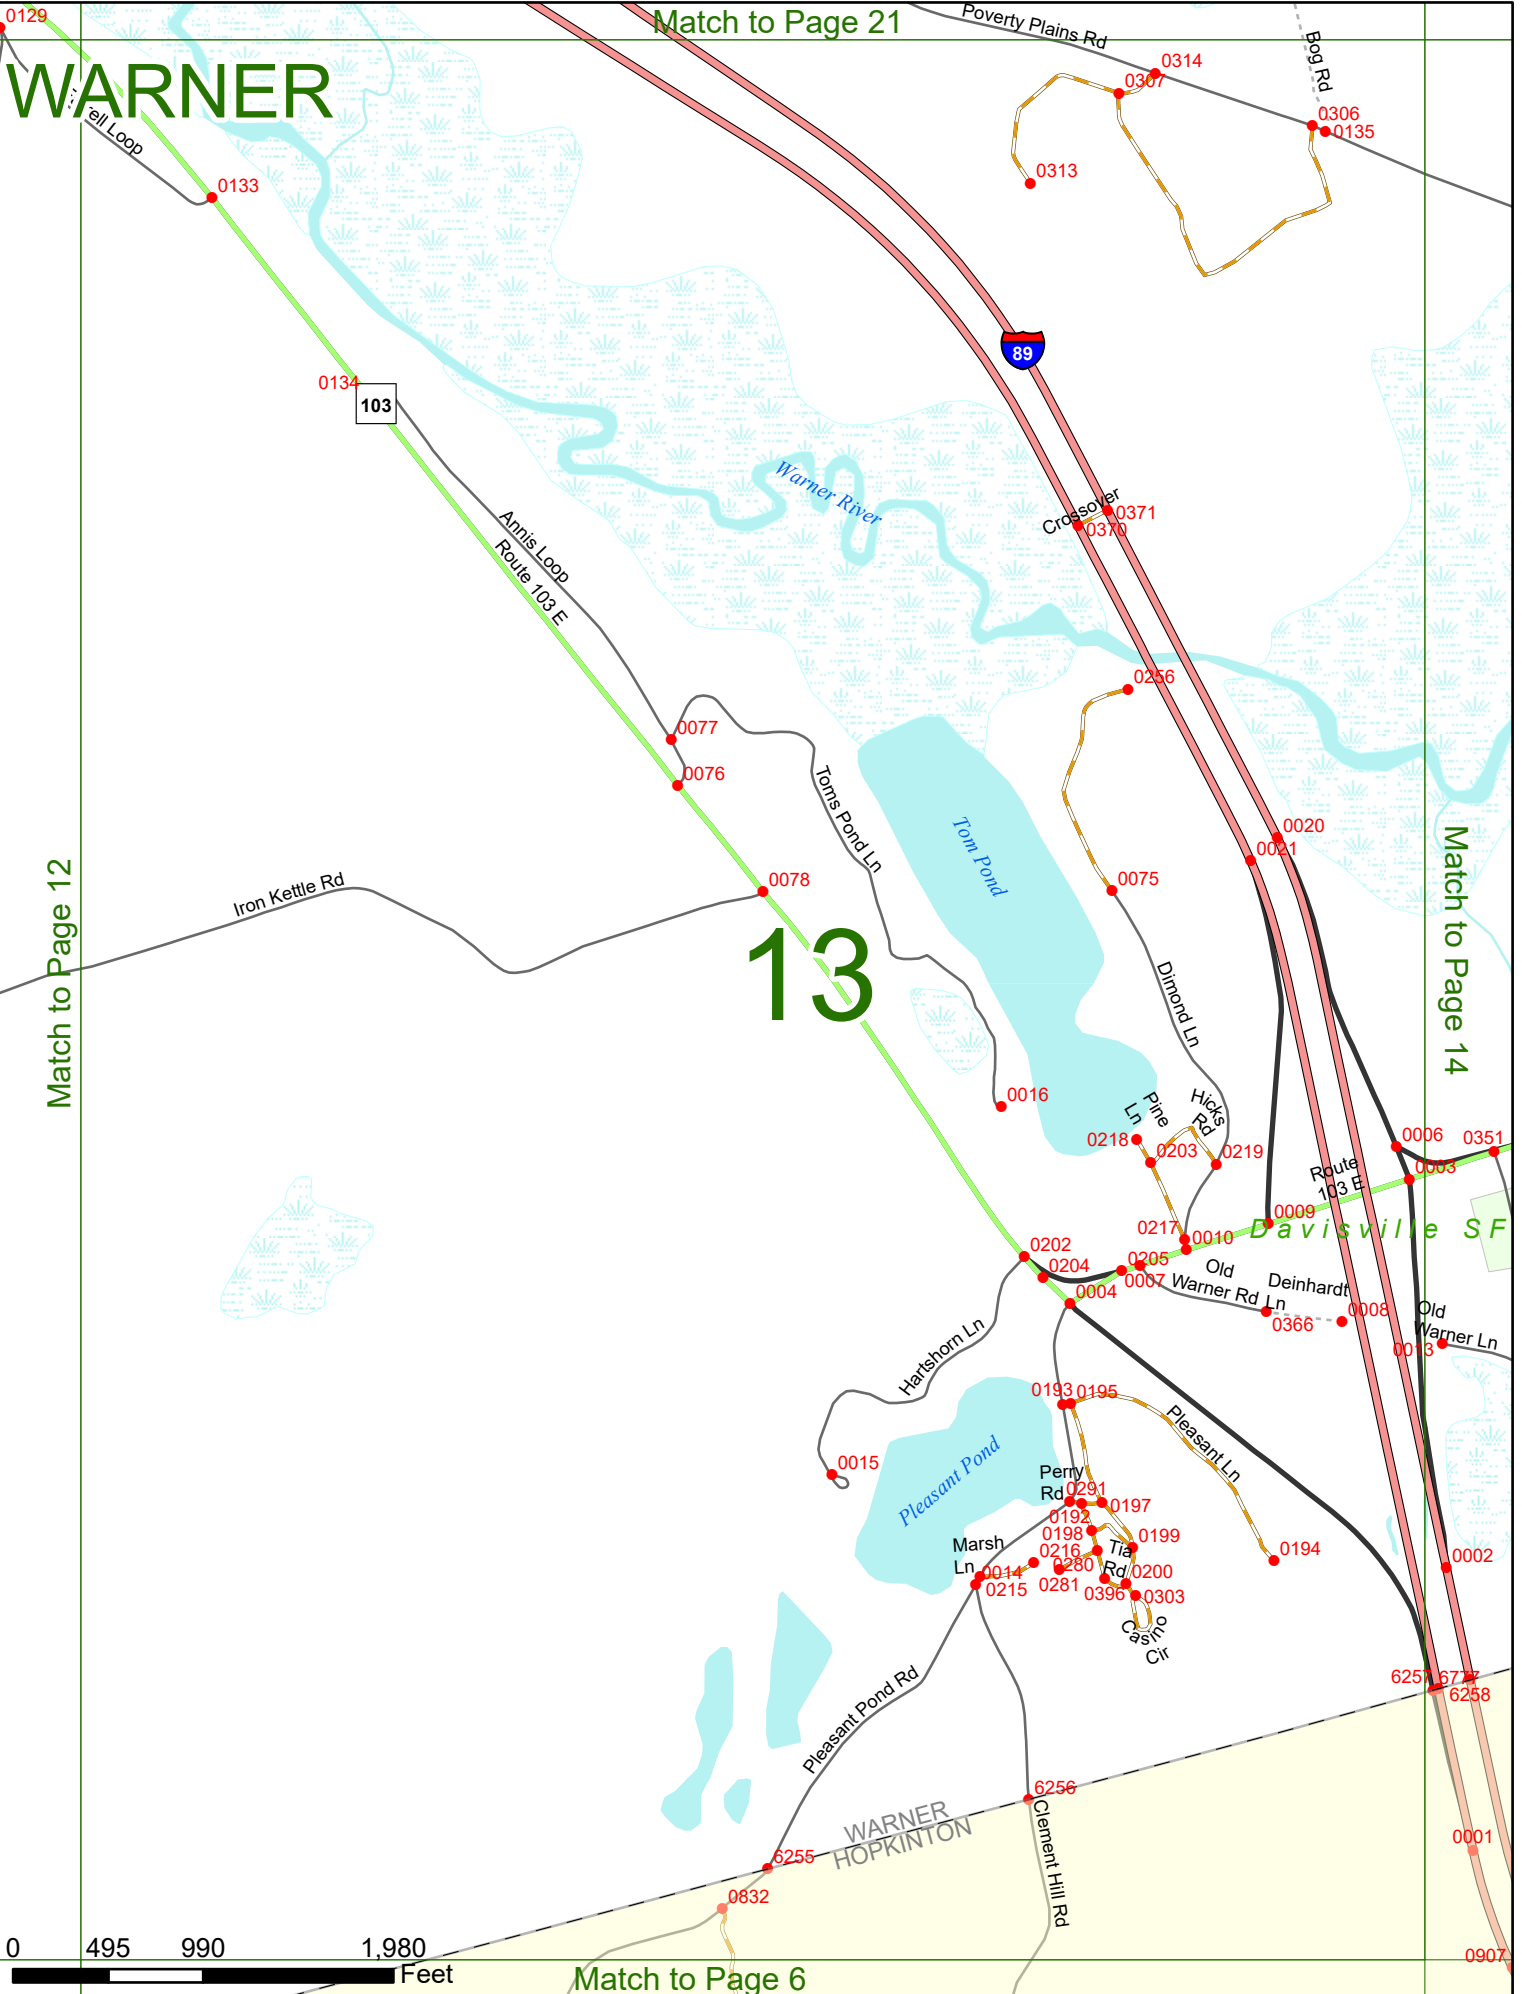

WARNER

Match to Page 21

Match to Page 12

Match to Page 14

13

Davisville SF

WARNER HOPKINTON

Match to Page 6