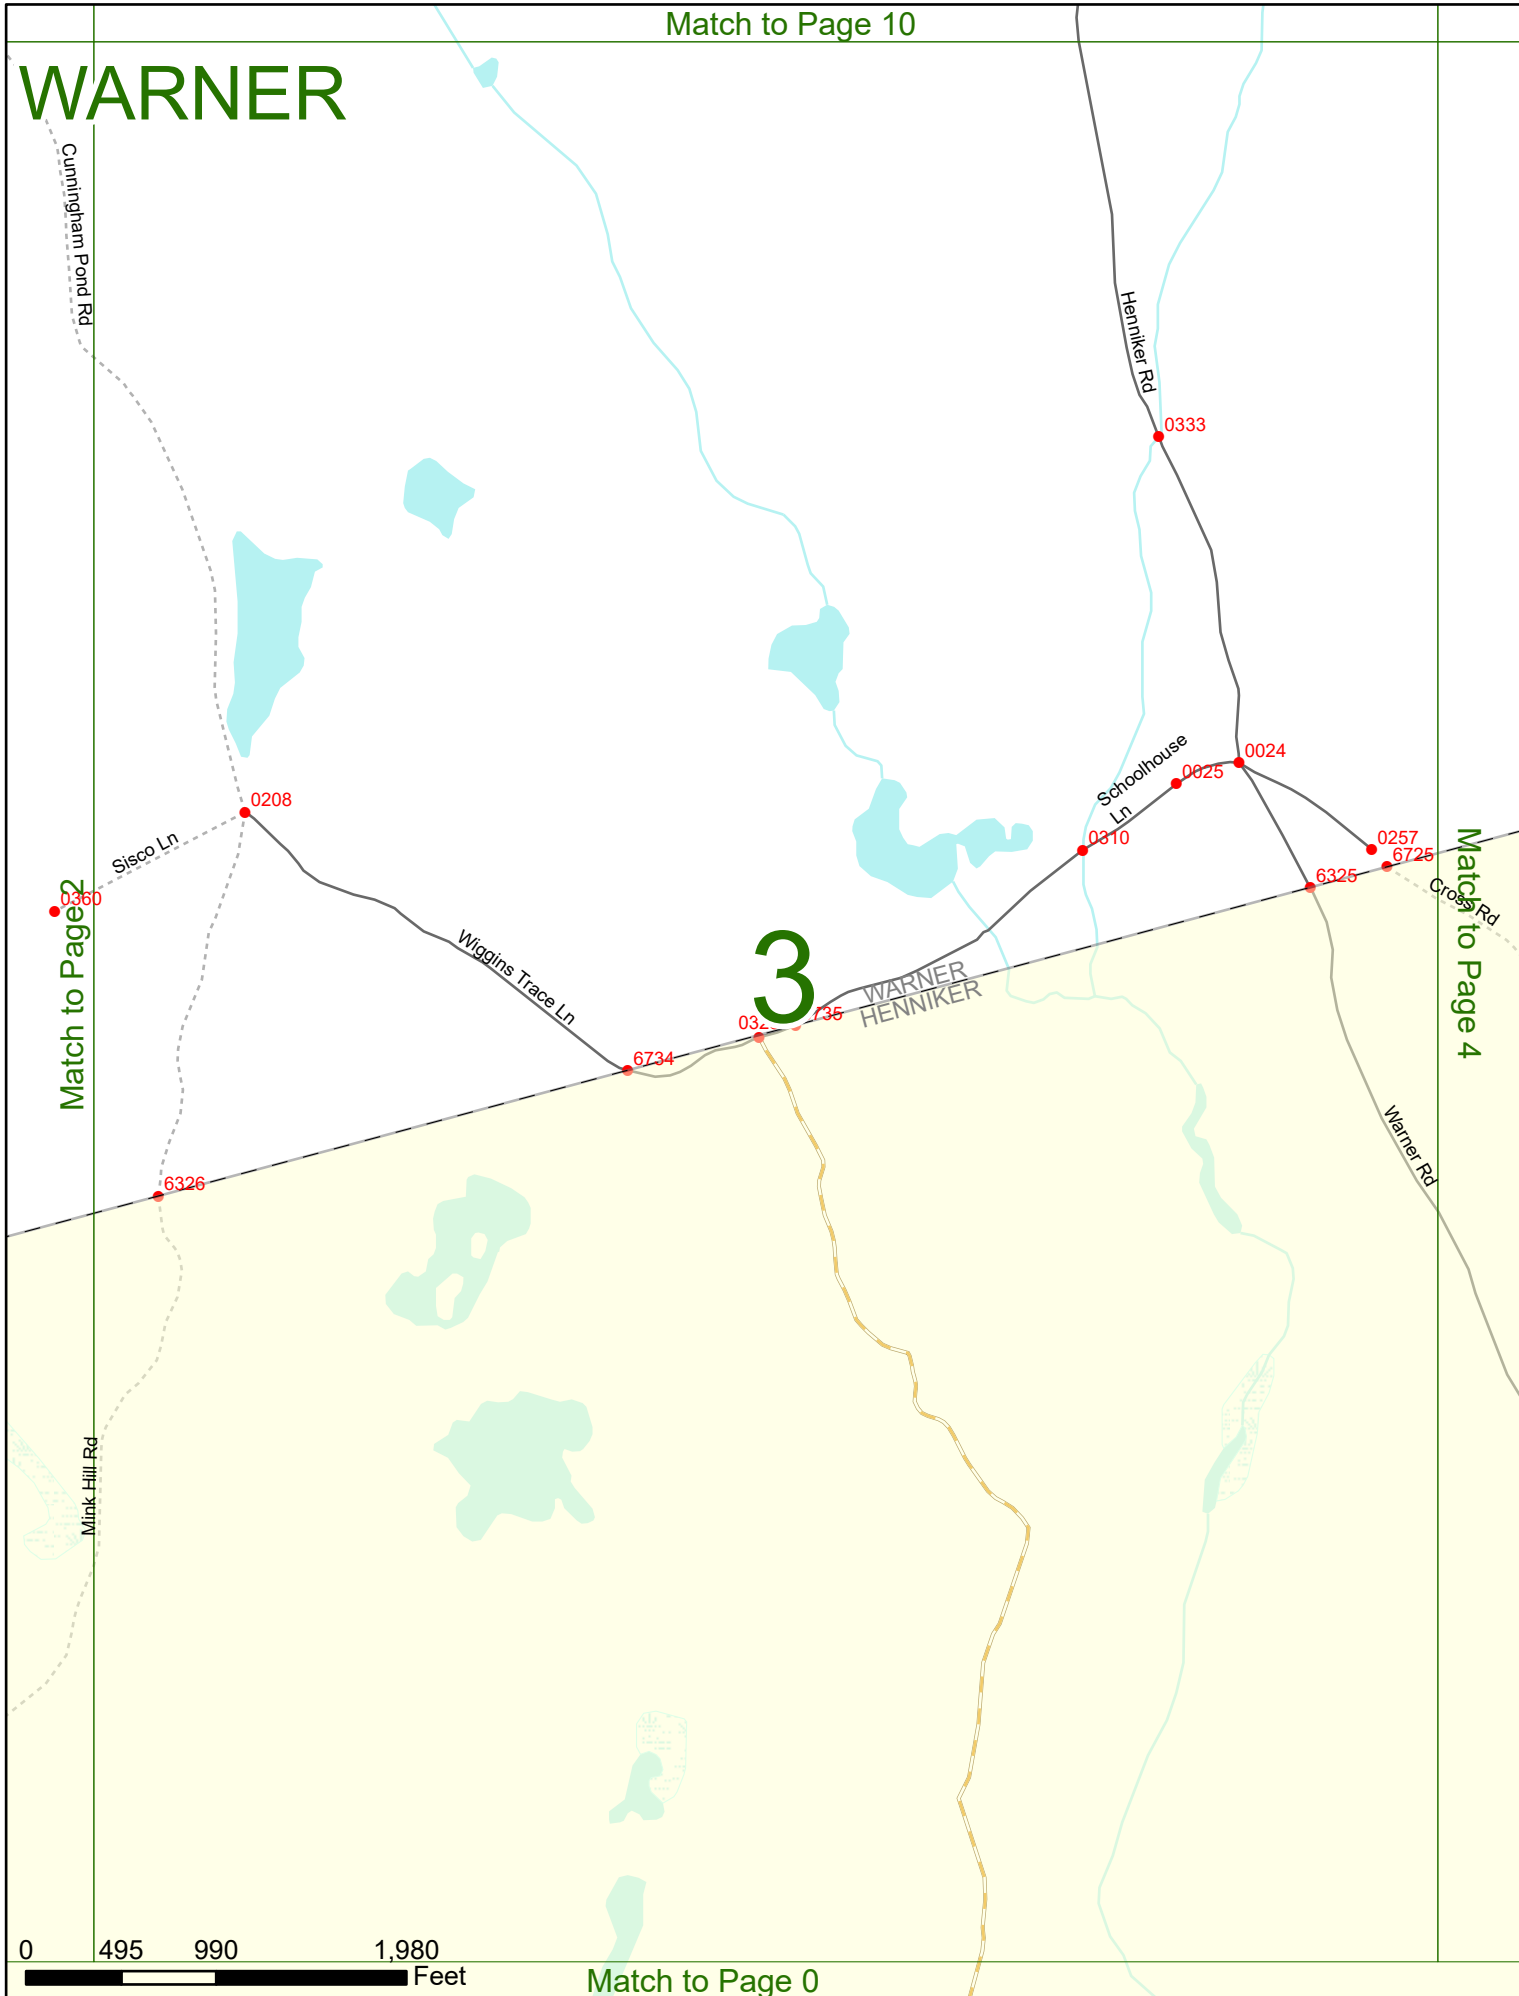

WARNER

Match to Page 2

Match to Page 4

3