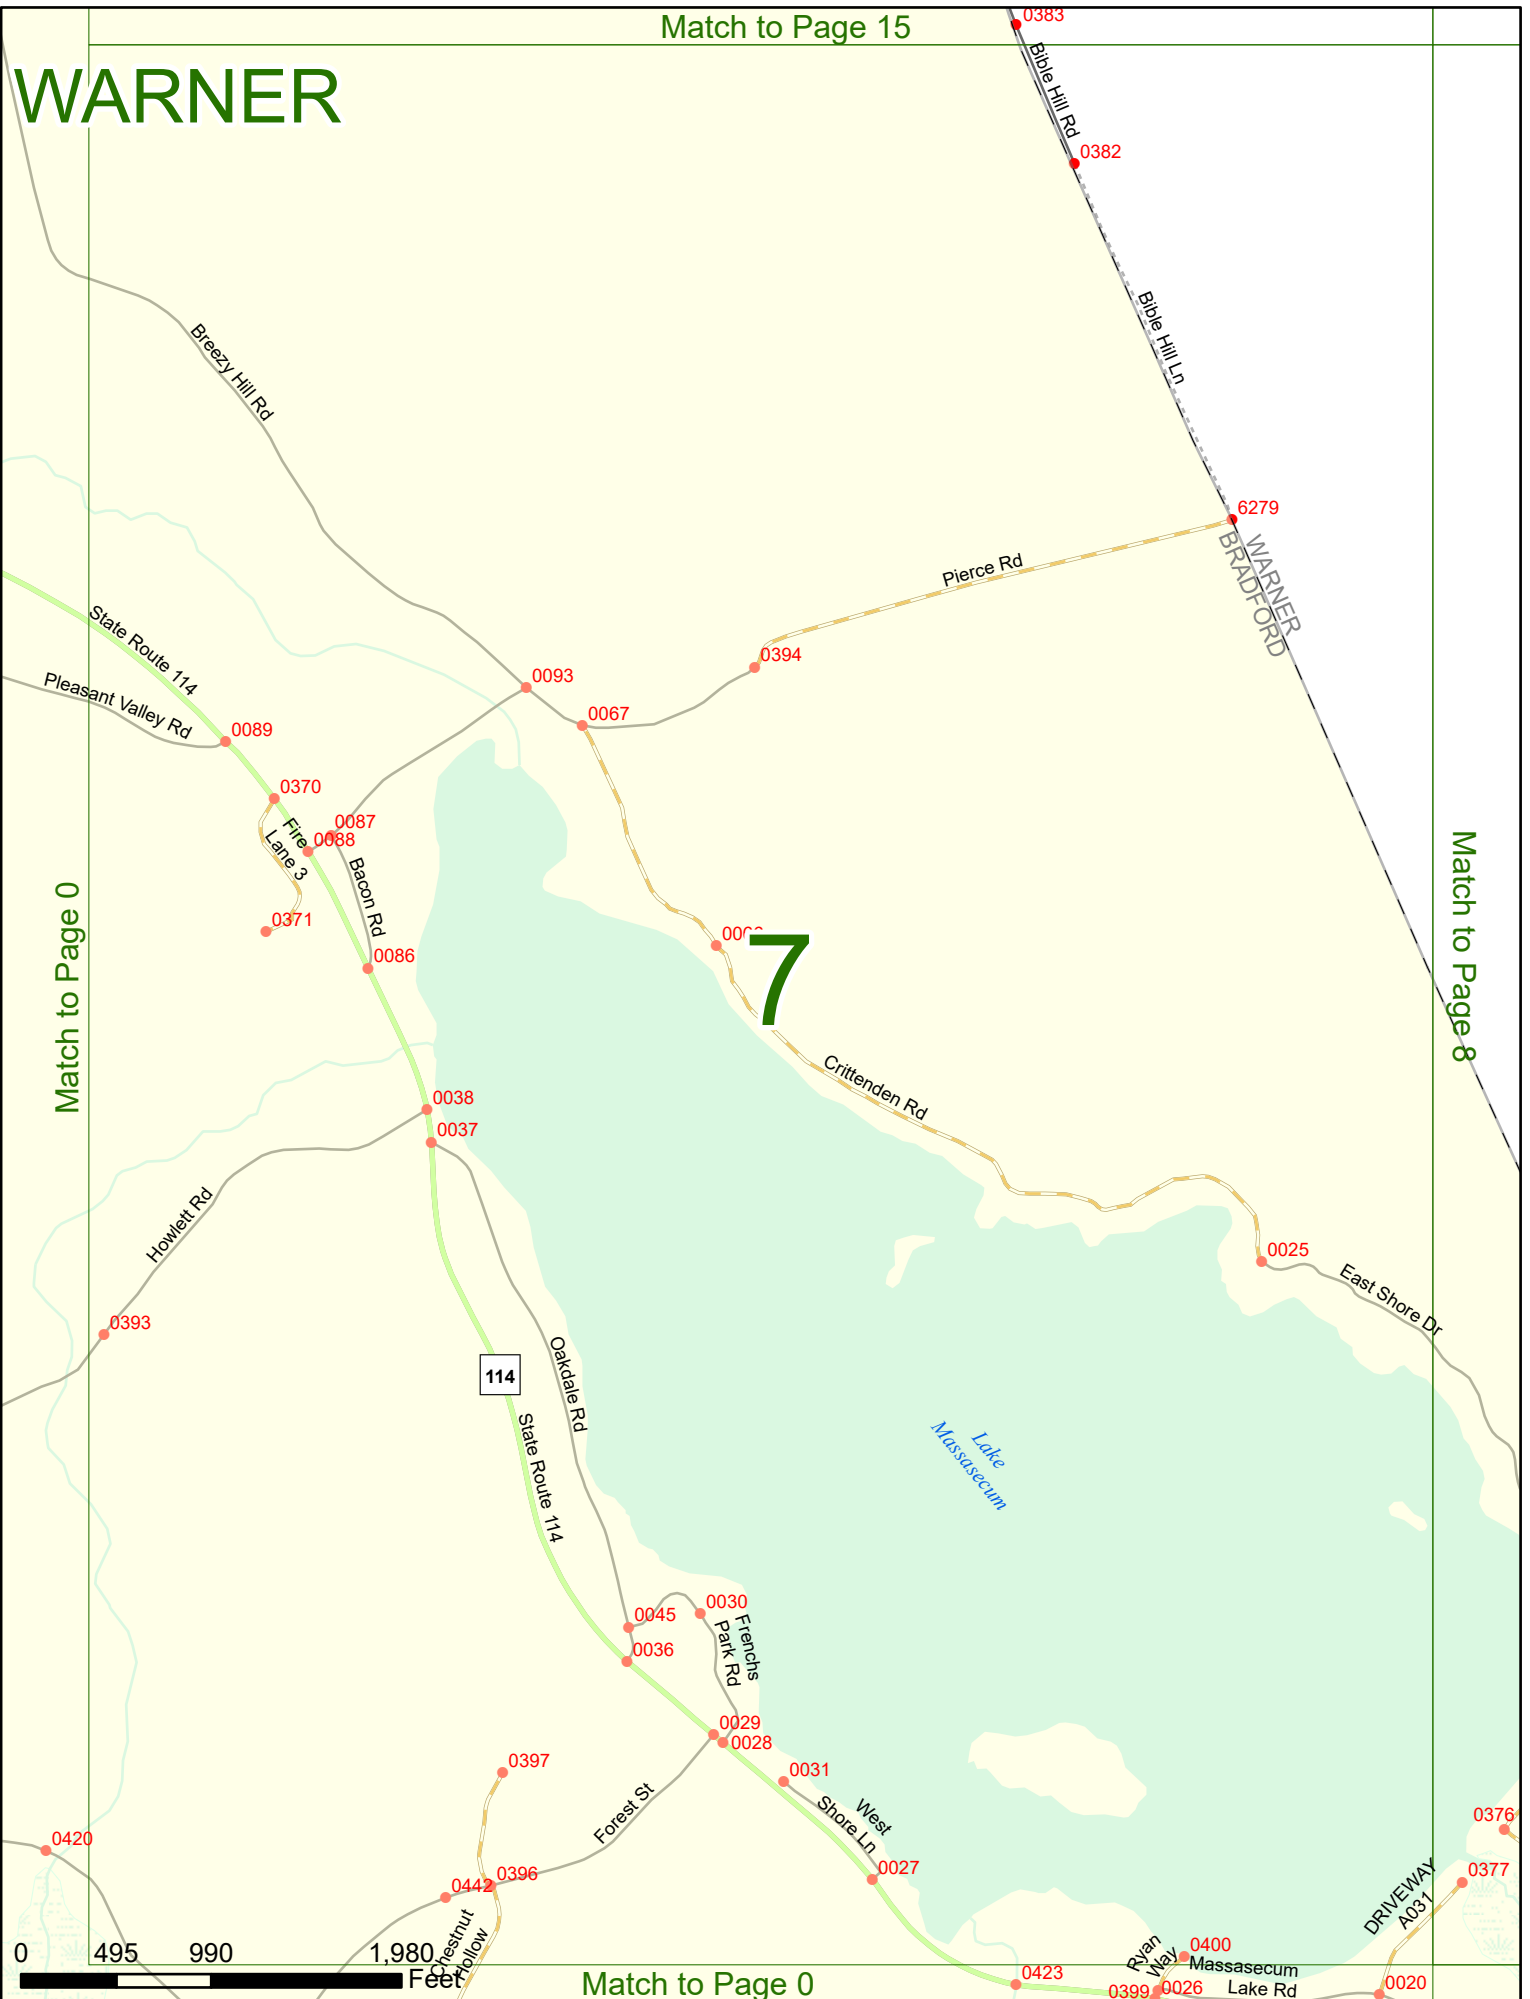

WARNER

Match to Page 0

Match to Page 8

0 495 990 1,980 Feet