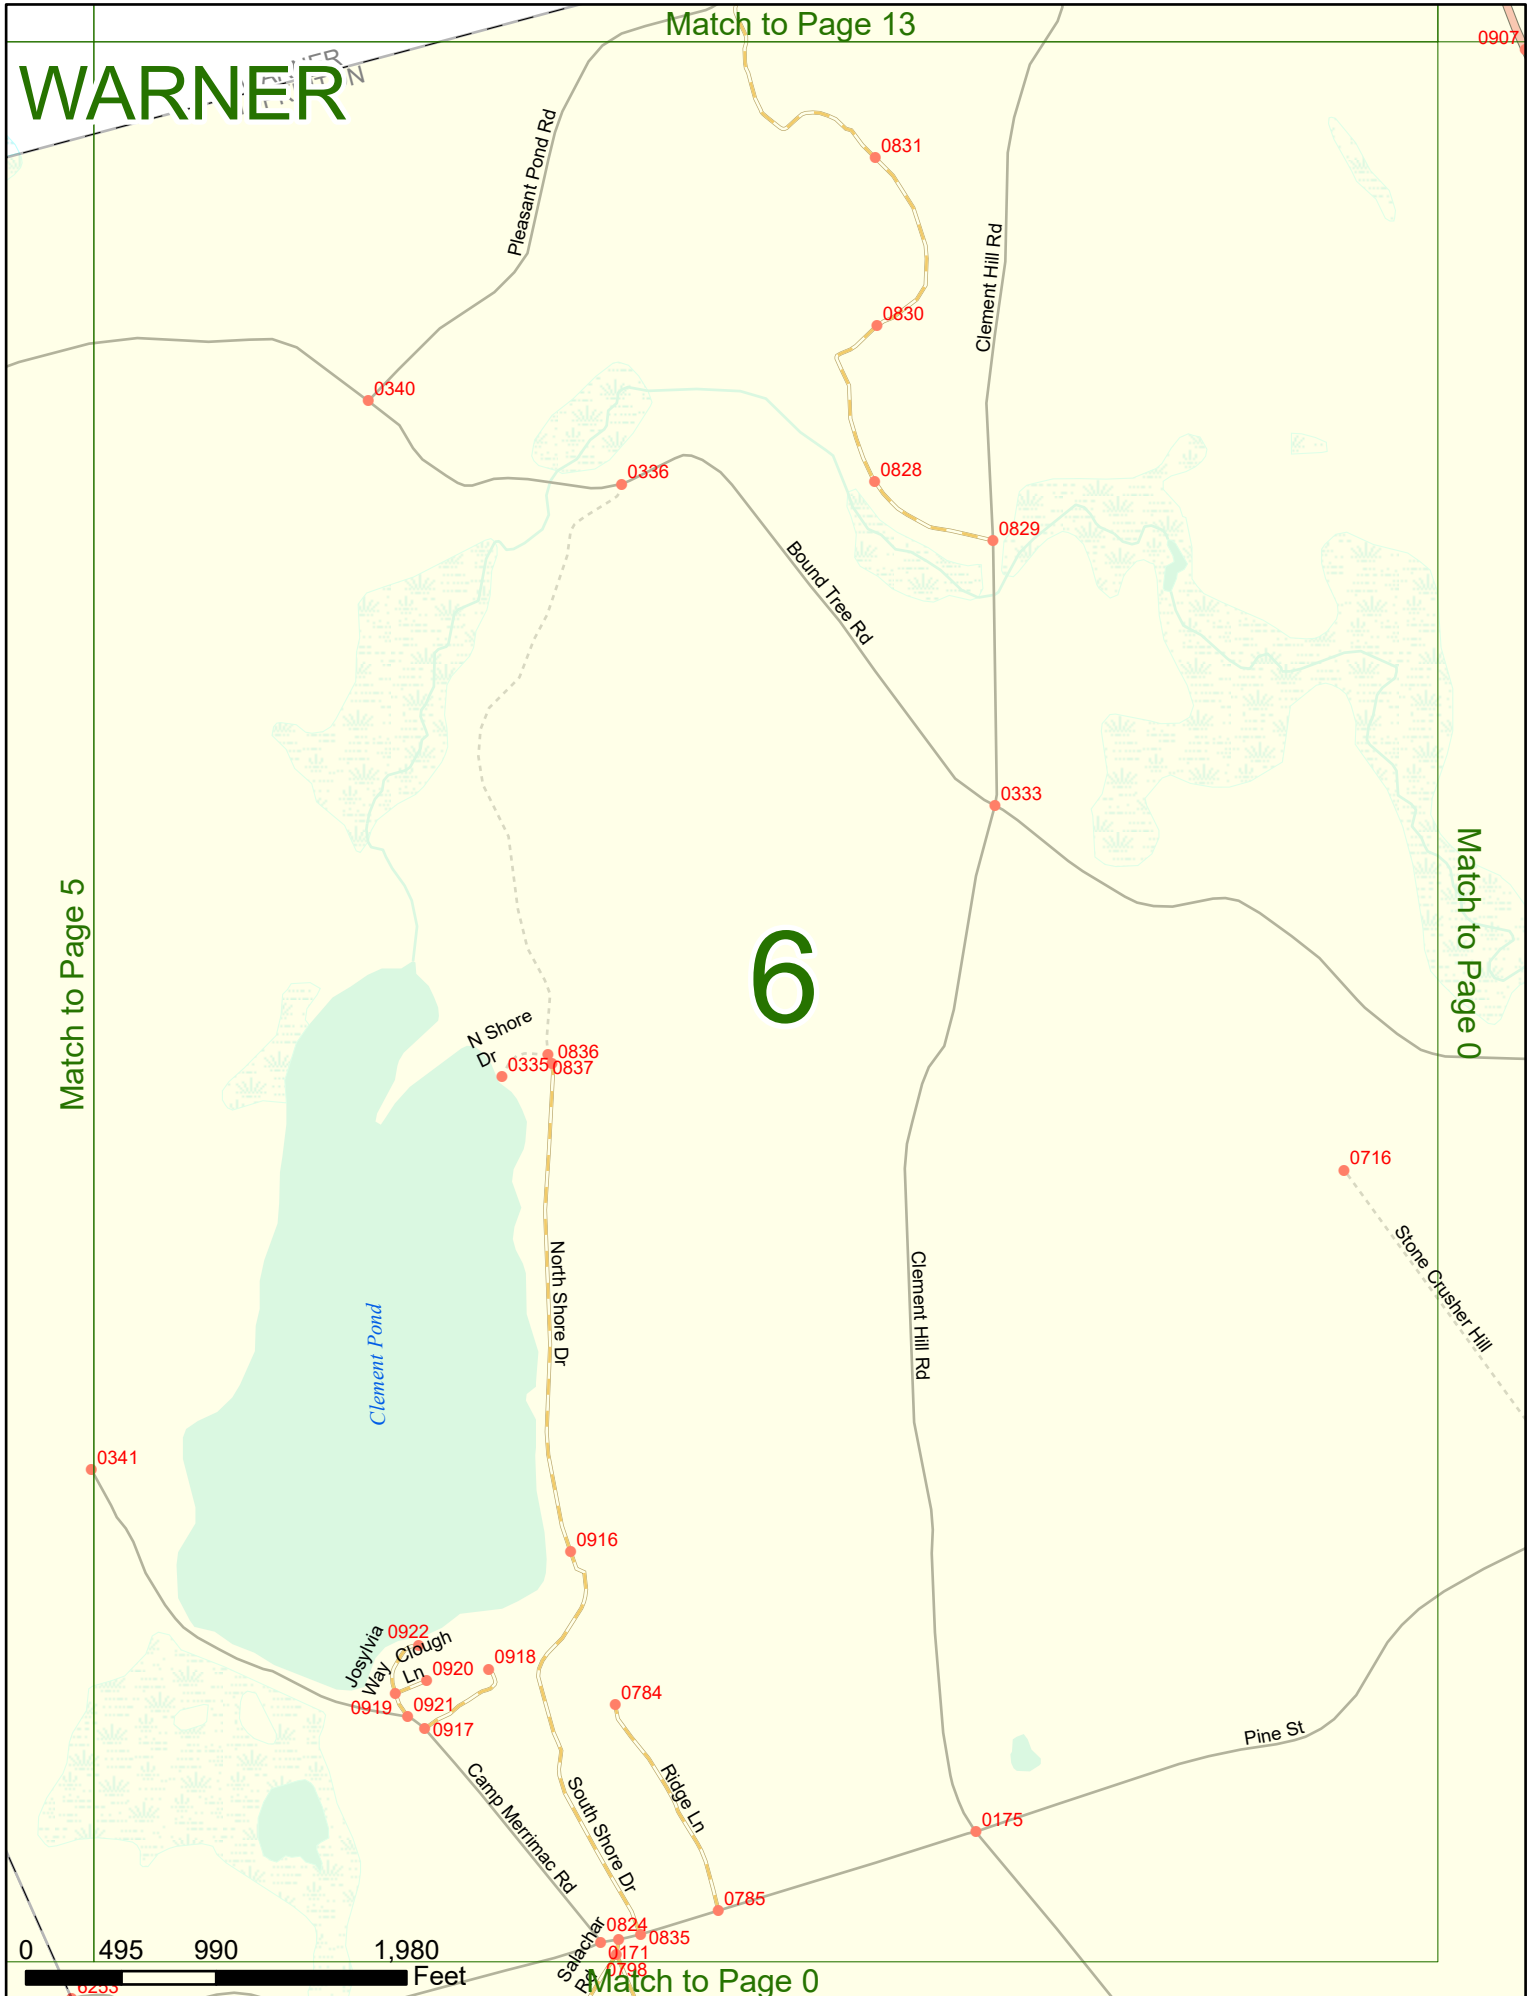

WARNER

Match to Page 13

0907

Match to Page 5

Match to Page 0

6

Match to Page 0

0 495 990 1,980 Feet