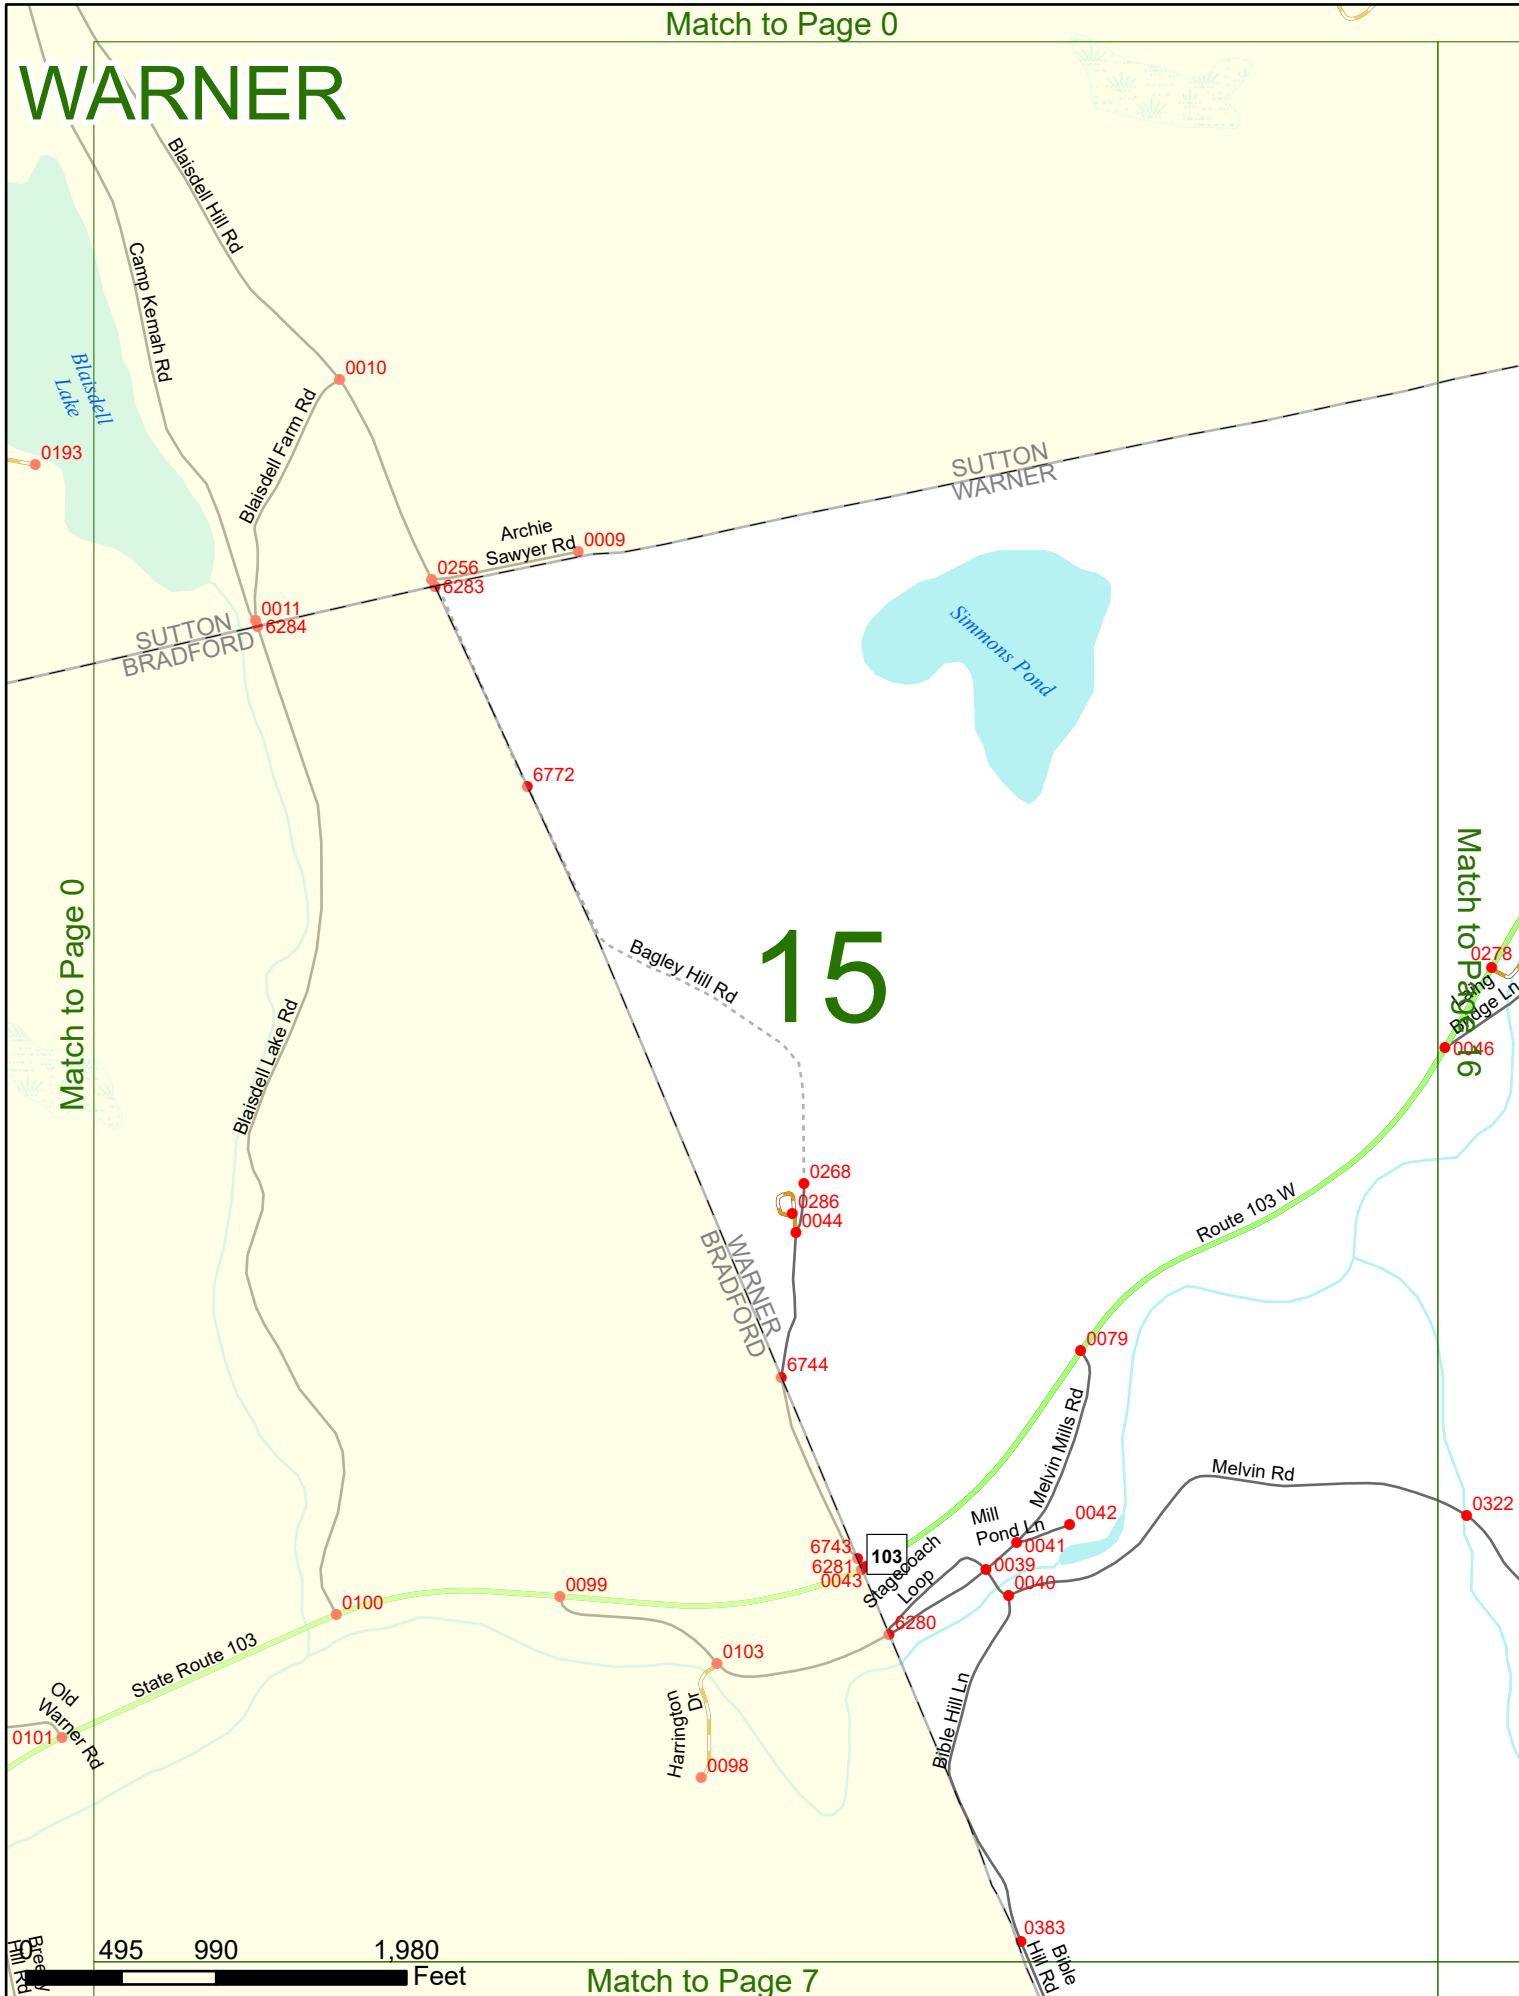

Match to Page 0

WARNER

Match to Page 0

Match to Page 6

15

Match to Page 7

495 990 1,980 Feet

WARNER