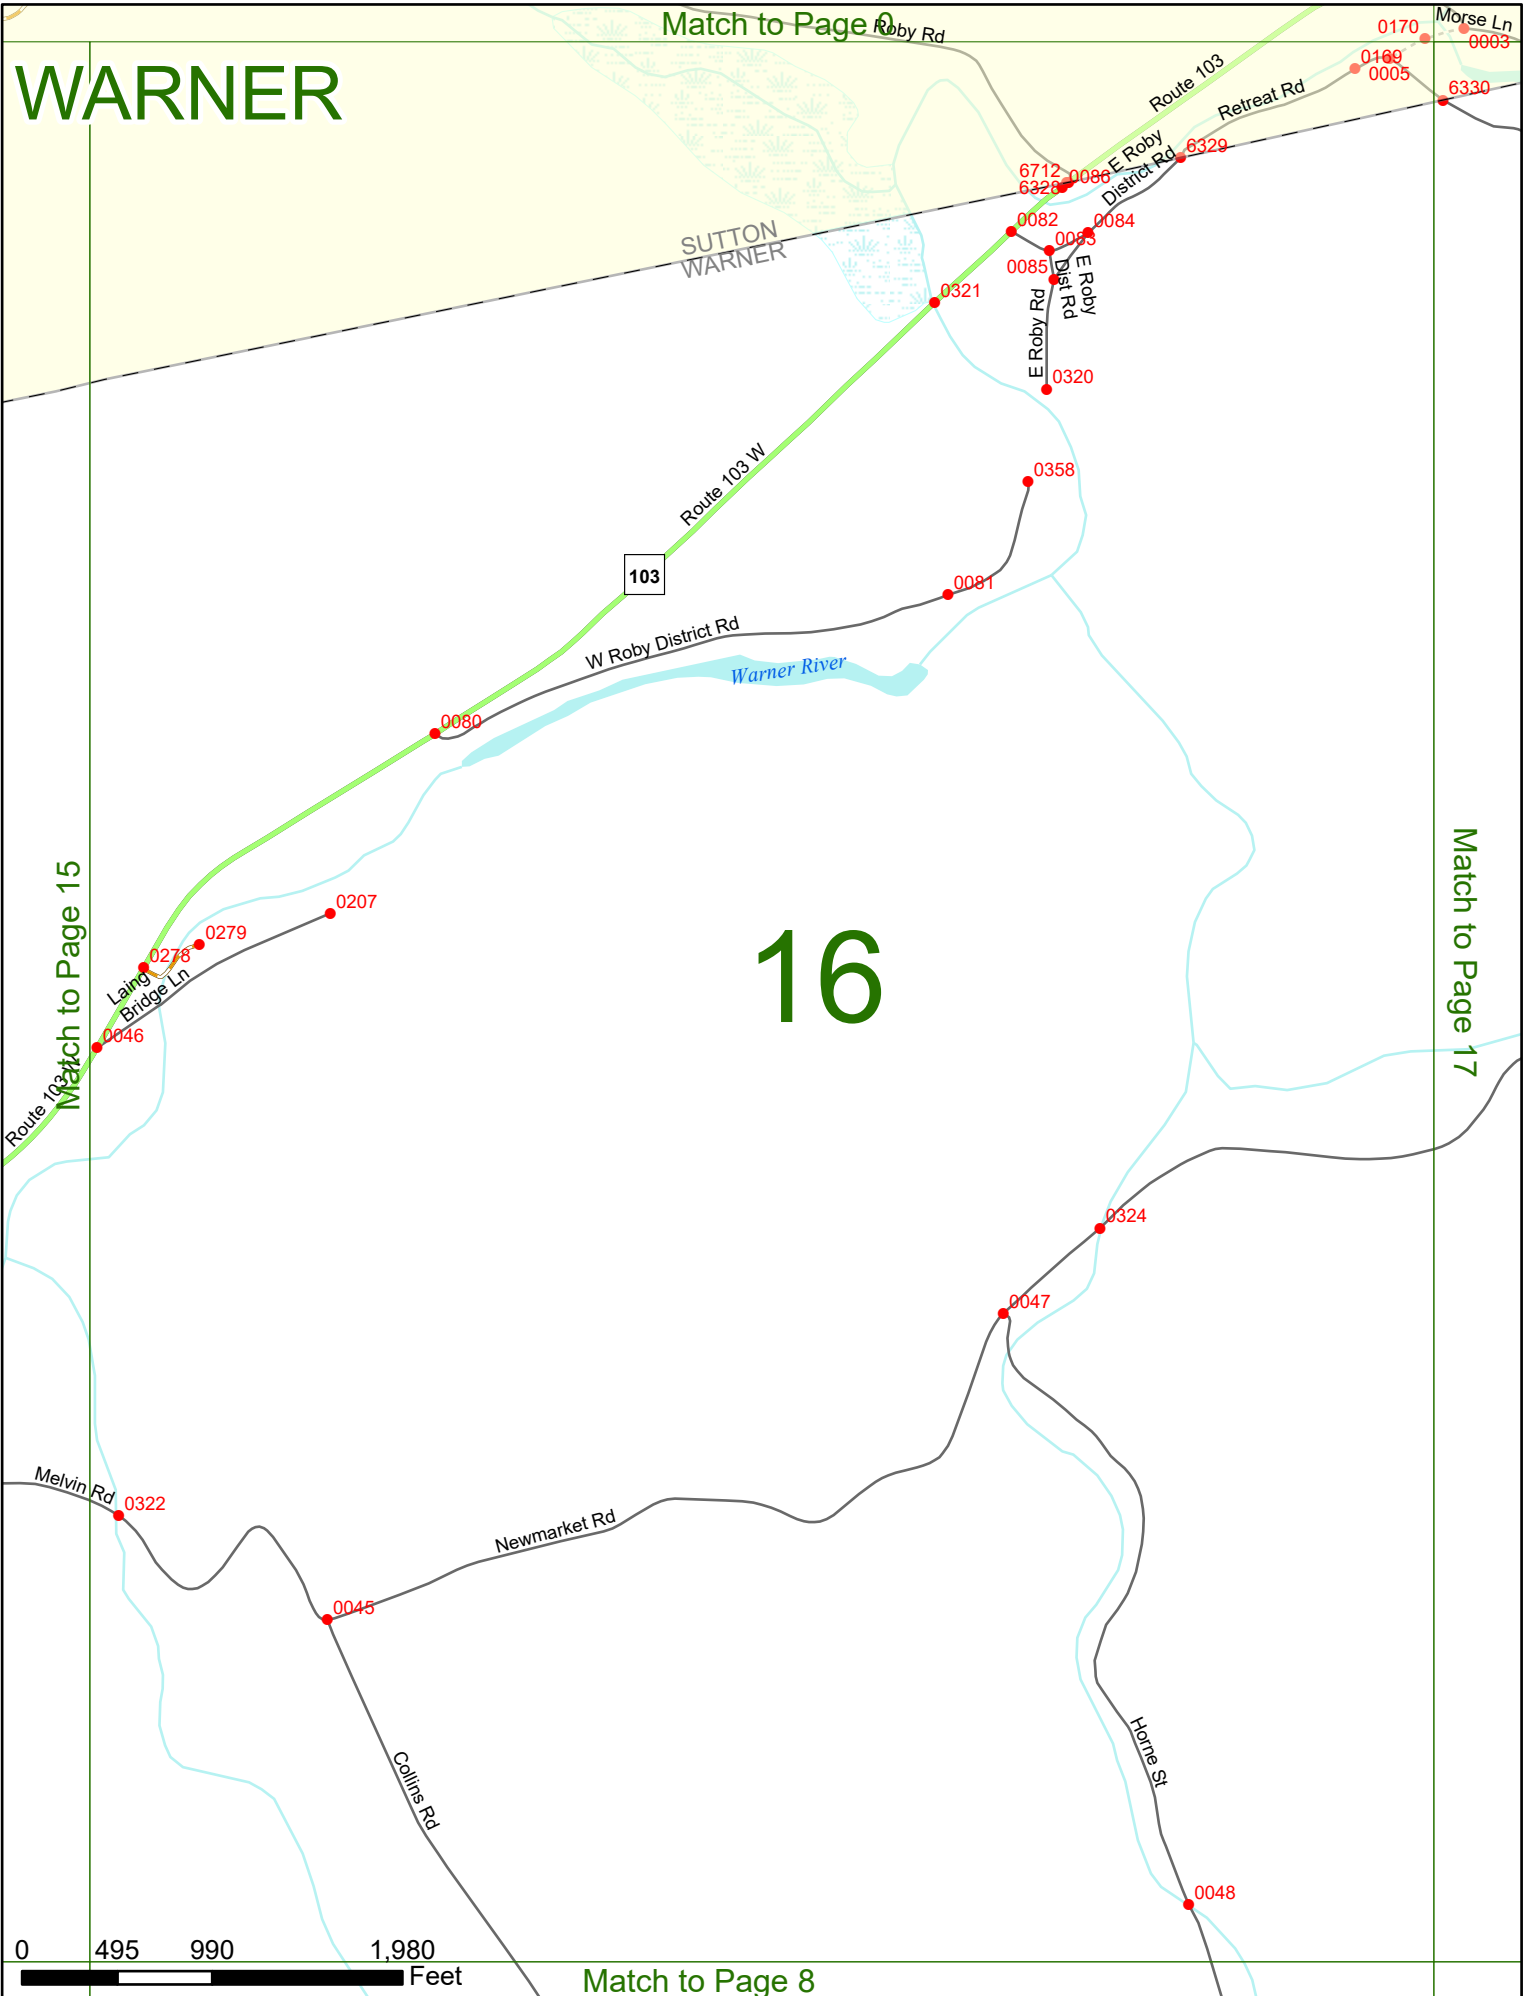

WARNER

Match to Page 9

16

Match to Page 17

0 495 990 1,980 Feet

Match to Page 8