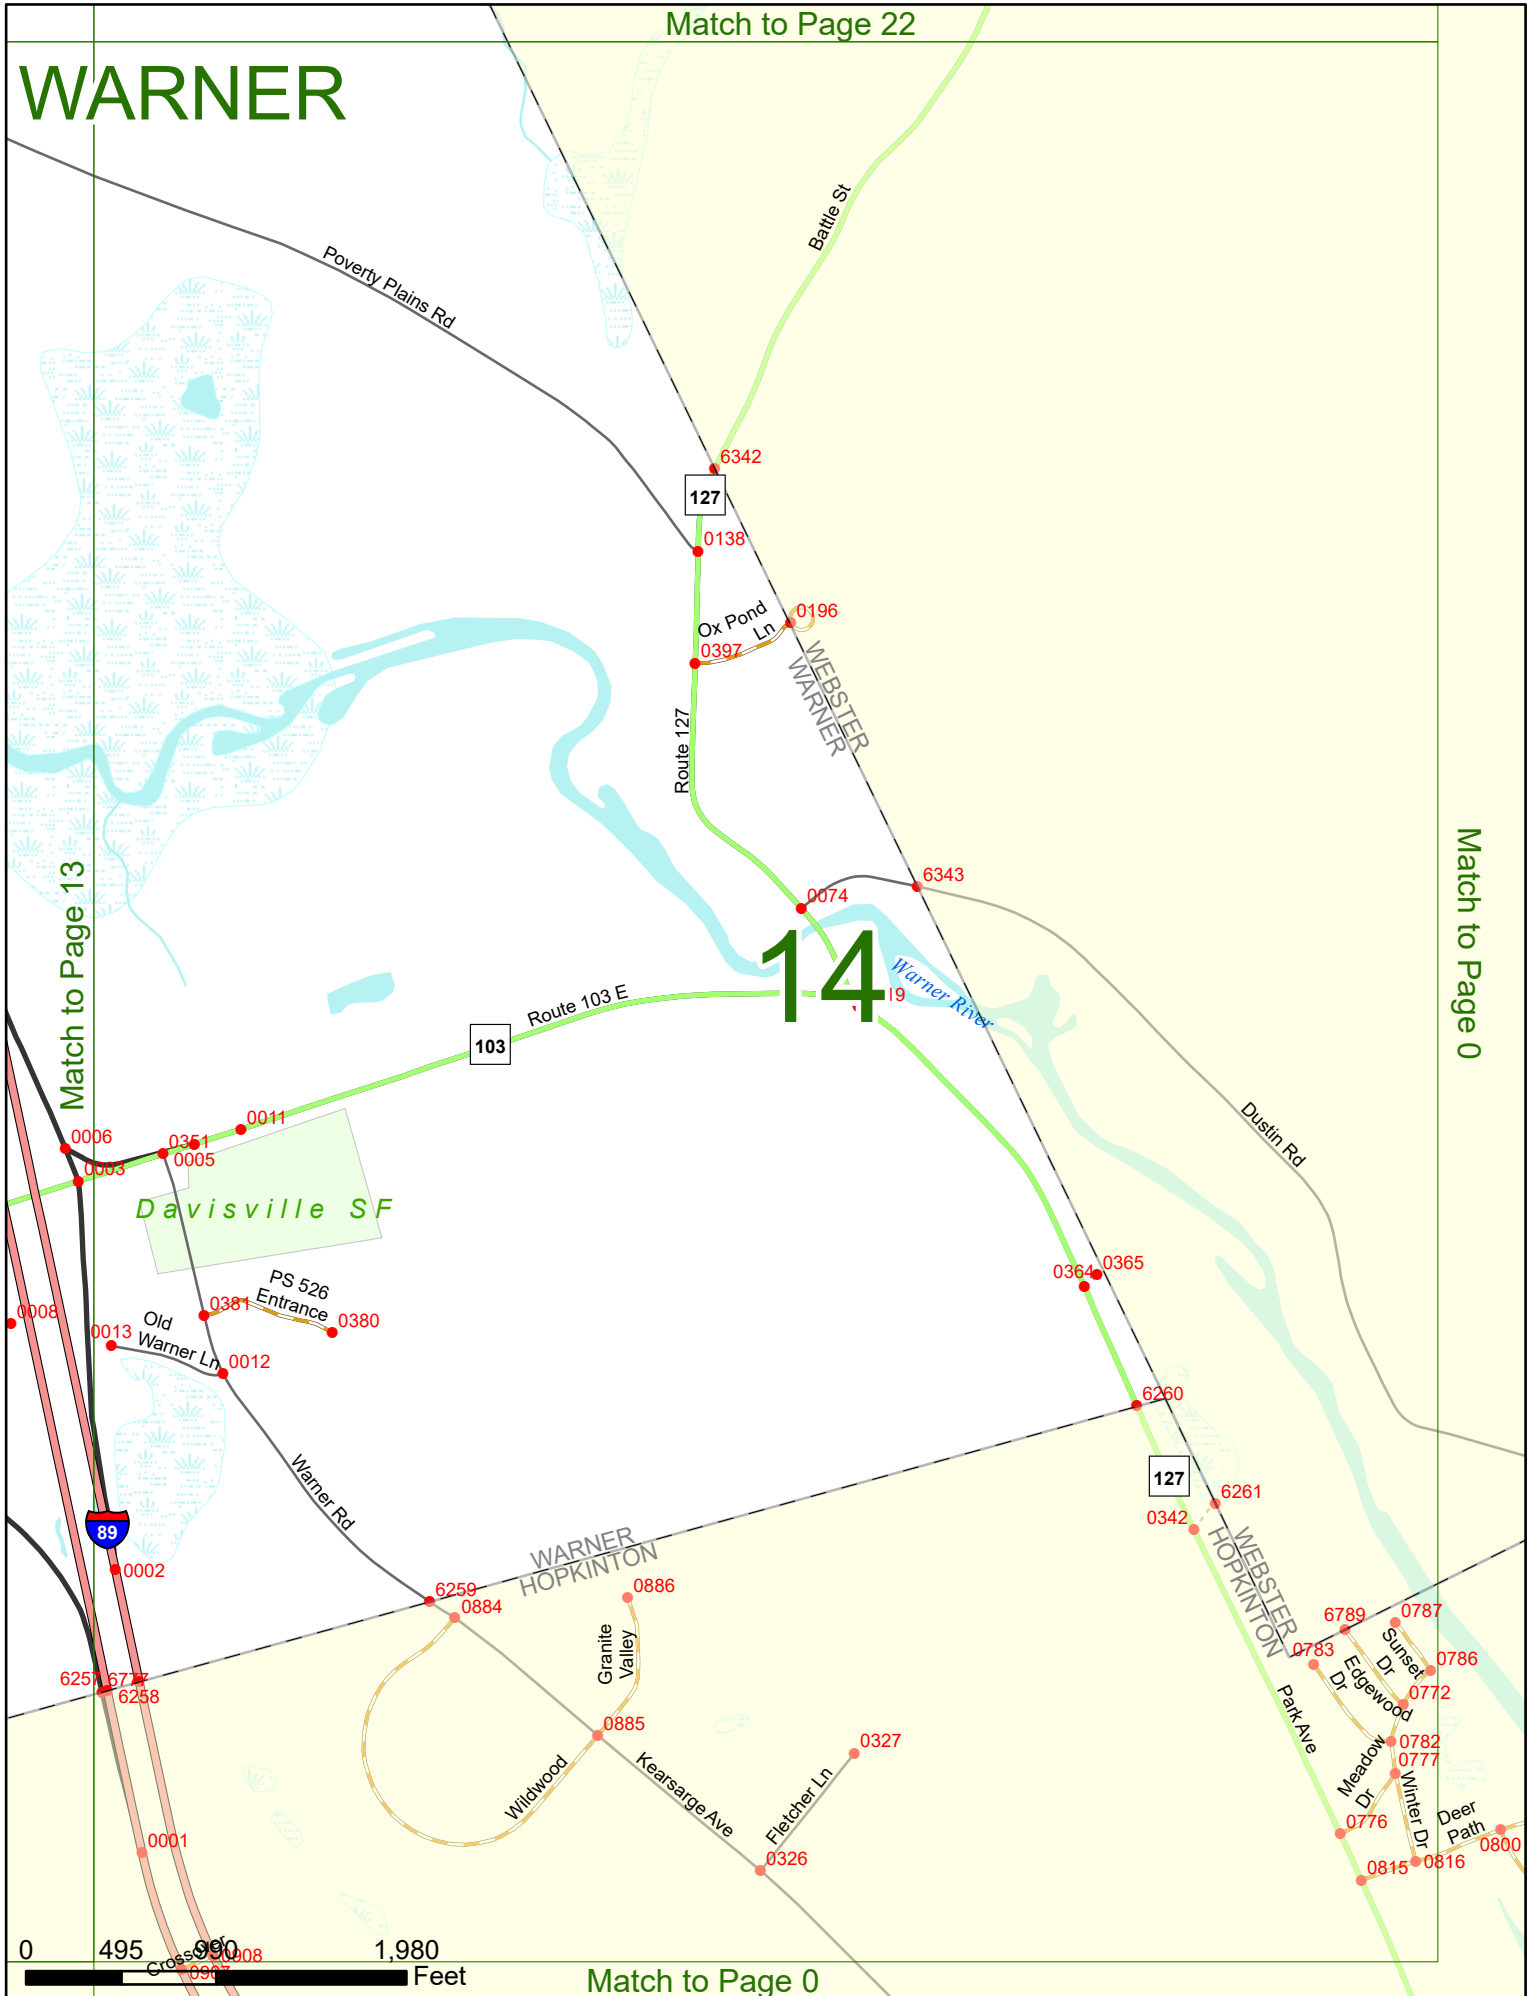

Match to Page 22

WARNER

Match to Page 13

Match to Page 0

14

Match to Page 0