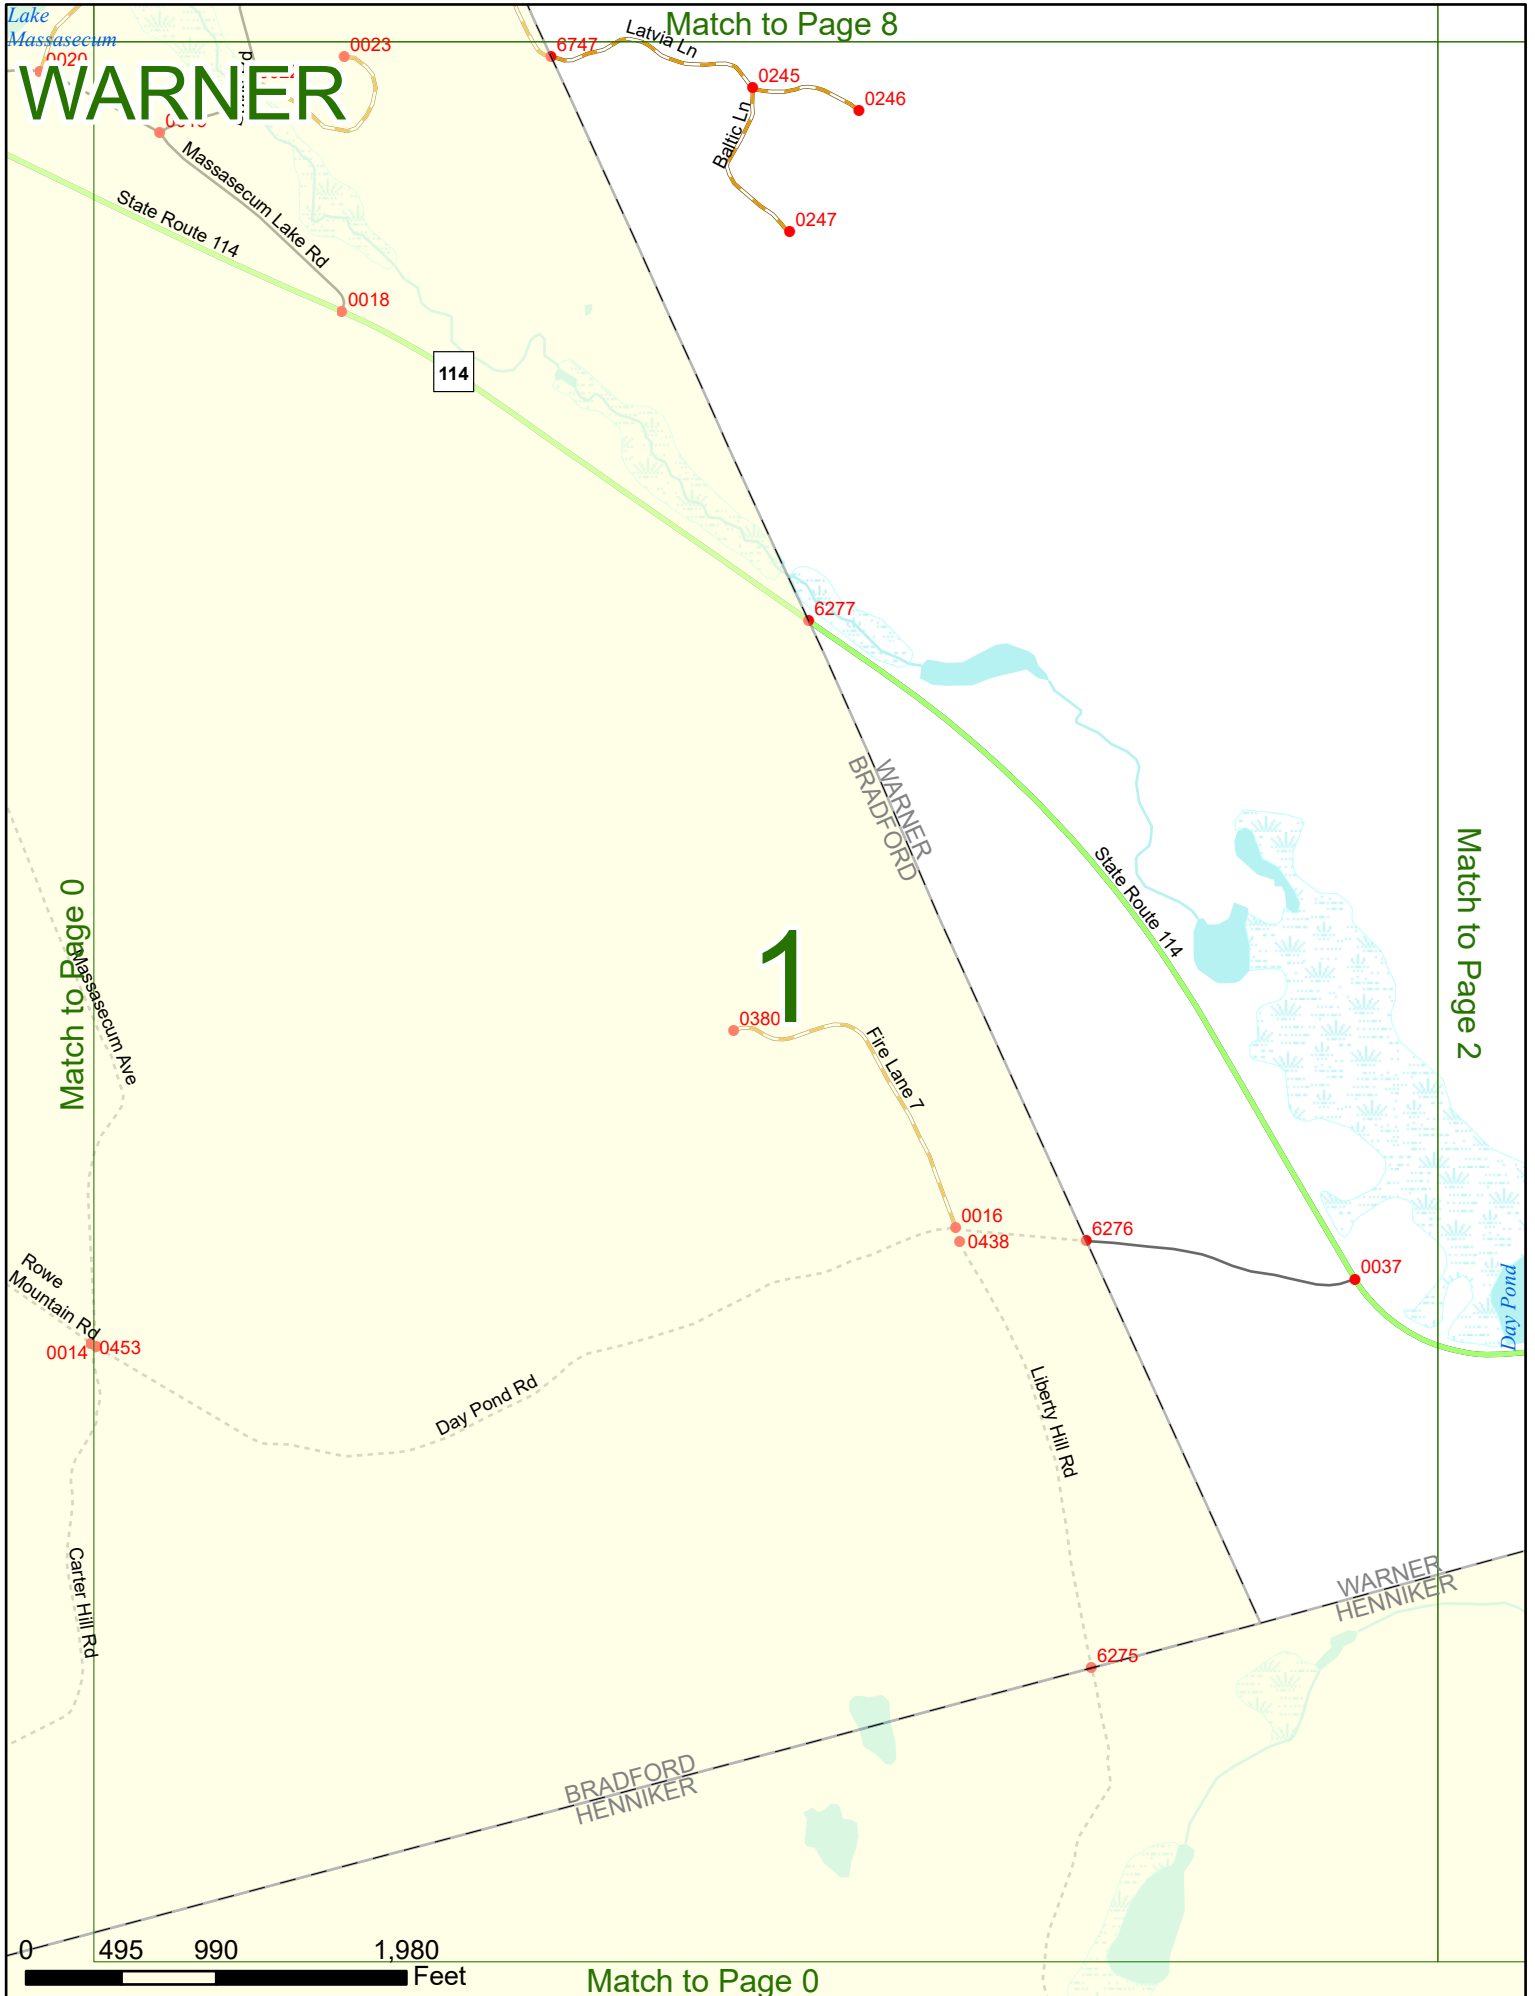

WARNER

Match to Page 8

Match to Page 2

Match to Page 0

Match to Page 0

1

0 495 990 1,980 Feet

0023 0020

6747 0245 0246 0247

0018

114

6277

0380

0016 0438

6276

0037

0014 0453

6275

BRADFORD
HENNIKER

WARNER
HENNIKER

Lake
Massasecum

Latvia Ln

Baltic Ln

Massasecum Lake Rd

State Route 114

WARNER
BRADFORD

Fire Lane 7

State Route 114

Day Pond Rd

Liberty Hill Rd

Rowe Mountain Rd

Carter Hill Rd

Day Pond