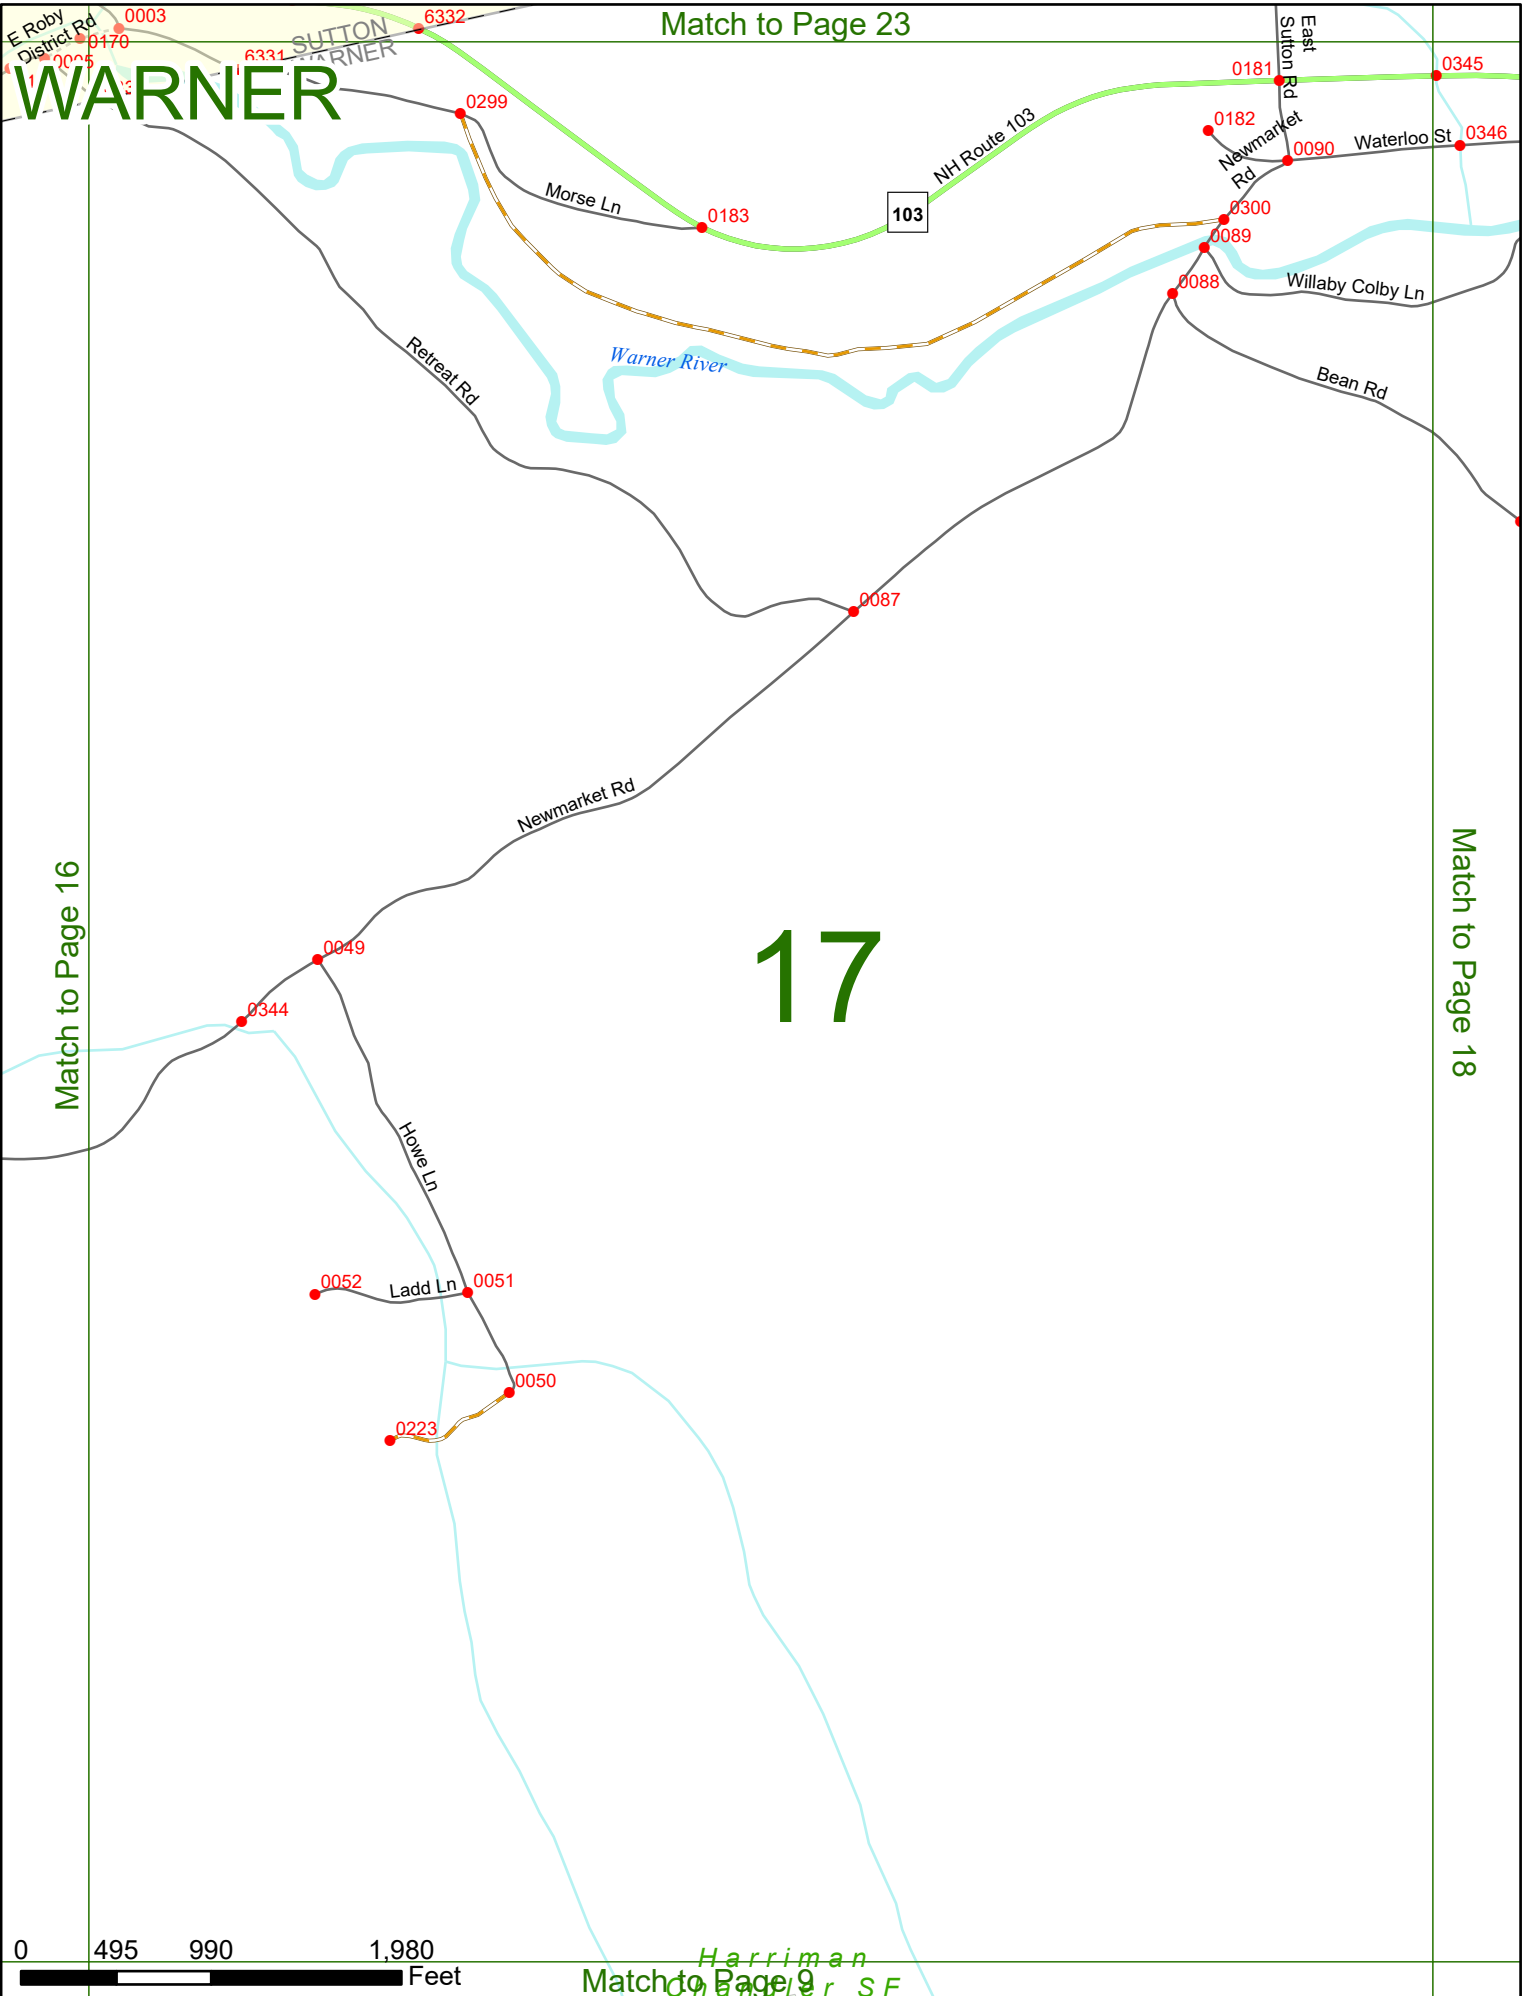

Match to Page 23

WARNER

17

Match to Page 16

Match to Page 18

Match to Page 9
Harriman
Warner SF