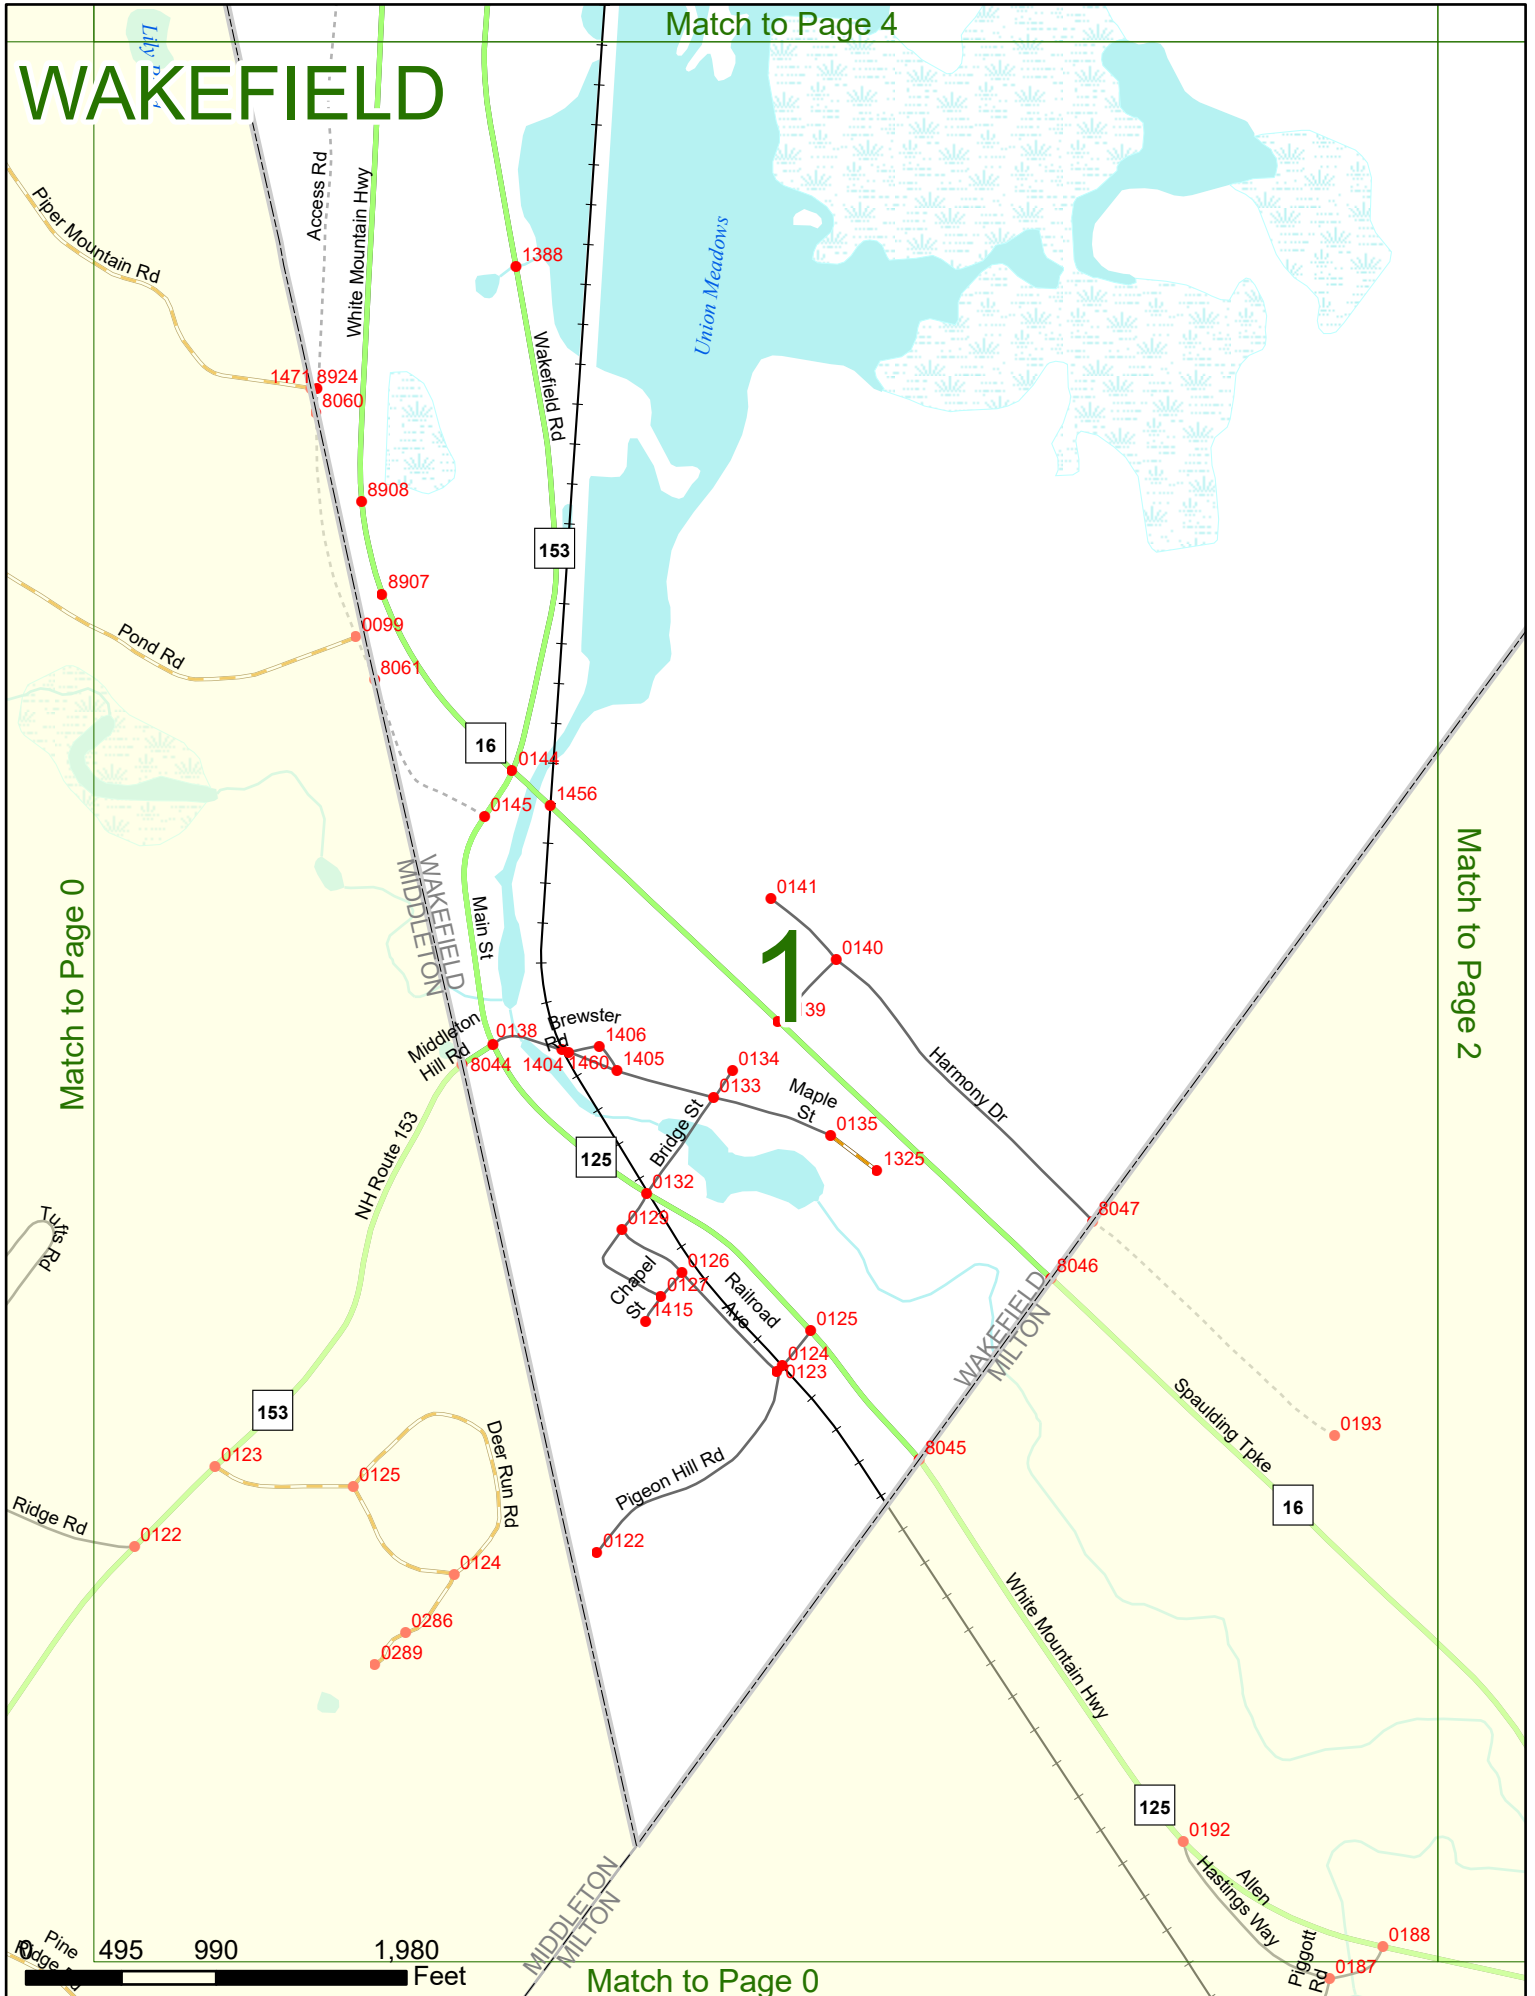

WAKEFIELD

Match to Page 4

Match to Page 0

Match to Page 2

Match to Page 0