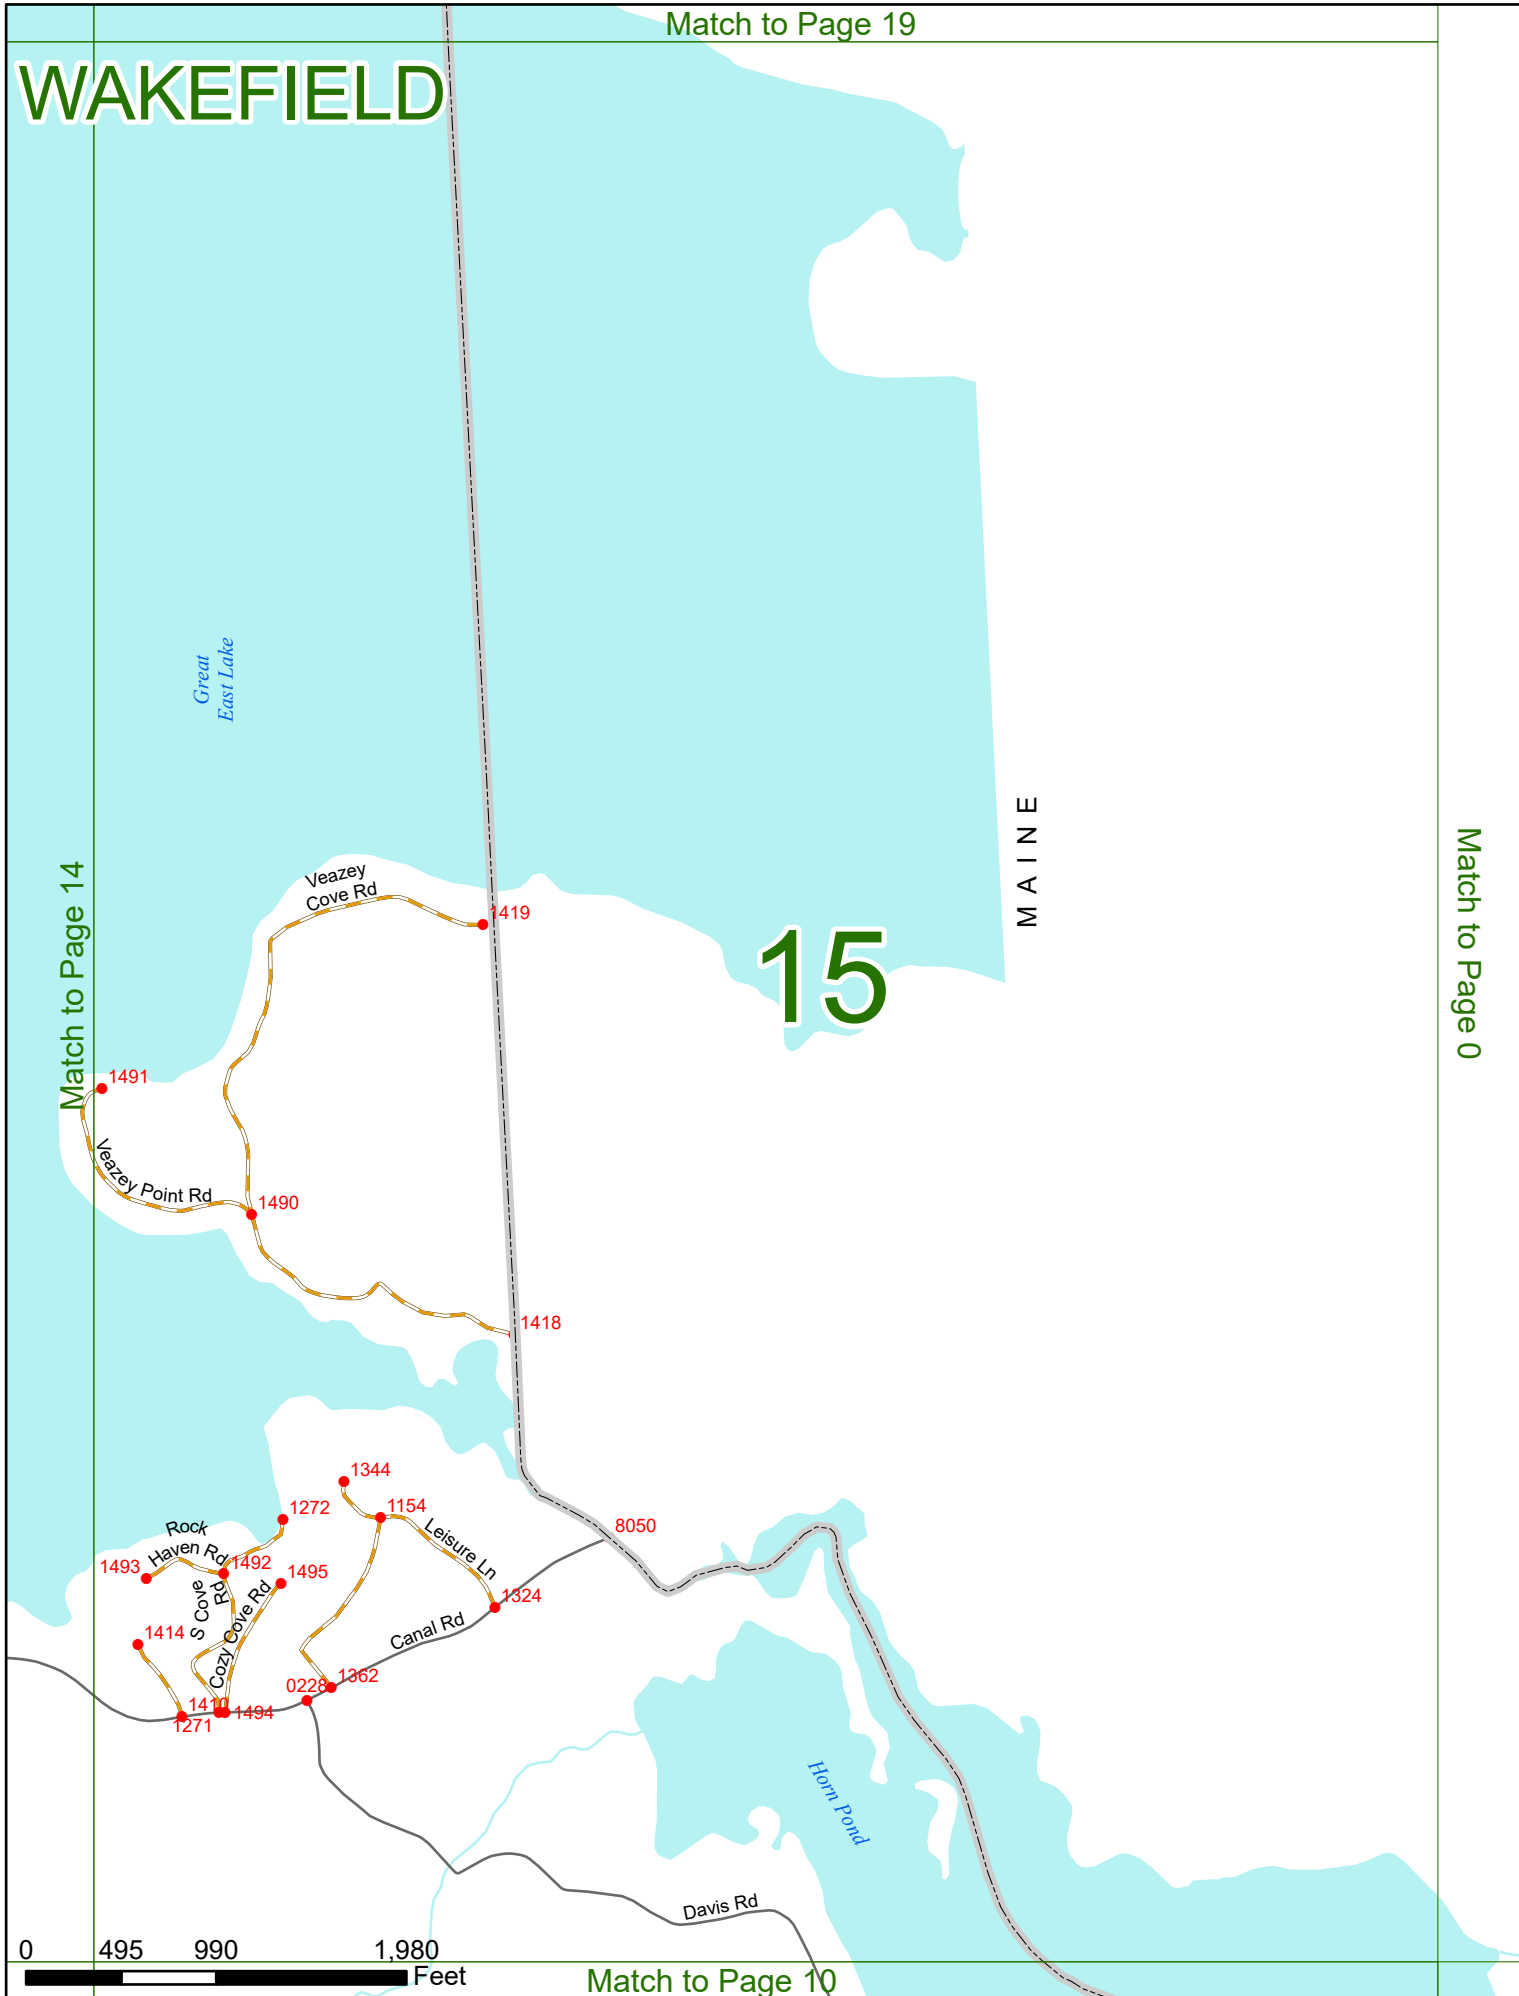

WAKEFIELD

M A I N E

15

Match to Page 14

Match to Page 0