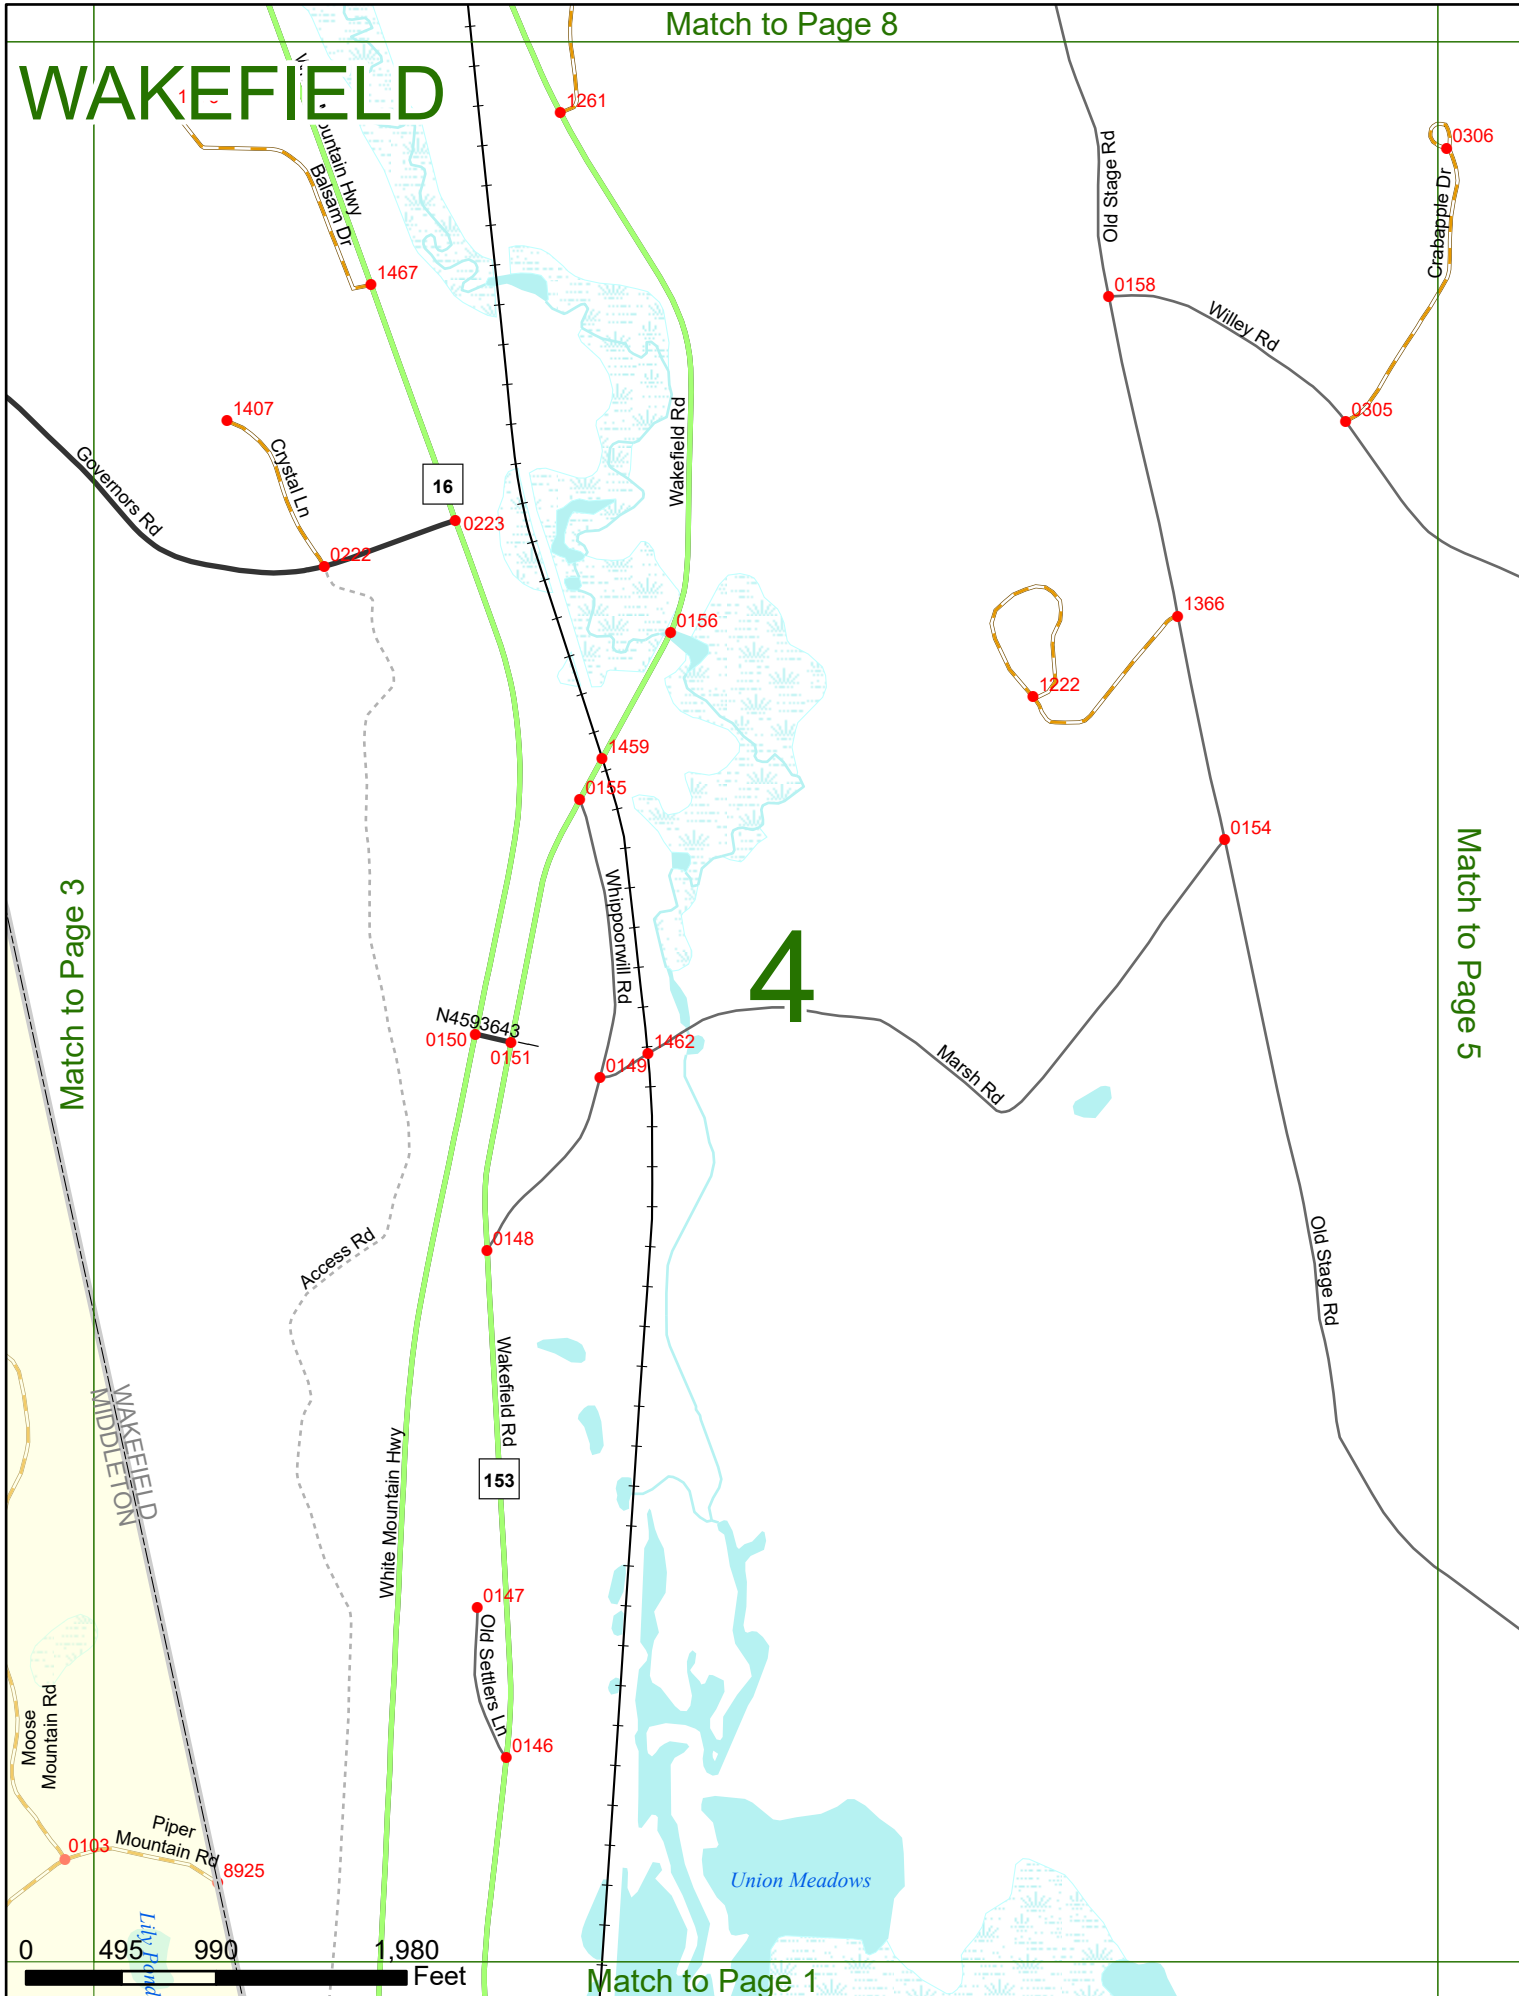

0103

Lily Pond

0 495 990 1,980 Feet

Match to Page 0

WAKEFIELD

4

Match to Page 3

Match to Page 5