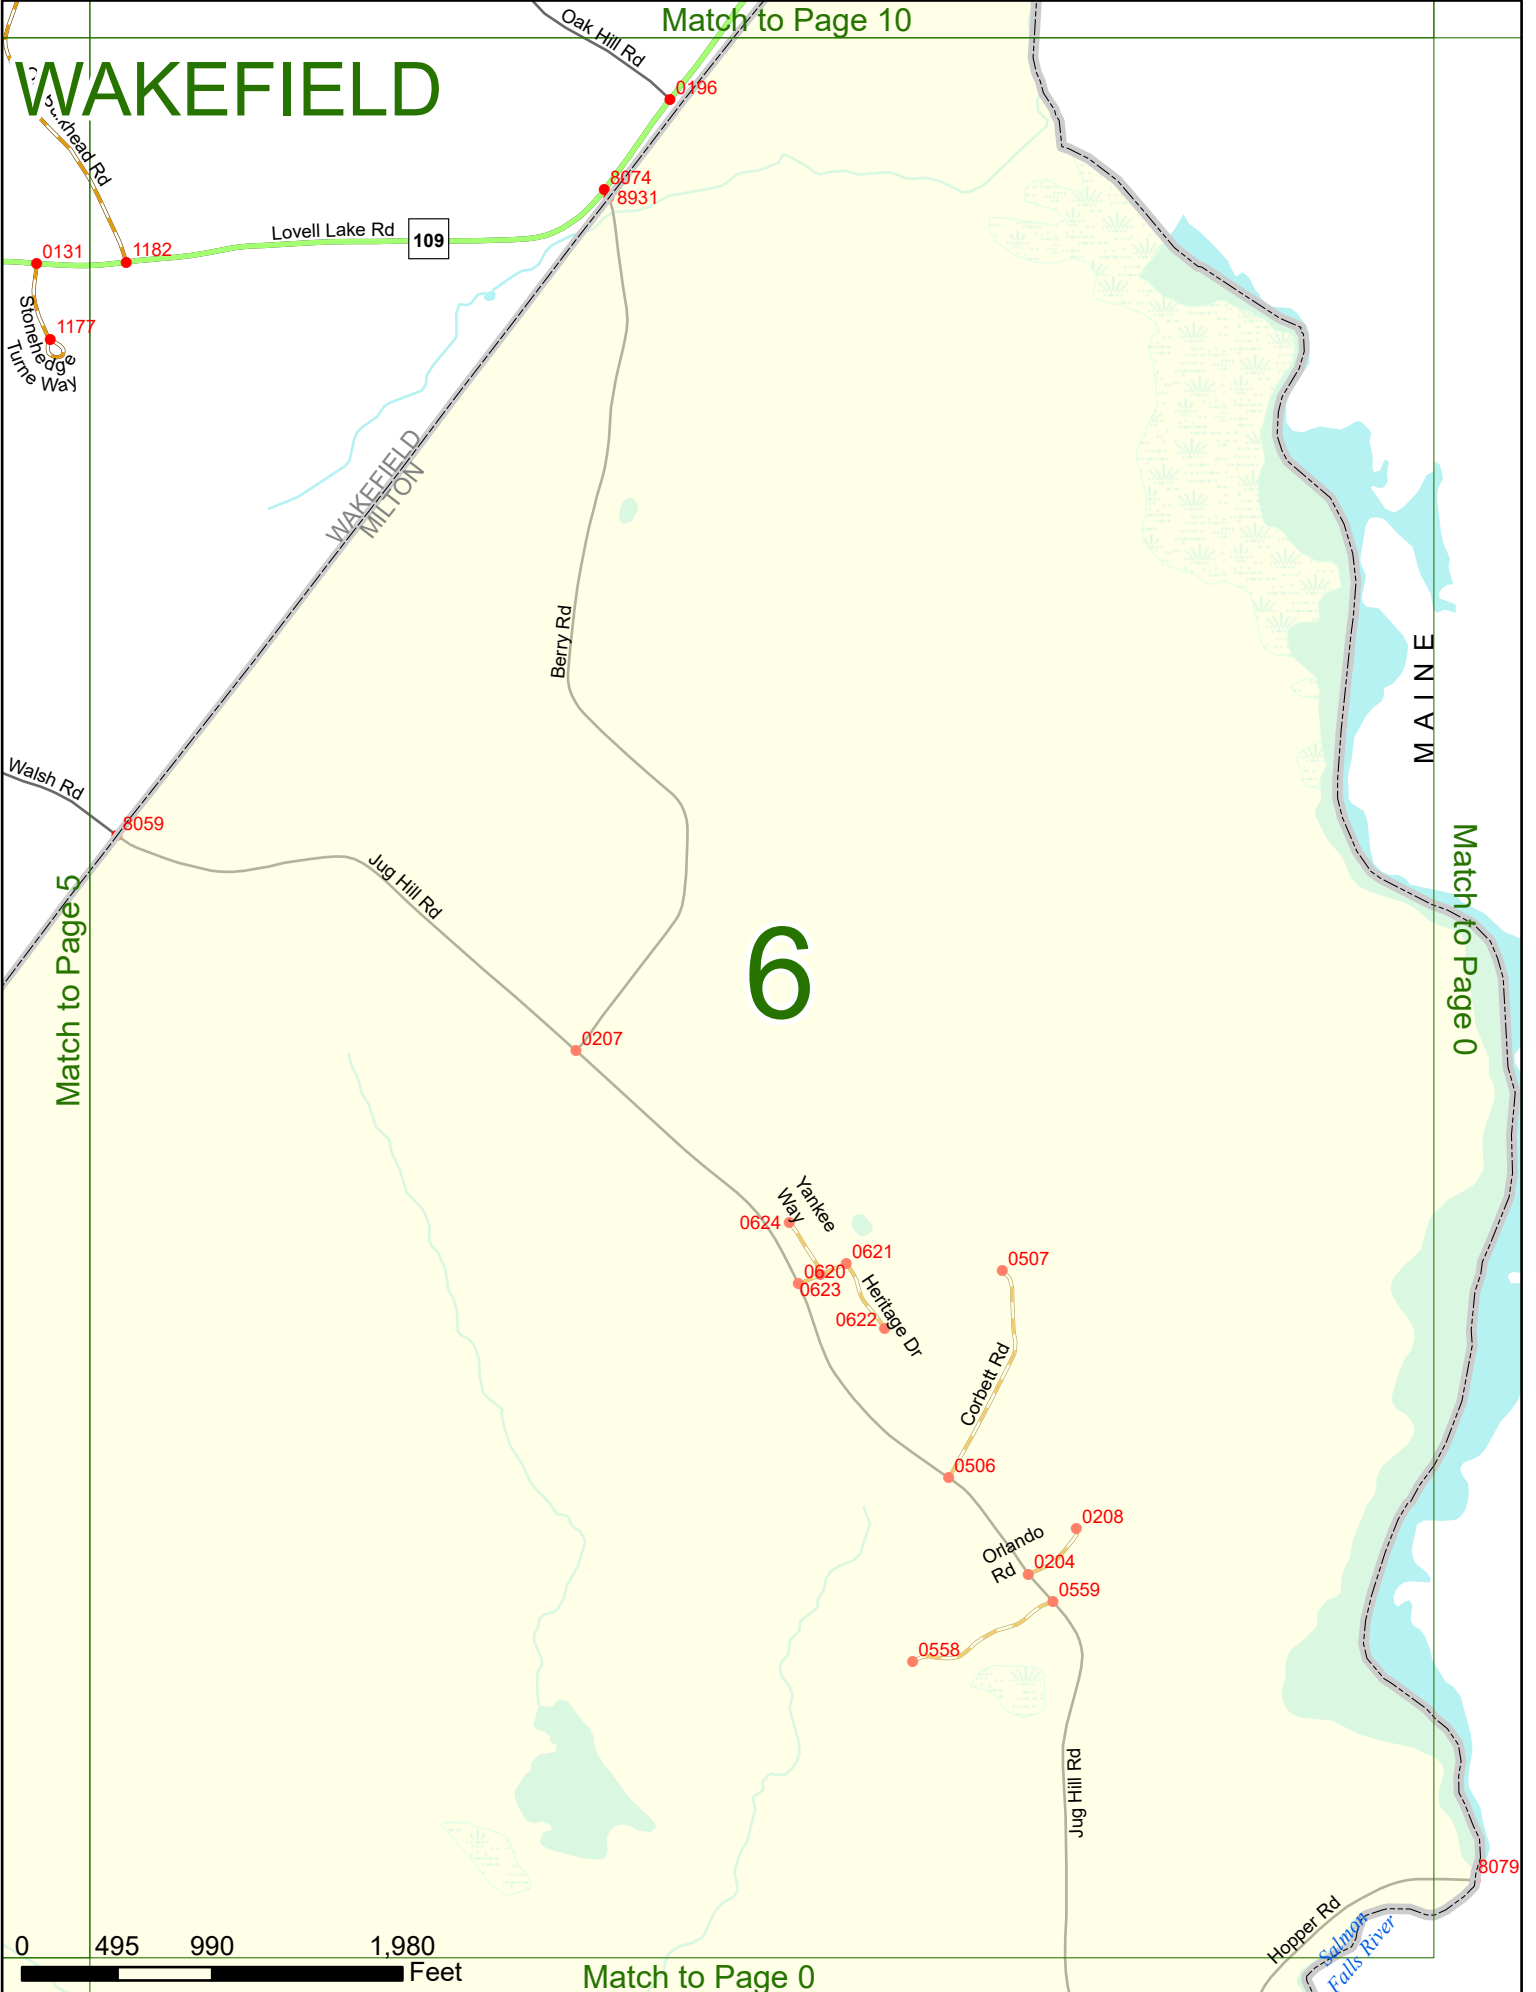

WAKEFIELD

Match to Page 10

0 495 990 1,980 Feet

Match to Page 0

MAINE

Match to Page 0