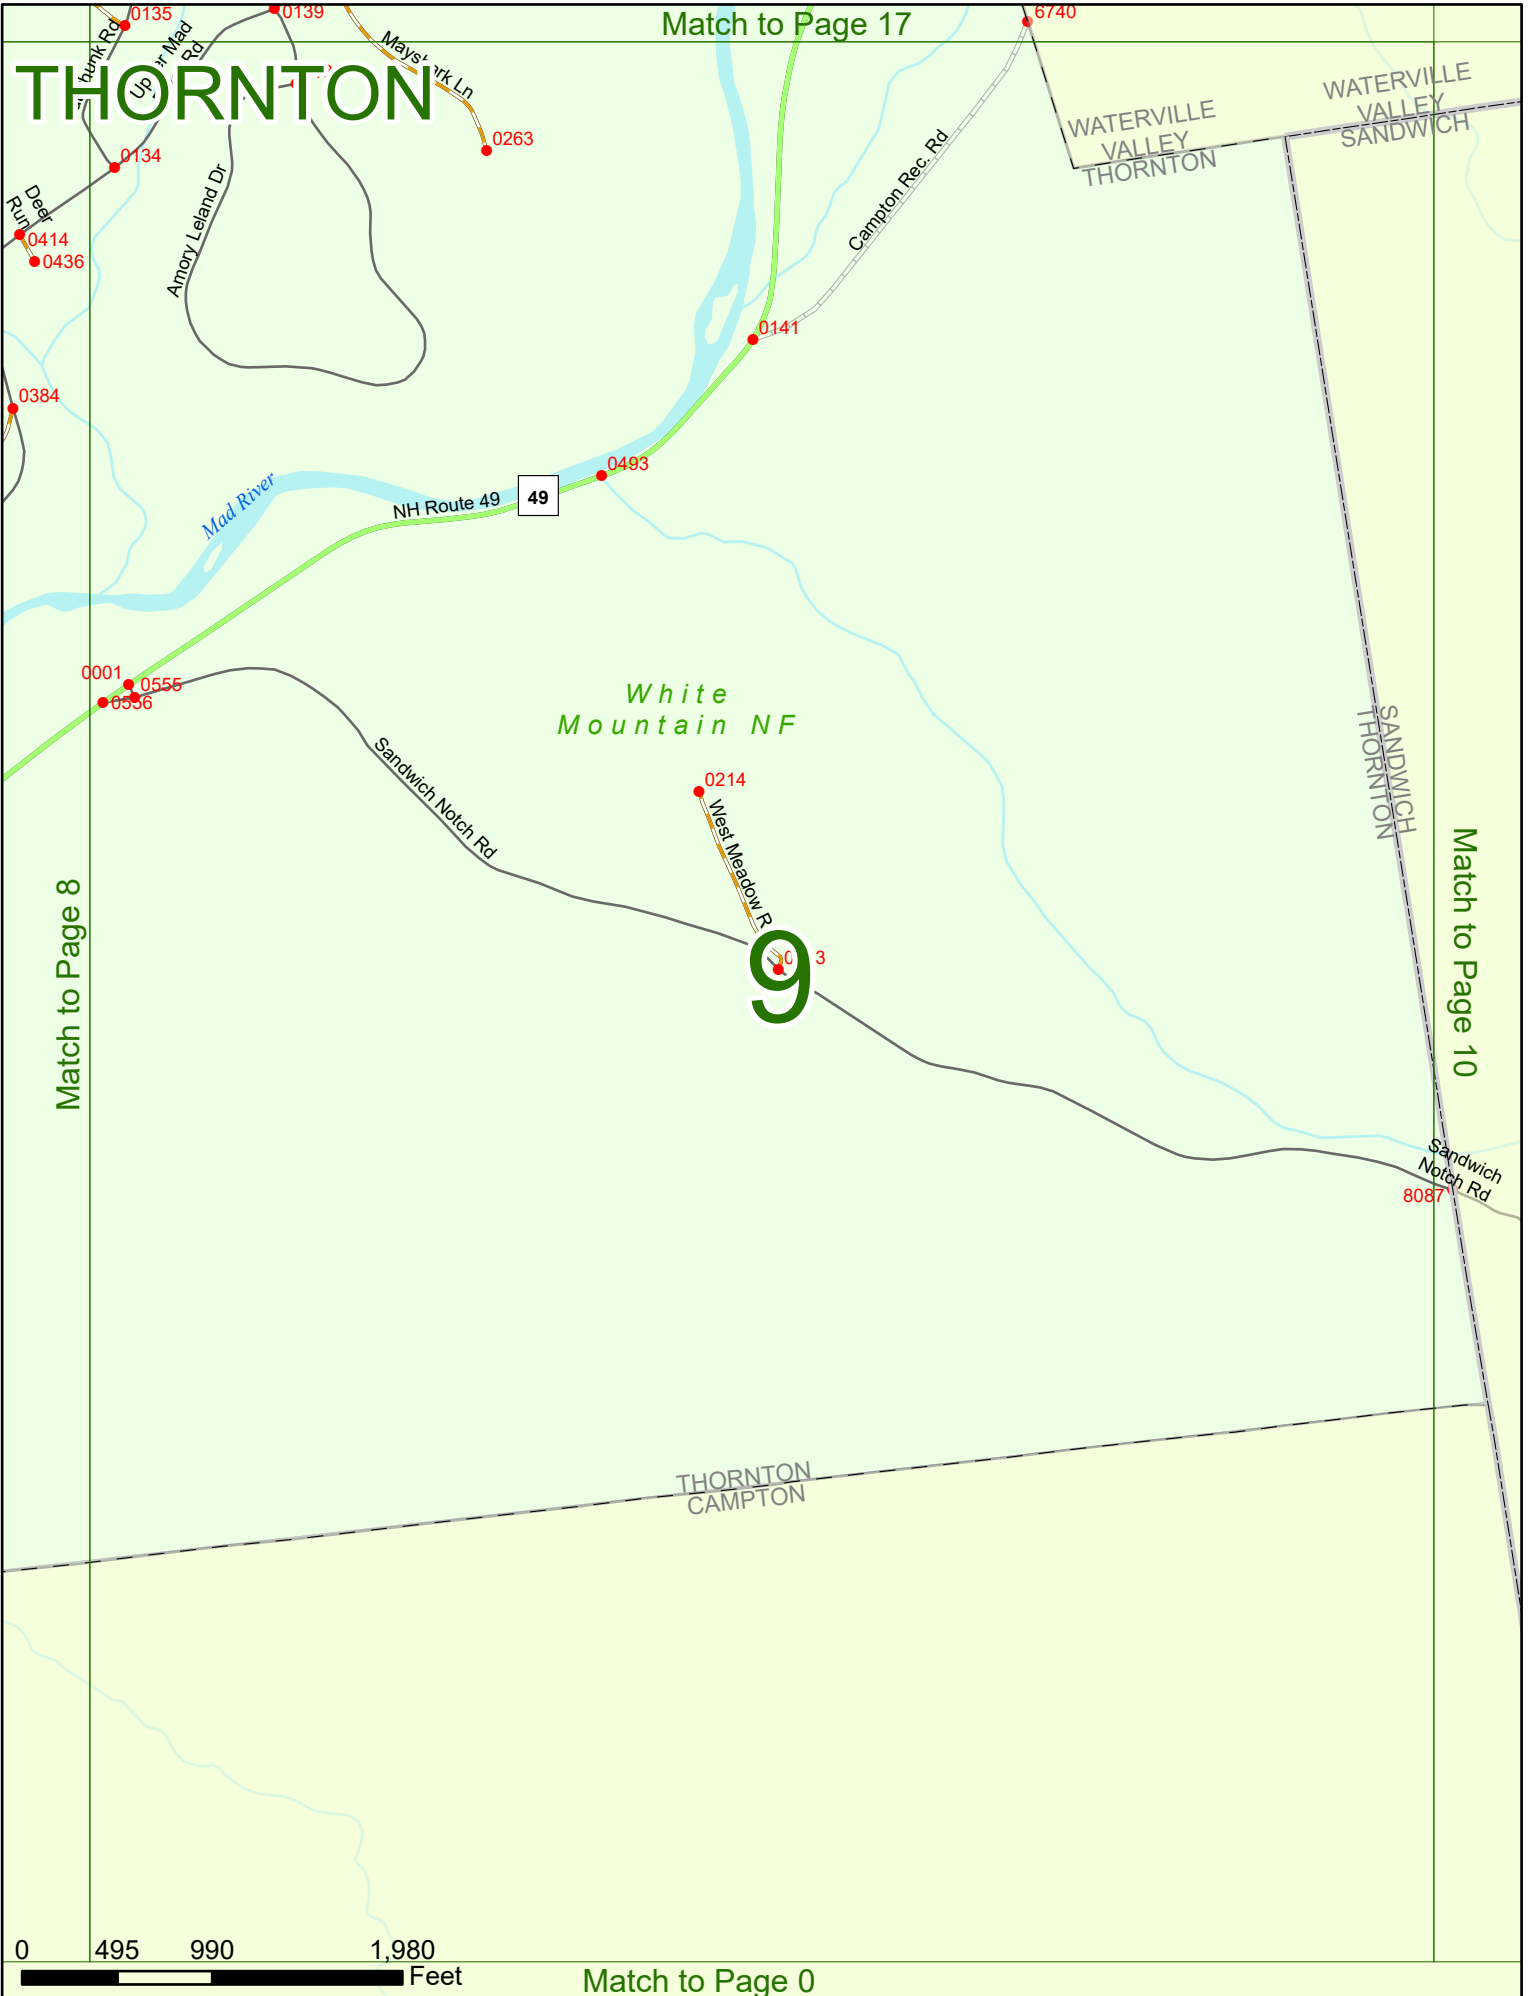

THORNTON

Match to Page 17

Match to Page 8

Match to Page 10

0 495 990 1,980 Feet

Match to Page 0