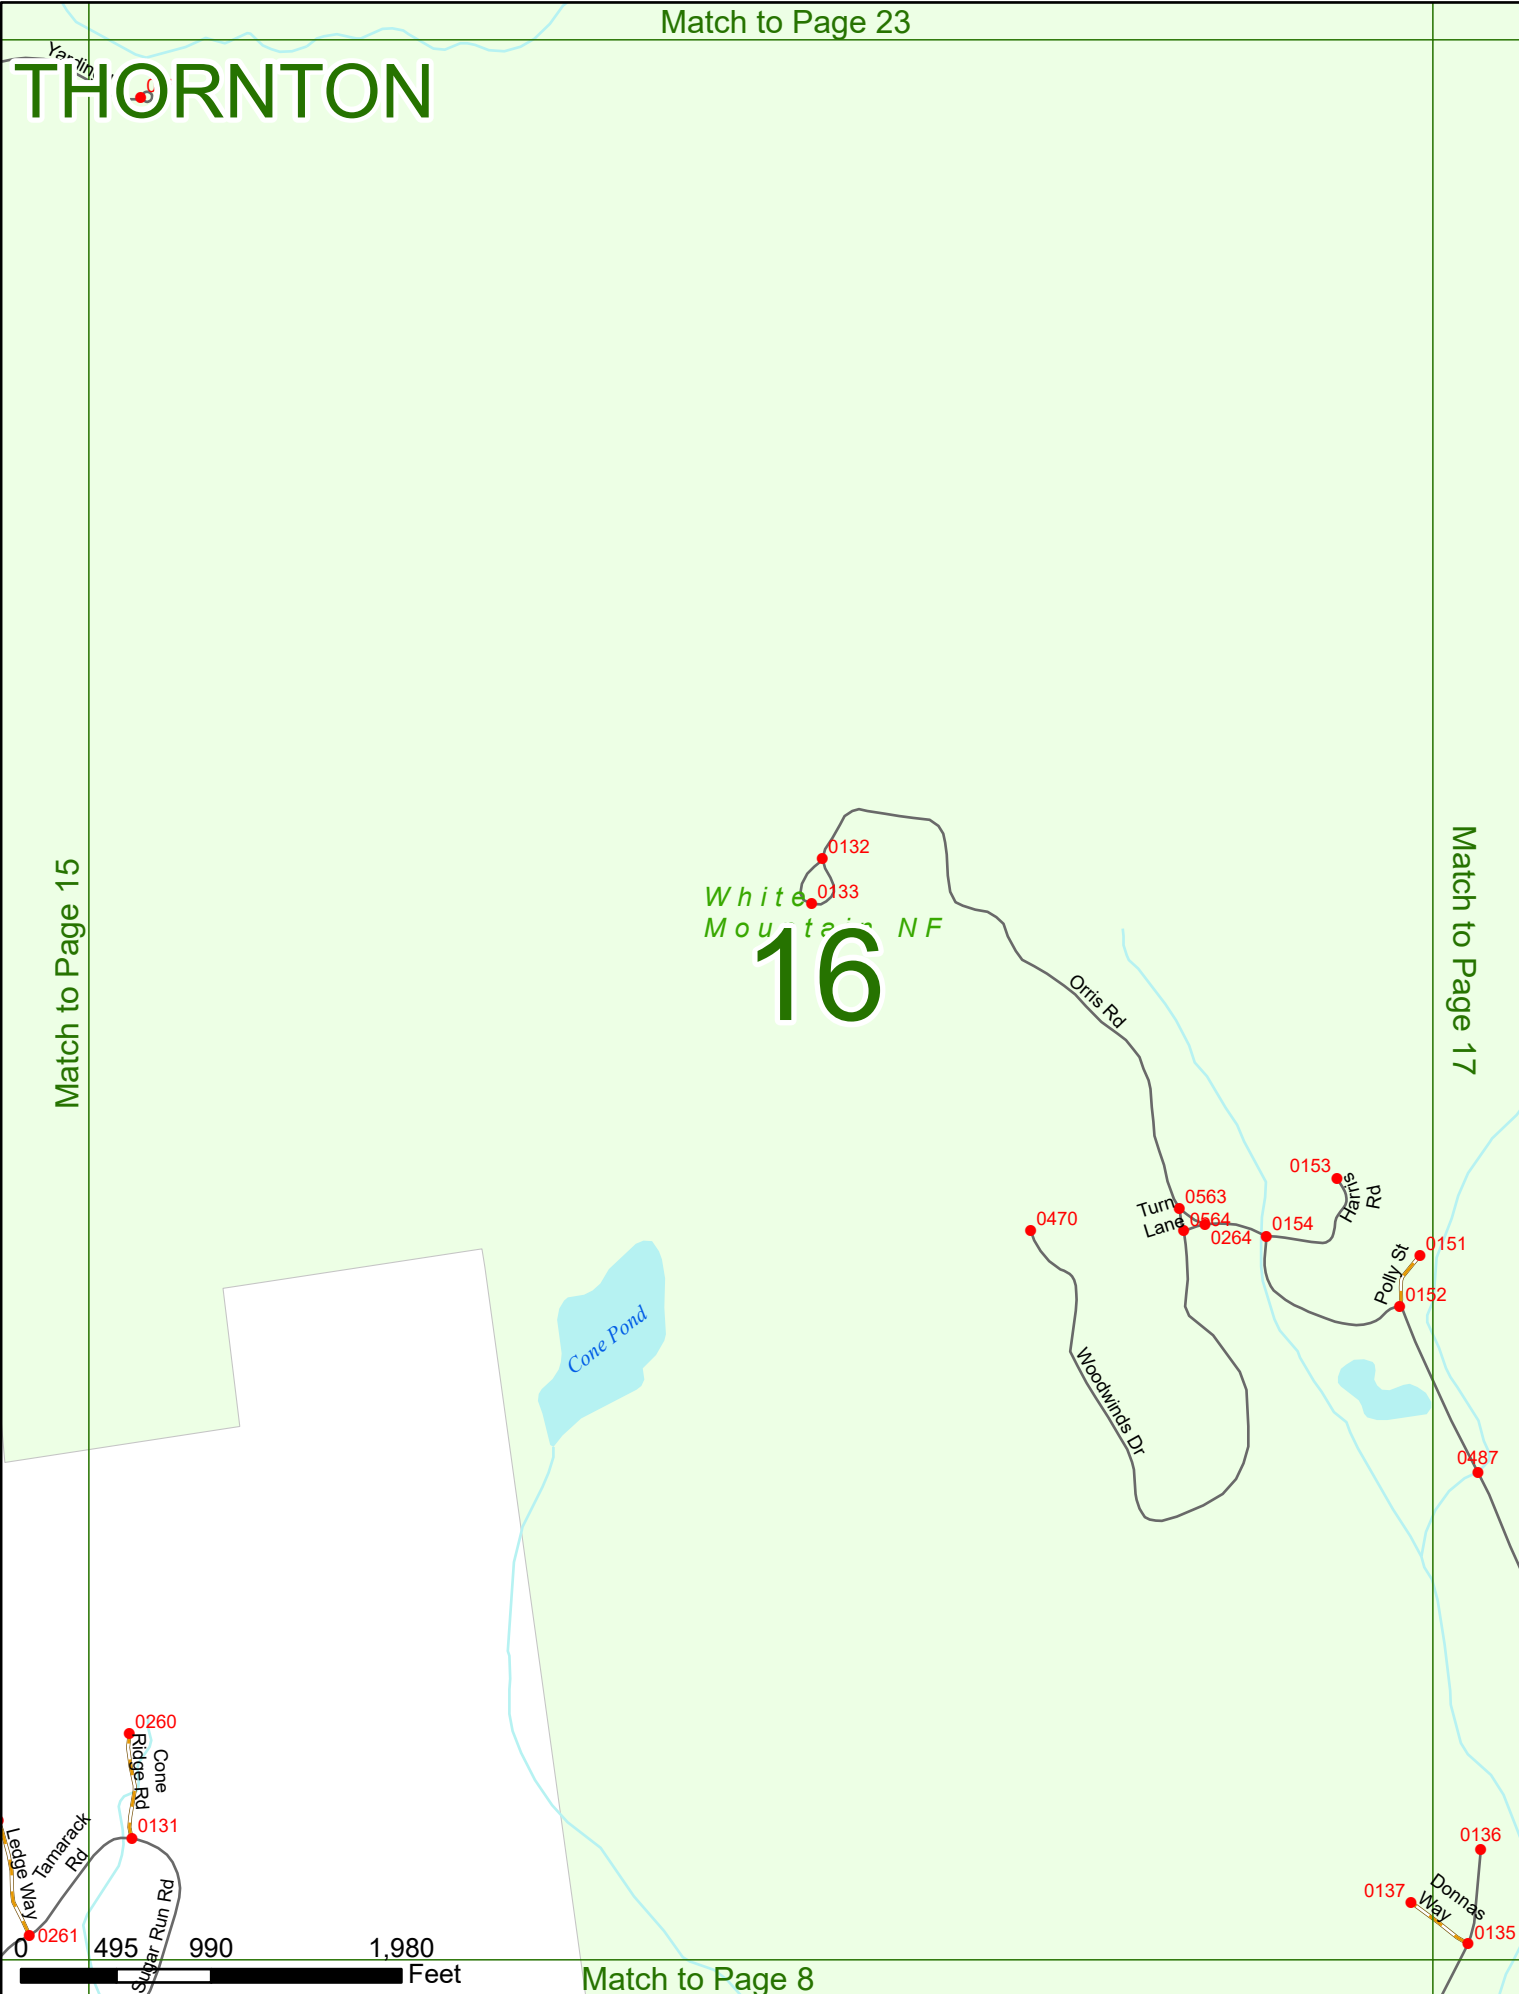

THORNTON

Match to Page 15

Match to Page 17

White Mountain NF

16