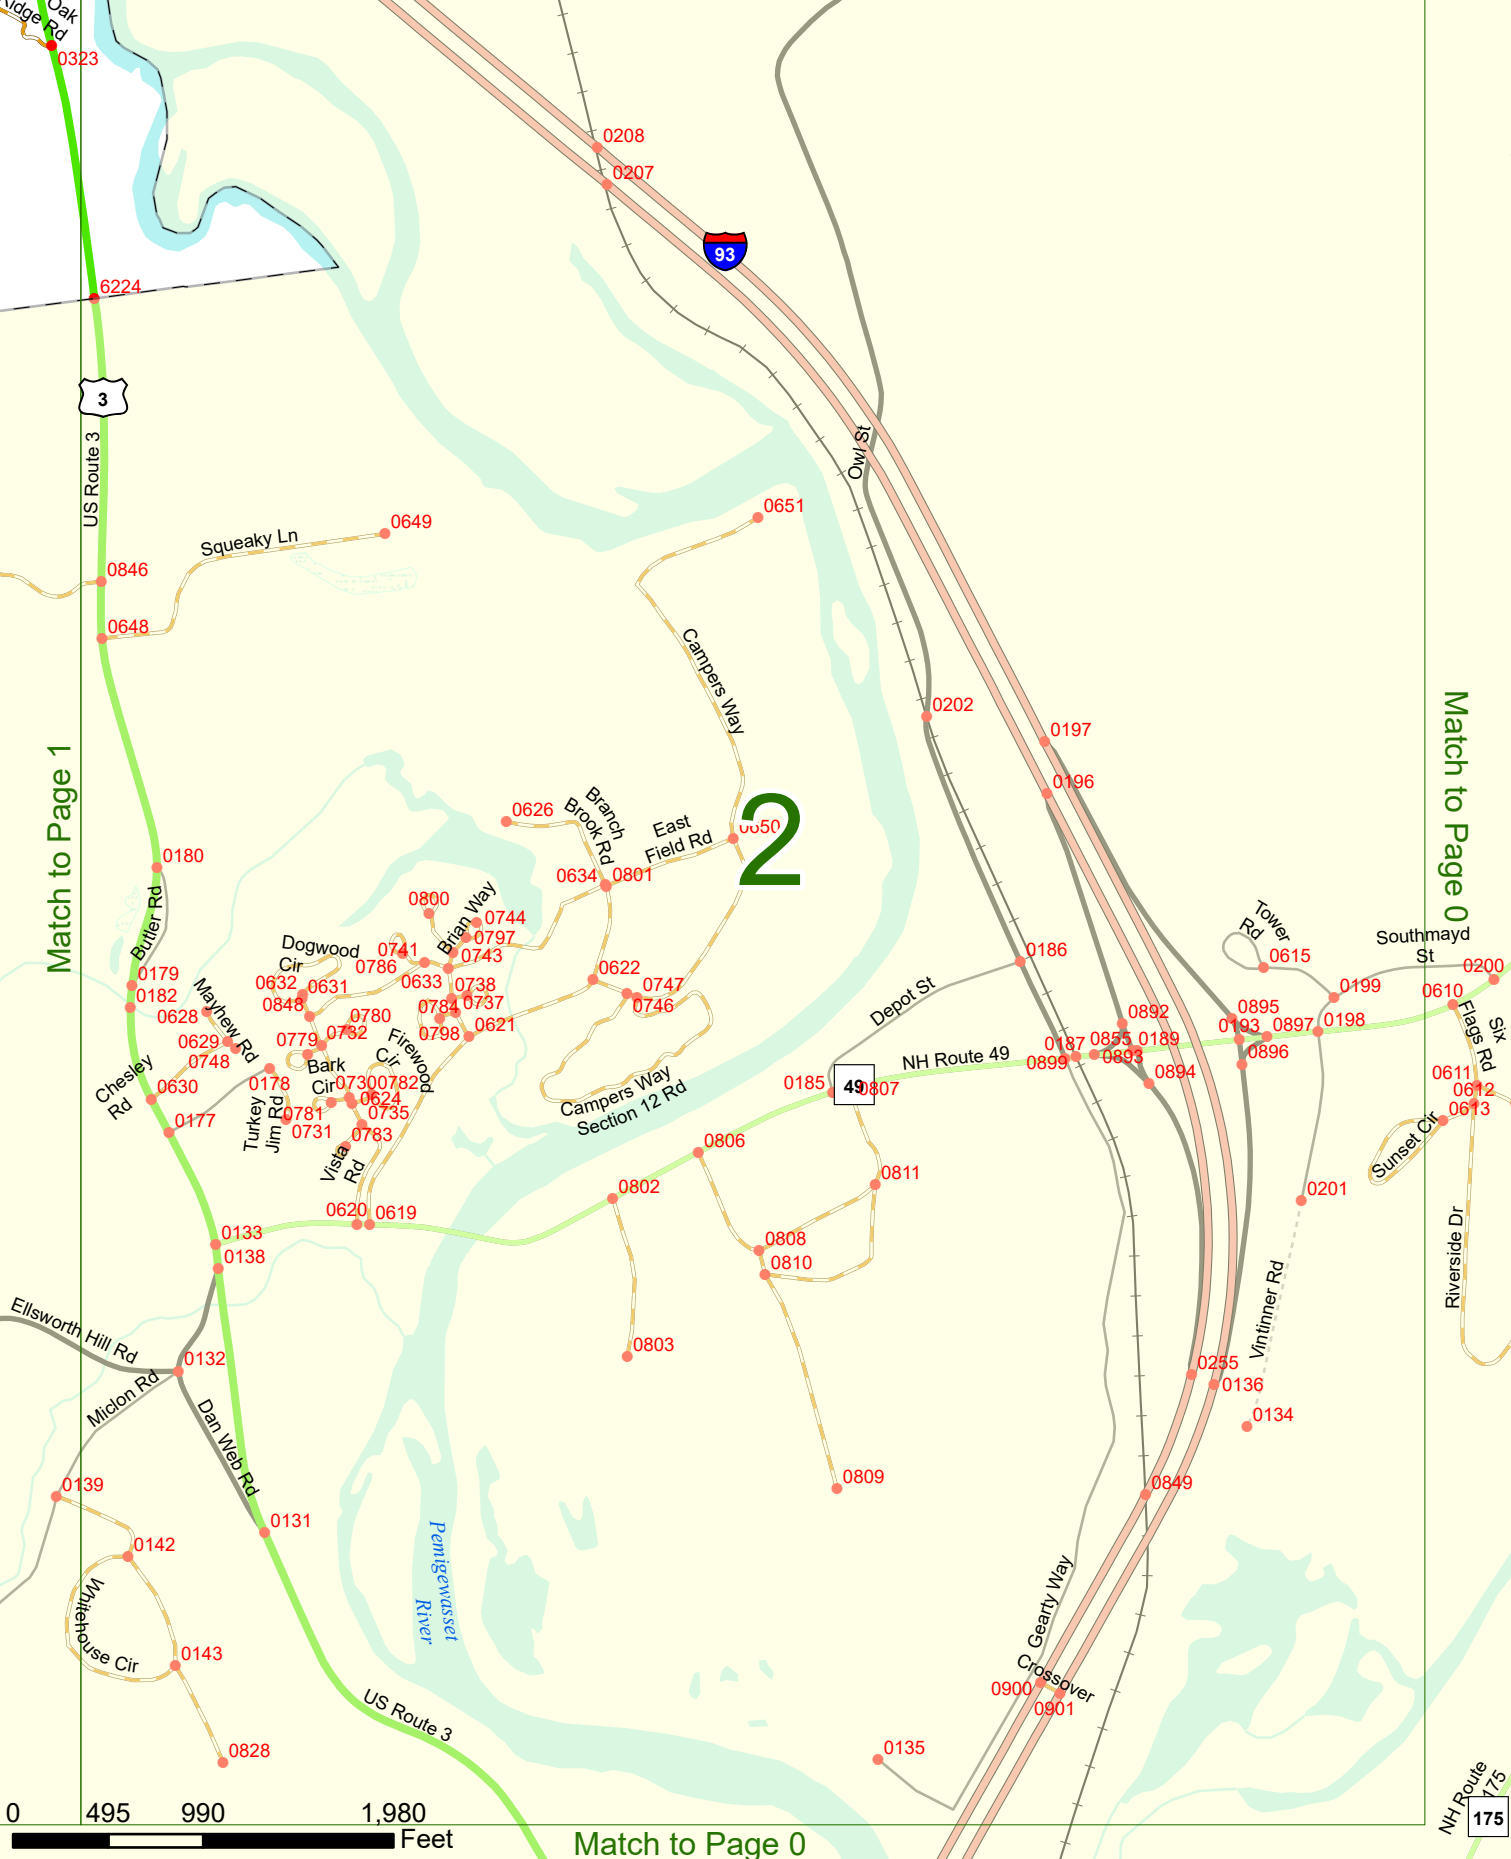

THORNTON

0 495 990 1,980 Feet

Match to Page 6 Match to Page 1 Match to Page 0 NH Route 175