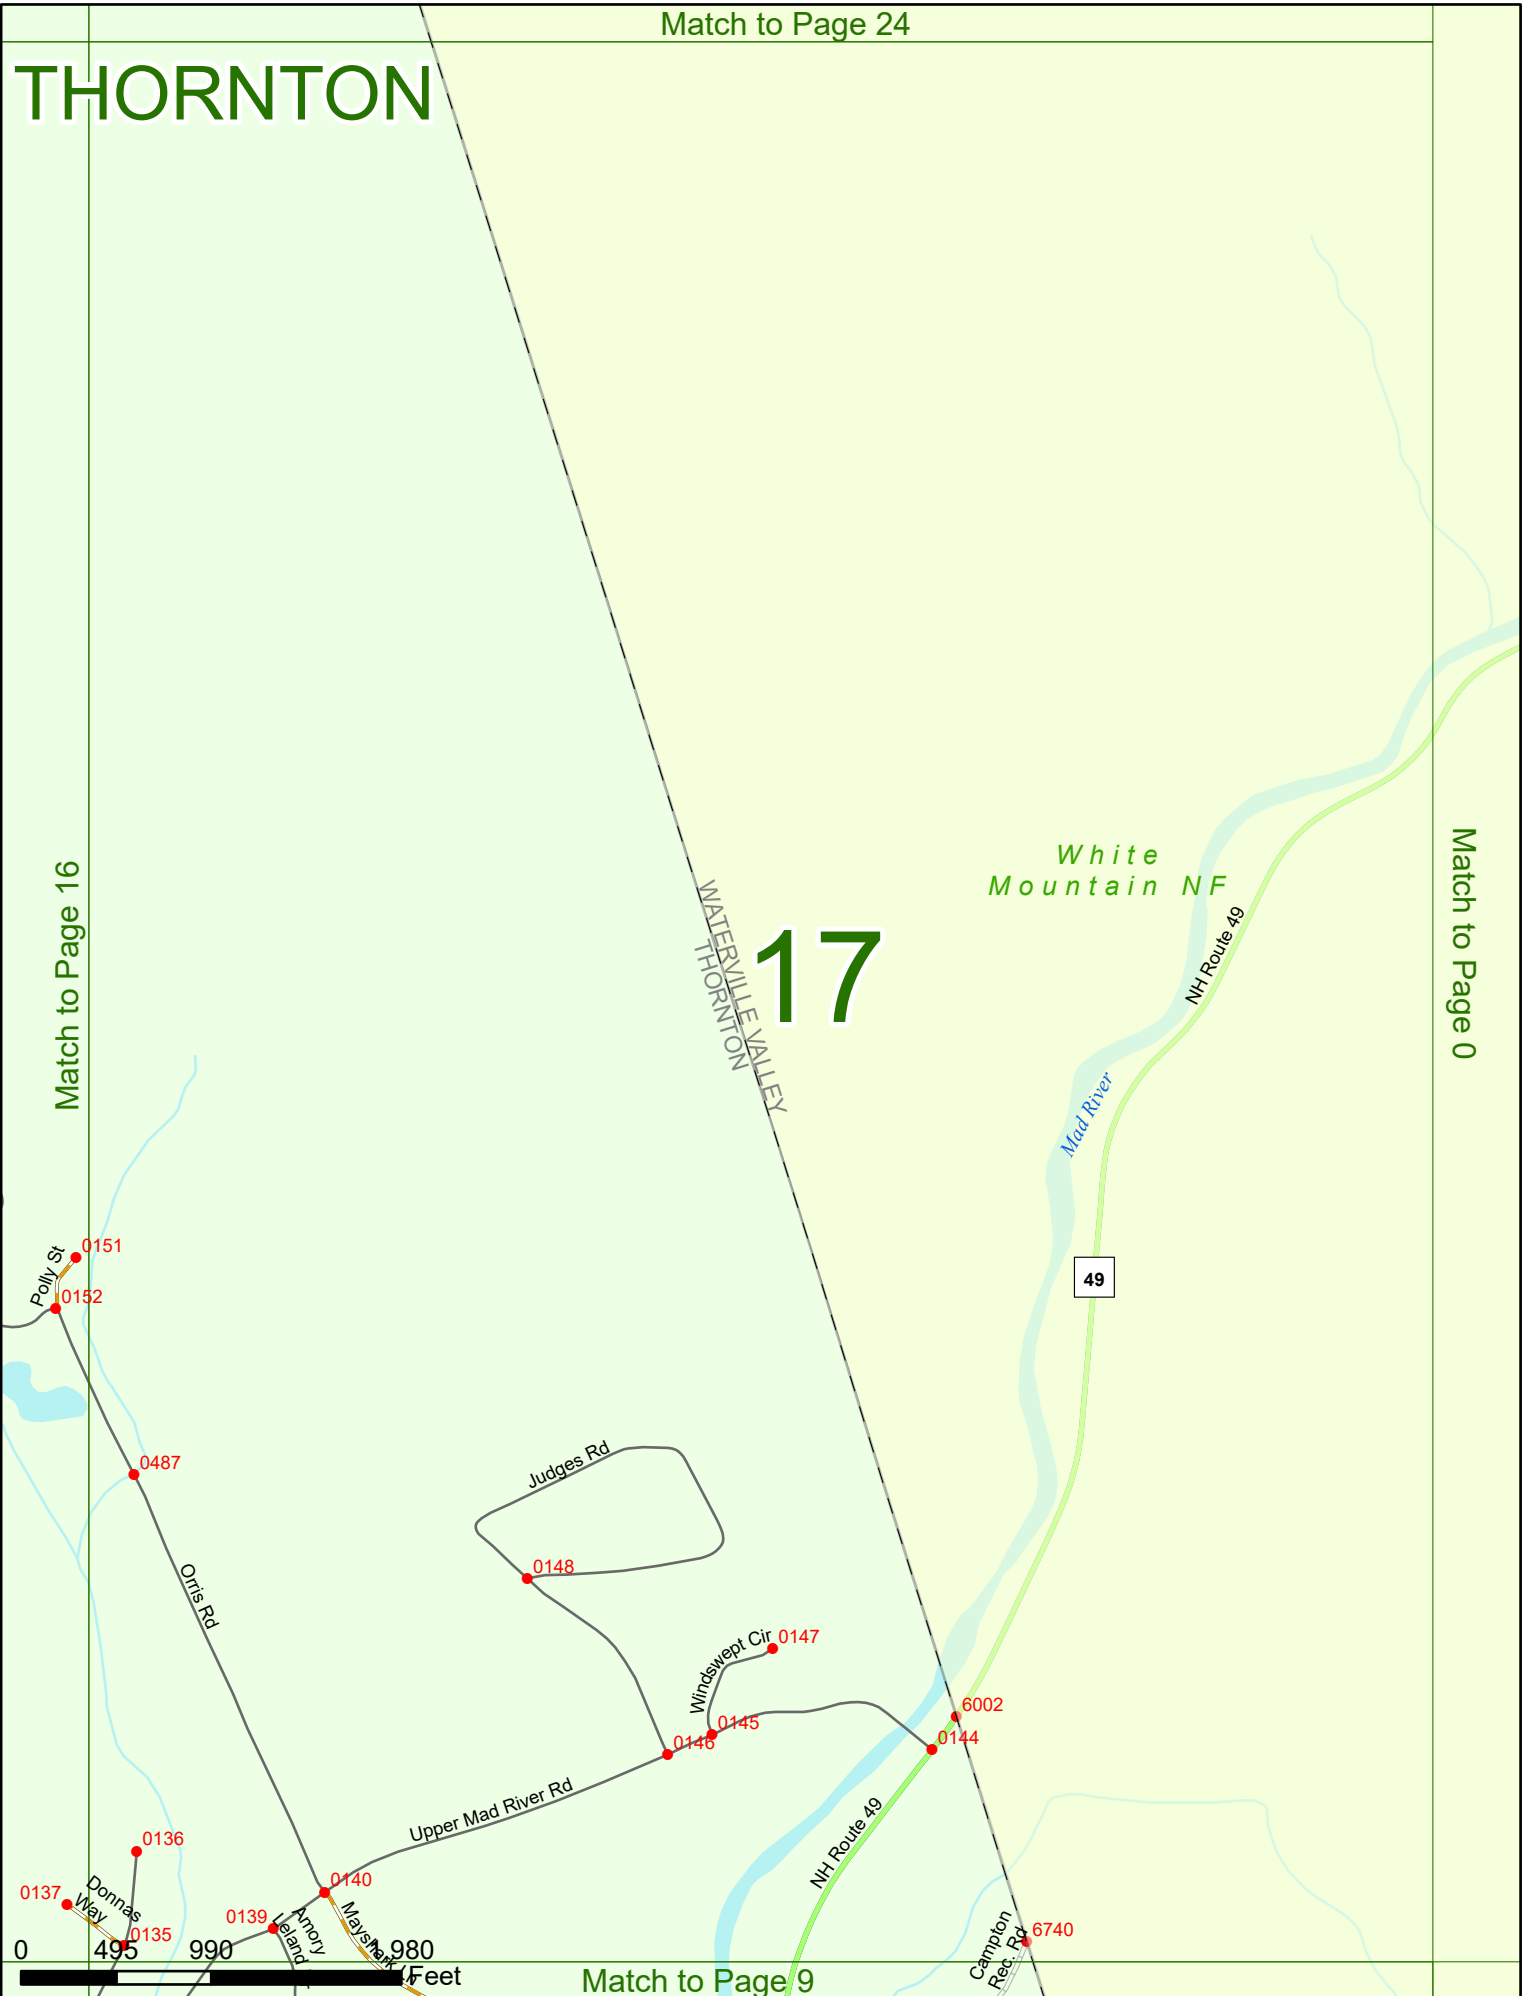

THORNTON

17

Match to Page 16

Match to Page 0

WATERVILLE VALLEY

White Mountain NF

Mad River

NH Route 49

49

Polly St 0151
0152

0487

Ortis Rd

Judges Rd

0148

Windswept Cir 0147

0146

0145

6002

0144

Upper Mad River Rd

NH Route 49

Campton Rec Rd 6740

0137
Donnas Way 0135

0136

0139

Arroyo 0140

Maysbrook 980

0 495 990 Feet

Match to Page 9