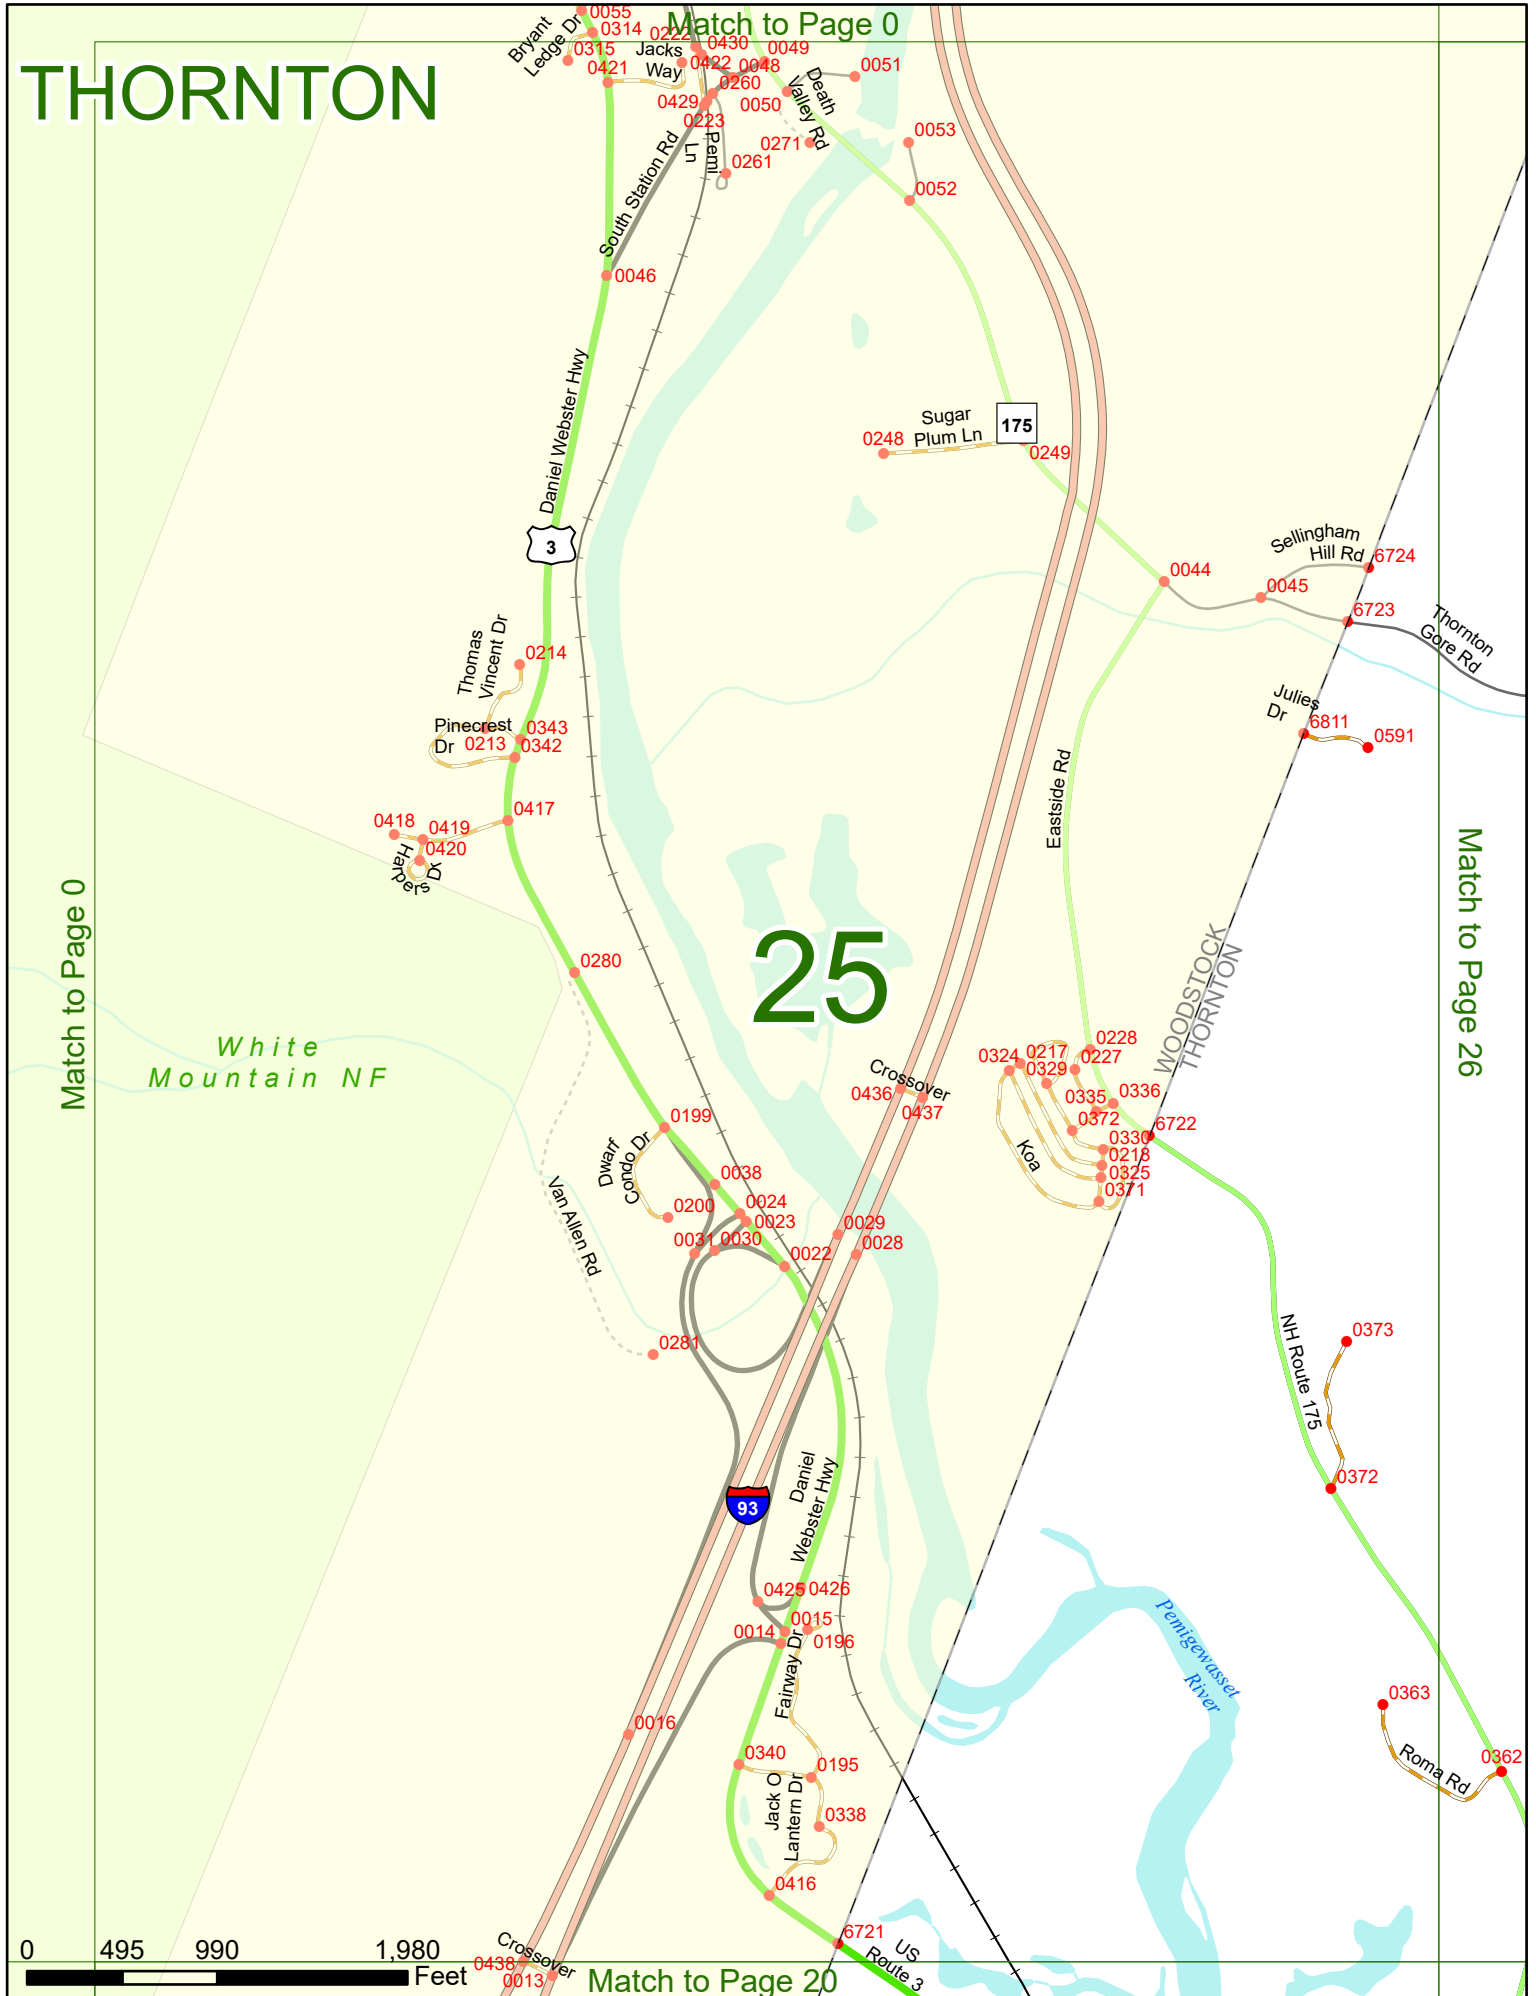

THORNTON

Match to Page 0

25

Match to Page 26

Match to Page 0

White Mountain NF

0 495 990 1,980 Feet

Match to Page 20