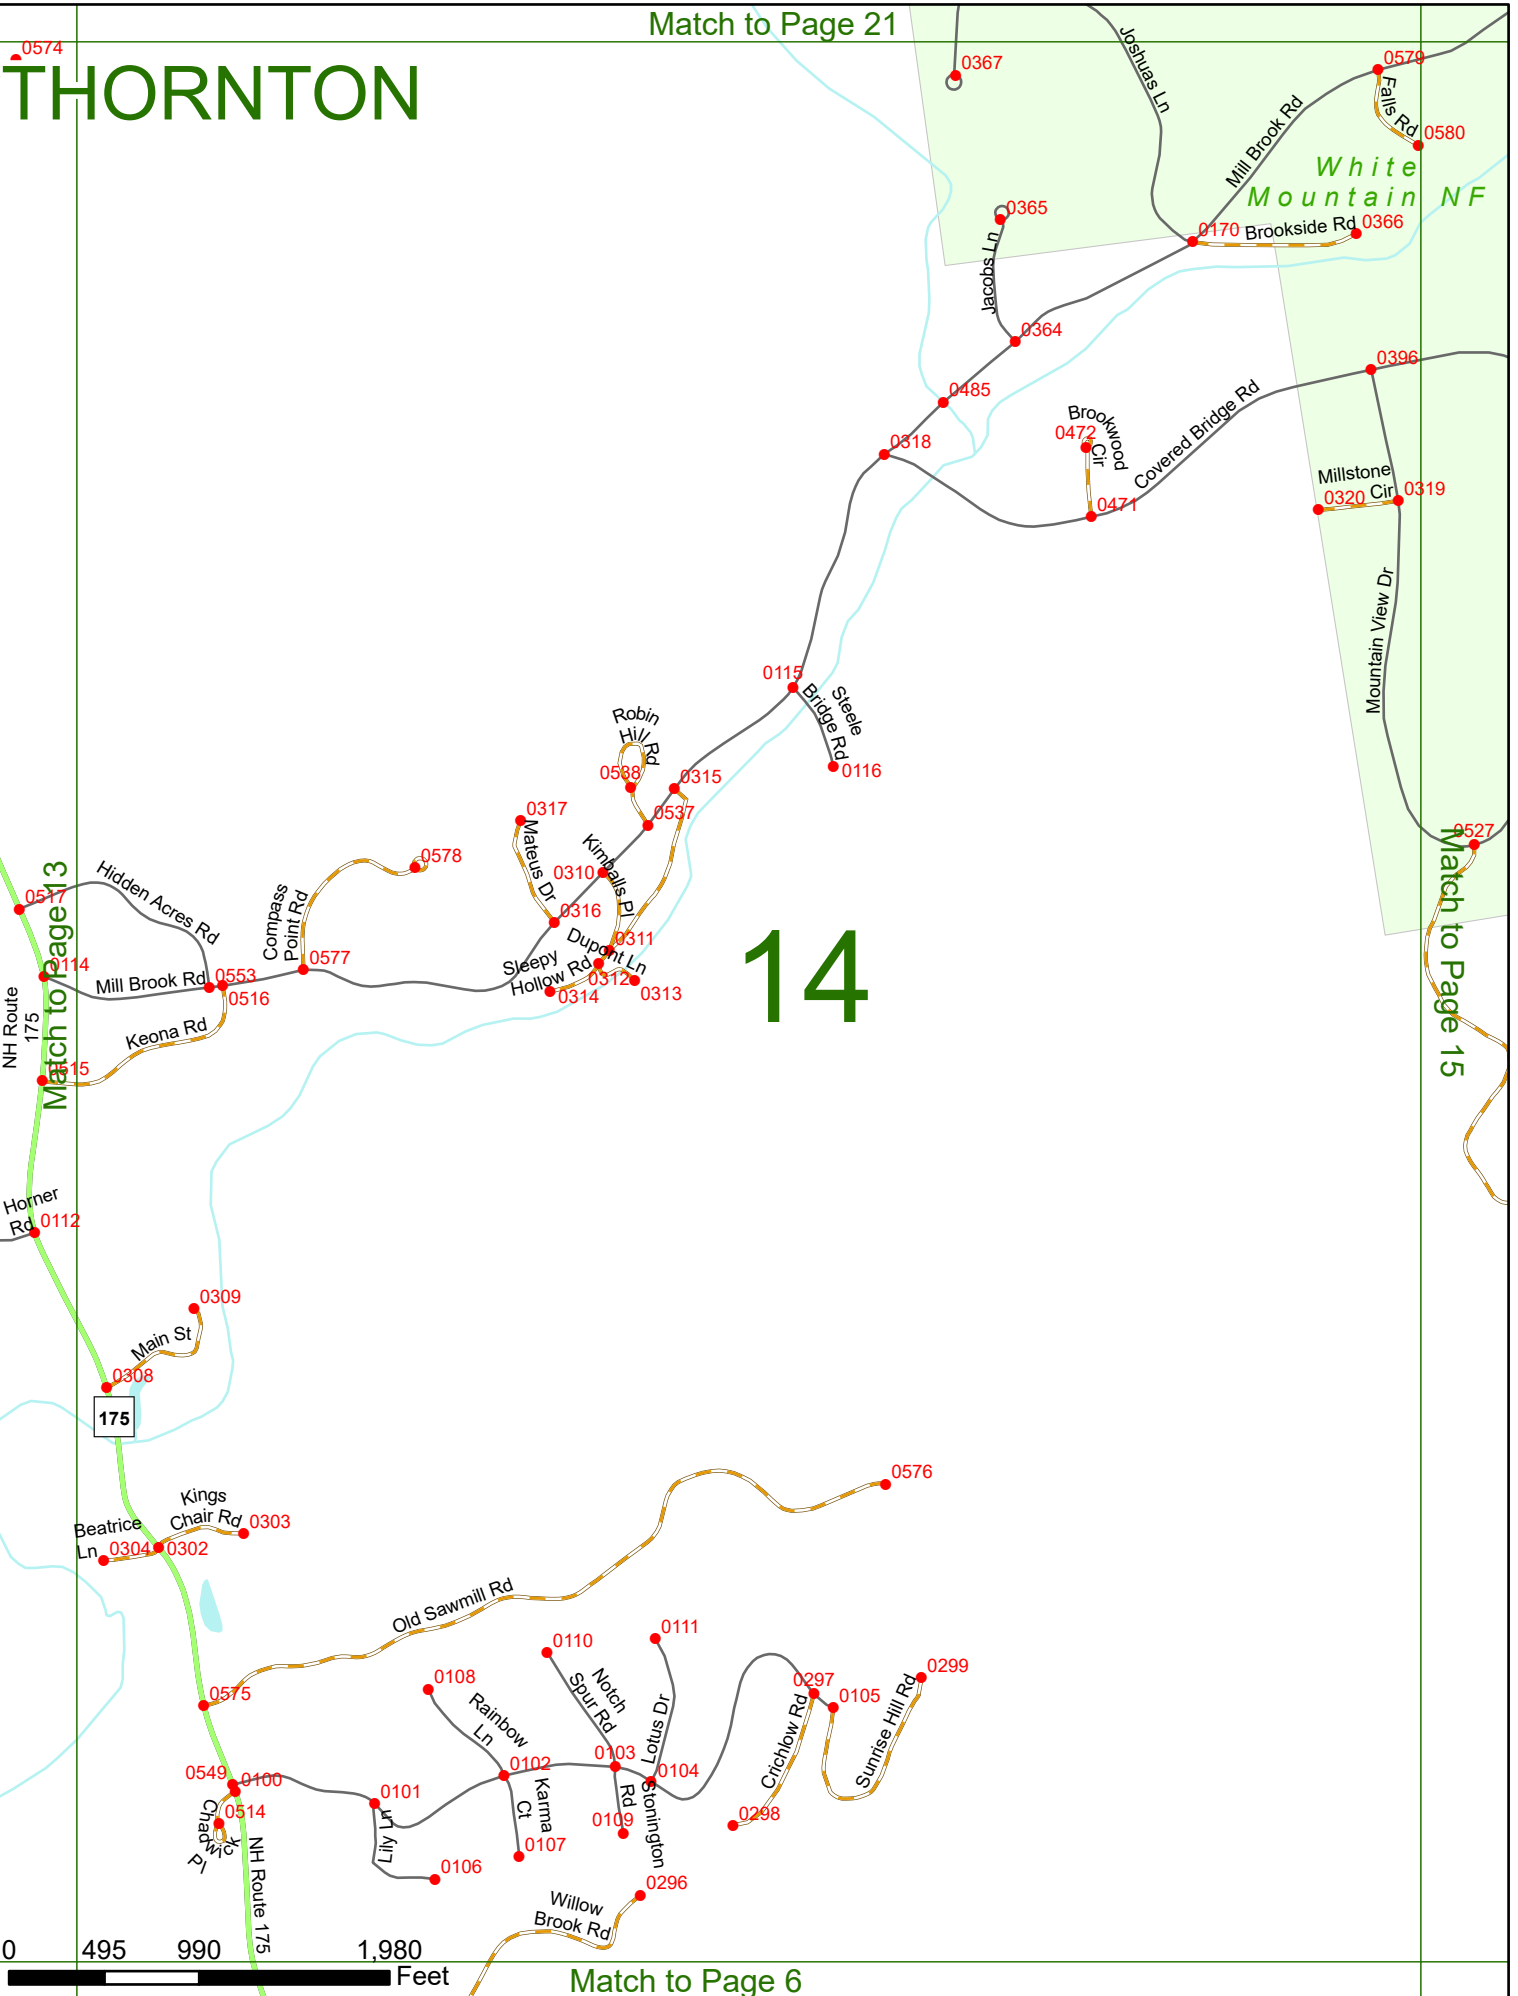

THORNTON

White Mountain NF

14

Match to Page 3

Match to Page 15