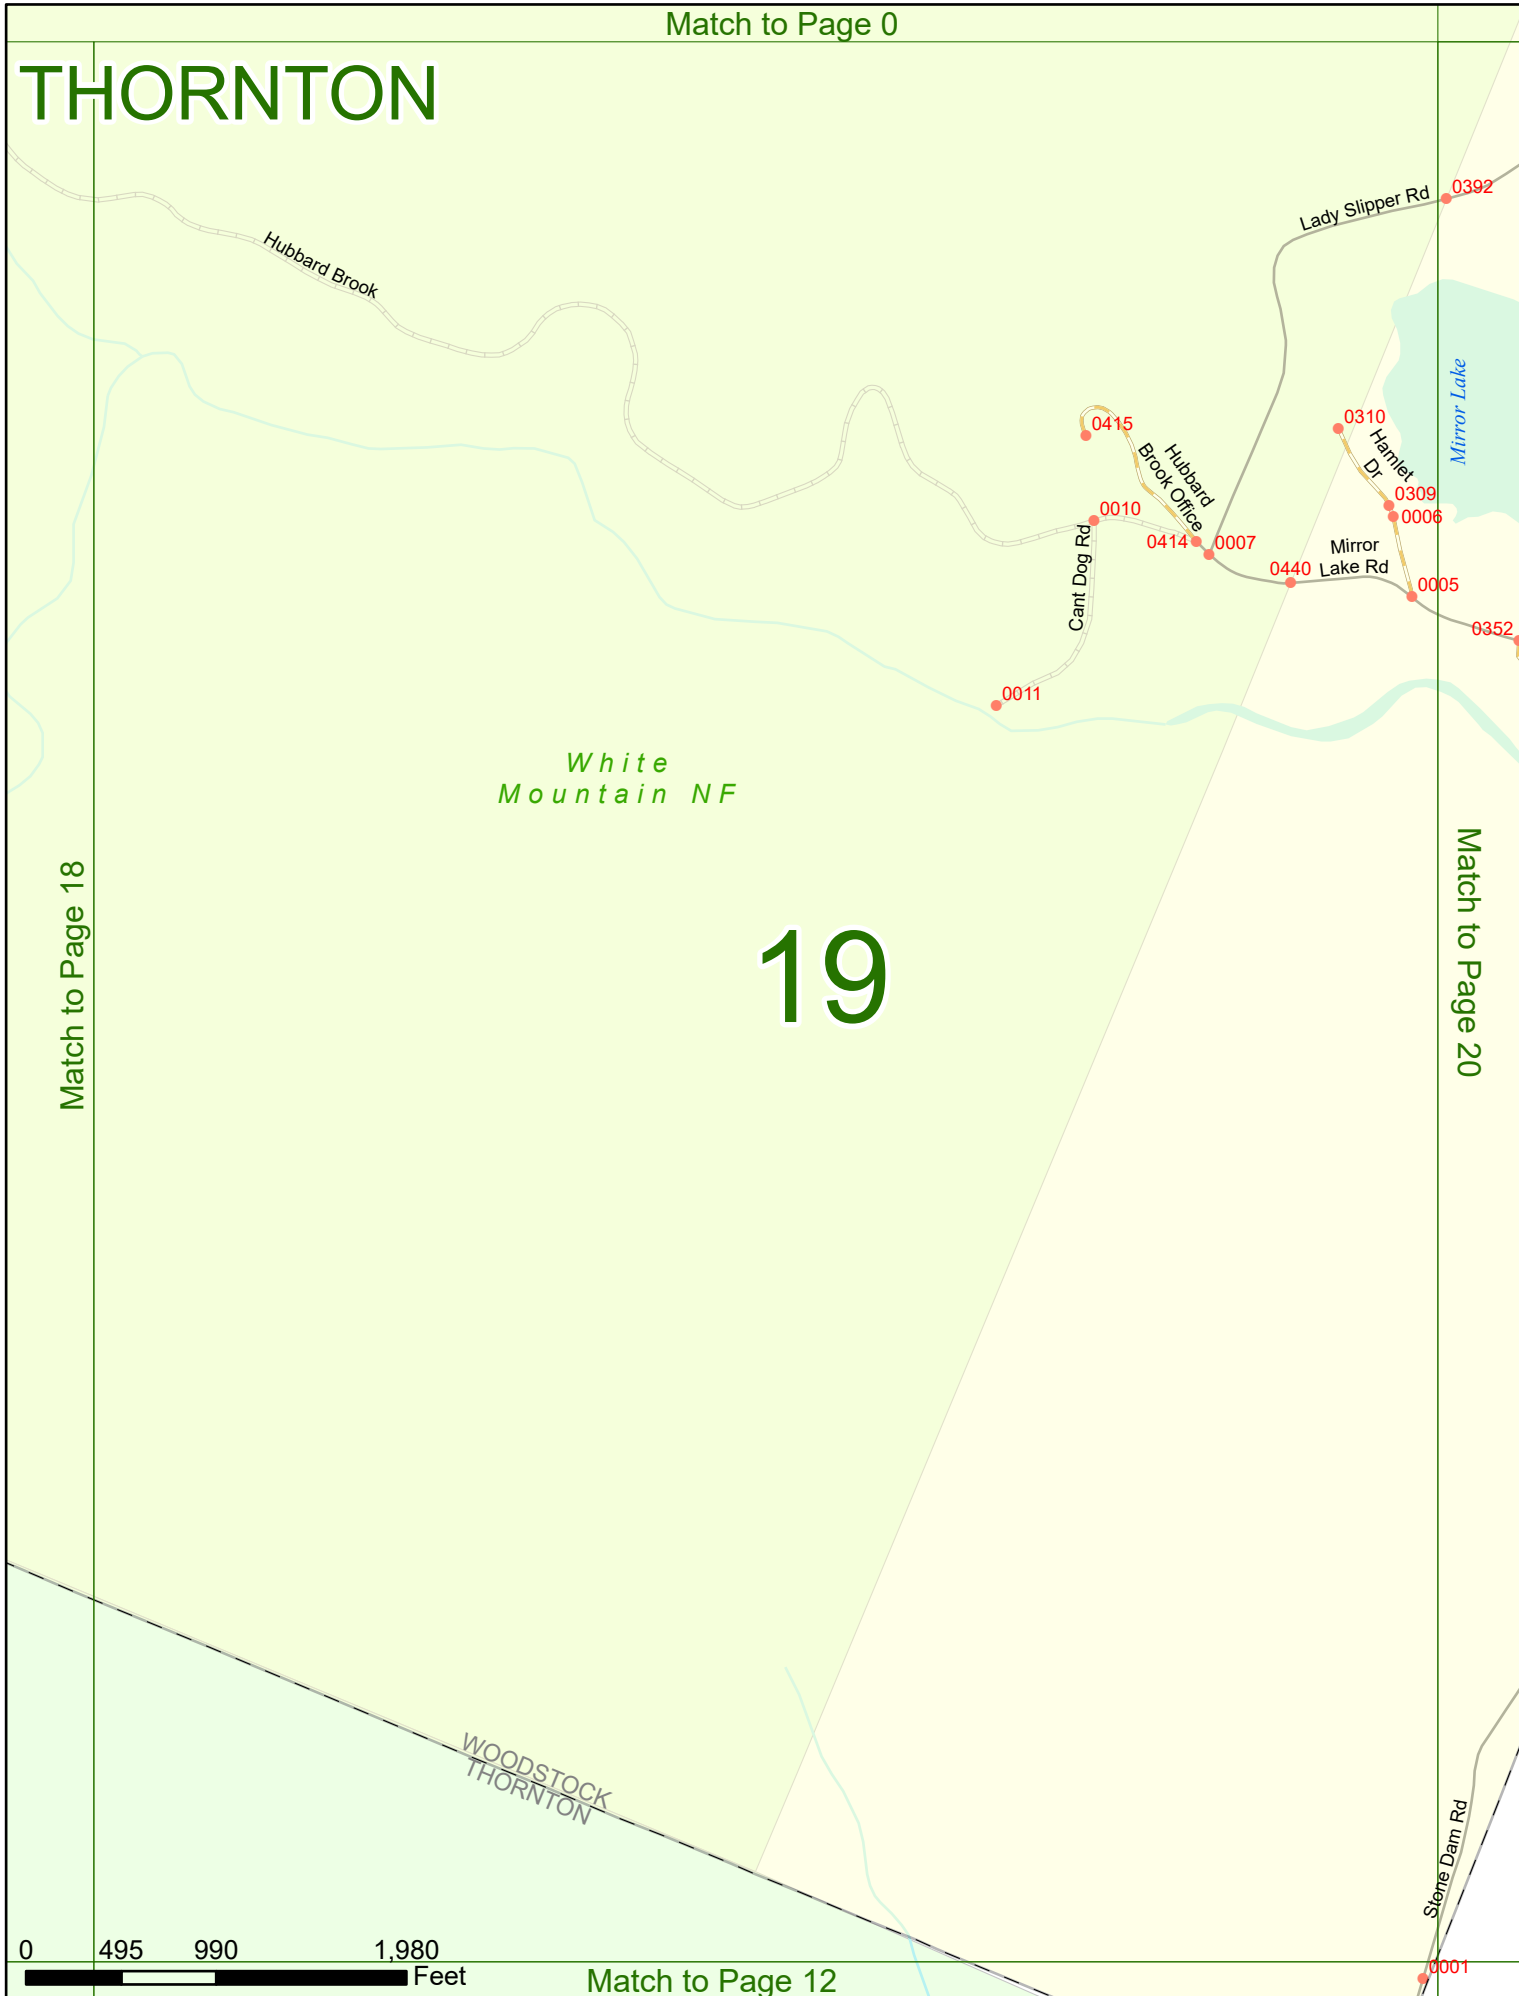

THORNTON

White Mountain NF

19

Match to Page 18

Match to Page 20

WOODSTOCK
THORNTON