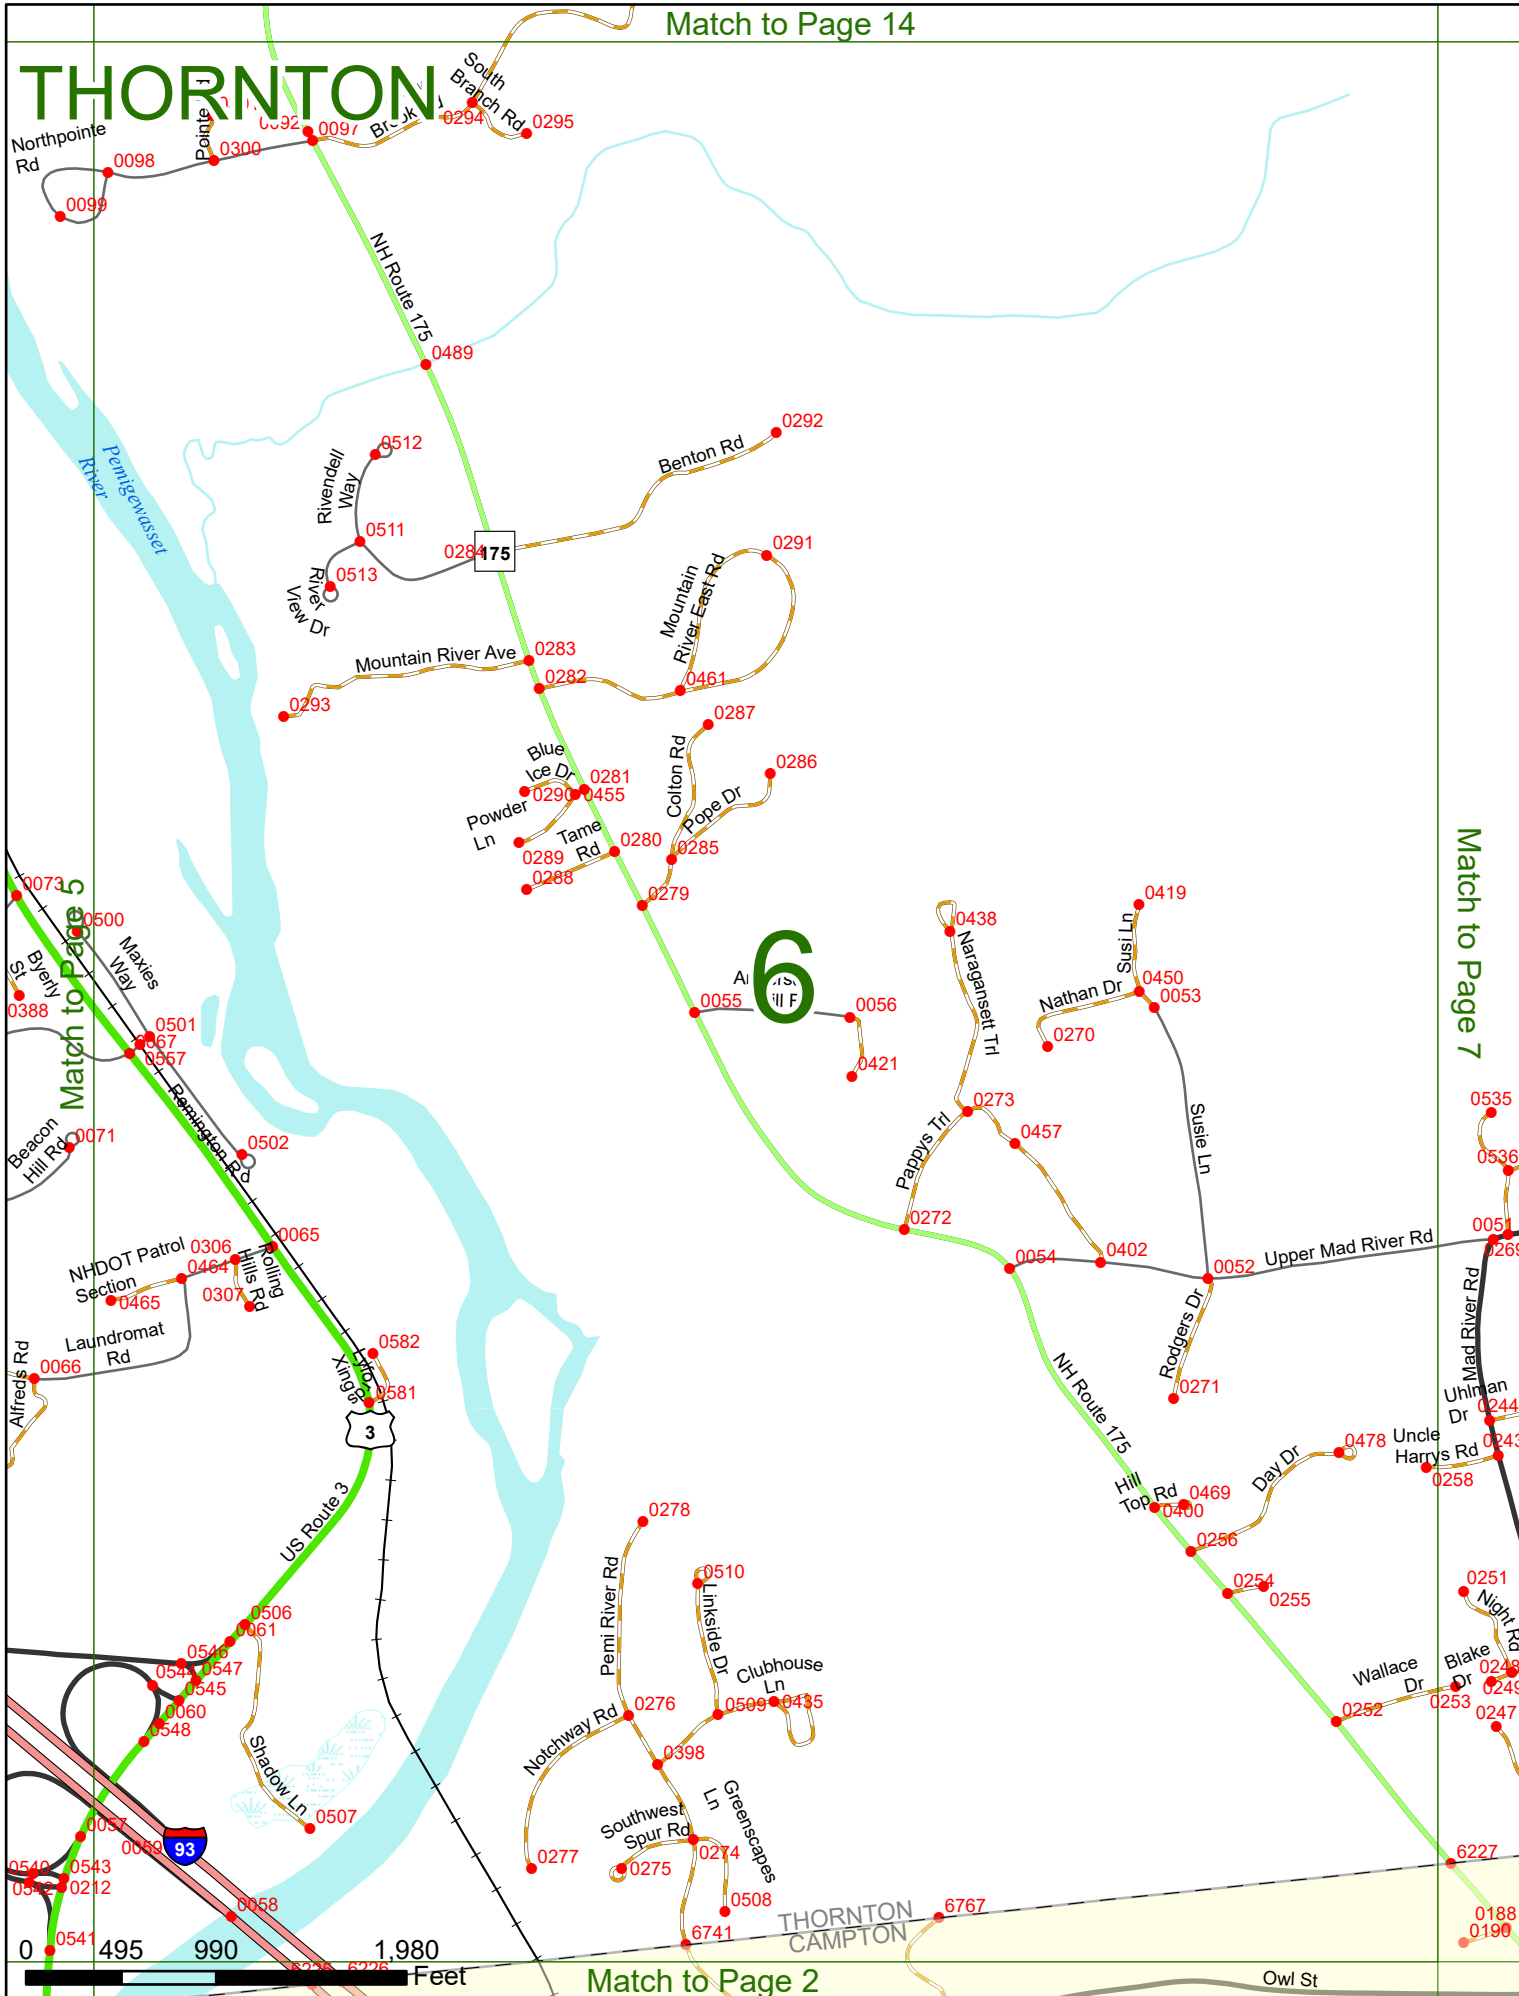

THORNTON

THORNTON CAMPTON

Owl St