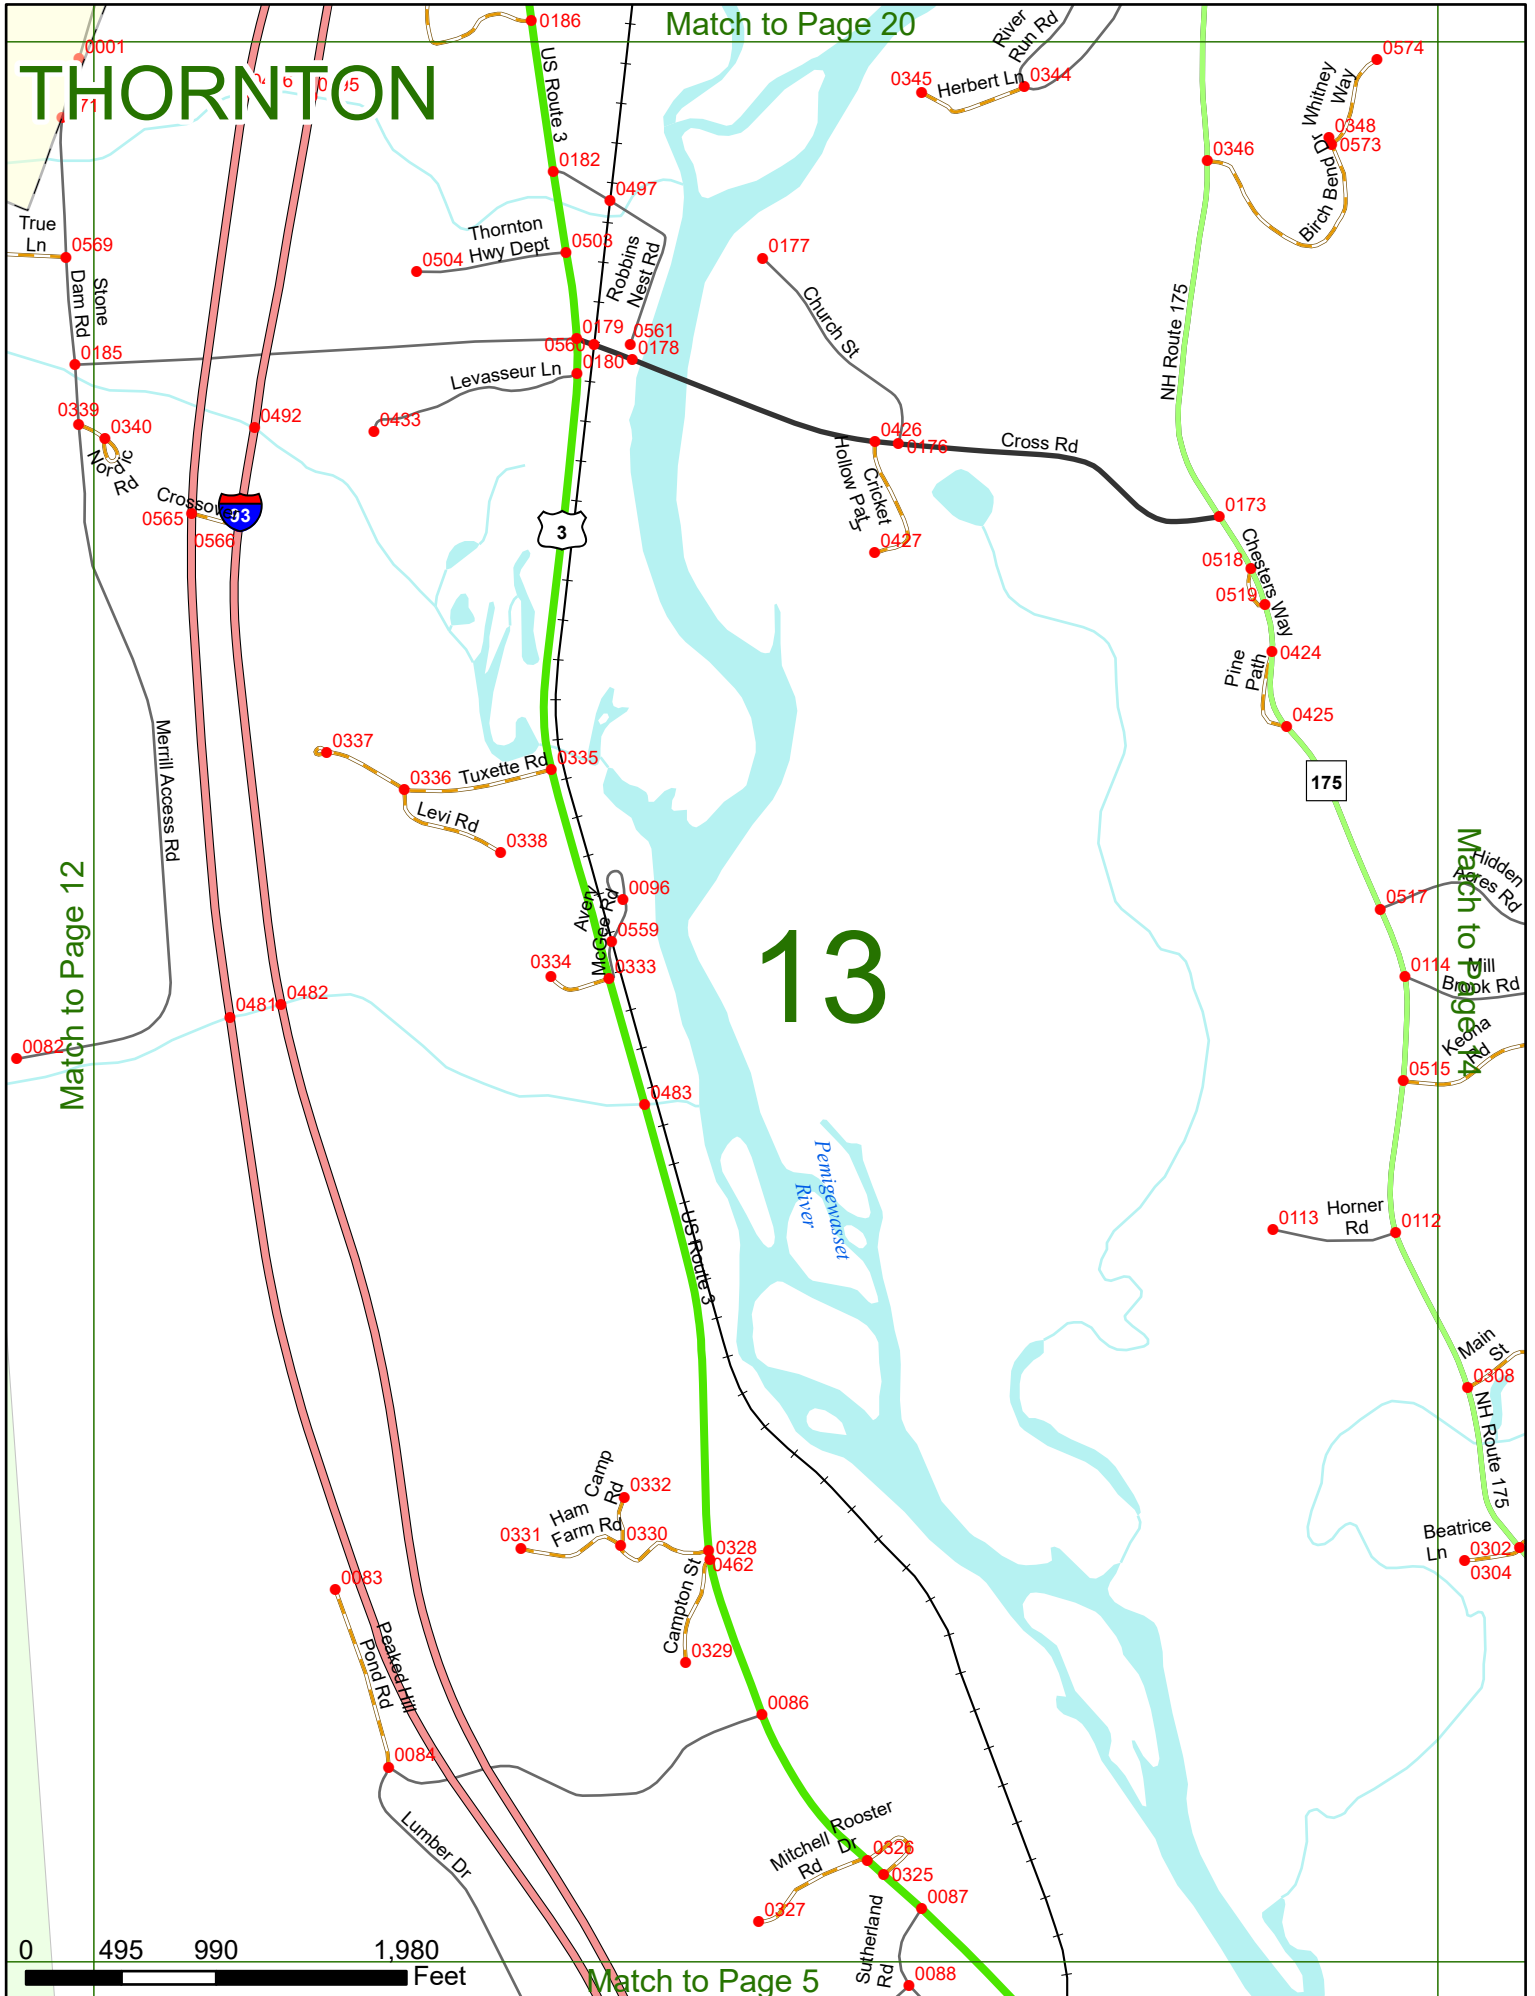

THORNTON

Match to Page 20

13

Match to Page 12

Match to Page 14

0 495 990 1,980 Feet

Match to Page 5