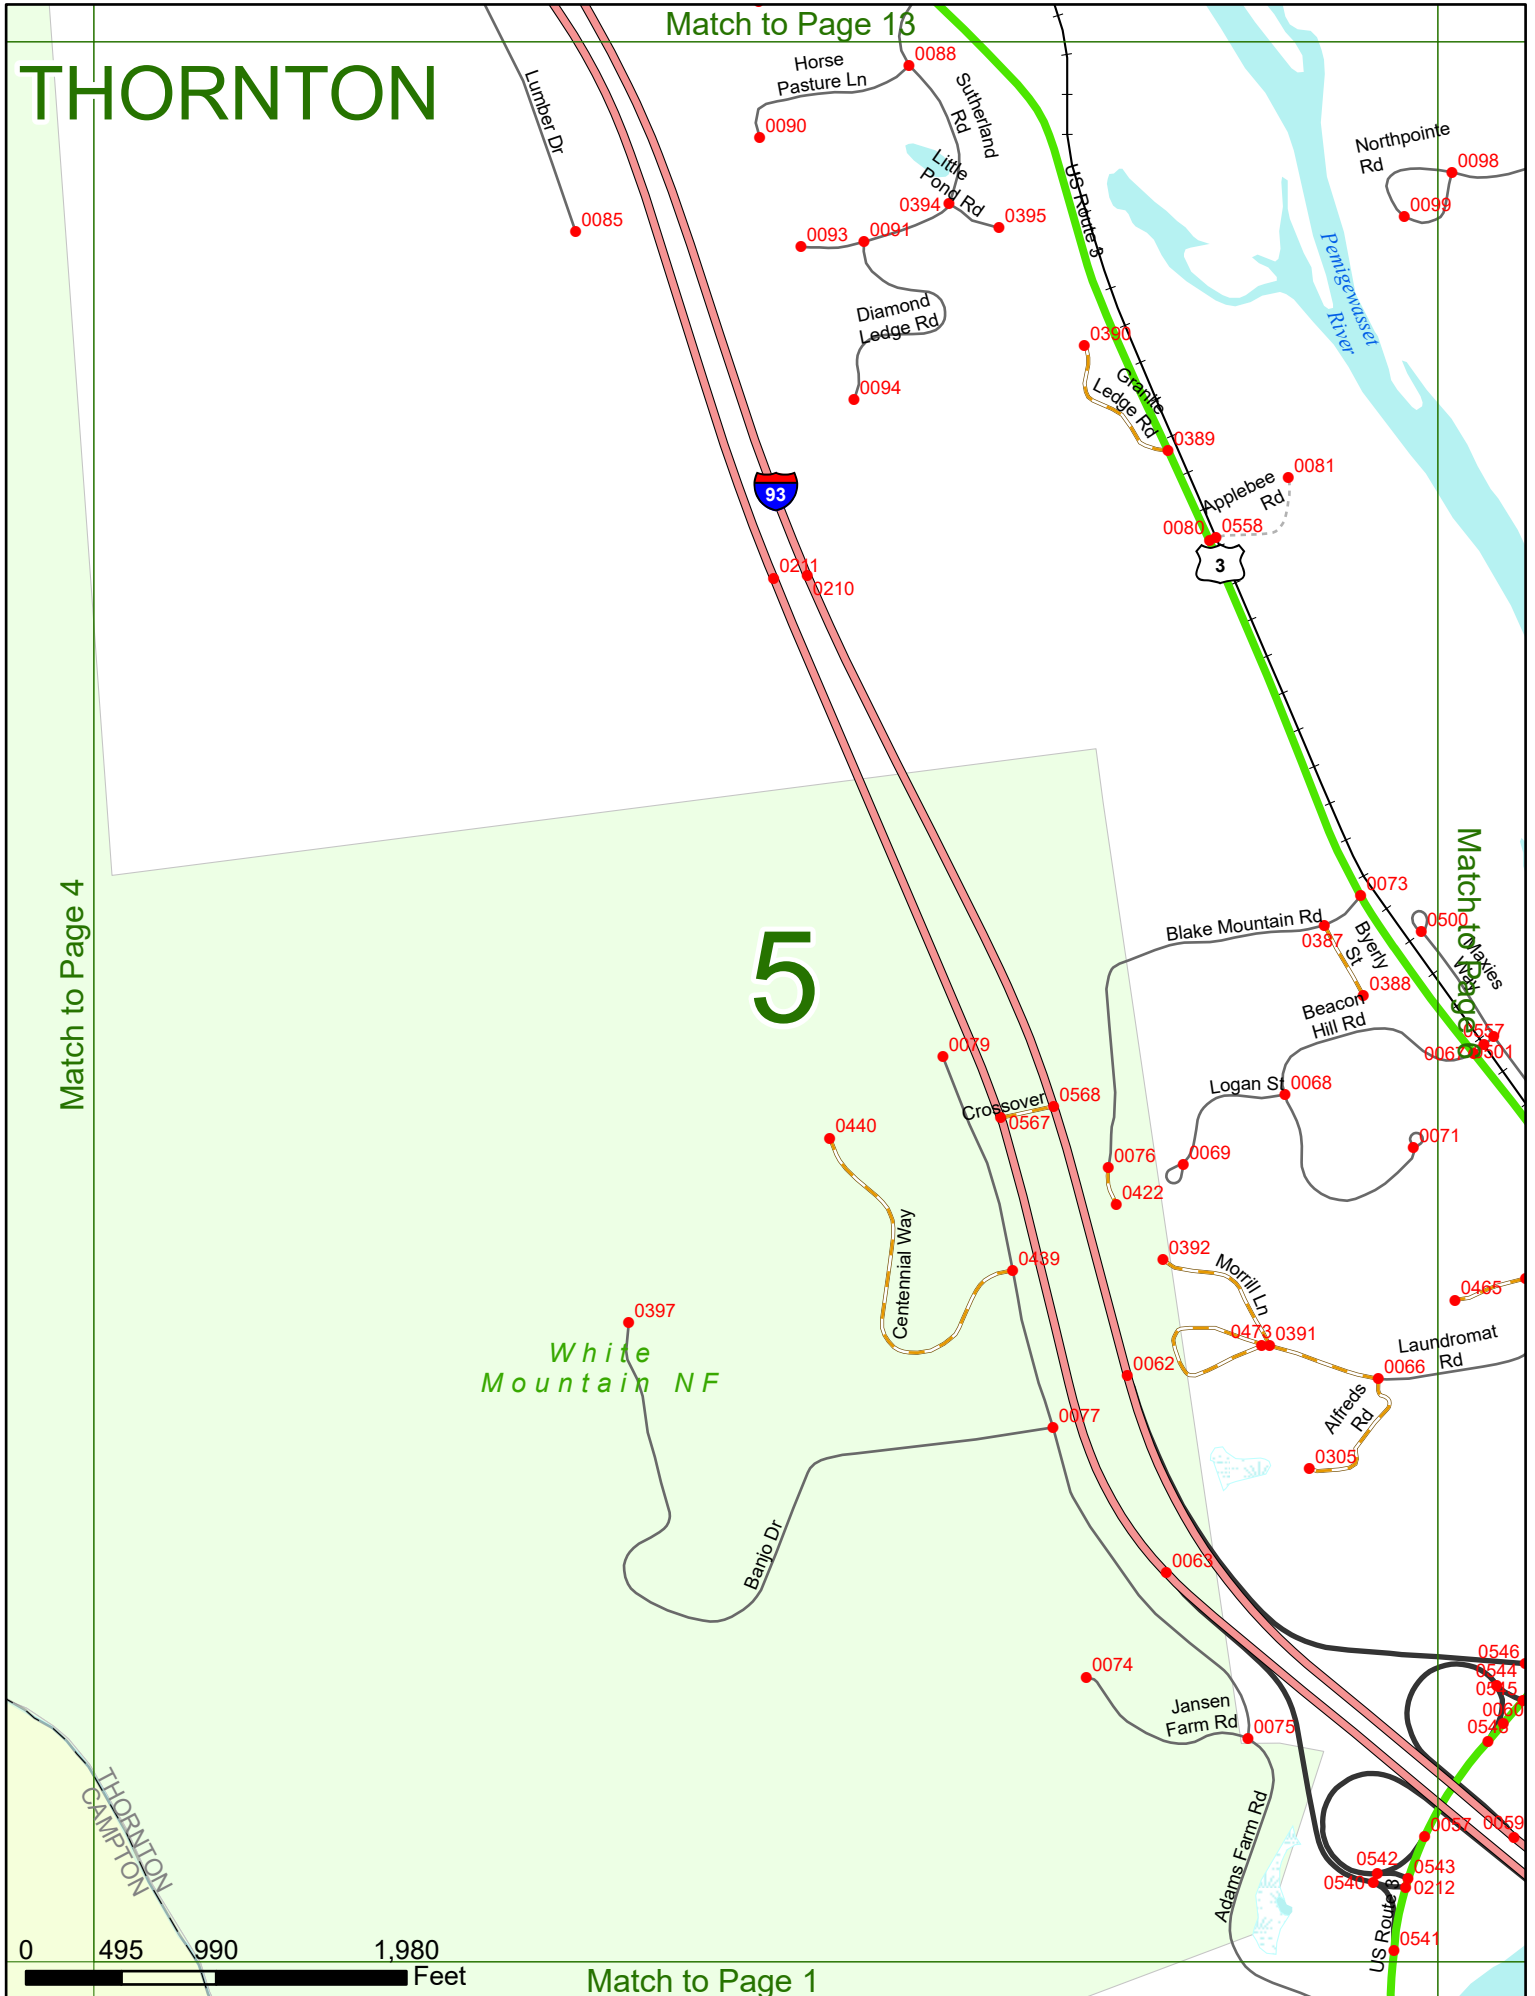

THORNTON

Match to Page 13

Match to Page 4

Match to Page 10

5

White Mountain NF

0 495 990 1,980 Feet

Match to Page 1