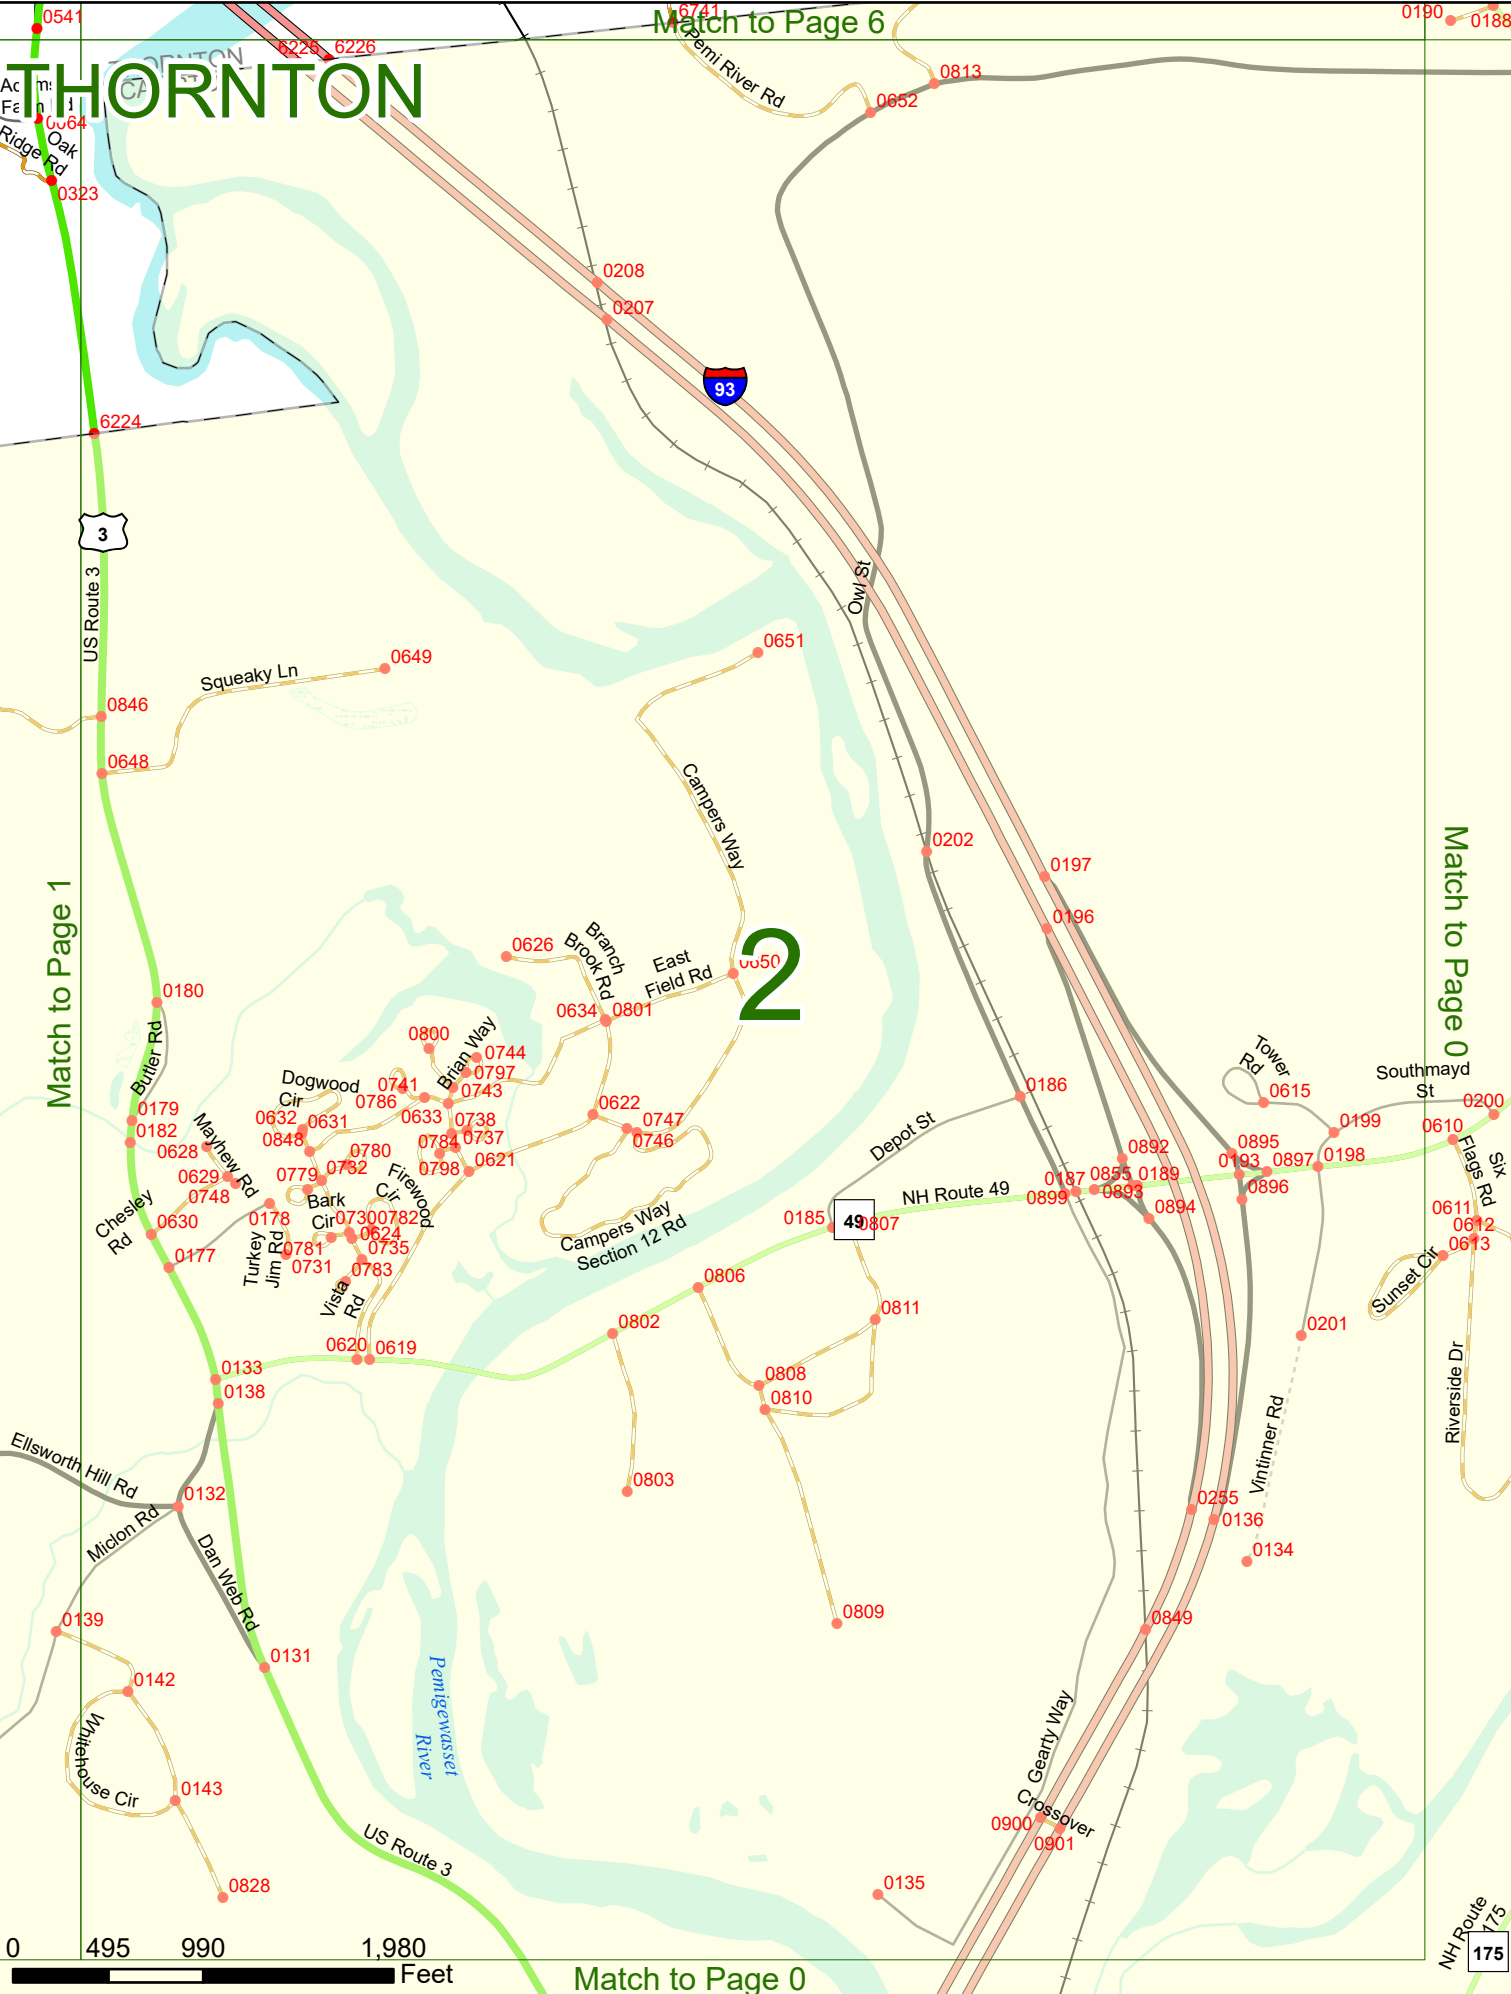

0541 06741 0190 0188