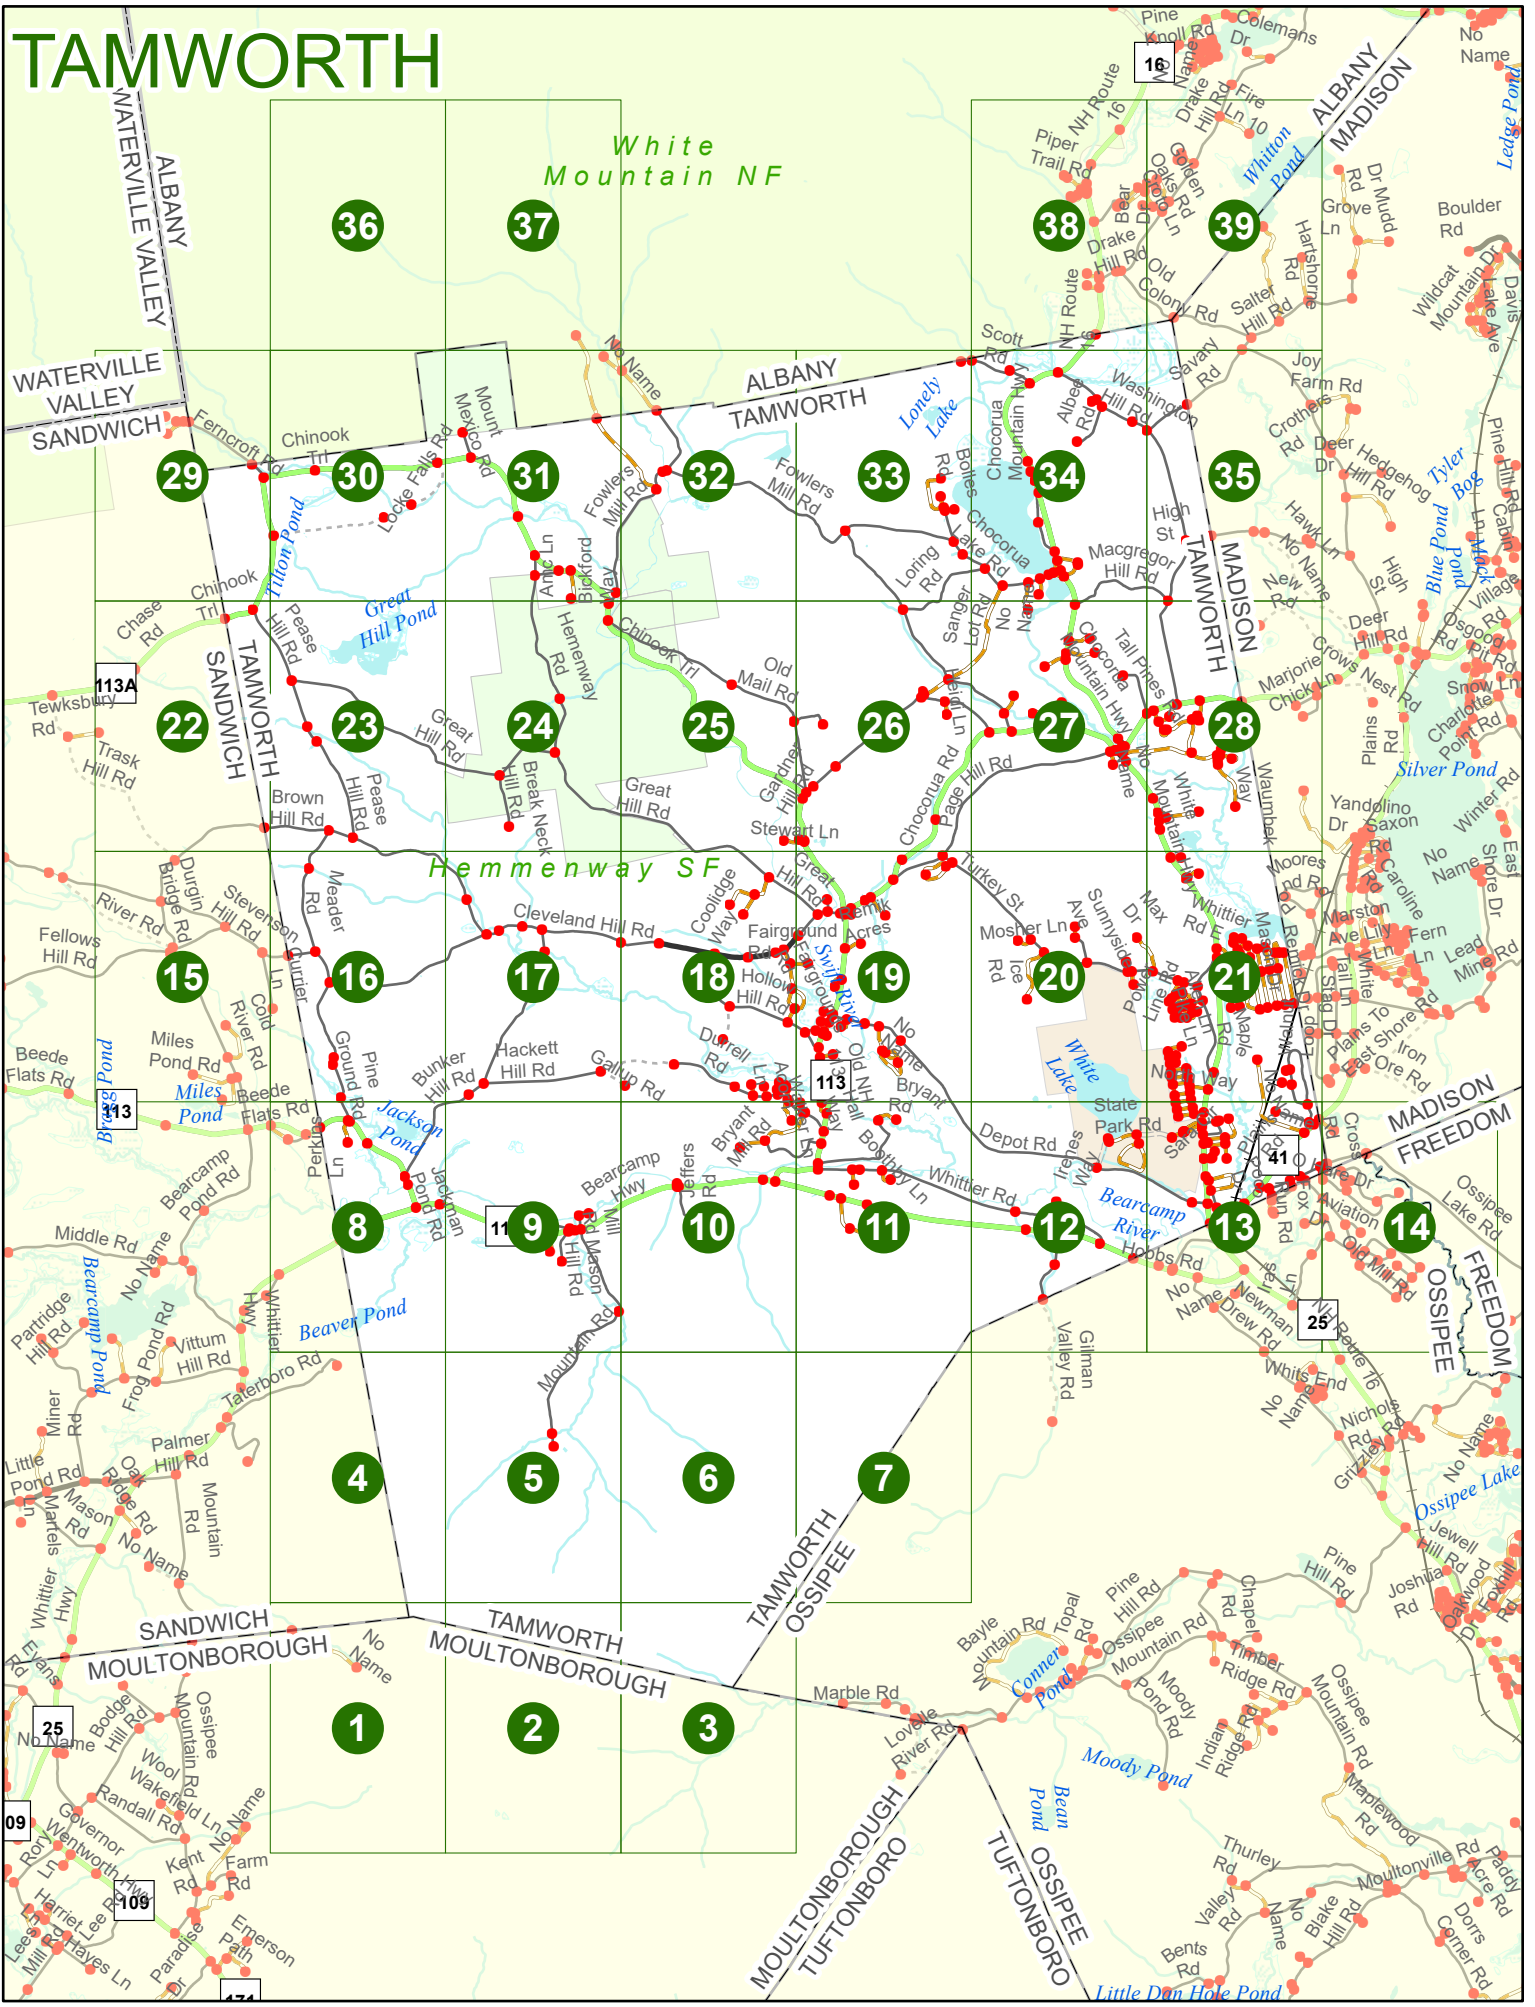

2023 Nodal Reference Bookmap

LEGEND

NHDOT will accept crash locations based on the State of NH Uniform Police Traffic Accident Report.

Crash occurred on:

Option 1 Street Address
 123 Main Street

Option 2 Route No and/or Distance from NESW Intesecting Road, Bridge,
 Street name Intersecting Street Town/County line
 Main Street 500 E Oak Street

Option 3 First Node Distance from First Node Second Node
 515 212 632

Option 4 Route No and/or Mile Marker on Interstate Only NESW Mile (Marker)
 Street name
 189S 700 feet S 36.8

Option 3 – Example

Street Name Loudon Road
First Node 803
Distance from First Node 318 Ft
Second Node 813

TAMWORTH

Match to Page 4

TAMWORTH

TAMWORTH
SANDWICH

SANDWICH
MOULTONBOROUGH

TAMWORTH
MOULTONBOROUGH

6365

1815