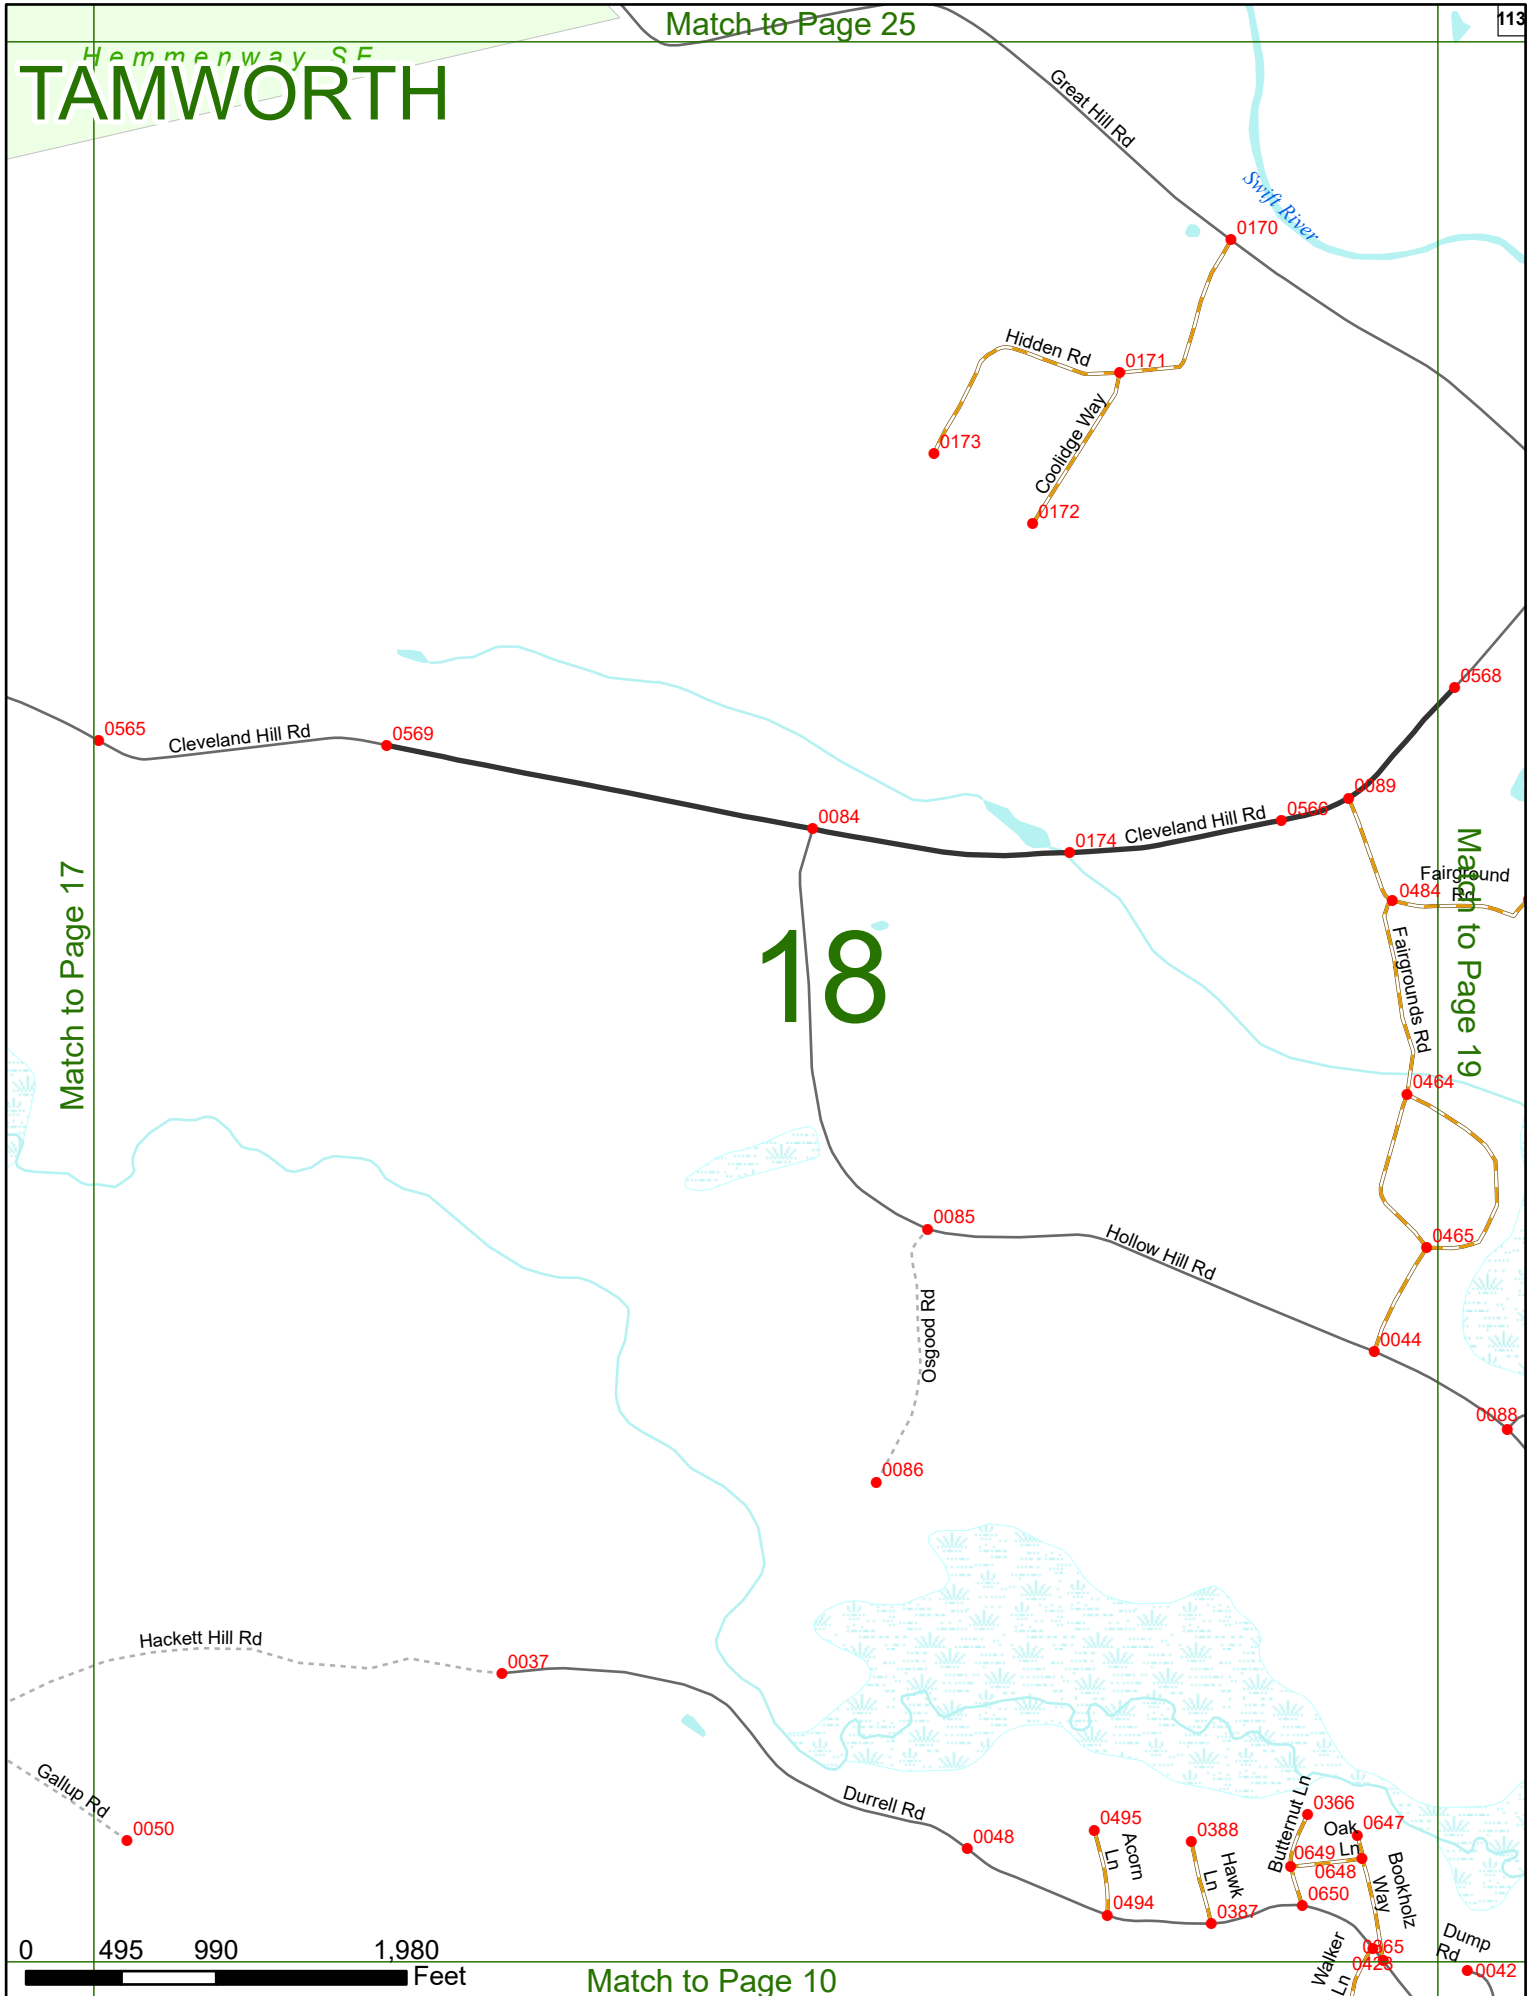

TAMWORTH

Hammenway SF

Match to Page 17

Match to Page 19

18