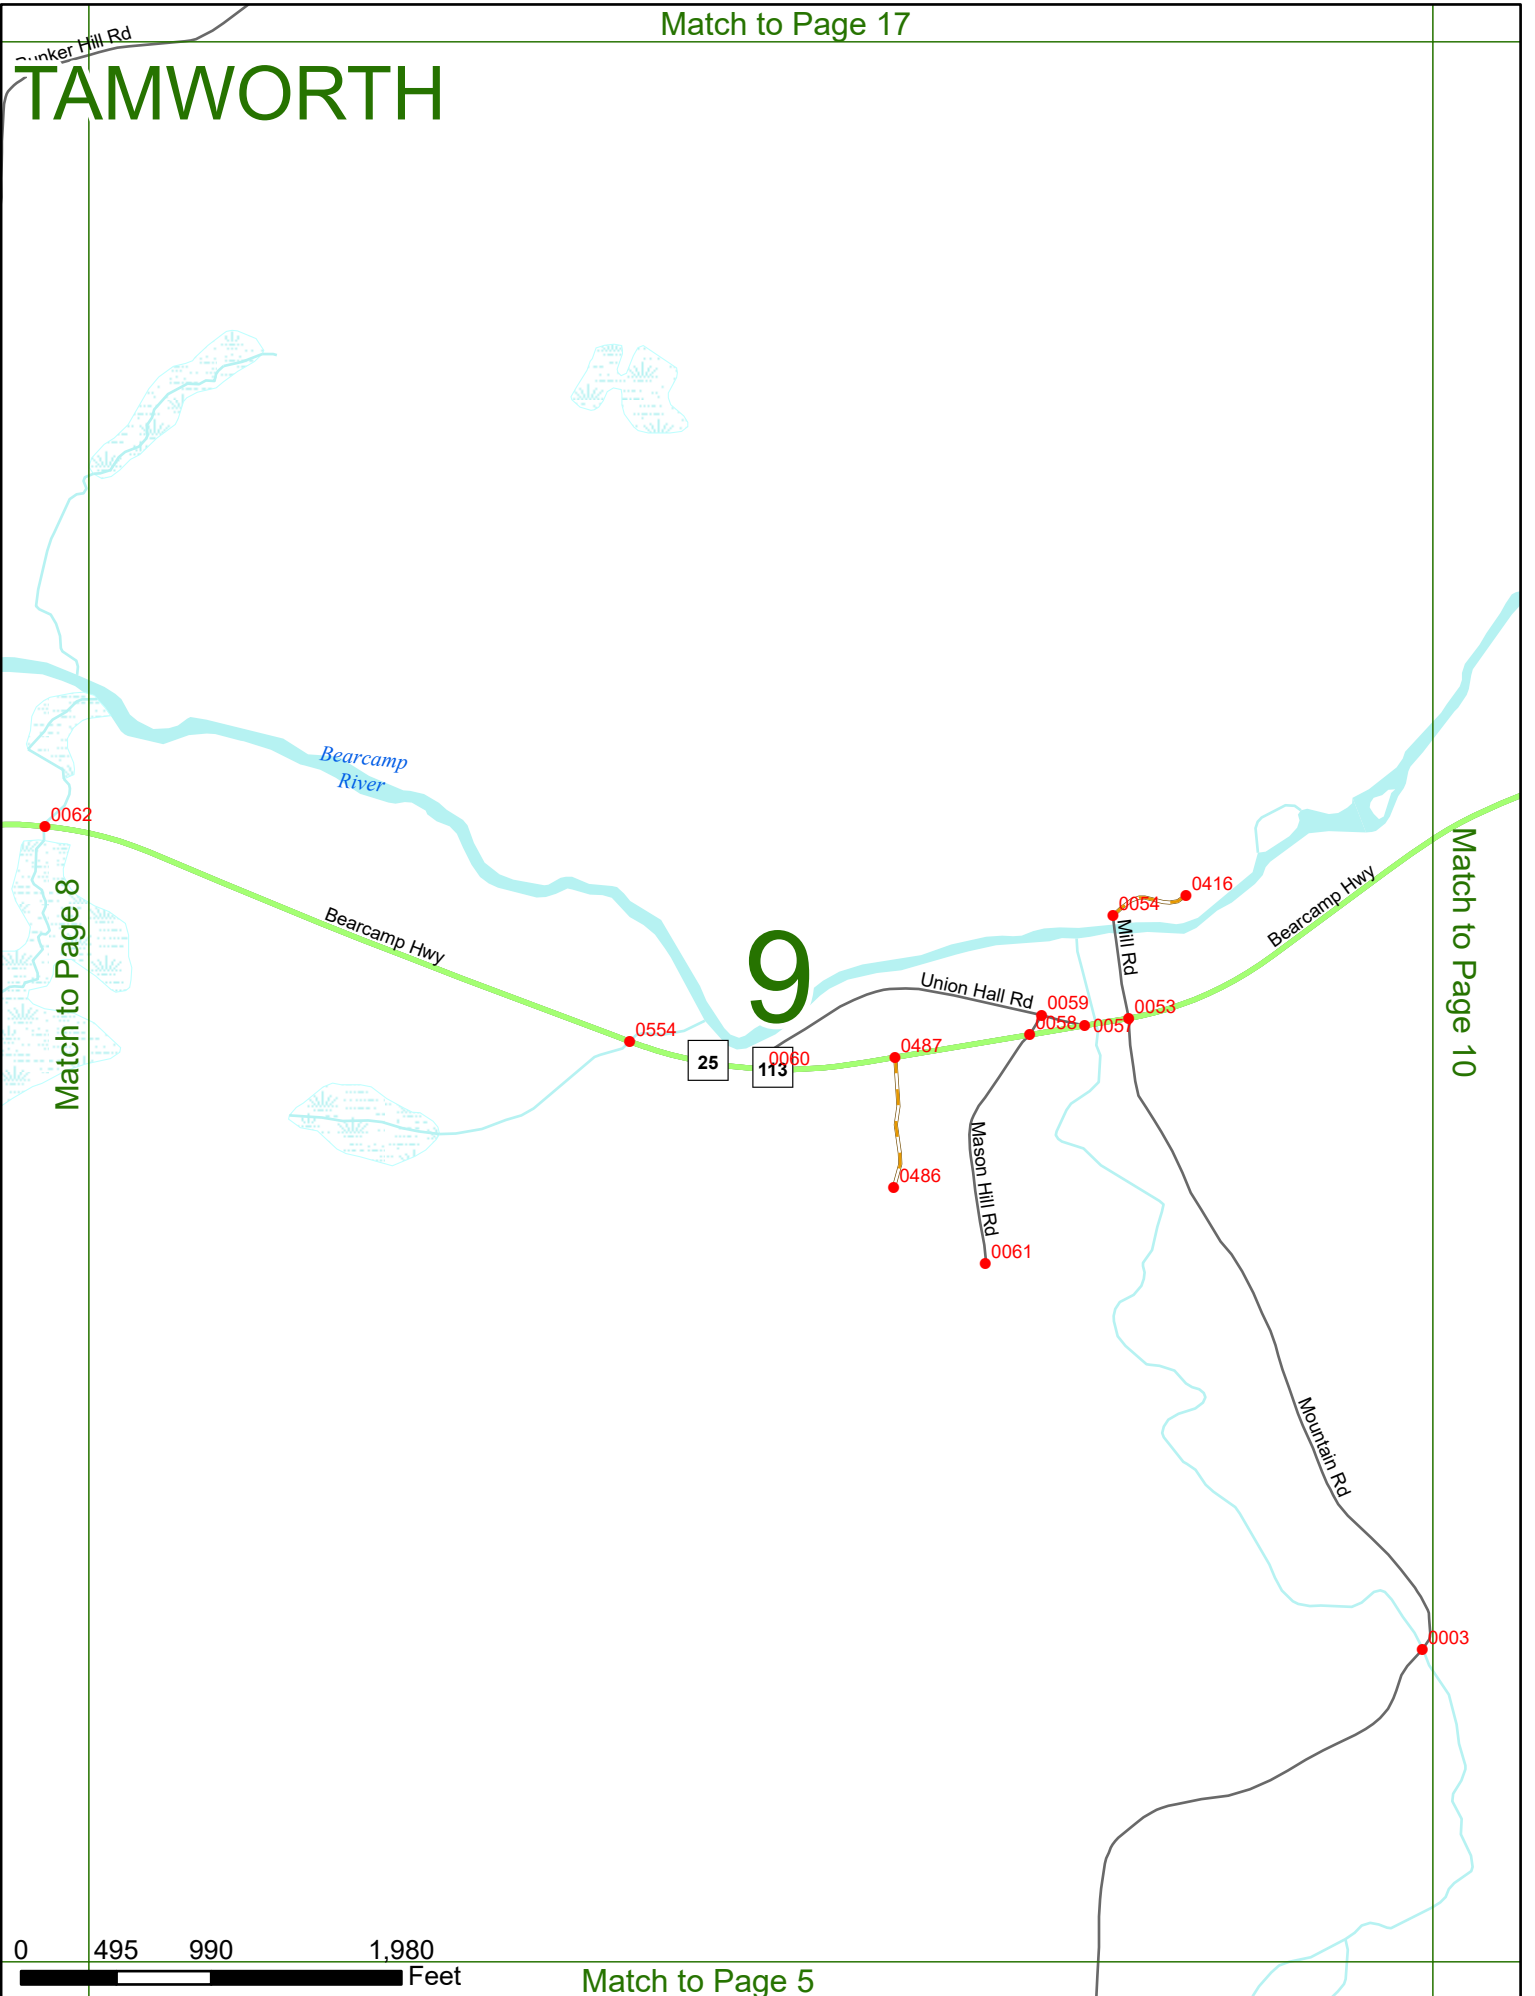

TAMWORTH

9

Match to Page 8

Match to Page 10