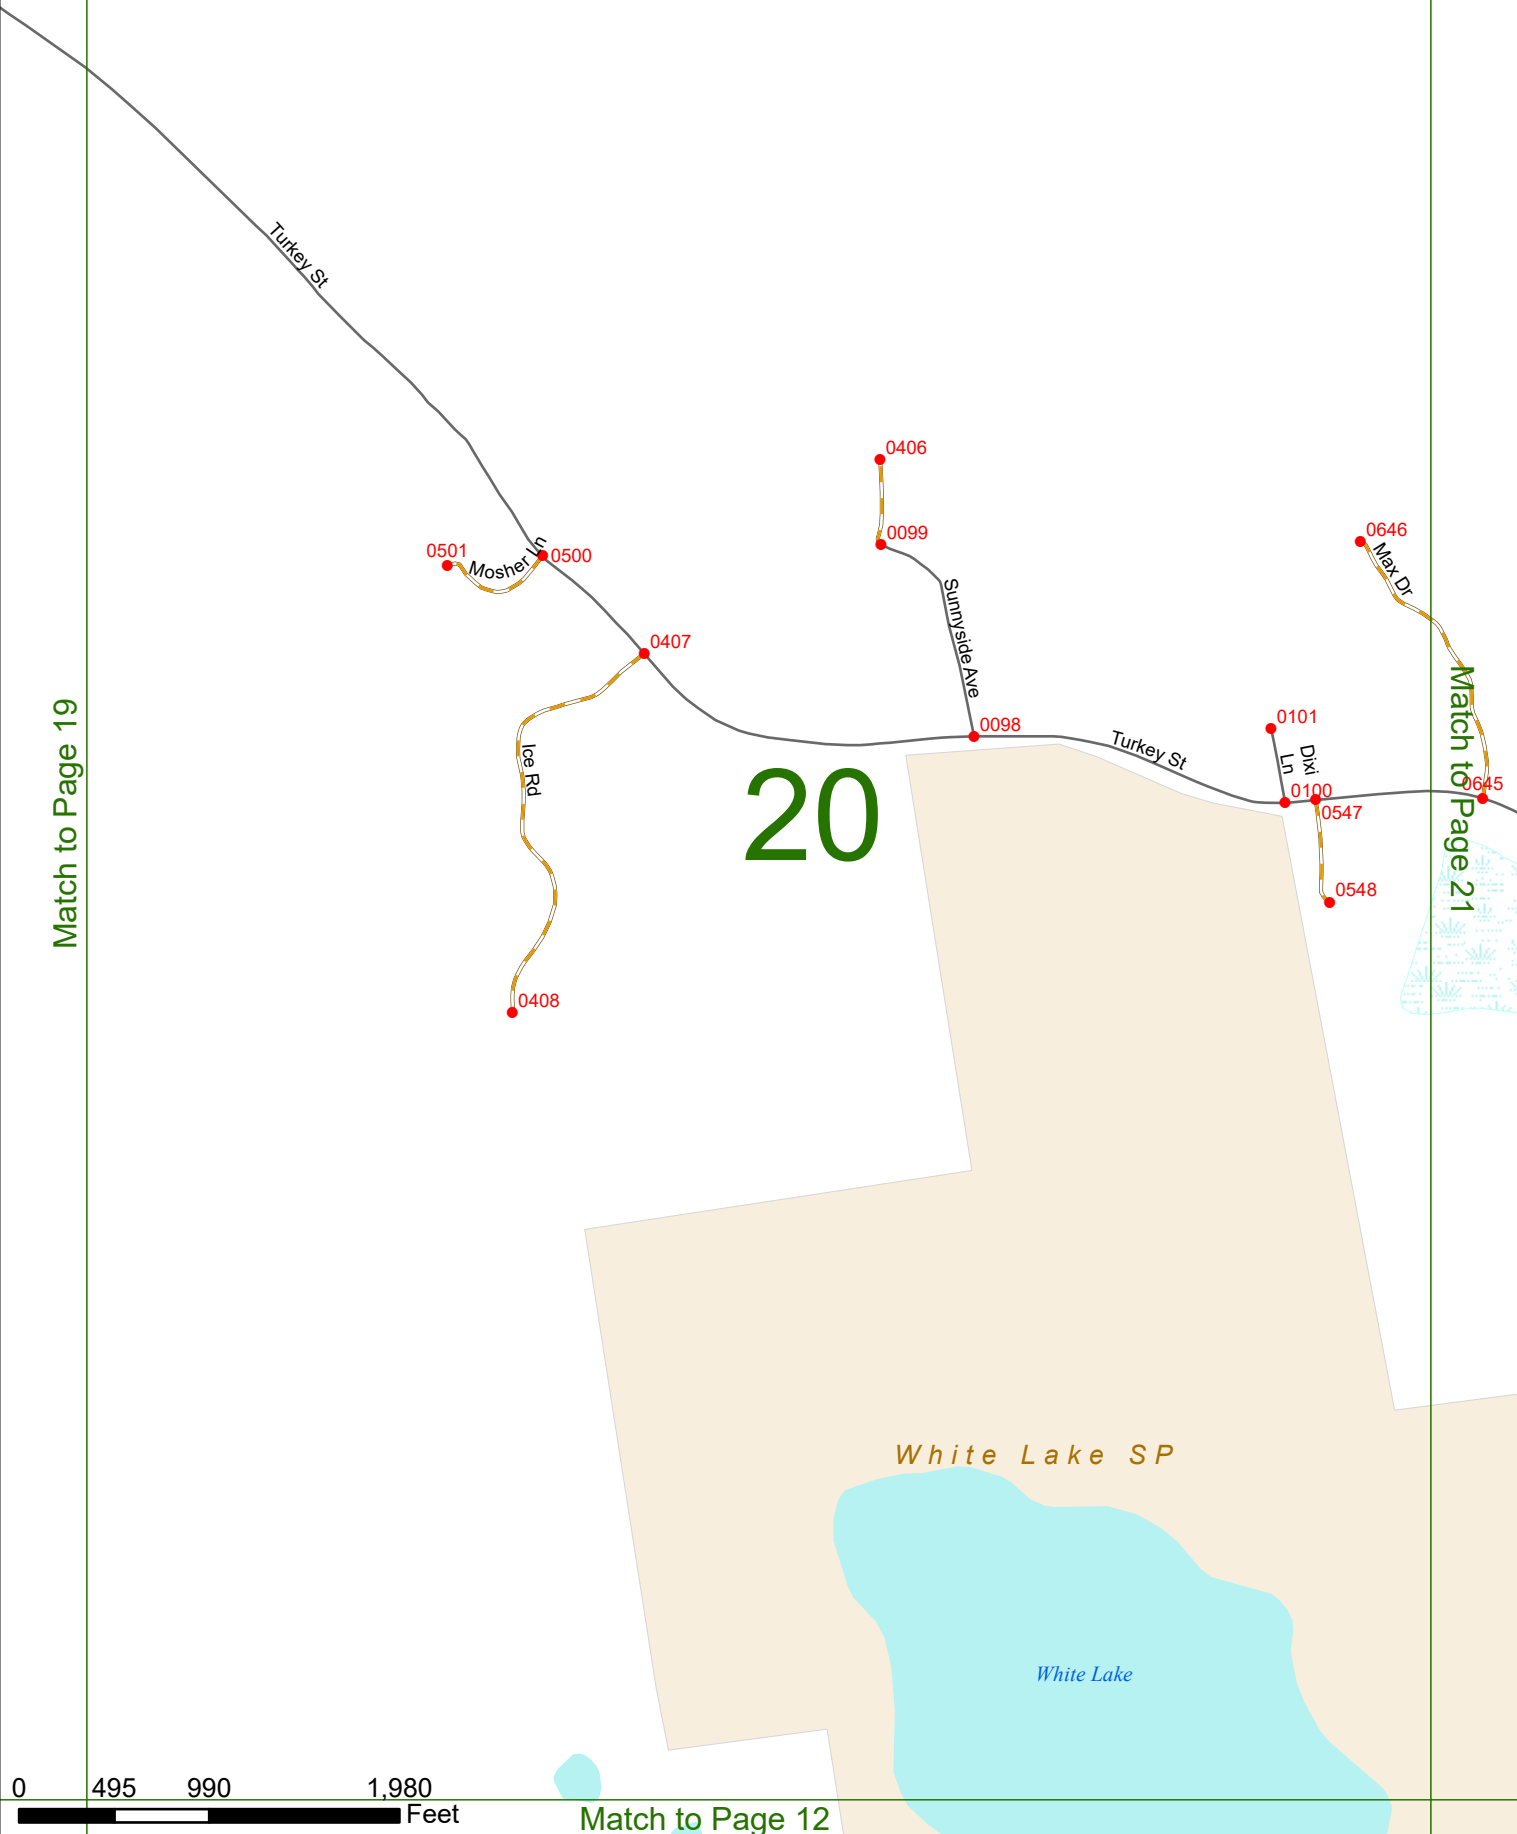

TAMWORTH

Match to Page 19

Match to Page 21

20

Match to Page 12