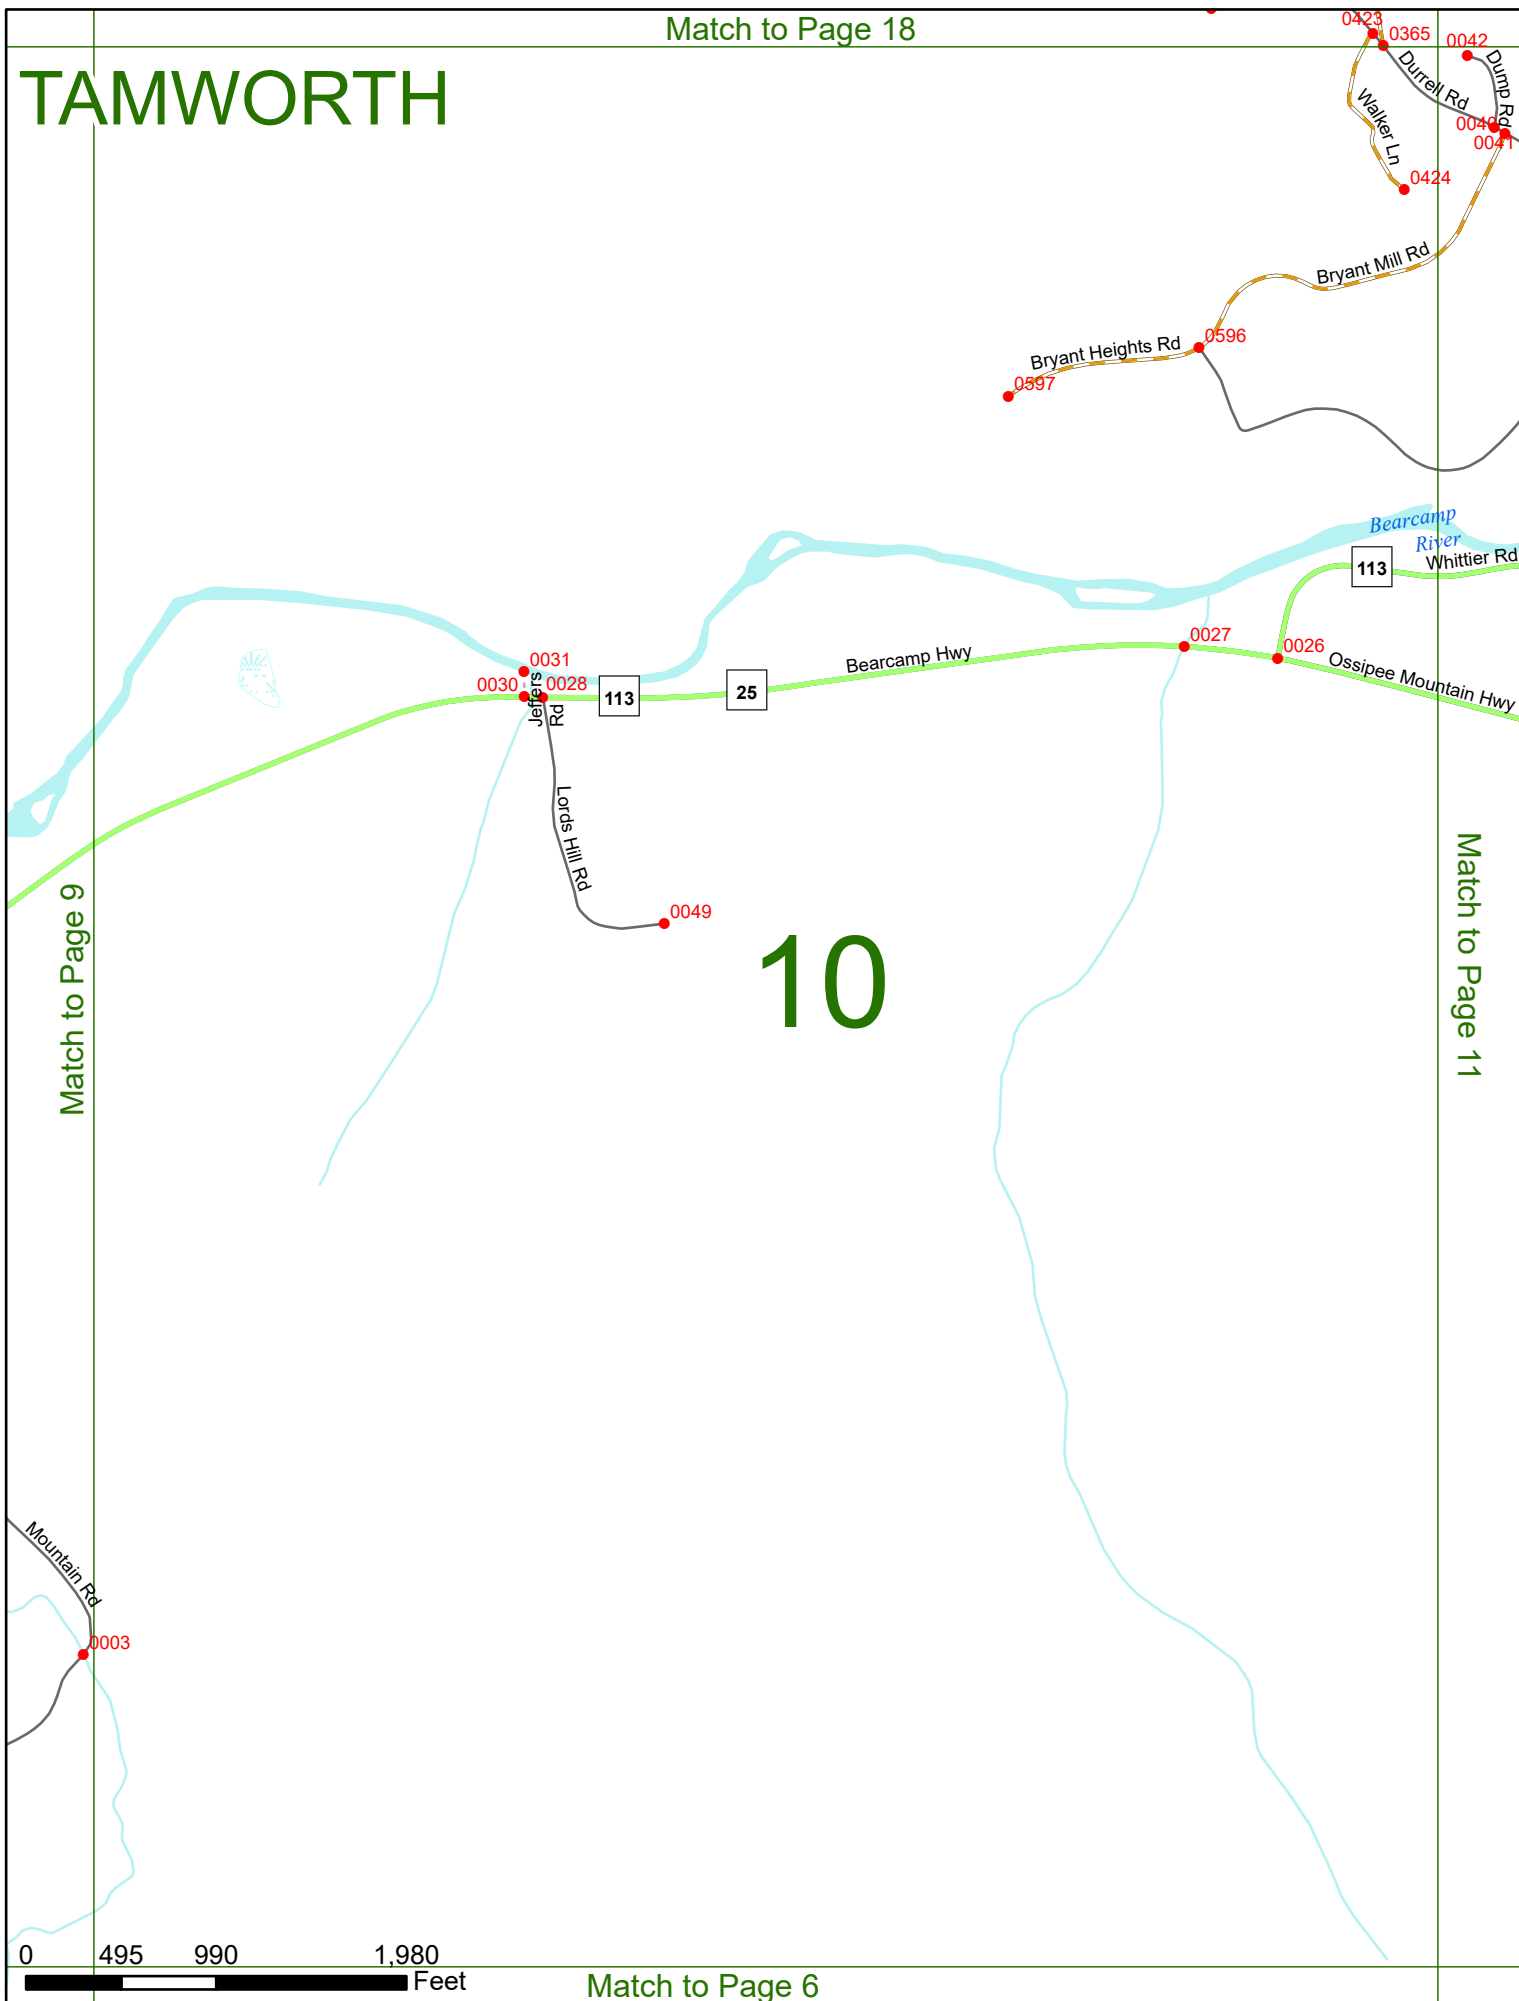

TAMWORTH

10