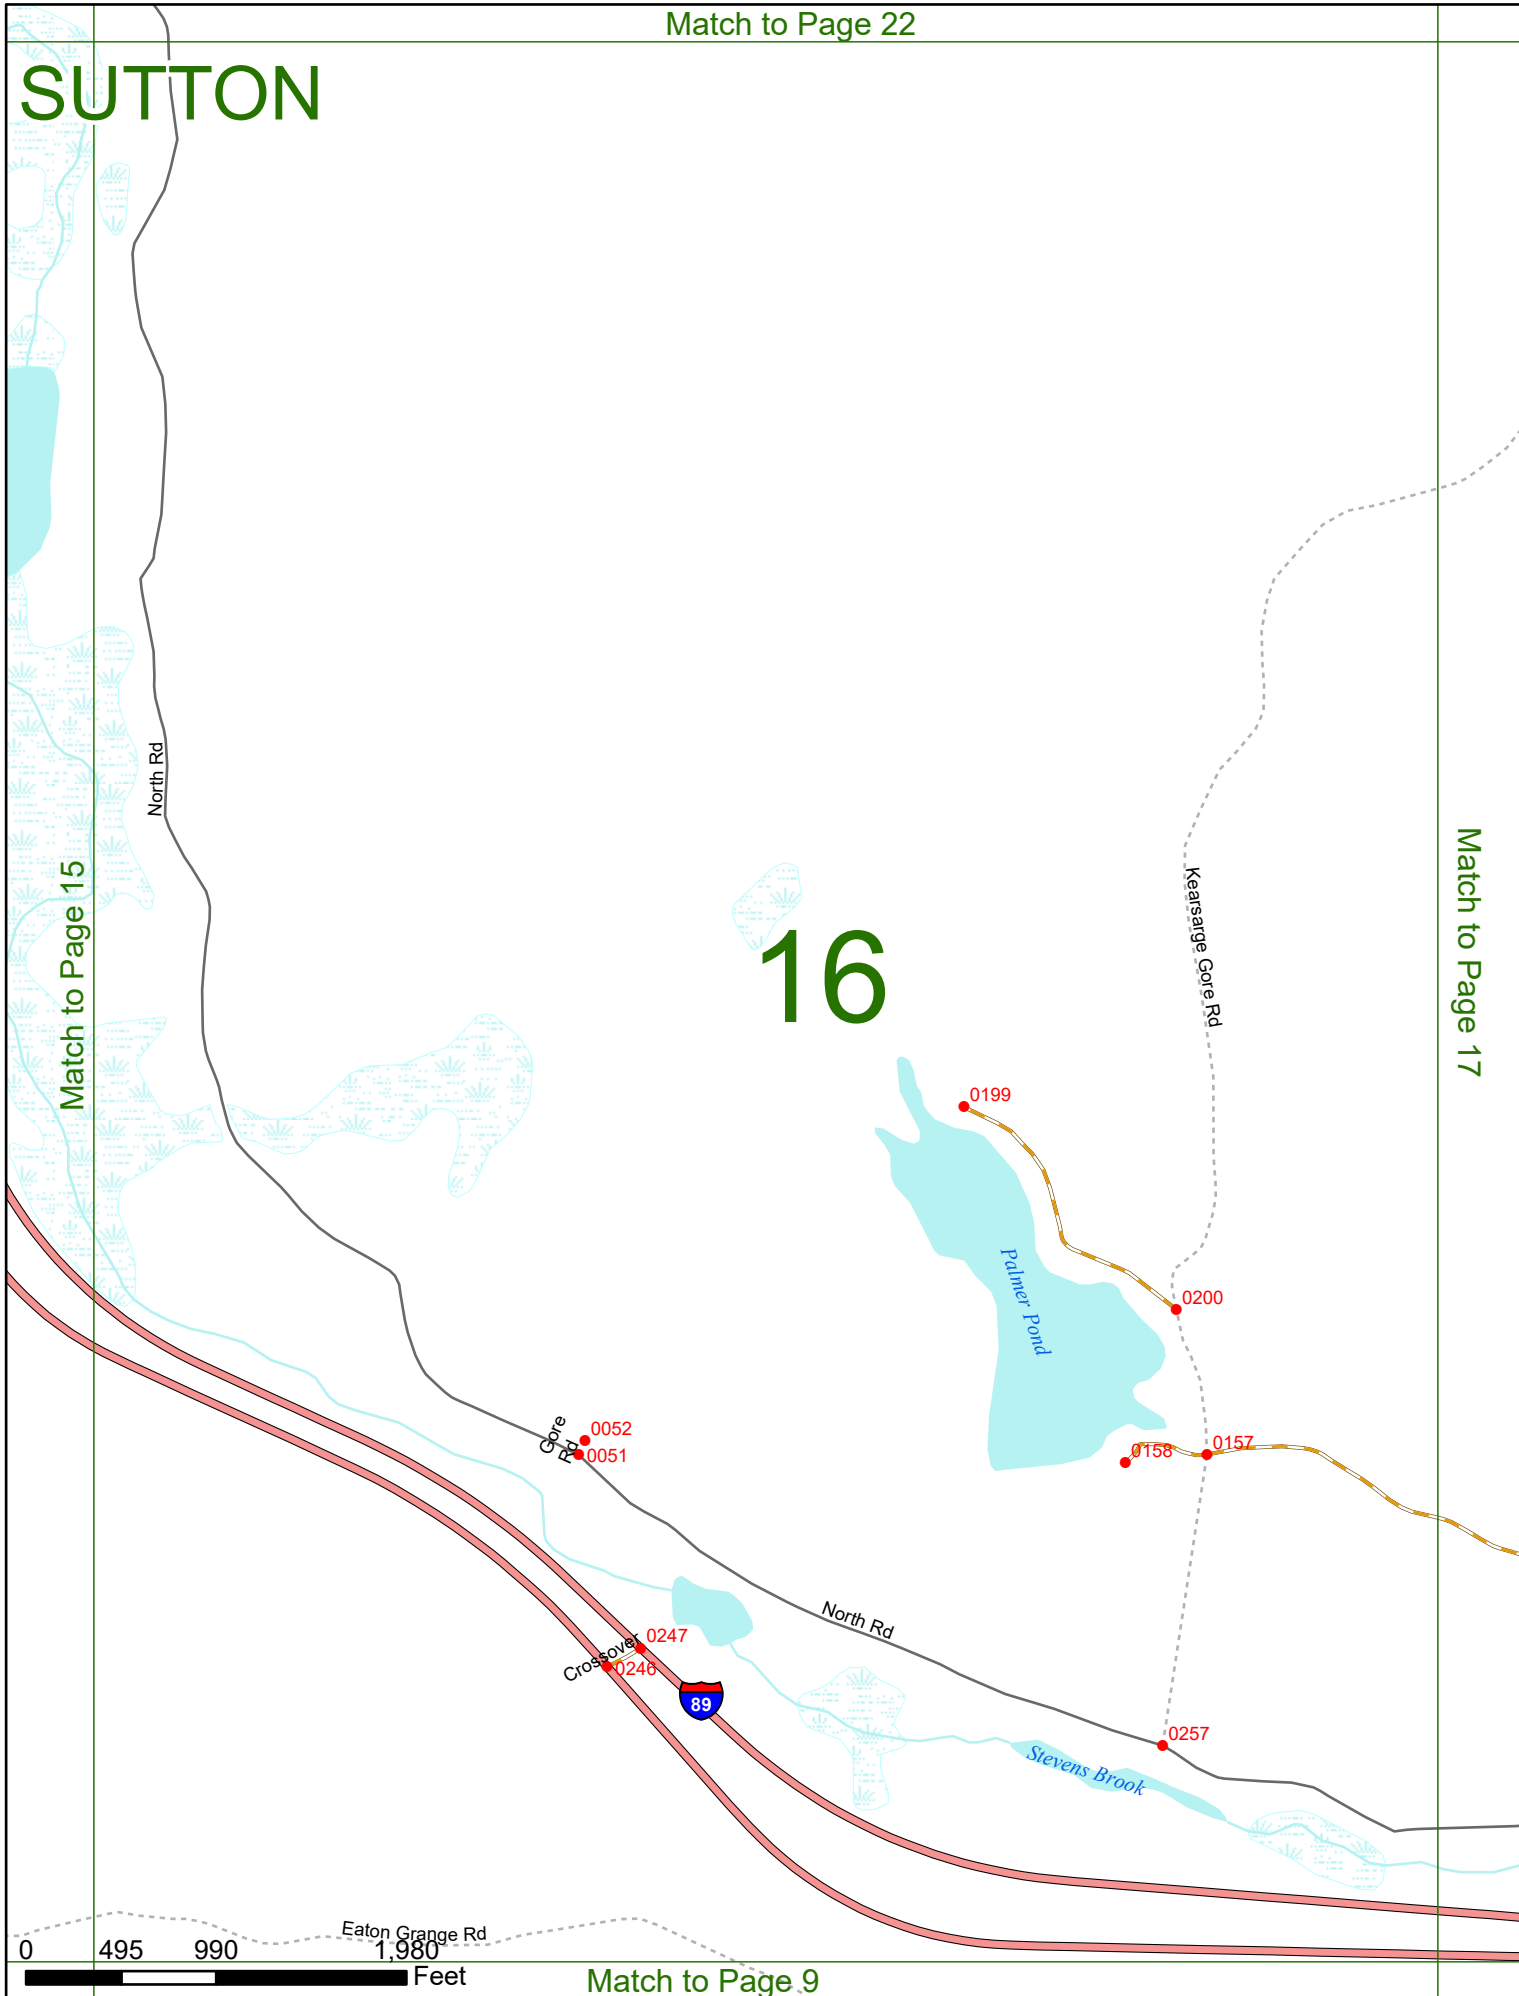

SUTTON

16

Match to Page 15

Match to Page 17

Match to Page 9