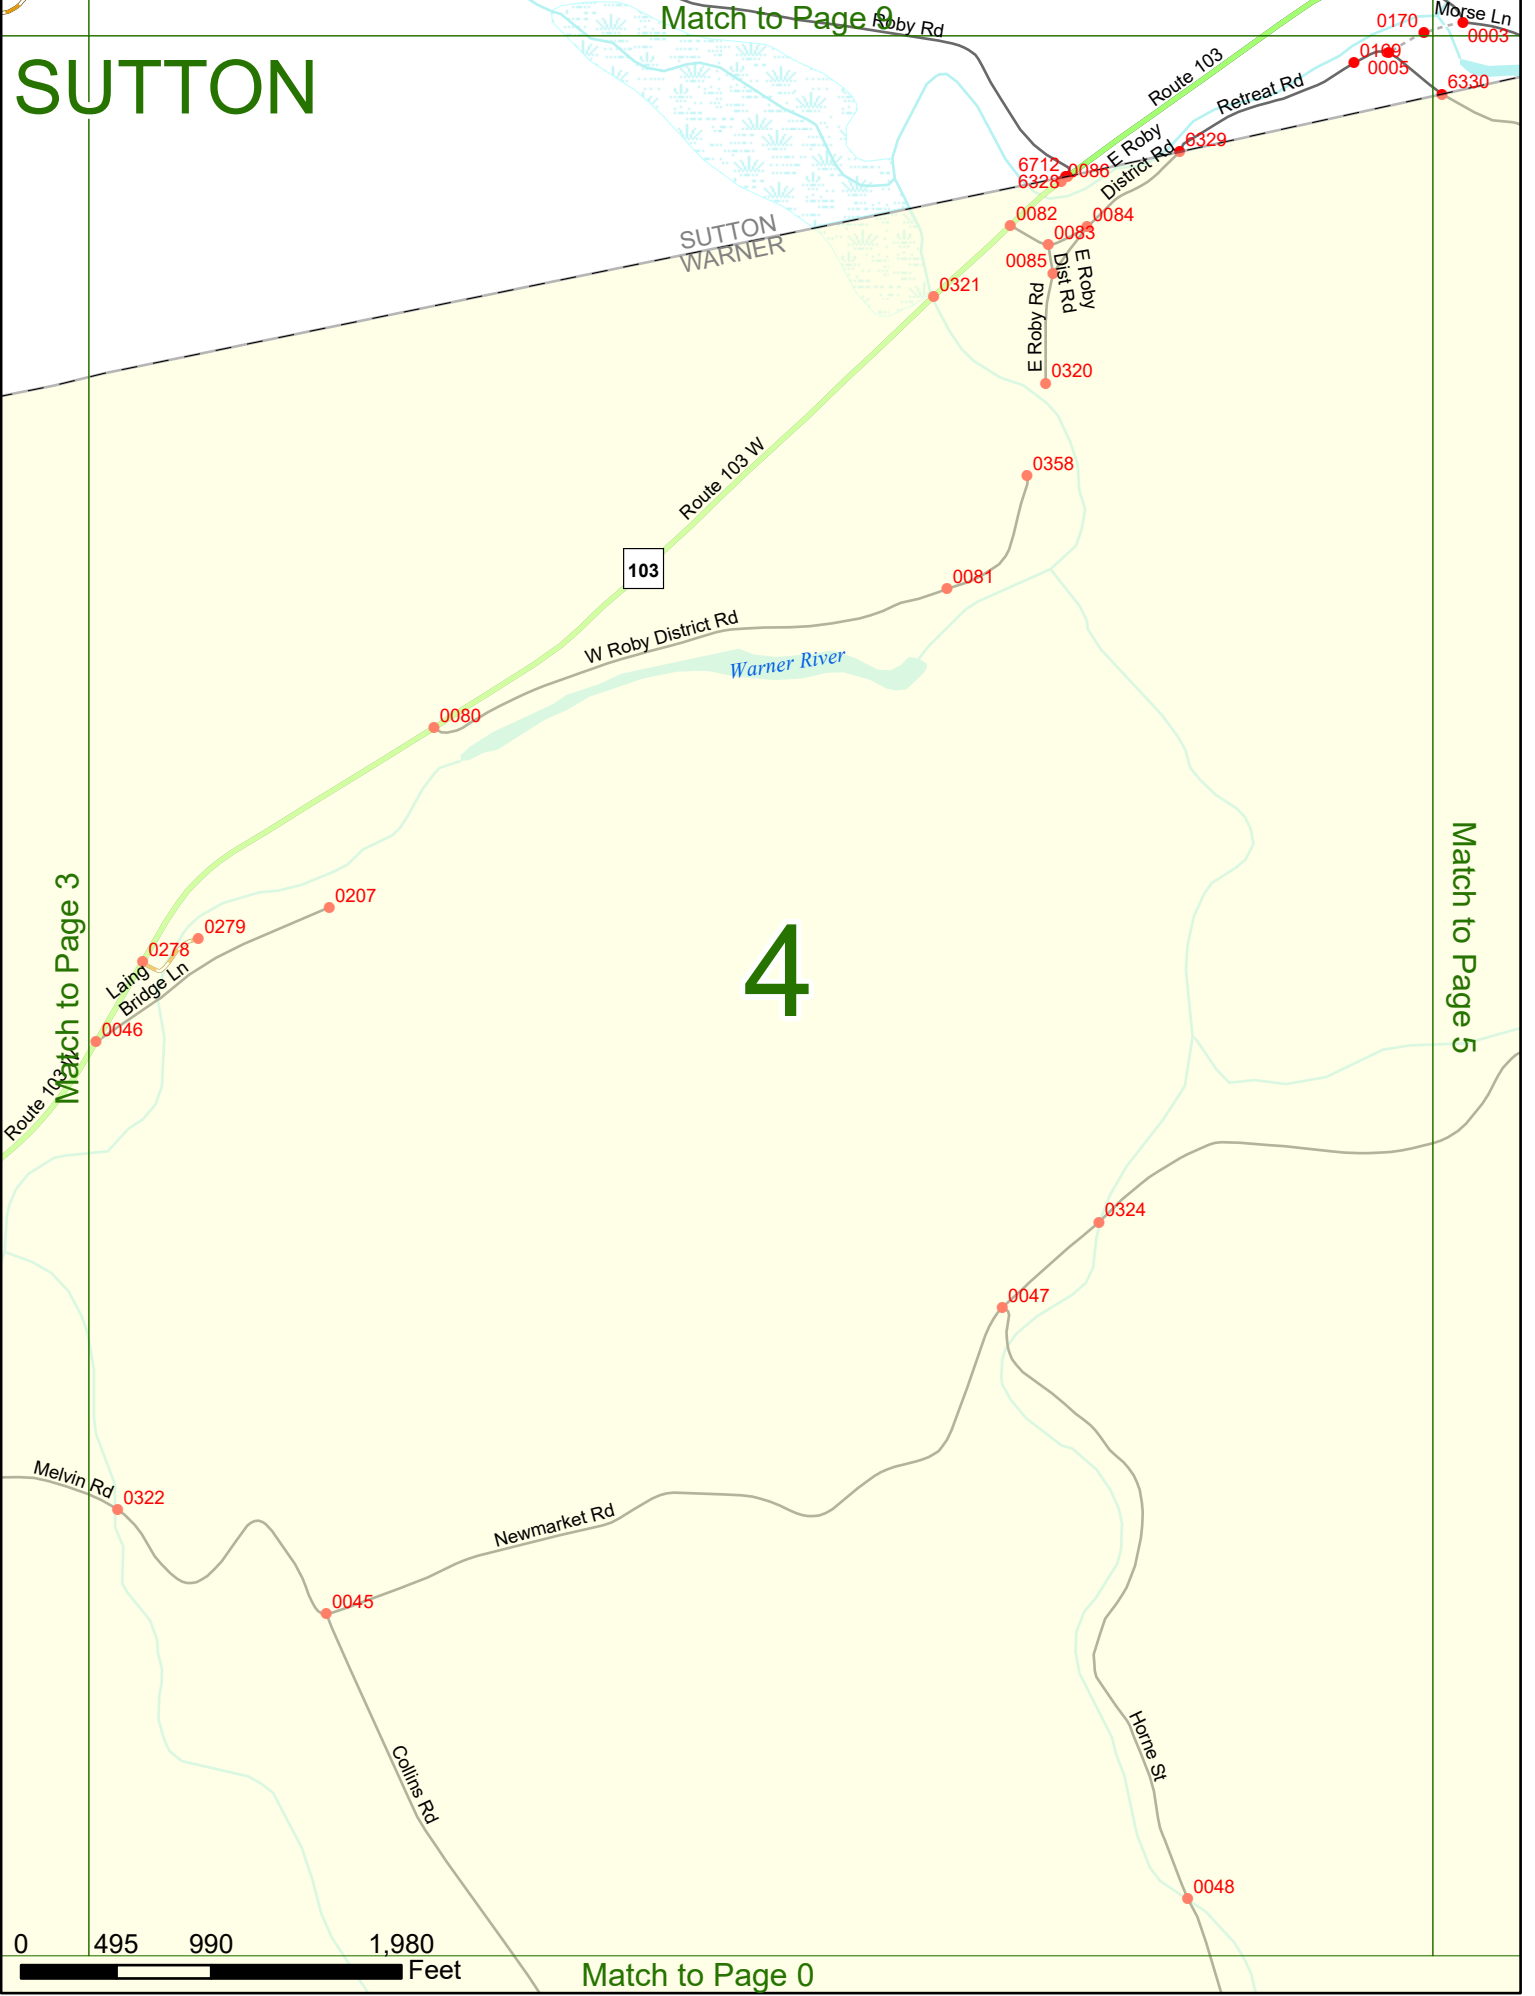

SUTTON

Match to Page 9

4

Match to Page 5

Match to Page 3

Match to Page 0