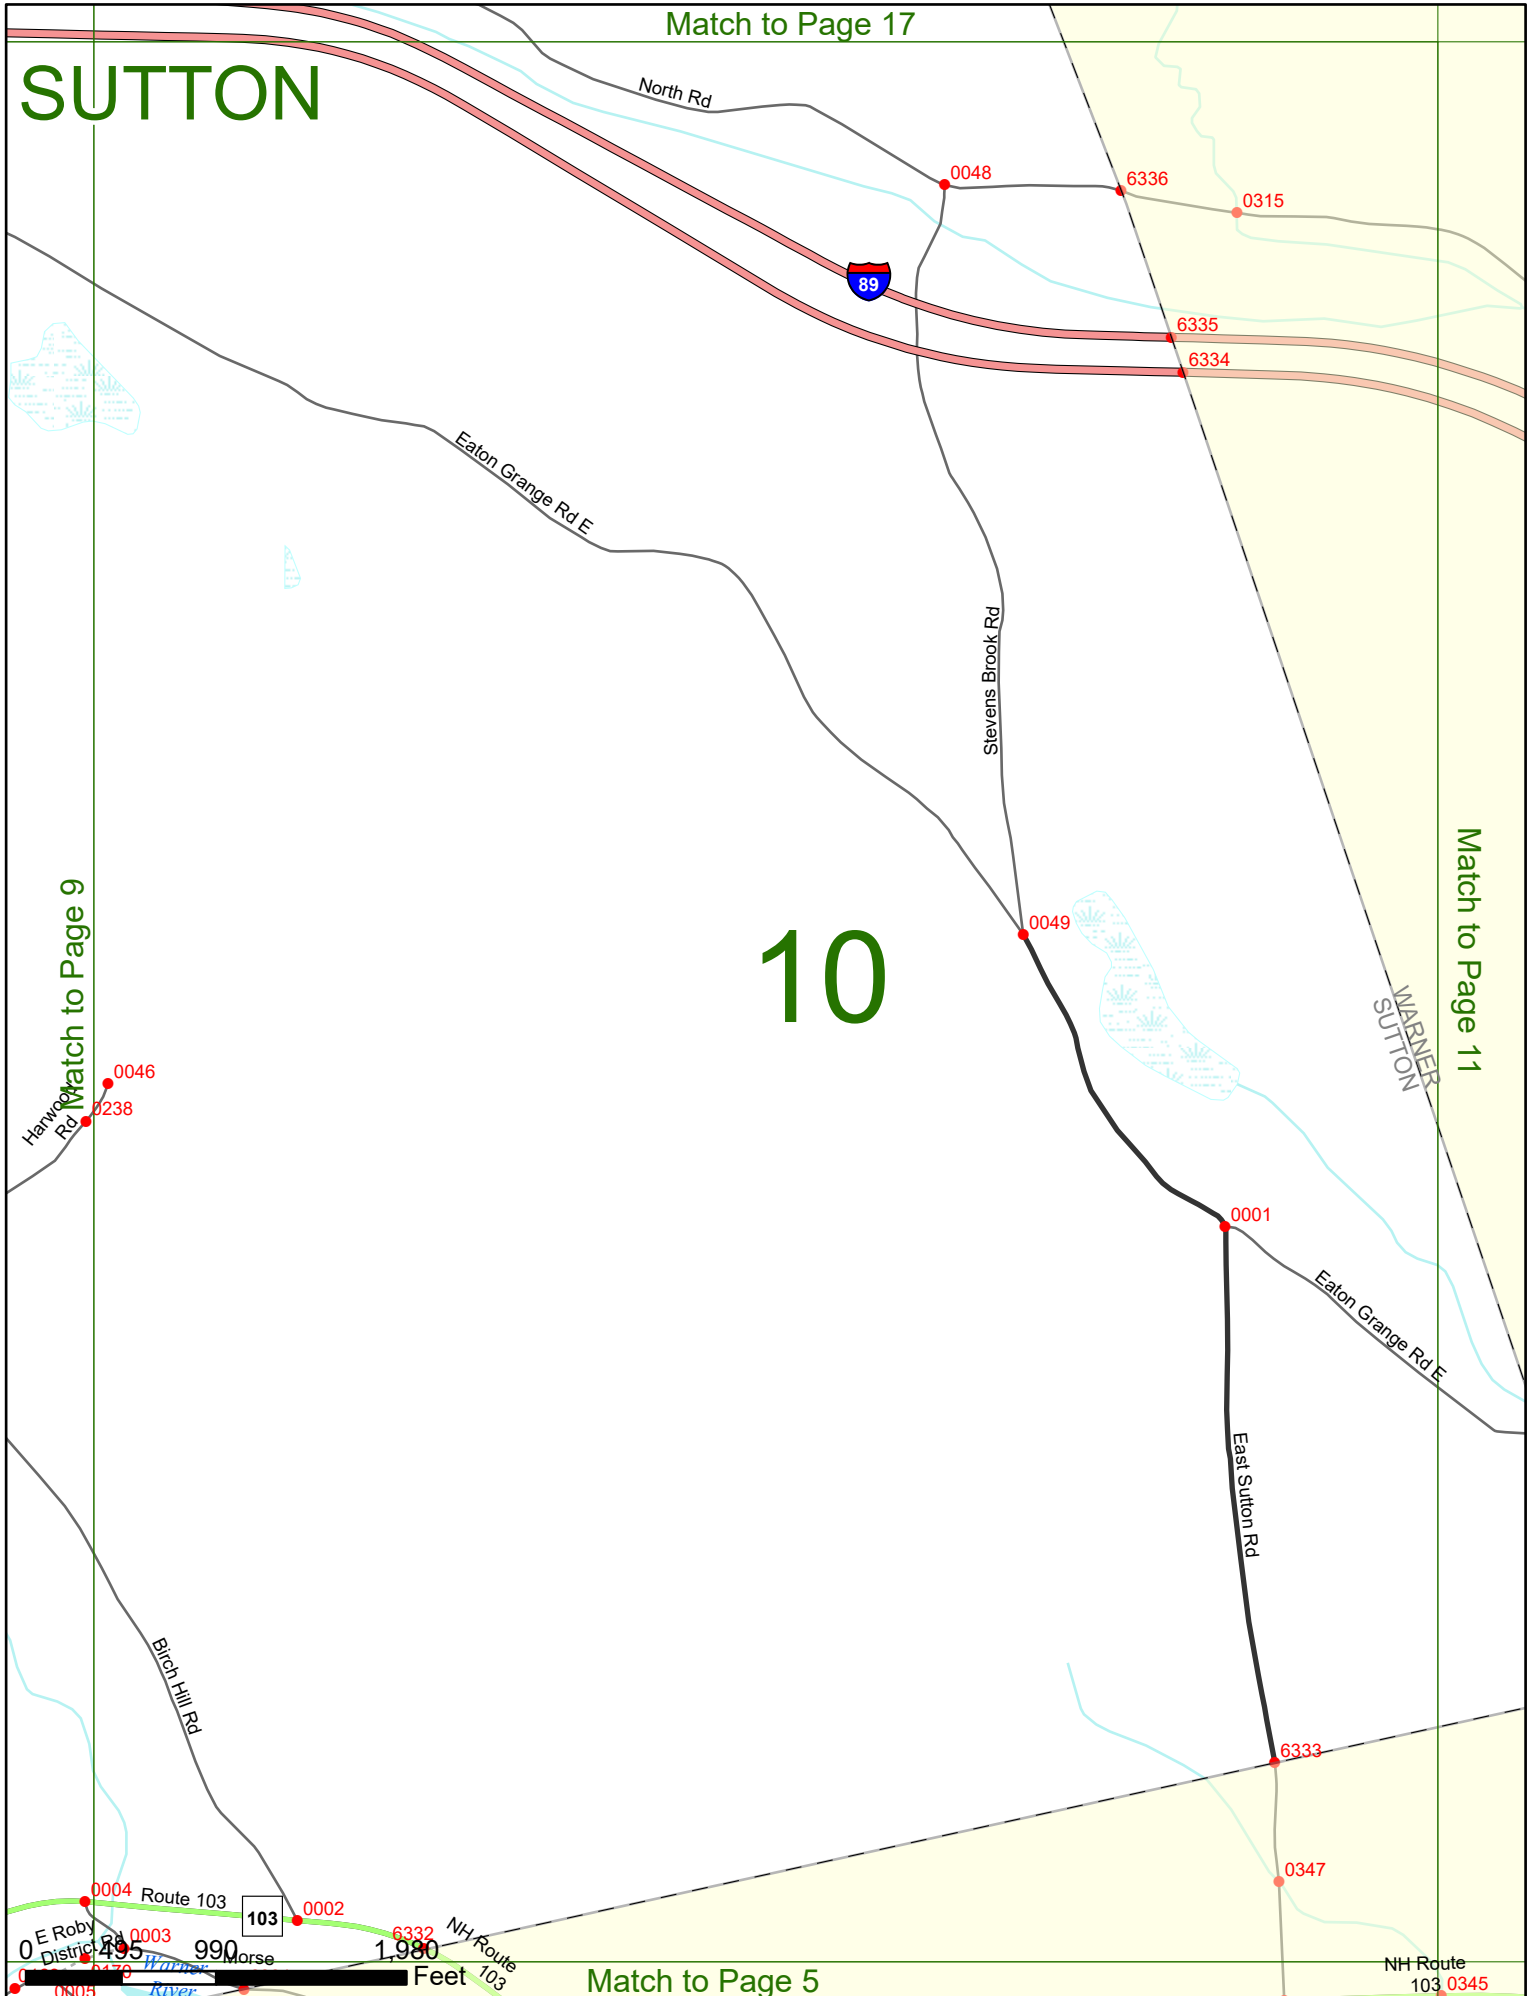

Match to Page 17

SUTTON

10

Match to Page 11

Match to Page 9

Match to Page 5

NH Route 103 0345