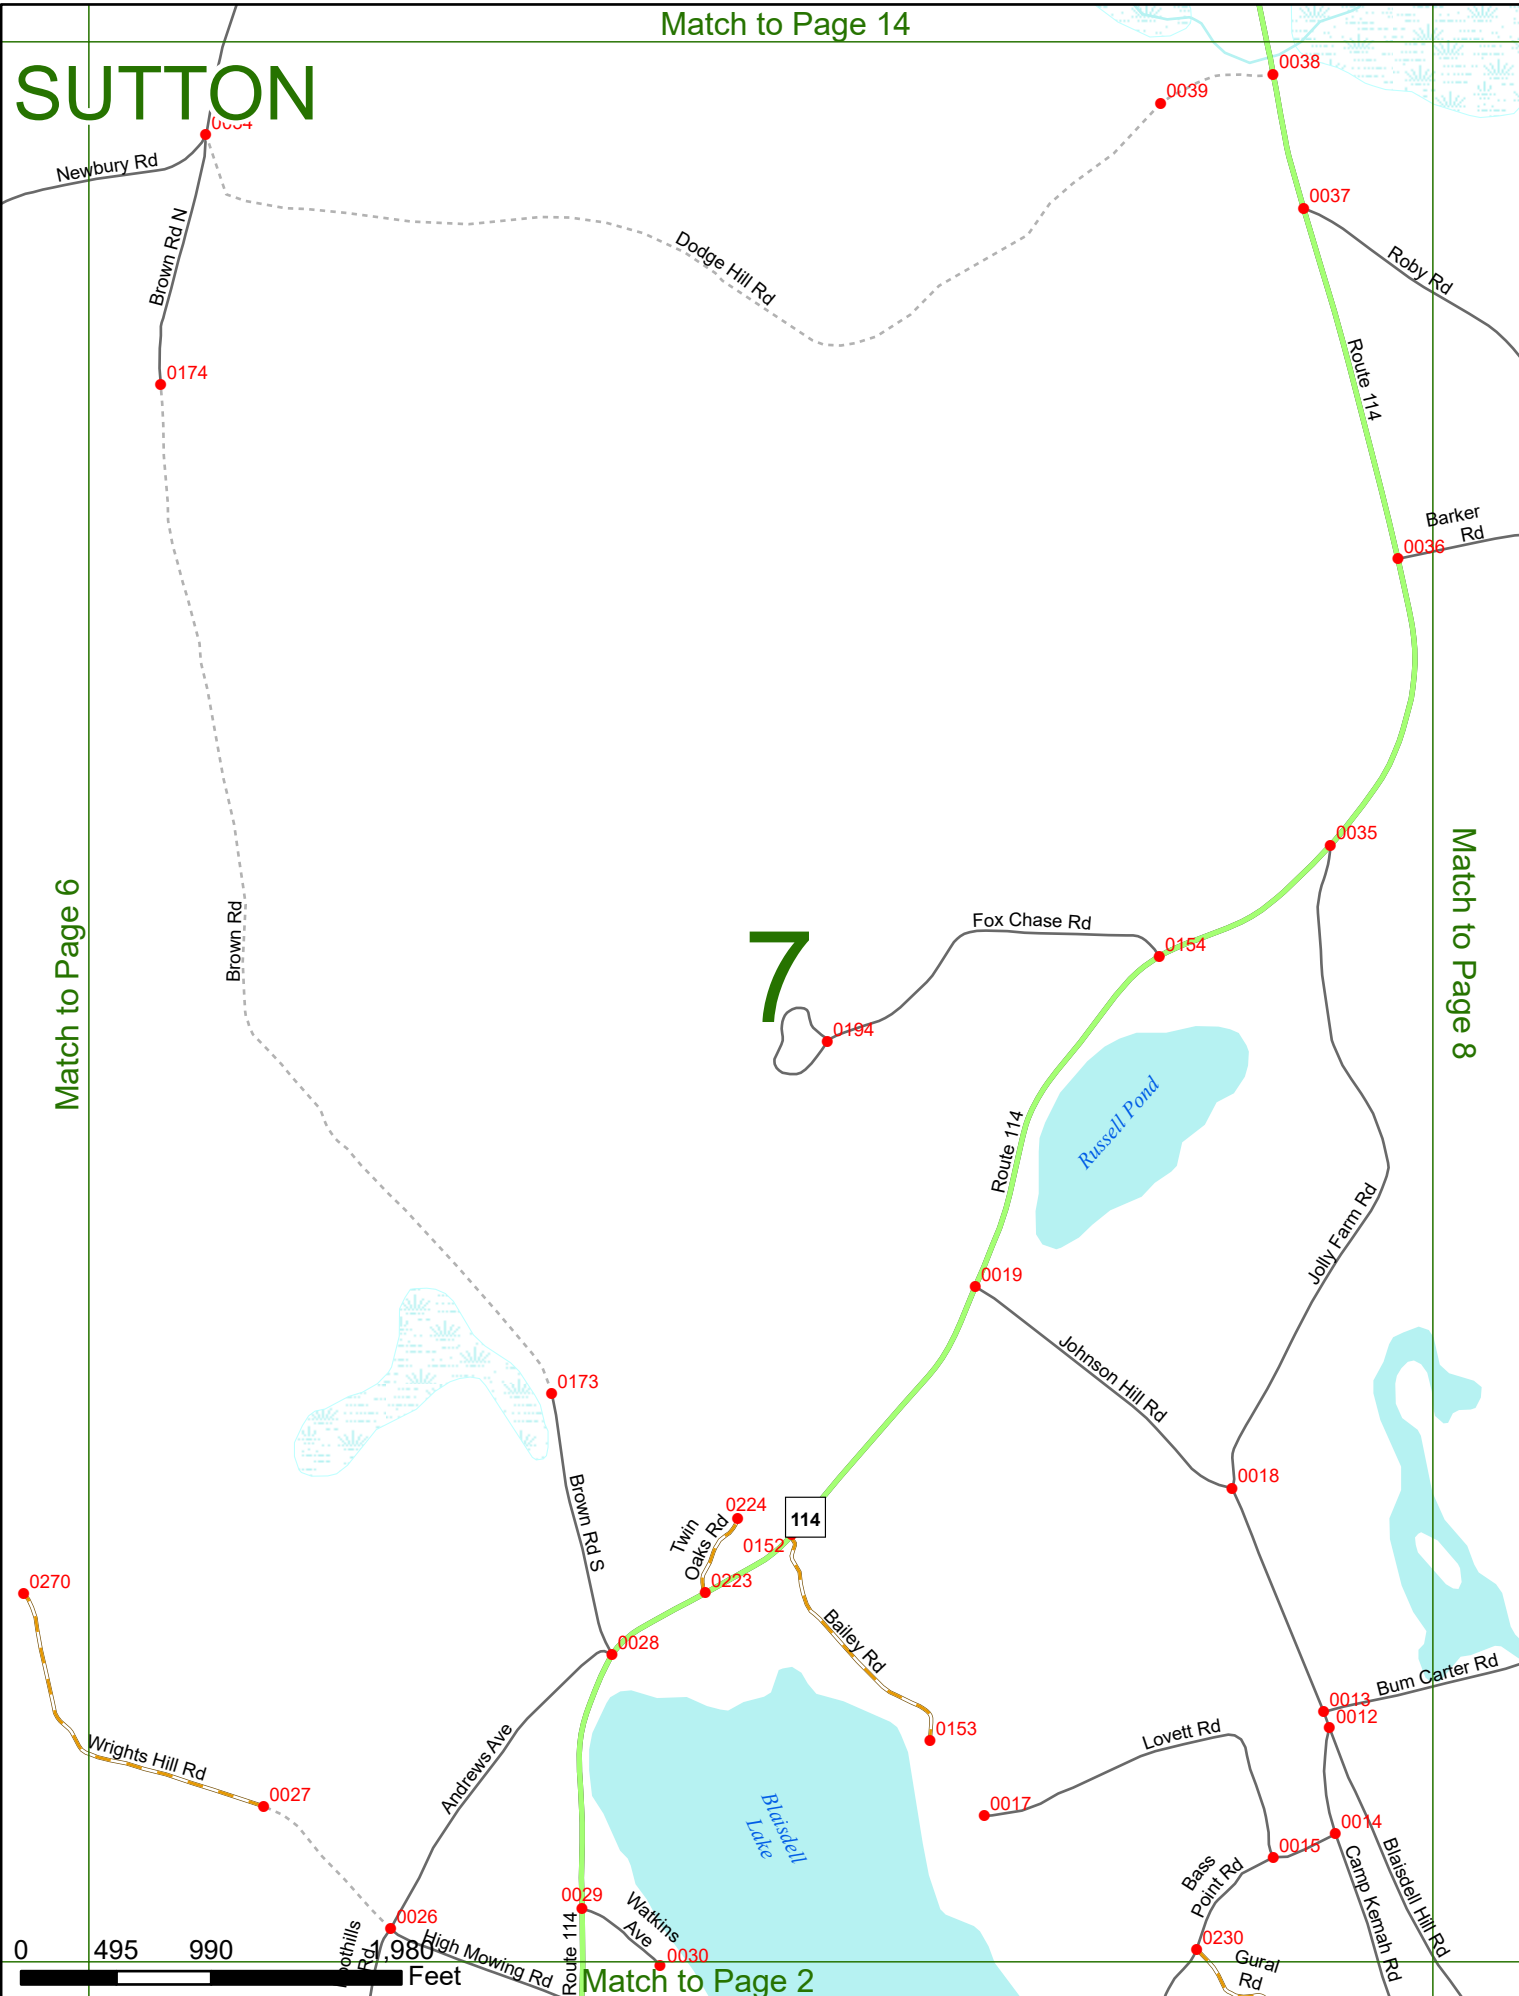

SUTTON

Match to Page 6

Match to Page 8

7