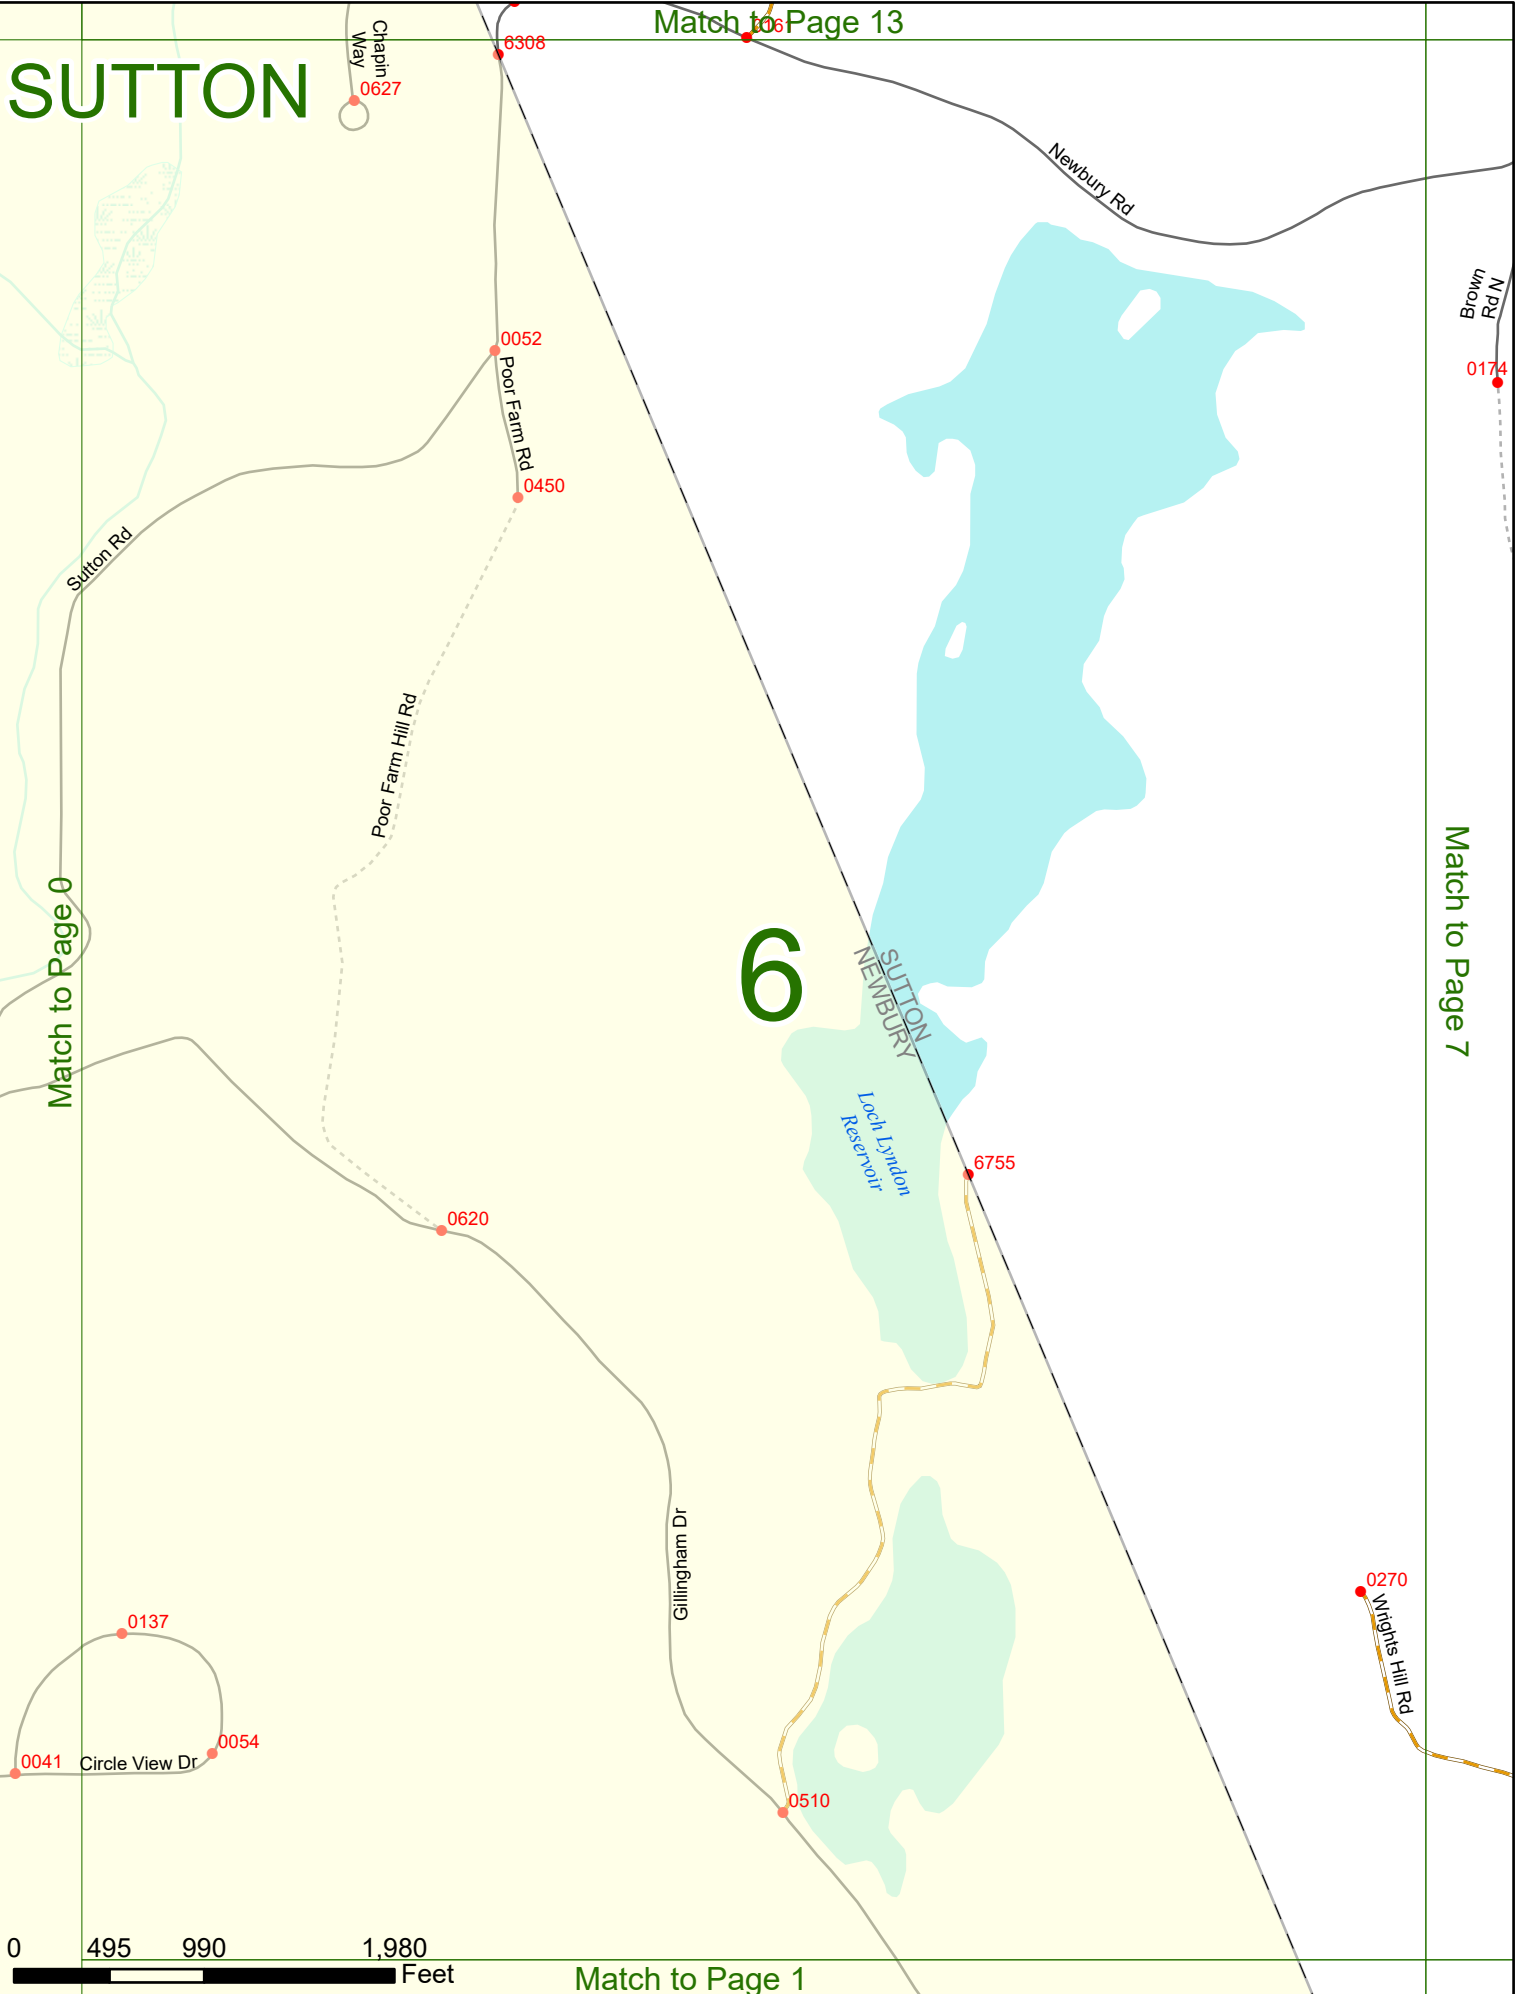

SUTTON

Match to Page 13

Match to Page 7

6

SUTTON
NEWBURY
Loch Lyndon
Reservoir

Match to Page 1