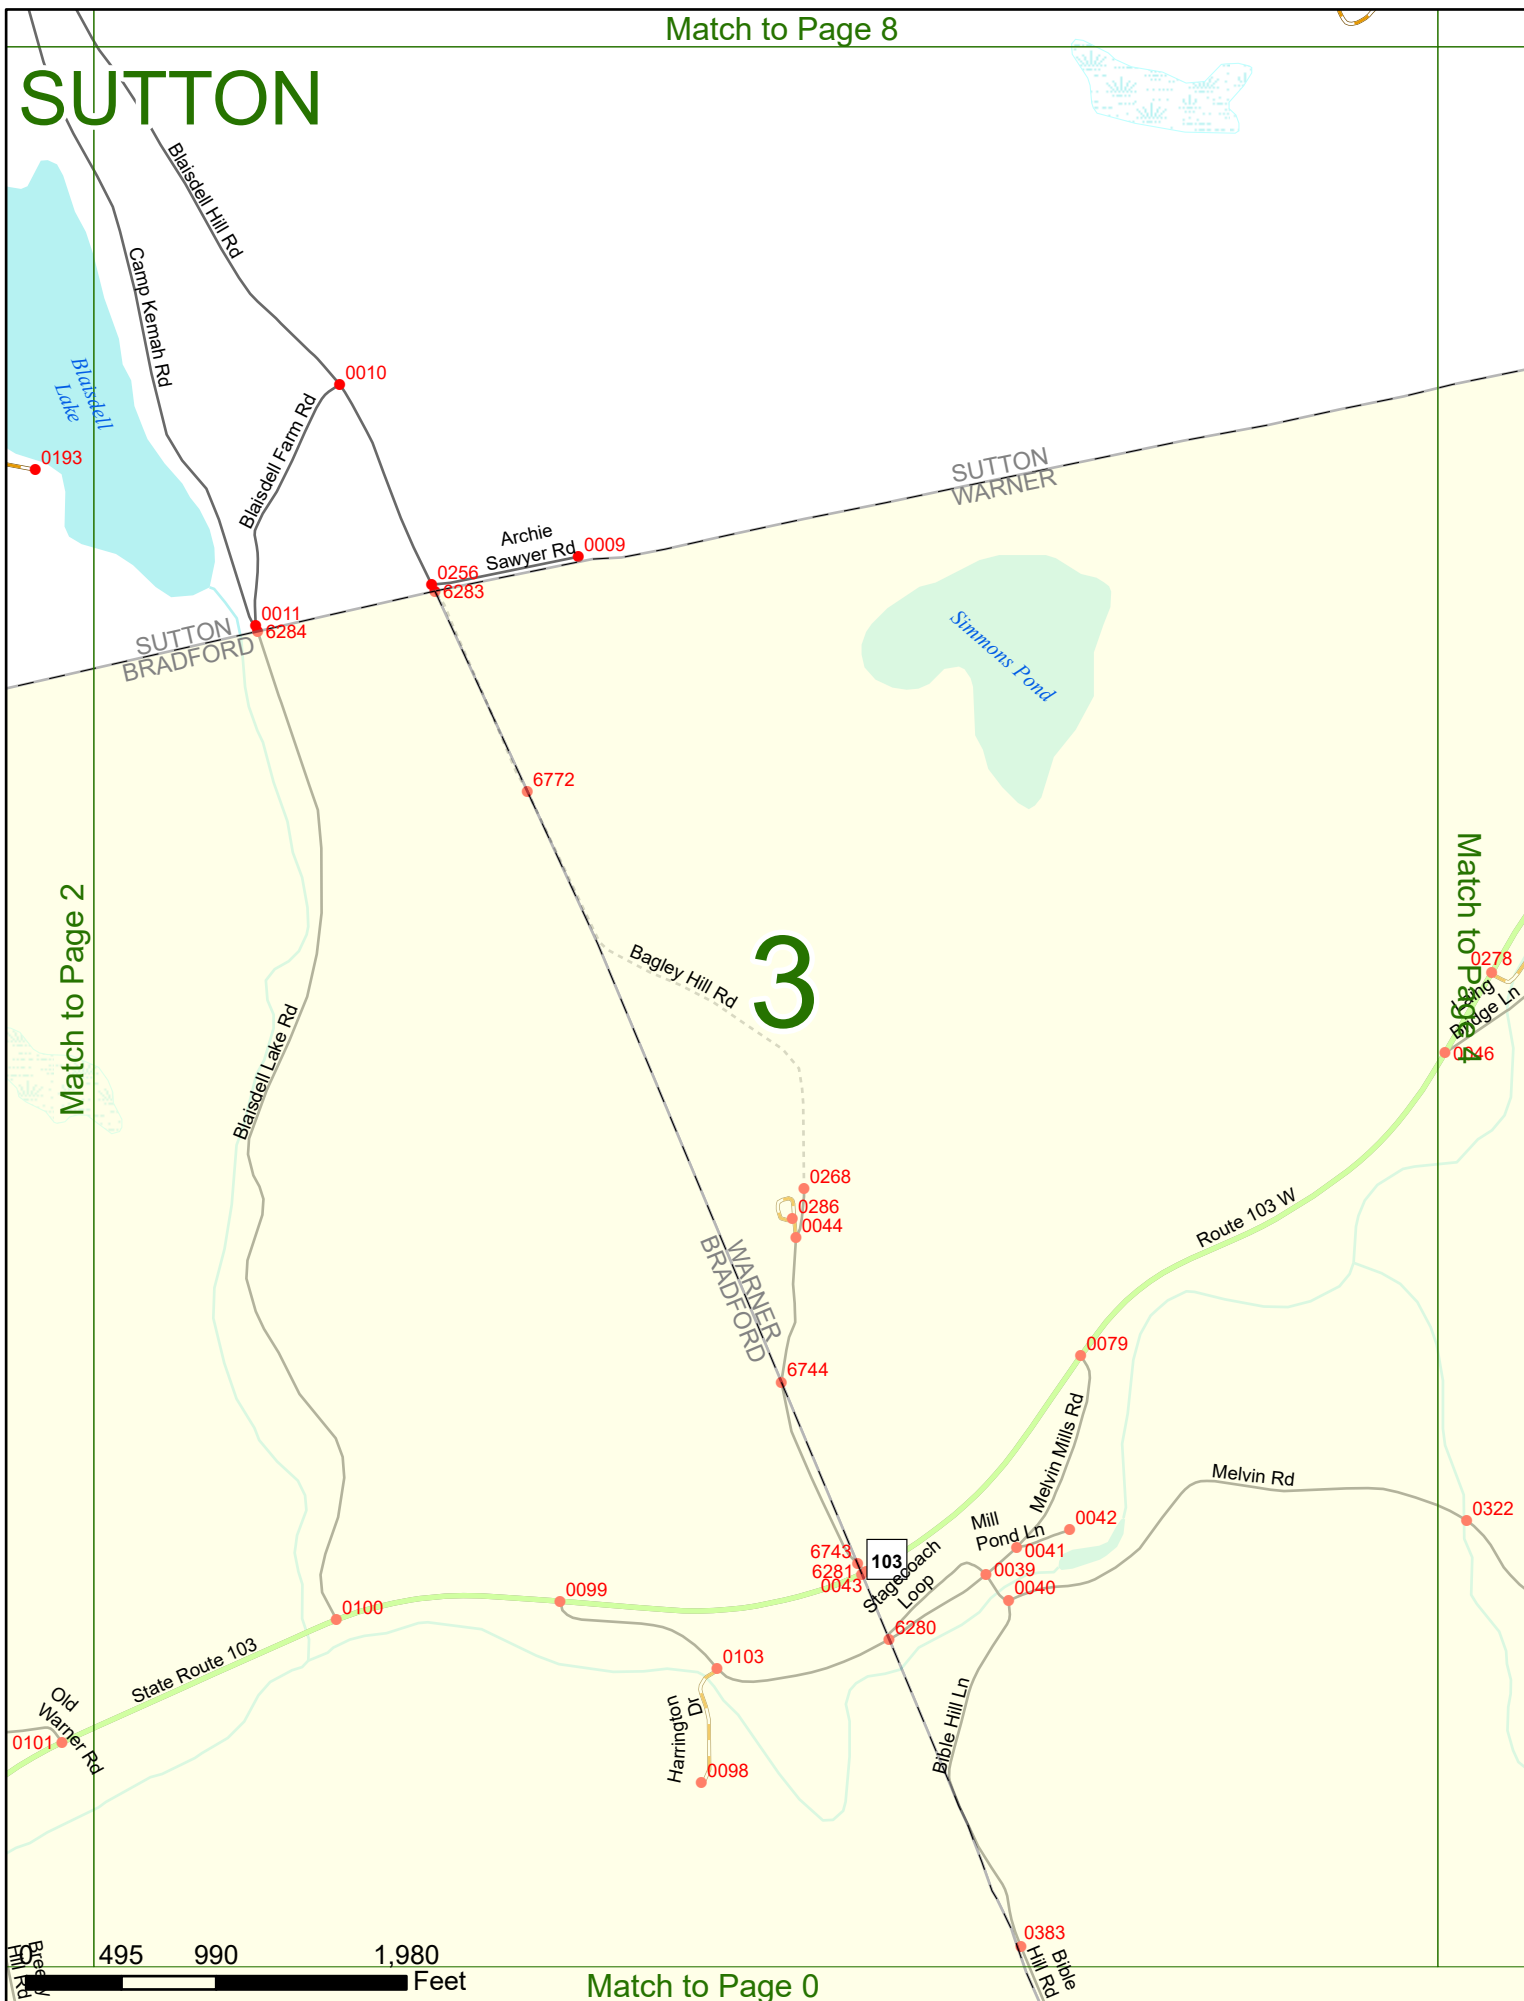

SUTTON

Match to Page 2

Match to Page 2

3

495 990 1,980 Feet