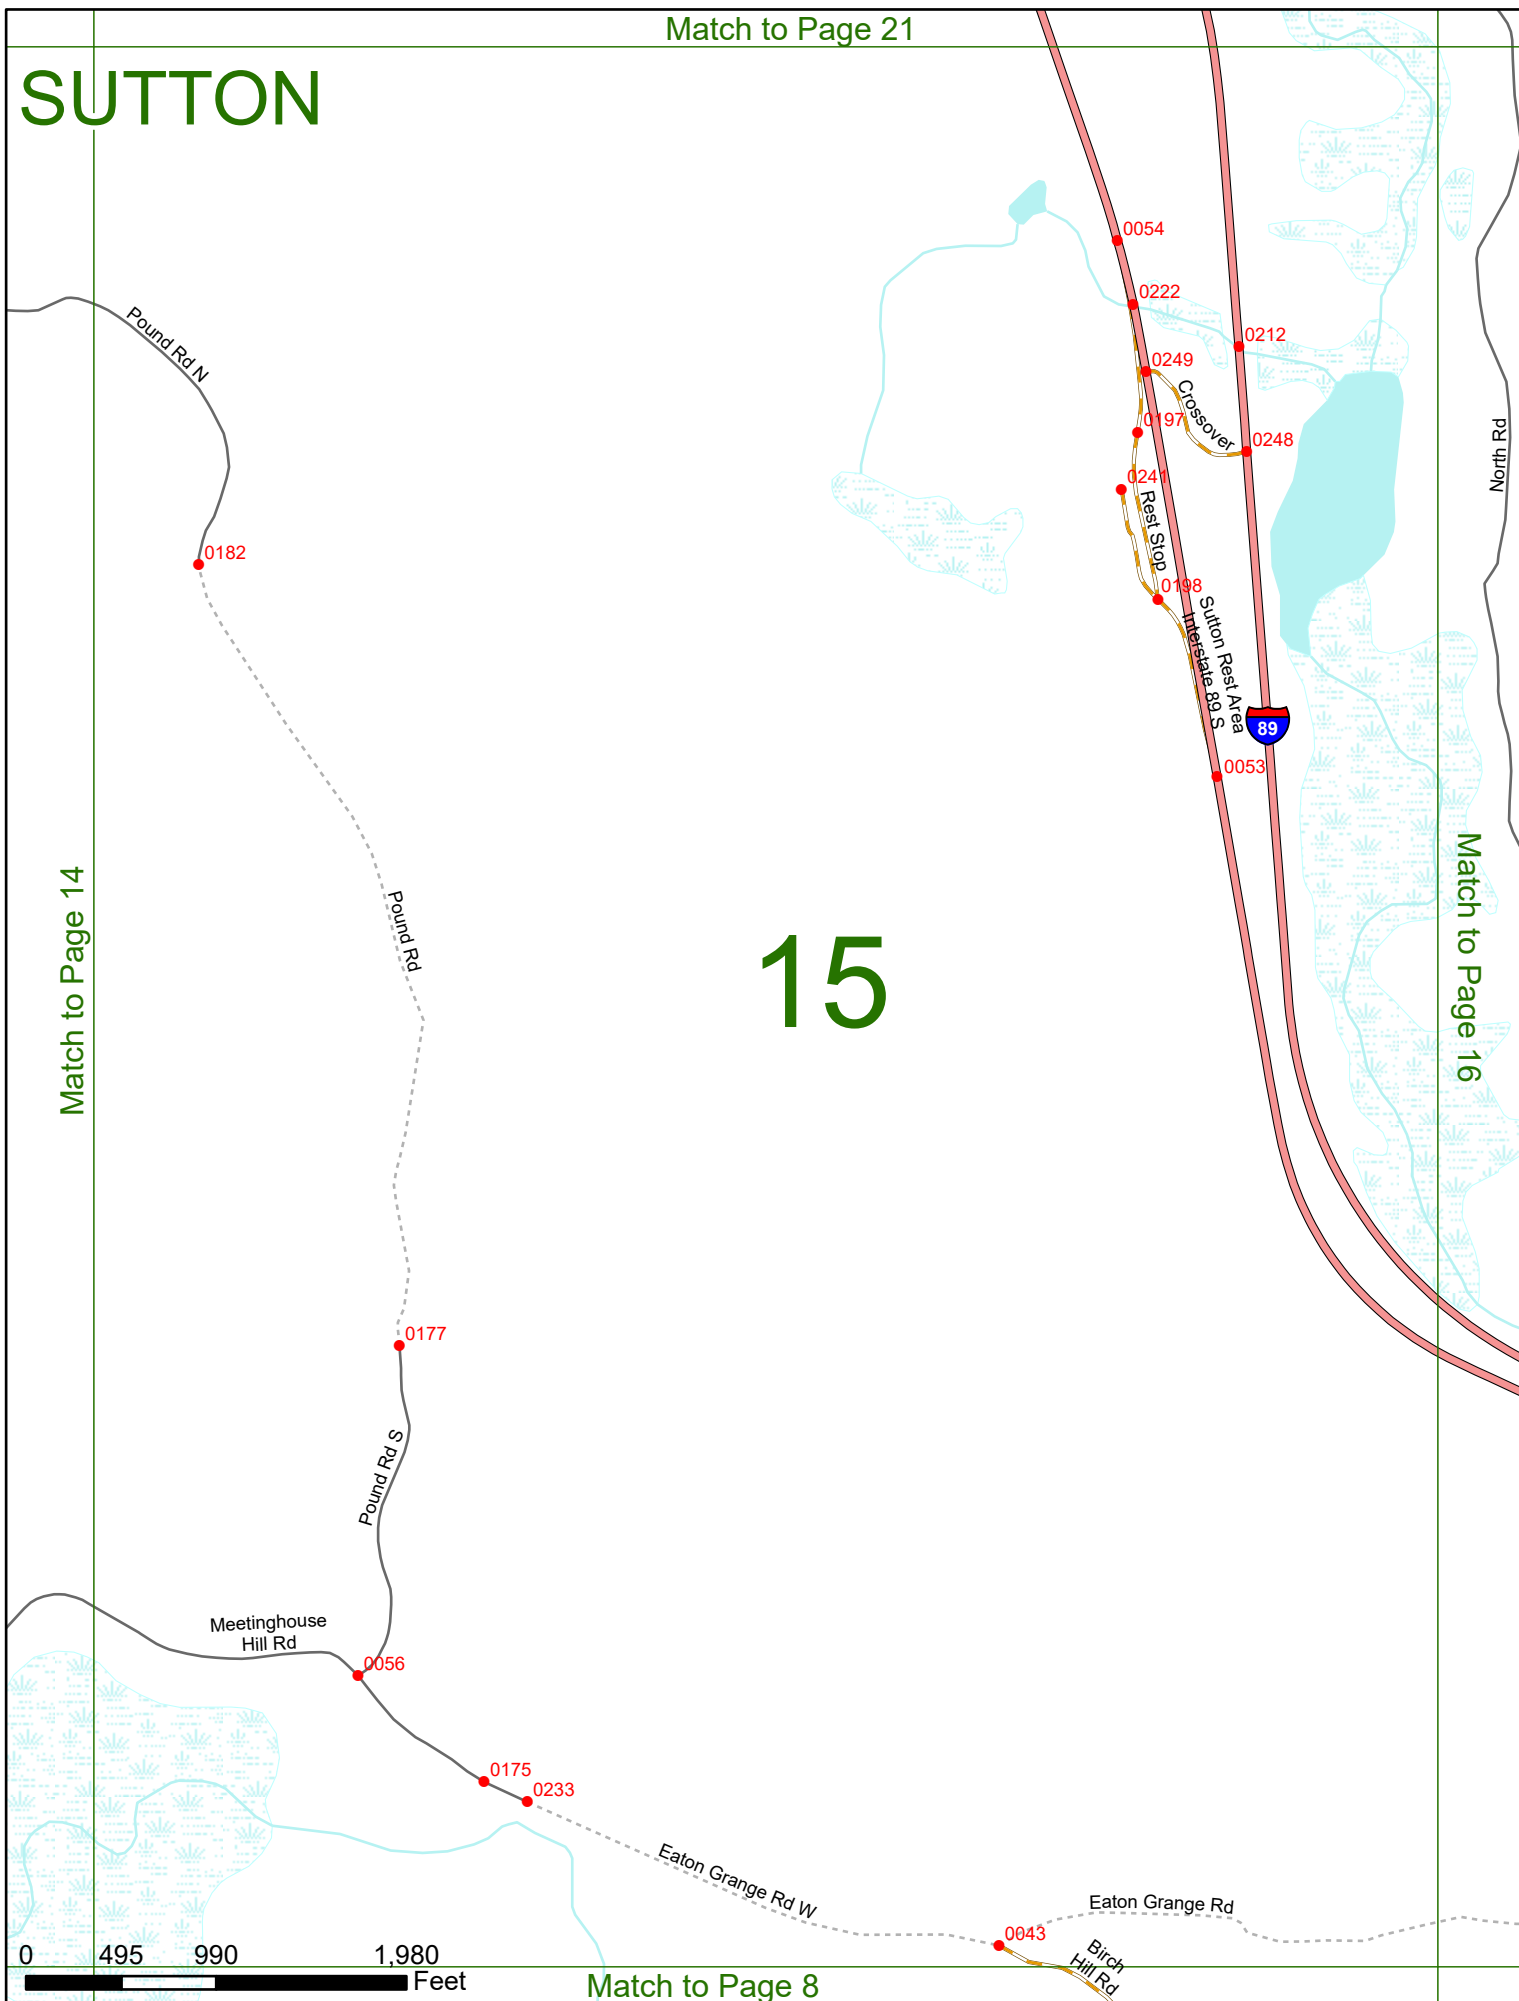

SUTTON

Match to Page 14

Match to Page 16

15