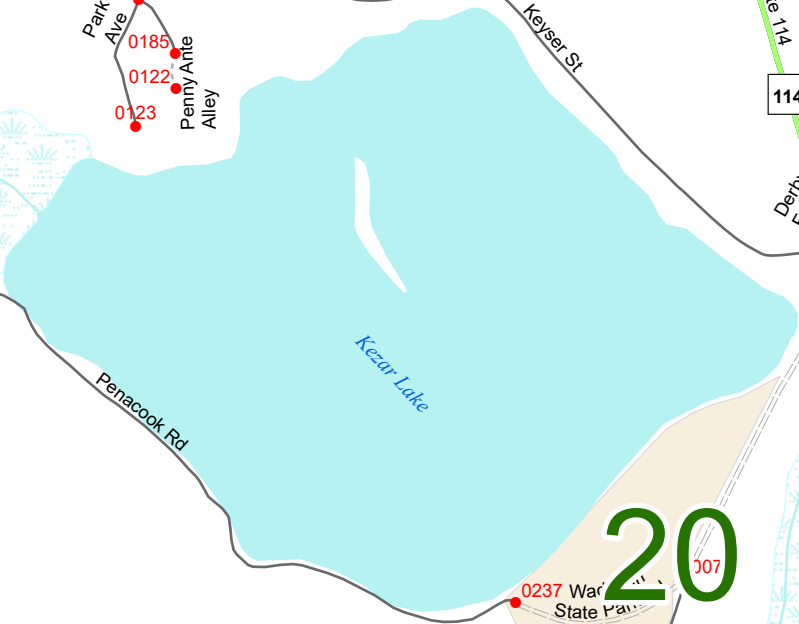

Match to Page 27

SUTTON

Shaker Rd

Harvey Rd

Boulder Dr 0261

0260

0120 0119
0121
0185
0122
0123
Park Ave
Penny Ante Alley

Keyser St

Route 114

114

0227
0226
0114
0113 0112
0111

0253
0252
Crossover

Penacook Rd

Match to Page 19

20

0237 War State Park

Wadleigh SP

Wadleigh Hill Rd

Route 114

Davis Ct

0104
Whiskey Pine Rd

0110
0108

0081

0107

0106 0105

0102

North Rd

Match to Page 21

0103

Gile Rd

Shadow Hill SP

0202
0195 0196

0201

0220

Gile Pond

0077

Corporation Hill Rd

0074

0075

Gile Pond Rd

0076

Misc Hill Rd Pound

0181

Match to Page 14