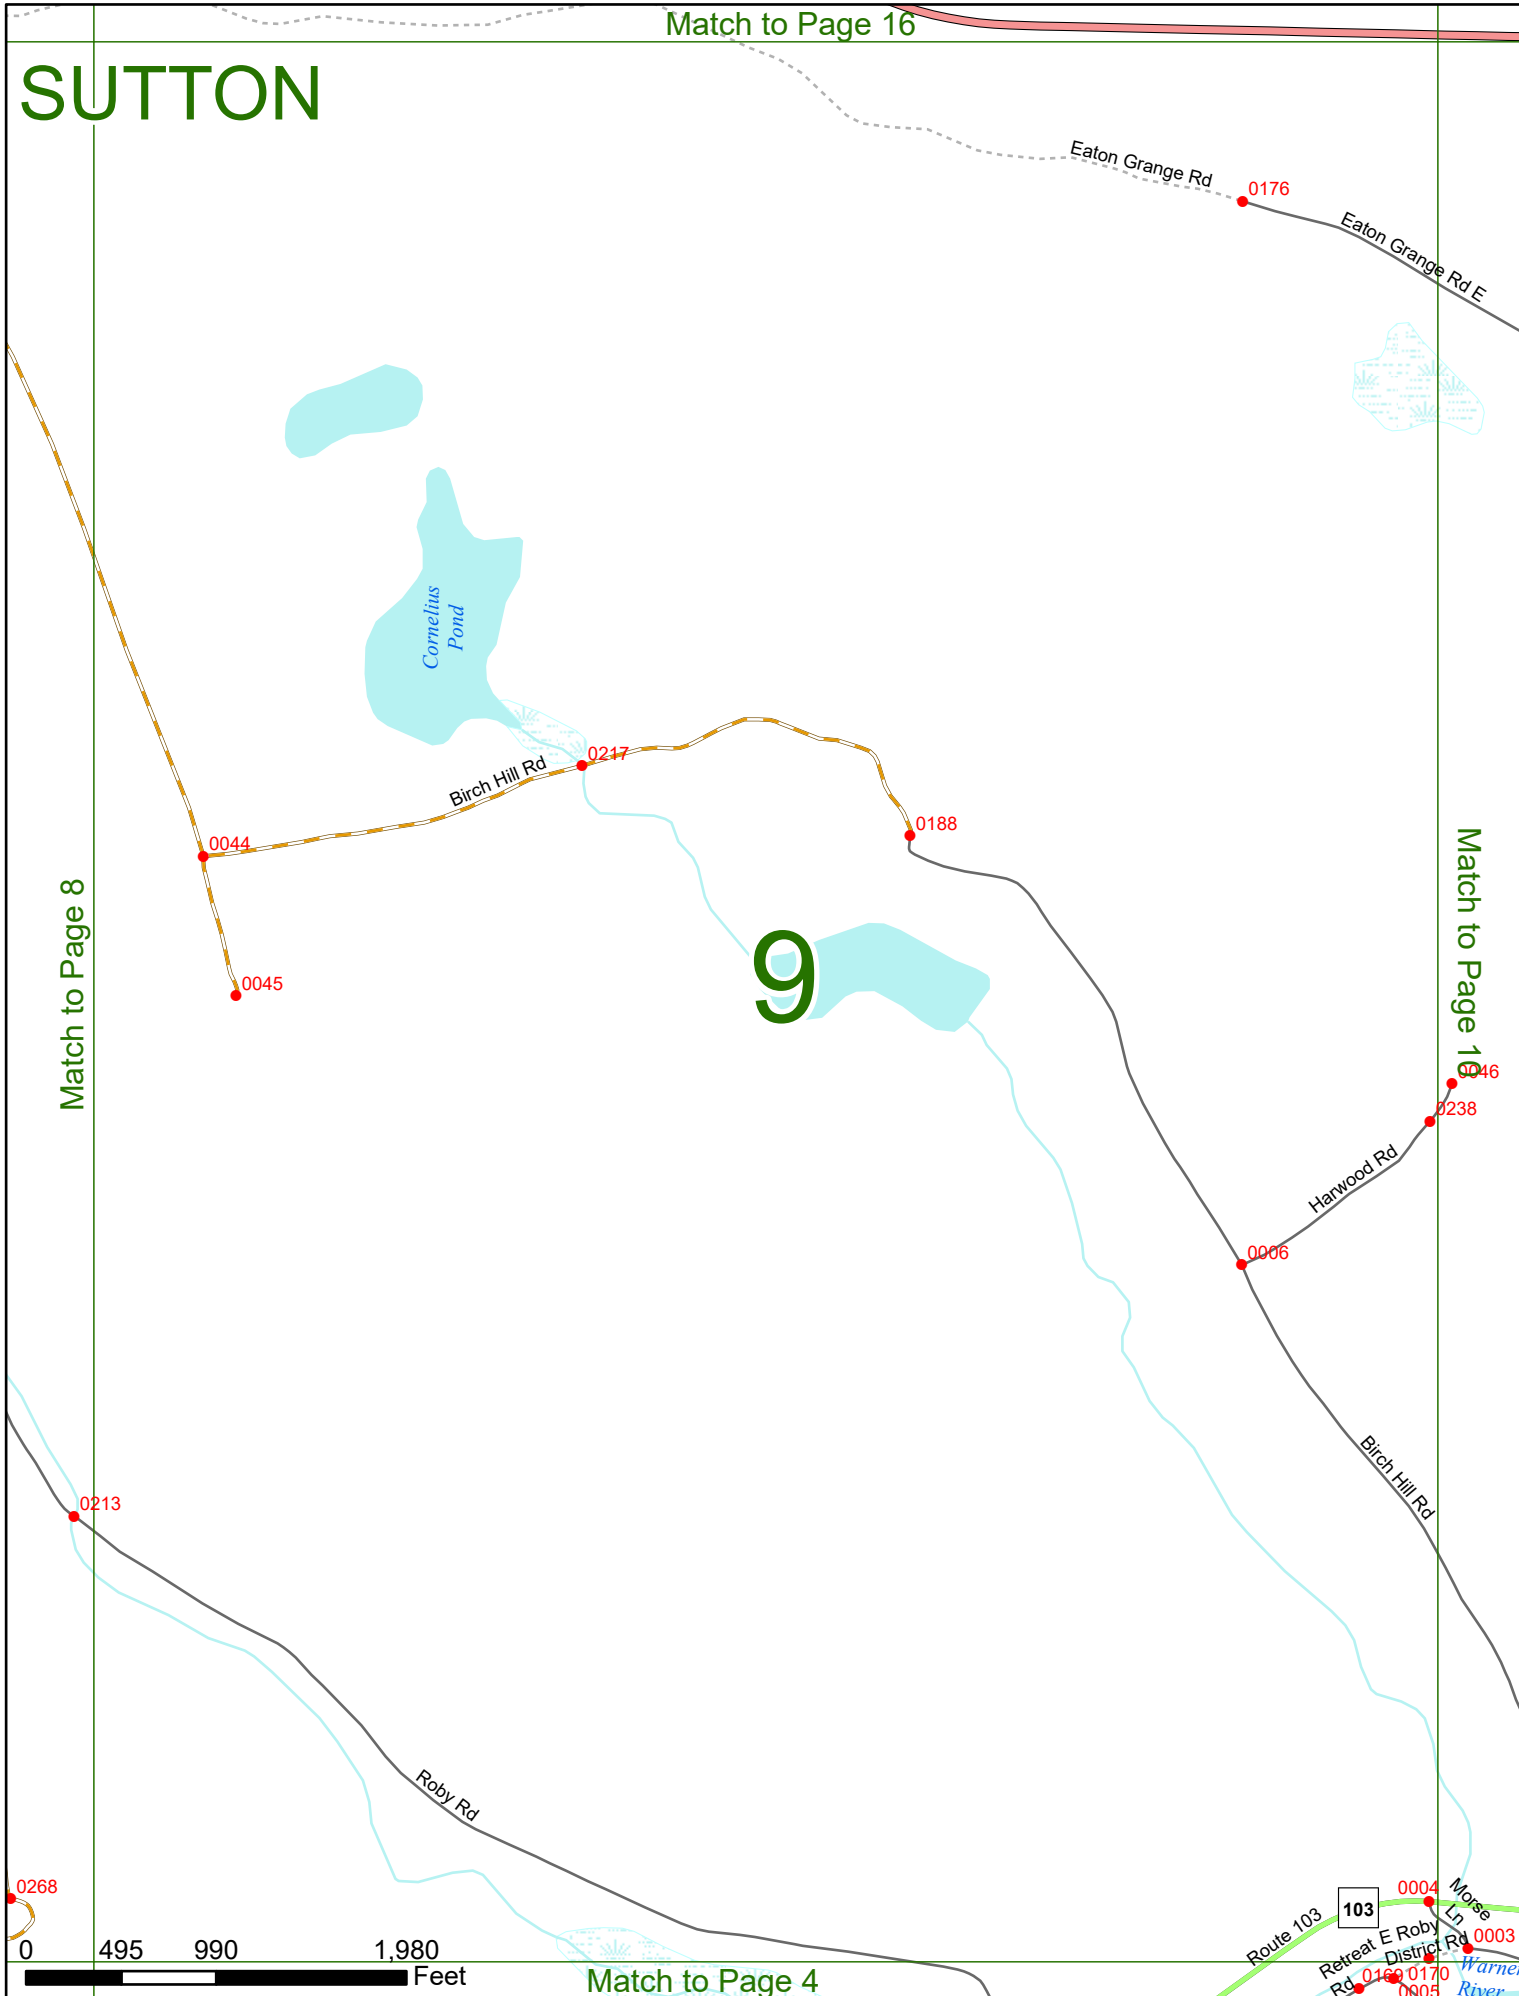

SUTTON

Match to Page 8

Match to Page 10

9