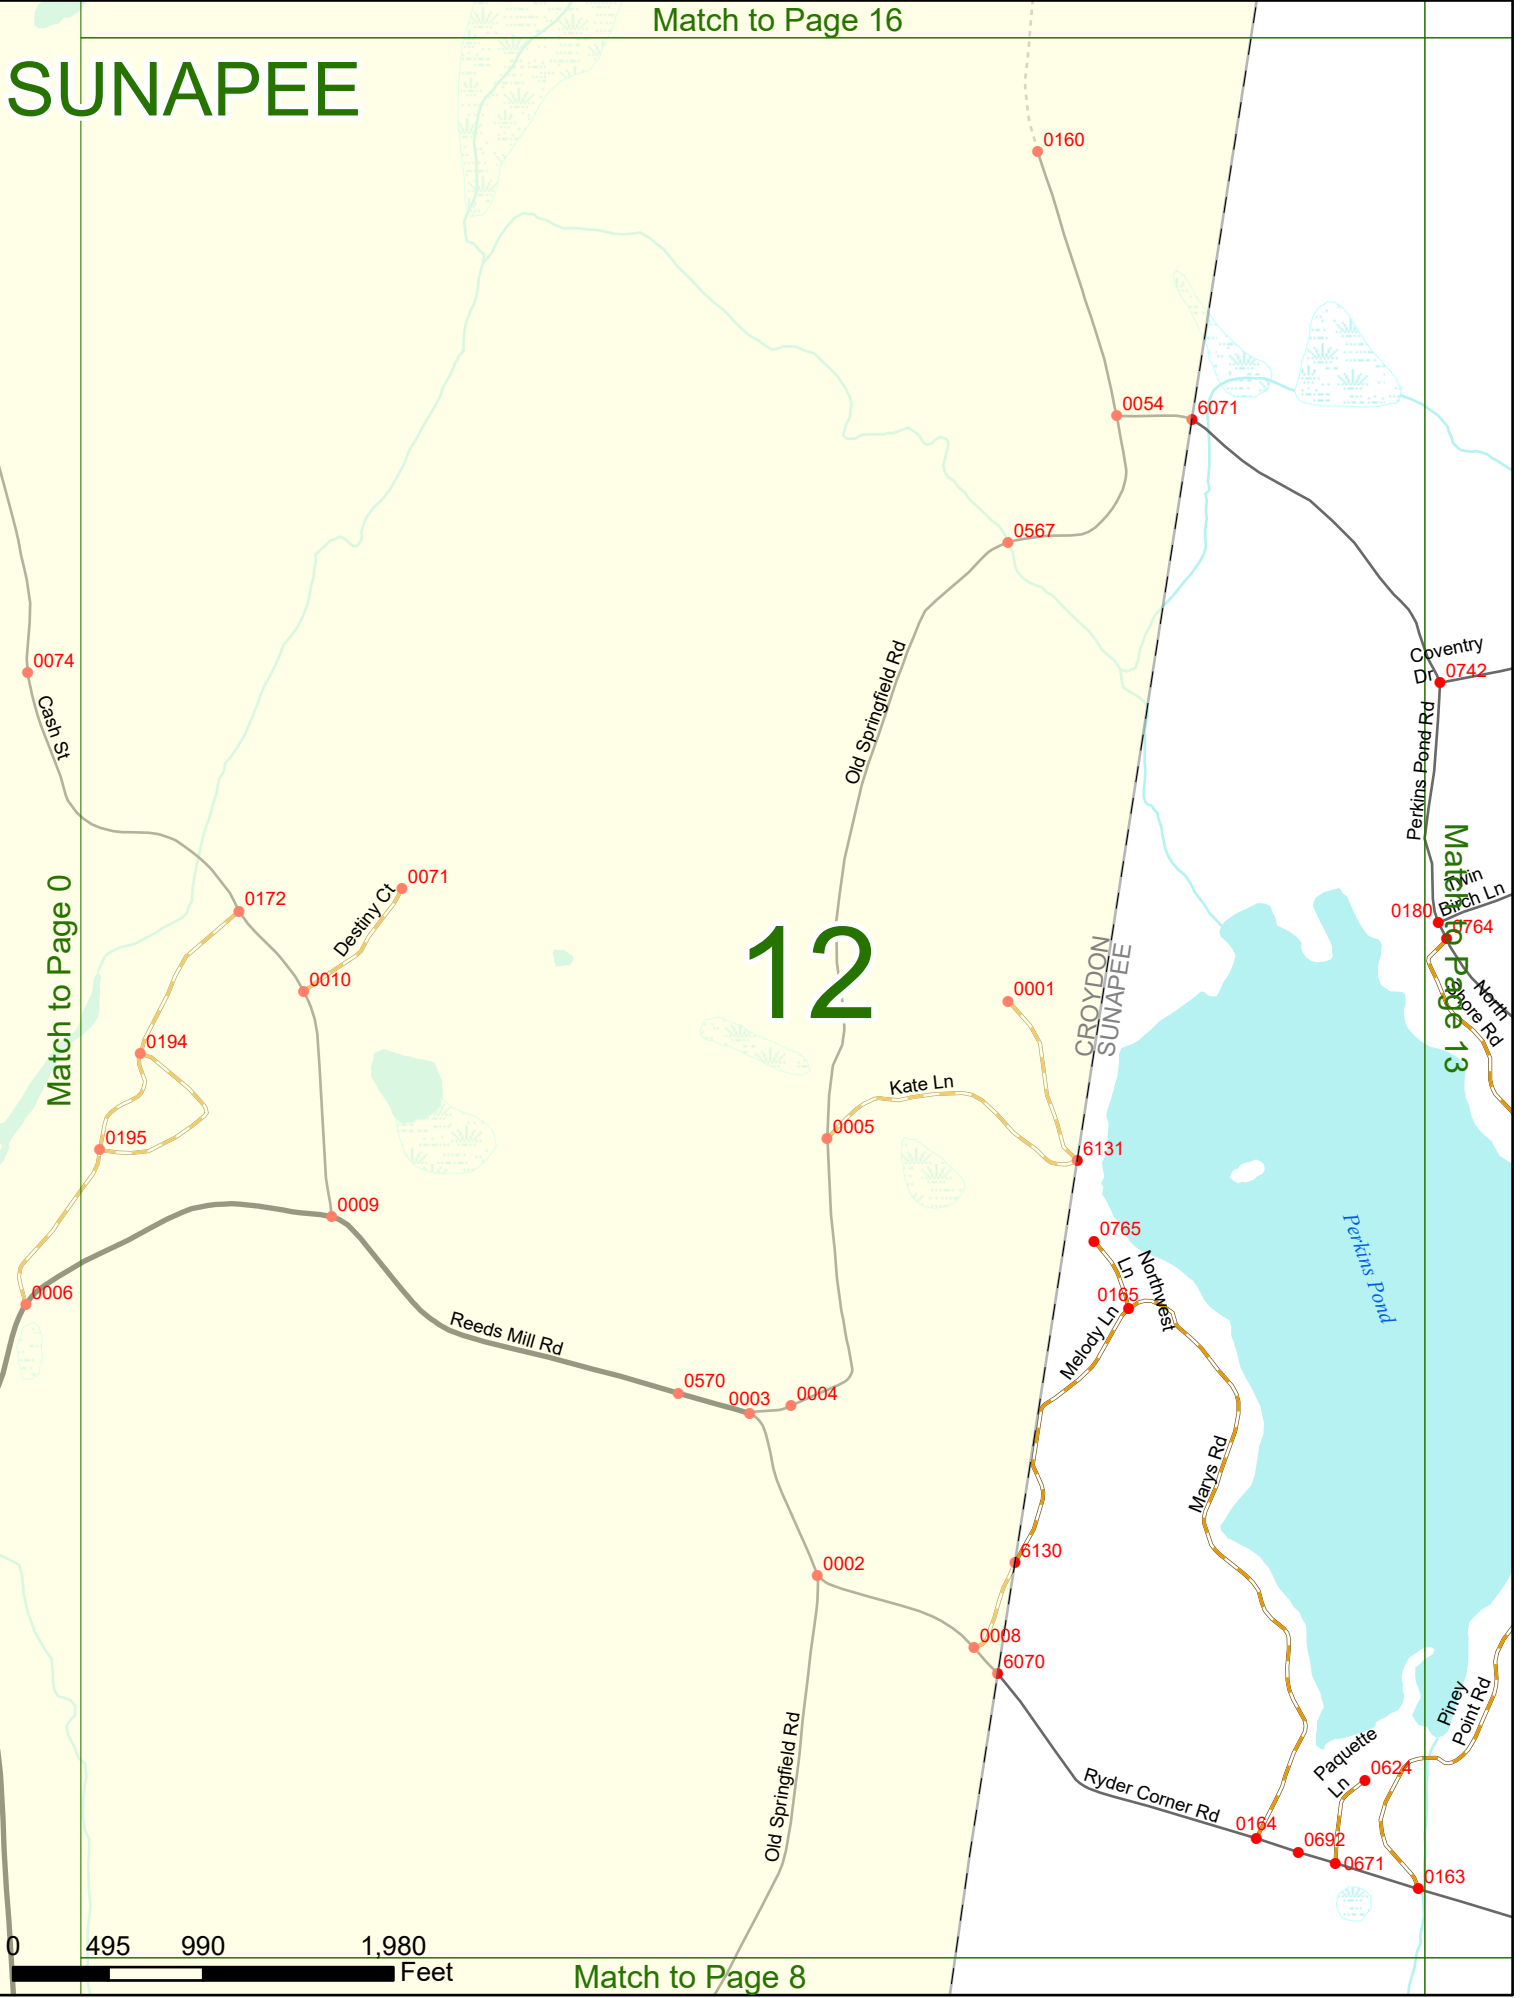

SUNAPEE

12

Match to Page 0

Match to Page 13