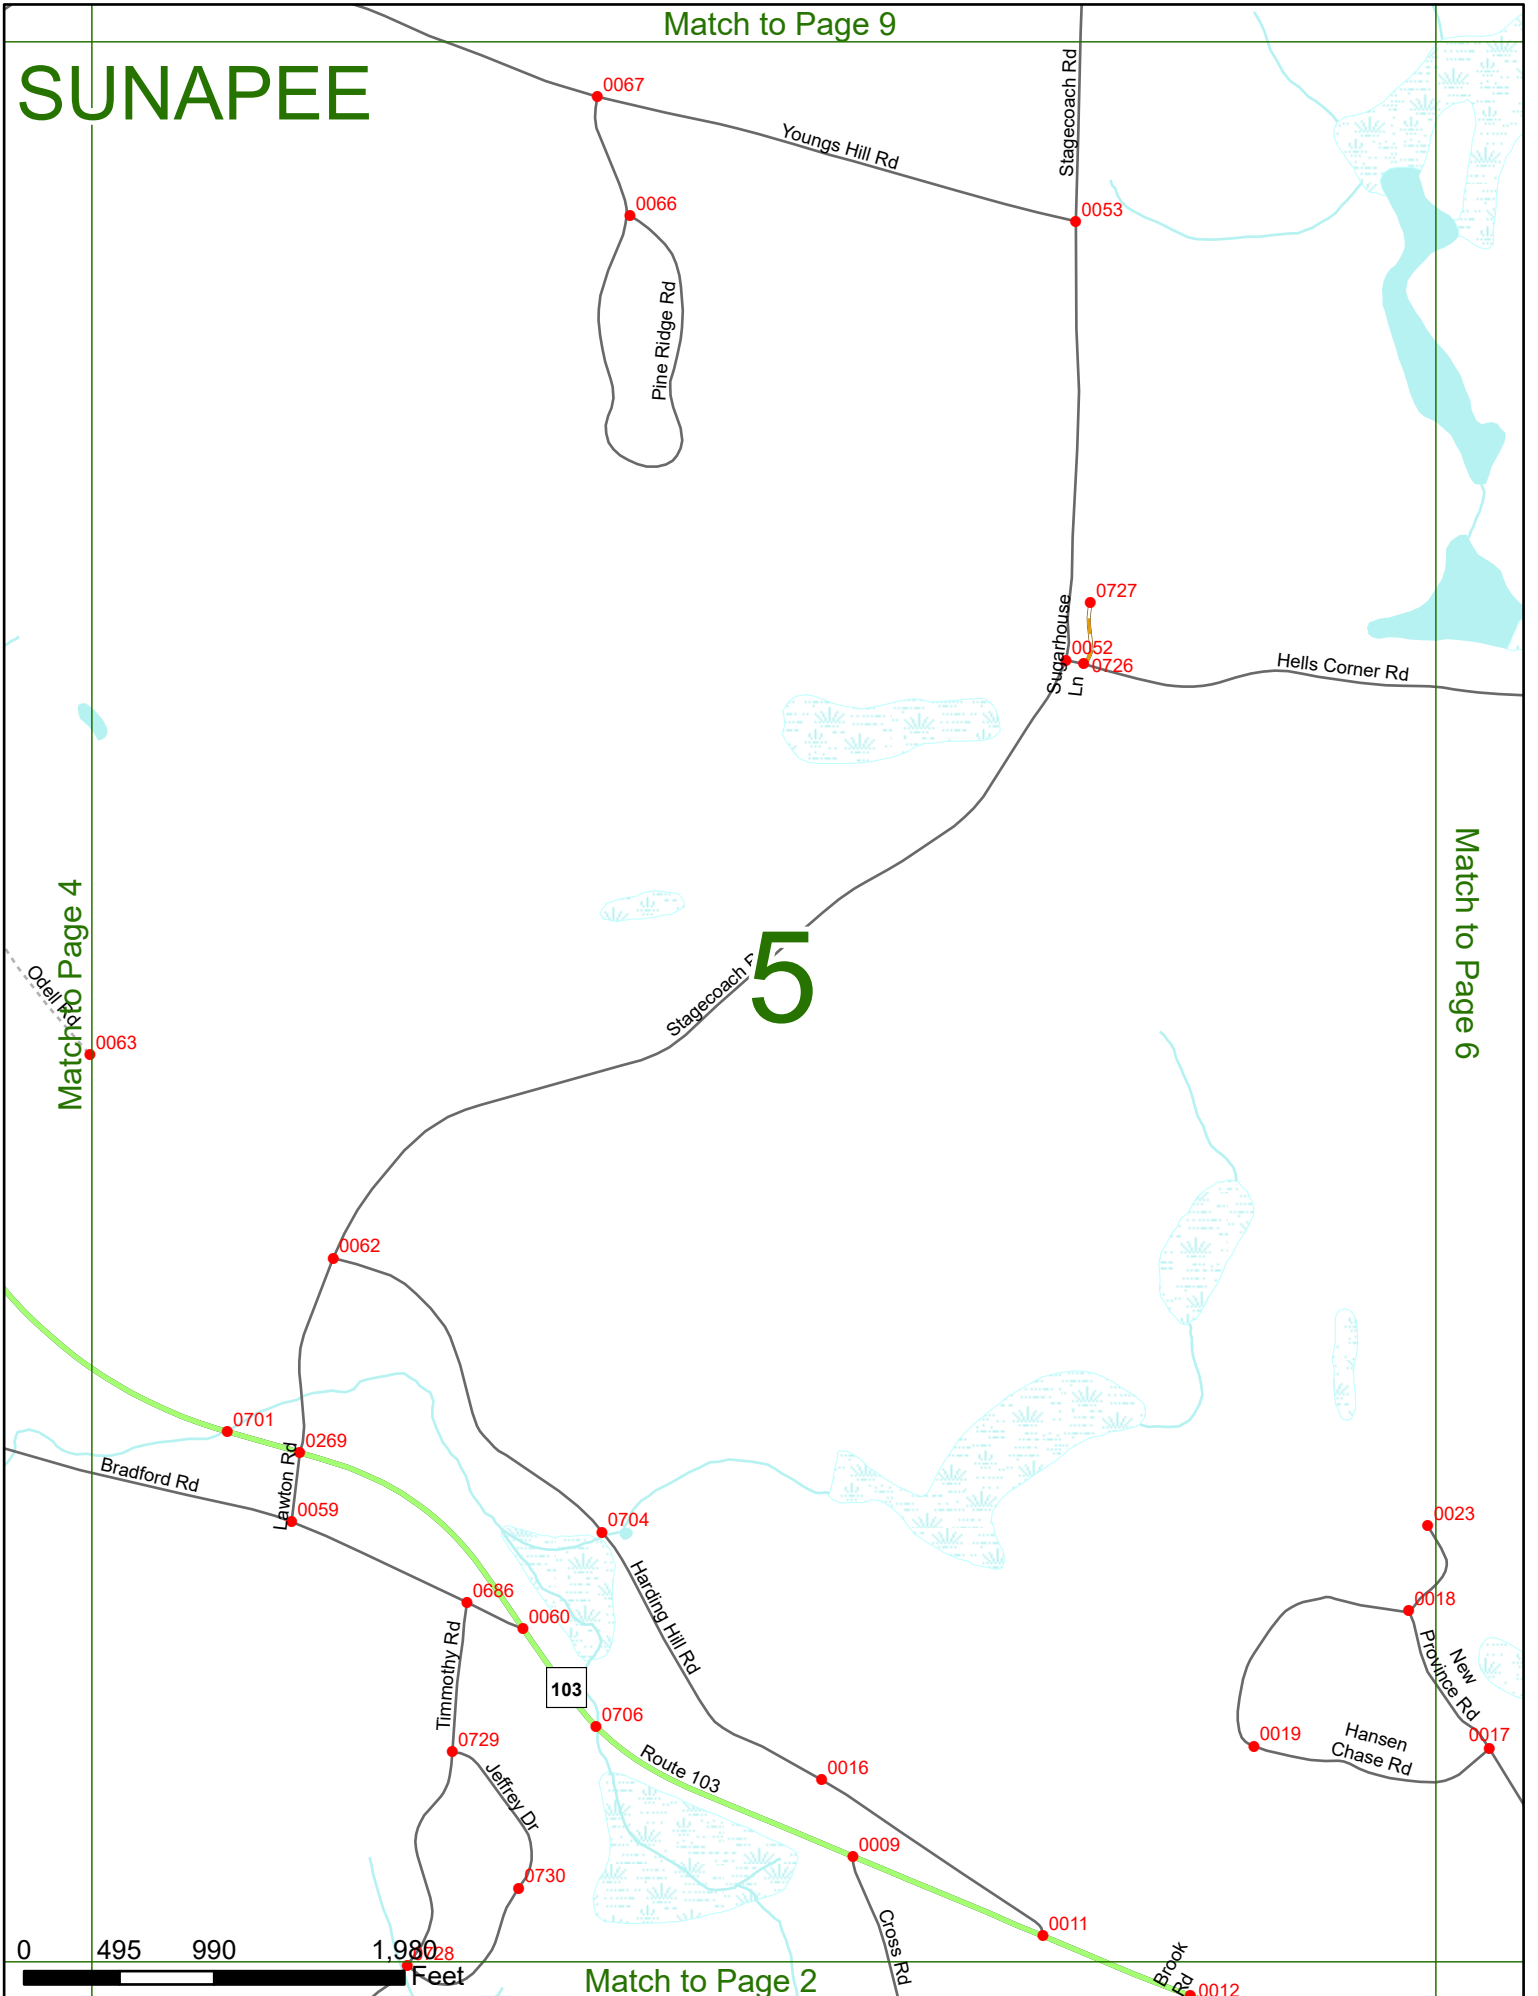

SUNAPEE

Match to Page 9

Match to Page 4

Match to Page 6

5

0 495 990 1,980 Feet

Match to Page 2