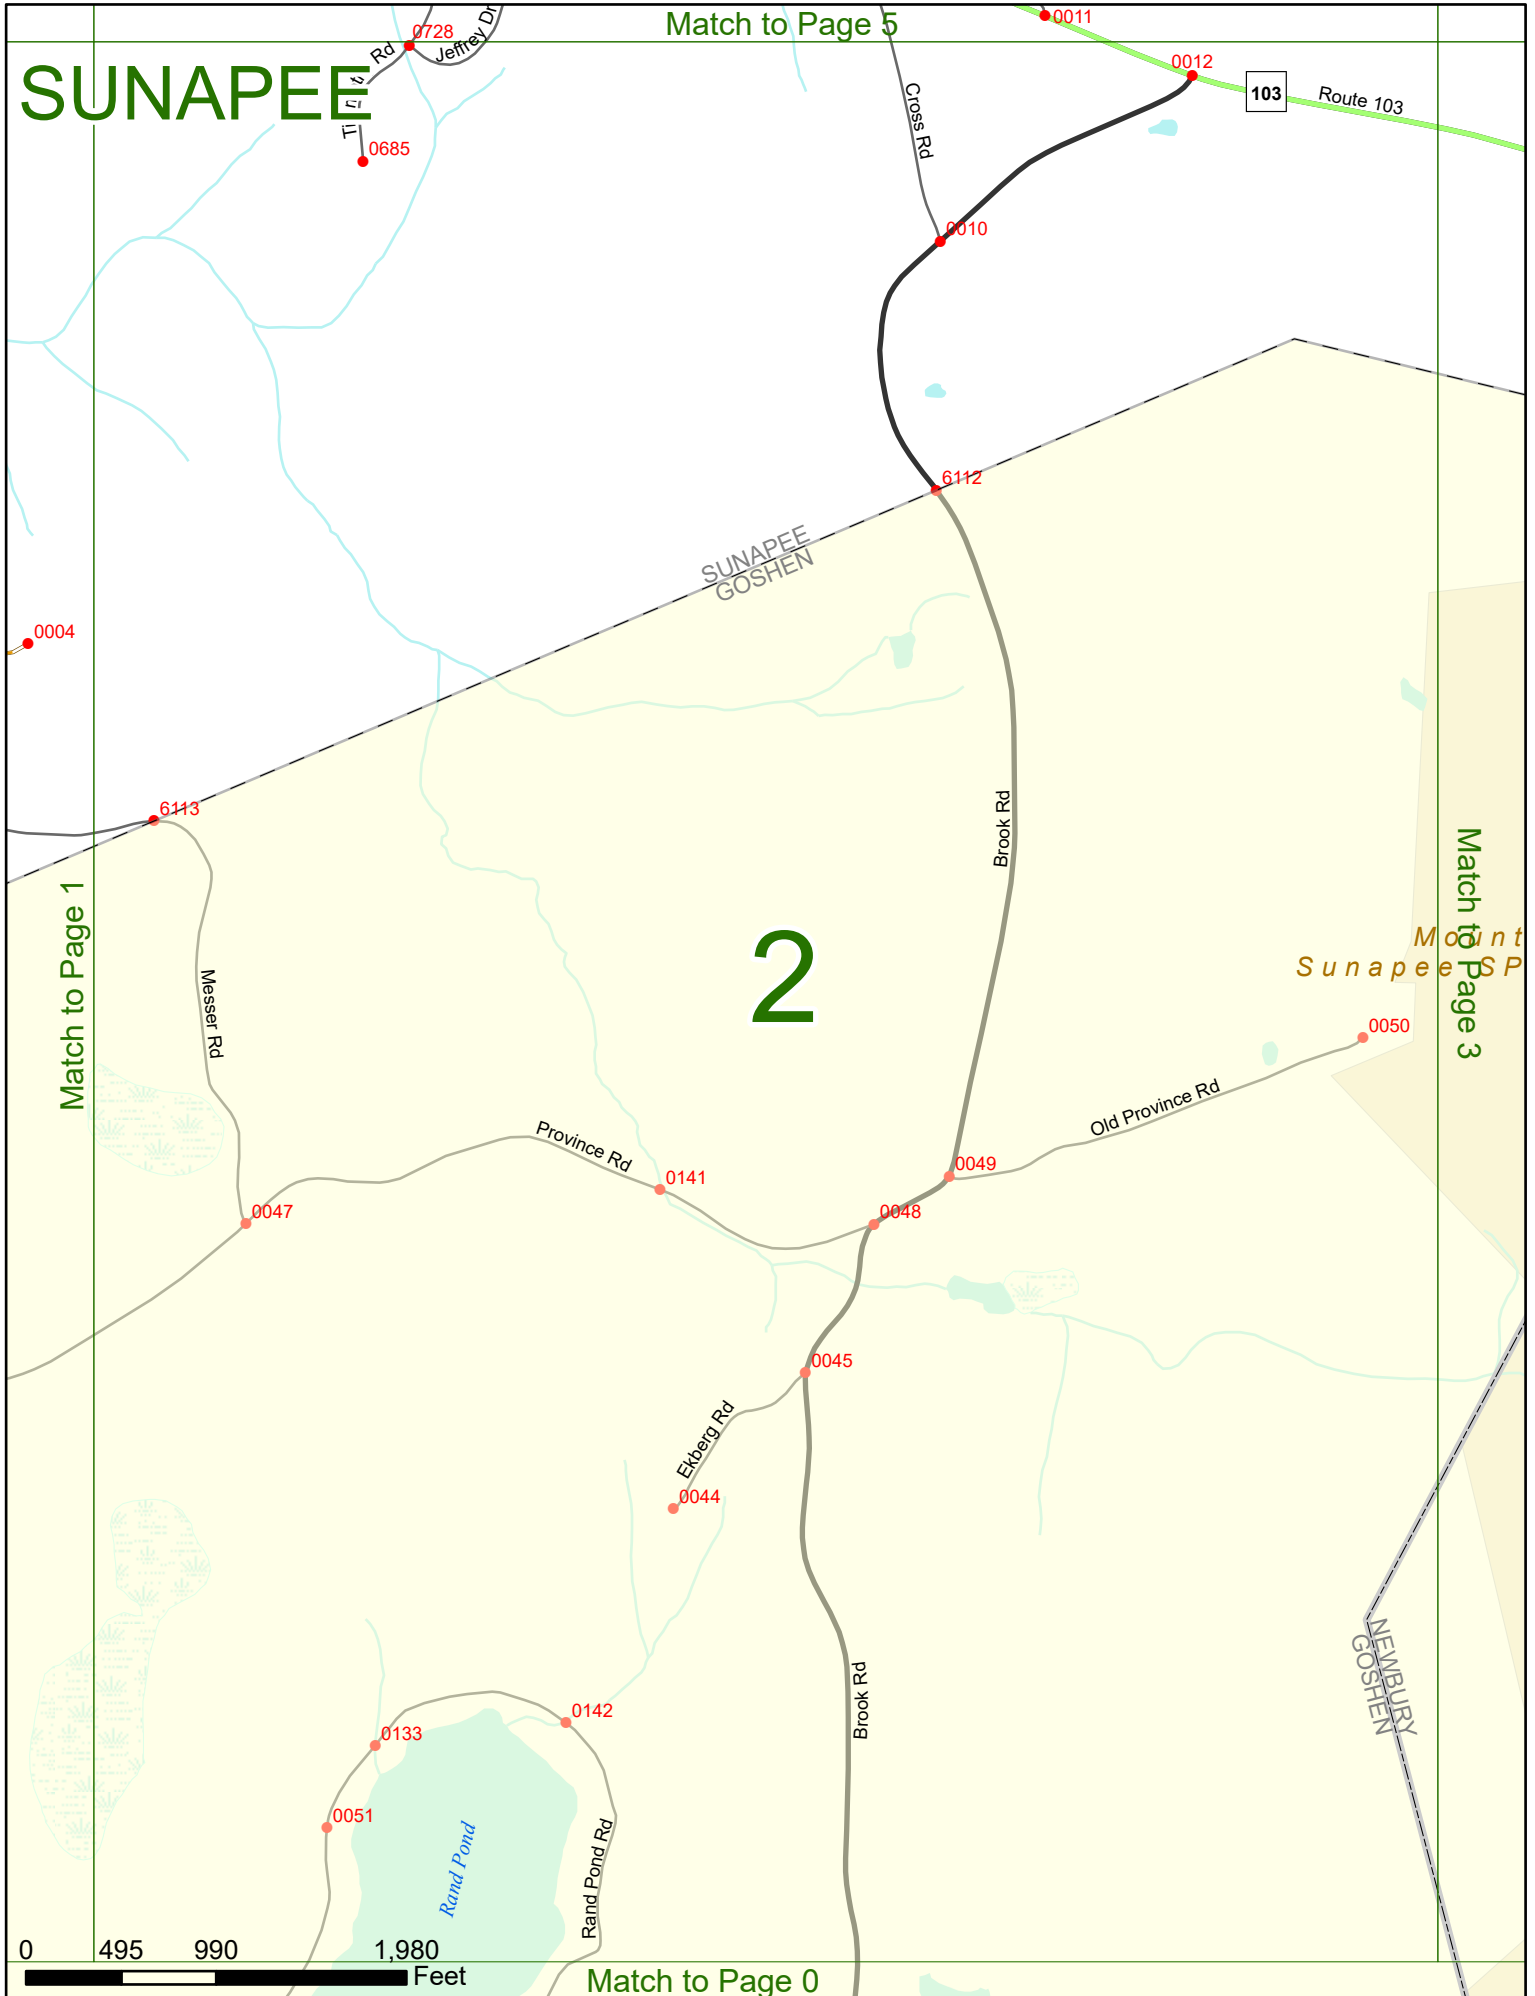

SUNAPEE

Match to Page 5

2

Match to Page 1

Match to Page 3

0 495 990 1,980 Feet

Match to Page 0

0728 Jeffrey Dr
0685
0004

0011
0012
103 Route 103

Close Rd

SUNAPEE GOSHEN

Brook Rd

Messer Rd

Mount Sunapee SP

Province Rd

Old Province Rd

Ekberg Rd

Brook Rd

MEMPHRY GOSHEN

Rand Pond

Rand Pond Rd