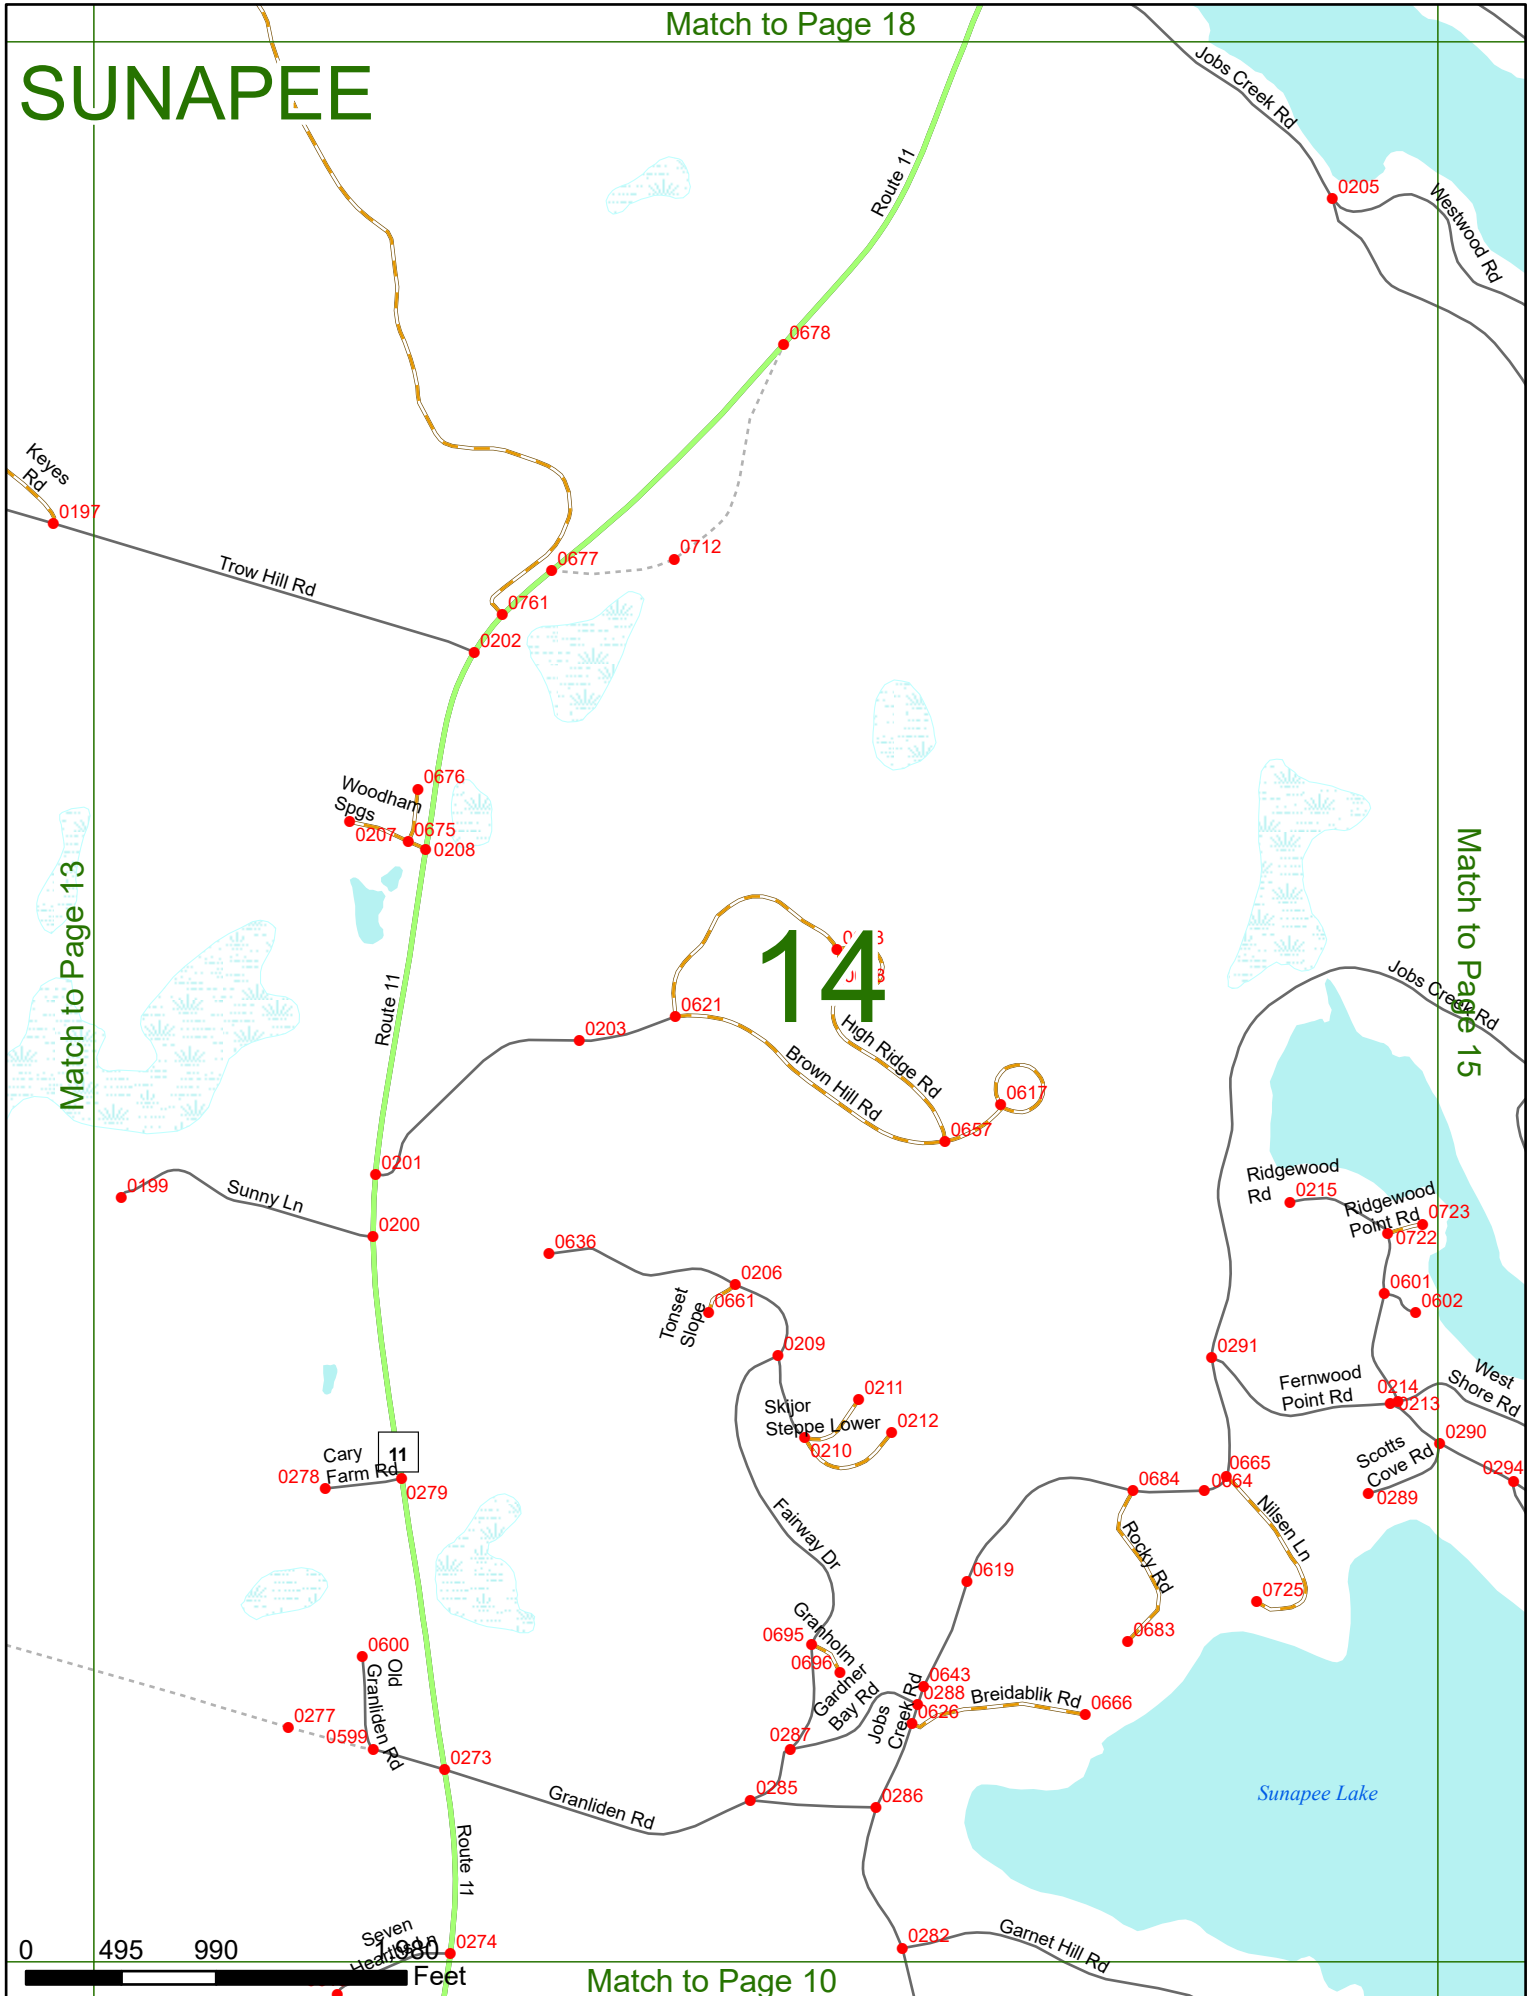

SUNAPEE

Match to Page 13

Match to Page 15

Match to Page 10