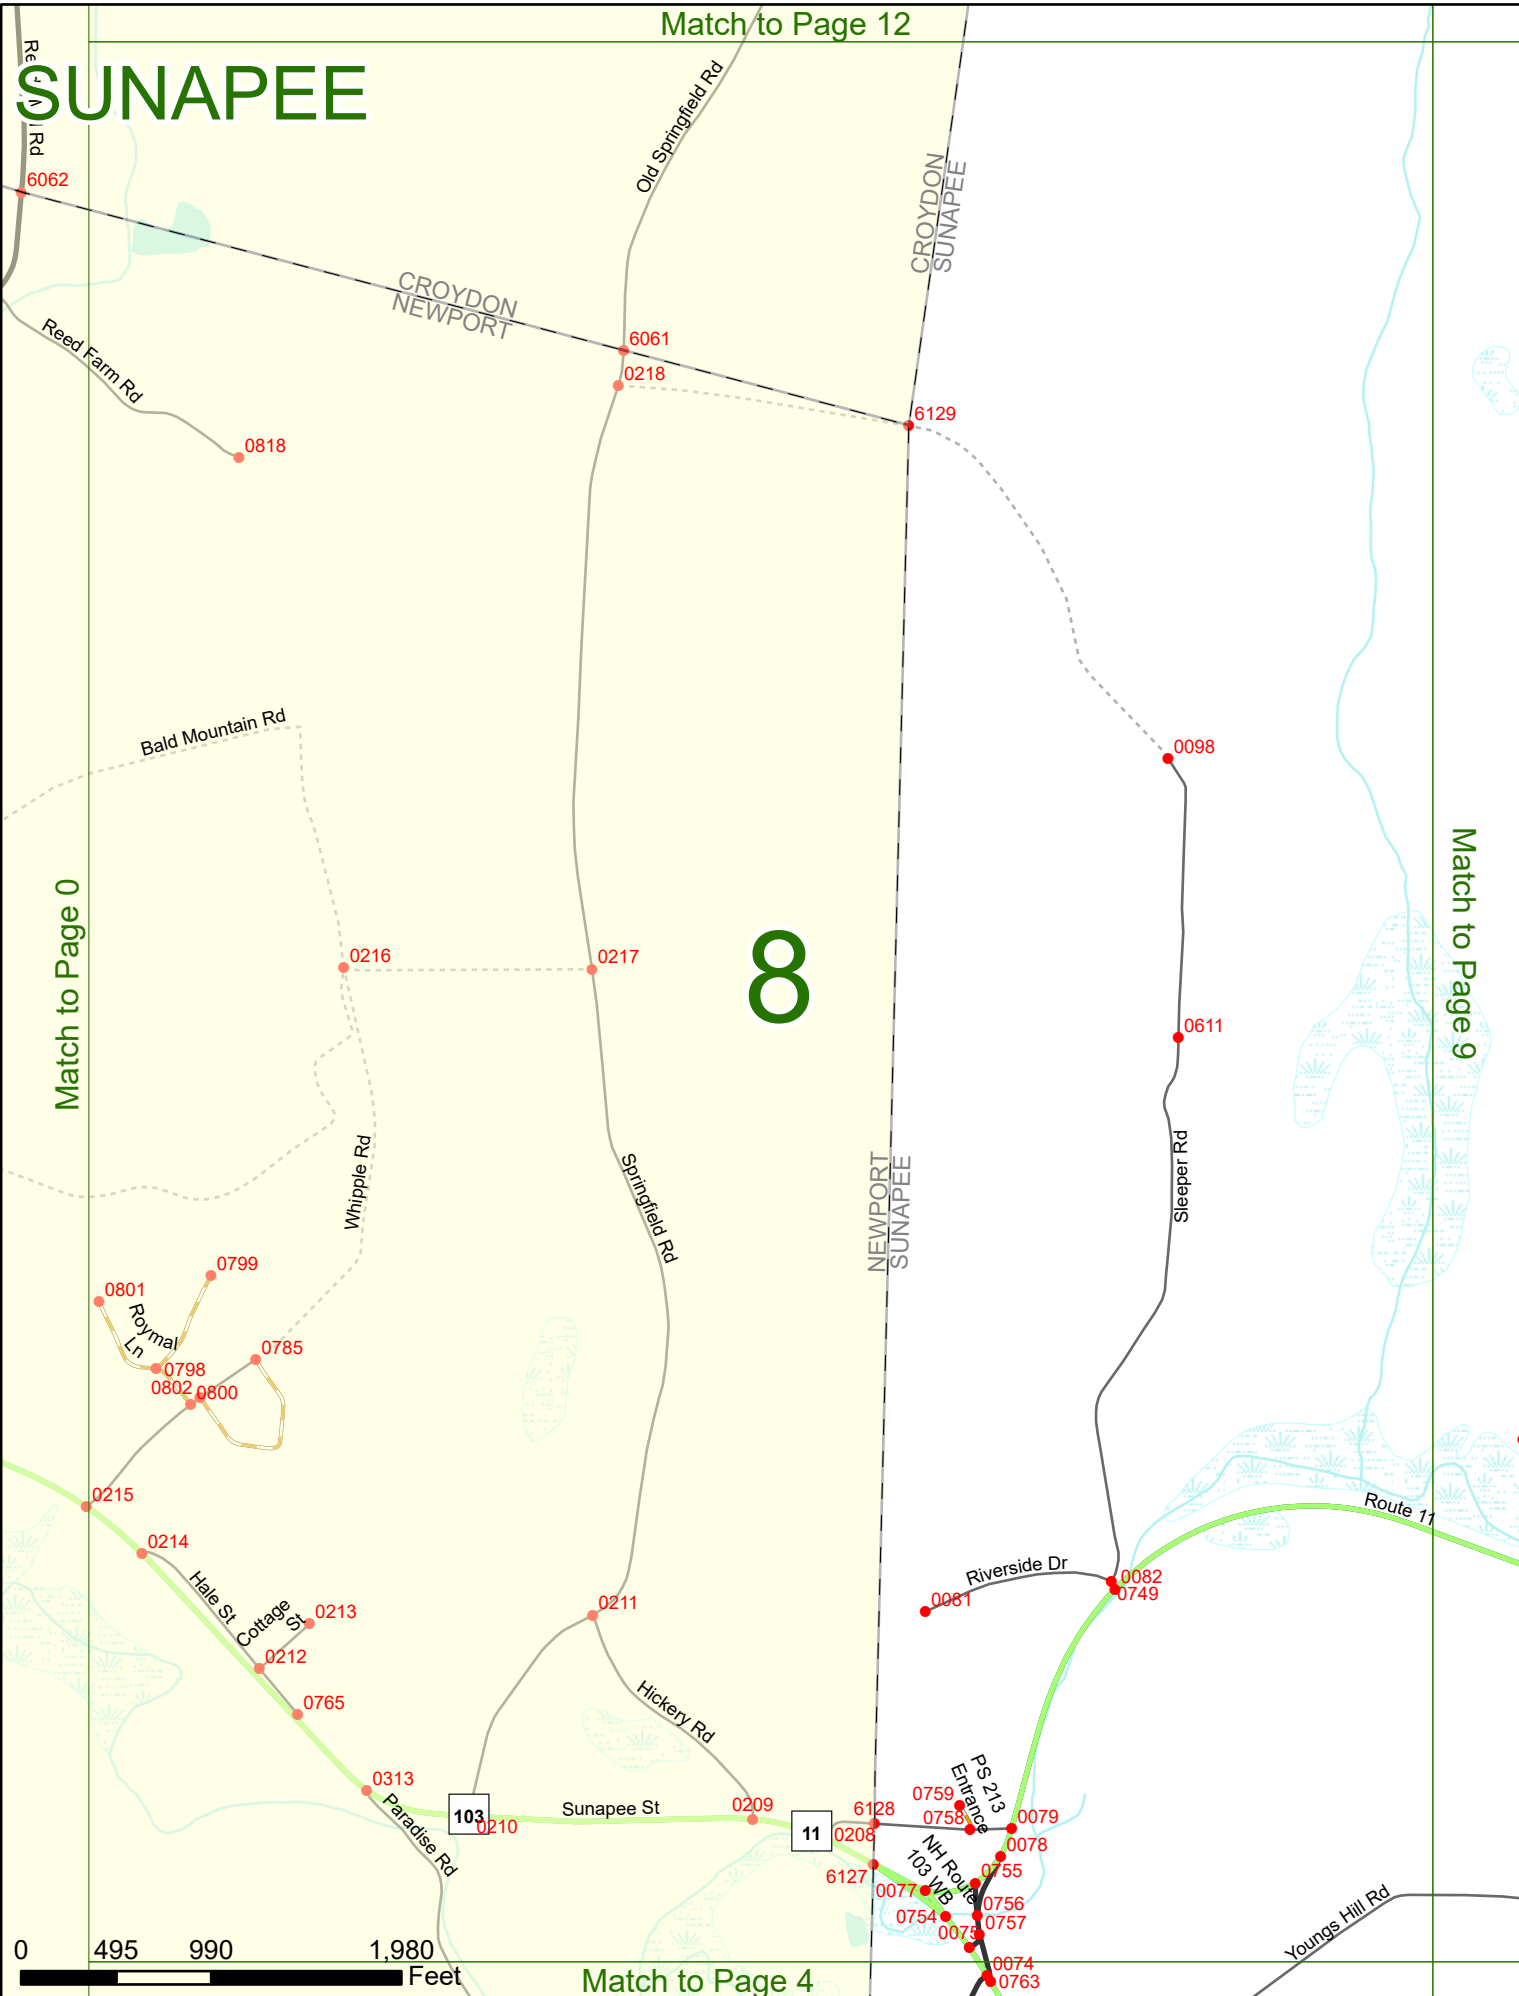

Match to Page 12

SUNAPEE

8

Match to Page 0

Match to Page 9

Match to Page 4