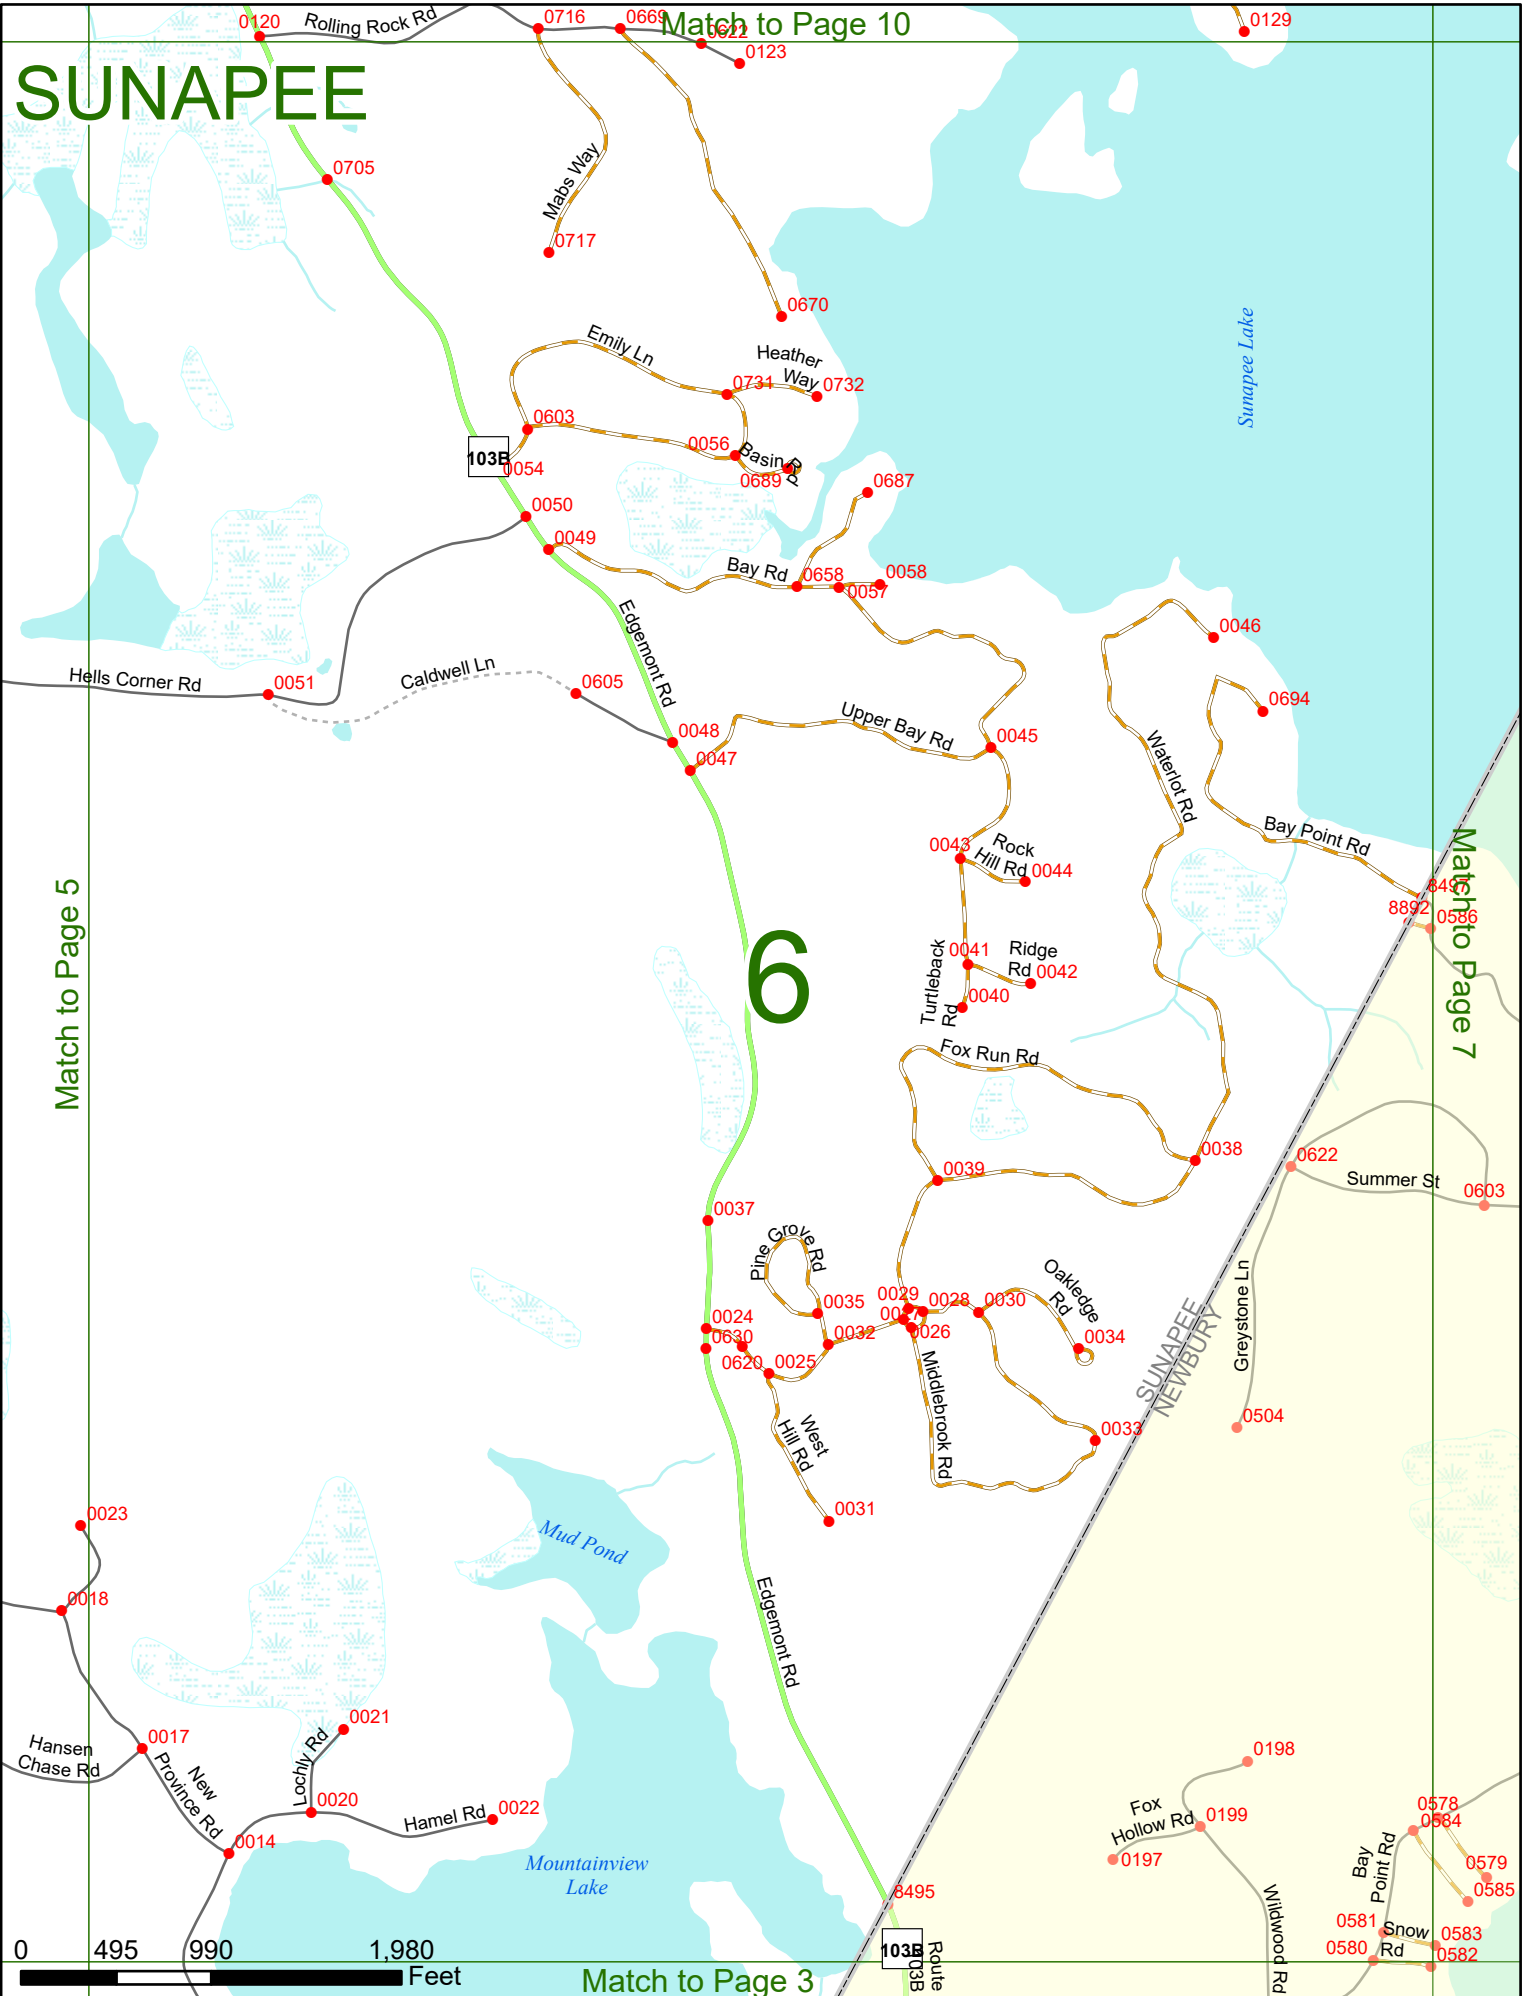

SUNAPEE

Match to Page 10

Match to Page 5

Match to Page 7

6

Match to Page 3