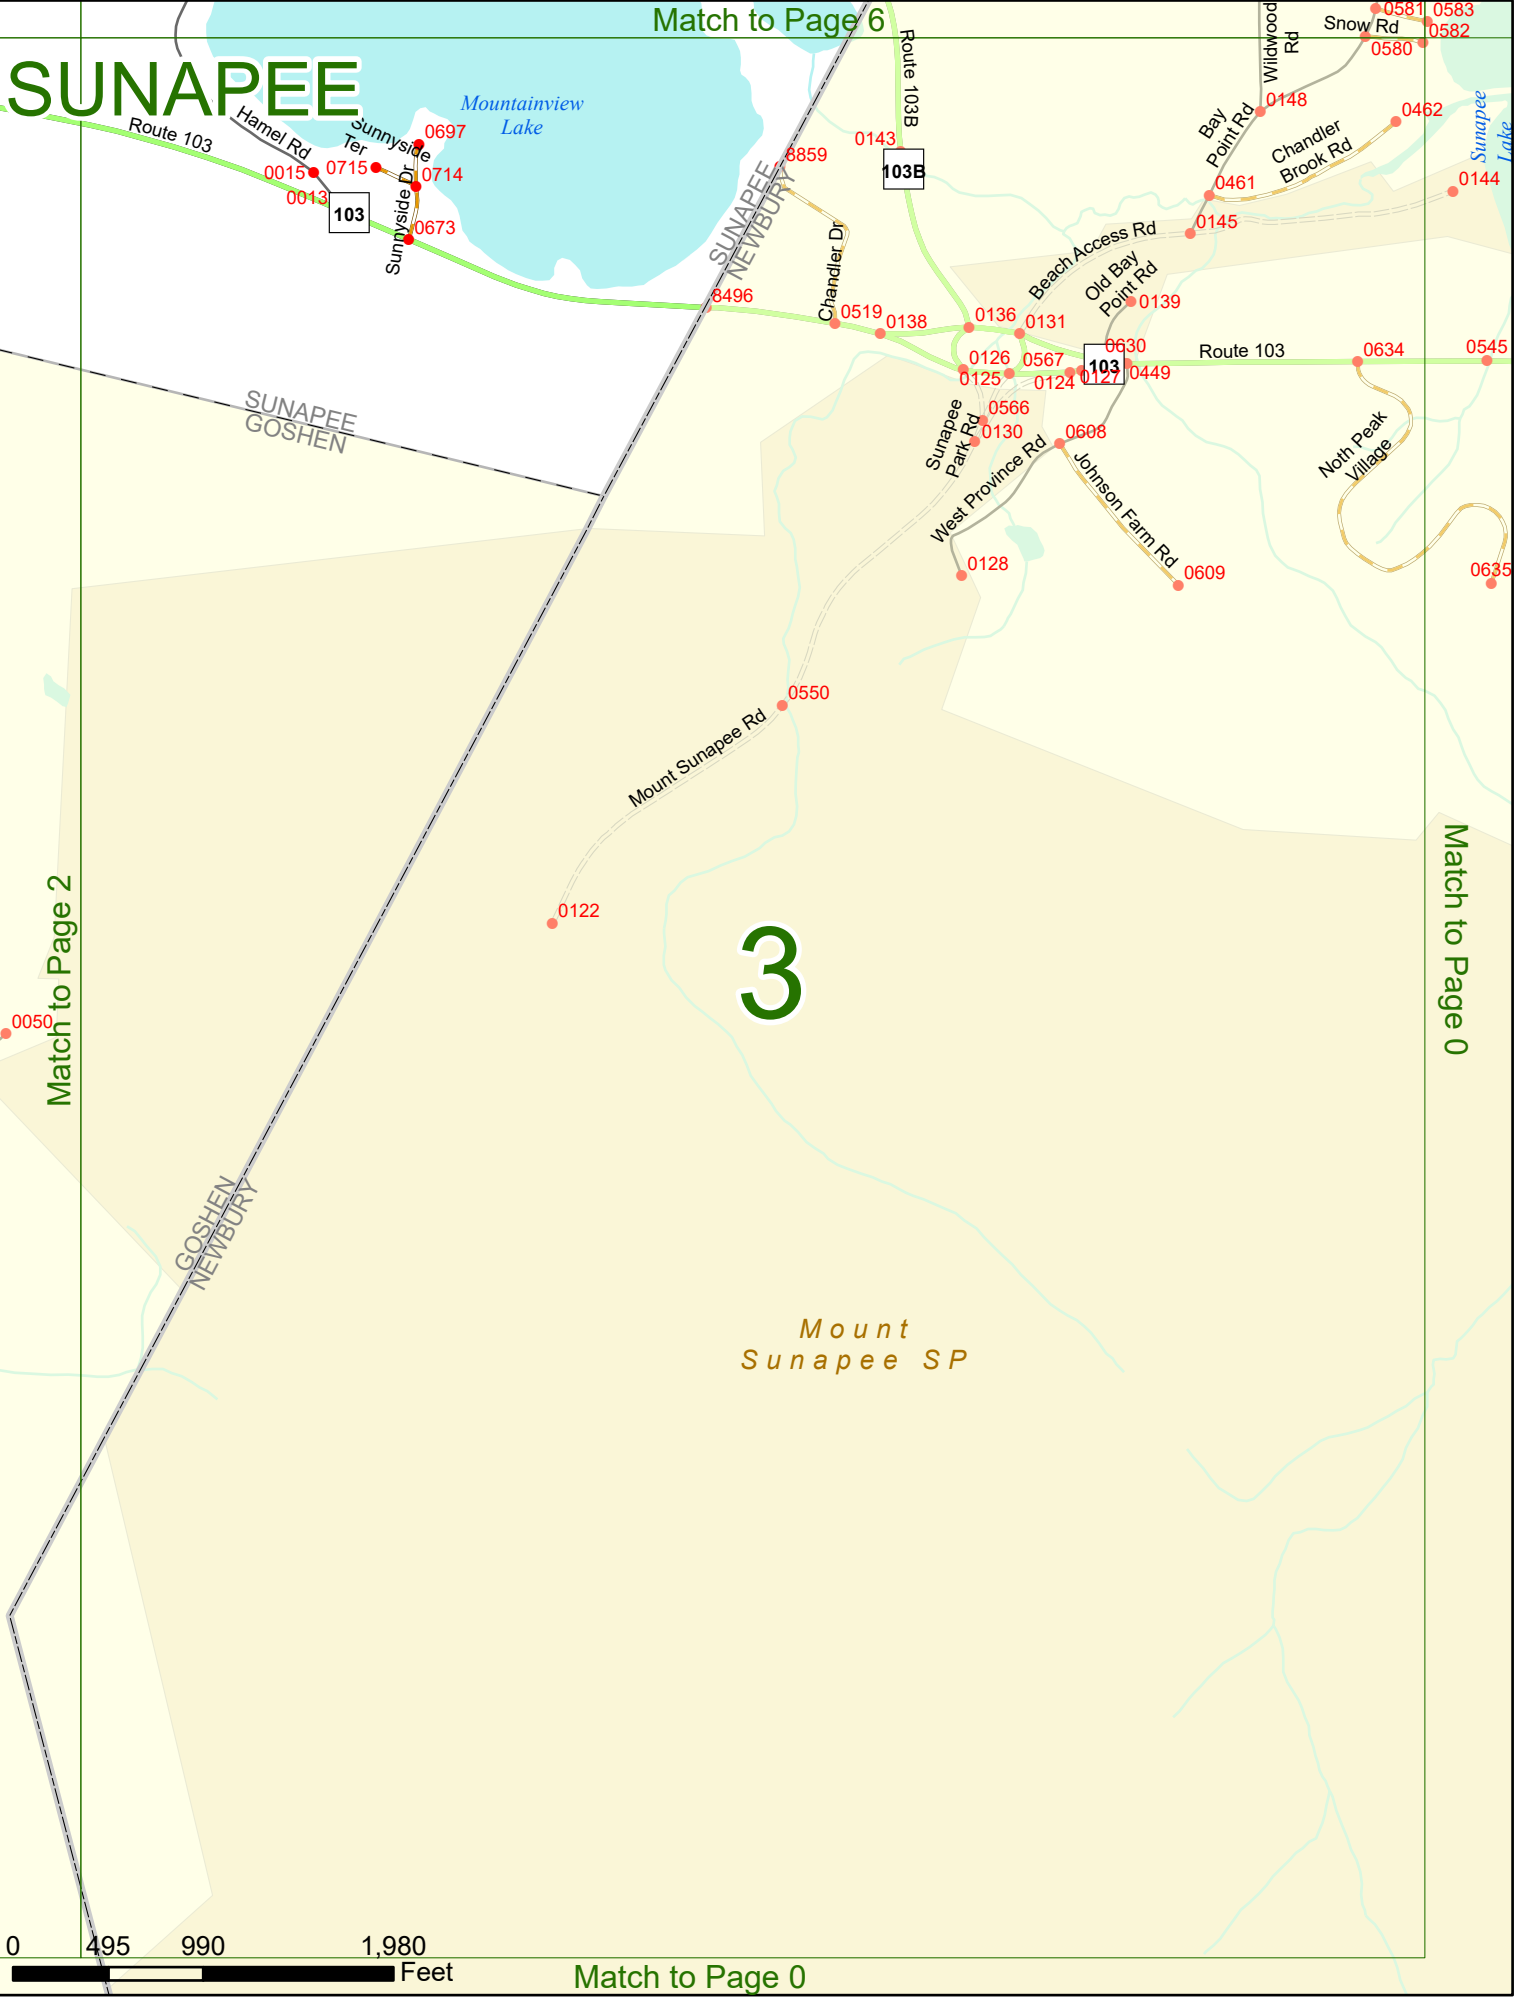

SUNAPEE

Match to Page 6

Match to Page 0

Match to Page 2

Match to Page 0

3

Mount Sunapee SP

SUNAPEE
GOSHEN

SUNAPEE
NEWBURY

GOSHEN
NEWBURY

Route 103

Route 103B

Route 103

Mount Sunapee Rd

Hamel Rd
Sunnyside Ter
Sunnyside Dr

Chandler Dr

Sunapee Park Rd
West Province Rd

Johnson Farm Rd

Beach Access Rd
Old Bay Point Rd

Route 103

North Peak Village

Bay Point Rd

Chandler Brook Rd

Wildwood Rd

Show Rd

Sunapee Lake

0050

0015

0715

0697

0714

0673

8496

0519

0138

0136

0131

0126

0567

0125

0124

0630

0449

0634

0545

0122

0550

0128

0609

0635

8859

0143

0148

0461

0462

0144

0581

0583

0580

0582

103E

103