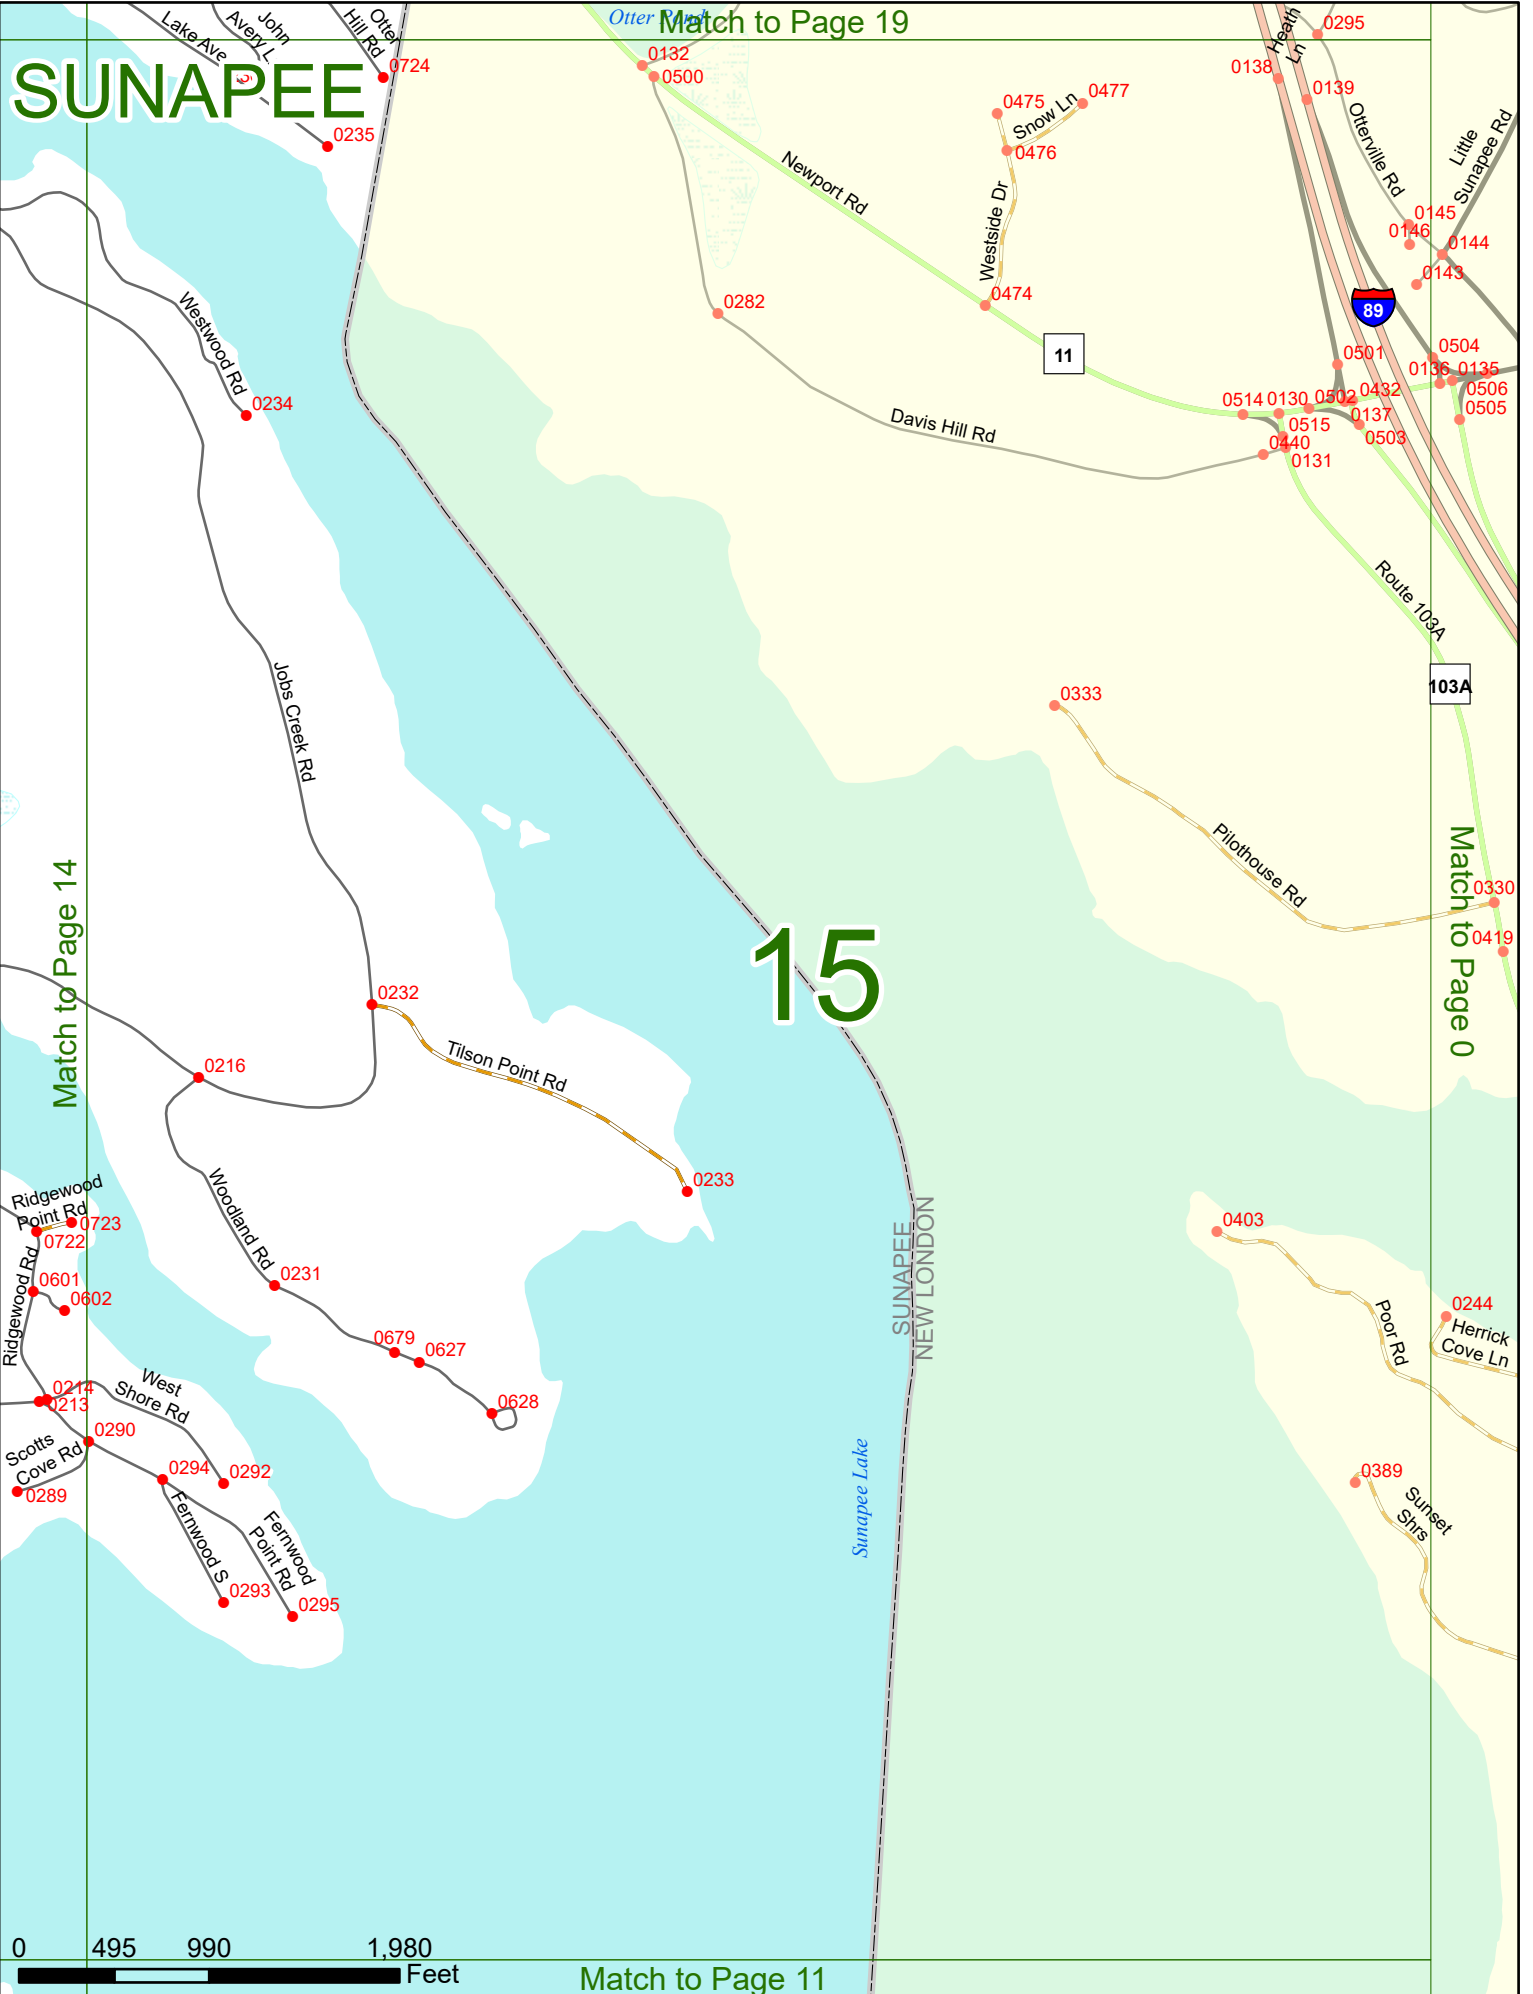

SUNAPEE

Match to Page 19

15

Match to Page 14

Match to Page 0

Match to Page 11