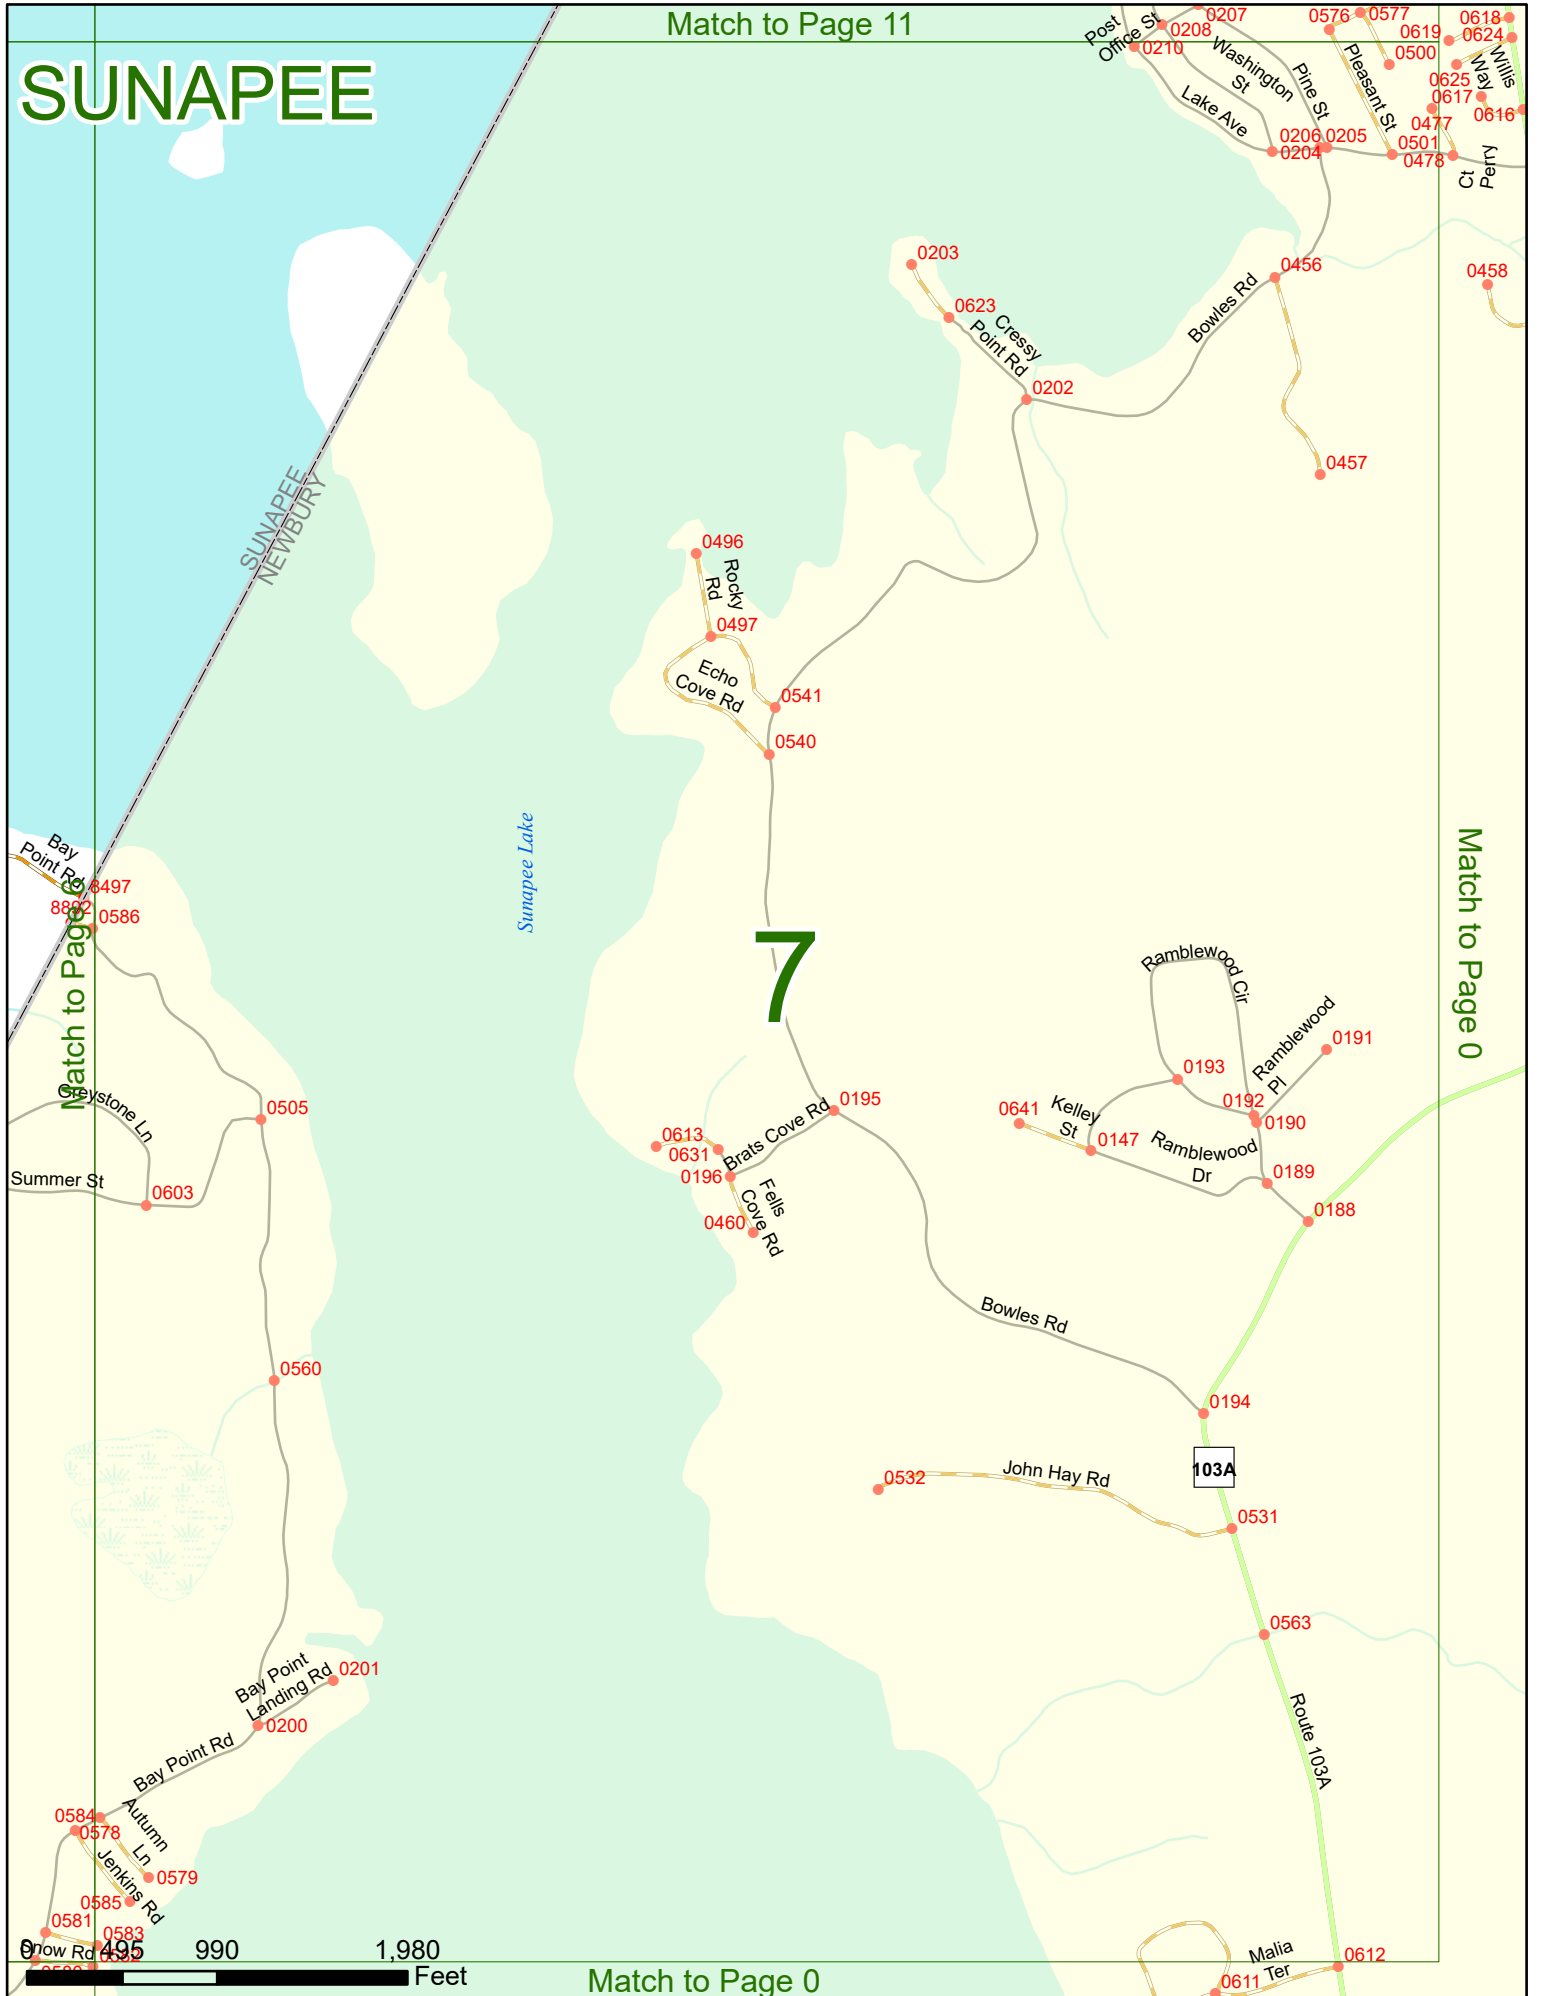

SUNAPEE

Match to Page 11

Match to Page 0

7

Match to Page 0

990 1,980 Feet