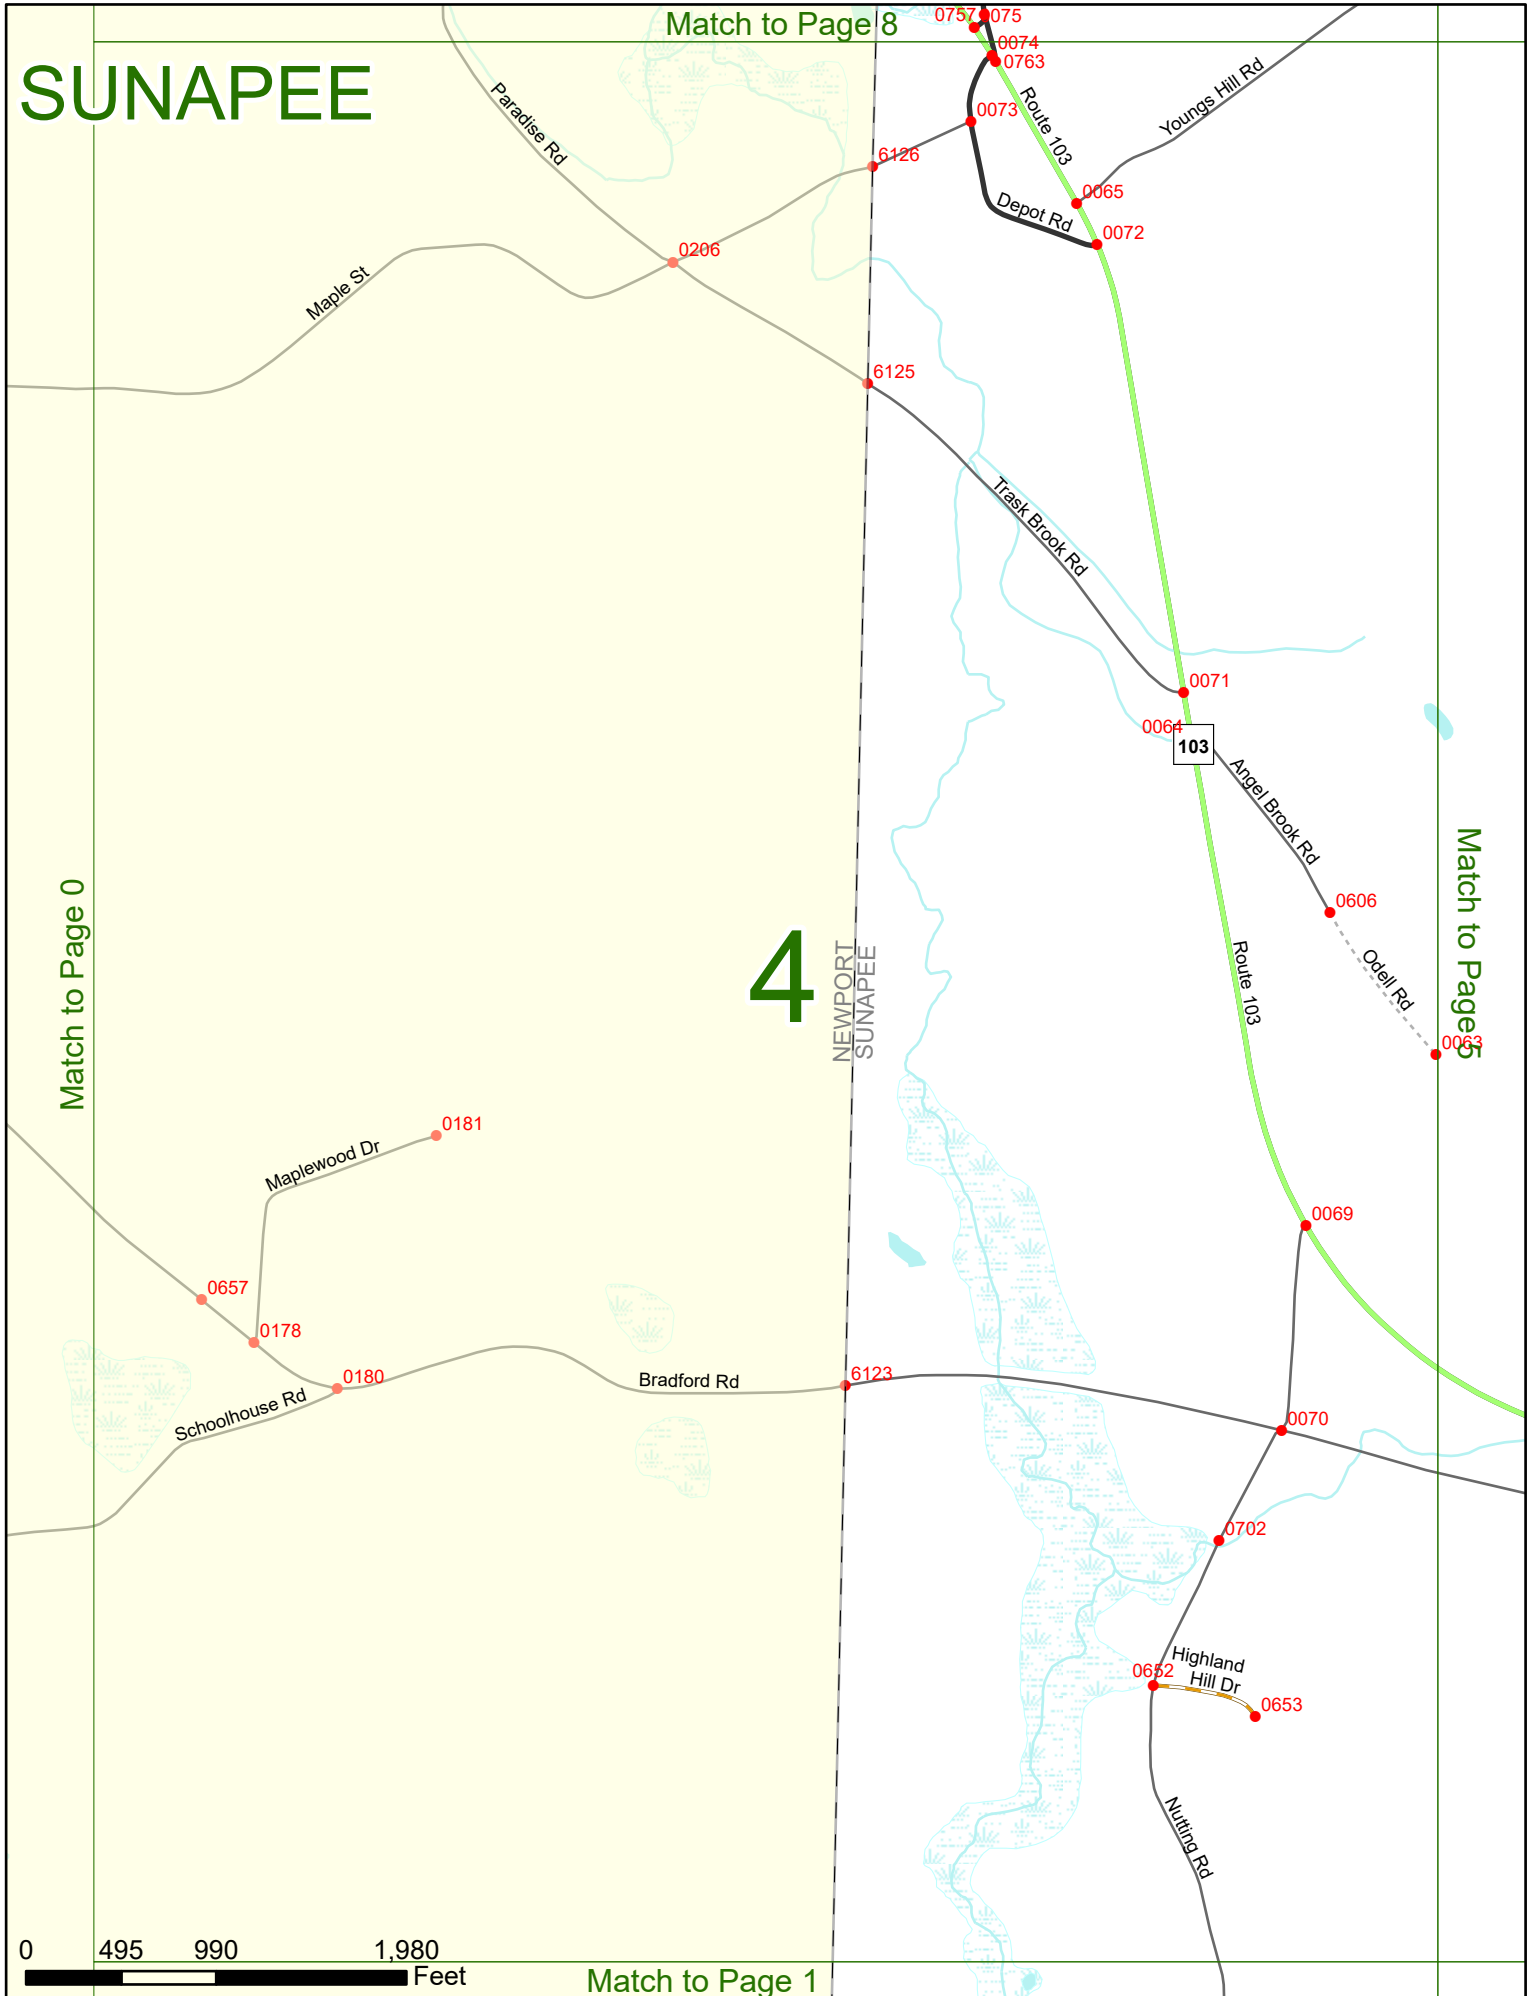

SUNAPEE

Match to Page 8

Match to Page 0

Match to Pages 5

4

NEWPORT
SUNAPEE

Match to Page 1