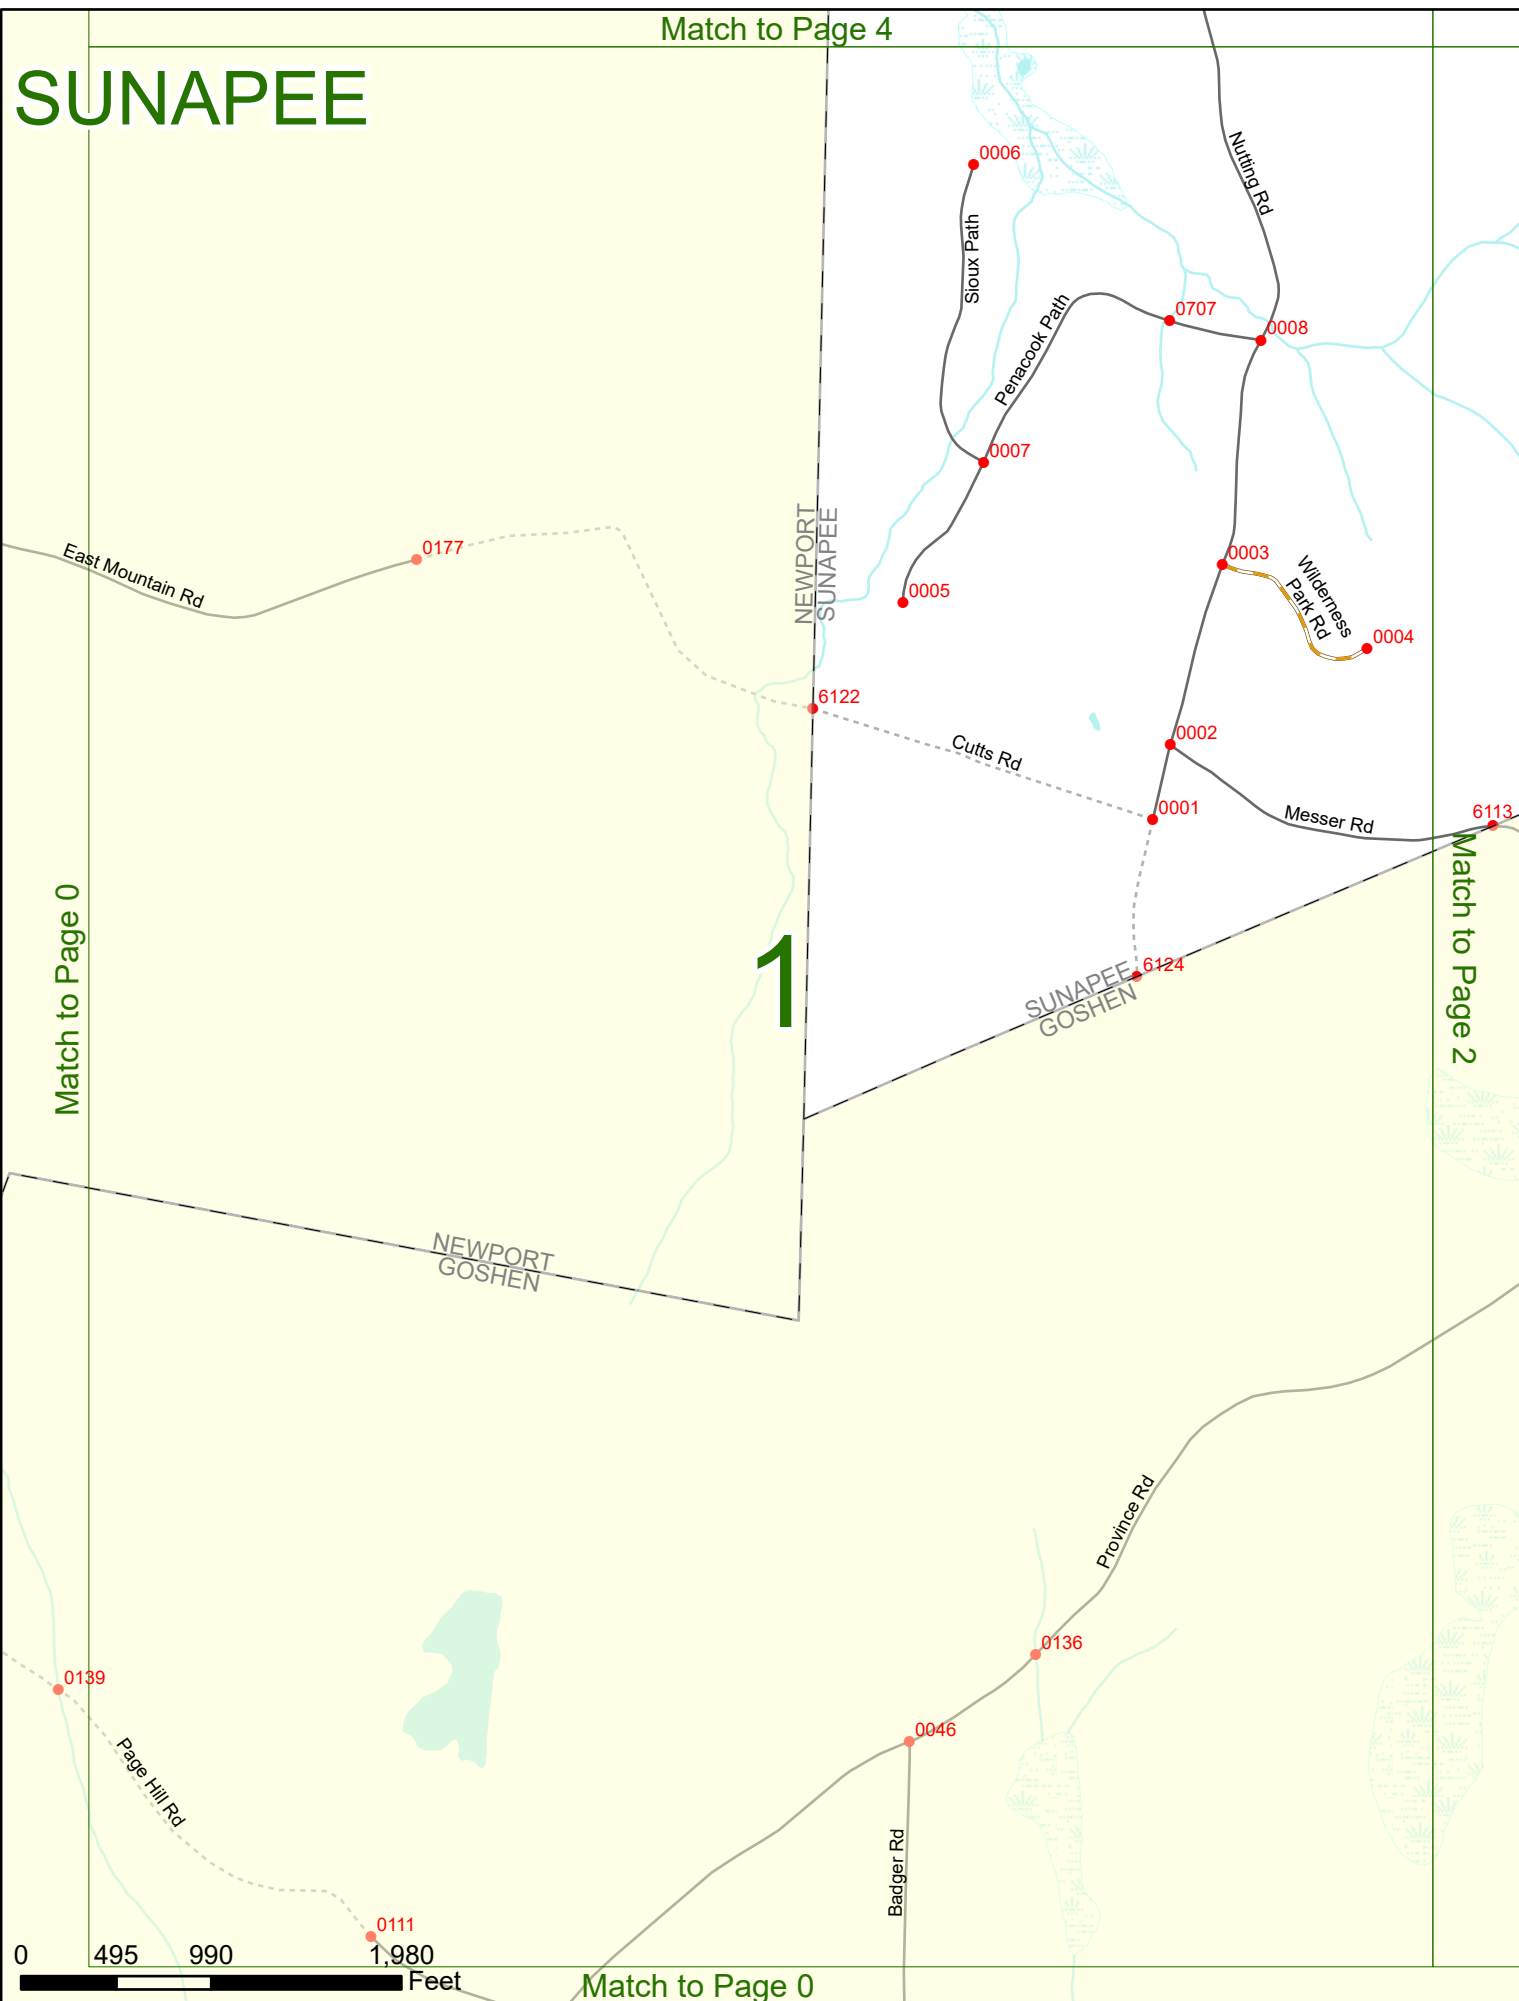

Match to Page 4

SUNAPEE

Match to Page 0

Match to Page 2

1

Match to Page 0