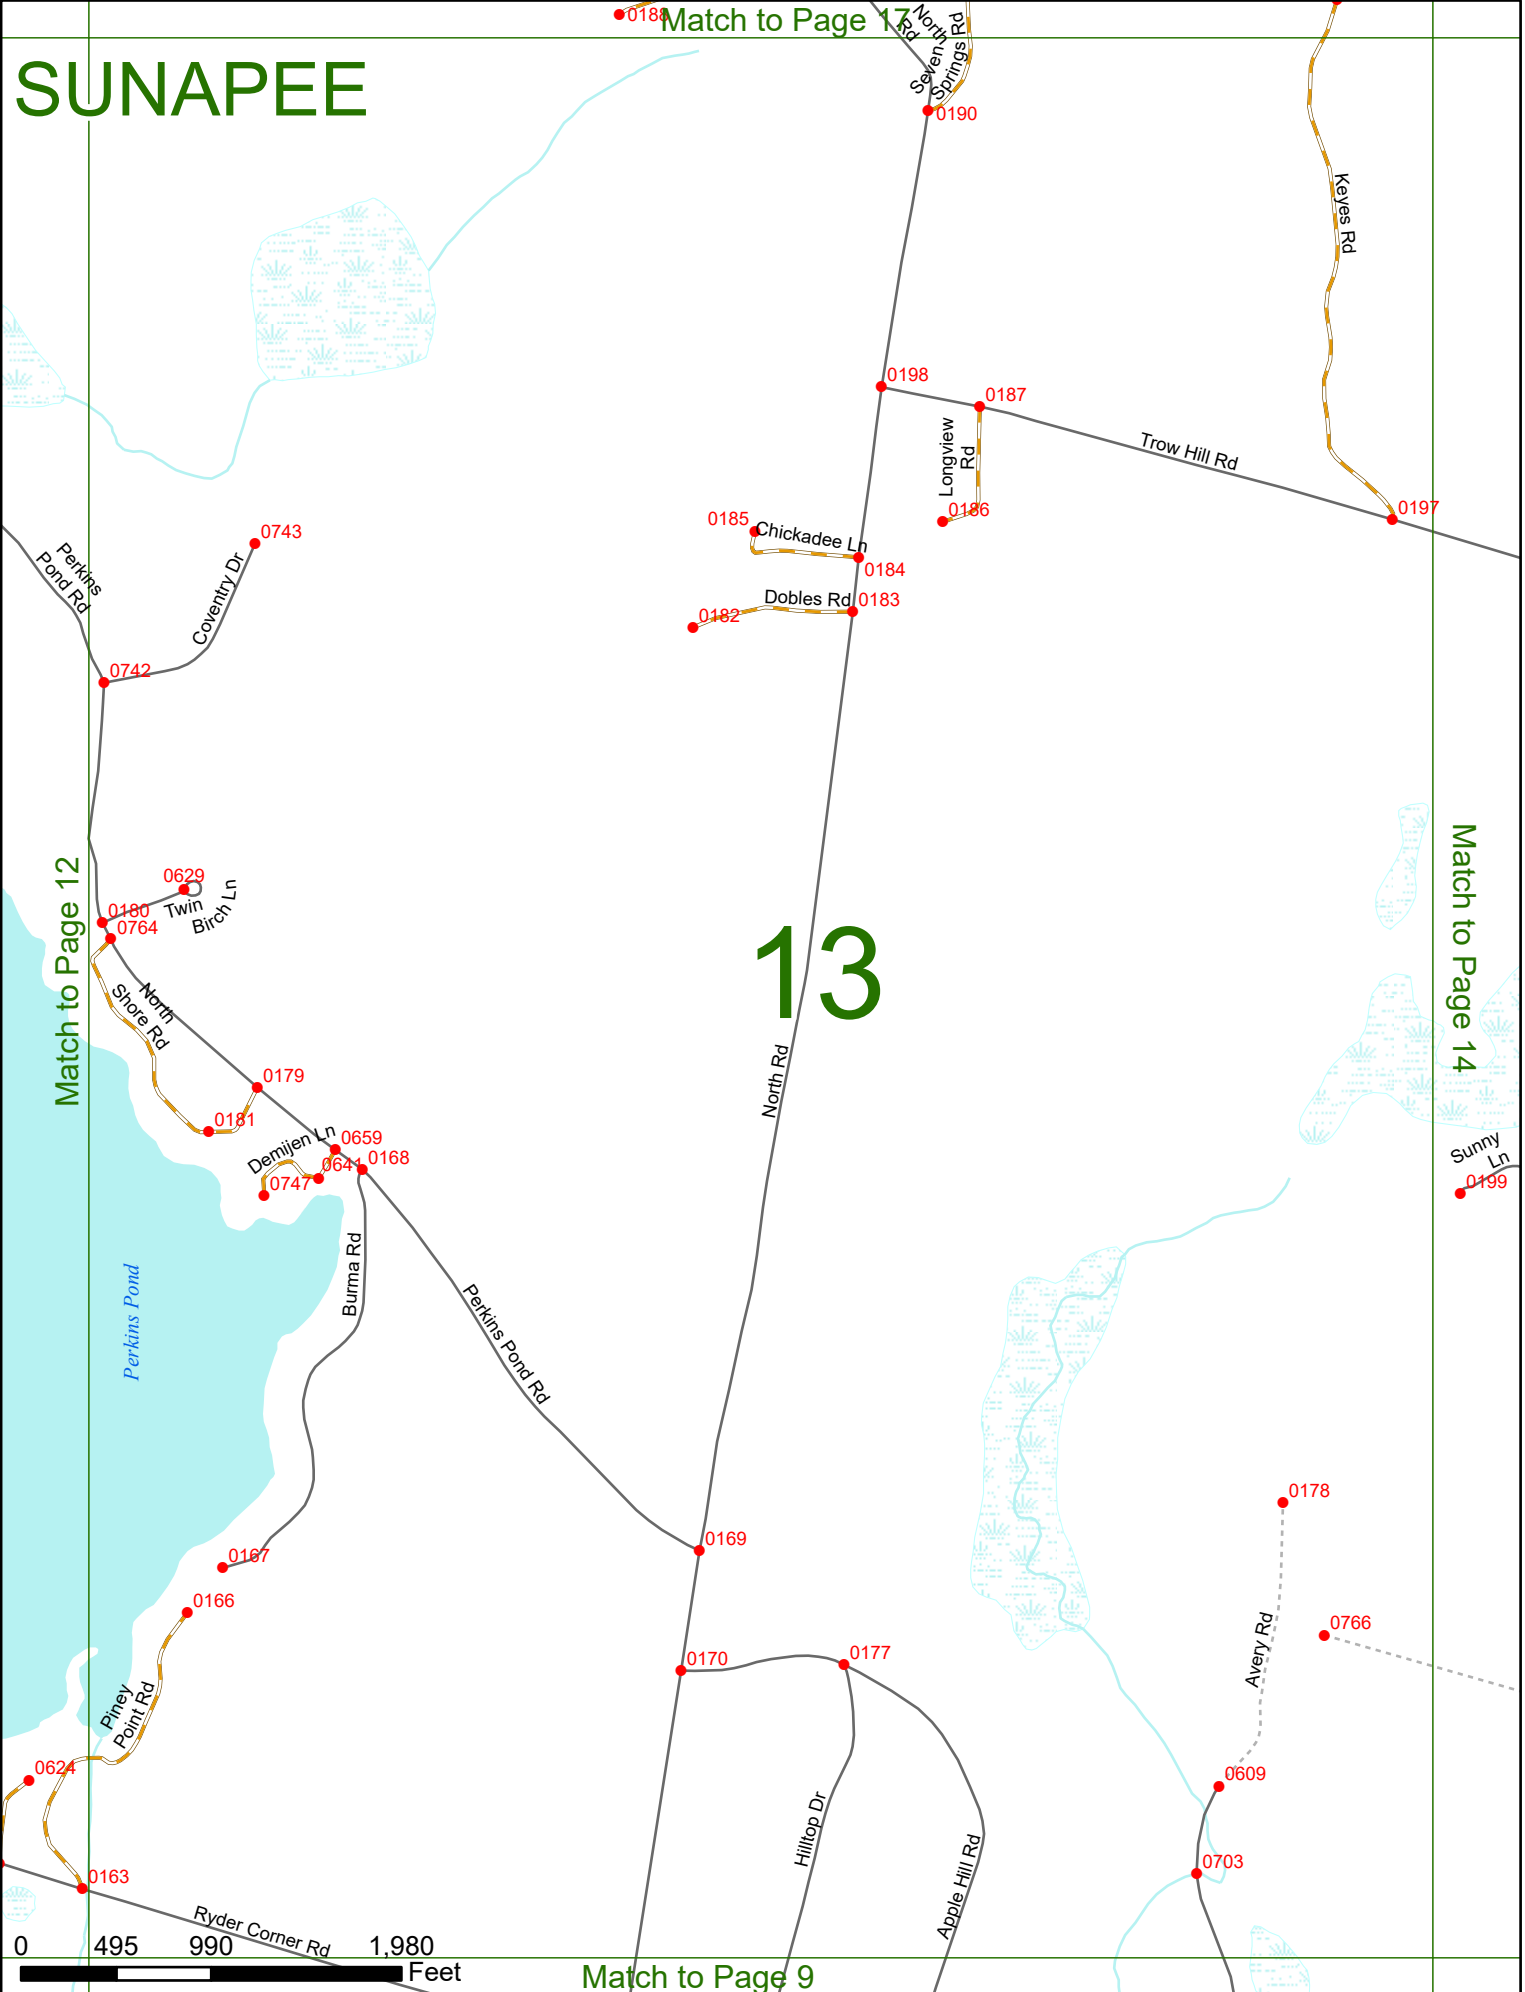

SUNAPEE

Match to Page 17

13

Match to Page 12

Match to Page 14

Match to Page 9