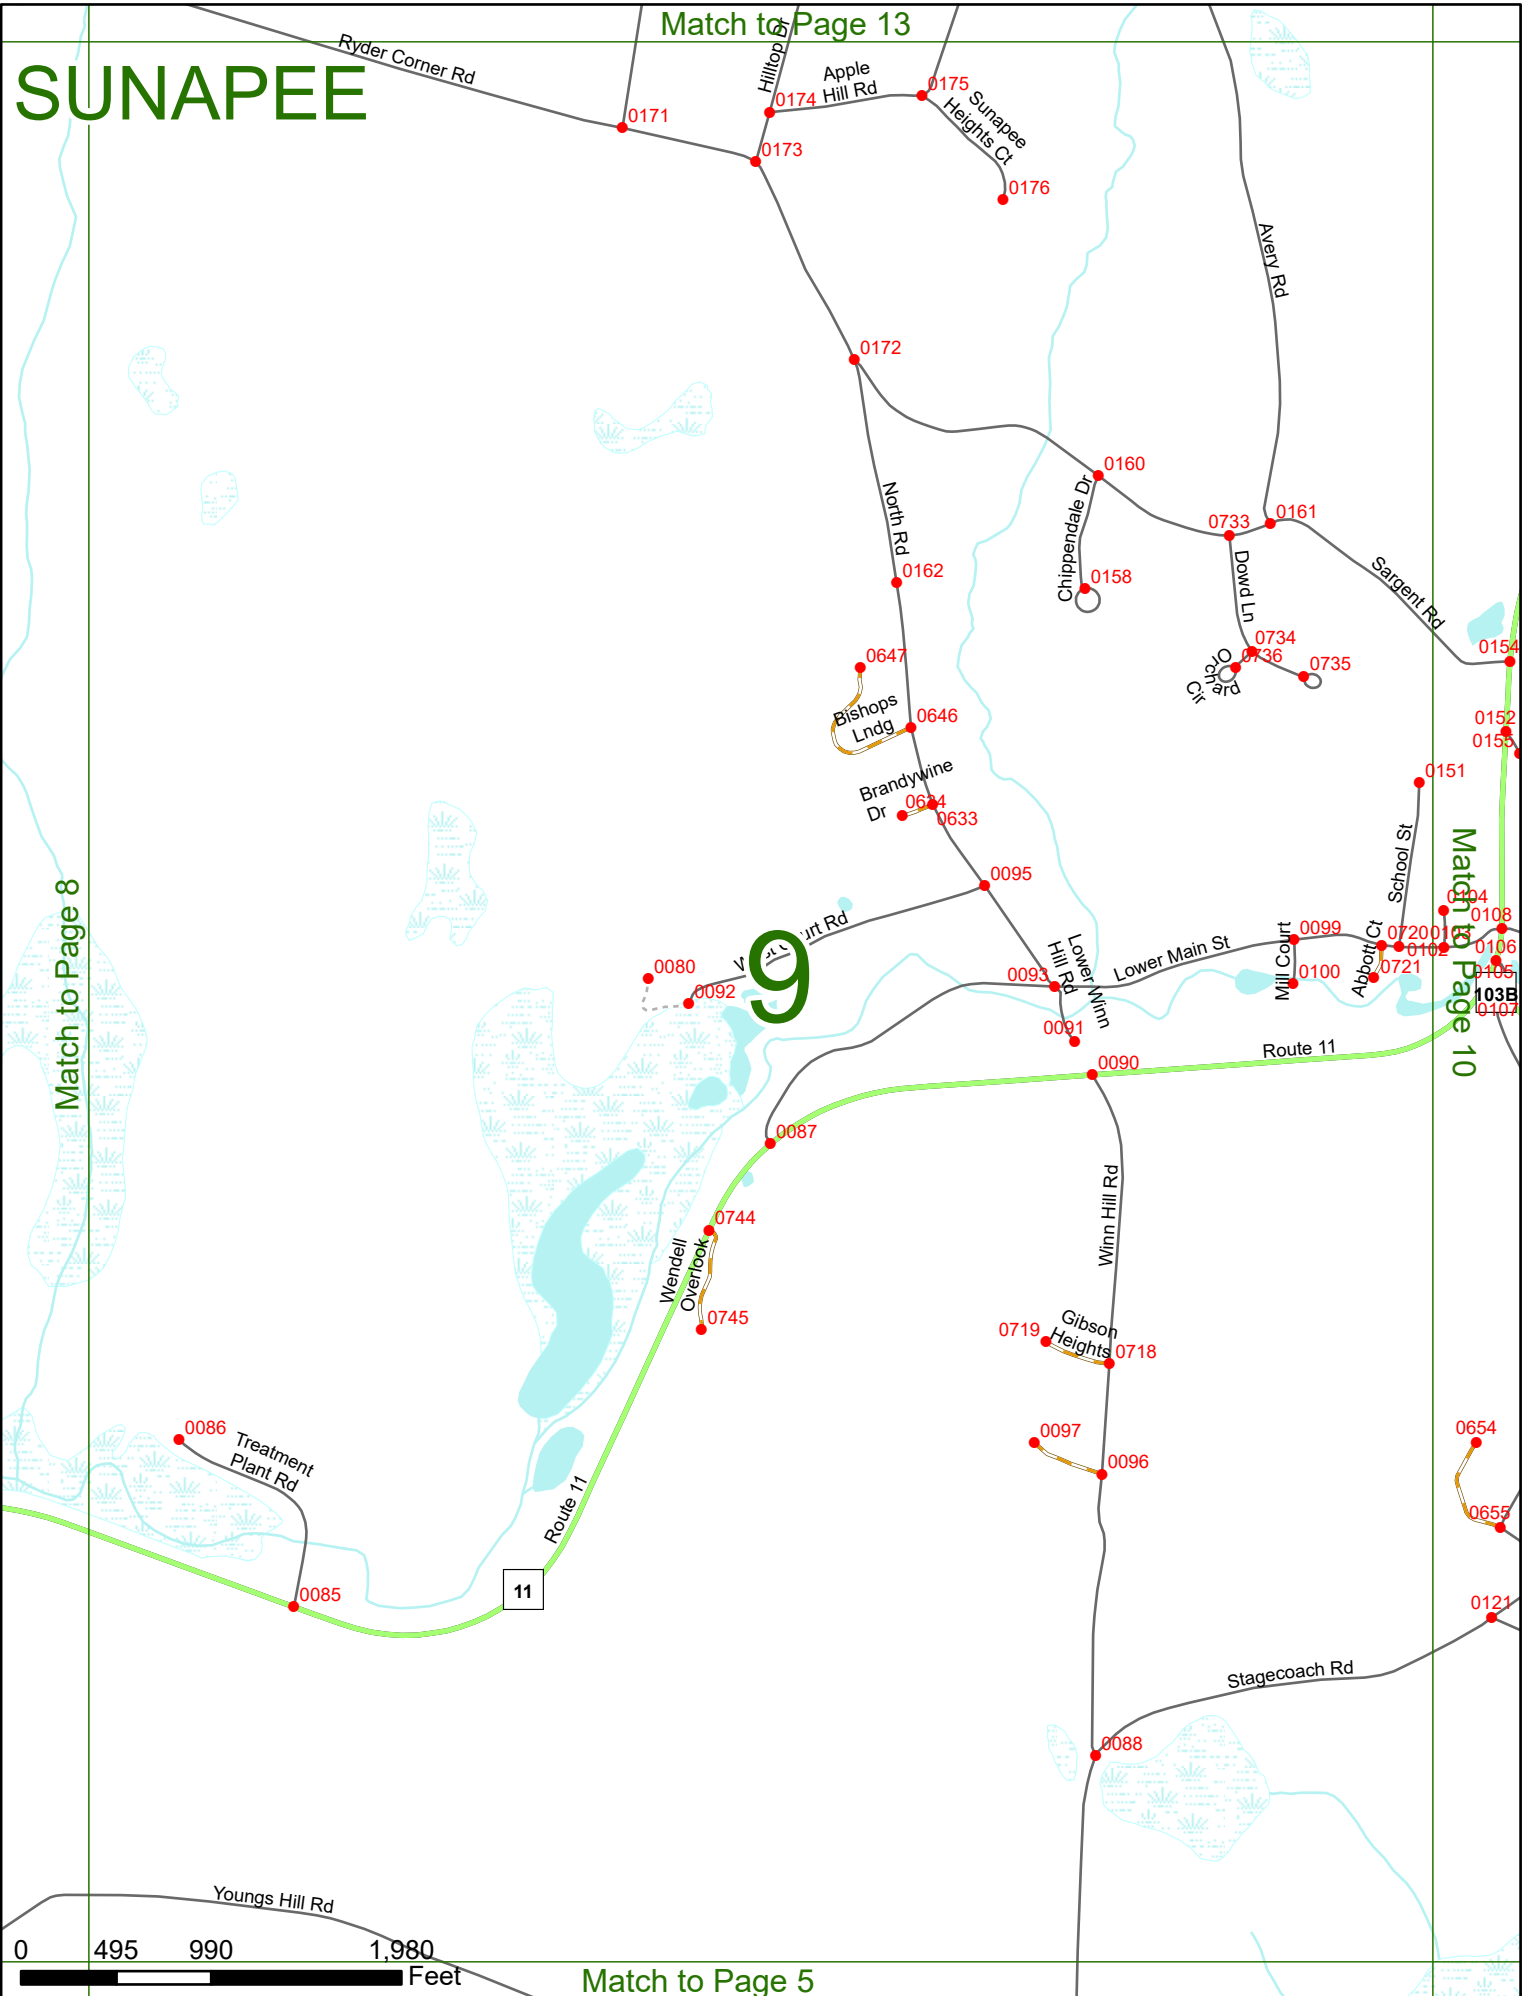

SUNAPEE

Match to Page 13

Match to Page 8

Match to Page 10

9

Match to Page 5