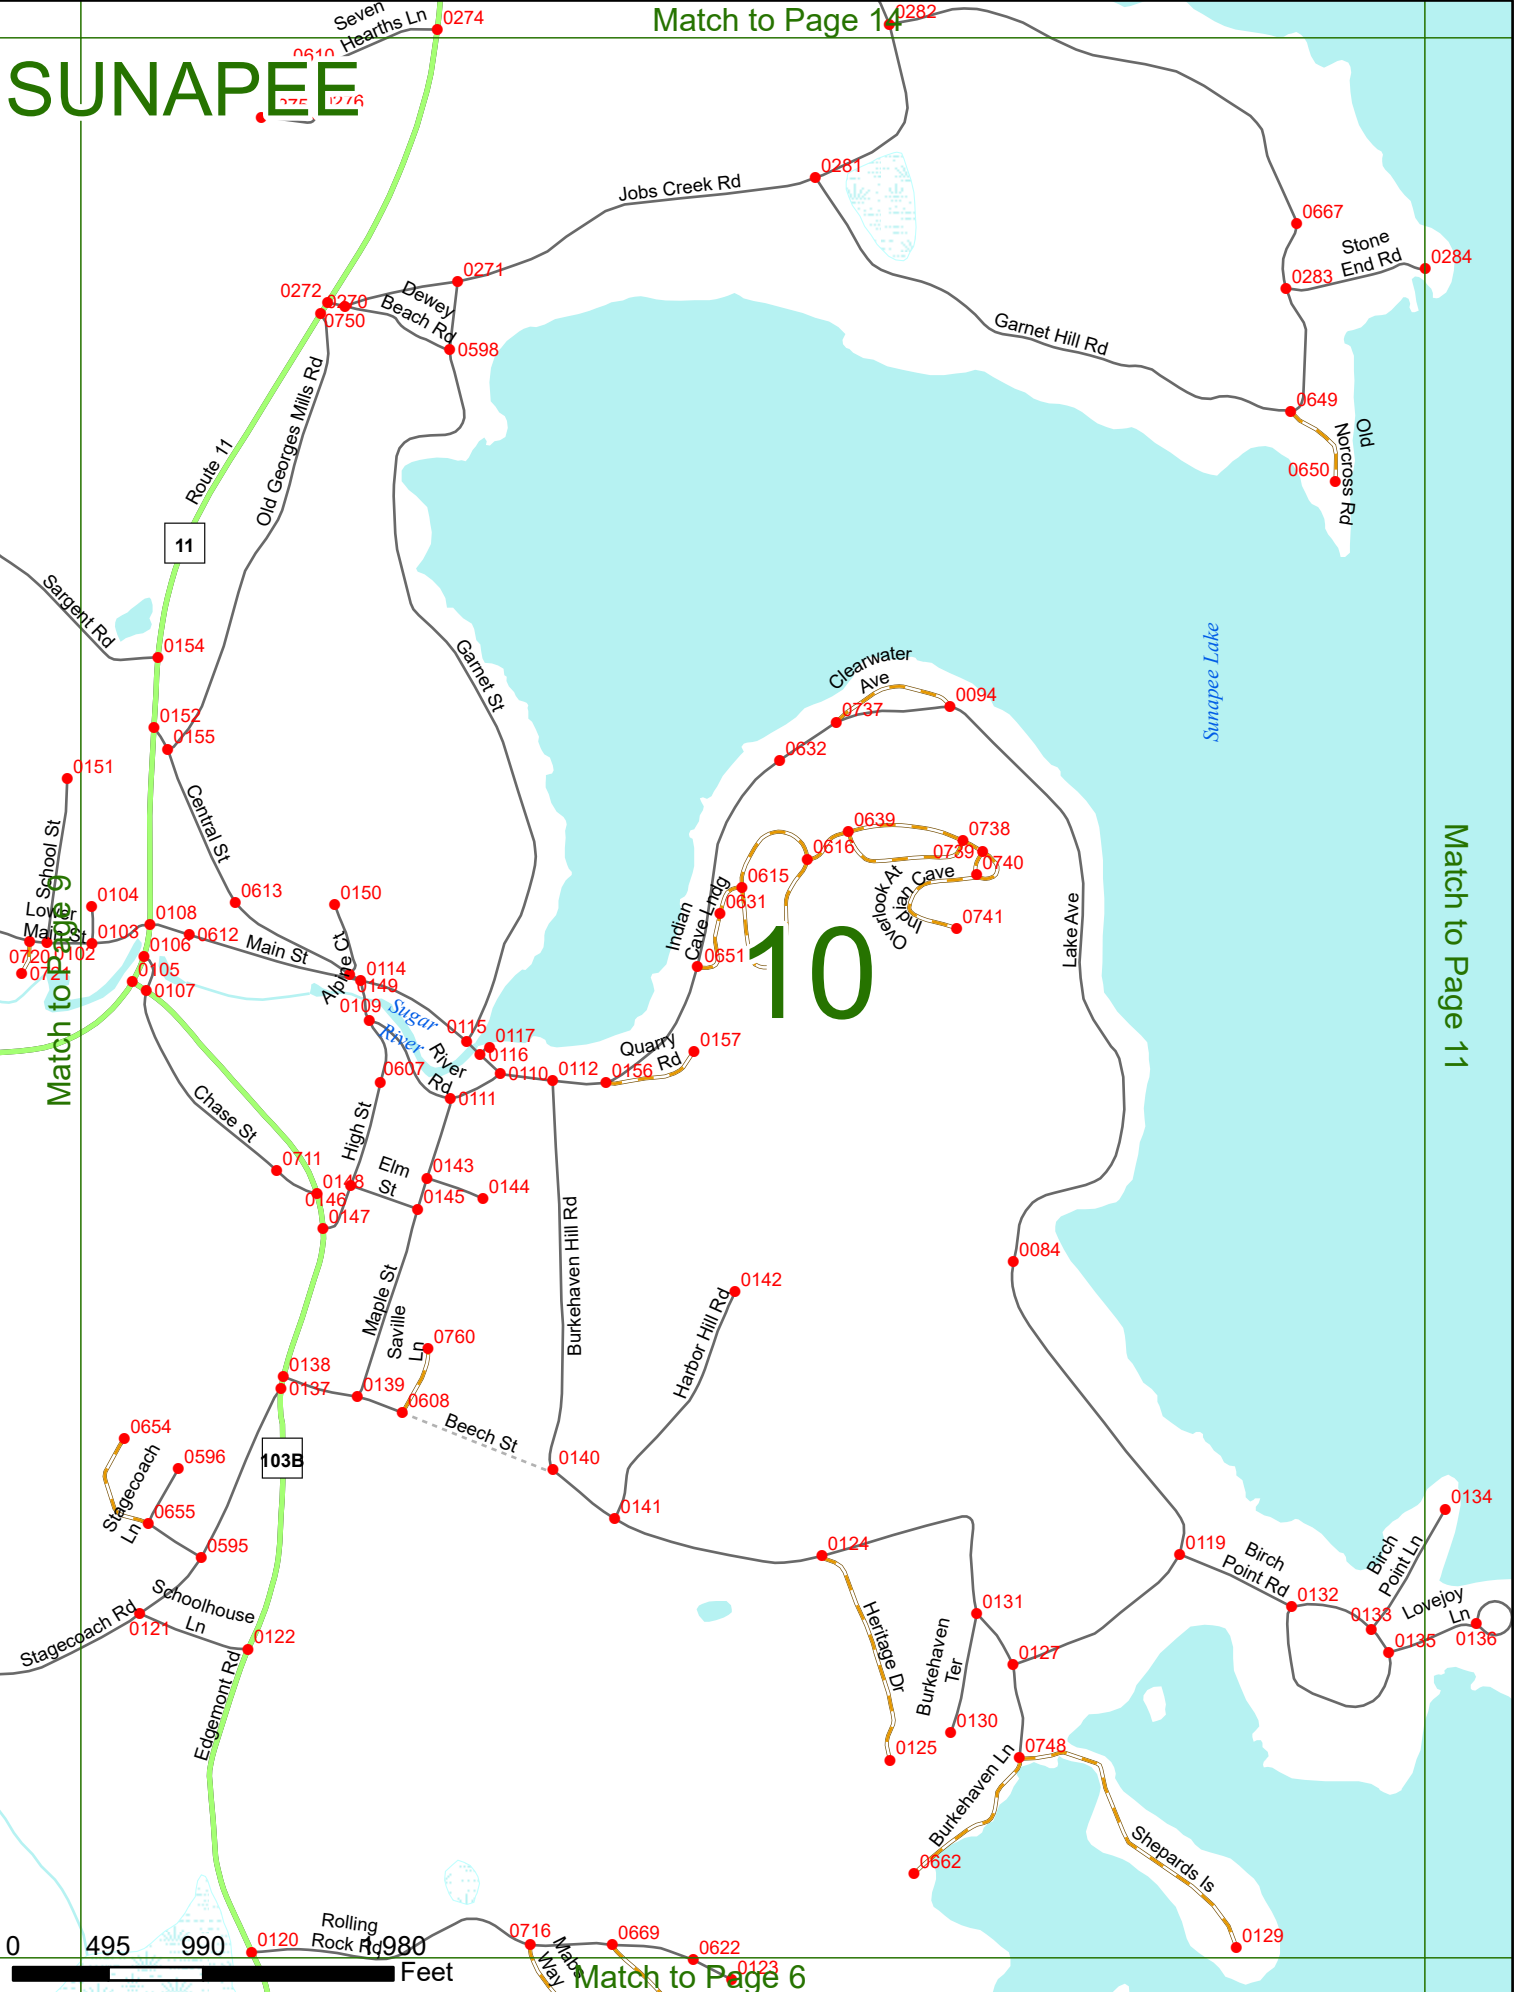

SUNAPEE

Match to Page 14

Match to Page 11

10

Match to Page 6