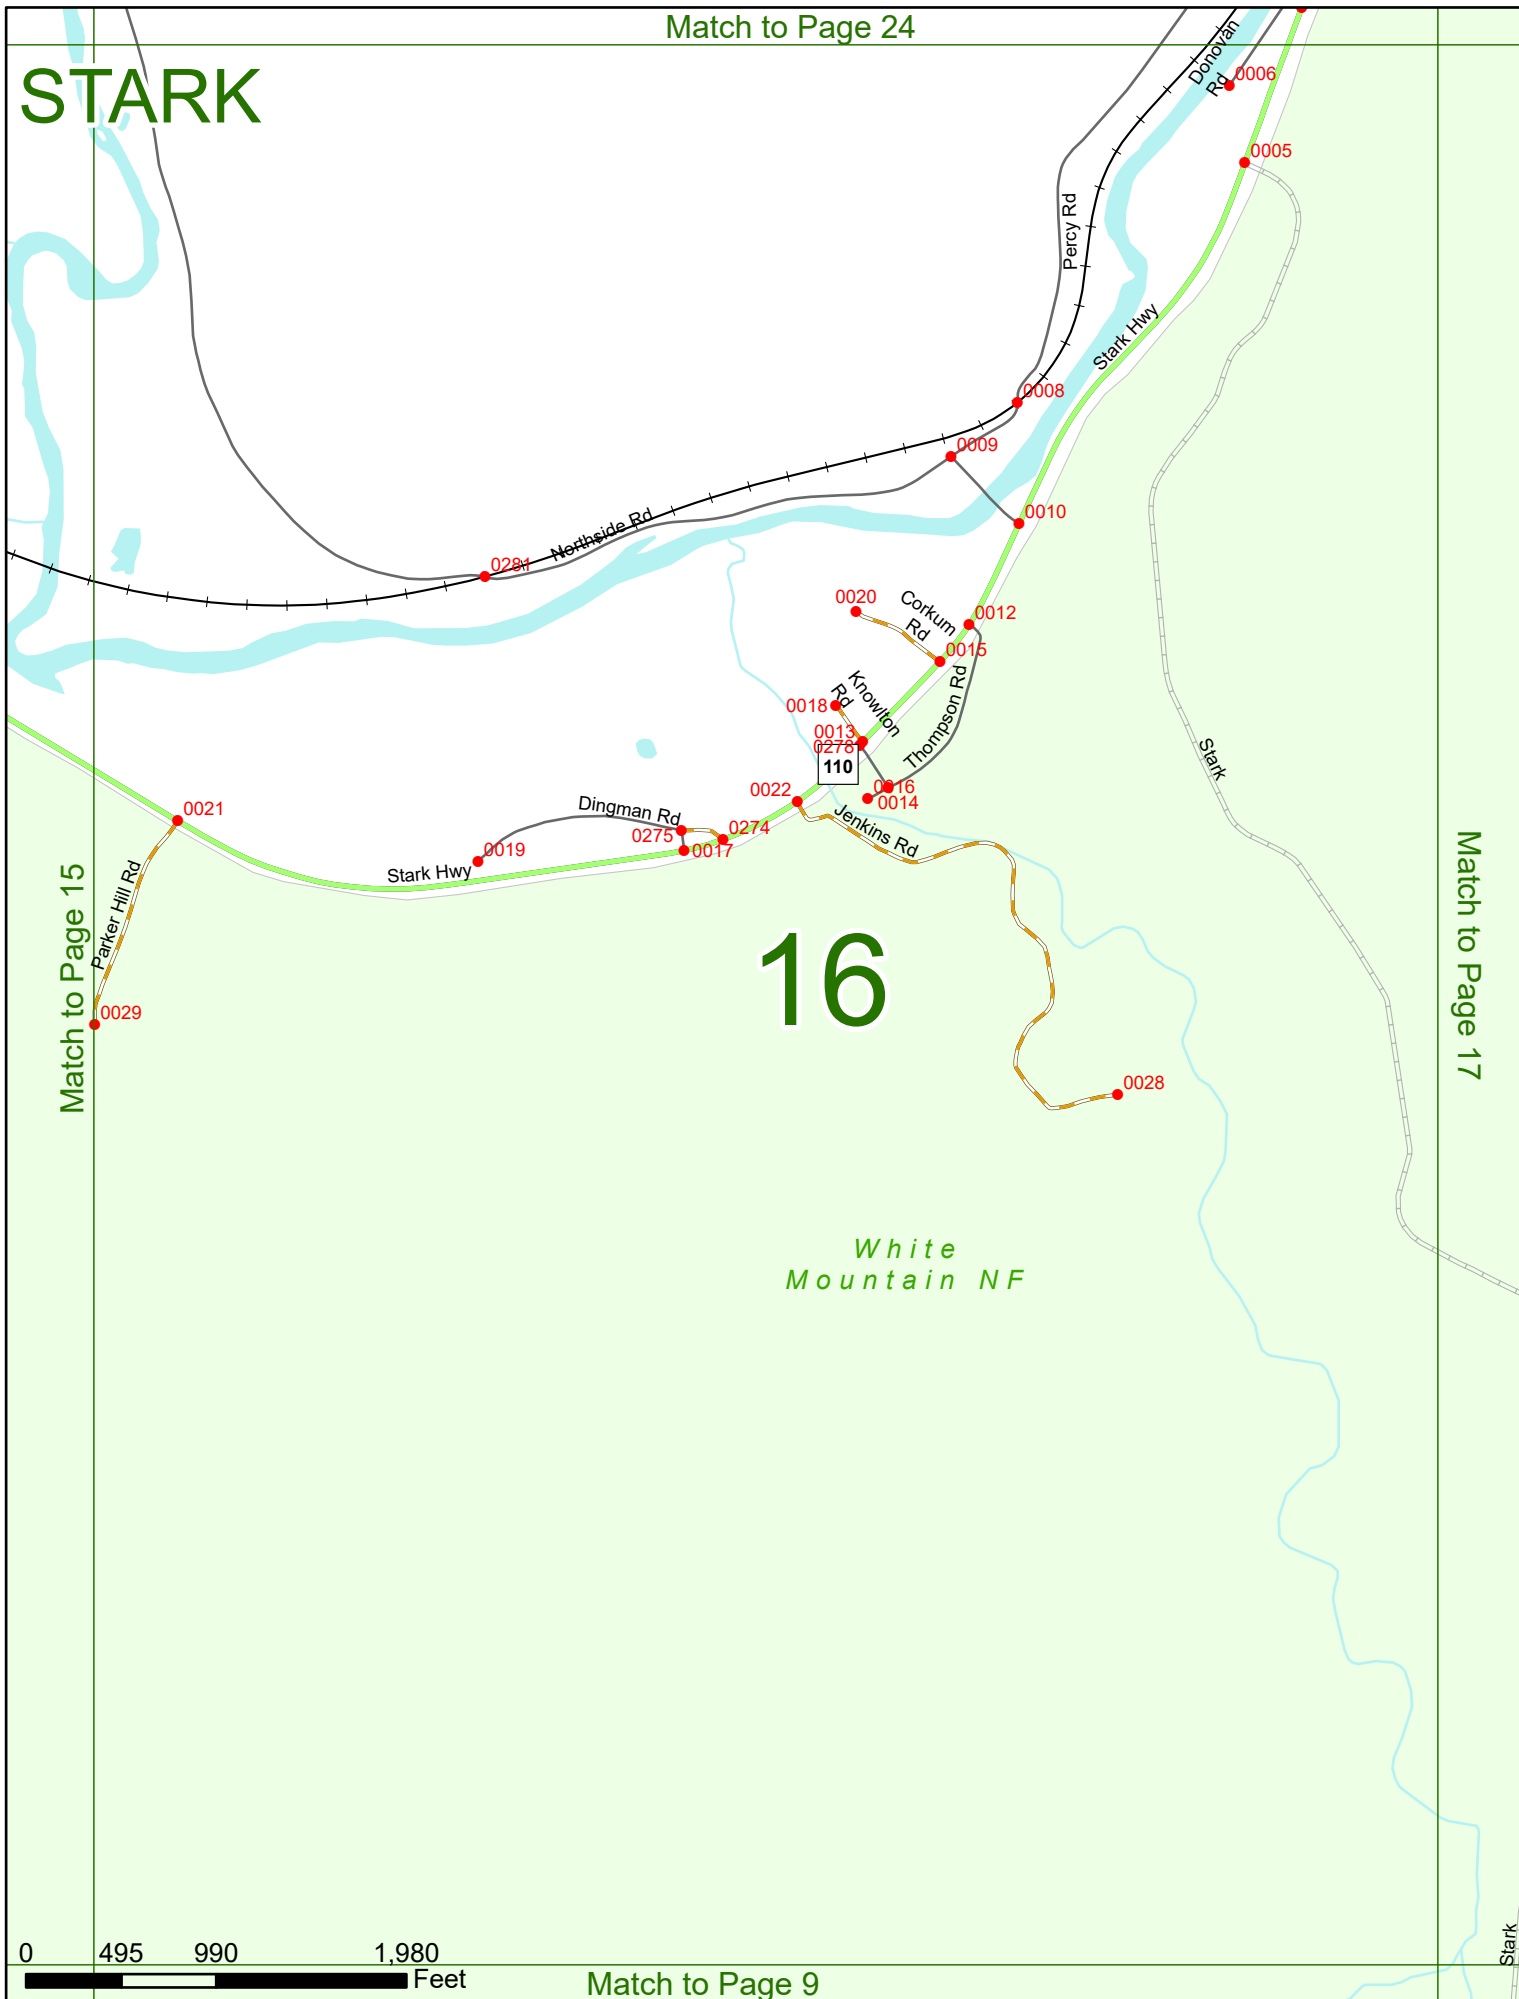

STARK

Match to Page 15

Match to Page 17

16

White Mountain NF

Stark