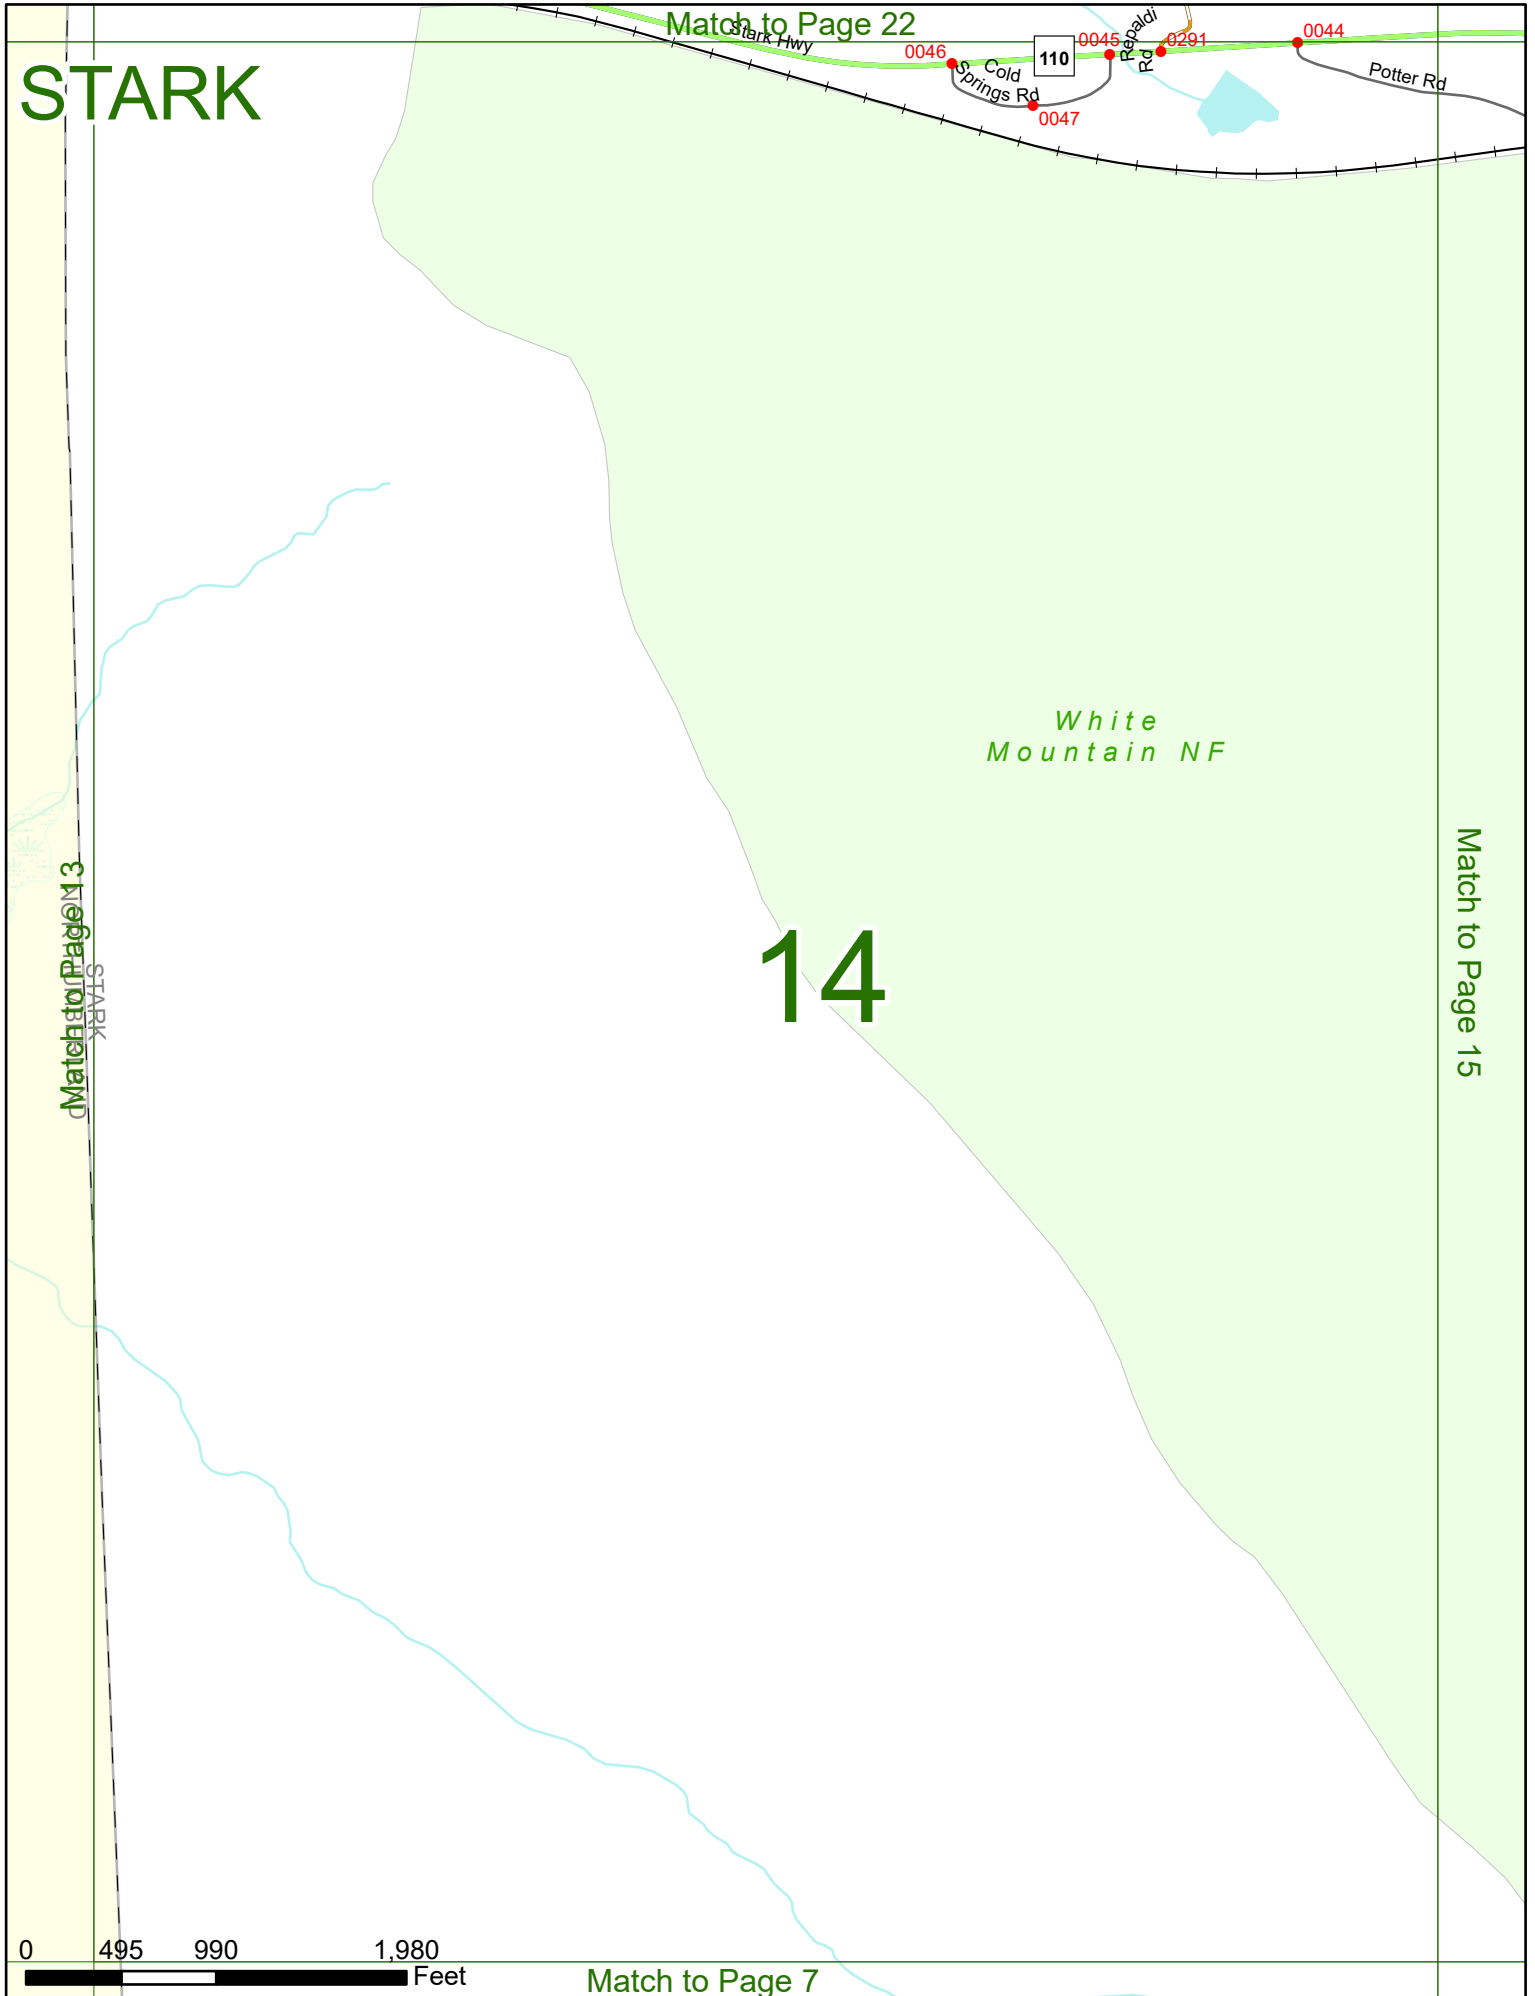

STARK

Match to Page 22

Match to Page 13

Match to Page 15

14

White Mountain NF

Match to Page 7