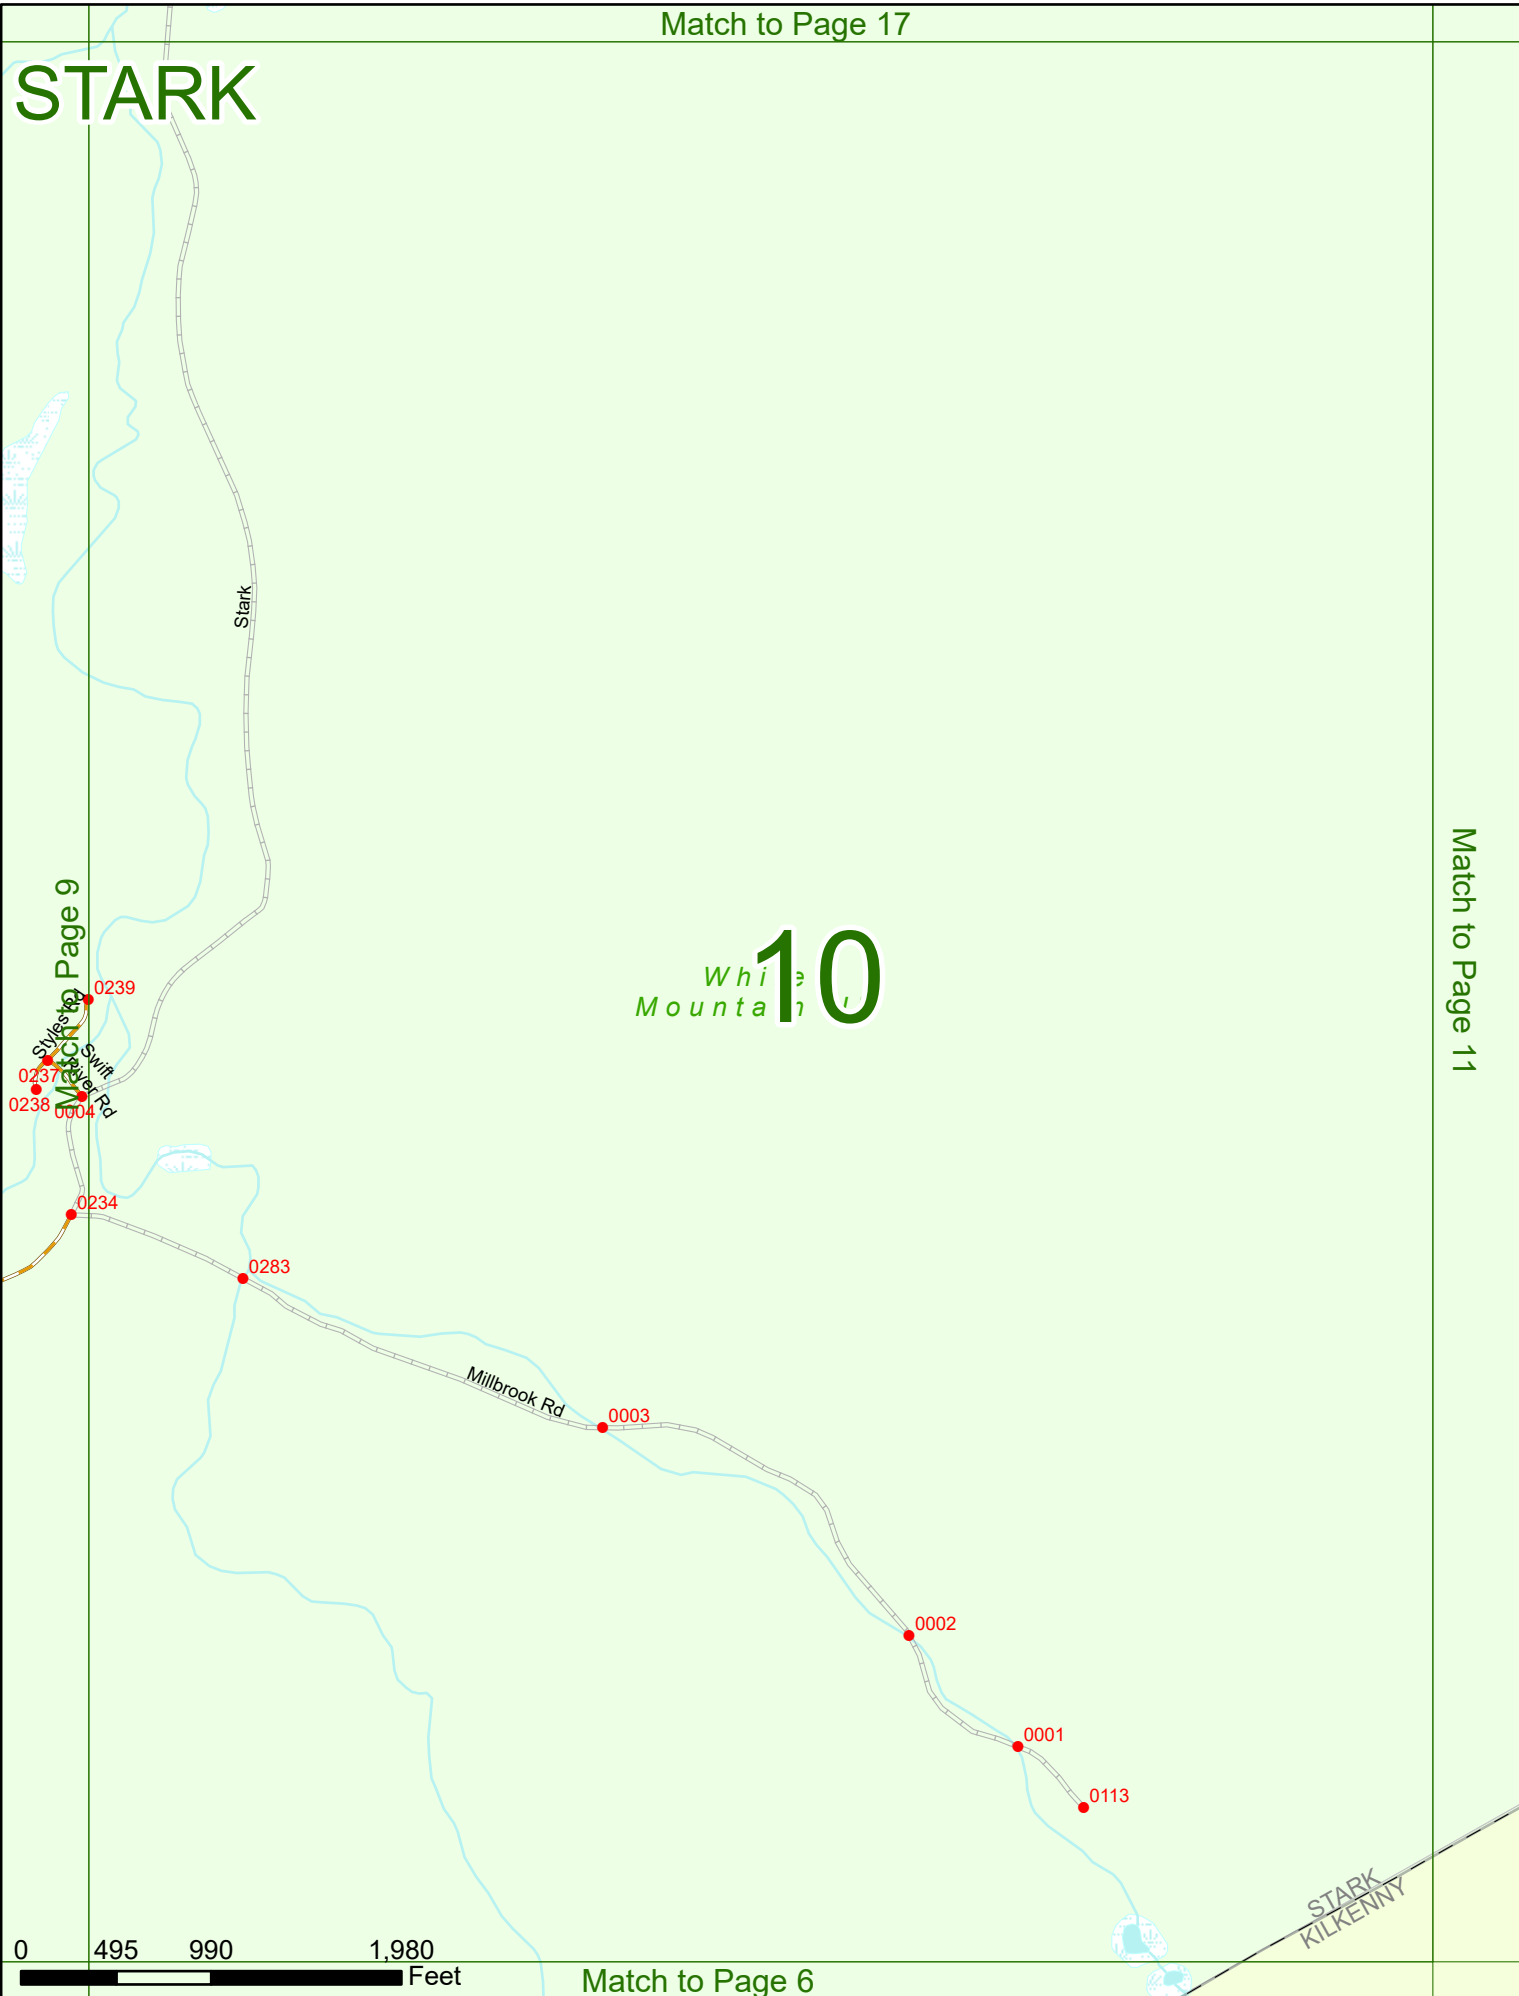

STARK

White Mountain 10

STARK
KILKENNY