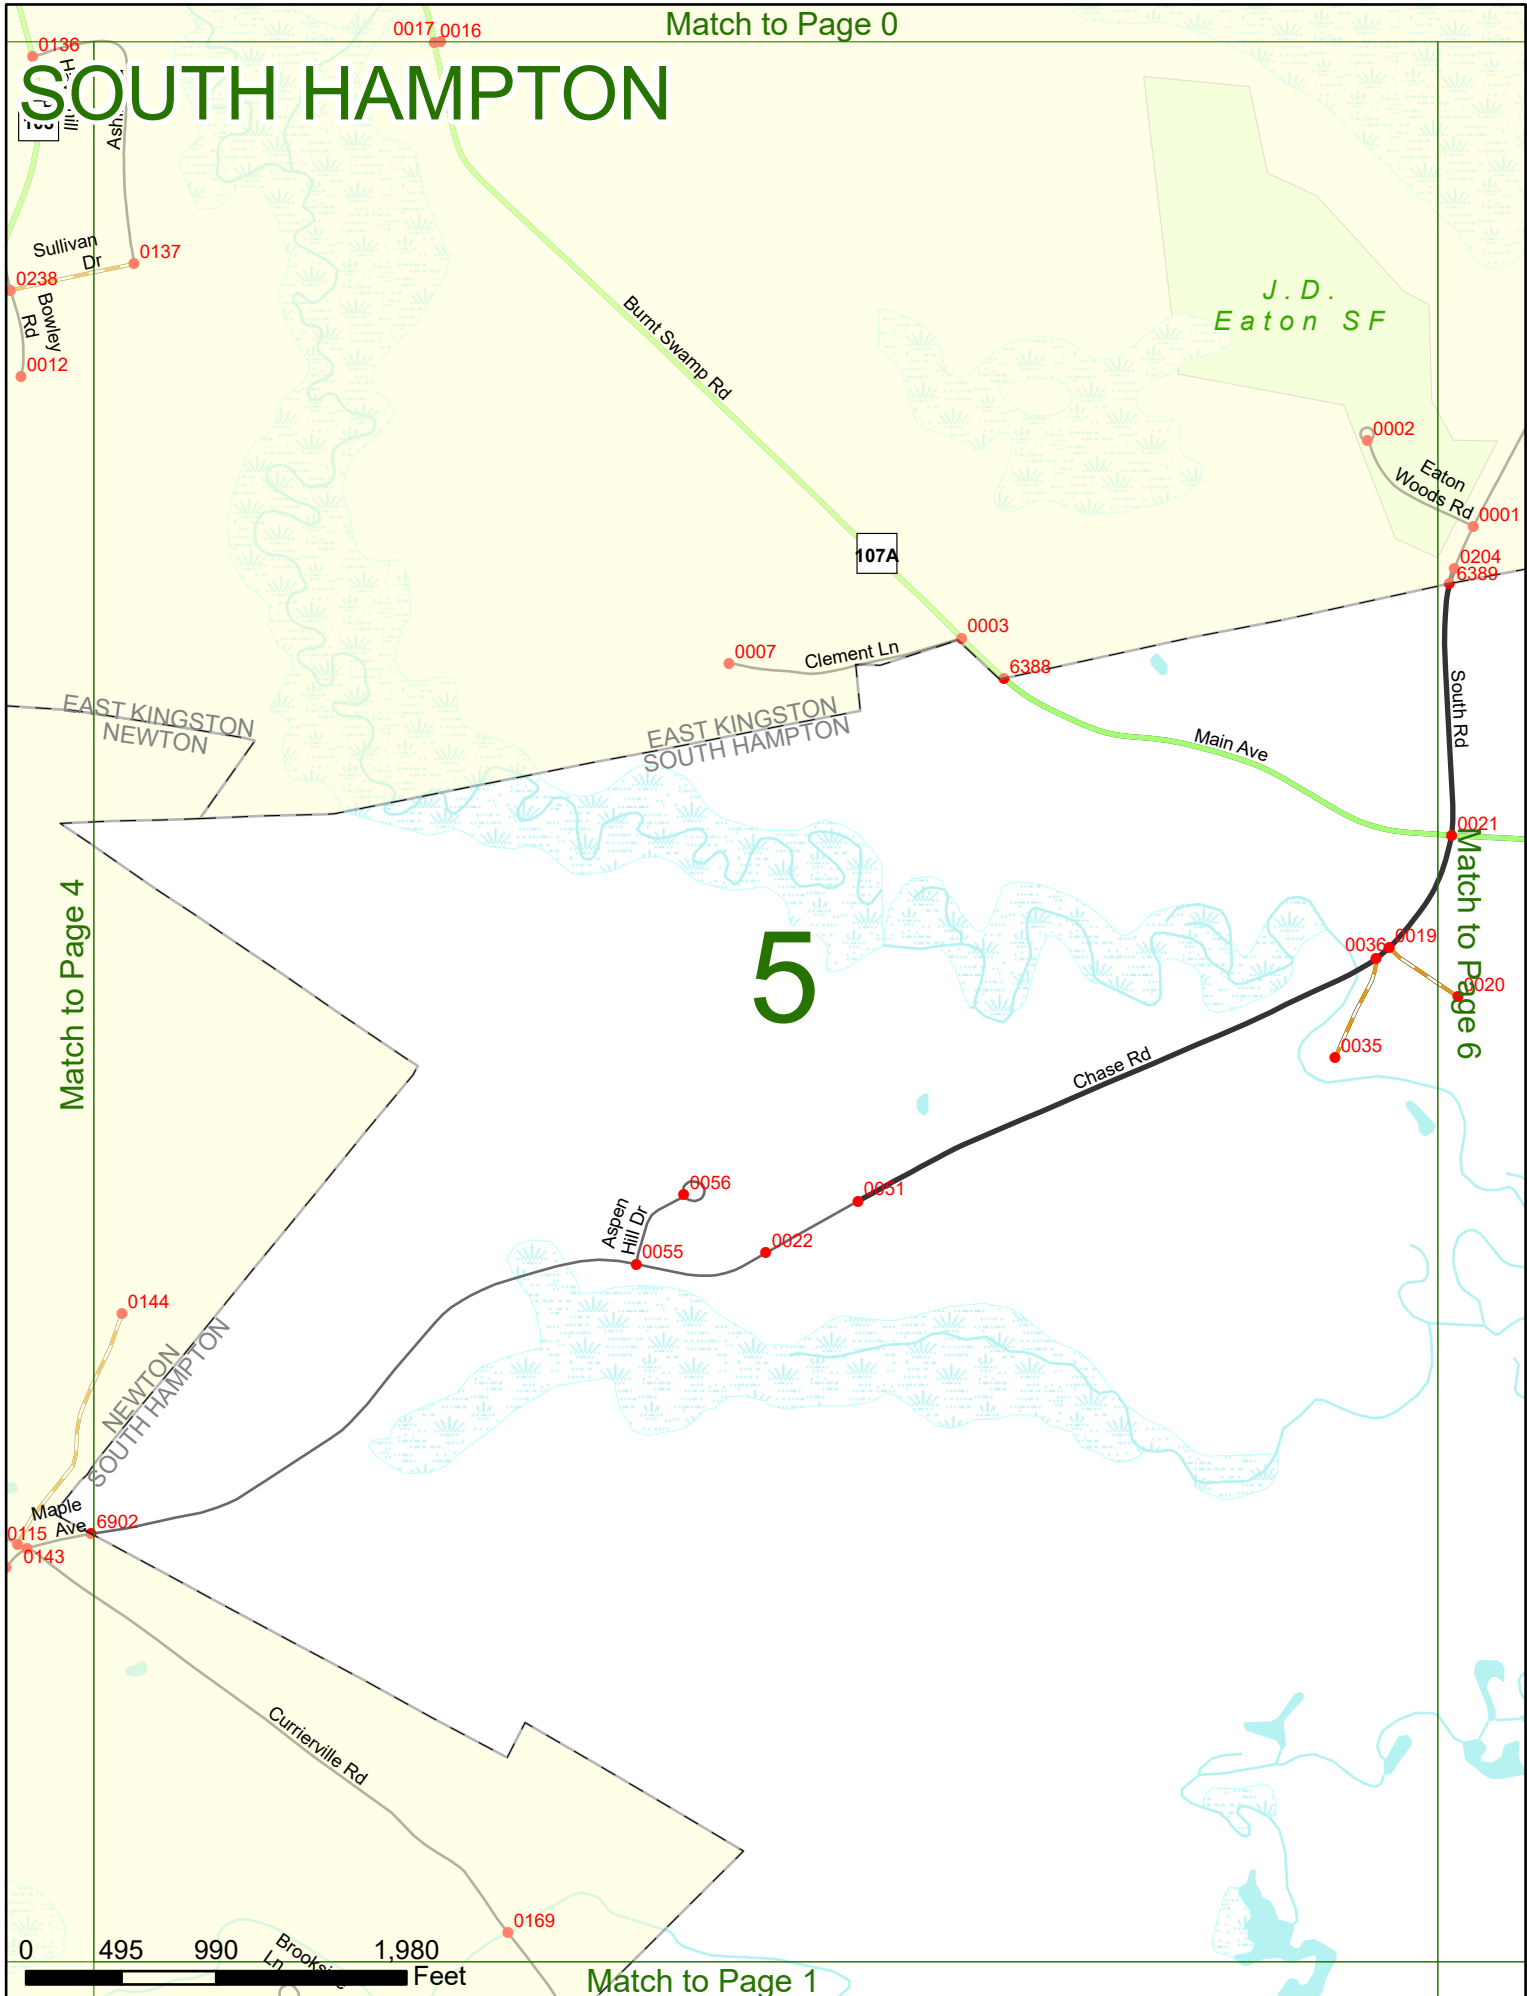

Match to Page 0

SOUTH HAMPTON

0017 0016

0136

0238

0137

0012

107A

0007

0003

6388

0002

0001

0204

6389

0021

0036

0019

0020

0035

6056

0051

0055

0022

0144

0115

6902

0143

0169

Match to Page 1

Match to Page 4

Match to Page 6

EAST KINGSTON
NEWTON

EAST KINGSTON
SOUTH HAMPTON

NEWTON
SOUTH HAMPTON

Currierville Rd

Brooks Ln

J.D.
Eaton SF

Eaton
Woods Rd

Clement Ln

Main Ave

Chase Rd

South Rd

Burnt Swamp Rd

Sullivan Dr

Bowley Rd

Ash

Maple Ave

Aspen Hill Dr