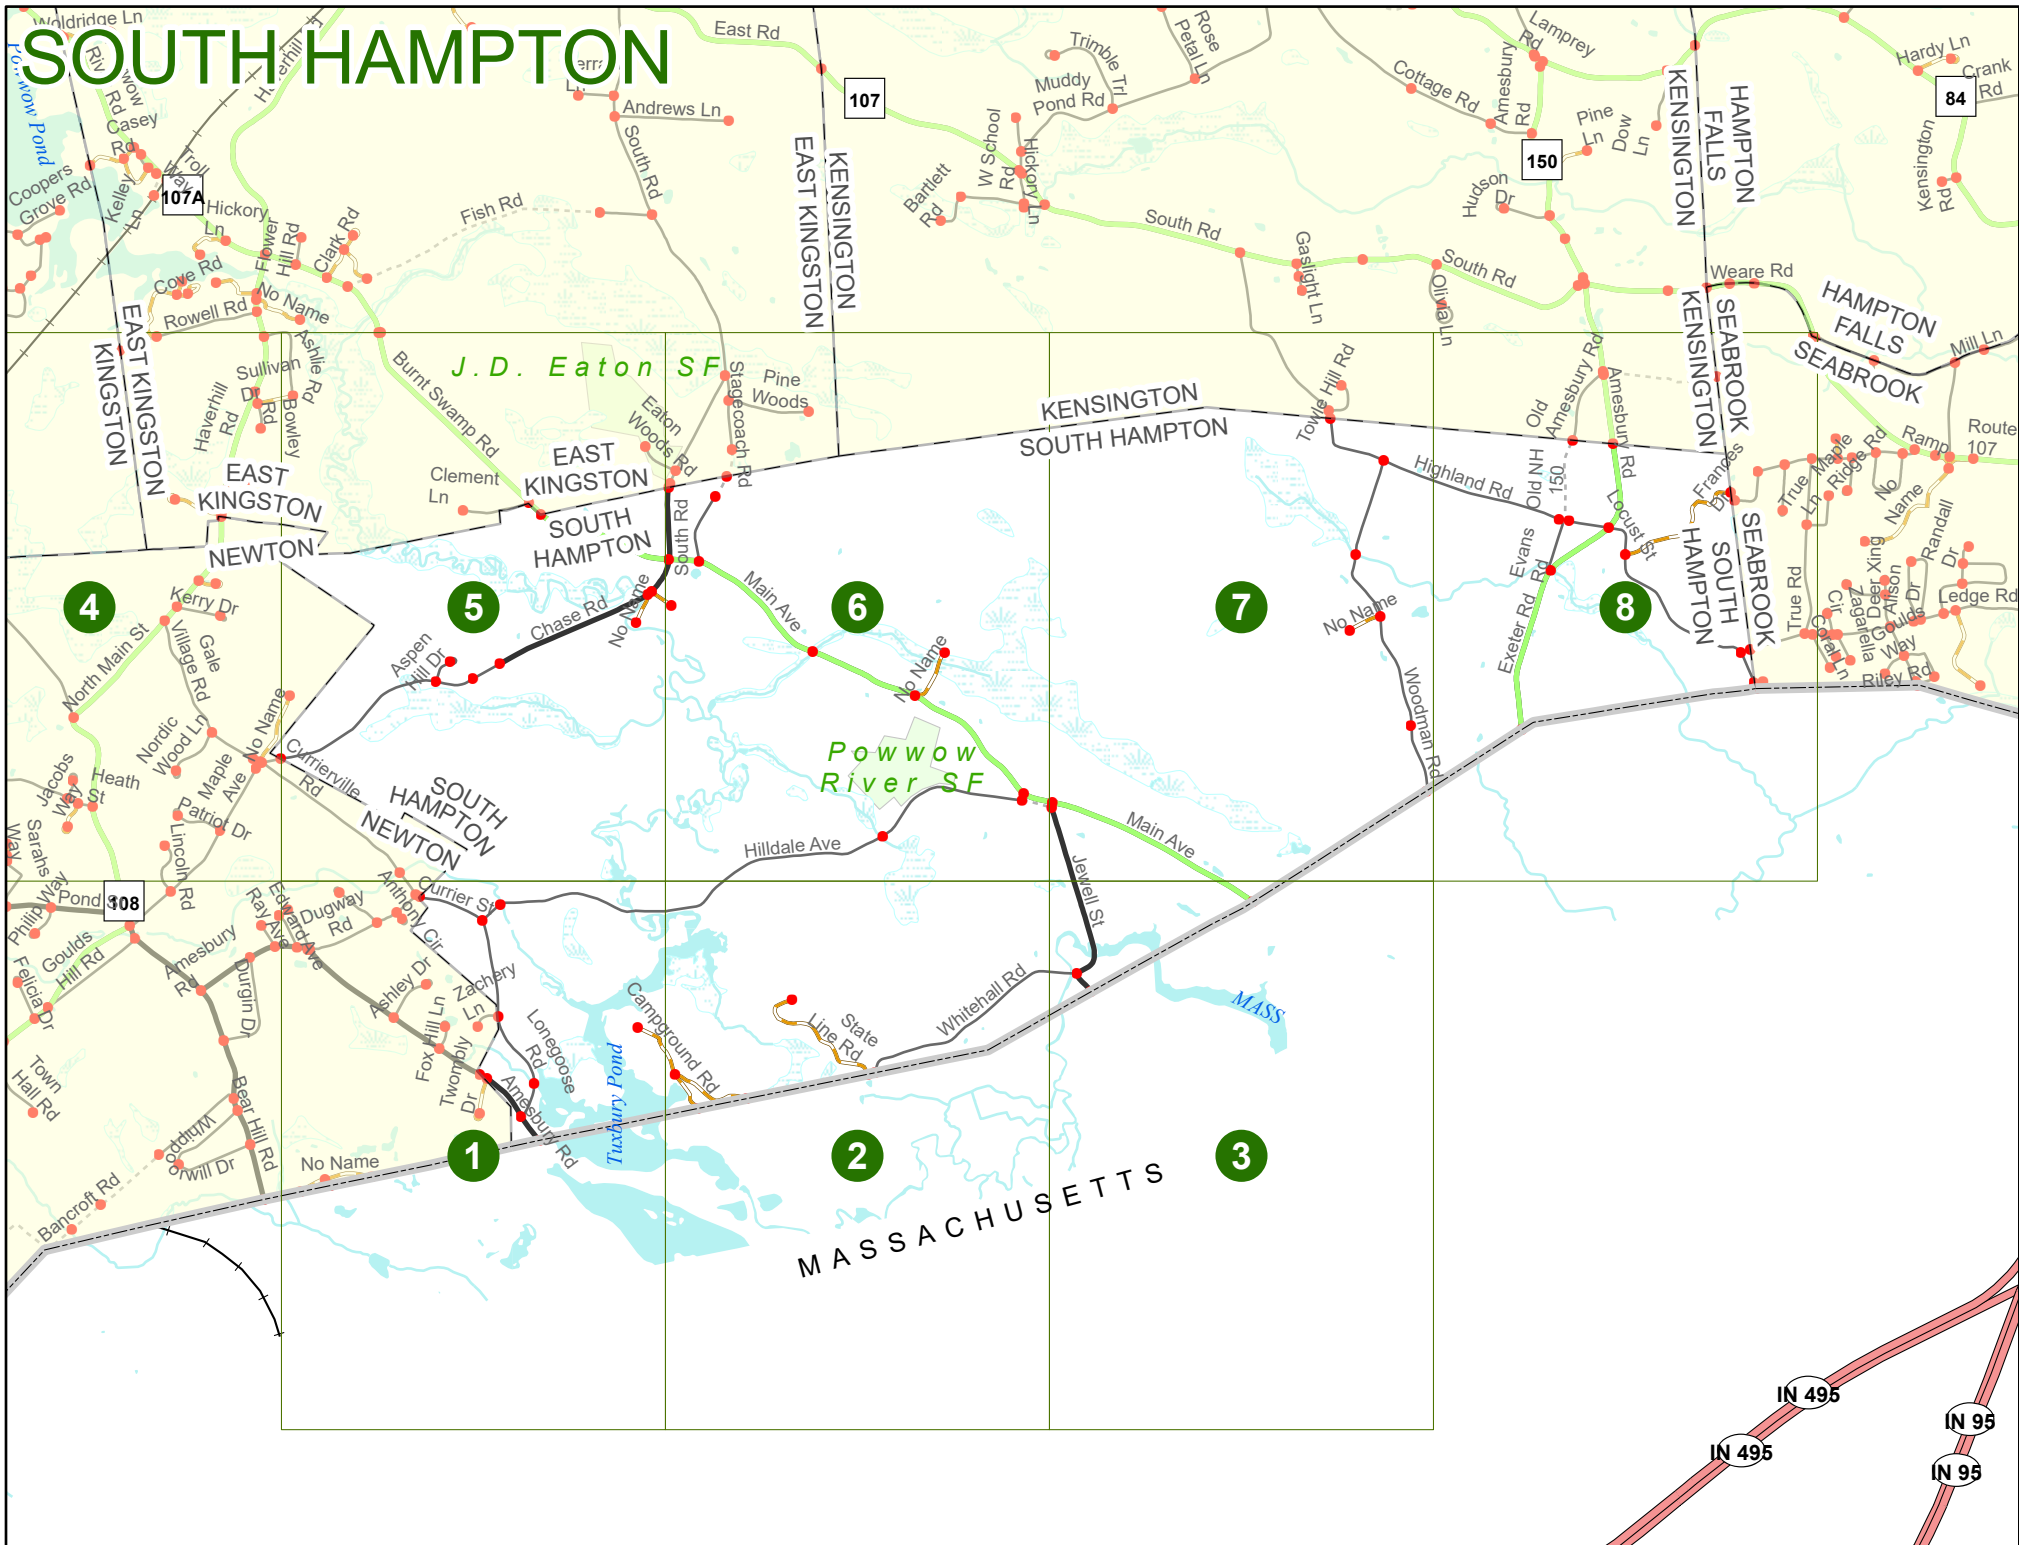

2023 Nodal Reference Bookmap

LEGEND

NHDOT will accept crash locations based on the State of NH Uniform Police Traffic Accident Report.

Crash occurred on:

Option 1 Street Address
 123 Main Street

Option 2 Route No and/or Distance from NESW Intesecting Road, Bridge,
 Street name Intersecting Street Town/County line
 Main Street 500 E Oak Street

Option 3 First Node Distance from First Node Second Node
 515 212 632

Option 4 Route No and/or Mile Marker on Interstate Only NESW Mile (Marker)
 Street name
 189S 700 feet S 36.8

Option 3 – Example

Street Name Loudon Road
First Node 803
Distance from First Node 318 Ft
Second Node 813

SOUTH HAMPTON

SOUTH HAMPTON

Match to Page 5

Match to Page 0

SOUTH HAMPTON

Hillcote A.

Match to Page 1

Match to Page 3