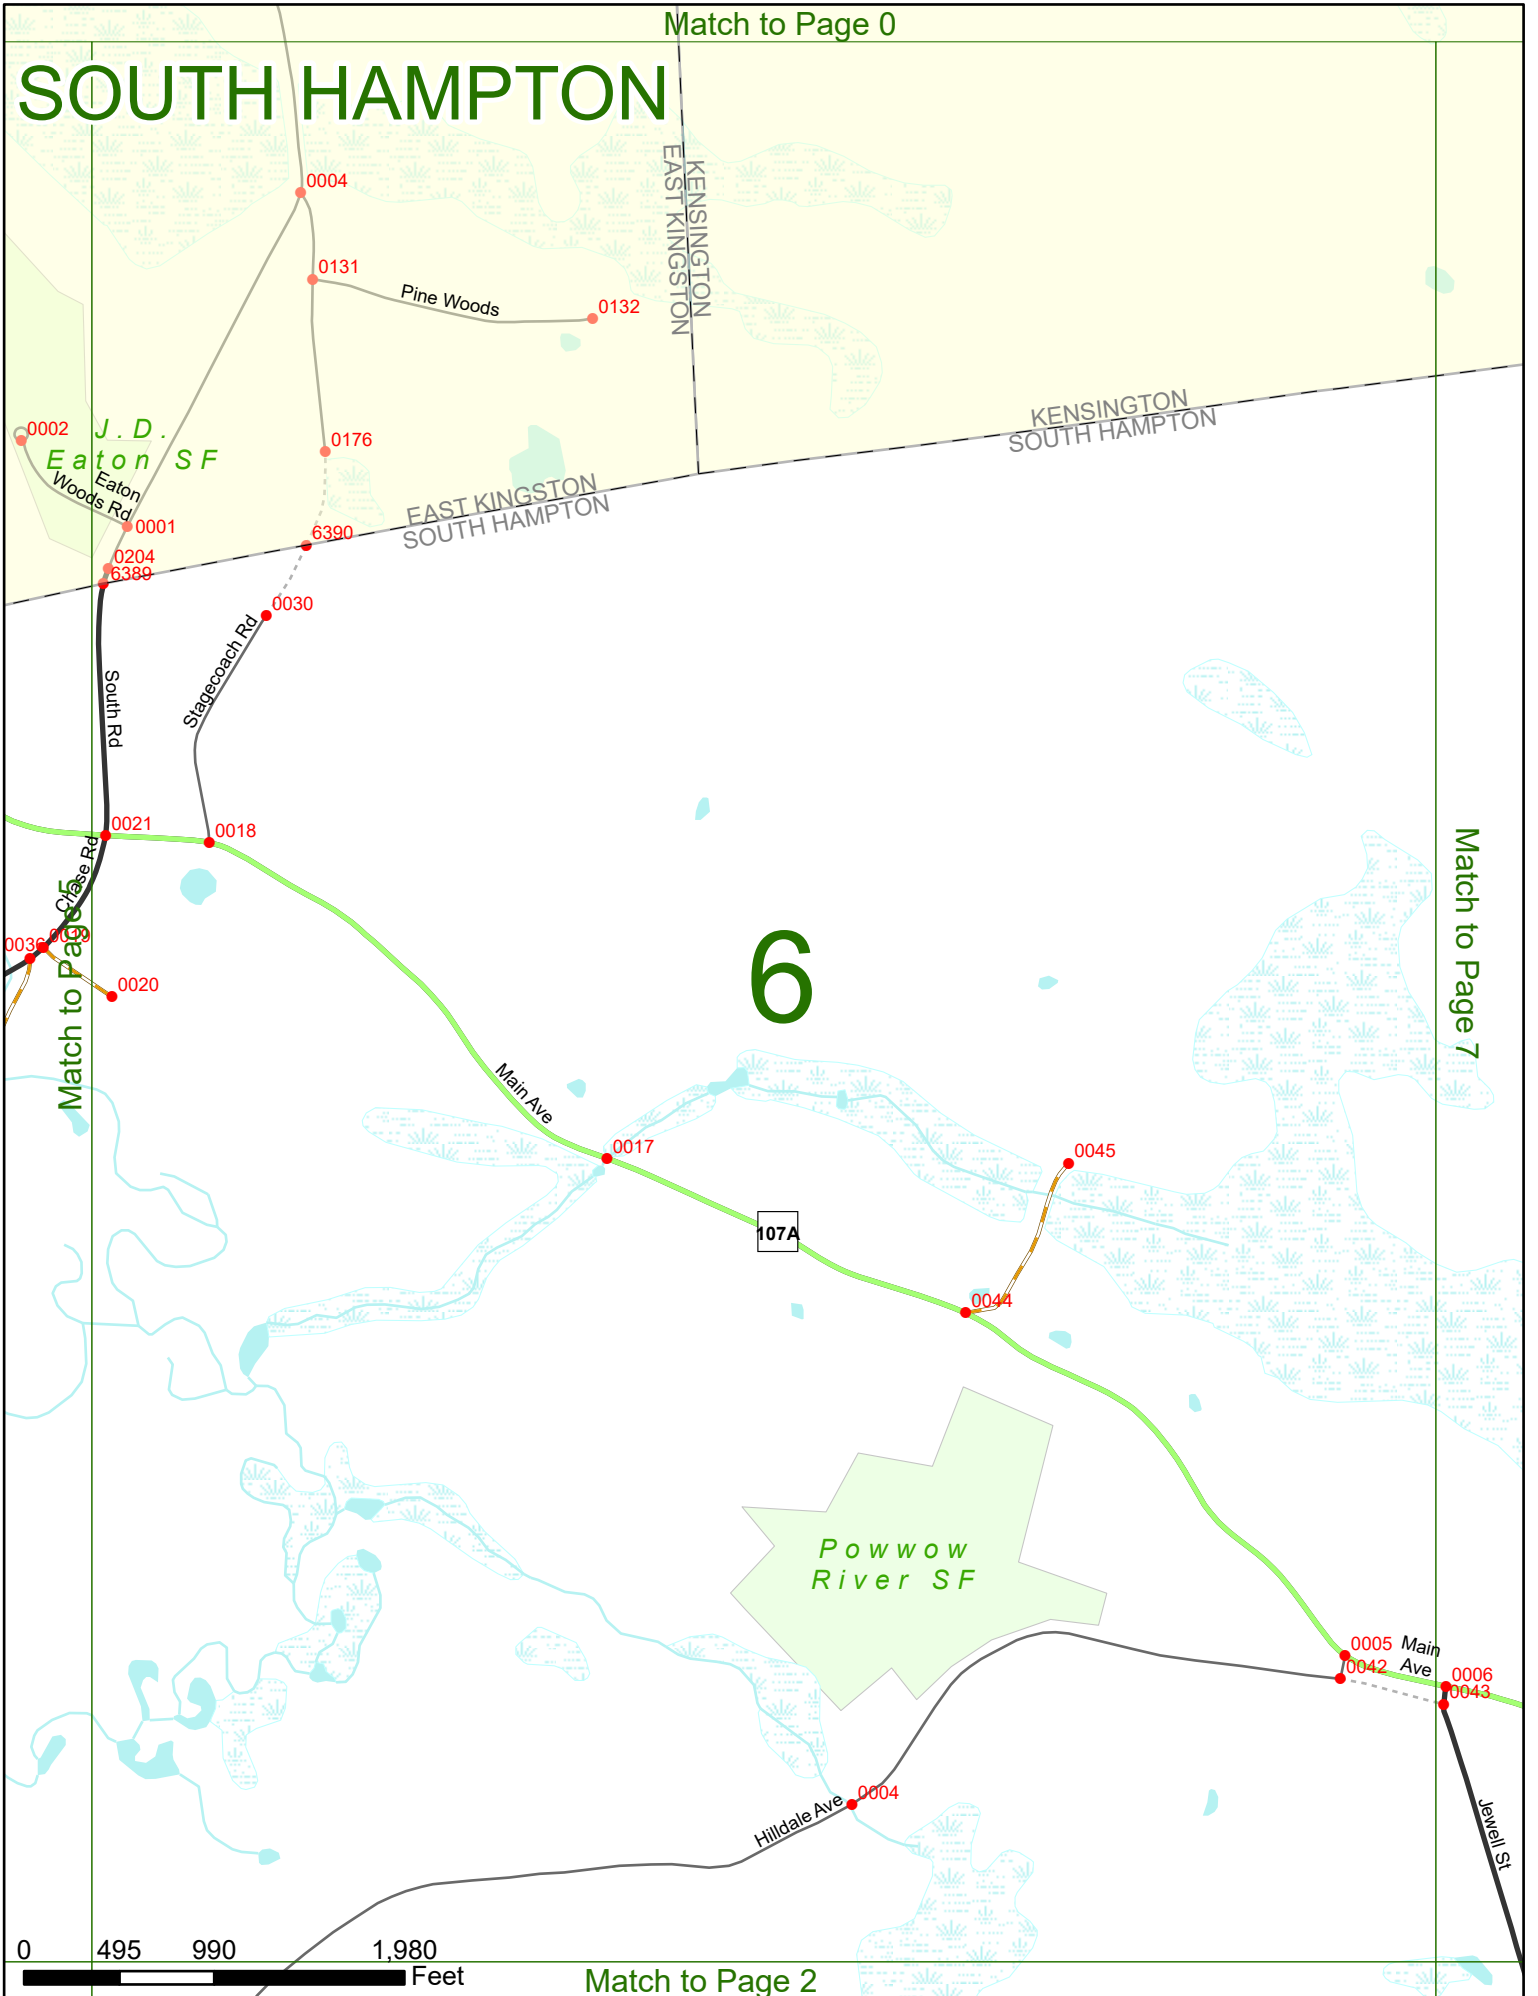

SOUTH HAMPTON

Match to Page 5

Match to Page 7