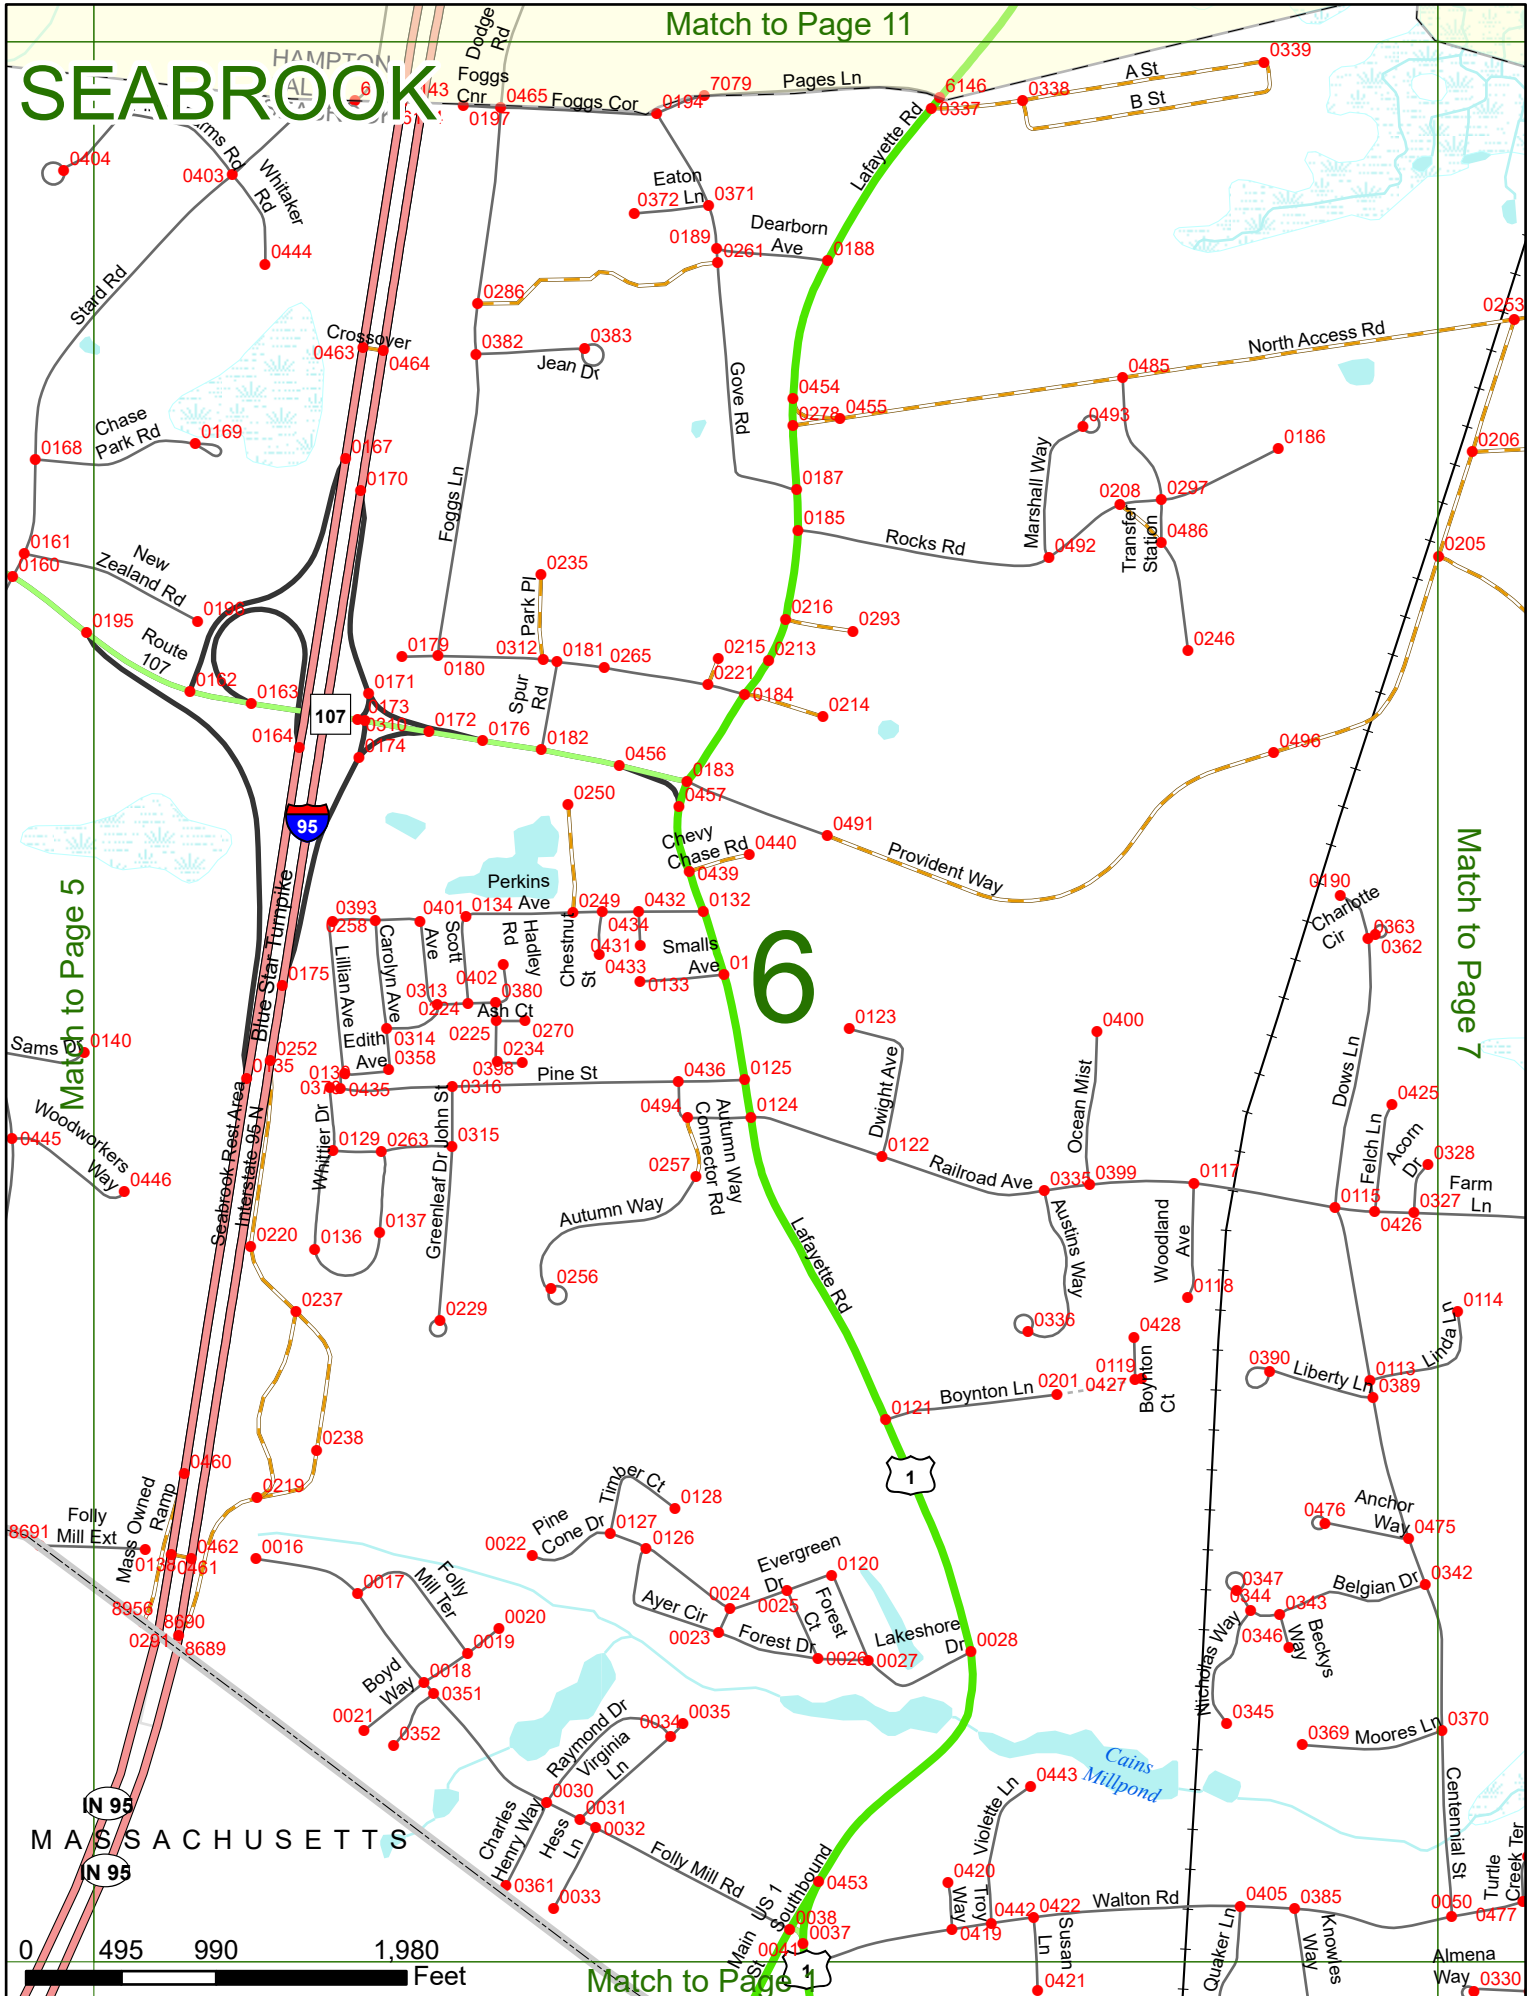

2023 Nodal Reference Bookmap

LEGEND

NHDOT will accept crash locations based on the State of NH Uniform Police Traffic Accident Report.

Crash occurred on:

Option 1 Street Address
 123 Main Street

Option 2 Route No and/or Distance from NESW Intesecting Road, Bridge,
 Street name Intersecting Street Town/County line
 Main Street 500 E Oak Street

Option 3 First Node Distance from First Node Second Node
 515 212 632

Option 4 Route No and/or Mile Marker on Interstate Only NESW Mile (Marker)
 Street name
 189S 700 feet S 36.8

Option 3 – Example

Street Name Loudon Road
First Node 803
Distance from First Node 318 Ft
Second Node 813

Match to Page 5

4

MASSACHUSETTS

0 495 990 1,980 Feet

Match to Page 0

SEABROOK

Match to Page 10

0 495 990 1,980 Feet

Match to Page 0

SEABROOK

6

SEABROOK

7

Match to Page 6

Match to Page 8

Match to Page 2