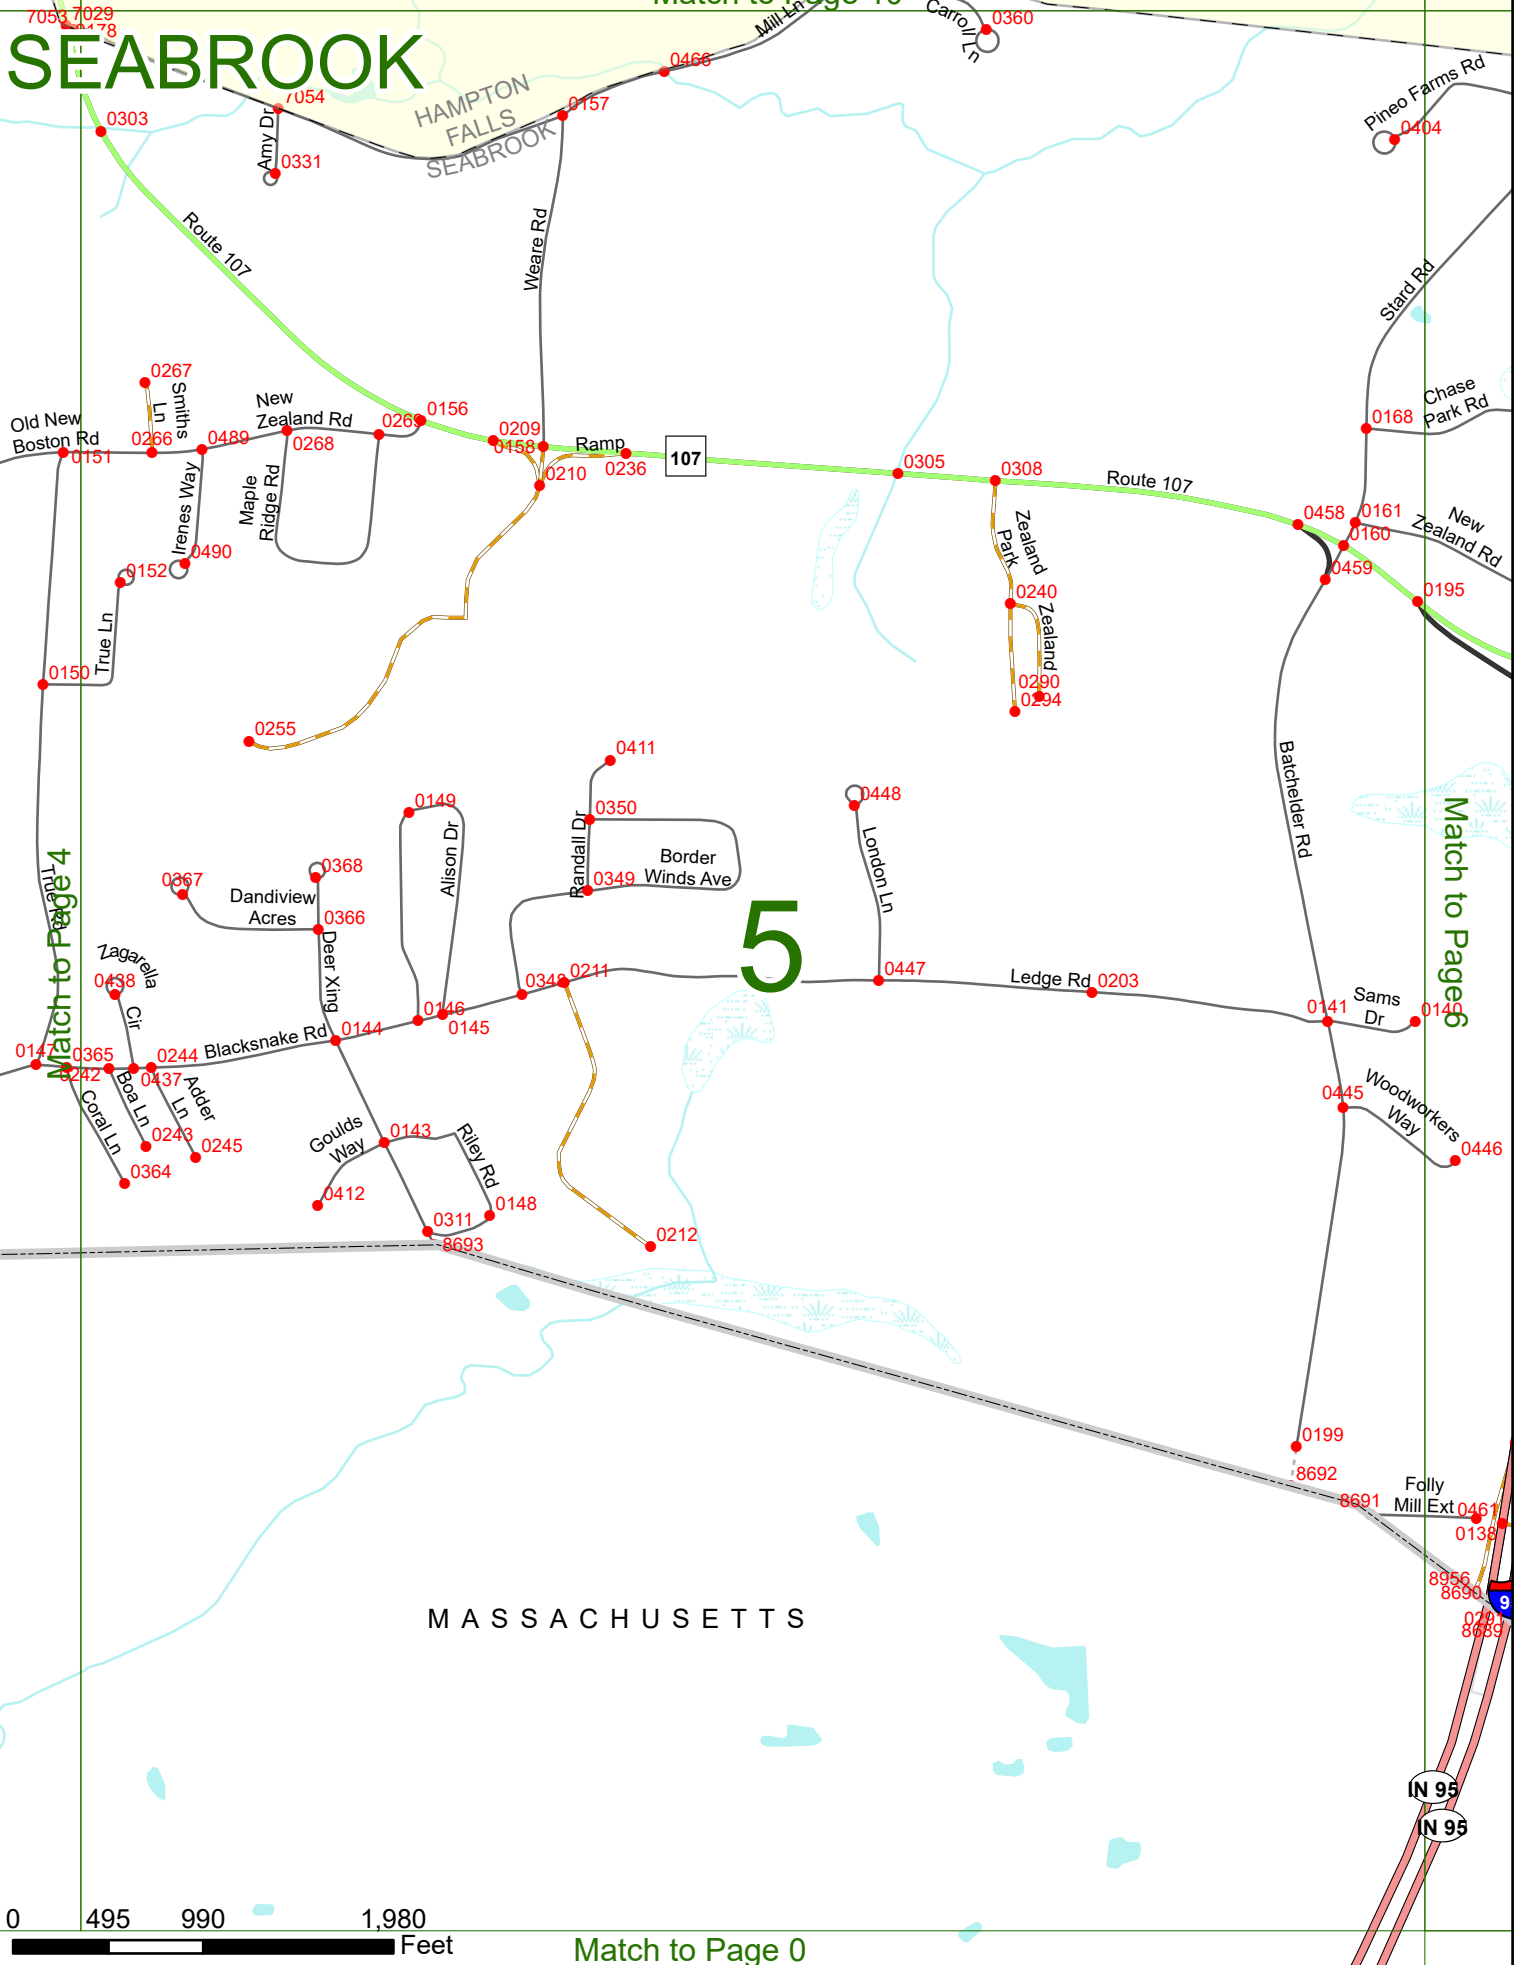

2023 Nodal Reference Bookmap

LEGEND

NHDOT will accept crash locations based on the State of NH Uniform Police Traffic Accident Report.

Crash occurred on:

Option 1 Street Address
 123 Main Street

Option 2 Route No and/or Distance from NESW Intesecting Road, Bridge,
 Street name Intersecting Street Town/County line
 Main Street 500 E Oak Street

Option 3 First Node Distance from First Node Second Node
 515 212 632

Option 4 Route No and/or Mile Marker on Interstate Only NESW Mile (Marker)
 Street name
 189S 700 feet S 36.8

Option 3 – Example

Street Name Loudon Road
First Node 803
Distance from First Node 318 Ft
Second Node 813

Match to Page 5

4

MASSACHUSETTS

0 495 990 1,980 Feet

Match to Page 0

SEABROOK

Match to Page 10

0 495 990 1,980 Feet

Match to Page 0

SEABROOK

6

SEABROOK

7

Match to Page 6

Match to Page 8

Match to Page 2