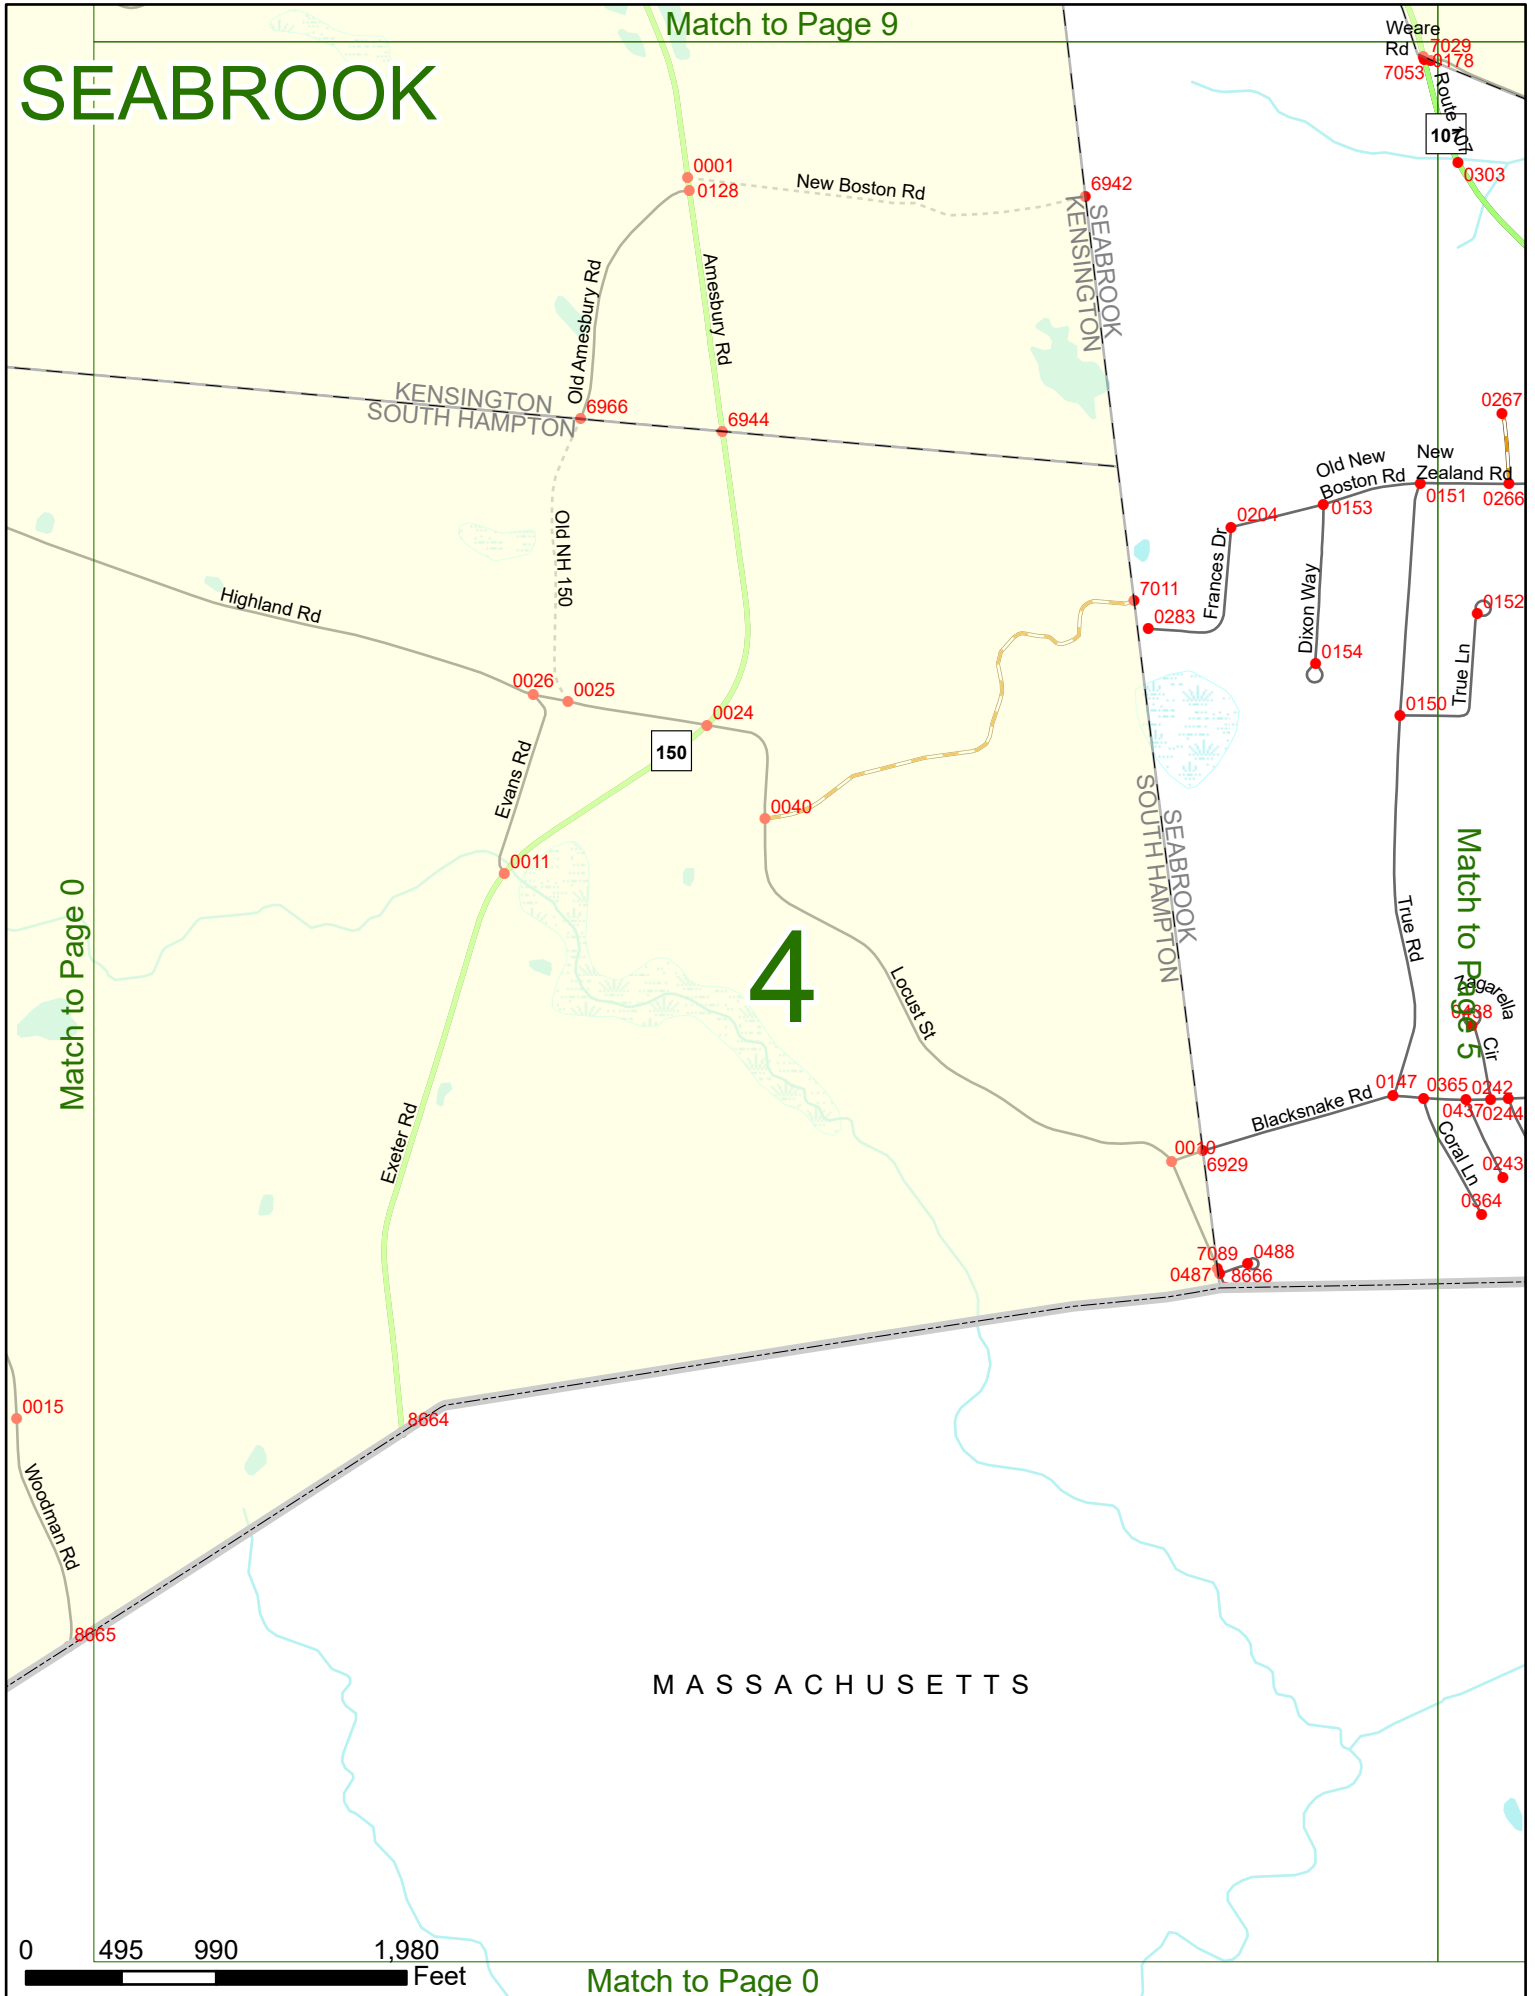

2023 Nodal Reference Bookmap

LEGEND

NHDOT will accept crash locations based on the State of NH Uniform Police Traffic Accident Report.

Crash occurred on:

Option 1 Street Address
 123 Main Street

Option 2 Route No and/or Distance from NESW Intesecting Road, Bridge,
 Street name Intersecting Street Town/County line
 Main Street 500 E Oak Street

Option 3 First Node Distance from First Node Second Node
 515 212 632

Option 4 Route No and/or Mile Marker on Interstate Only NESW Mile (Marker)
 Street name
 189S 700 feet S 36.8

Option 3 – Example

Street Name Loudon Road
First Node 803
Distance from First Node 318 Ft
Second Node 813

MASSACHUSETTS 3

Atlantic Ocean

Match to Page 2

Match to Page 0

Match to Page 0

SEABROOK

Match to Page 9

Match to Page 0

Match to Page 5

4

MASSACHUSETTS

0 495 990 1,980 Feet

Match to Page 0

SEABROOK

Match to Page 10

0 495 990 1,980 Feet