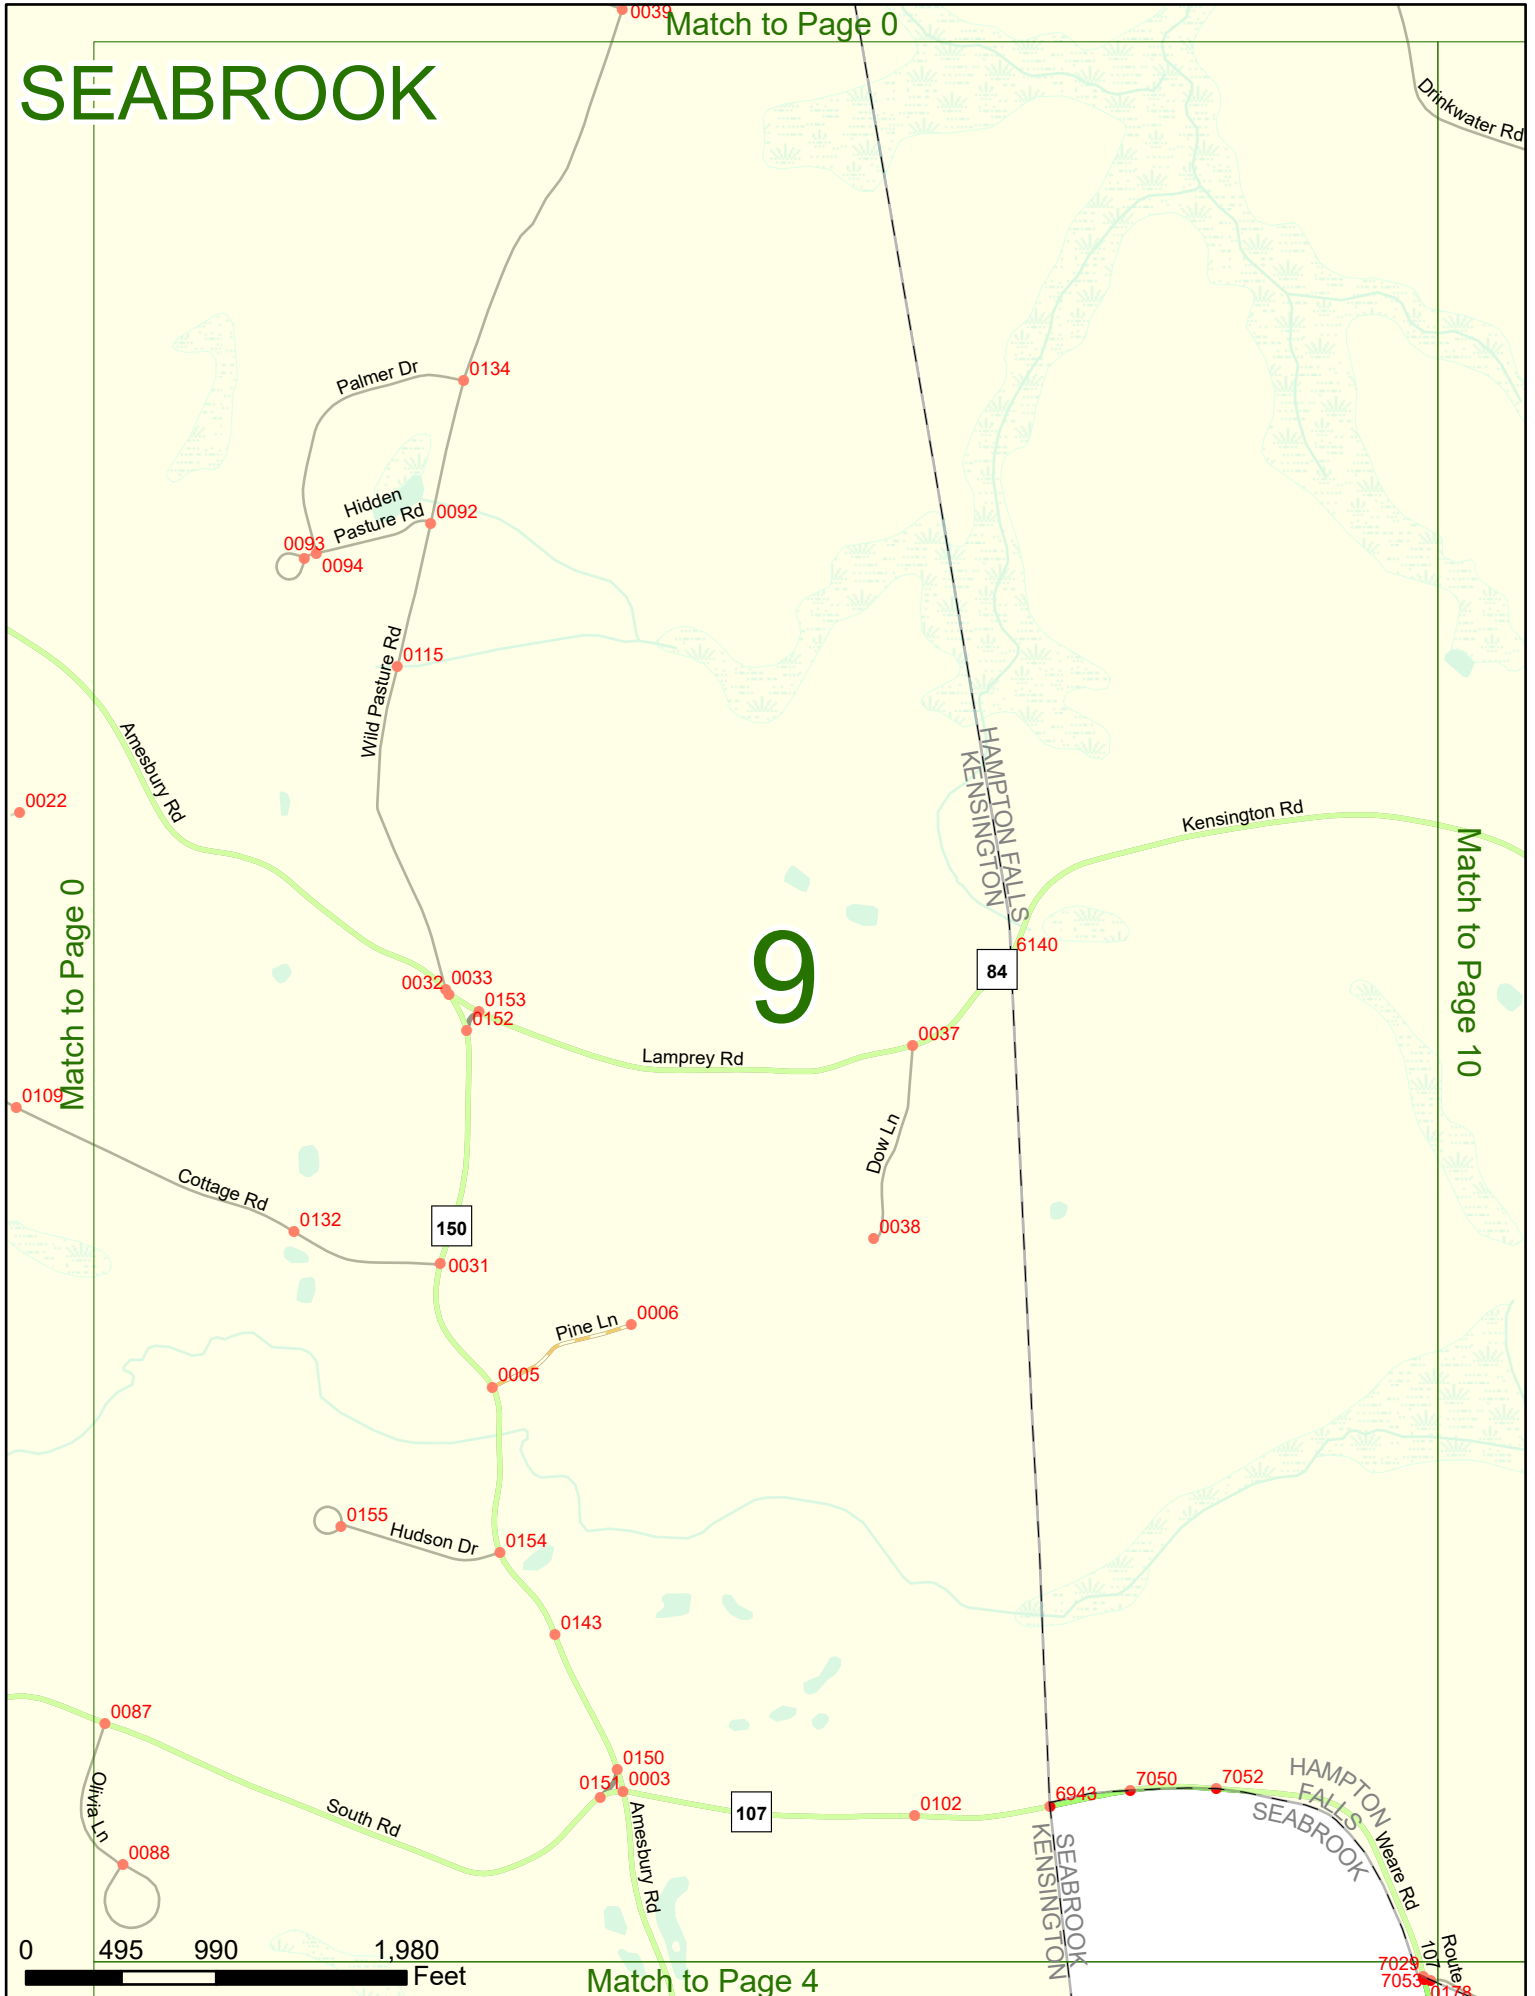

2023 Nodal Reference Bookmap

LEGEND

NHDOT will accept crash locations based on the State of NH Uniform Police Traffic Accident Report.

Crash occurred on:

Option 1 Street Address
 123 Main Street

Option 2 Route No and/or Distance from NESW Intesecting Road, Bridge,
 Street name Intersecting Street Town/County line
 Main Street 500 E Oak Street

Match to Page 0

9

Match to Page 0

Match to Page 10

0 495 990 1,980 Feet

Match to Page 4

SEABROOK

Match to Page 9