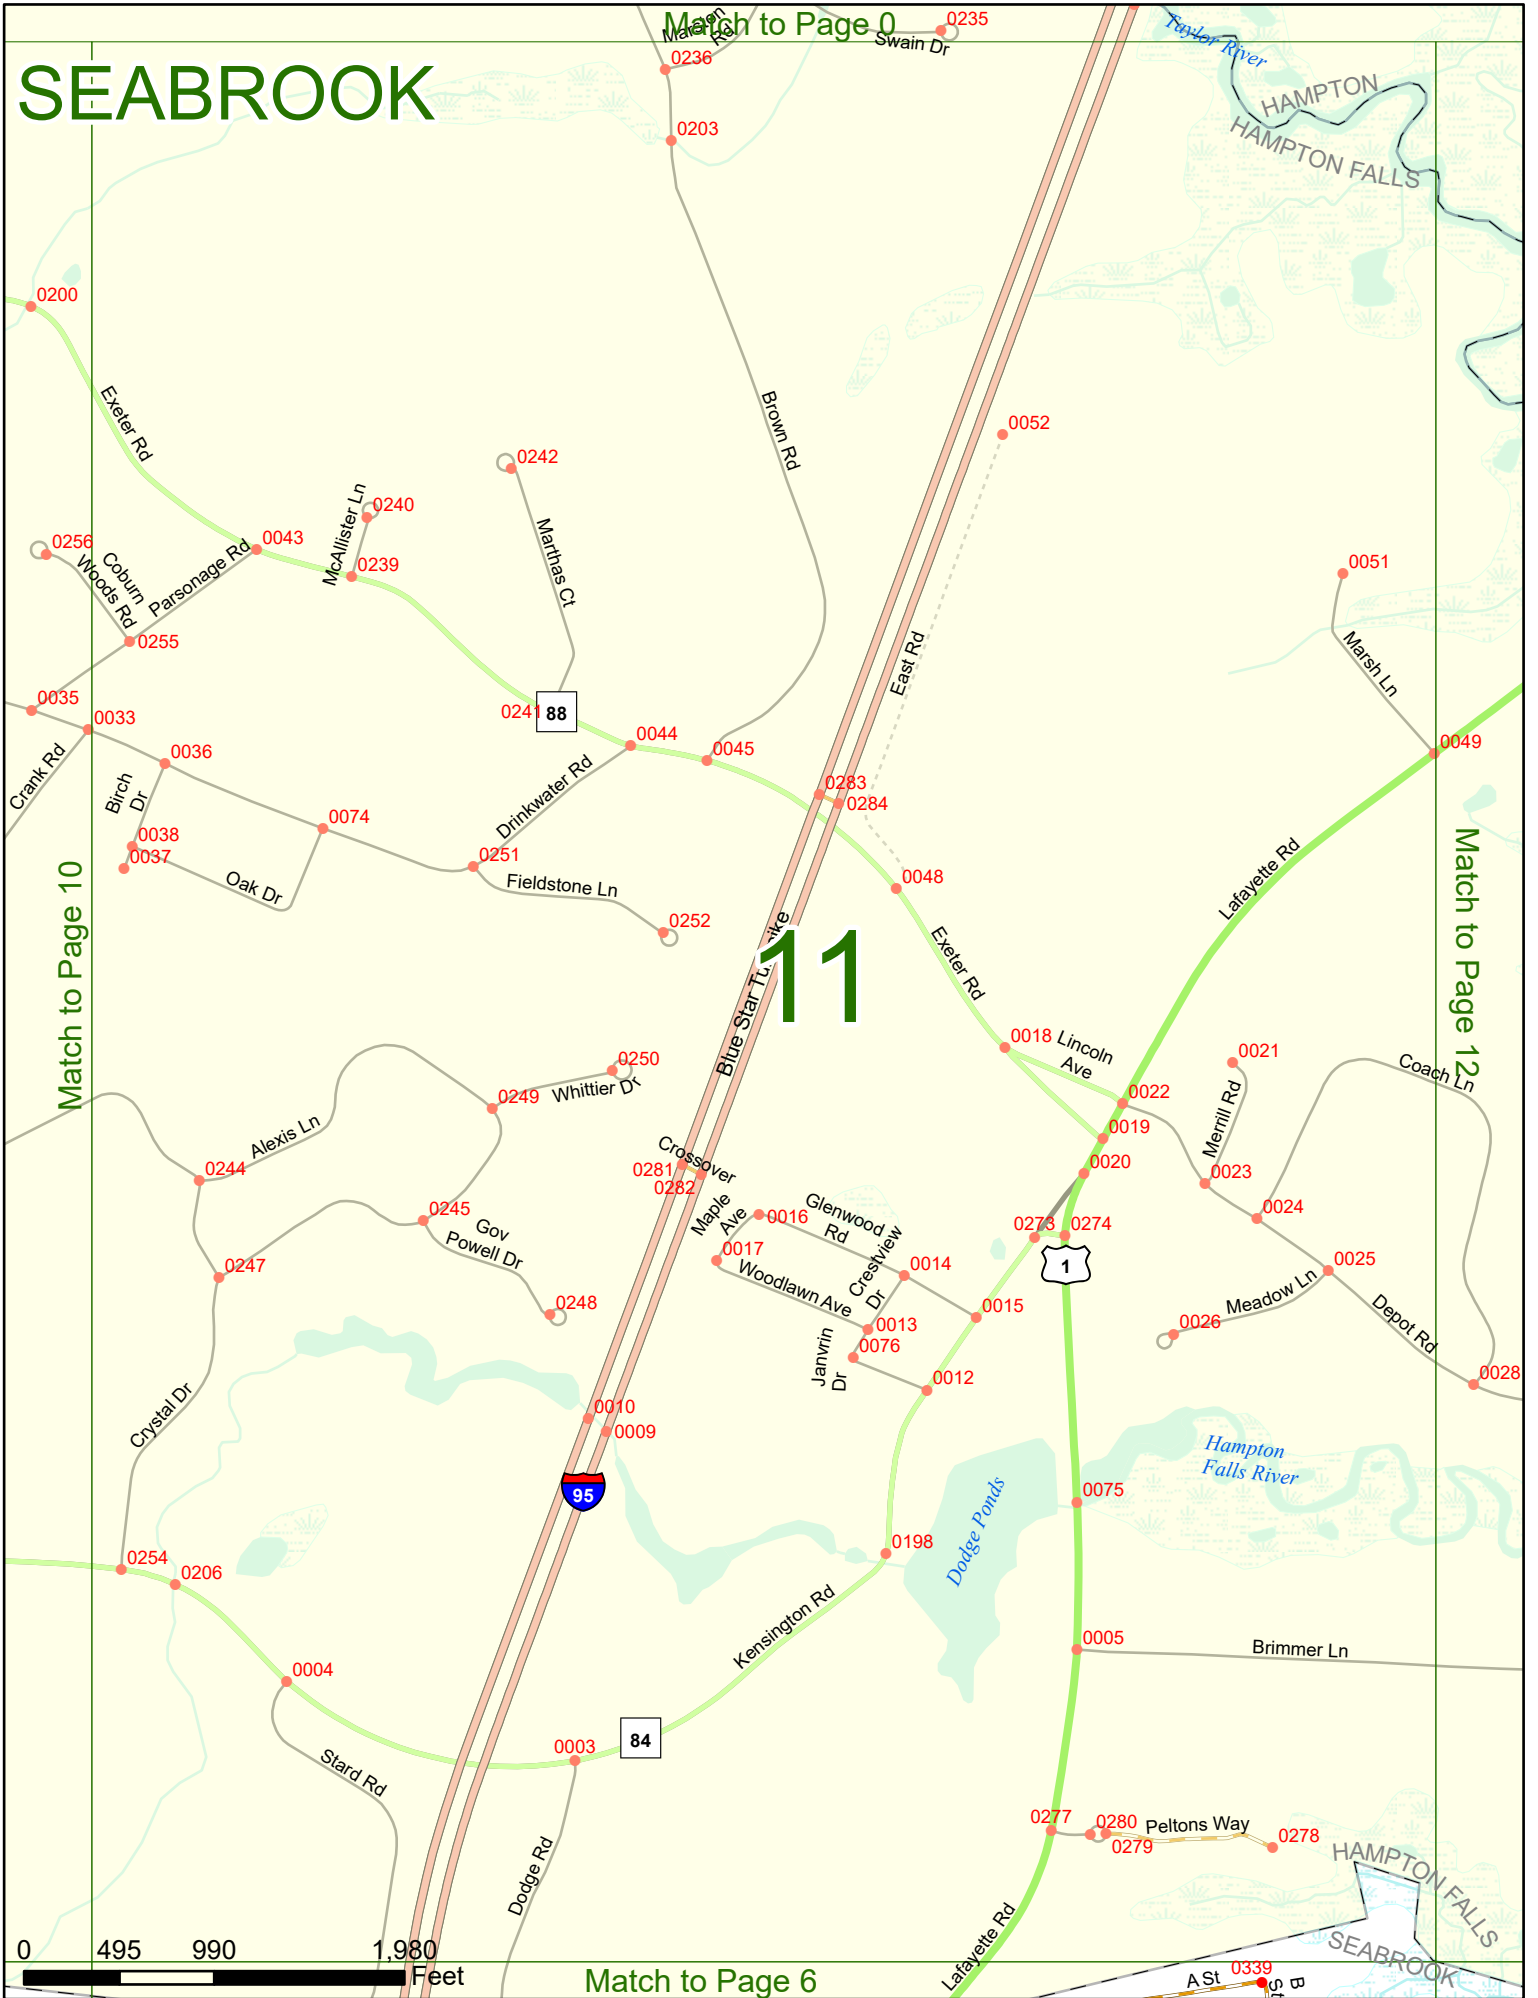

SEABROOK

Match to Page 0

Match to Page 10

Match to Page 12

Match to Page 6

0 495 990 1,980 Feet