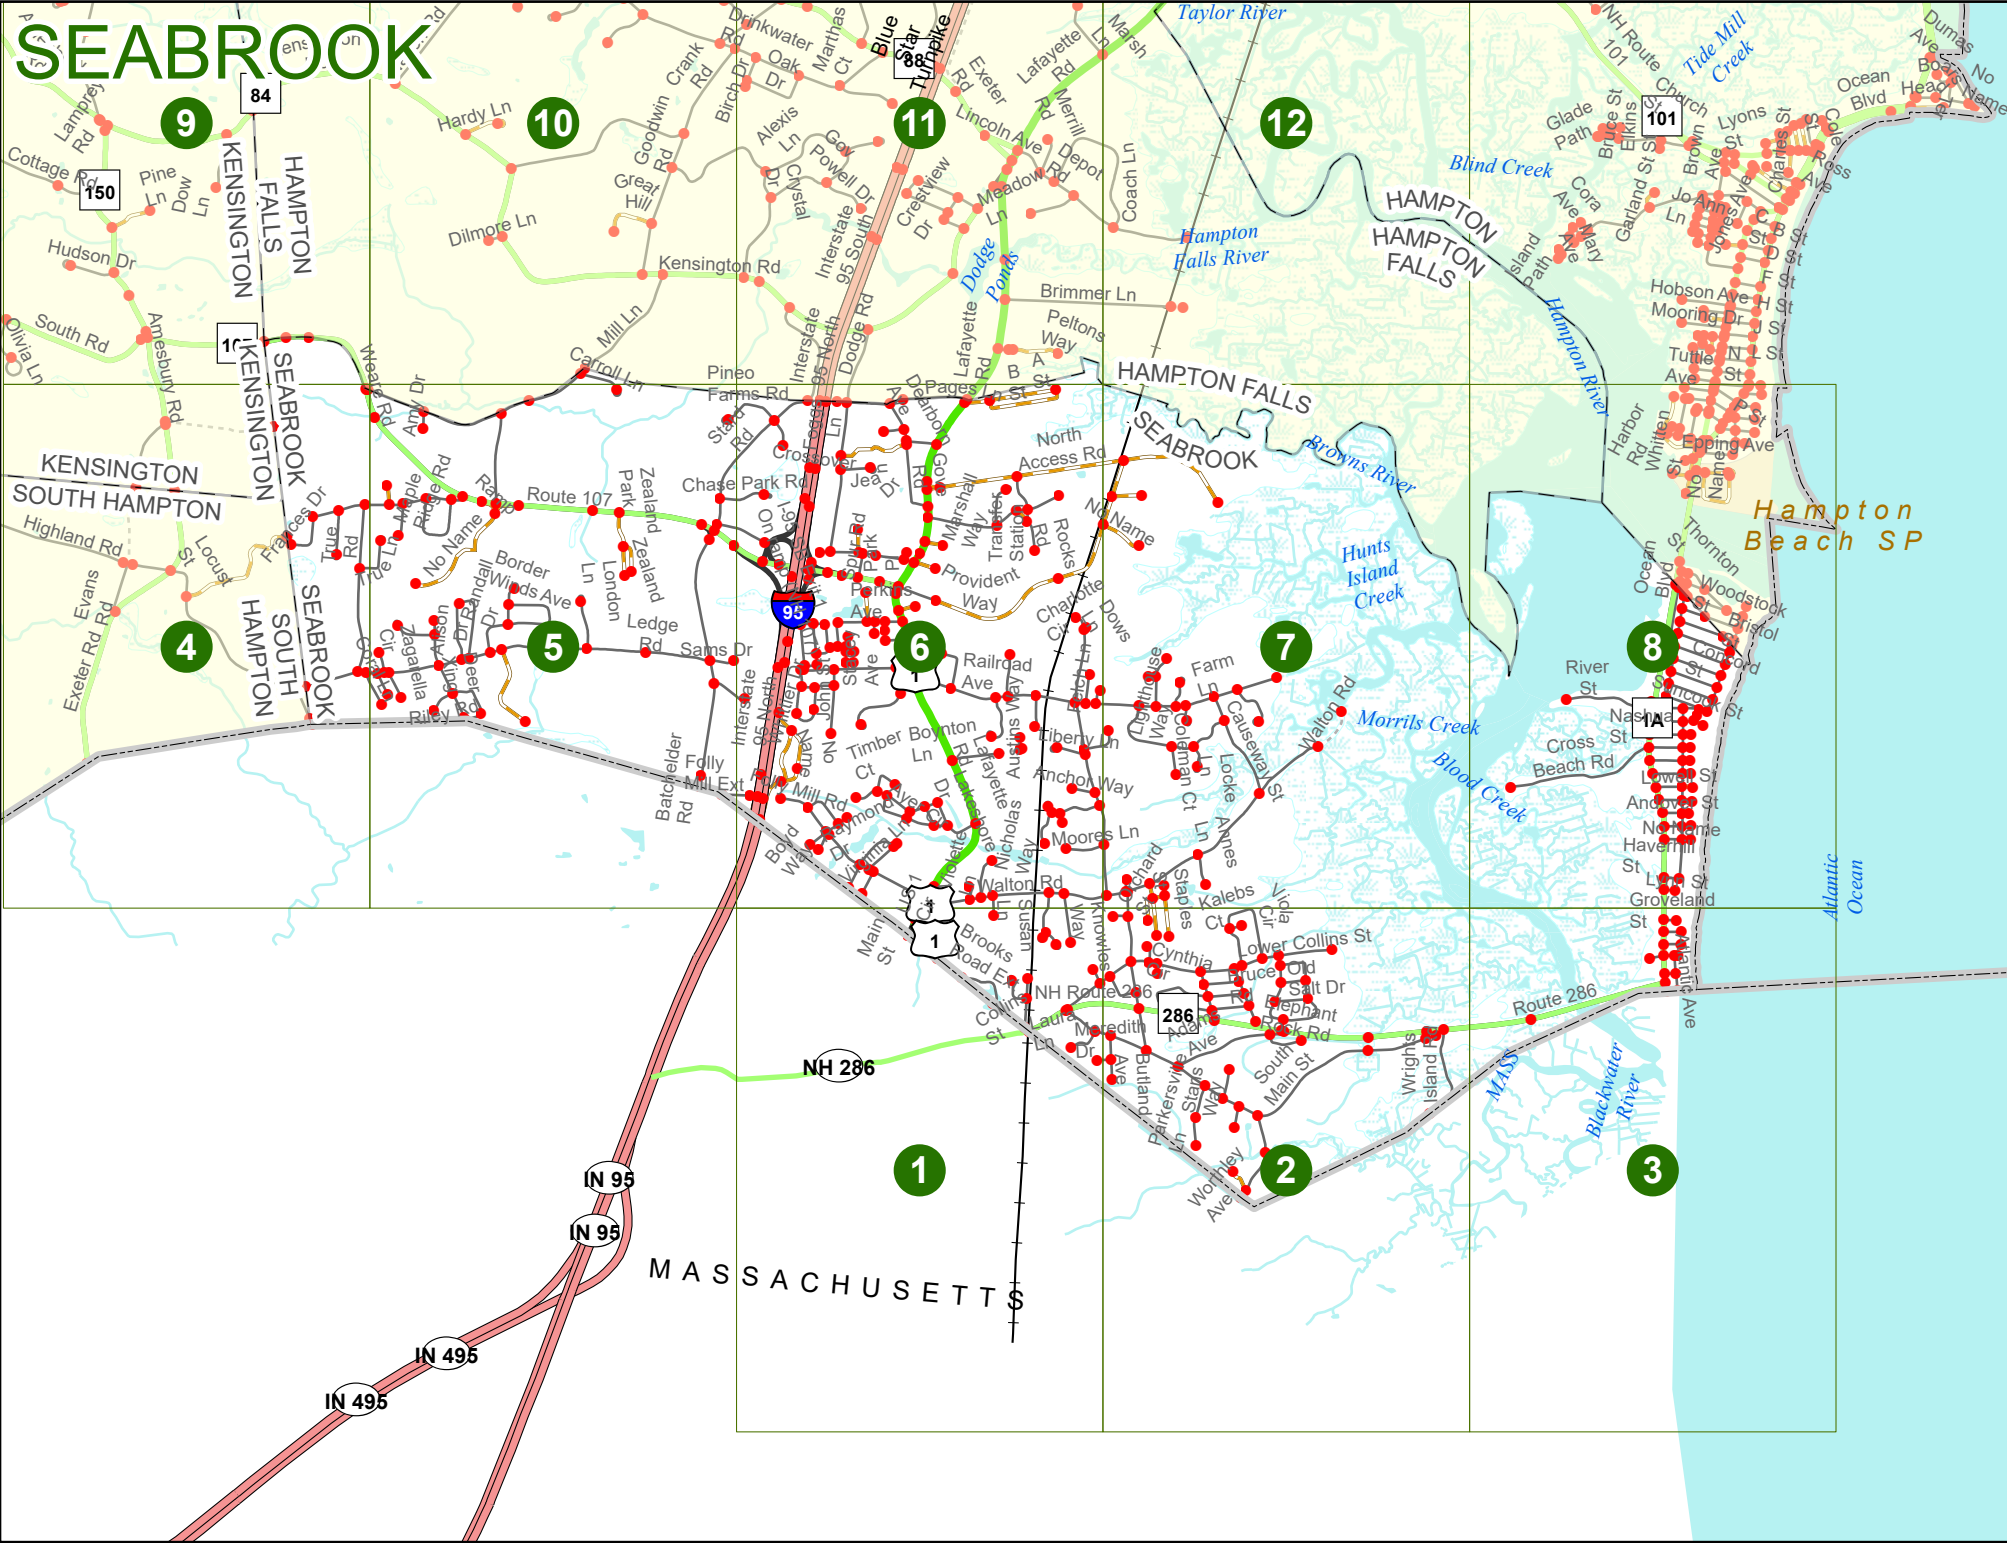

New Hampshire
DOT
 Department of Transportation

Maps and data sets are not guaranteed to be free from errors and omissions. Data is in a constant state of update and correction by various groups and agencies. Information displayed on this map is the best available at the time of publication.

2023 Nodal Reference Bookmap

LEGEND

NHDOT will accept crash locations based on the State of NH Uniform Police Traffic Accident Report.

Crash occurred on:

Option 1 Street Address
 123 Main Street

Option 2 Route No and/or Distance from NESW Intesecting Road, Bridge,
 Street name Intersecting Street Town/County line
 Main Street 500 E Oak Street

Option 3 First Node Distance from First Node Second Node
 515 212 632

Option 4 Route No and/or Mile Marker on Interstate Only NESW Mile (Marker)
 Street name
 189S 700 feet S 36.8

Option 3 – Example

Street Name Loudon Road
First Node 803
Distance from First Node 318 Ft
Second Node 813

Match to Page 8

- Ocean Blvd
- Merrimack St 0483 0484
- Groveland St 0059 0060
- Newbury St 0057 0058
- Sandpiper Ln 0449 0055 0054
- Atlantic Ave 0052 0053 0001 8680 8681

Blackwater River

Route 286

0301

286