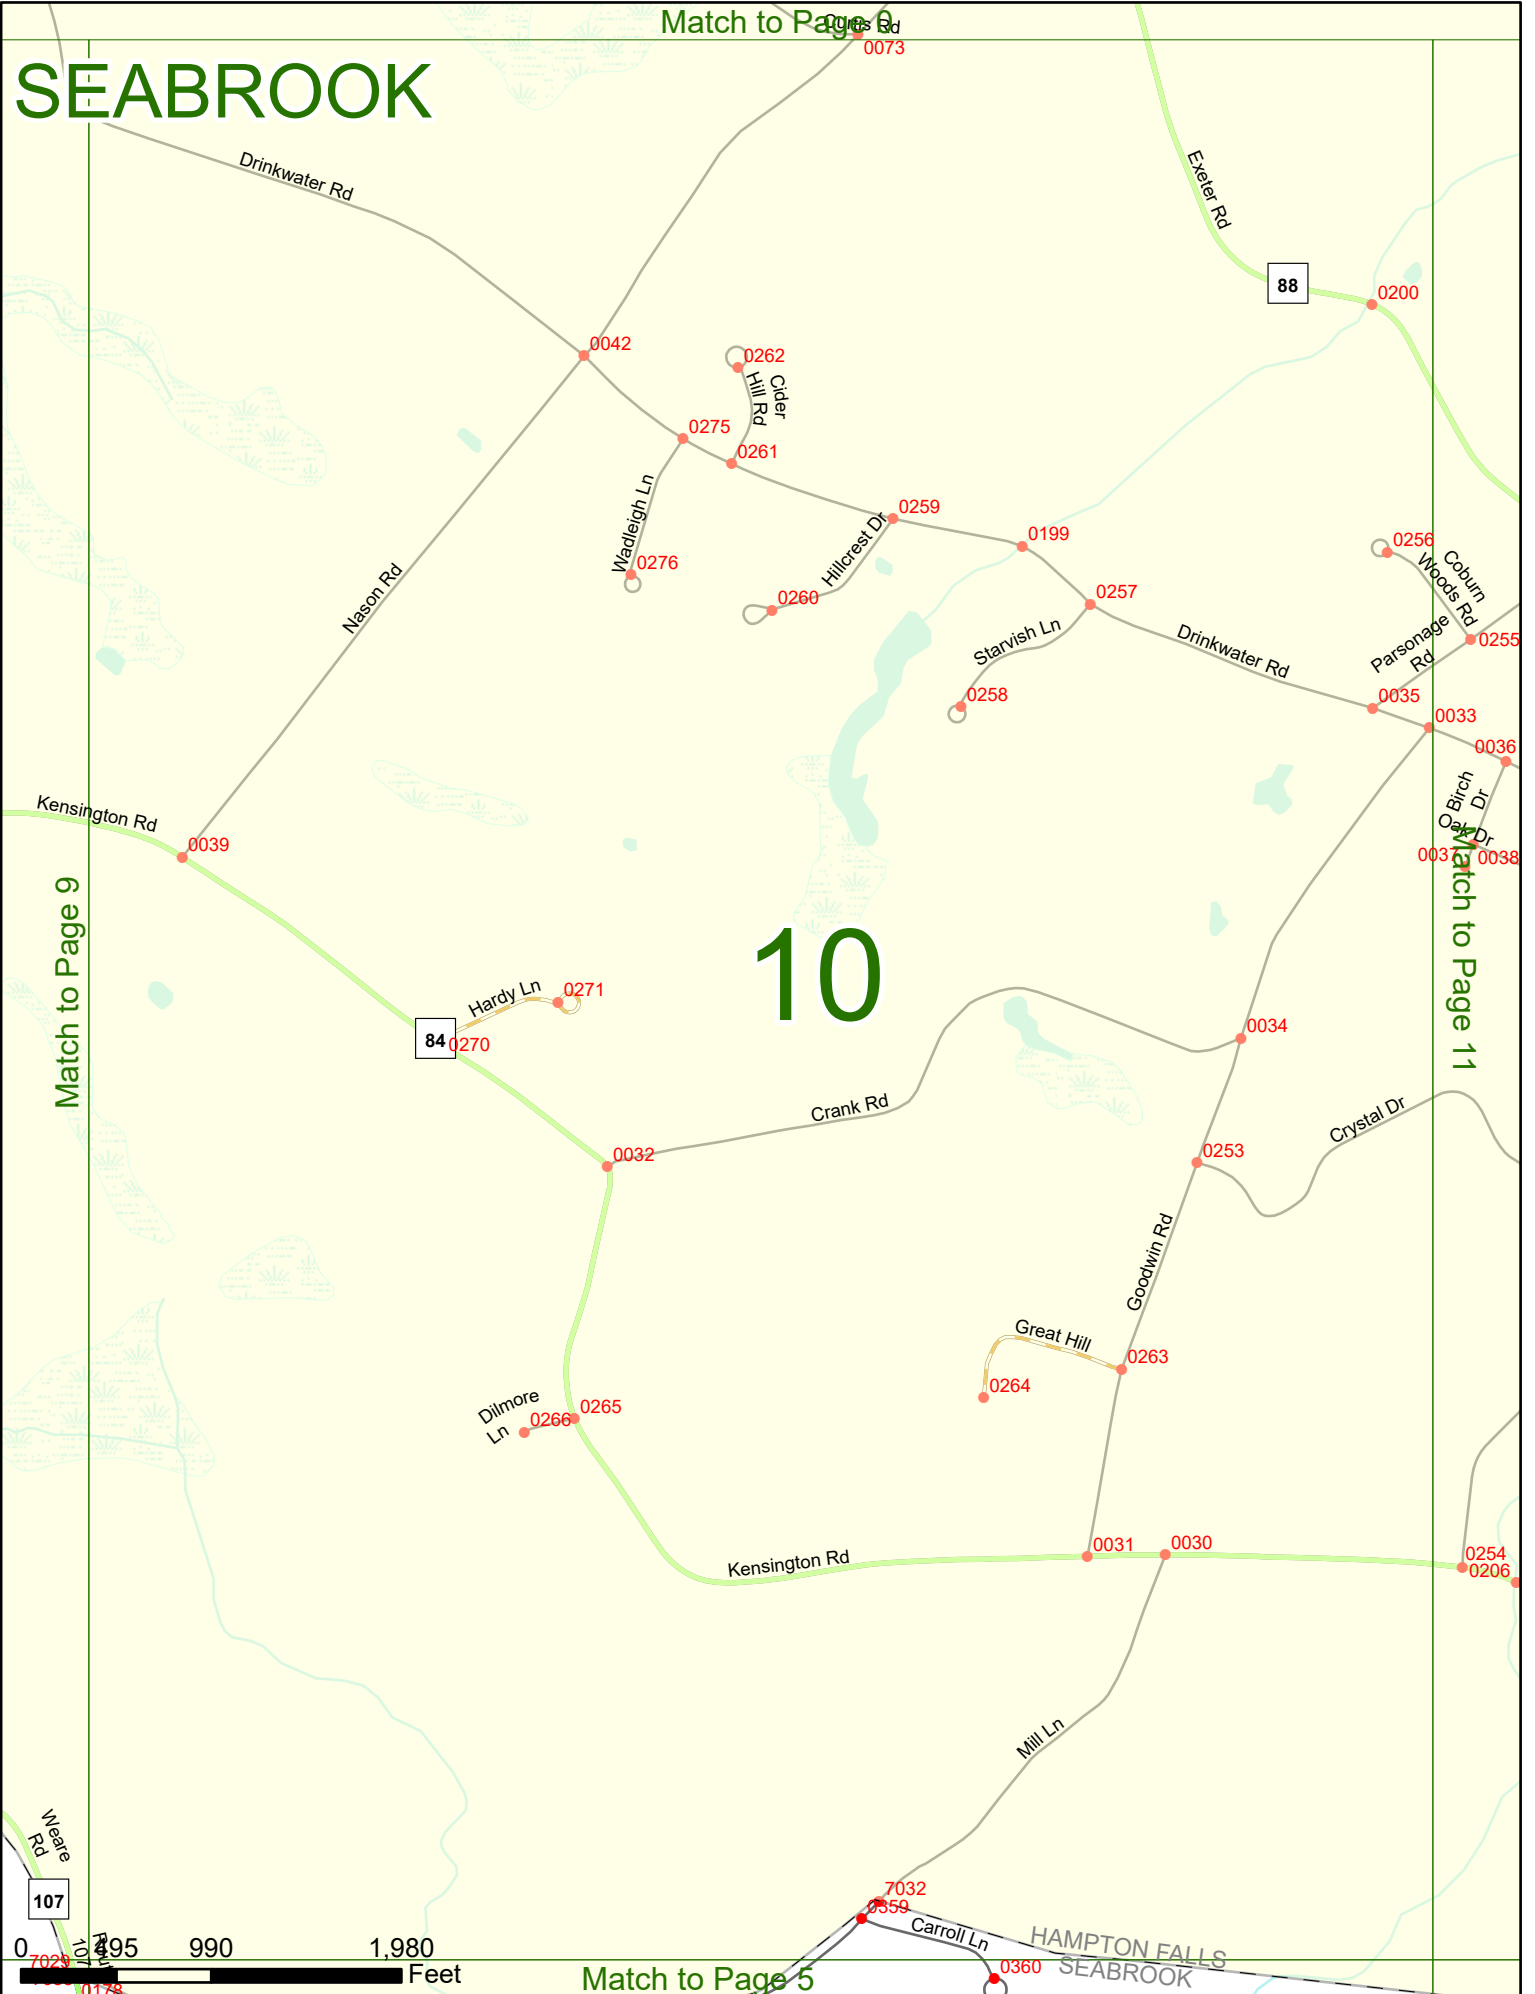

2023 Nodal Reference Bookmap

LEGEND

NHDOT will accept crash locations based on the State of NH Uniform Police Traffic Accident Report.

Crash occurred on:

Option 1 Street Address
 123 Main Street

Option 2 Route No and/or Distance from NESW Intesecting Road, Bridge,
 Street name Intersecting Street Town/County line
 Main Street 500 E Oak Street

Match to Page 0

9

Match to Page 0

Match to Page 10

0 495 990 1,980 Feet

Match to Page 4

SEABROOK

Match to Page 9

10

Match to Page 5

HAMPTON FALLS
SEABROOK

SEABROOK

Match to Page 0

Match to Page 10

Match to Page 12

Match to Page 6