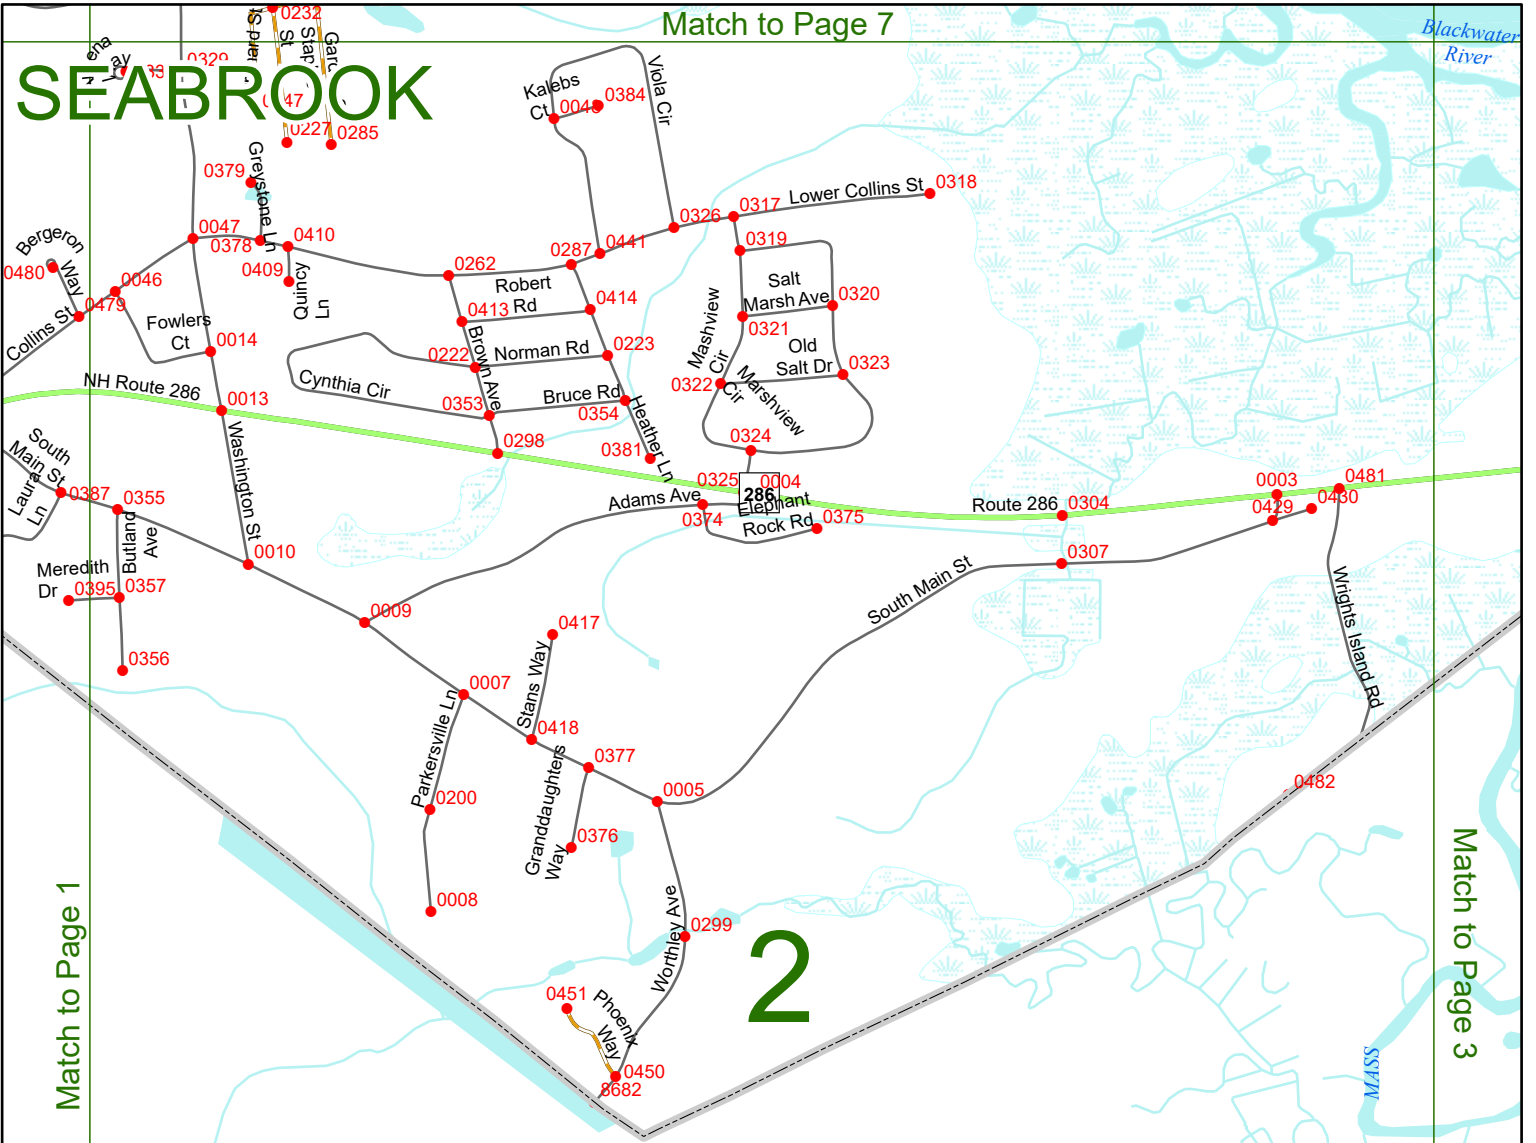

SEABROOK

Match to Page 7

Blackwater River

MASSACHUSETTS

0 495 990 1,980 Feet

Match to Page 0

Match to Page 1

Match to Page 3