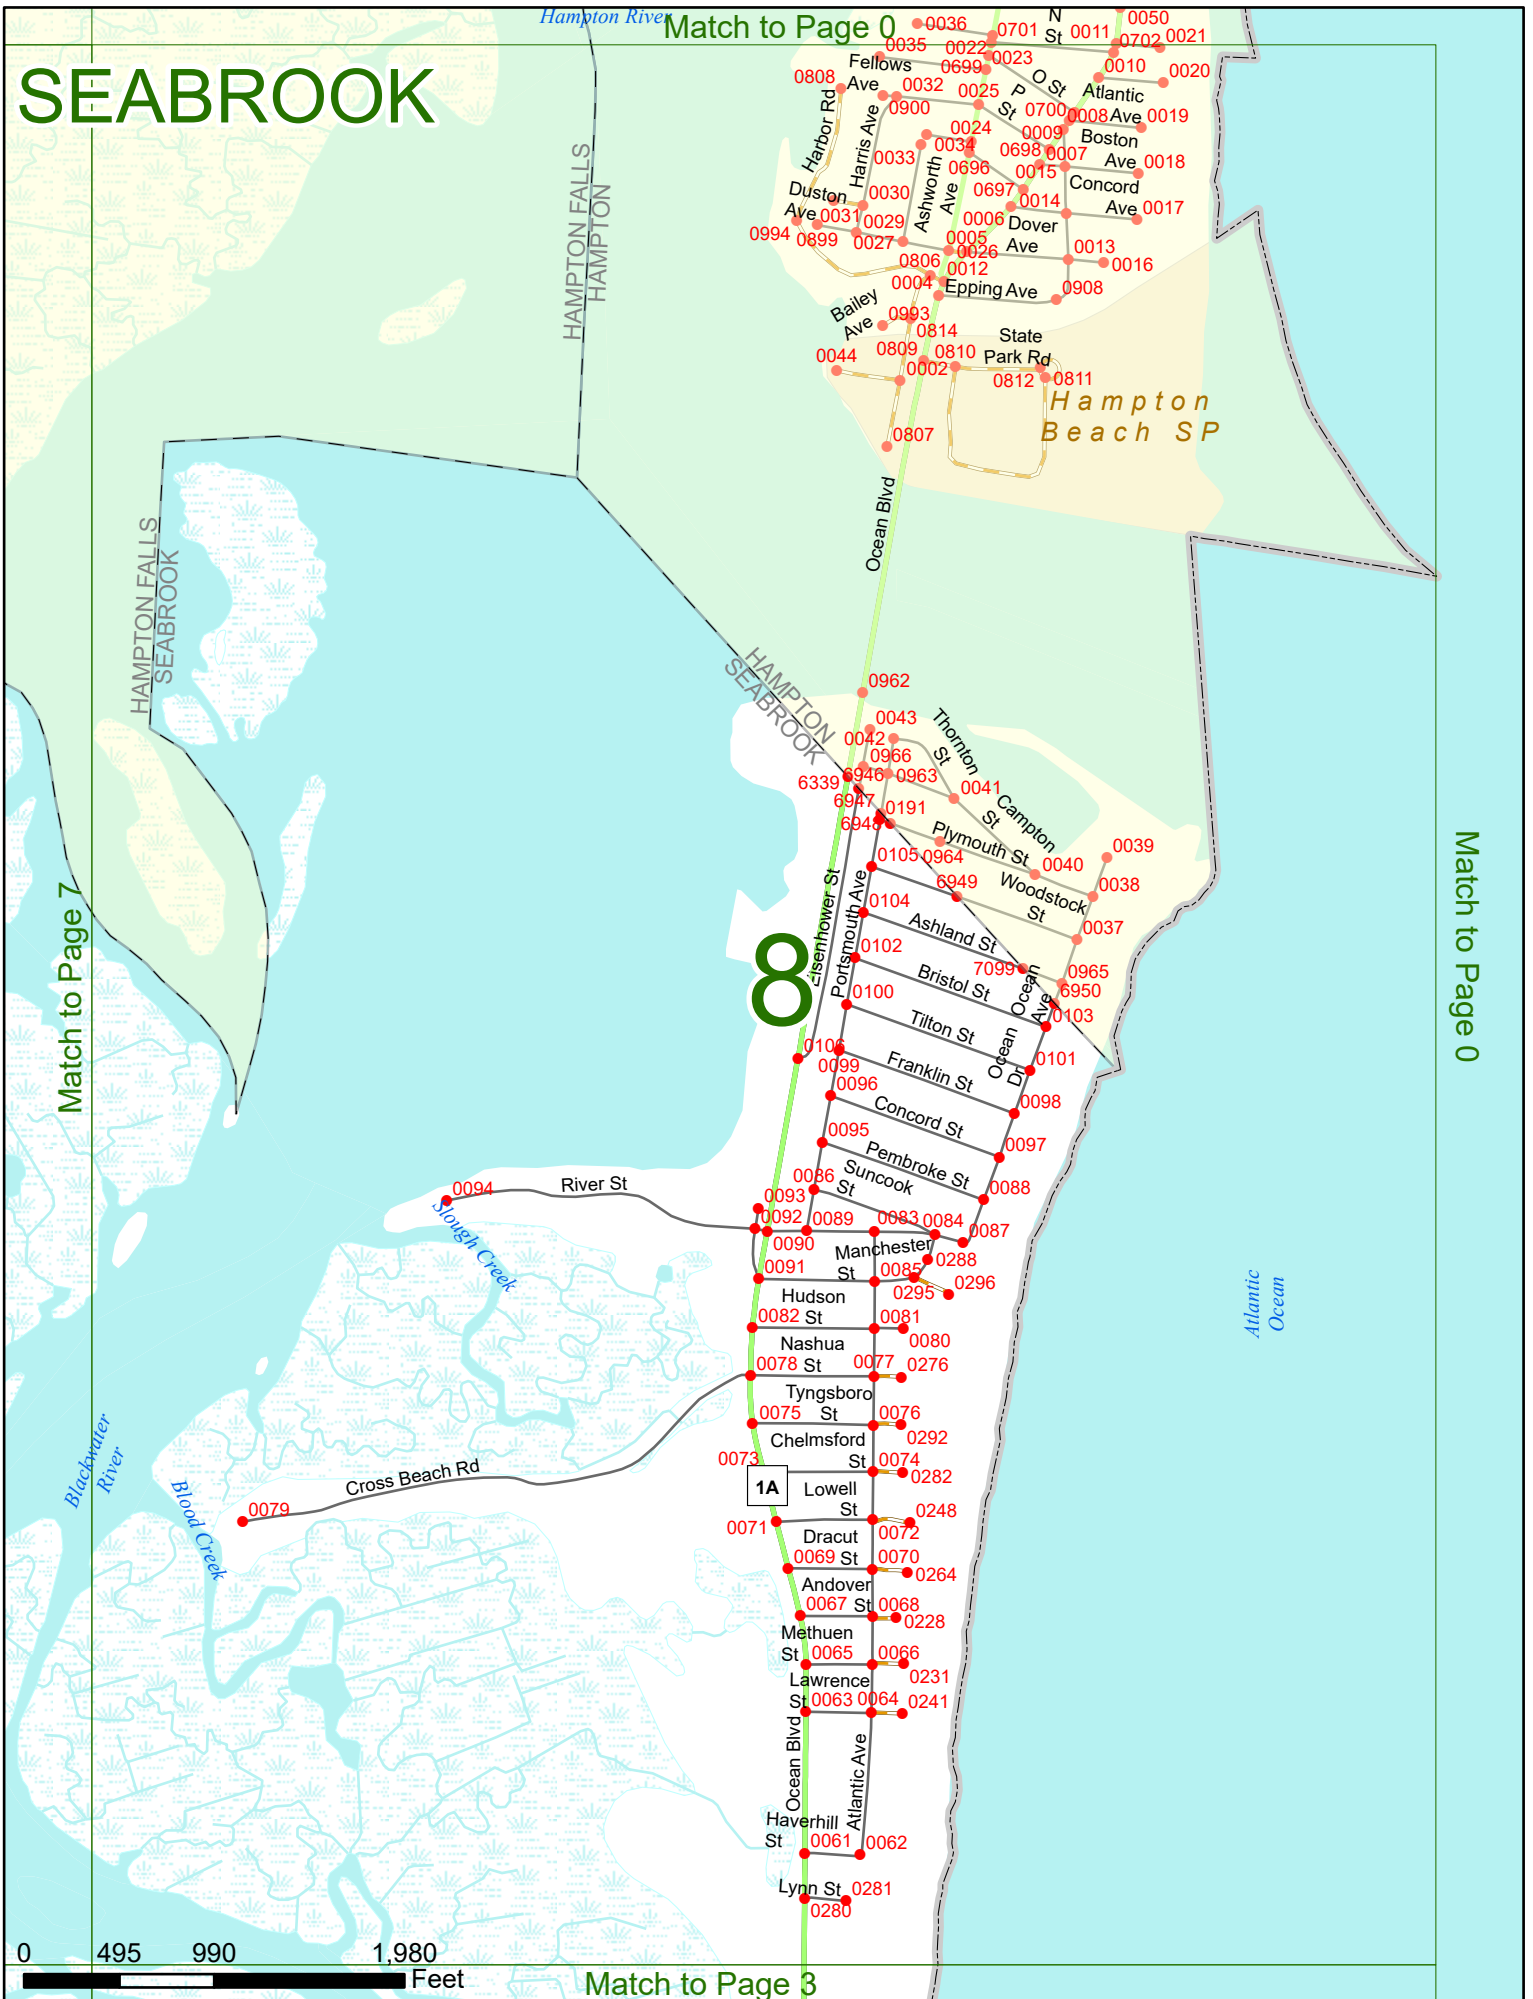

2023 Nodal Reference Bookmap

LEGEND

NHDOT will accept crash locations based on the State of NH Uniform Police Traffic Accident Report.

Crash occurred on:

Option 1 Street Address
 123 Main Street

Option 2 Route No and/or Distance from NESW Intesecting Road, Bridge,
 Street name Intersecting Street Town/County line
 Main Street 500 E Oak Street

Match to Page 5

4

MASSACHUSETTS

0 495 990 1,980 Feet

Match to Page 0

SEABROOK

Match to Page 10

0 495 990 1,980 Feet

Match to Page 0

SEABROOK

6

SEABROOK

7

Match to Page 6

Match to Page 8

Match to Page 2

SEABROOK

Match to Page 0

Match to Page 7

Match to Page 0

8

0 495 990 1,980 Feet

Match to Page 3

SEABROOK