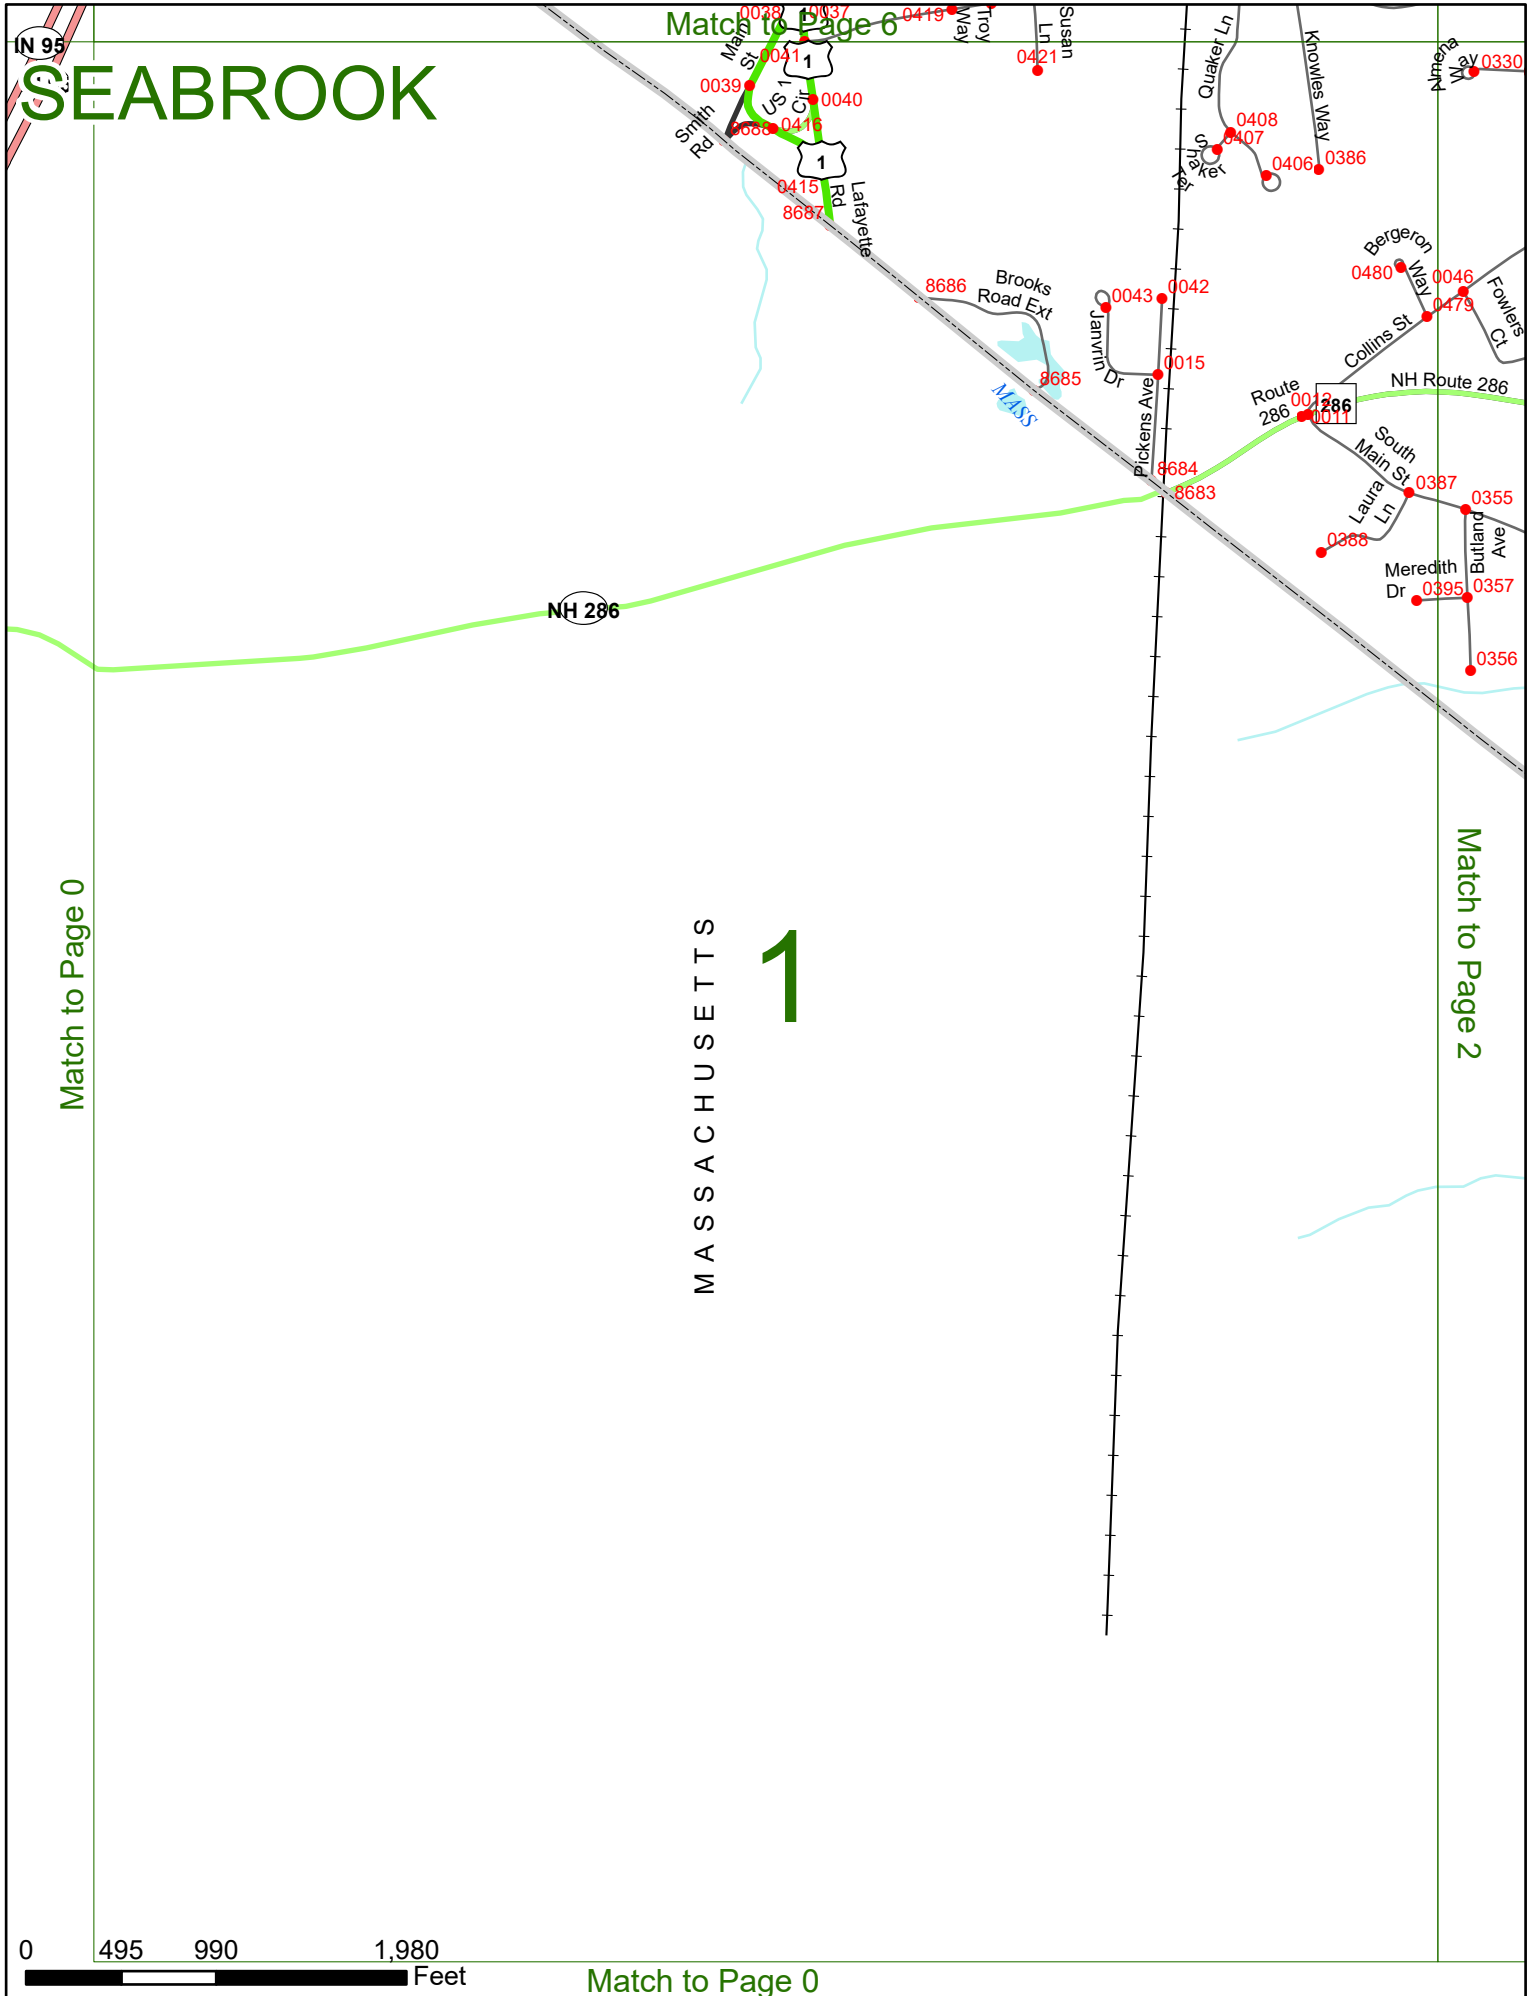

2023 Nodal Reference Bookmap

LEGEND

NHDOT will accept crash locations based on the State of NH Uniform Police Traffic Accident Report.

Crash occurred on:

Option 1 Street Address
 123 Main Street

Option 2 Route No and/or Distance from NESW Intesecting Road, Bridge,
 Street name Intersecting Street Town/County line
 Main Street 500 E Oak Street

Option 3 First Node Distance from First Node Second Node
 515 212 632

Option 4 Route No and/or Mile Marker on Interstate Only NESW Mile (Marker)
 Street name
 189S 700 feet S 36.8

Option 3 – Example

Street Name Loudon Road
First Node 803
Distance from First Node 318 Ft
Second Node 813

SEABROOK

Match to Page 6

Match to Page 0

MASSACHUSETTS
1

Match to Page 2

0 495 990 1,980 Feet

Match to Page 0

SEABROOK

Match to Page 7

Blackwater River

MASSACHUSETTS

0 495 990 1,980 Feet

Match to Page 0

Match to Page 1

Match to Page 3

SEABROOK