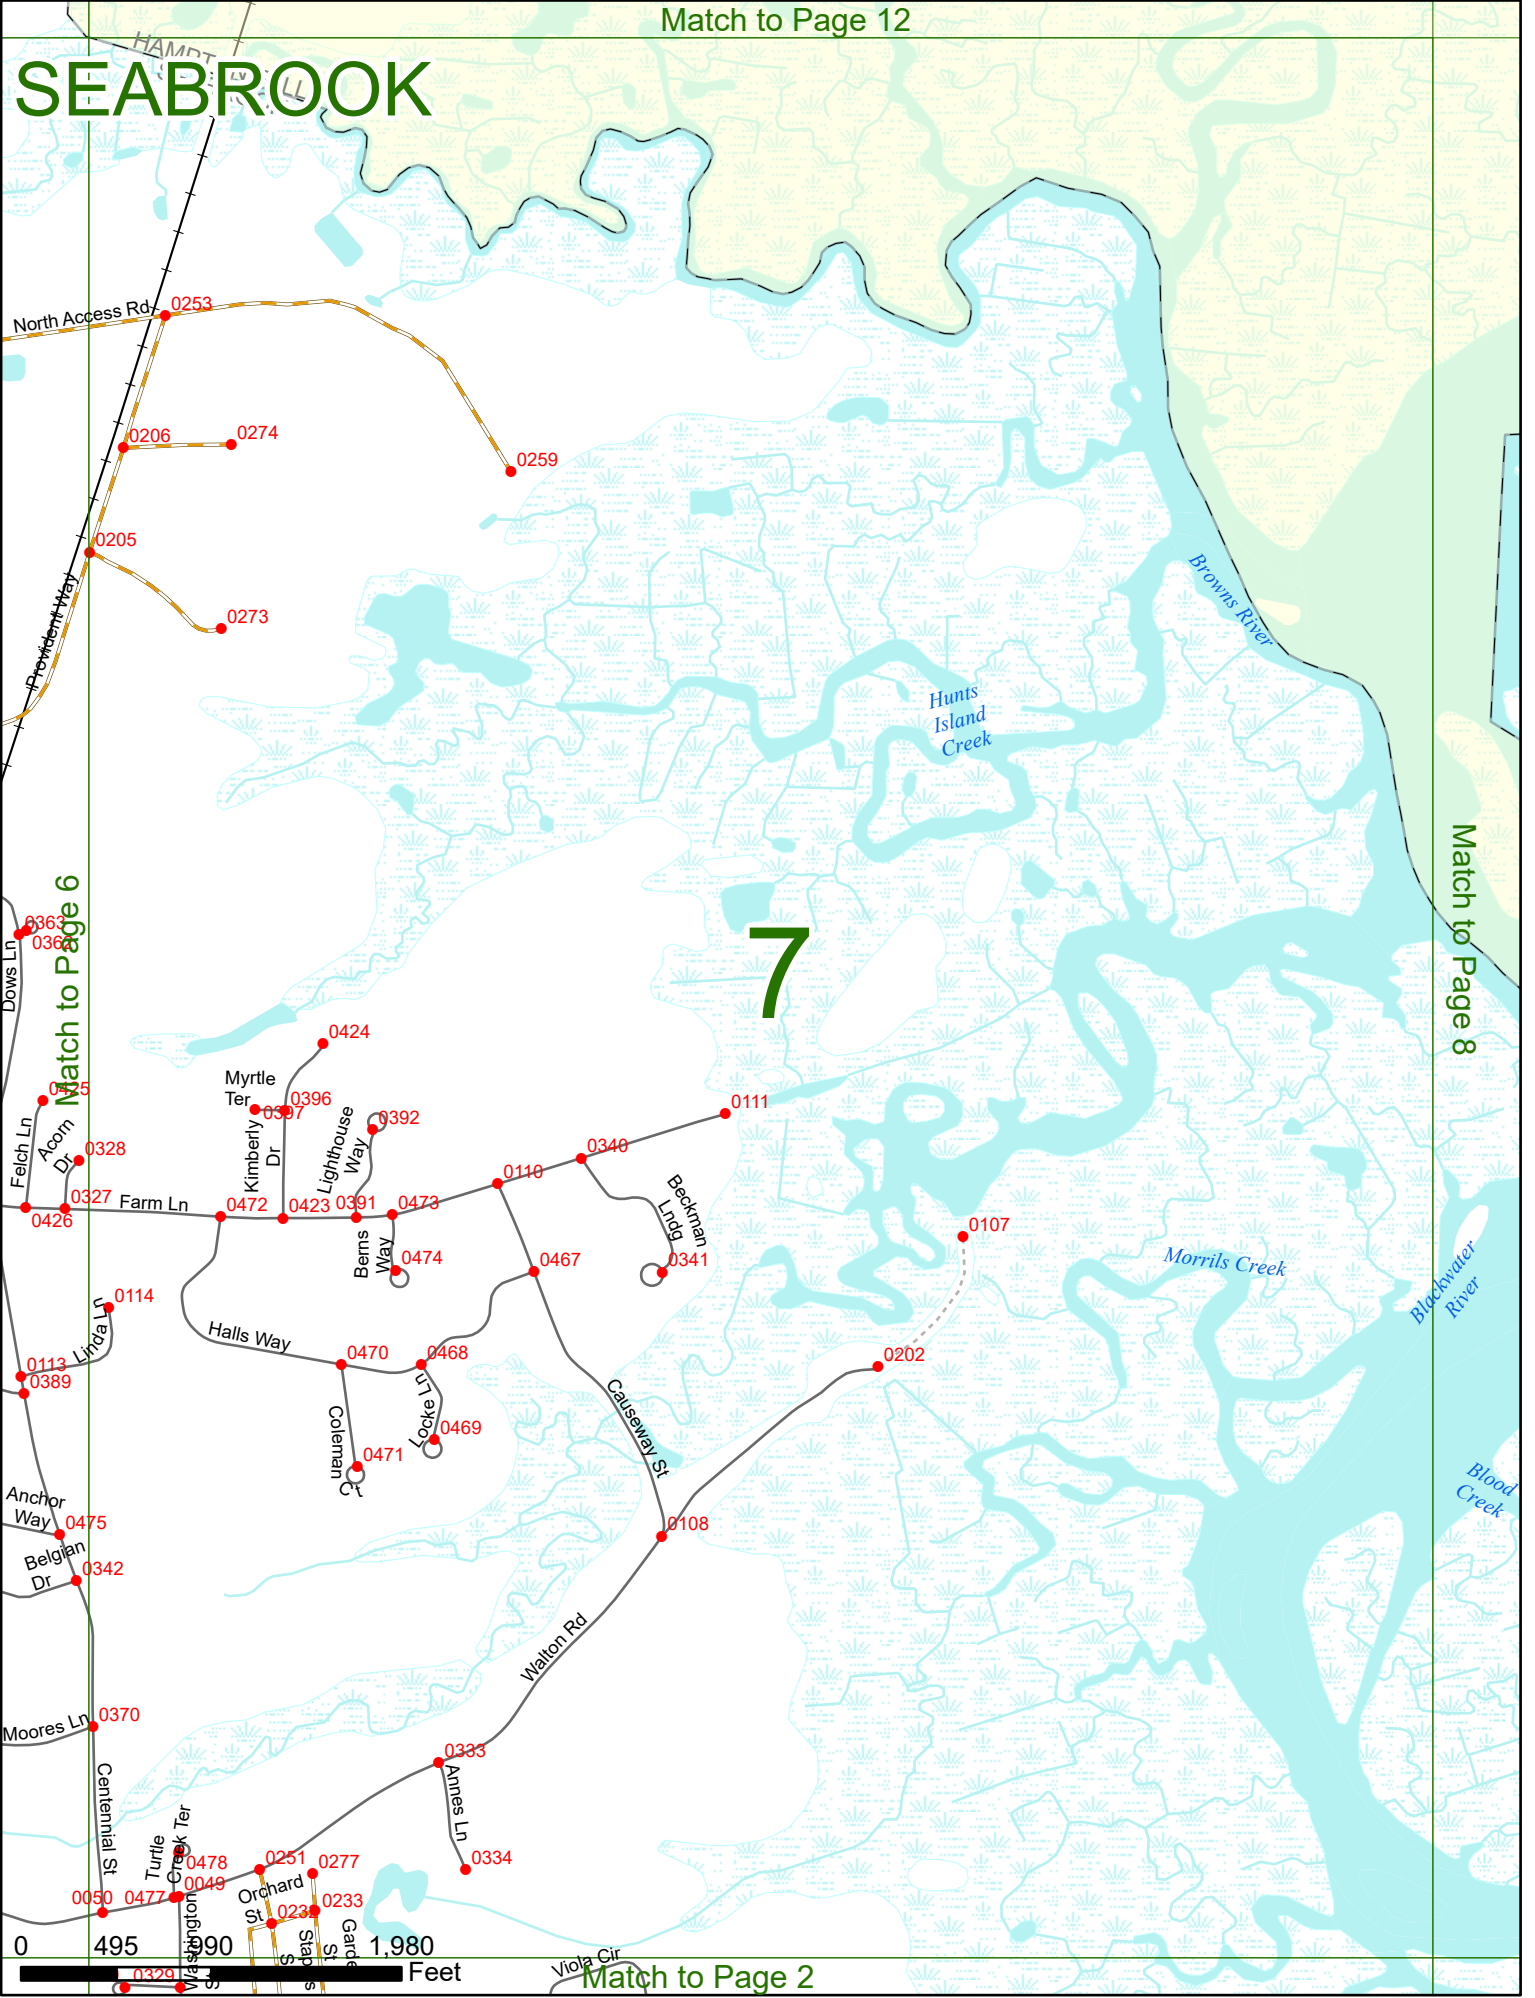

2023 Nodal Reference Bookmap

LEGEND

NHDOT will accept crash locations based on the State of NH Uniform Police Traffic Accident Report.

Crash occurred on:

Option 1 Street Address
 123 Main Street

Option 2 Route No and/or Distance from NESW Intesecting Road, Bridge,
 Street name Intersecting Street Town/County line
 Main Street 500 E Oak Street

Match to Page 5

4

MASSACHUSETTS

0 495 990 1,980 Feet

Match to Page 0

SEABROOK

Match to Page 10

0 495 990 1,980 Feet

Match to Page 0

SEABROOK

6

SEABROOK

7

Match to Page 6

Match to Page 8

Match to Page 2

SEABROOK

Match to Page 0

Match to Page 7

Match to Page 0

8

0 495 990 1,980 Feet

Match to Page 3

SEABROOK