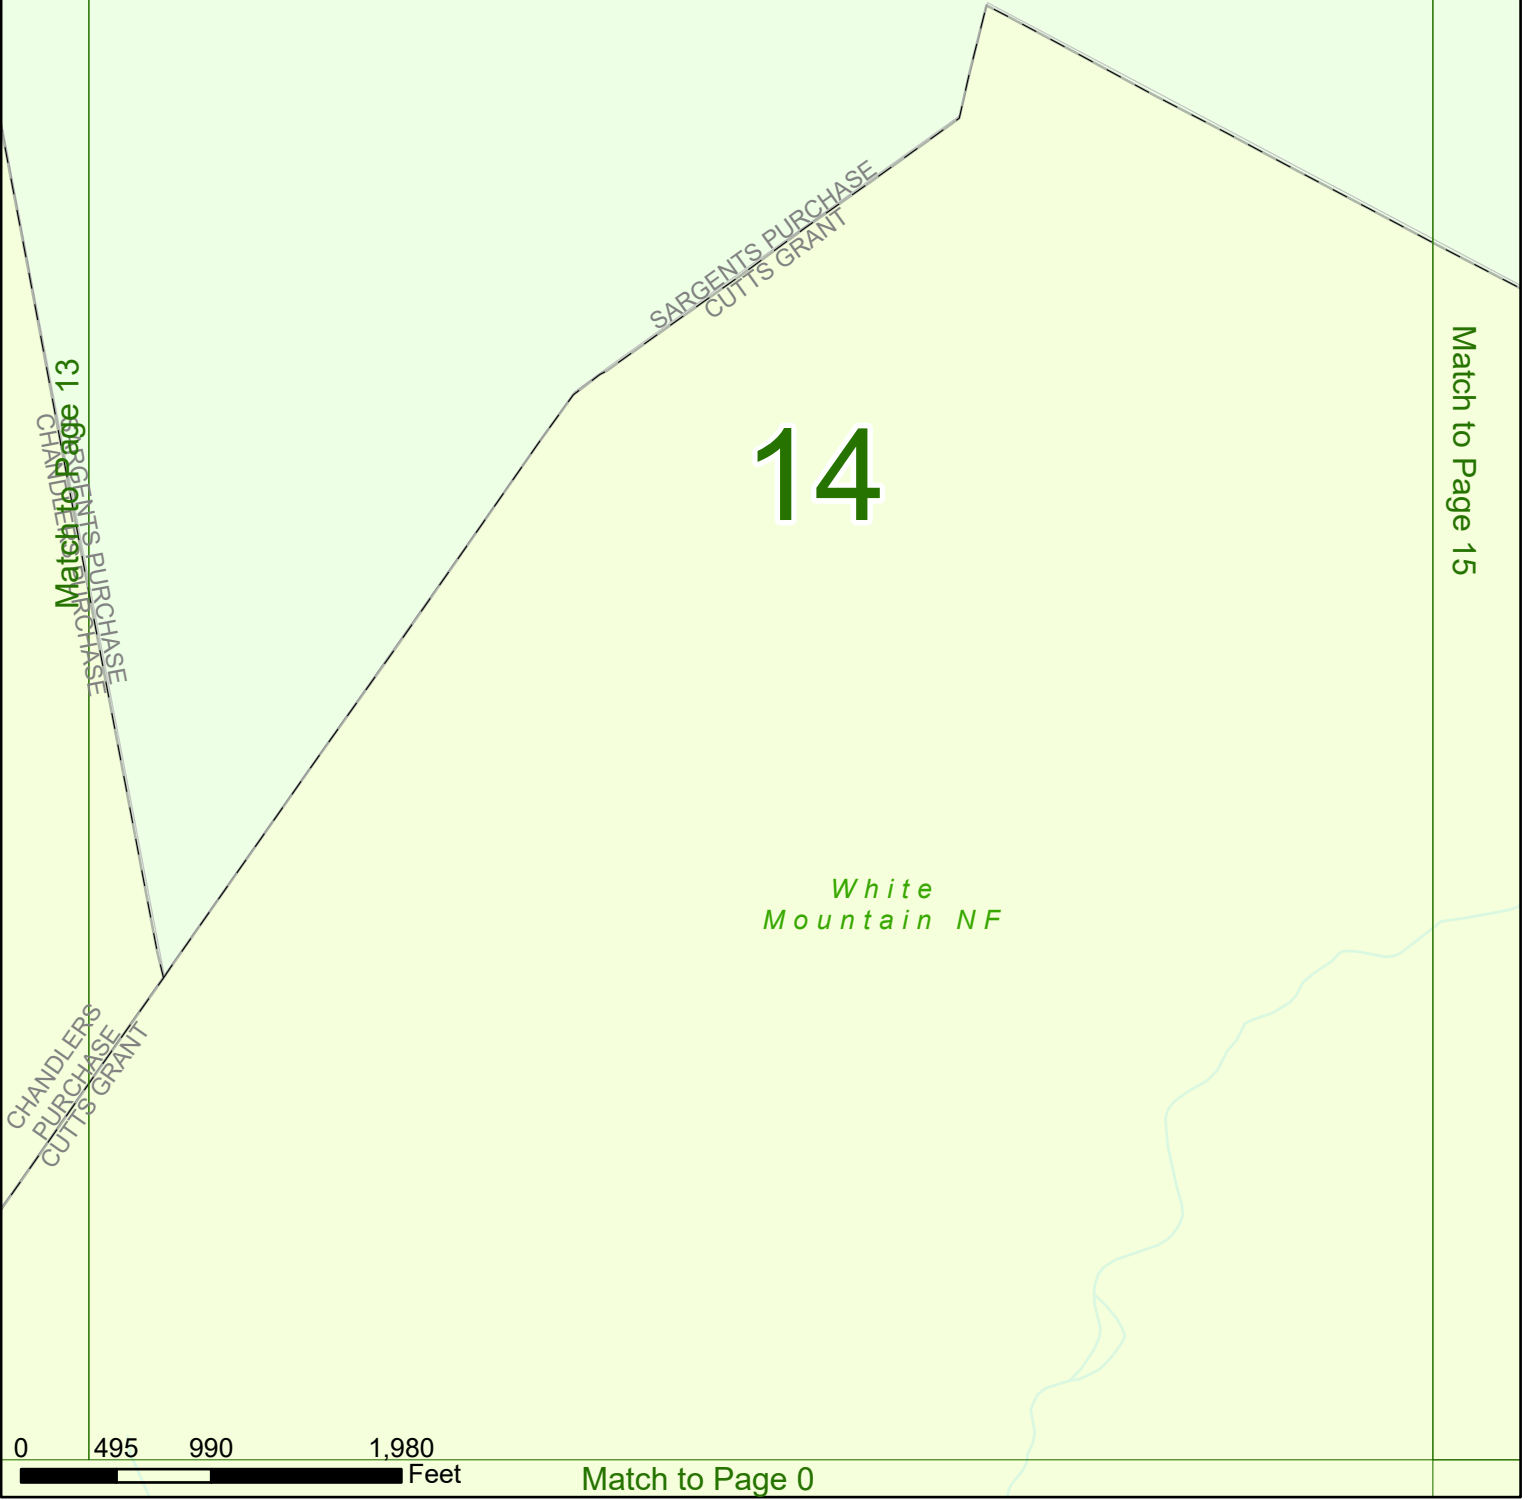

SARGENTS PURCHASE

Match to Page 13

Match to Page 15

14

White Mountain NF

0 495 990 1,980 Feet

Match to Page 0