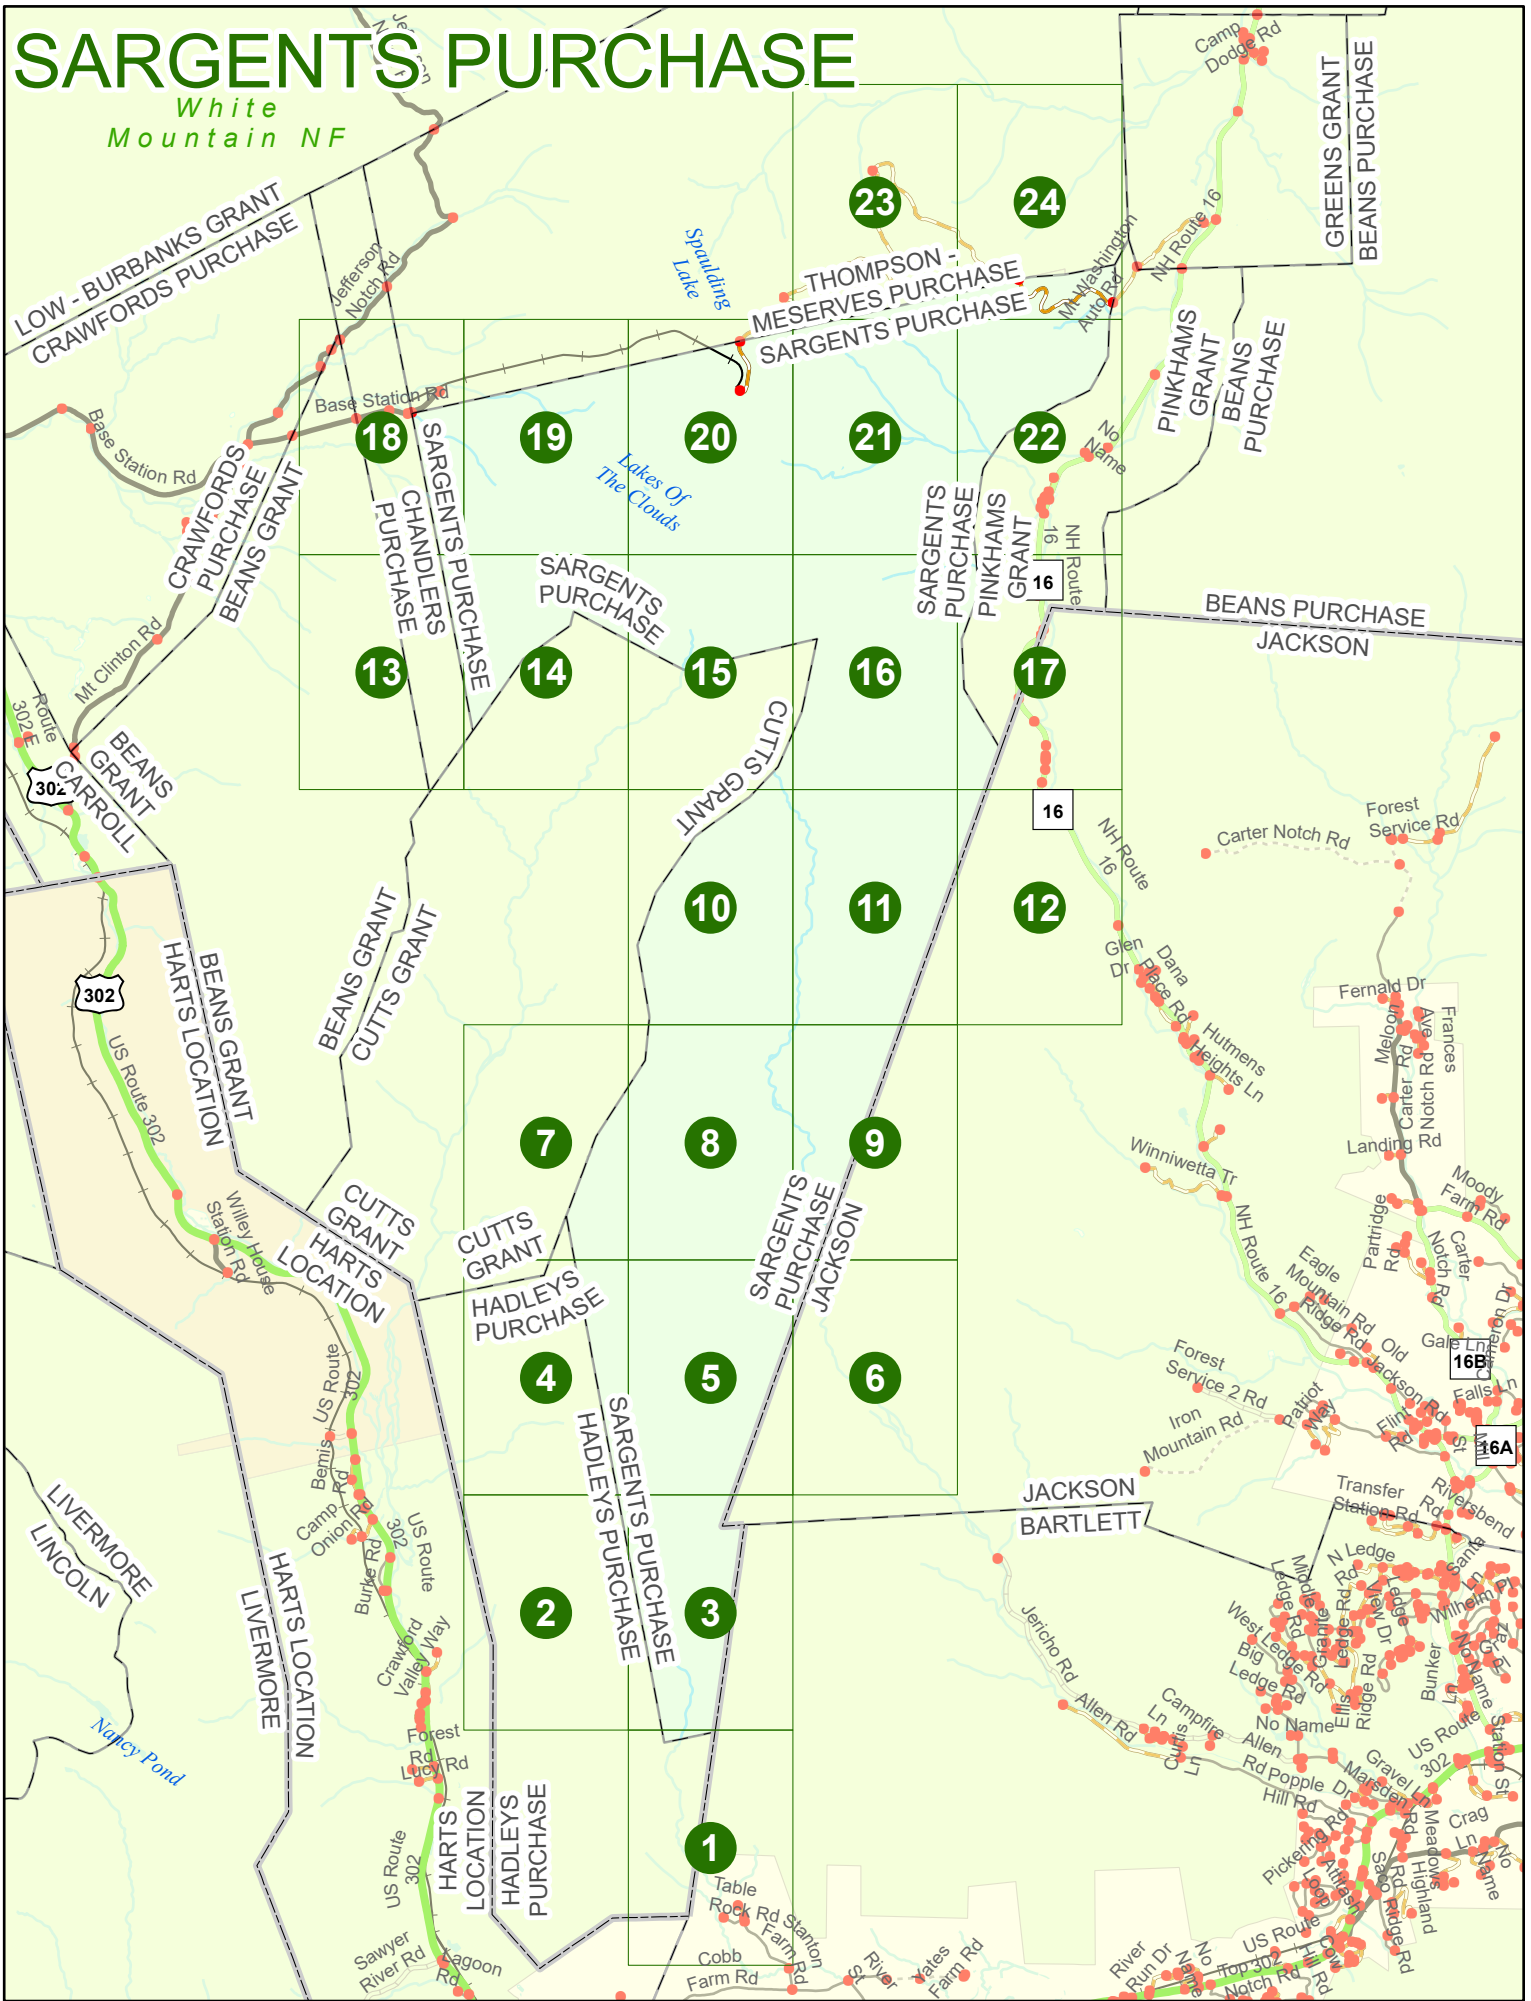

SARGENTS PURCHASE

White Mountain NF