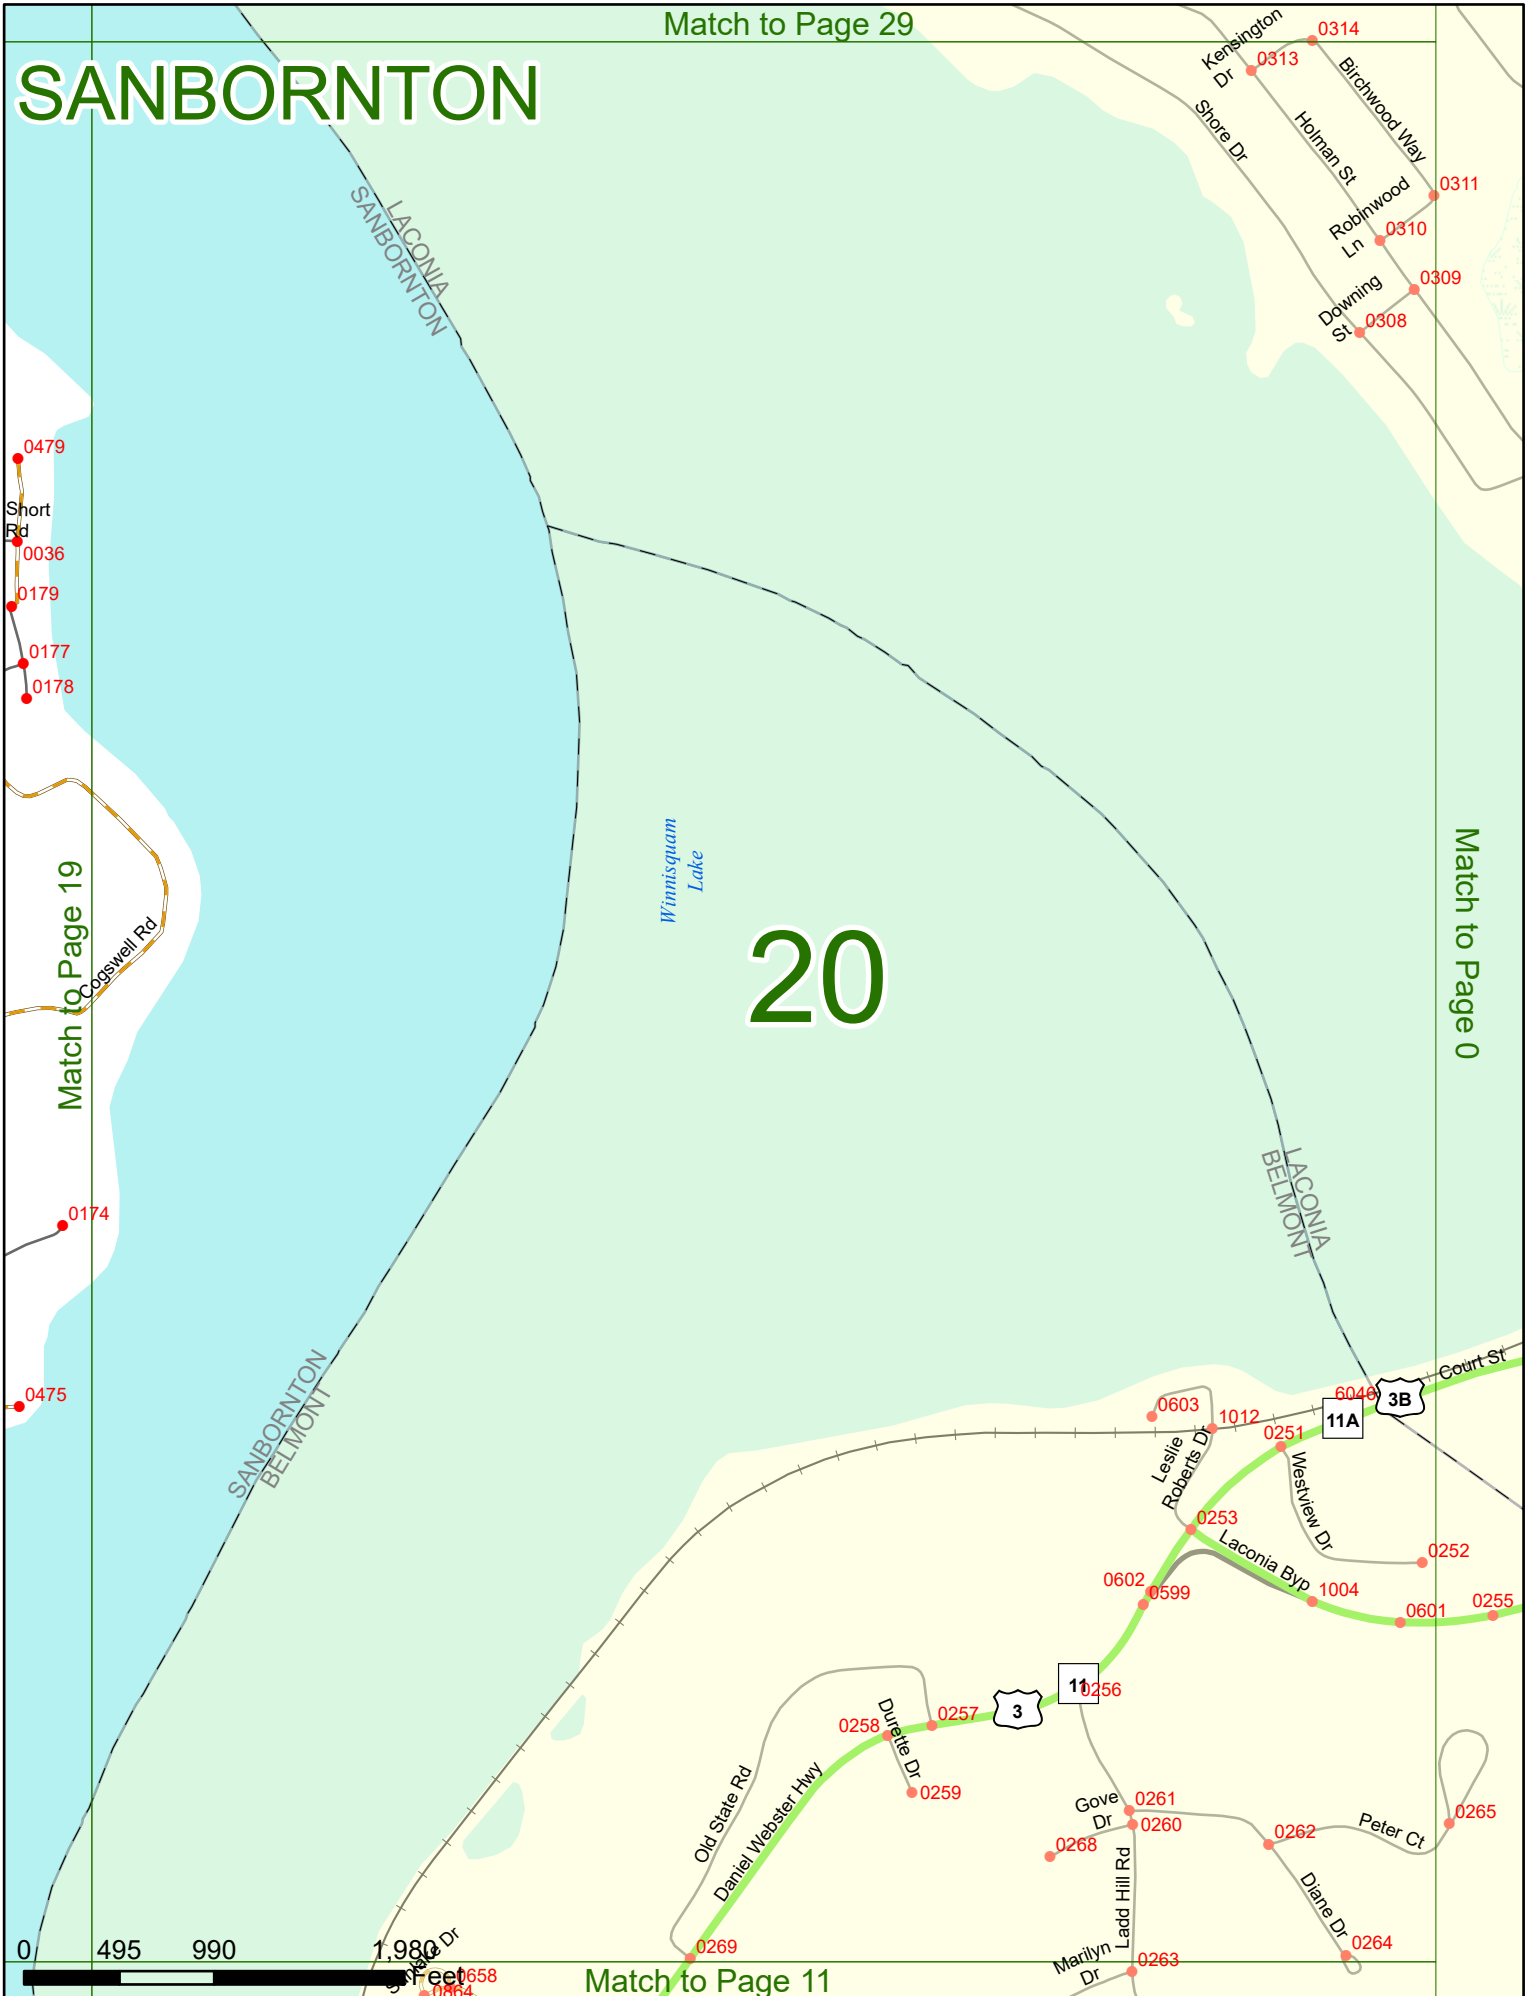

SANBORNTON

Match to Page 19

Match to Page 0

20

Match to Page 11

0 495 990 1,980 Feet
0864 658