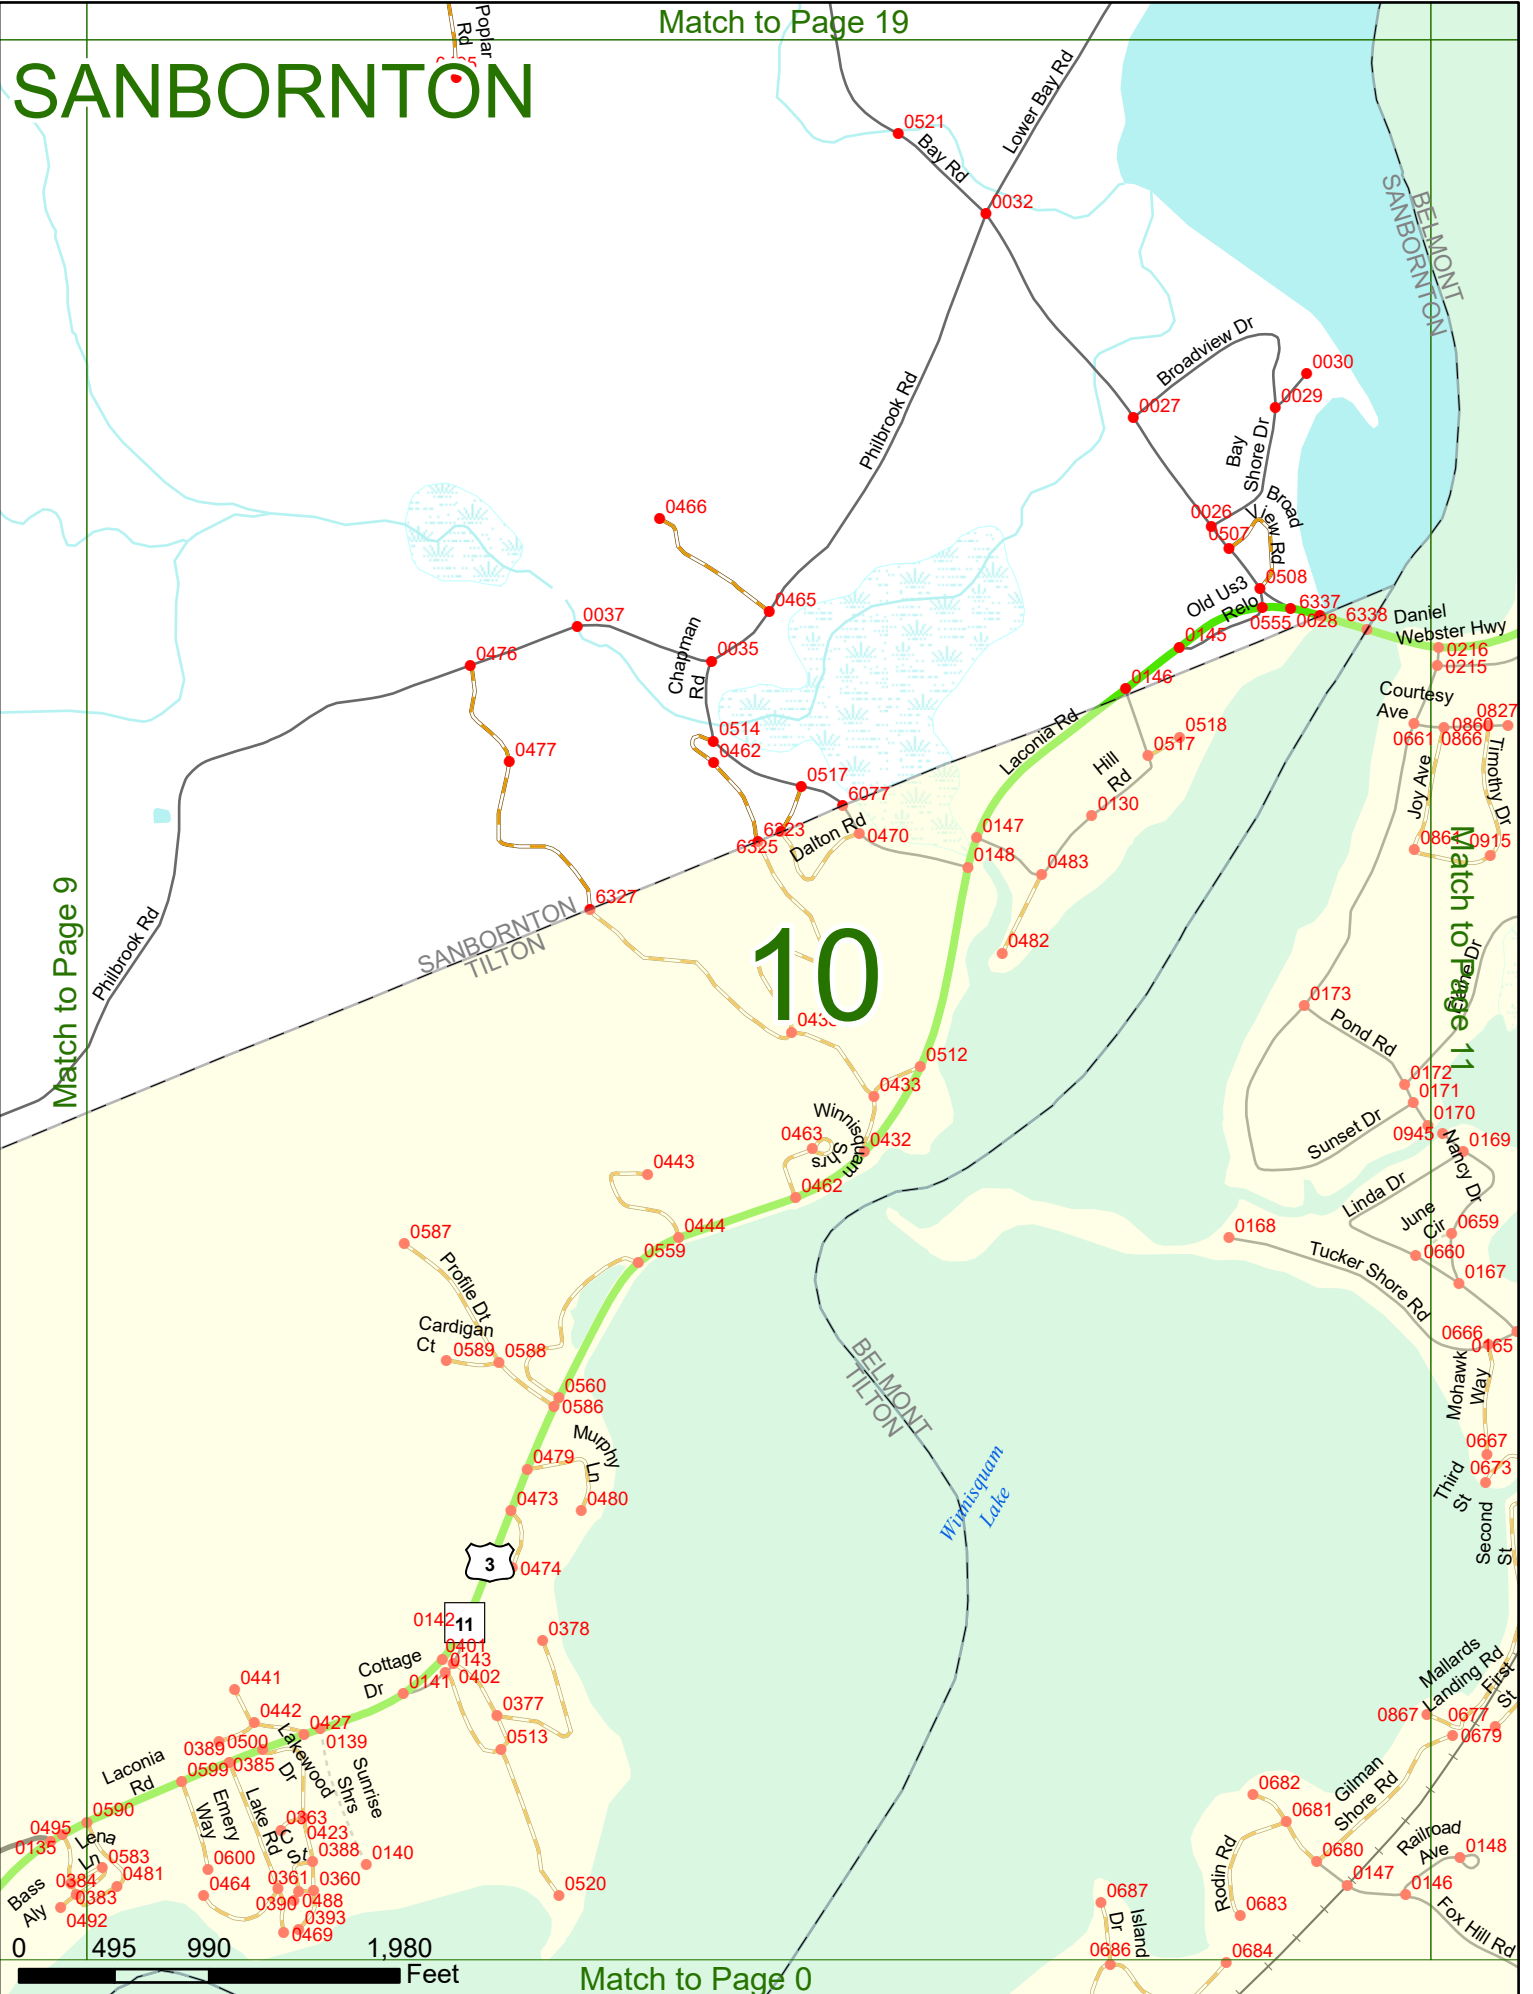

SANBORNTON

Match to Page 19

Match to Page 9

Match to Page 11

10

Match to Page 0