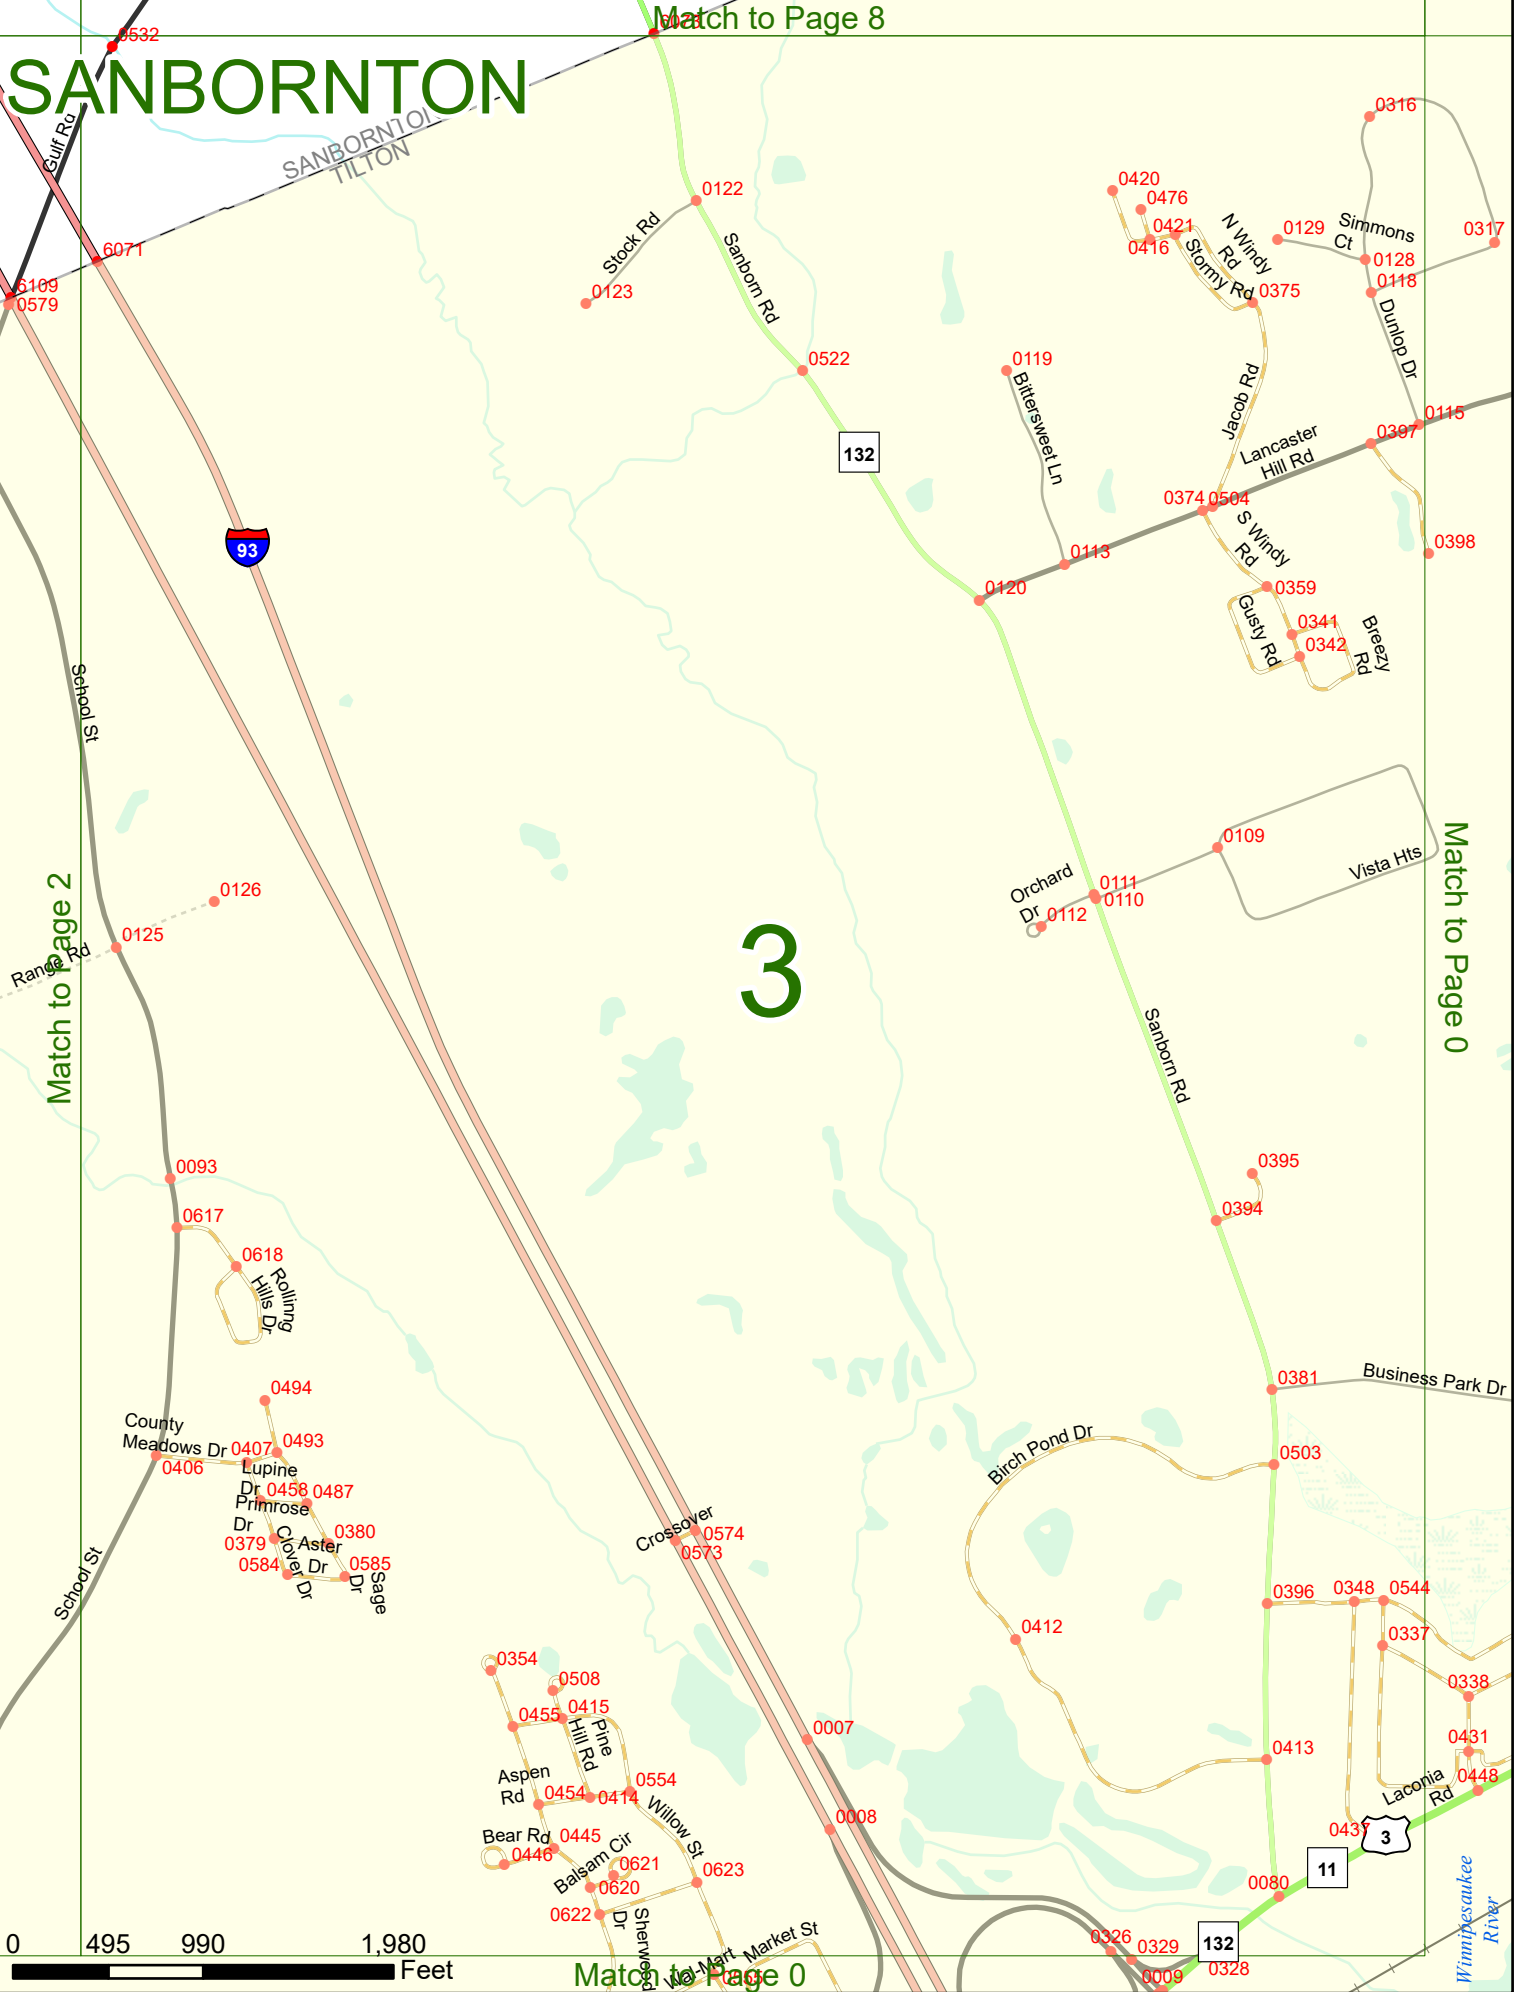

SANBORNTON

Match to Page 8

Match to Page 2

Match to Page 0

3

Match to Page 0

Winnepesaukee River