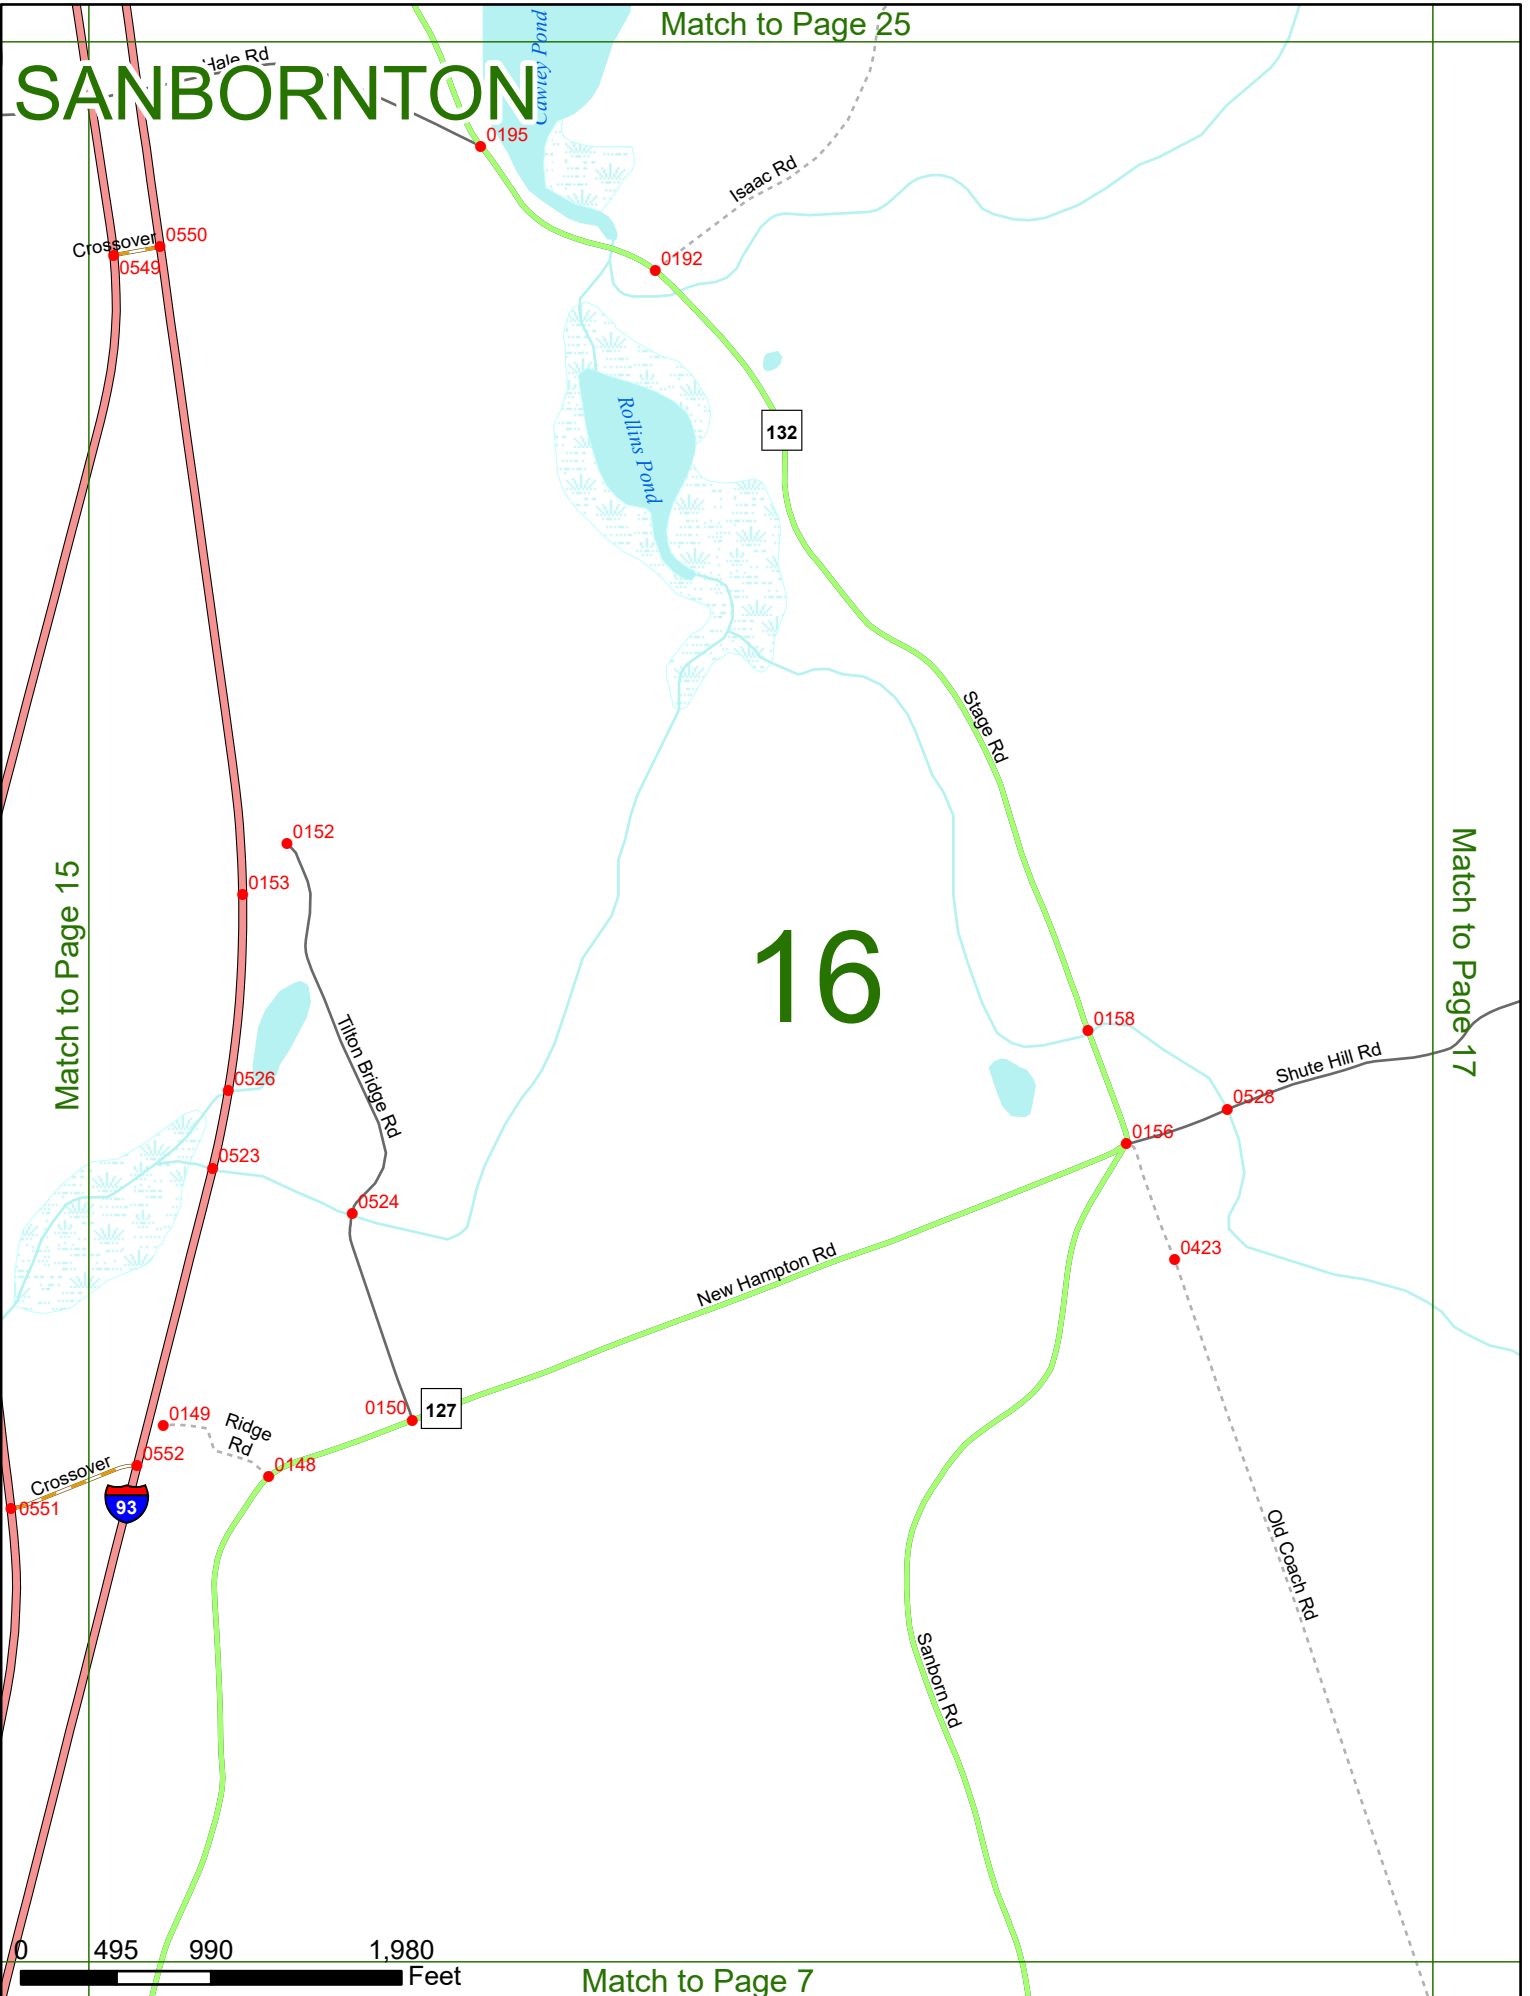

Match to Page 25

SANBORNTON

16

Match to Page 17

Match to Page 15

Match to Page 7