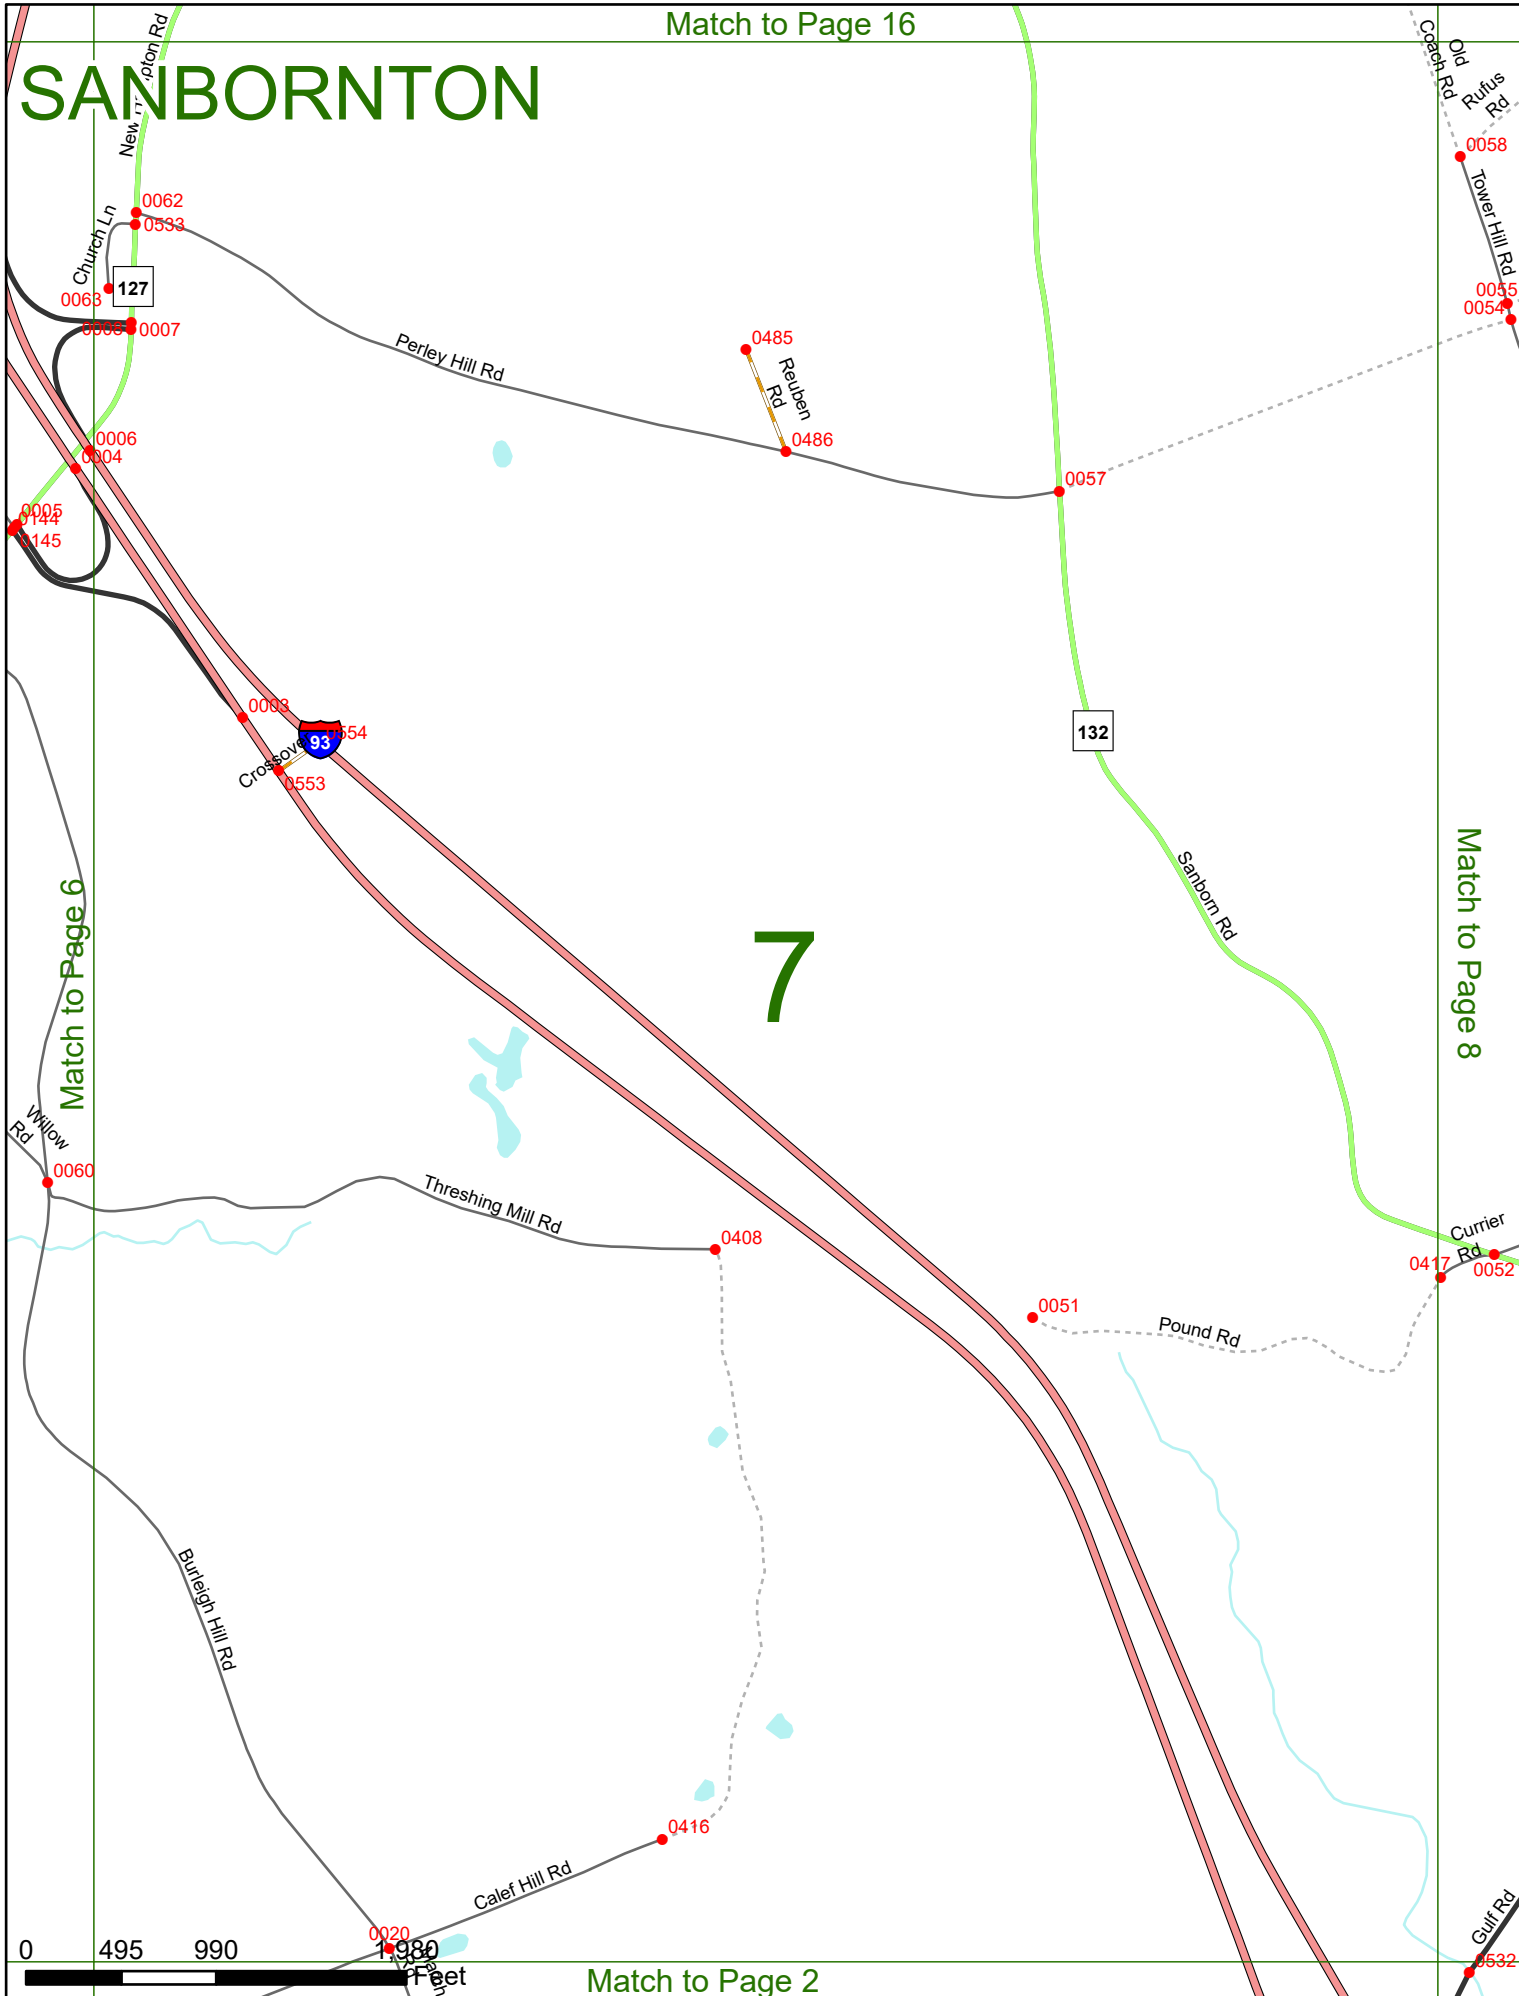

SANBORNTON

Match to Page 6

Match to Page 8

Match to Page 2

0 495 990 Feet