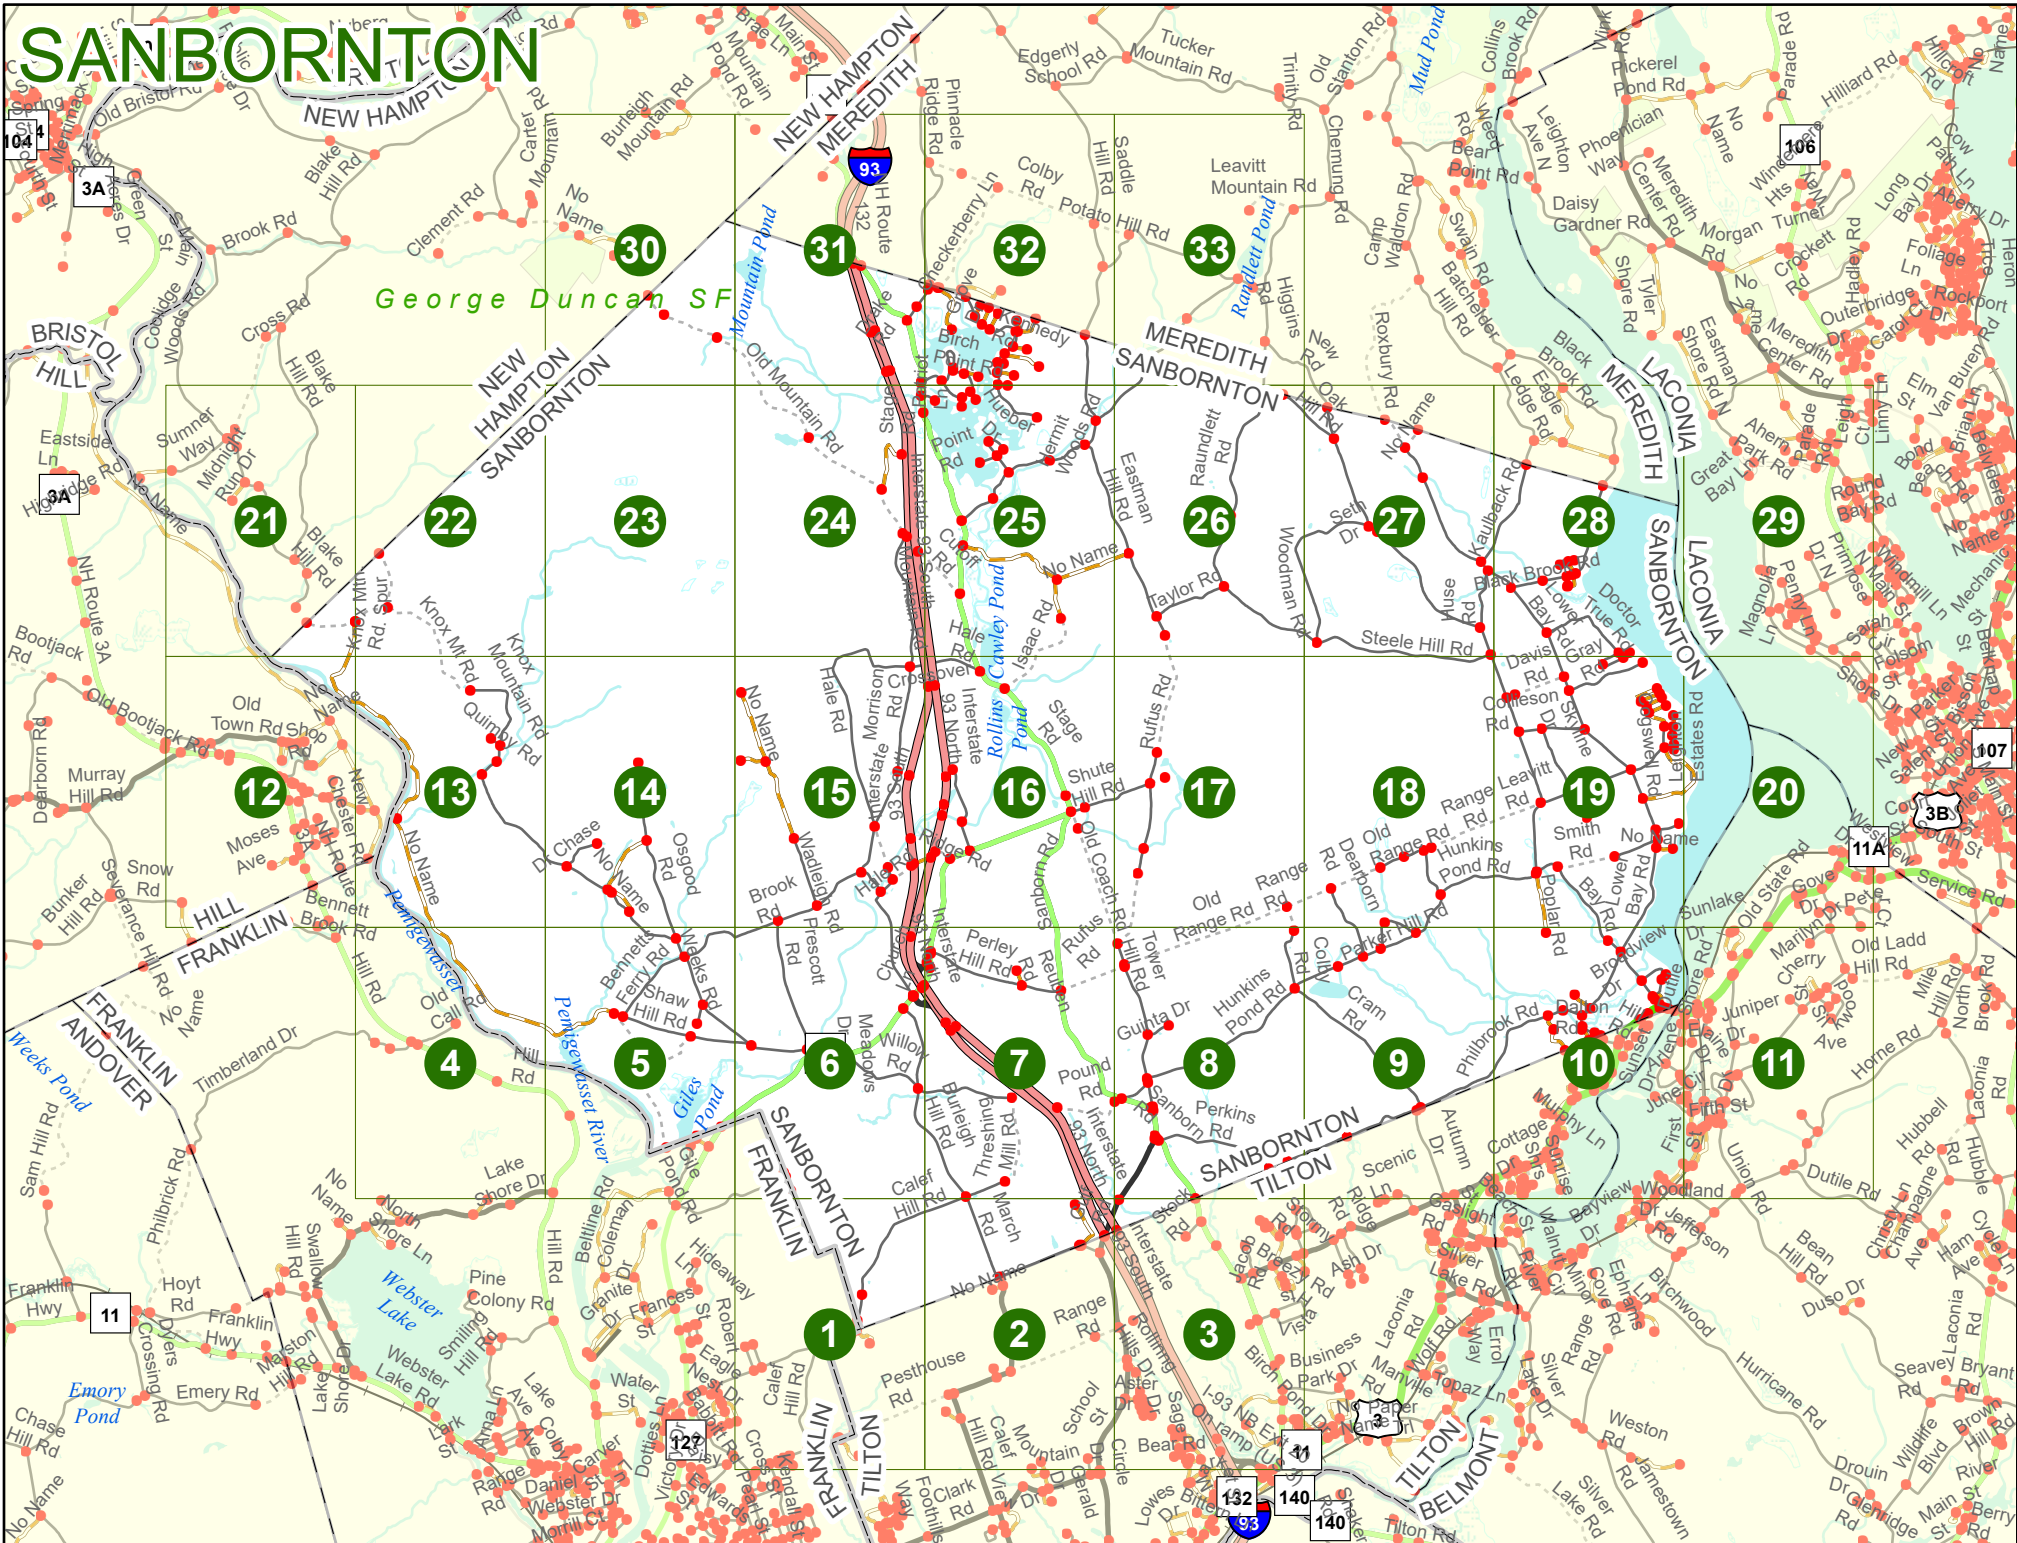

SANBORNTON

George Duncan SF