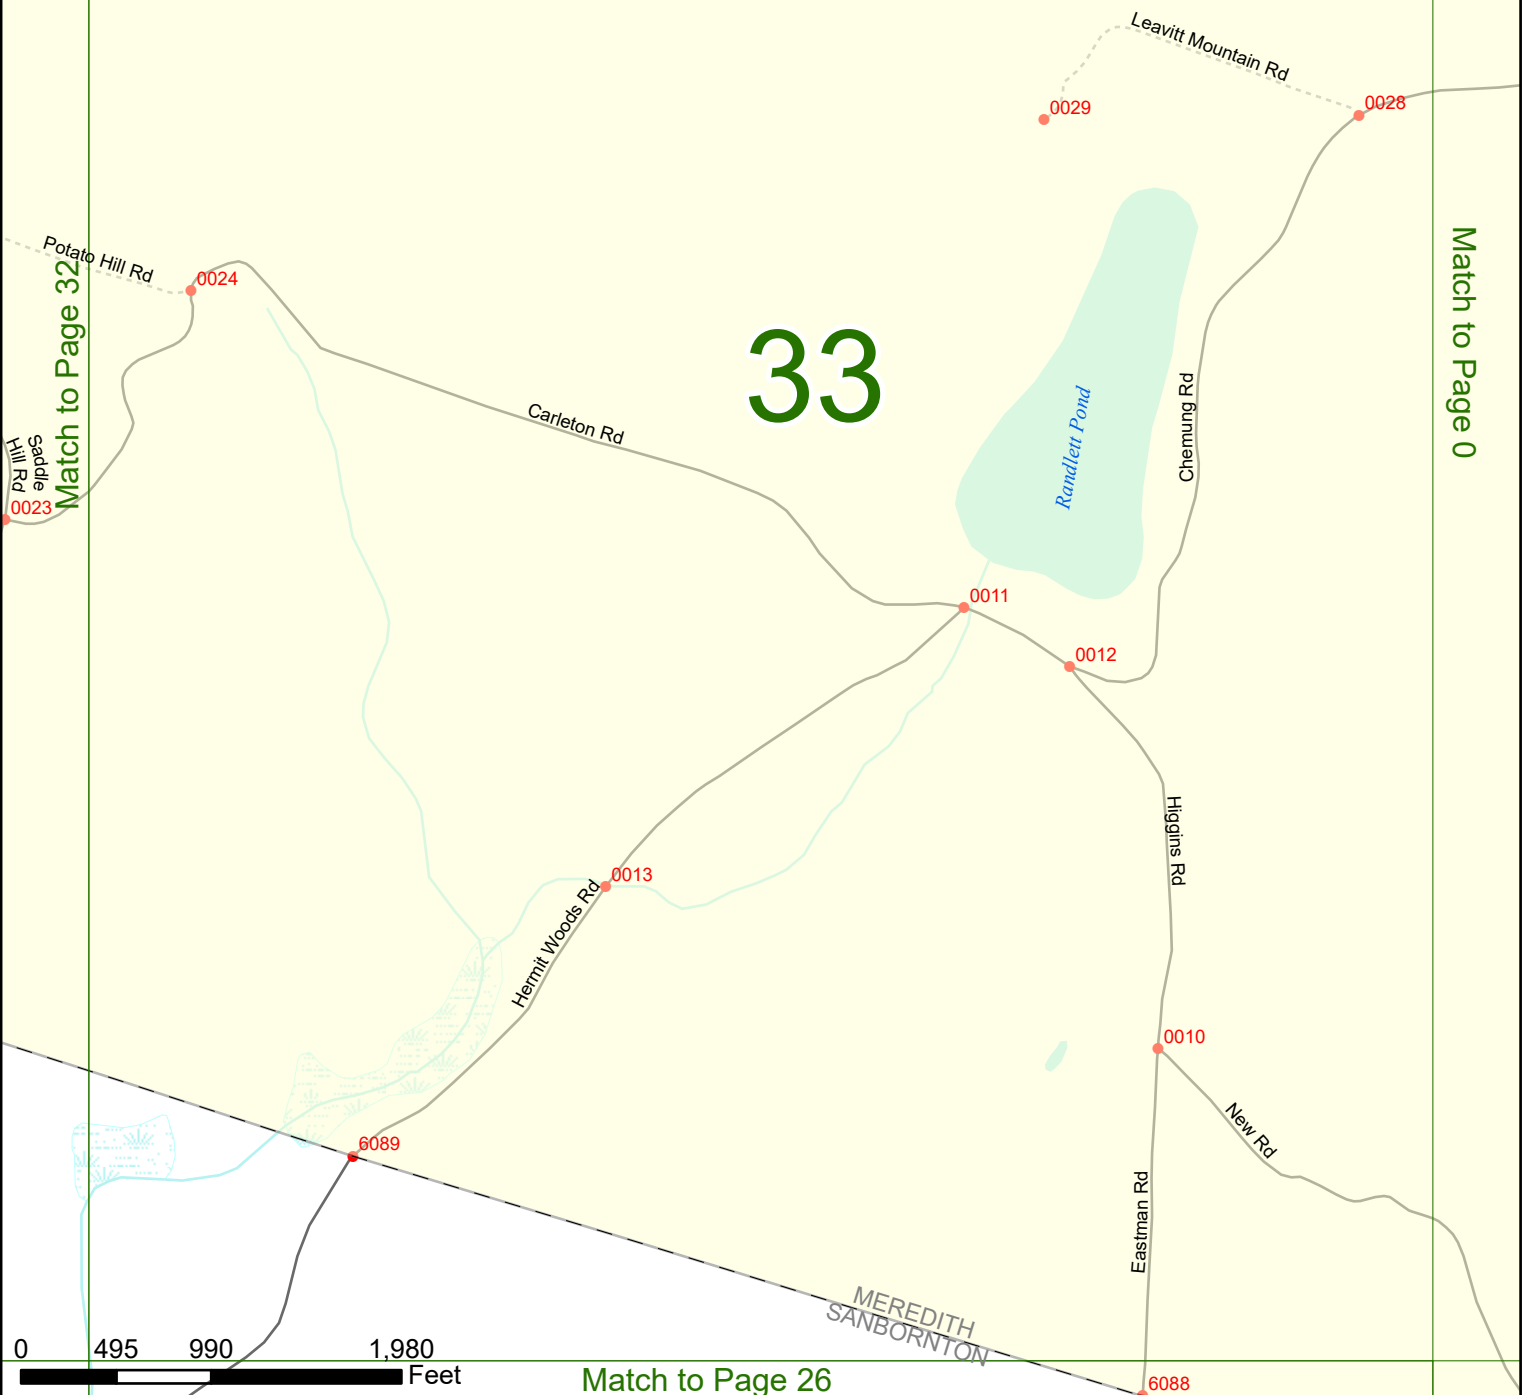

SANBORNTON

33

Match to Page 0

Match to Page 26

MEREDITH
SANBORNTON