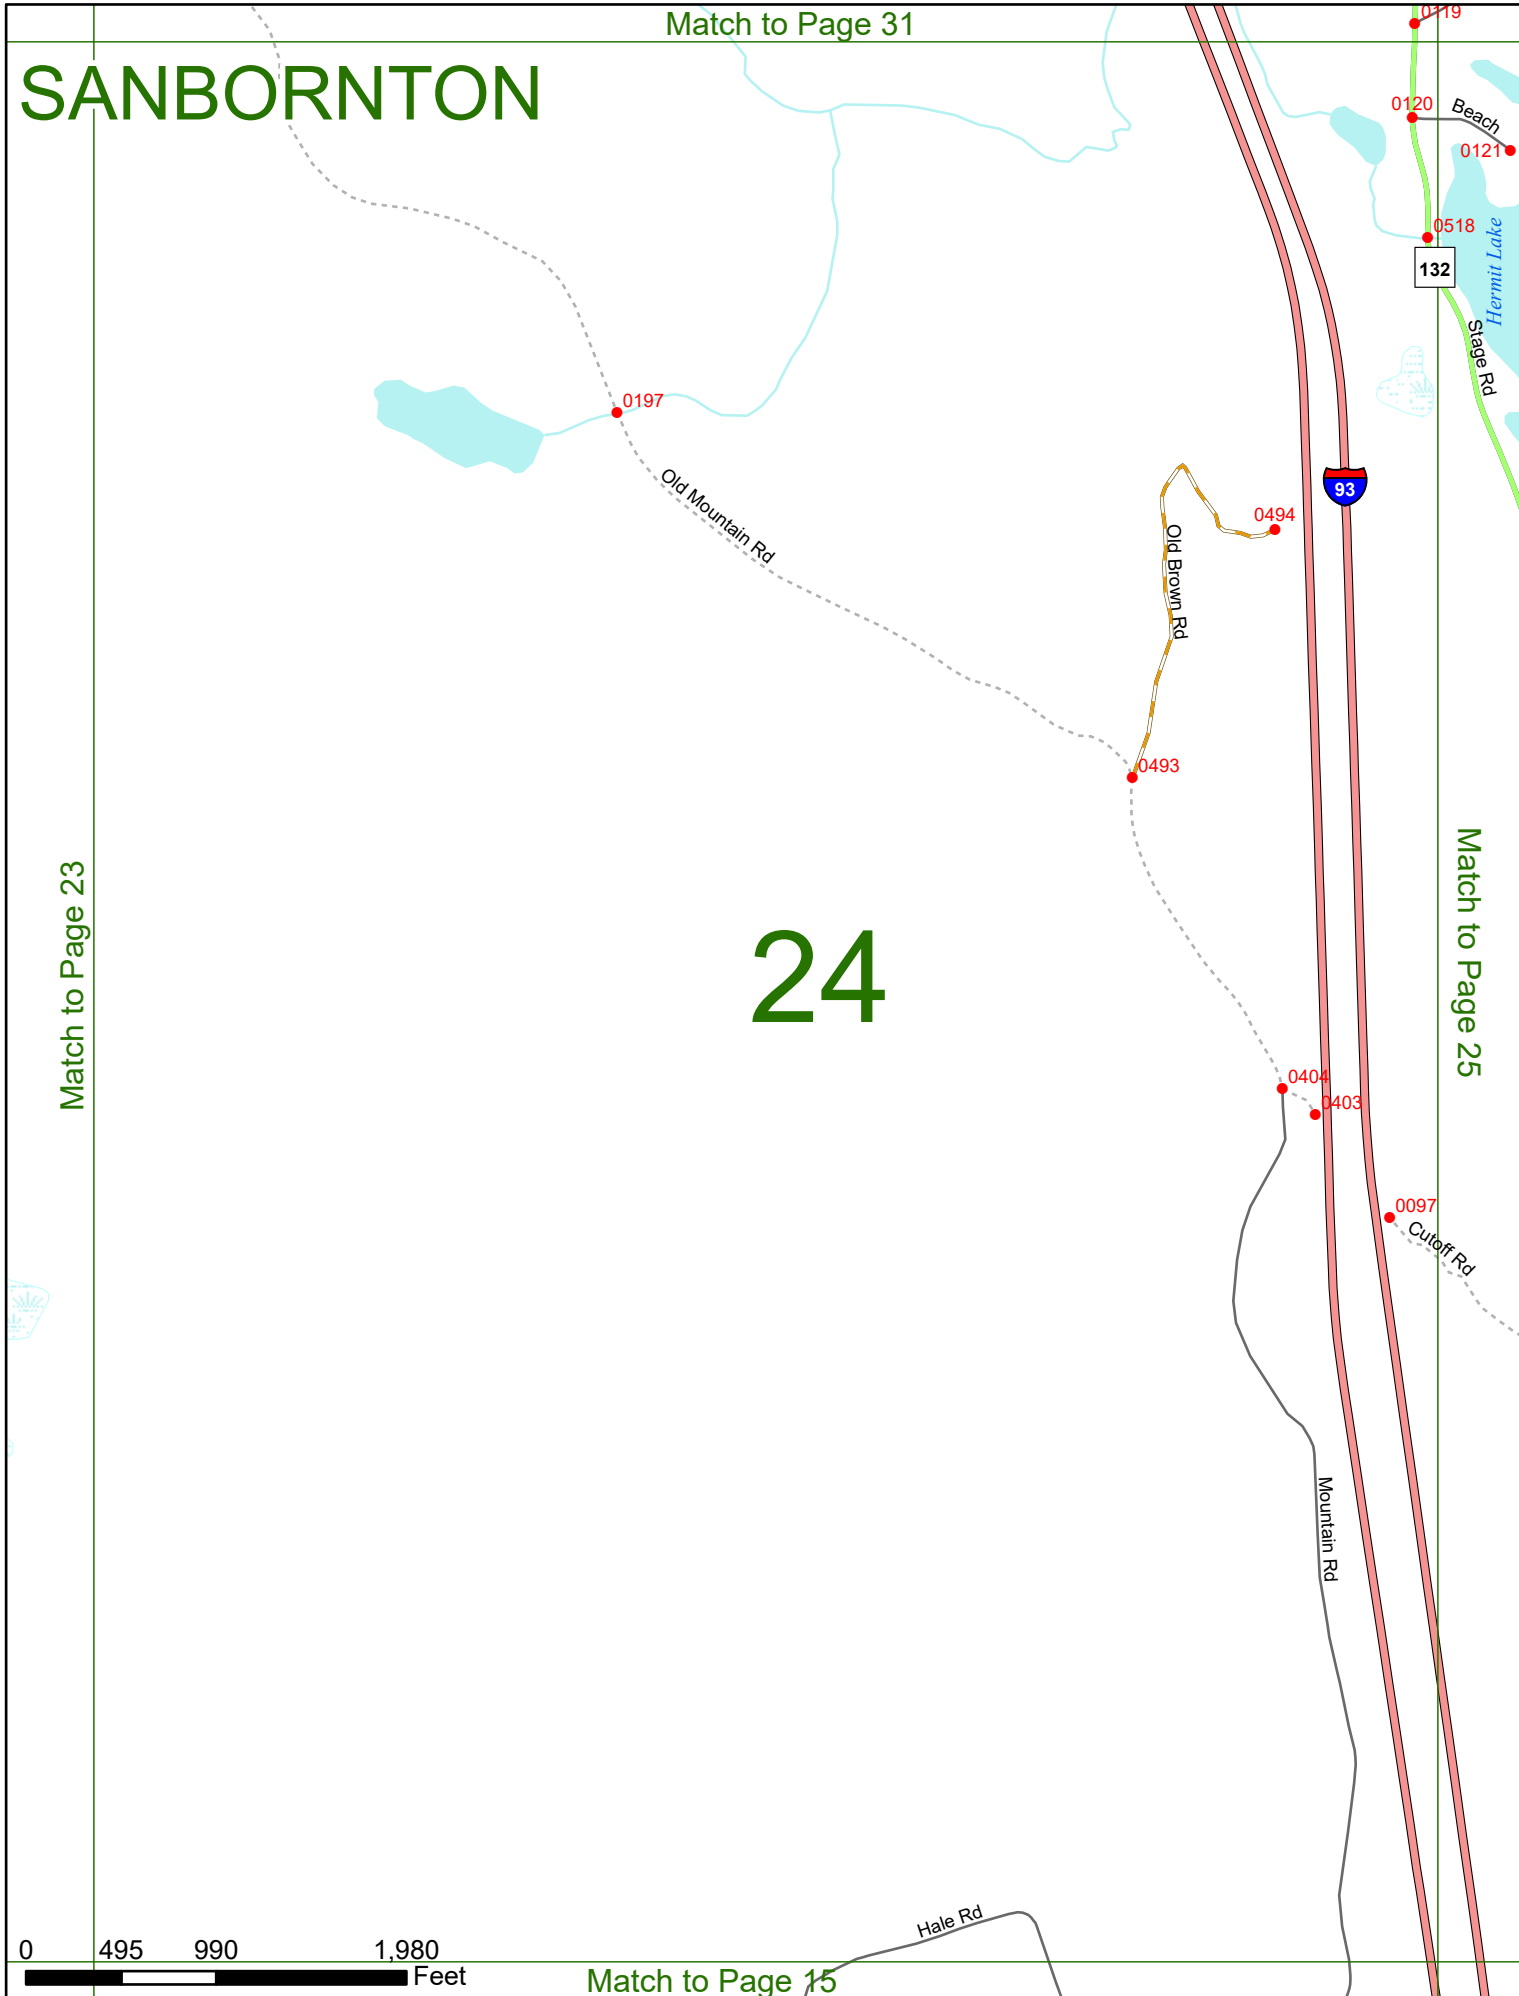

Match to Page 31

SANBORNTON

Match to Page 23

Match to Page 25

24

Match to Page 15