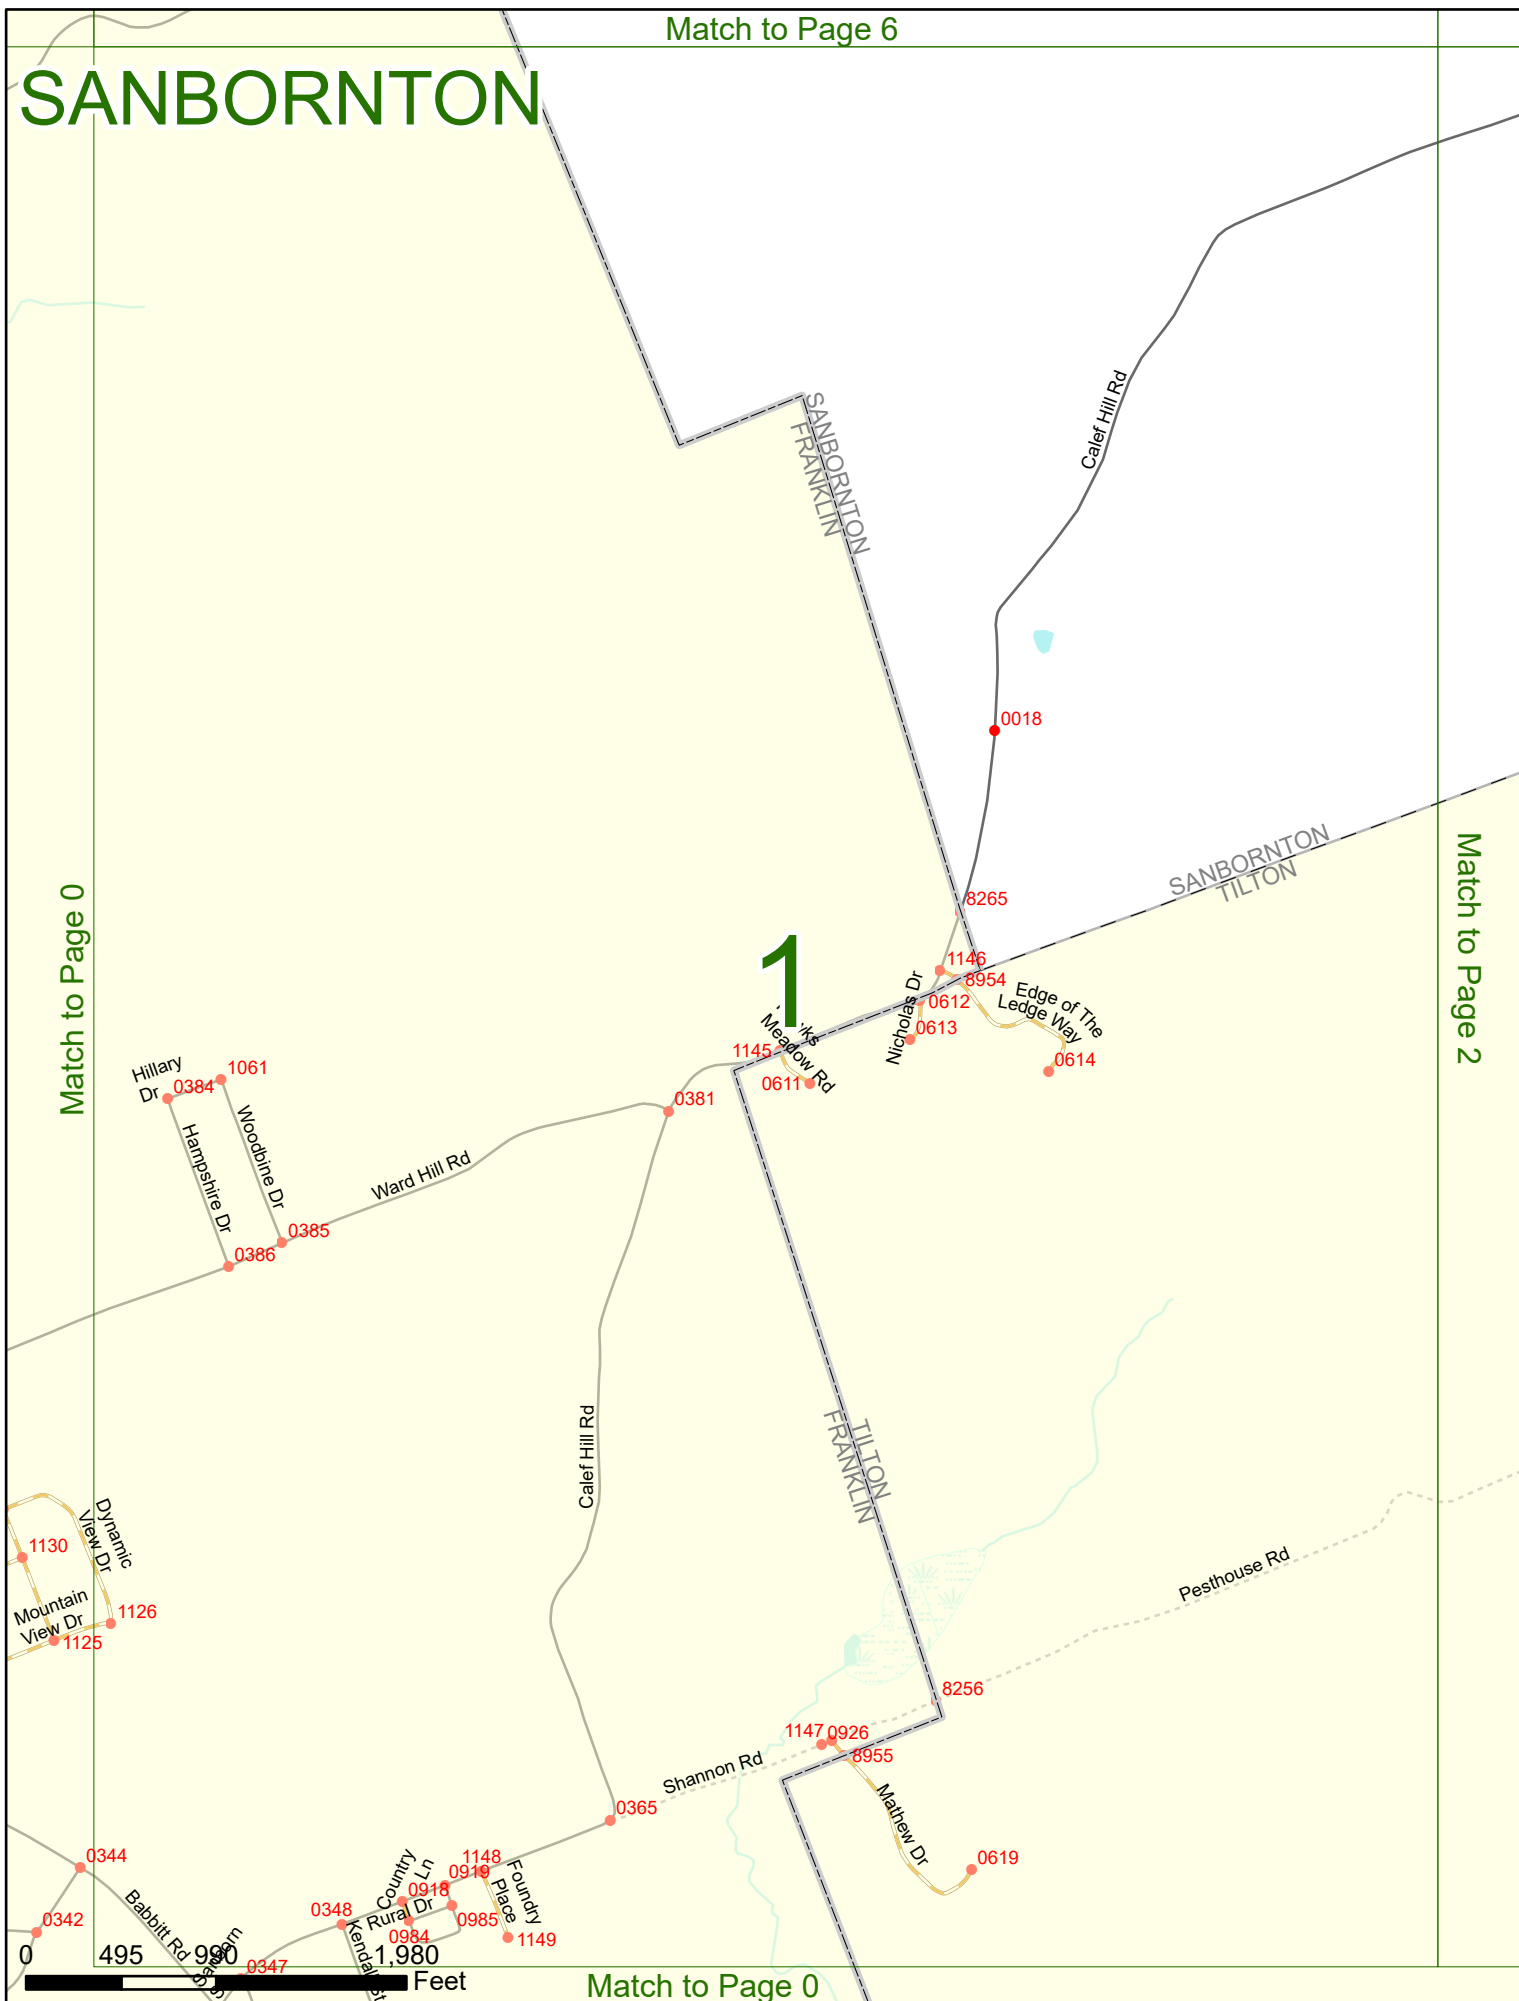

SANBORNTON

Match to Page 0

Match to Page 2

1