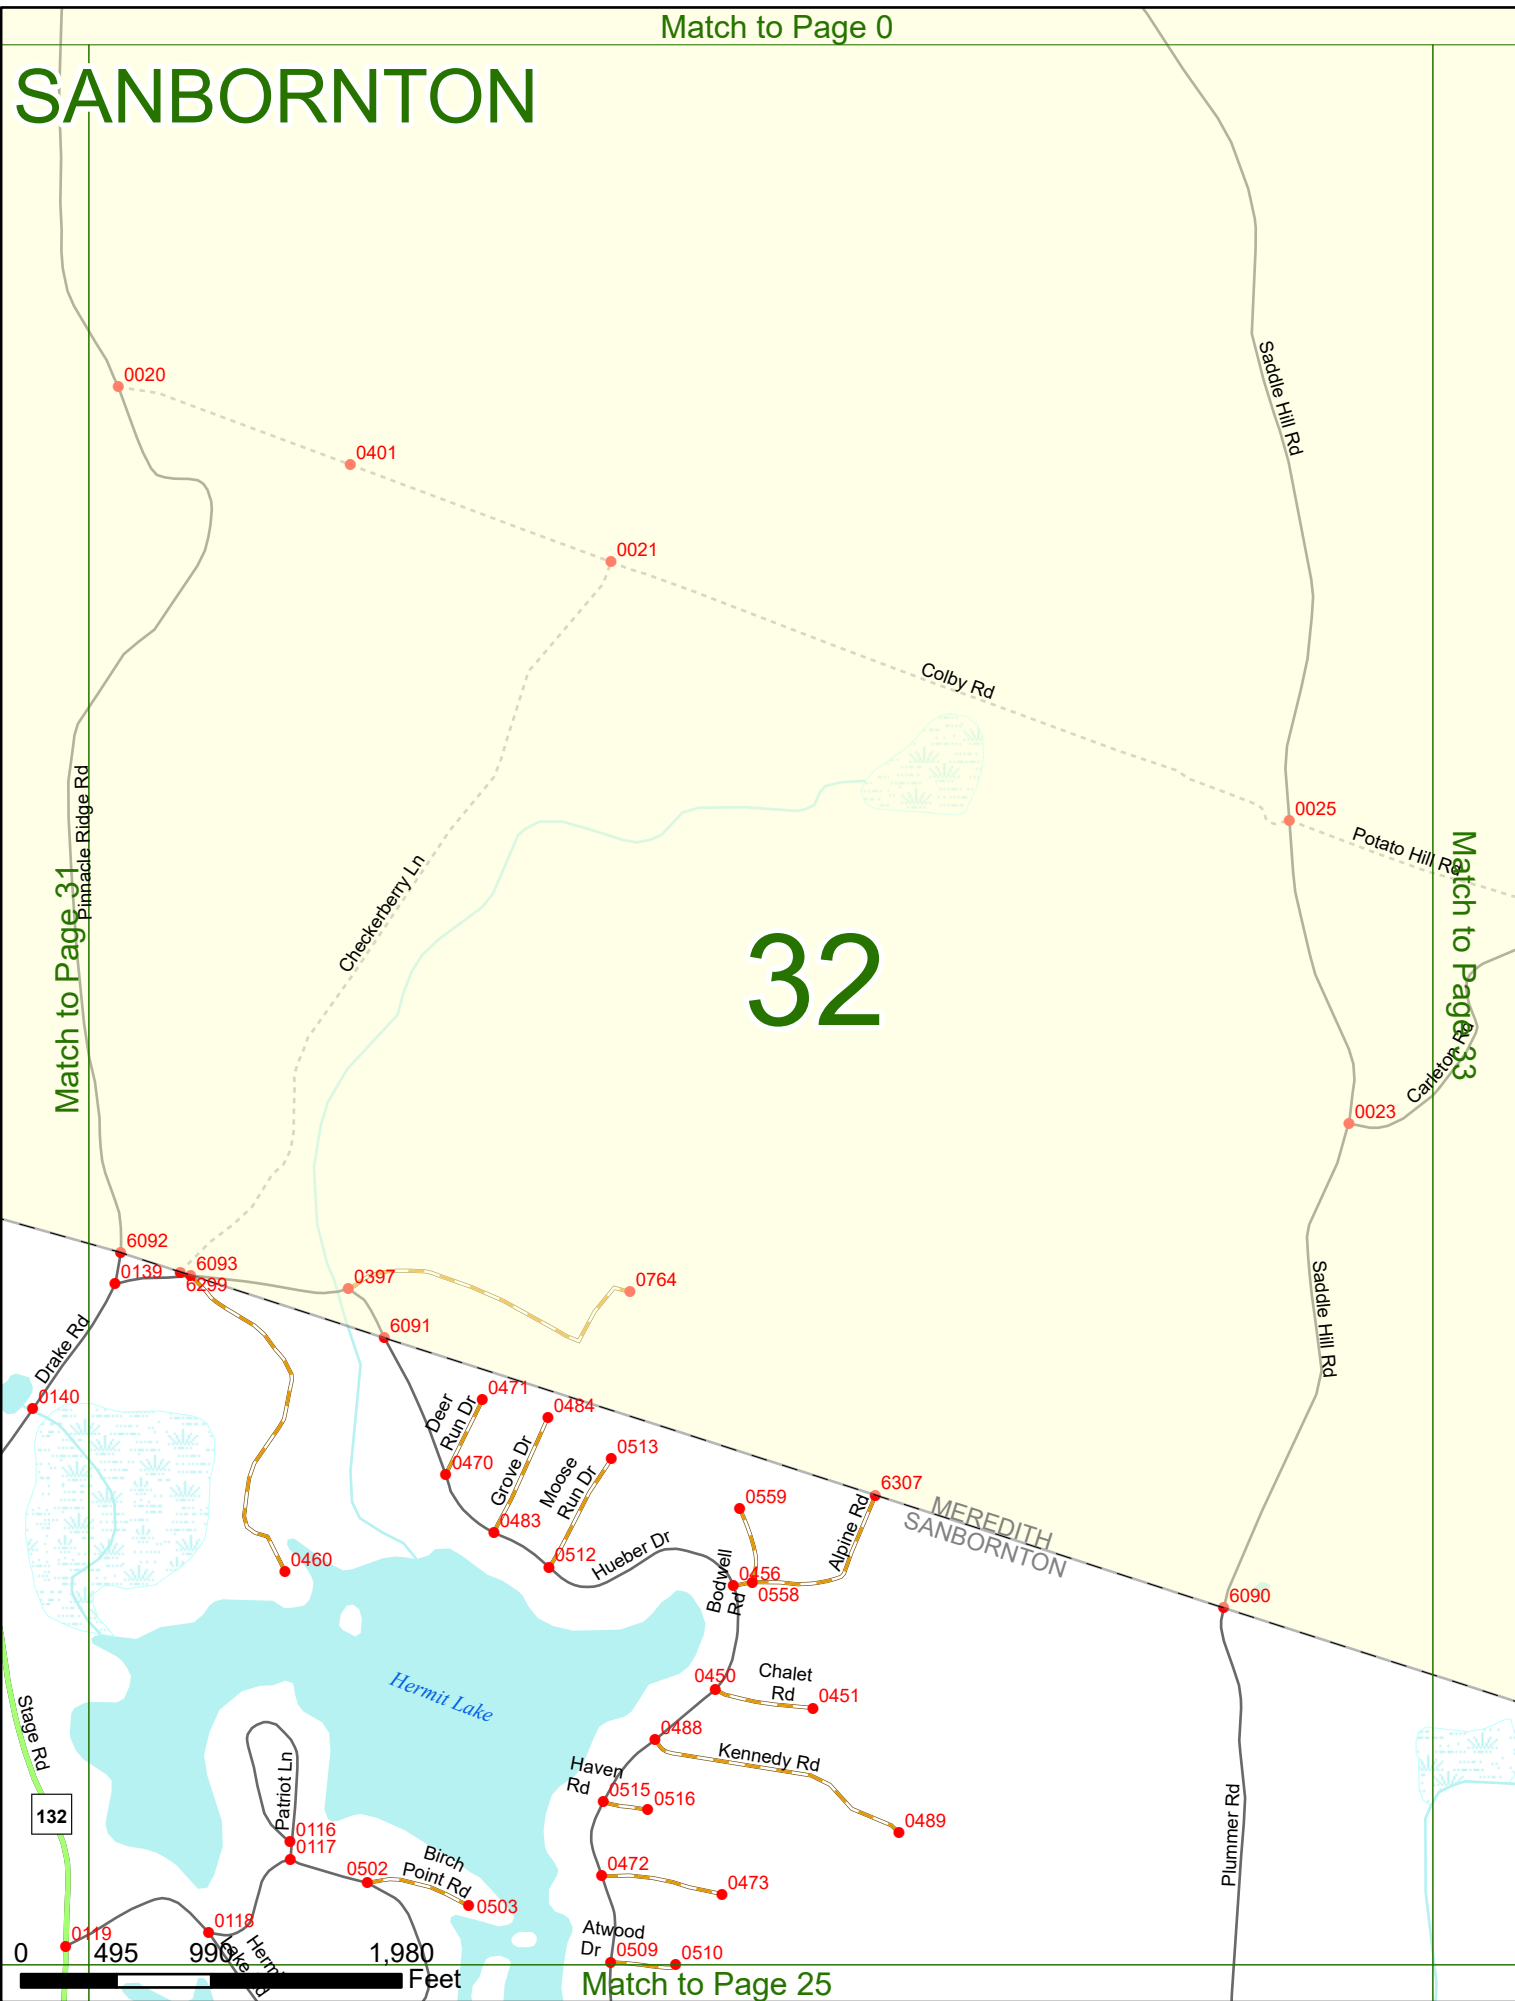

SANBORNTON

32

Match to Page 31

Match to Page 33