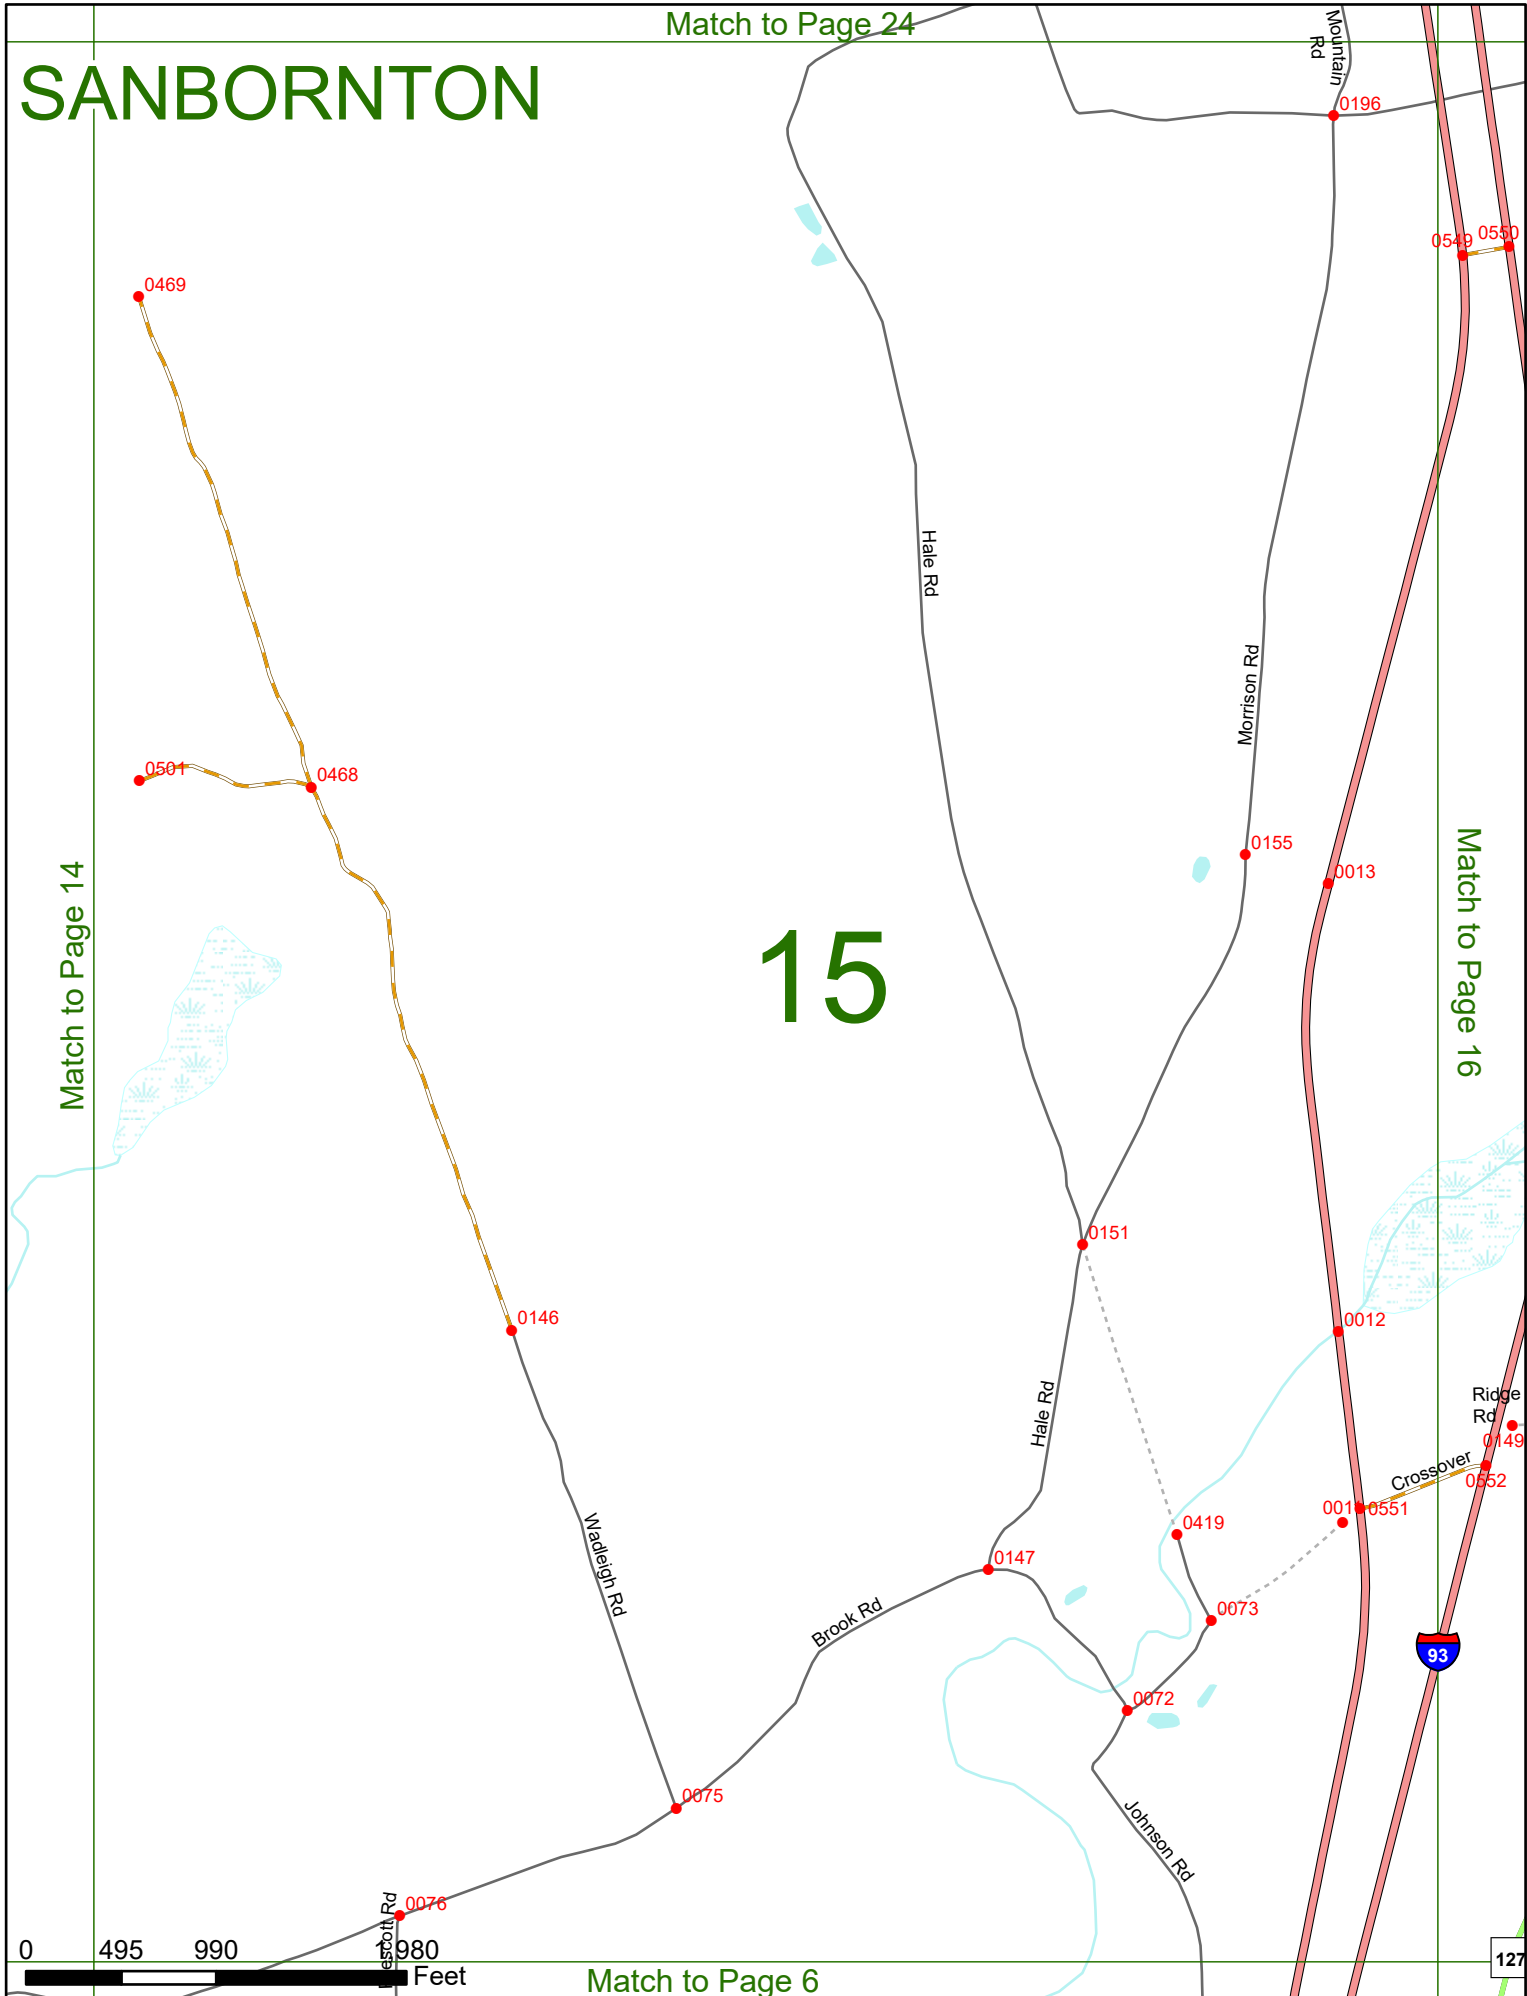

SANBORNTON

15

Match to Page 14

Match to Page 16