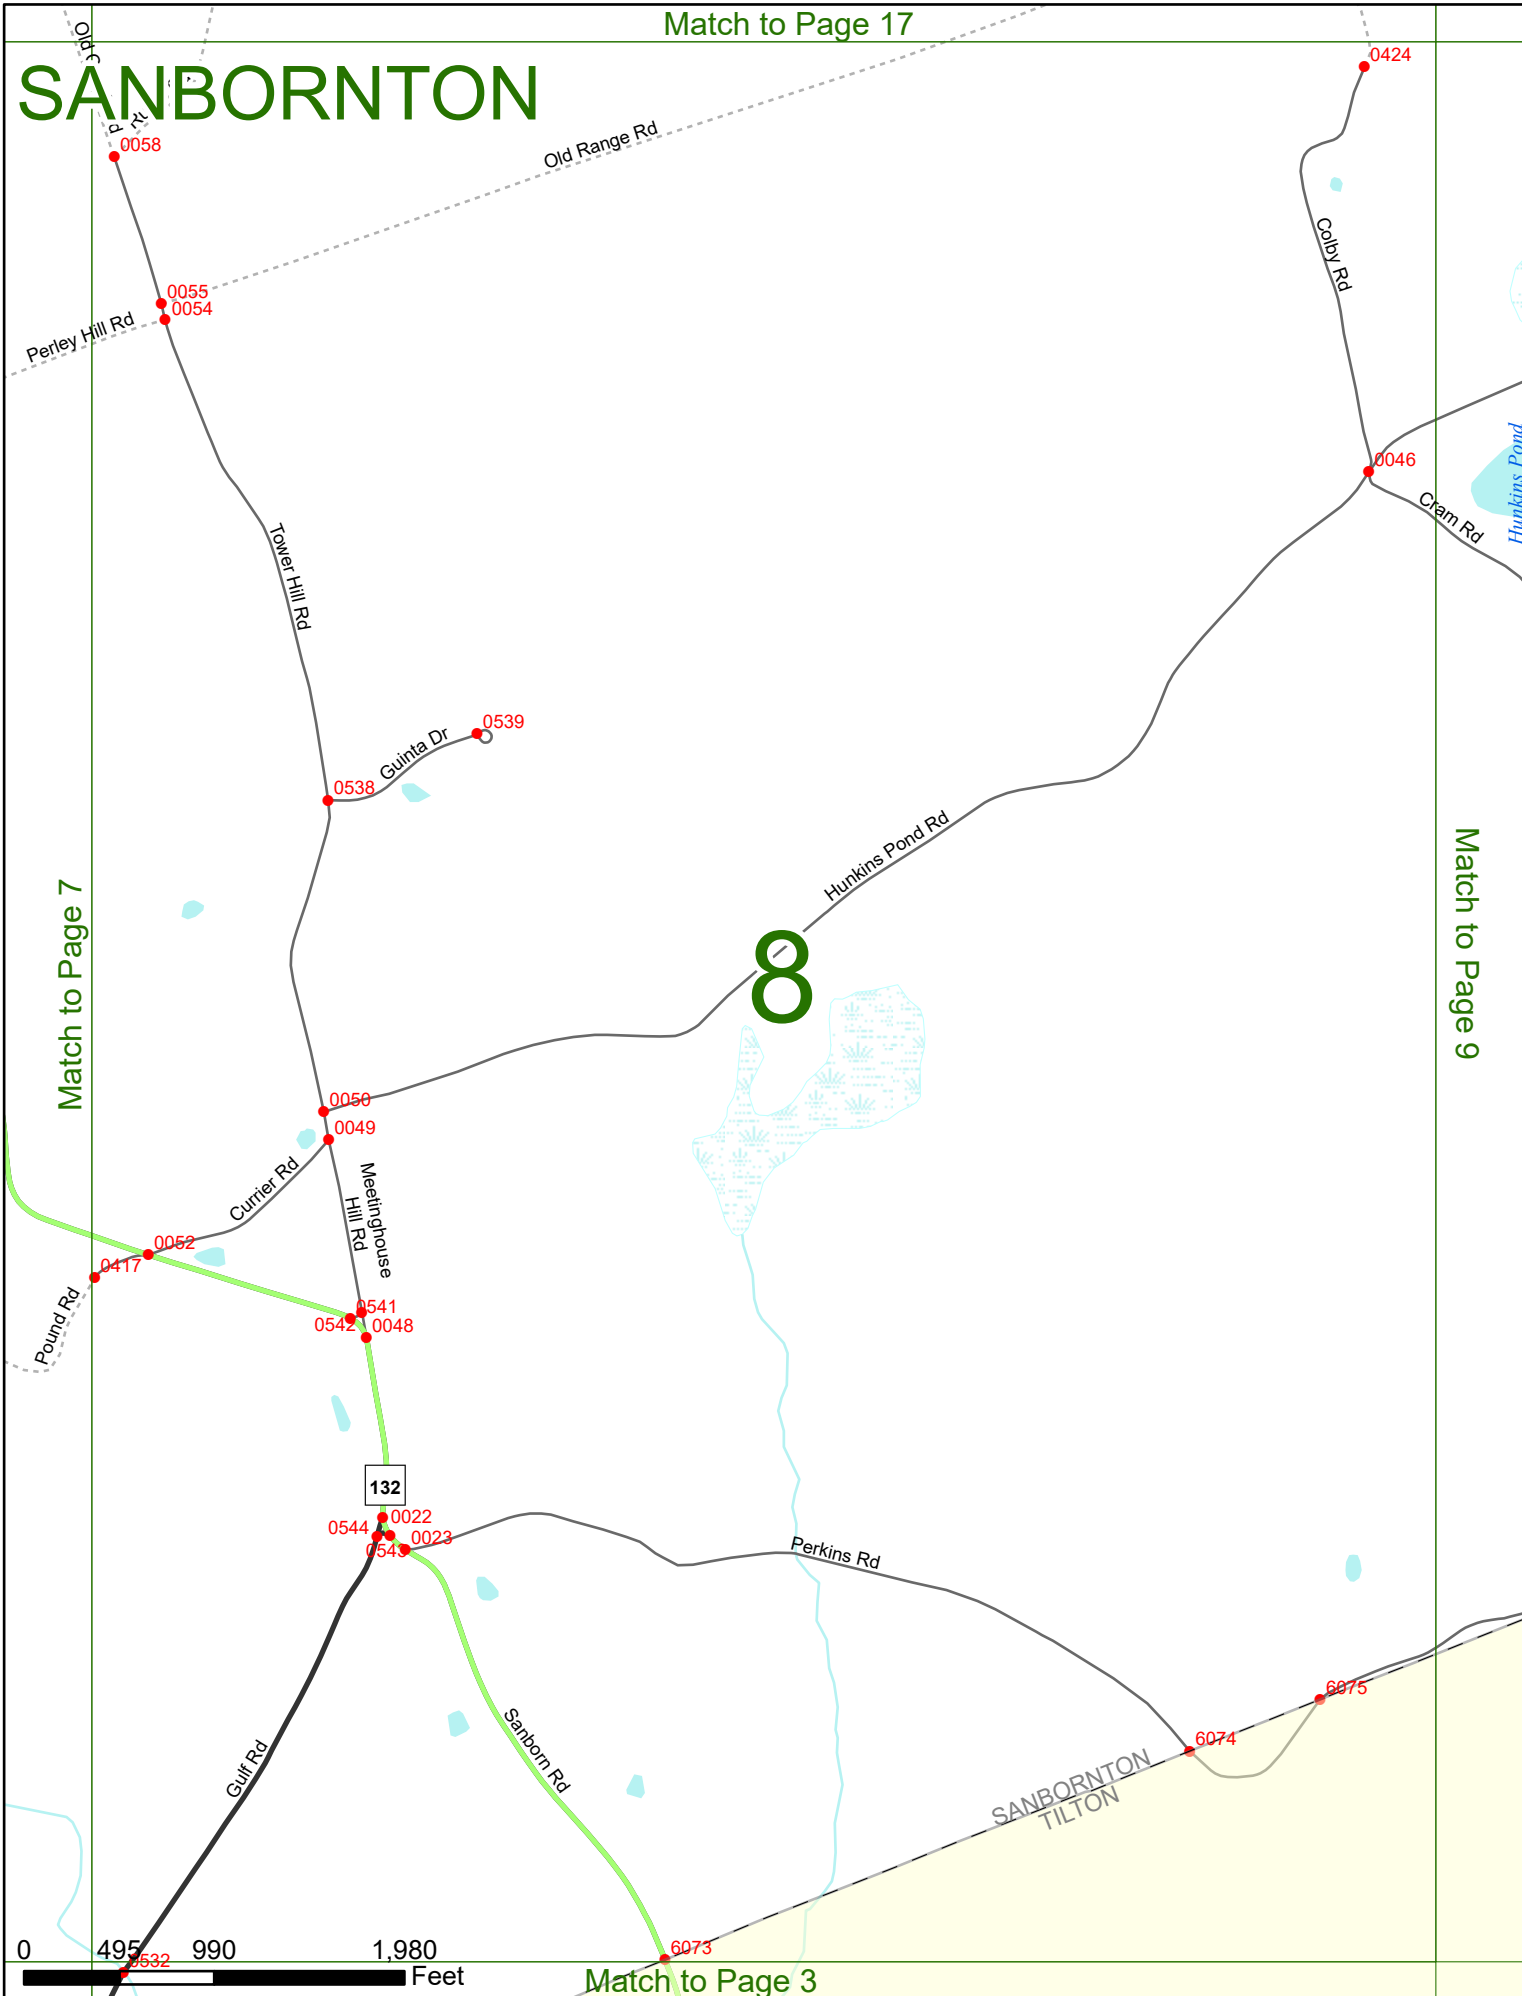

SANBORNTON

Match to Page 7

Match to Page 9

0 495 990 1,980 Feet