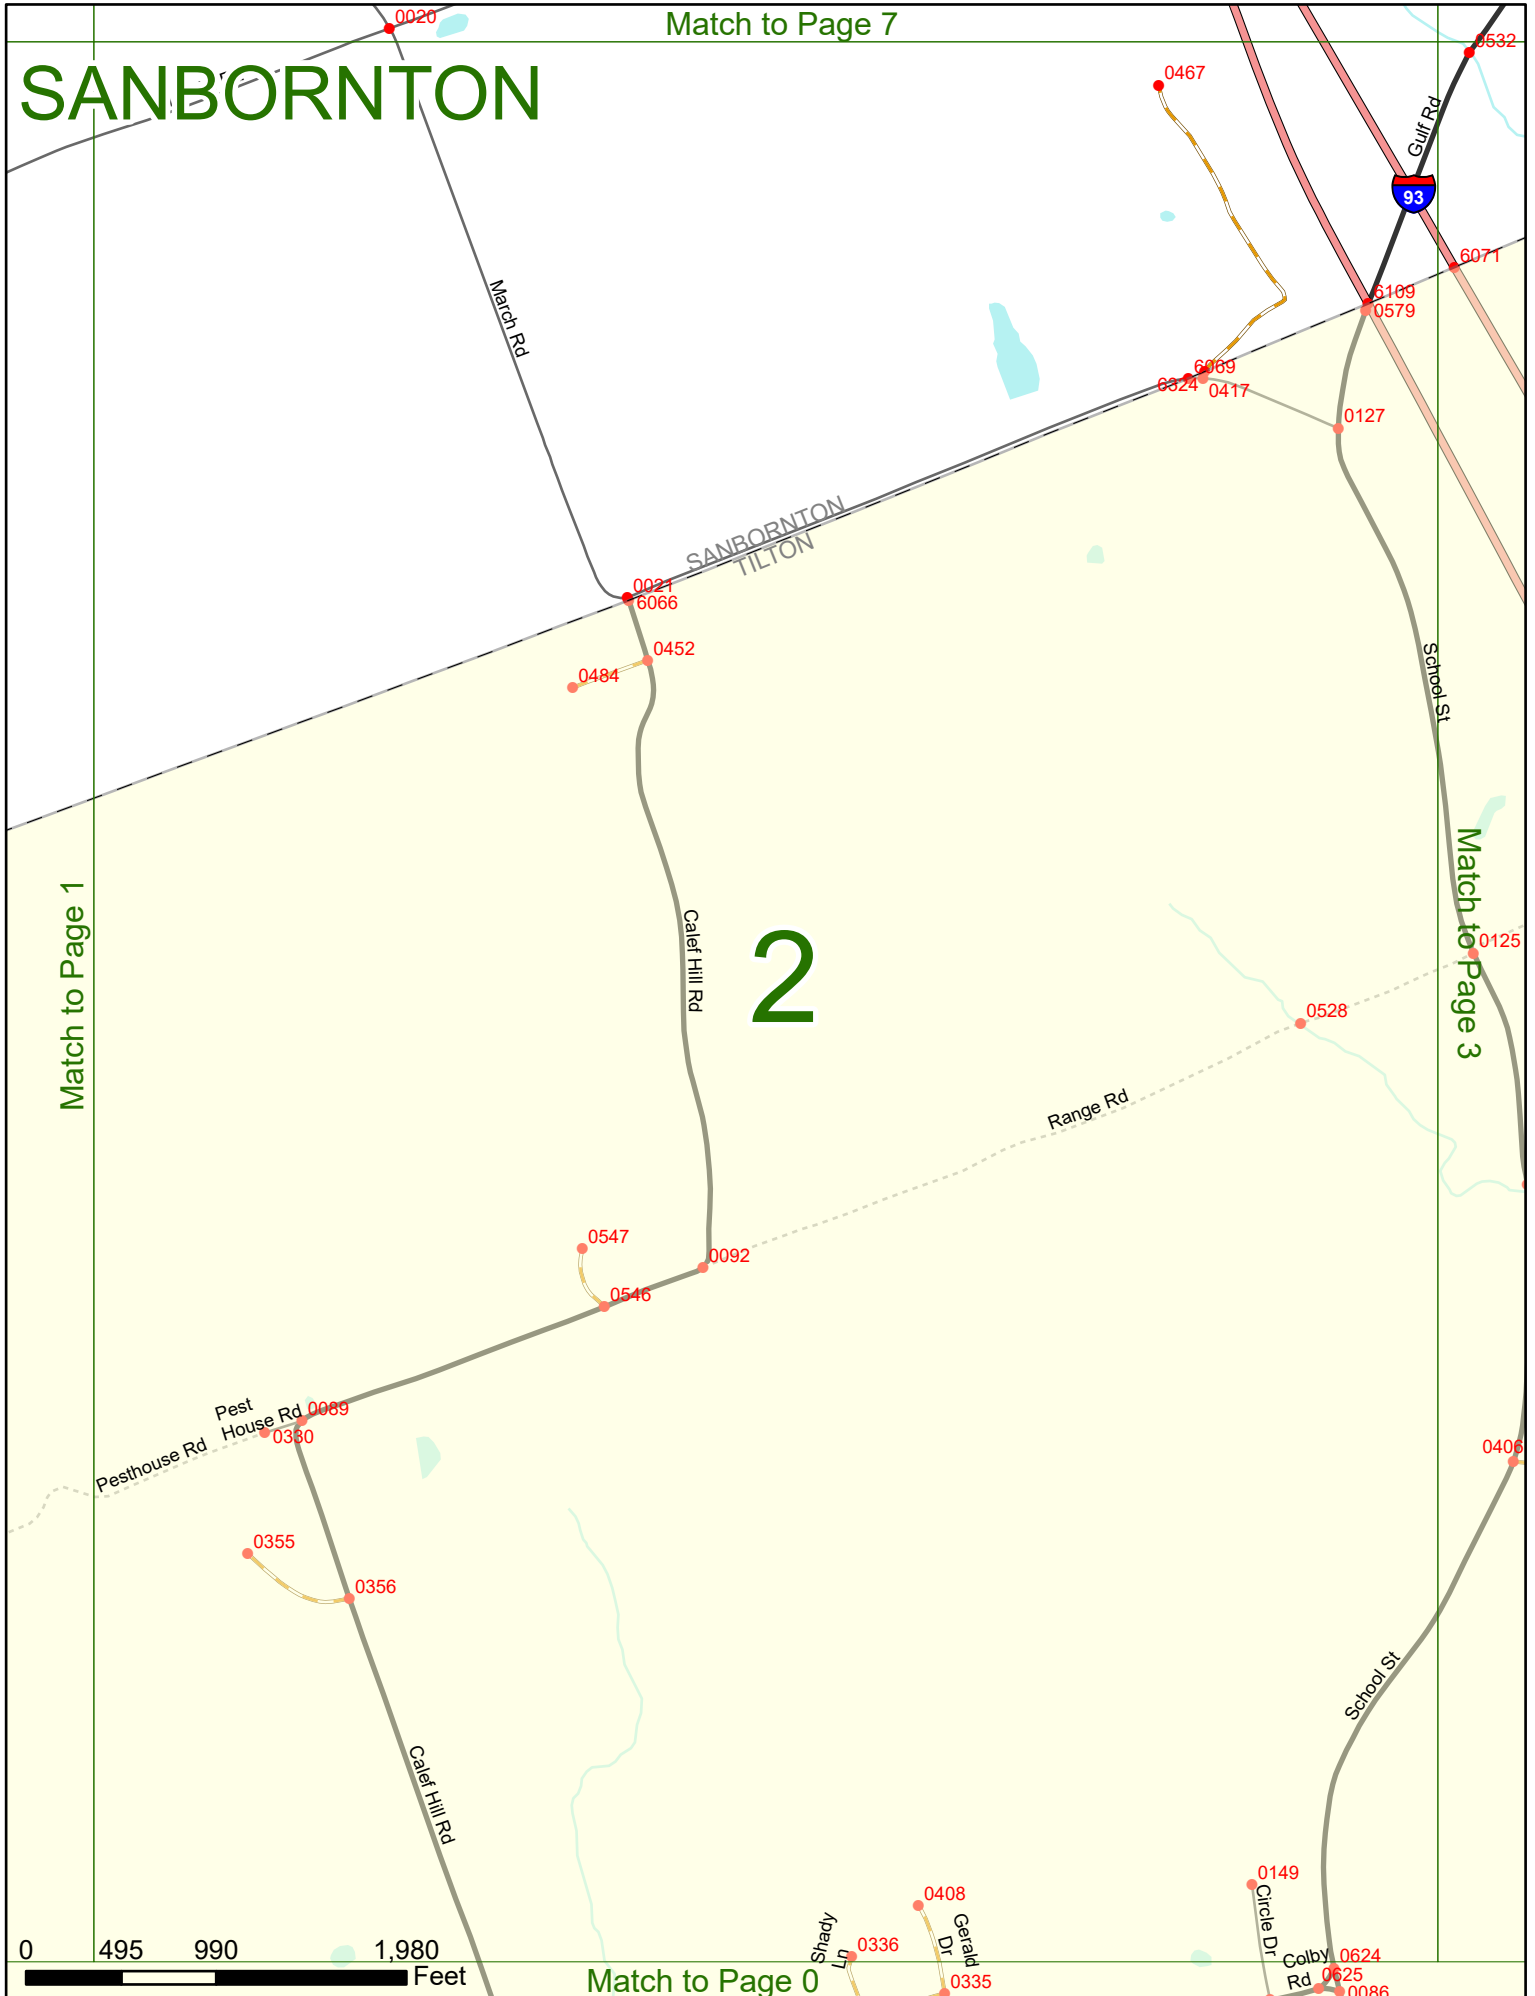

SANBORNTON

Match to Page 7

Match to Page 1

Match to Page 3

2

0 495 990 1,980 Feet

Match to Page 0