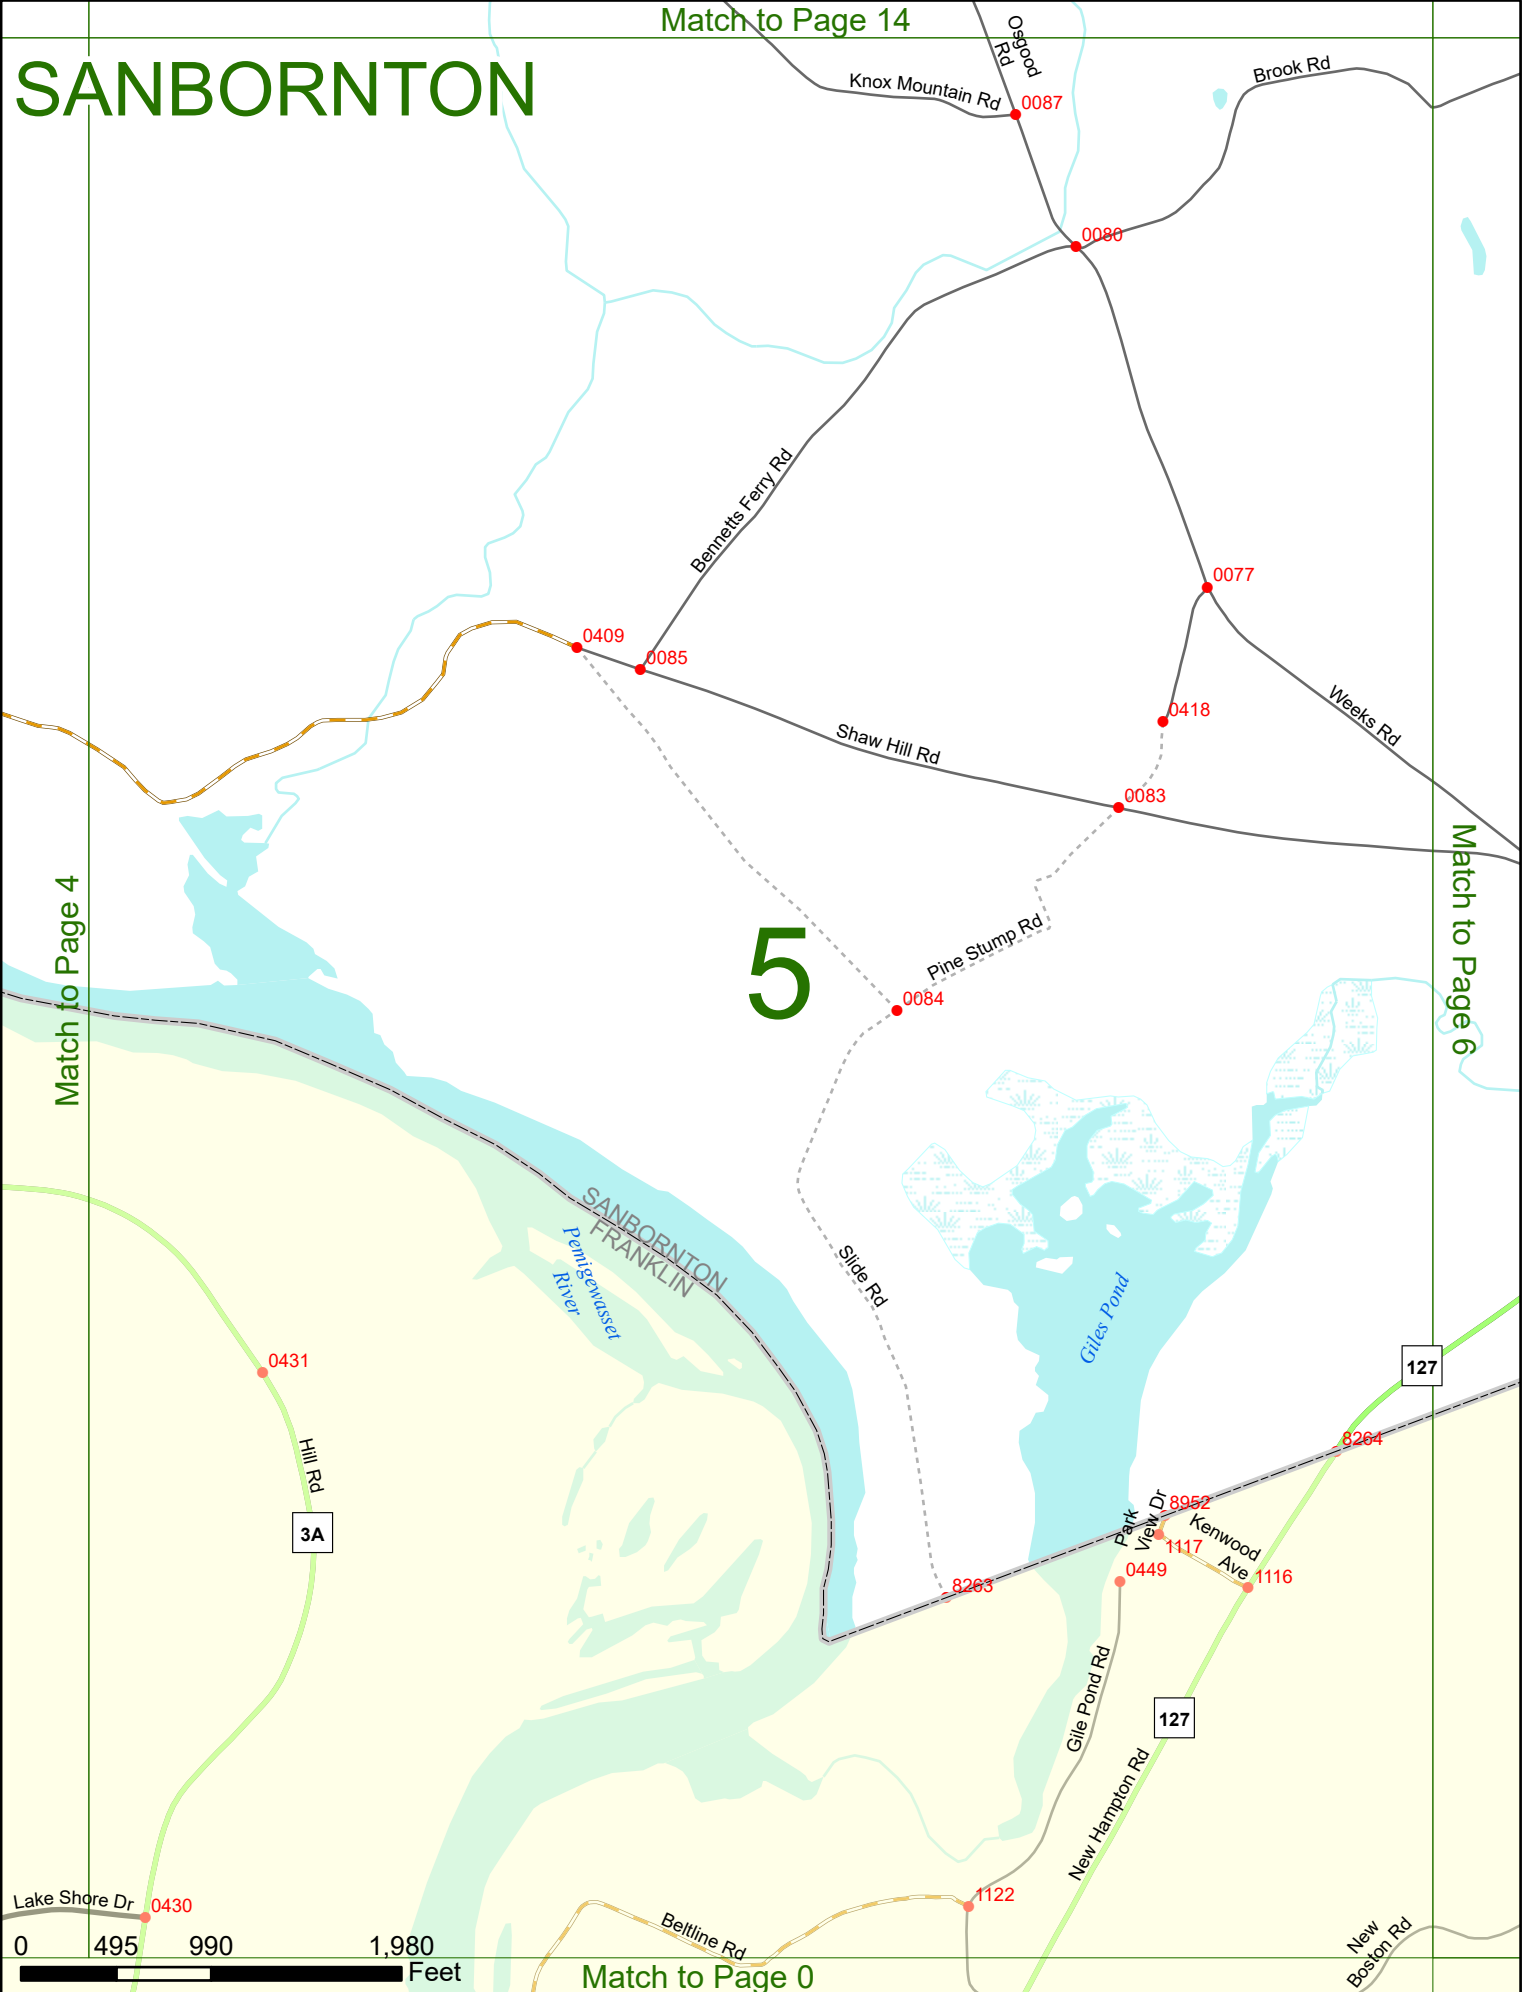

SANBORNTON

Match to Page 14

Match to Page 4

Match to Page 6

5

Match to Page 0

New Boston Rd