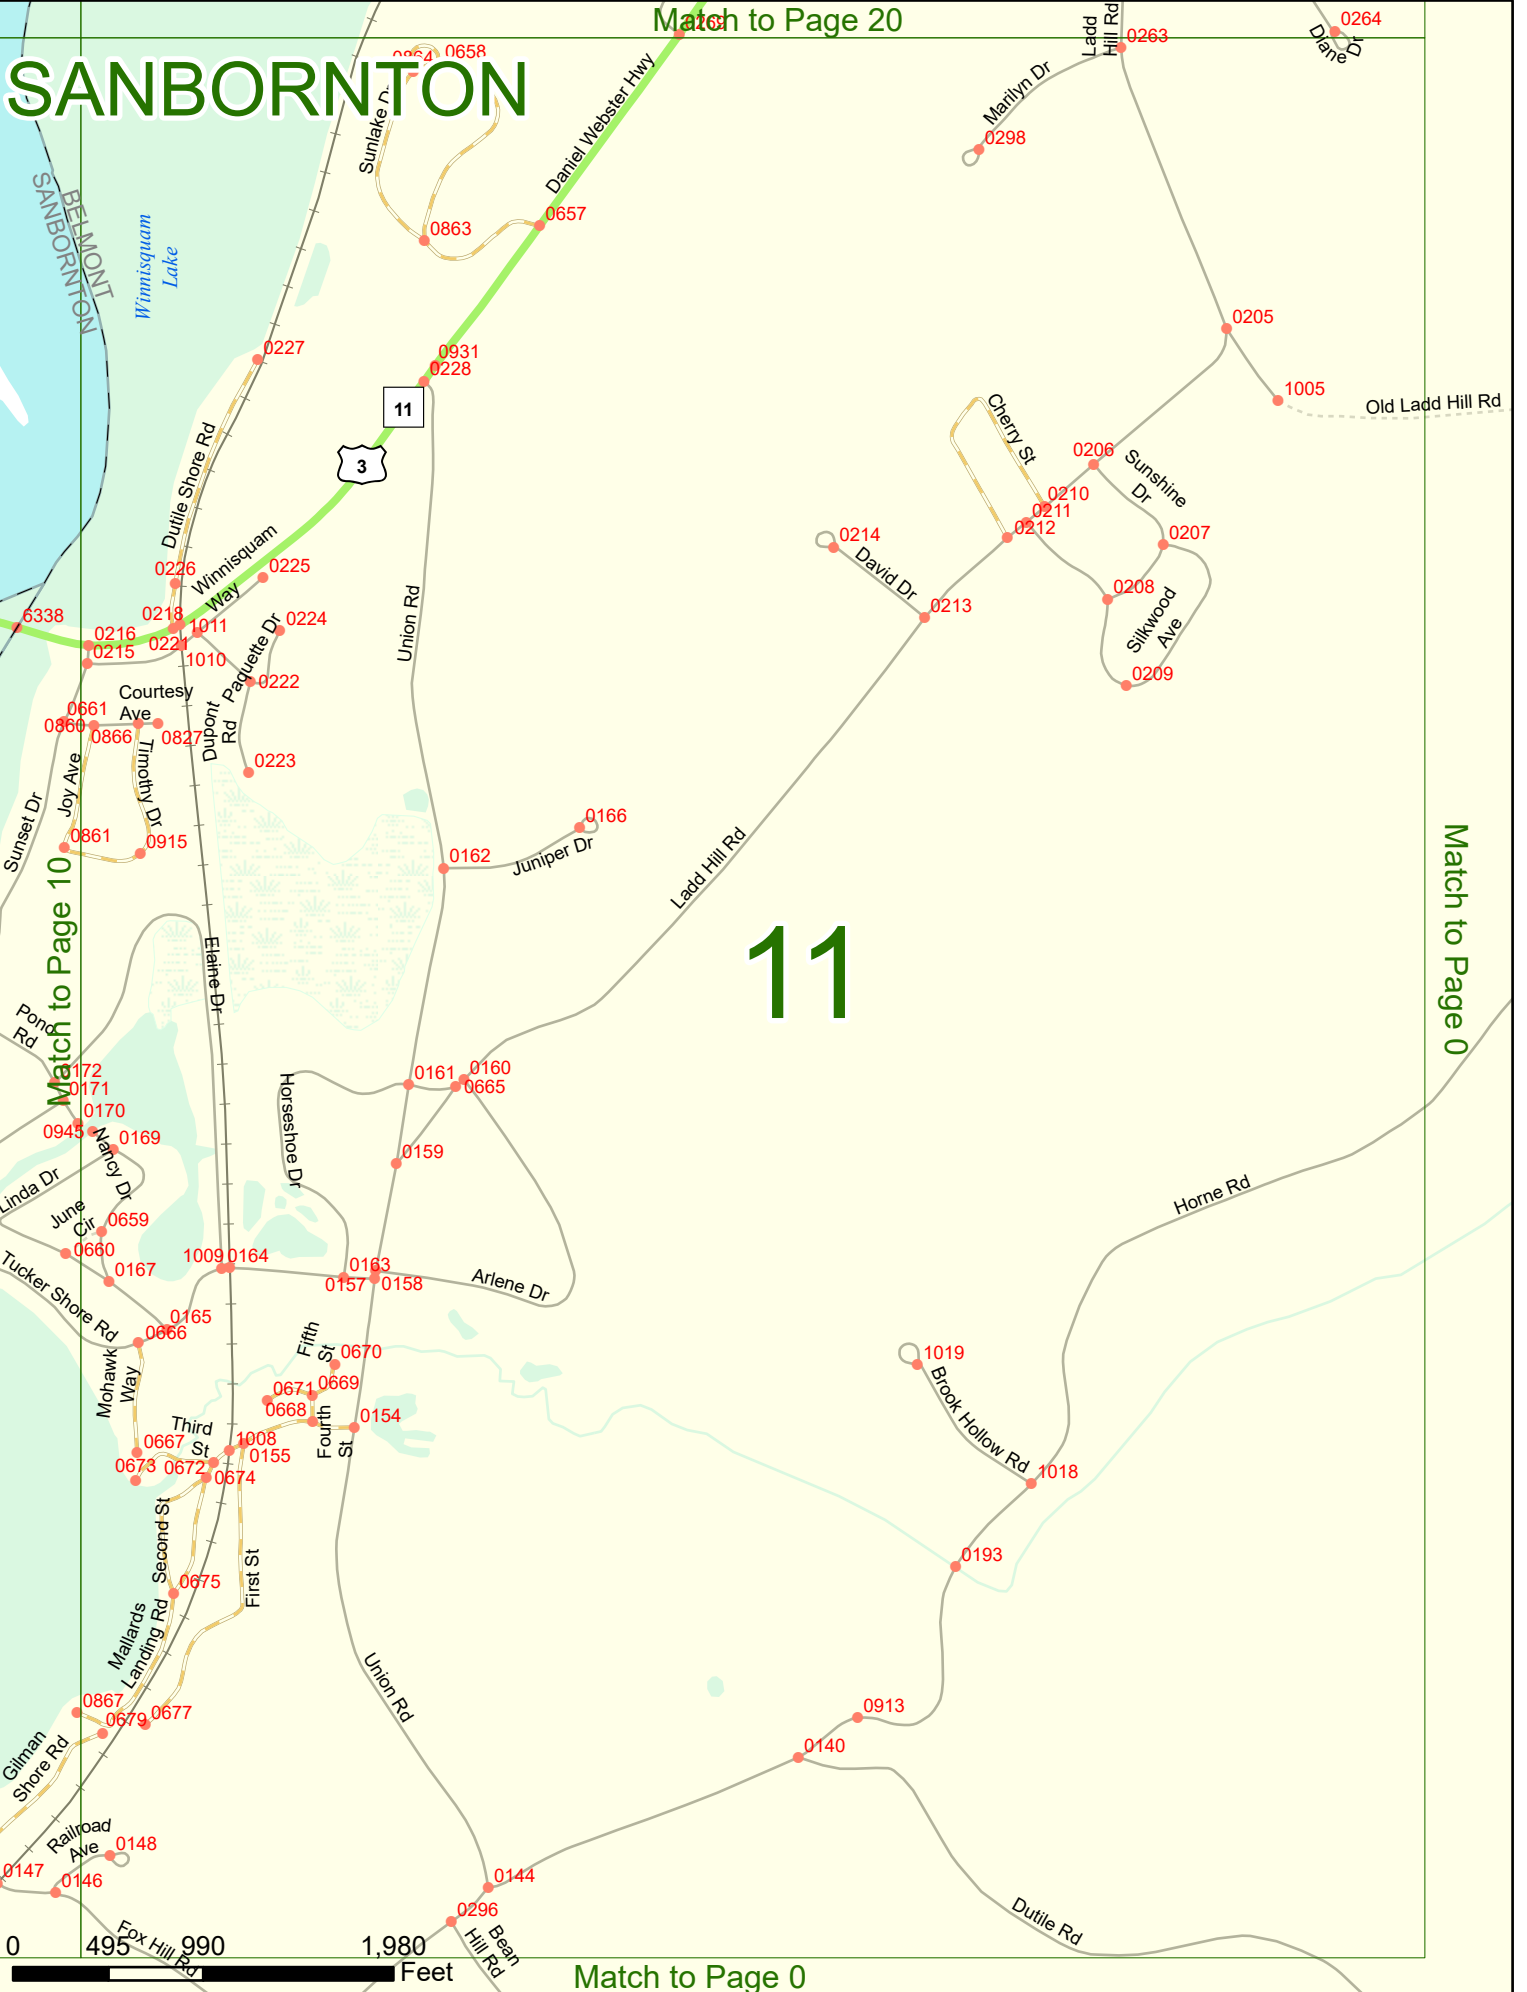

SANBORNTON

Match to Page 20

Match to Page 10

Match to Page 0

11

Match to Page 0