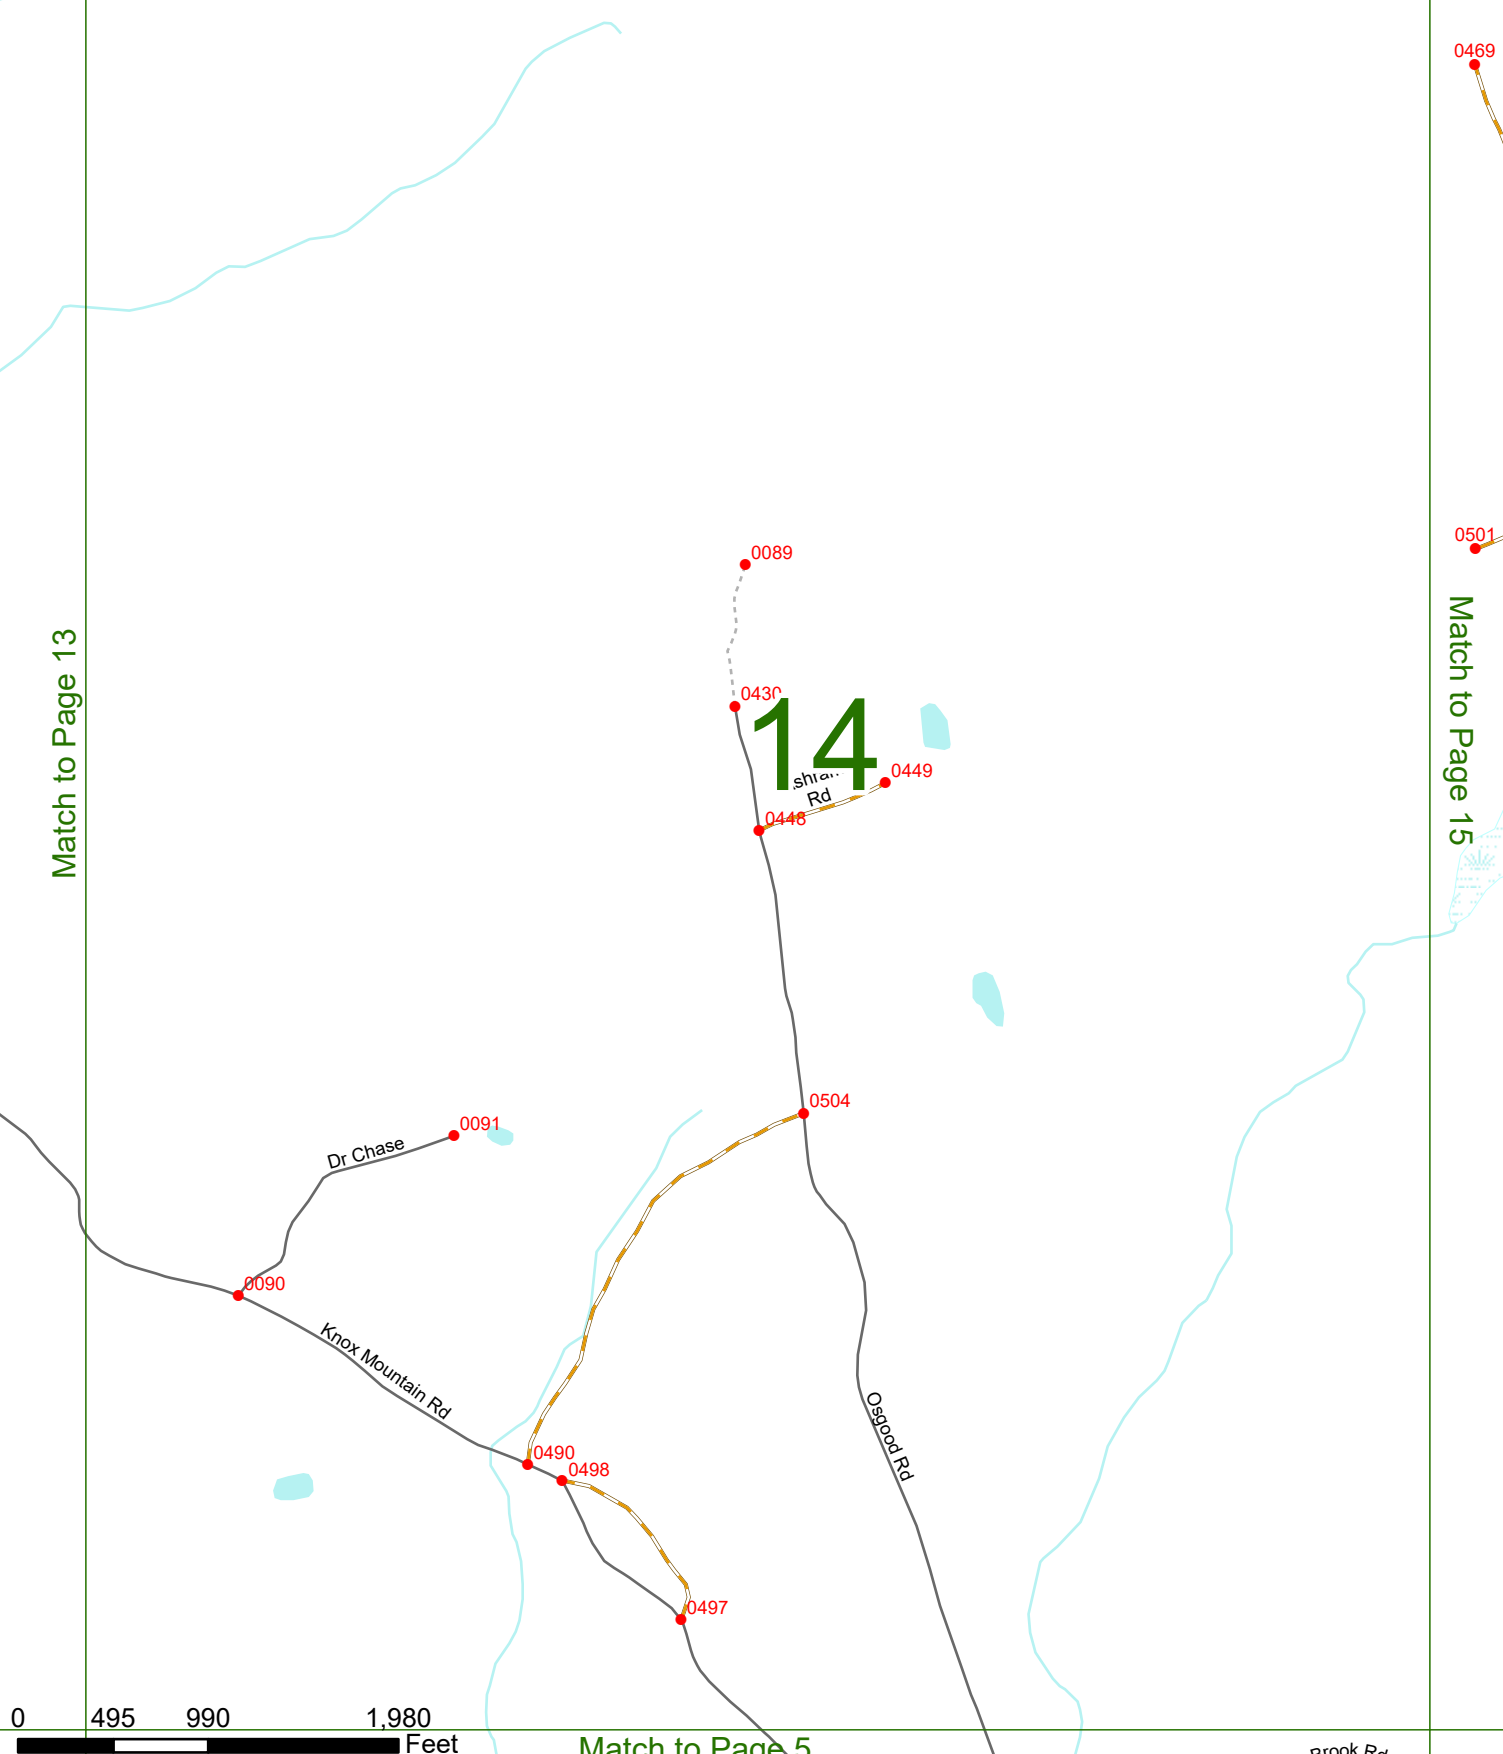

SANBORNTON

Match to Page 13

Match to Page 15

14

0 495 990 1,980 Feet

Match to Page 5

Brook Rd