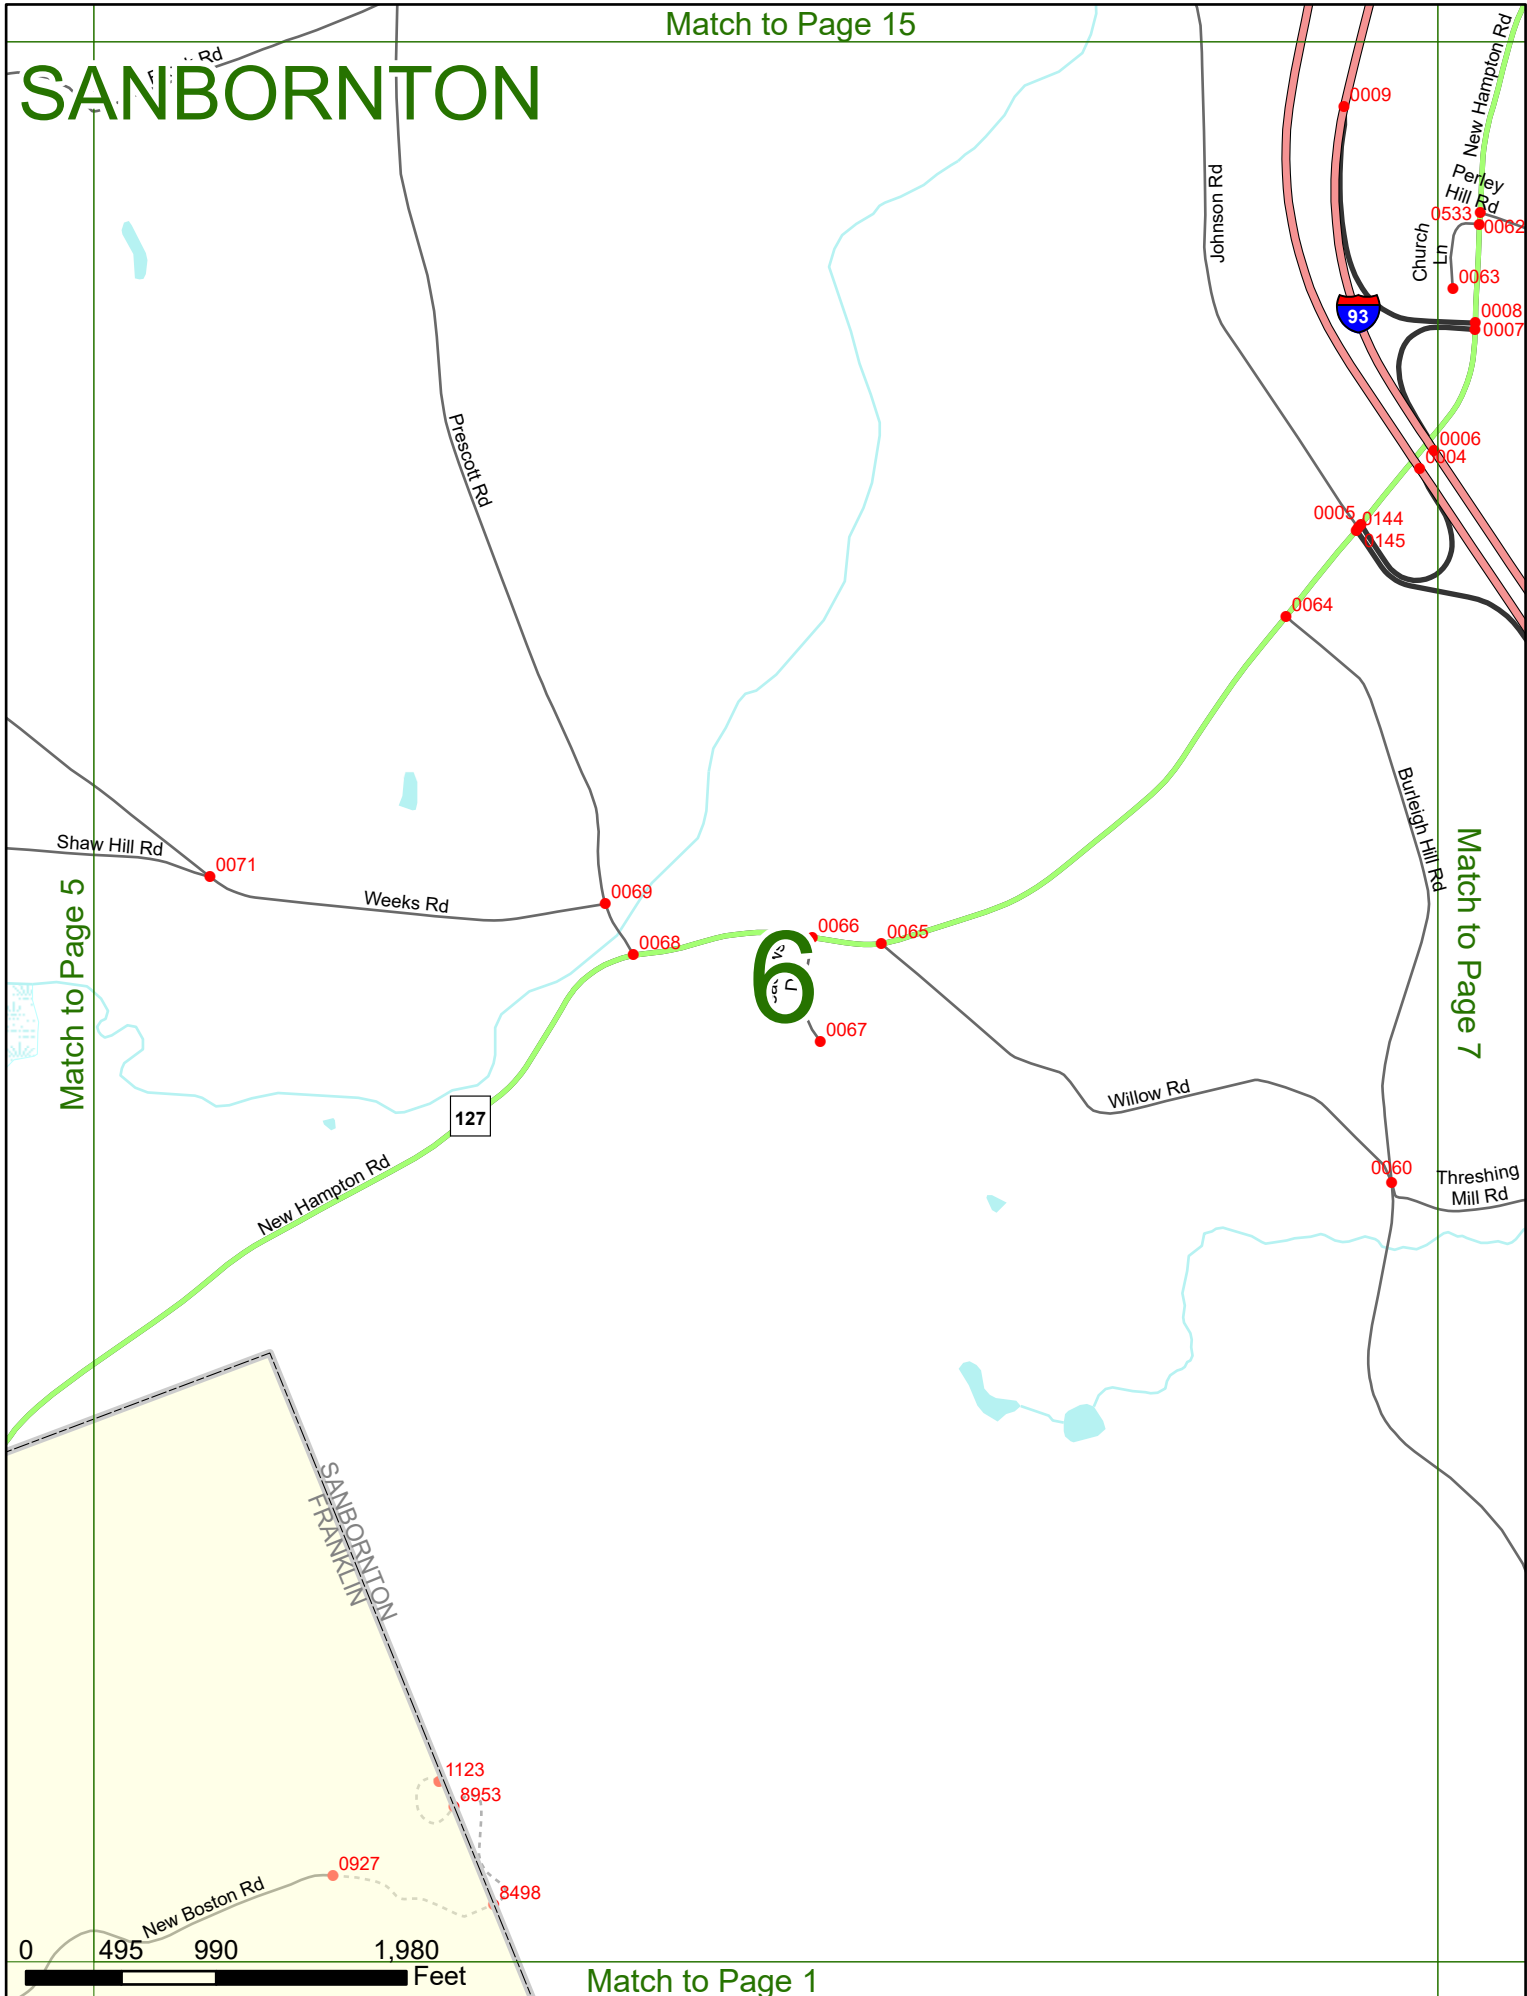

SANBORNTON

Match to Page 5

Match to Page 7