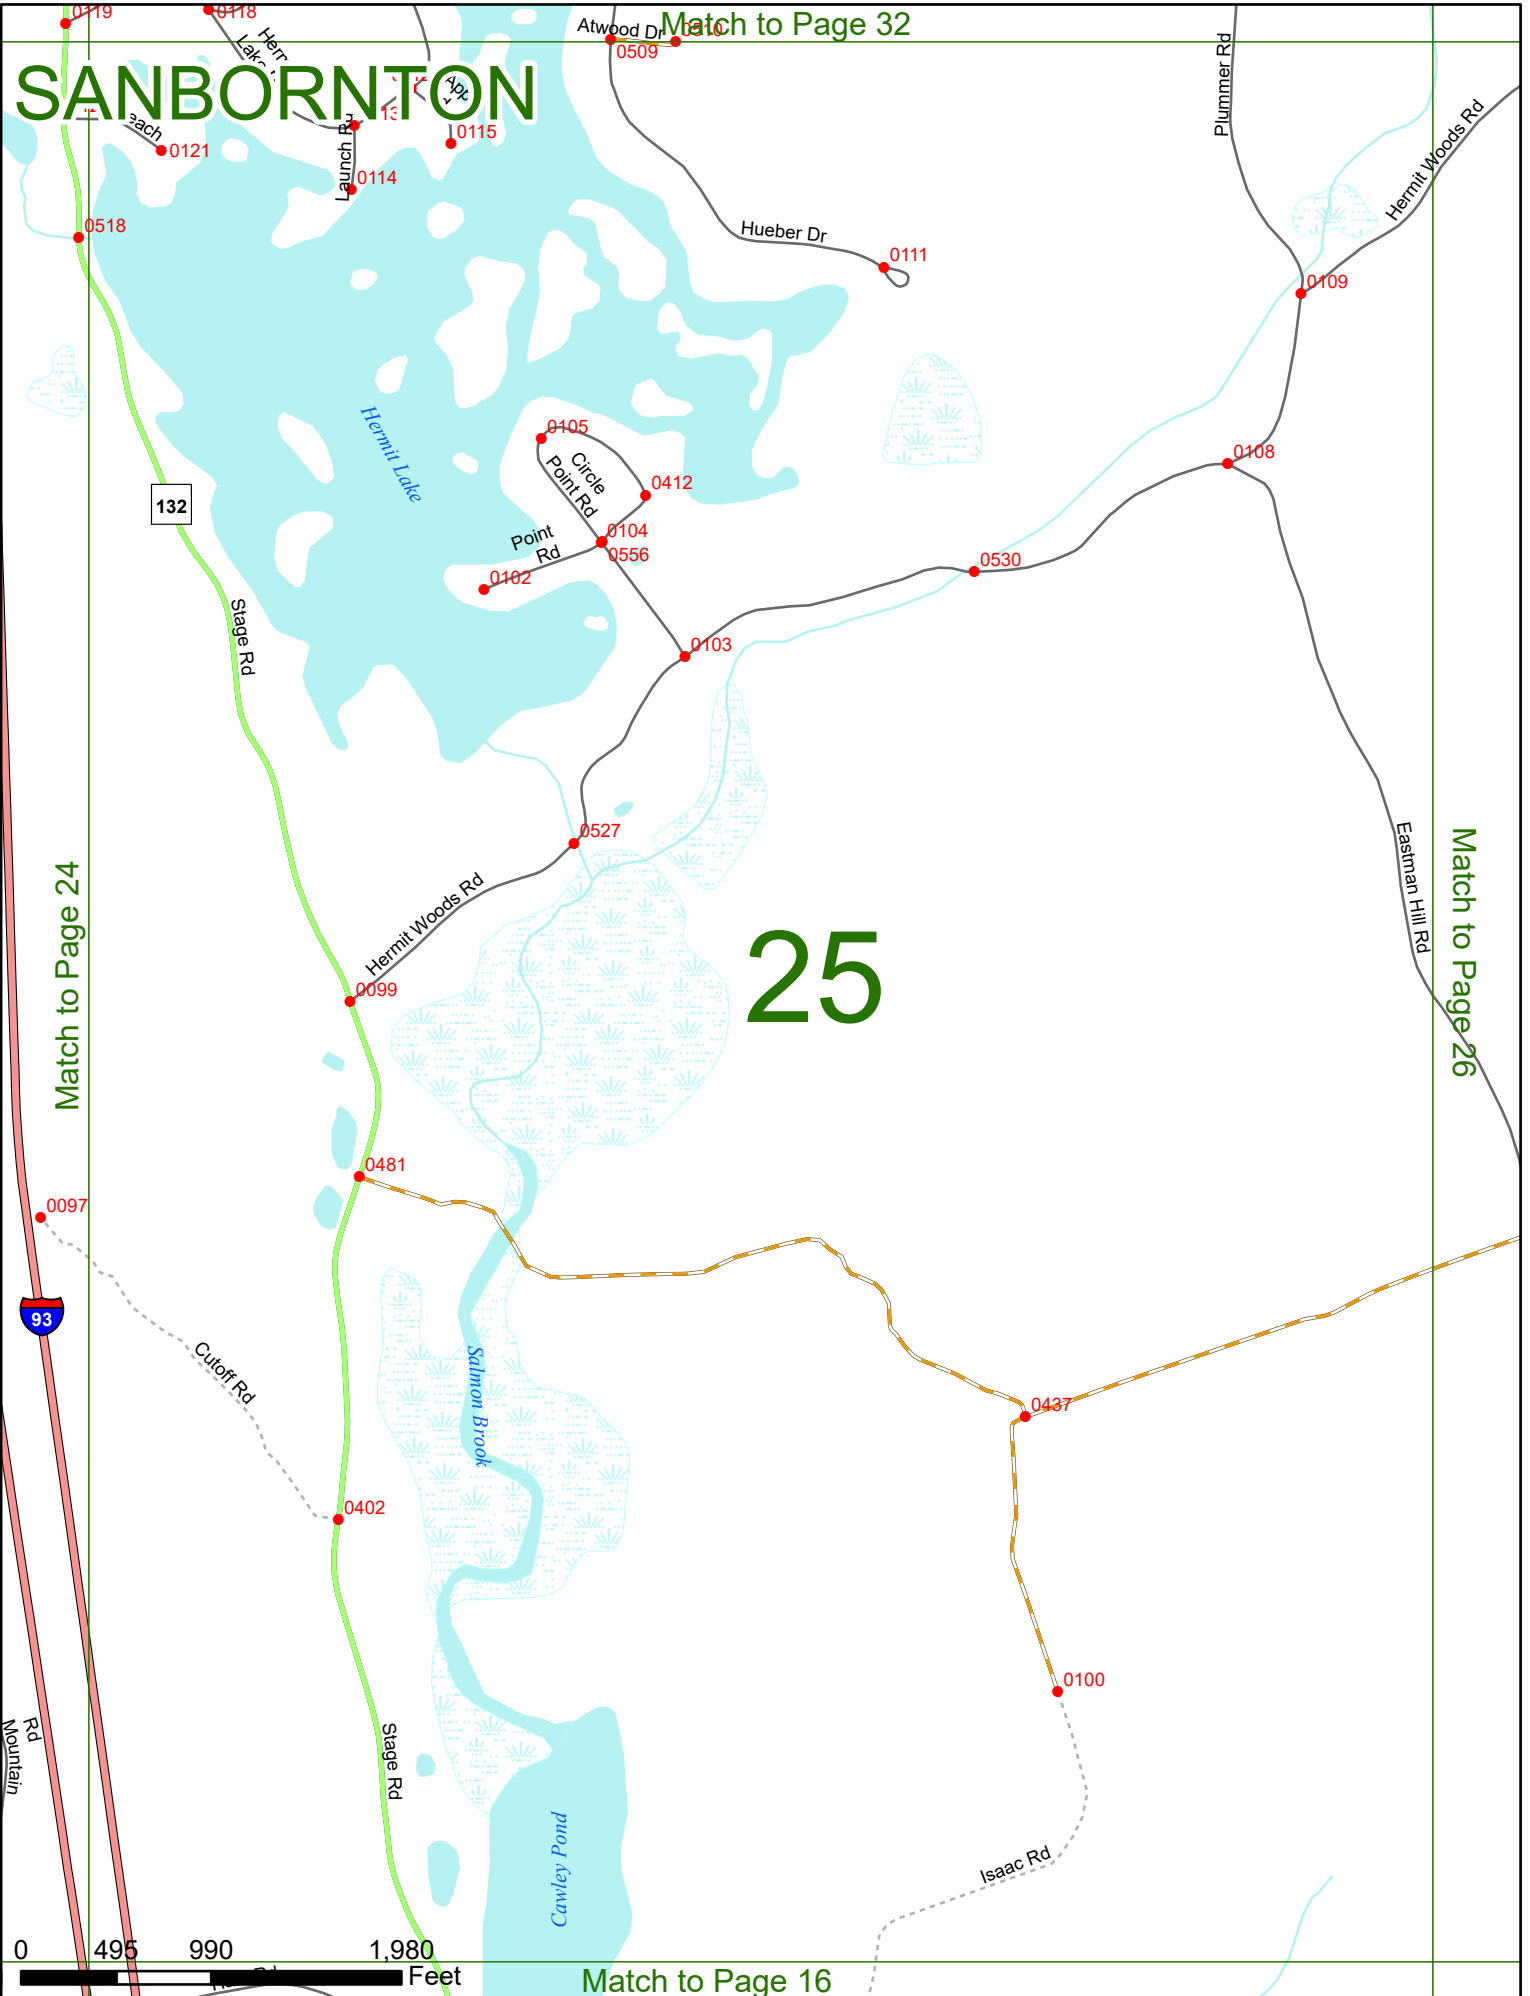

SANBORNTON

Match to Page 32

25

Match to Page 24

Match to Page 26

Match to Page 16

132

Rd
Mountain

Isaac Rd

Launch Rd

Hermit Lake

Atwood Dr

Hueber Dr

Plummer Rd

Hermit Woods Rd

Stage Rd

Circle Point Rd
Point Rd

Hermit Woods Rd

Eastman Hill Rd

Cutoff Rd

Stage Rd

Salmon Brook

Cawley Pond

Isaac Rd

0119

0118

0509

0121

0114

0115

0518

0111

0109

0105

0412

0104

0556

0102

0530

0108

0103

0527

0099

0481

0097

0402

0437

0100