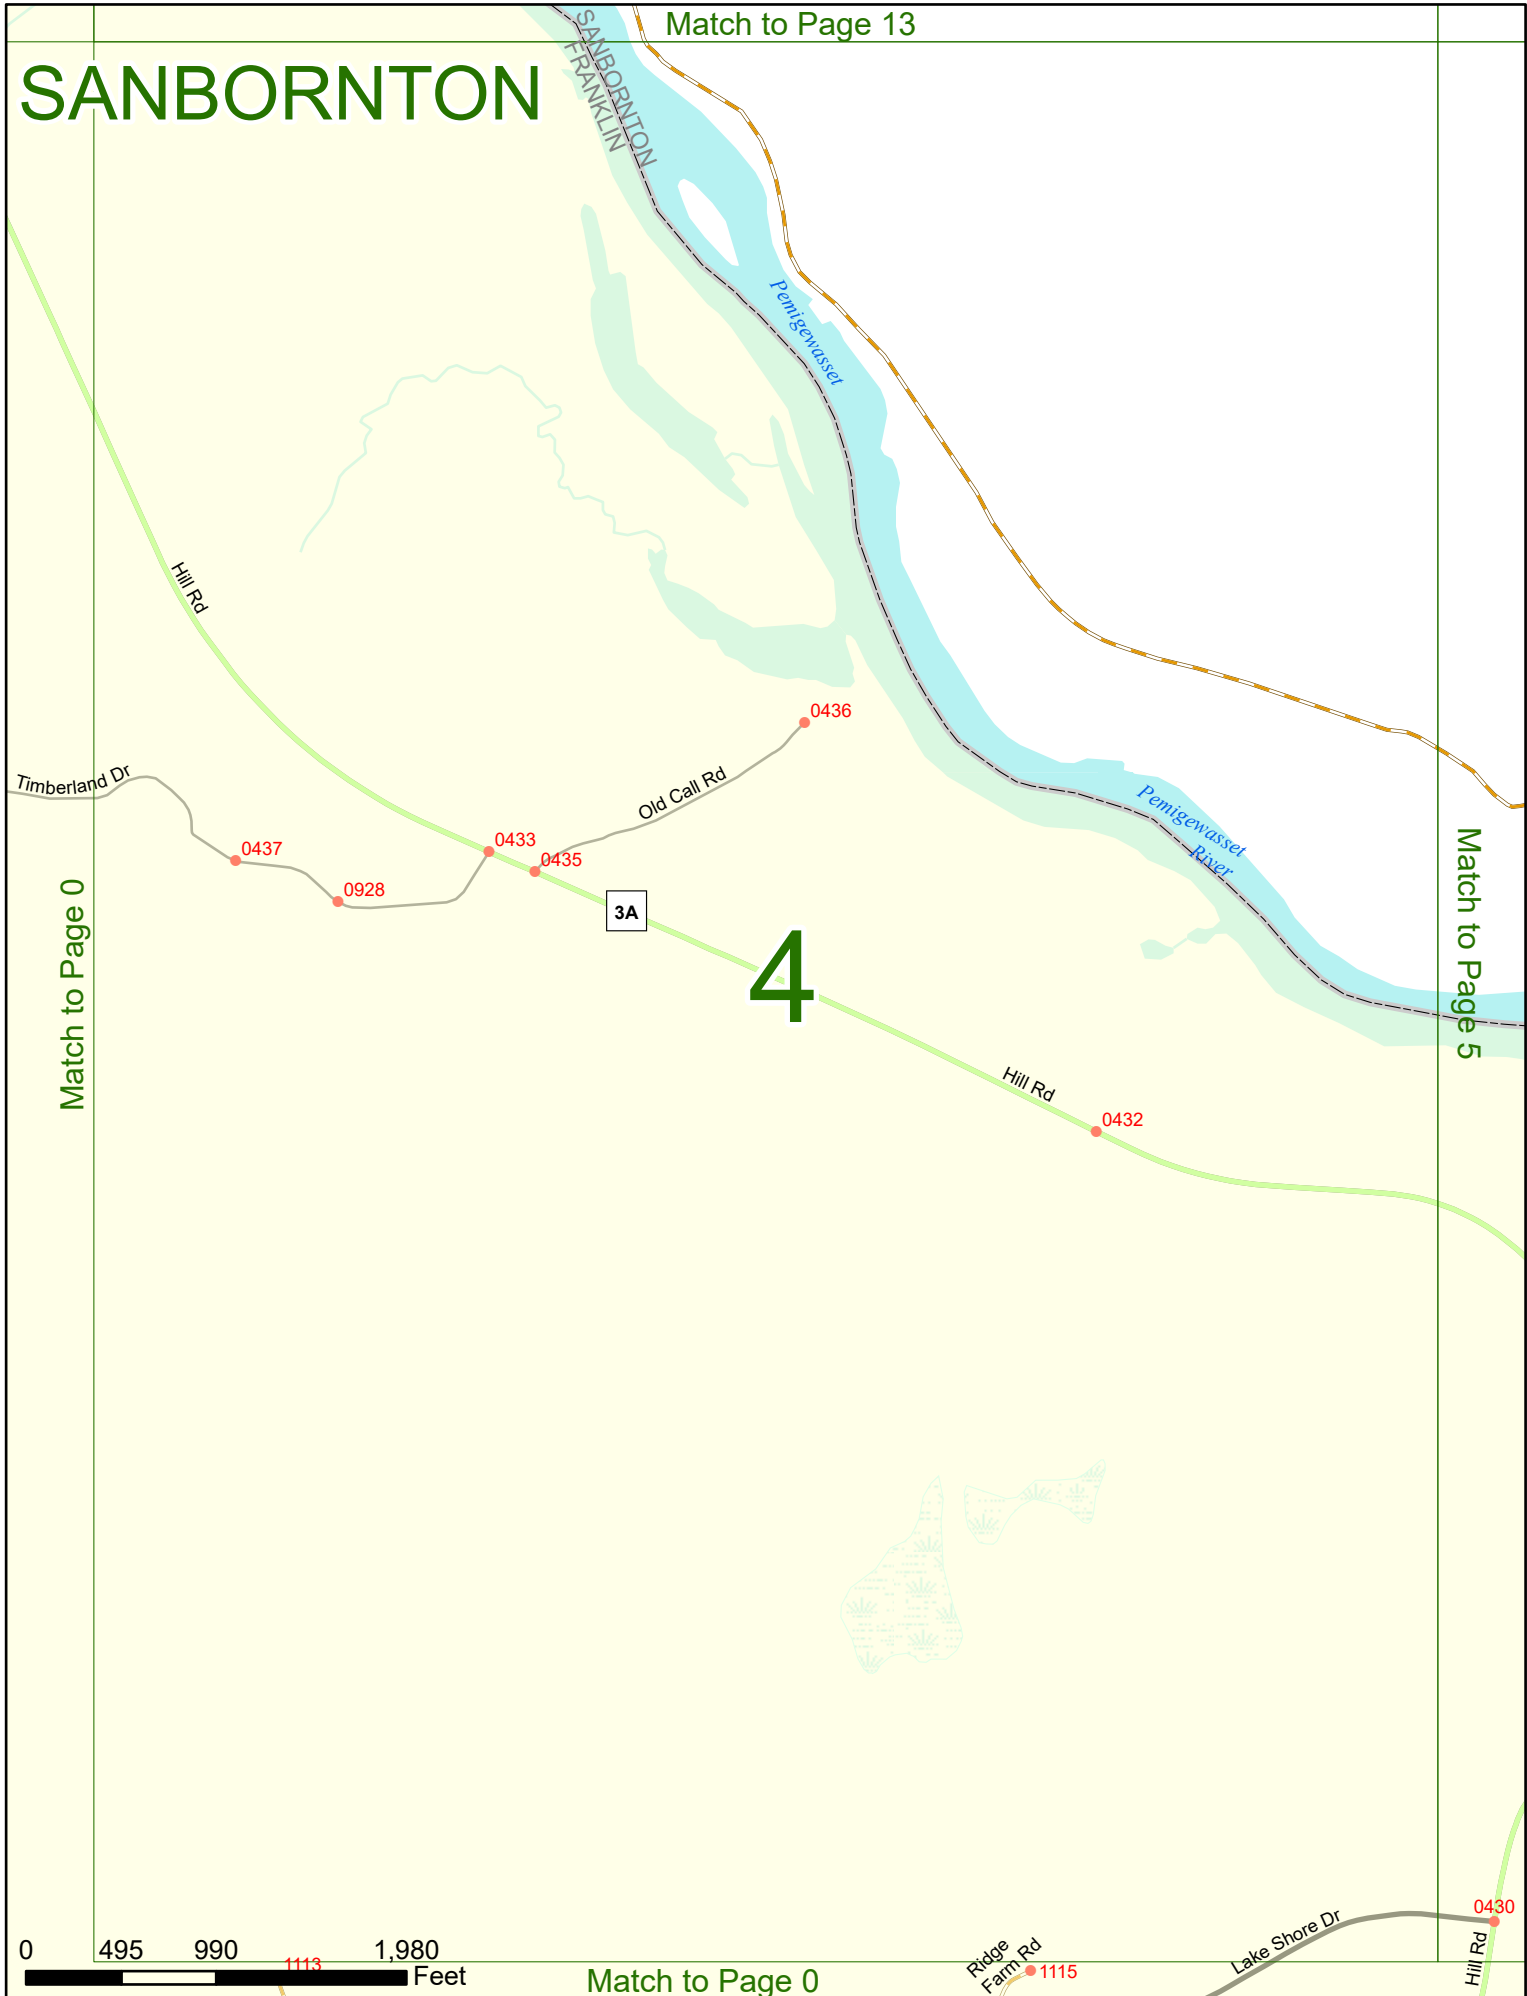

Match to Page 13

SANBORNTON

SANBORNTON
FRANKLIN

Pemigewasset
River

Match to Page 5

Match to Page 0

Timberland Dr

Hill Rd

0437

0928

0433

0435

3A

Old Call Rd

0436

4

Hill Rd

0432

0 495 990 1,980 Feet

Match to Page 0

Ridge Farm Rd
1115

Lake Shore Dr

0430

Hill Rd