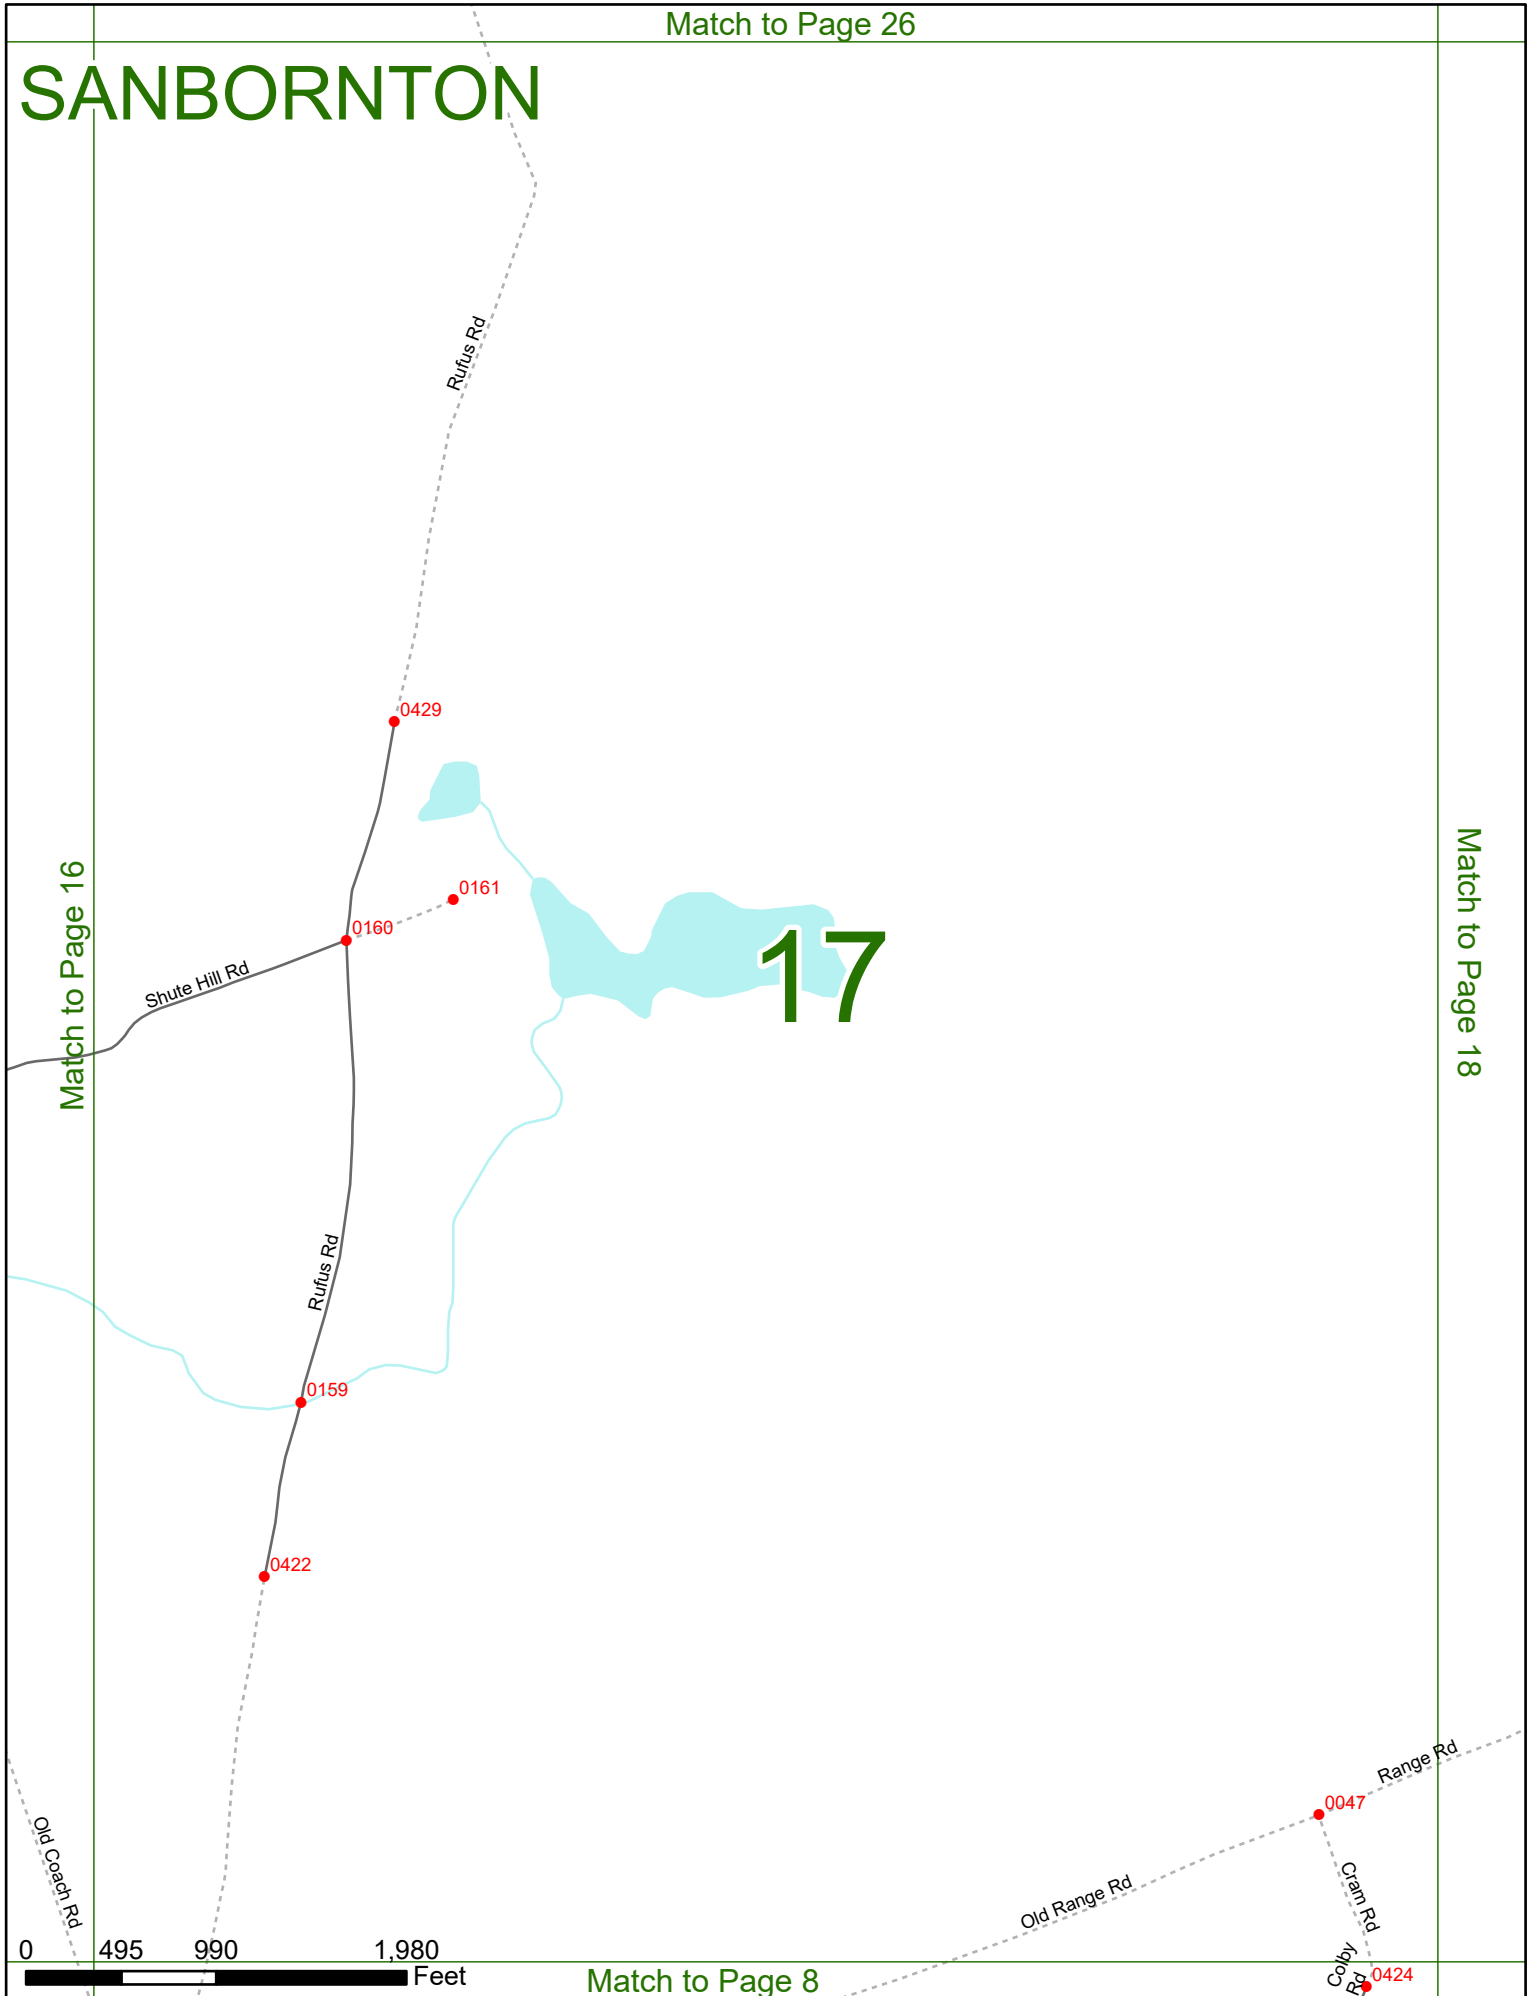

SANBORNTON

Match to Page 16

Match to Page 18

Match to Page 8

0424