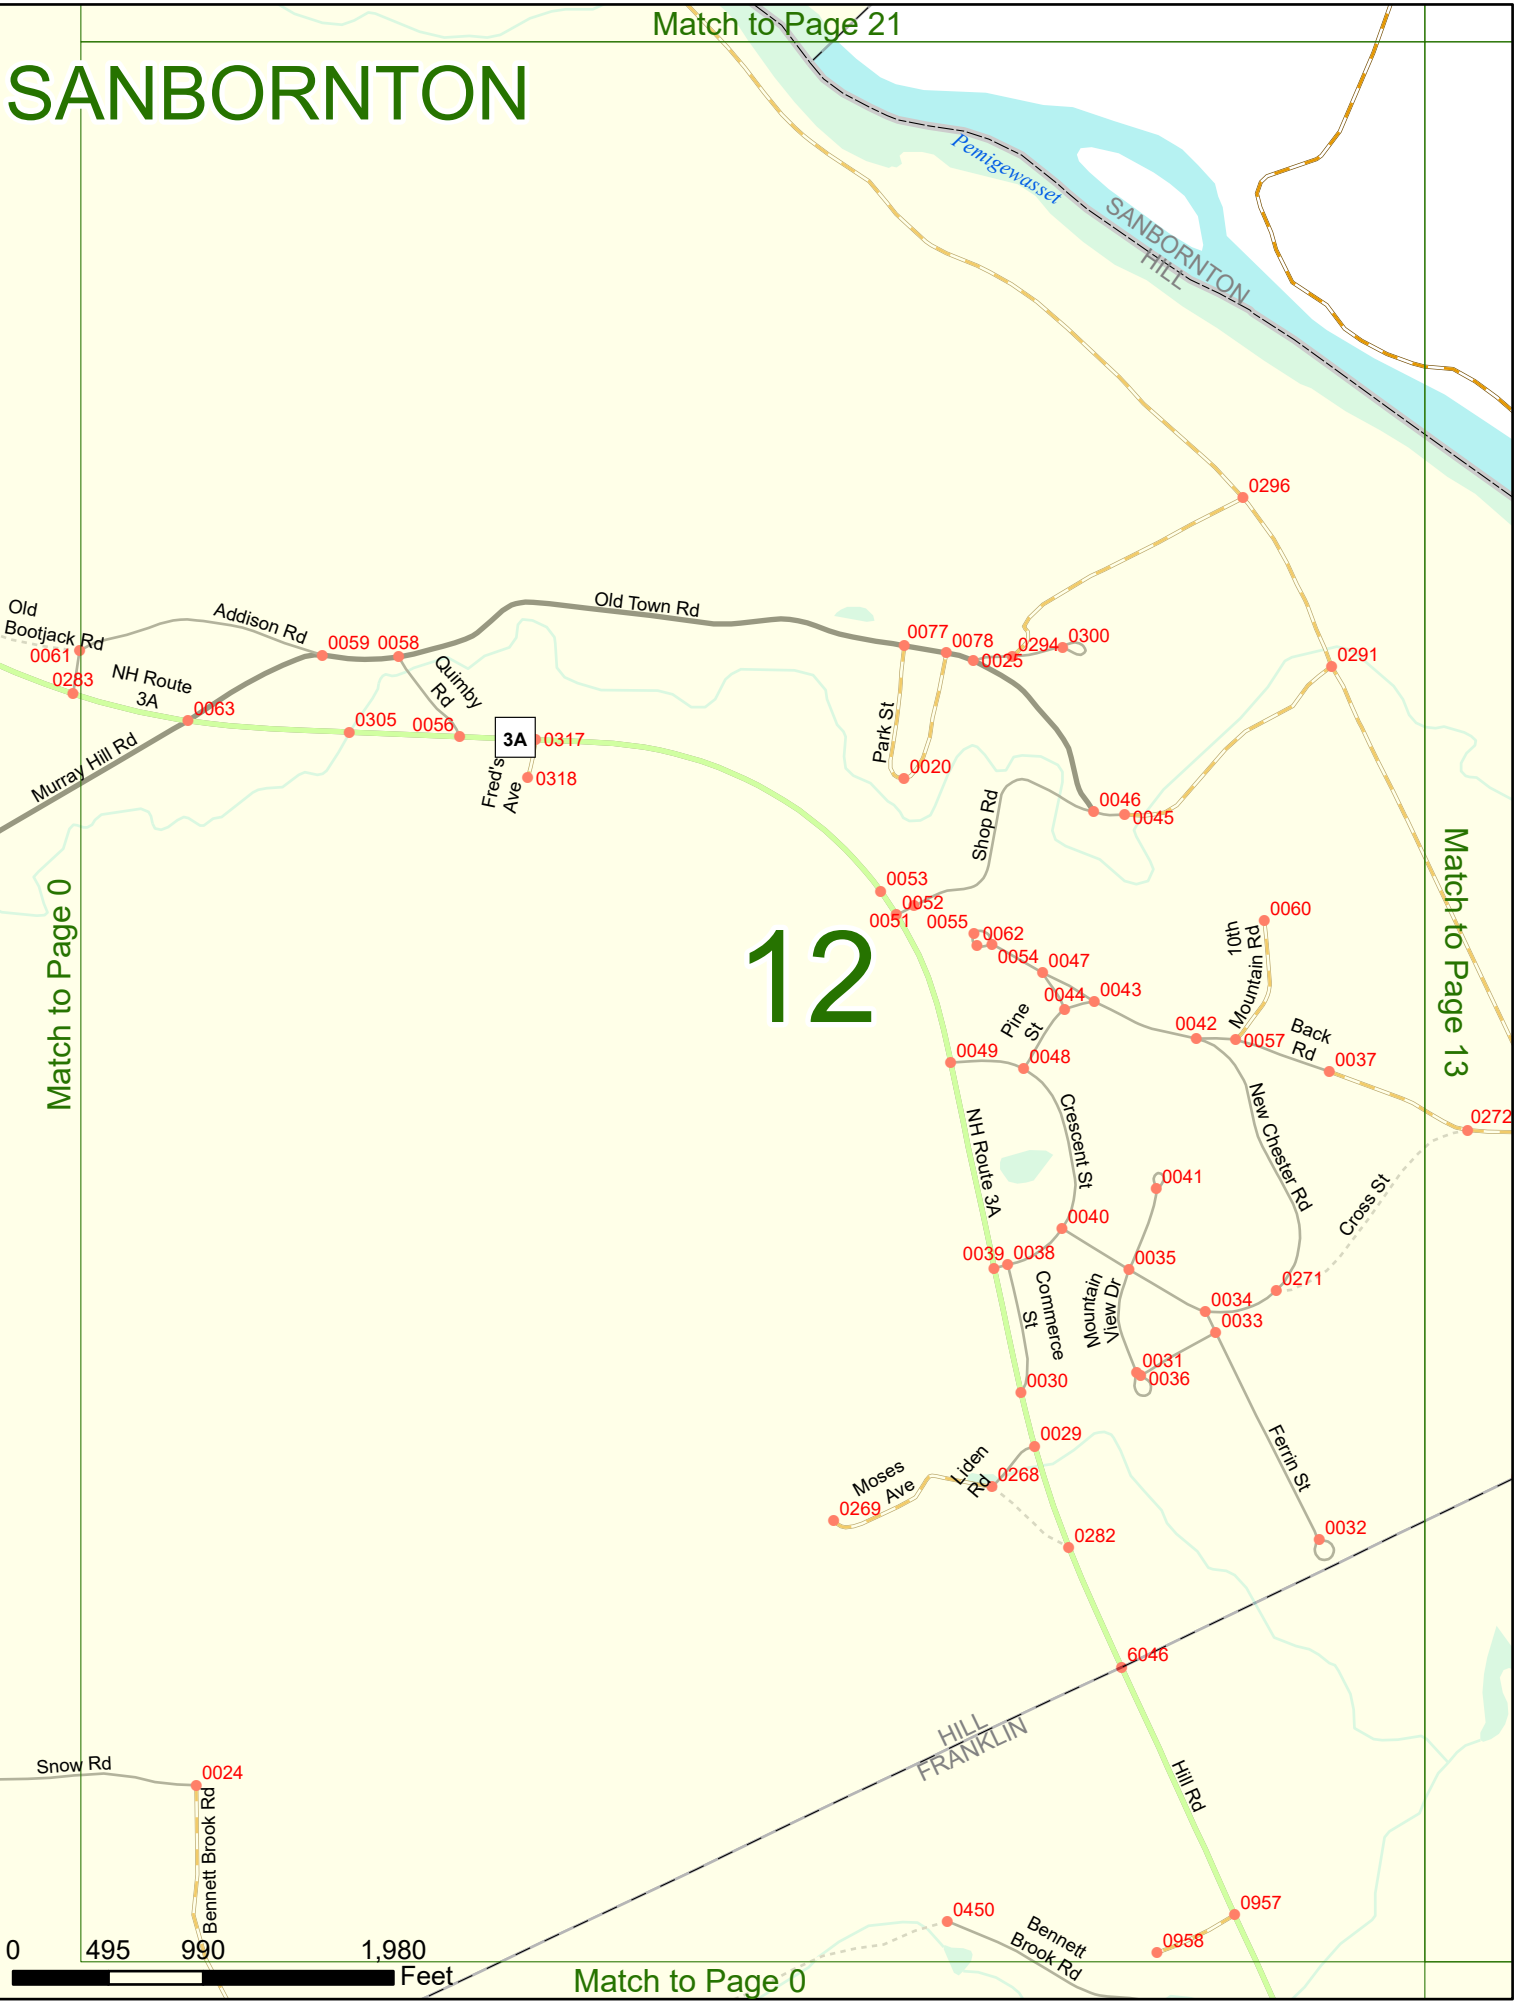

Match to Page 21

SANBORNTON

Match to Page 13

12

Match to Page 0

0 495 990 1,980 Feet

Match to Page 0