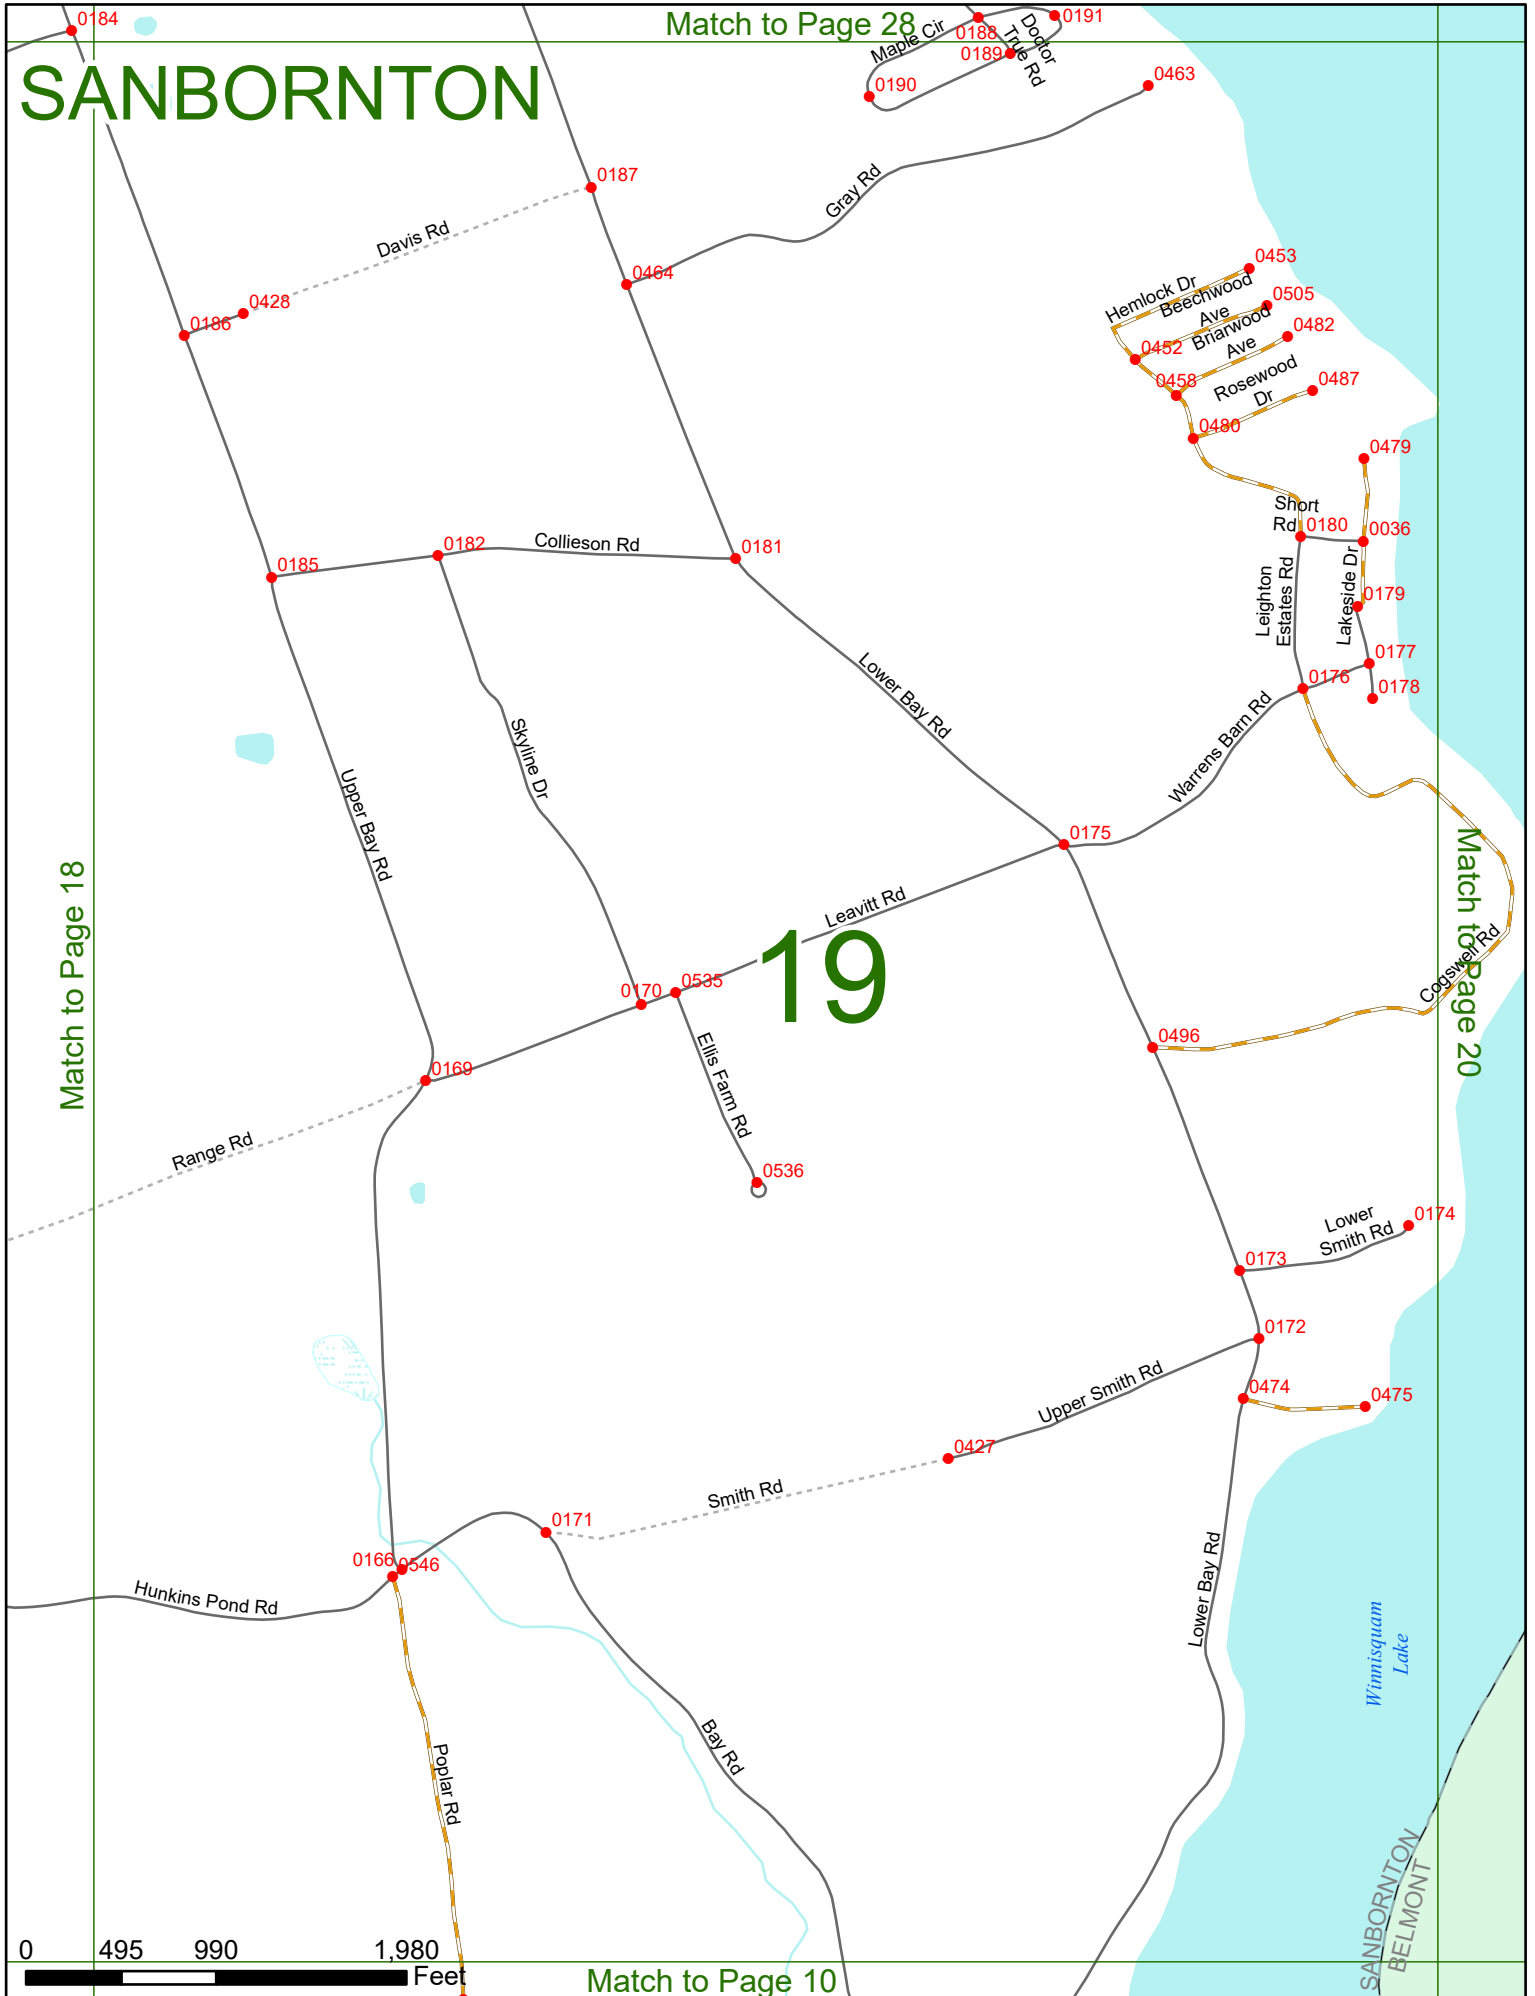

SANBORNTON

Match to Page 28

19

Match to Page 18

Match to Page 20

Match to Page 10