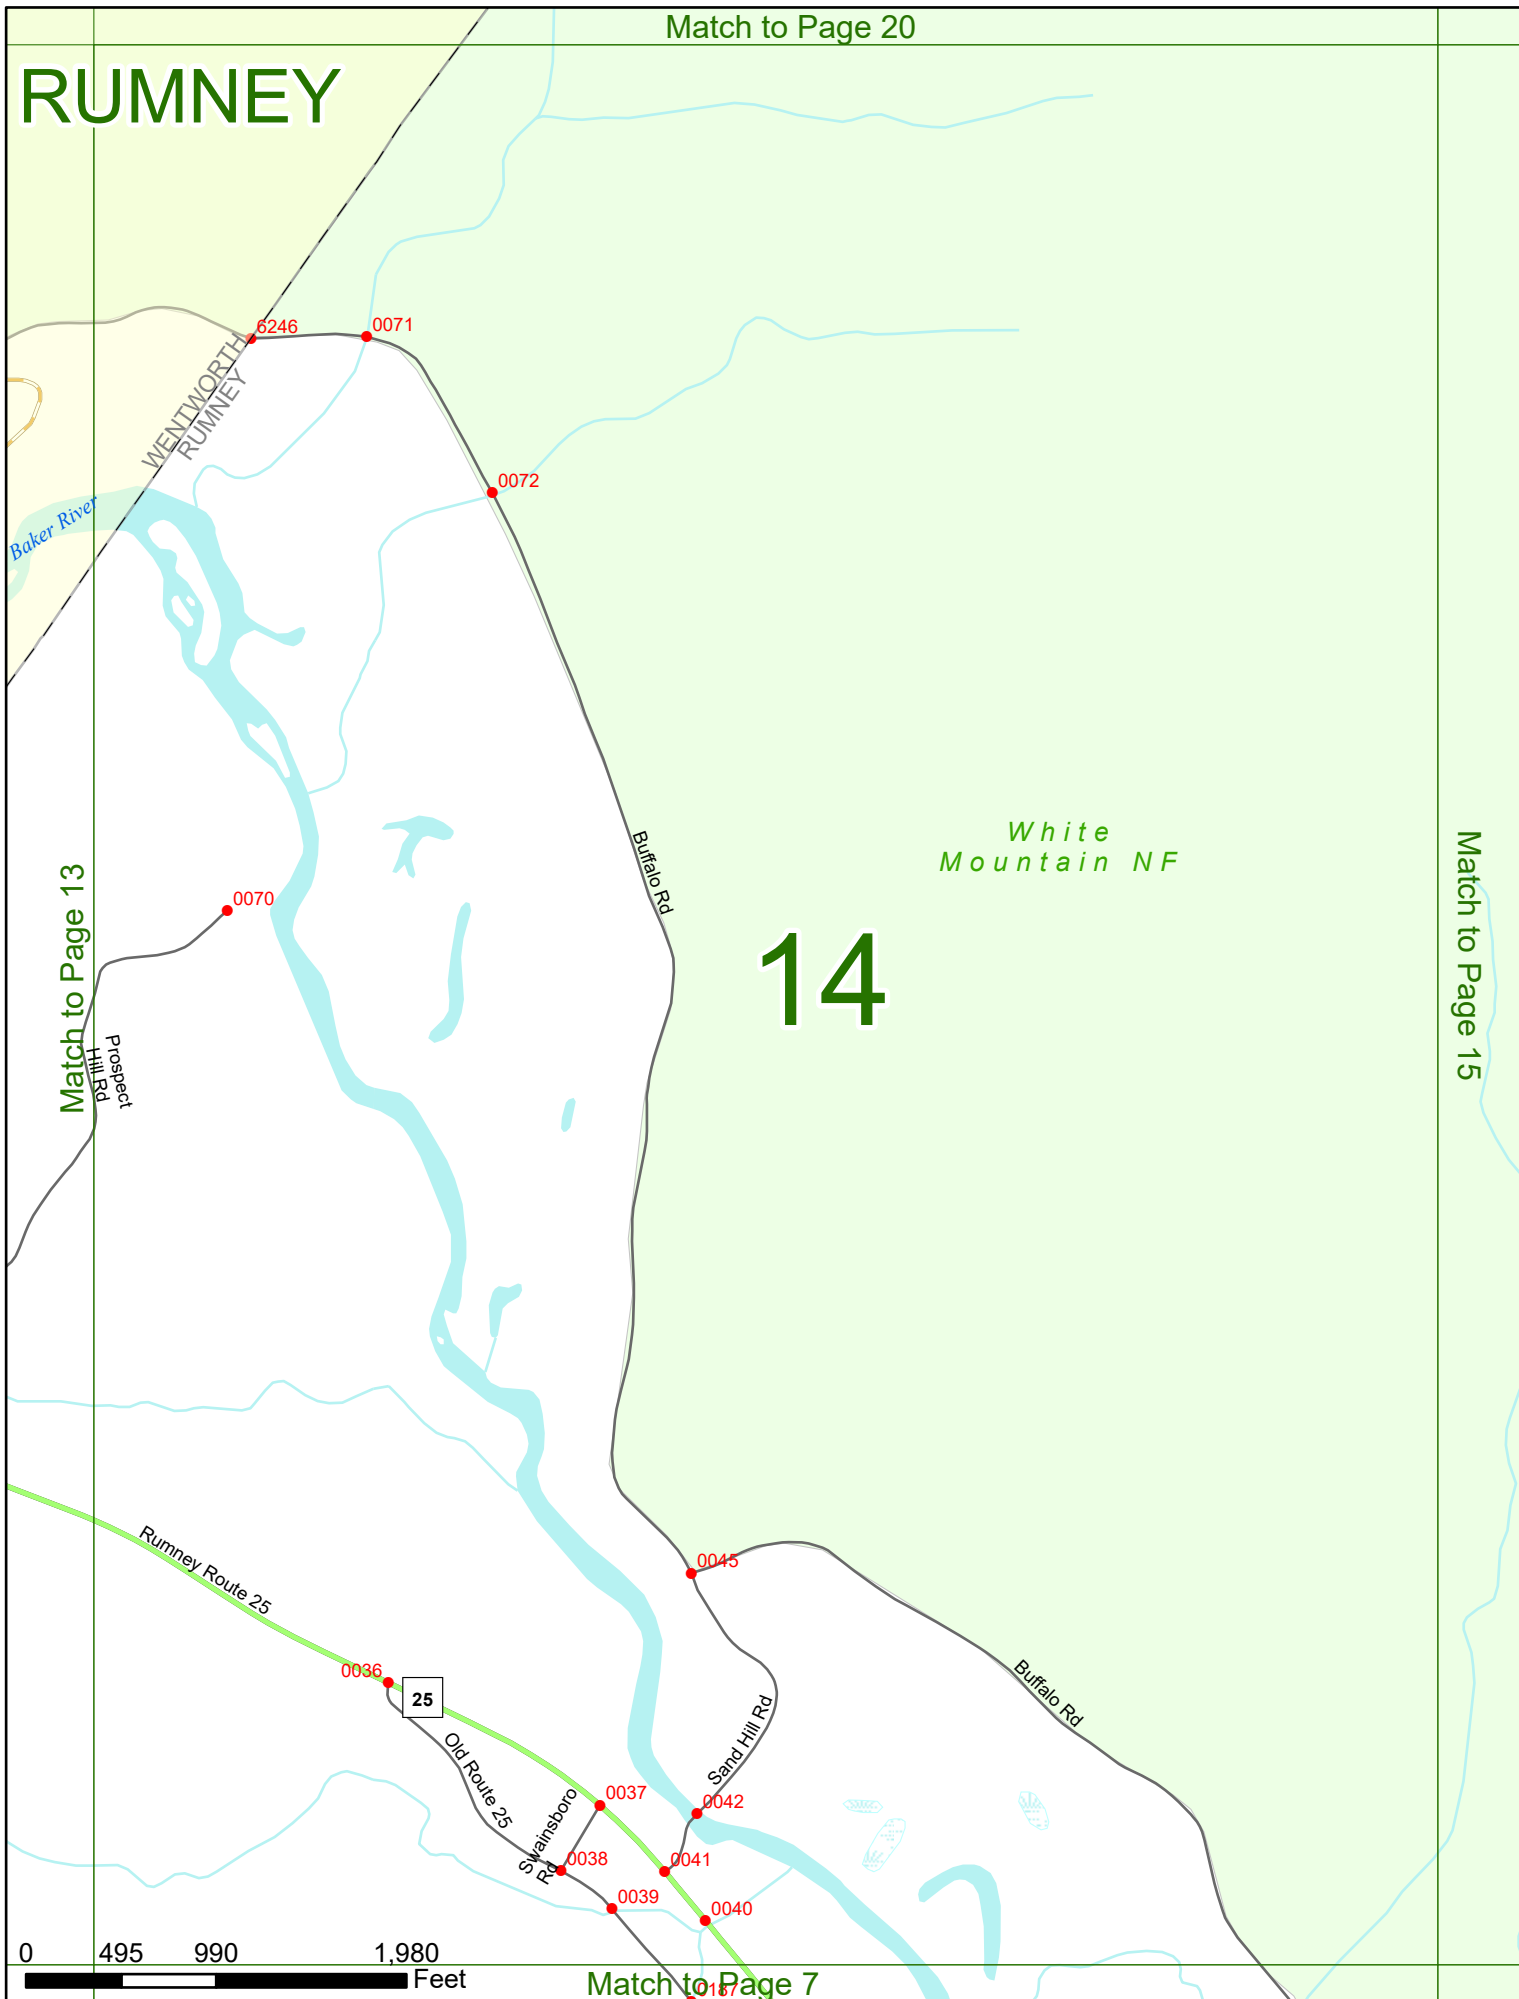

RUMNEY

White Mountain NF

14

Match to Page 13

Match to Page 15

Match to Page 7