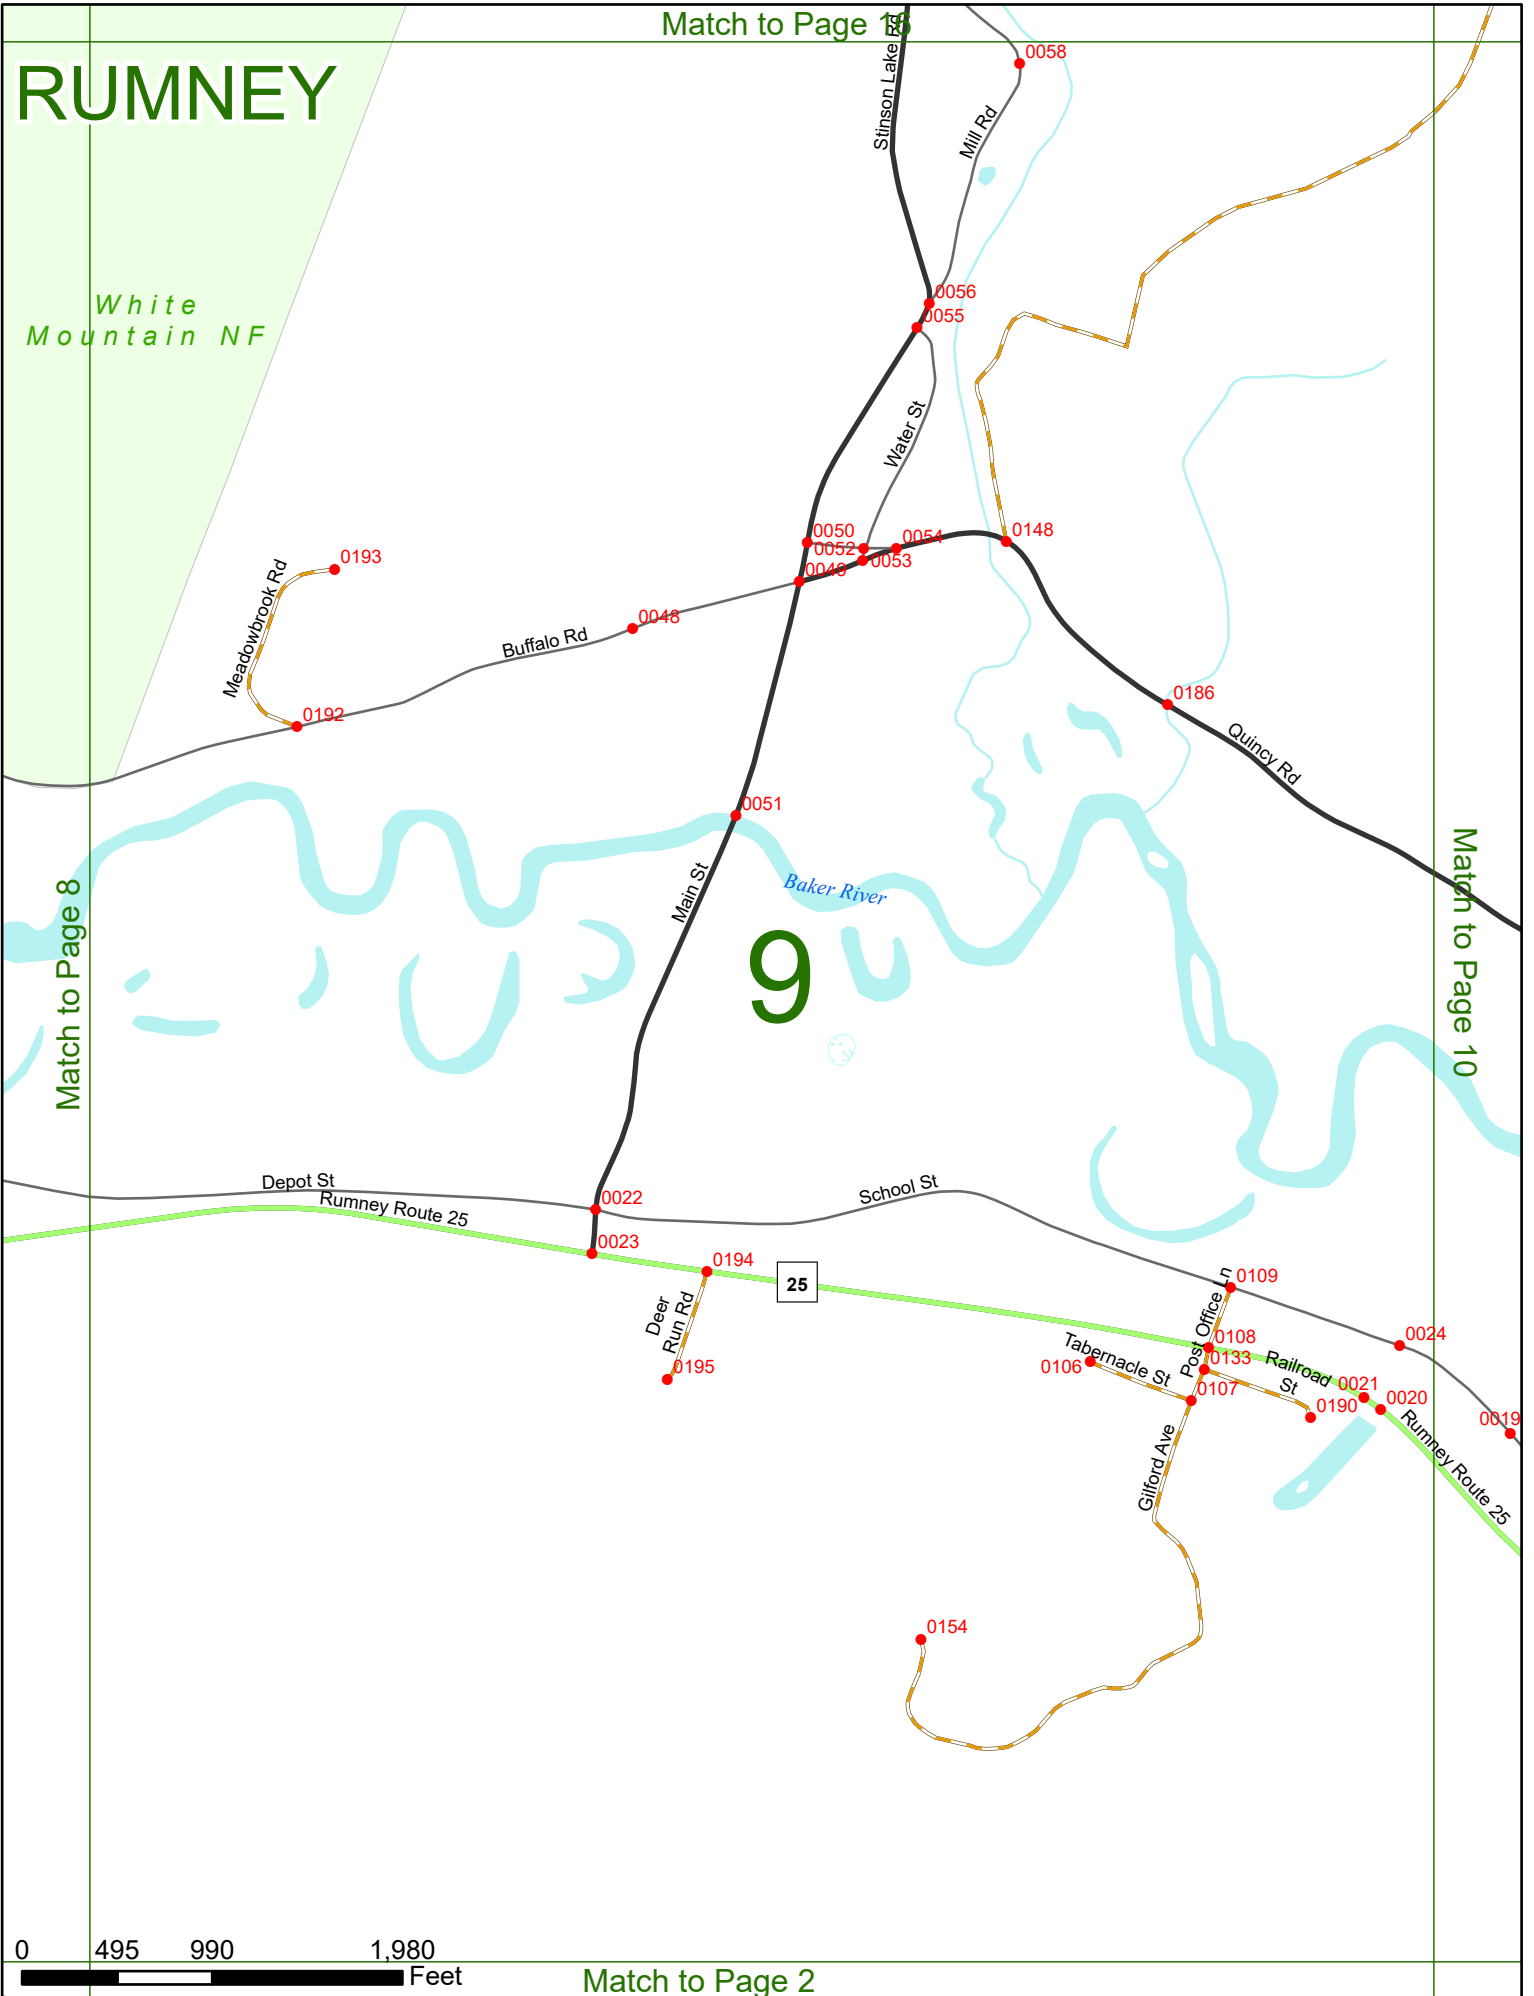

RUMNEY

Match to Page 13

White Mountain NF

Match to Page 8

Match to Page 10

9

Match to Page 2