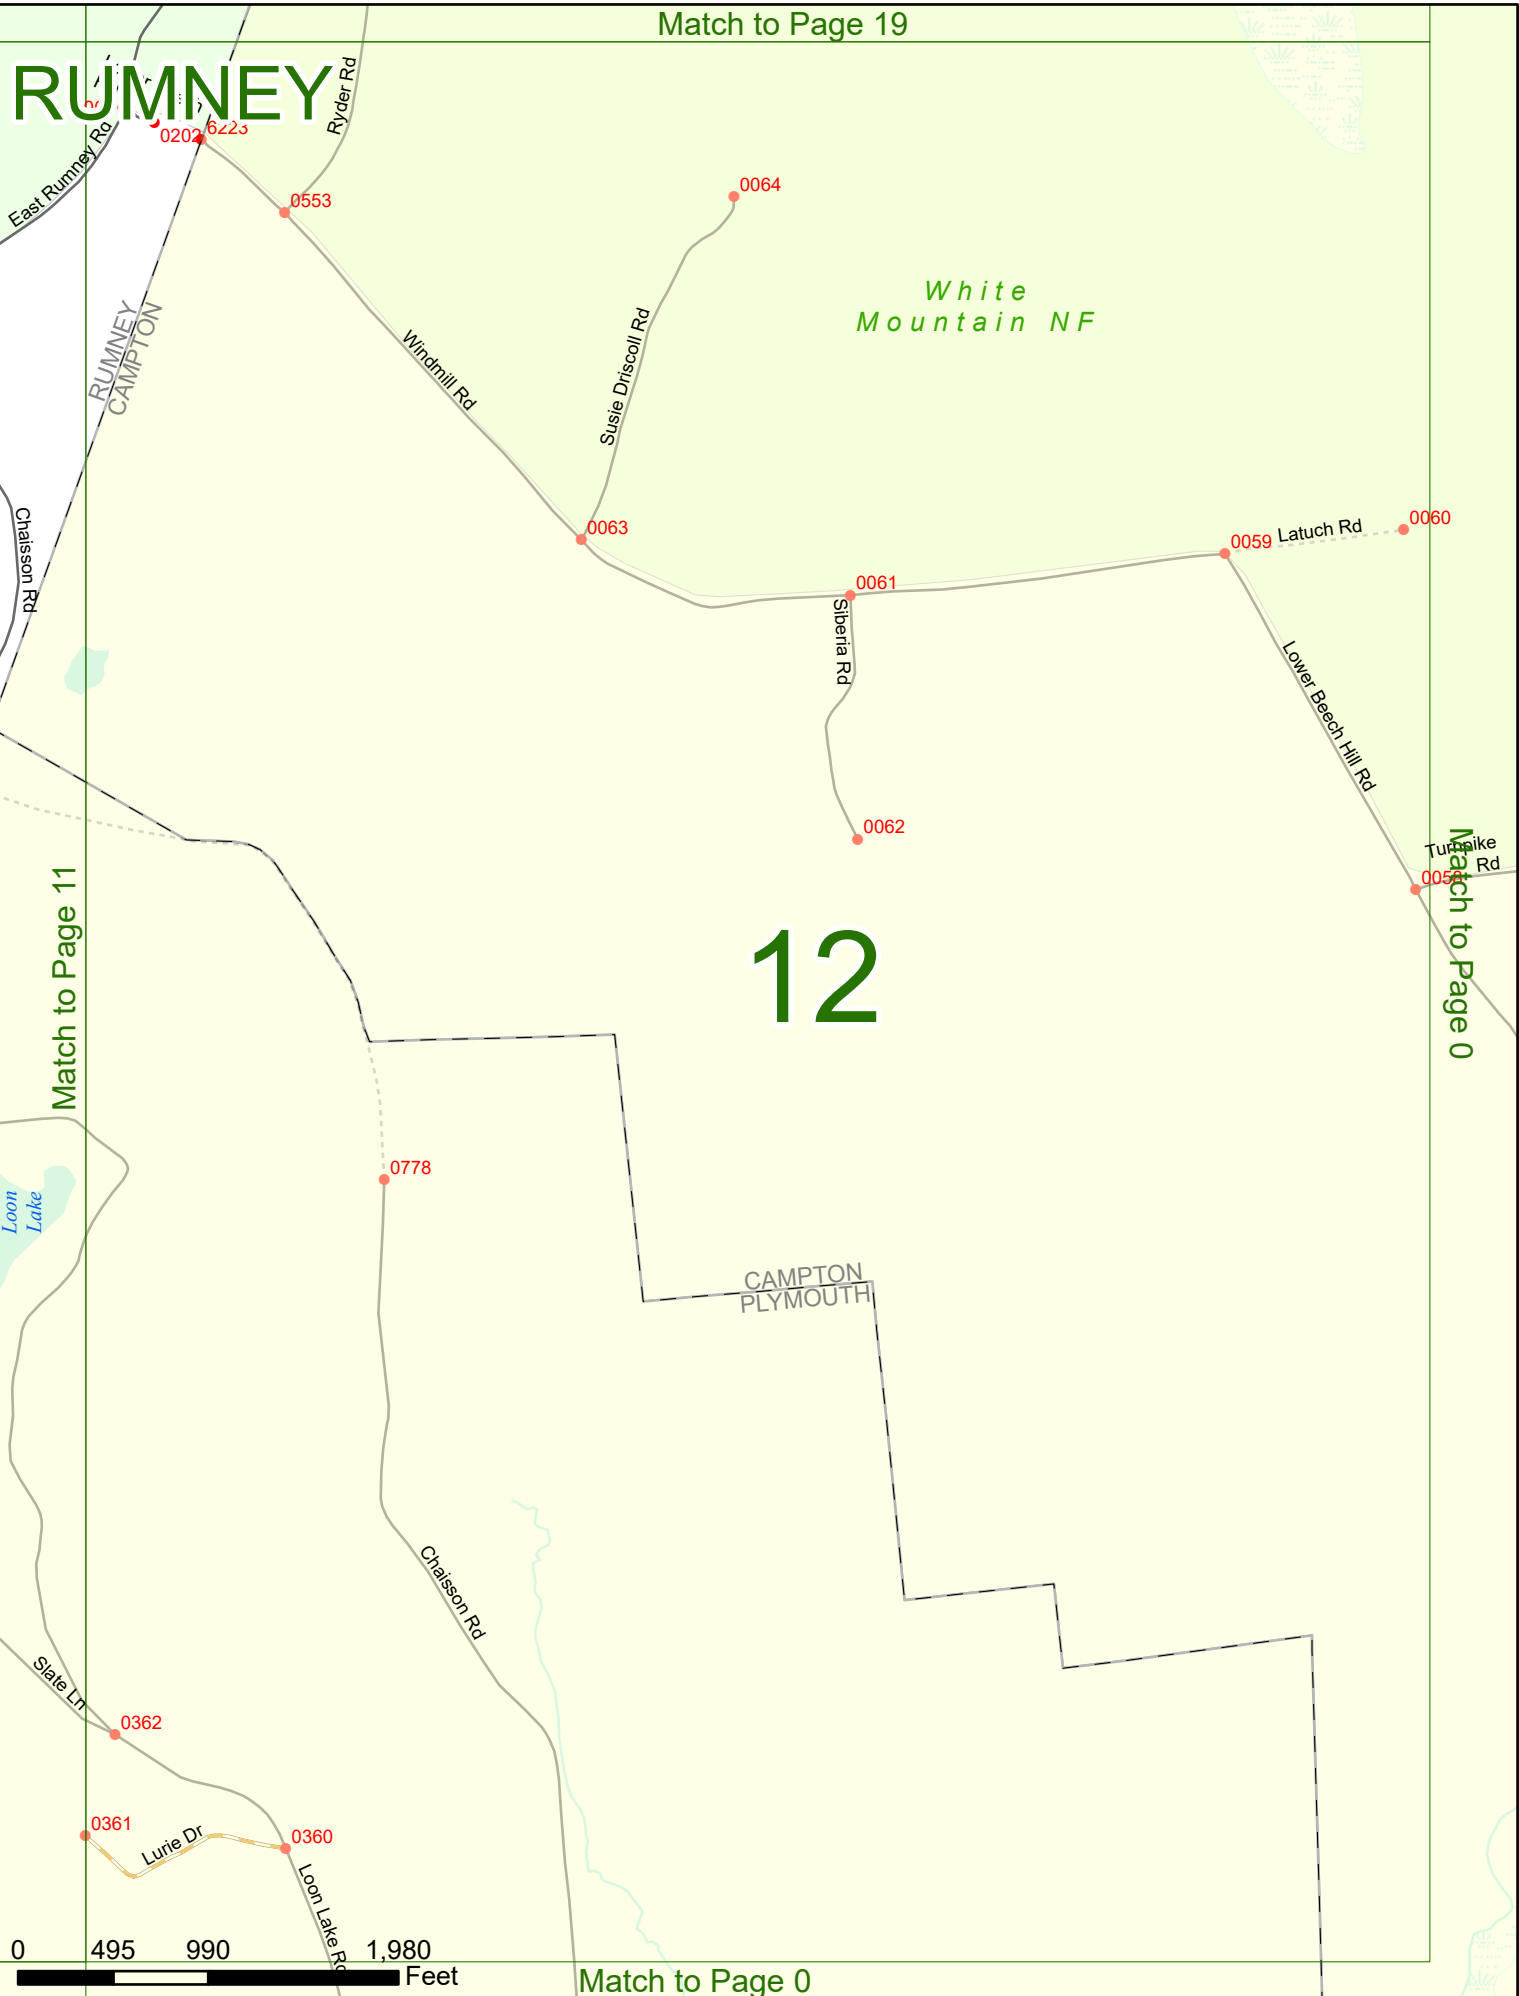

Match to Page 19

RUMNEY

White Mountain NF

12

Match to Page 0

Match to Page 11

Loon Lake

CAMPTON
PLYMOUTH

Match to Page 0