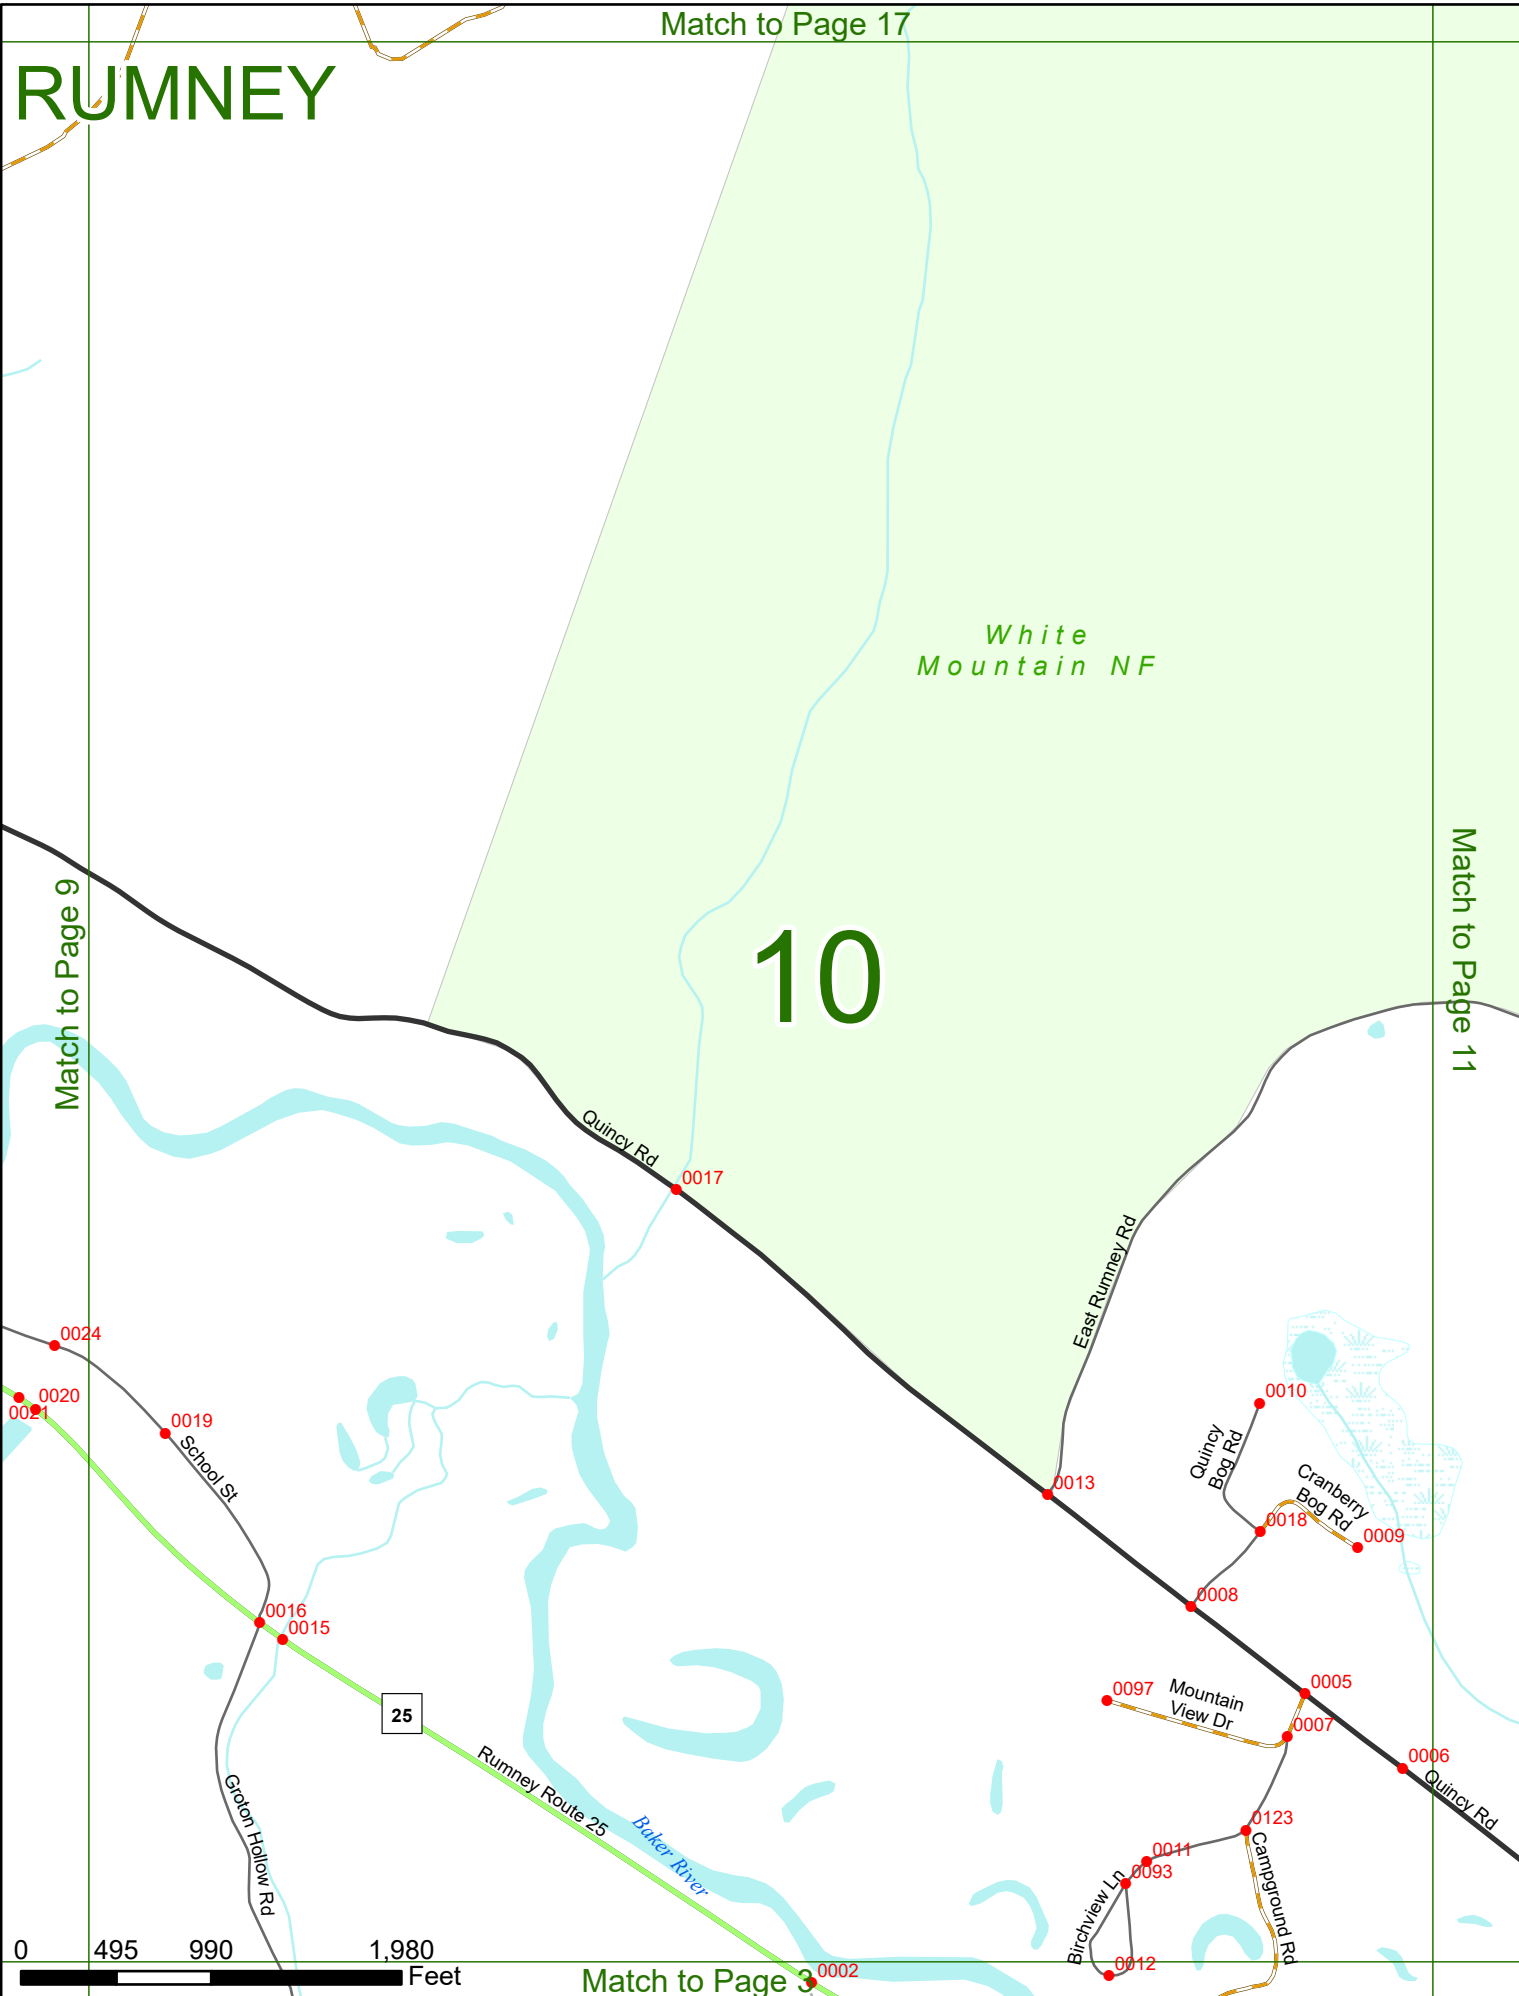

Match to Page 17

RUMNEY

White Mountain NF

10

Match to Page 11

Match to Page 9

Match to Page 3