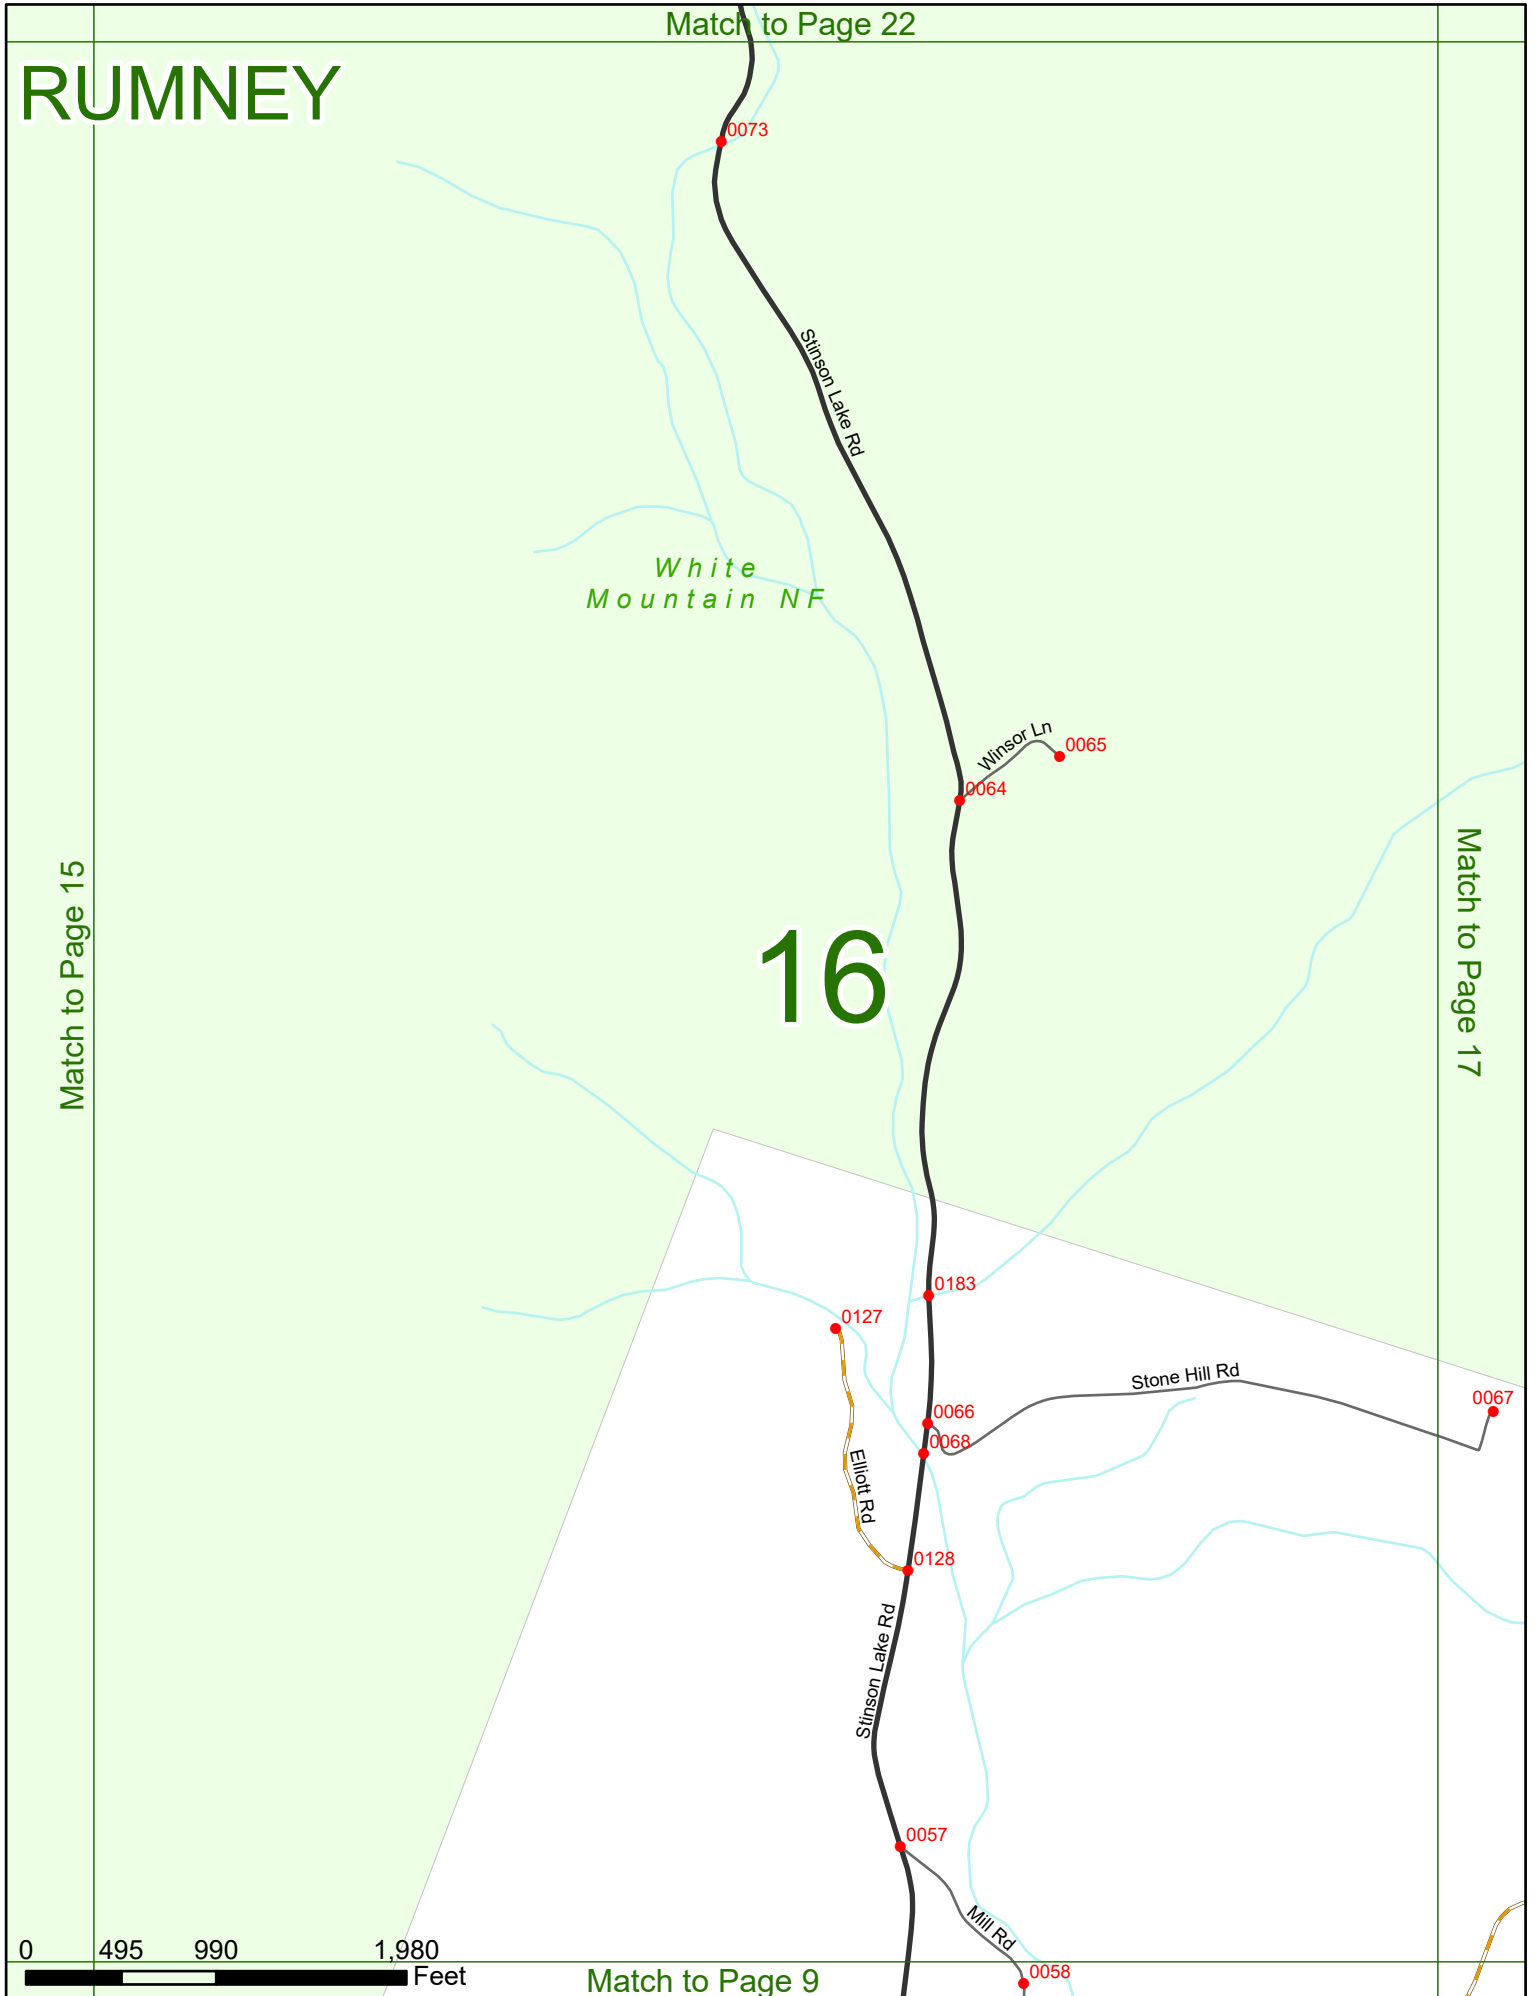

RUMNEY

Match to Page 22

White Mountain NF

16

Match to Page 15

Match to Page 17

0 495 990 1,980 Feet

Match to Page 9