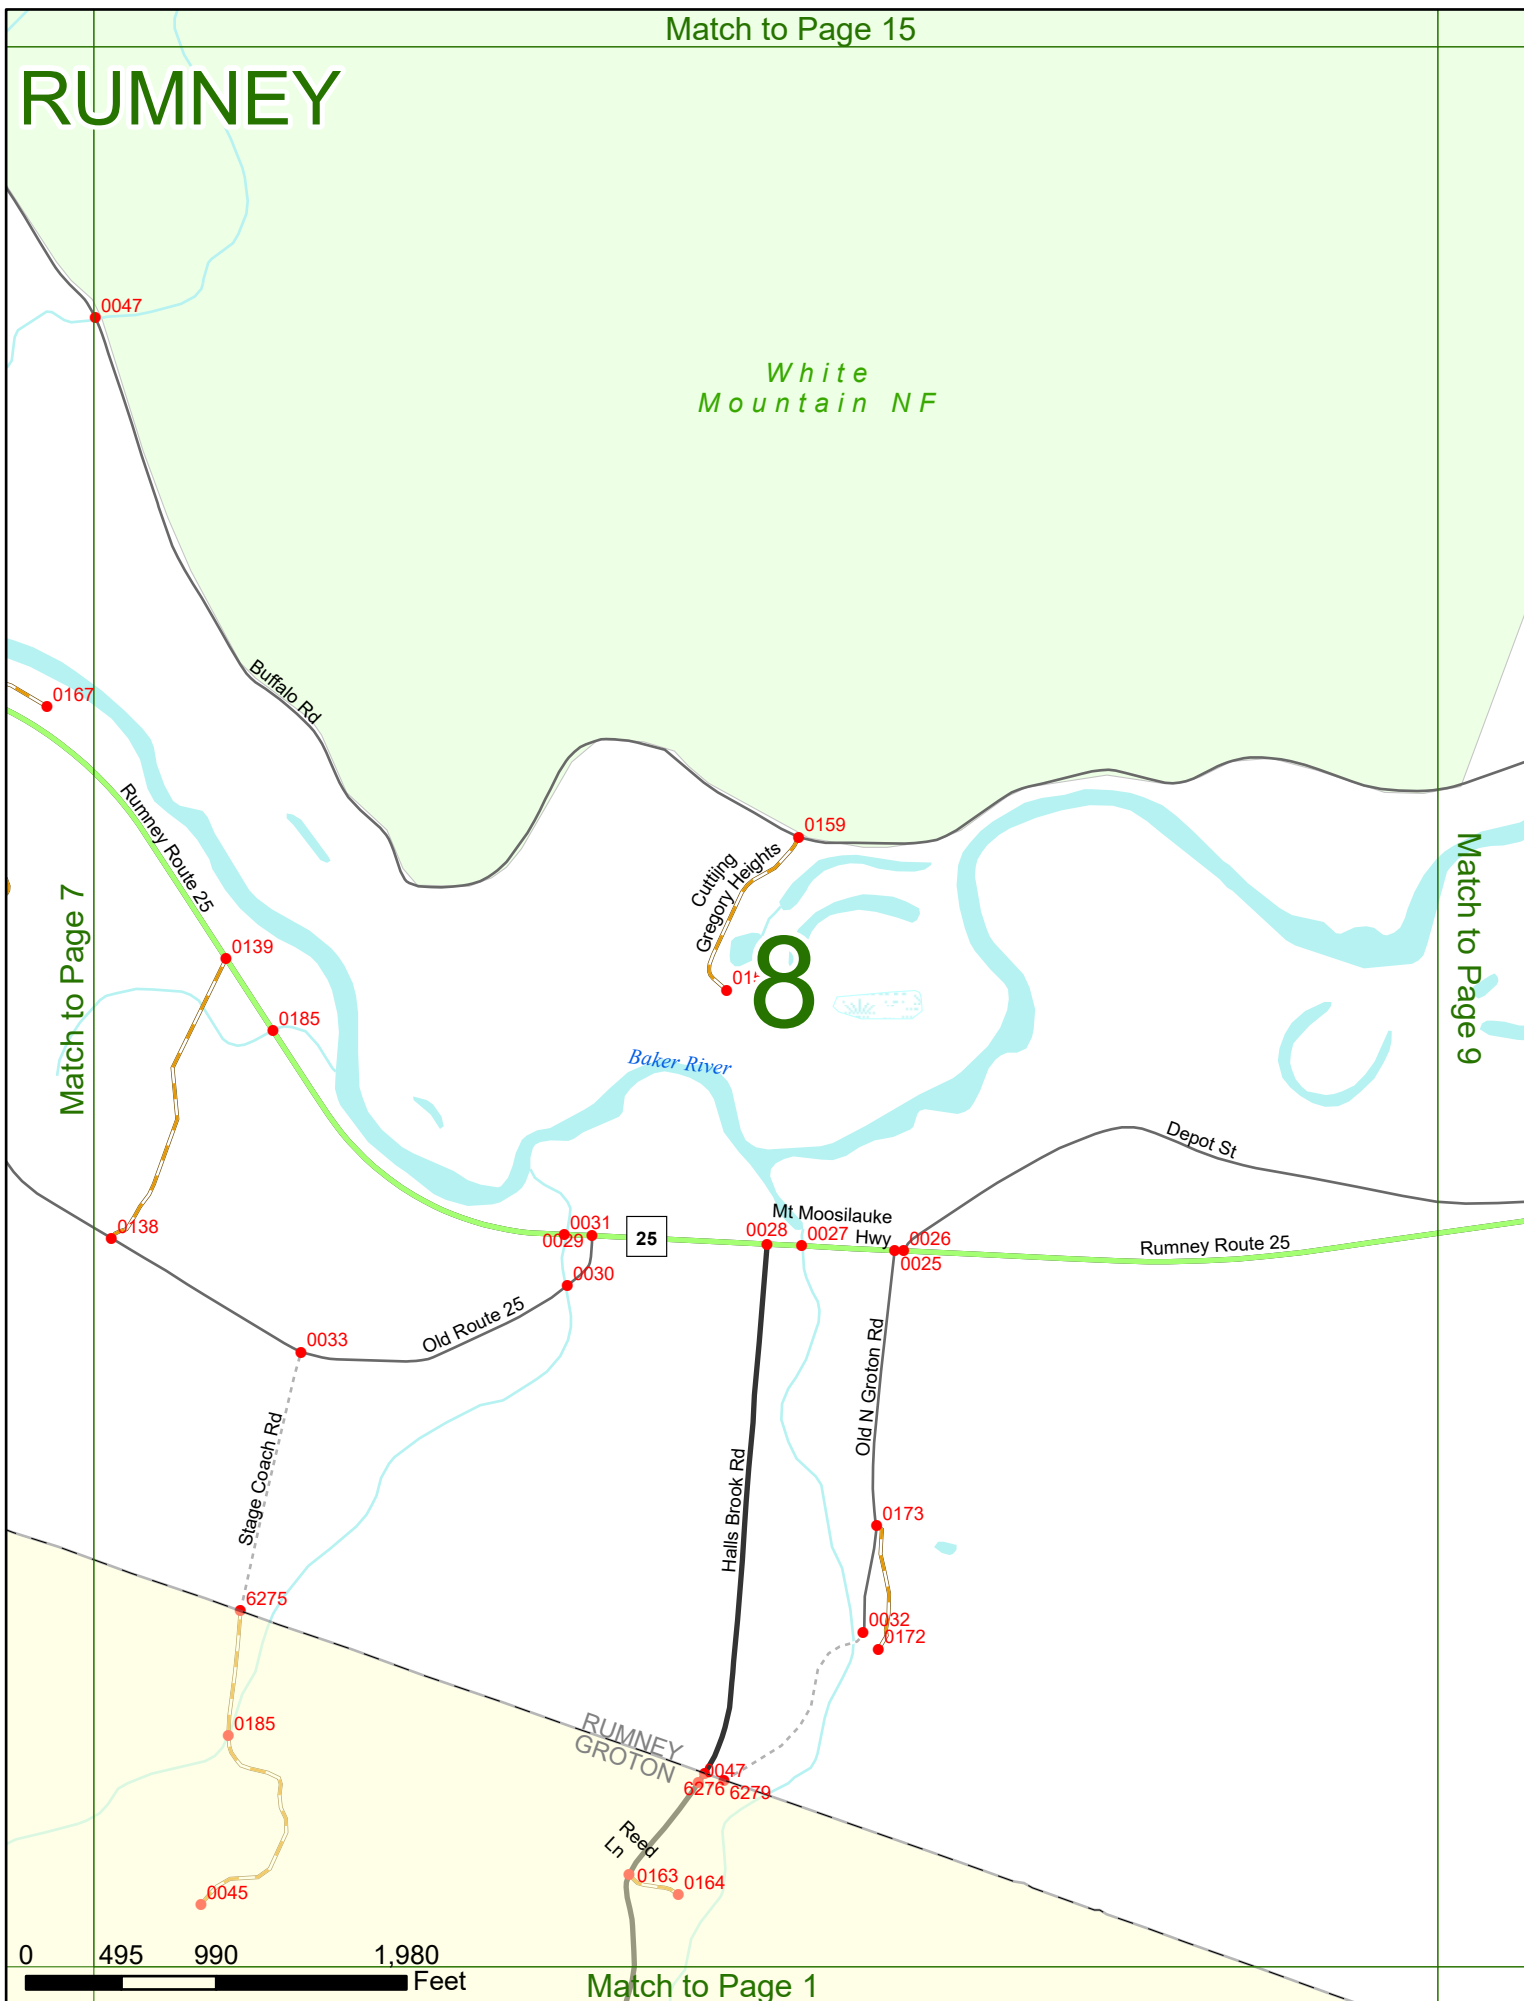

RUMNEY

White Mountain NF

Match to Page 9

Match to Page 7

8