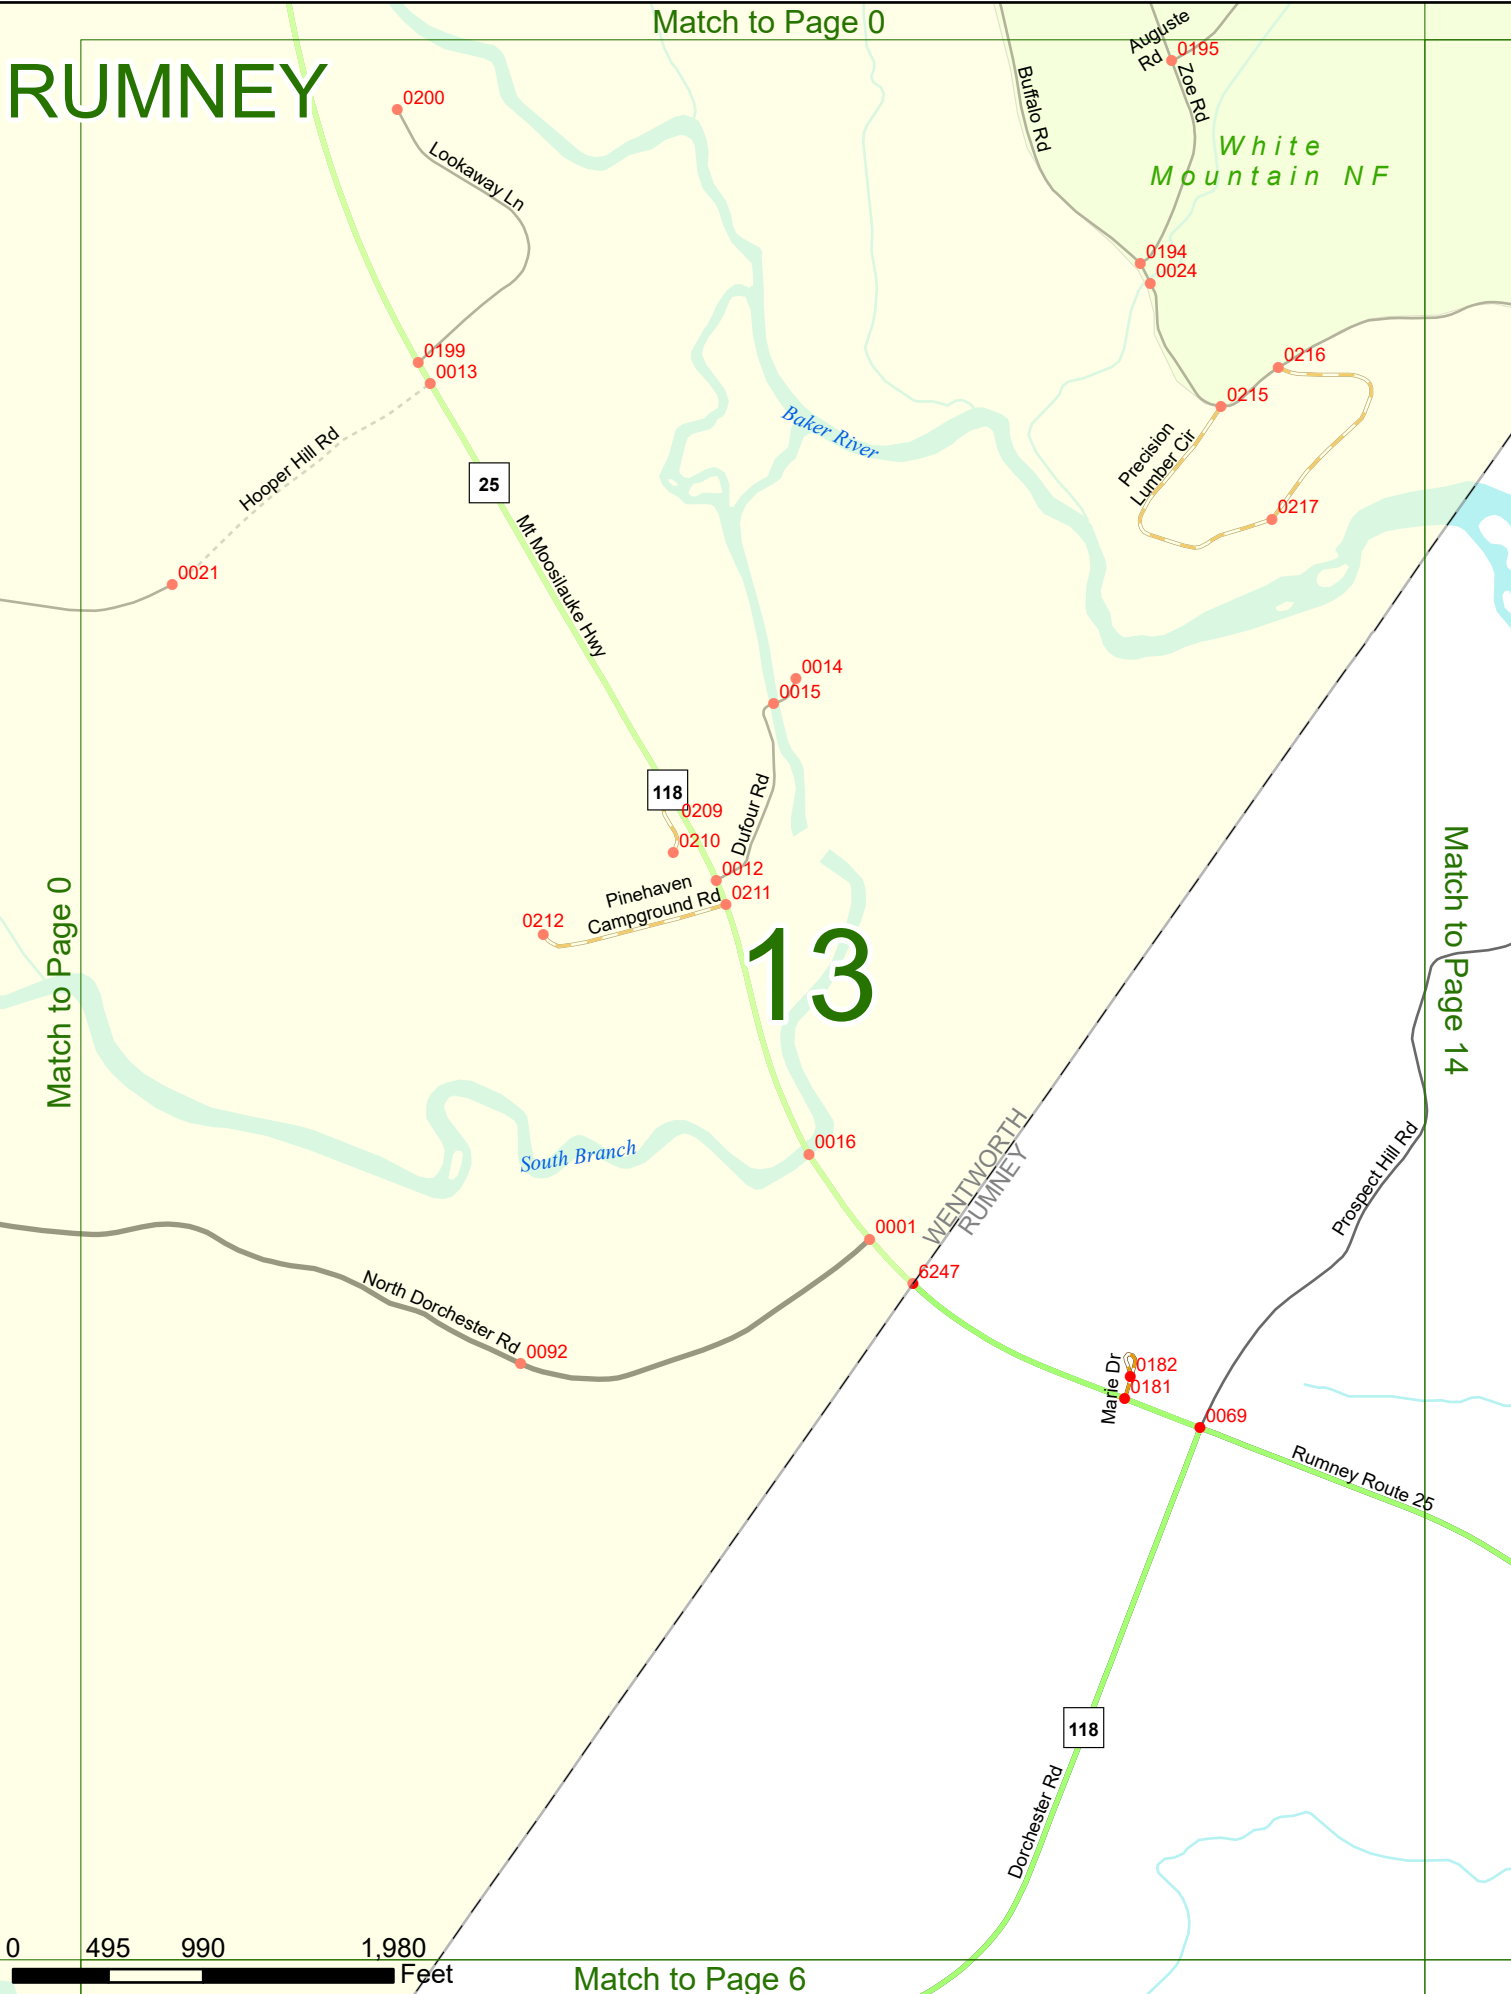

Match to Page 0

RUMNEY

White Mountain NF

13

Match to Page 0

Match to Page 14

Match to Page 6