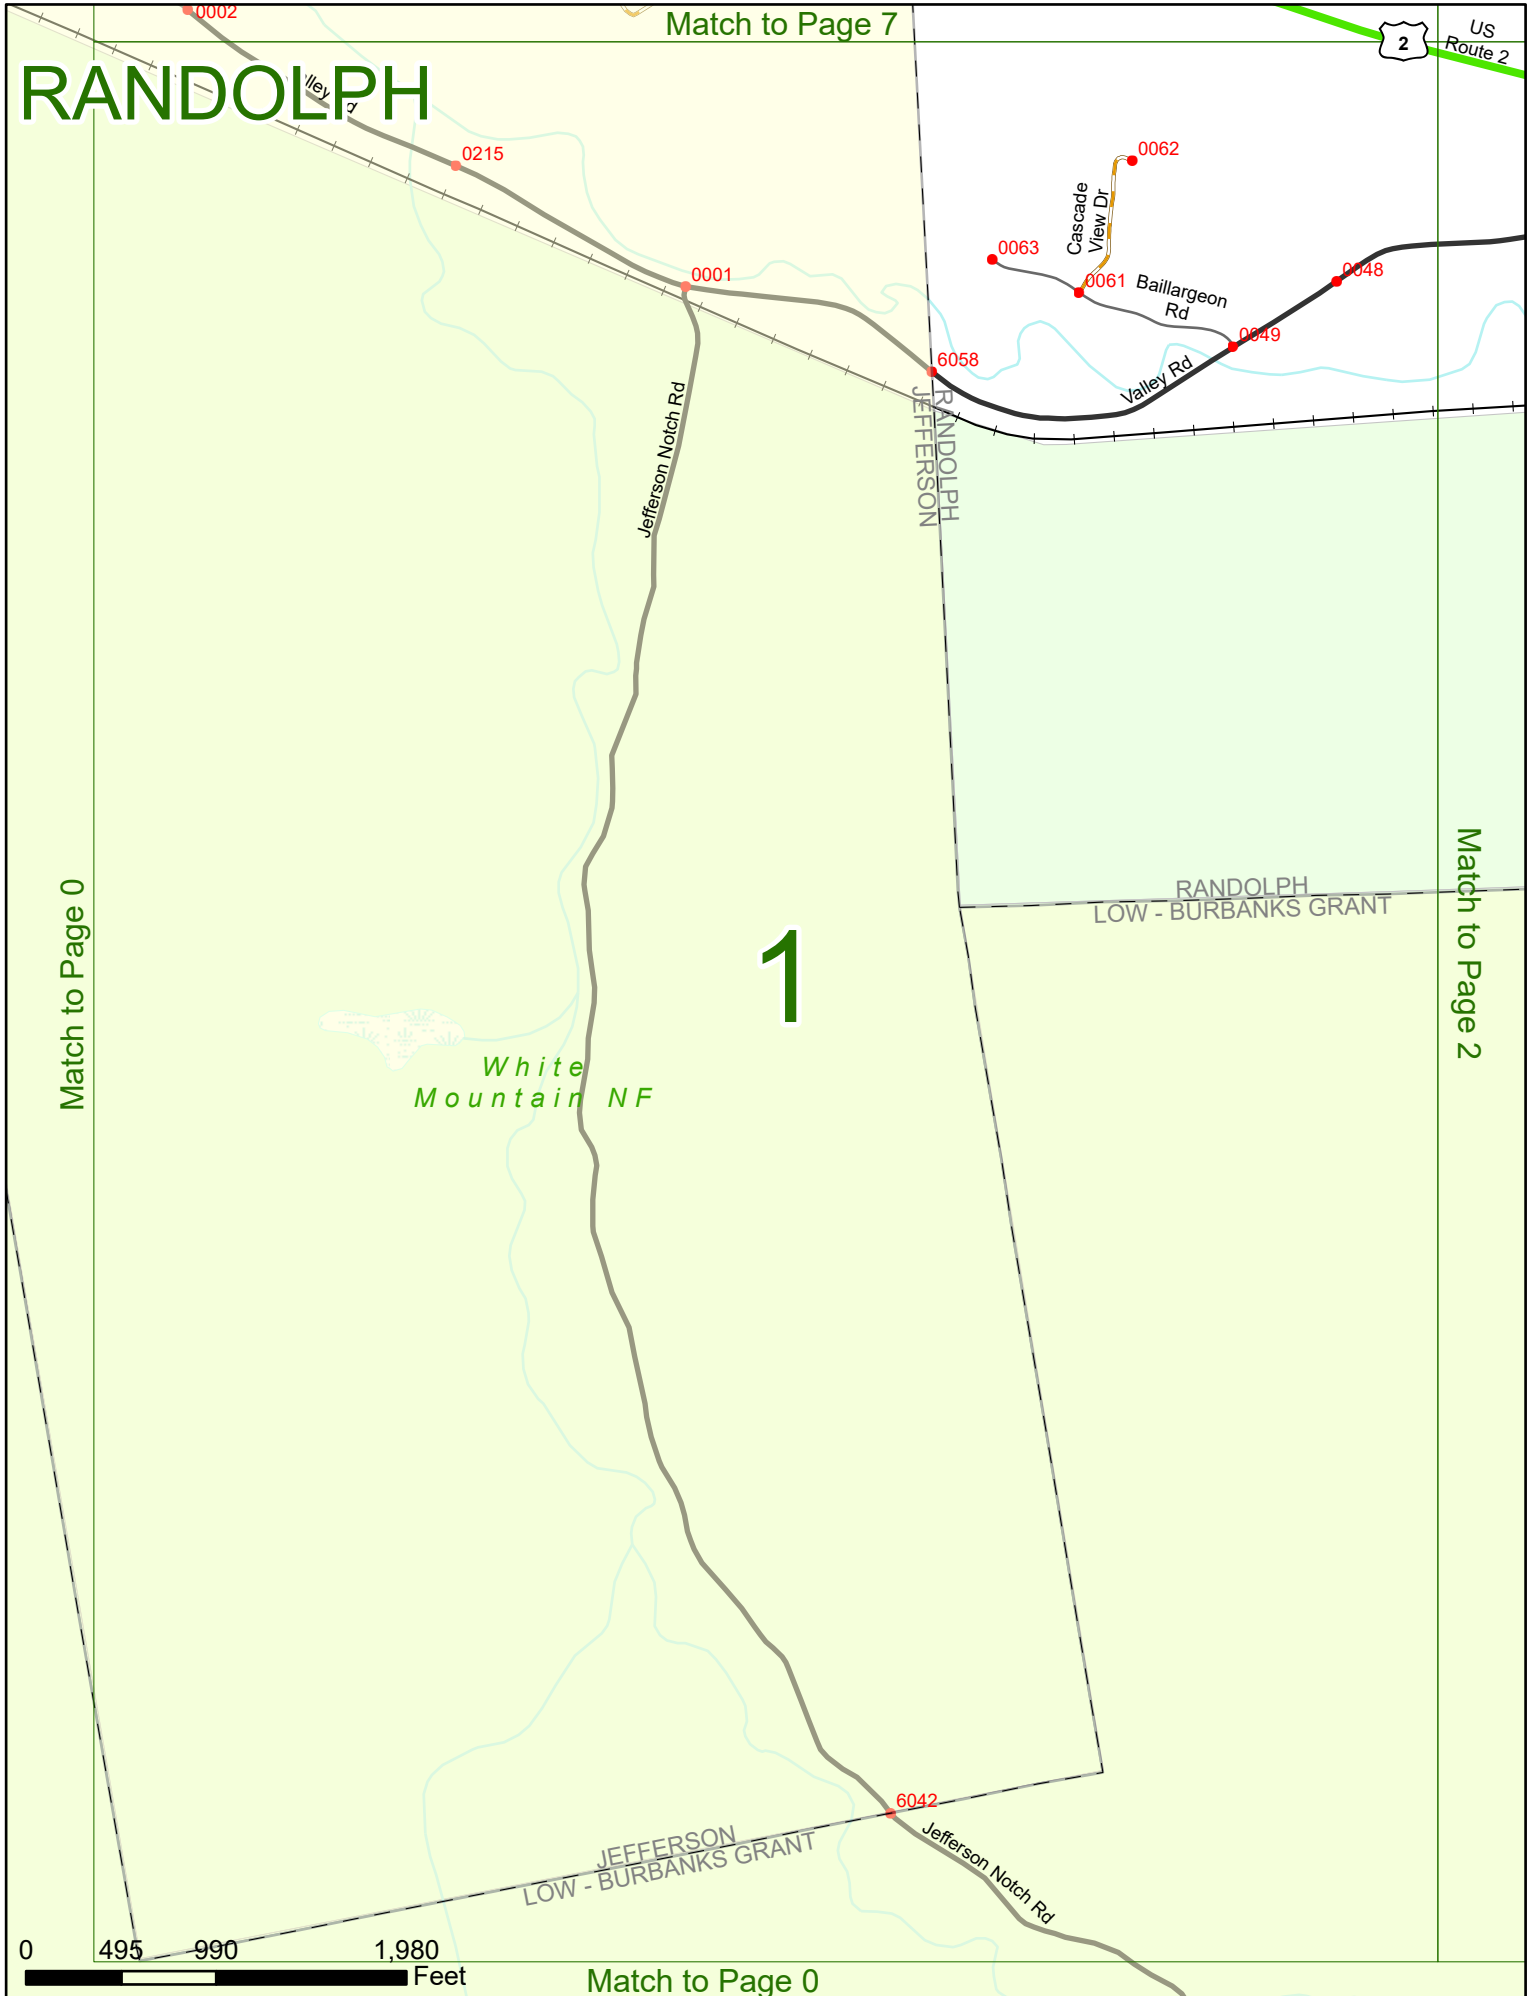

RANDOLPH

Match to Page 7

Match to Page 0

Match to Page 2

1

White Mountain NF

RANDOLPH LOW - BURBANKS GRANT

JEFFERSON LOW - BURBANKS GRANT

Match to Page 0