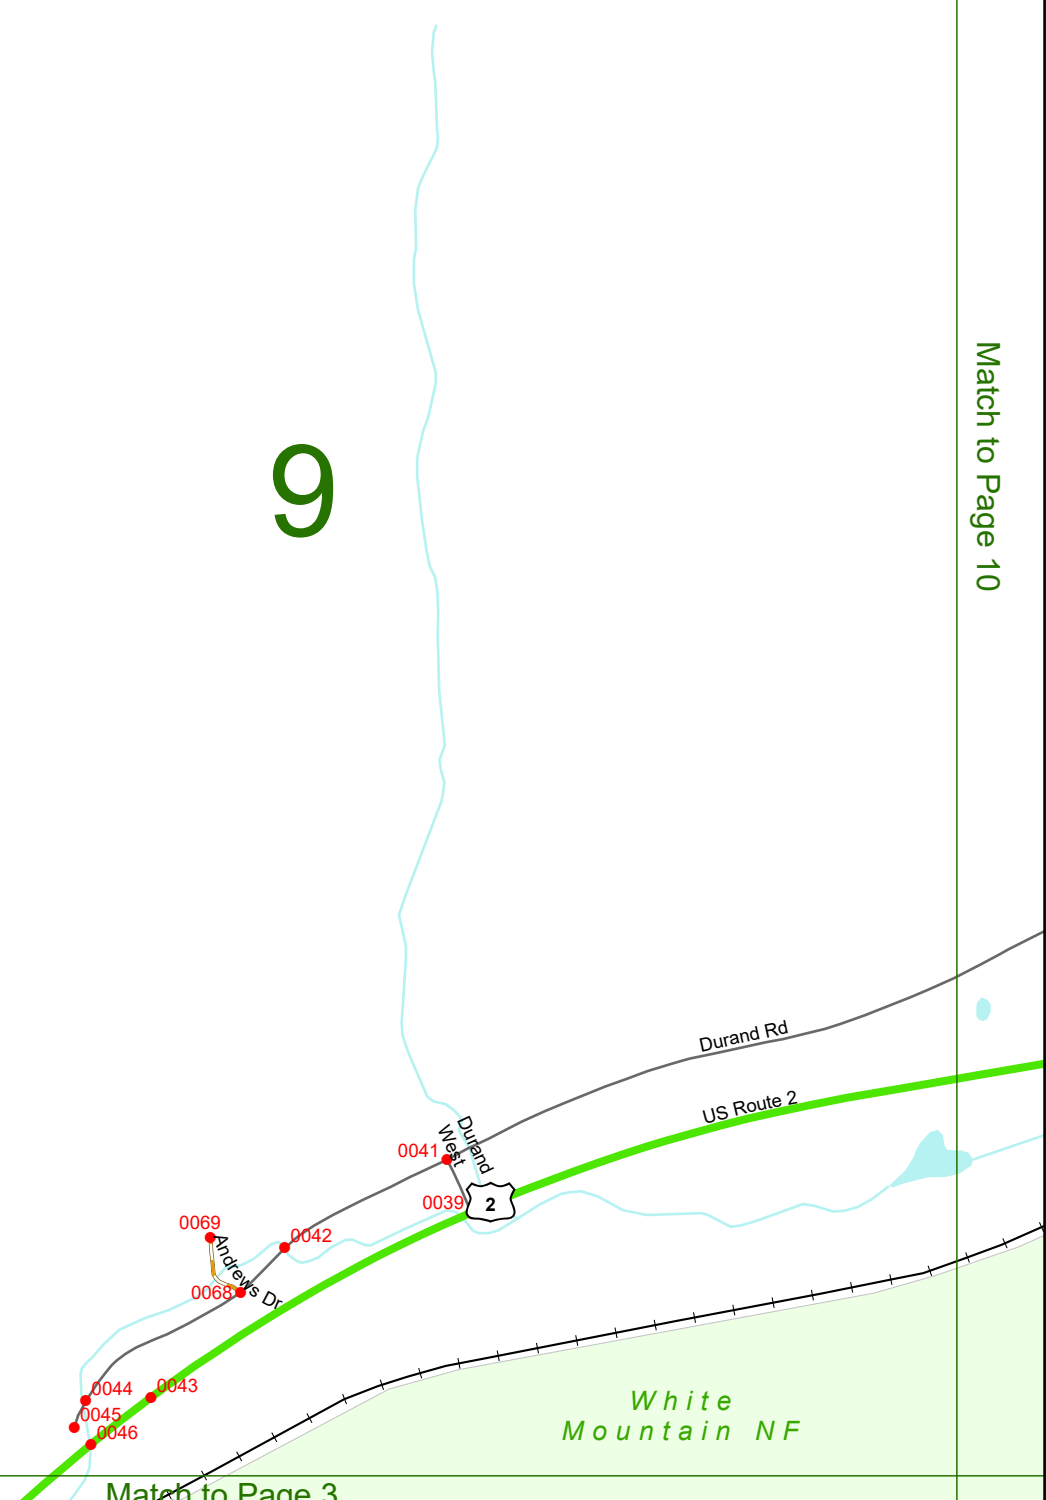

RANDOLPH

Match to Page 8

Match to Page 10

9

Match to Page 3