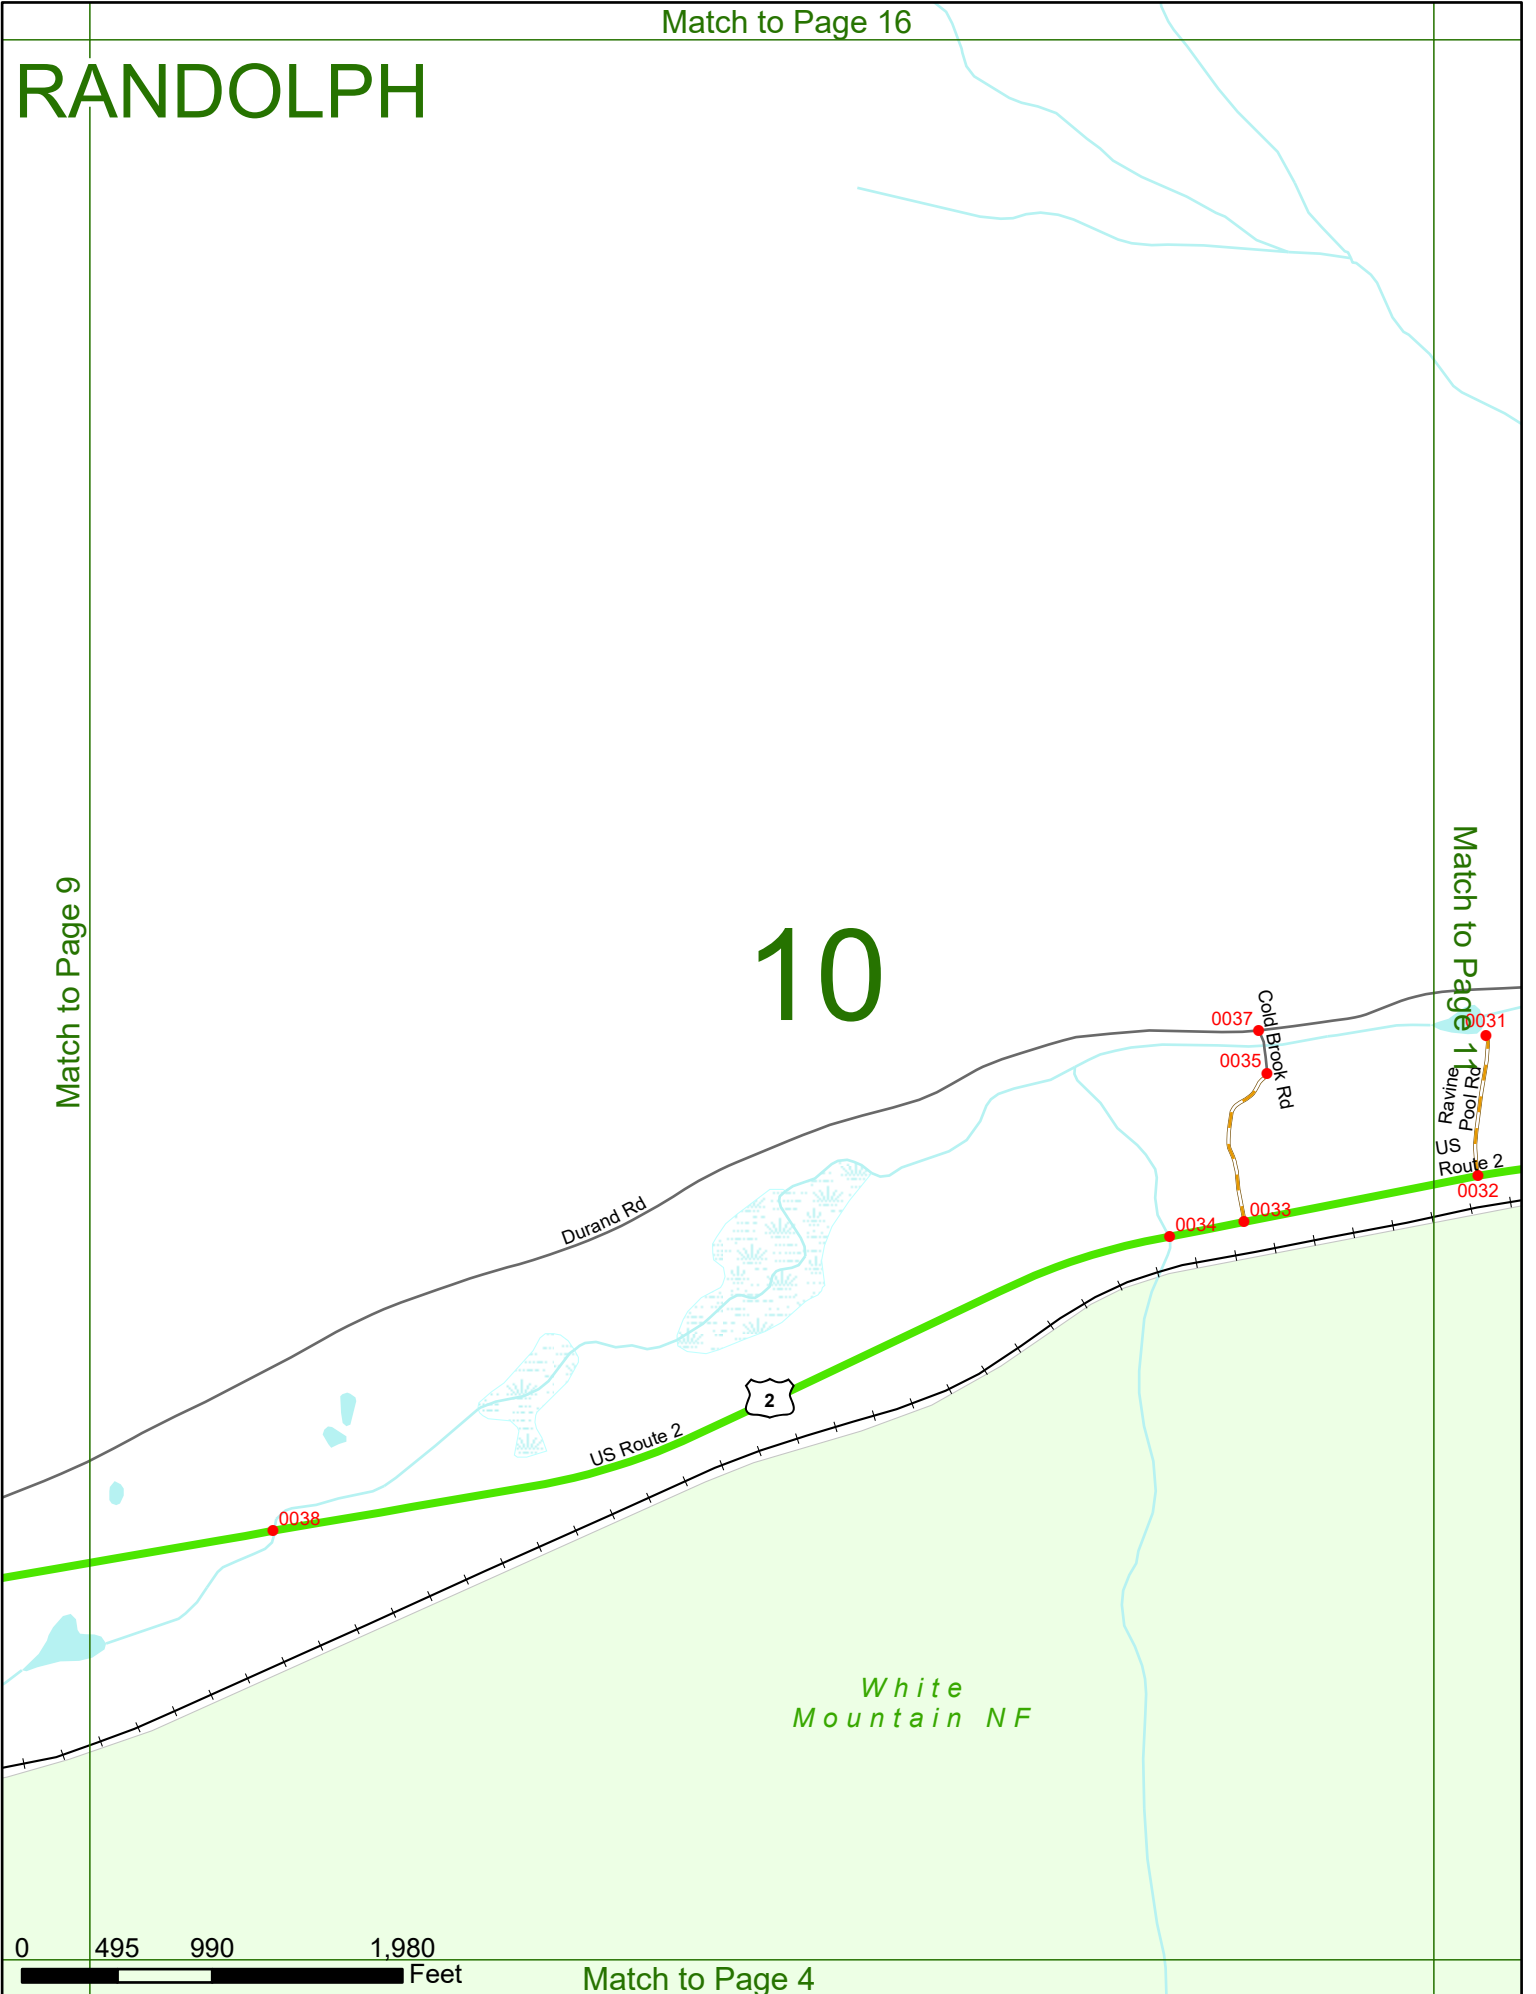

RANDOLPH

Match to Page 9

Match to Page 11

10