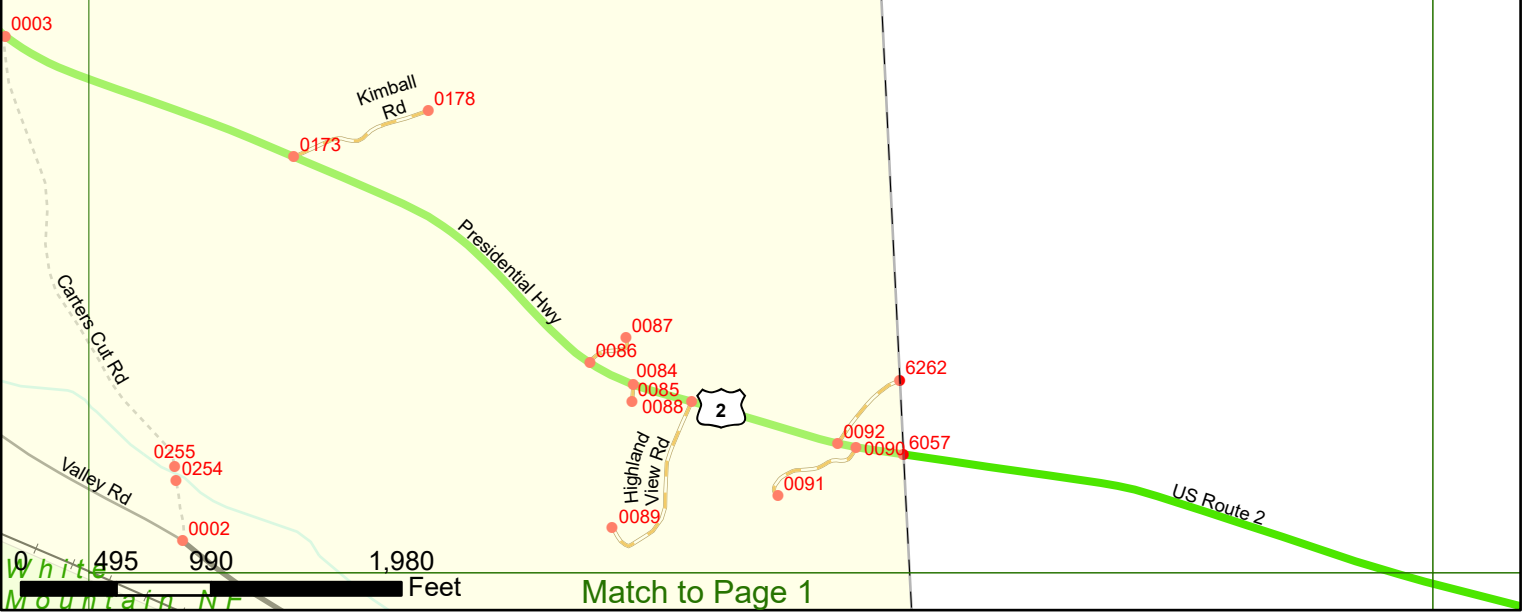

RANDOLPH

7

Match to Page 0

Match to Page 8

RANDOLPH
JEFFERSON