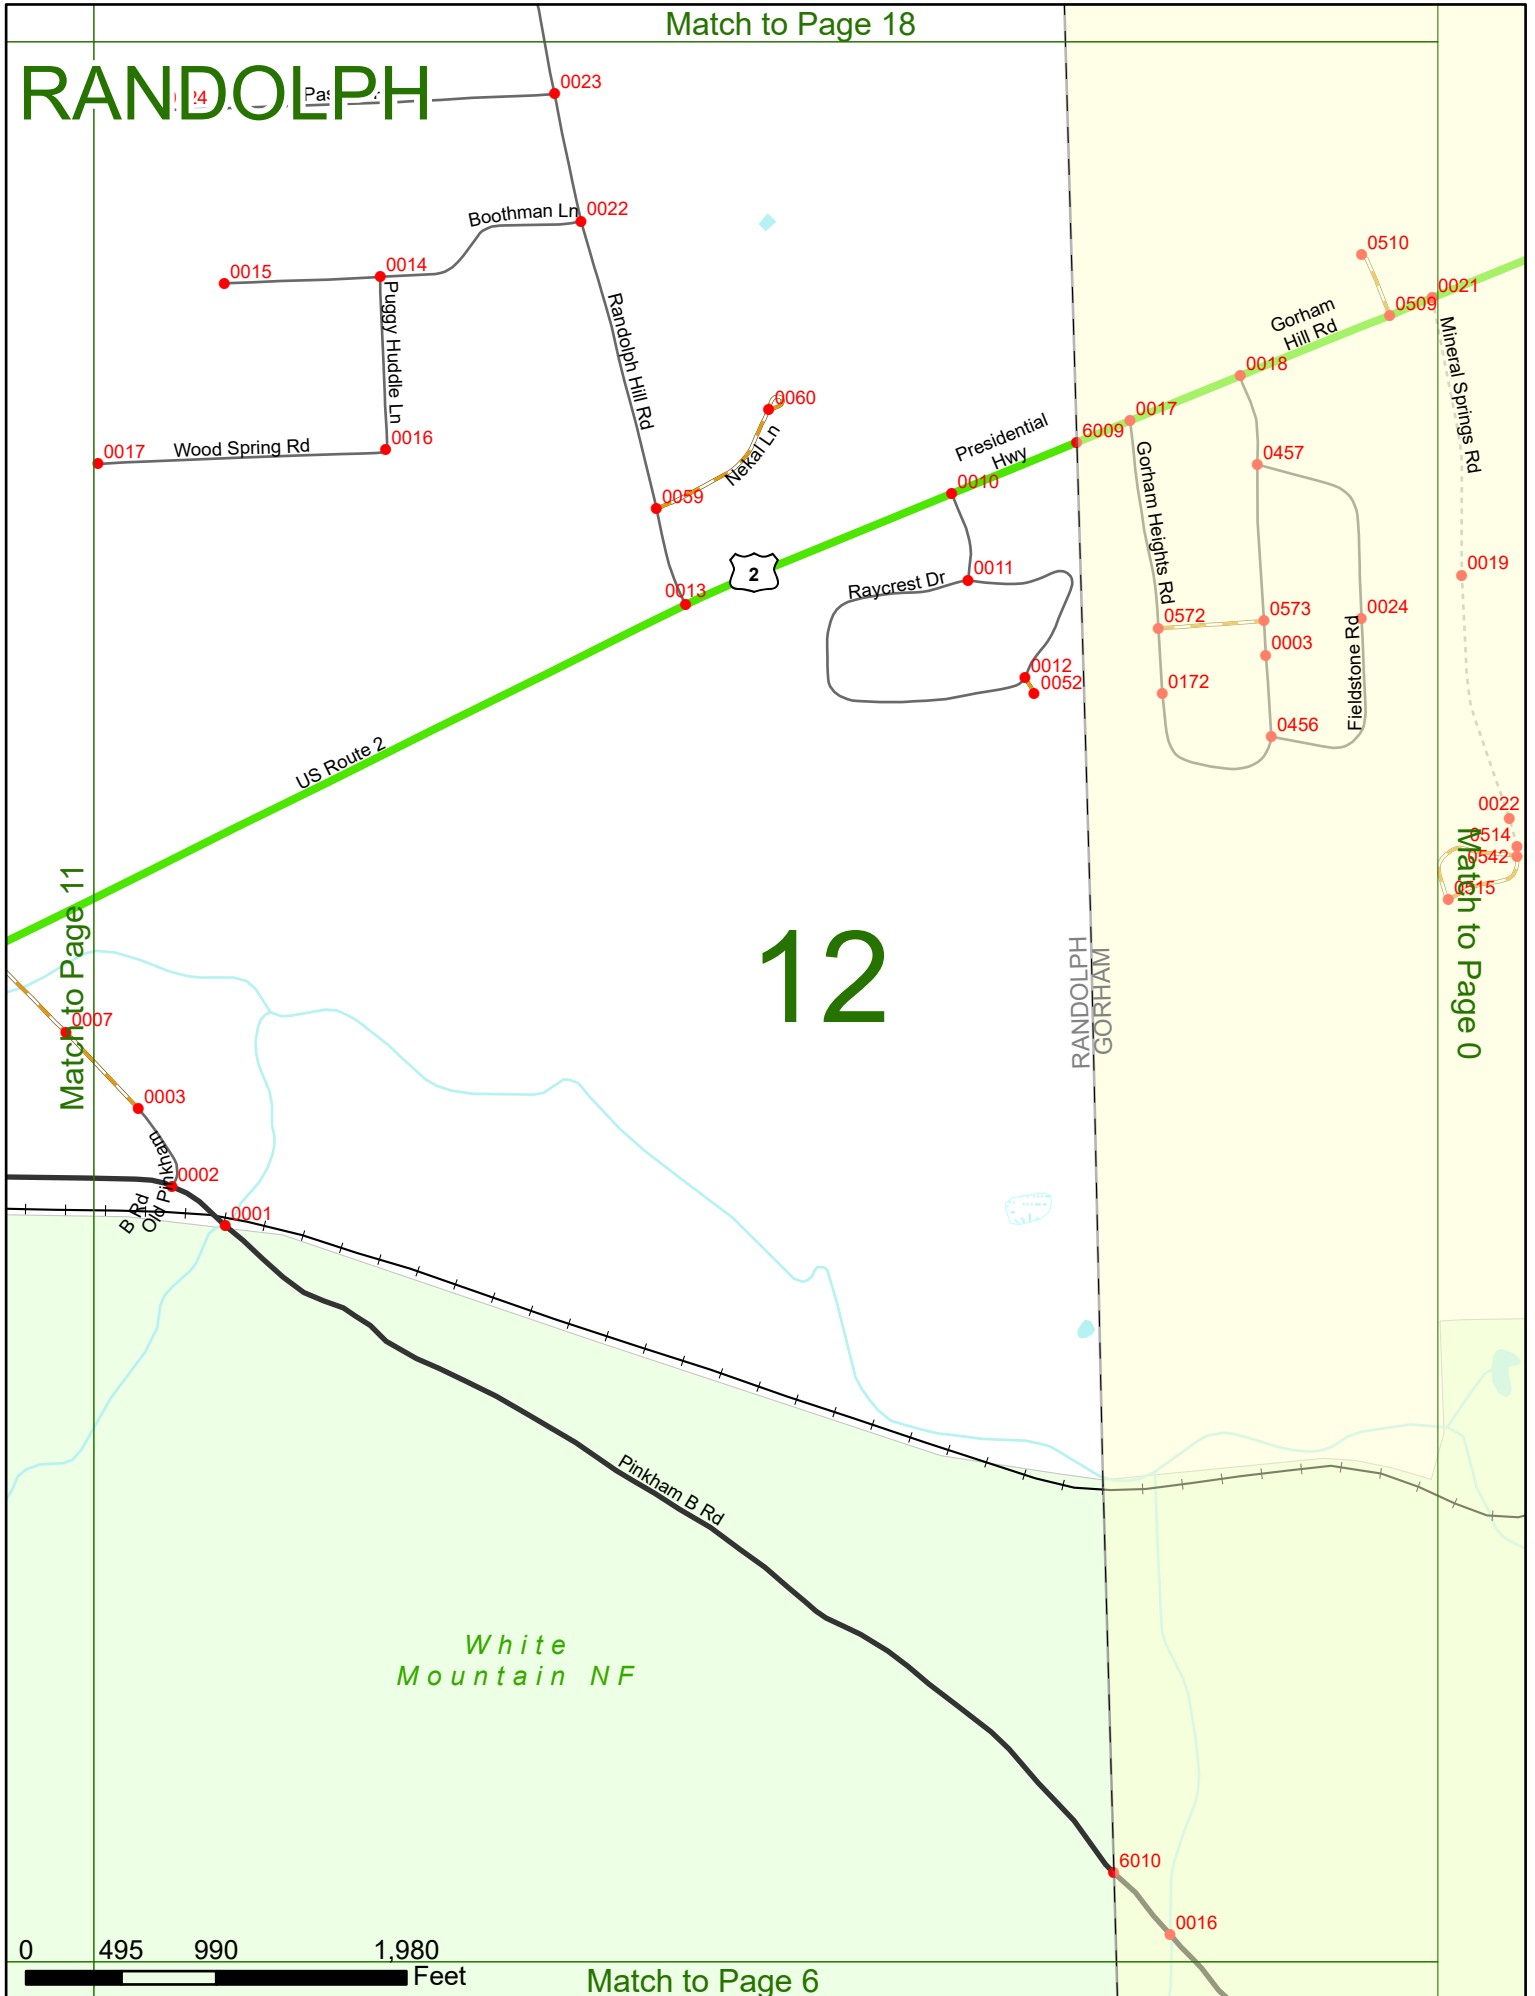

Match to Page 18

RANDOLPH

12

RANDOLPH
GORHAM

Match to Page 0

Match to Page 11

0 495 990 1,980 Feet

Match to Page 6