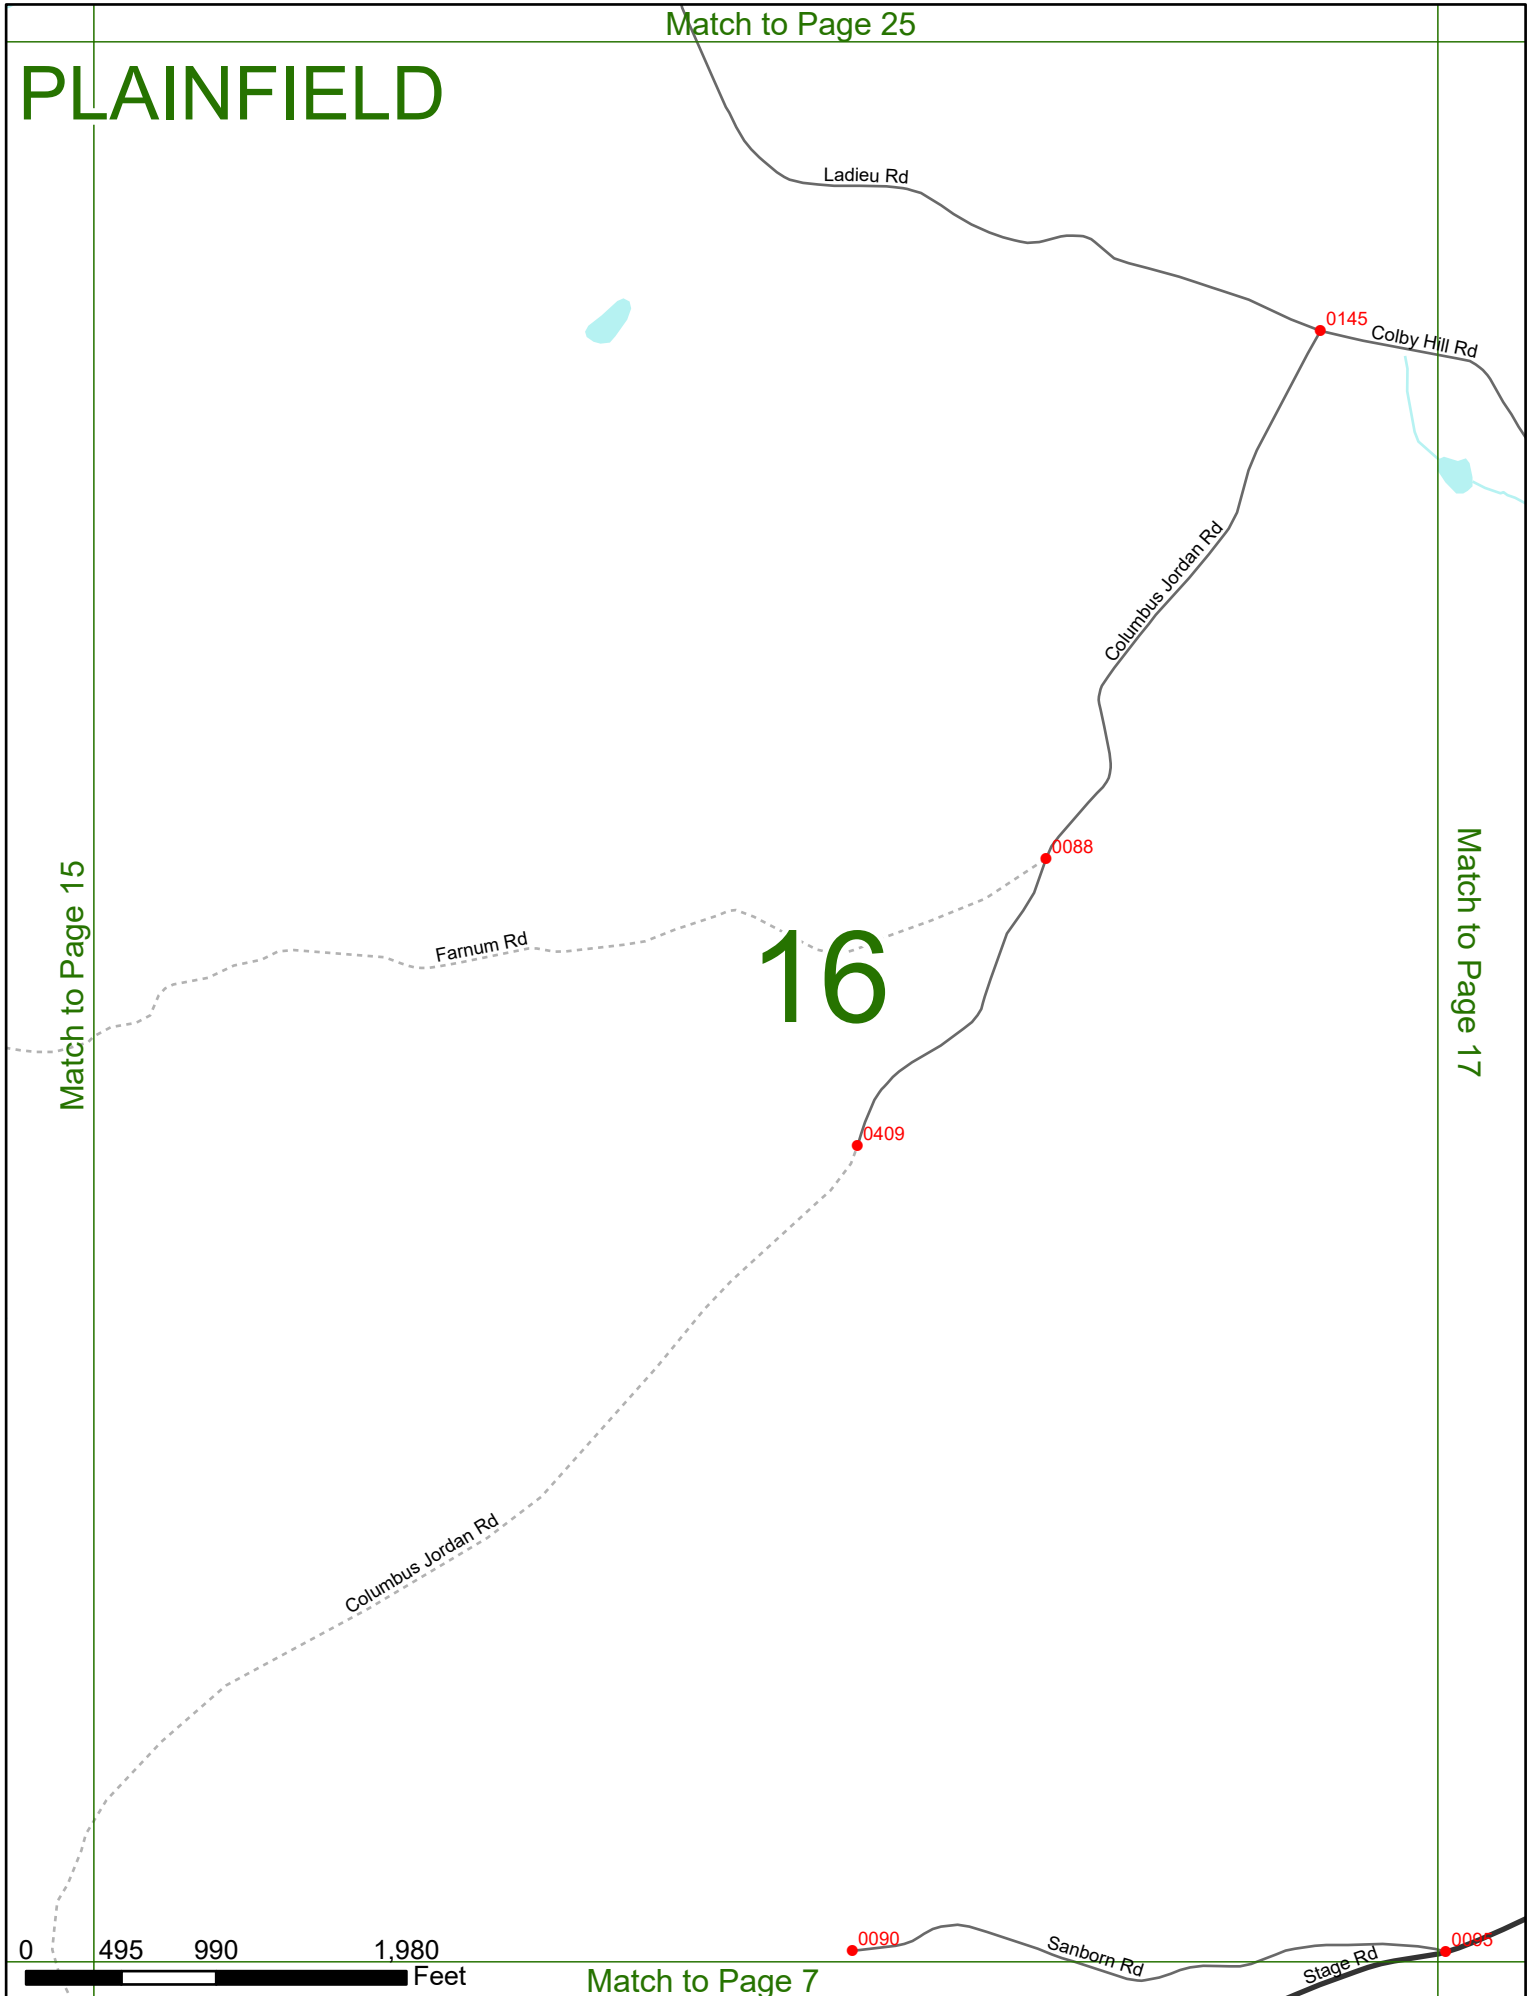

PLAINFIELD

Match to Page 25

Ladieu Rd

0145

Colby Hill Rd

Columbus Jordan Rd

0088

Farnum Rd

16

0409

Columbus Jordan Rd

0 495 990 1,980 Feet

Match to Page 7

0090

Sanborn Rd

Stage Rd

0095

Match to Page 17

Match to Page 15