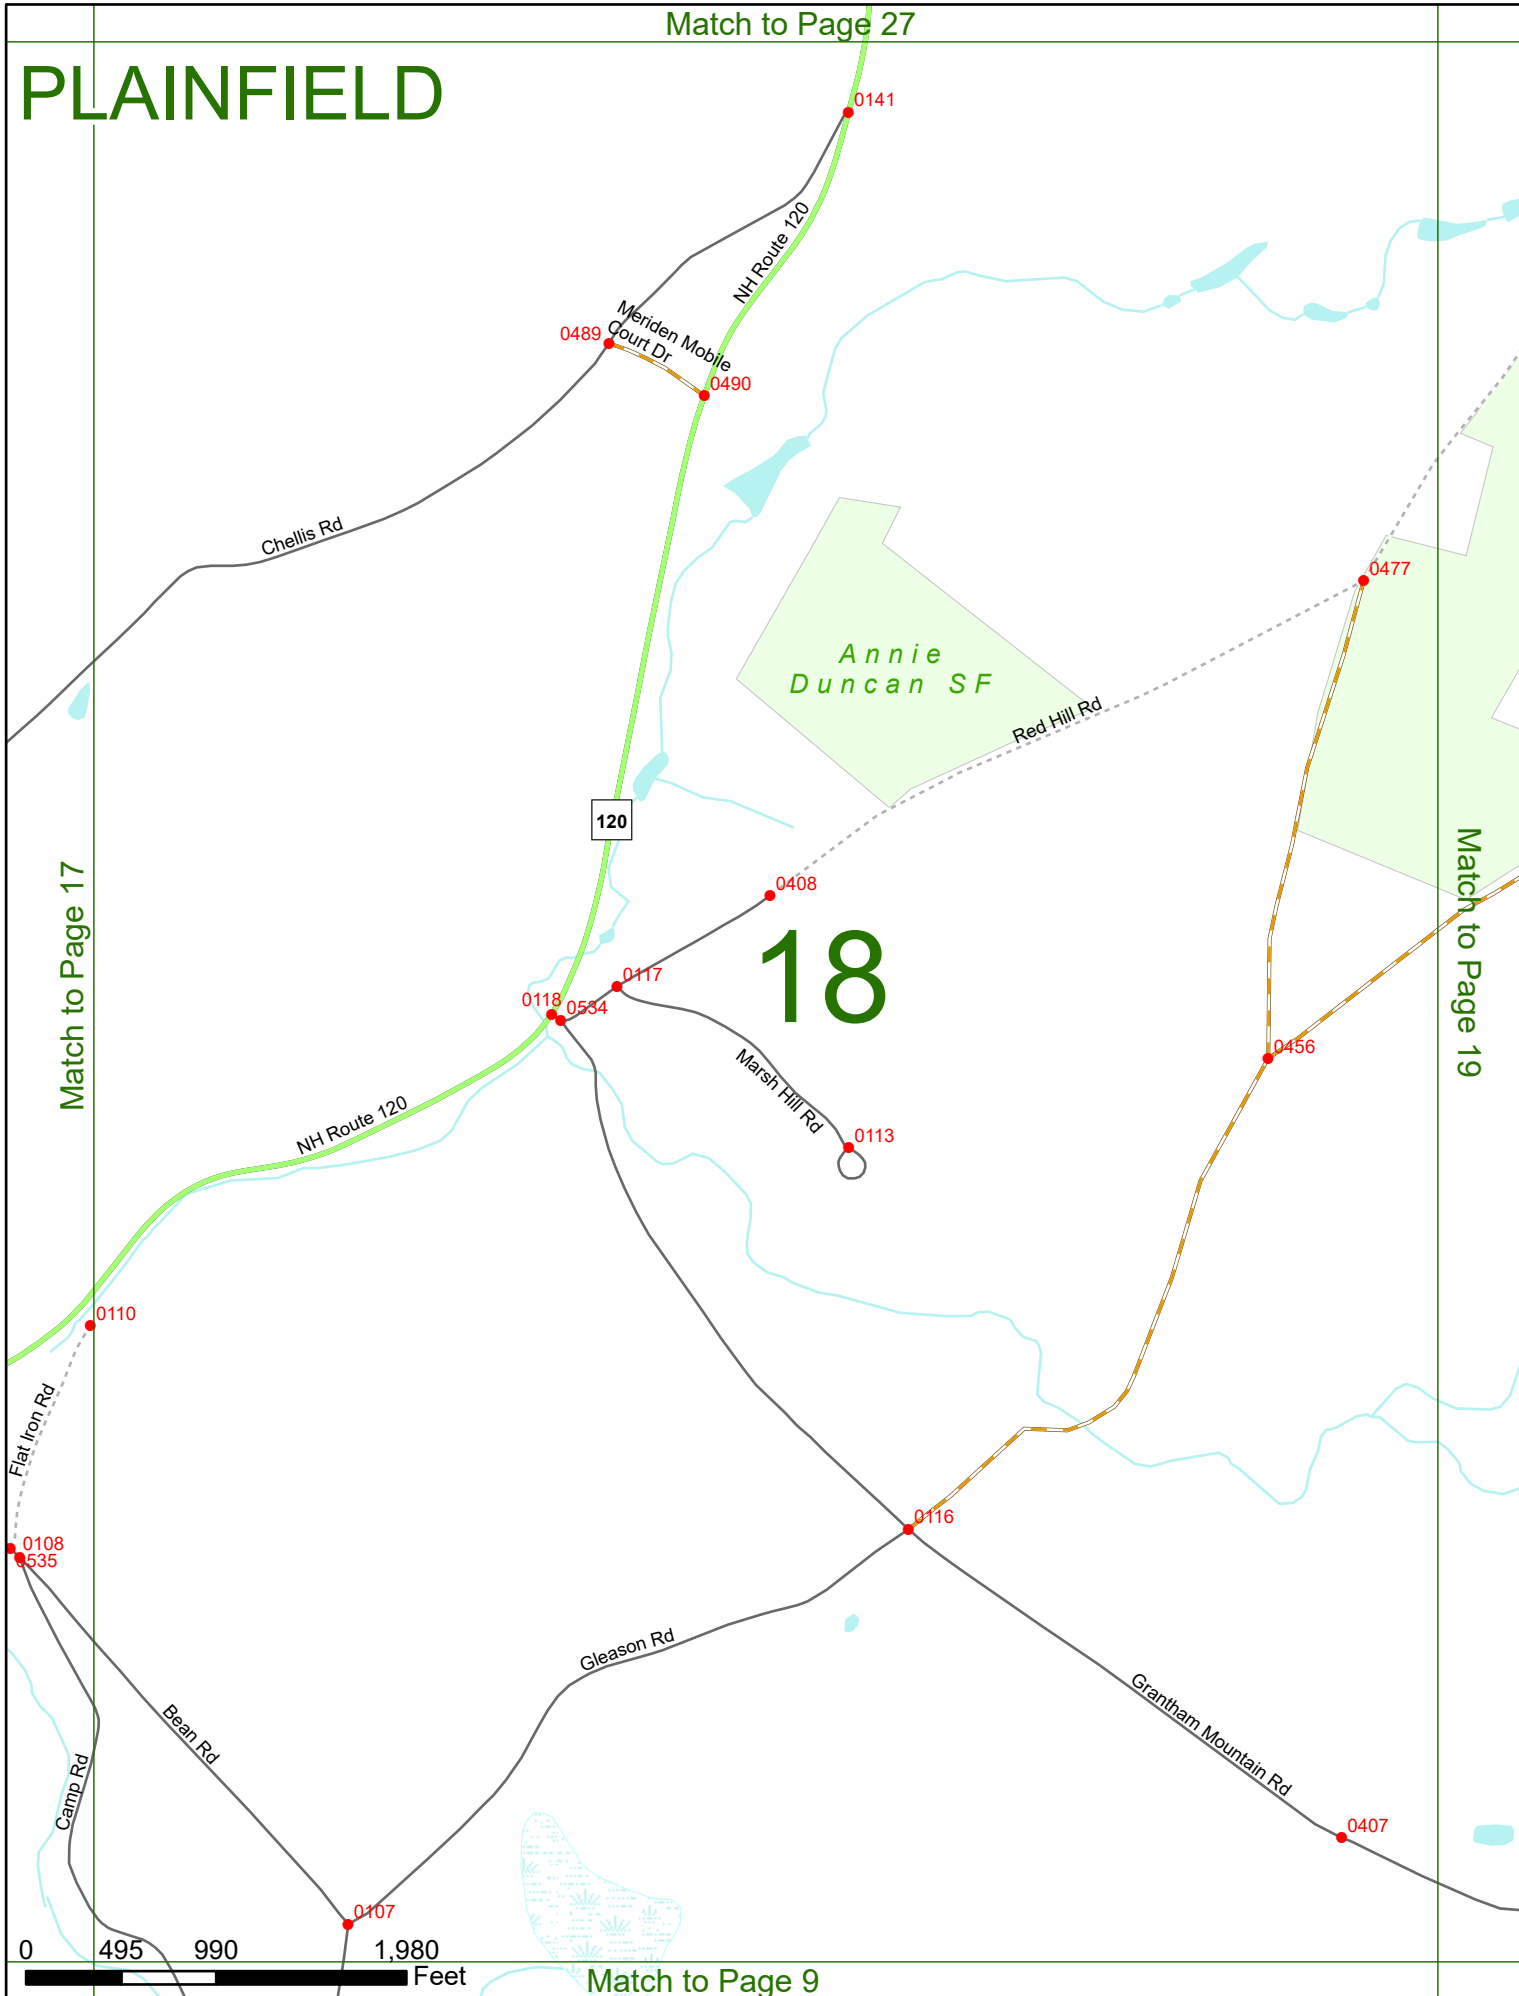

PLAINFIELD

Match to Page 17

Match to Page 19

18

120

Gleason Rd

Grantham Mountain Rd

Red Hill Rd

Meriden Mobile Court Dr

Chellis Rd

NH Route 120

Flat Iron Rd

Camp Rd

Bean Rd

Match to Page 9