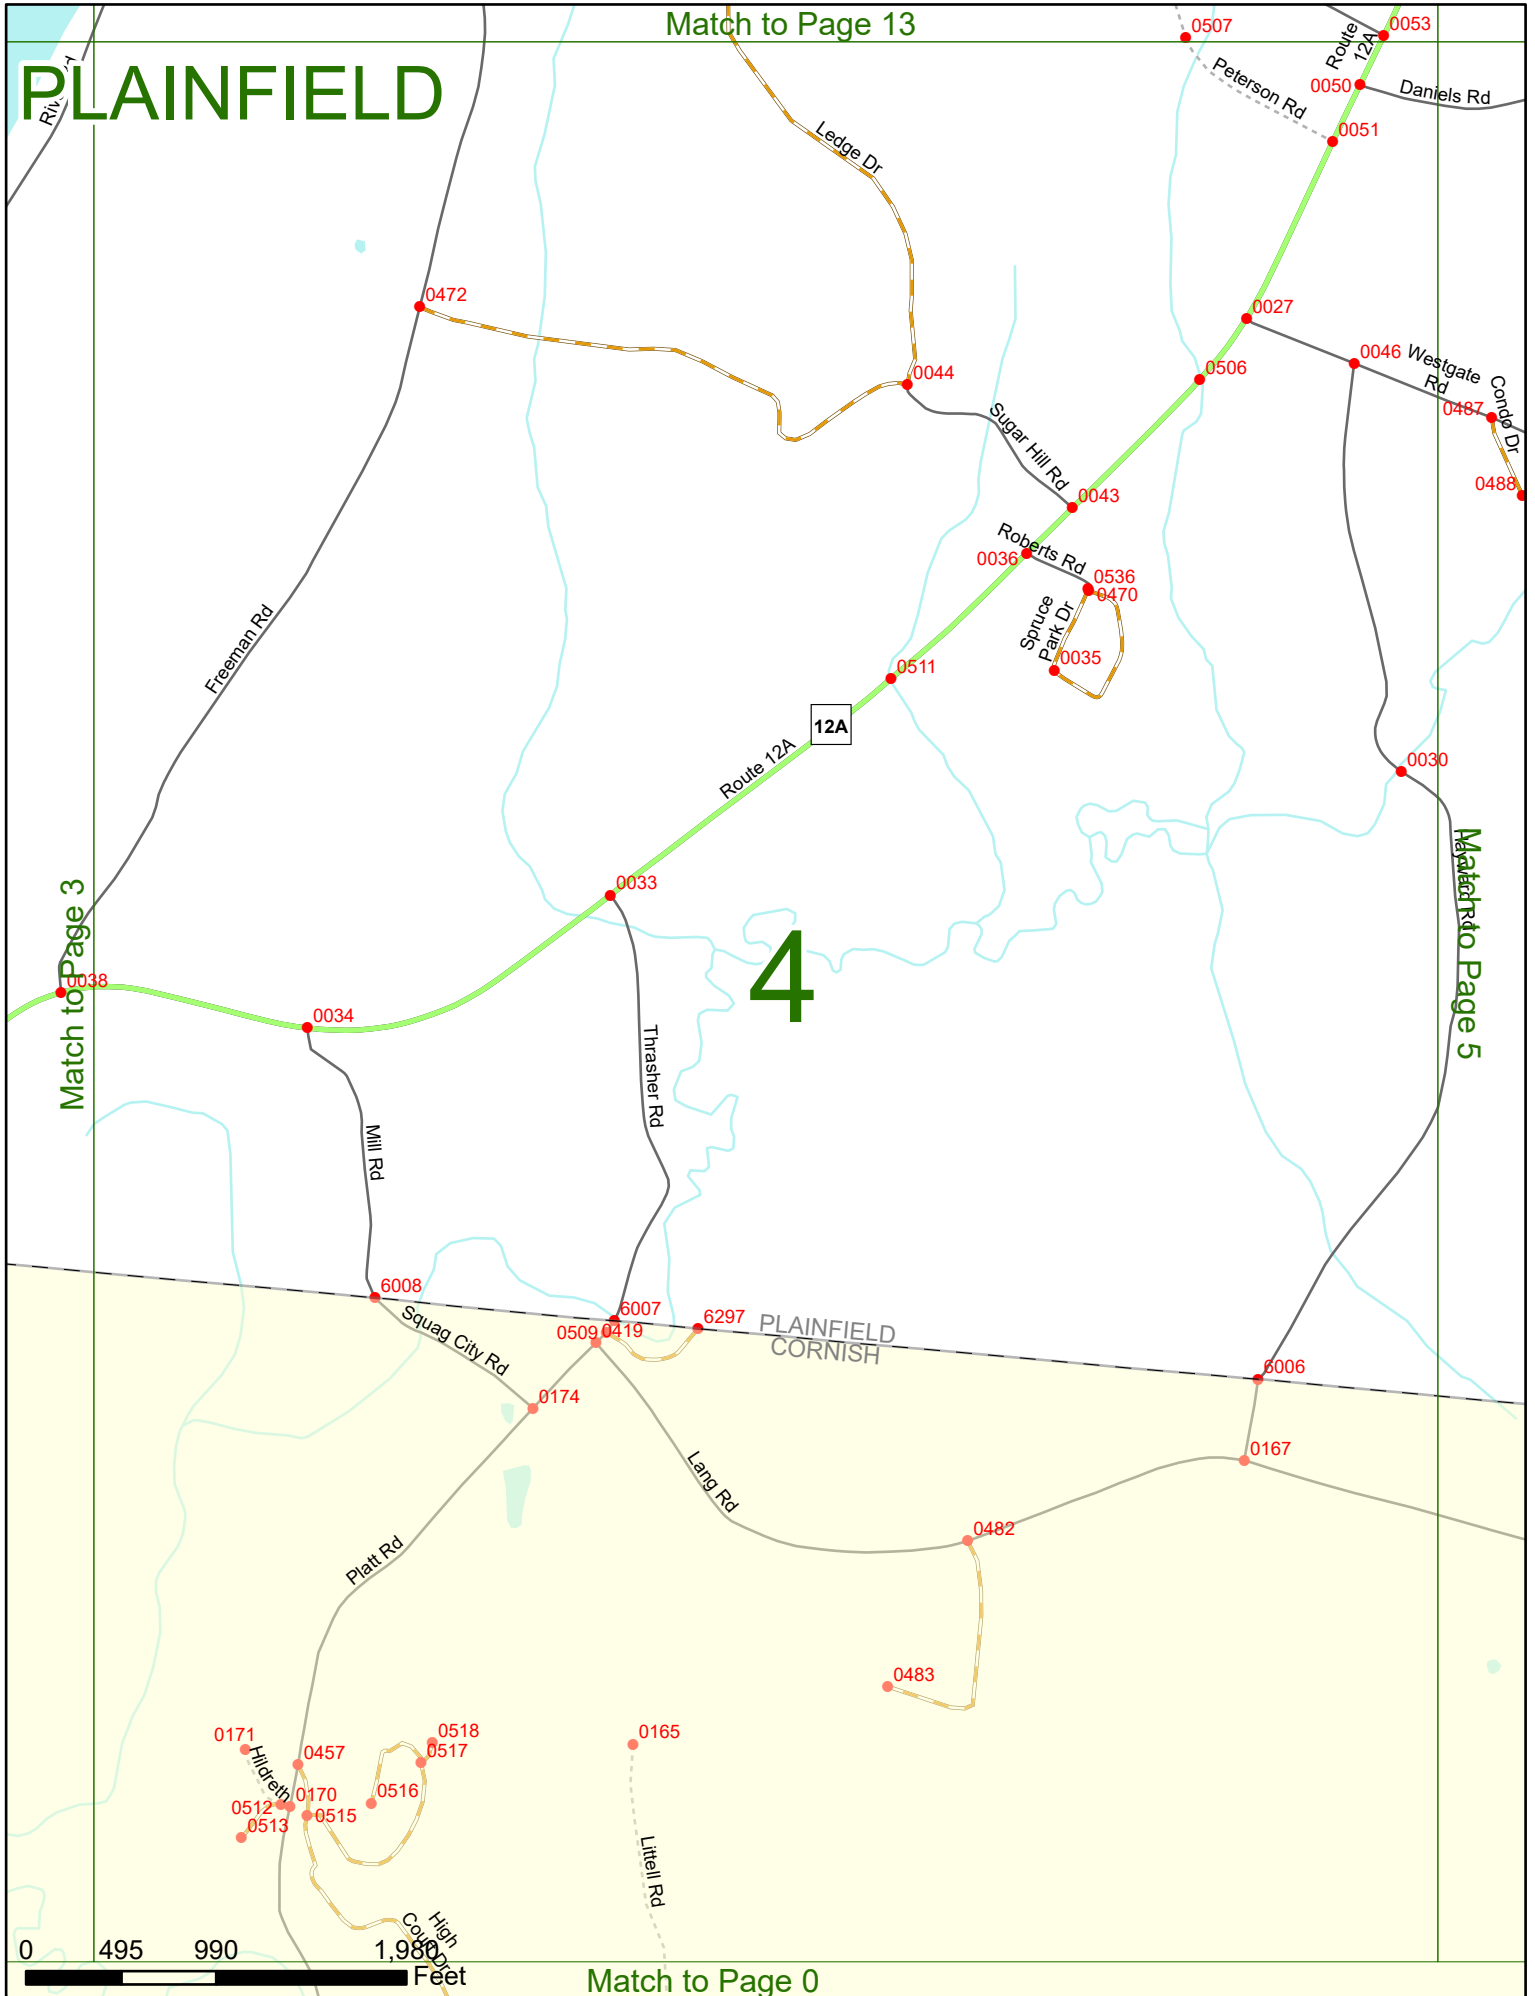

PLAINFIELD

Match to Page 13

Match to Page 3

Match to Page 5

4

PLAINFIELD
CORNISH

Match to Page 0