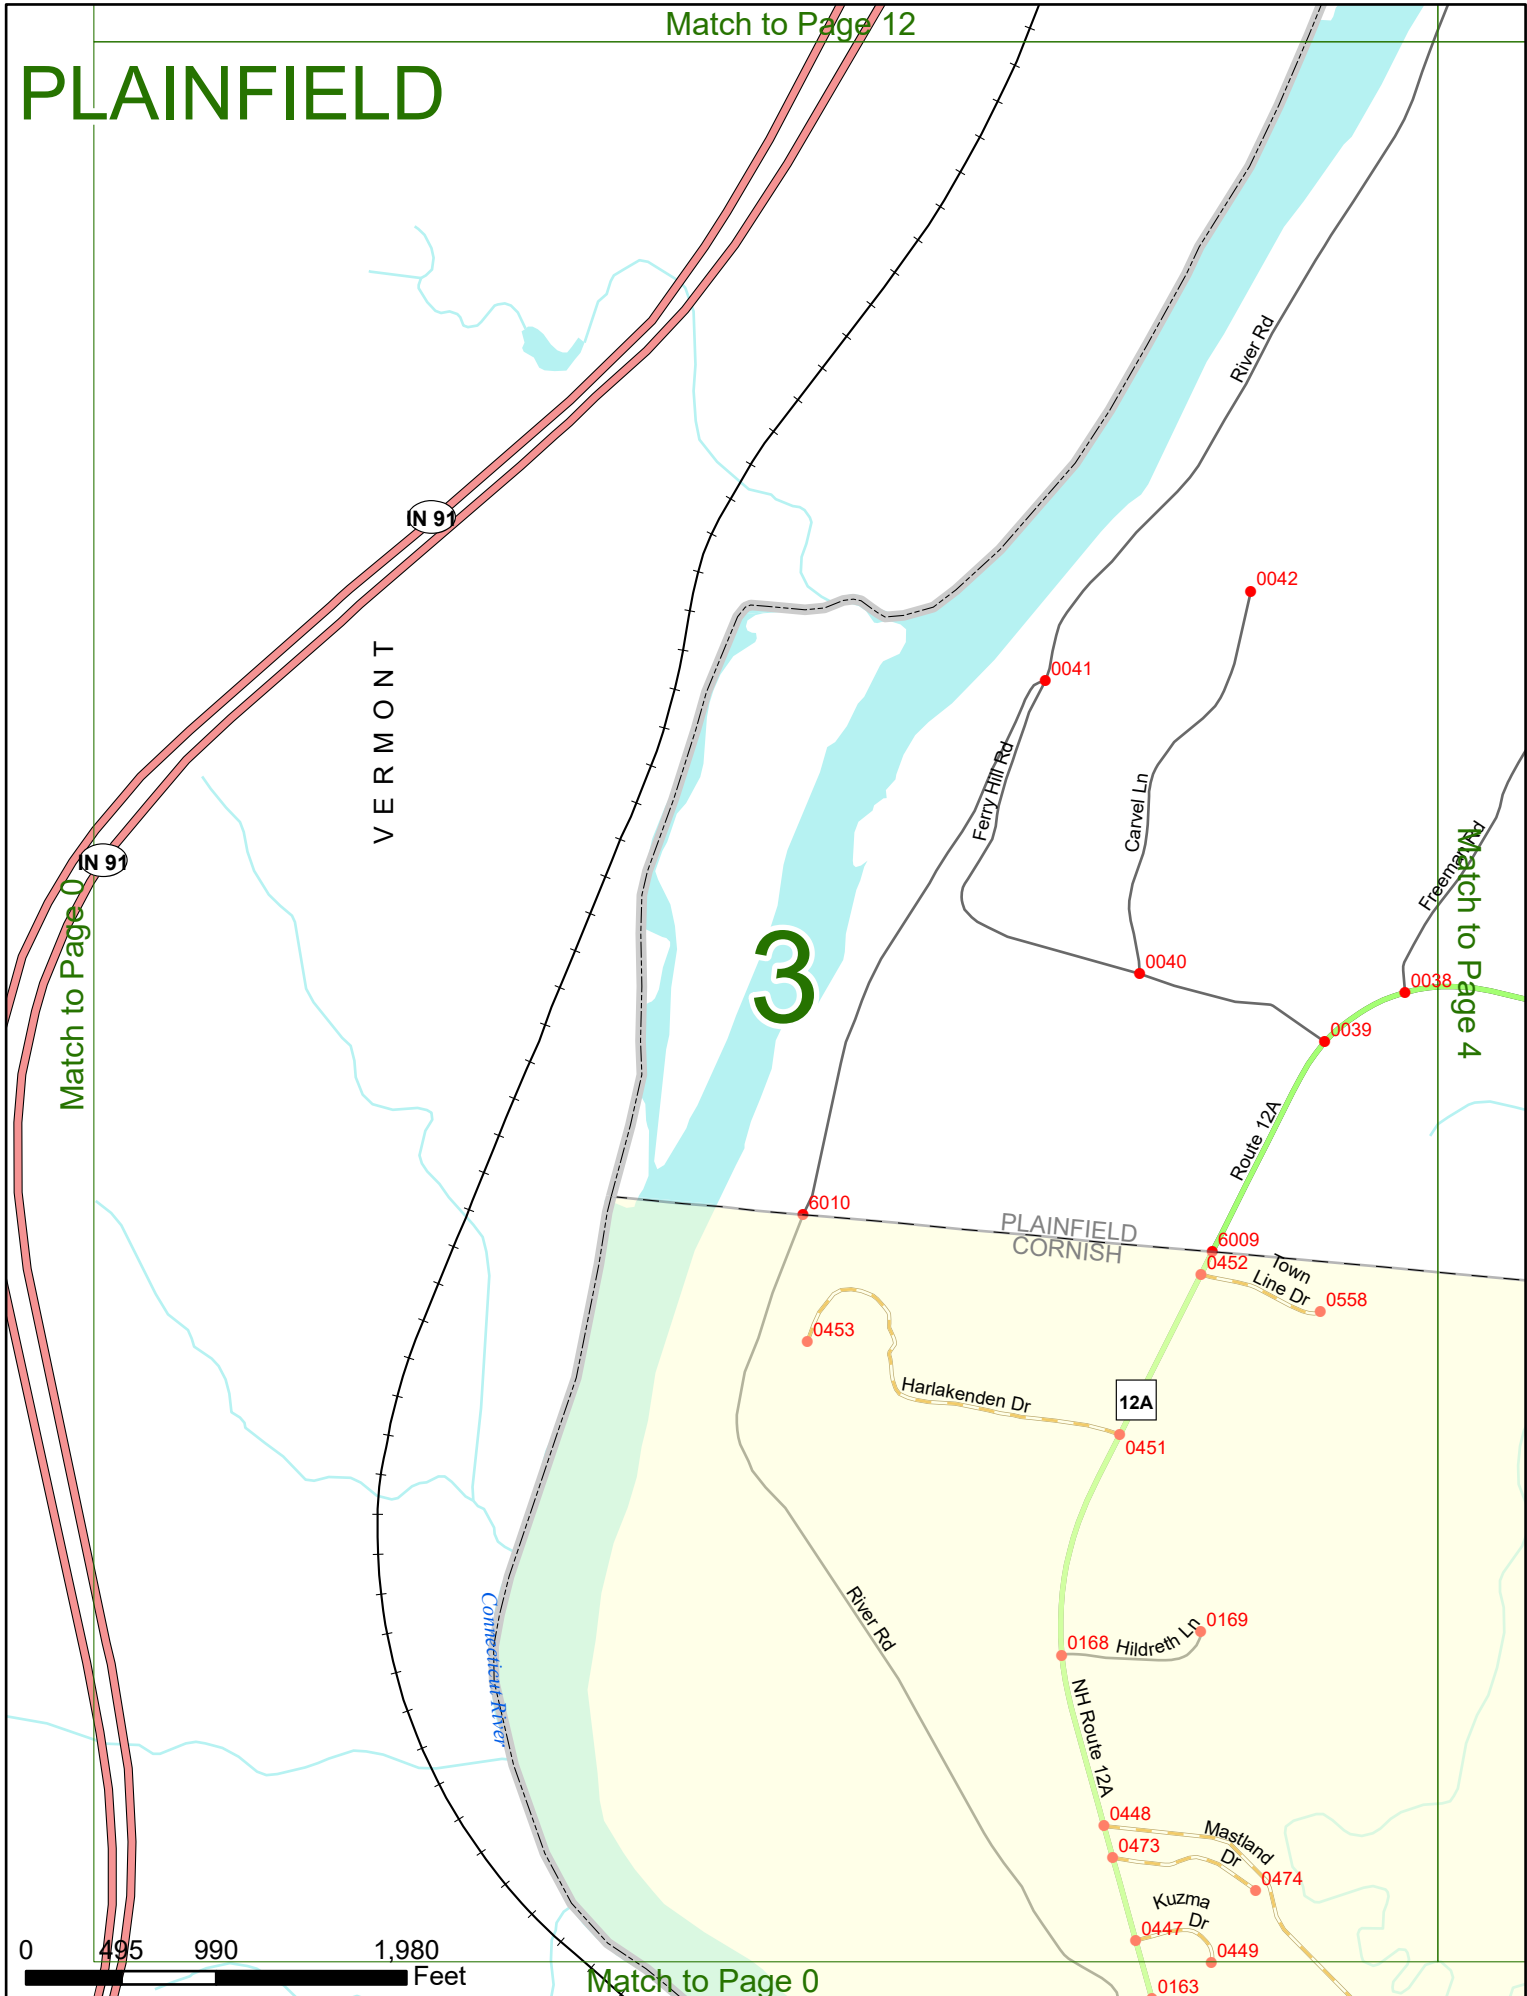

Match to Page 12

PLAINFIELD

VERMONT

3

Match to Page 0

Match to Page 4

Match to Page 0