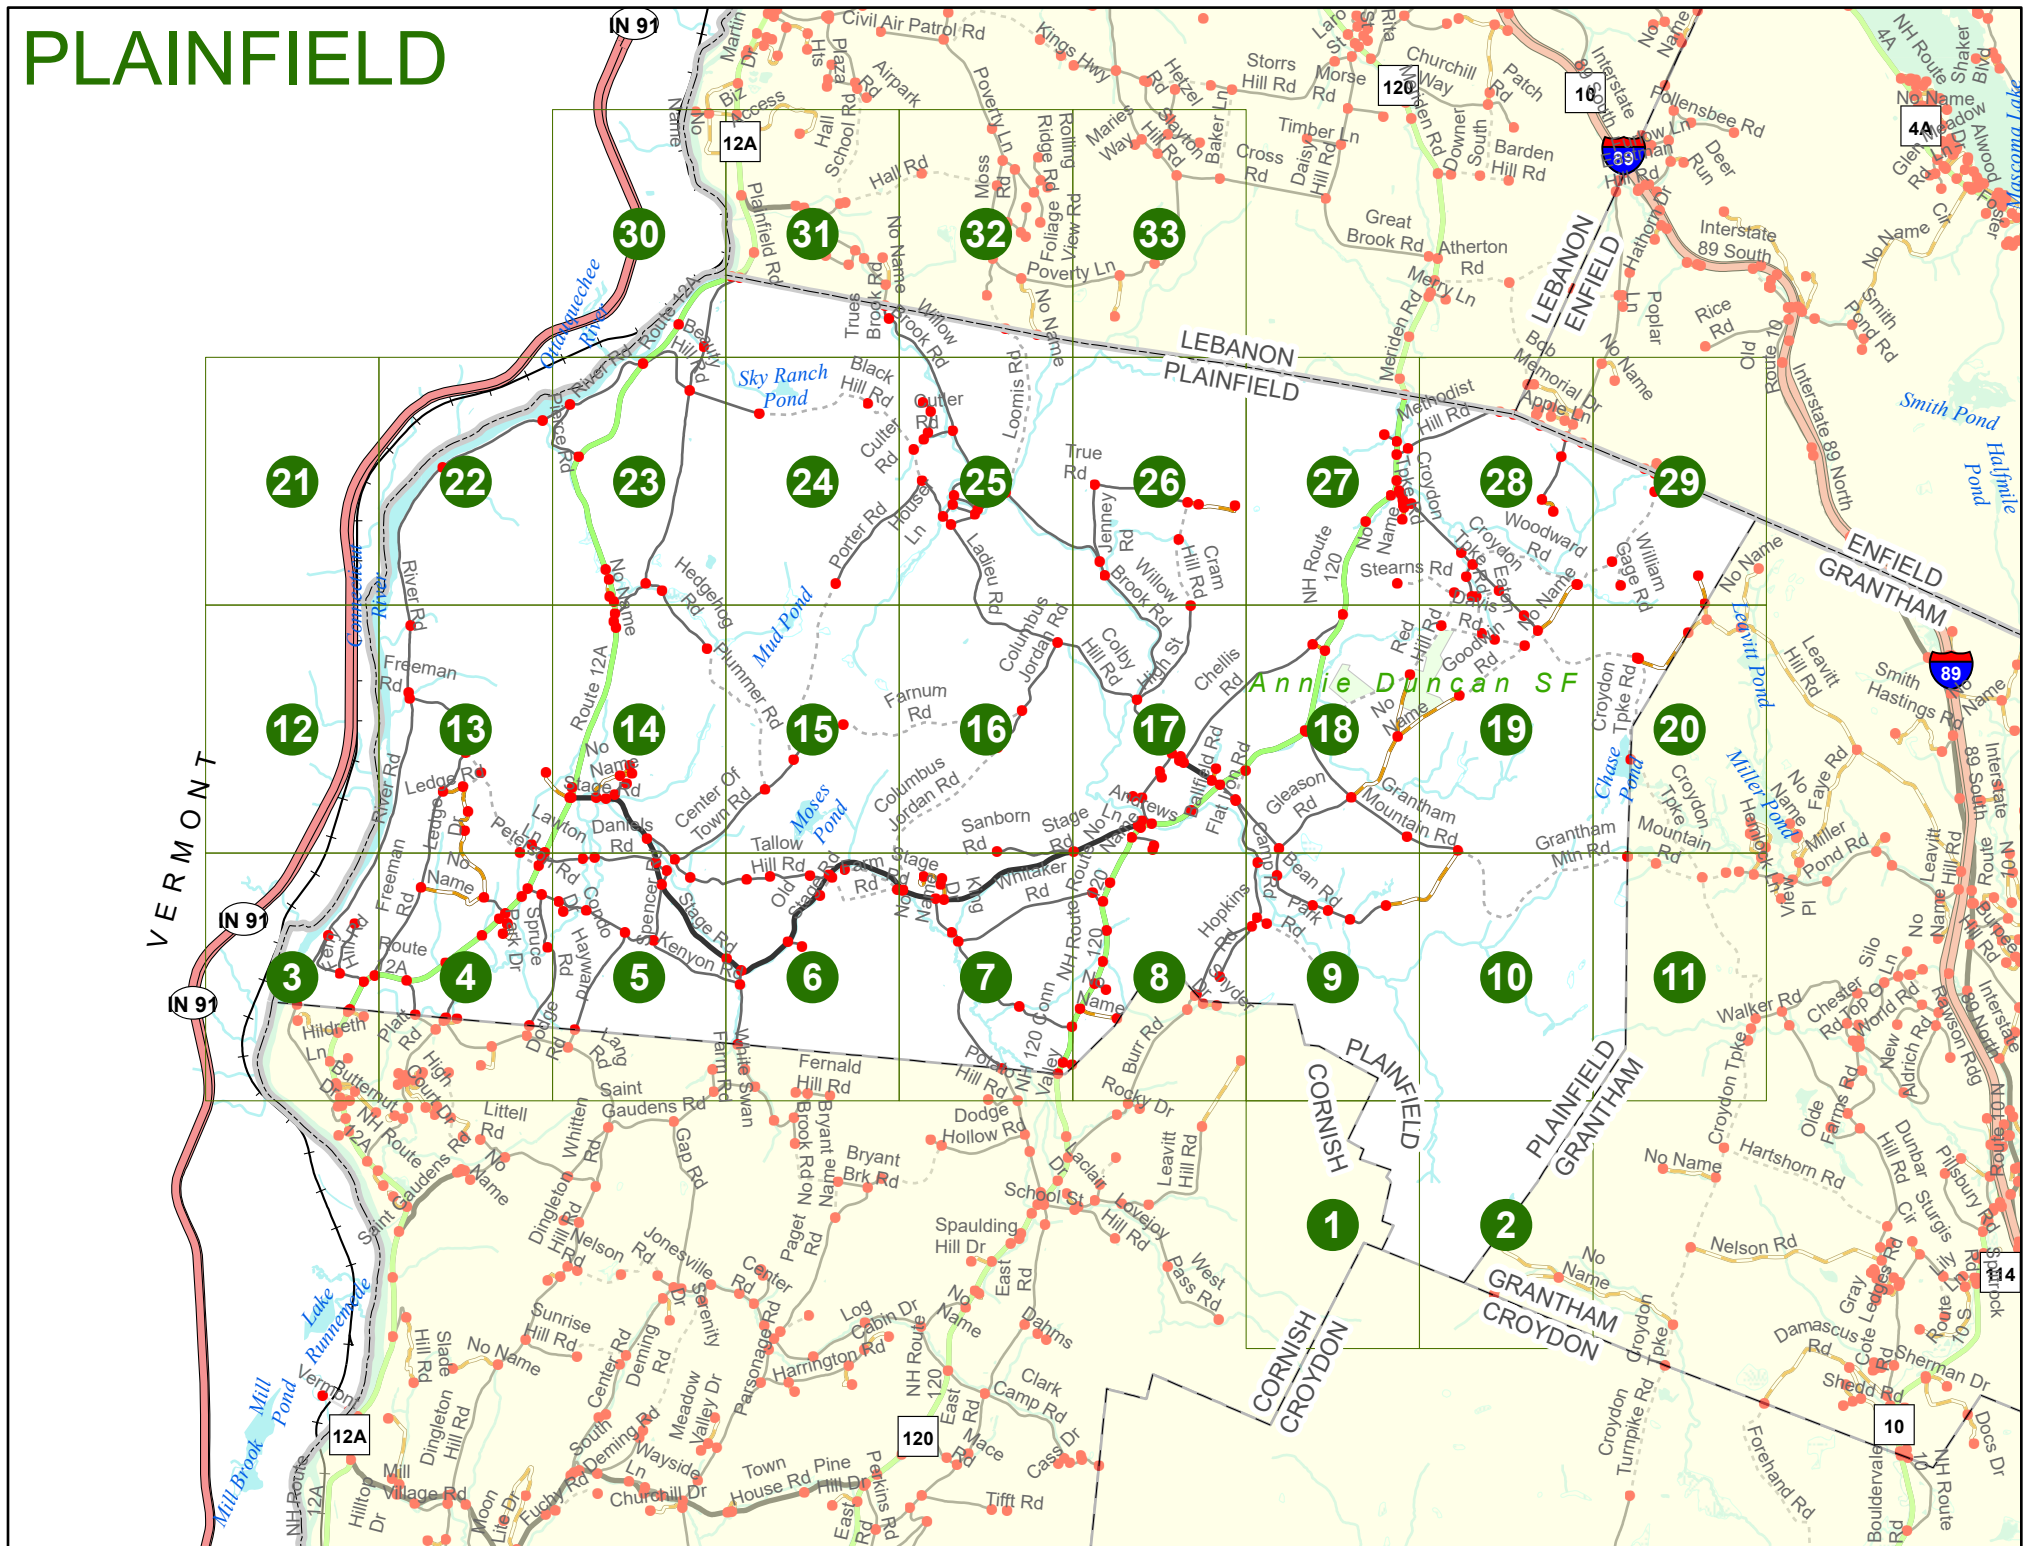

PLAINFIELD