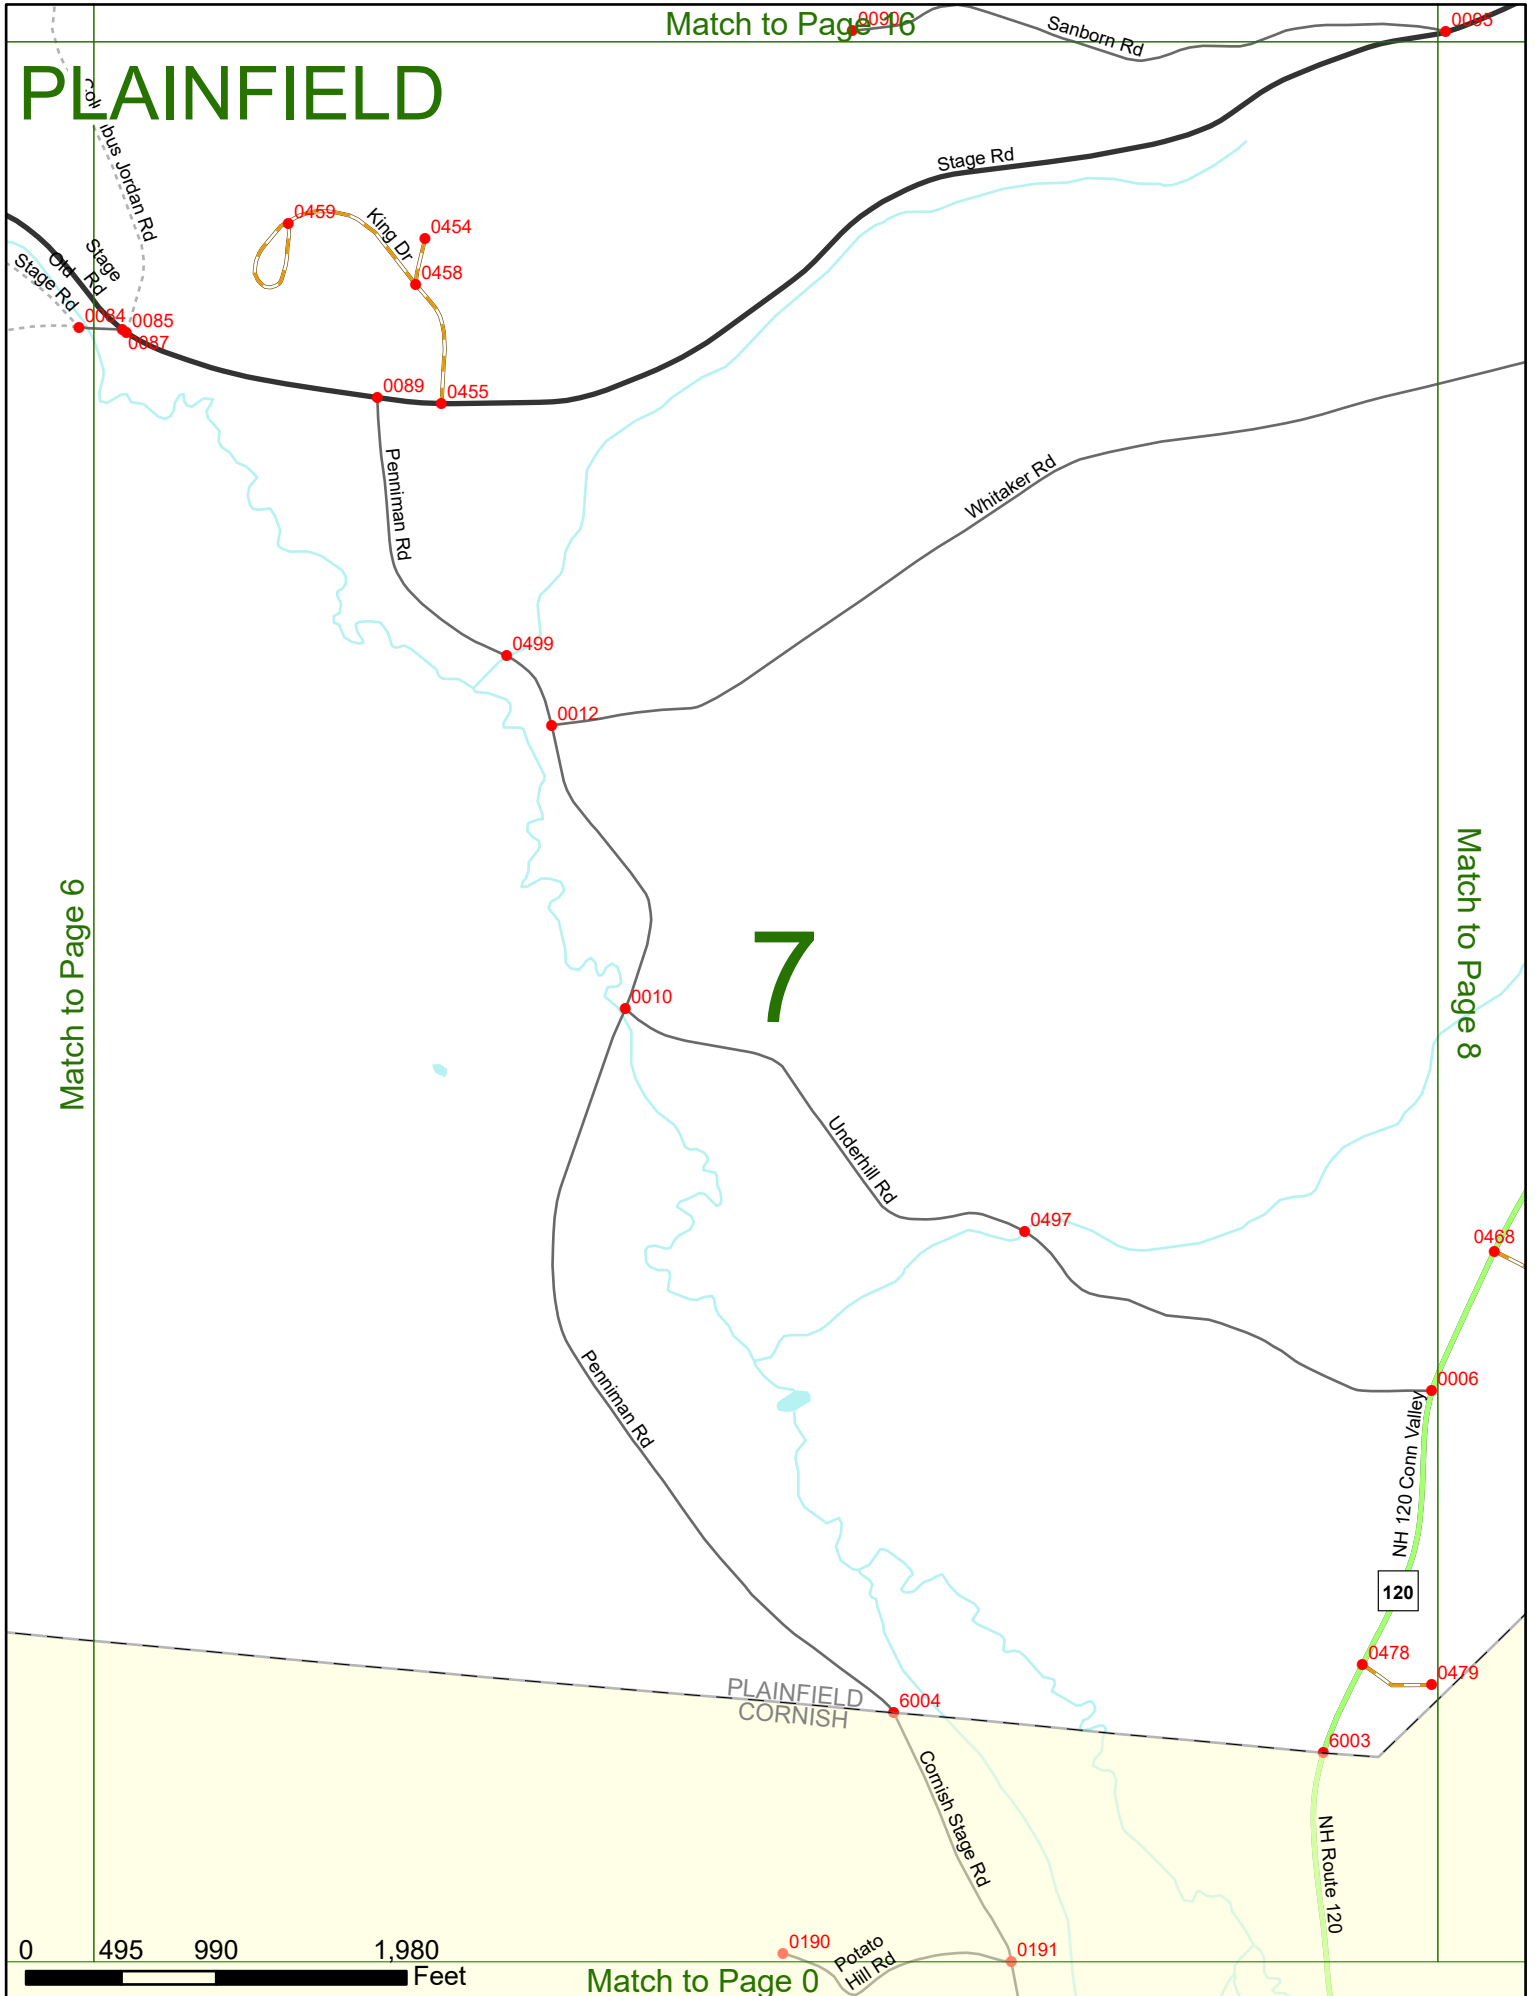

Match to Page 16

PLAINFIELD

Match to Page 6

Match to Page 8

7

0 495 990 1,980 Feet

Match to Page 0