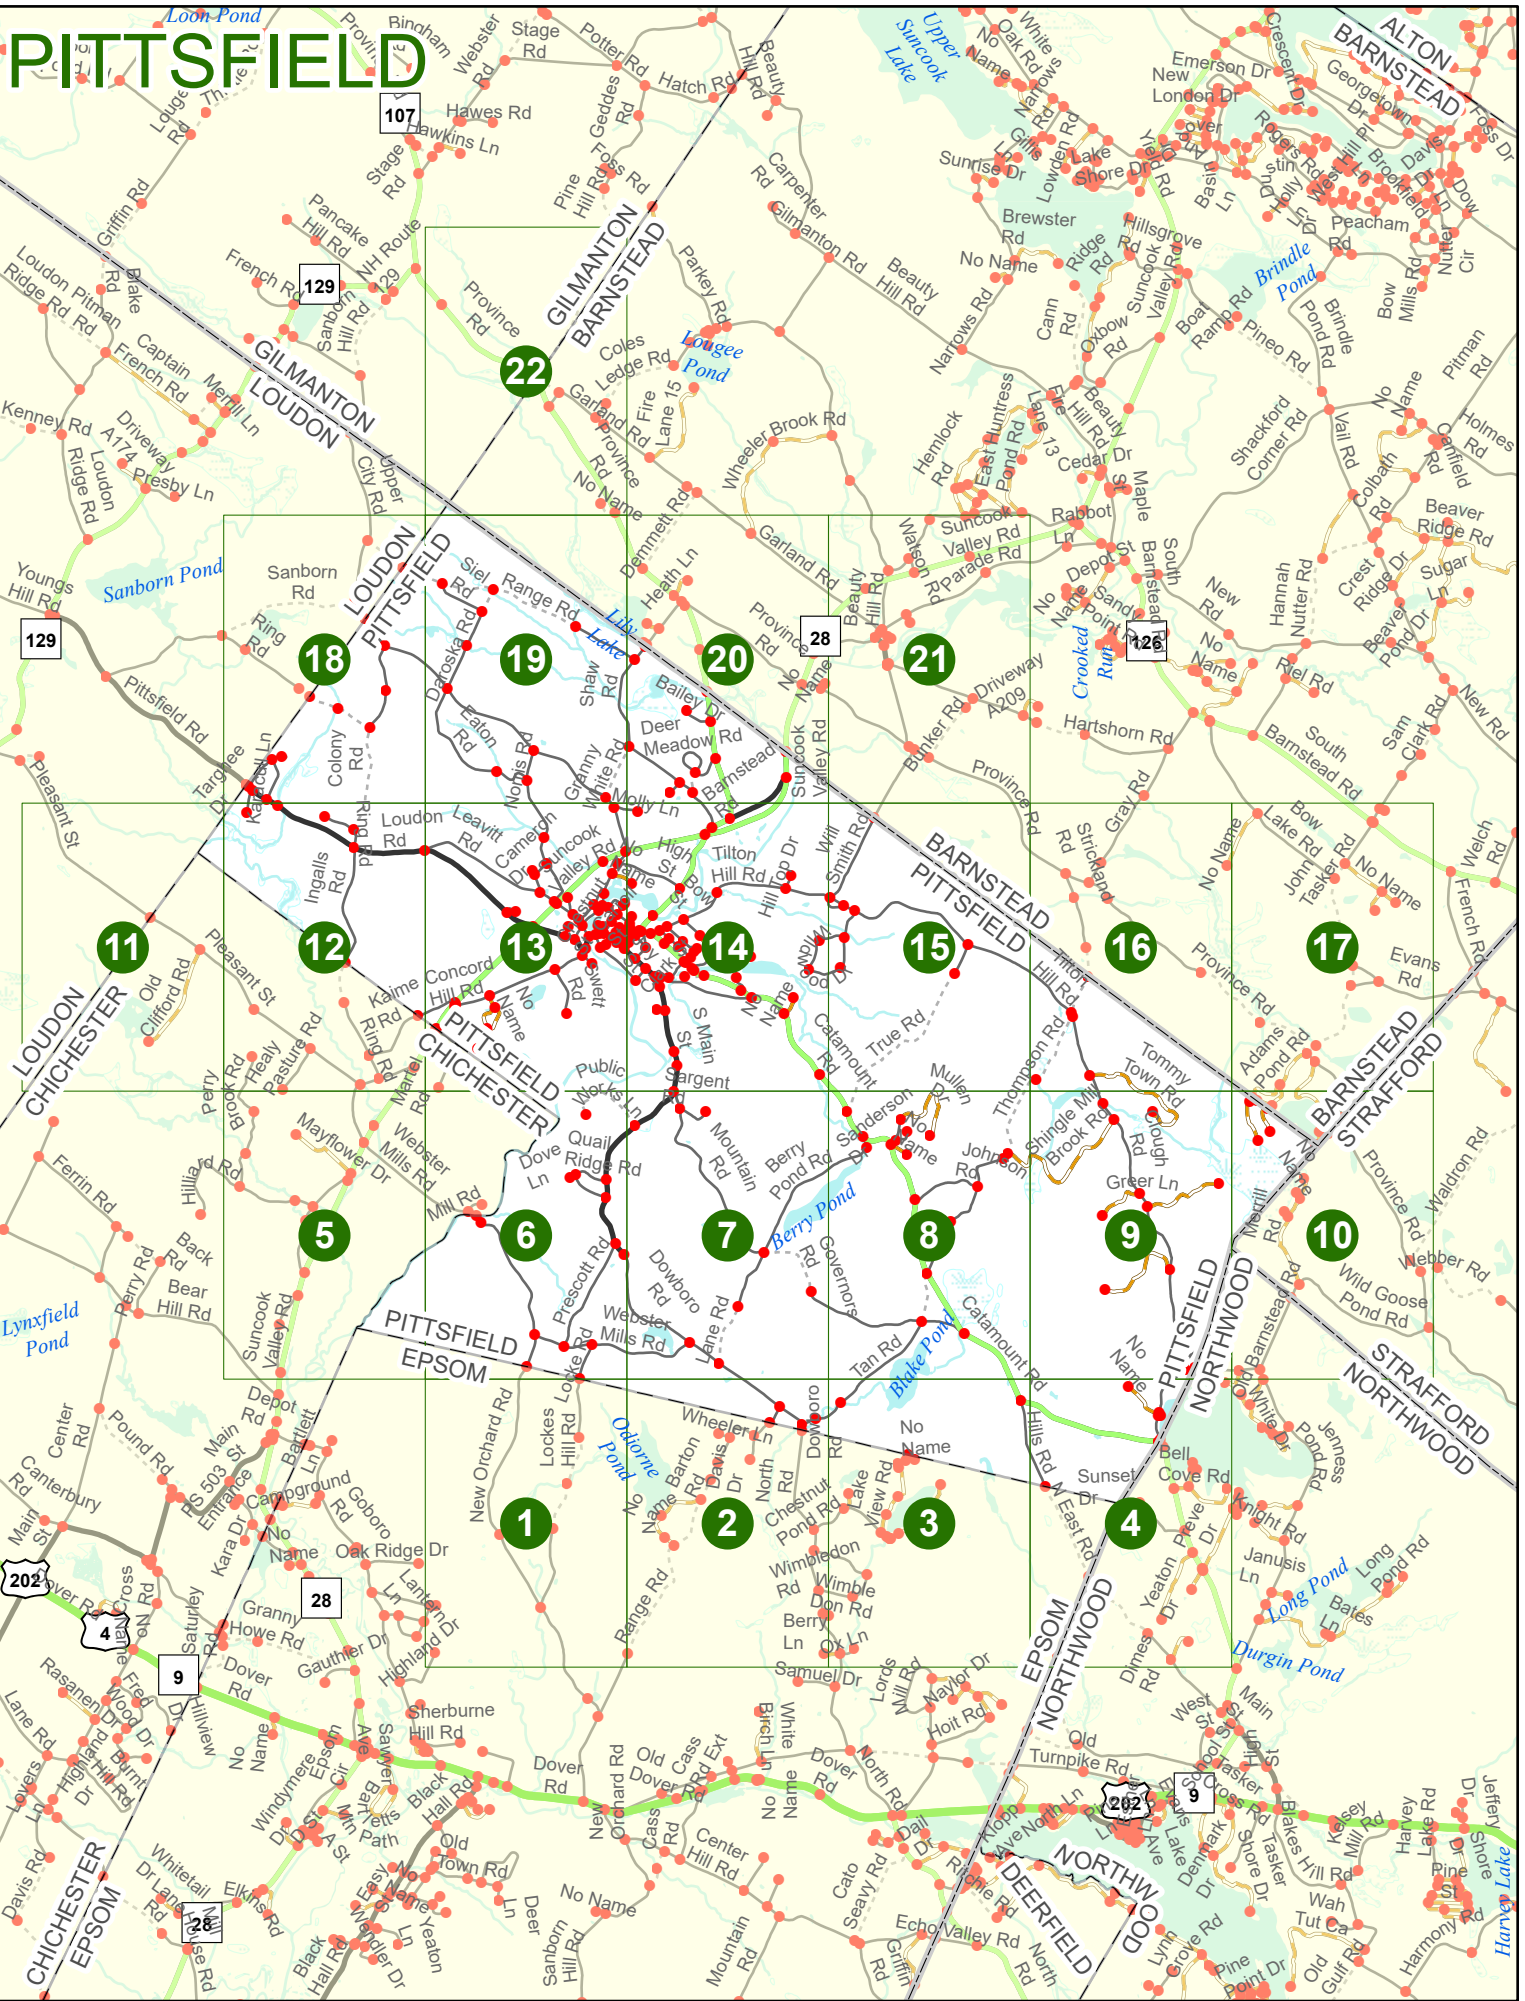

PITTSFIELD