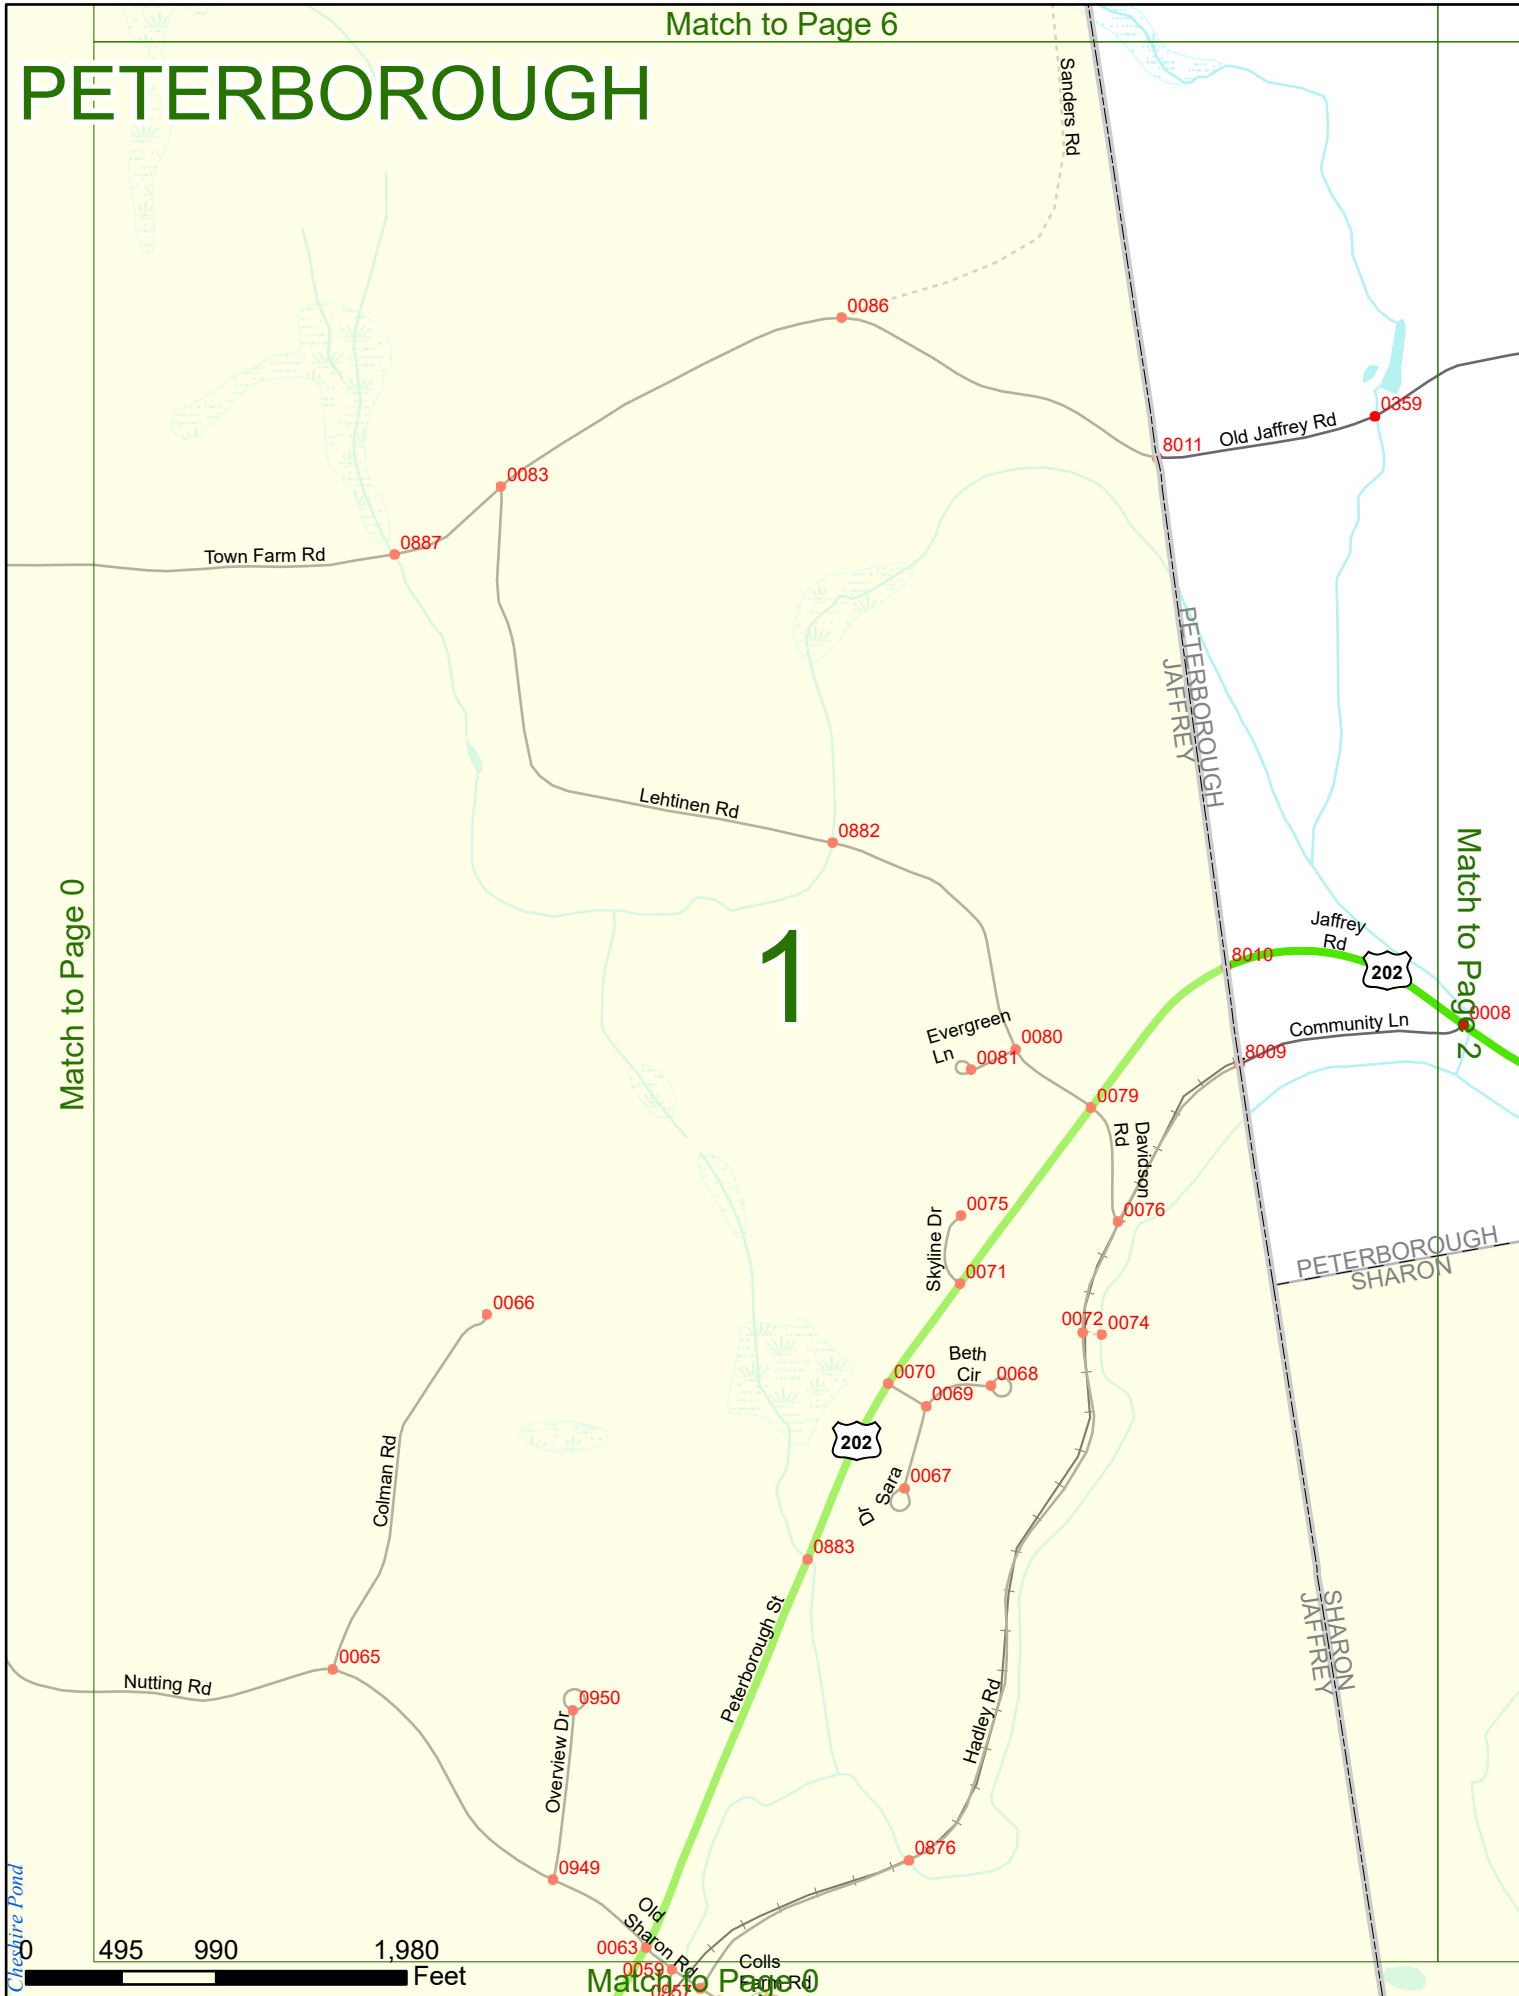

PETERBOROUGH

Match to Page 0

Match to Page 2

1

Cheshire Pond

0 495 990 1,980 Feet

Match to Page 6