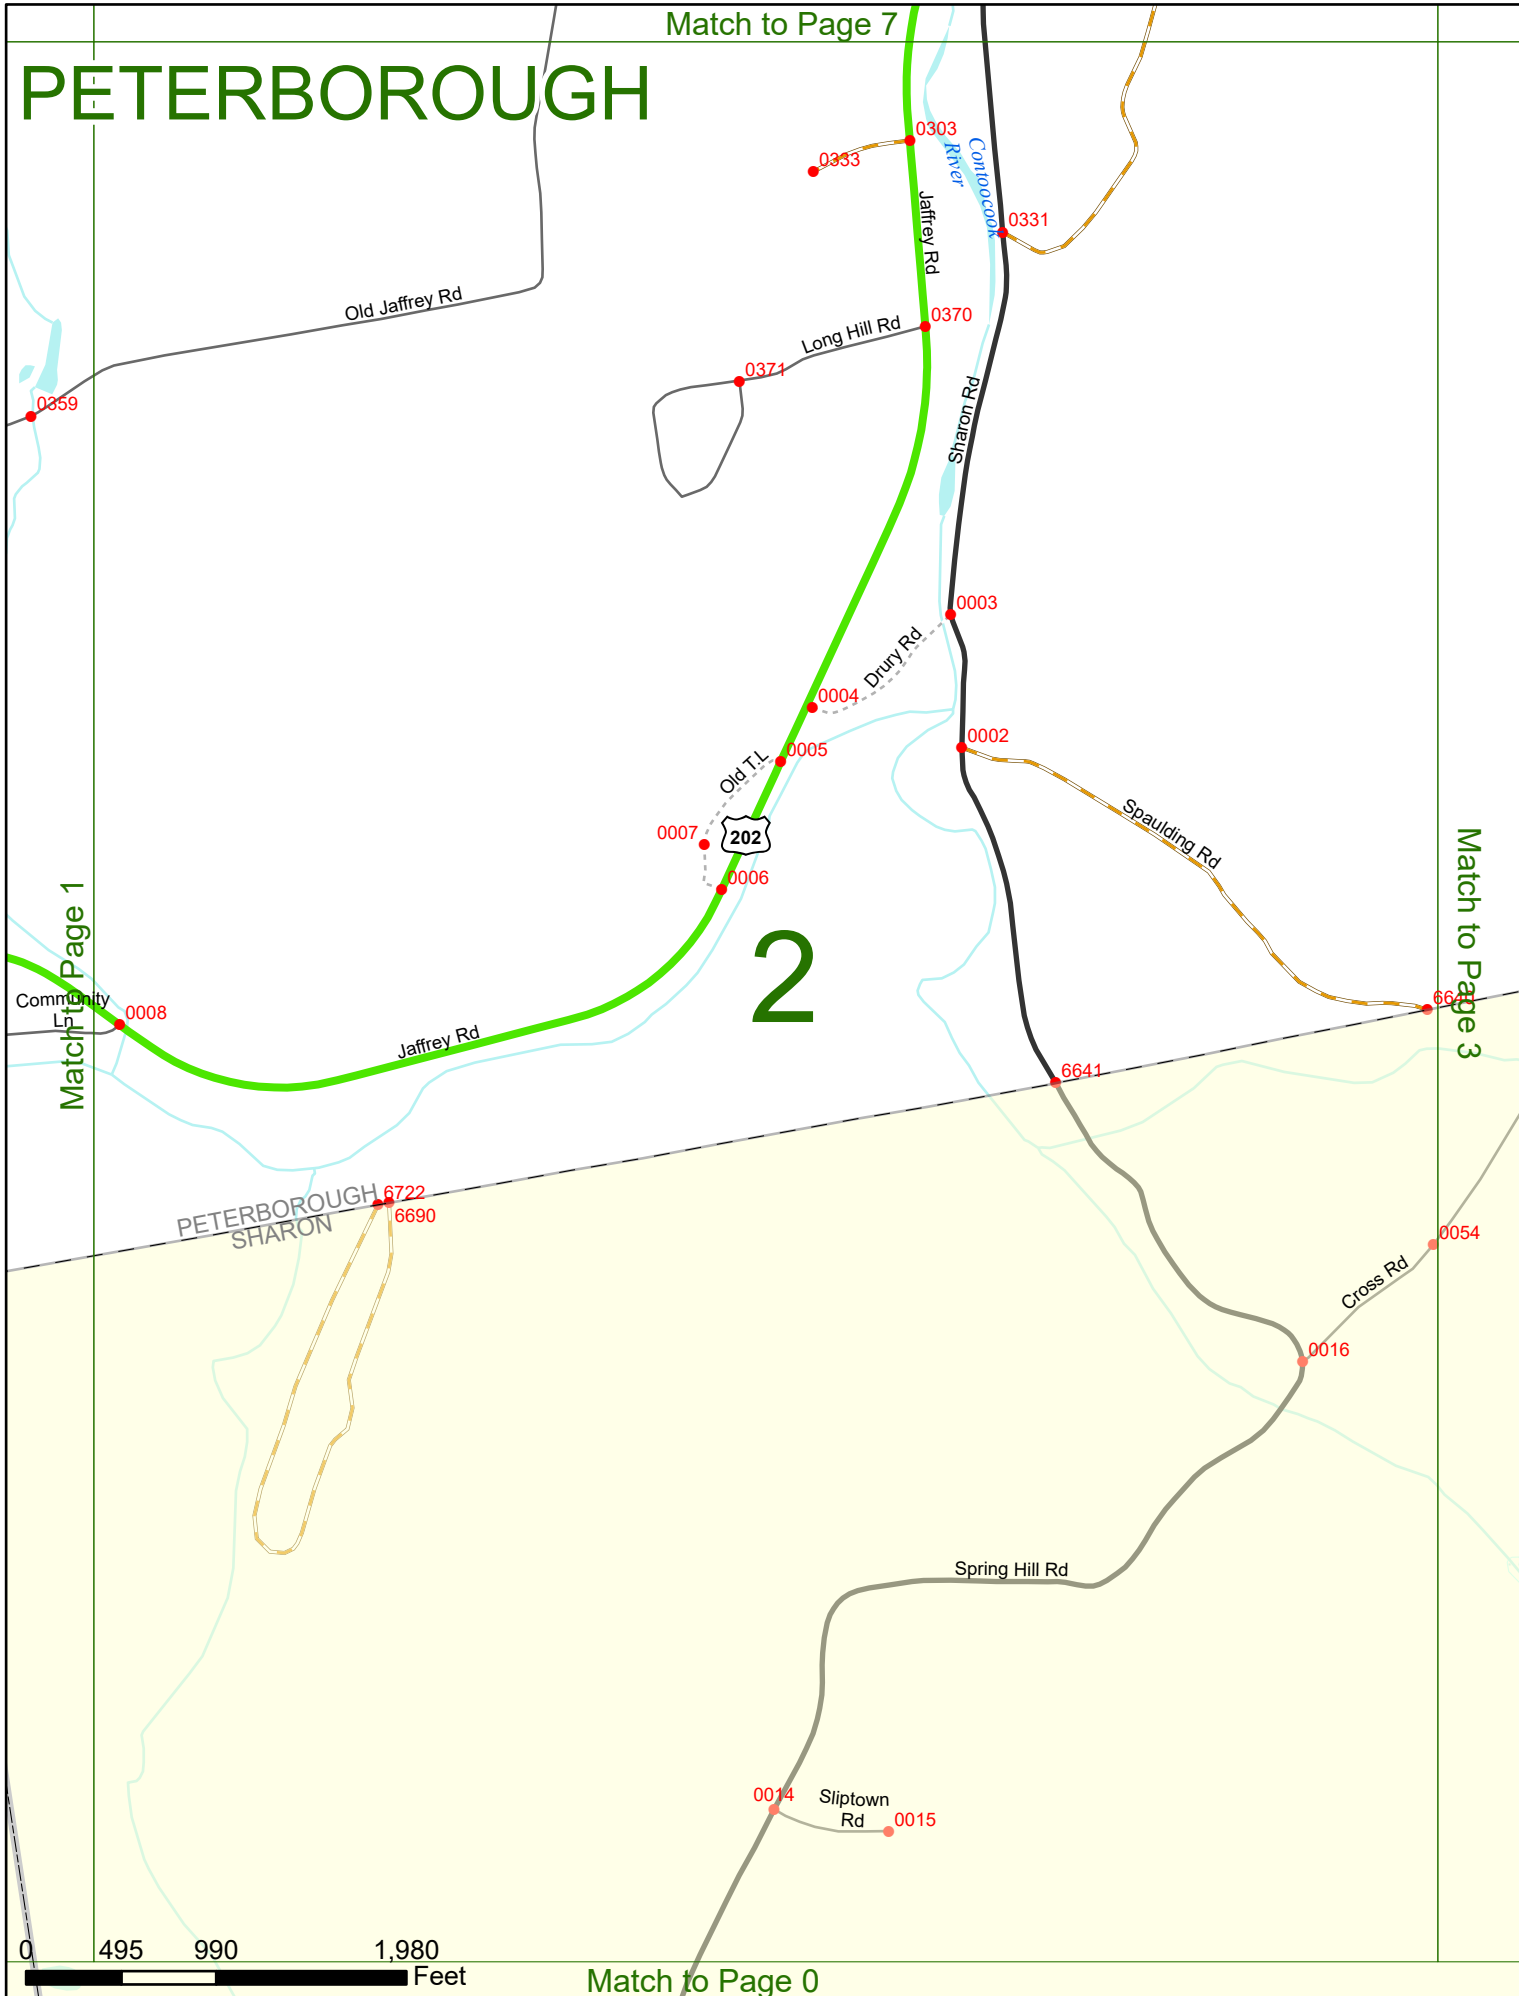

Match to Page 7

PETERBOROUGH

2

Match to Page 1

Match to Page 3

PETERBOROUGH
SHARON

Match to Page 0