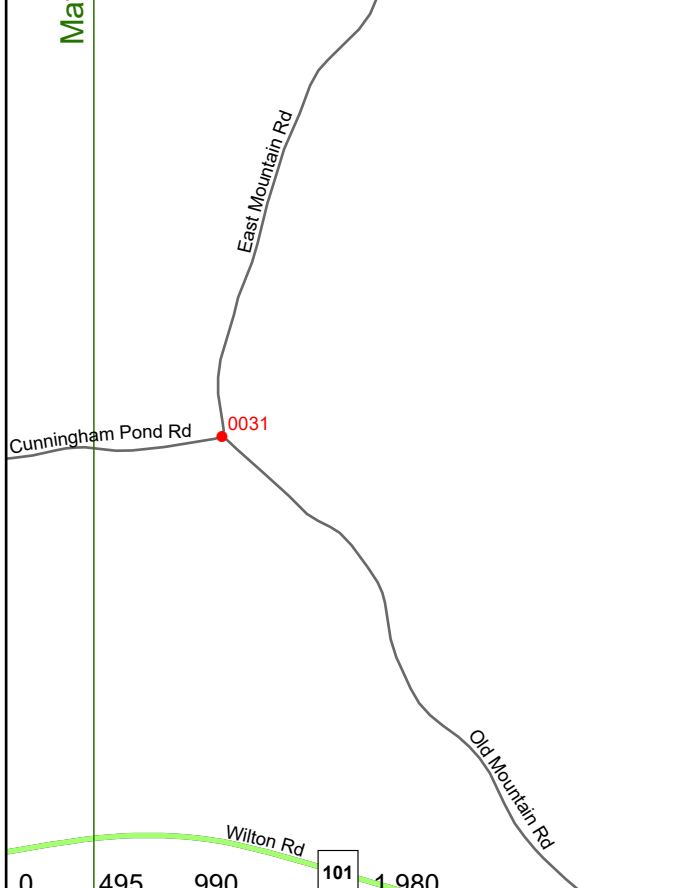

10

Match to Page 9

Match to Page 11

TEMPLE
PETERBOROUGH