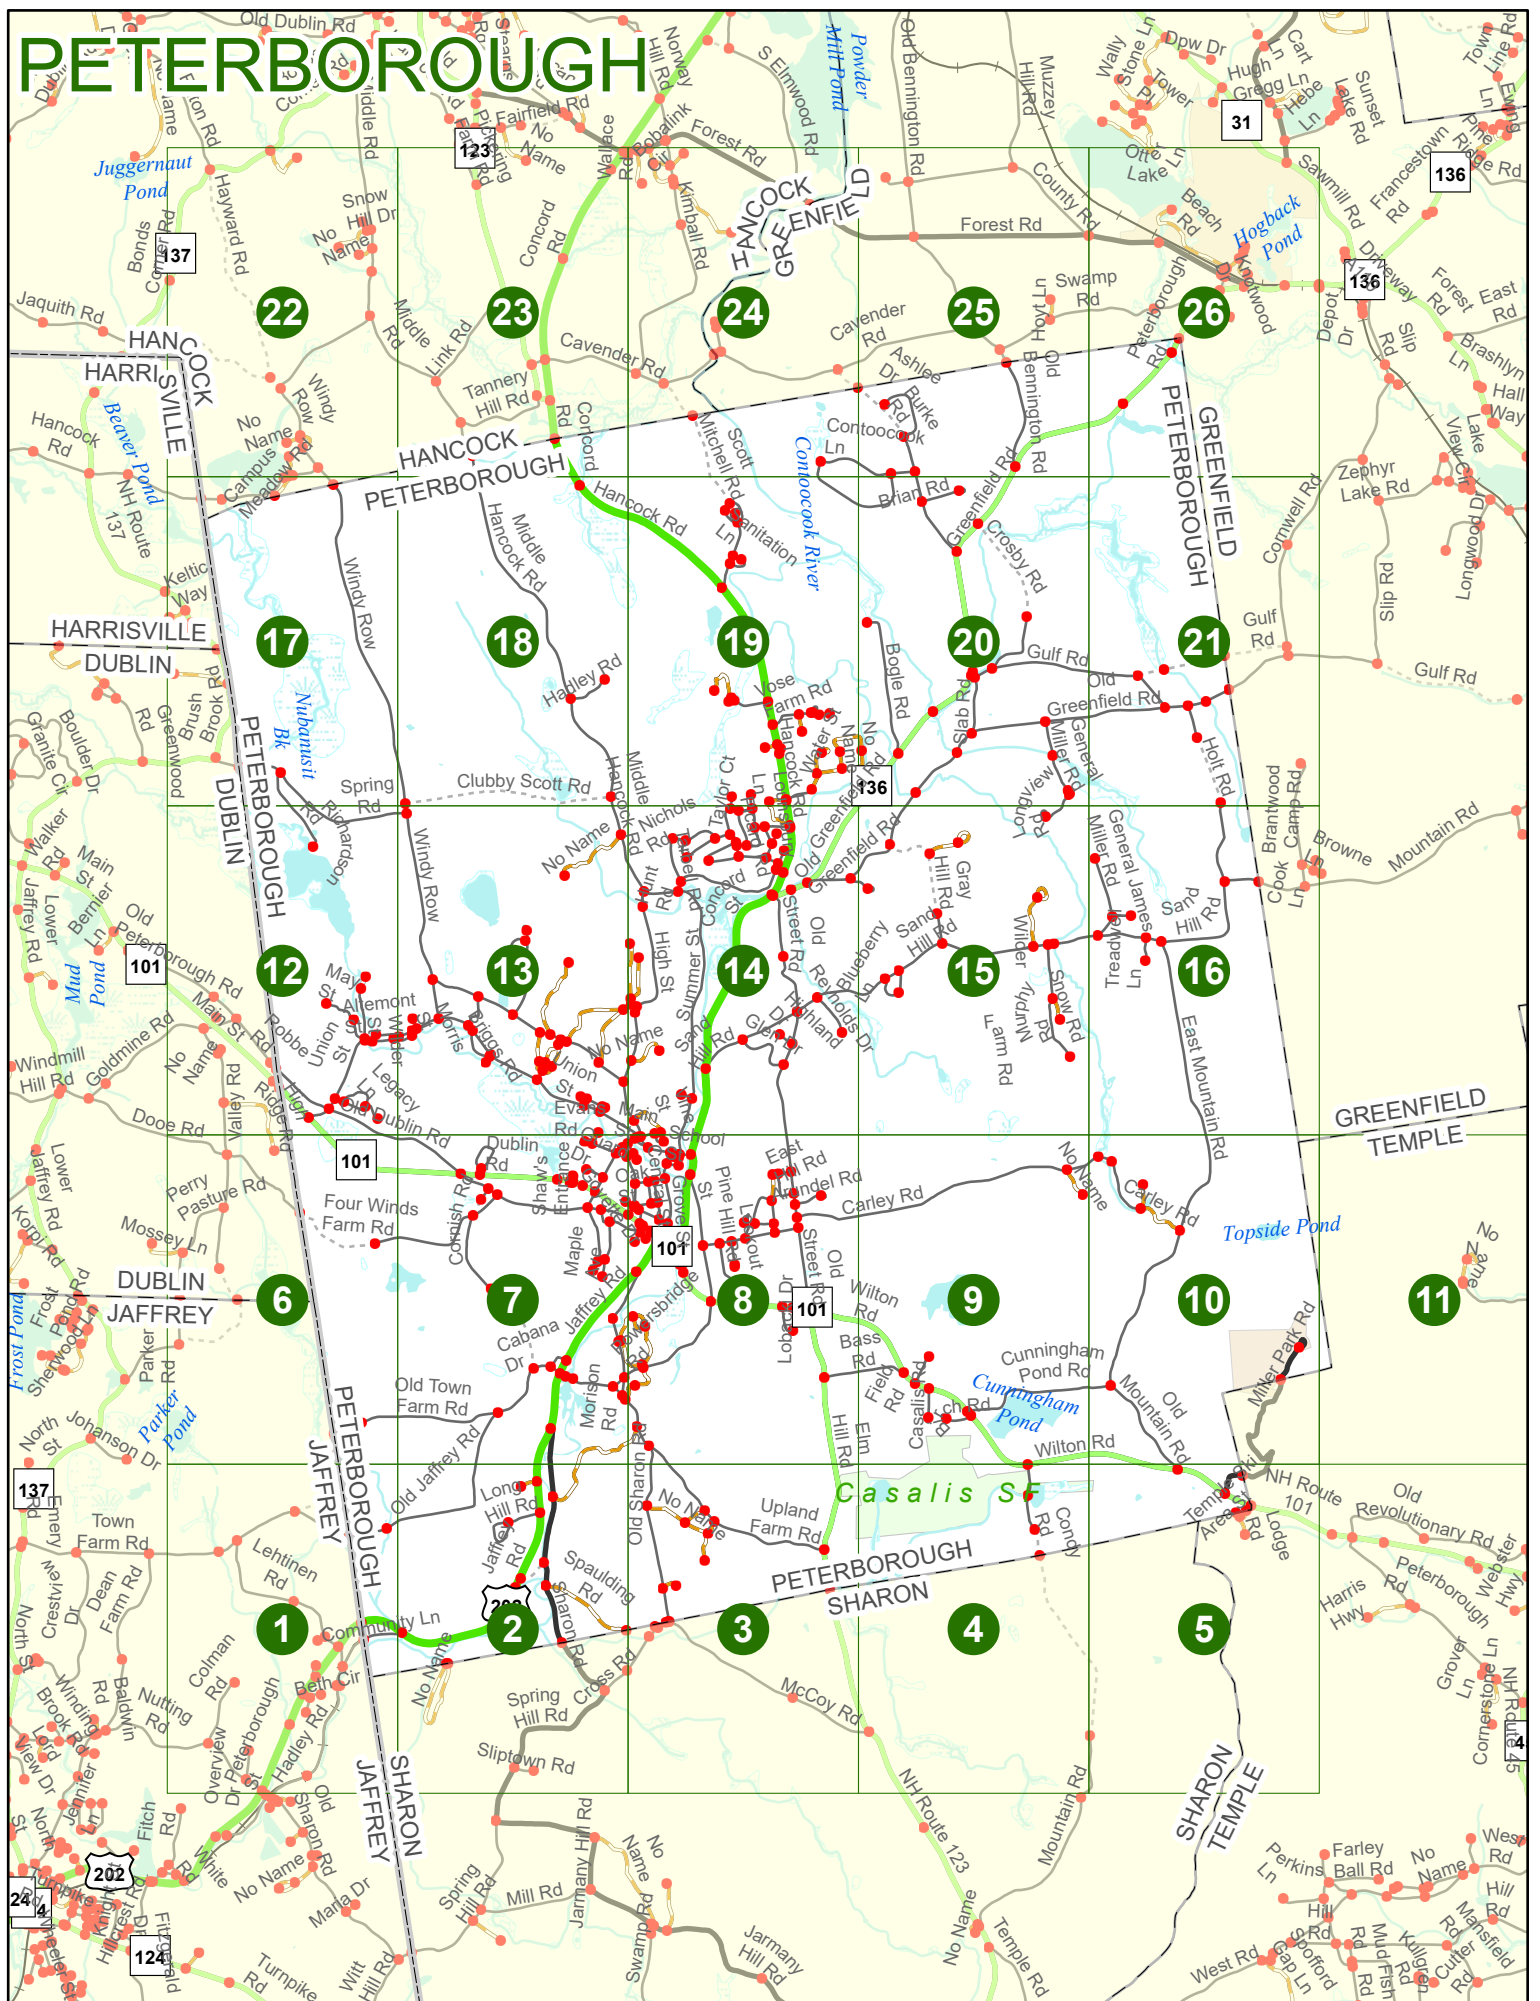

PETERBOROUGH