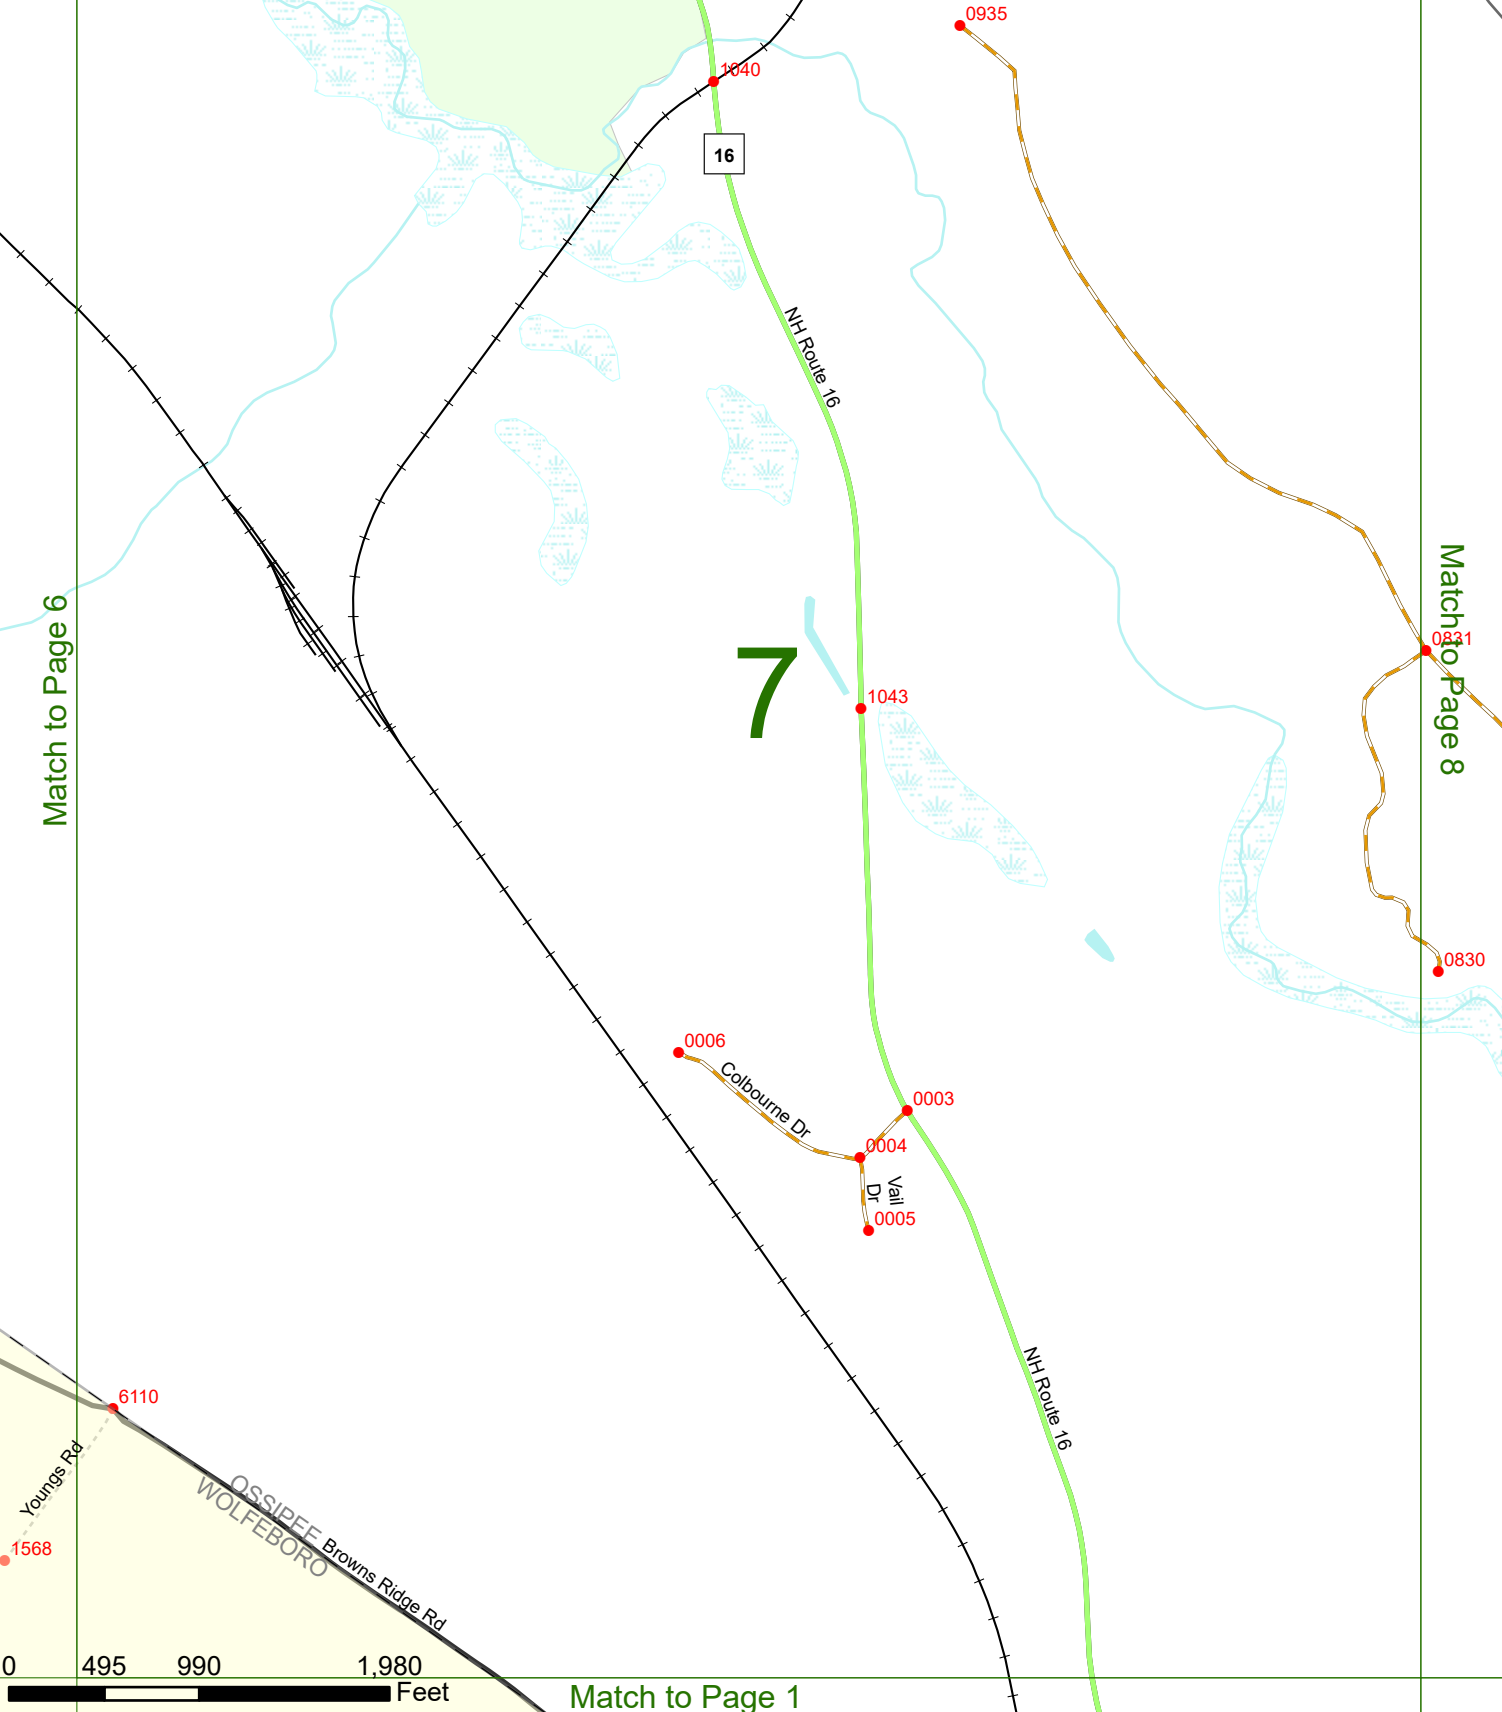

OSS�PEE

Match to Page 15

Little Pine River SF

John Hobson Rd

16

NH Route 16

7

Match to Page 6

Match to Page 8

Youngs Rd
1568

OSS�PEE Browns Ridge Rd
WOLFEBORO

0 495 990 1,980 Feet

Match to Page 1