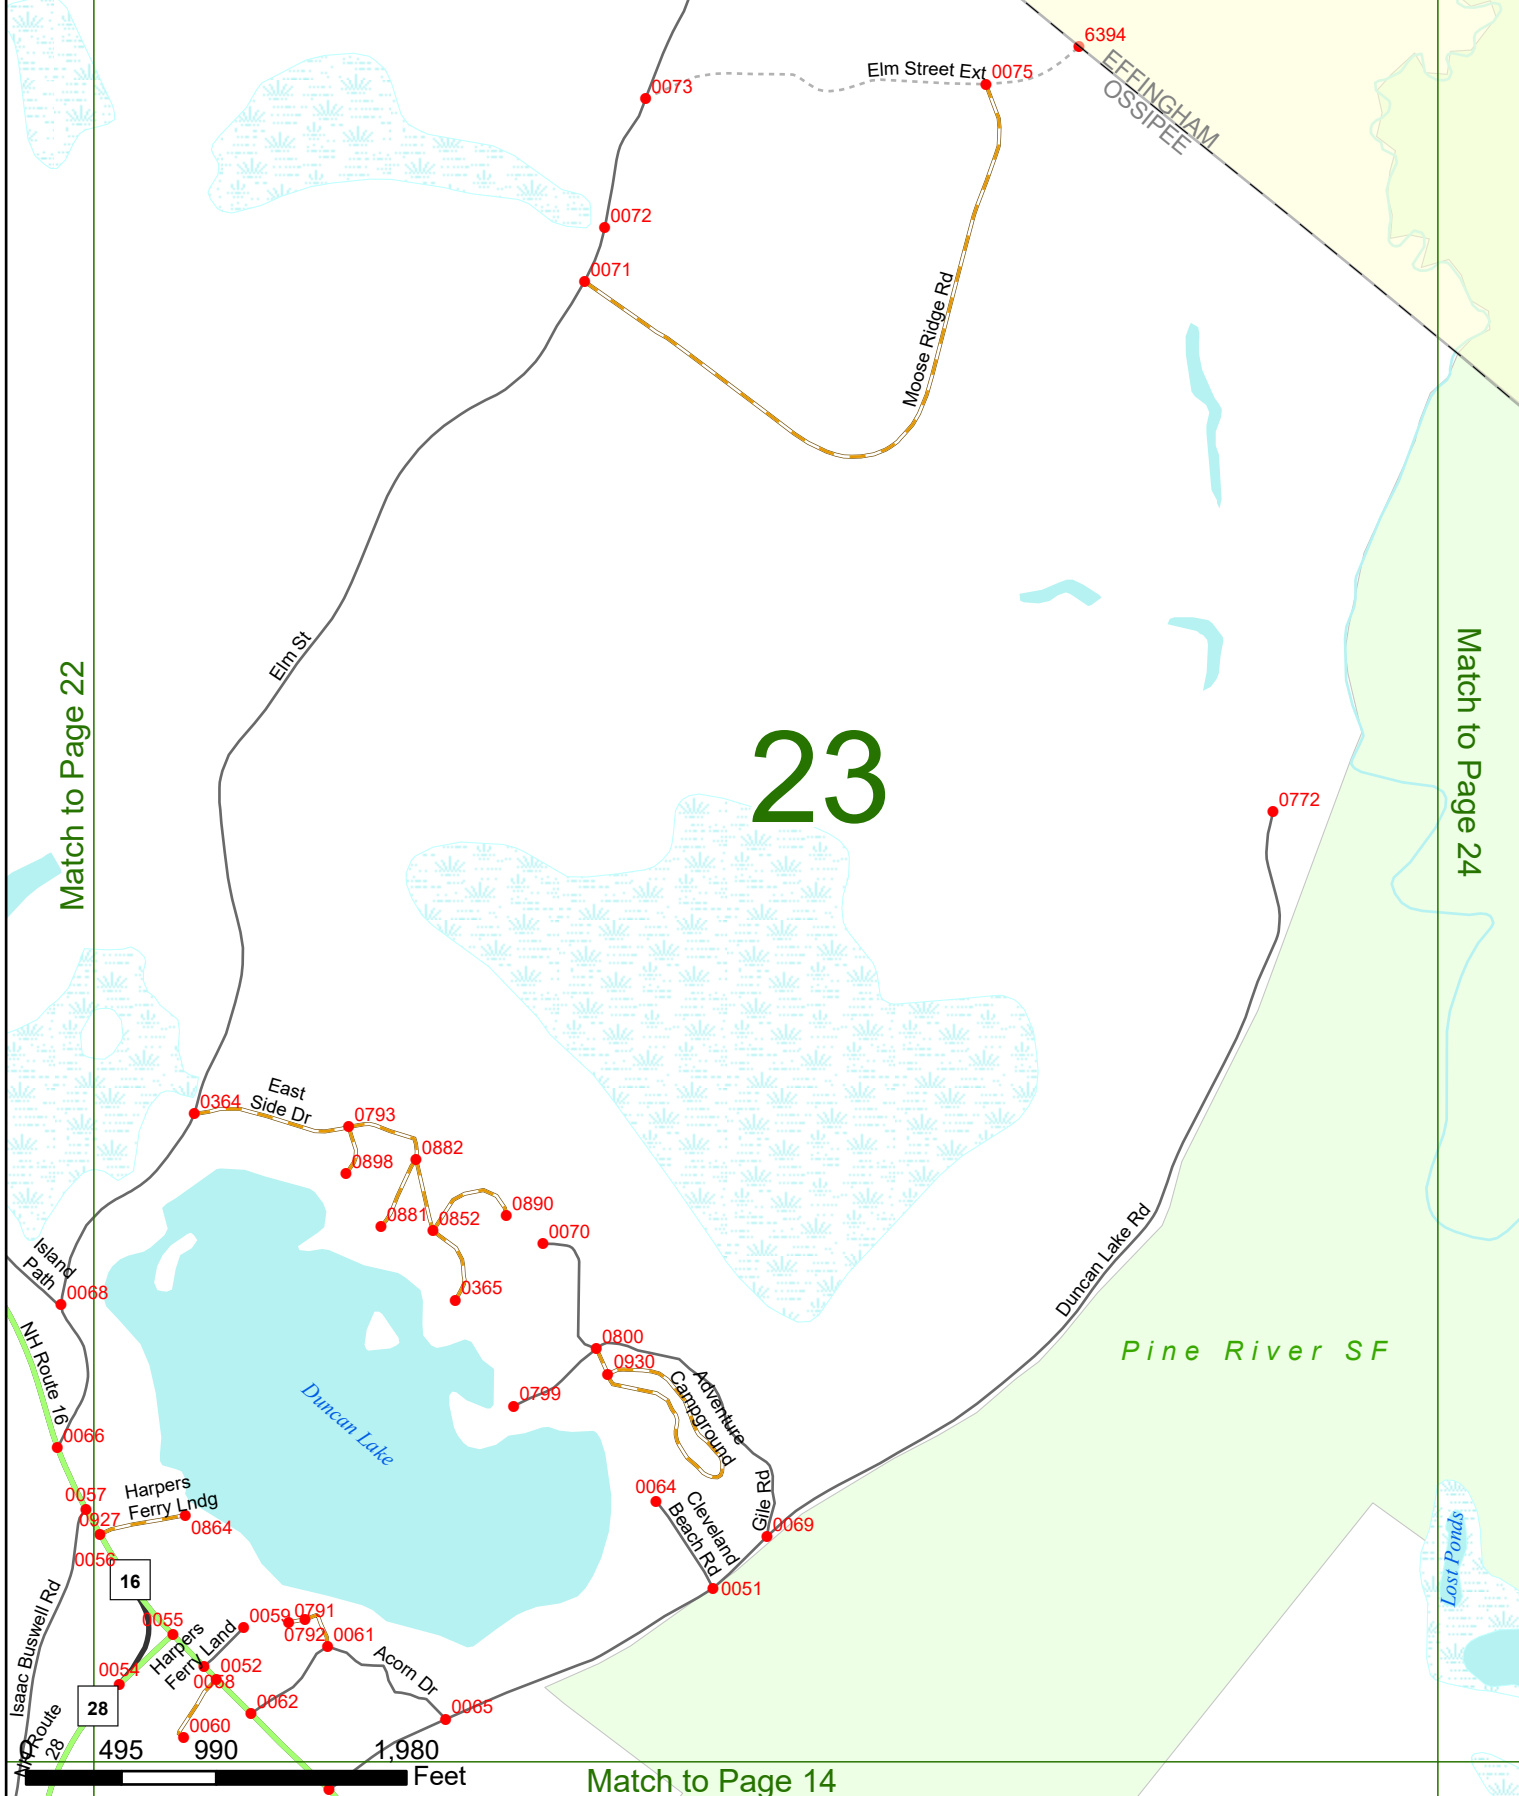

Match to Page 31

OSSIPEE

23

Match to Page 22

Match to Page 24

EFFINGHAM
OSSIPEE

Pine River SF

Lost Ponds

Match to Page 14