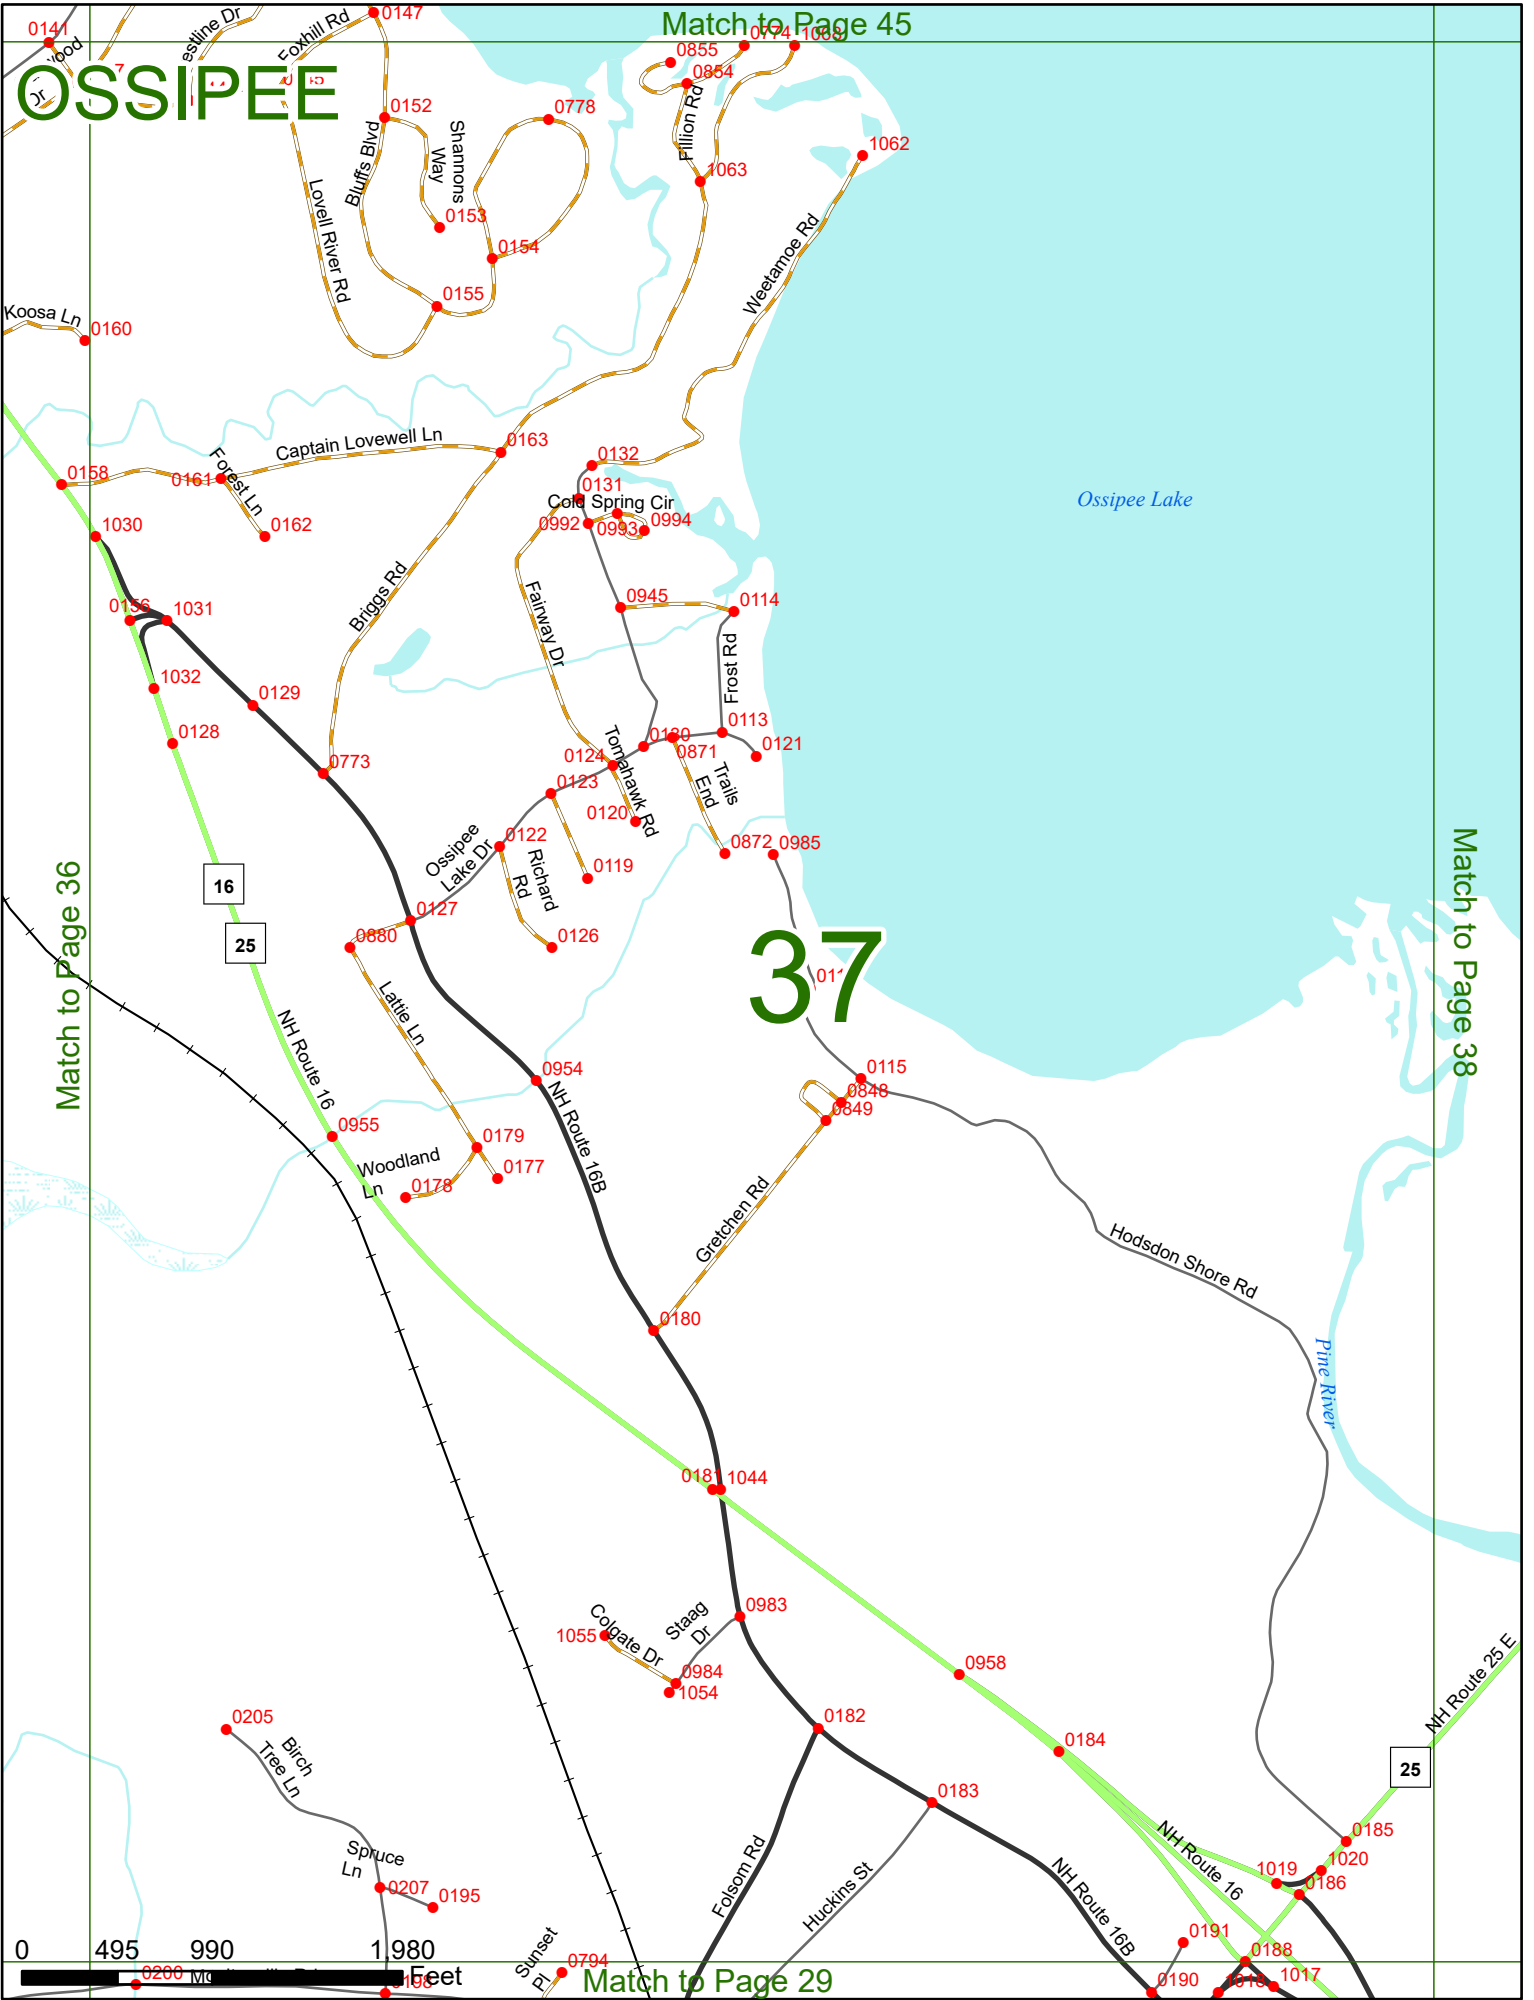

OSSIPEE

Match to Page 45

Match to Page 38

37

Match to Page 36

Match to Page 29