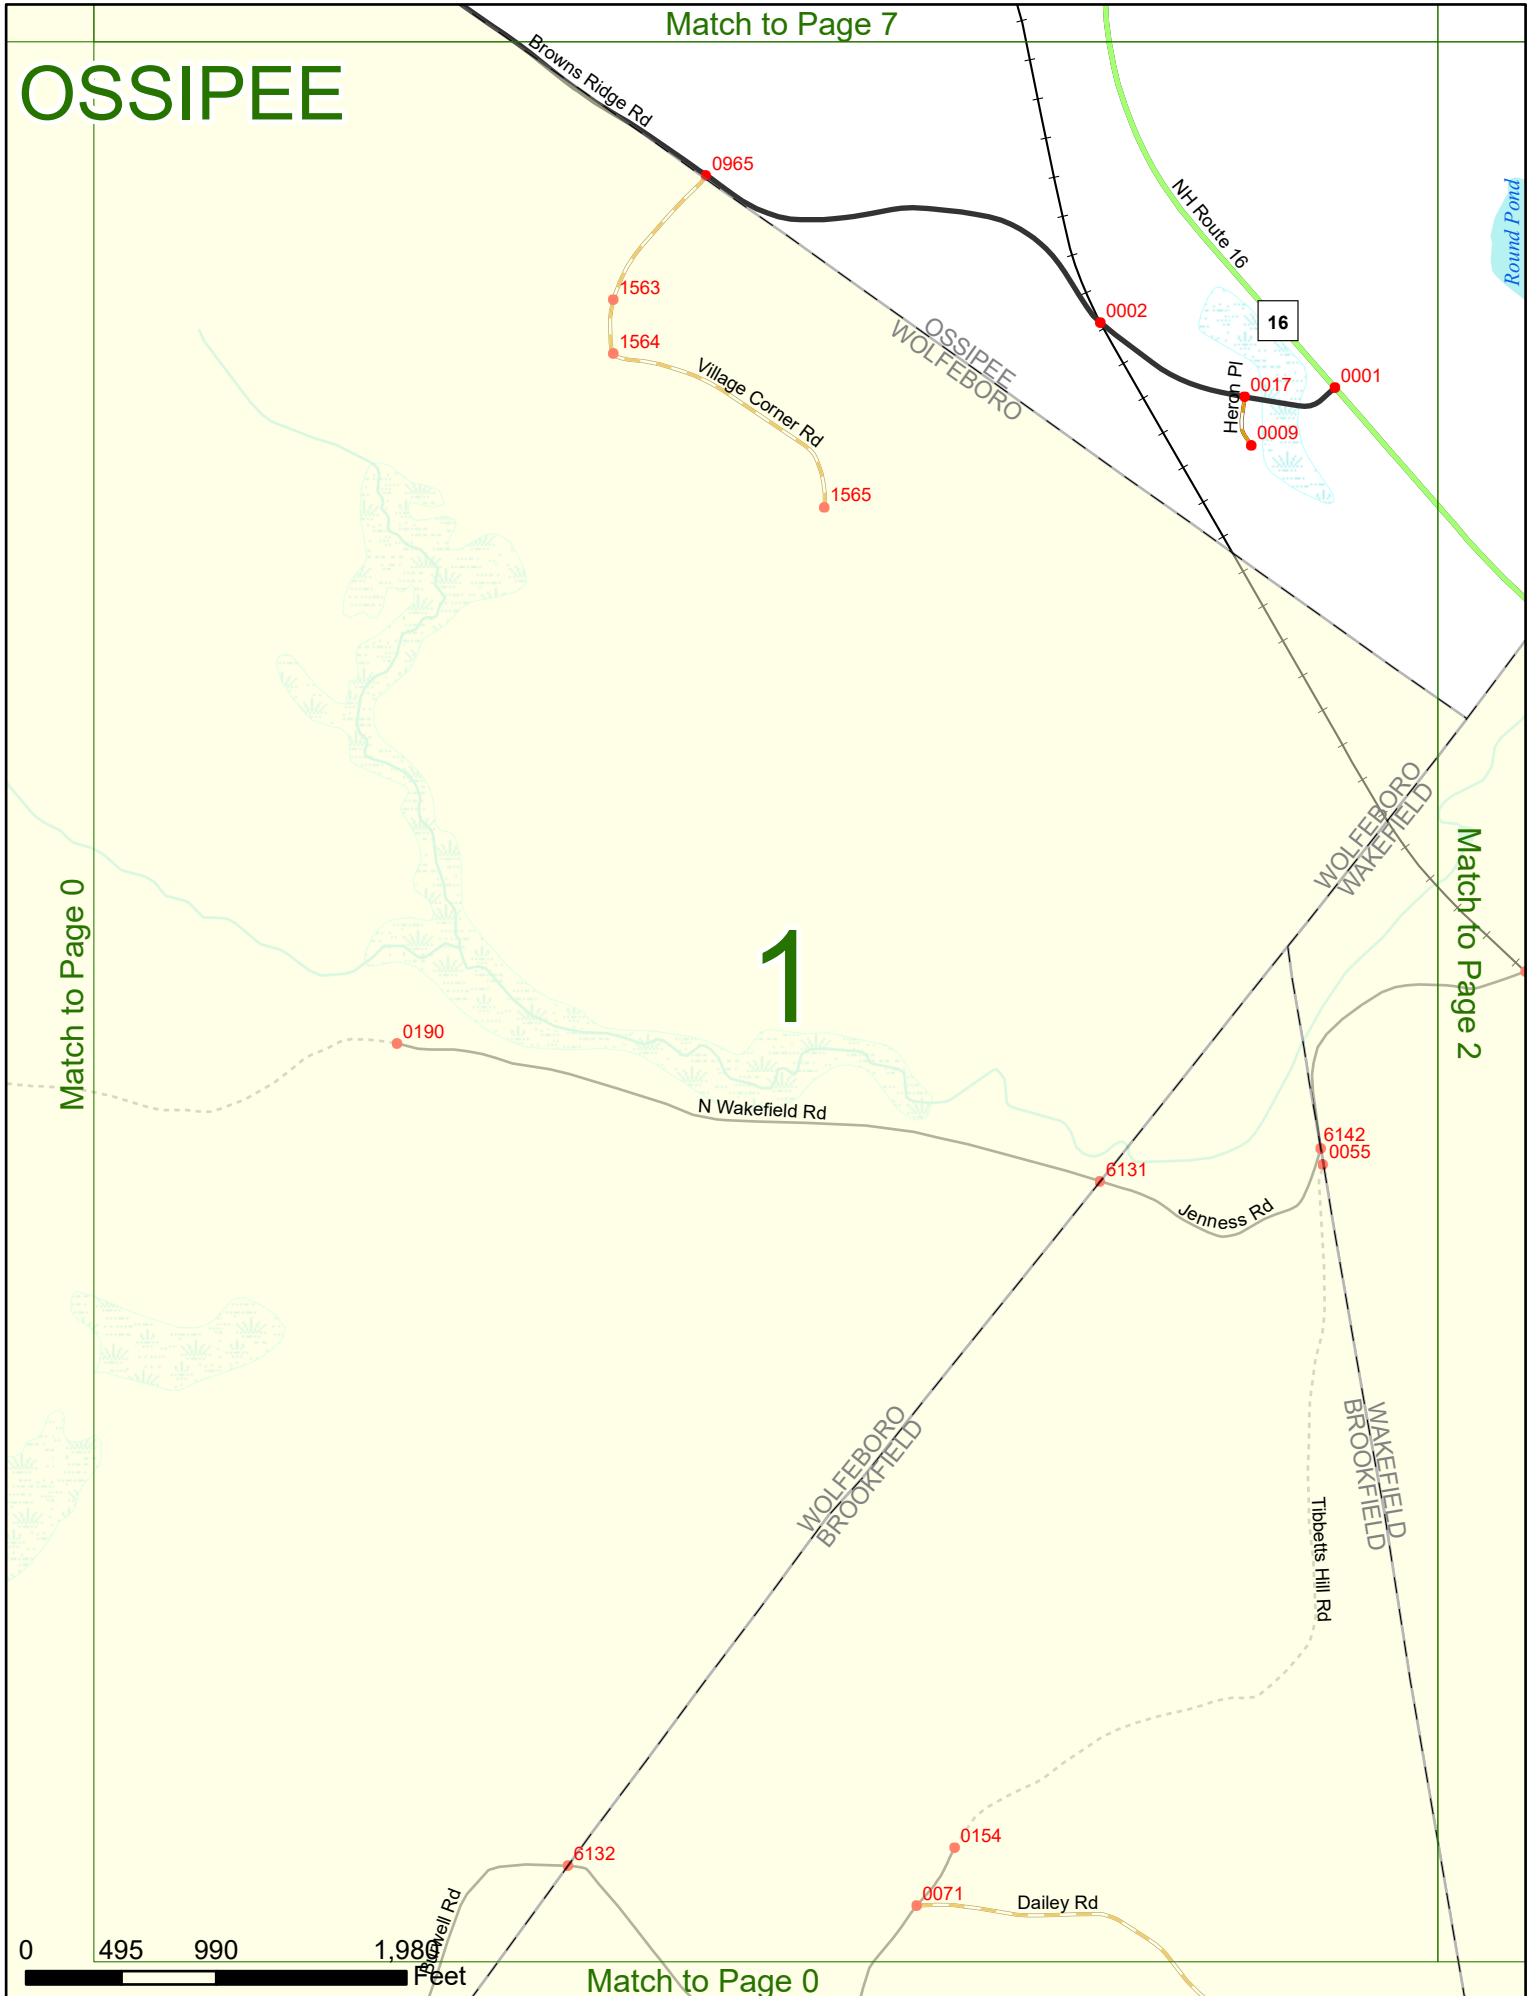

OSSIPEE

Match to Page 7

Match to Page 0

Match to Page 2

Match to Page 0

Round Pond

Browns Ridge Rd

NH Route 16

Village Corner Rd

OSSIPEE
WOLFEBORO

16

Heron Pl

WOLFEBORO
WAKEFIELD

N Wakefield Rd

Jenness Rd

WOLFEBORO
BROOKFIELD

WAKEFIELD
BROOKFIELD

Tibbets Hill Rd

Swivel Rd

Dailey Rd