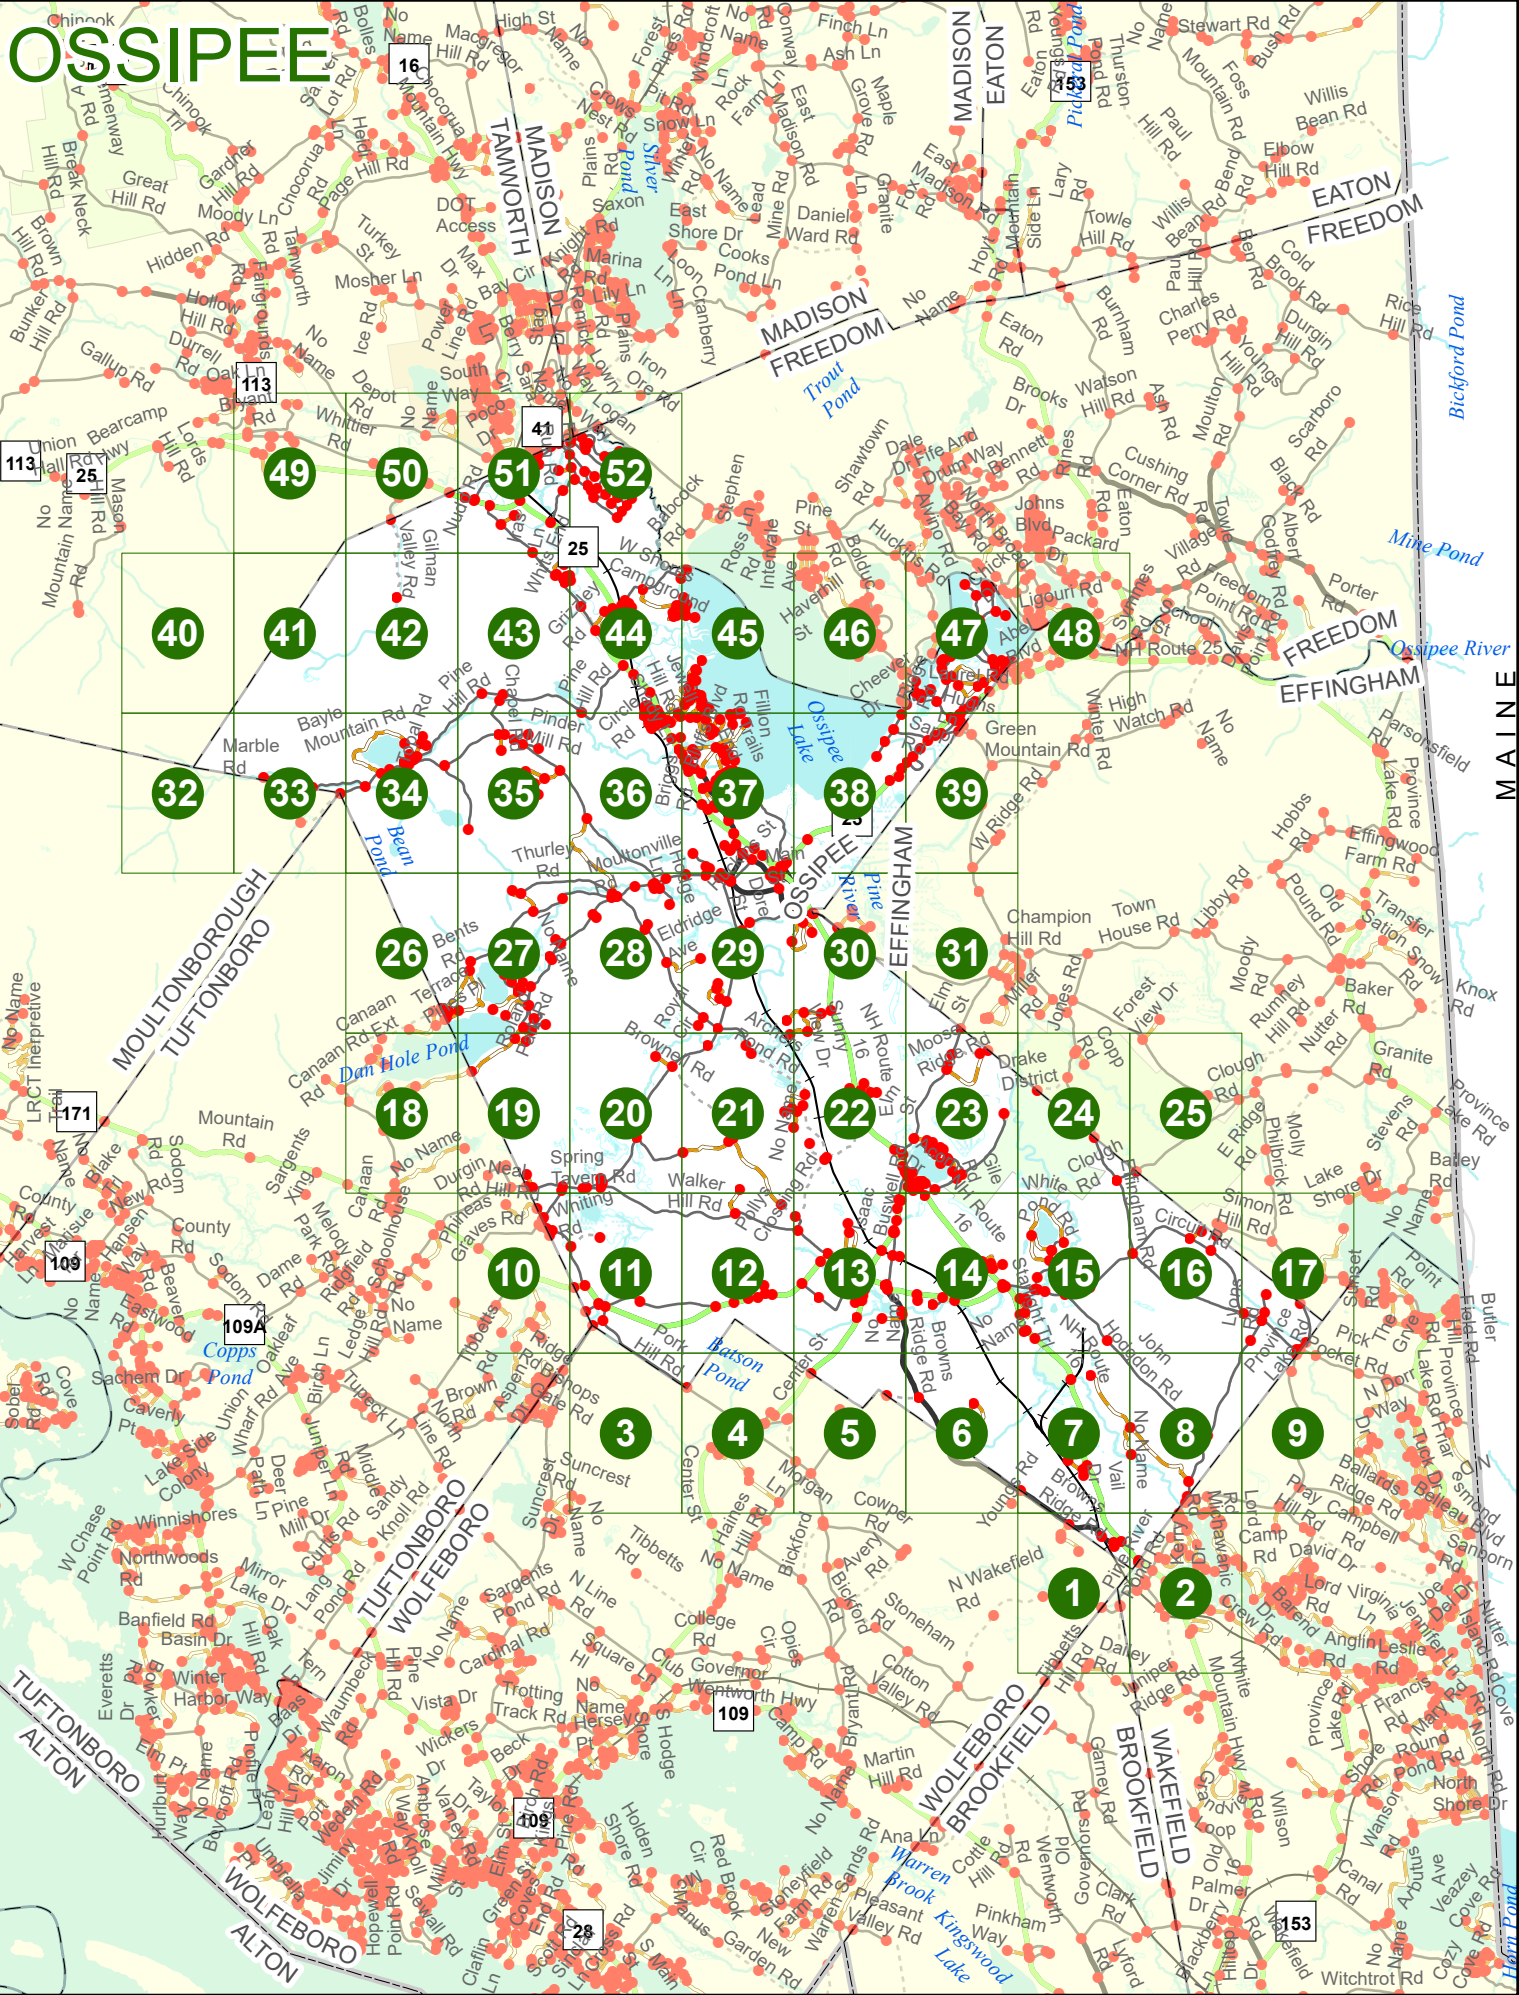

NHDOT will accept crash locations based on the State of NH Uniform Police Traffic Accident Report.

Crash occurred on:

Option 1 Street Address
 123 Main Street

Option 2 Route No and/or Distance from NESW Intesecting Road, Bridge,
 Street name Intersecting Street Town/County line
 Main Street 500 E Oak Street

Option 3 First Node Distance from First Node Second Node
 515 212 632

Option 4 Route No and/or Mile Marker on Interstate Only NESW Mile (Marker)
 Street name
 189S 700 feet S 36.8

Option 3 – Example

Street Name Loudon Road
First Node 803
Distance from First Node 318 Ft
Second Node 813