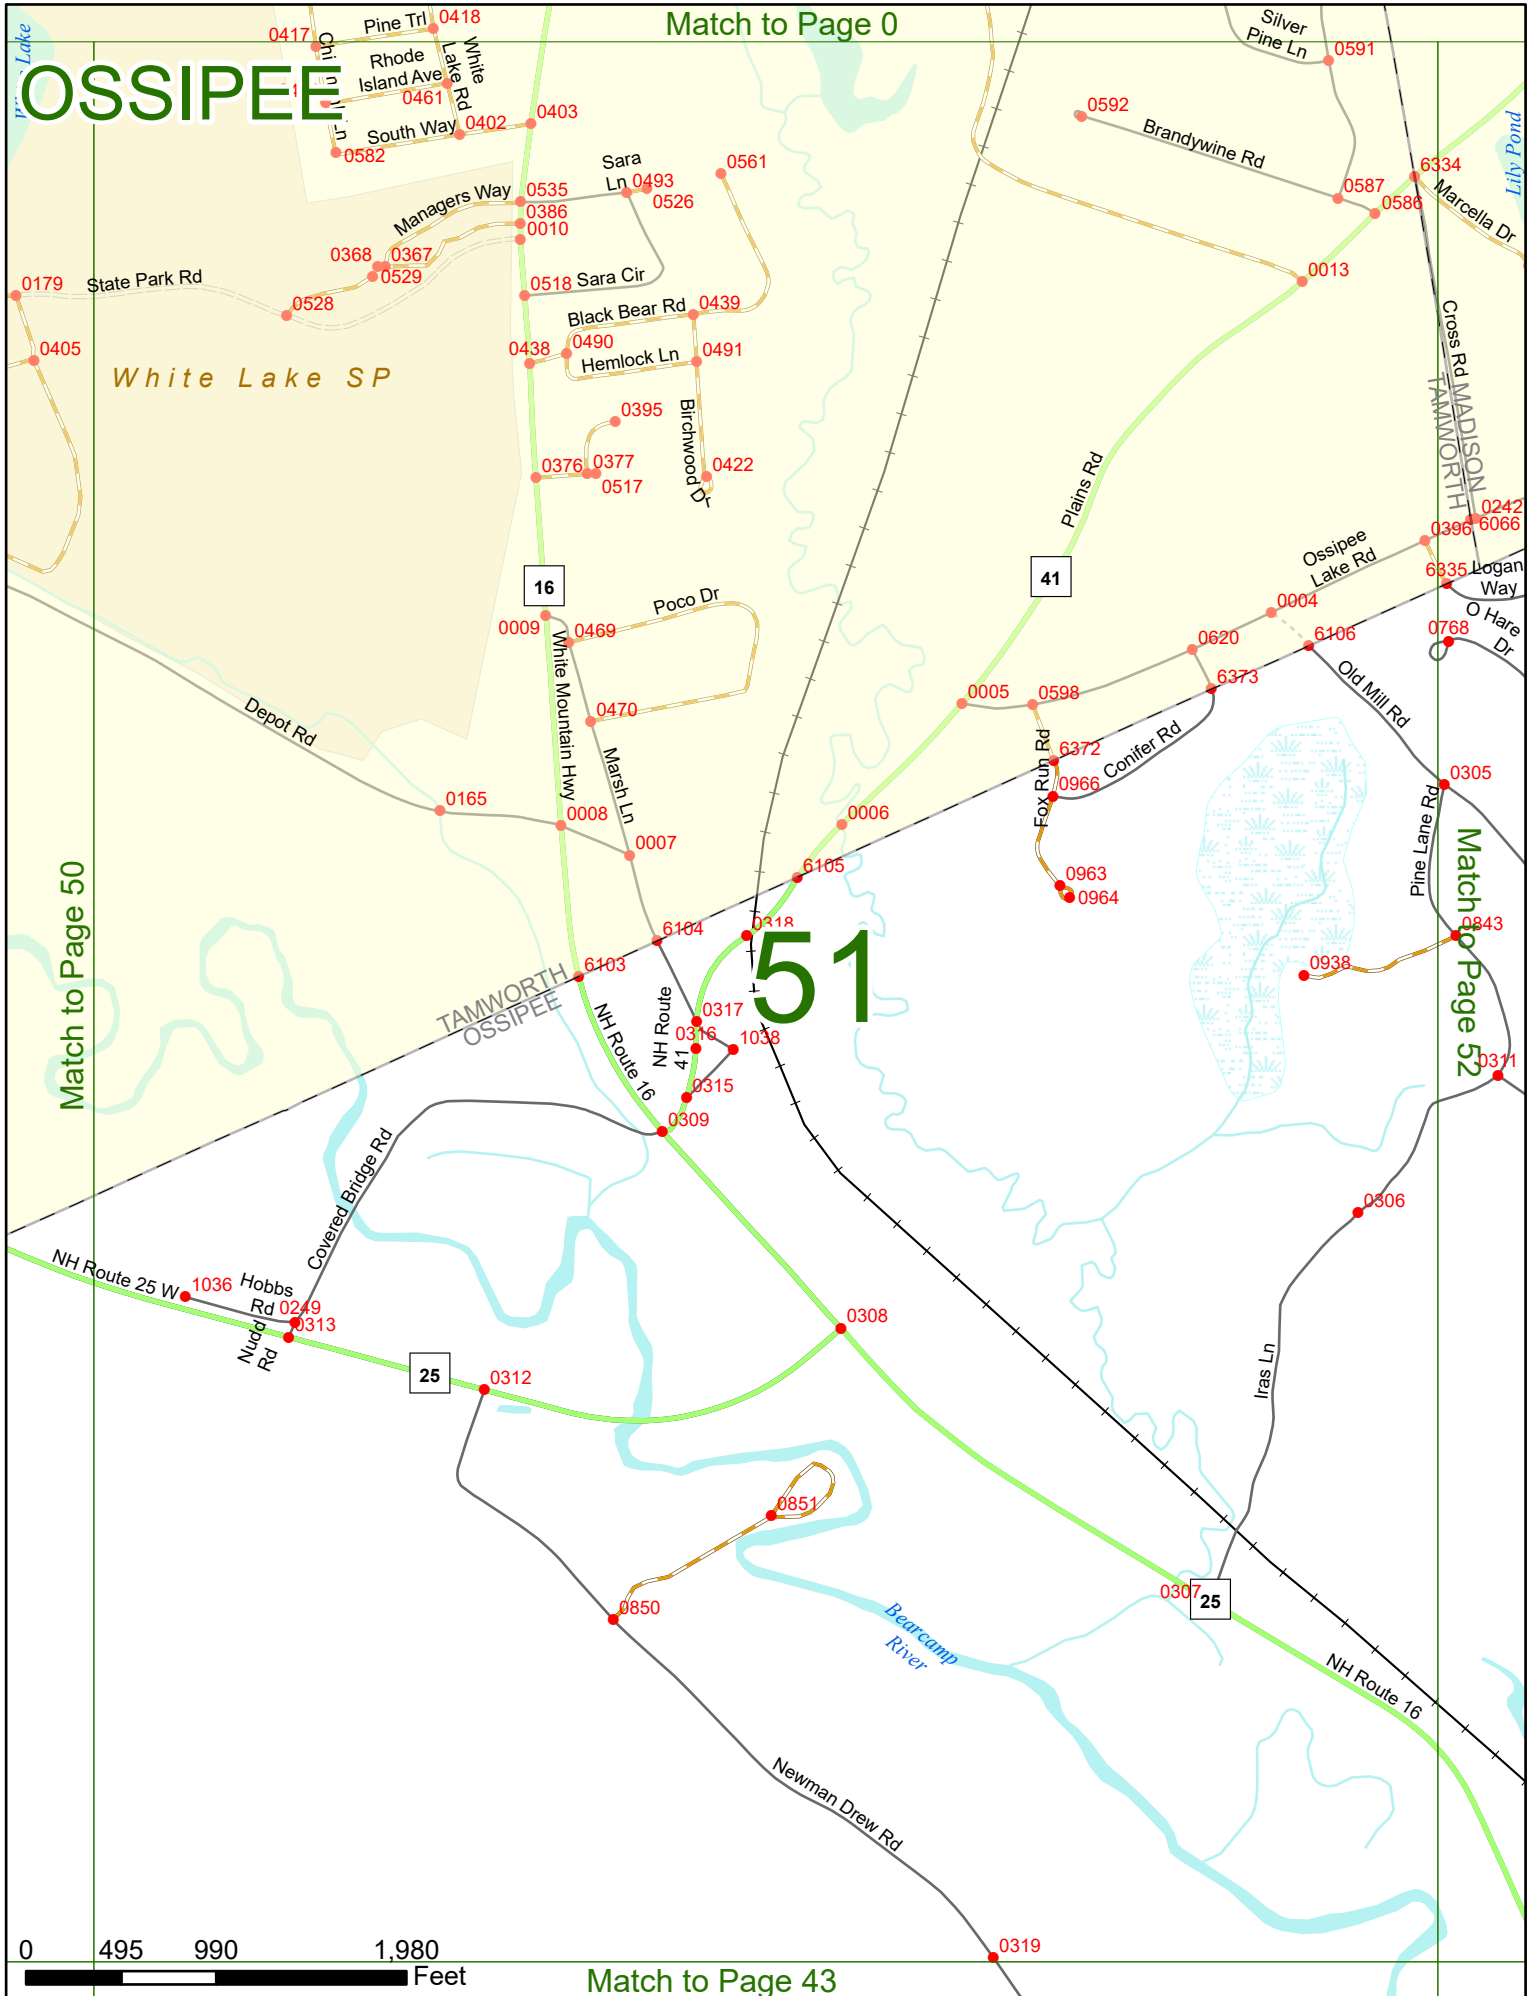

OSSIPEE

Match to Page 0

Match to Page 43