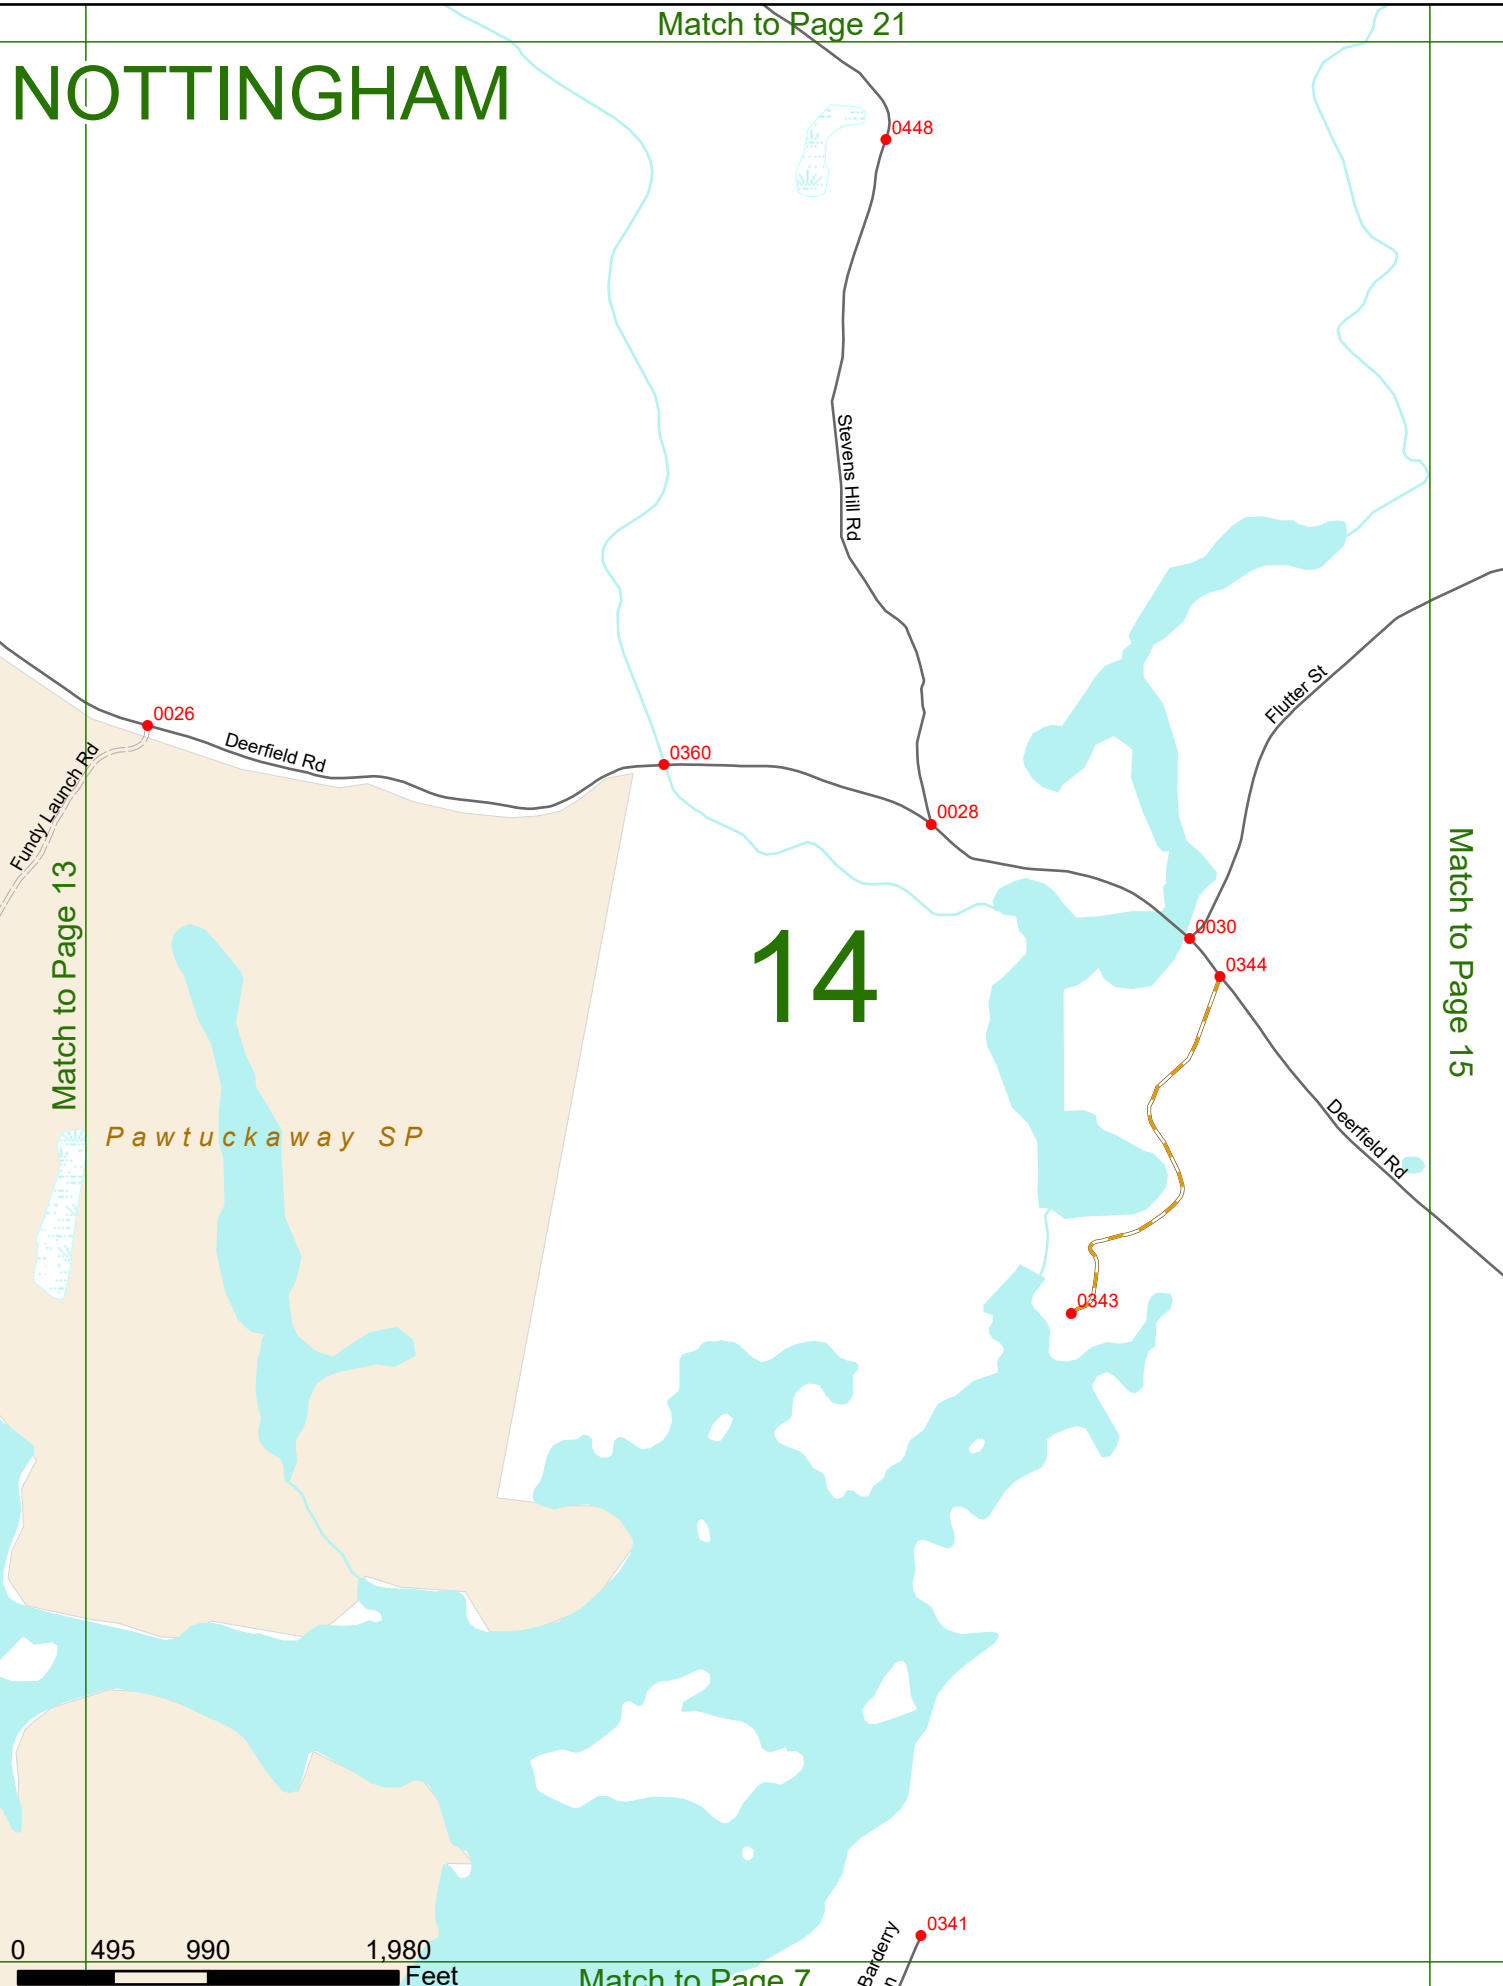

Match to Page 21

NOTTINGHAM

14

Match to Page 15

Match to Page 13

Match to Page 7

Bardery Ln 0341

Pawtuckaway SP

Fundy Launch Rd

Deerfield Rd

Stevens Hill Rd

Flutter St

Deerfield Rd