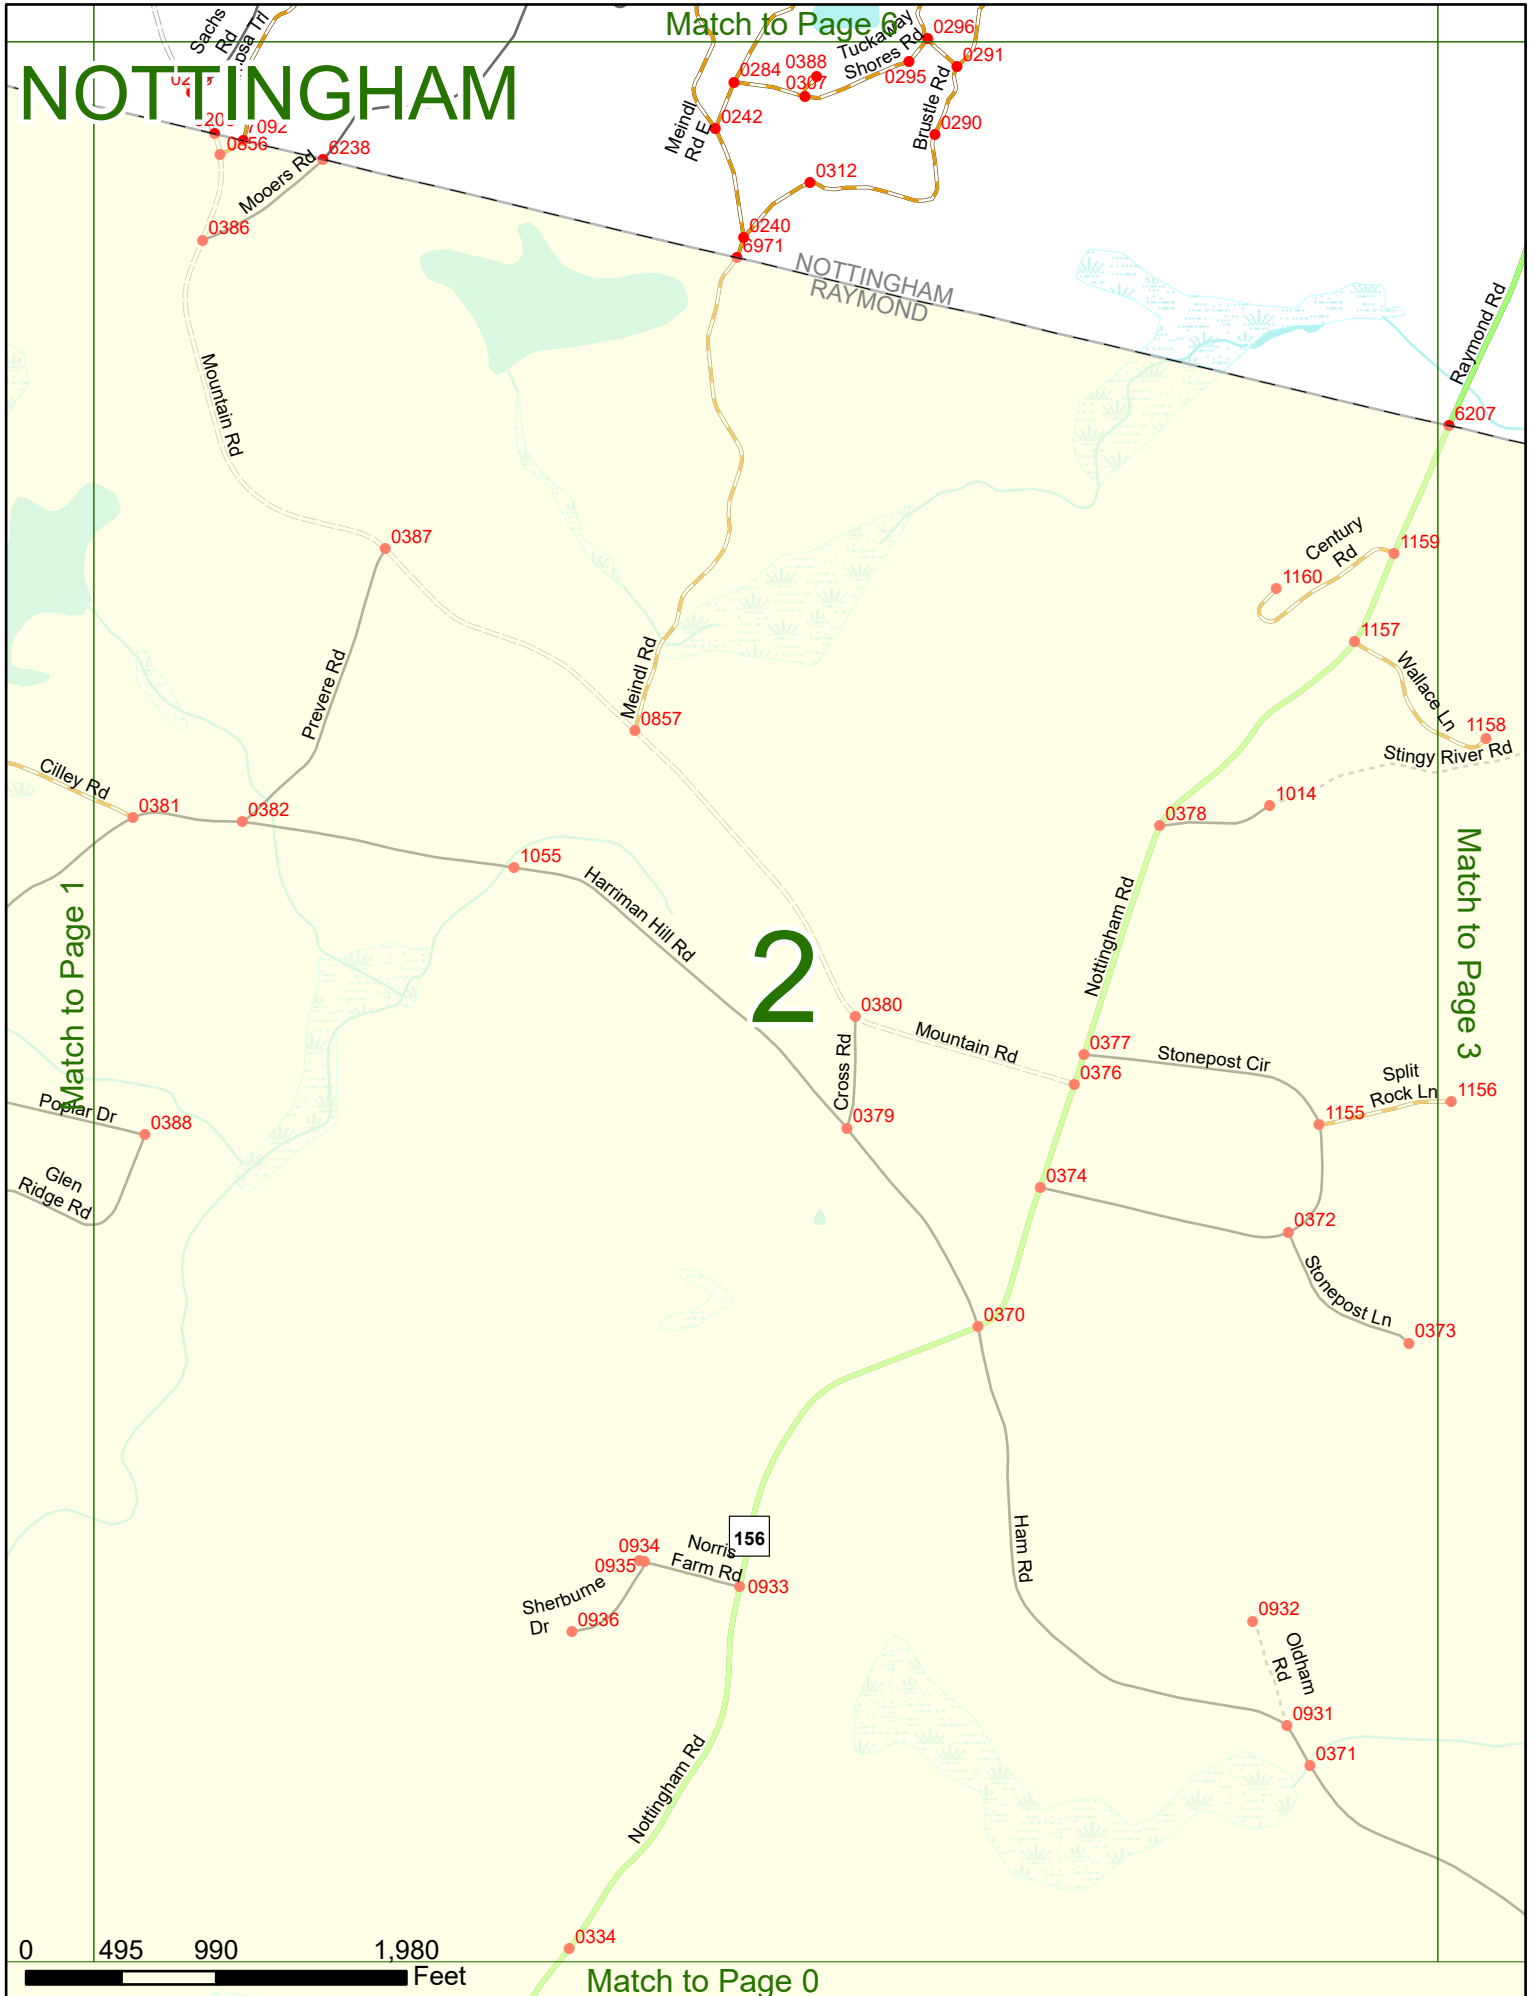

NOTTINGHAM

Match to Page 6

Match to Page 1

Match to Page 3

2

Match to Page 0

0 495 990 1,980 Feet