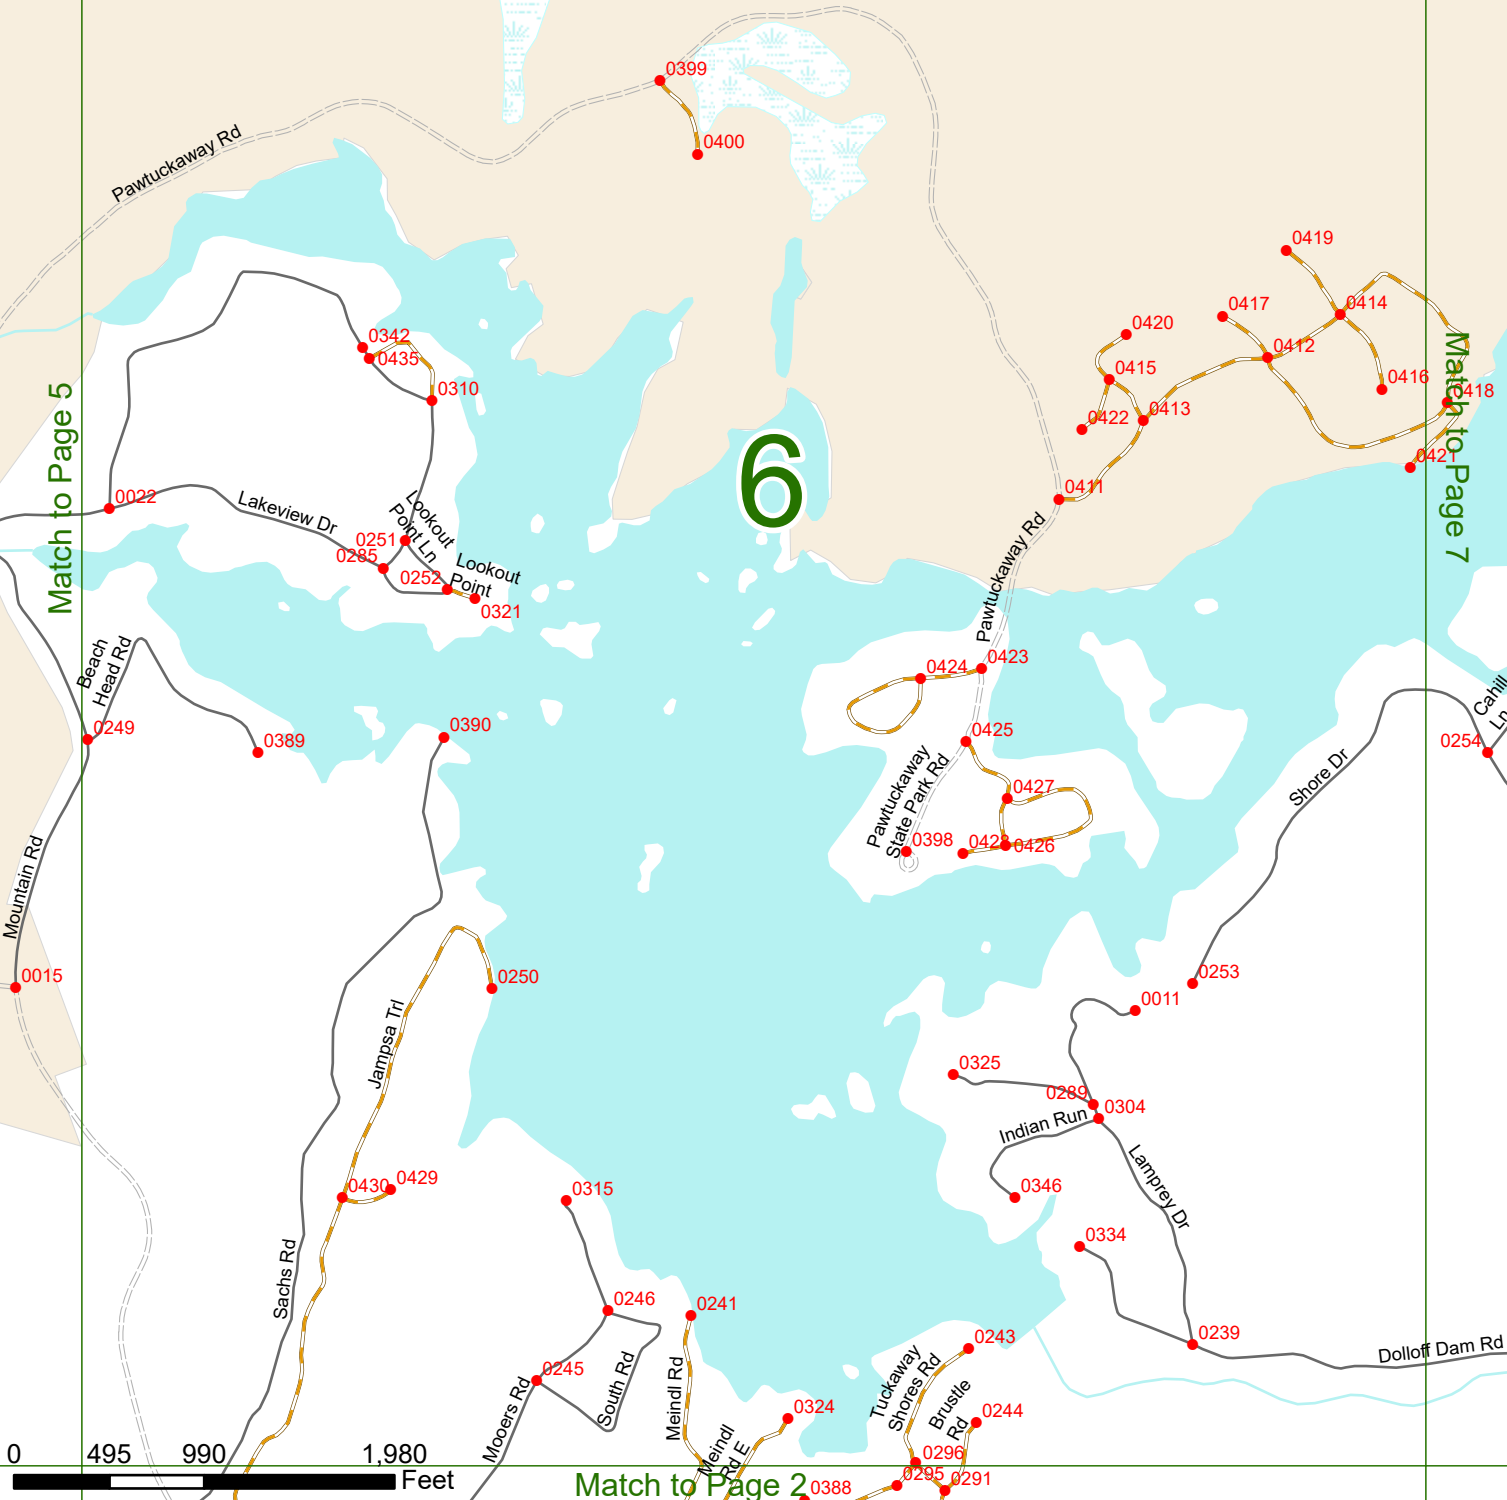

NOTTINGHAM

Pawtuckaway SP

6

Match to Page 5

Match to Page 7

Match to Page 2