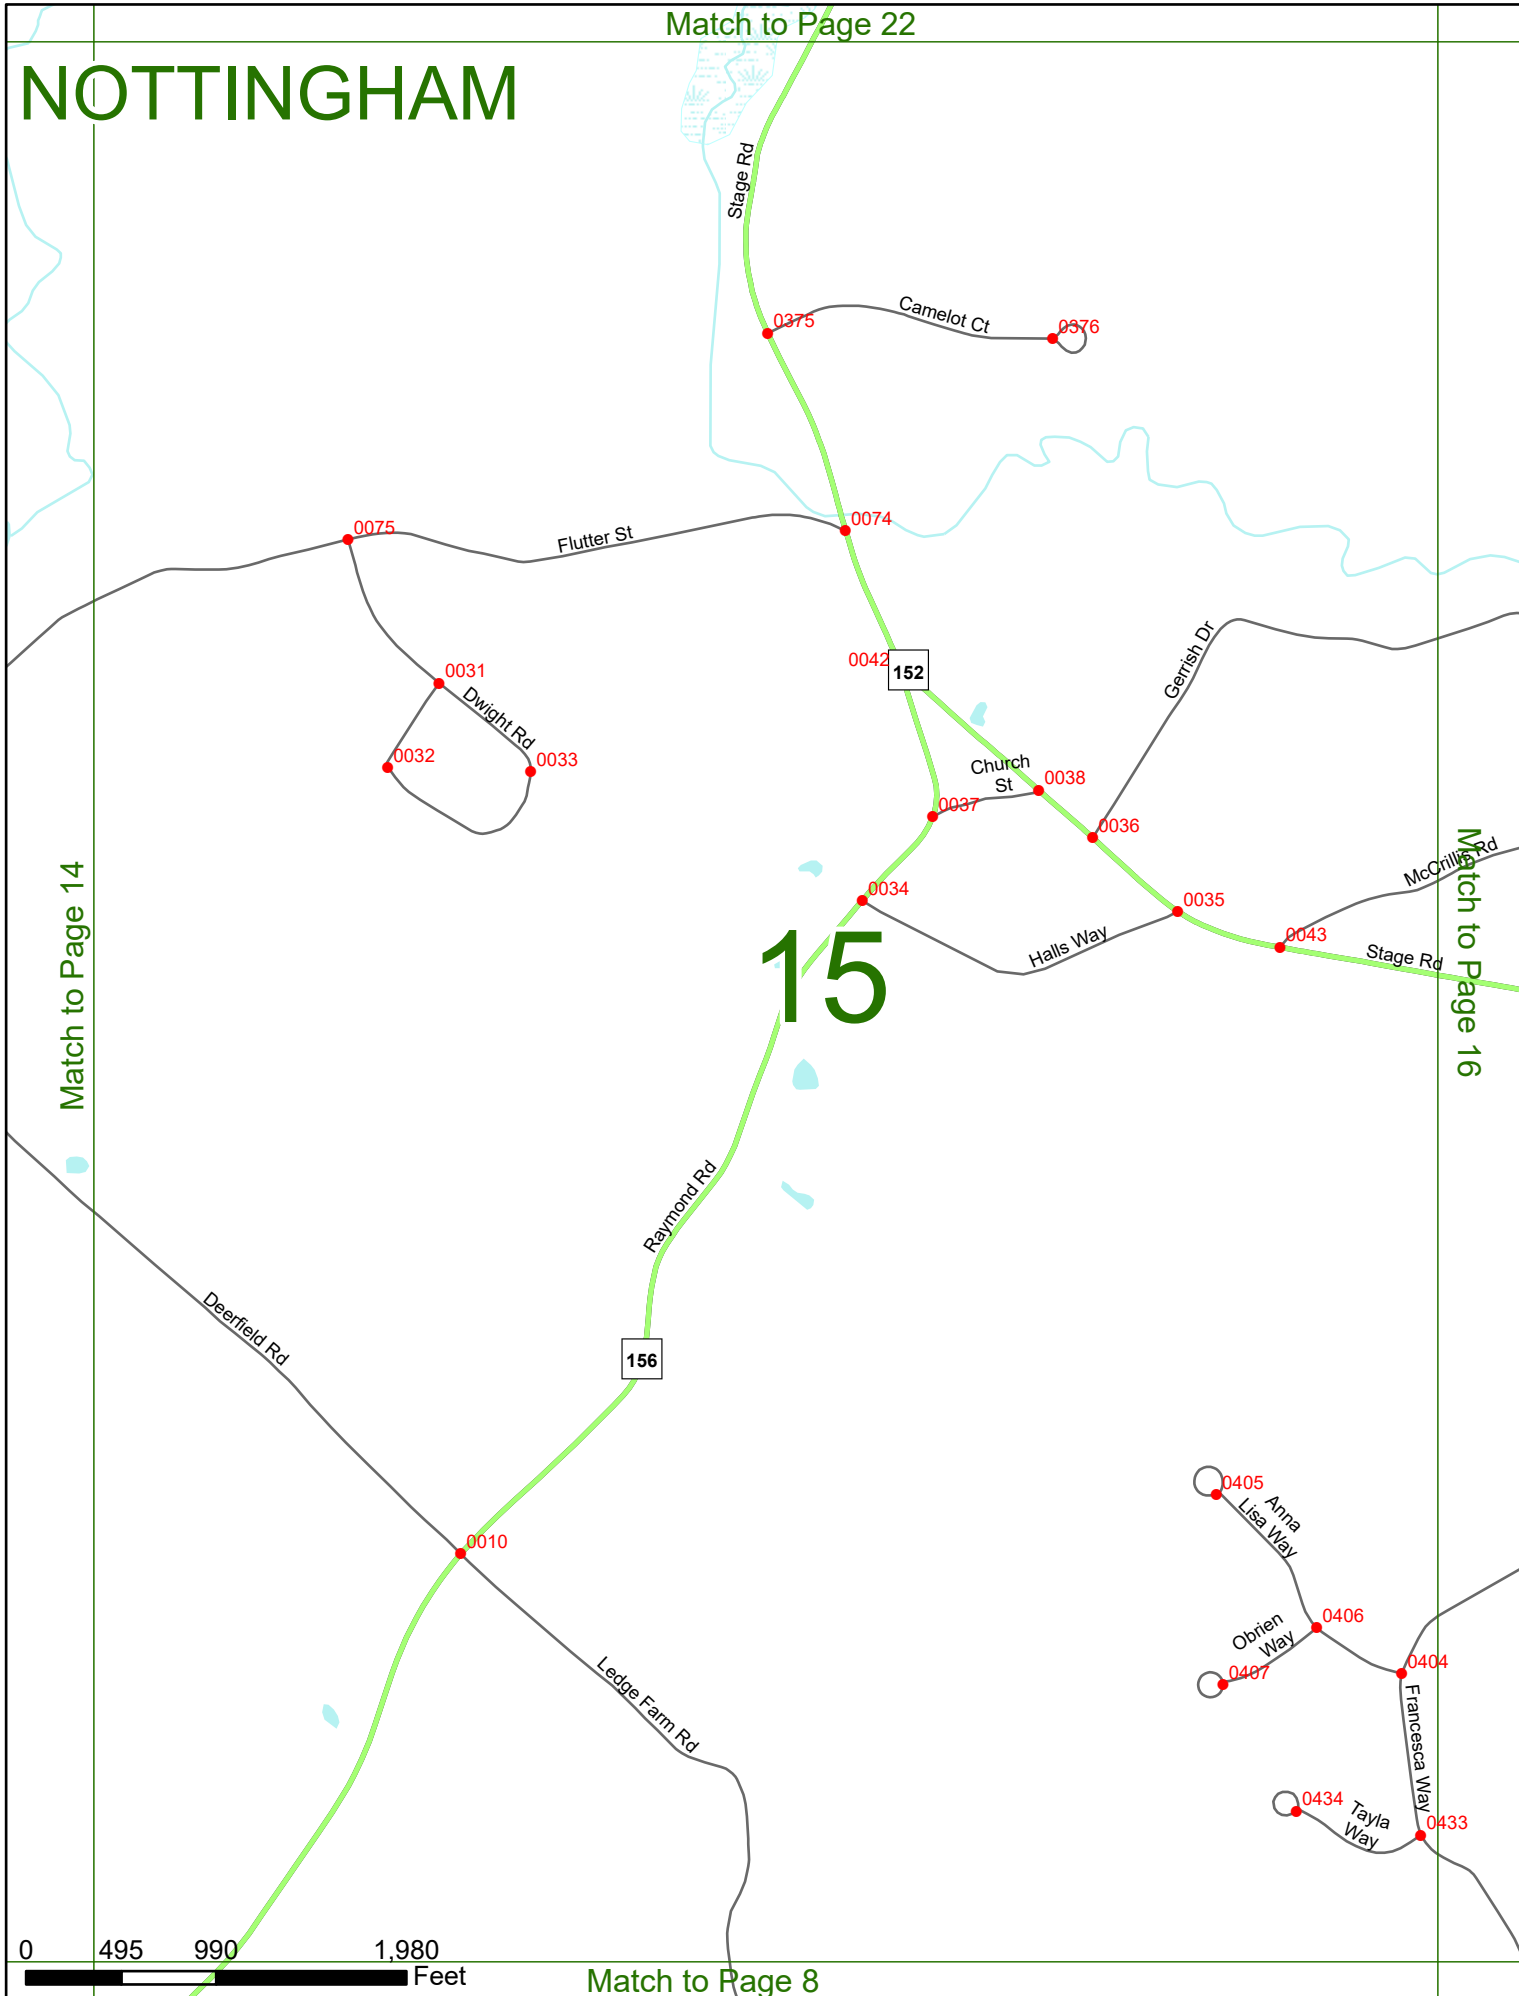

NOTTINGHAM

15

Match to Page 14

Match to Page 16