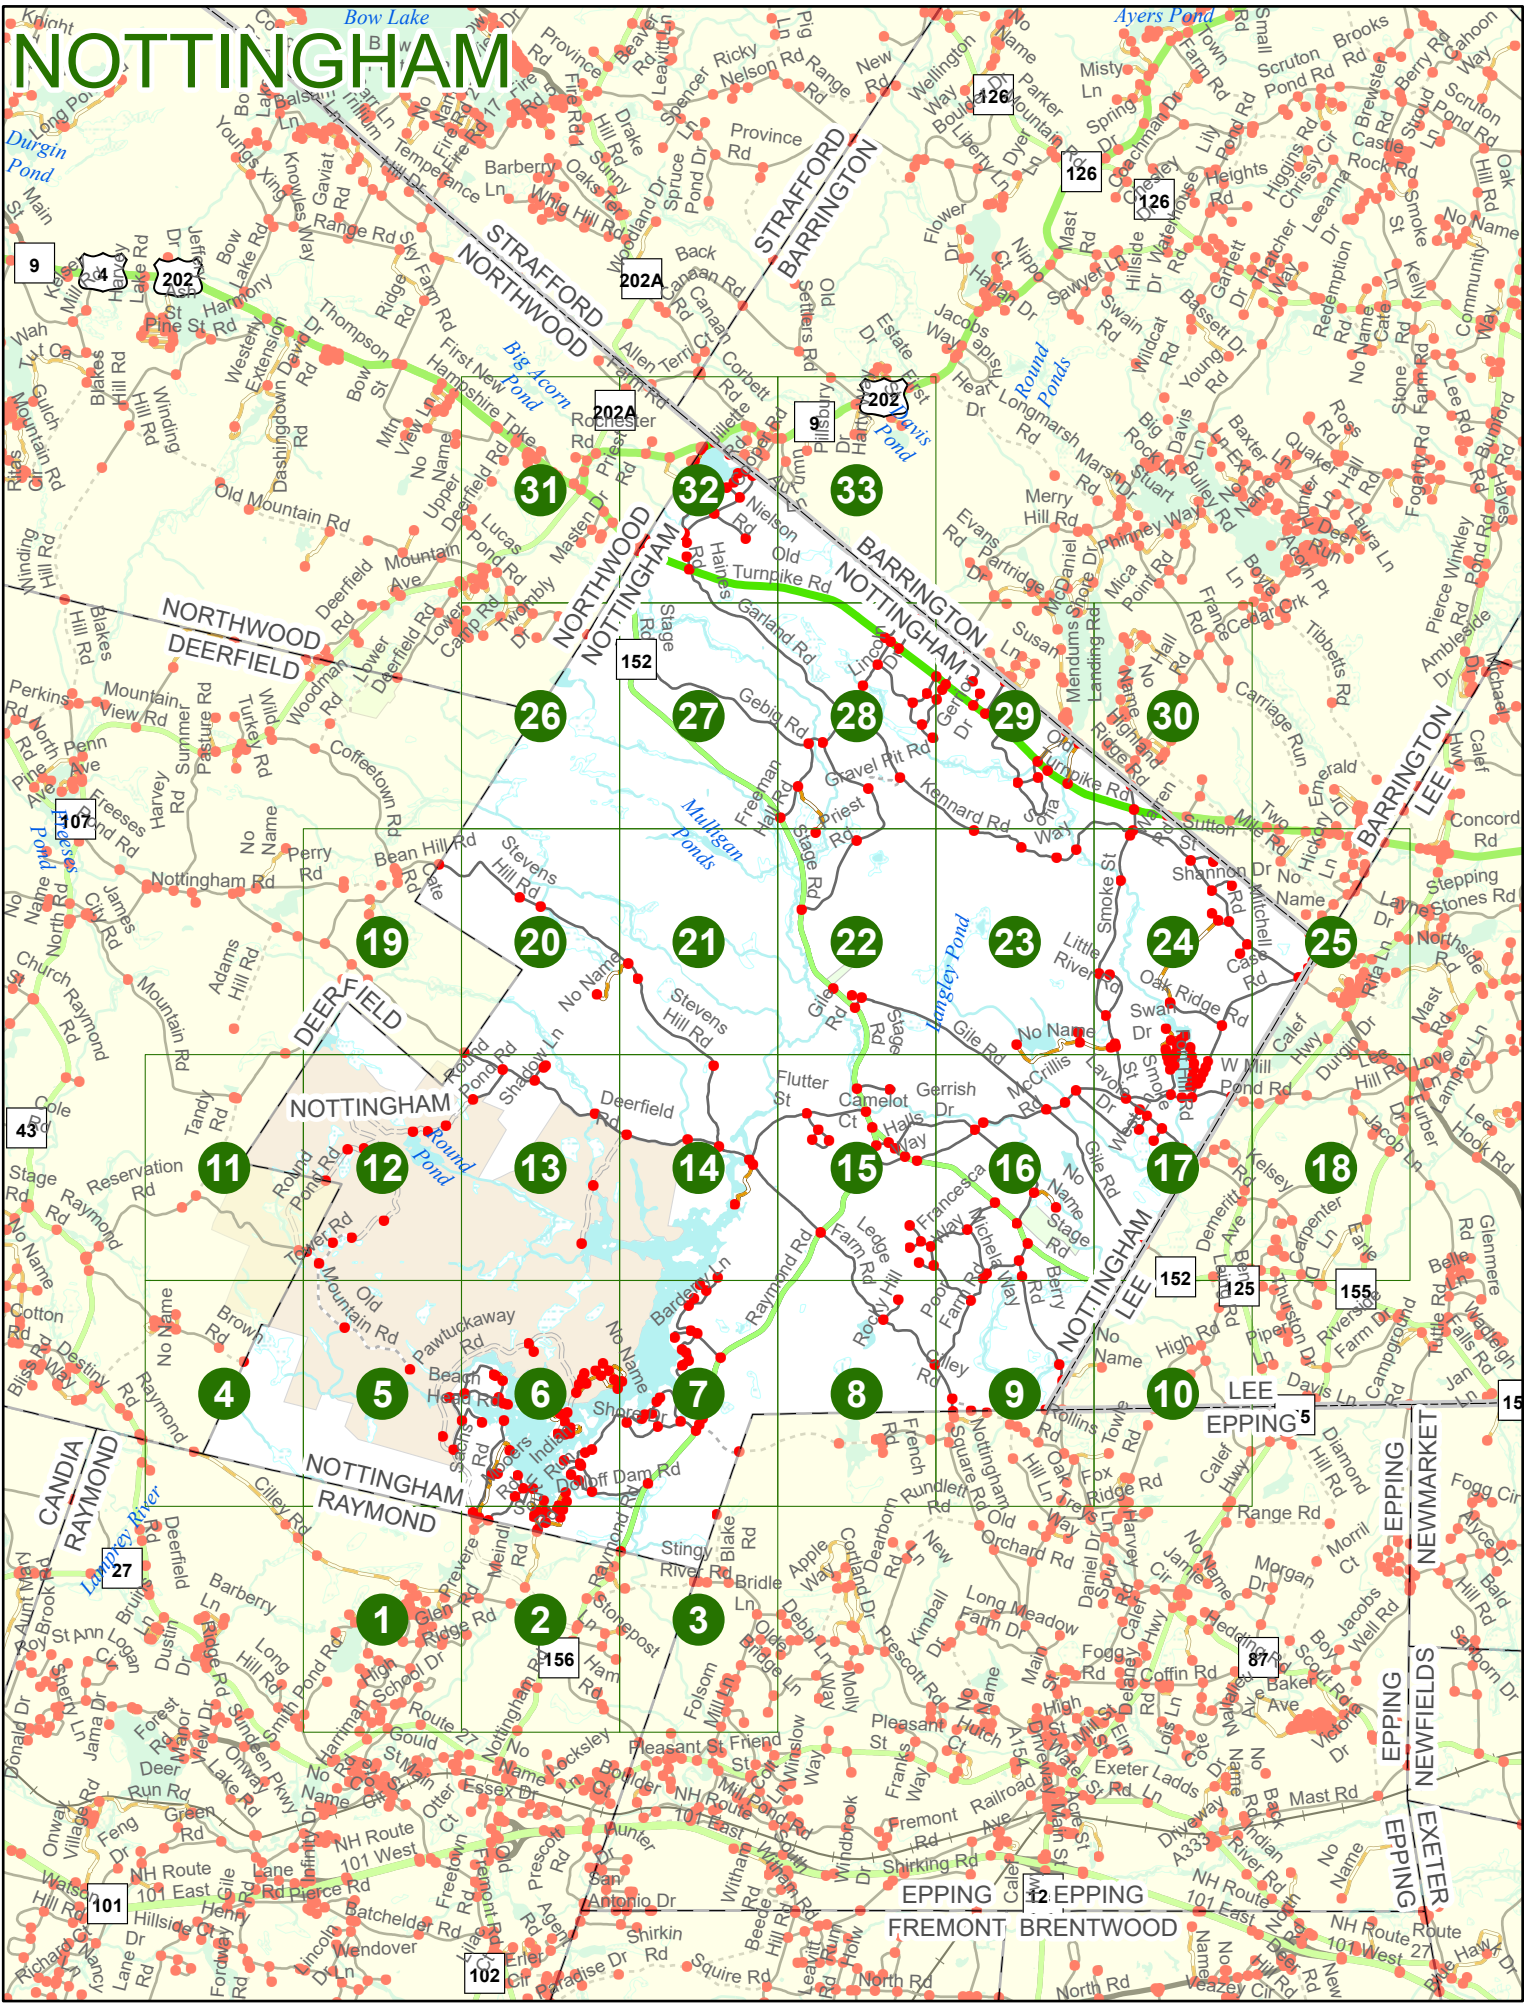

NOTTINGHAM