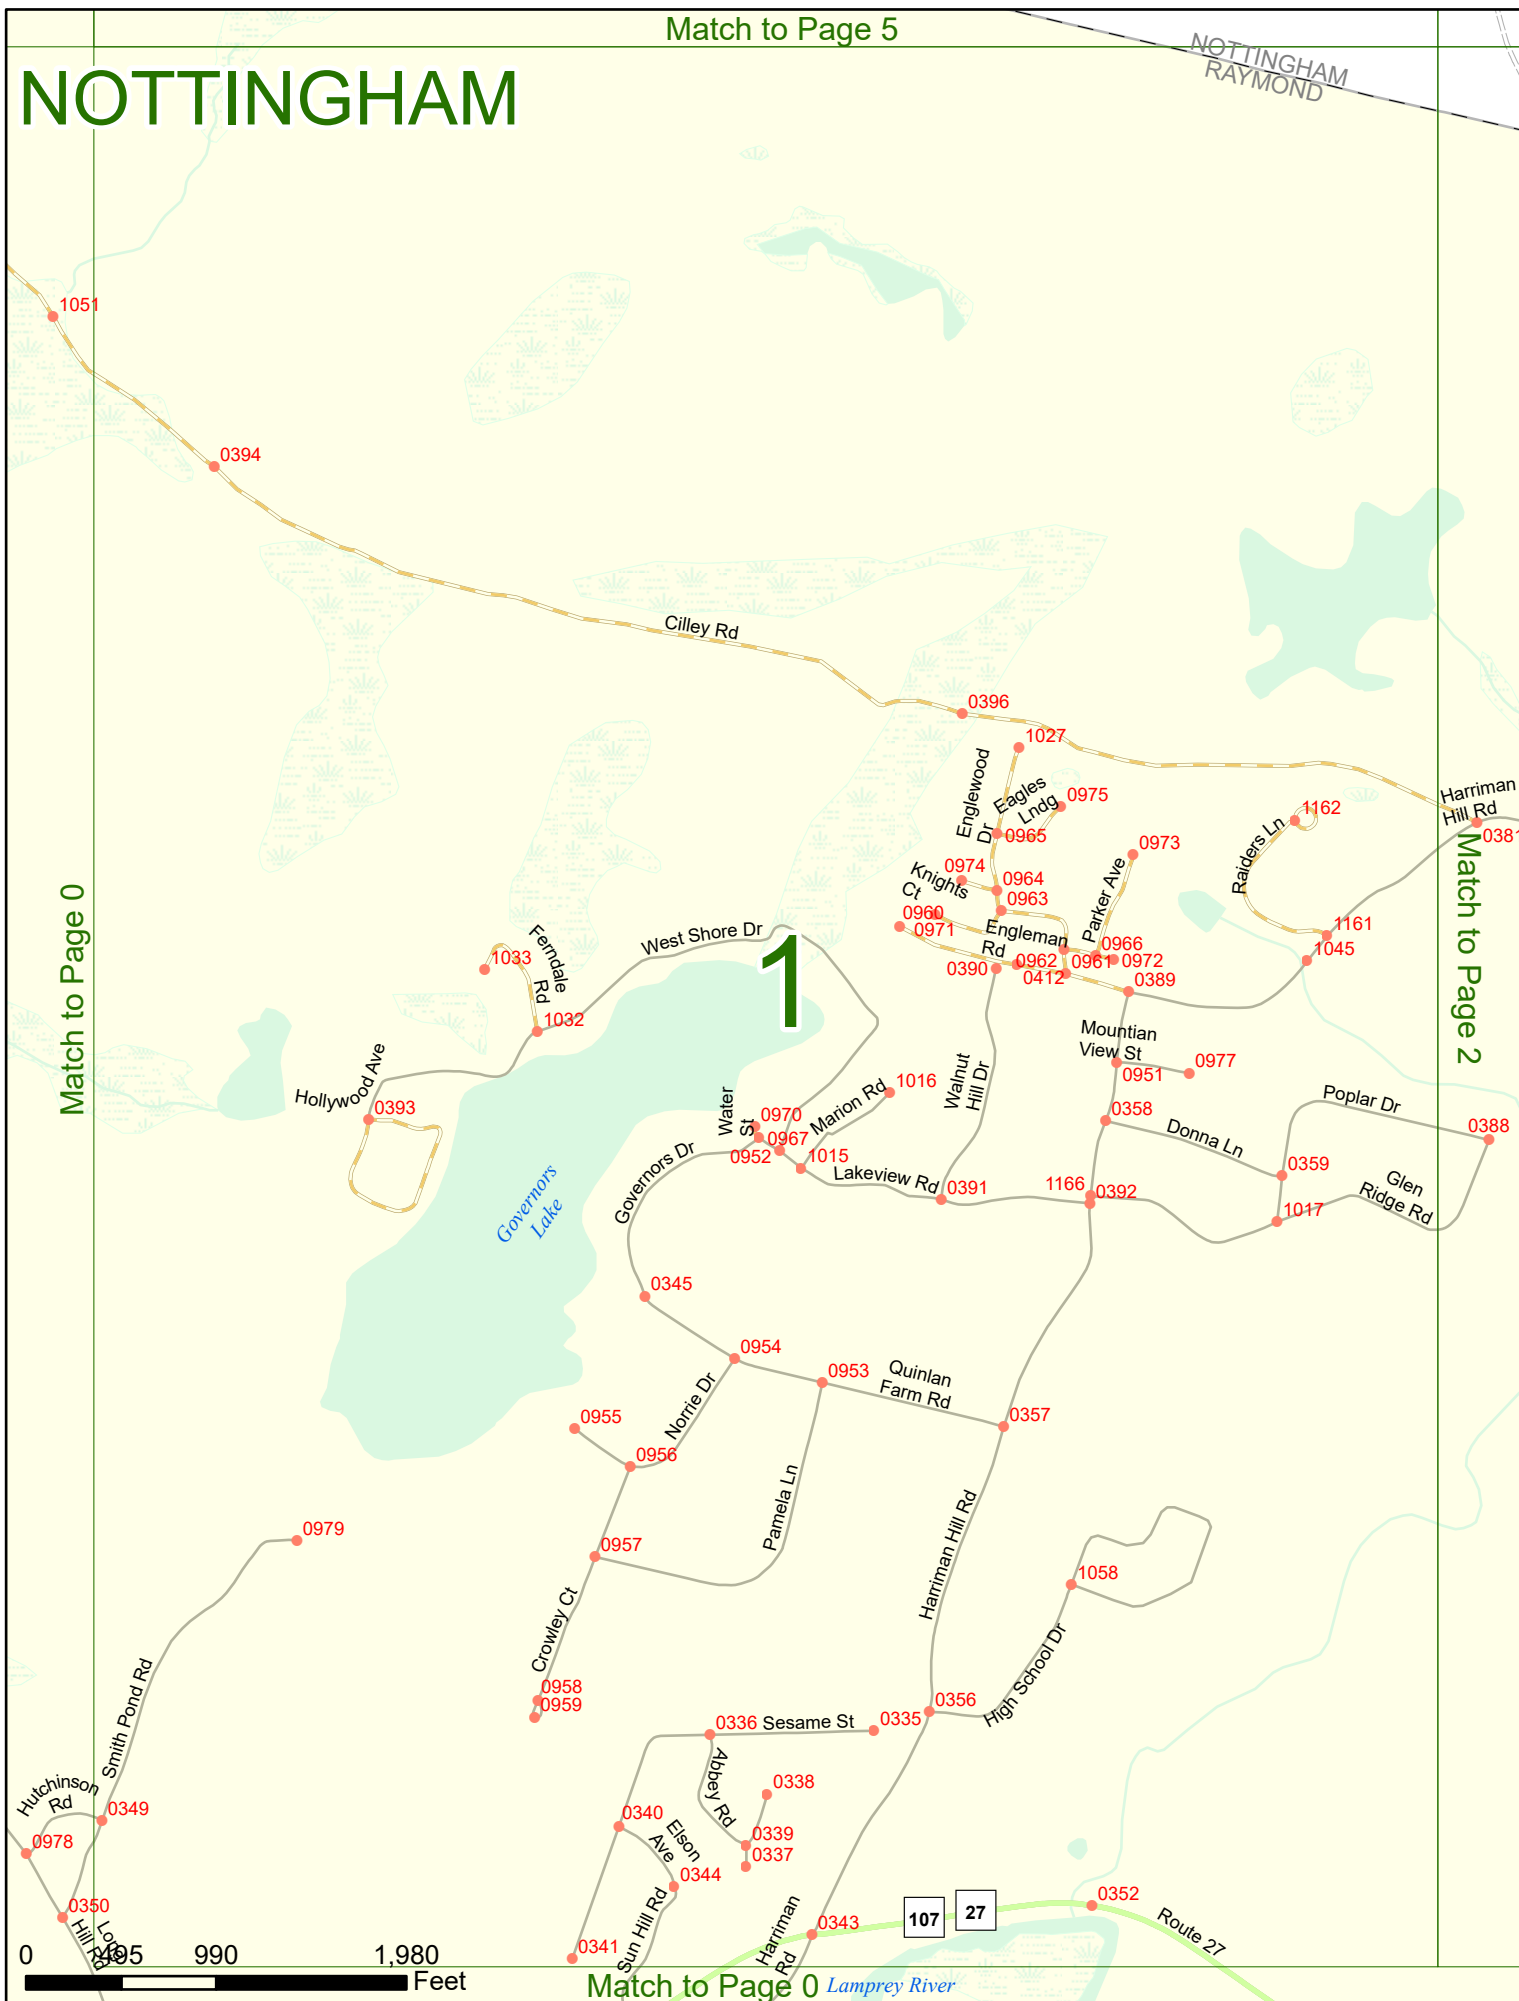

NOTTINGHAM

NOTTINGHAM
RAYMOND

Match to Page 0

Match to Page 2

0 990 1,980 Feet