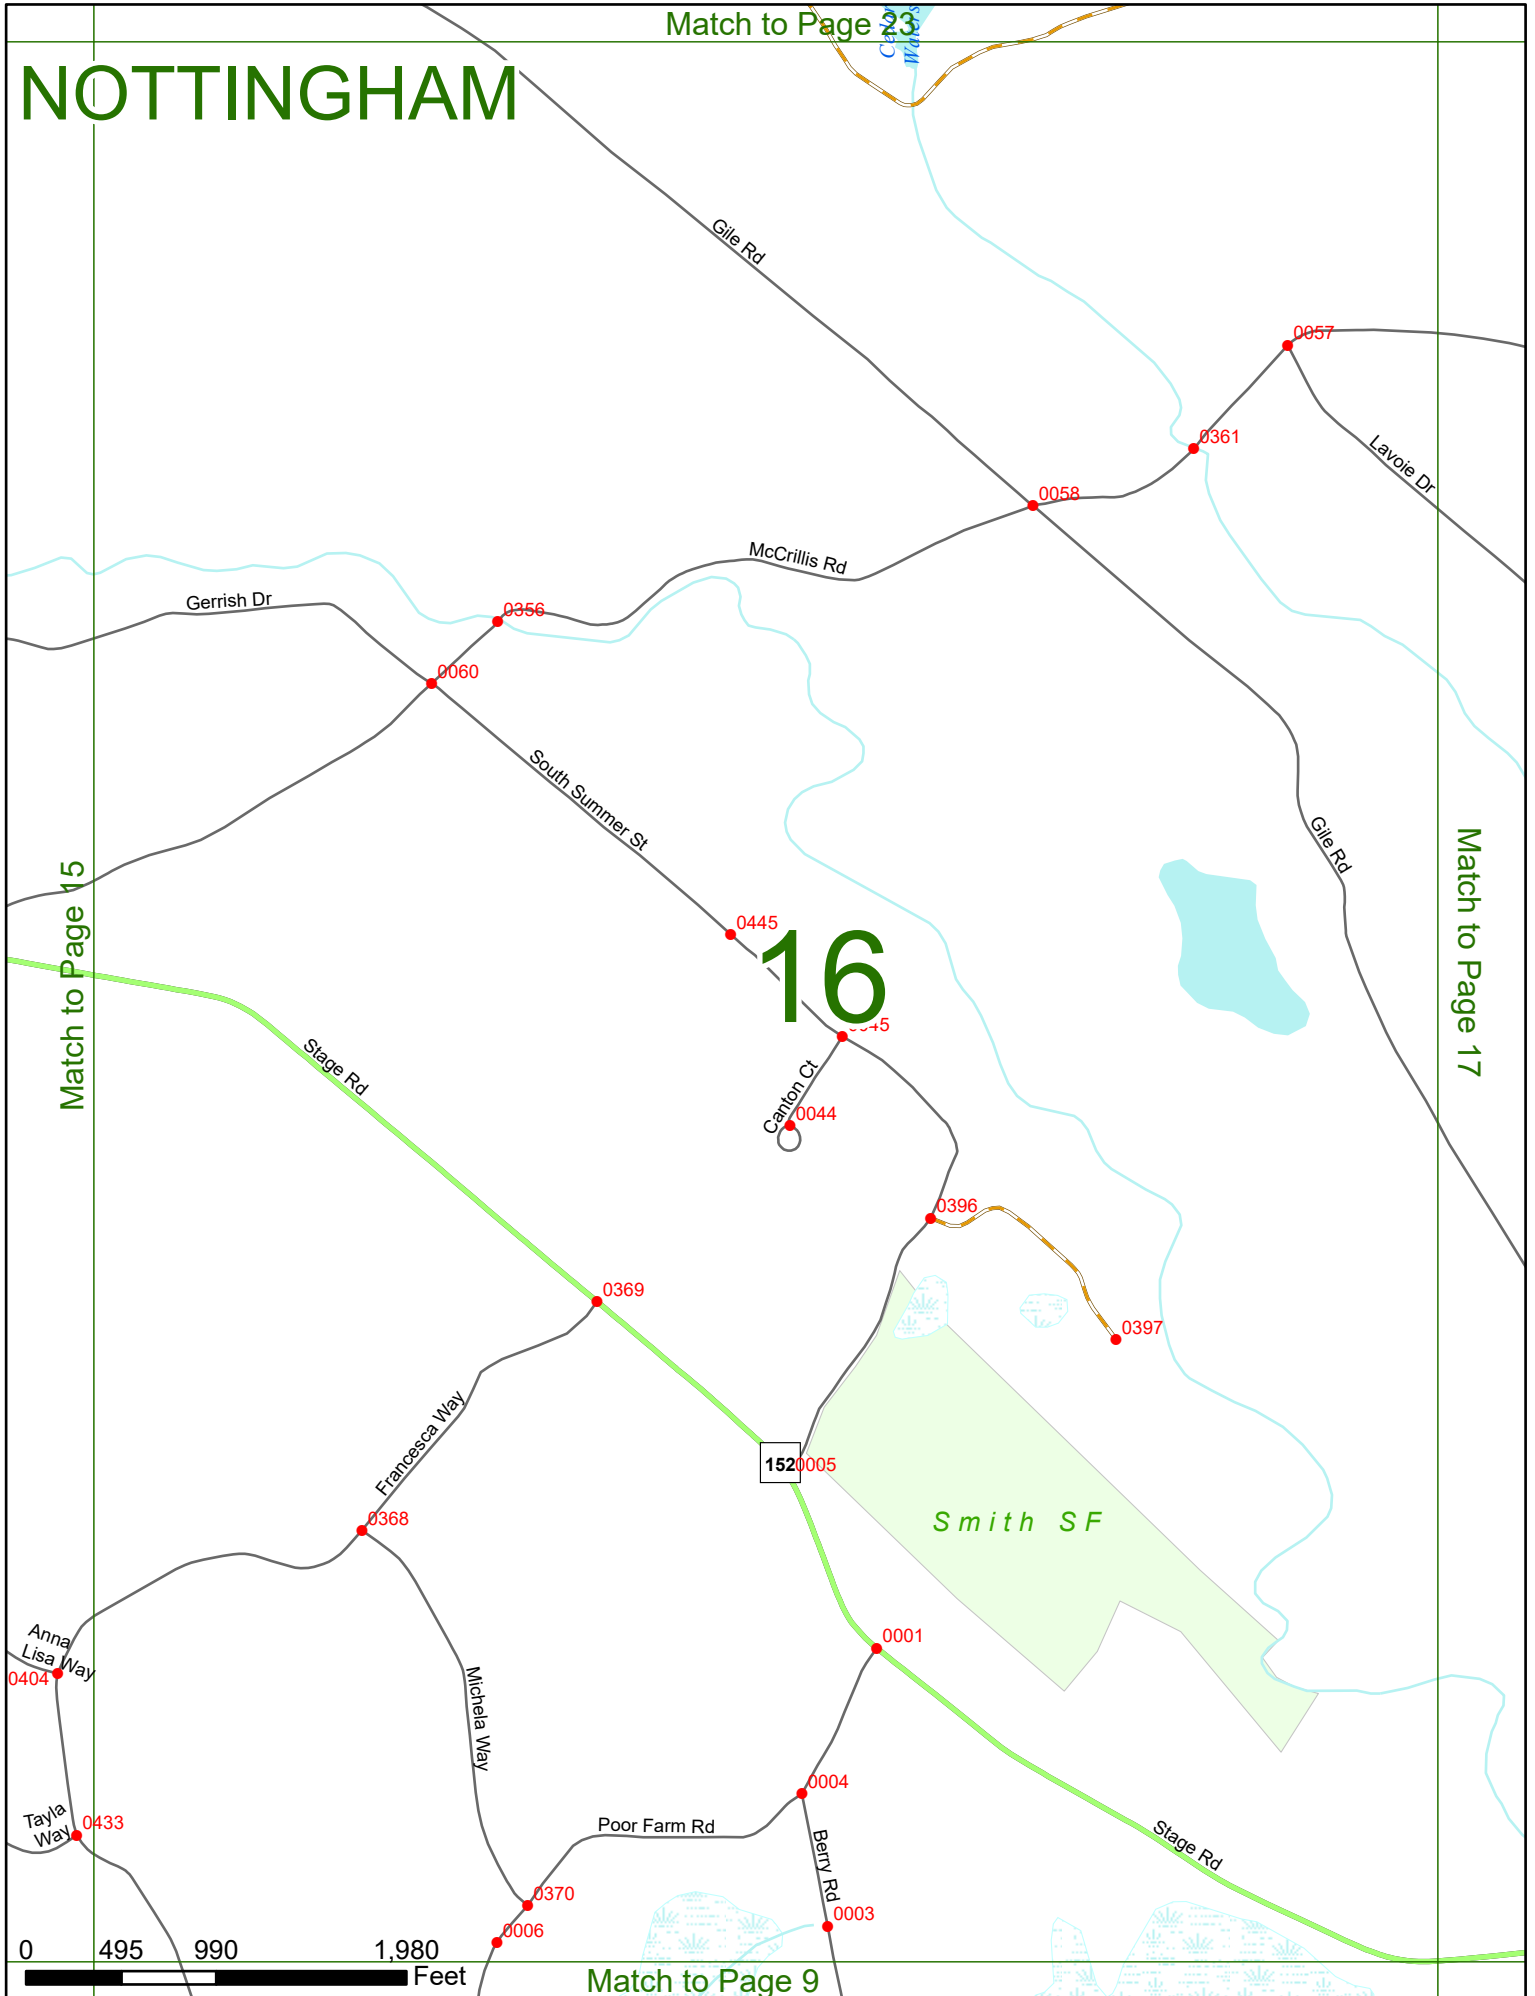

NOTTINGHAM

Match to Page 23

Match to Page 15

Match to Page 17

16

Canton Ct
0044

152
0005

Smith SF

Match to Page 9