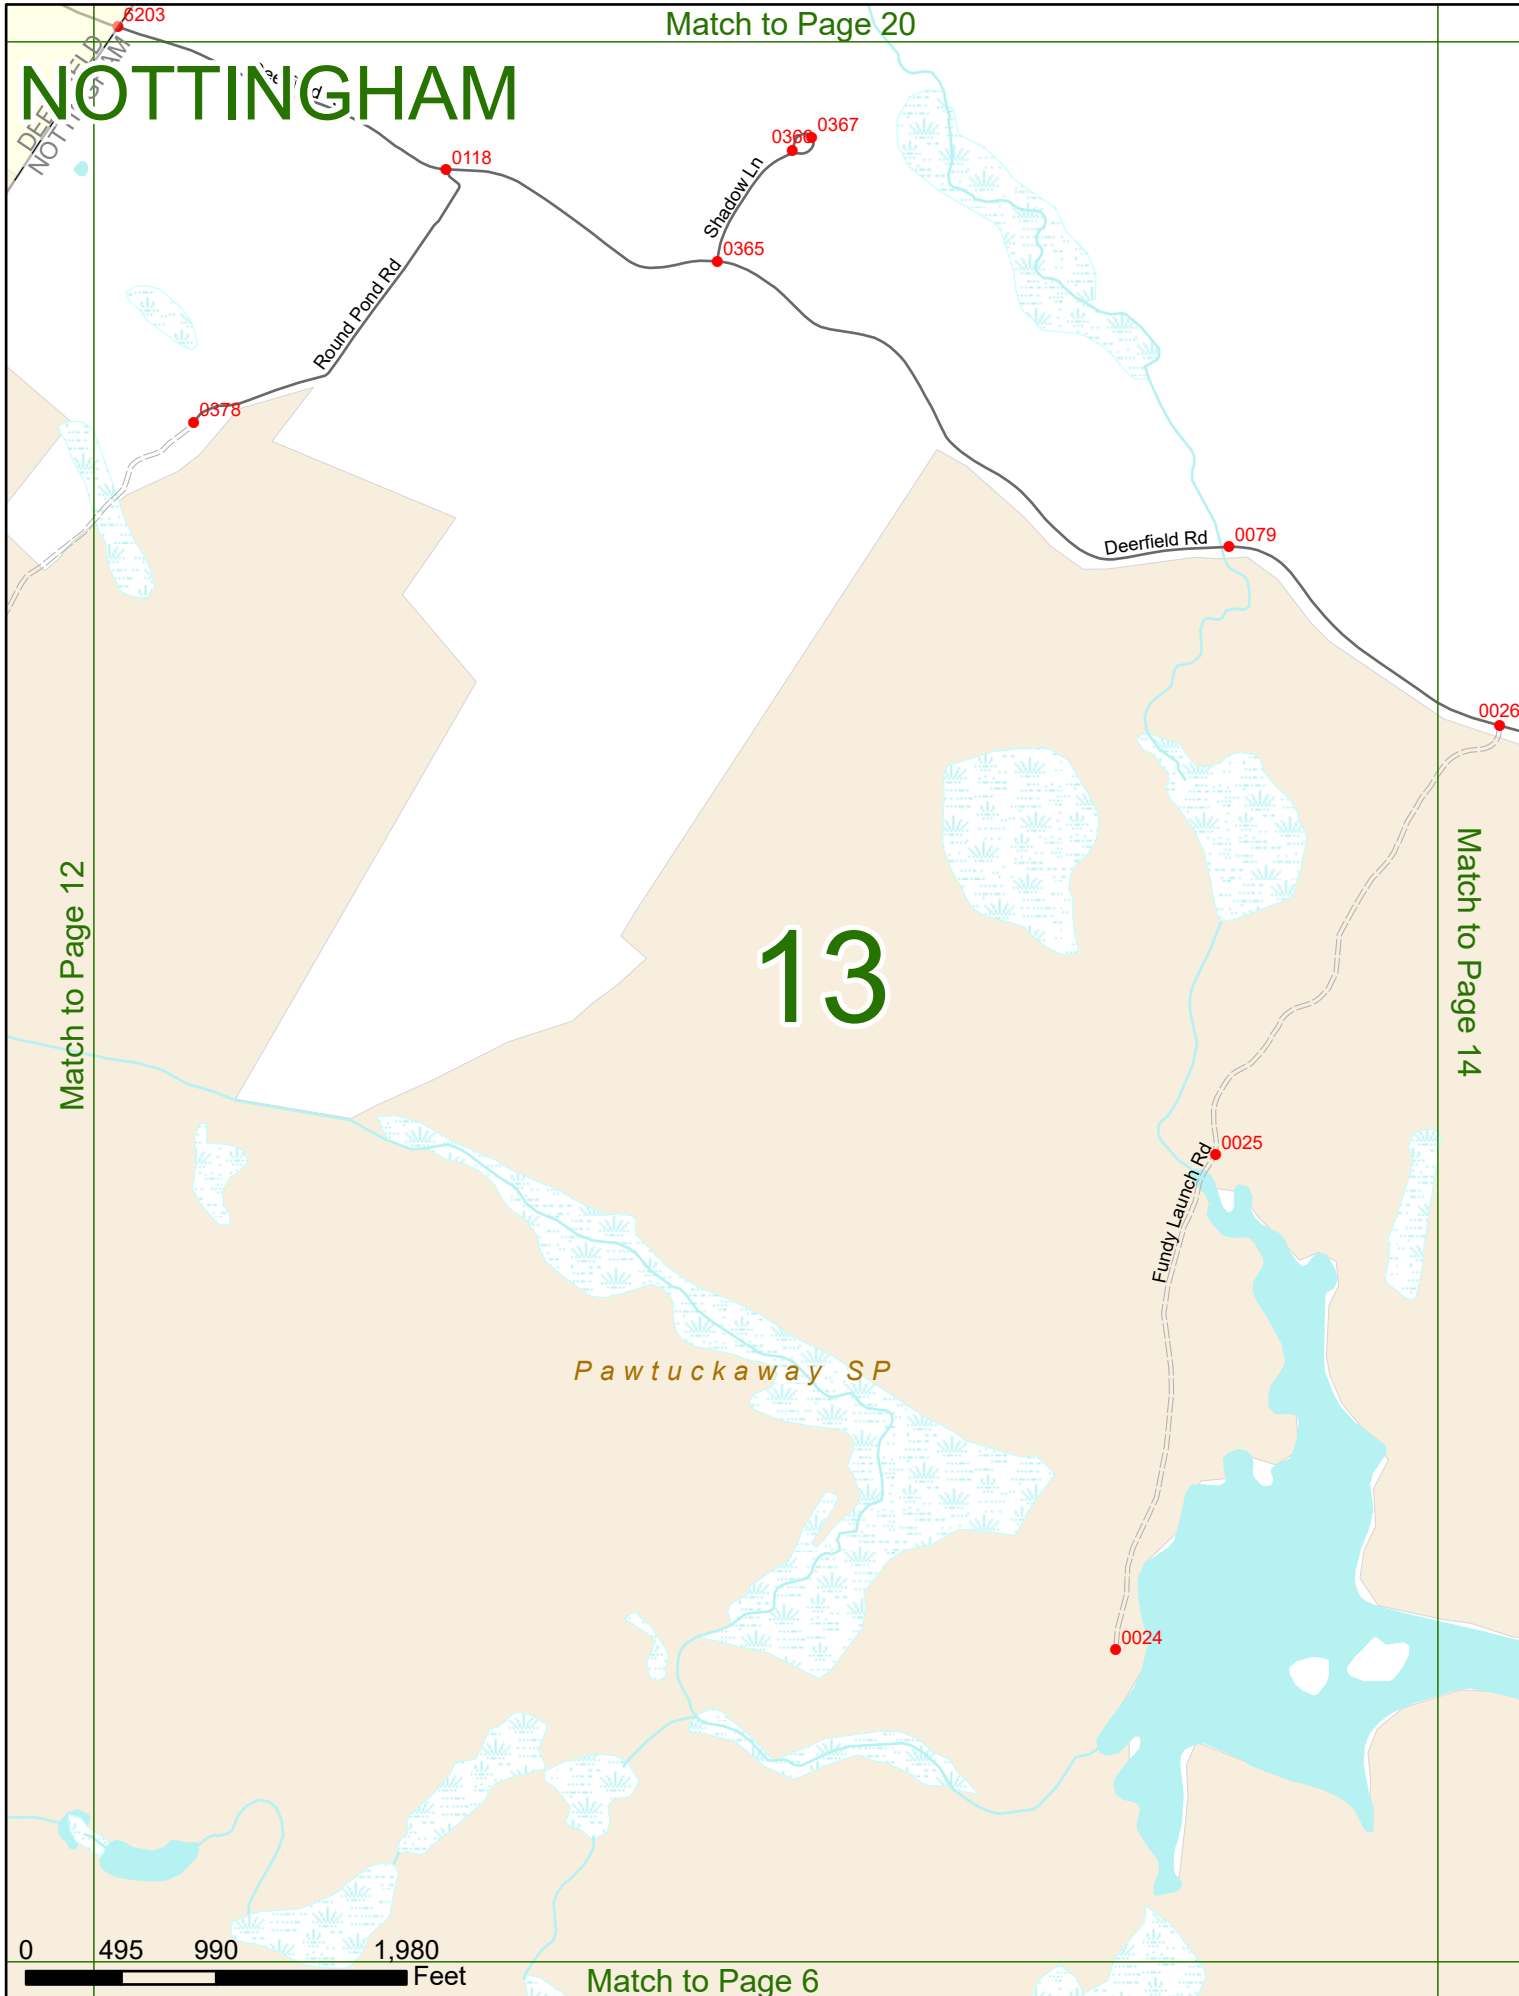

Match to Page 20

NOTTINGHAM

13

Pawtuckaway SP

Match to Page 12

Match to Page 14

0 495 990 1,980 Feet

Match to Page 6