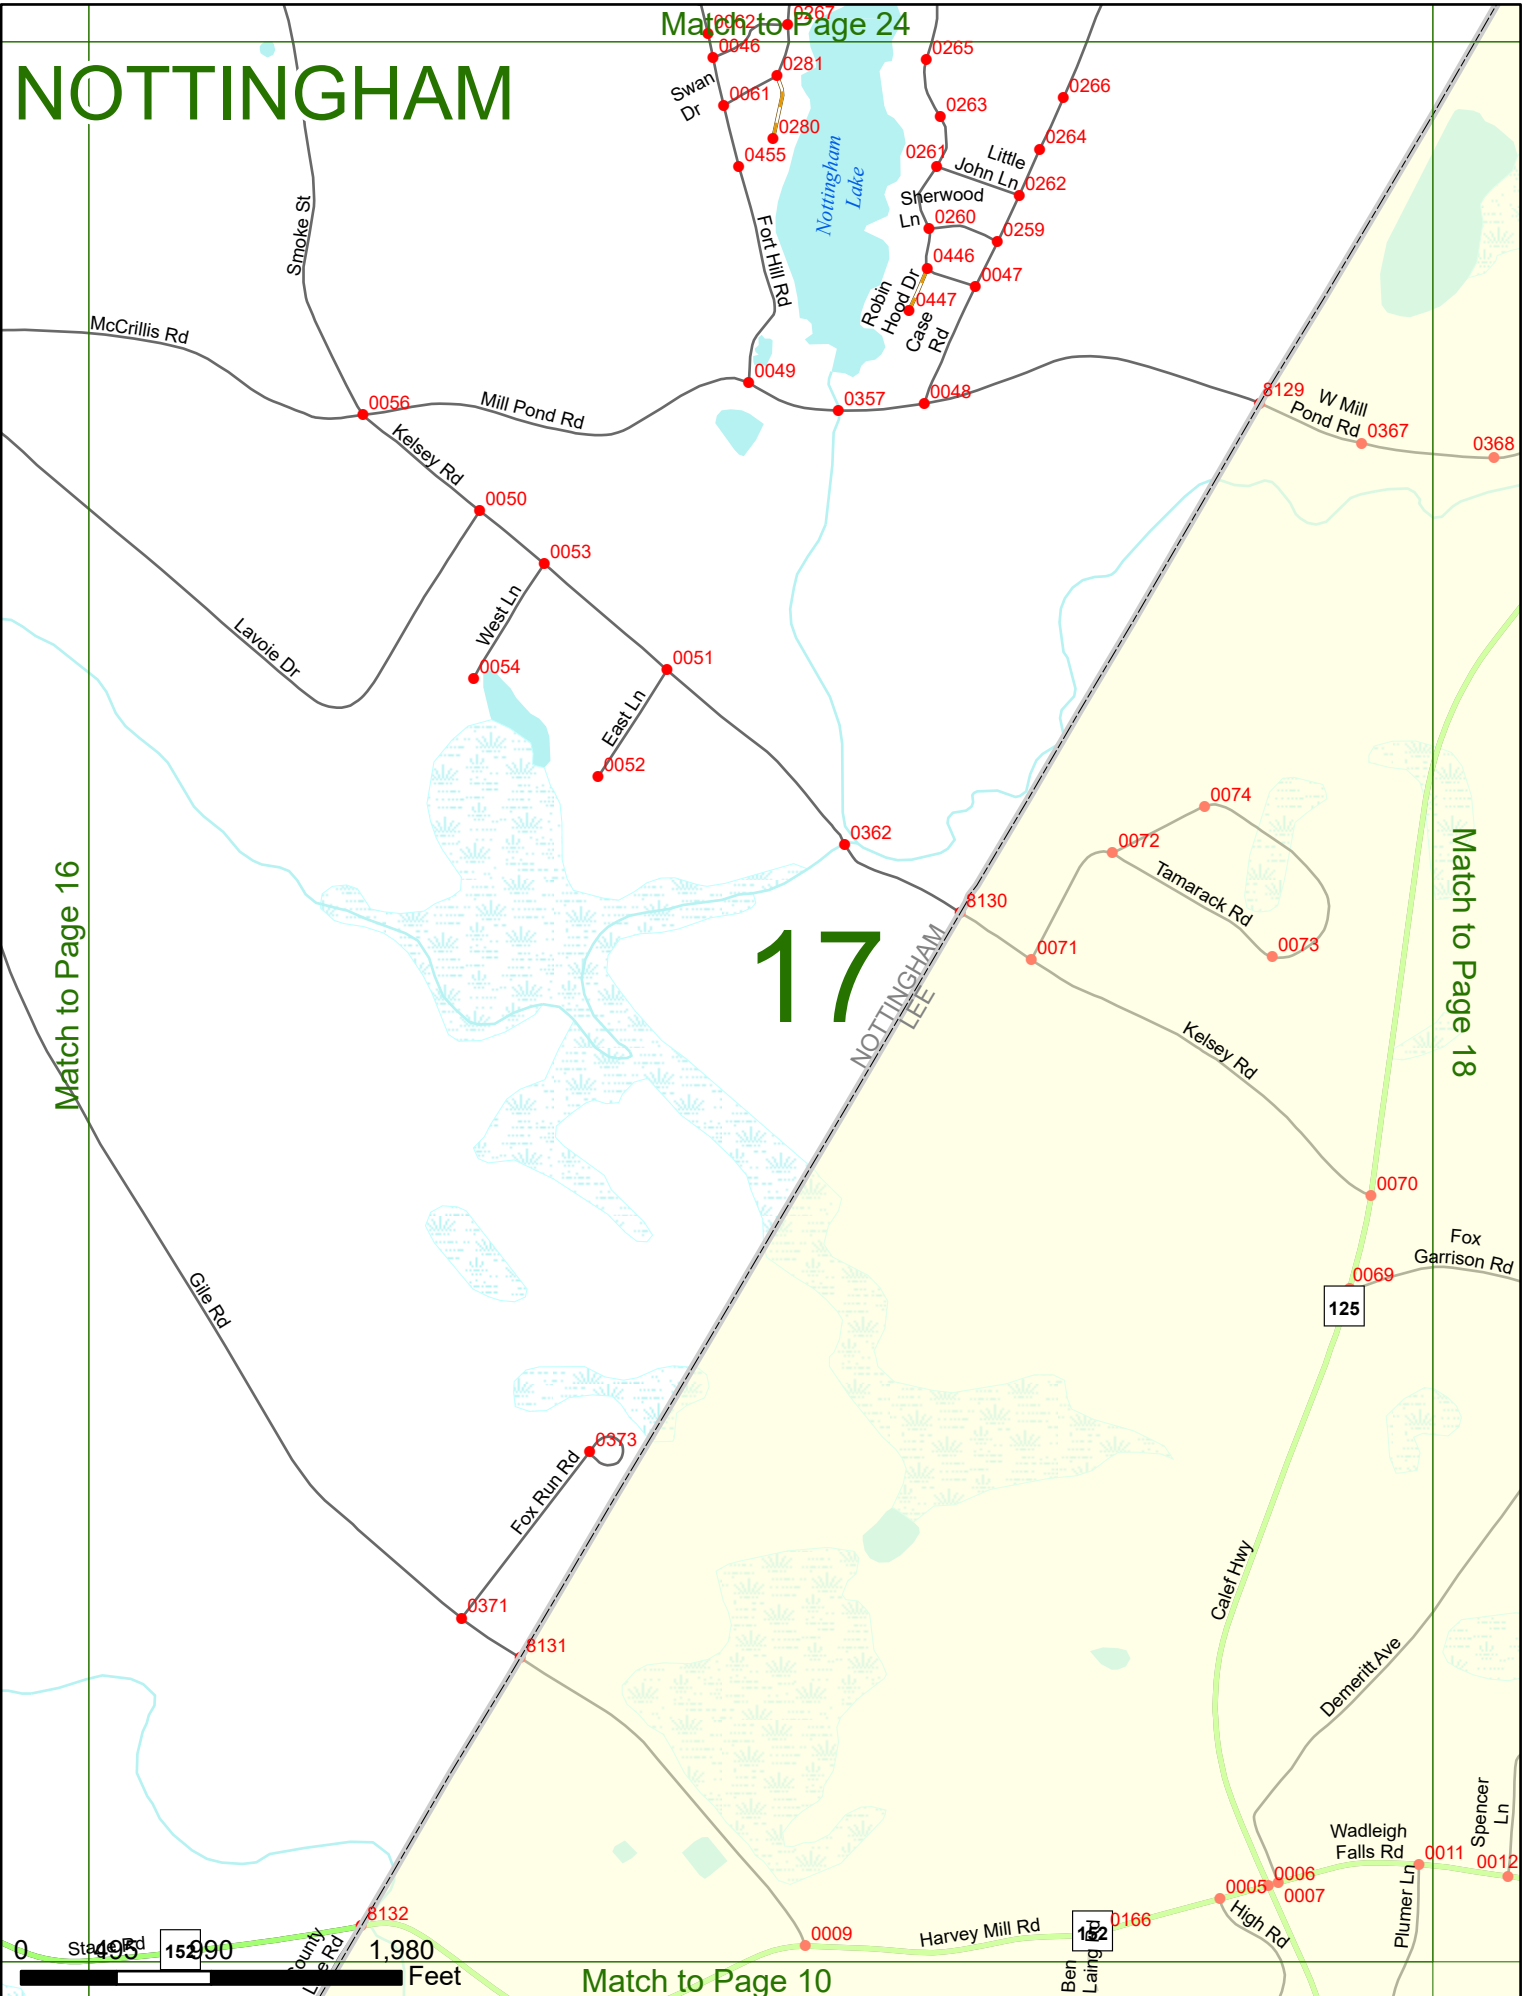

NOTTINGHAM

Match to Page 24

Match to Page 16

Match to Page 18

17

Match to Page 10