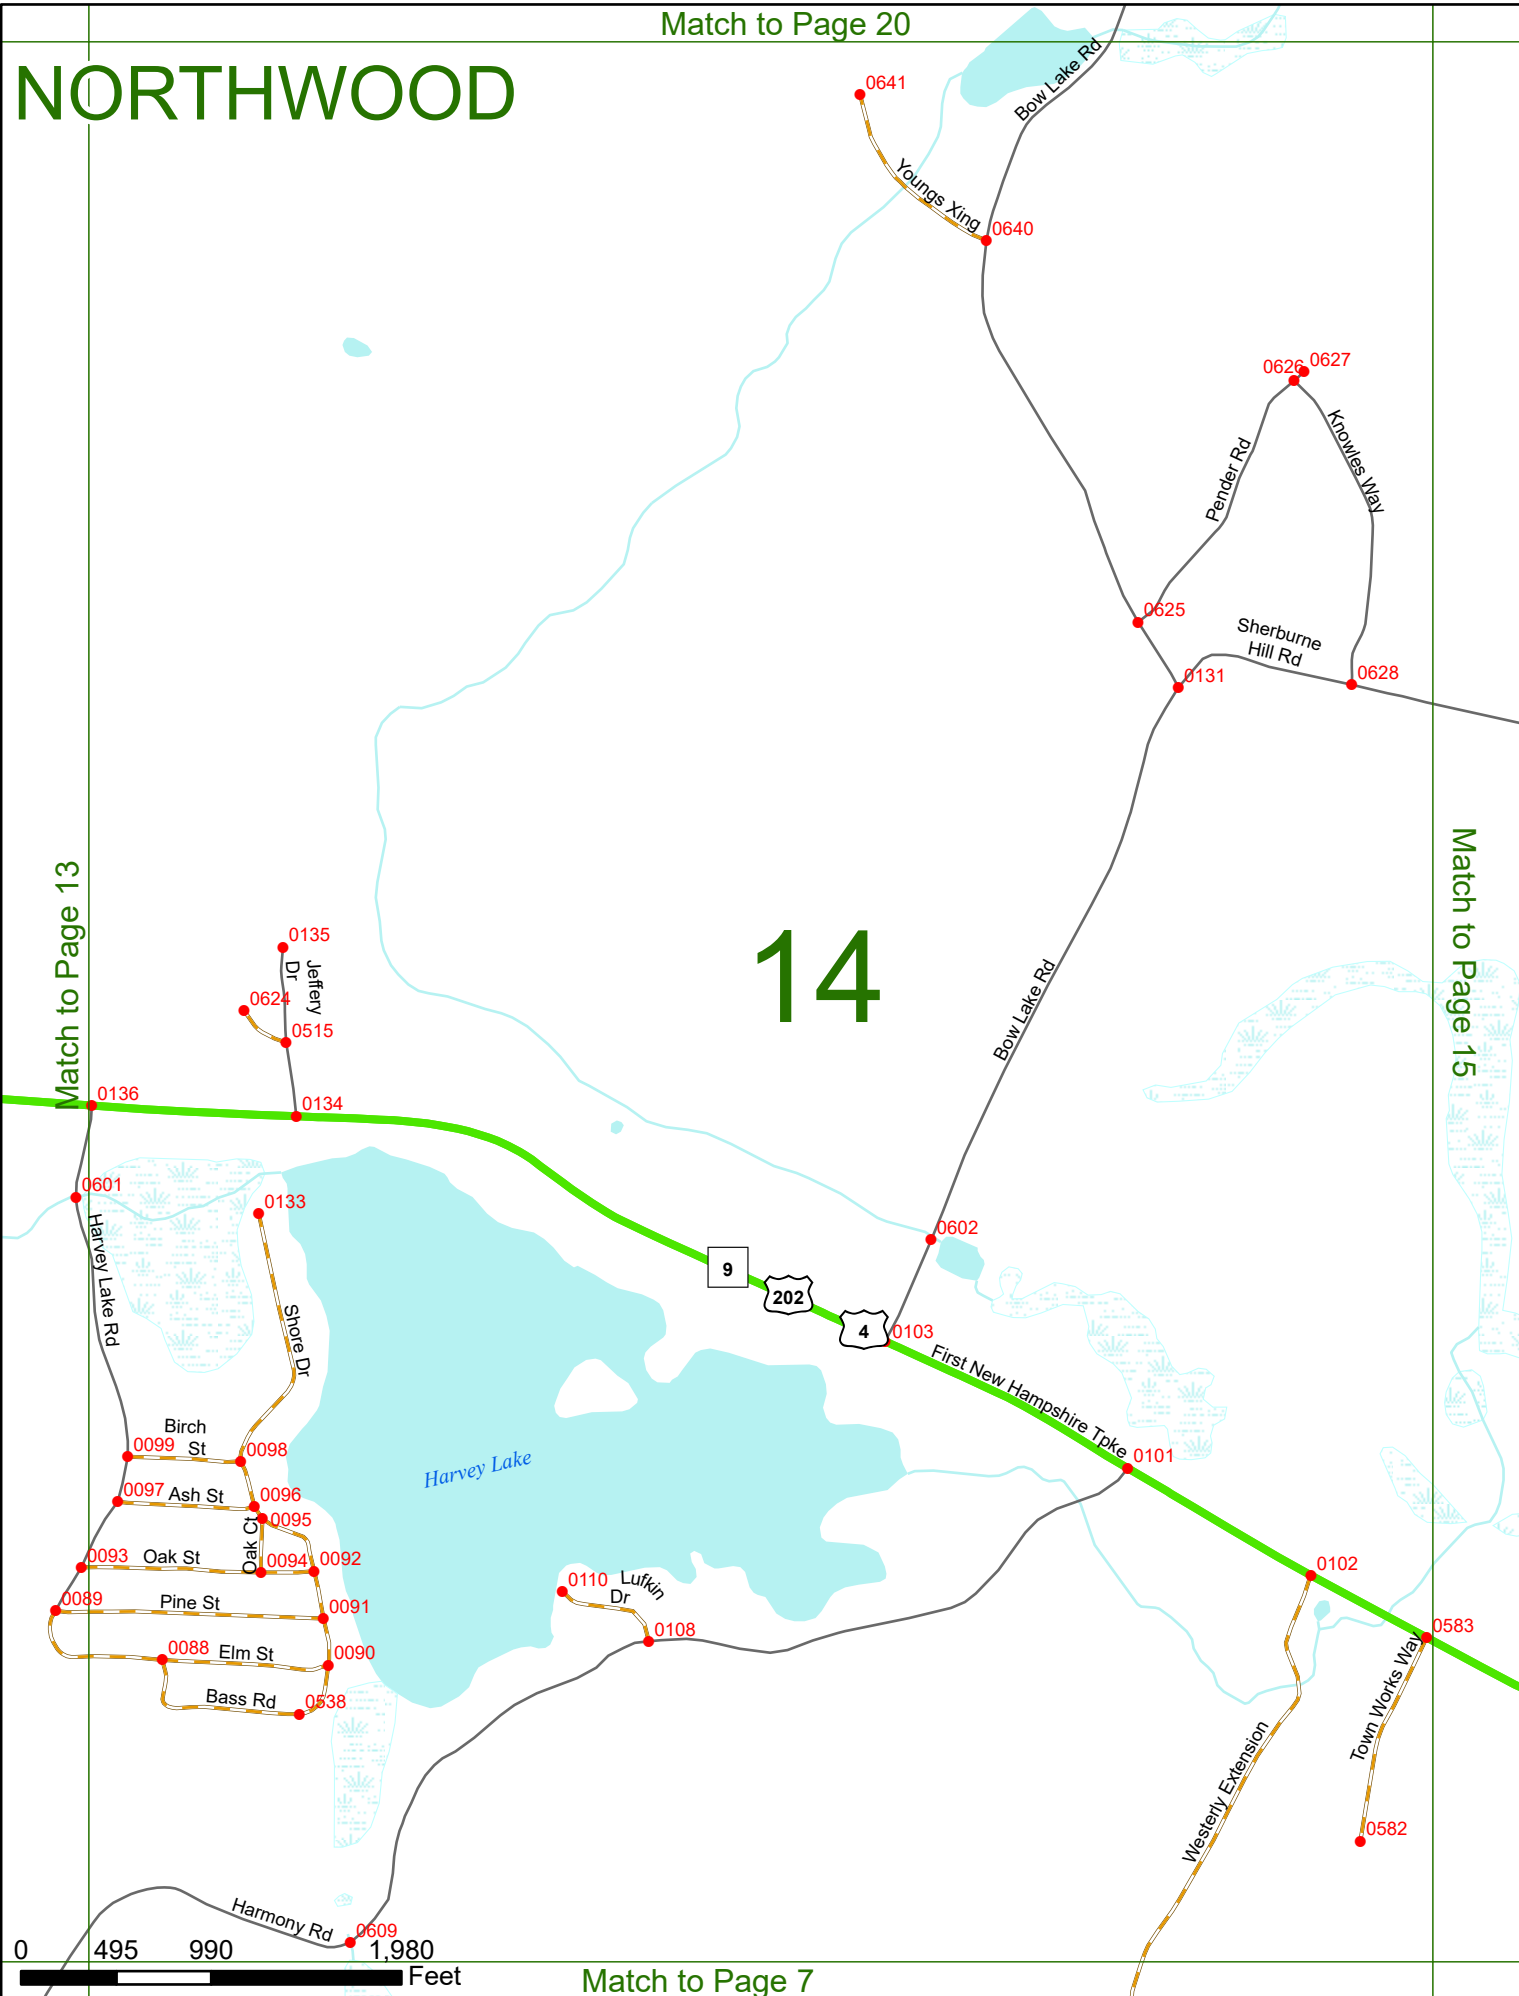

NORTHWOOD

14

Match to Page 13

Match to Page 15