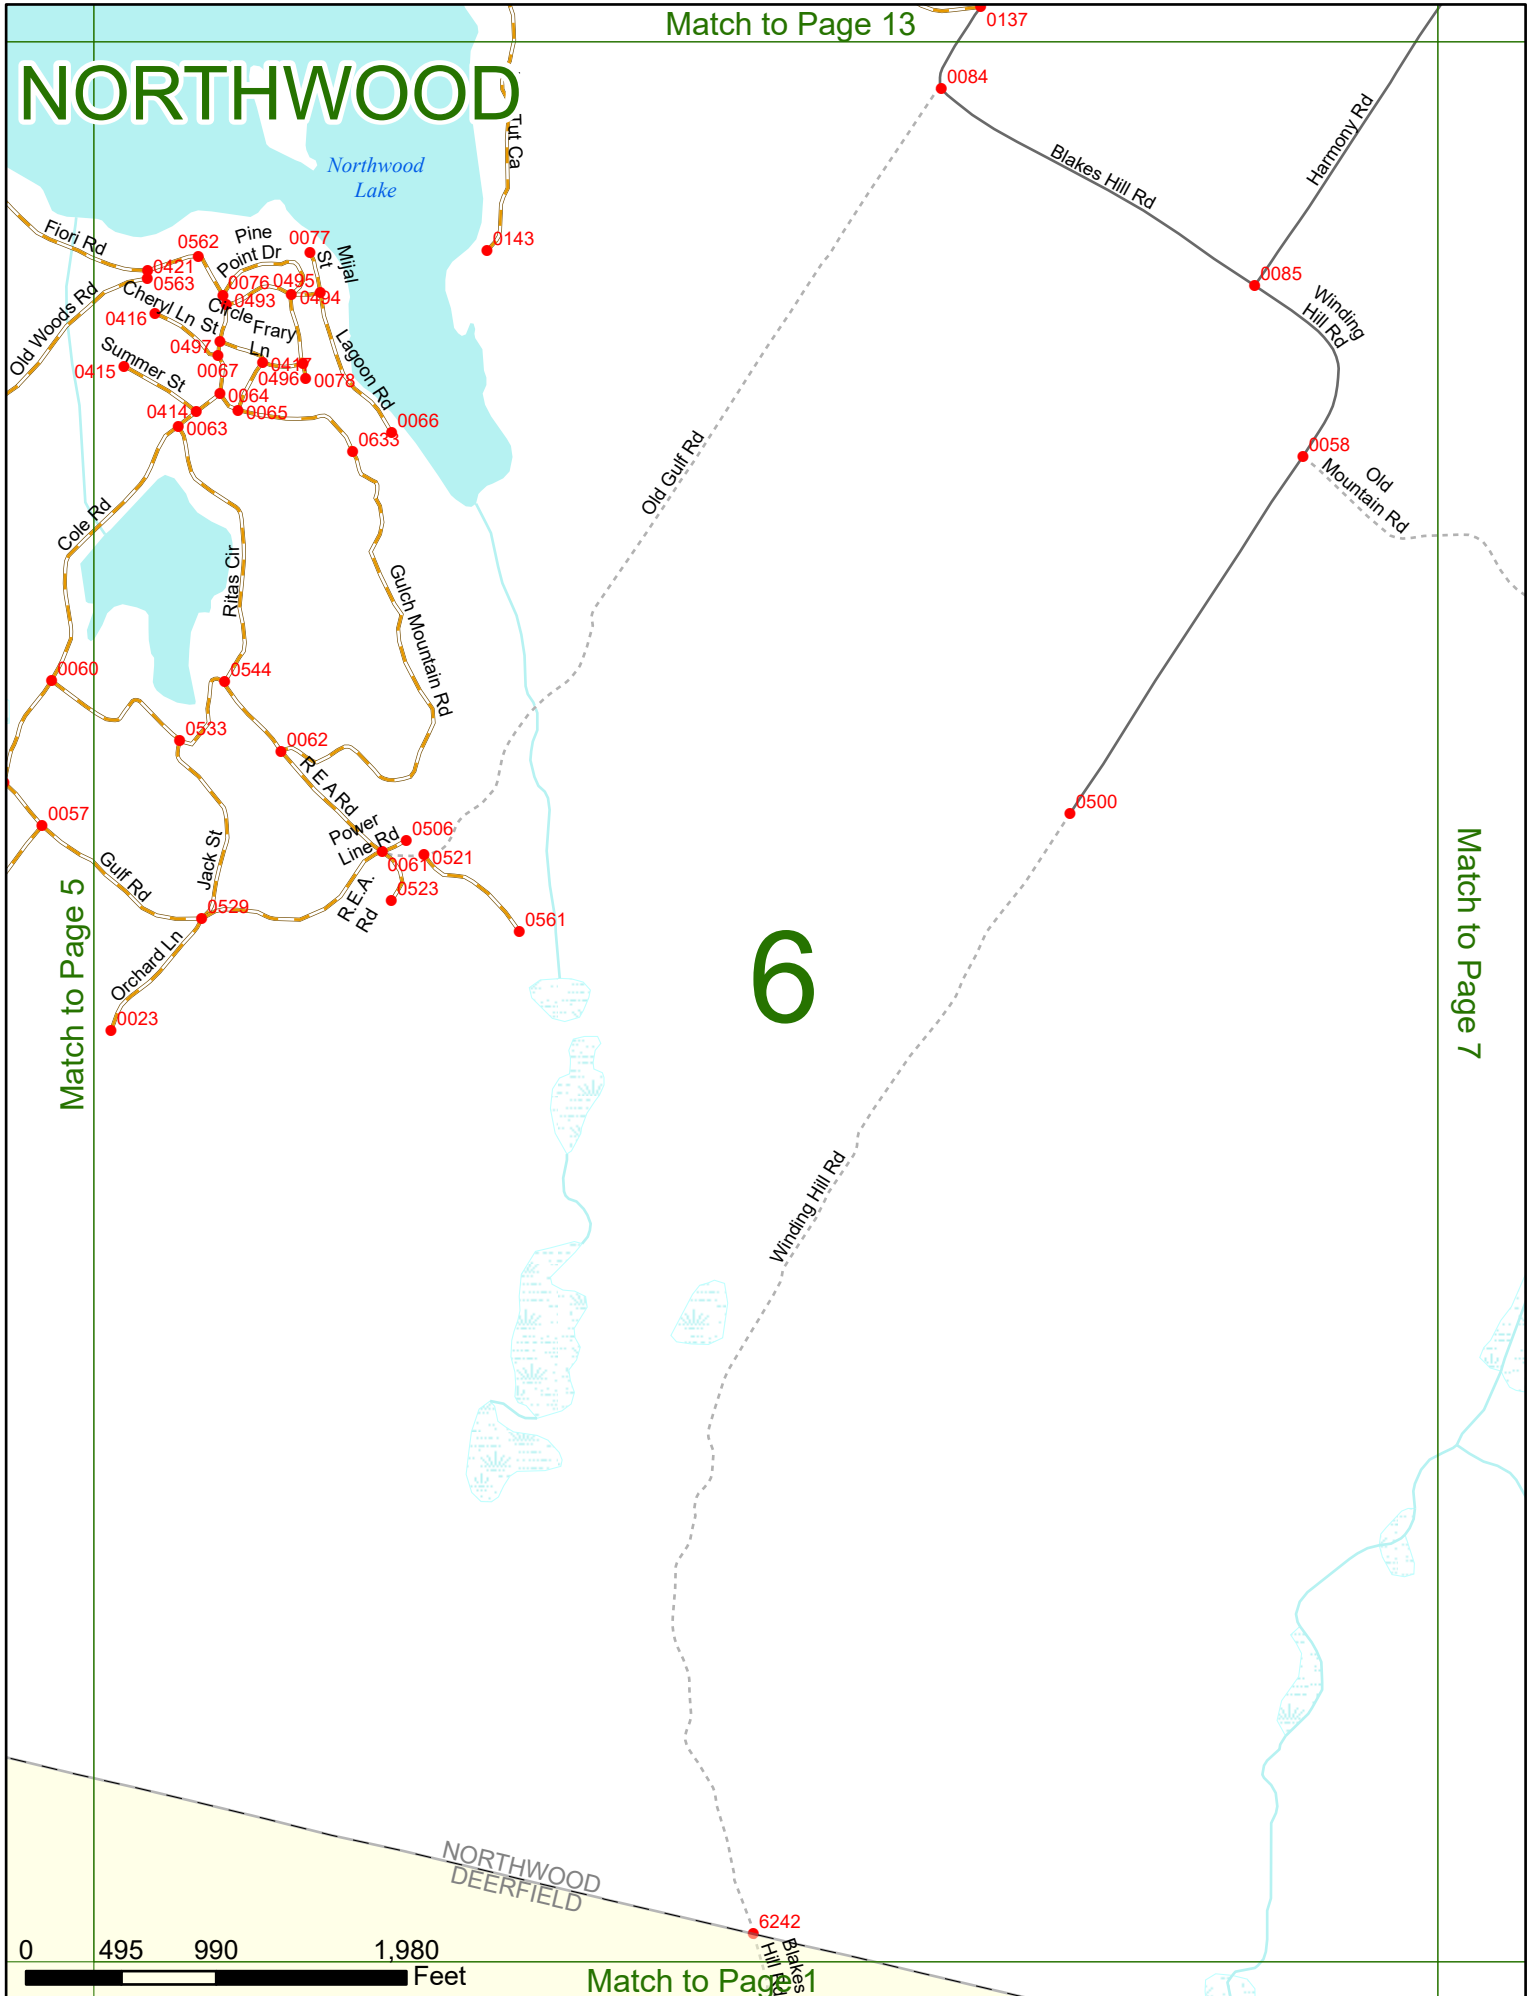

Match to Page 13

NORTHWOOD

6

Match to Page 5

Match to Page 7

NORTHWOOD
DEERFIELD

Match to Page 1

Blakes Hill Rd
6242