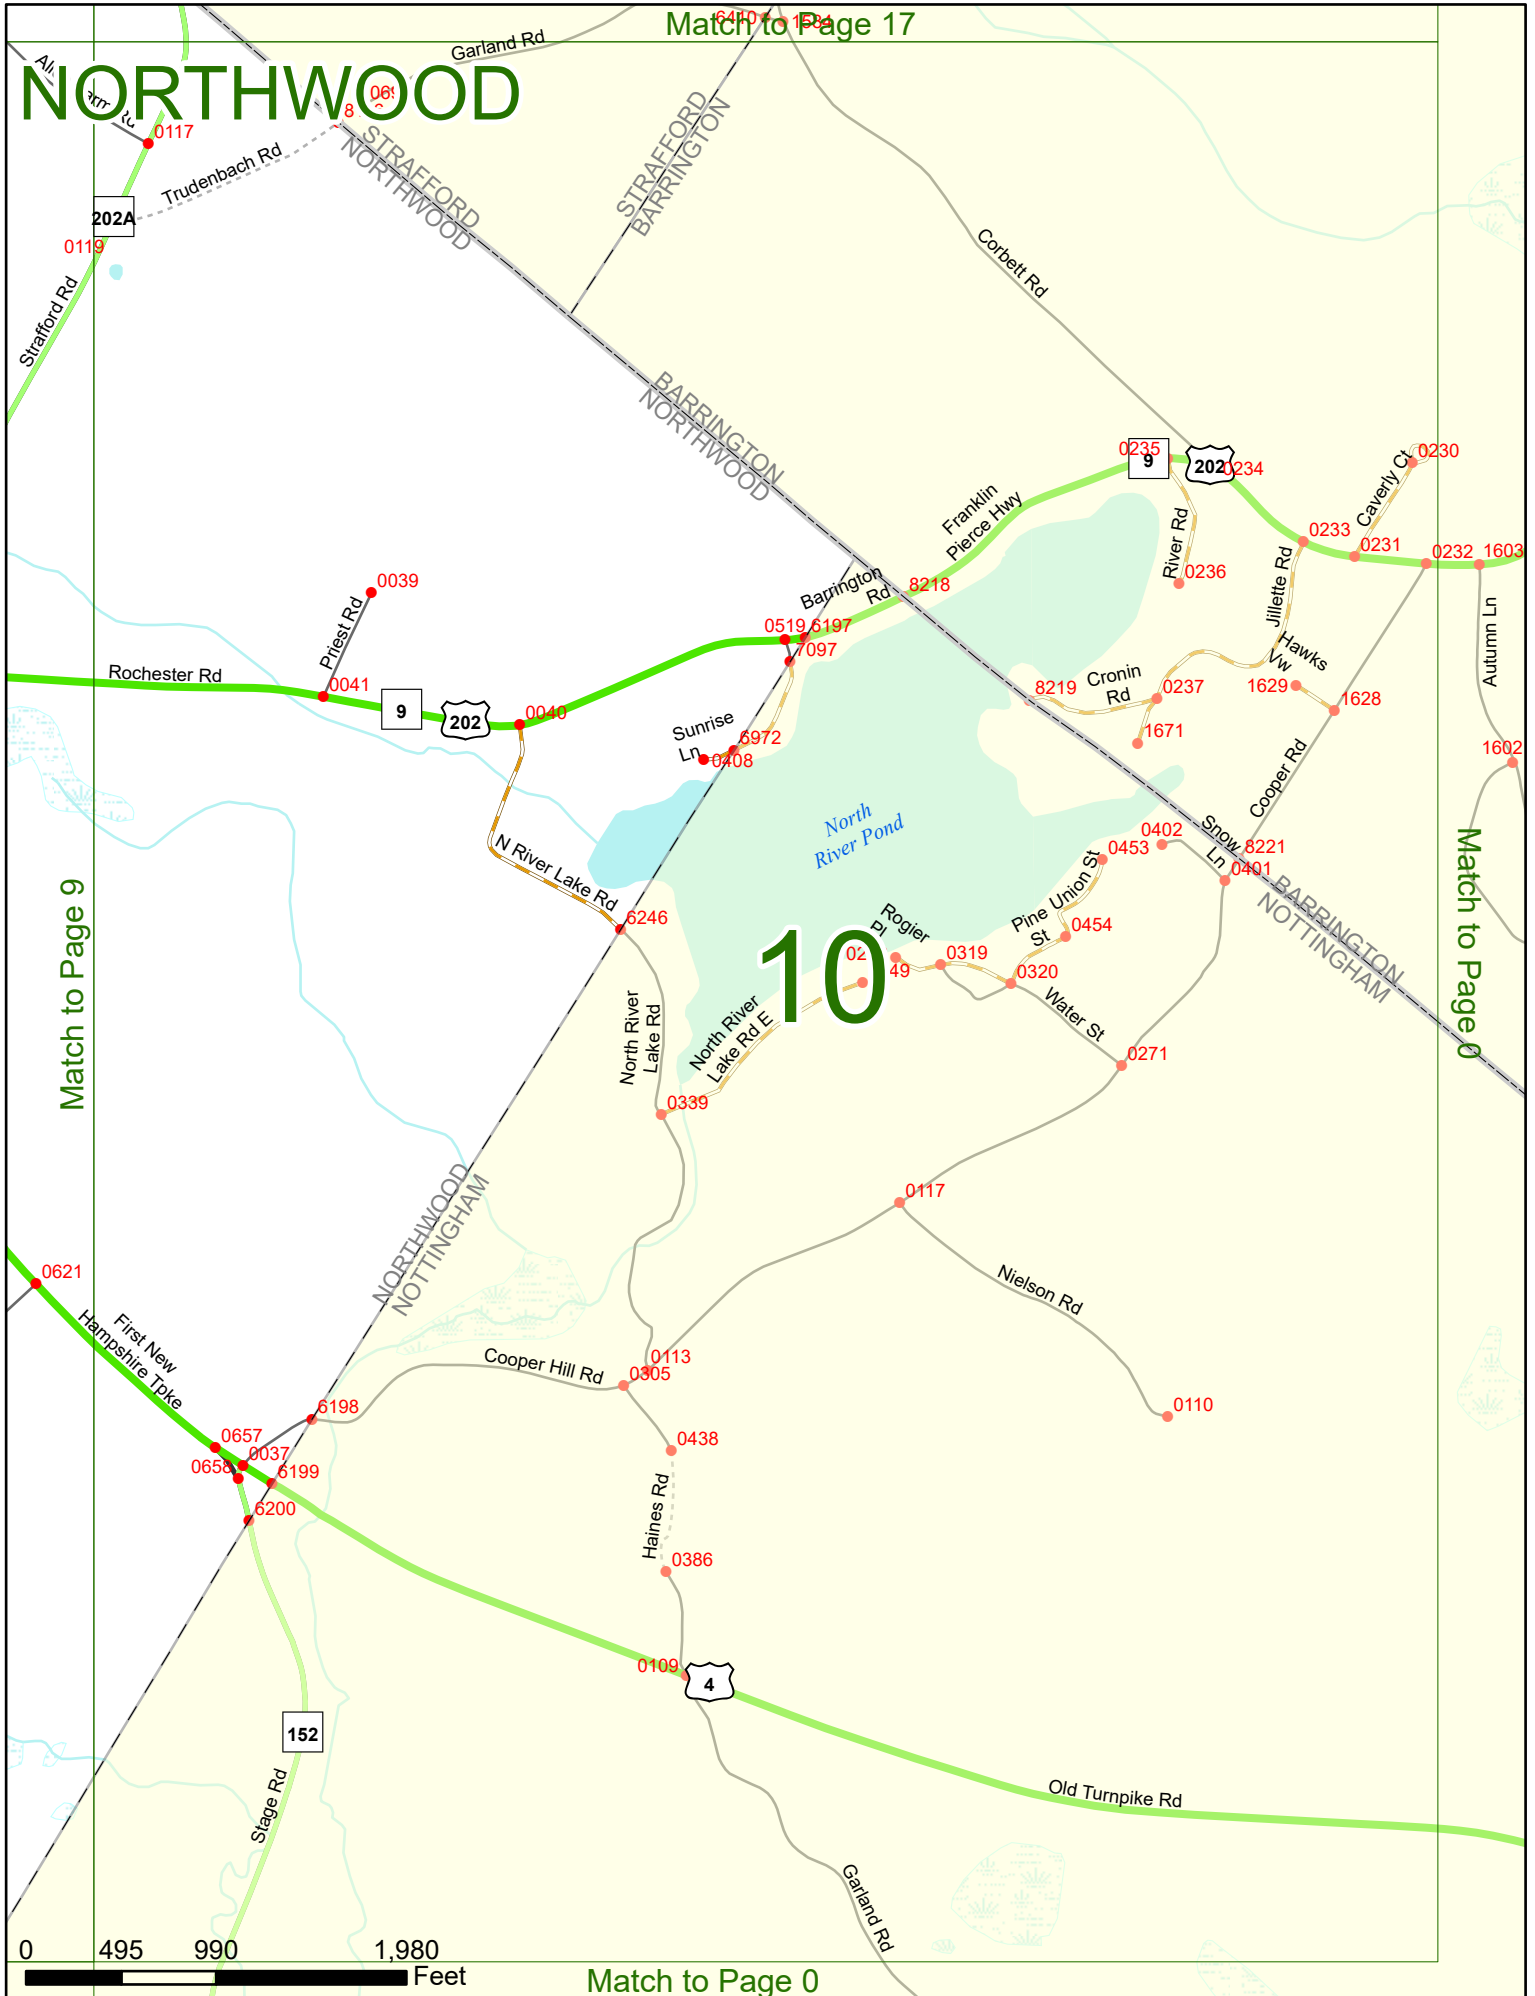

NORTHWOOD

Match to Page 17

Match to Page 9

Match to Page 0

10

0 495 990 1,980 Feet

Match to Page 0