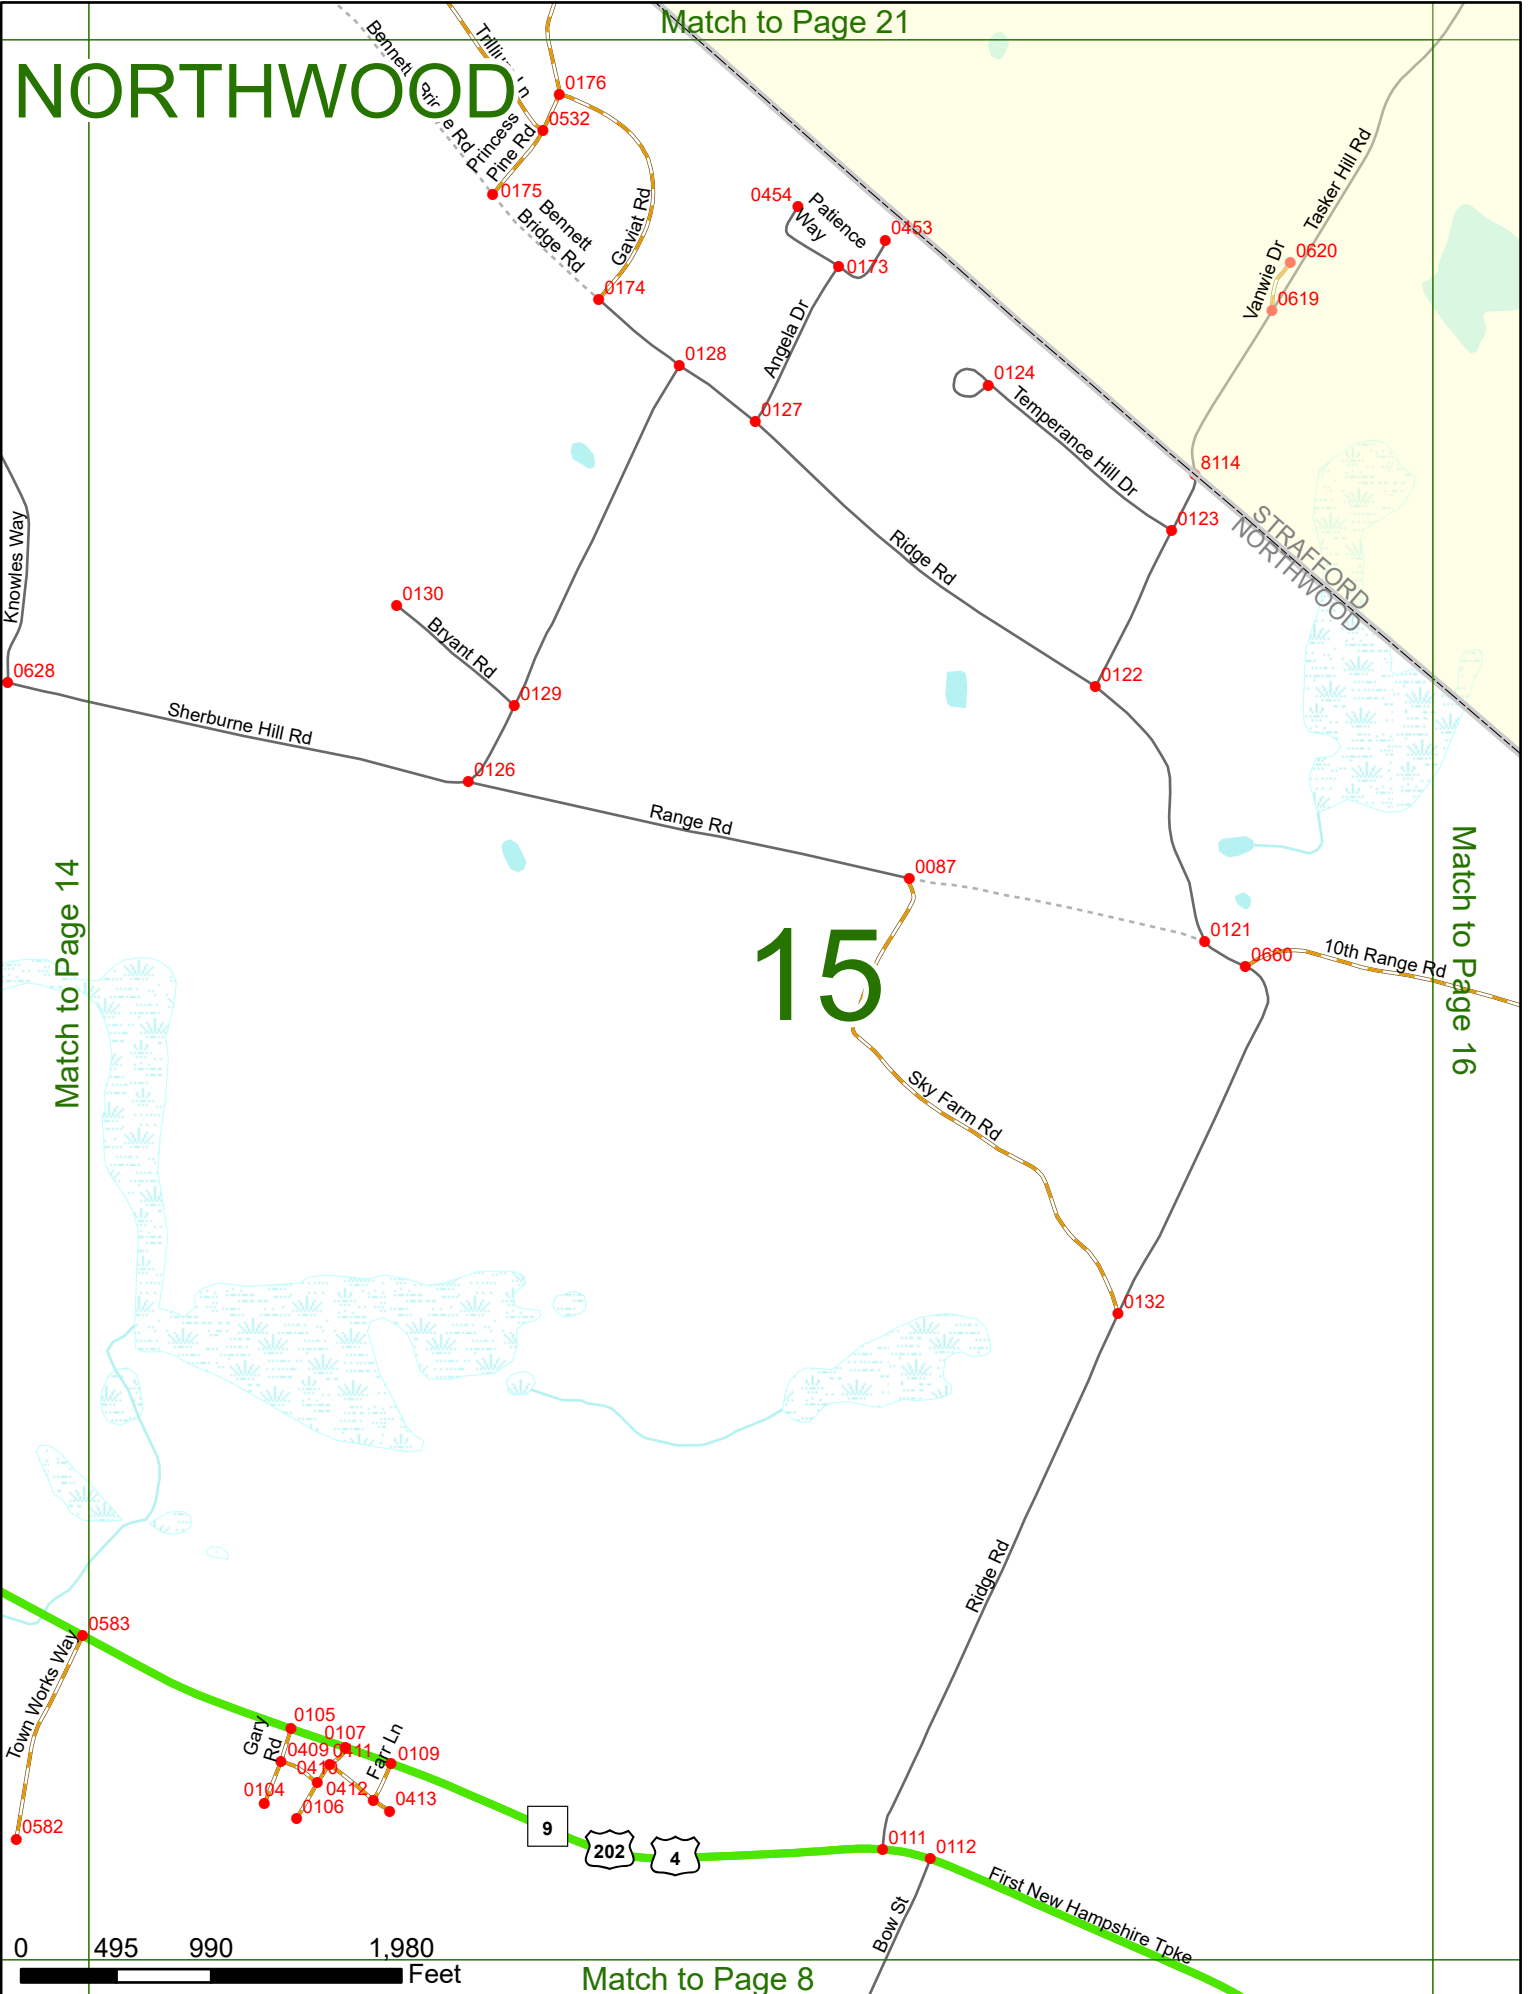

NORTHWOOD

Match to Page 21

15

Match to Page 14

Match to Page 16

STRAFFORD
NORTHWOOD

0 495 990 1,980 Feet

Match to Page 8