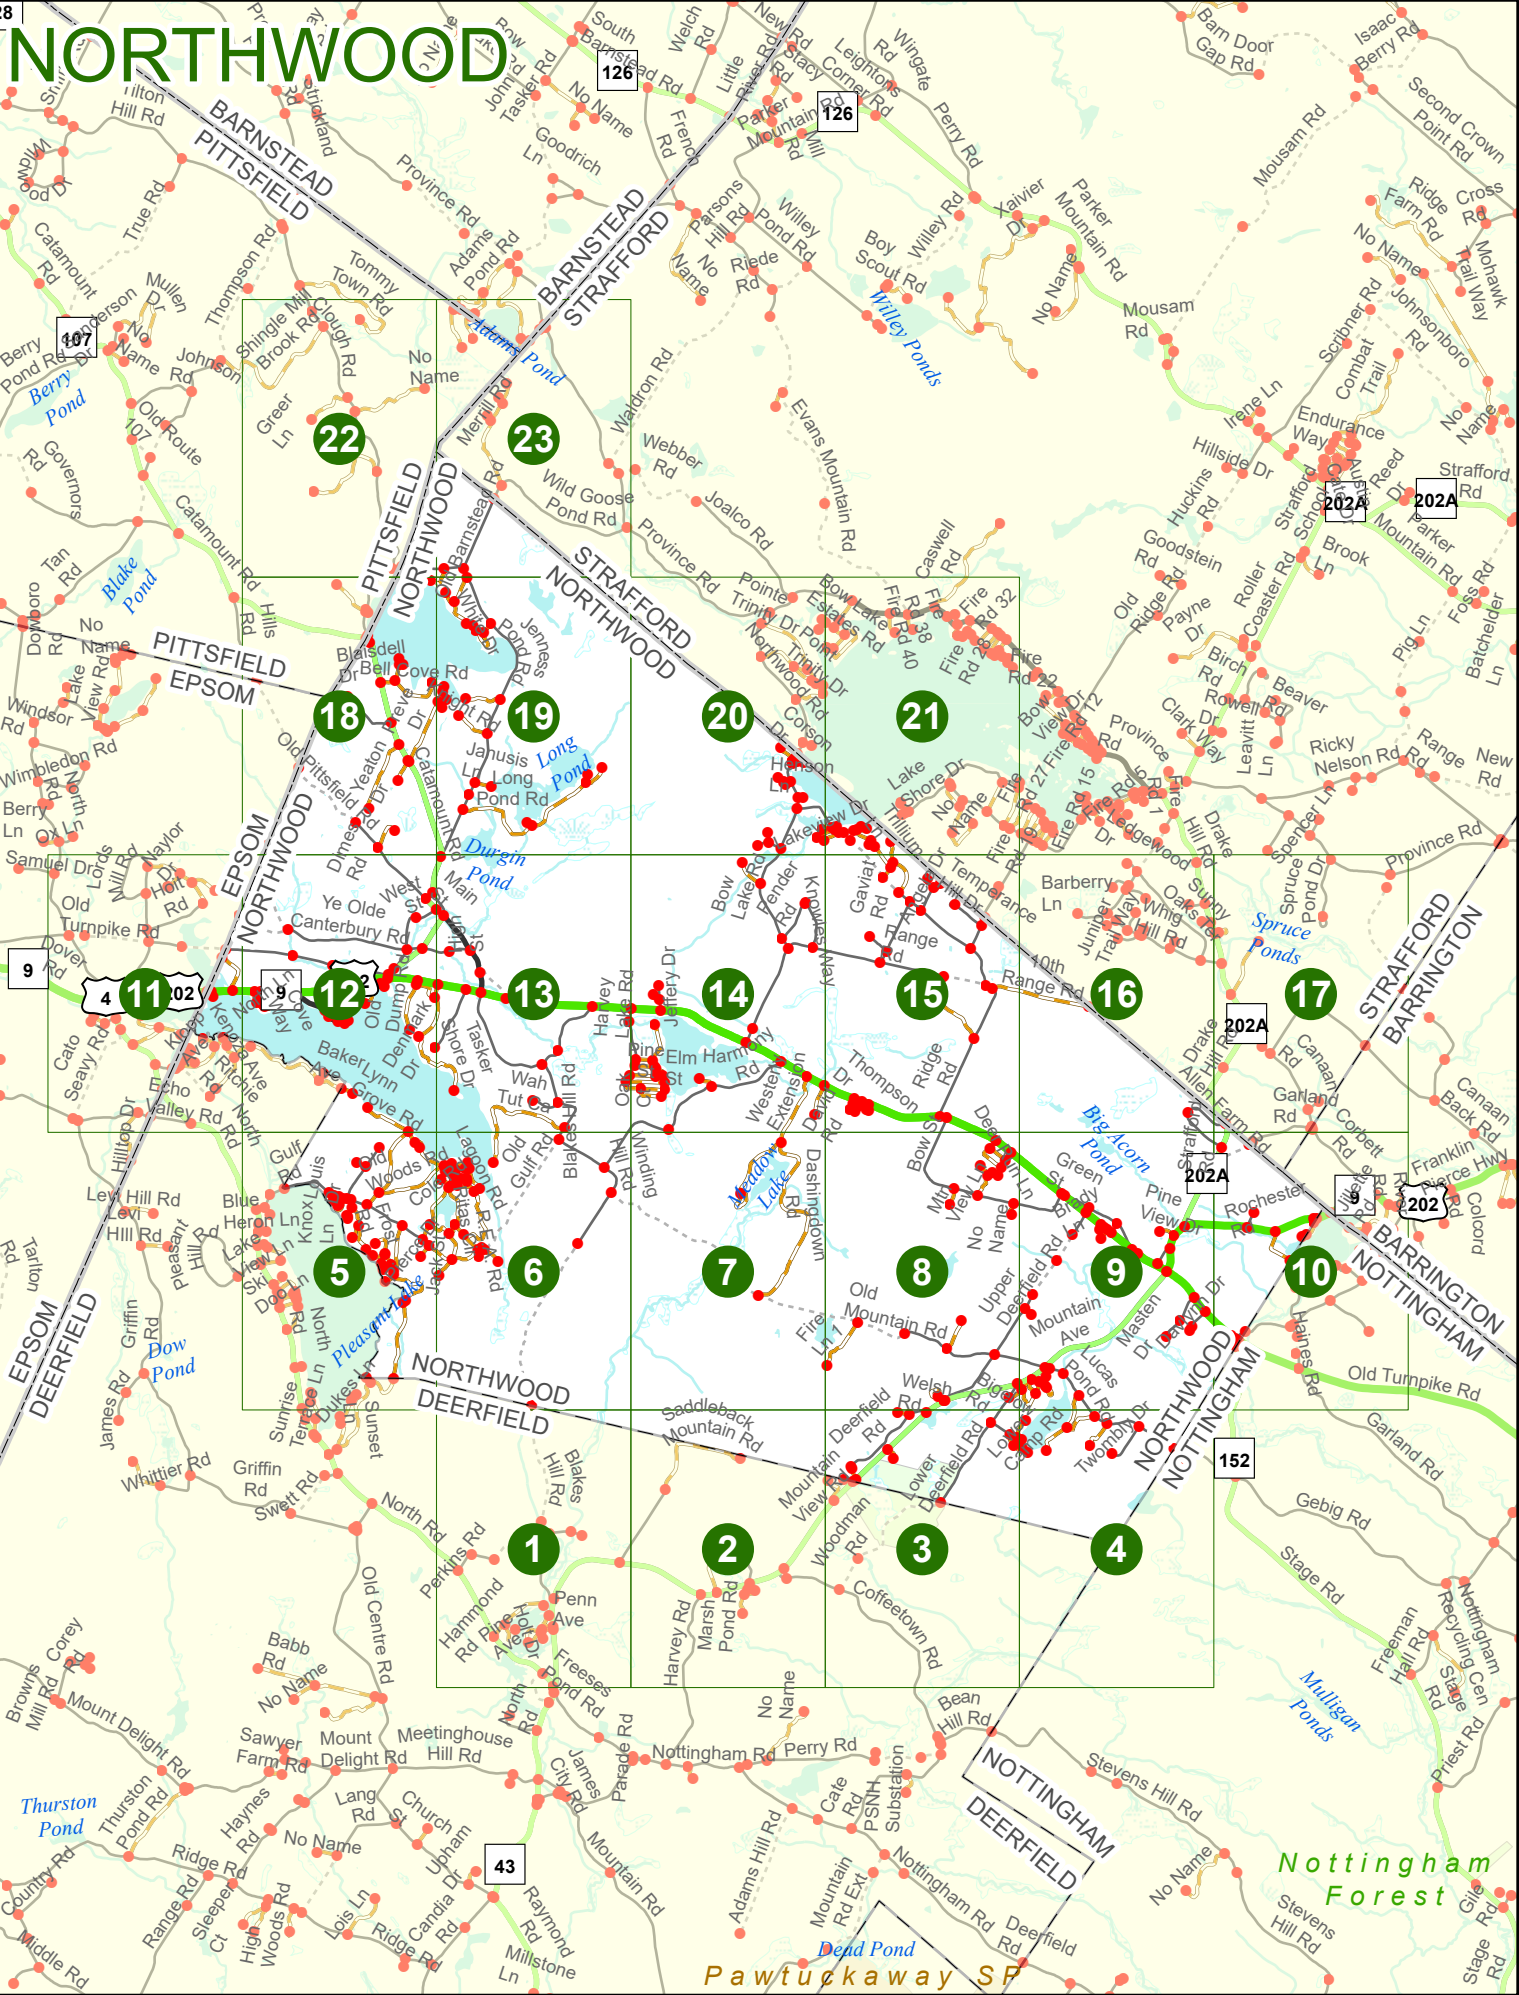

New Hampshire
DOT
 Department of Transportation

Maps and data sets are not guaranteed to be free from errors and omissions. Data is in a constant state of update and correction by various groups and agencies. Information displayed on this map is the best available at the time of publication.

2023 Nodal Reference Bookmap

LEGEND

NHDOT will accept crash locations based on the State of NH Uniform Police Traffic Accident Report.

Crash occurred on:

Option 1 Street Address
 123 Main Street

Option 2 Route No and/or Distance from NESW Intesecting Road, Bridge,
 Street name Intersecting Street Town/County line
 Main Street 500 E Oak Street

Option 3 First Node Distance from First Node Second Node
 515 212 632

Option 4 Route No and/or Mile Marker on Interstate Only NESW Mile (Marker)
 Street name
 189S 700 feet S 36.8

Option 3 – Example

Street Name Loudon Road
First Node 803
Distance from First Node 318 Ft
Second Node 813

NORTHWOOD

Nottingham Forest

Pawtuckaway SF

NORTHWOOD

Match to Page 6

NORTHWOOD
DEERFIELD

Match to Page 0

Match to Page 2