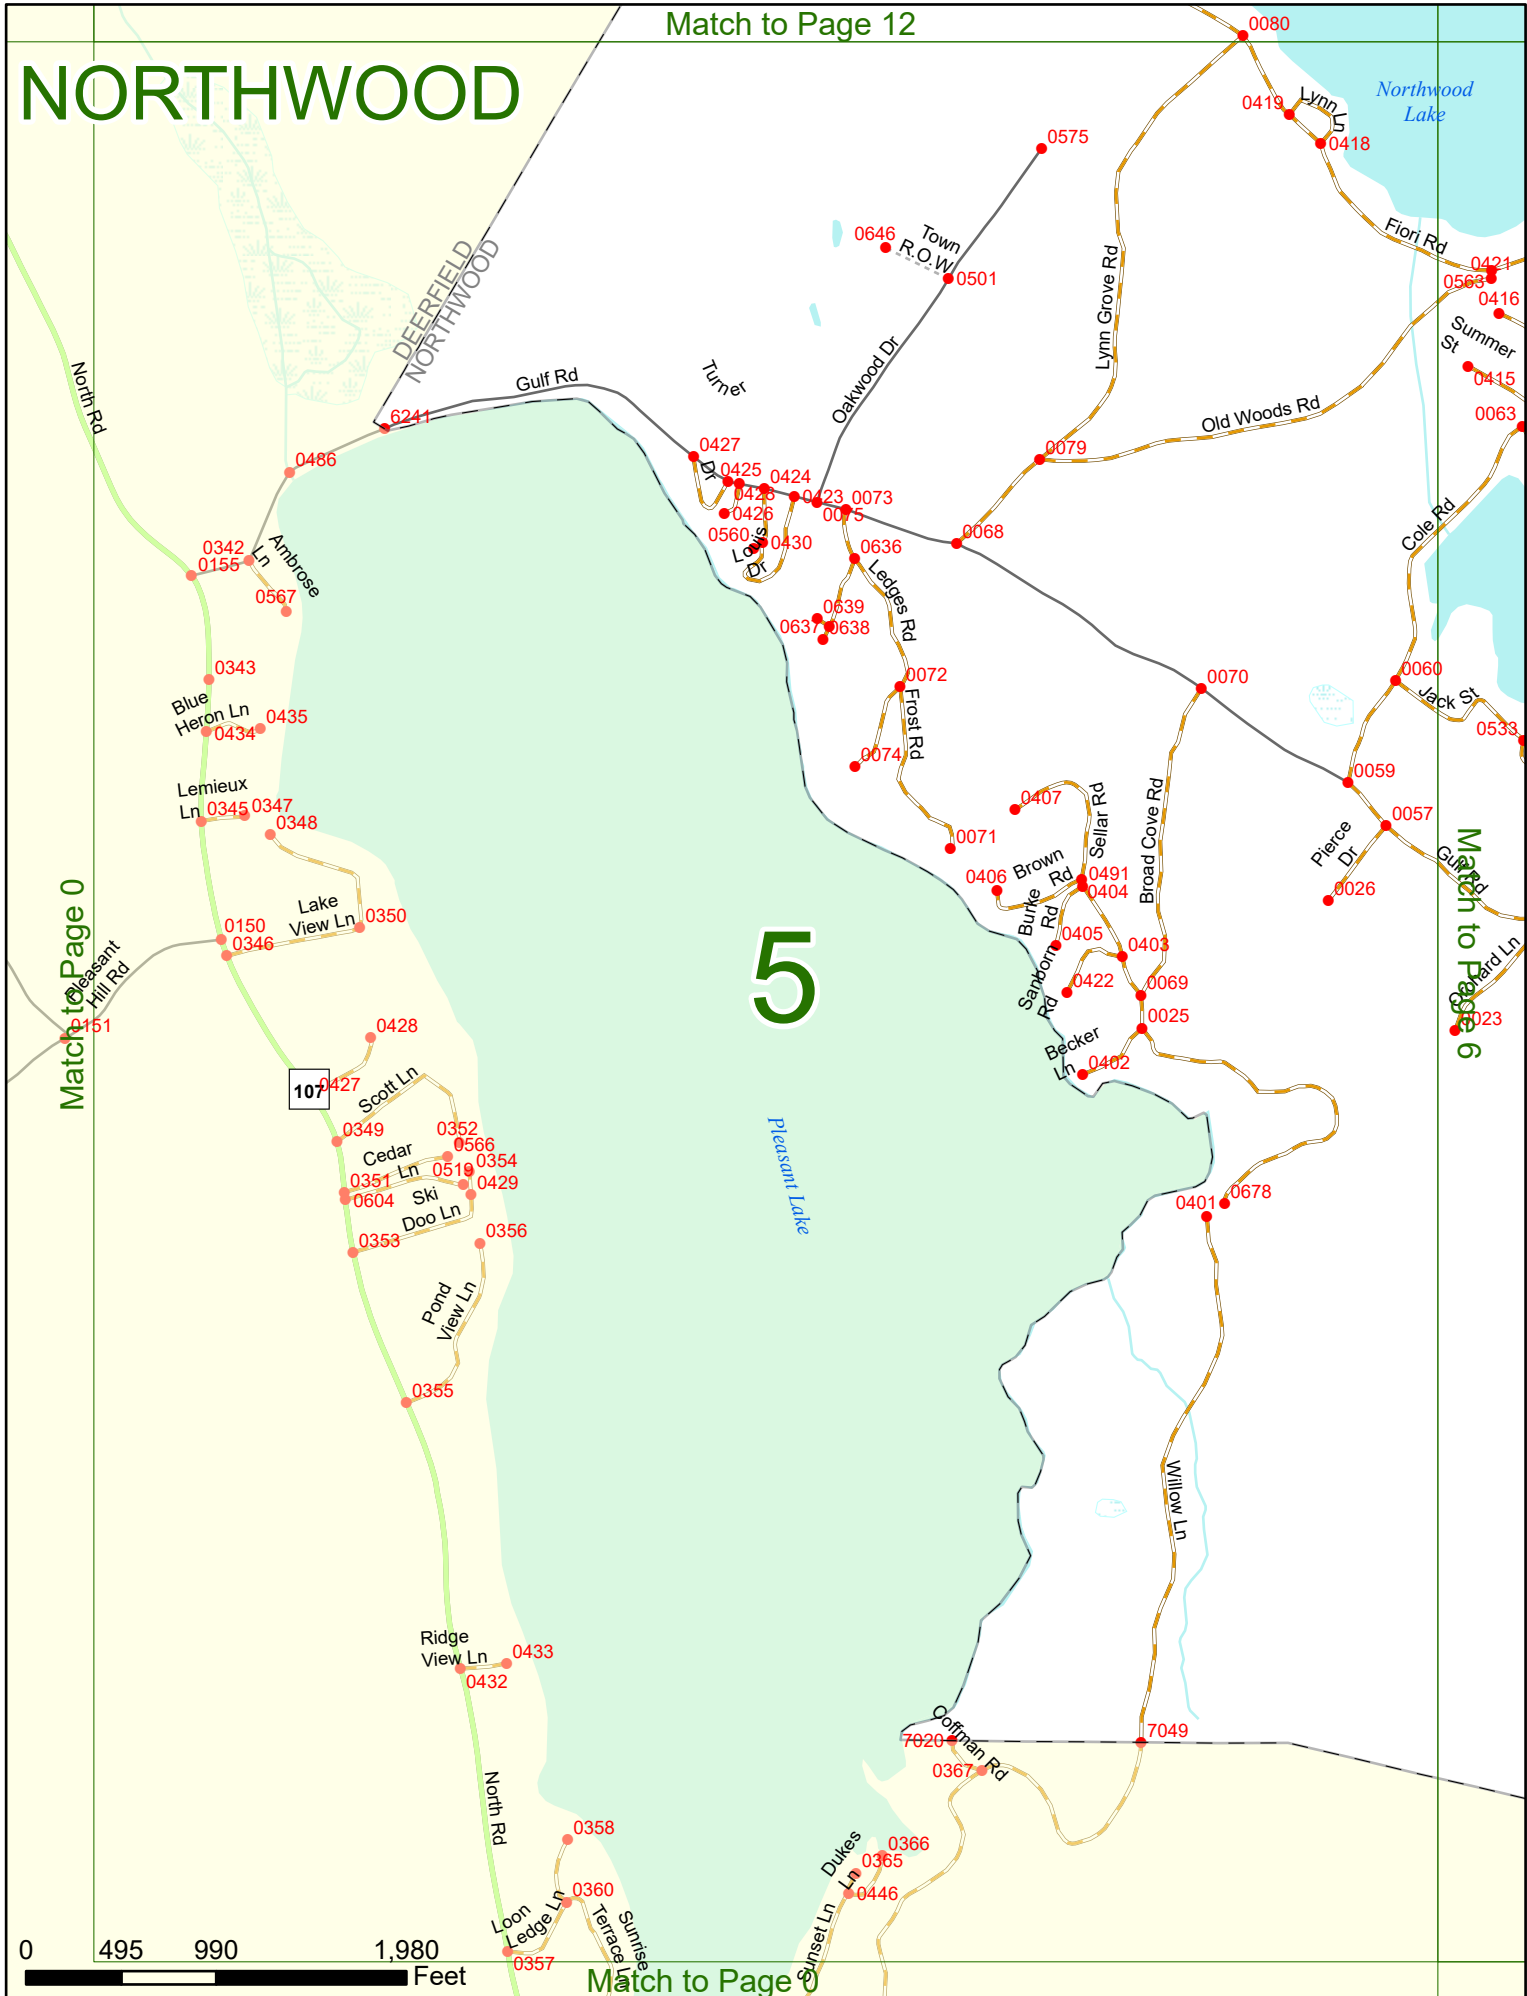

NORTHWOOD

Match to Page 0

Match to Page 6

0 495 990 1,980 Feet

Match to Page 0