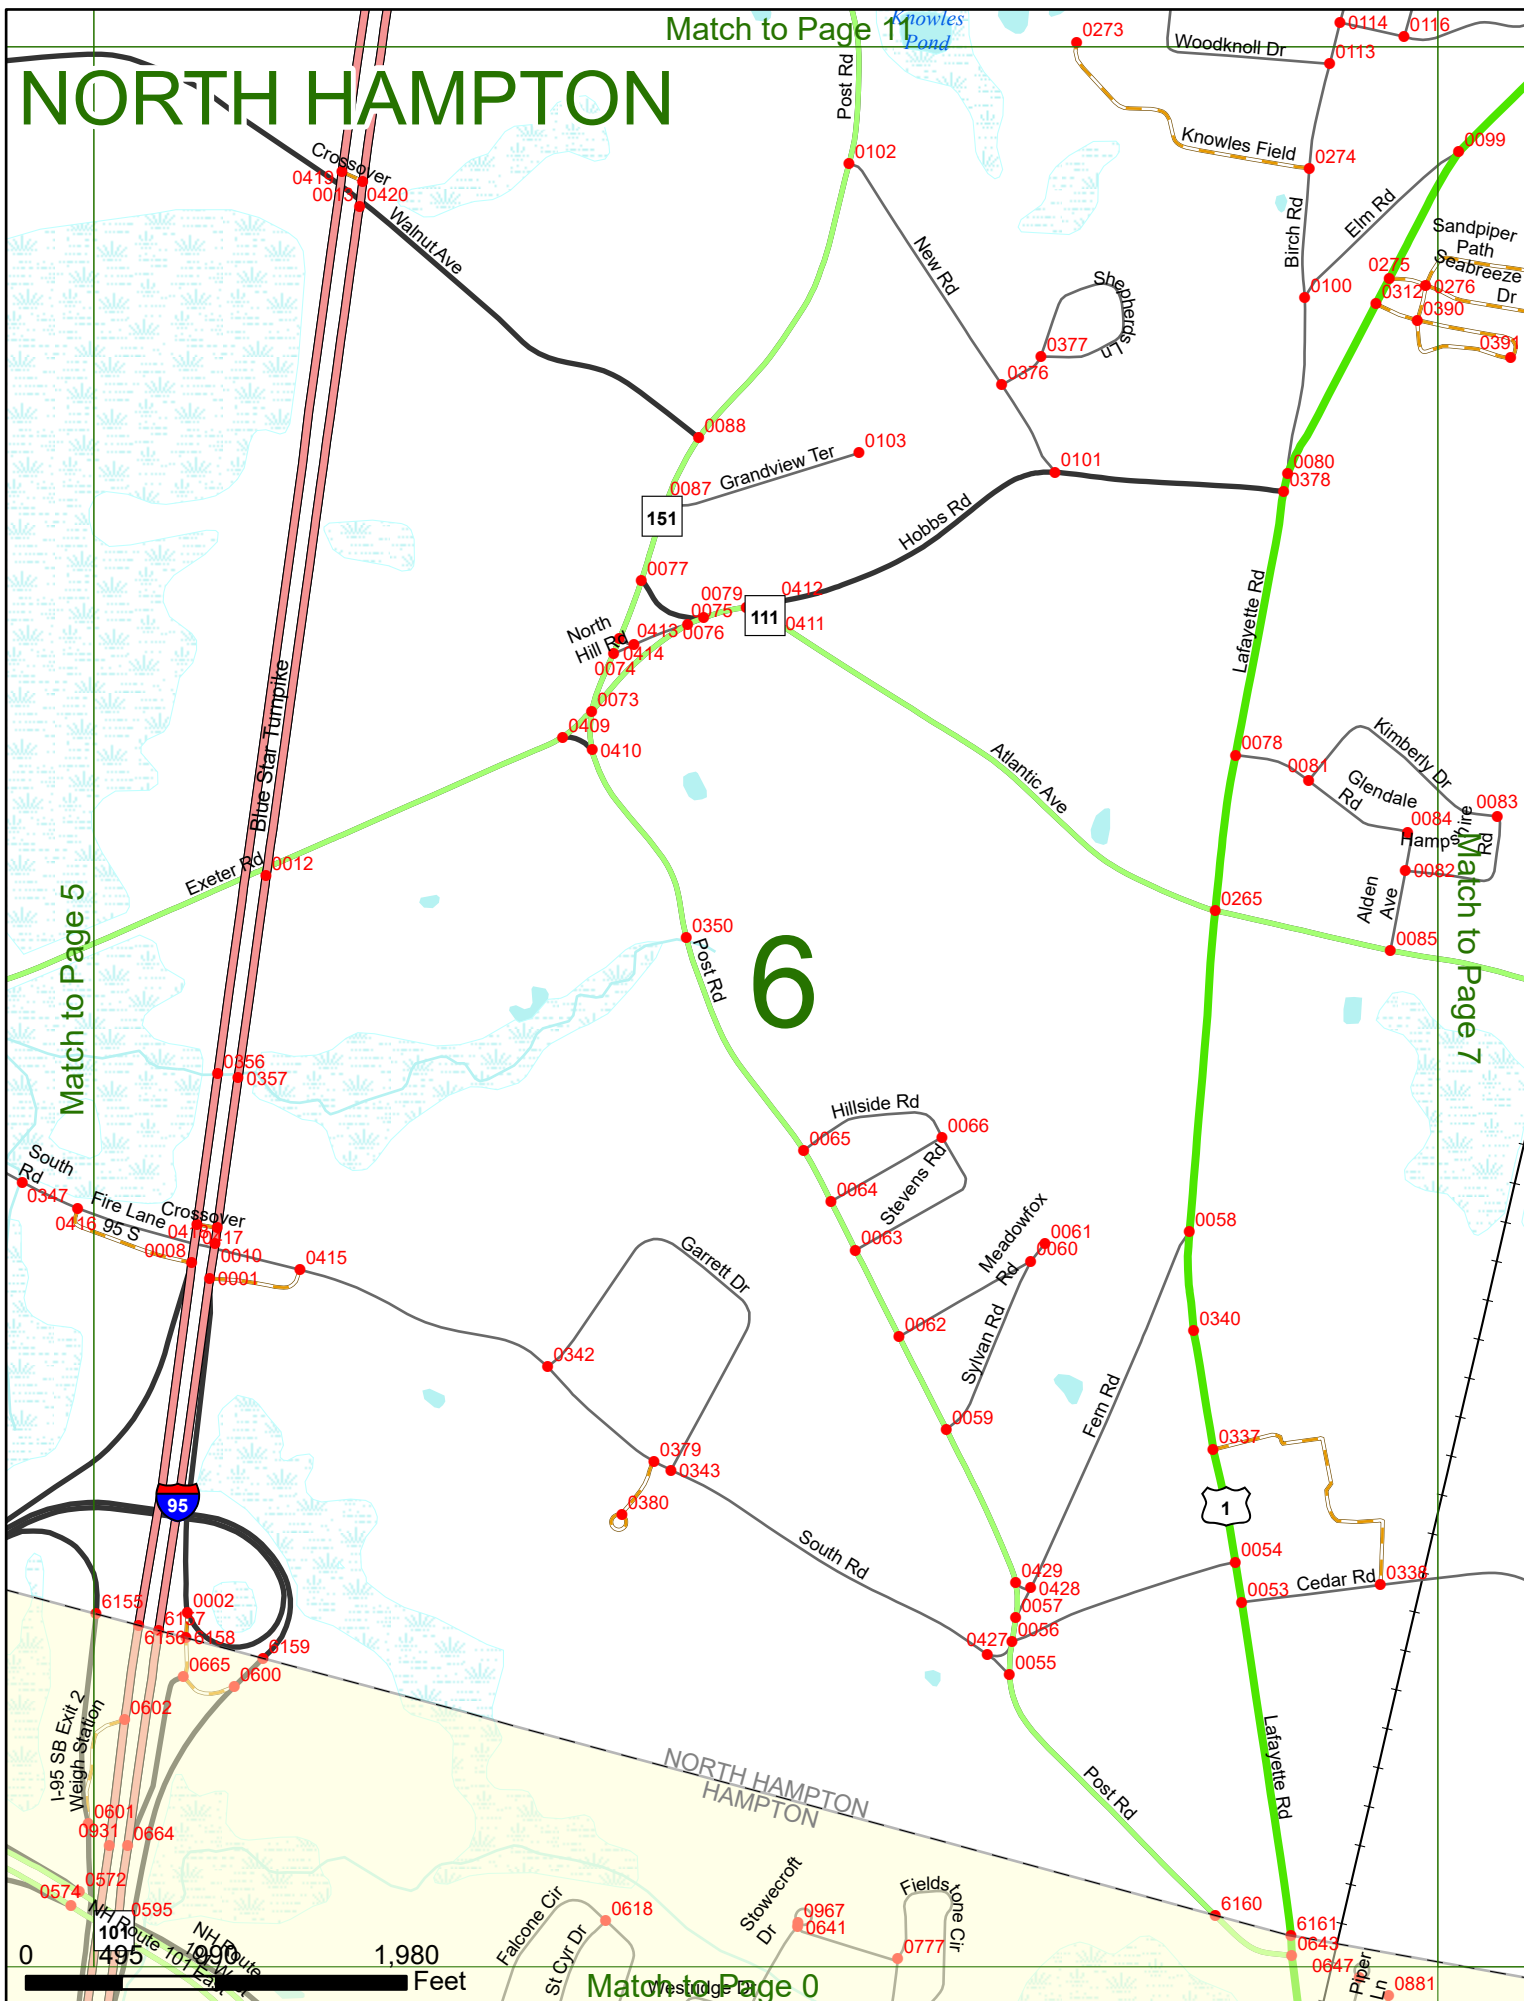

NORTH HAMPTON

6

Match to Page 5

Match to Page 7

Match to Page 0