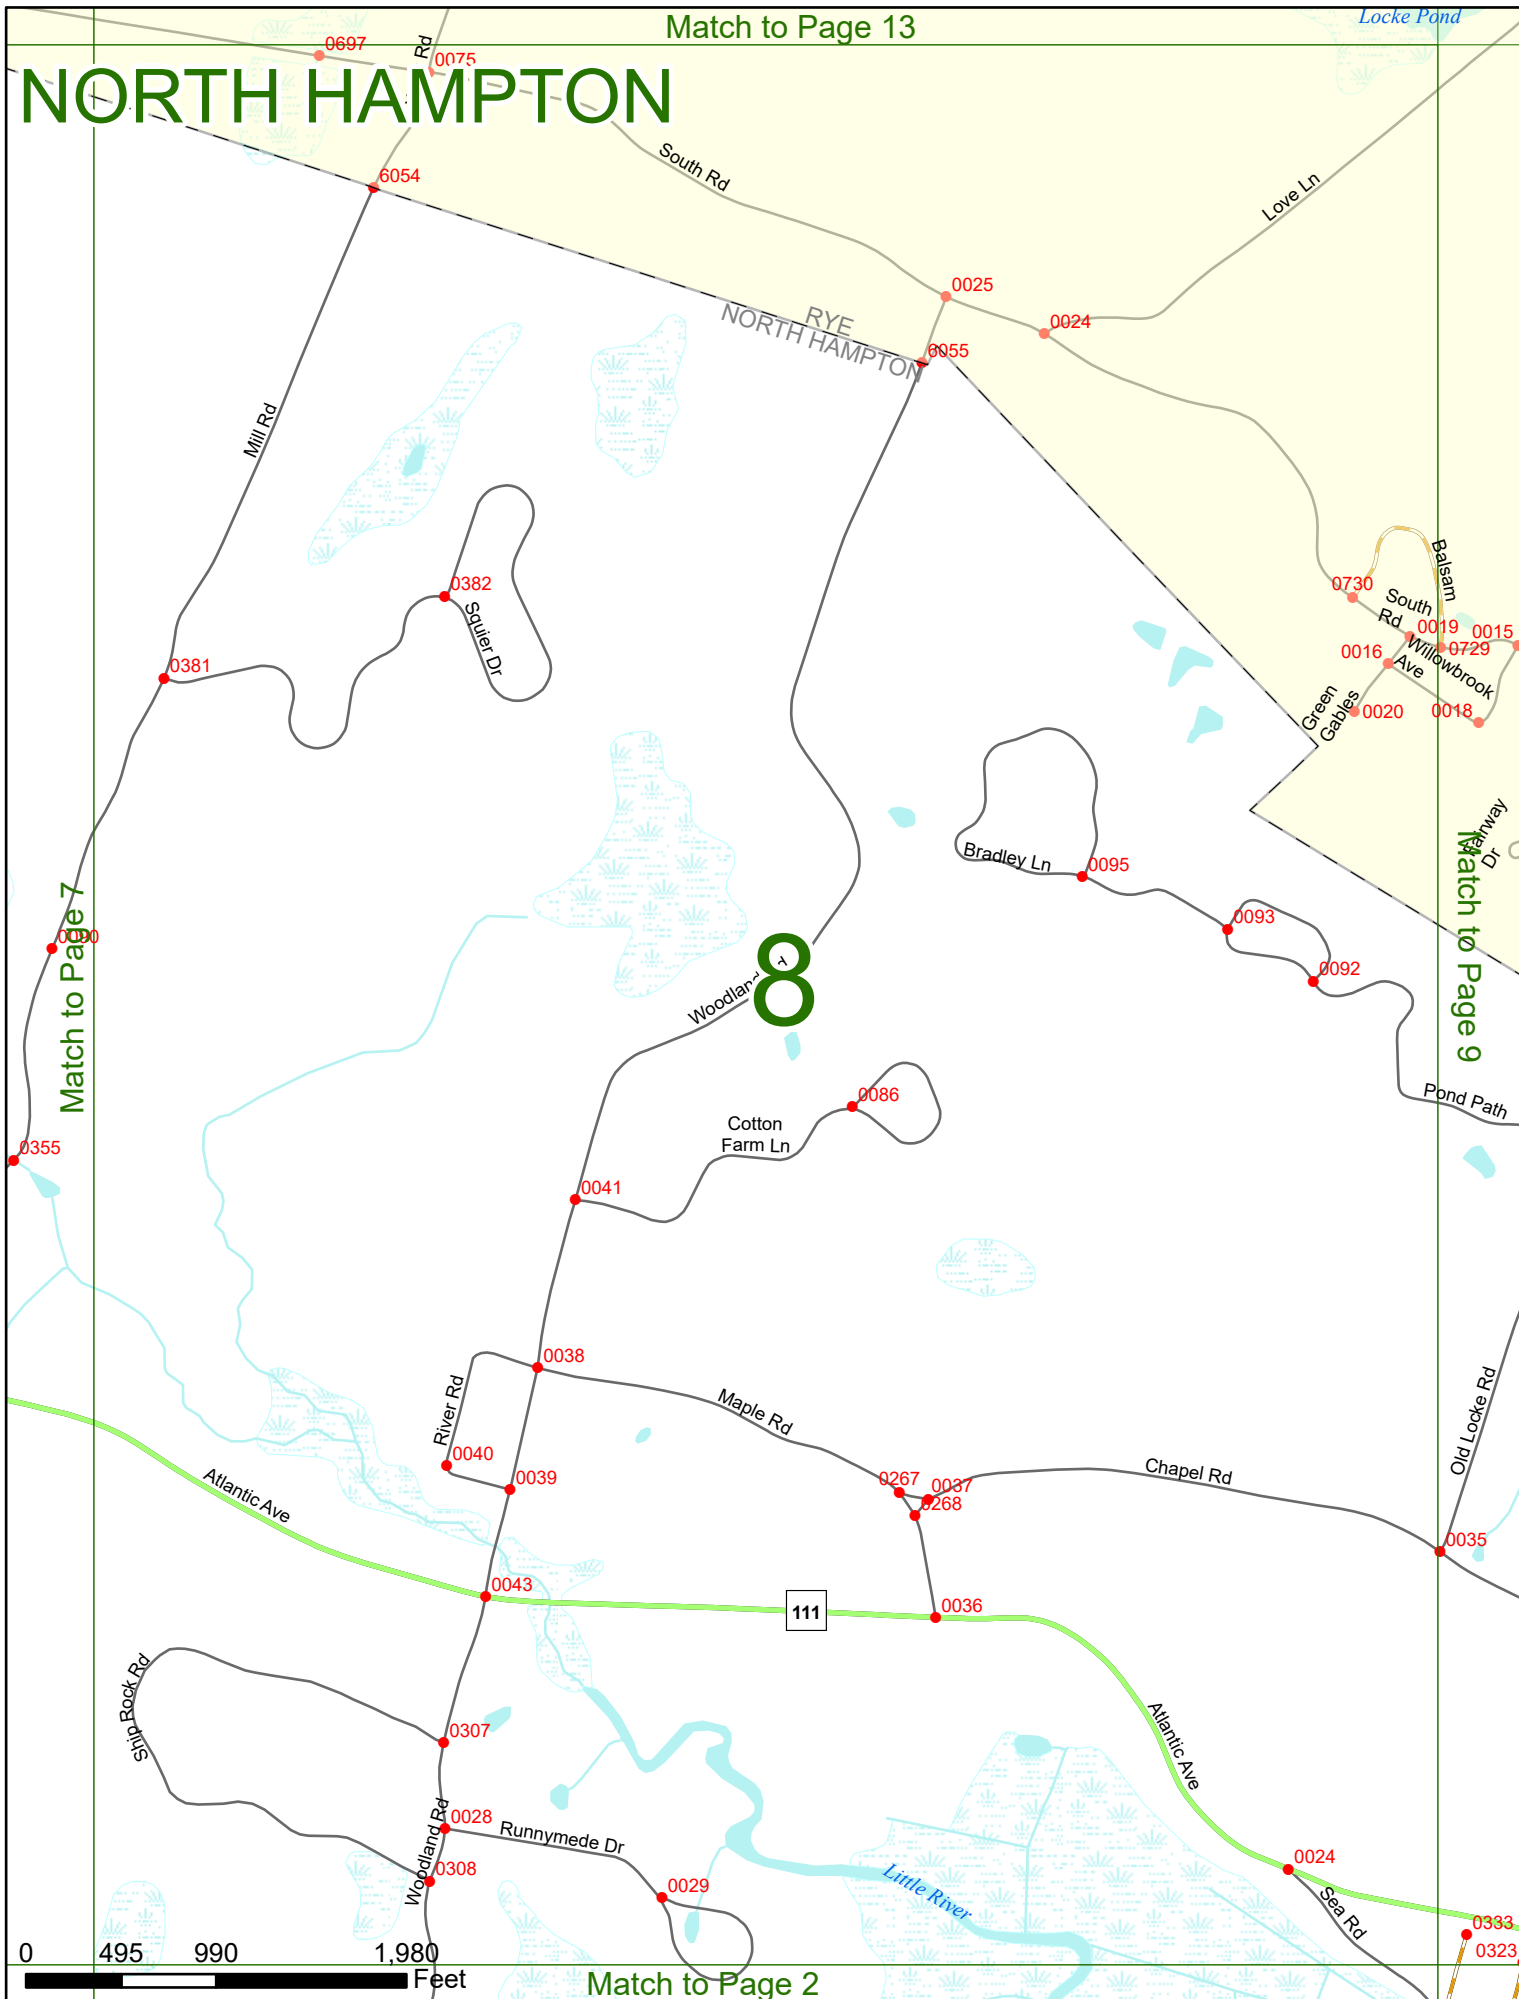

NORTH HAMPTON

Match to Page 7

Match to Page 9

Match to Page 2

0 495 990 1,980 Feet