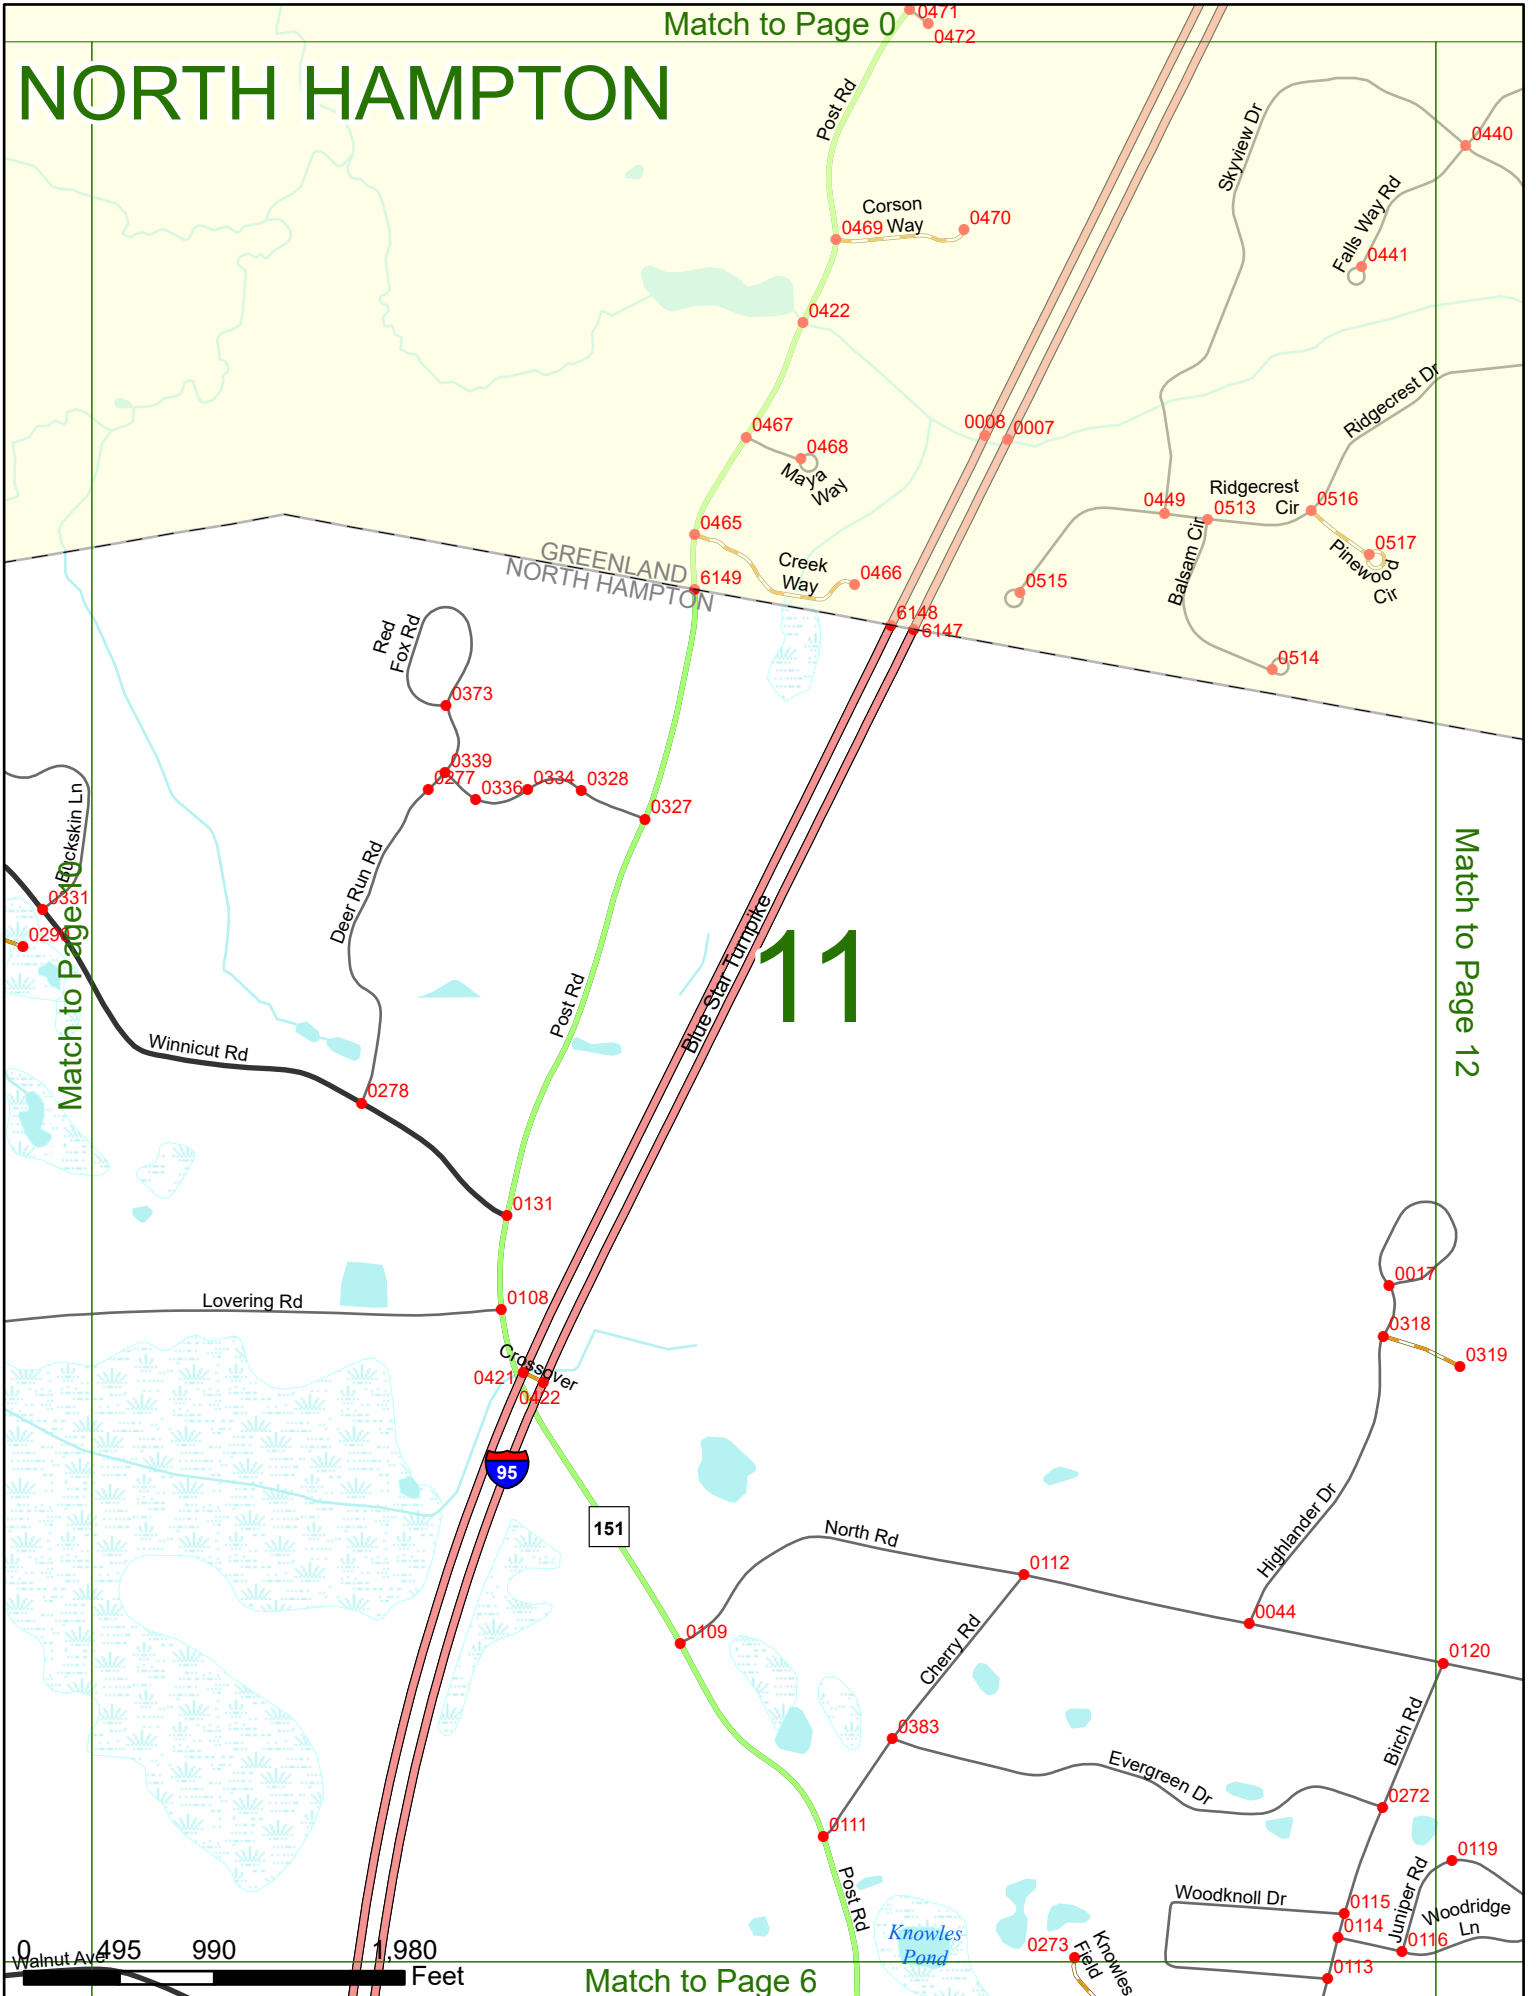

NORTH HAMPTON

Match to Page 0

Match to Page 12

Match to Page 6