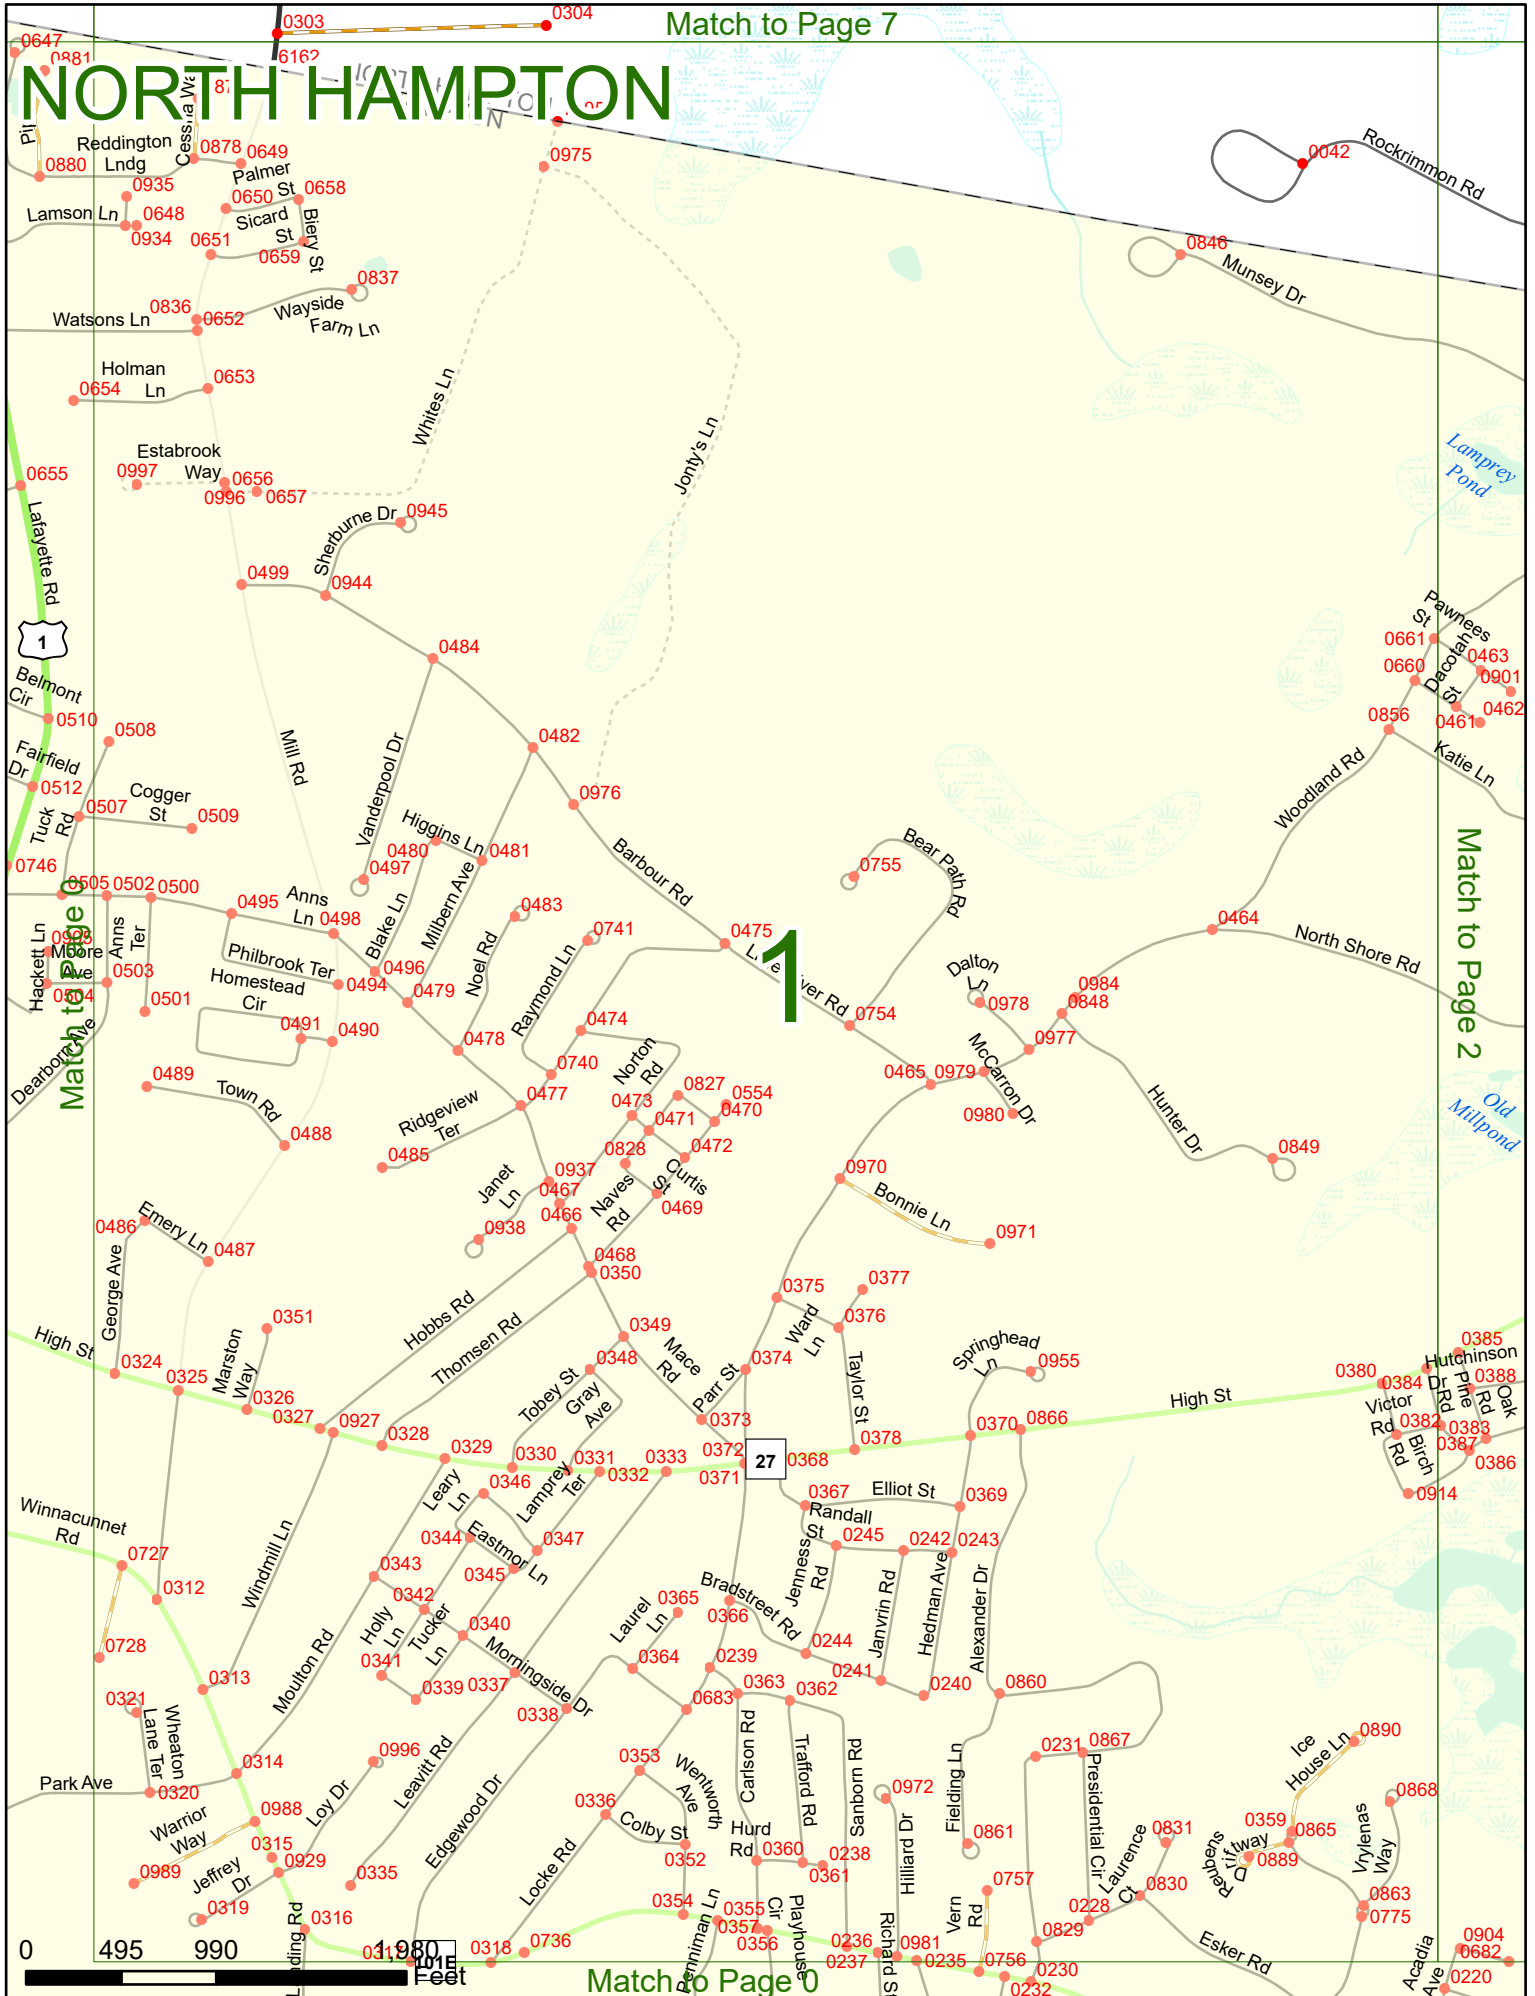

Match to Page 7

NORTH HAMPTON

Match to Page 6

Match to Page 2

Match to Page 0

0 495 990 Feet

1

27