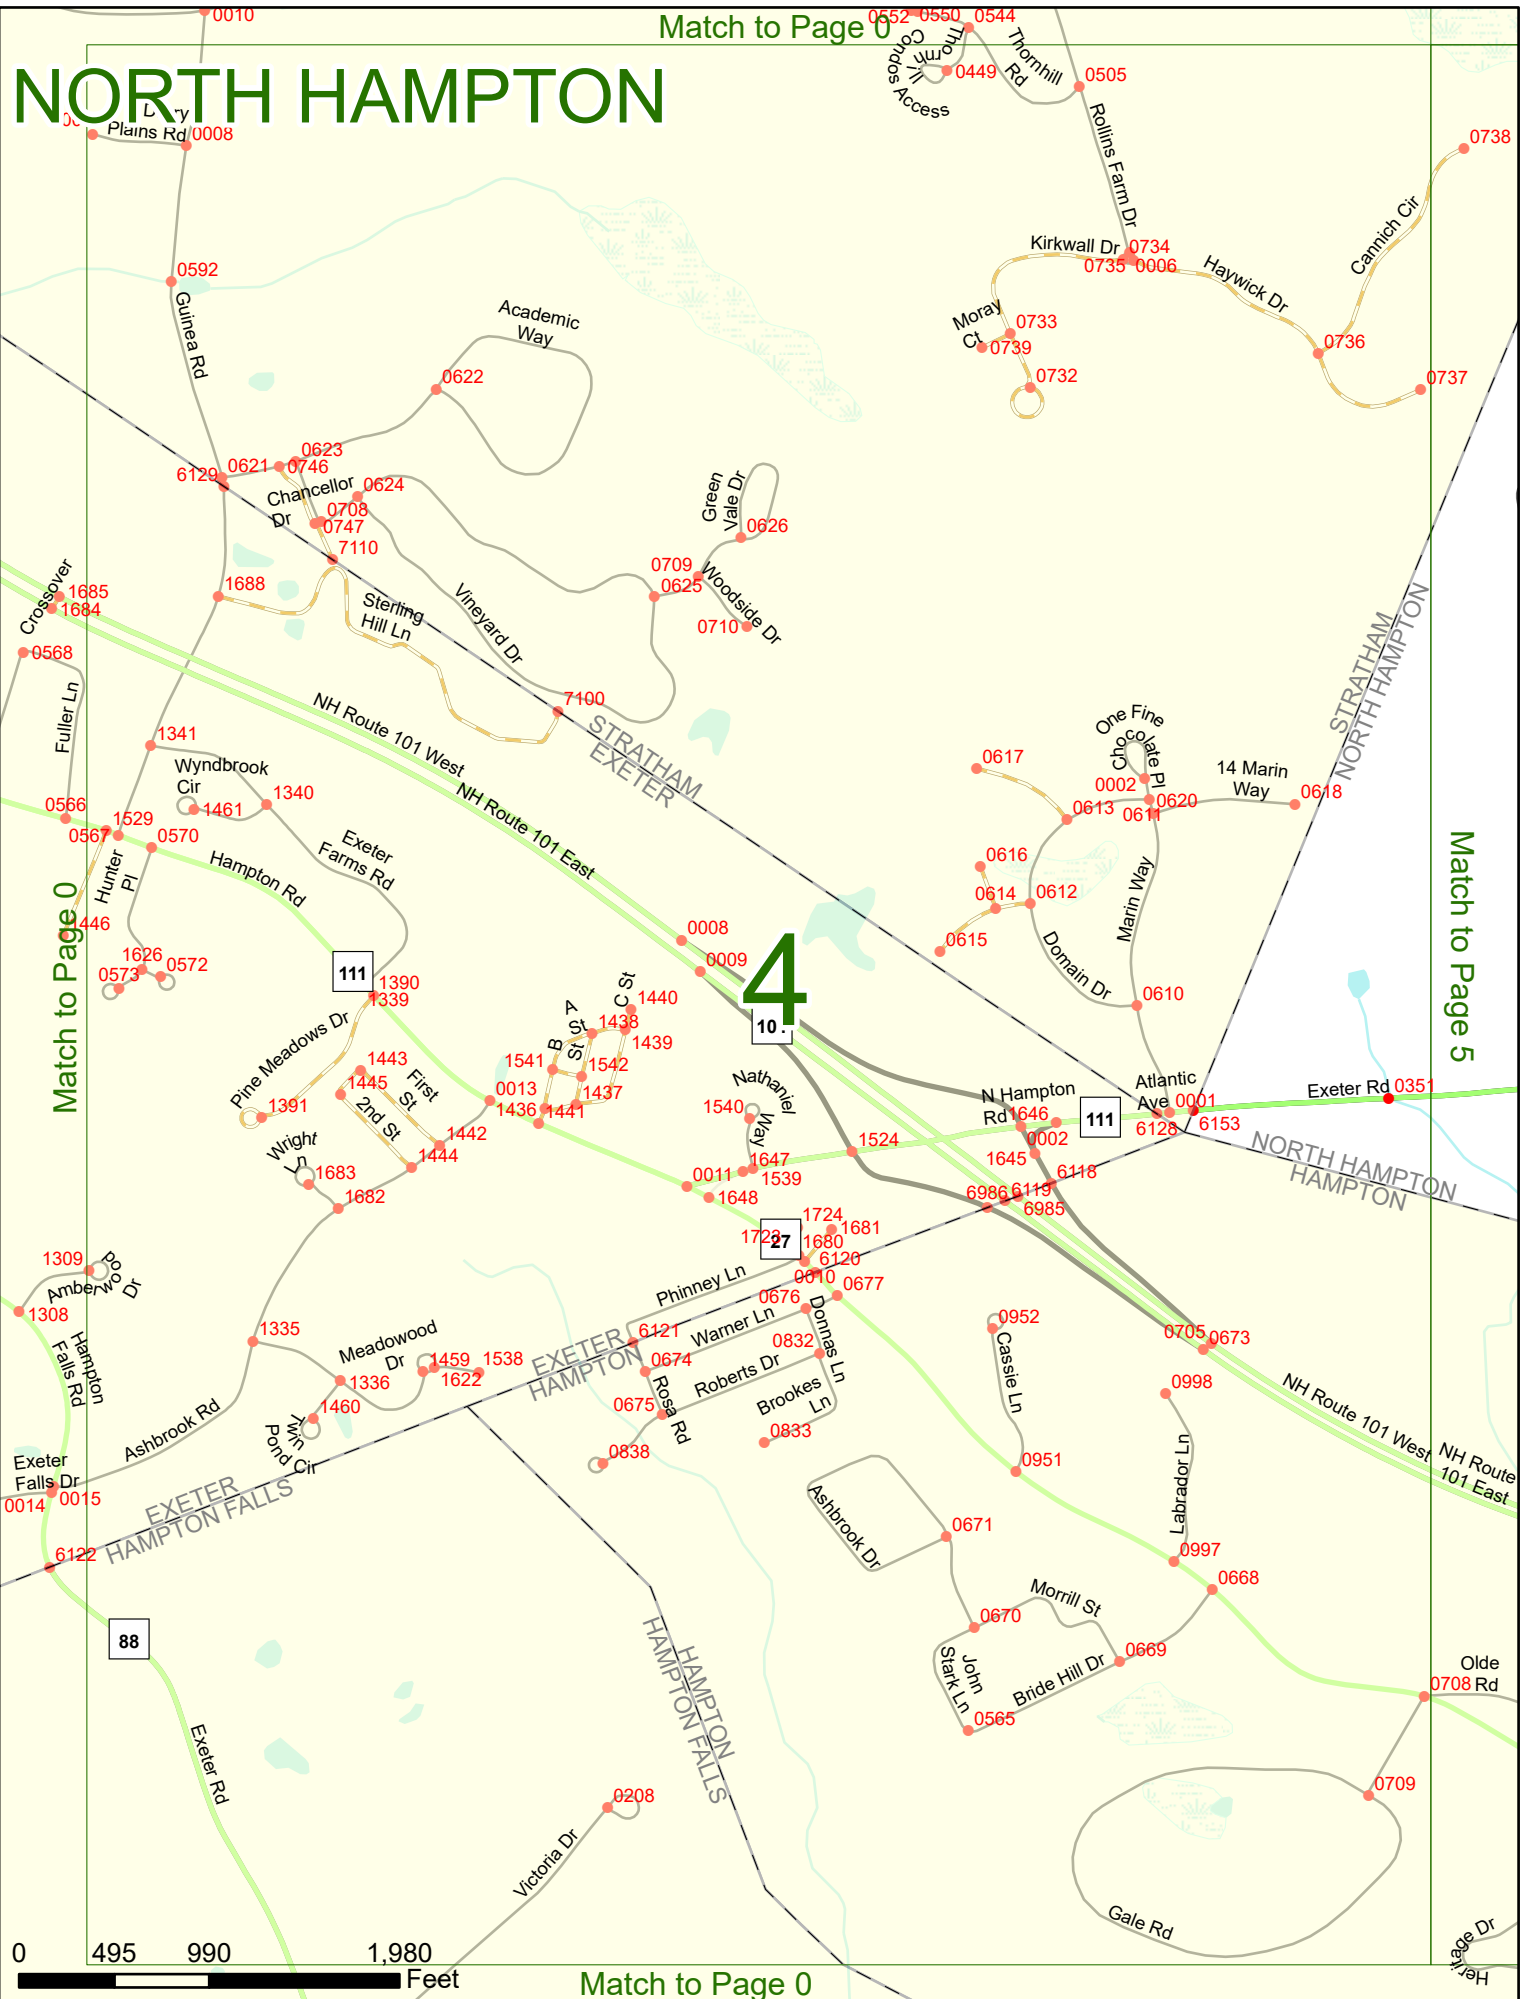

NORTH HAMPTON

Match to Page 0

Match to Page 0

Match to Page 5

4

0 495 990 1,980 Feet

Match to Page 0