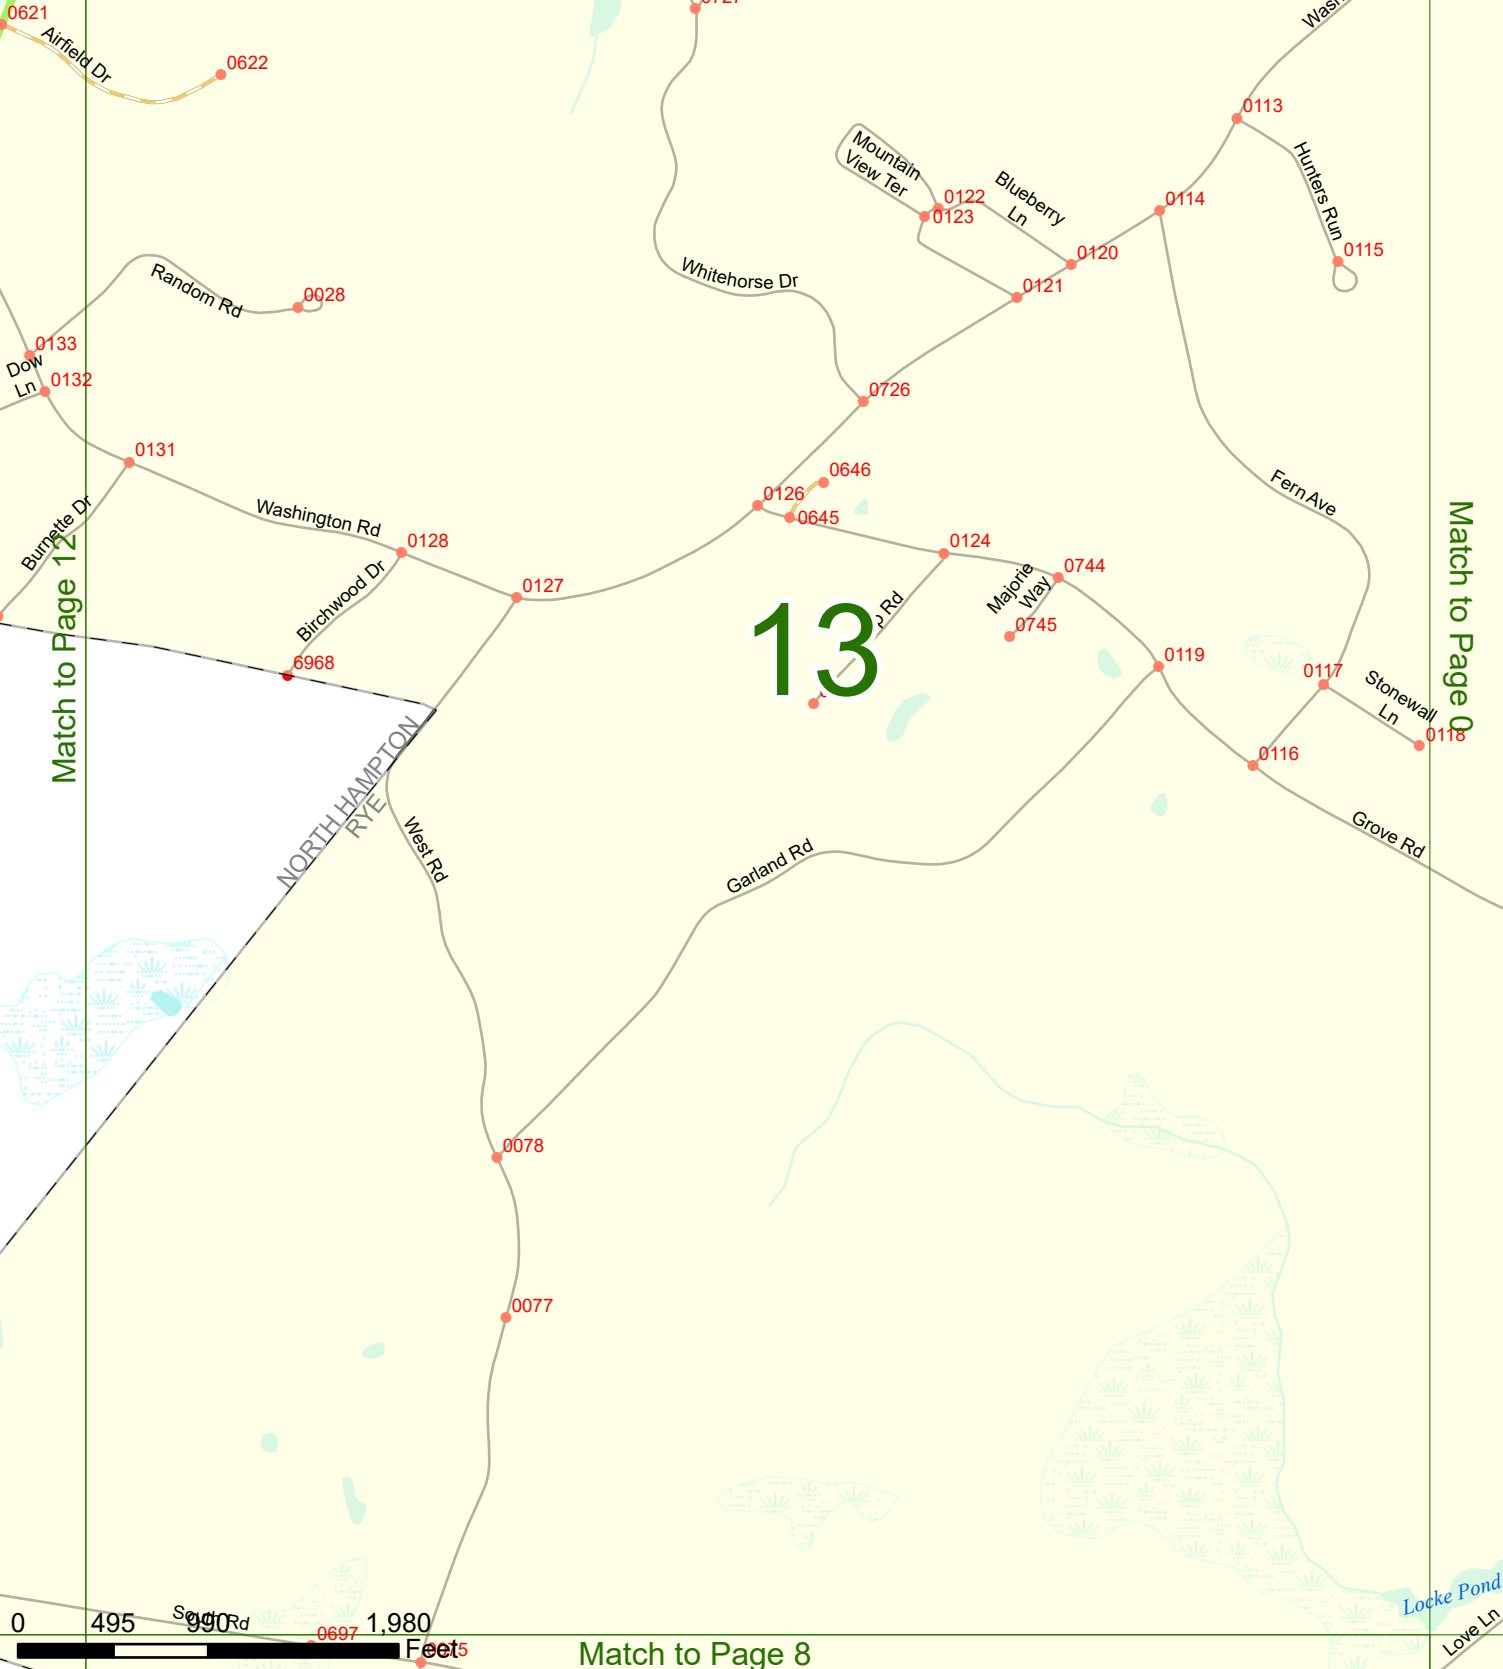

Match to Page 0

NORTH HAMPTON

0136

Match to Page 12

Match to Page 0

13

Match to Page 8

Locke Pond
Love Ln