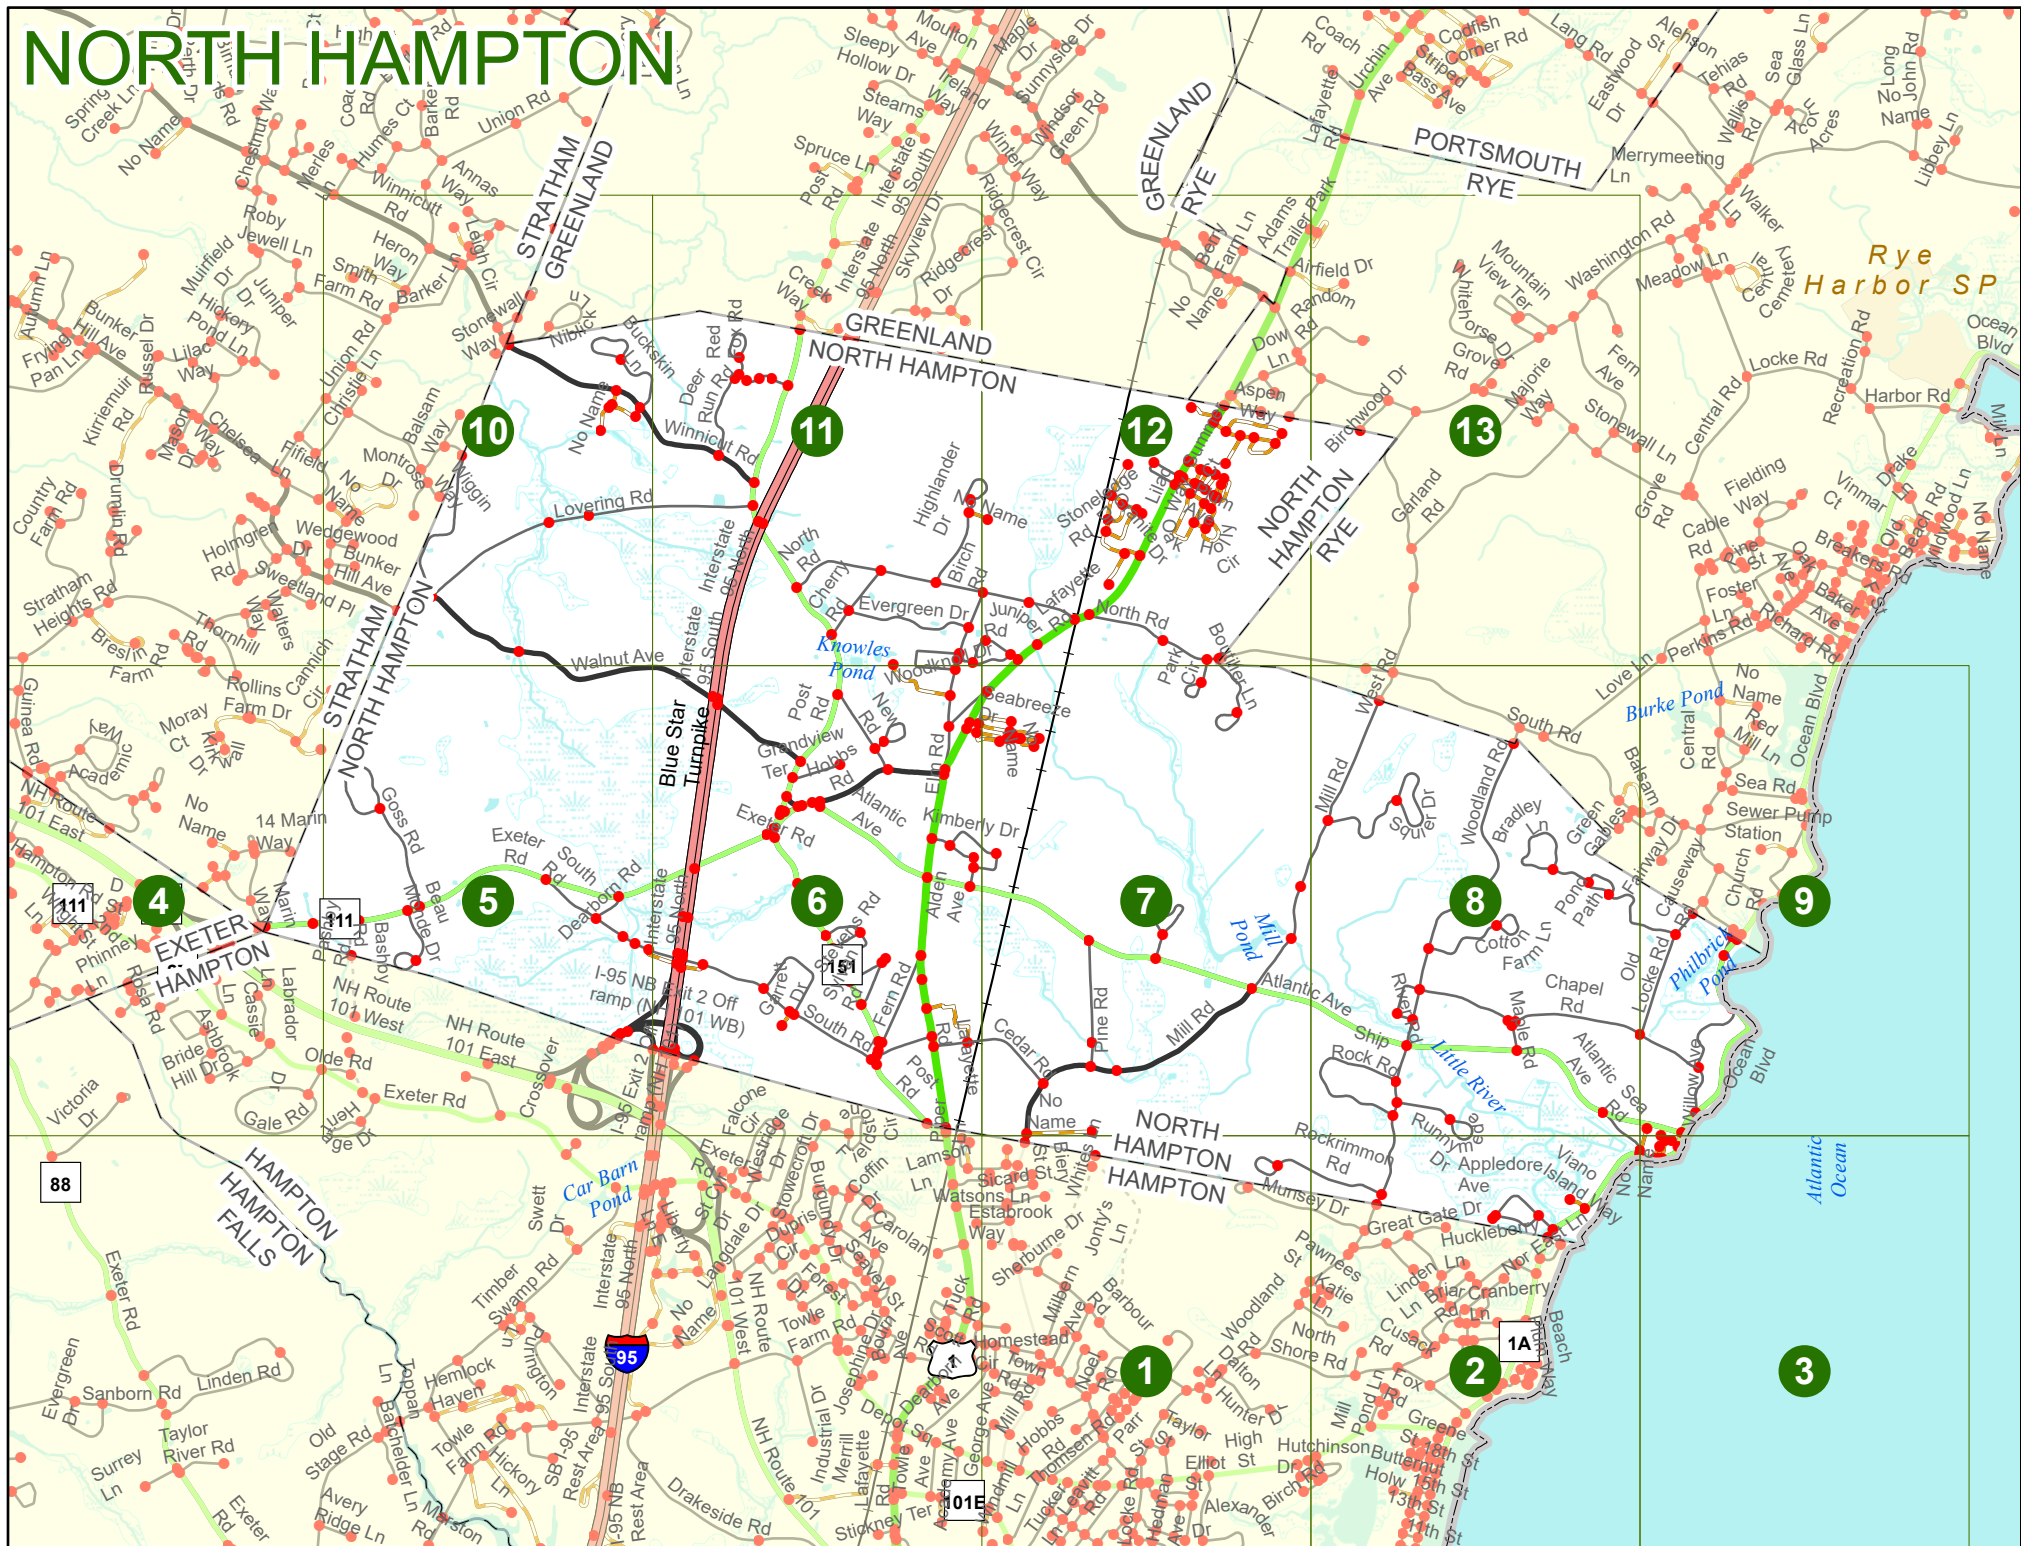

NORTH HAMPTON