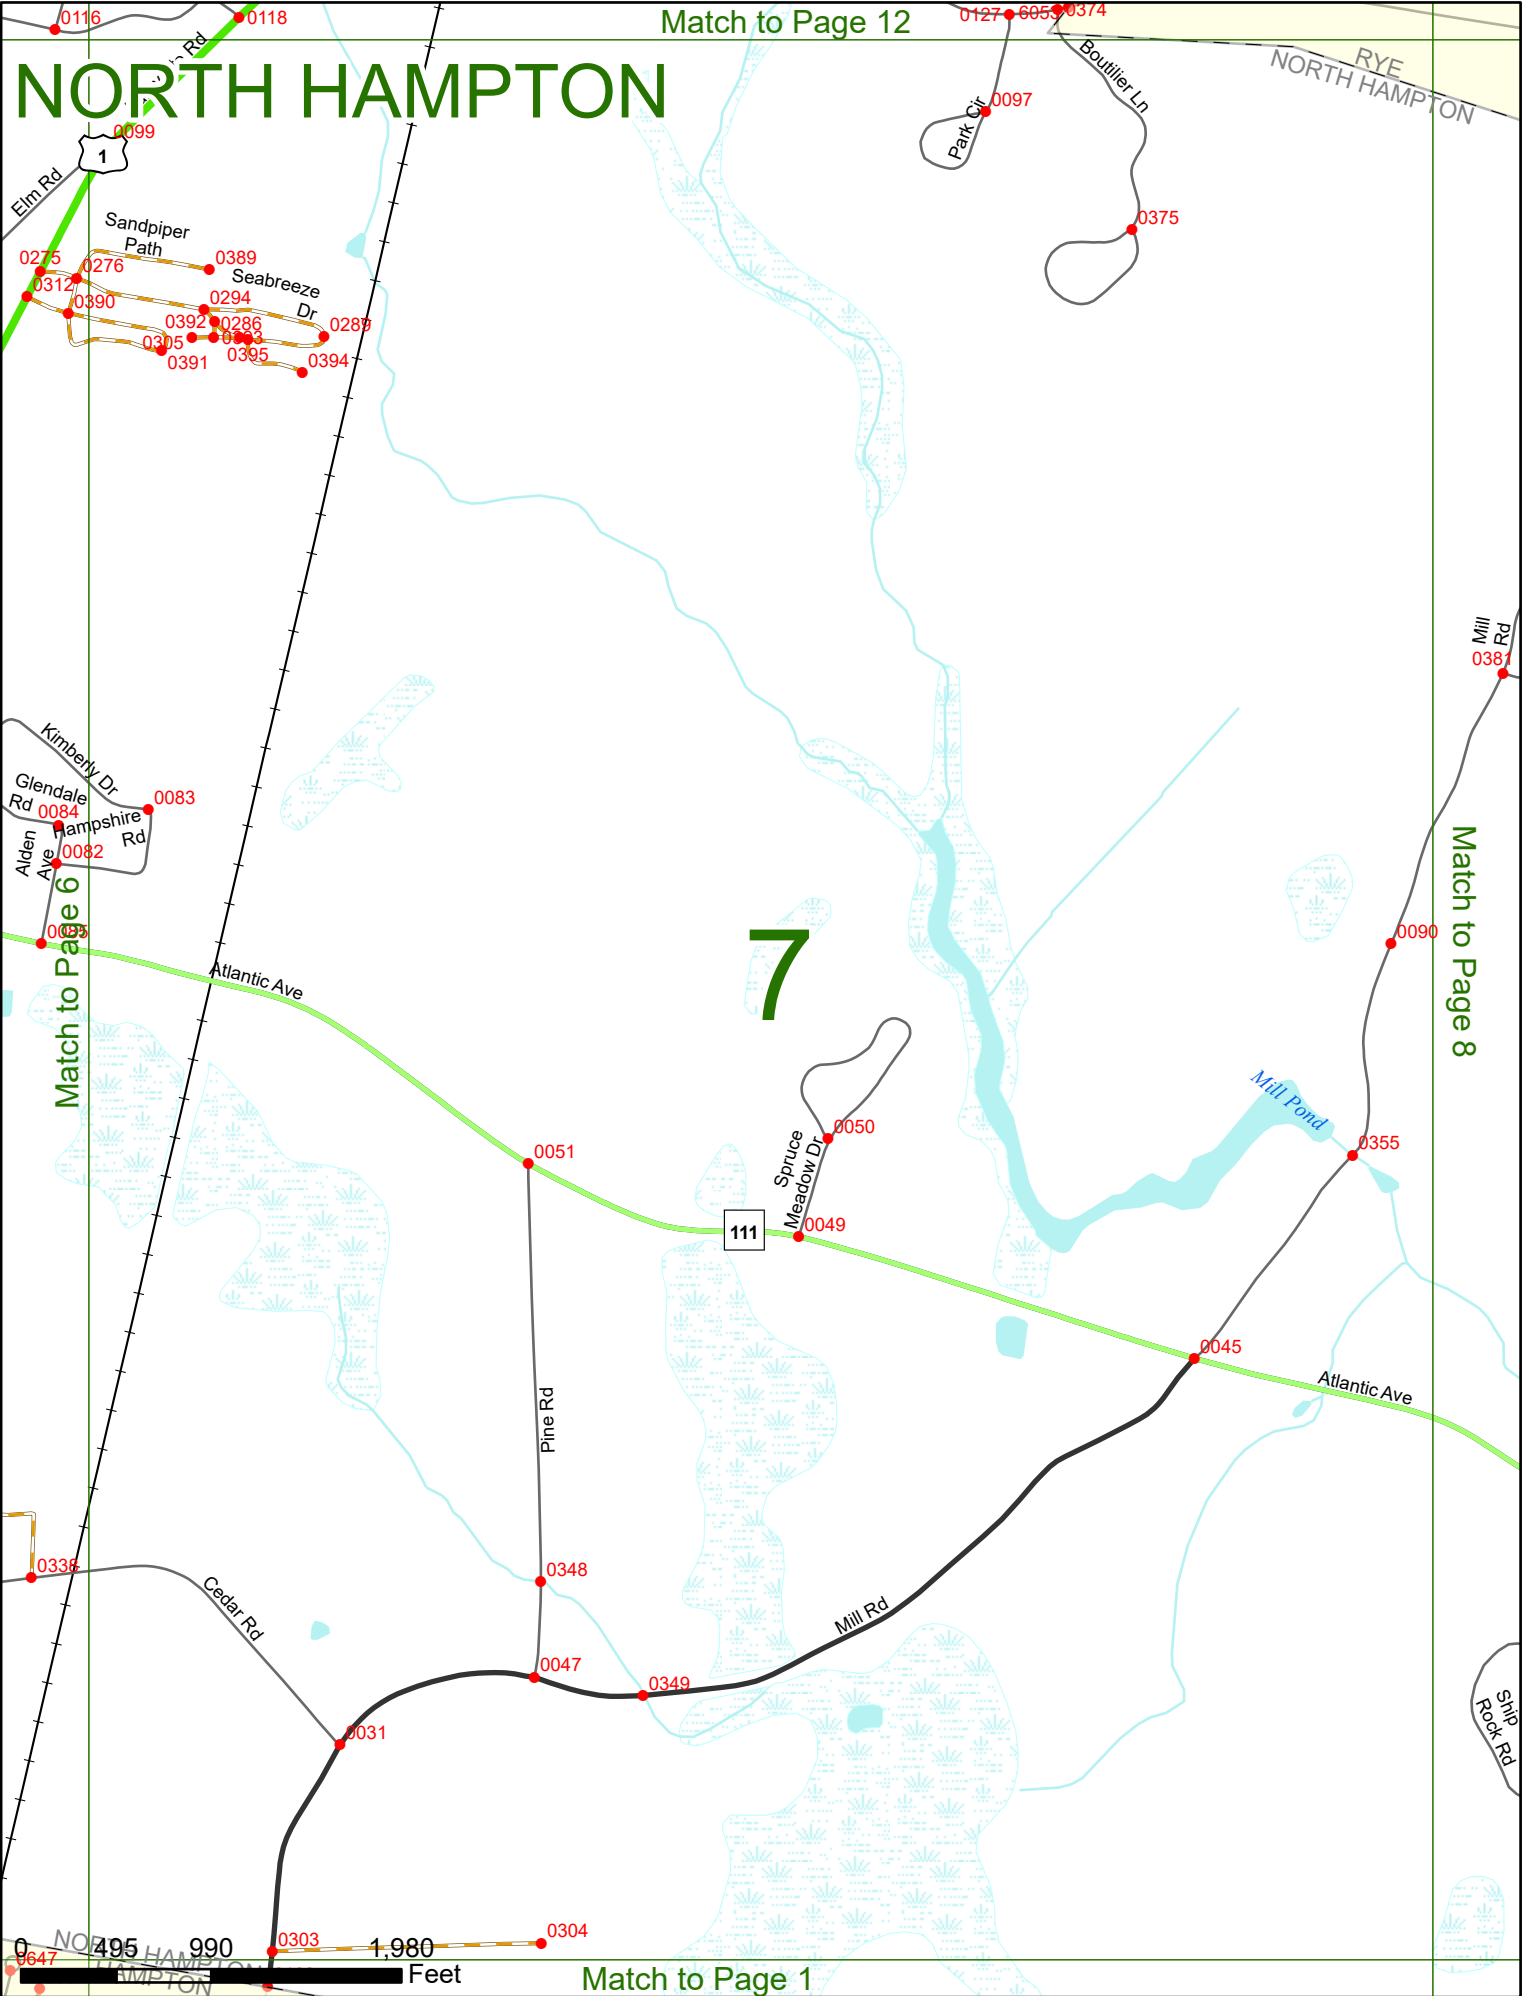

Match to Page 12

NORTH HAMPTON

7

RYE
NORTH HAMPTON

Match to Page 8

Match to Page 6

Match to Page 1