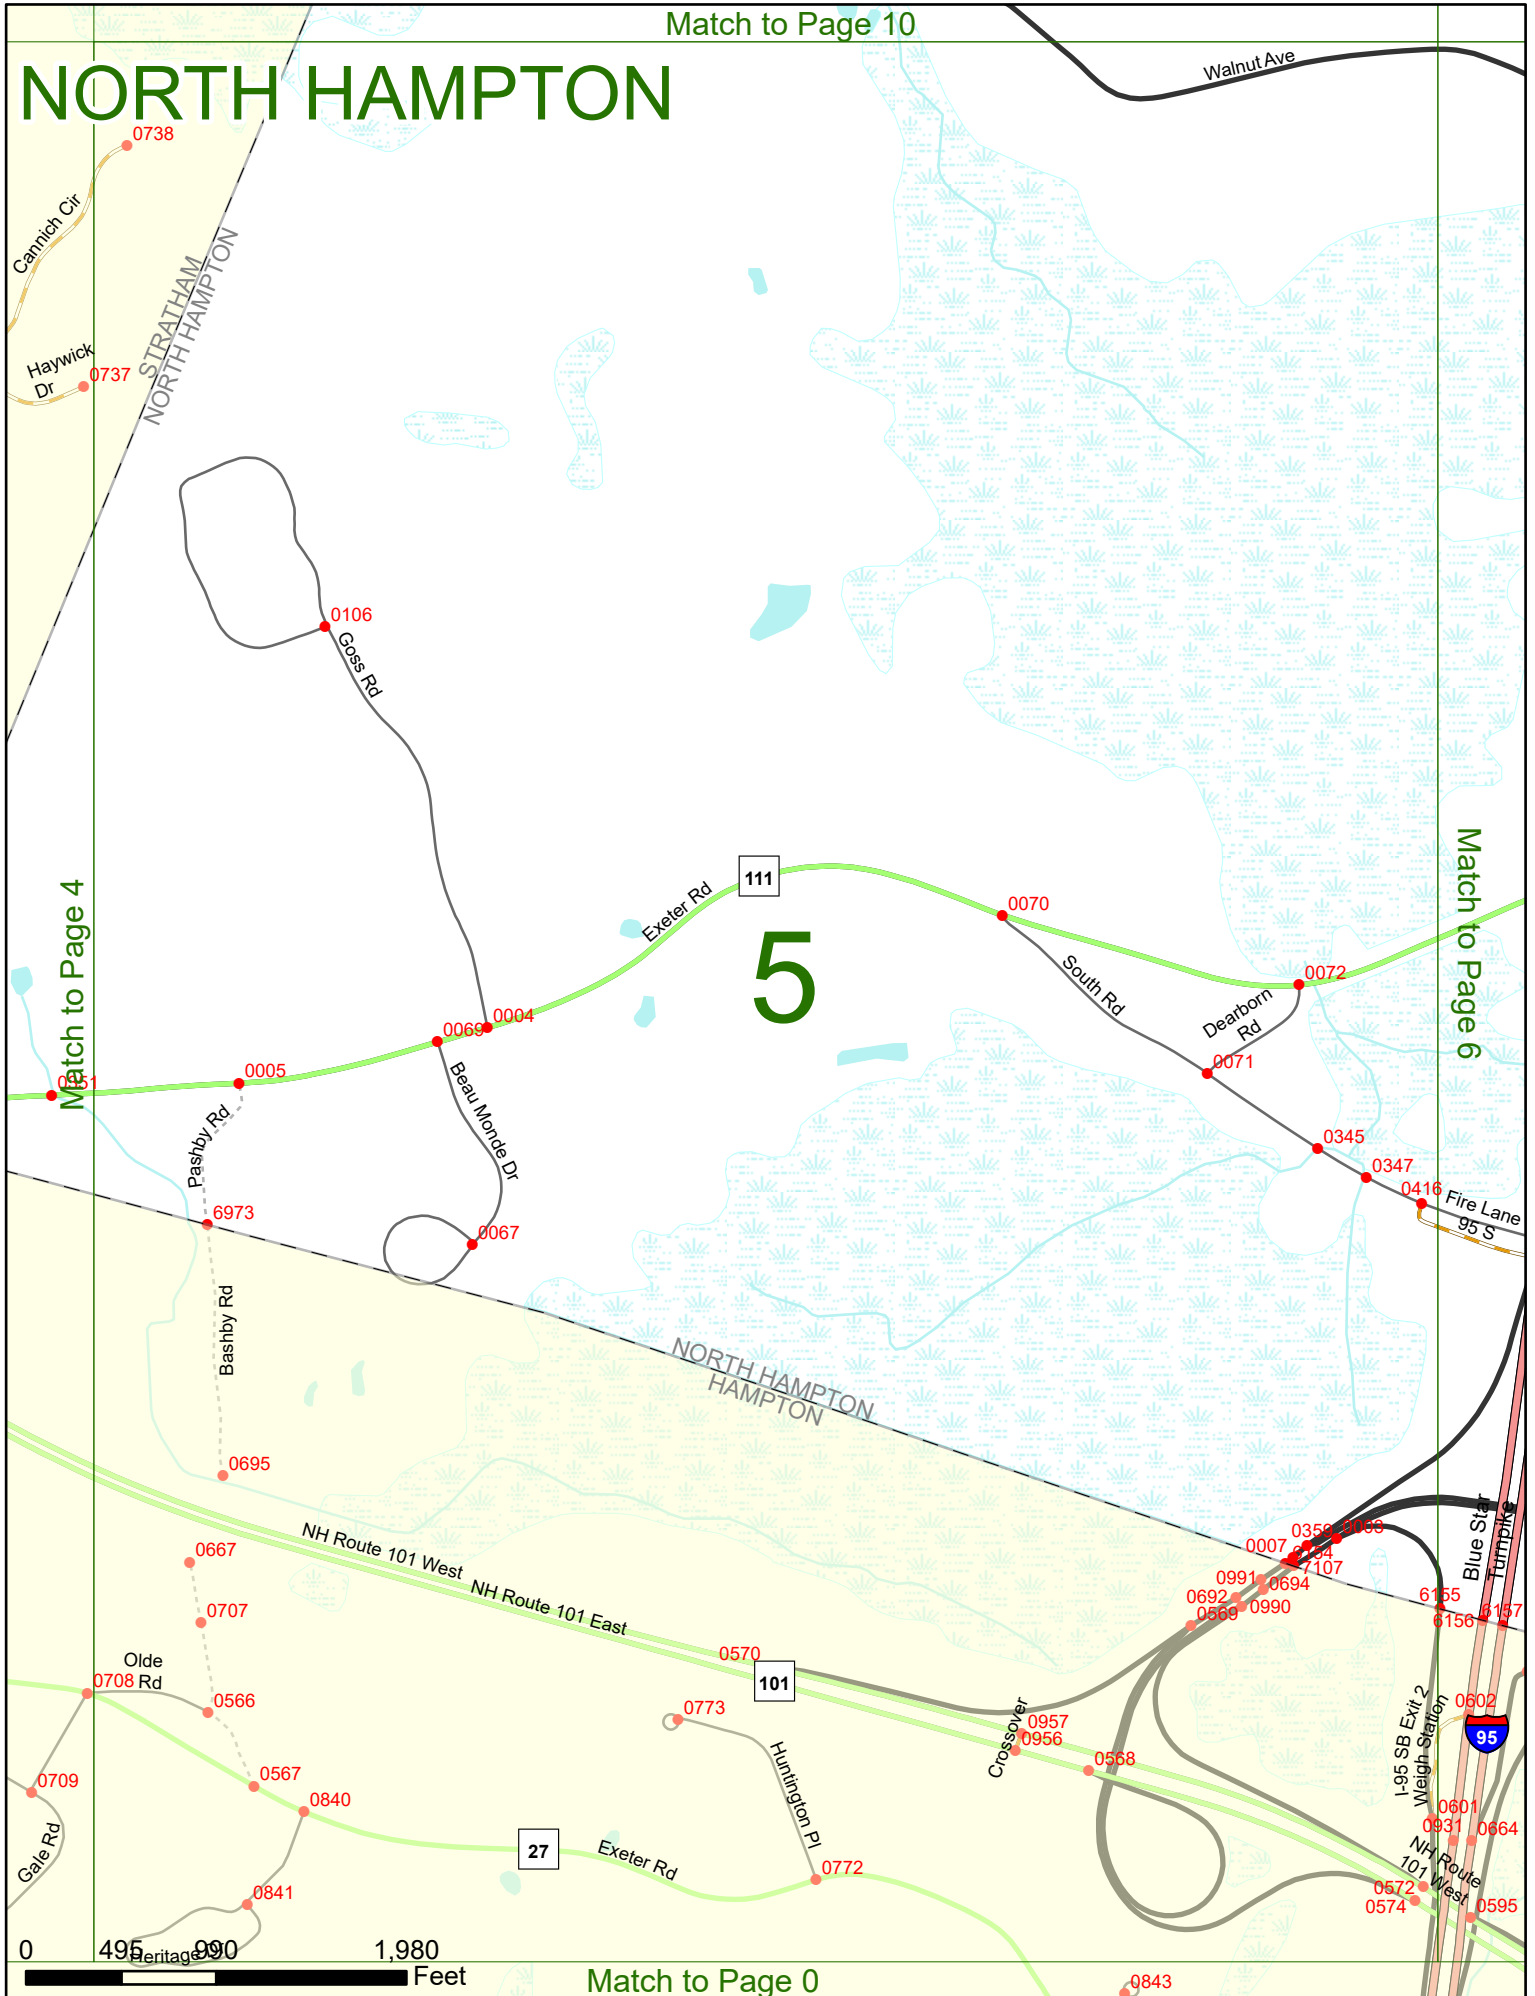

NORTH HAMPTON

Match to Page 4

Match to Page 6

5

0 495 990 1,980 Feet

Match to Page 0