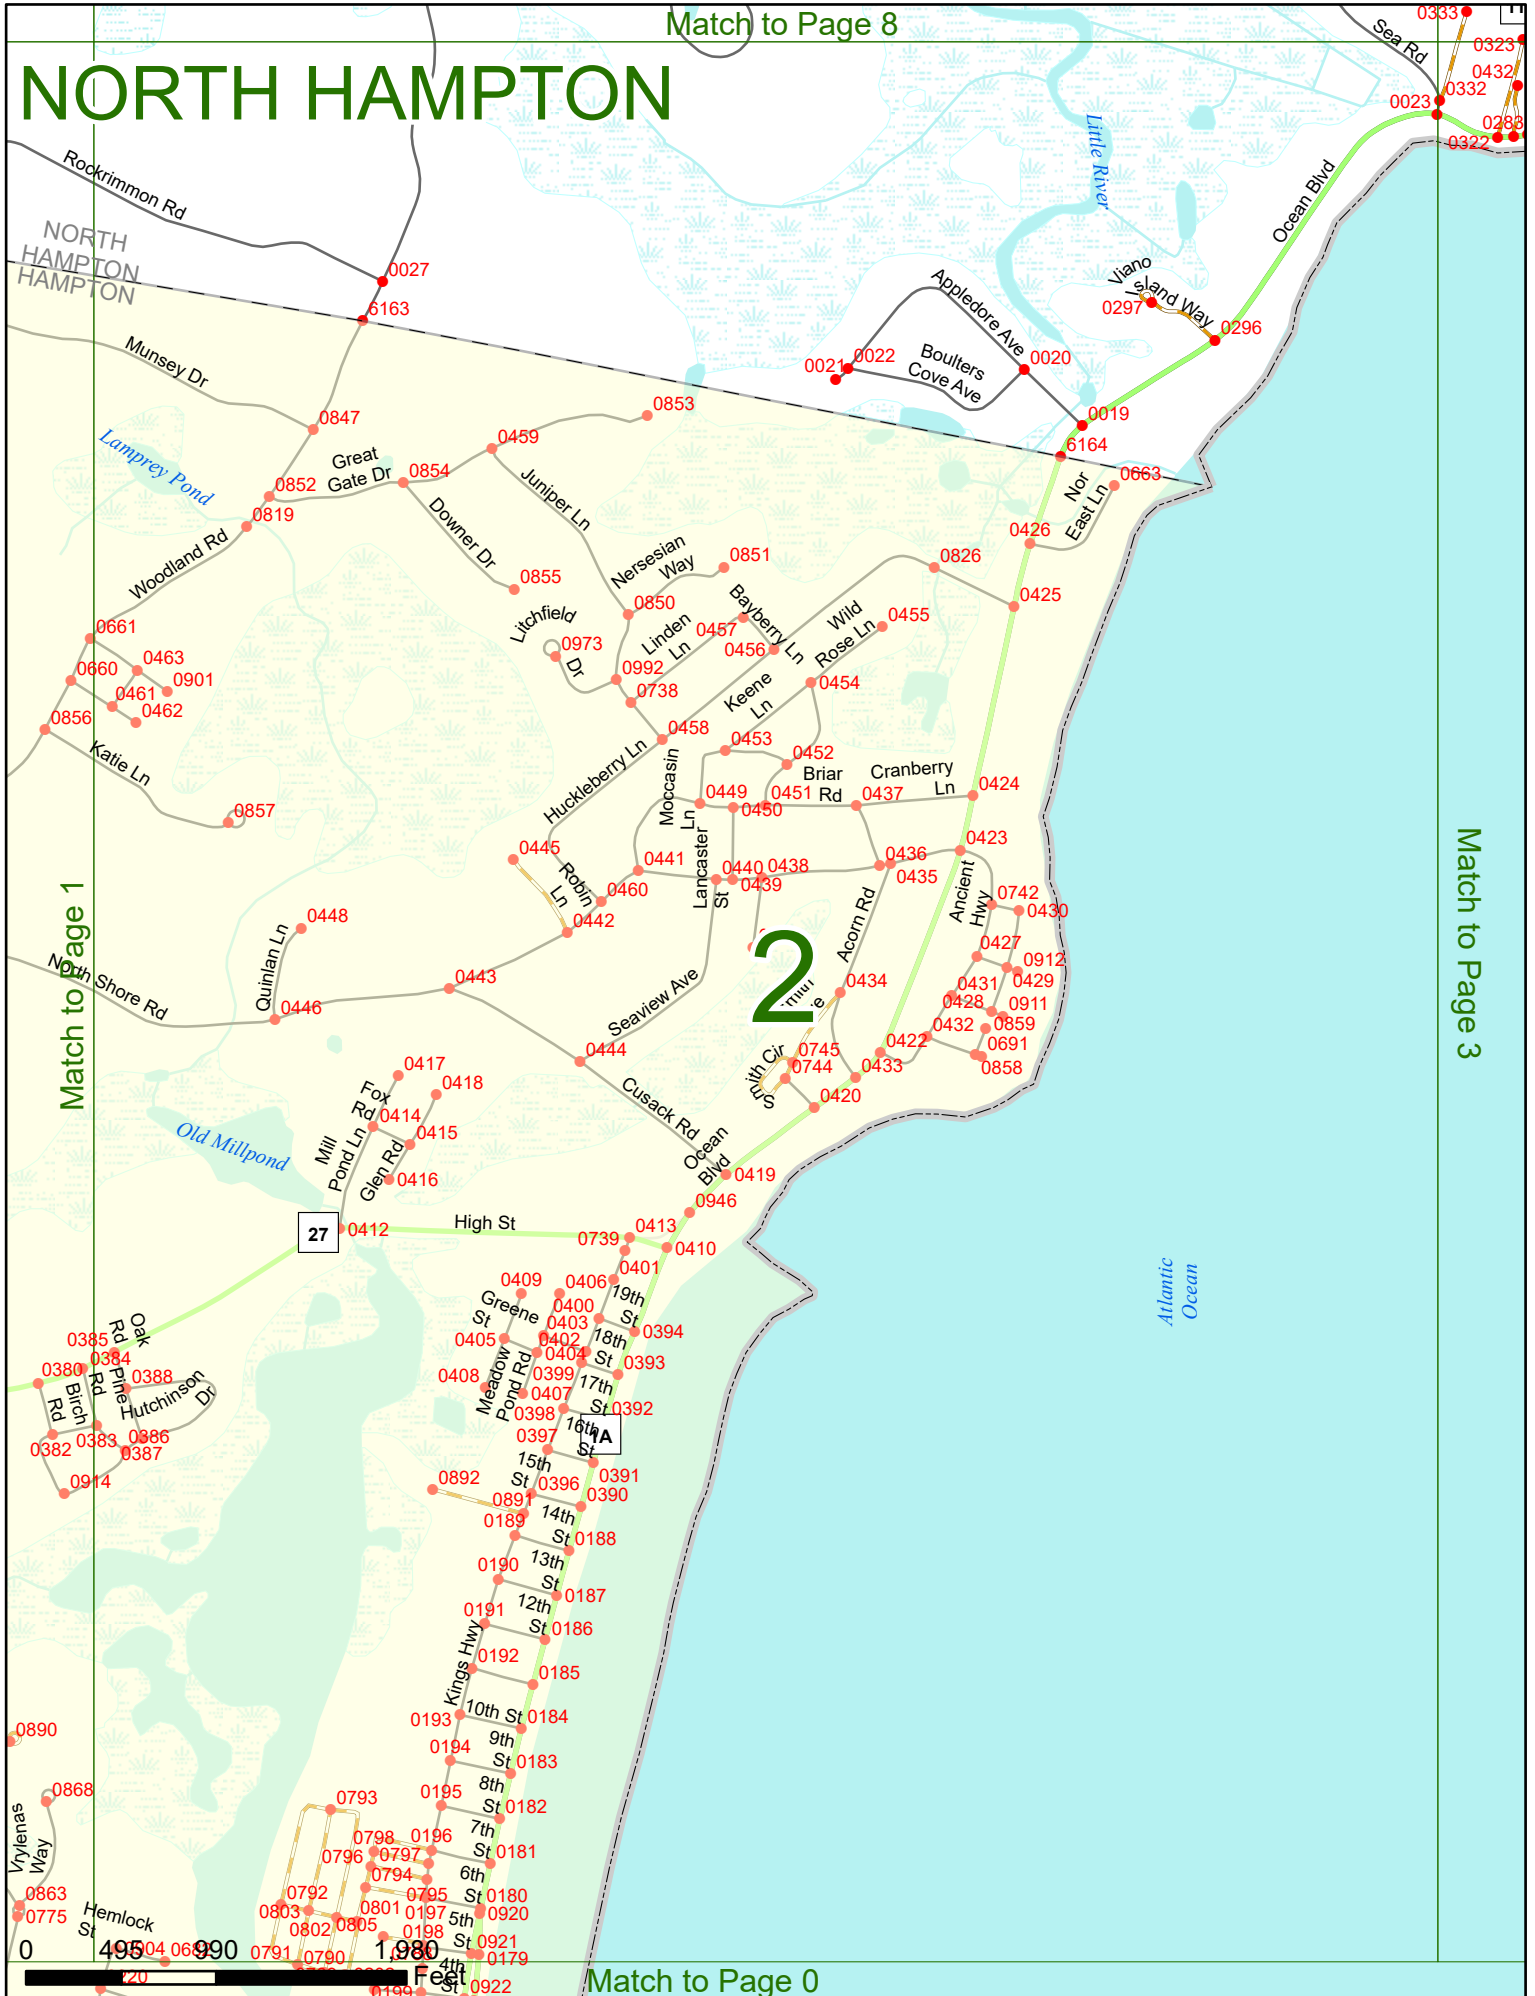

NORTH HAMPTON

Match to Page 1

Match to Page 3

Match to Page 0