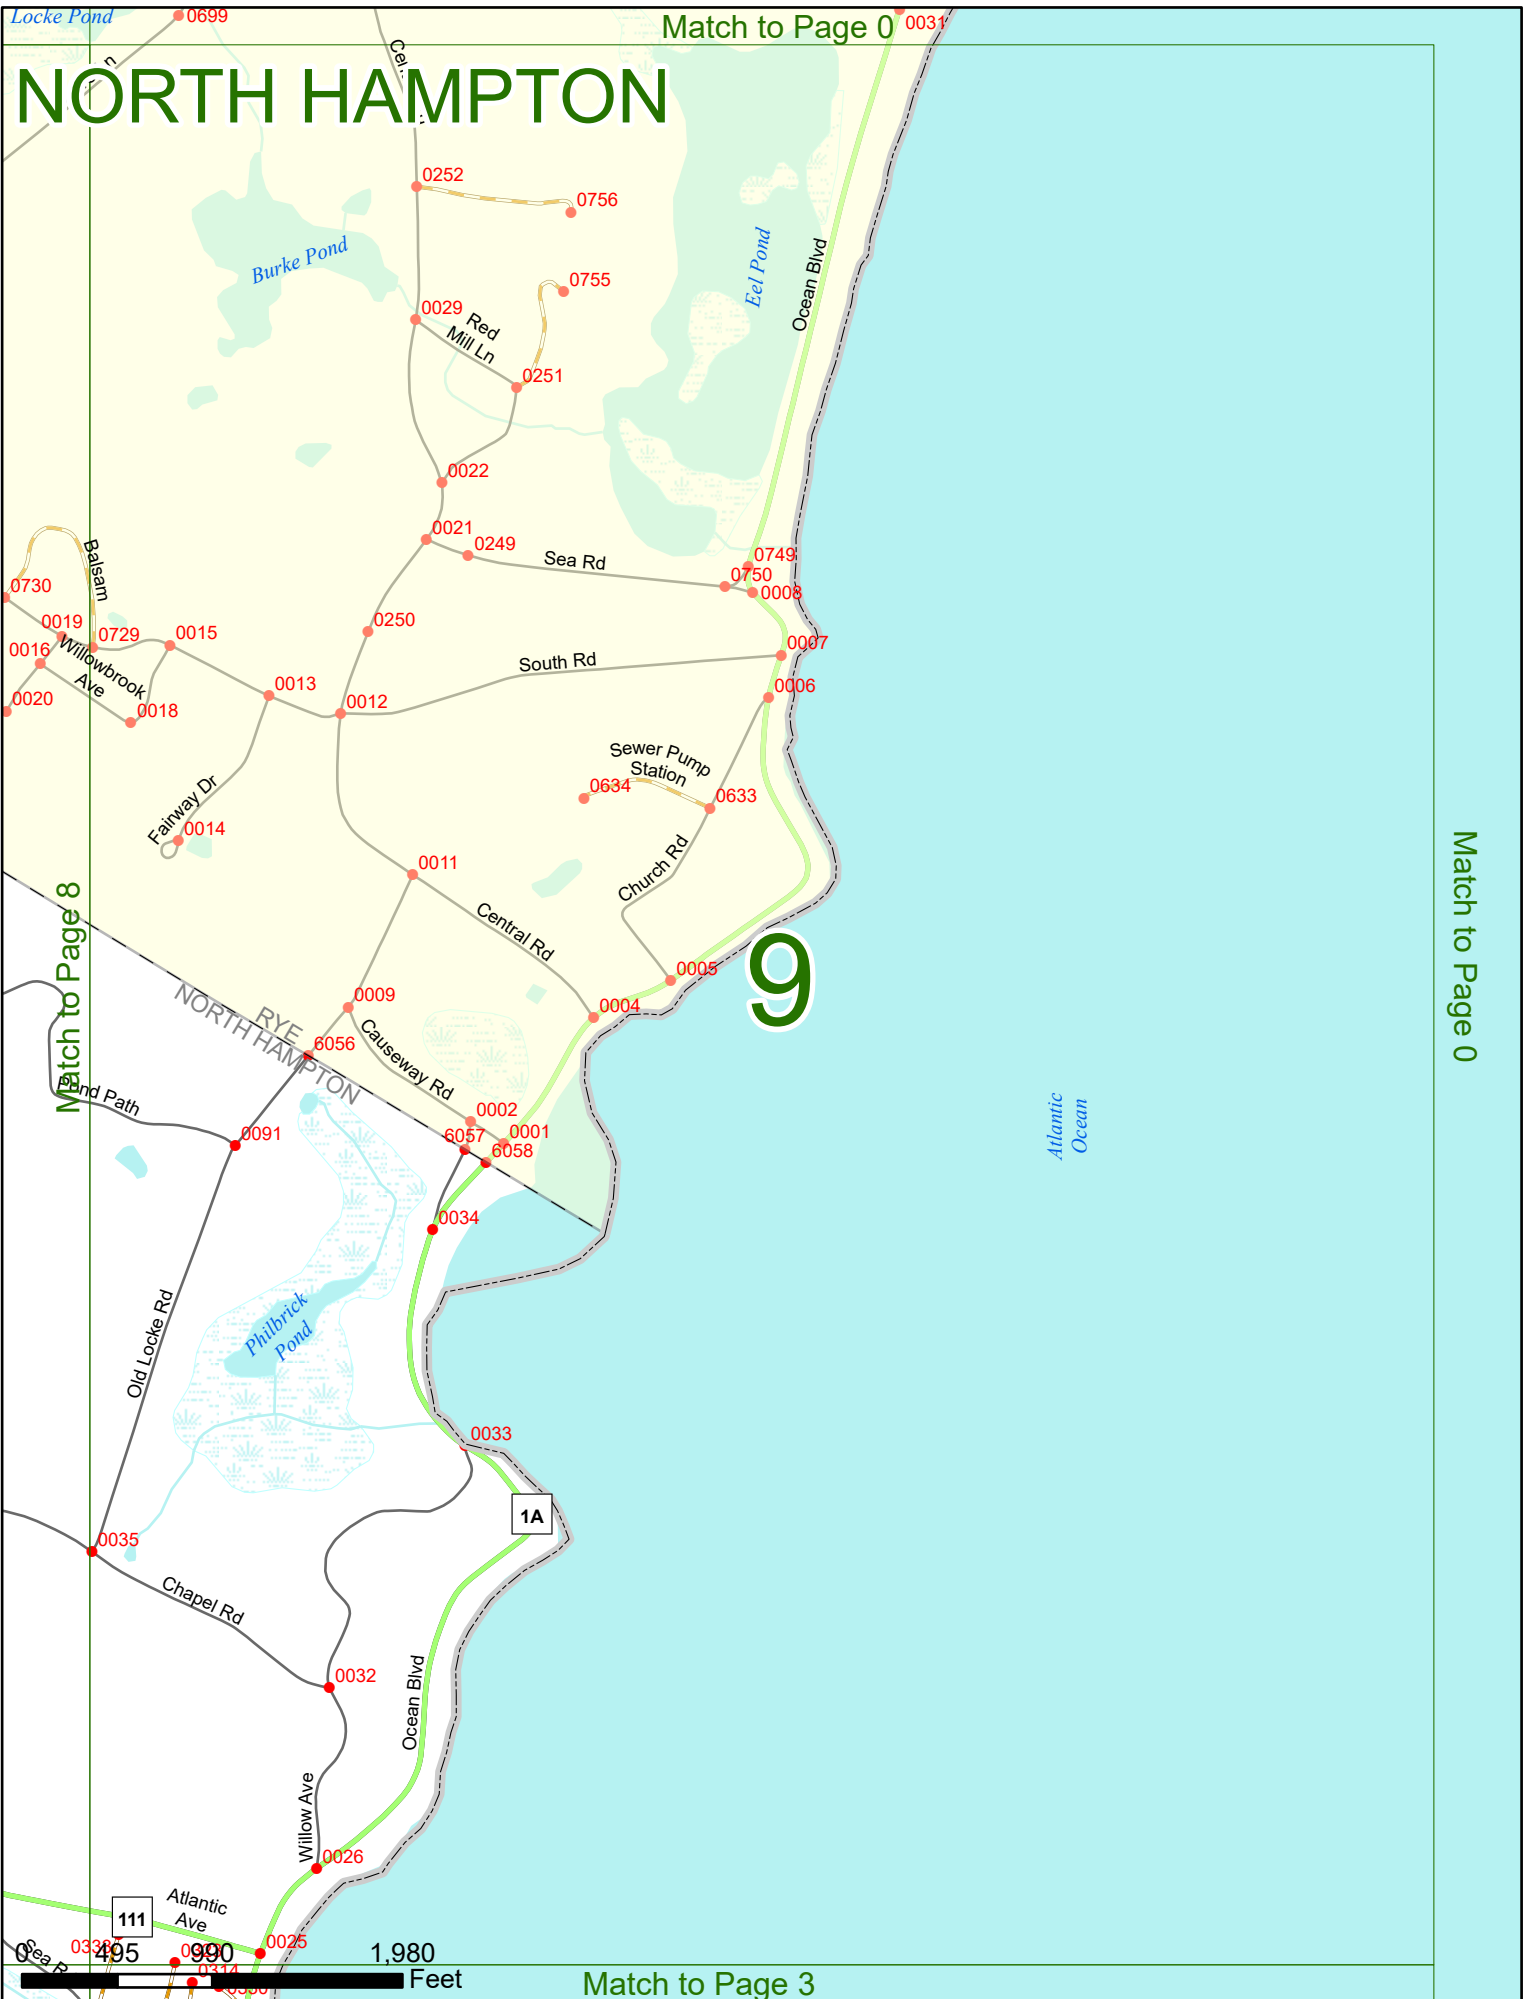

2023 Nodal Reference Bookmap

LEGEND

NHDOT will accept crash locations based on the State of NH Uniform Police Traffic Accident Report.

Crash occurred on:

Option 1 Street Address
 123 Main Street

Option 2 Route No and/or Distance from NESW Intesecting Road, Bridge,
 Street name Intersecting Street Town/County line
 Main Street 500 E Oak Street

Option 3 First Node Distance from First Node Second Node
 515 212 632

Option 4 Route No and/or Mile Marker on Interstate Only NESW Mile (Marker)
 Street name
 189S 700 feet S 36.8

Option 3 – Example

Street Name Loudon Road
First Node 803
Distance from First Node 318 Ft
Second Node 813

3

Atlantic
Ocean

Match to Page 0

Match to Page 0

NORTH HAMPTON

Match to Page 0

Match to Page 0

Match to Page 5

Match to Page 2

0 495 990 1,980 Feet

Locke Pond

Match to Page 0

NORTH HAMPTON

9

Match to Page 0

Atlantic Ocean