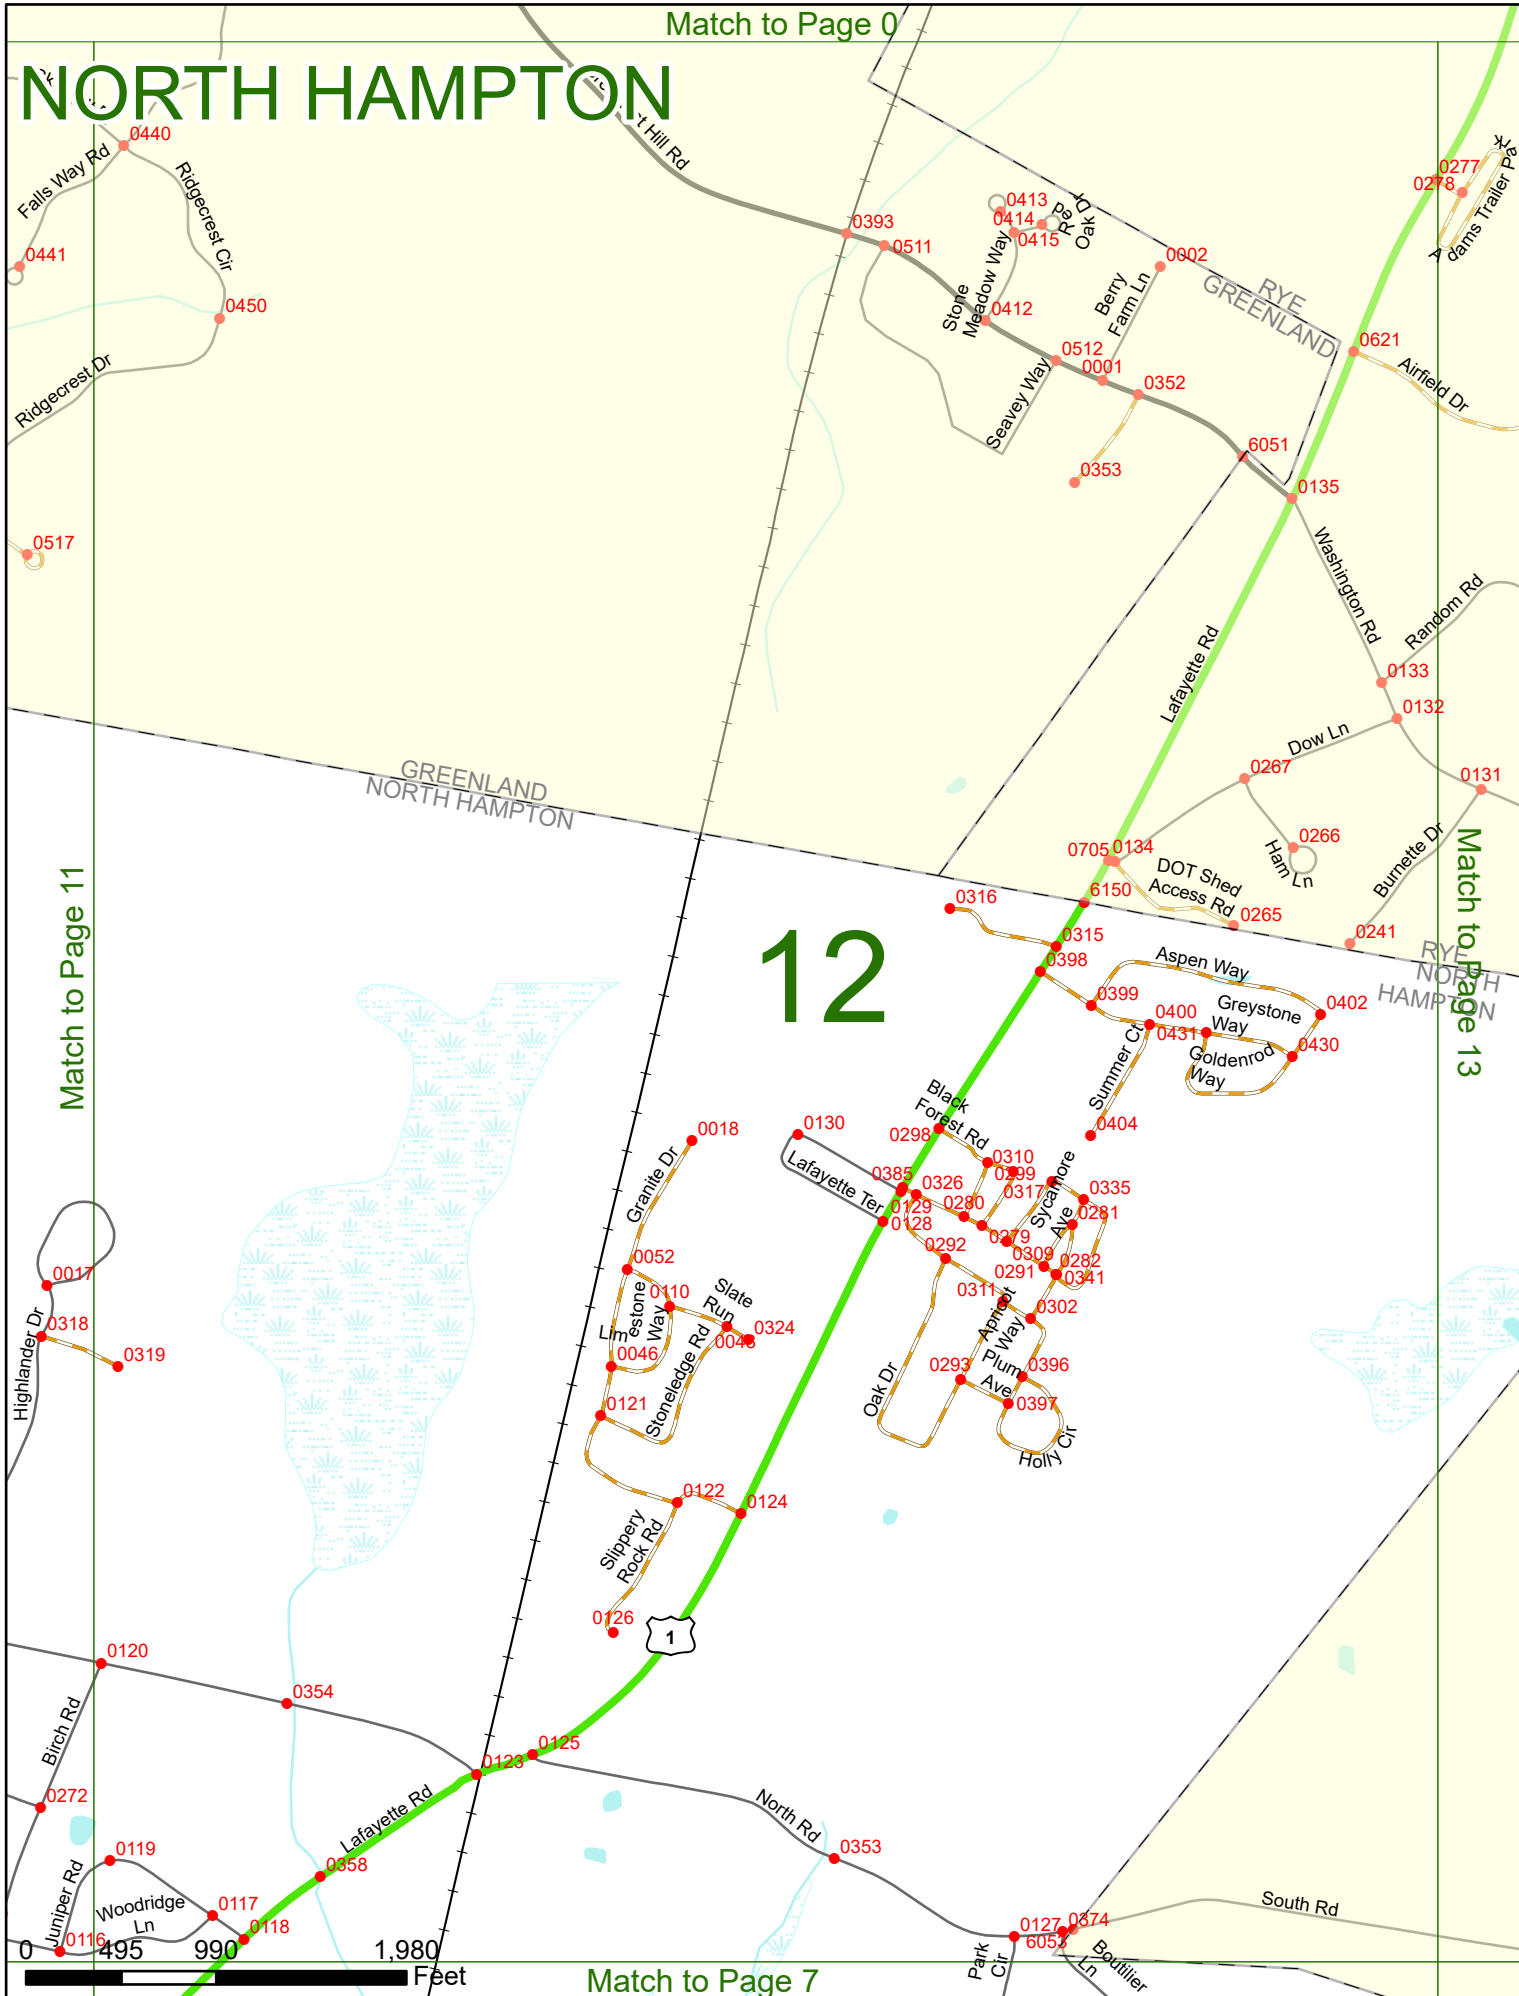

Match to Page 0

NORTH HAMPTON

12

Match to Page 11

Match to Page 13

Match to Page 7