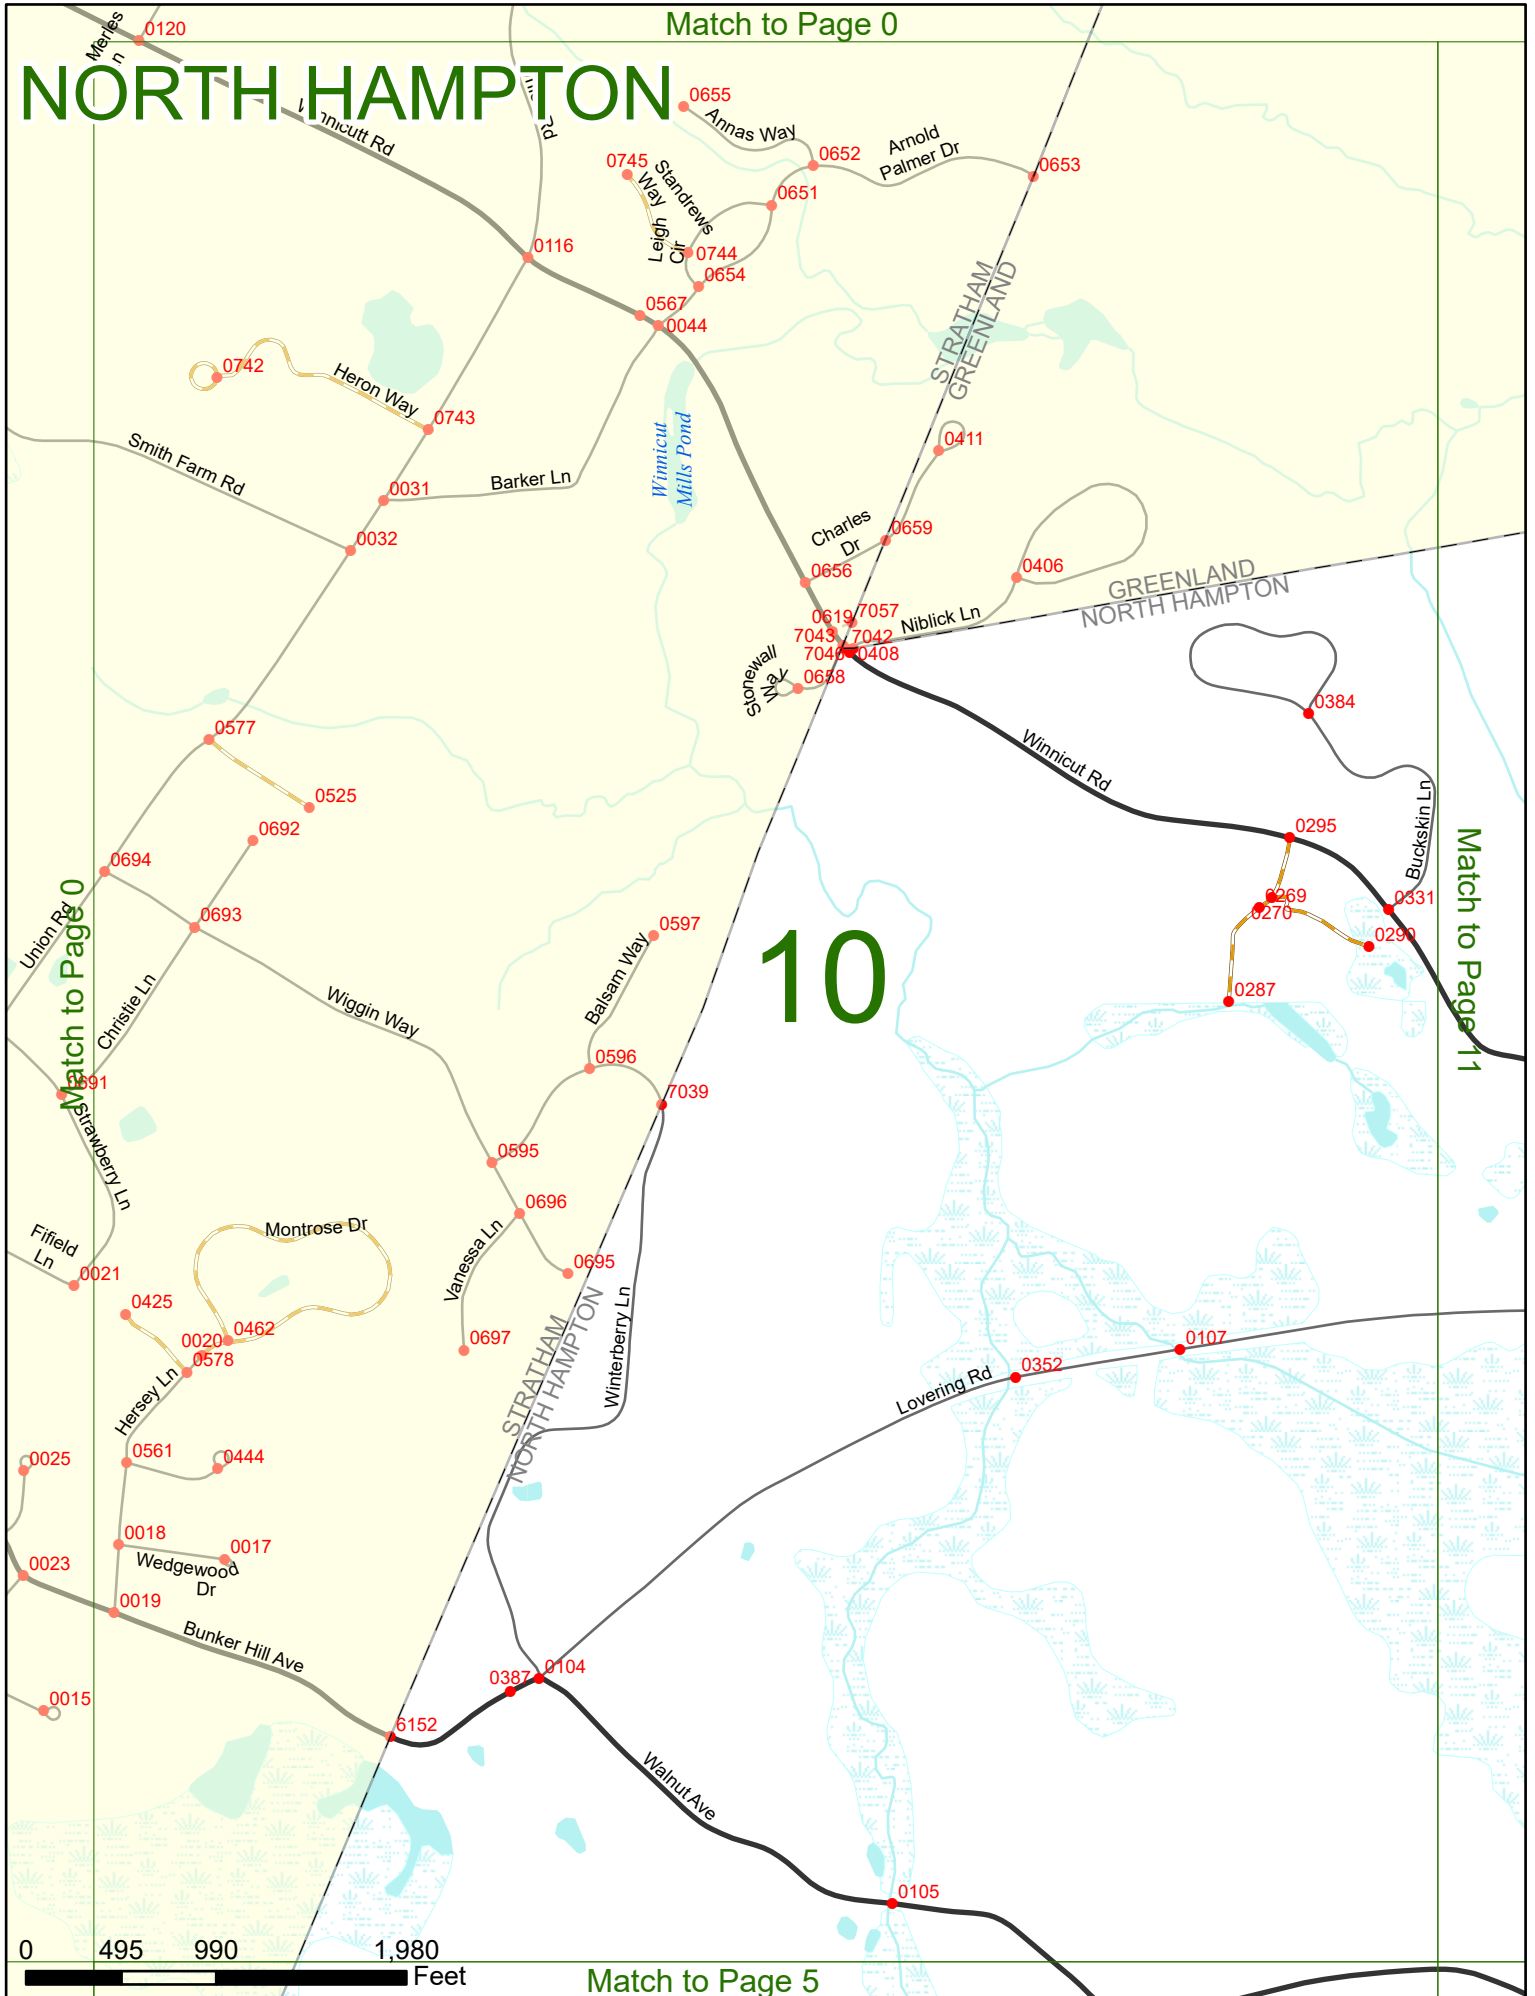

NORTH HAMPTON

Match to Page 0

10

Match to Page 11

0 495 990 1,980 Feet

Match to Page 5