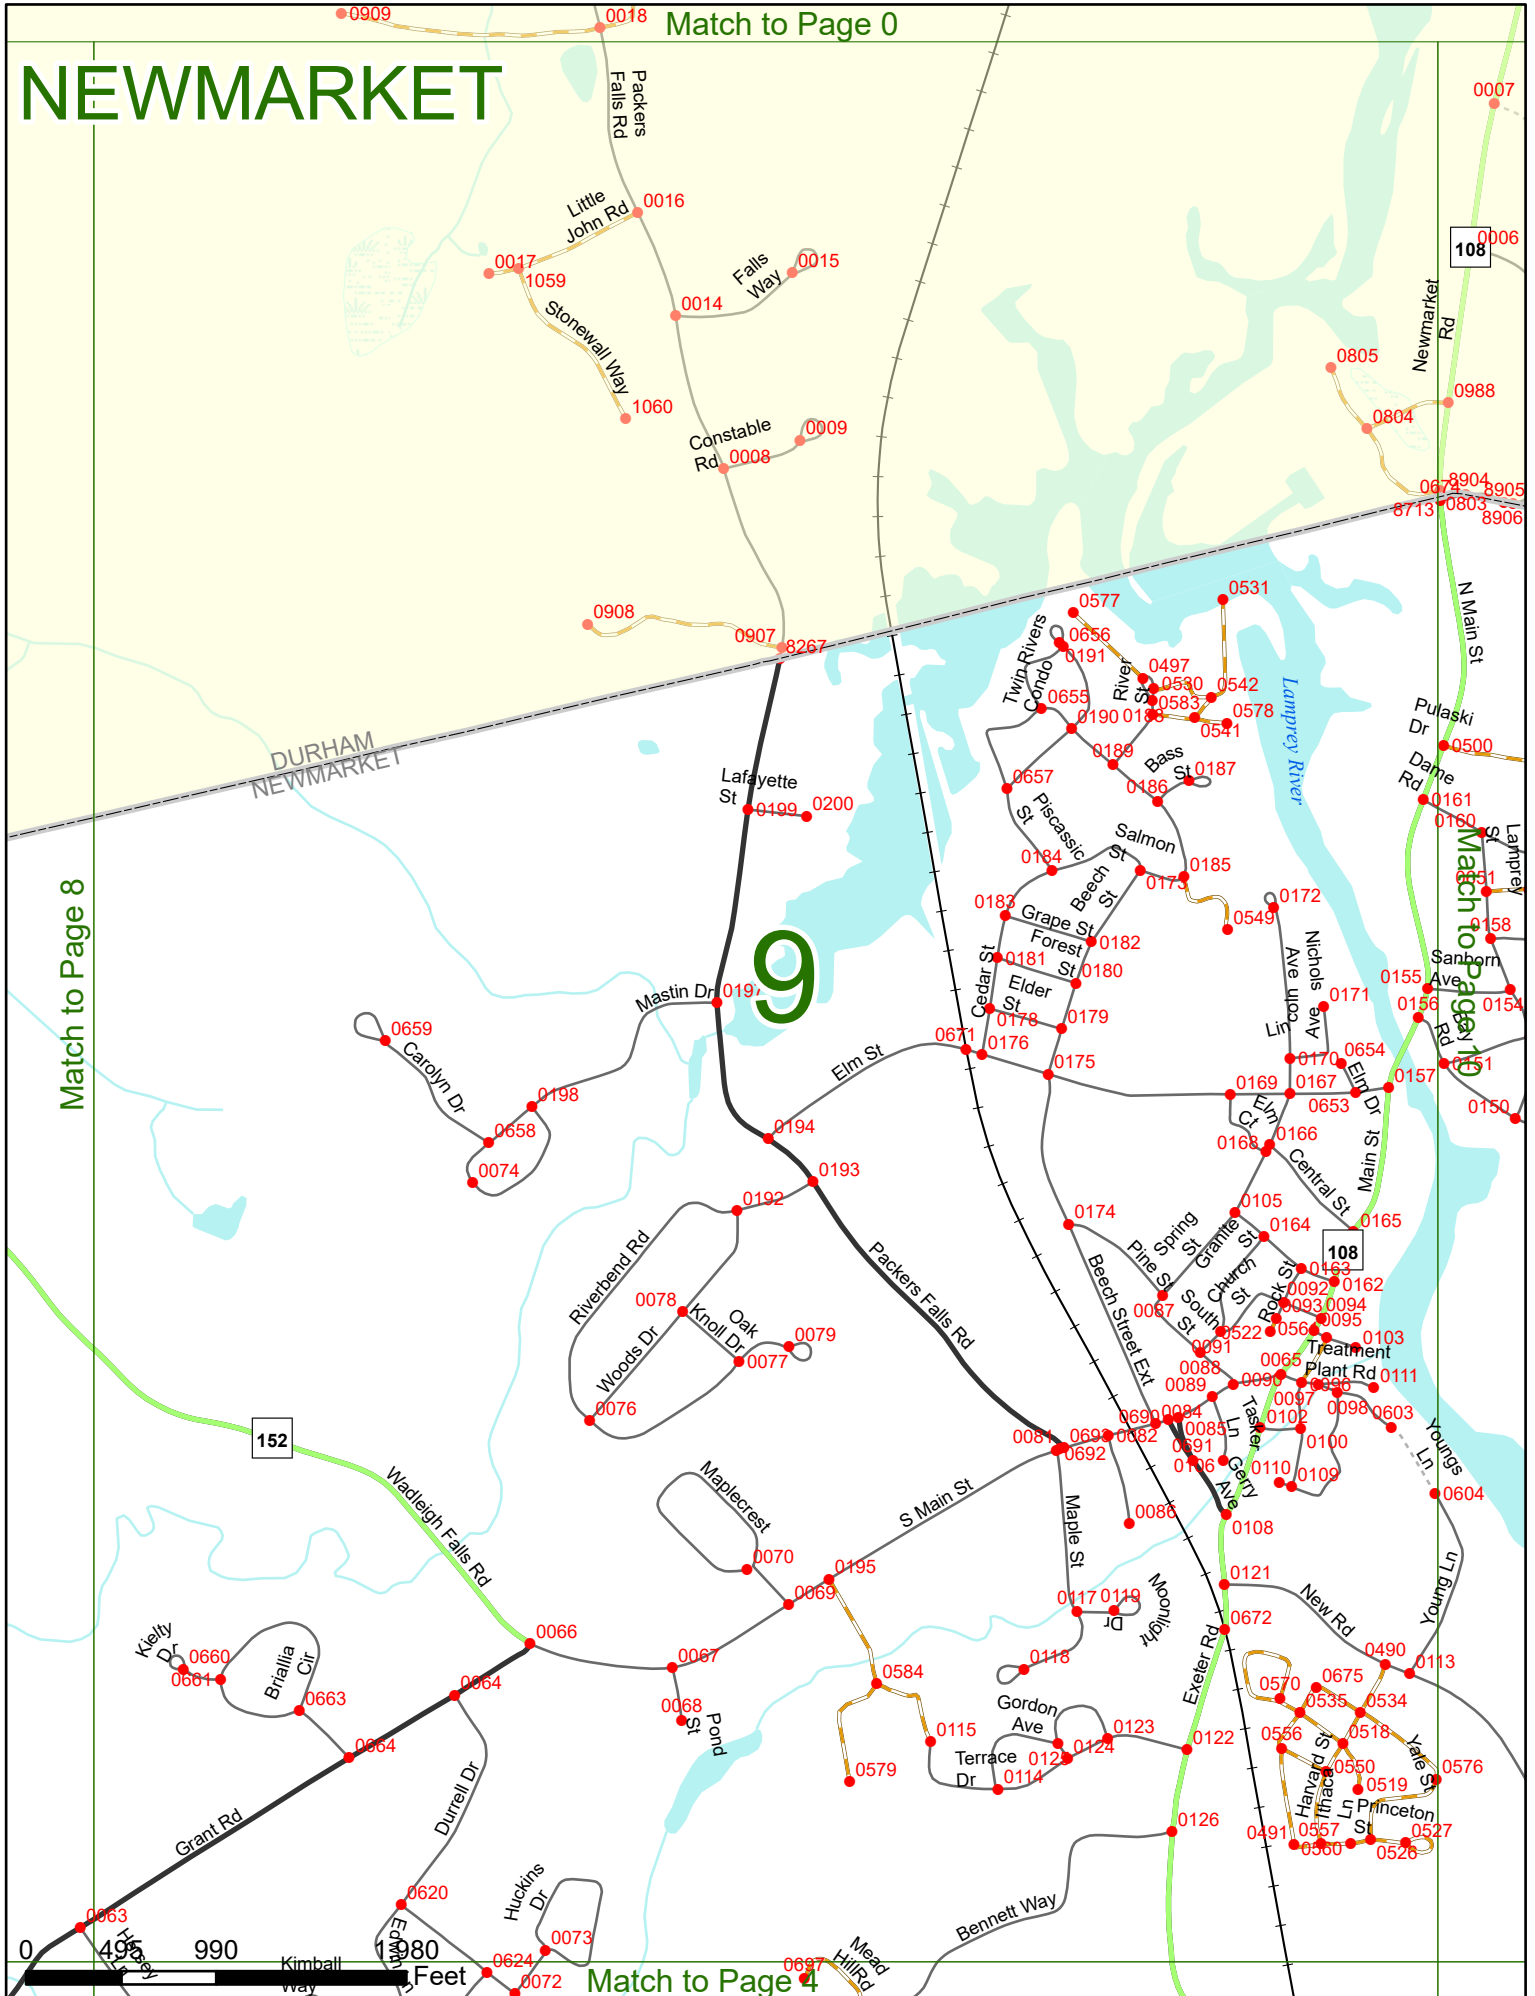

NEWMARKET

Match to Page 0

Match to Page 8

Match to Page 10

Match to Page 4

9