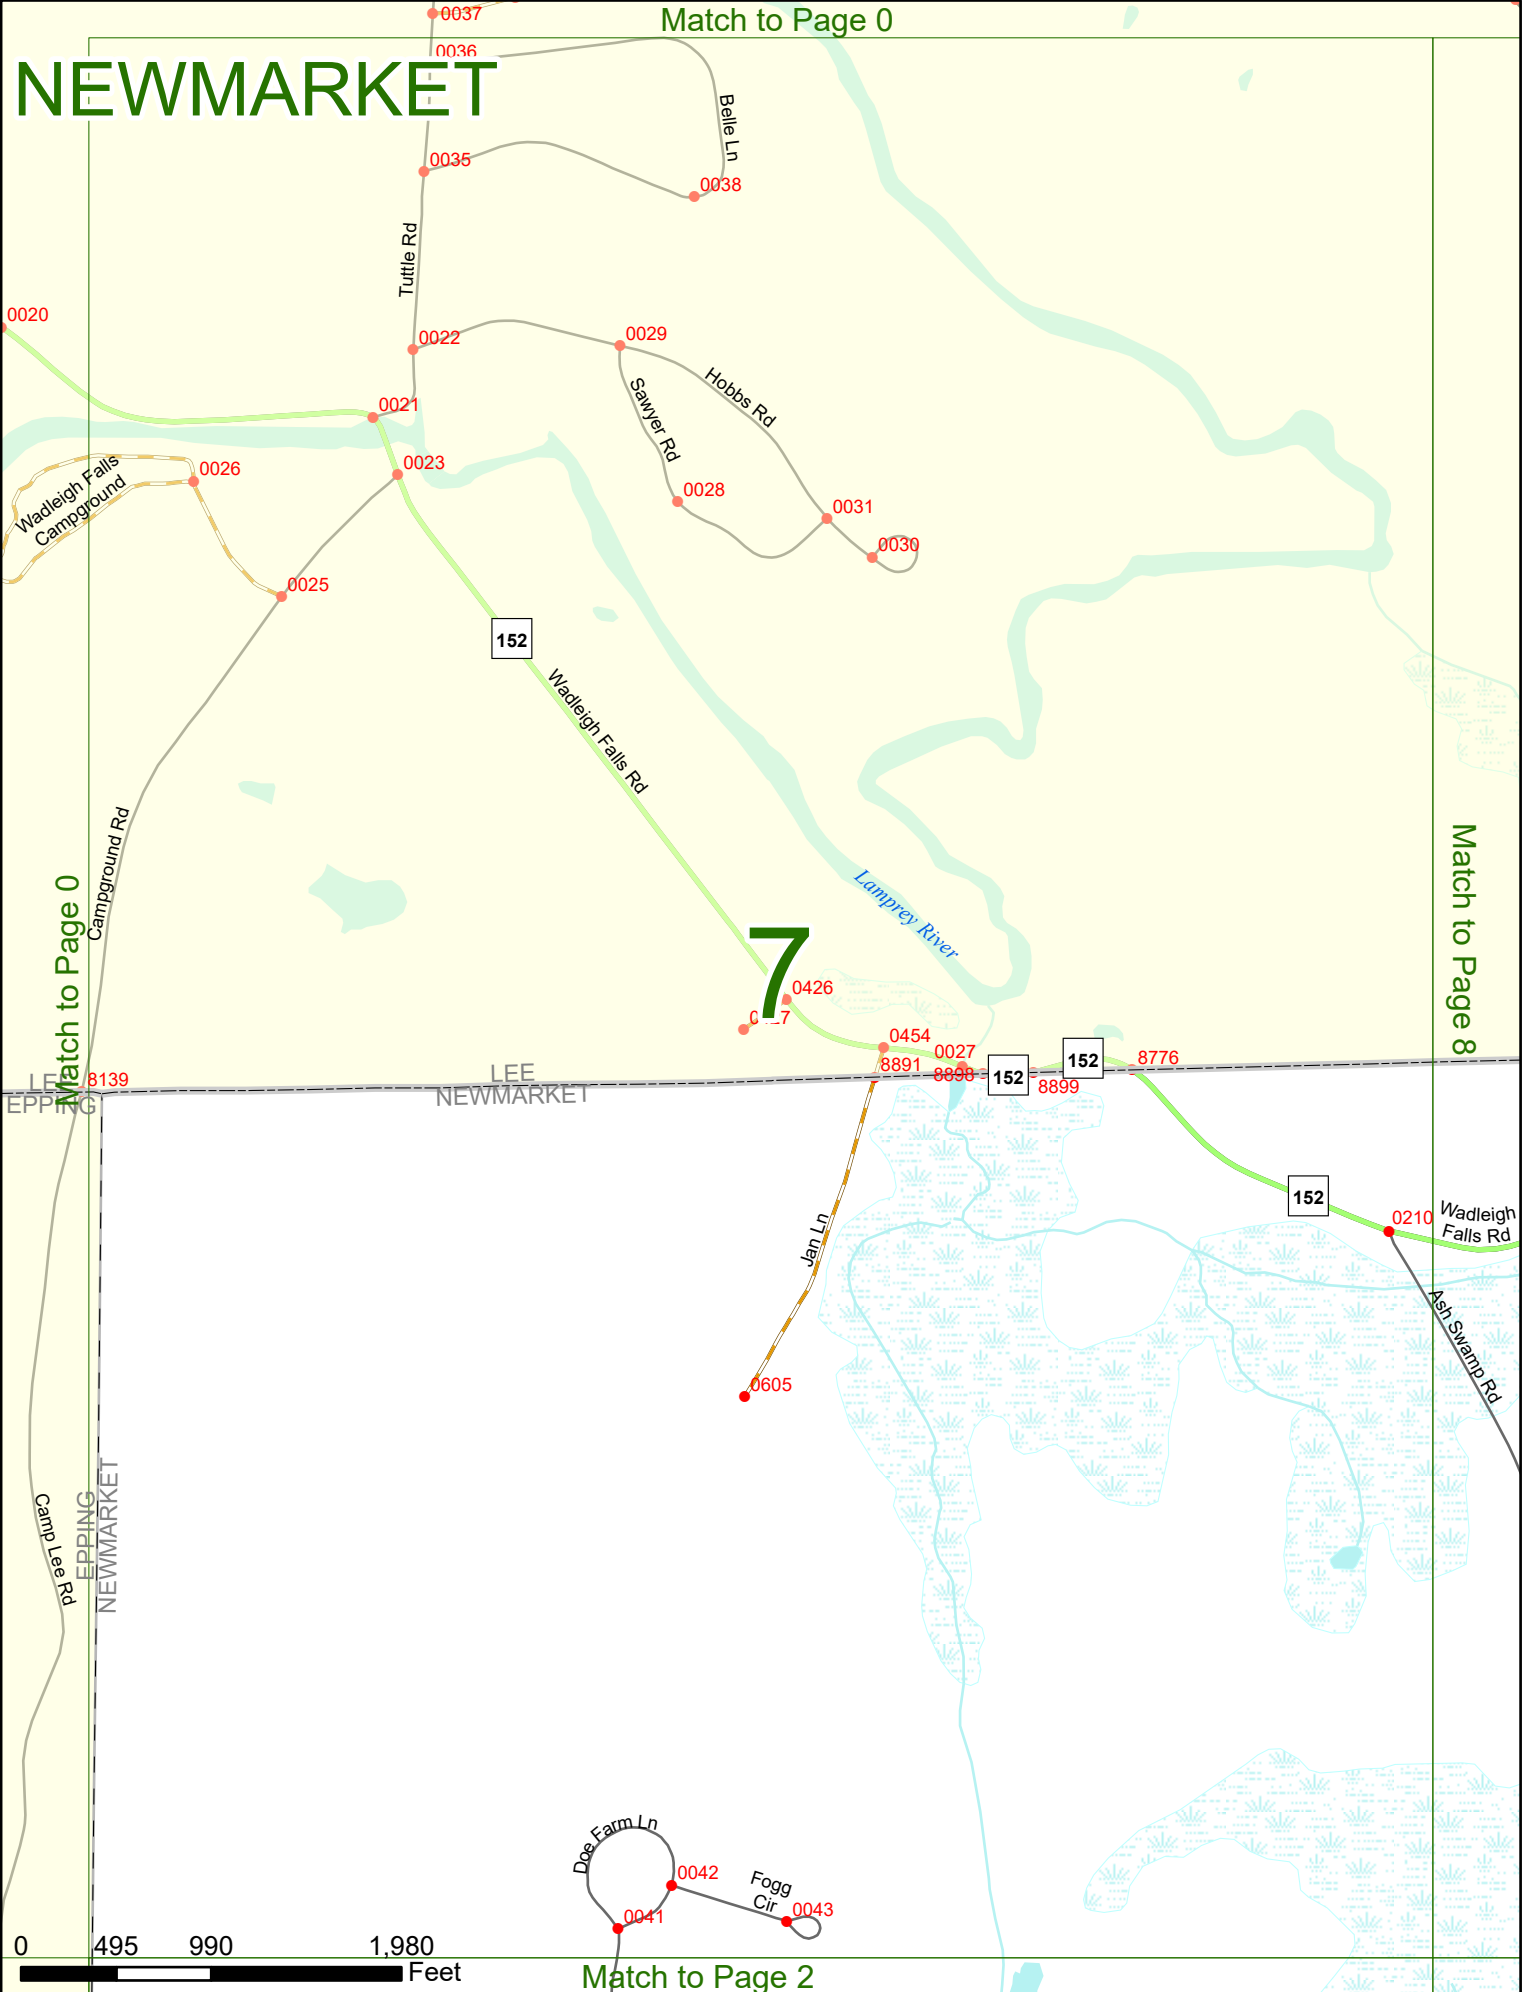

NEWMARKET

Match to Page 0

Match to Page 0

Match to Page 8

Match to Page 2