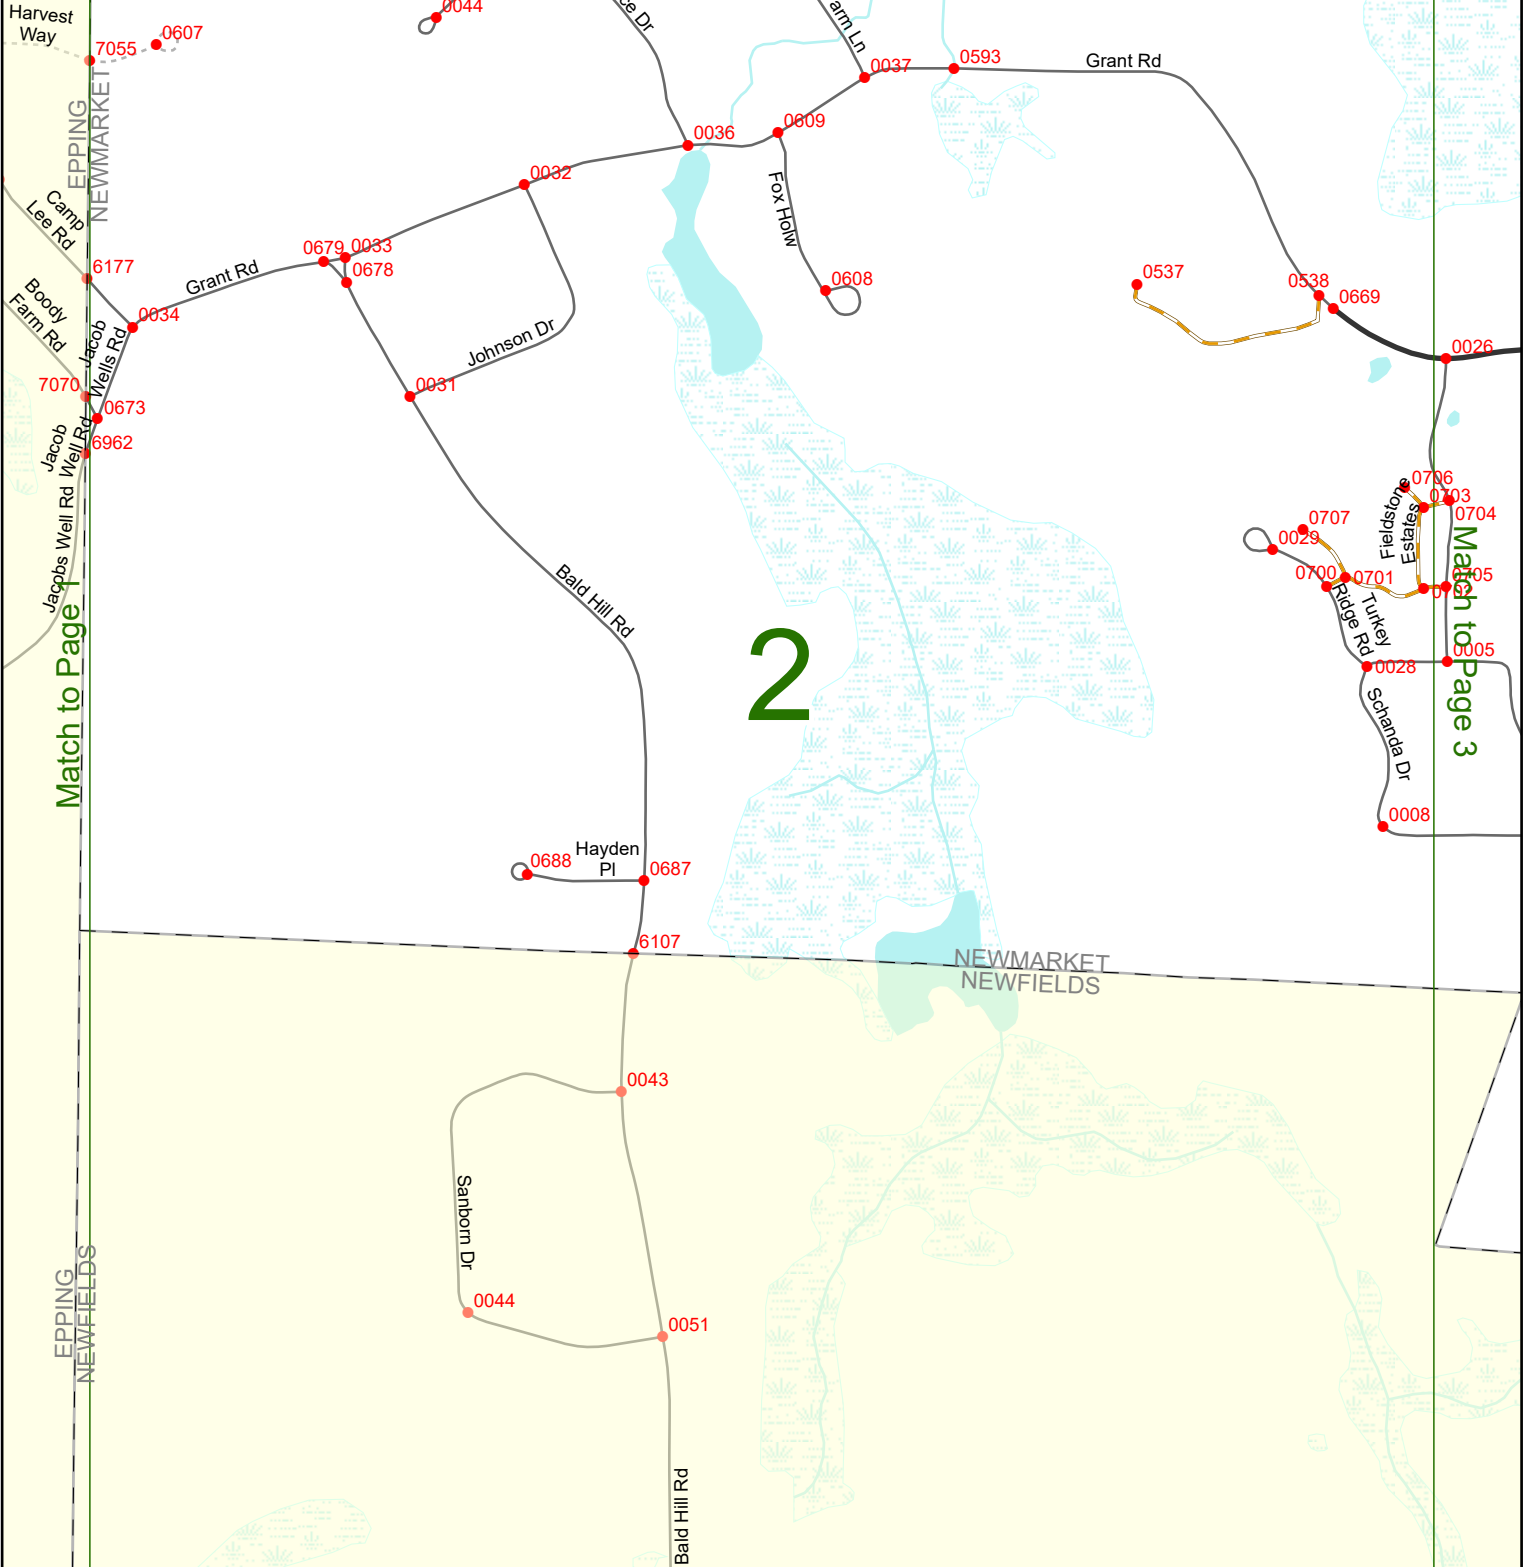

NEWMARKET

Match to Page 7

Match to Page 1

Match to Page 3

Match to Page 0