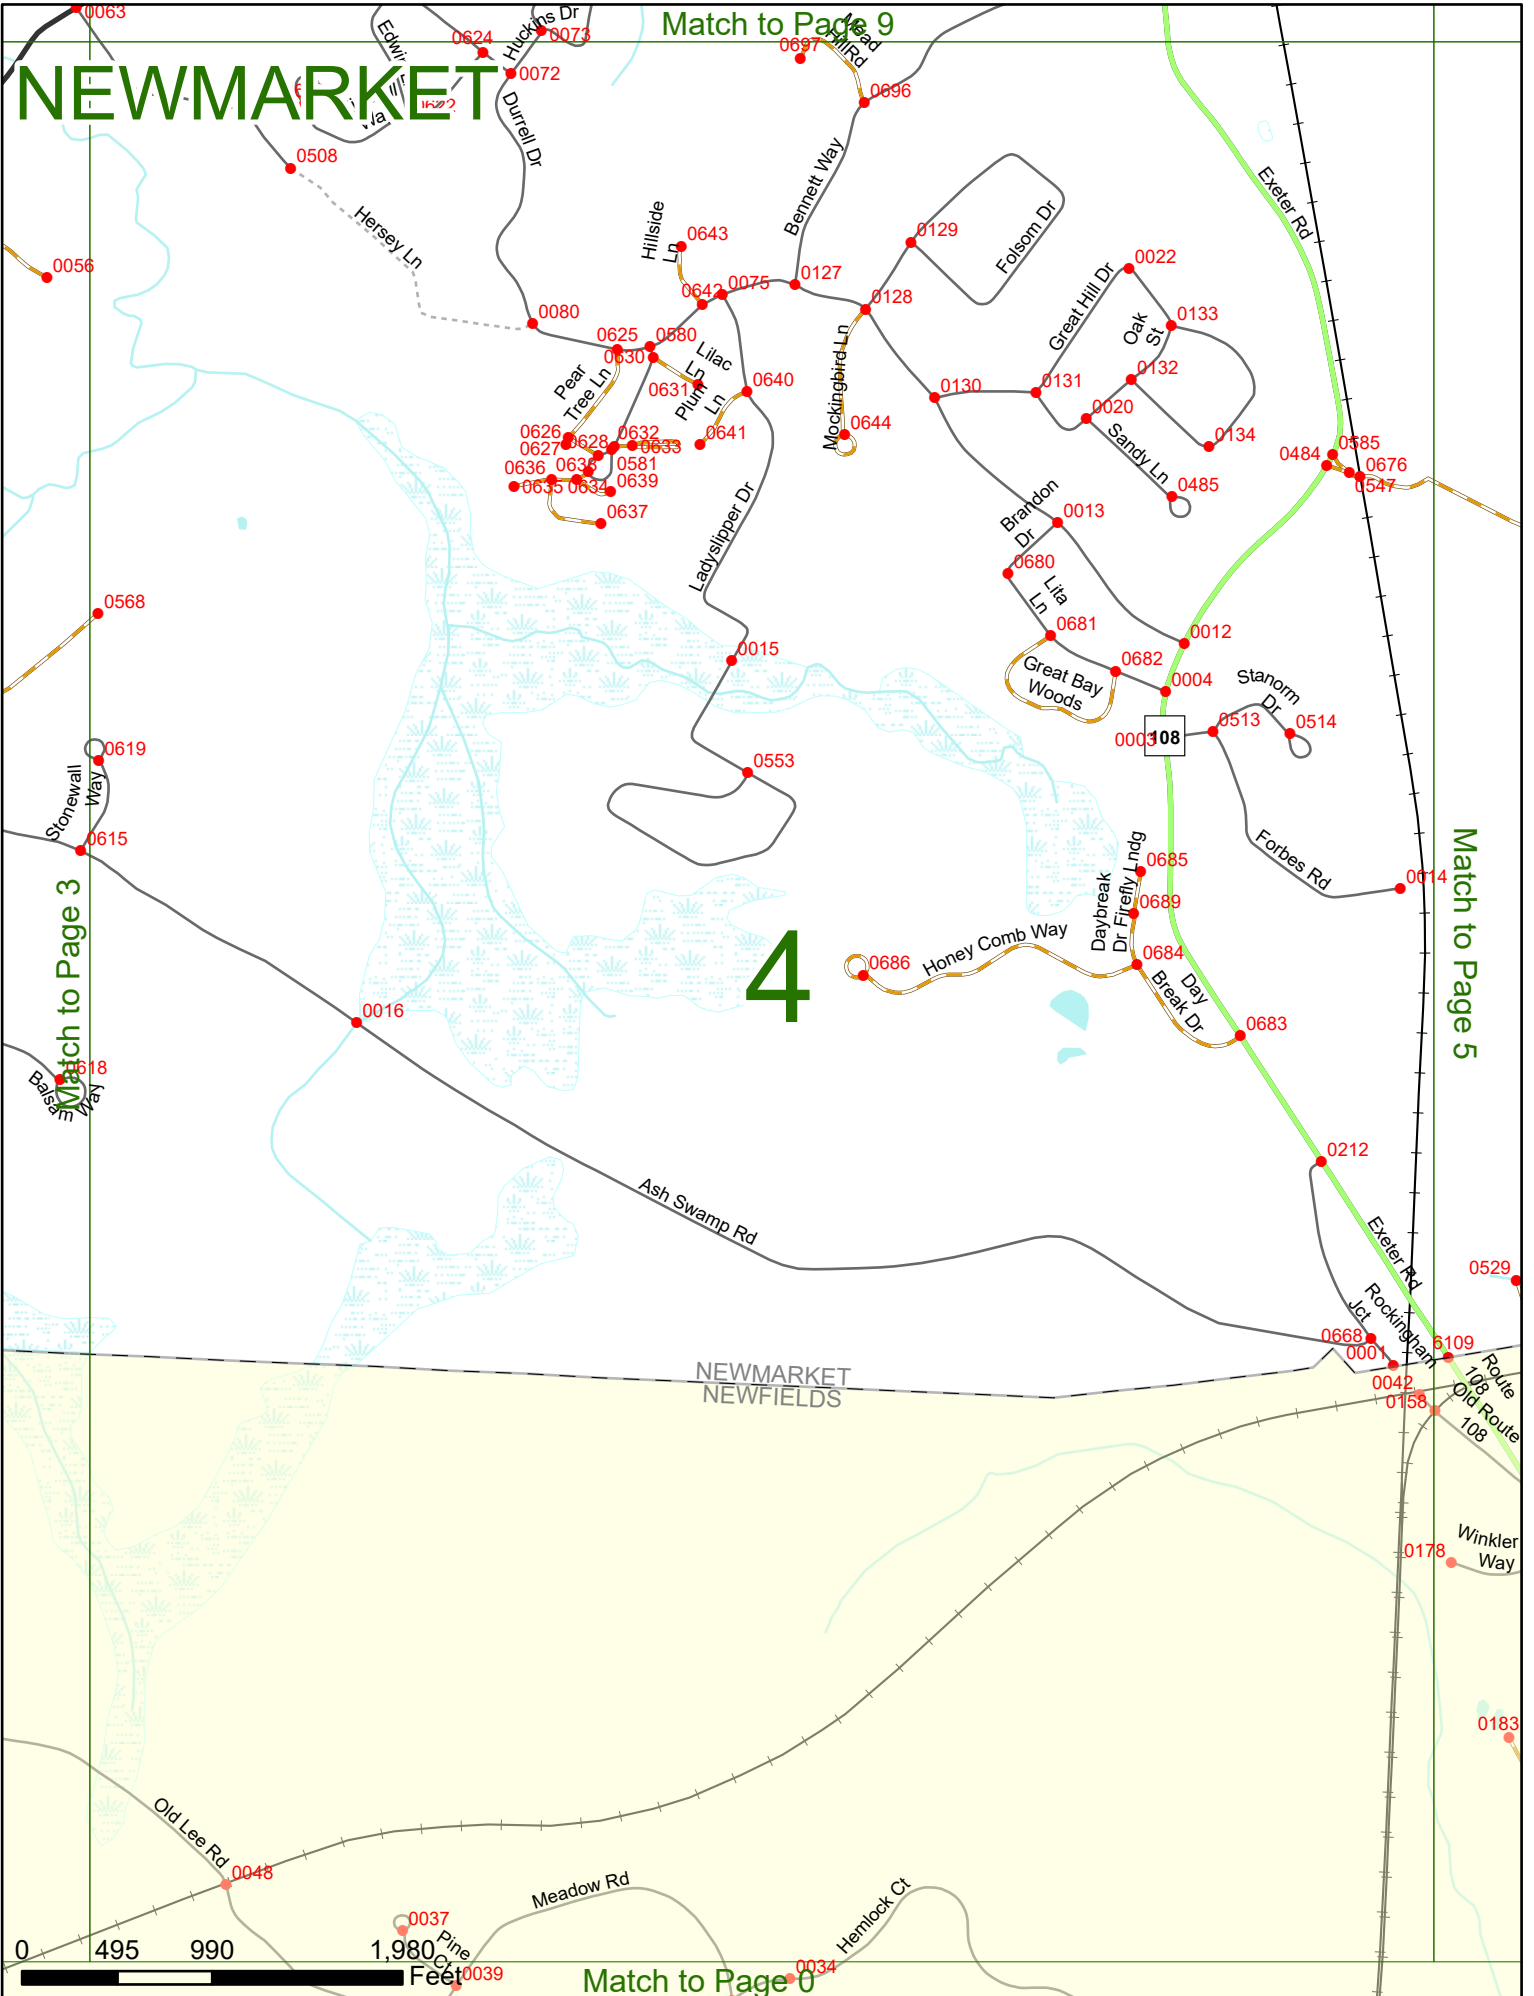

NEWMARKET

Match to Page 9

Match to Page 3

Match to Page 5

4

Match to Page 0