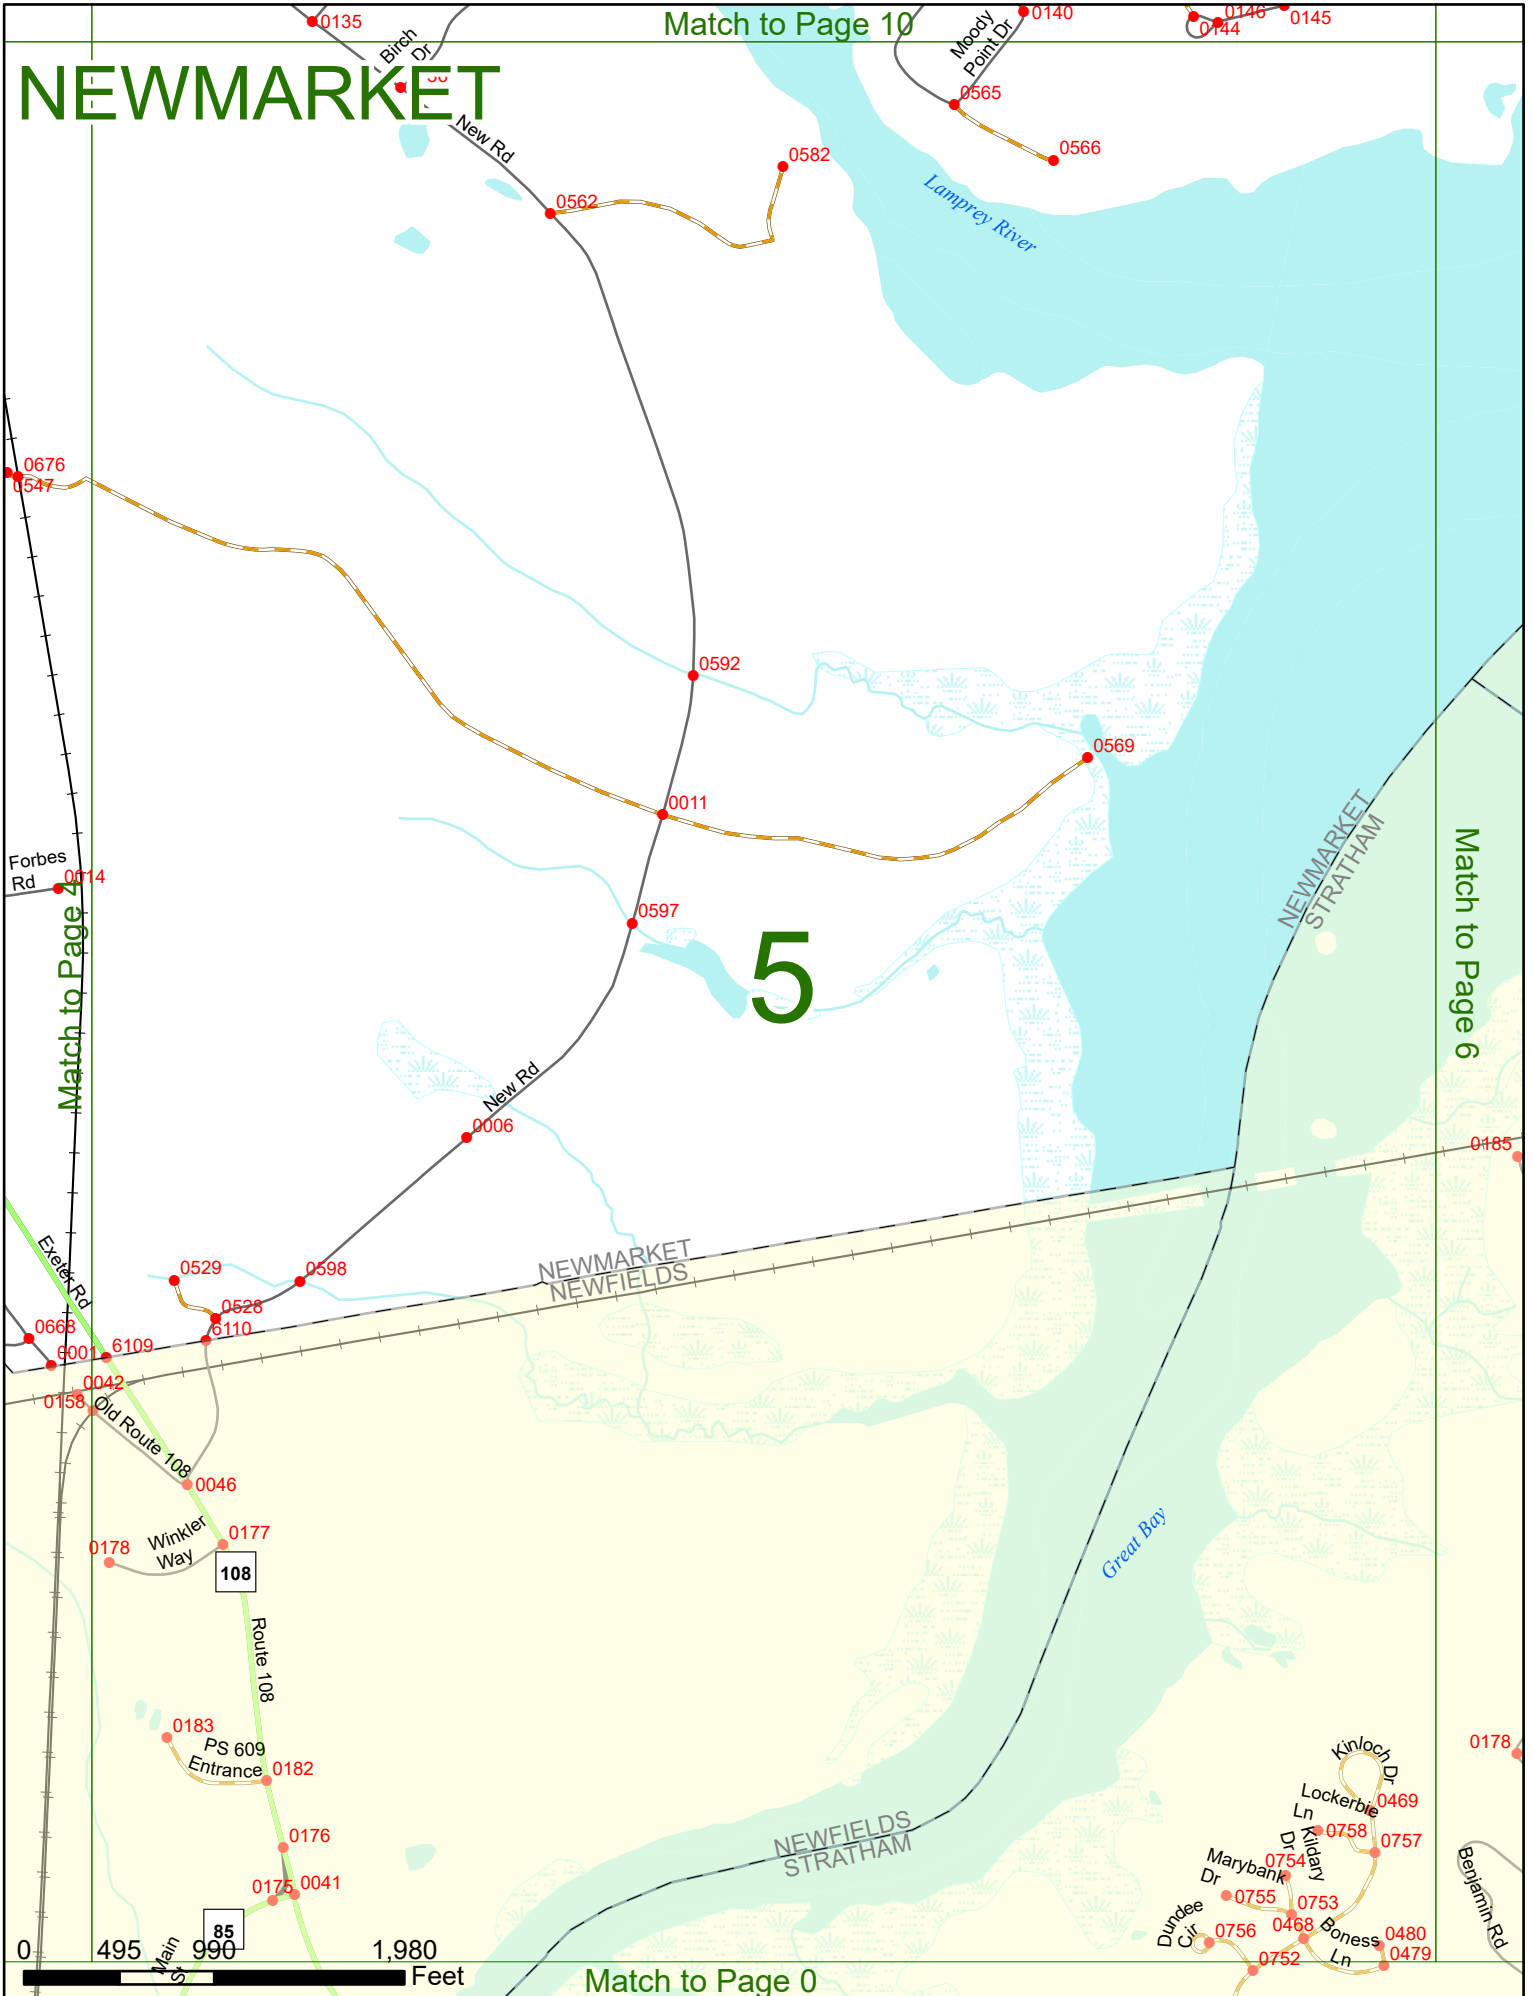

NEWMARKET

Match to Page 10

5

Match to Page 6

Match to Page 0