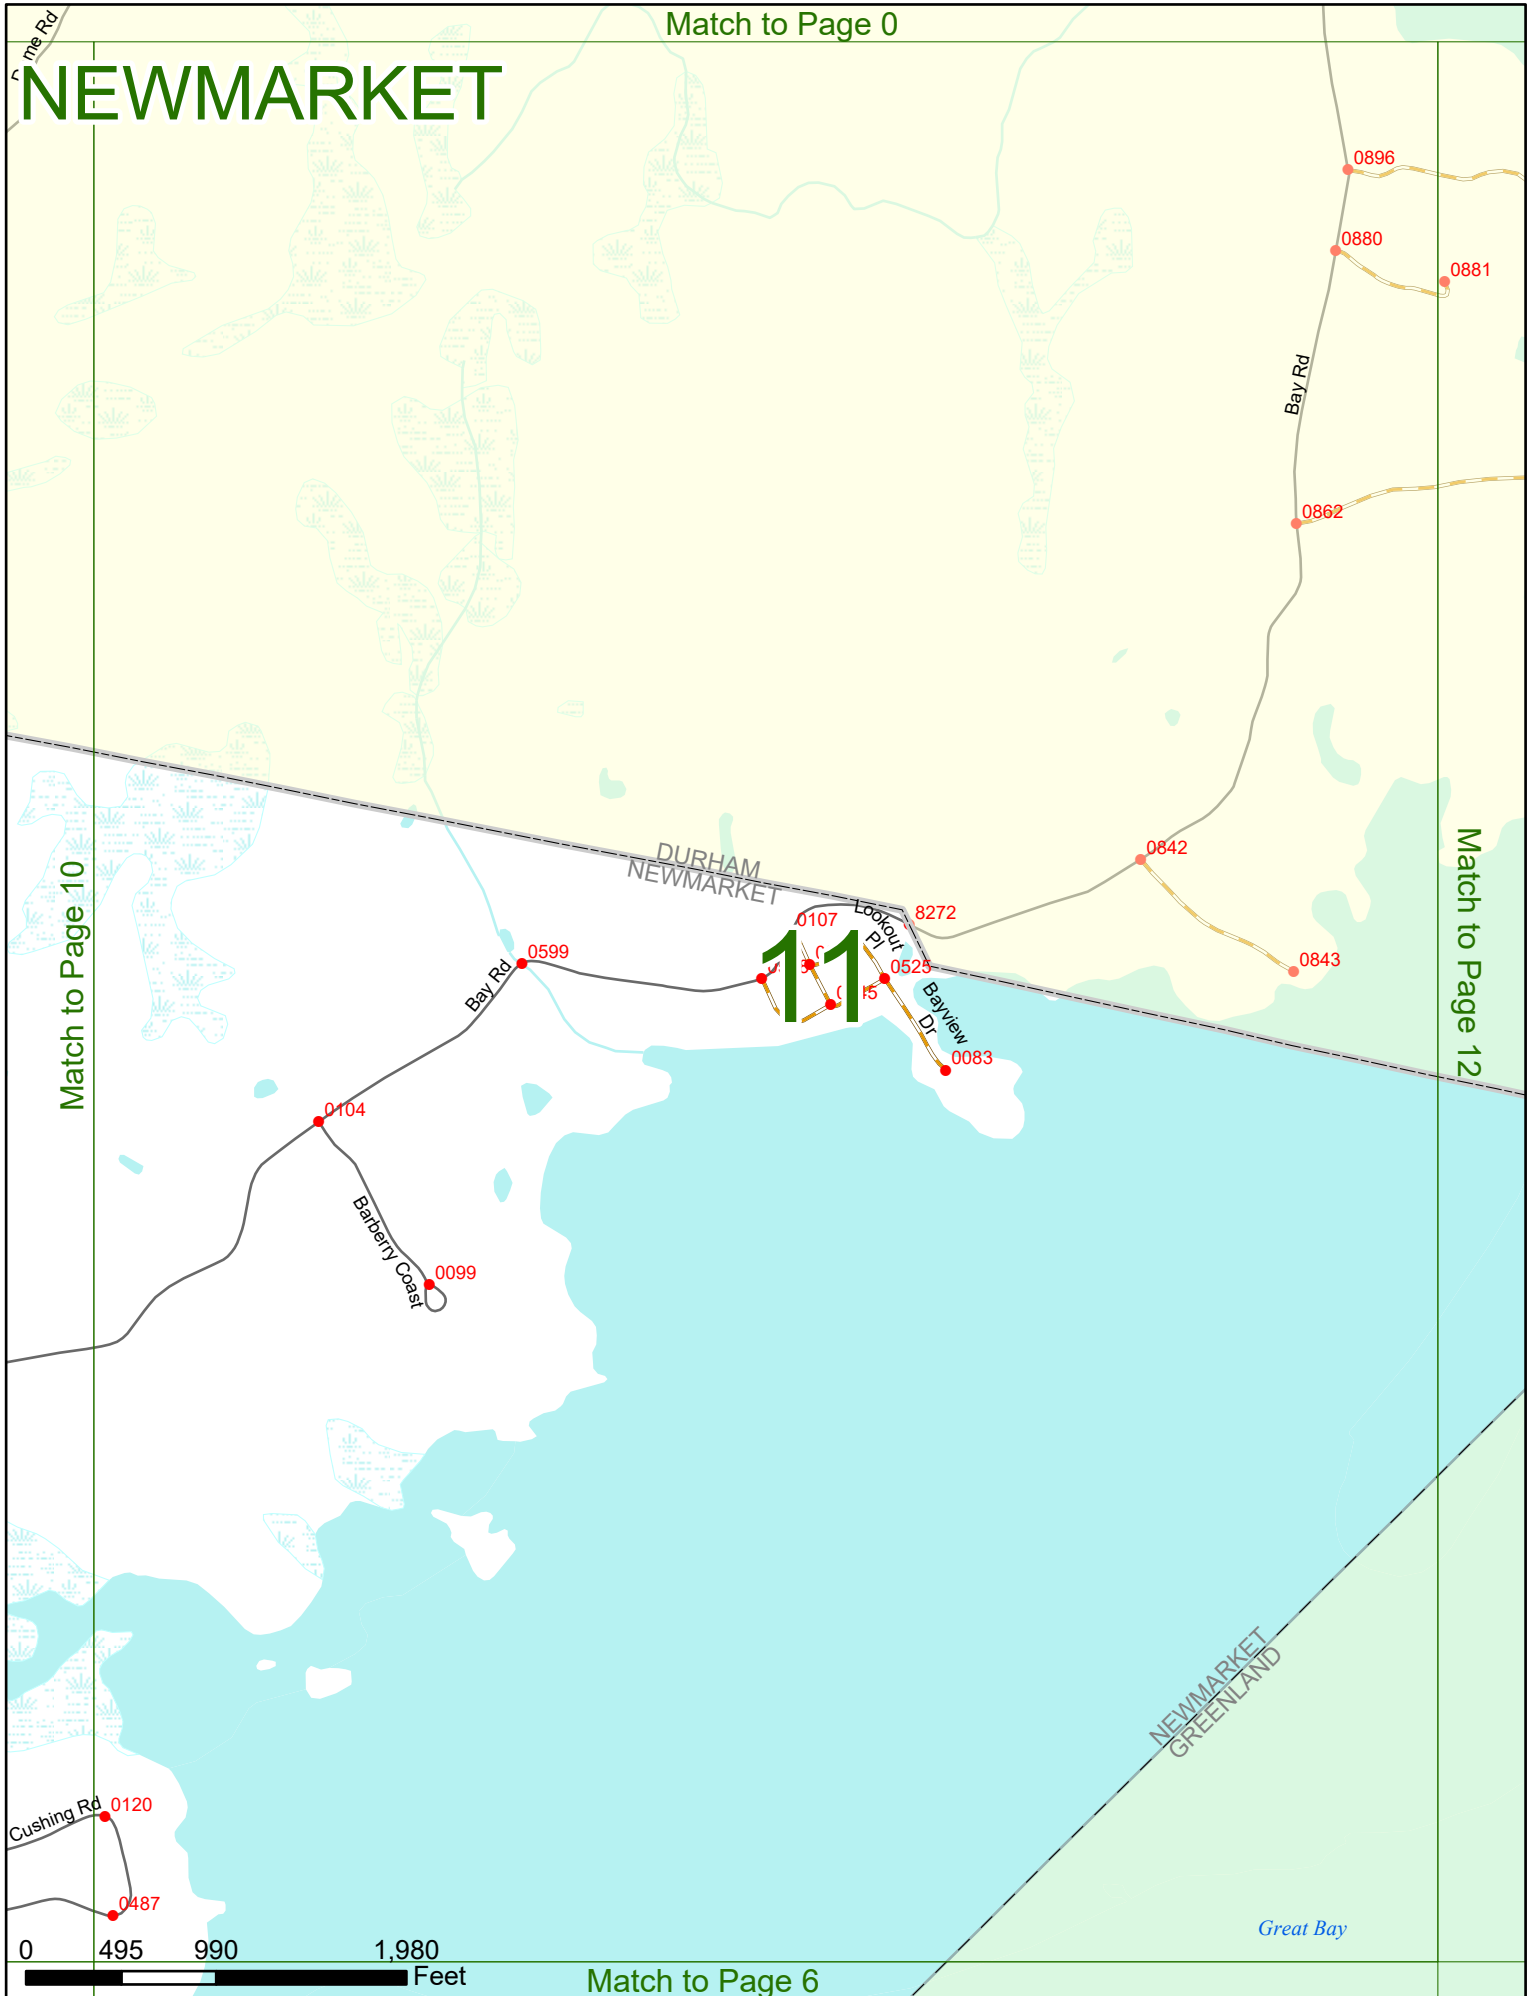

Match to Page 0

NEWMARKET

Match to Page 10

Match to Page 12

Cushing Rd 0120

0487

Match to Page 6

NEWMARKET GREENLAND

Great Bay