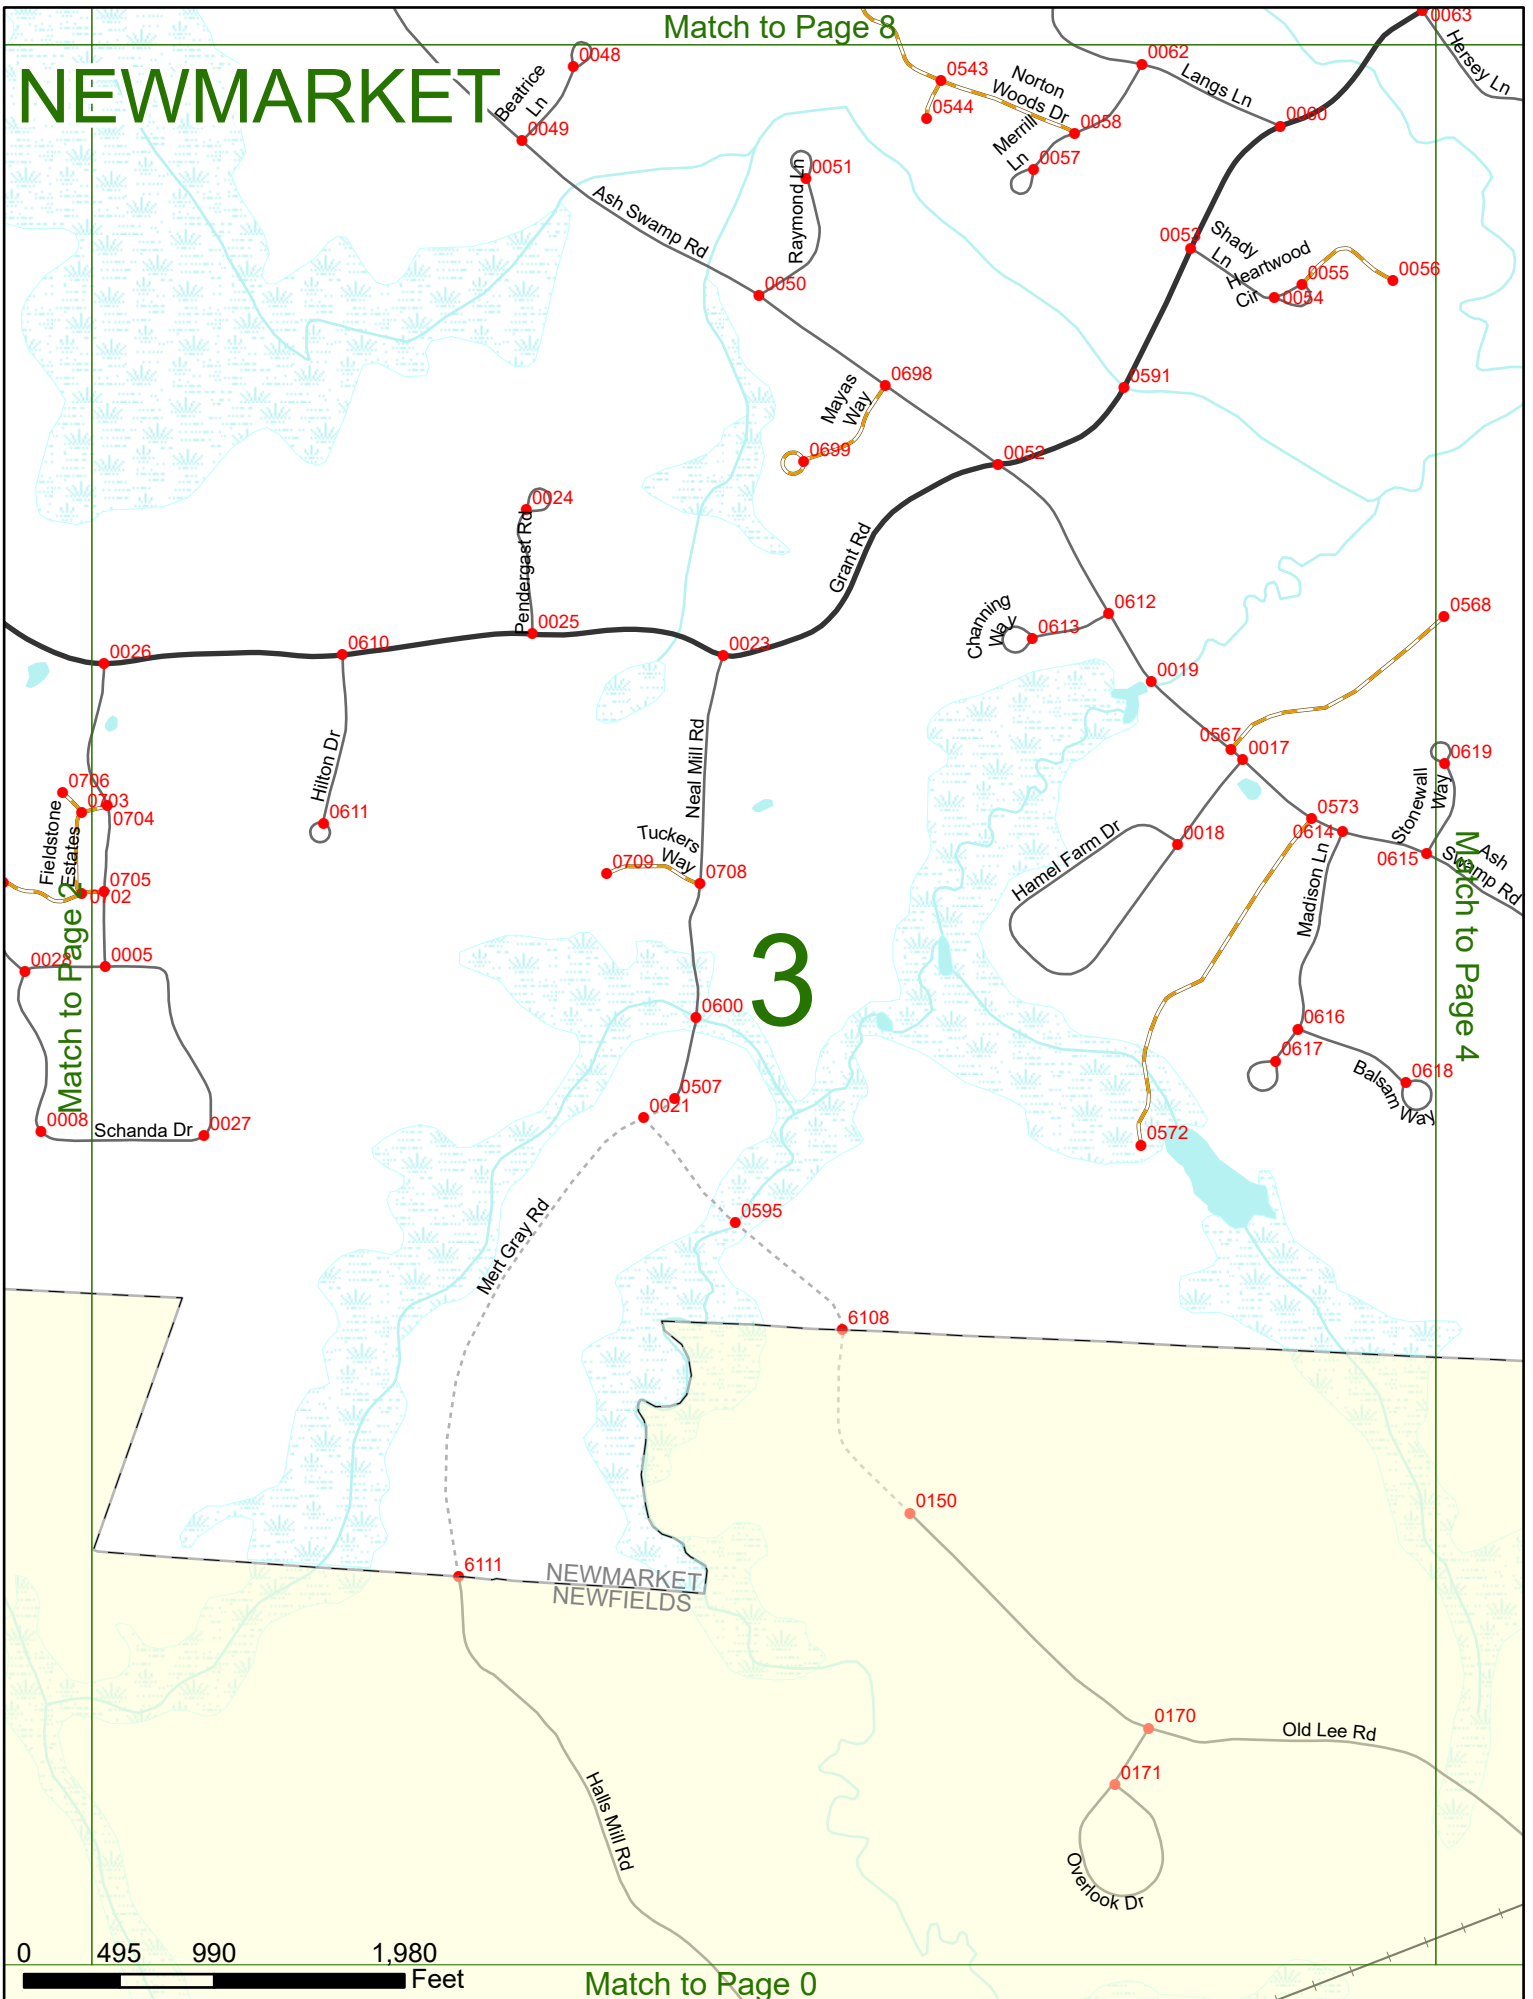

NEWMARKET

Match to Page 8

3

Match to Page 4

0 495 990 1,980 Feet

Match to Page 0