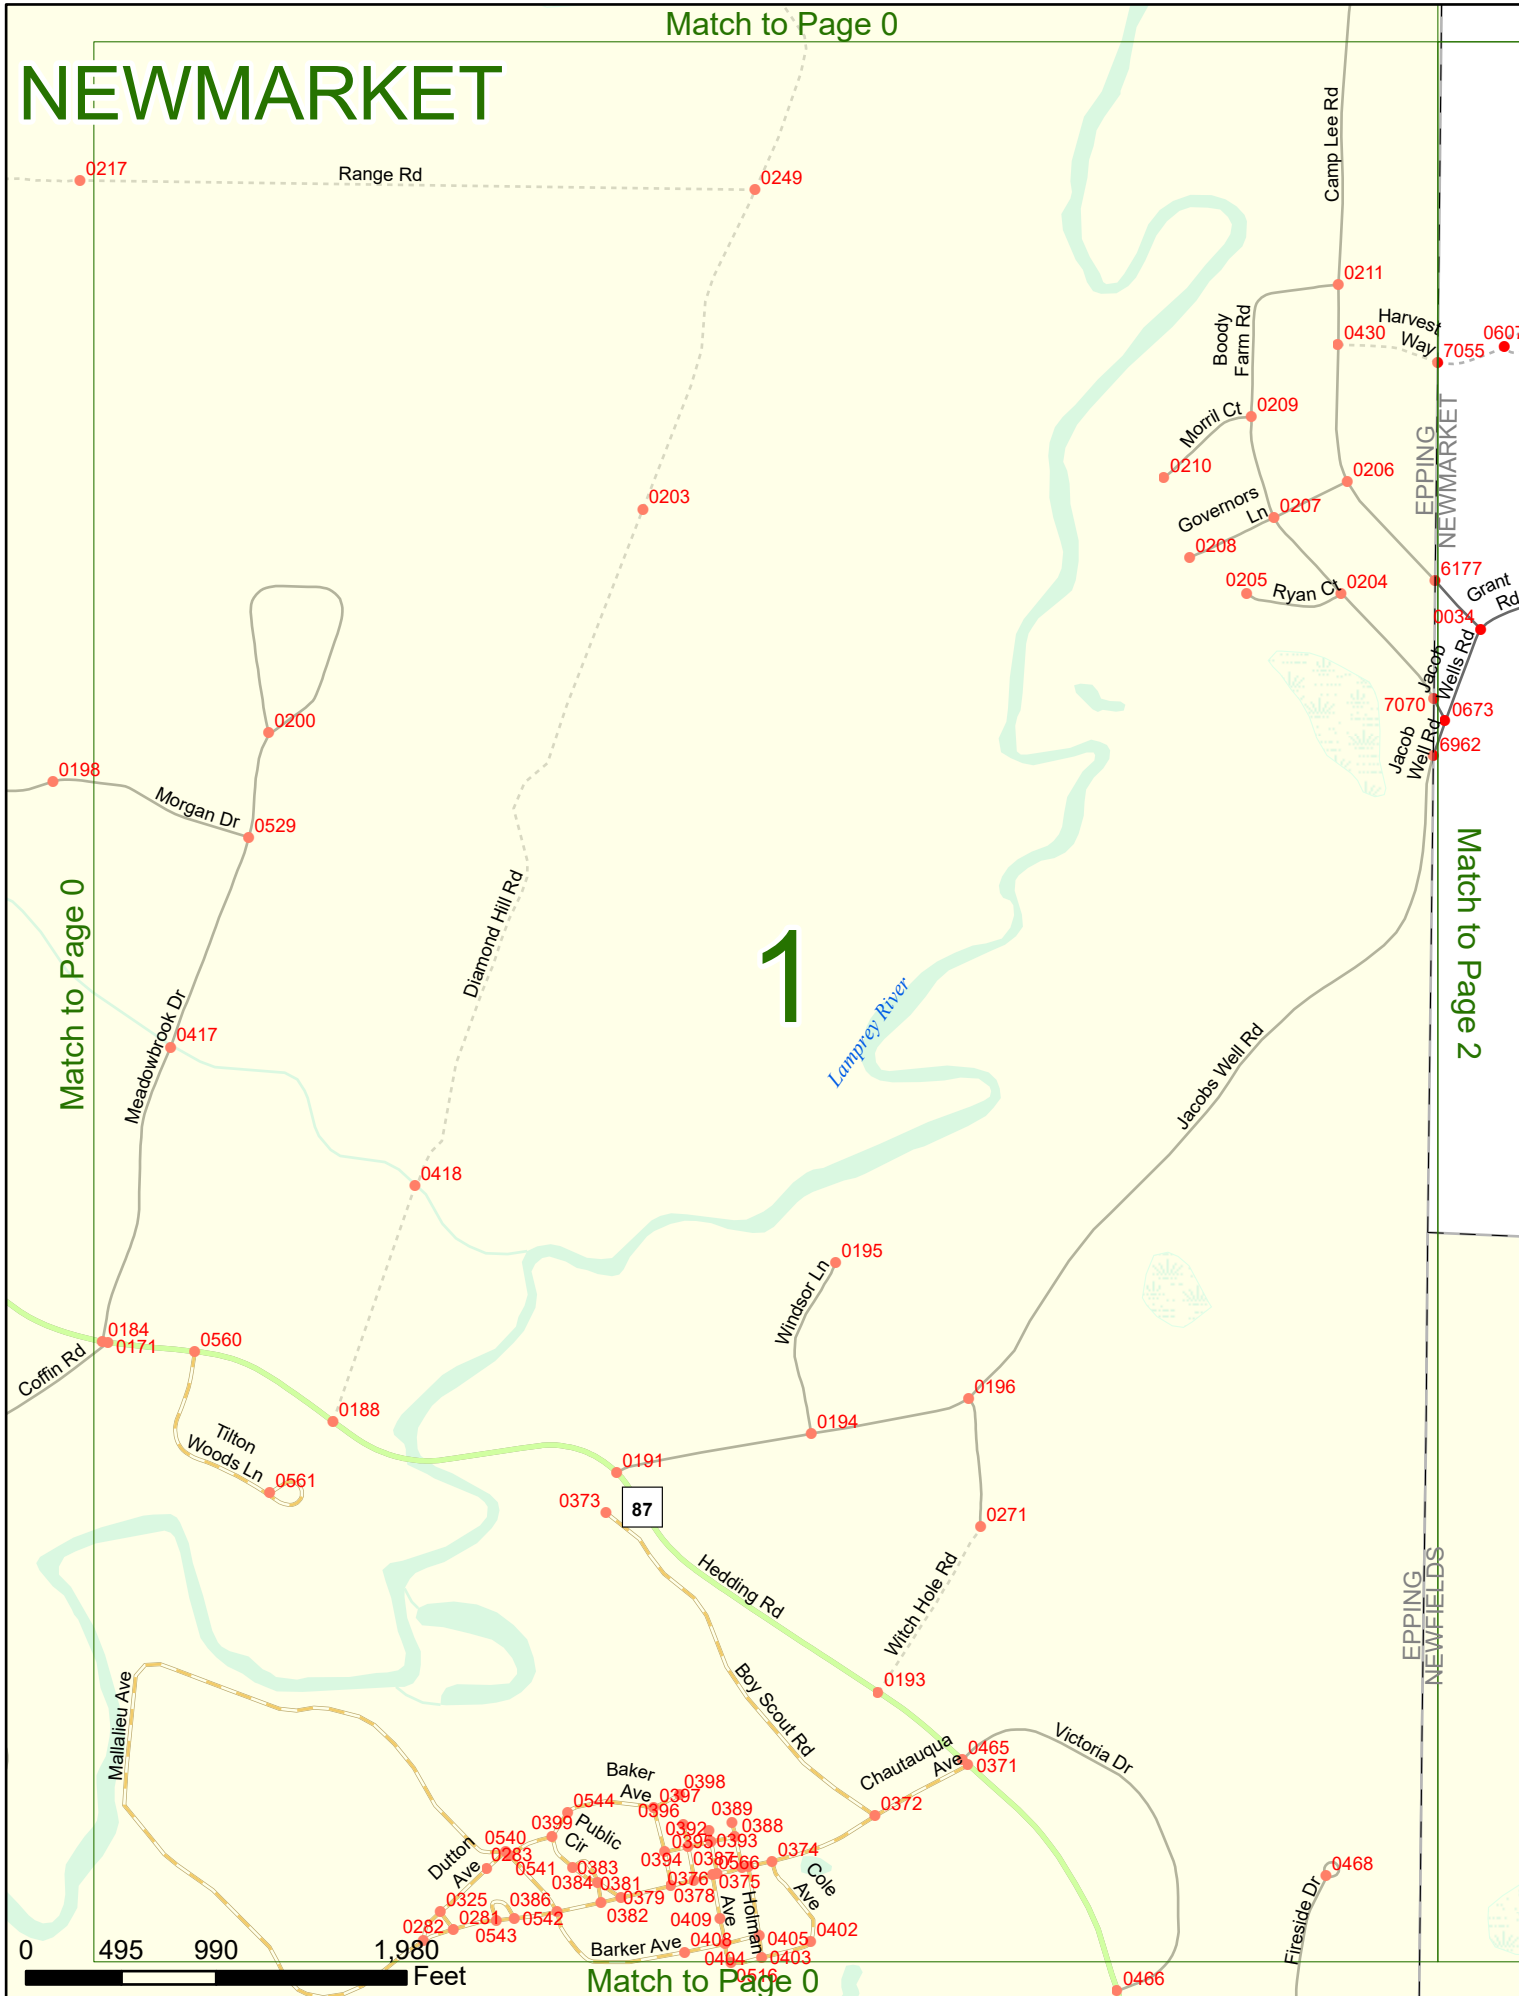

NEWMARKET

0217

Range Rd

0249

Camp Lee Rd

0211

0430

Harvest Way

7055

0607

Boody Farm Rd

0210

0208

0205

0207

0206

0209

0204

0203

0200

0529

0417

0418

0198

0184

0171

0560

0188

0561

0195

0194

0196

0191

0373

0193

0271

0199

0194

0193

0372

0371

0465

0371

0374

0375

0376

0378

0402

0466

EPPING
NEWMARKET

Match to Page 2

EPPING
NEWFIELDS

1

87

0 495 990 1,980 Feet

Match to Page 0