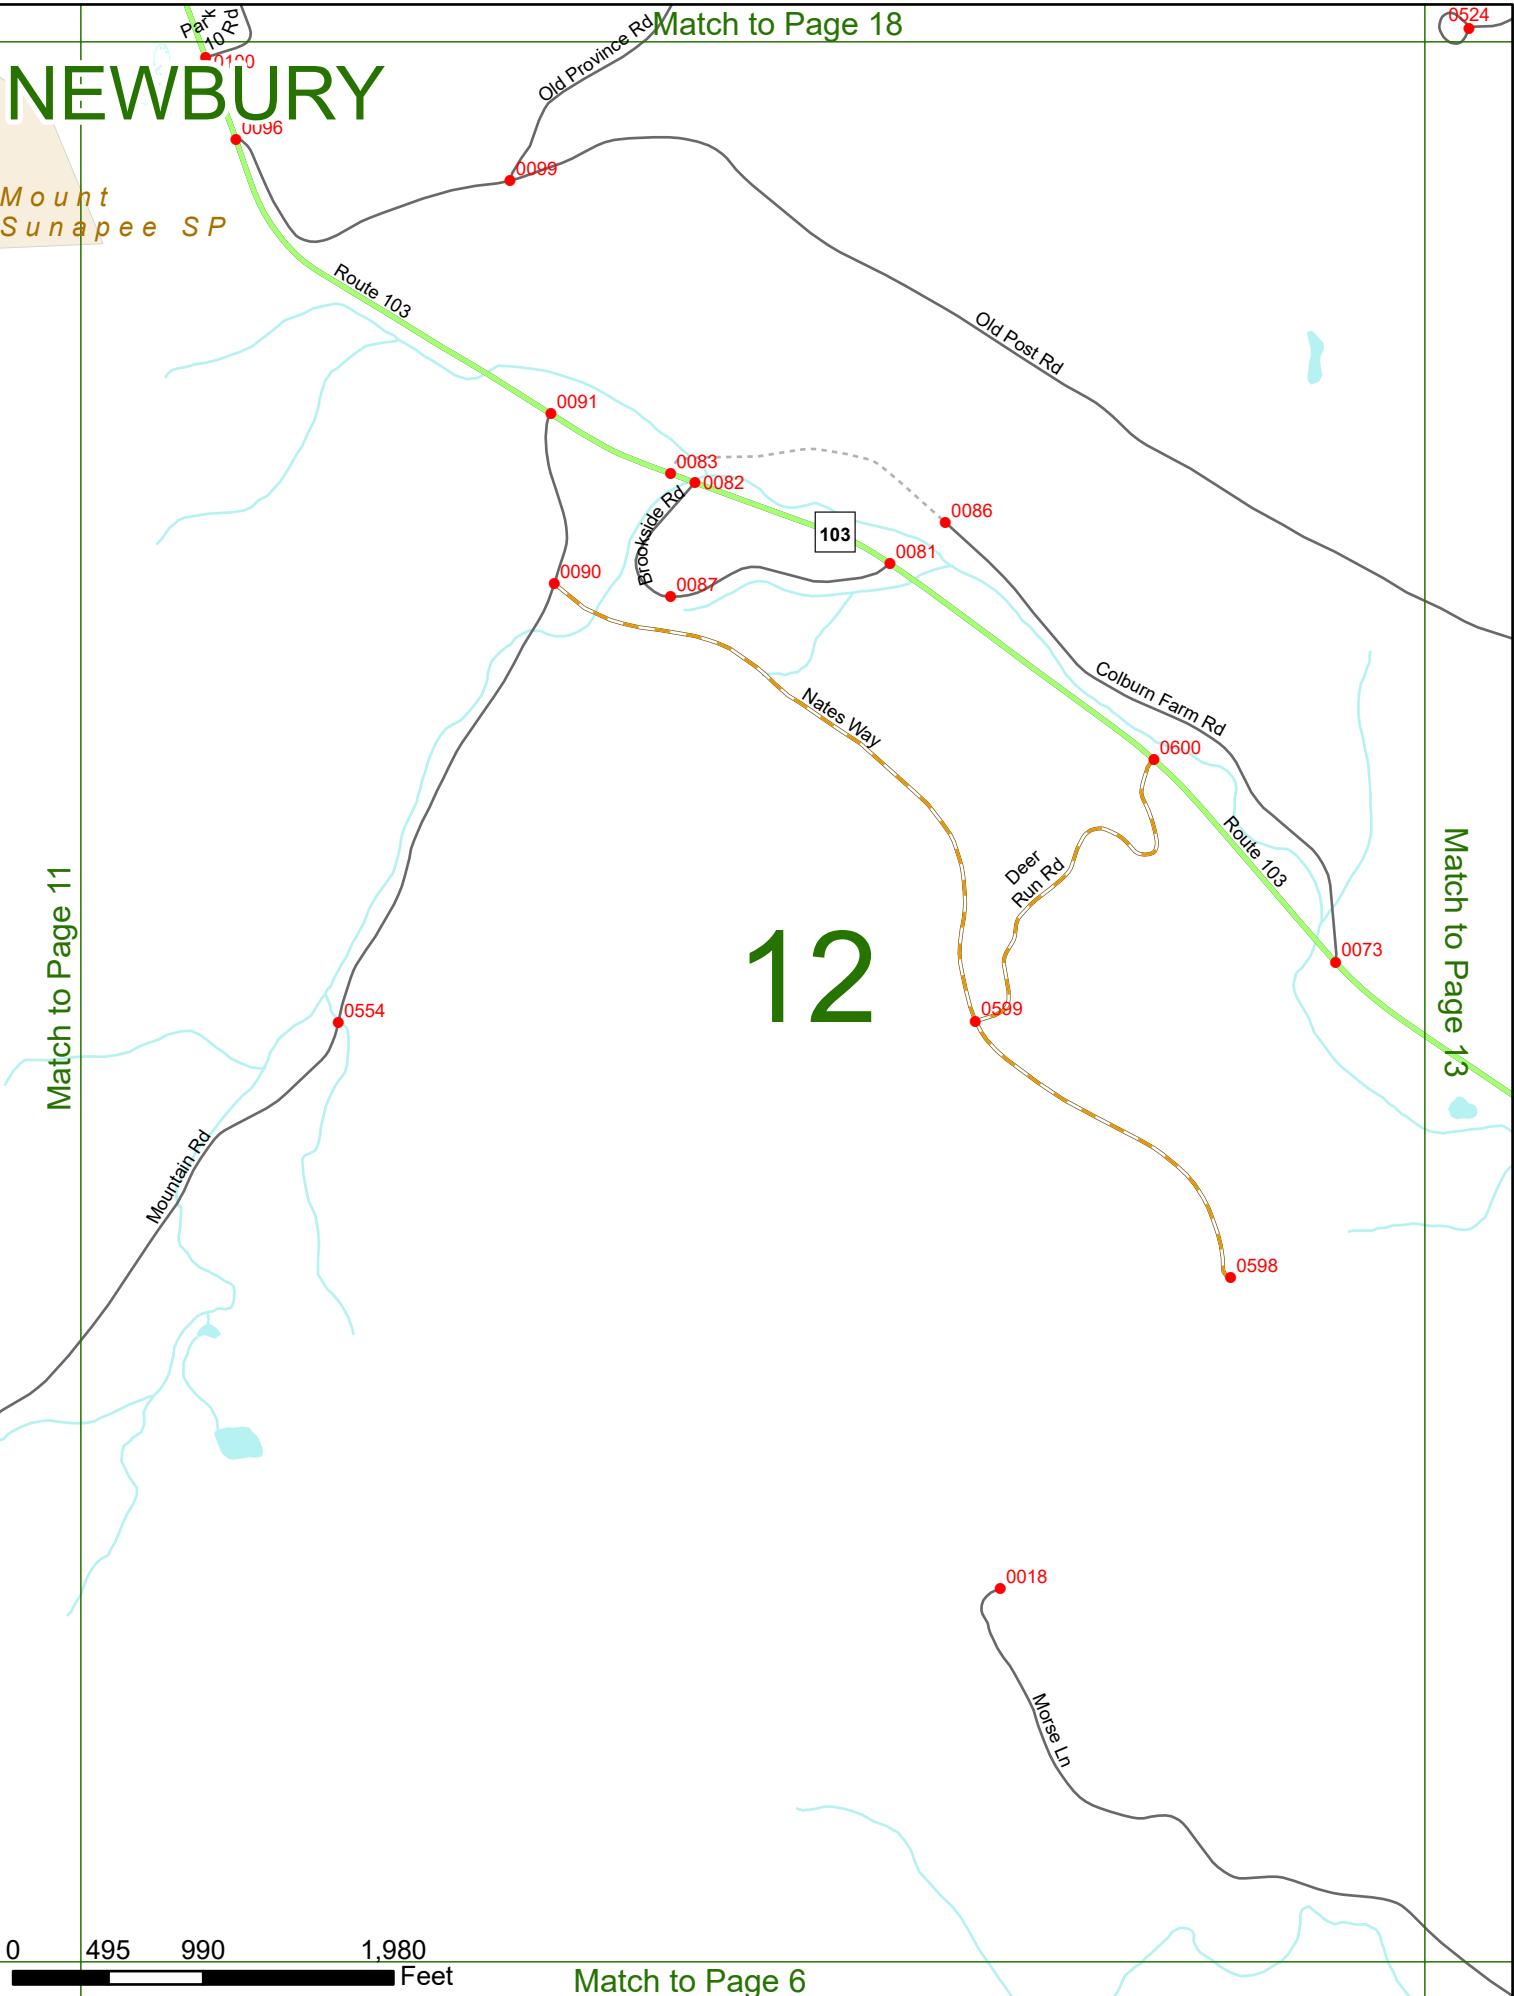

NEWBURY

Mount Sunapee SP

Match to Page 6

Match to Page 18

Match to Page 11

Match to Page 13