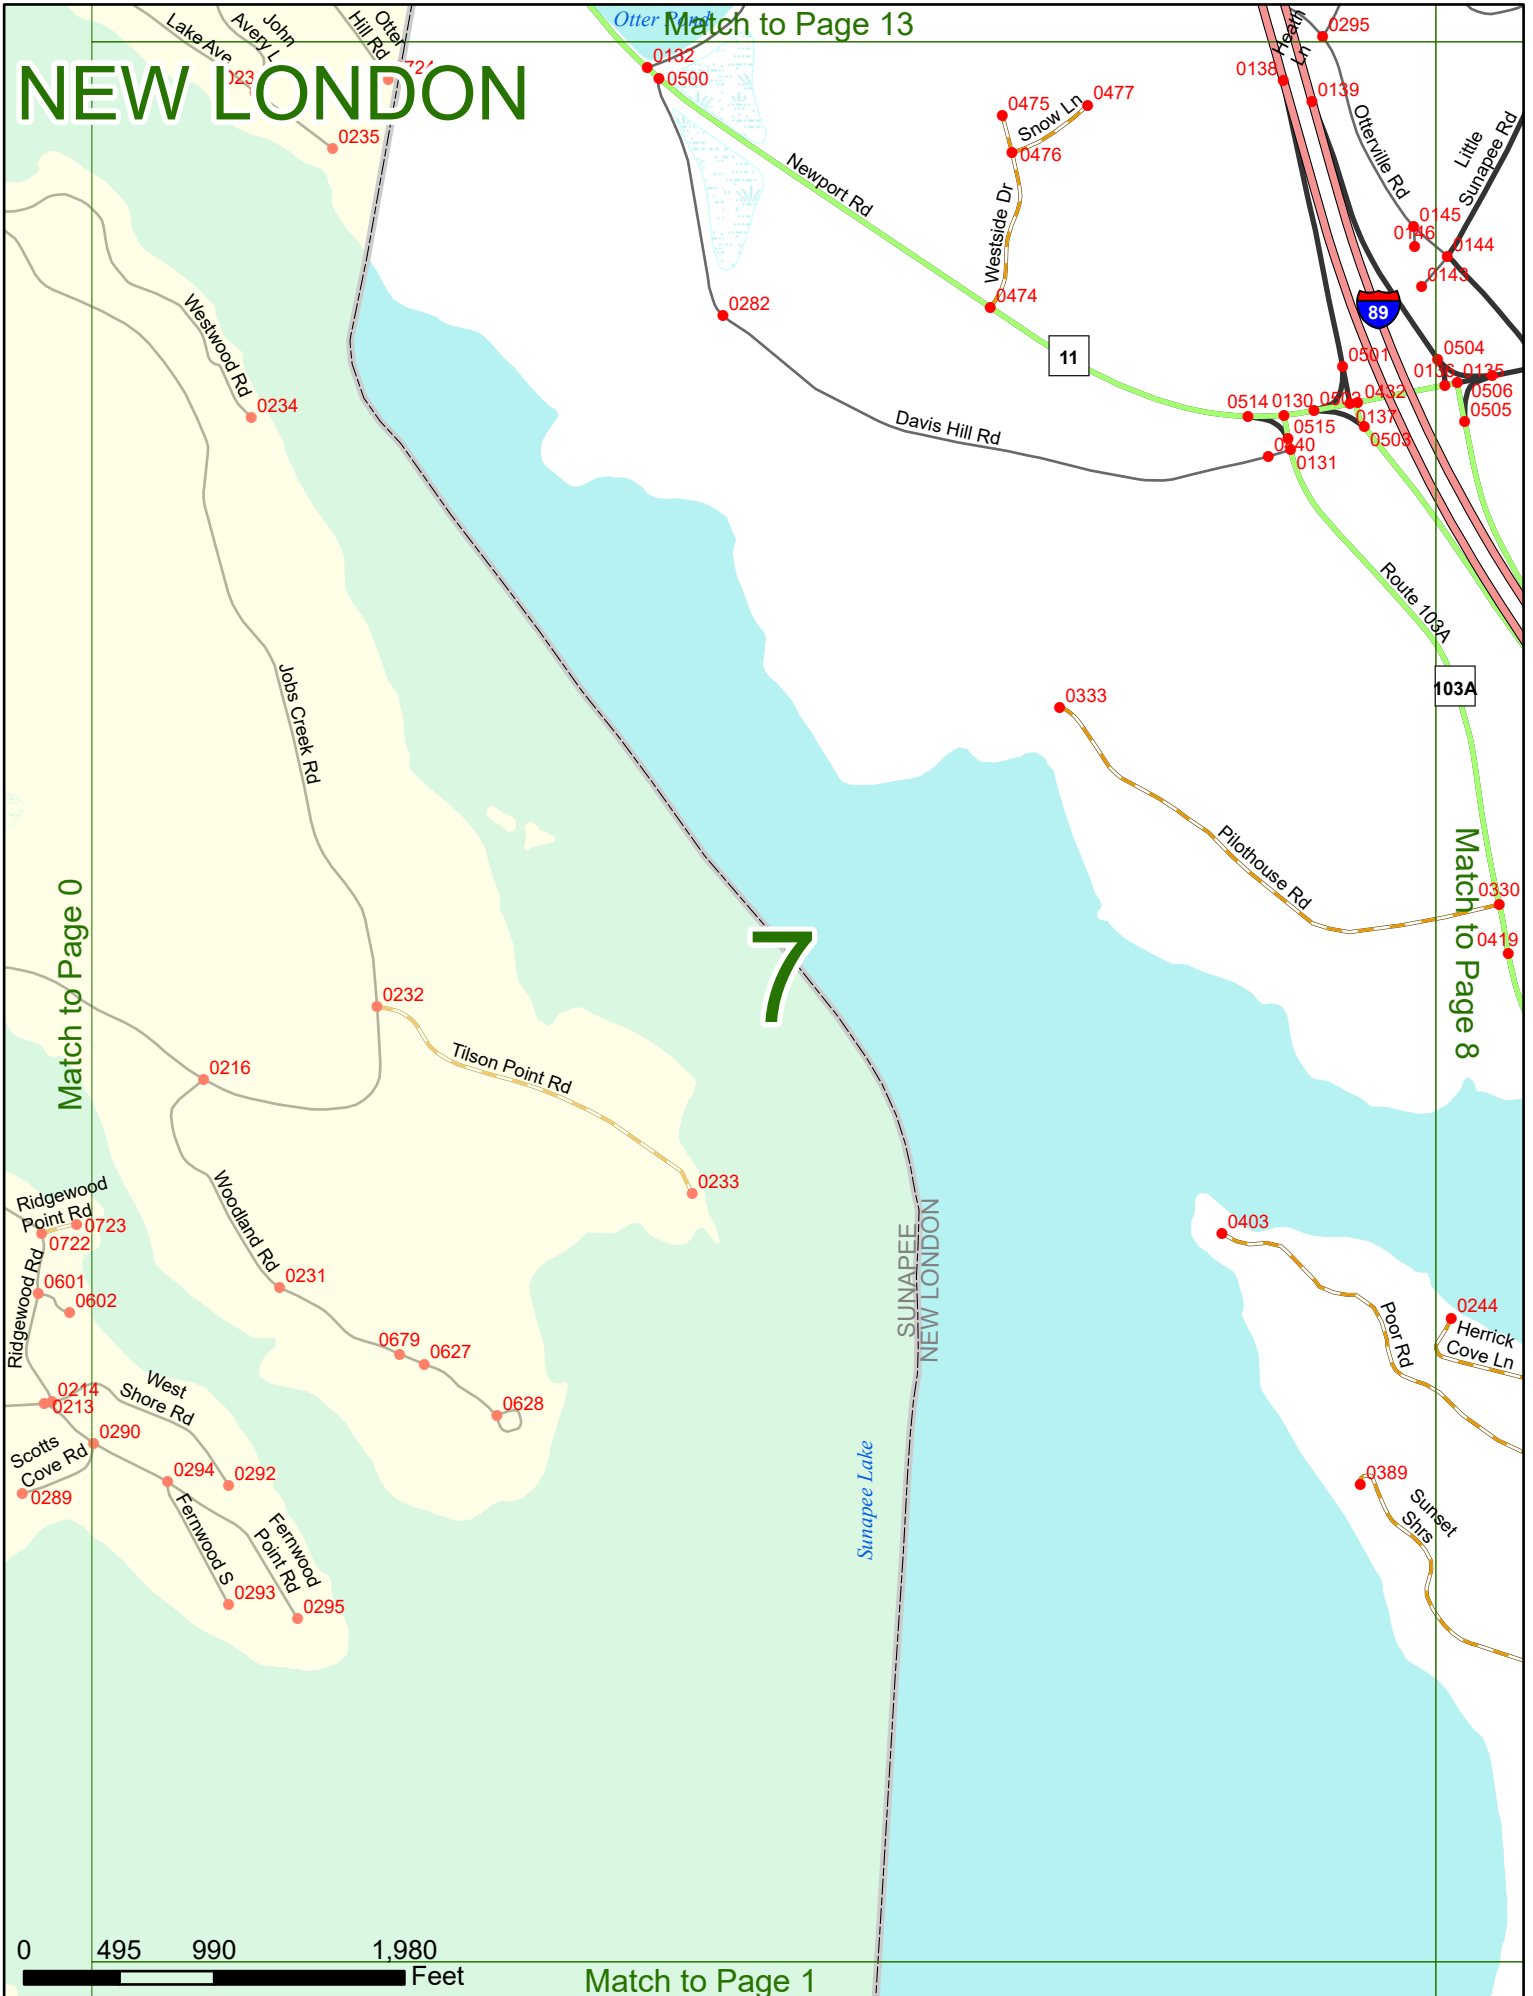

NEW LONDON

Match to Page 13

Match to Page 0

Match to Page 8

7

0 495 990 1,980 Feet

Match to Page 1