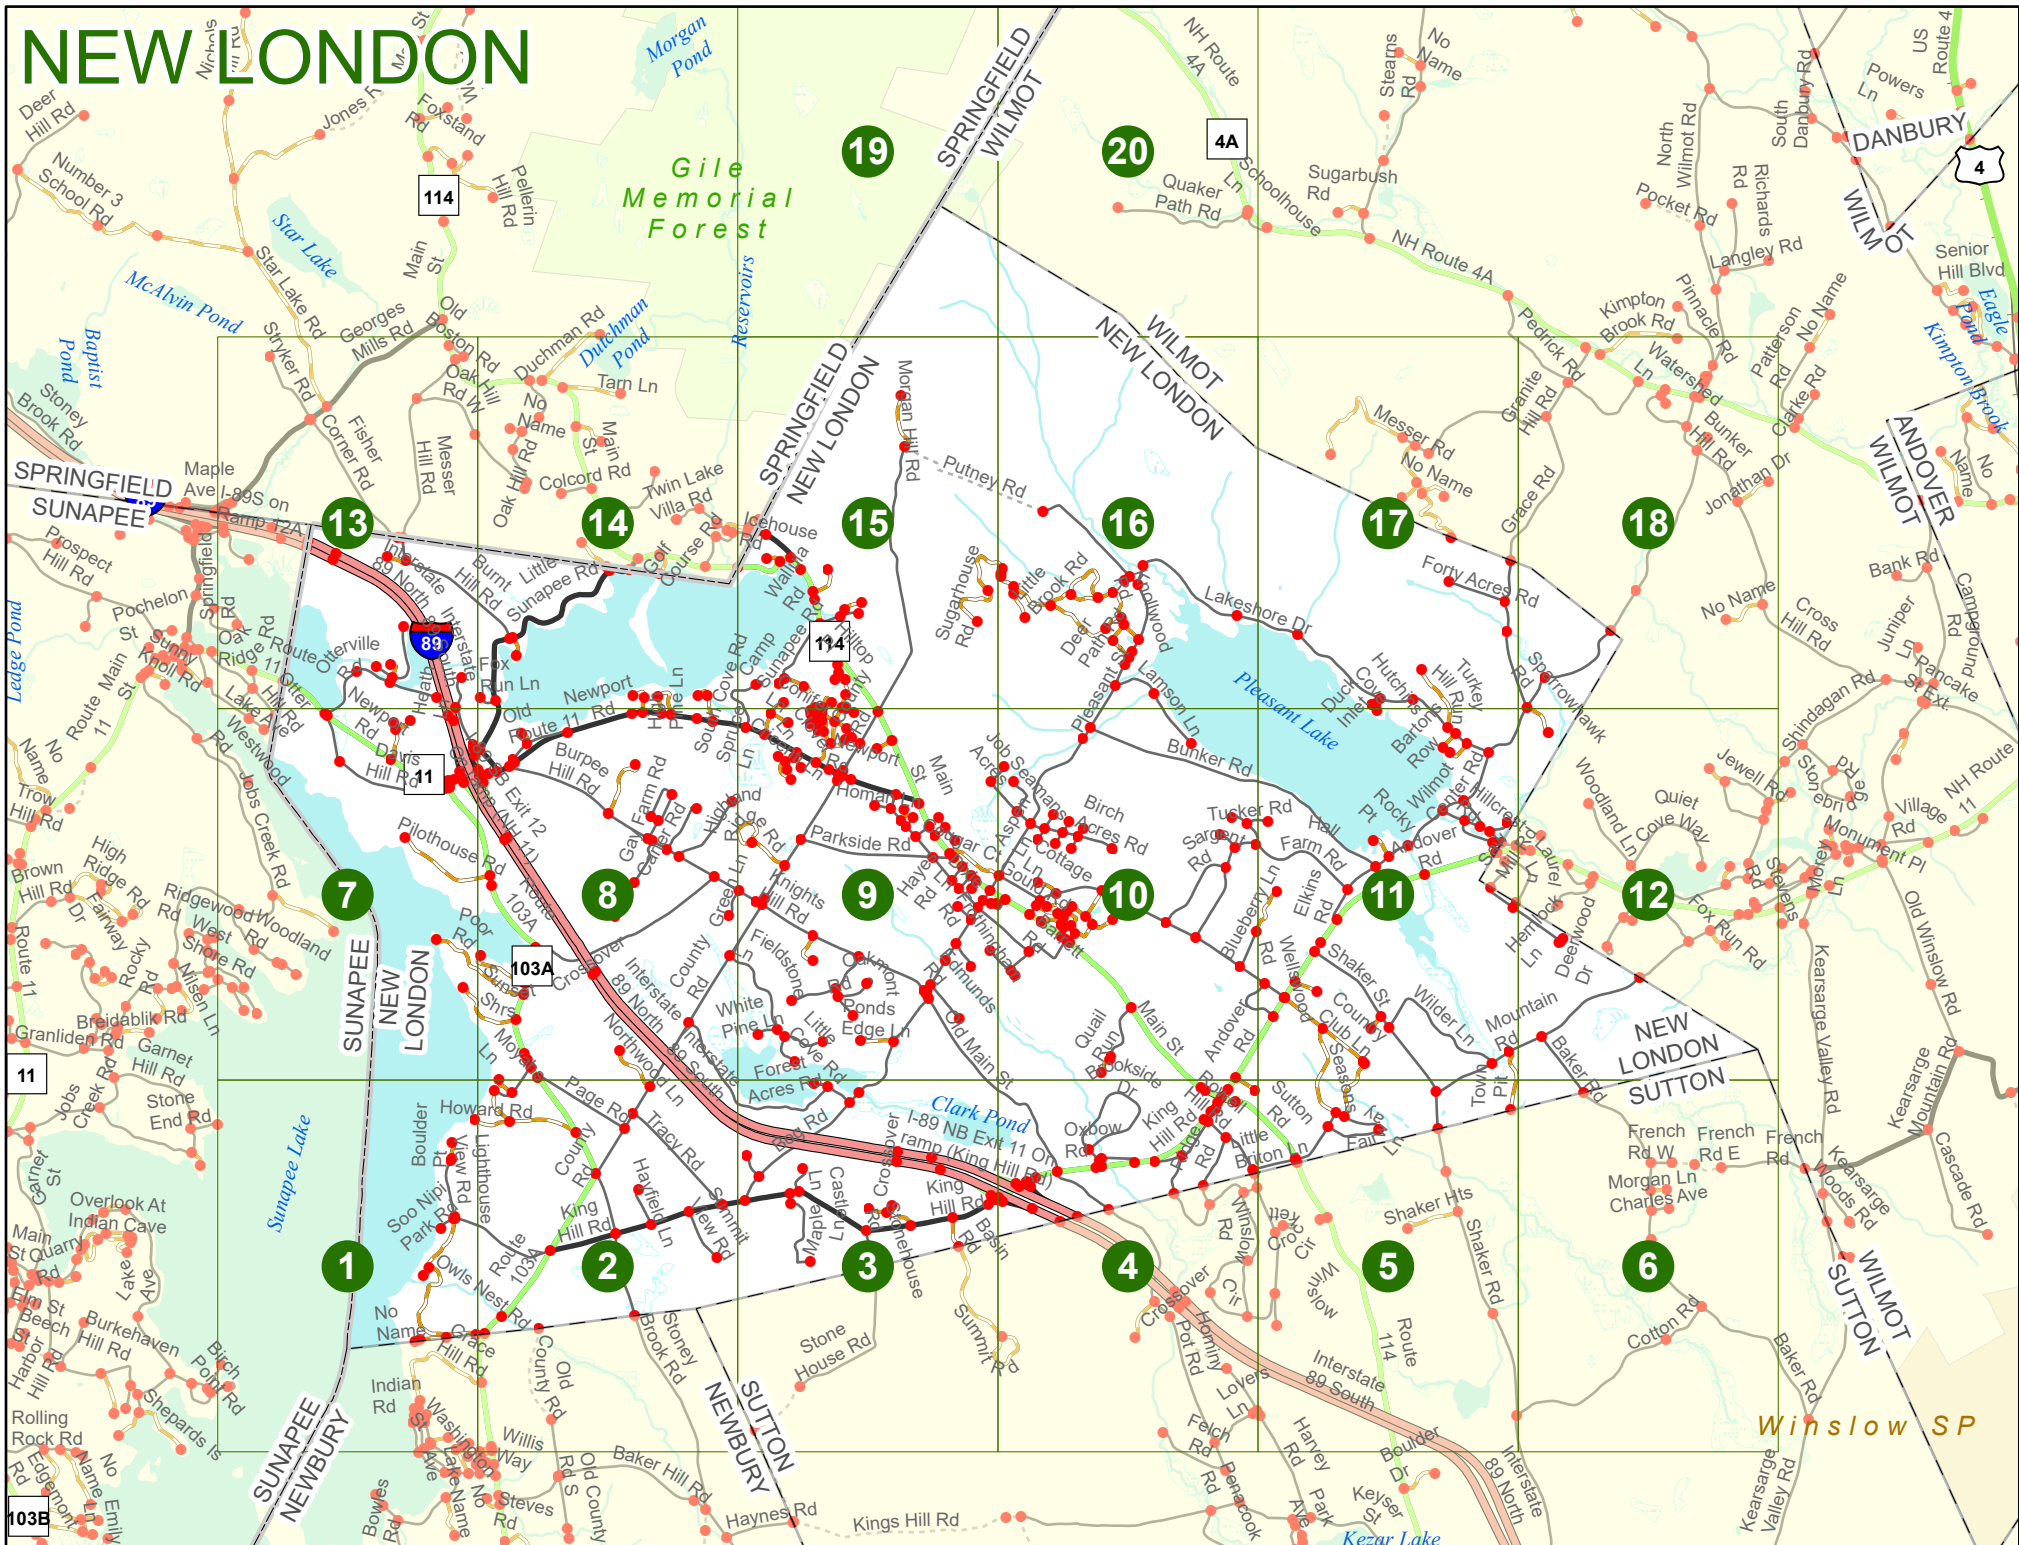

NEW LONDON

Winslow SP