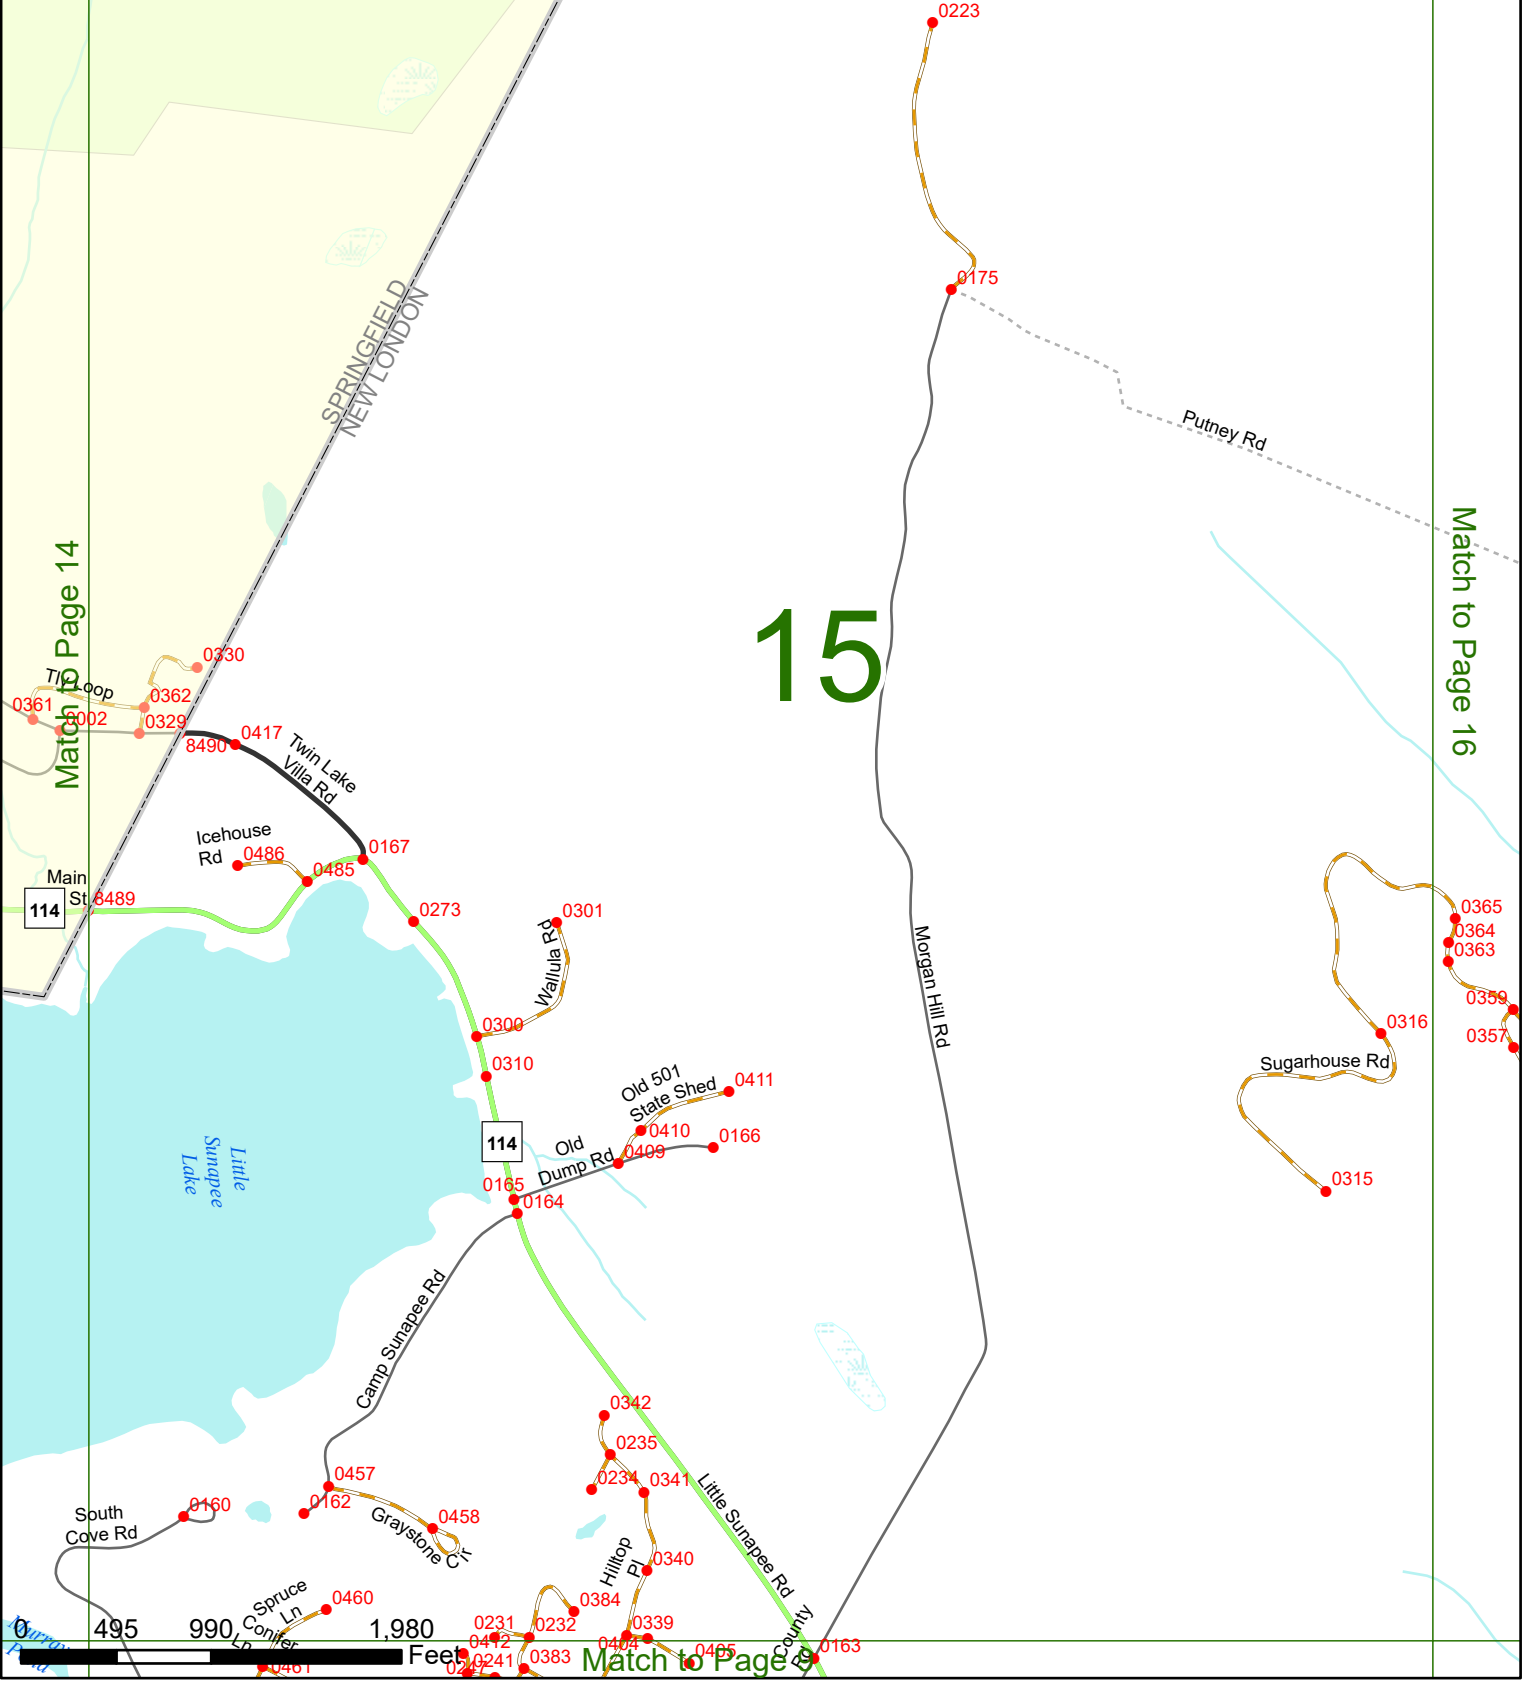

NEW LONDON

Gile
Memorial
Forest

SPRINGFIELD
NEW LONDON

15

Match to Page 14

Match to Page 16