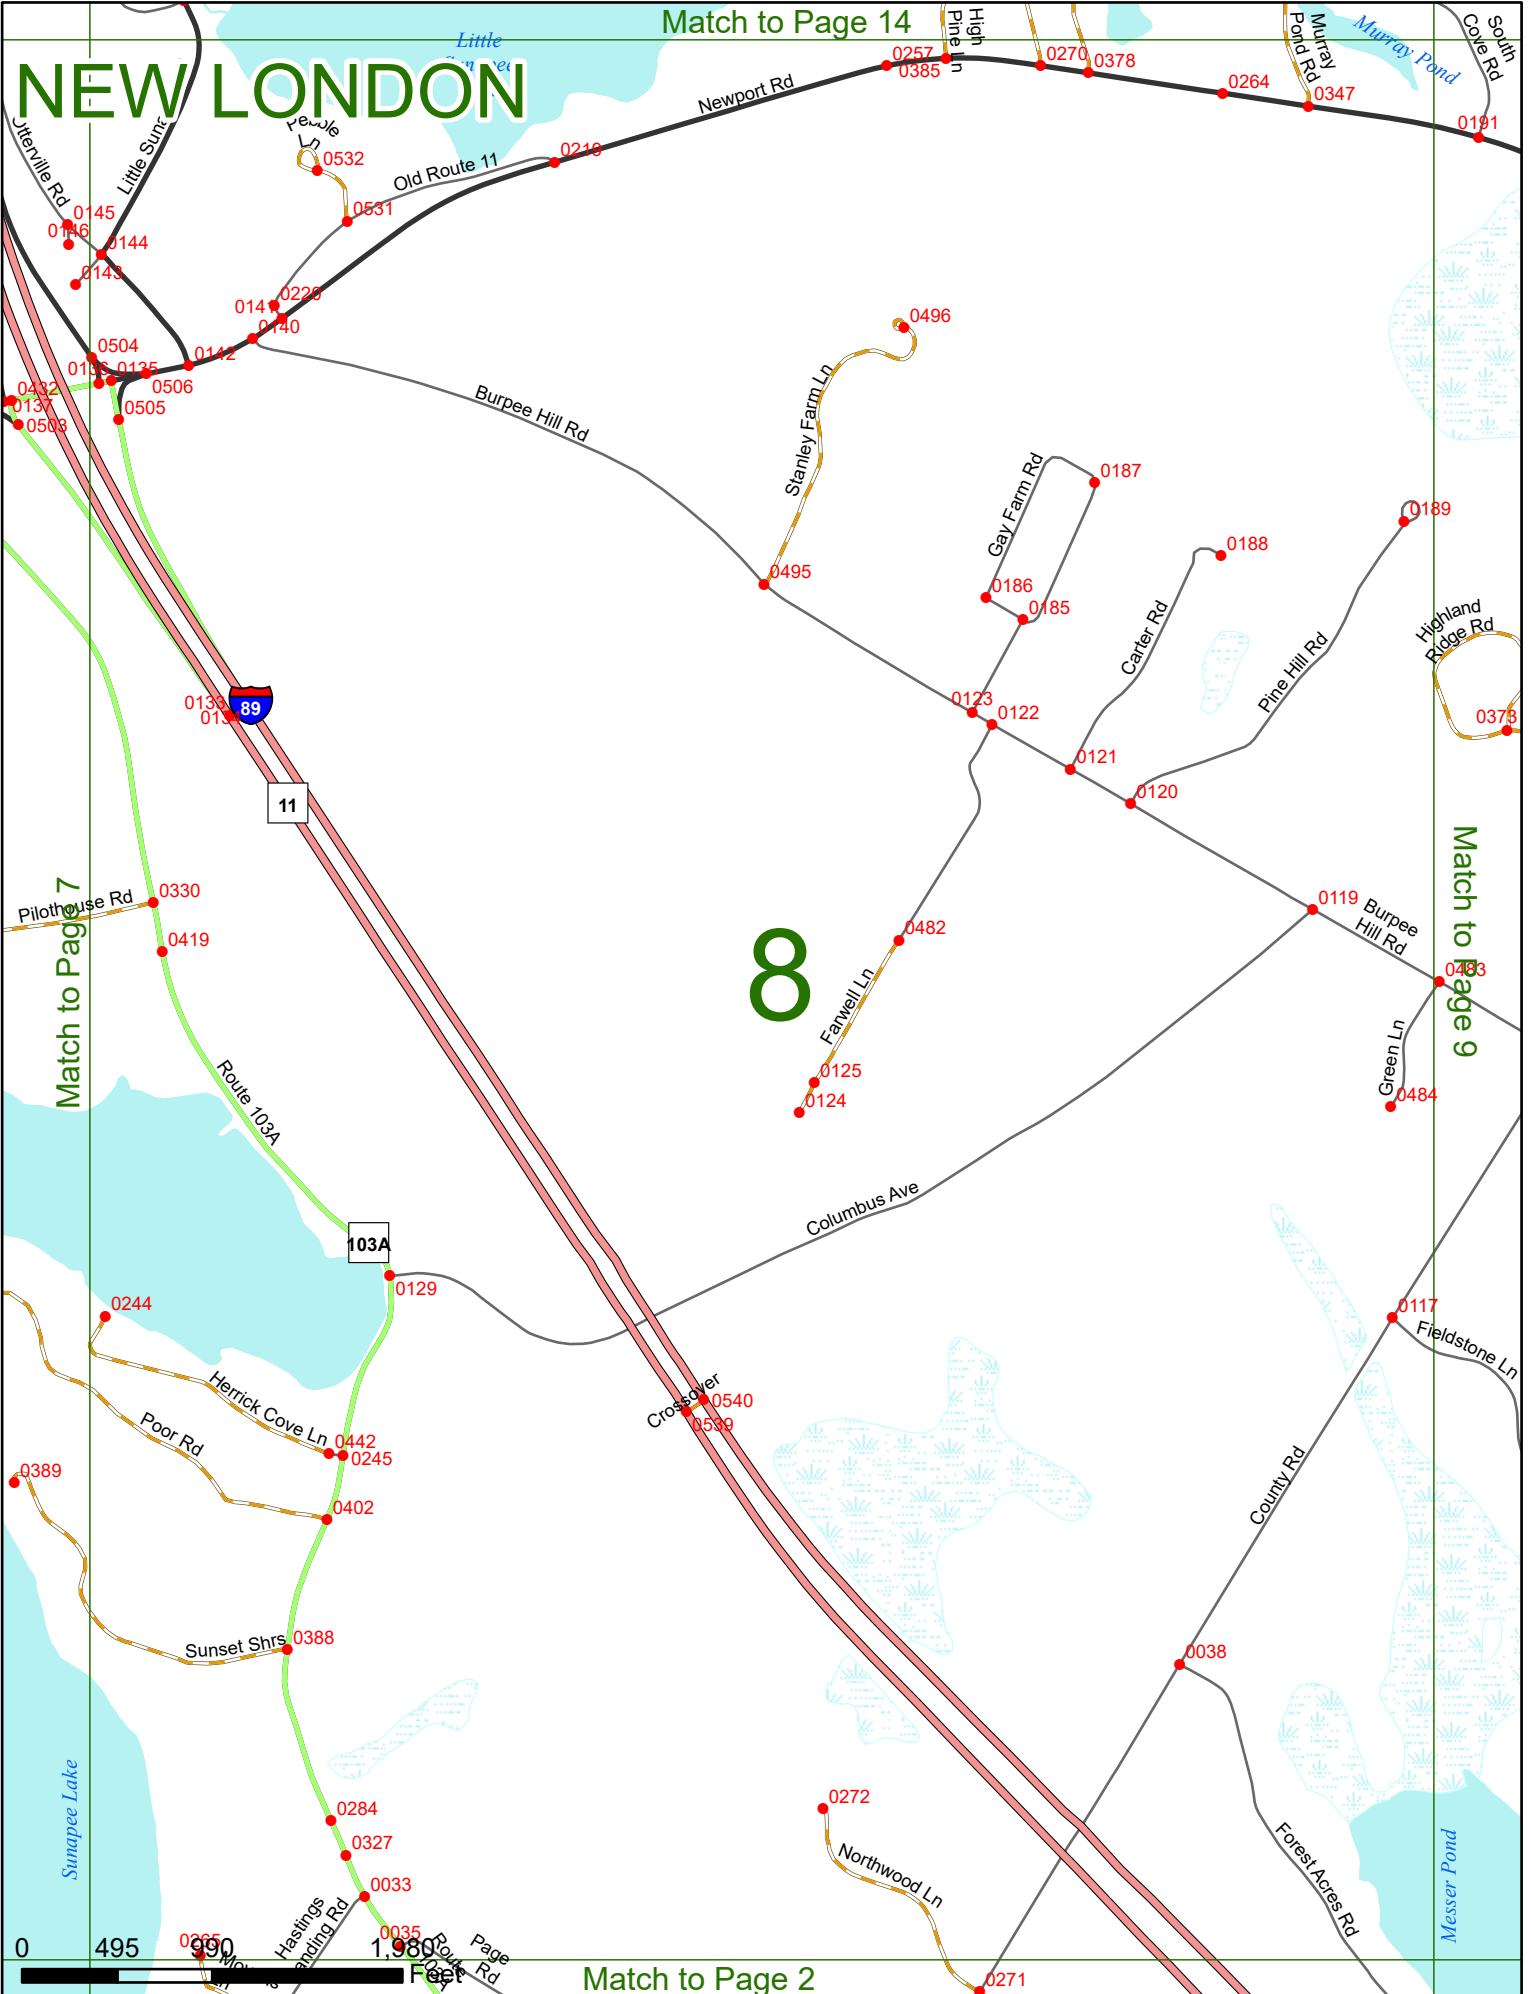

NEW LONDON

Match to Page 14

Match to Page 7

Match to Page 9

Match to Page 2

8