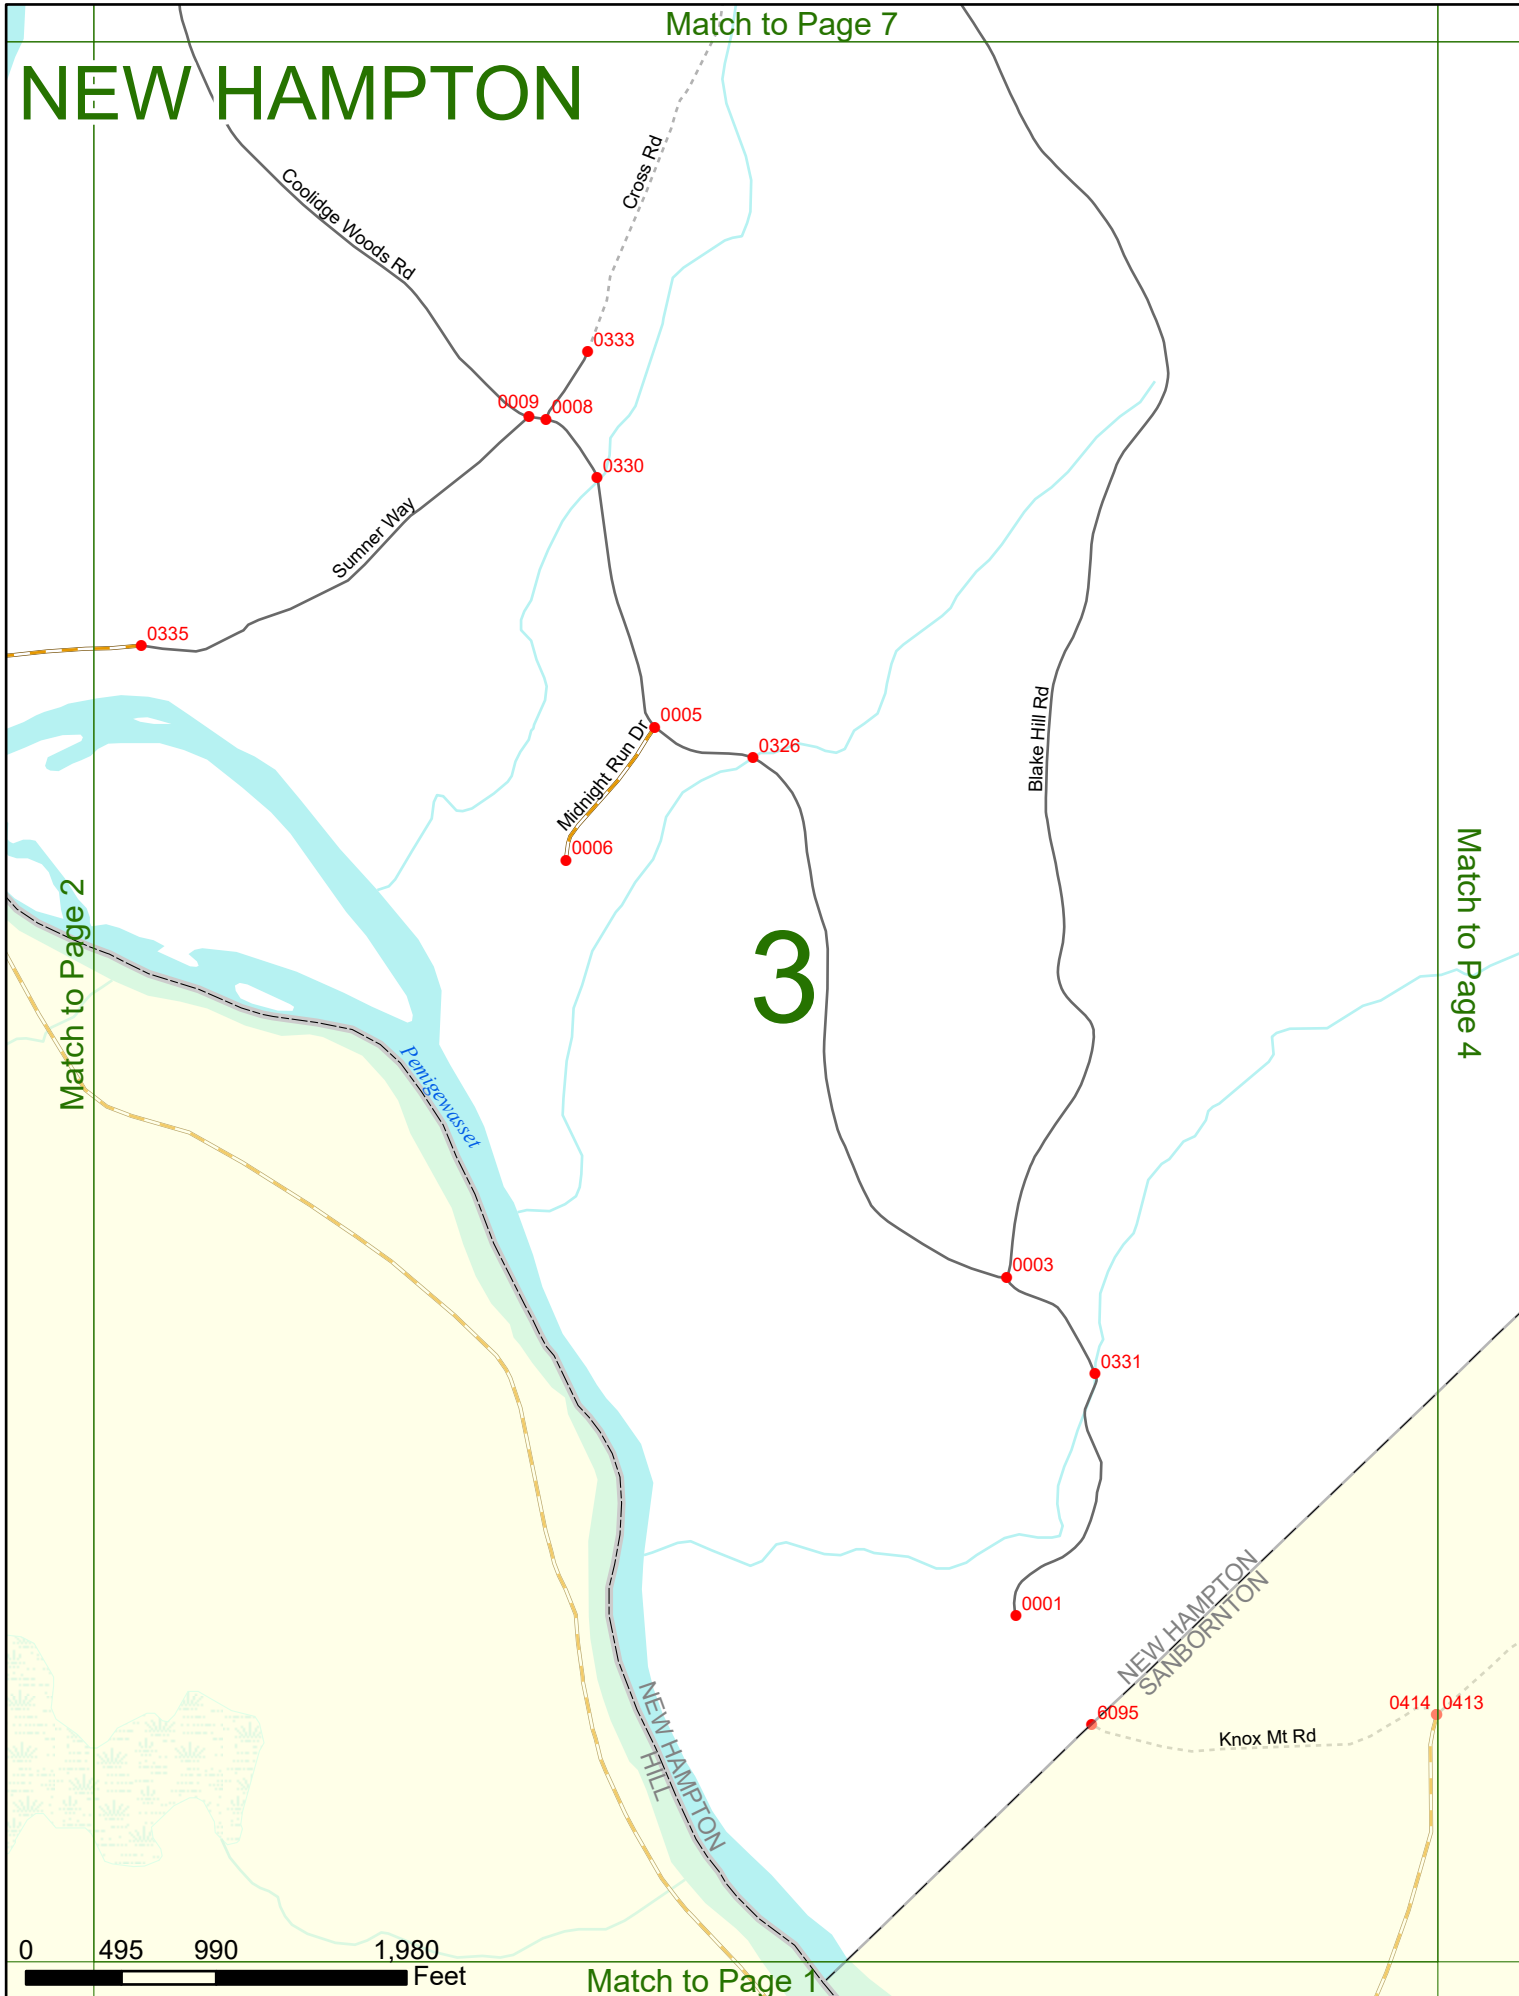

Match to Page 7

NEW HAMPTON

Match to Page 2

Match to Page 4

3

Match to Page 1