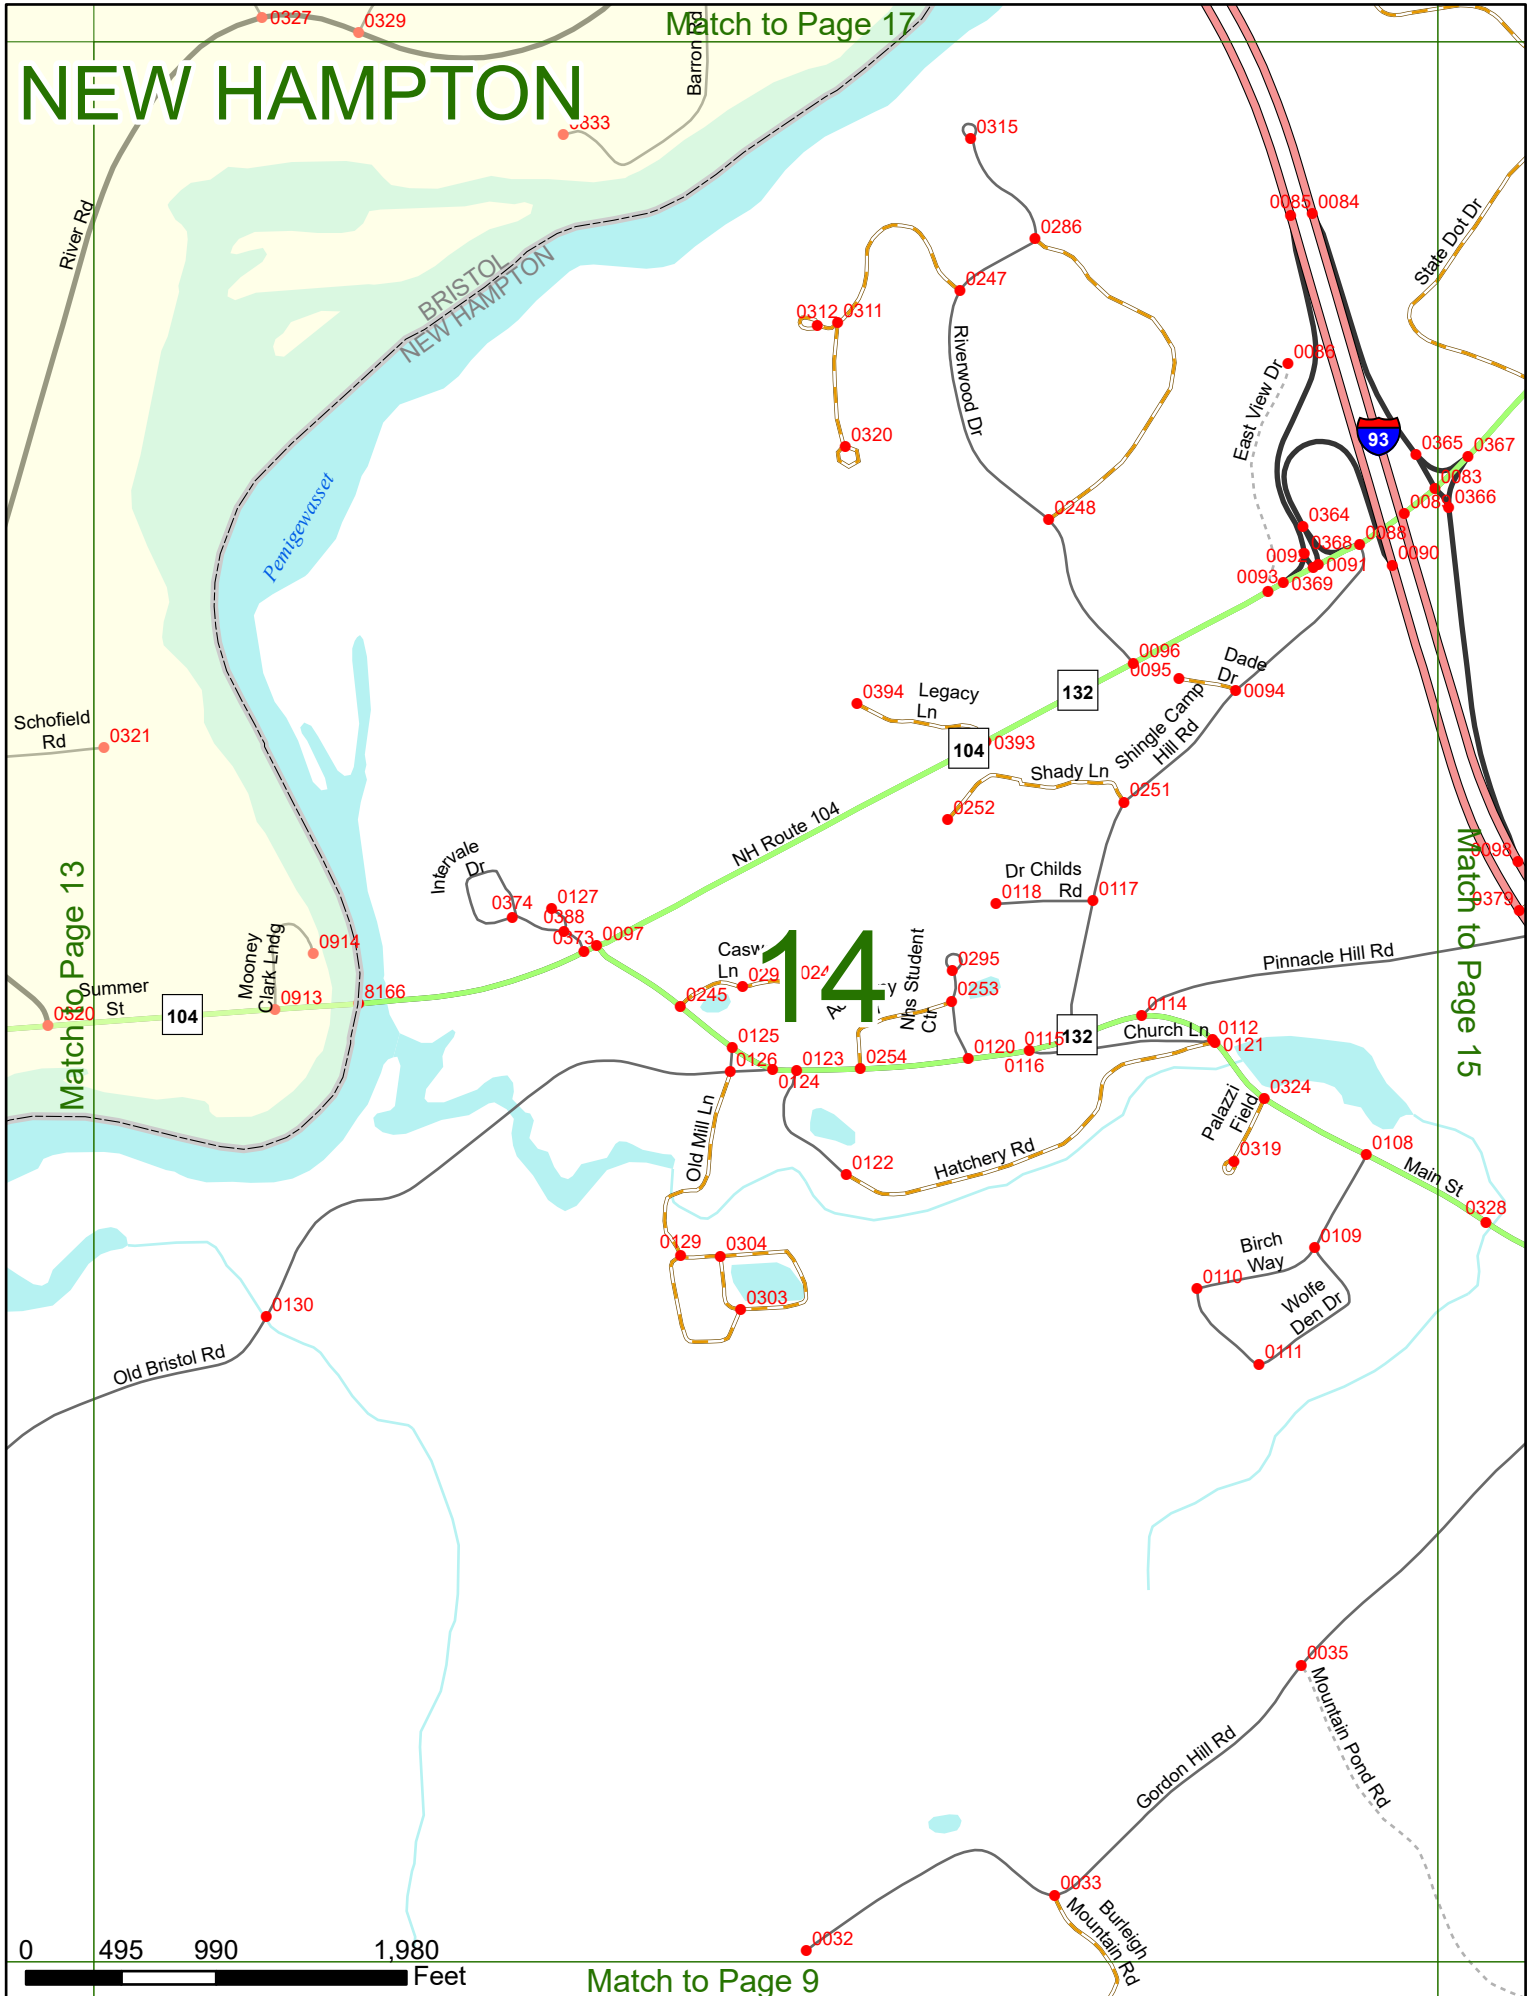

NEW HAMPTON

Match to Page 17

0 495 990 1,980 Feet

Match to Page 9

14