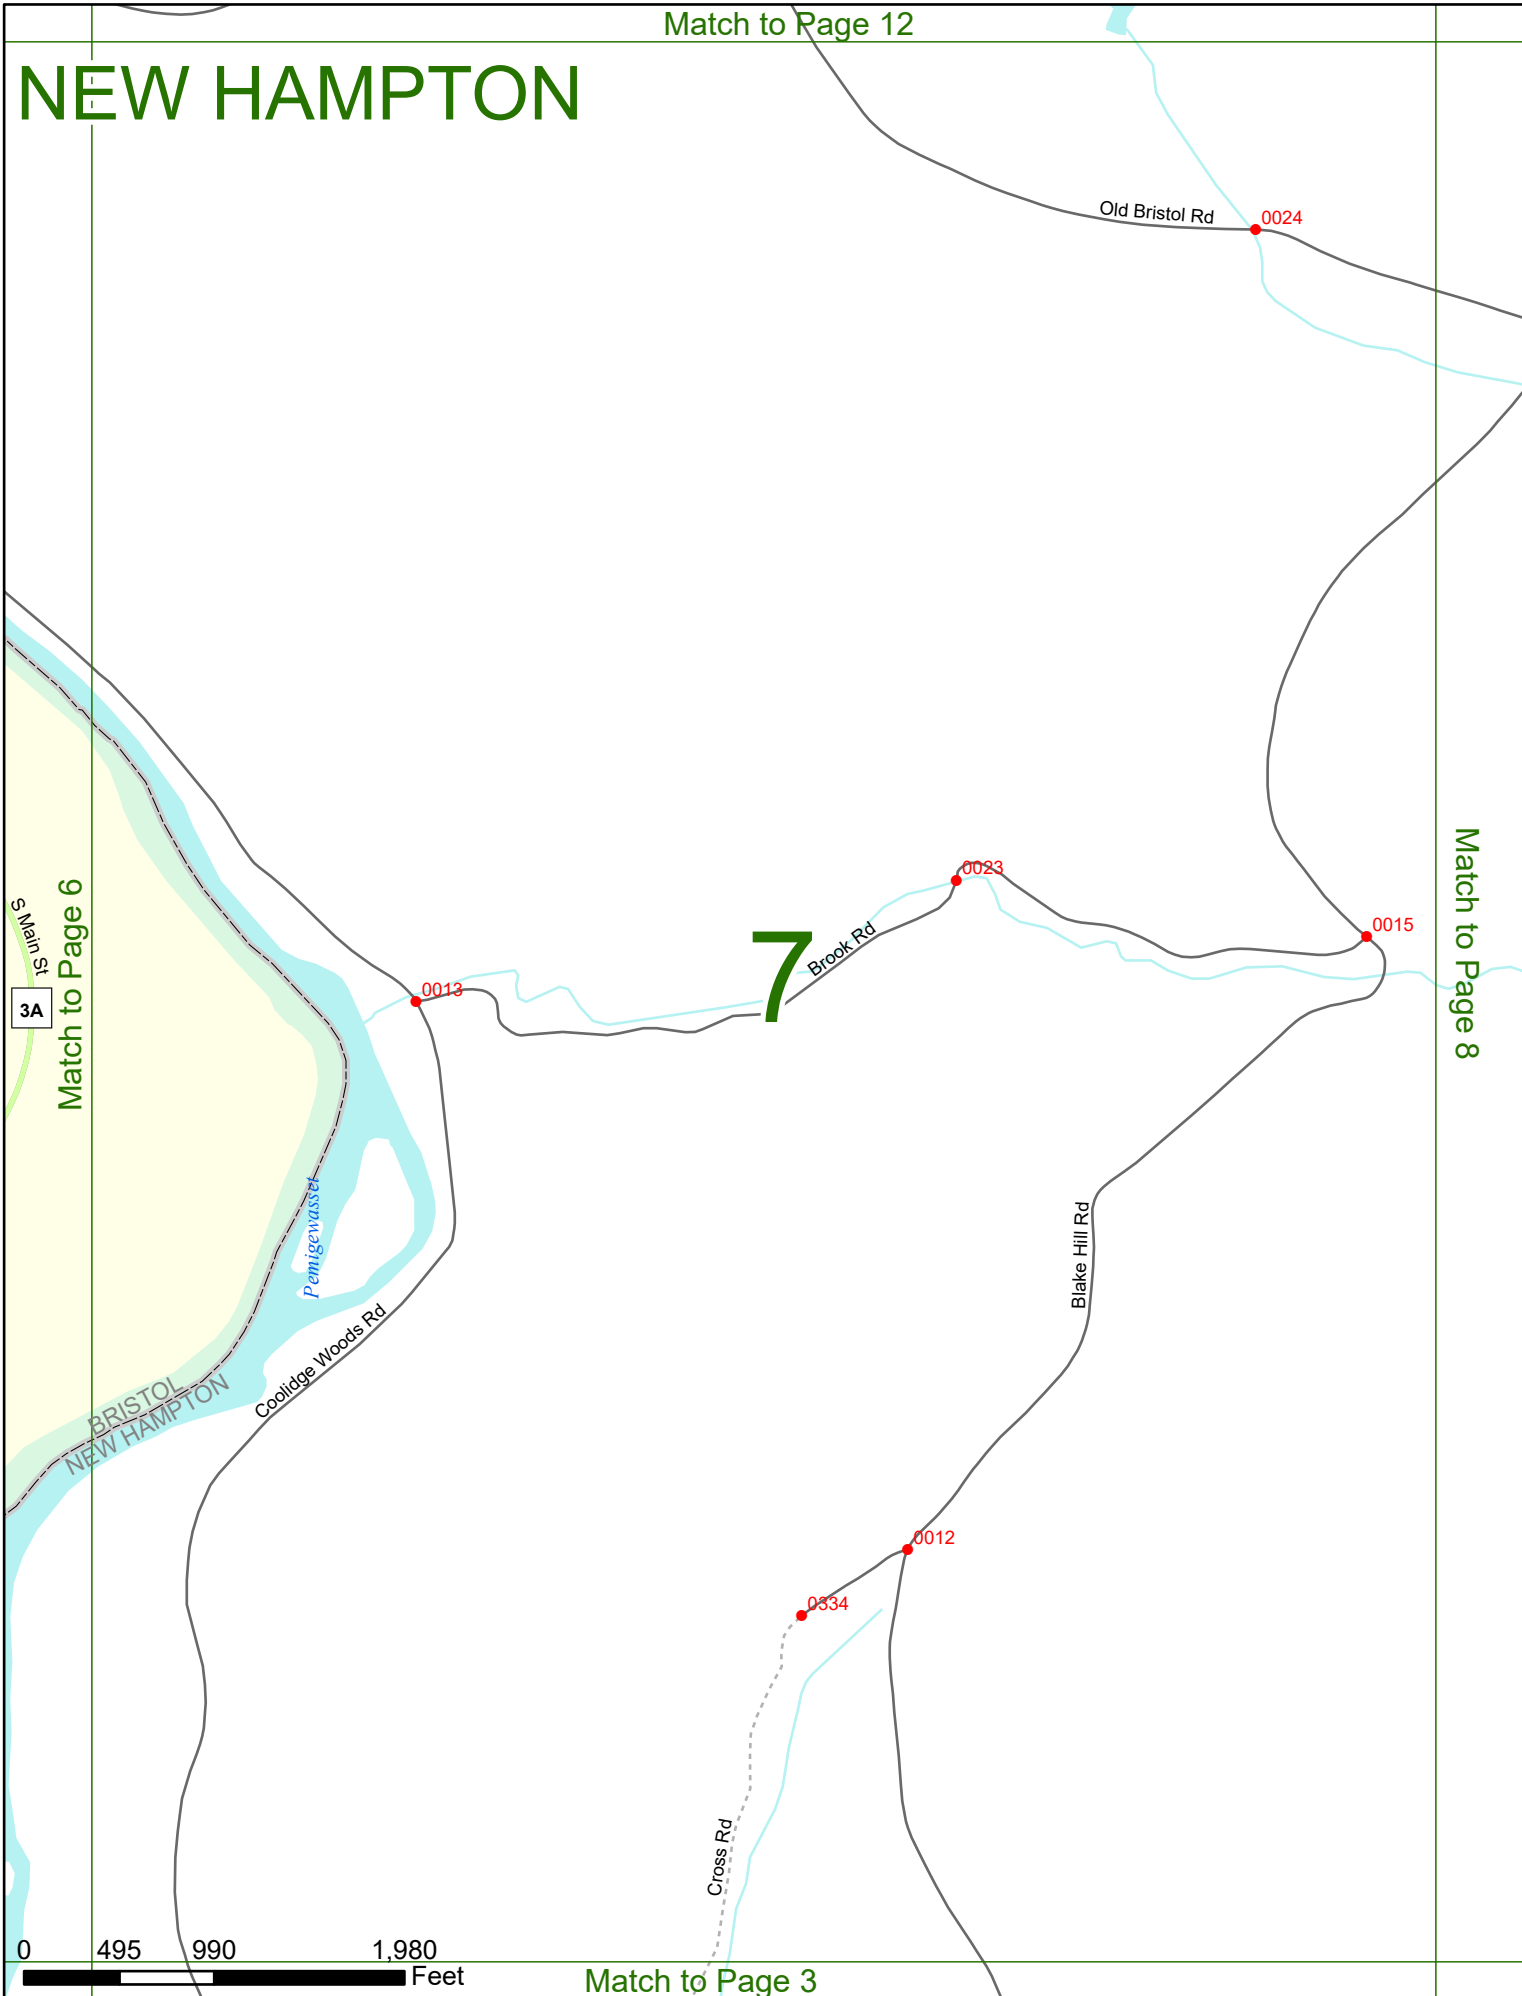

NEW HAMPTON

Match to Page 8

Match to Page 6

Match to Page 3

0 495 990 1,980 Feet

S Main St
3A

Old Bristol Rd 0024

0023
Brook Rd

0015

Blake Hill Rd

Coolidge Woods Rd

Pemigewasset

Cross Rd

0334

0012

0013

7

BRISTOL
NEW HAMPTON