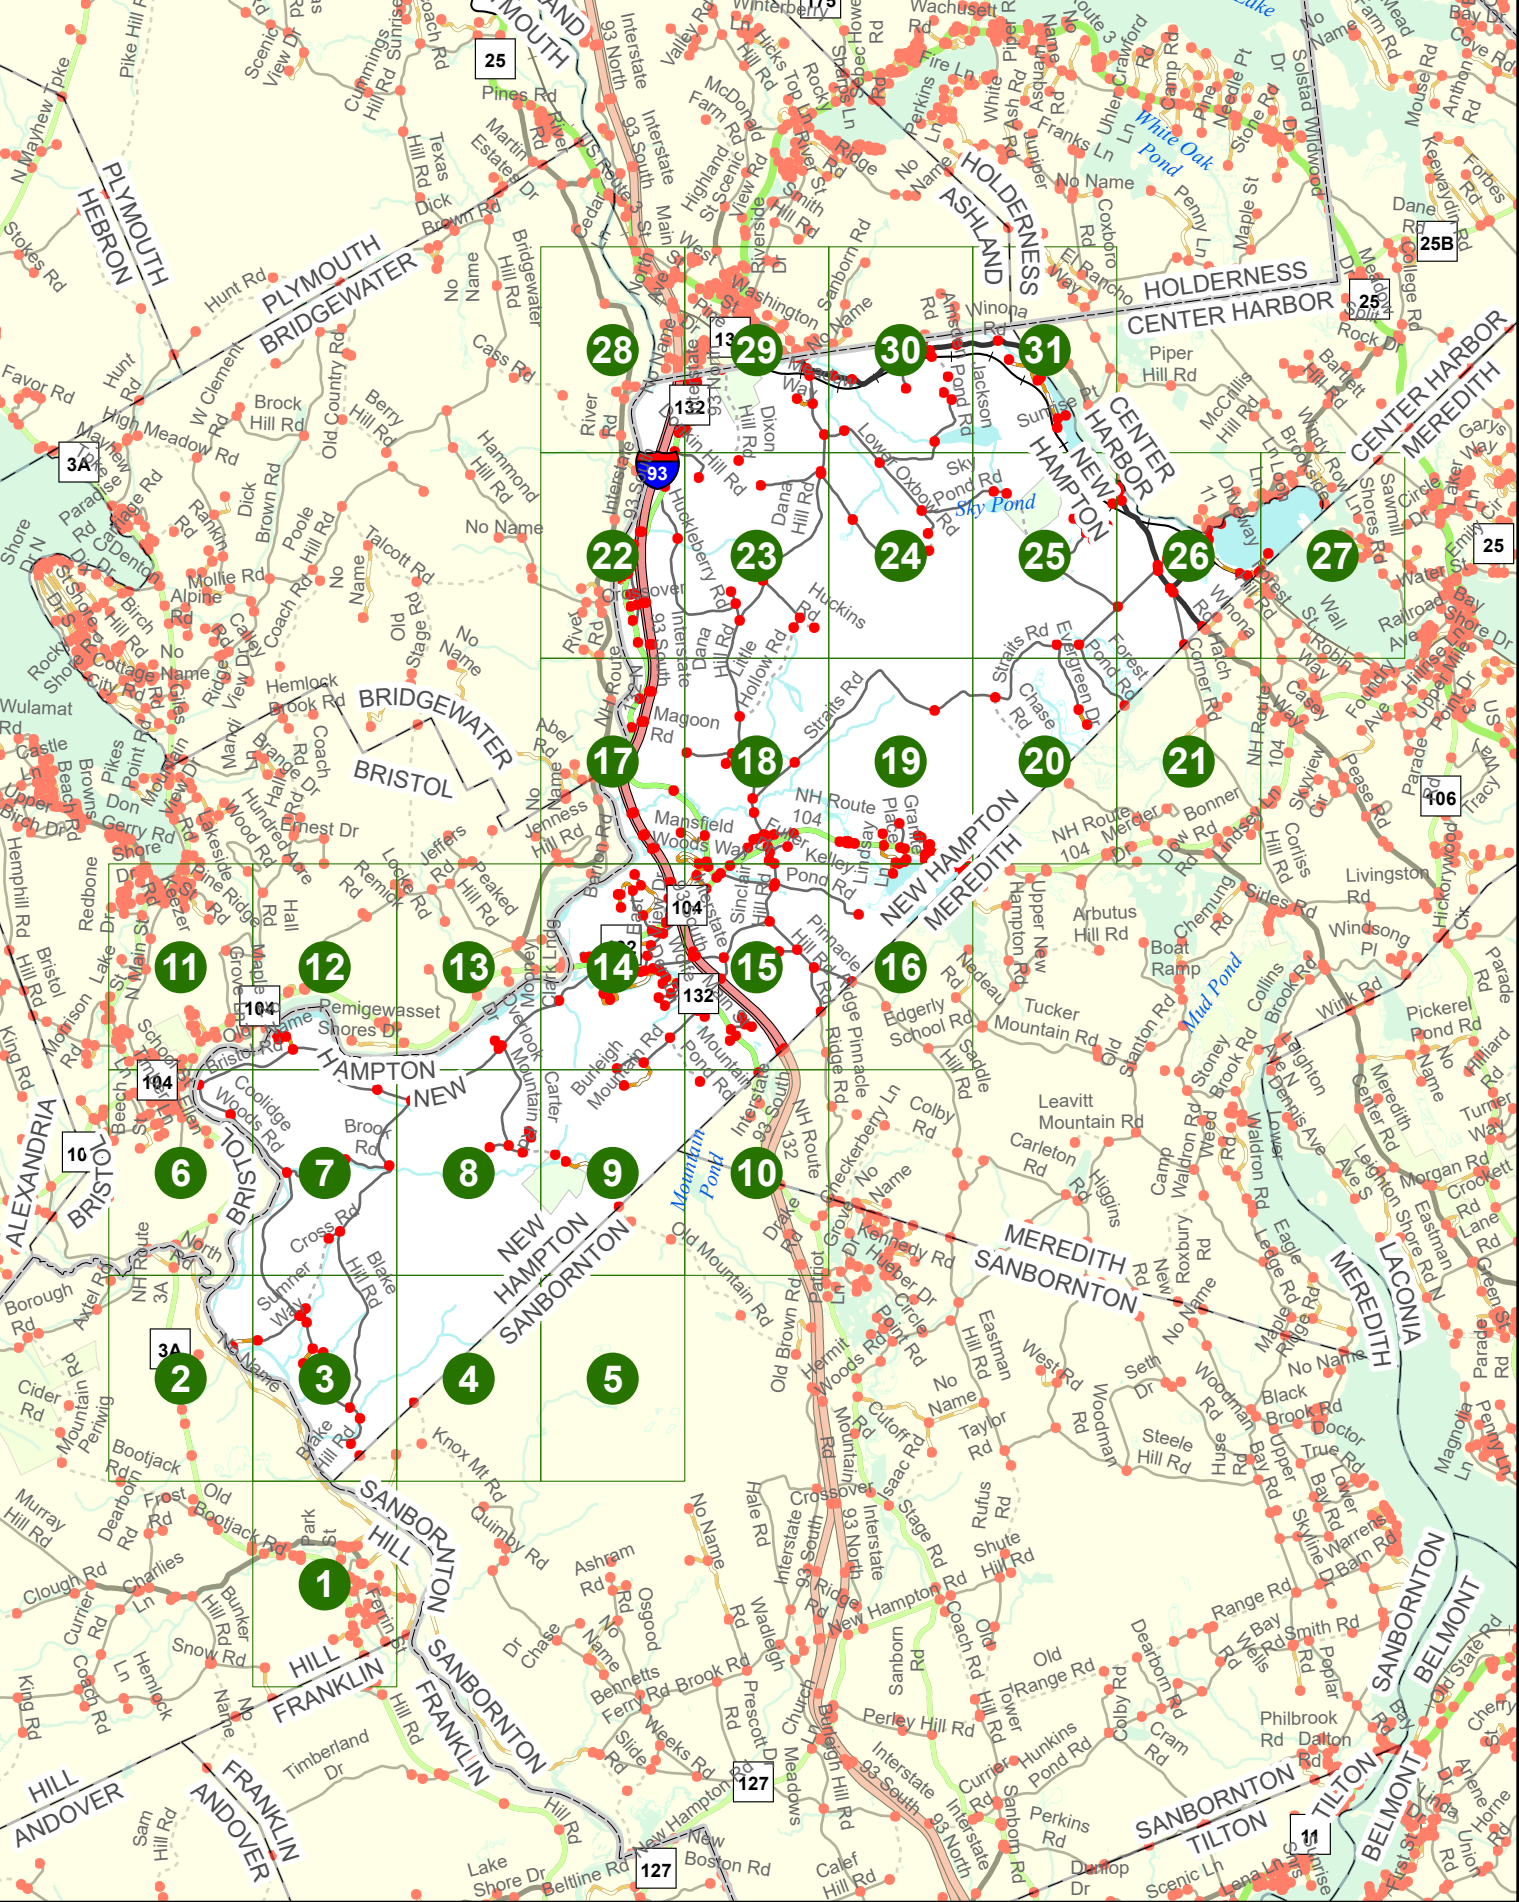

NEW HAMPTON