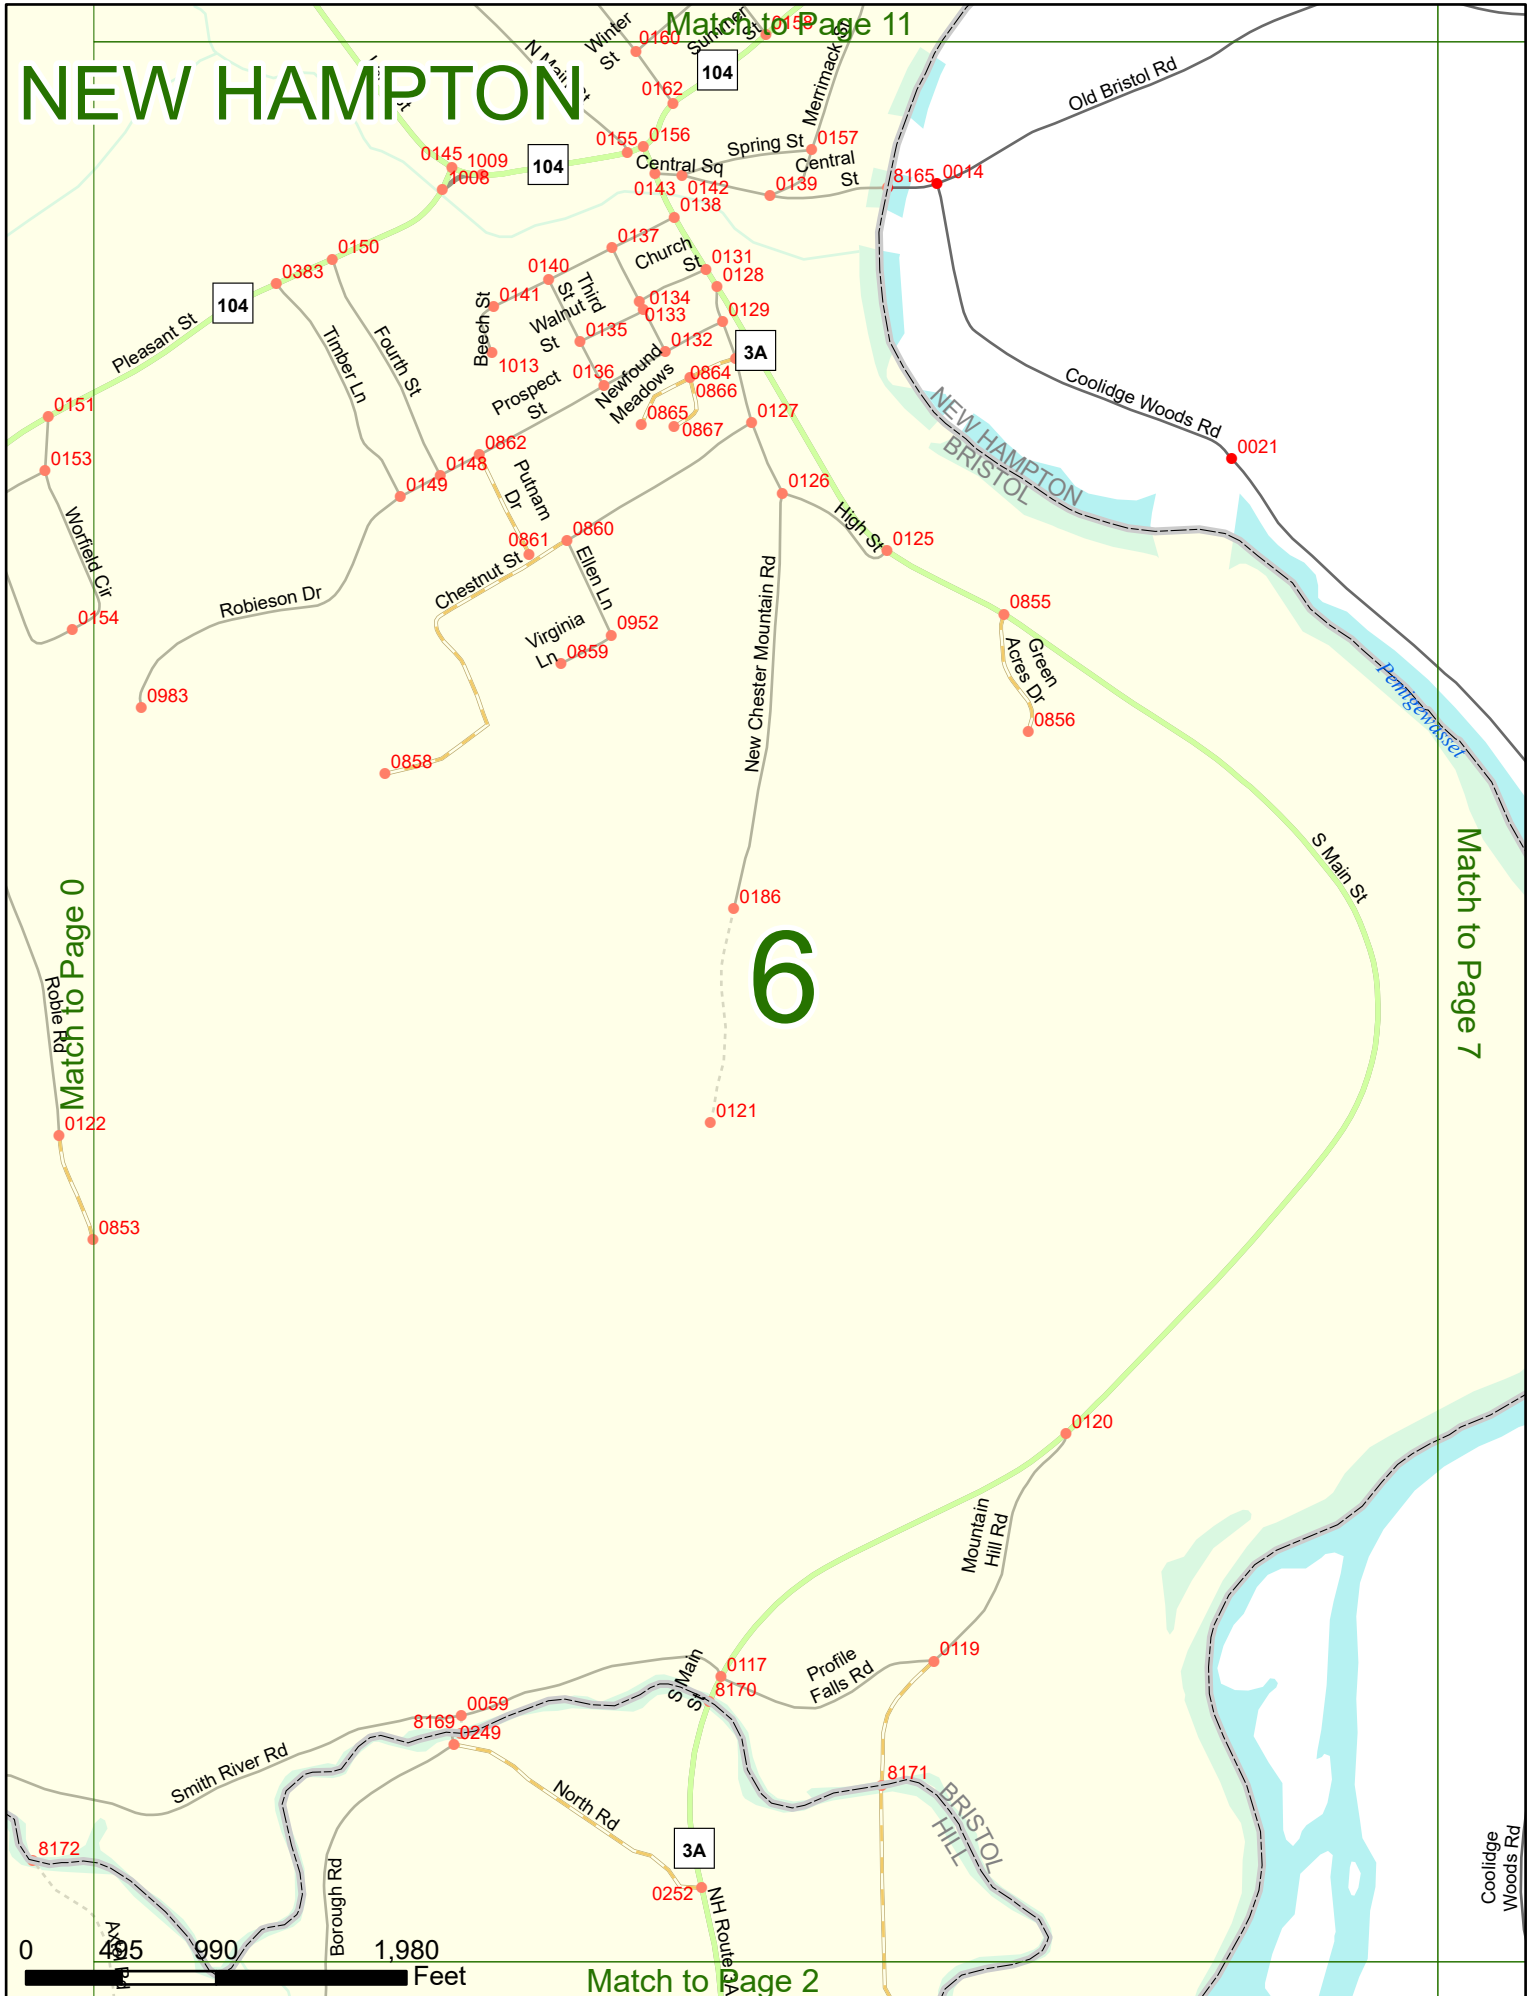

NEW HAMPTON

Match to Page 11

Match to Page 0

Match to Page 7

6

Match to Page 2