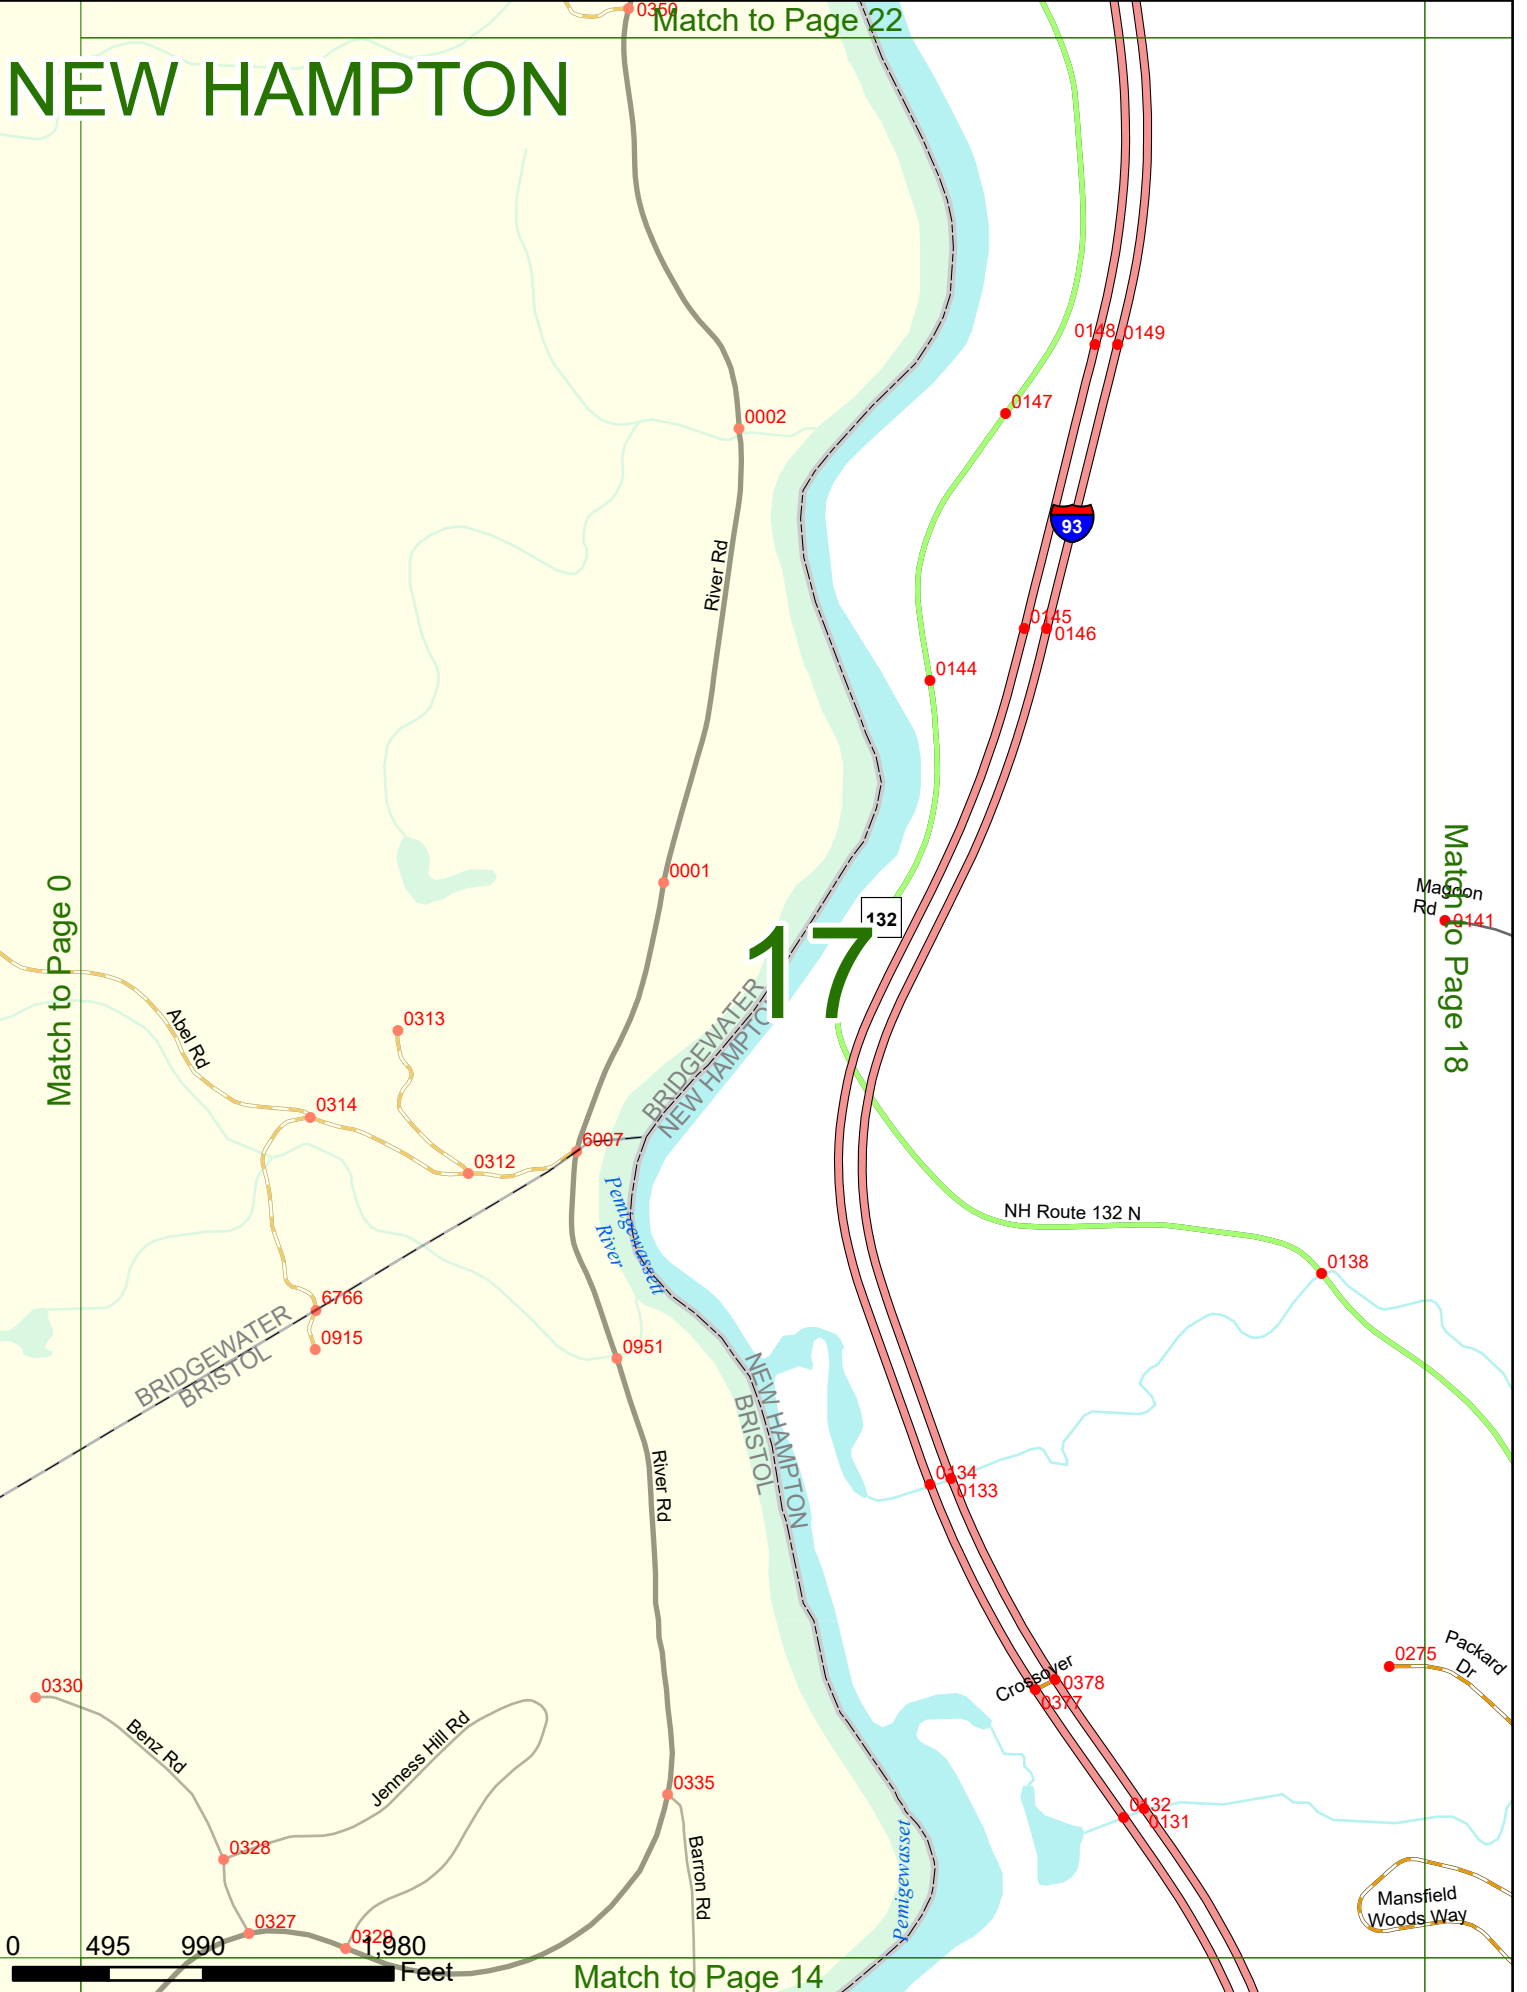

NEW HAMPTON

Match to Page 22

Match to Page 0

Match to Page 18

17

Match to Page 14