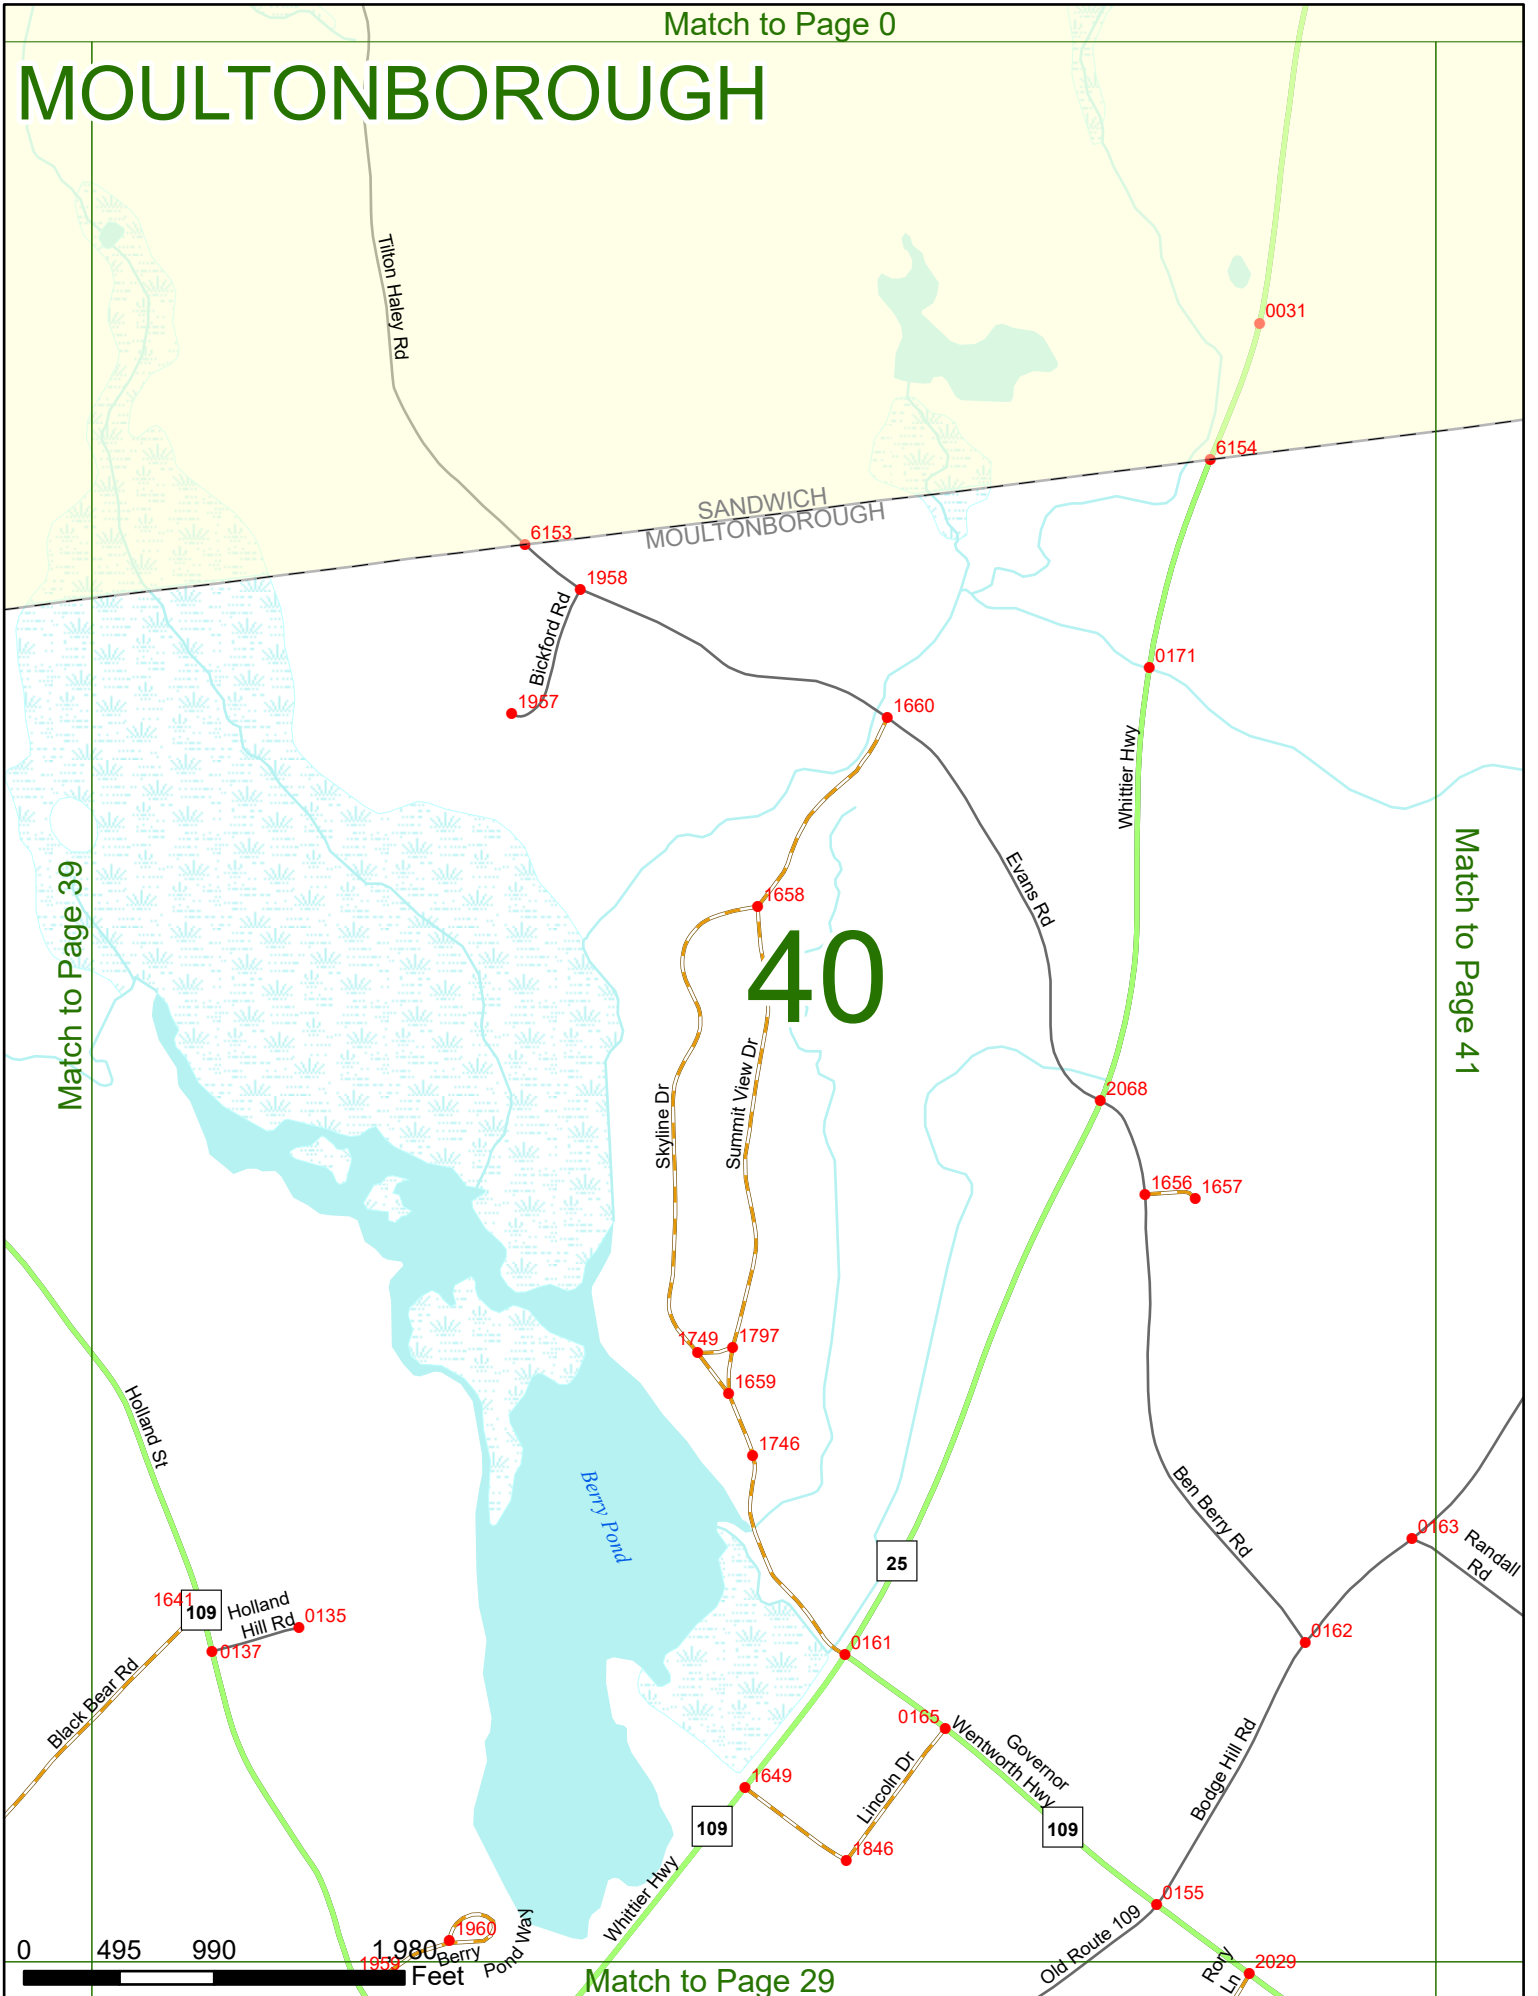

Match to Page 38

Match to Page 40

SANDWICH
MOULTONBOROUGH

39

0 495 990 1,980 Feet

Match to Page 28 *Garland Pond*

MOULTONBOROUGH

Match to Page 39