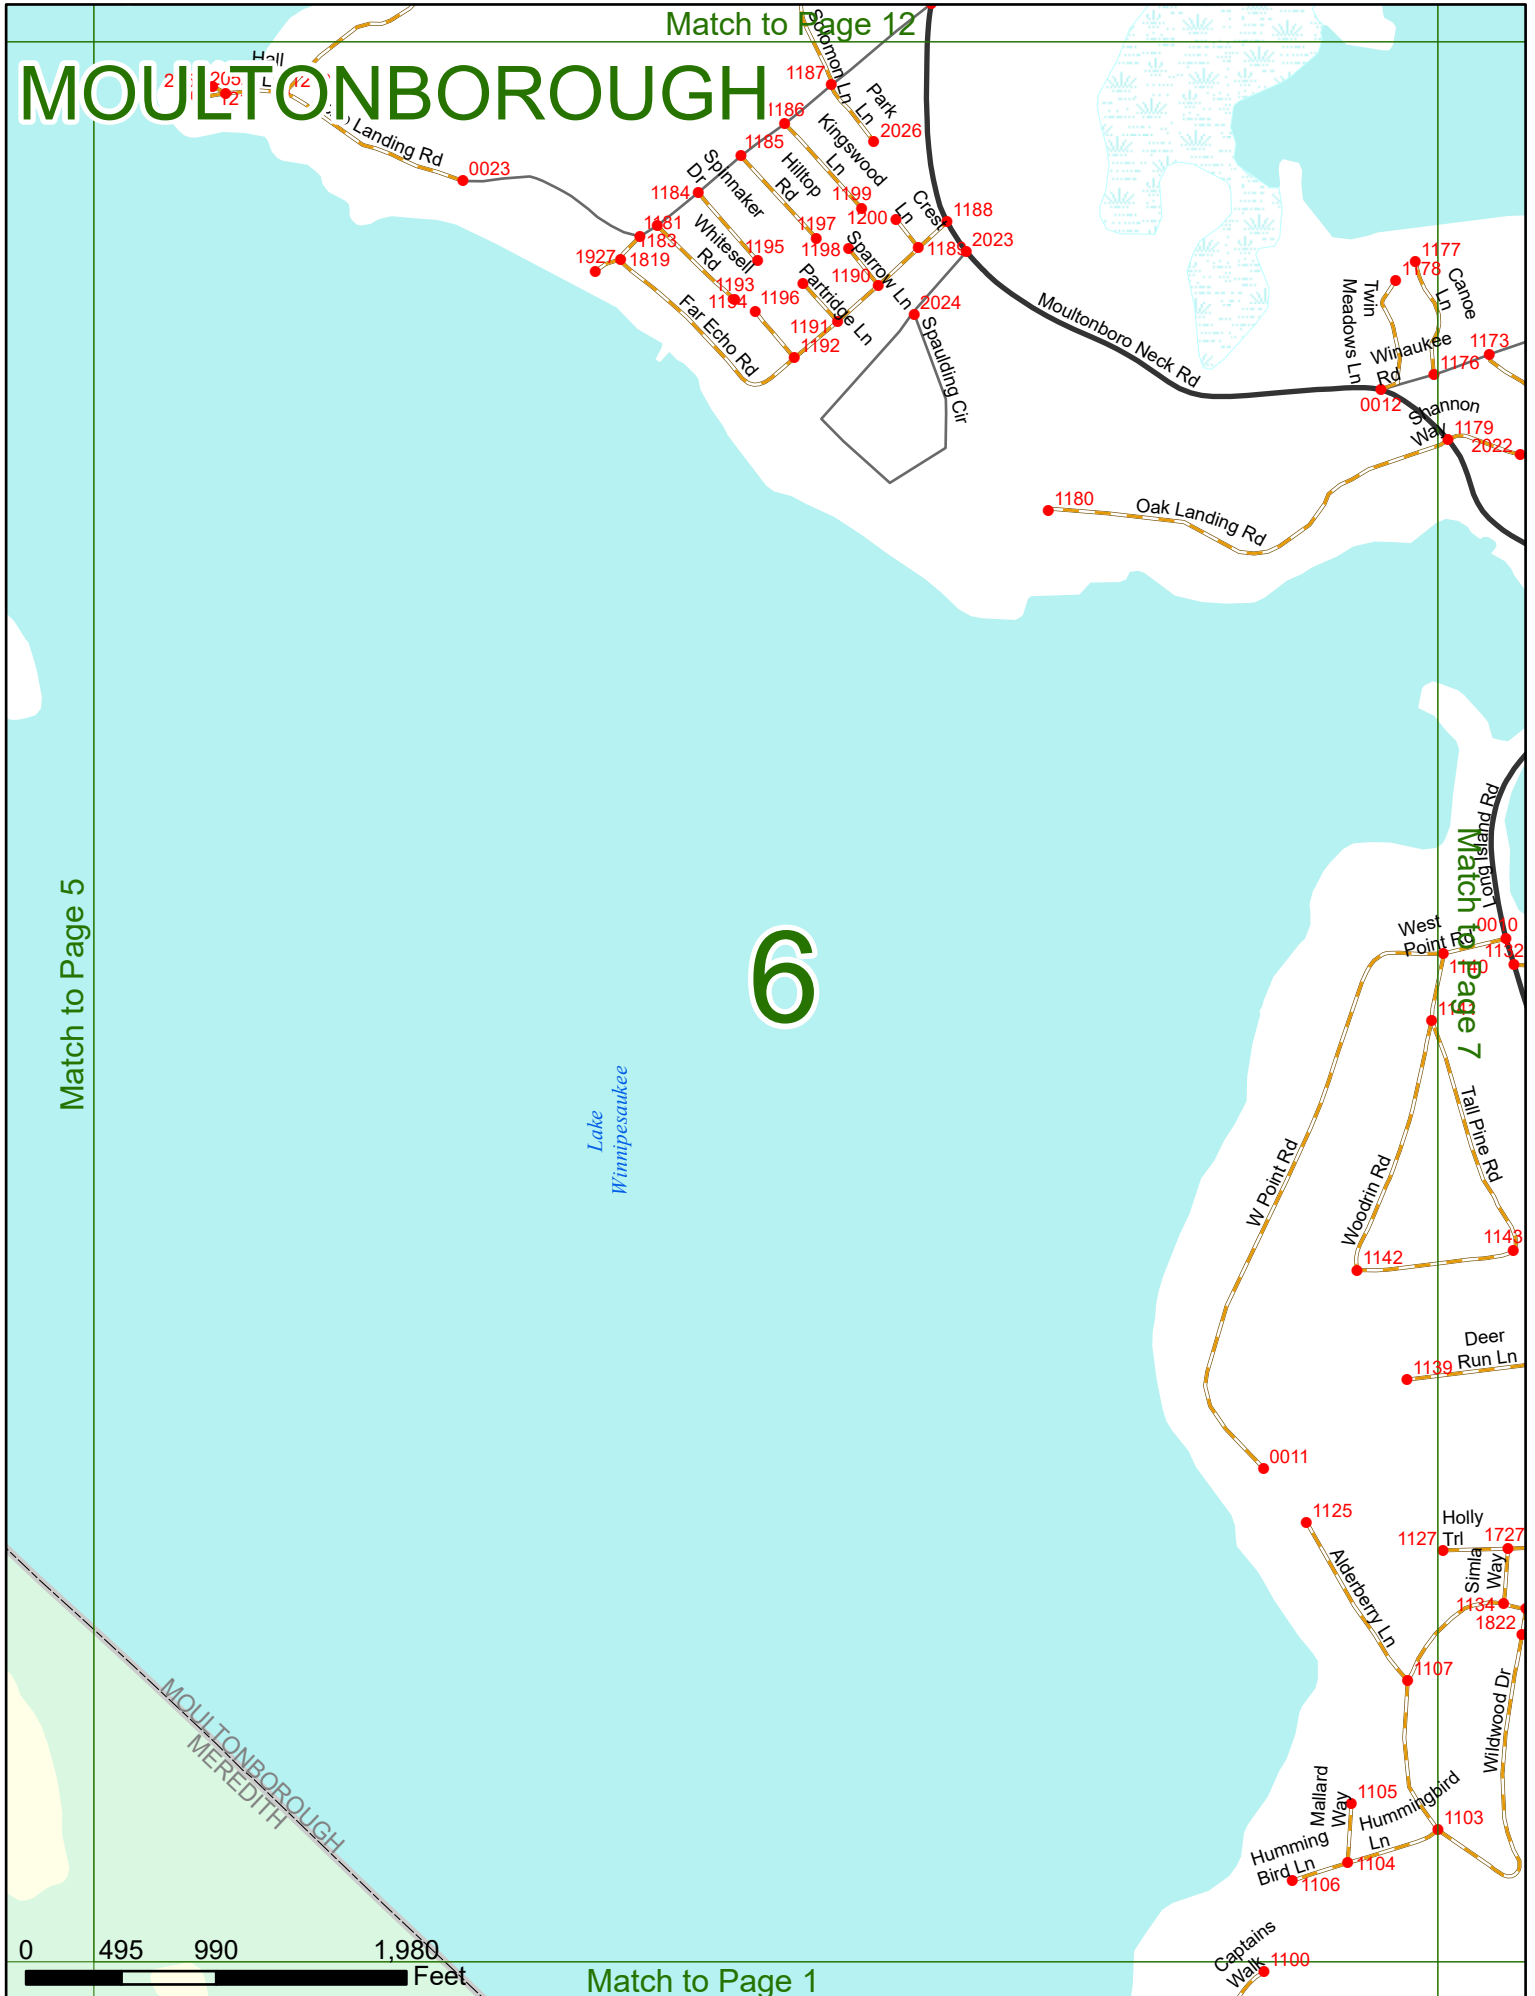

Lake Winnepesaukee

MOULTONBOROUGH
MEREDITH

0 495 990 1,980 Feet

Match to Page 1

MOULTONBOROUGH

MOULTONBOROUGH

Match to Page 7

Match to Page 0