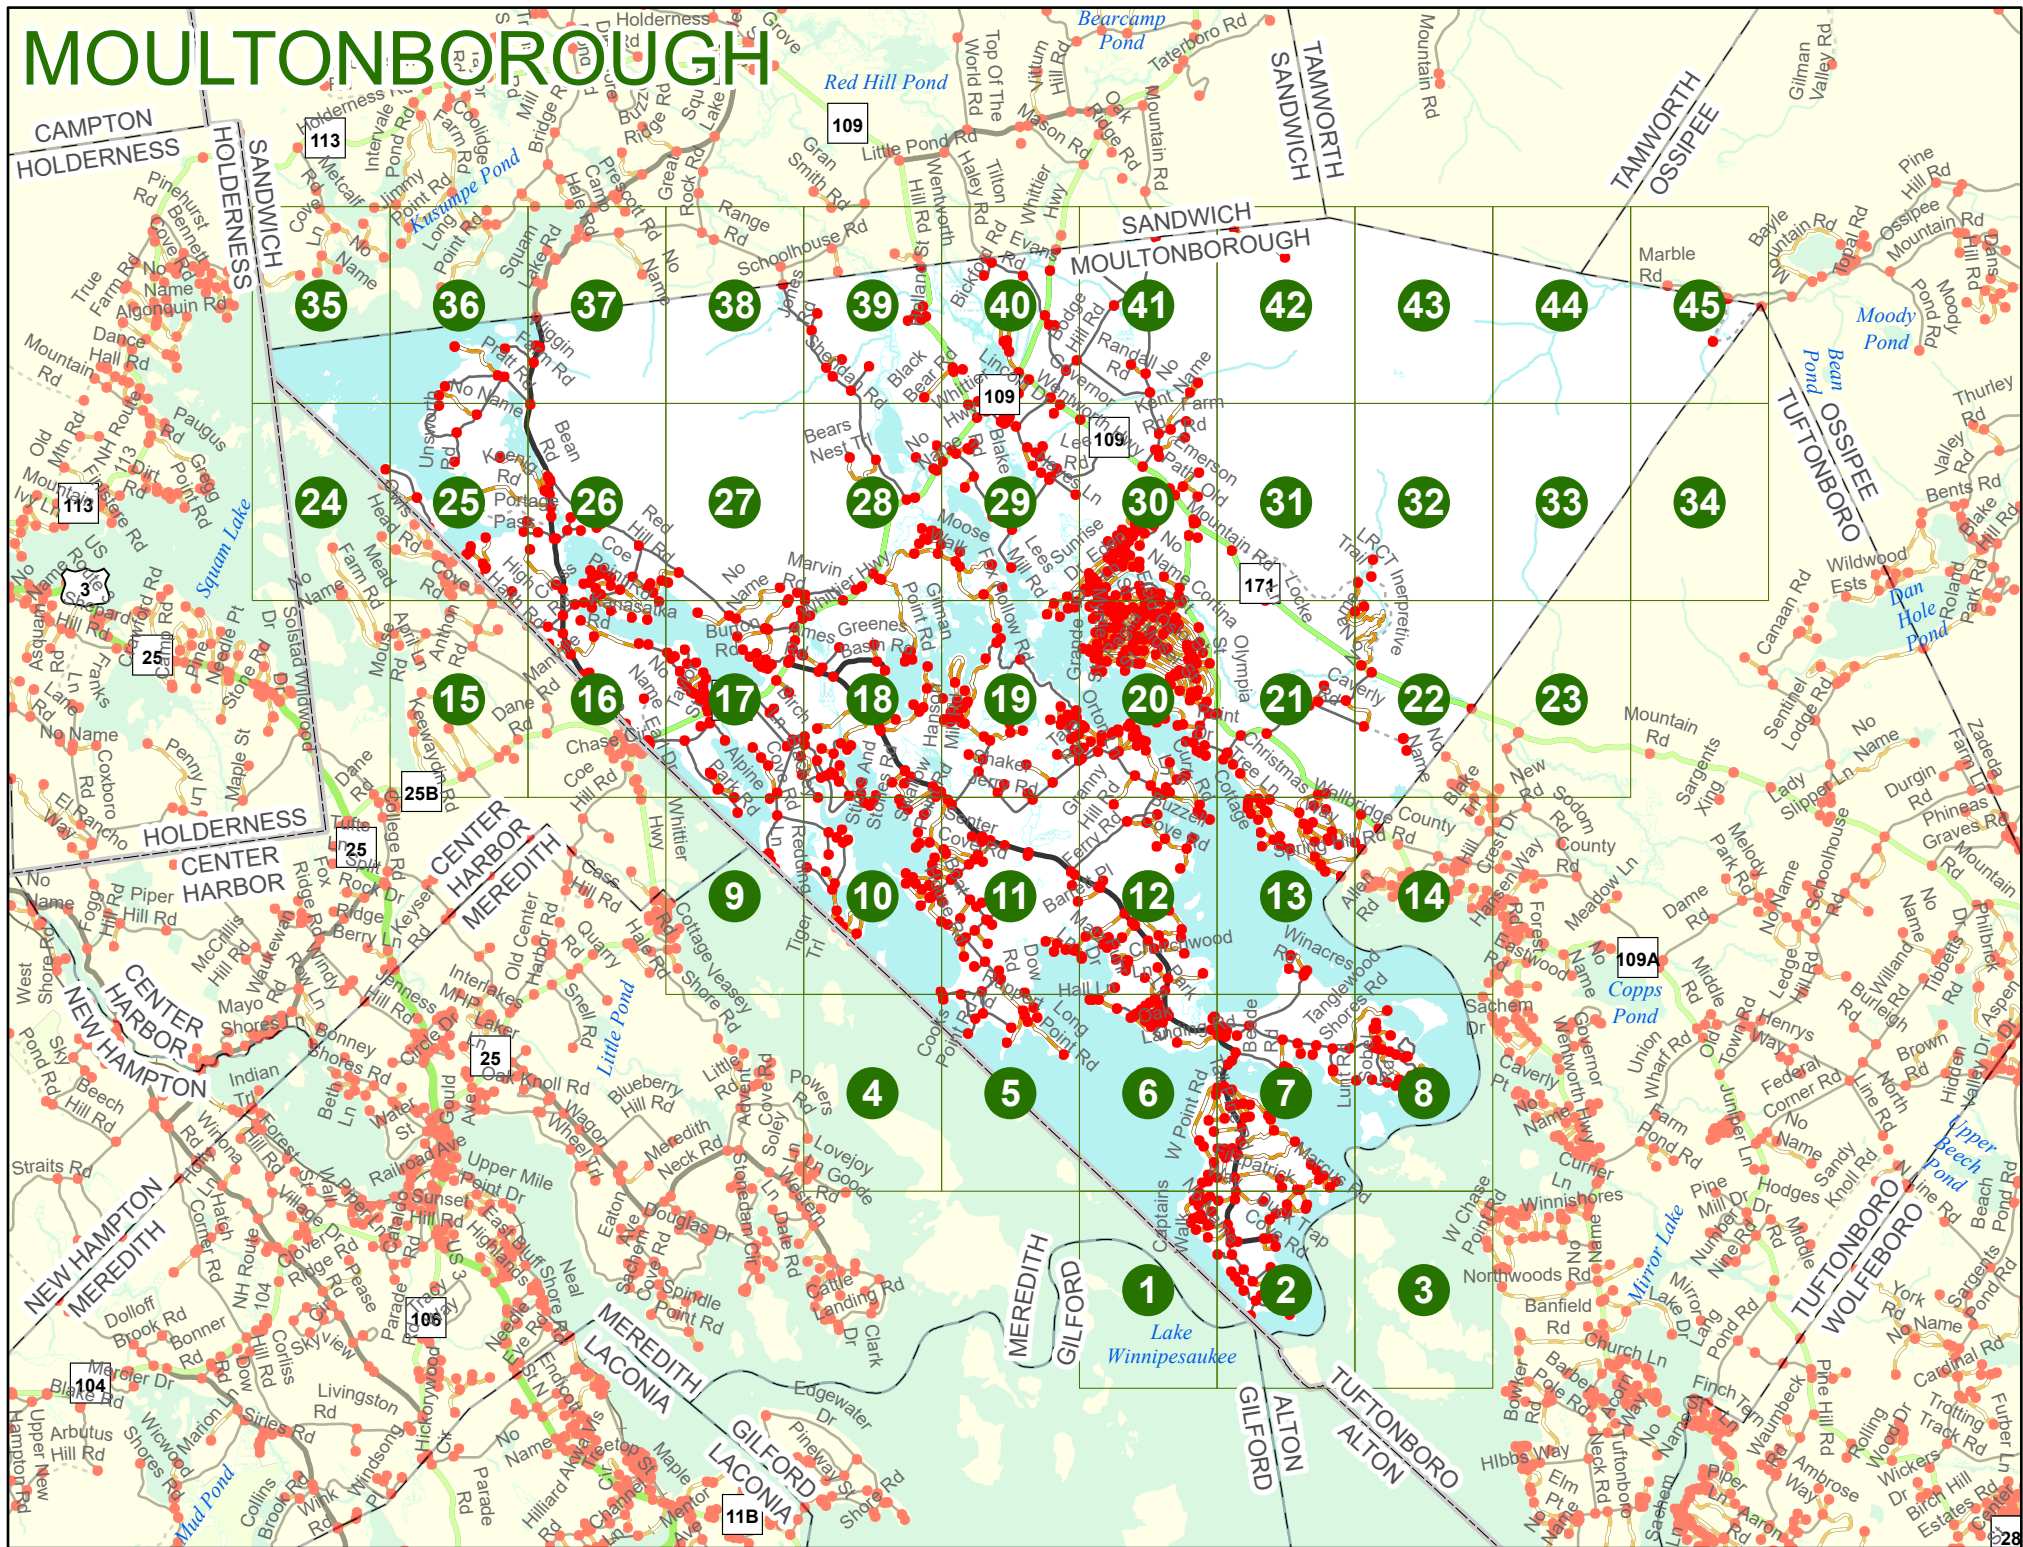

MOULTONBOROUGH