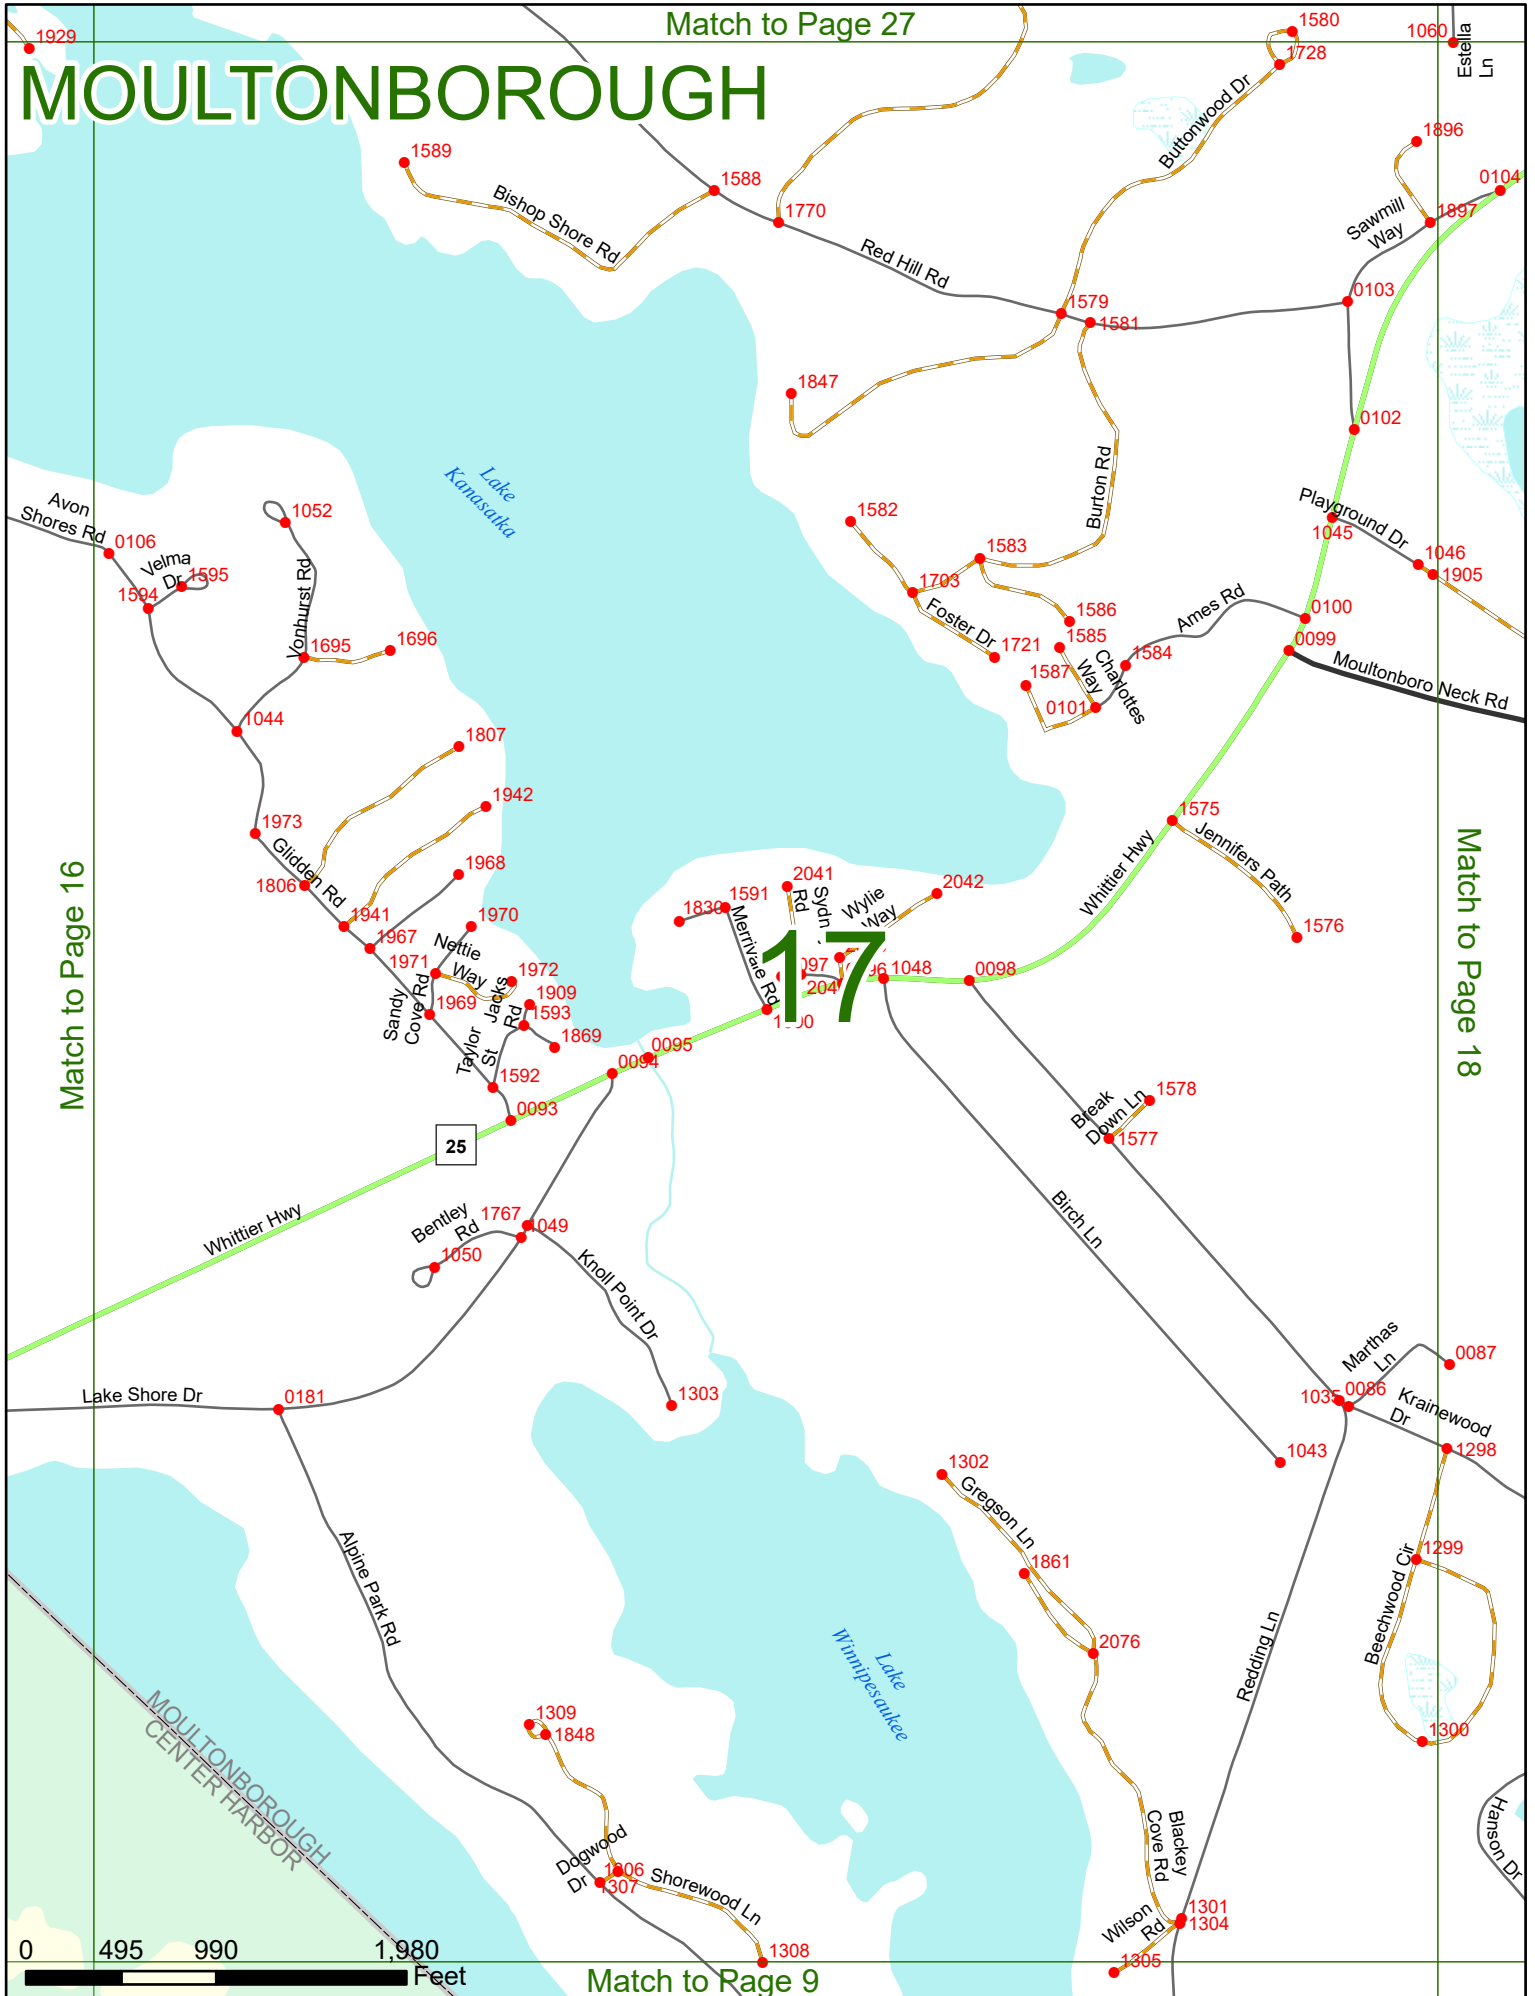

Match to Page 27

MOULTONBOROUGH

Match to Page 16

Match to Page 18

0 495 990 1,980 Feet

Match to Page 9