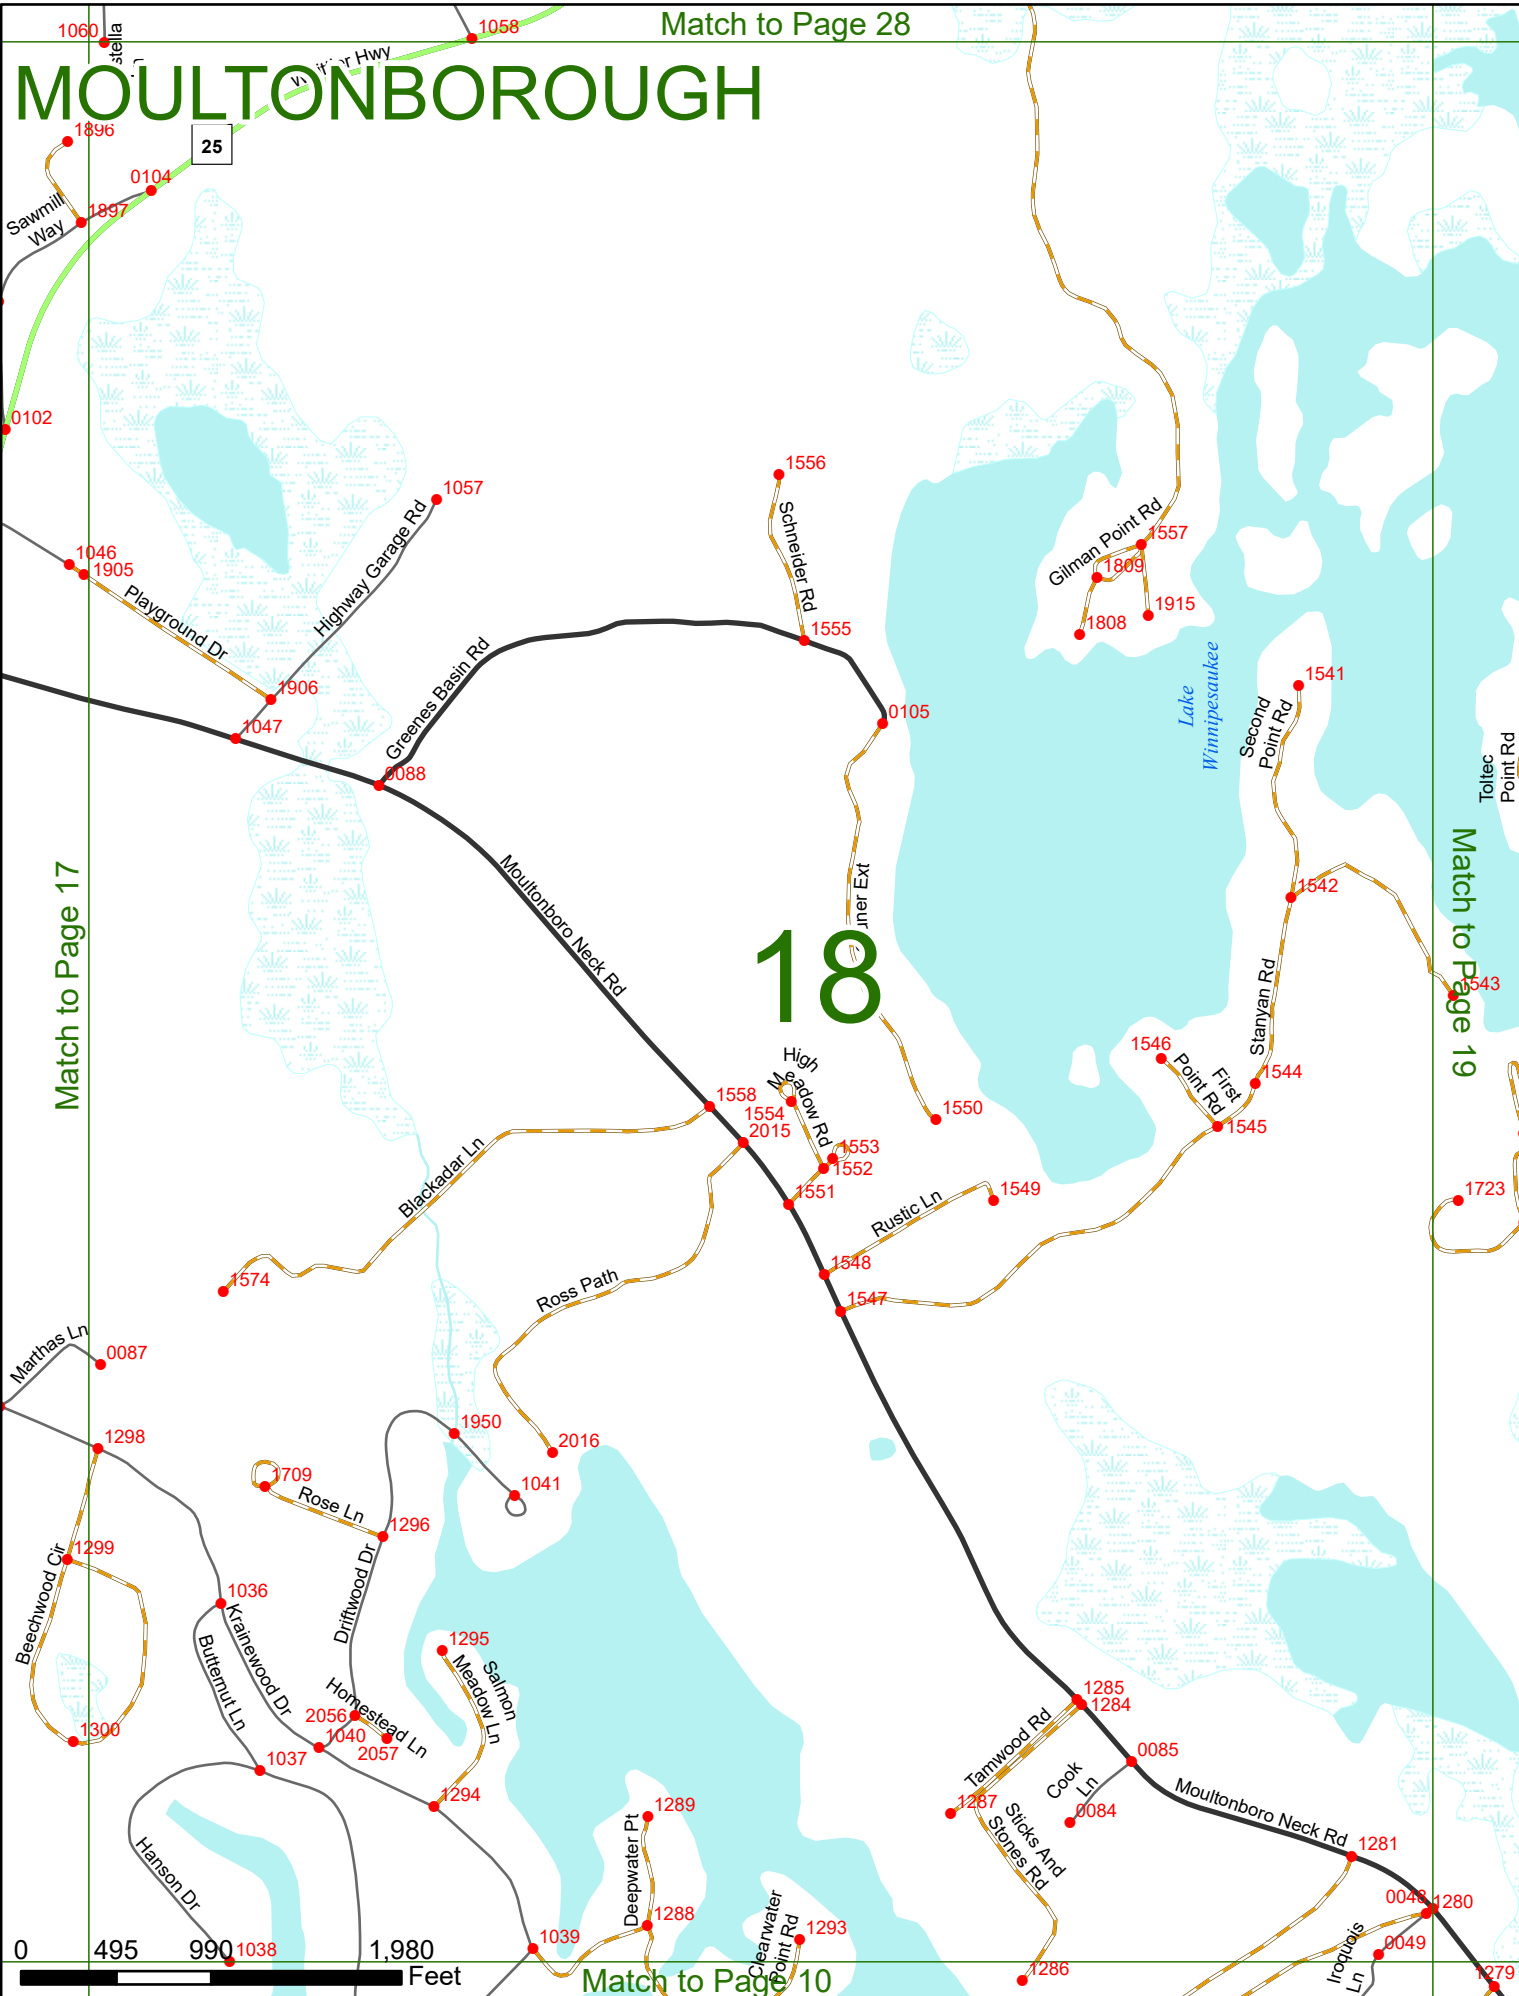

MOULTONBOROUGH

18

Match to Page 17

Match to Page 19