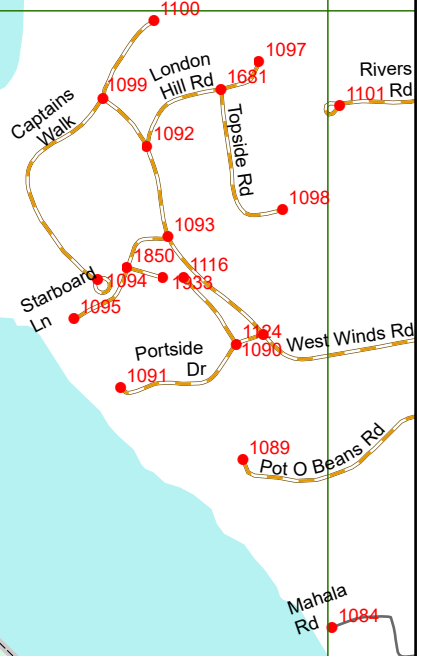

2023 Nodal Reference Bookmap

LEGEND

NHDOT will accept crash locations based on the State of NH Uniform Police Traffic Accident Report.

Crash occurred on:

Option 1 Street Address
 123 Main Street

Option 2 Route No and/or Distance from NESW Intesecting Road, Bridge,
 Street name Intersecting Street Town/County line
 Main Street 500 E Oak Street

Option 3 First Node Distance from First Node Second Node
 515 212 632

Option 4 Route No and/or Mile Marker on Interstate Only NESW Mile (Marker)
 Street name
 189S 700 feet S 36.8

Option 3 – Example

Street Name Loudon Road
First Node 803
Distance from First Node 318 Ft
Second Node 813

MOULTONBOROUGH

Match to Page 6

MOULTONBOROUGH

Rivers
1101 Rd

MOULTONBOROUGH
MEREDITH

MEREDITH
GILFORD

Match to Page 2

1

Lake
Winnepesaukee

Match to Page 0

Match to Page 0

MOULTONBOROUGH

Match to Page 1

2

Match to Page 1

Match to Page 3