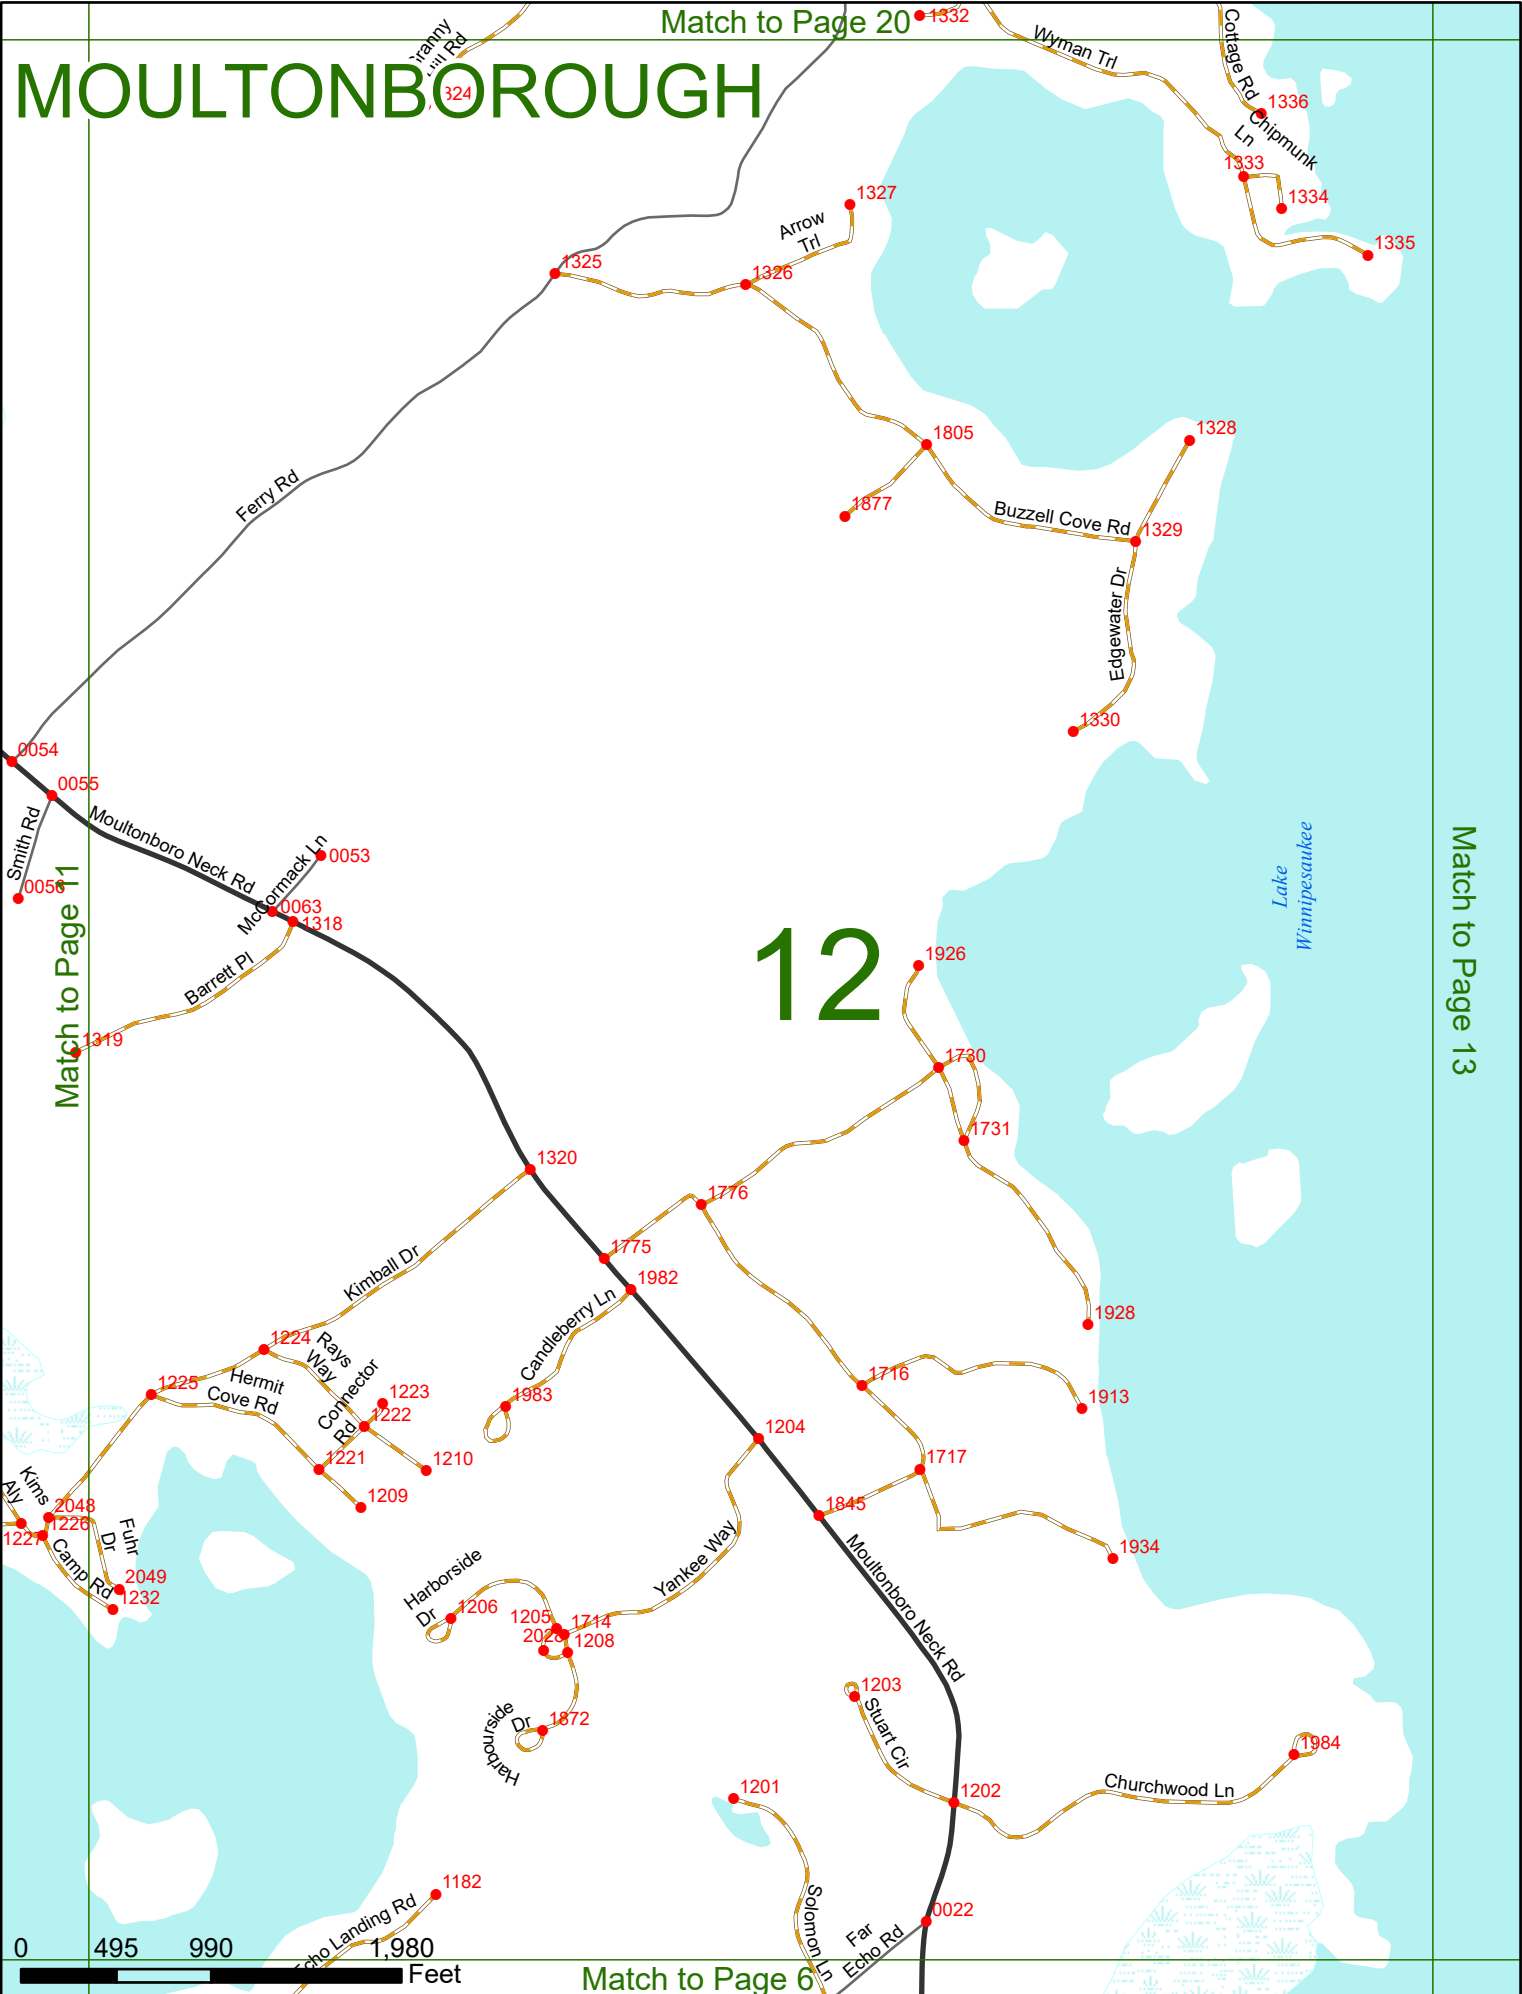

MOULTONBOROUGH

12