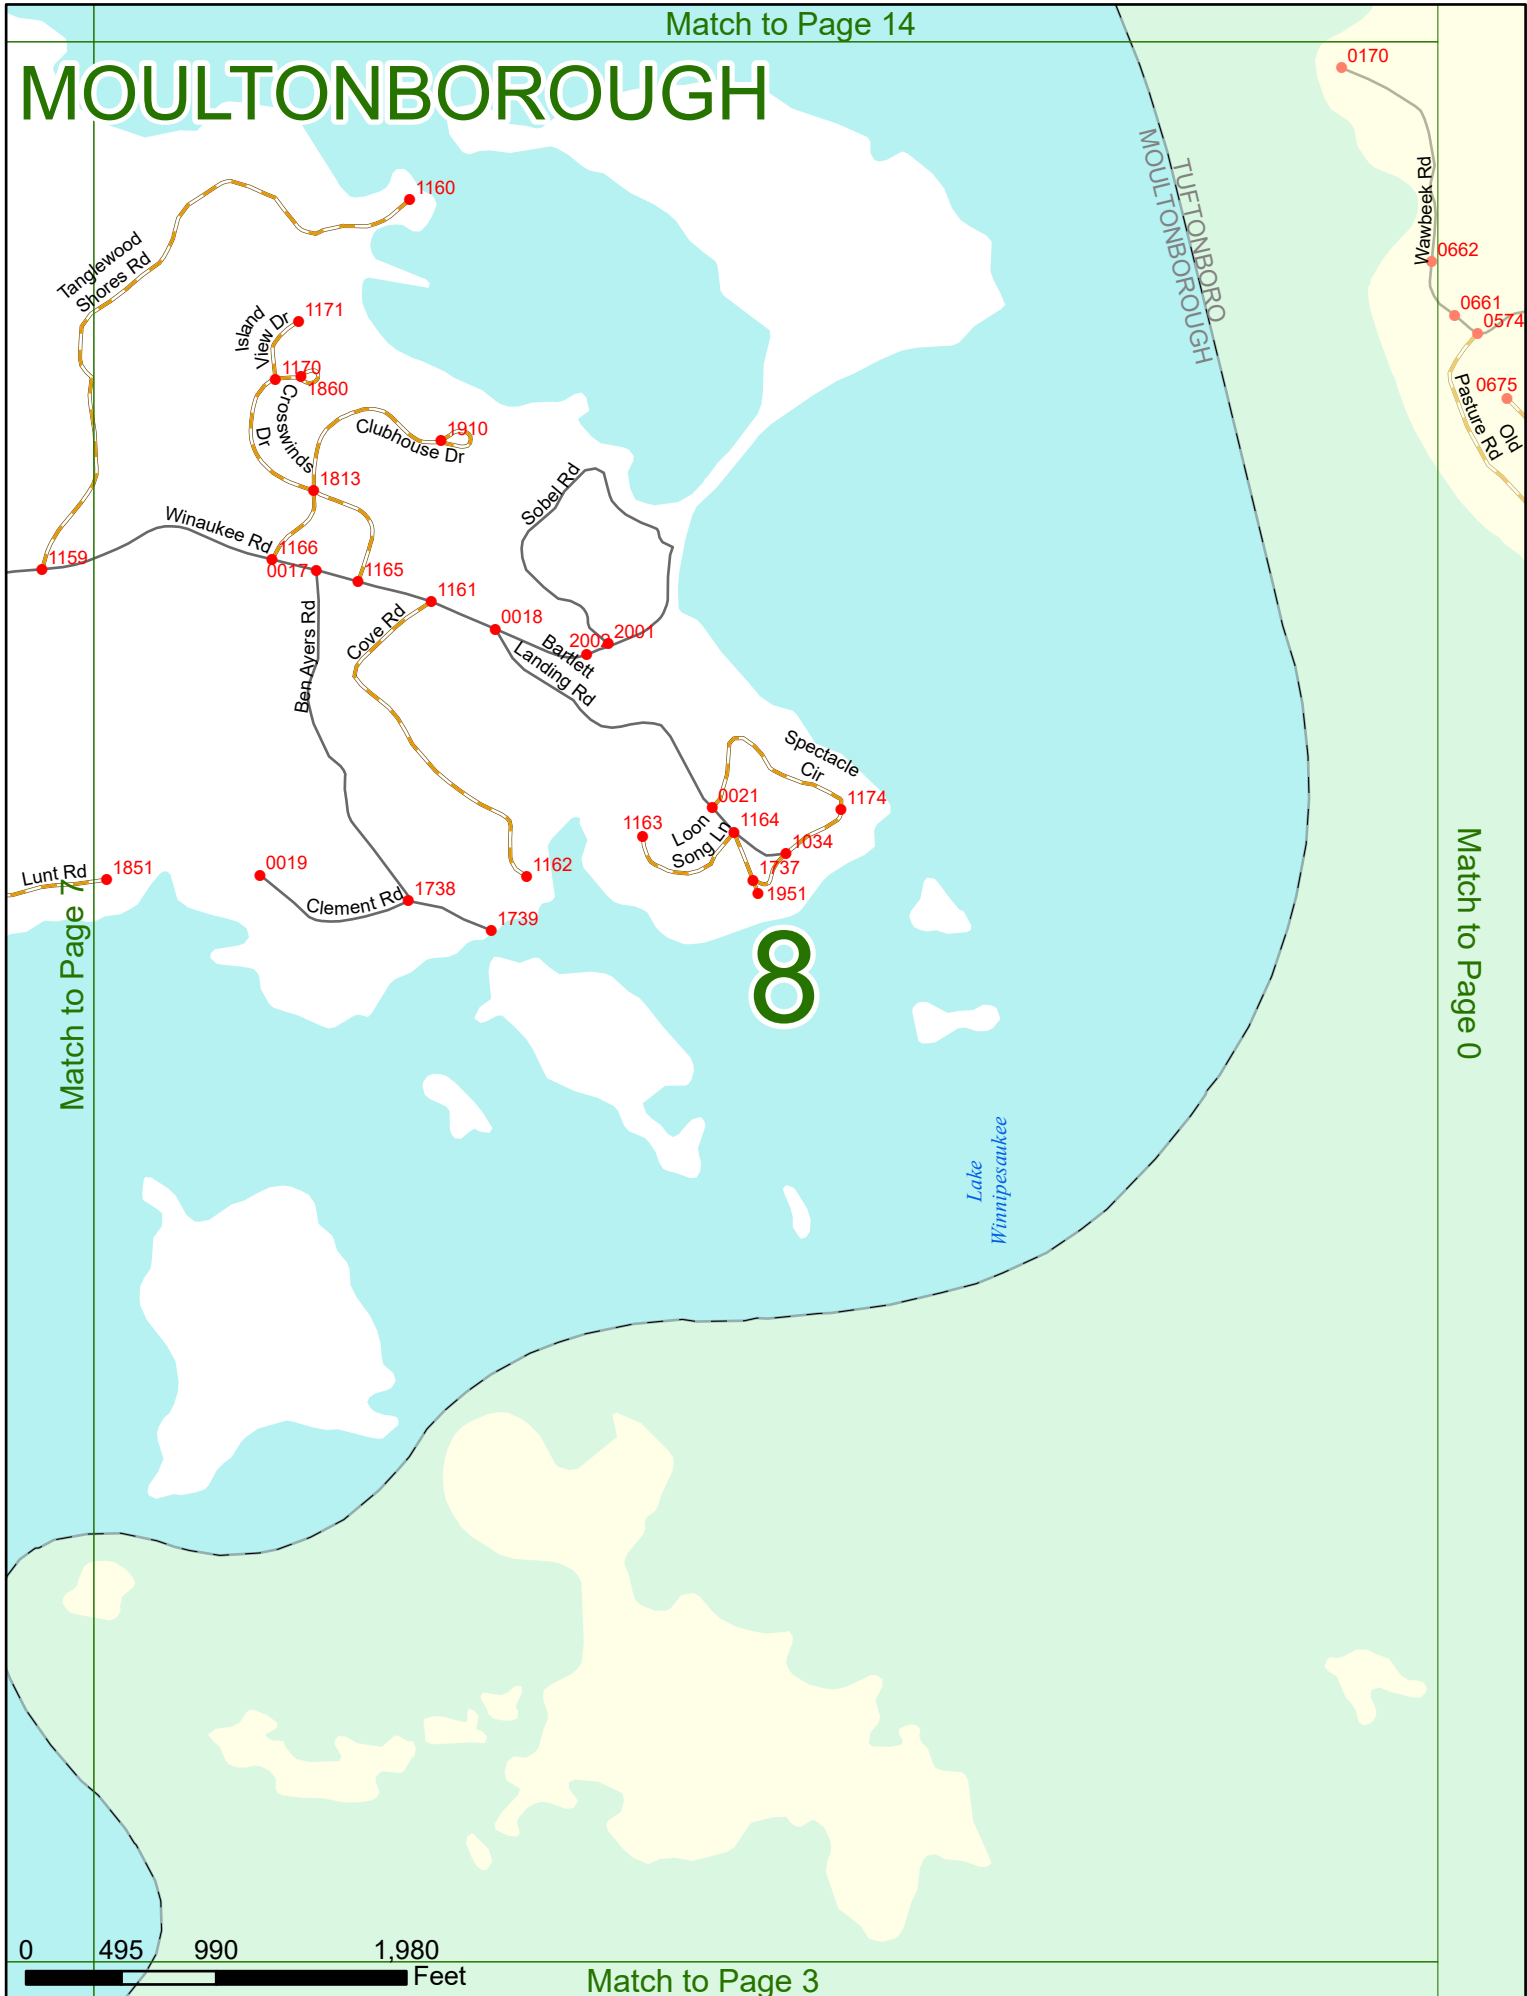

Lake Winnepesaukee

MOULTONBOROUGH
MEREDITH

0 495 990 1,980 Feet

Match to Page 1

MOULTONBOROUGH

MOULTONBOROUGH

Match to Page 7

Match to Page 0

8

MOULTONBOROUGH

Match to Page 17

Match to Page 0

Match to Page 10

9

Lake
Winnepesaukee

Match to Page 0