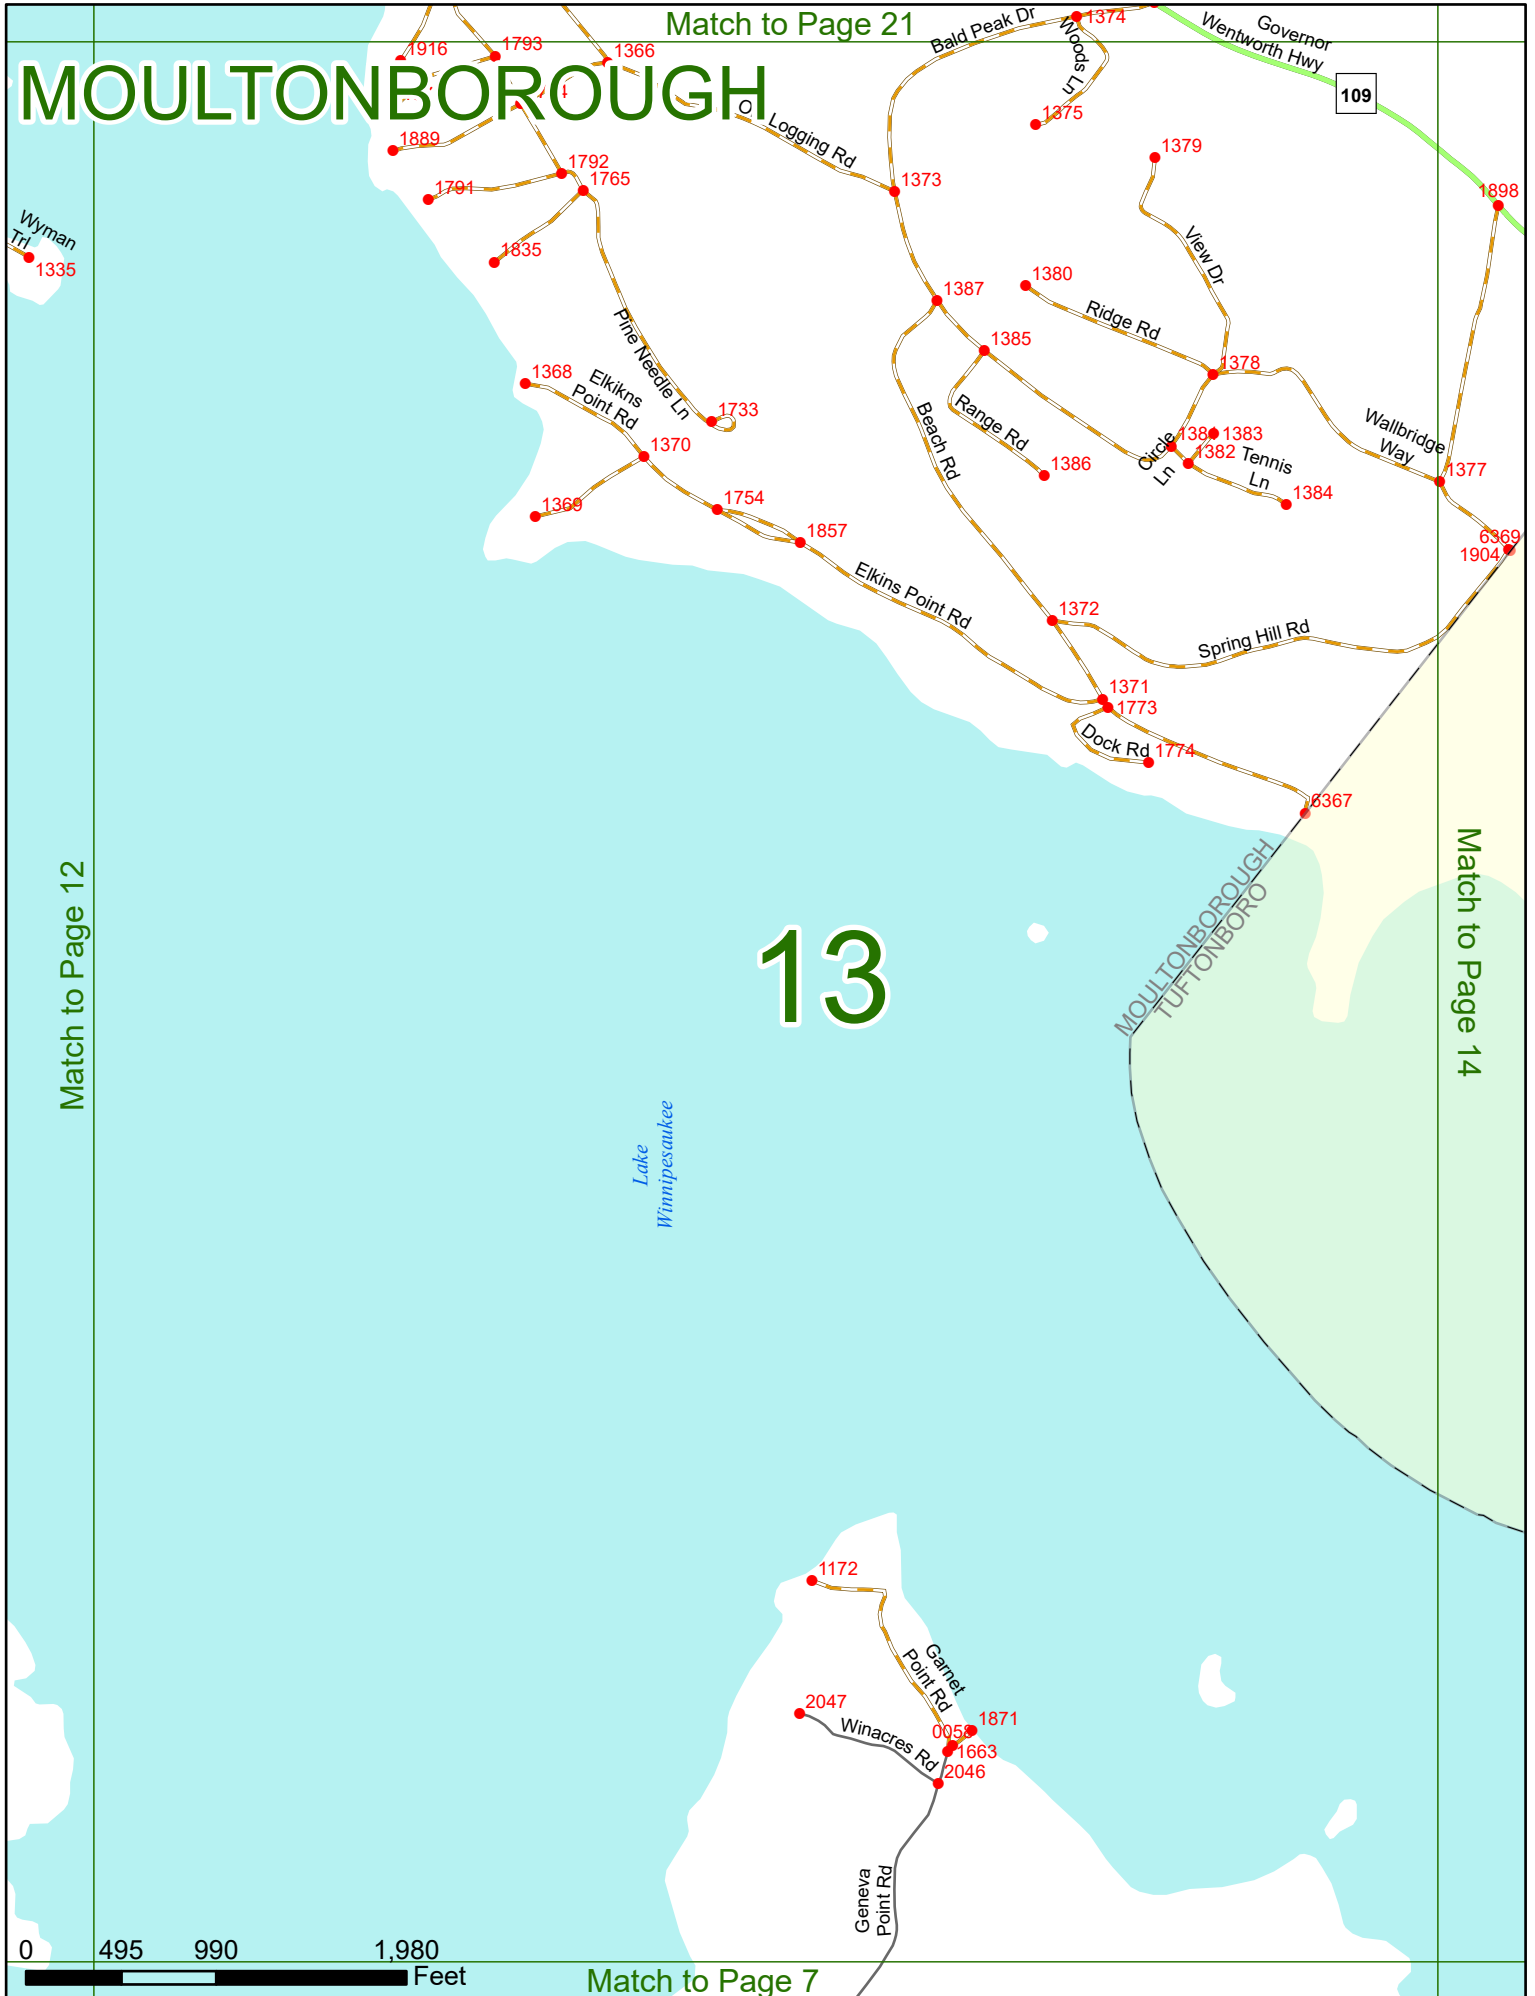

MOULTONBOROUGH

Match to Page 21

Wyman Trl
1335

1916
1793
1366
1889
1791
1792
1765
1835

1368
Elkins Point Rd
1370
1733
1369
1754
1857

Bald Peak Dr
1374
1375
1373

1387
1380
1379
1378
Ridge Rd
View Dr

1385
1386
1382
1383
1377
1378
1384
Wallbridge Way

1372
1371
1773
1774
1904
6369
1898

Elkins Point Rd
Spring Hill Rd
Dock Rd

13

Lake
Winnepesaukee

MOULTONBOROUGH
TUFTONBORO

Match to Page 14

Match to Page 12

0 495 990 1,980 Feet

Match to Page 7