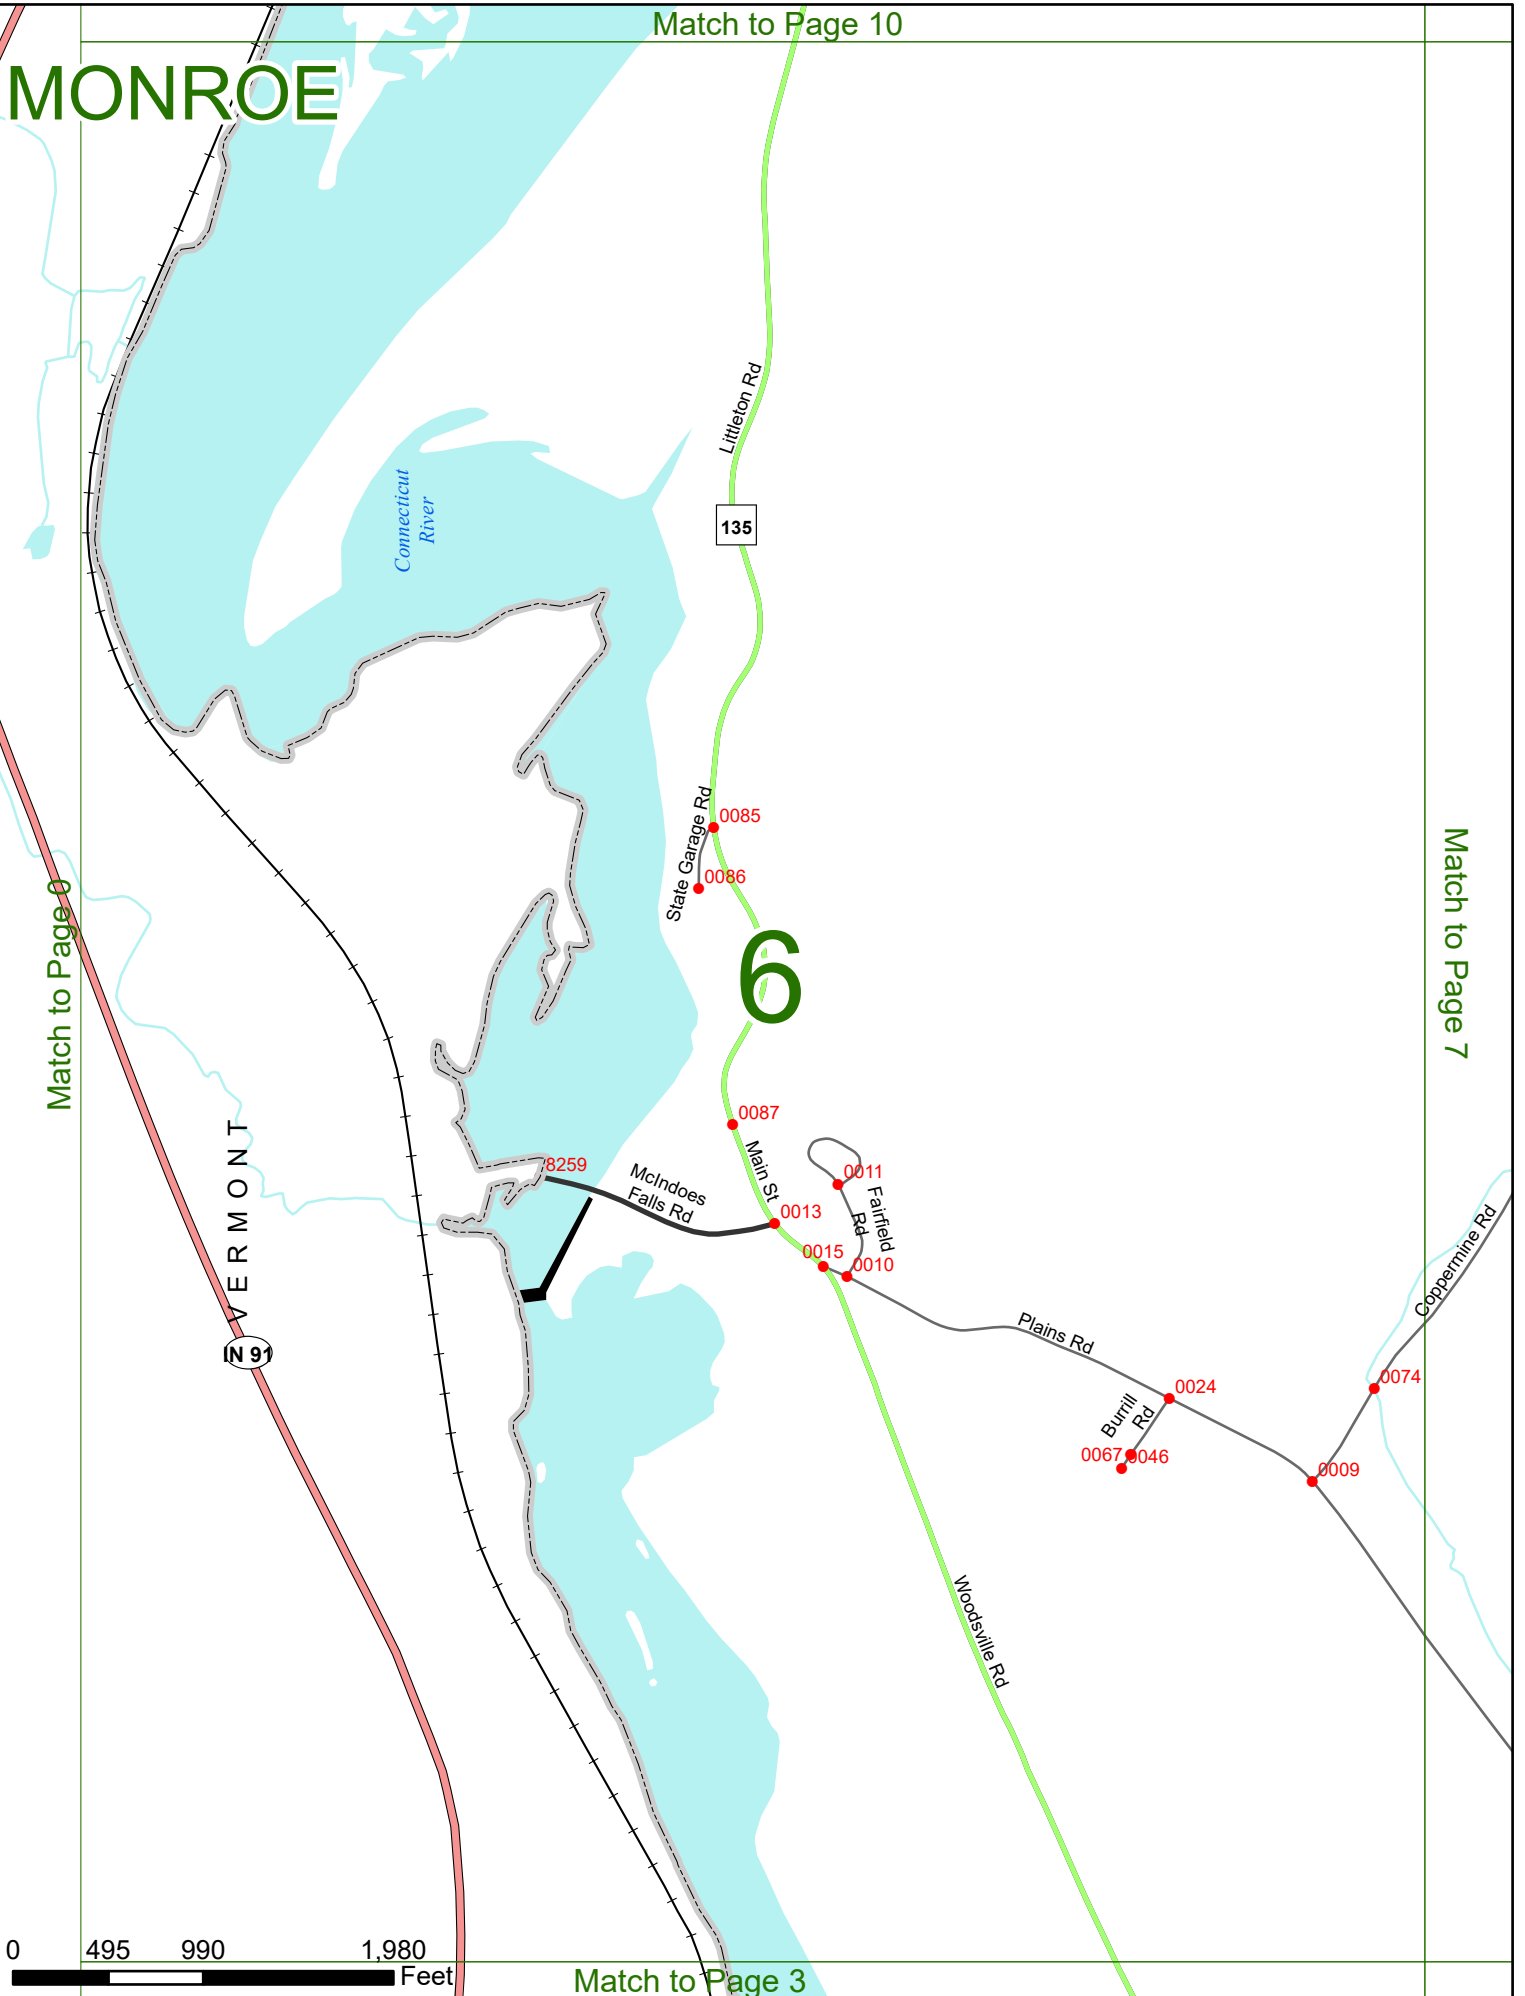

Match to Page 10

MONROE

Match to Page 0

Match to Page 7

6

0 495 990 1,980 Feet

Match to Page 3