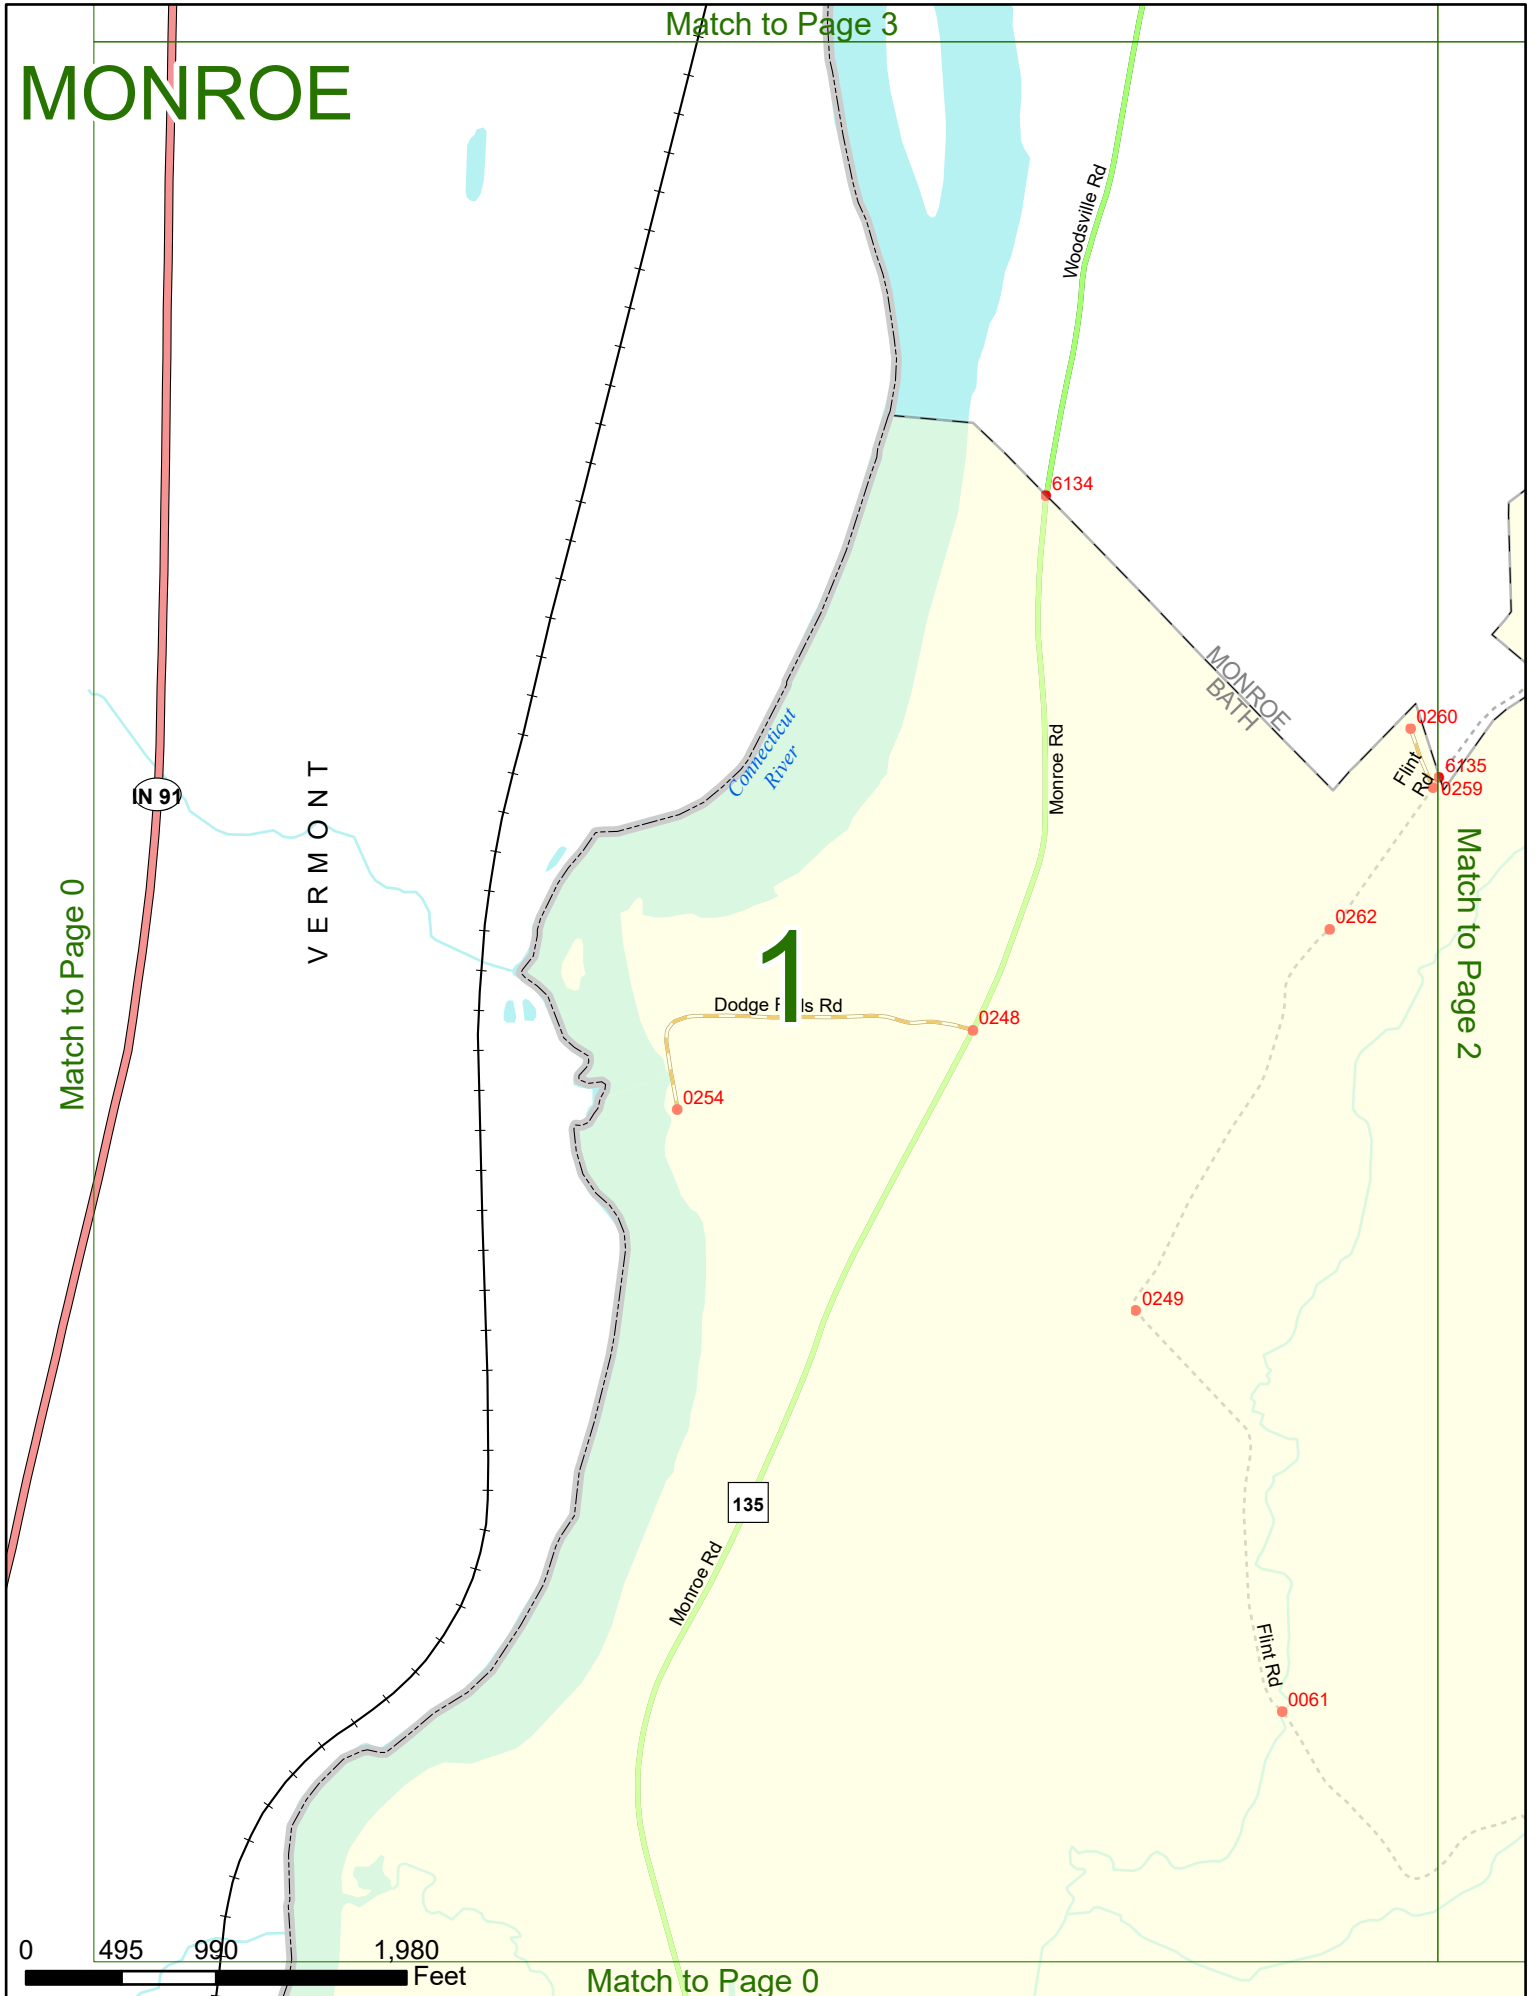

MONROE

Match to Page 3

Match to Page 0

N 91

VERMONT

1

Dodge Falls Rd

0254

0248

Monroe Rd

6134

Woodsville Rd

MONROE BATH

0260

6135

0259

Match to Page 2

0262

0249

135

Monroe Rd

Flint Rd

0061

0 495 990 1,980 Feet

Match to Page 0