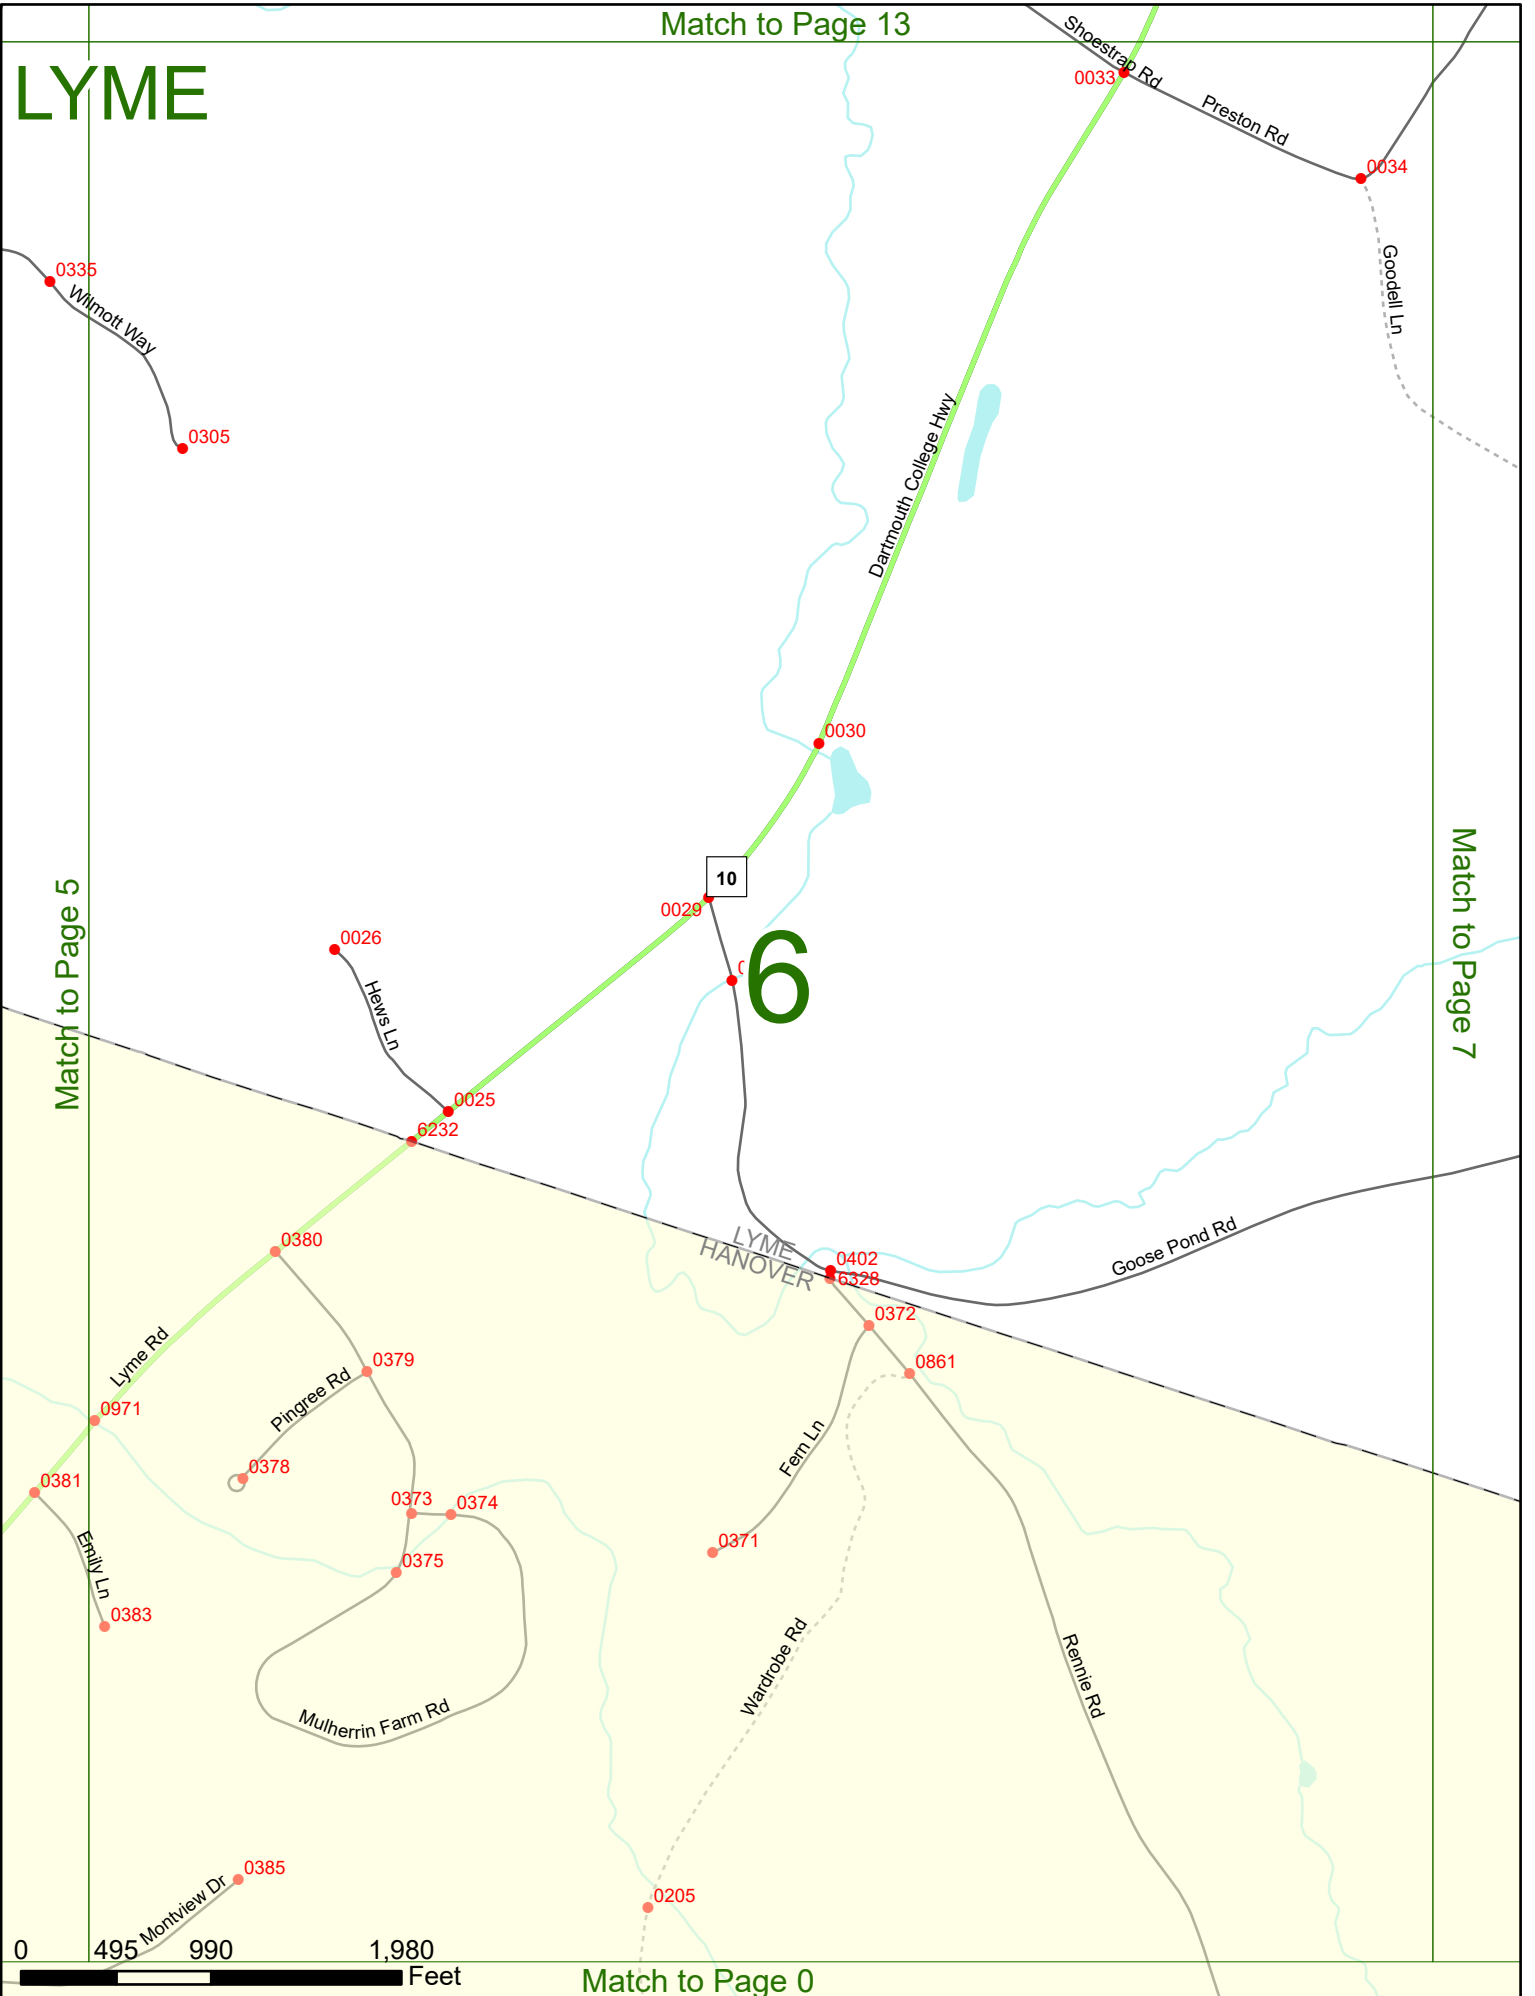

LYME

Match to Page 5

Match to Page 7