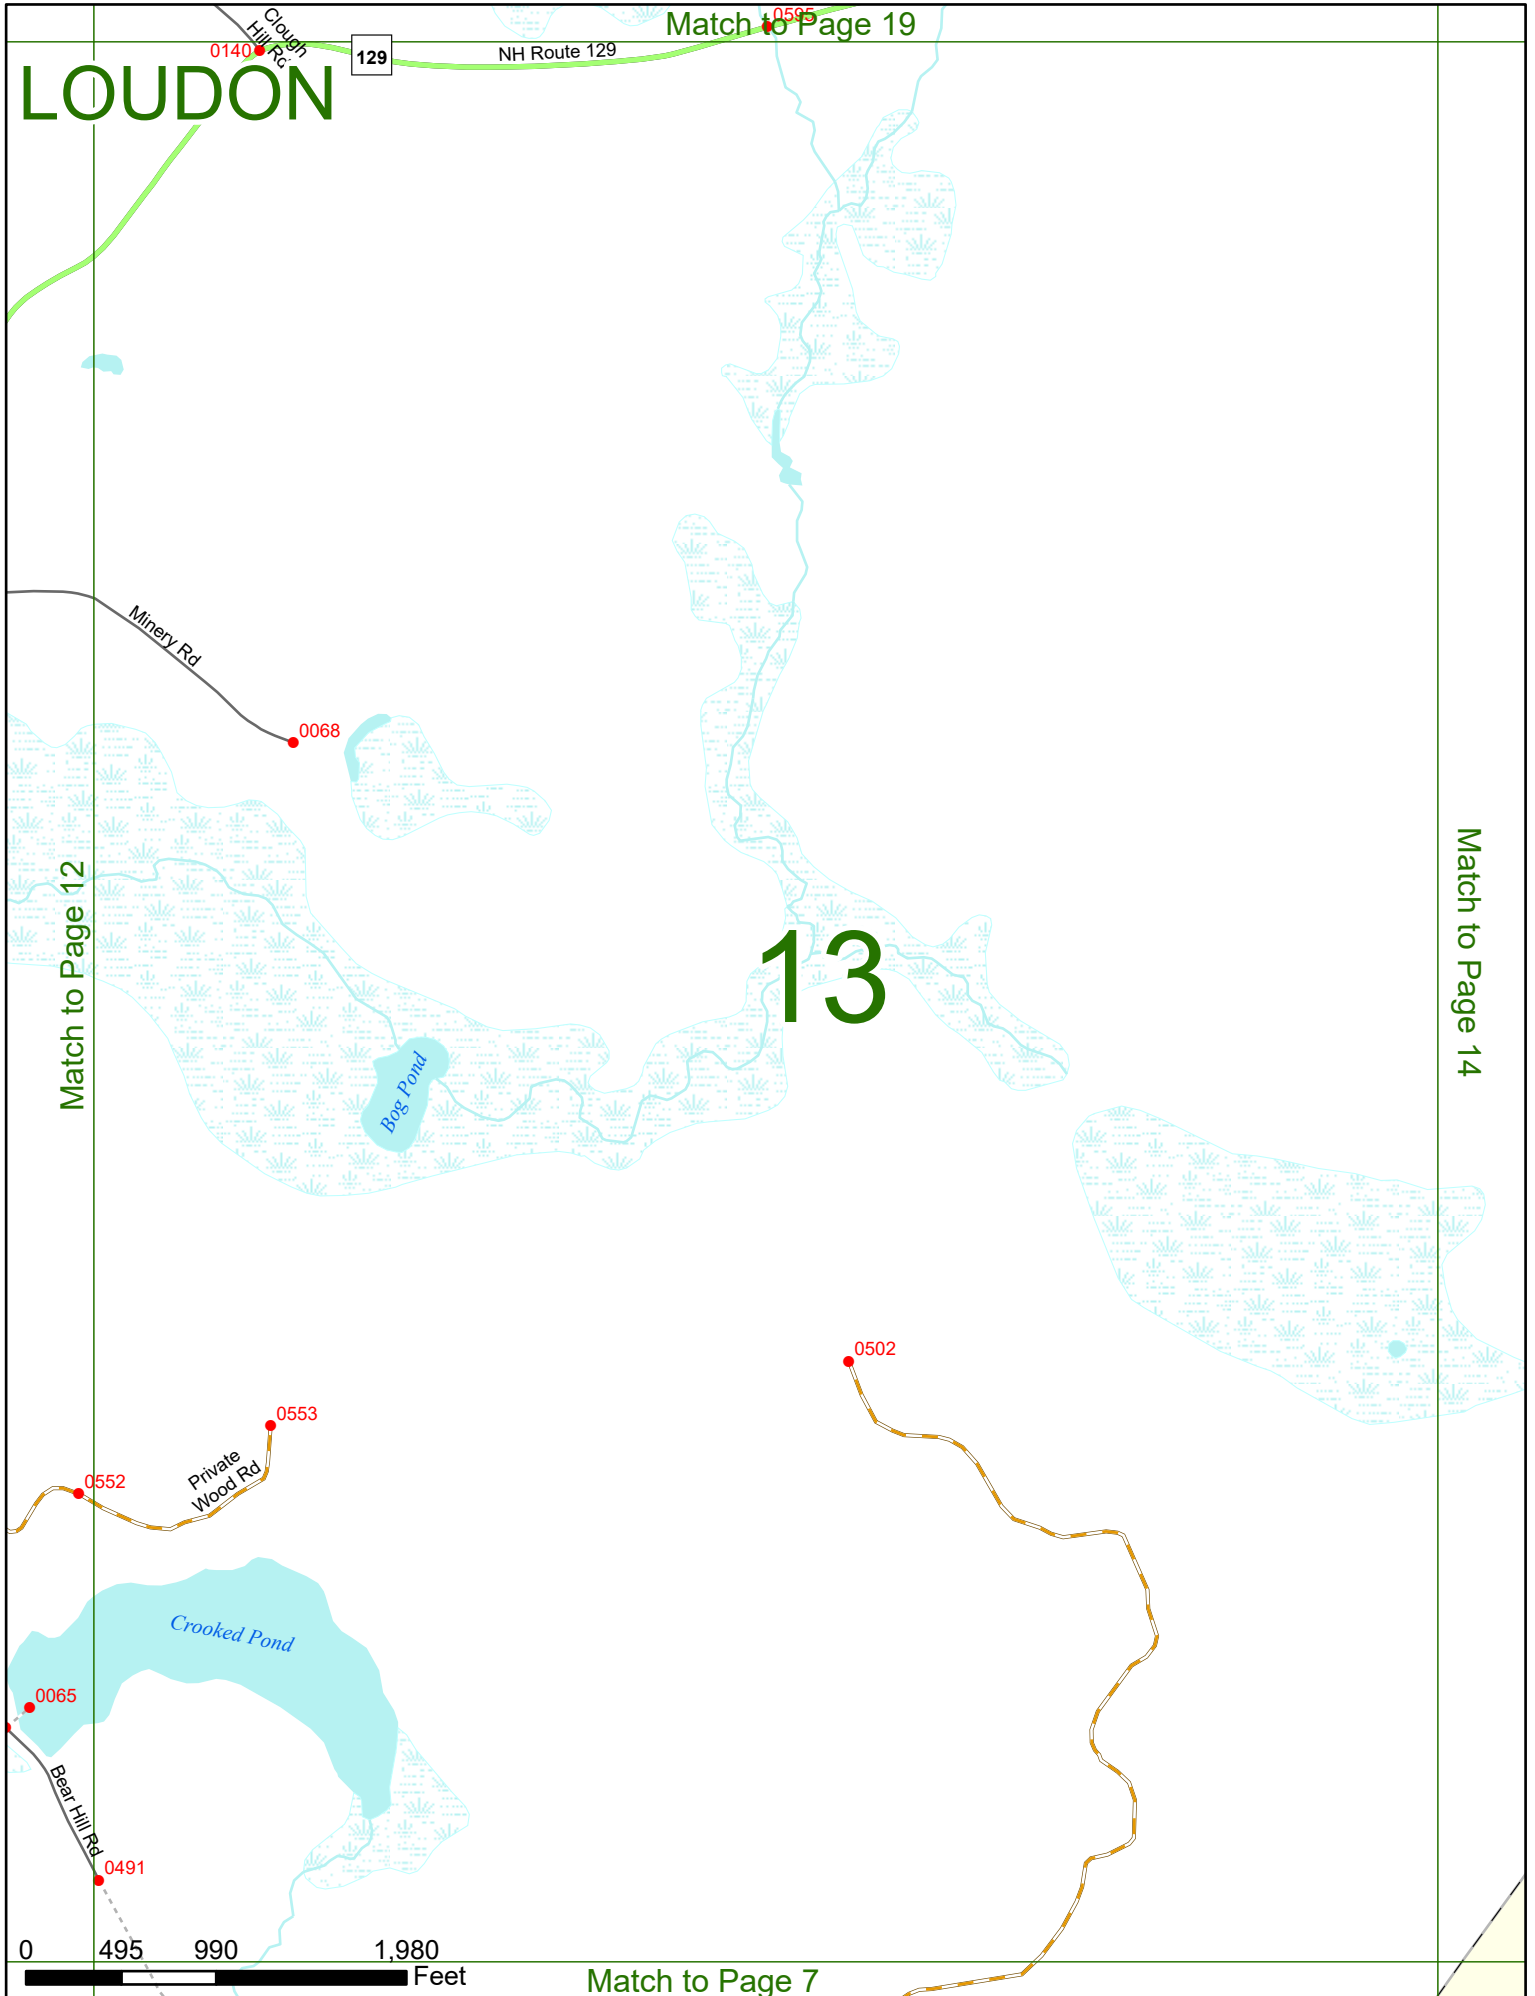

LOUDON

Match to Page 19

0140

Clough Hill Rd

129

NH Route 129

0595

Minery Rd

0068

Match to Page 12

13

Bog Pond

Match to Page 14

Private Wood Rd

0553

0552

Crooked Pond

0502

0065

Bear Hill Rd

0491

0 495 990 1,980 Feet

Match to Page 7