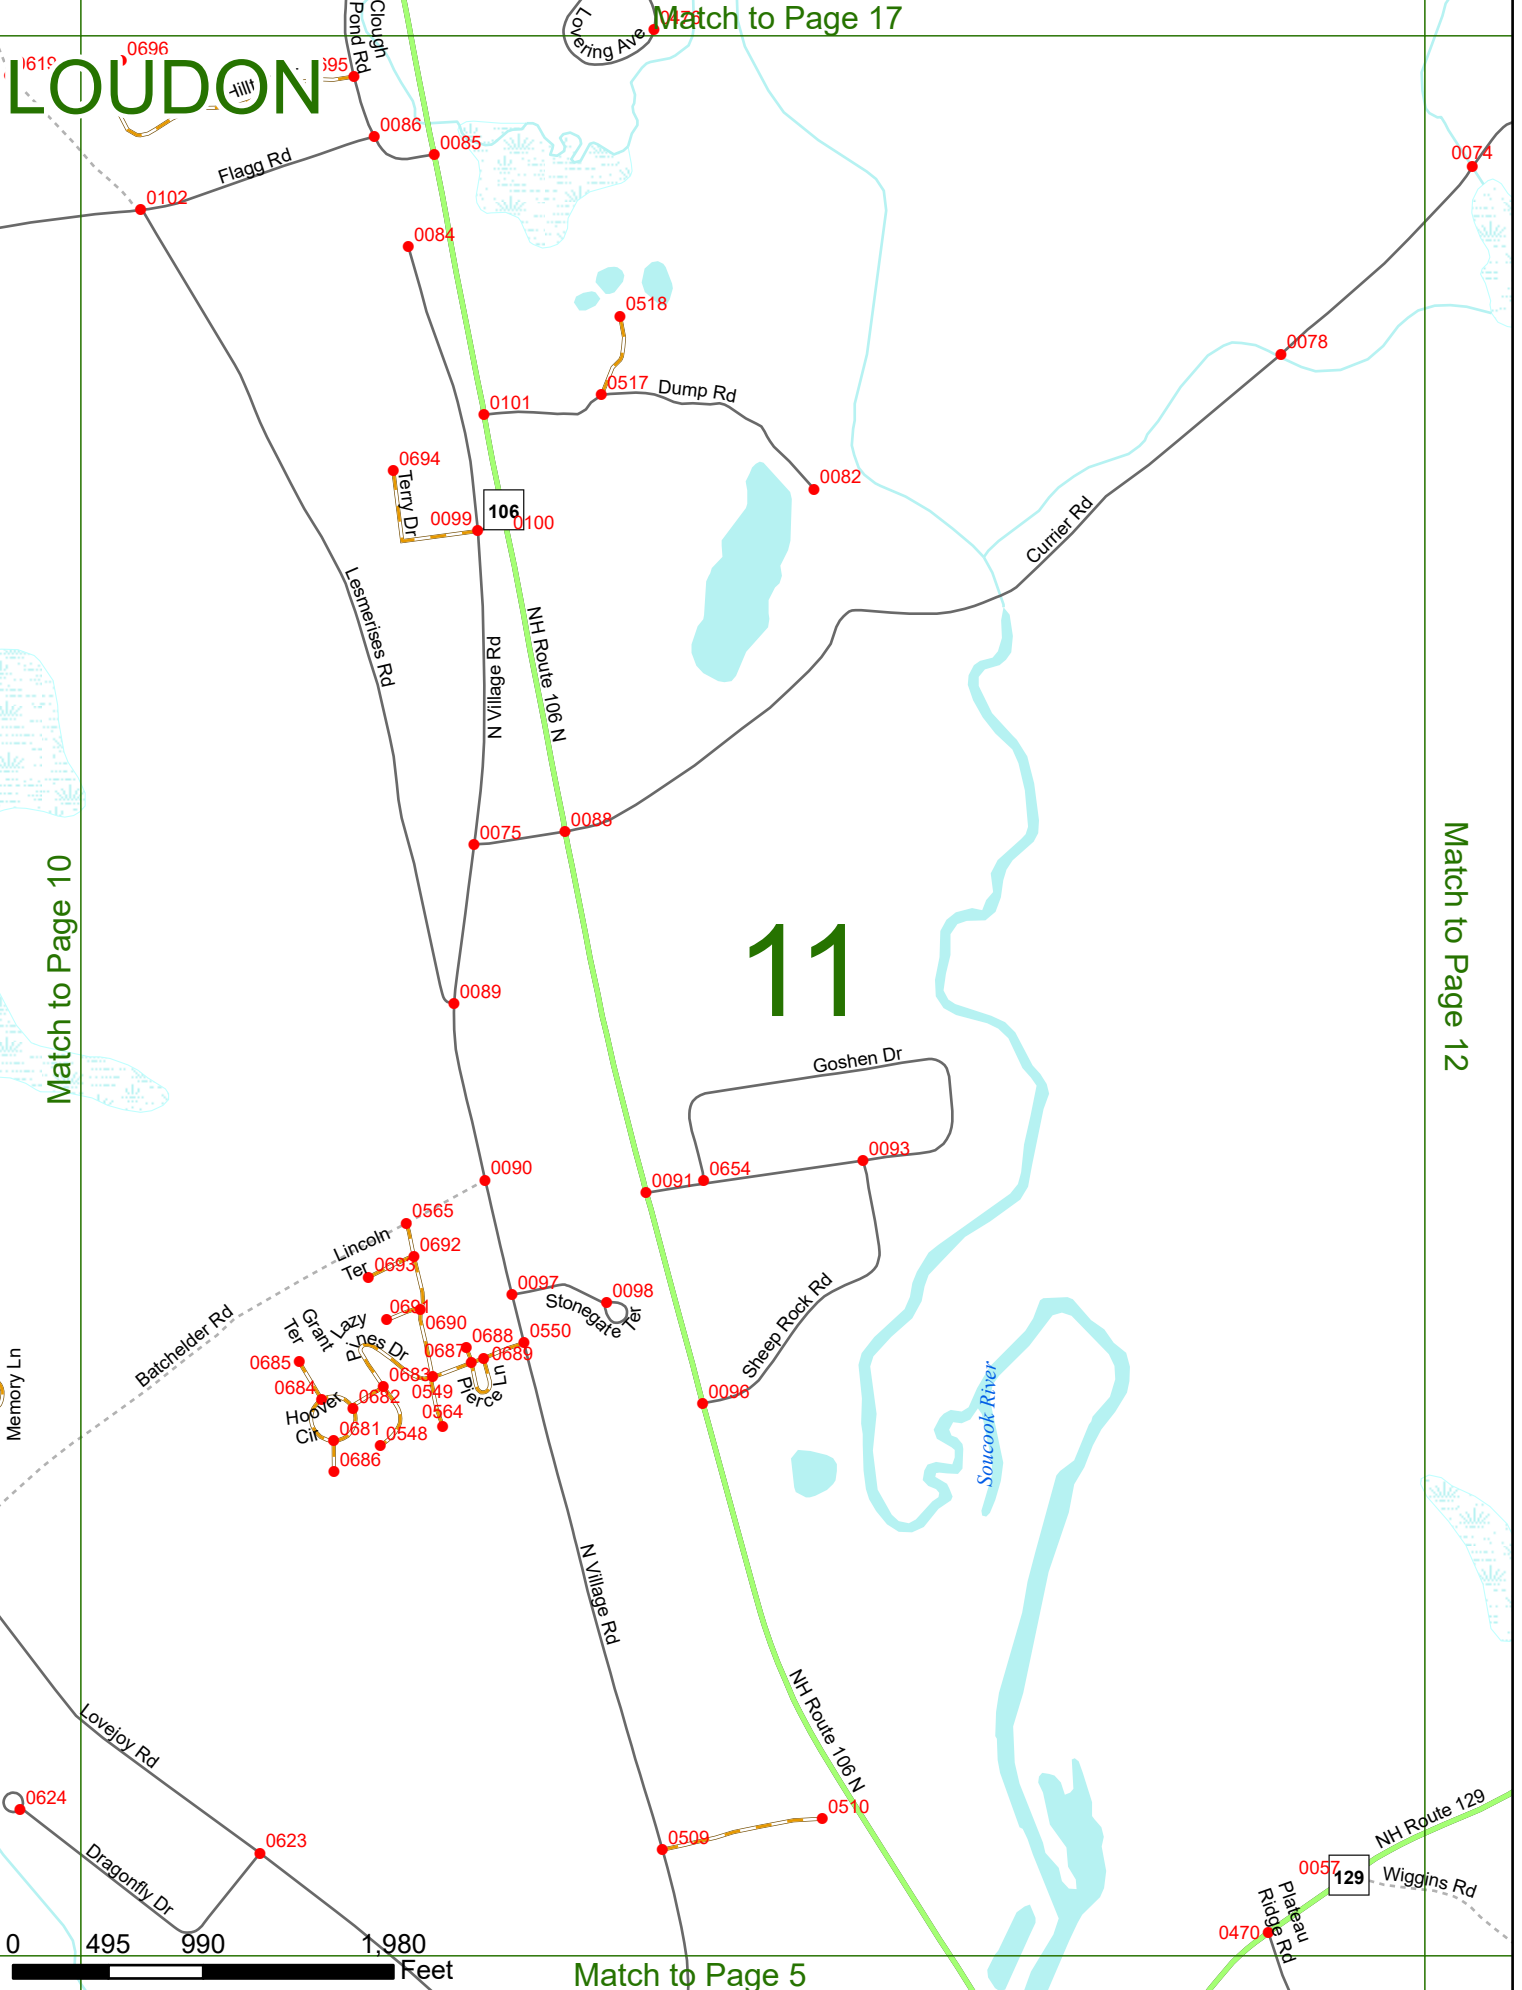

LOUDON

Match to Page 17

Match to Page 12

11

Match to Page 10

Match to Page 5