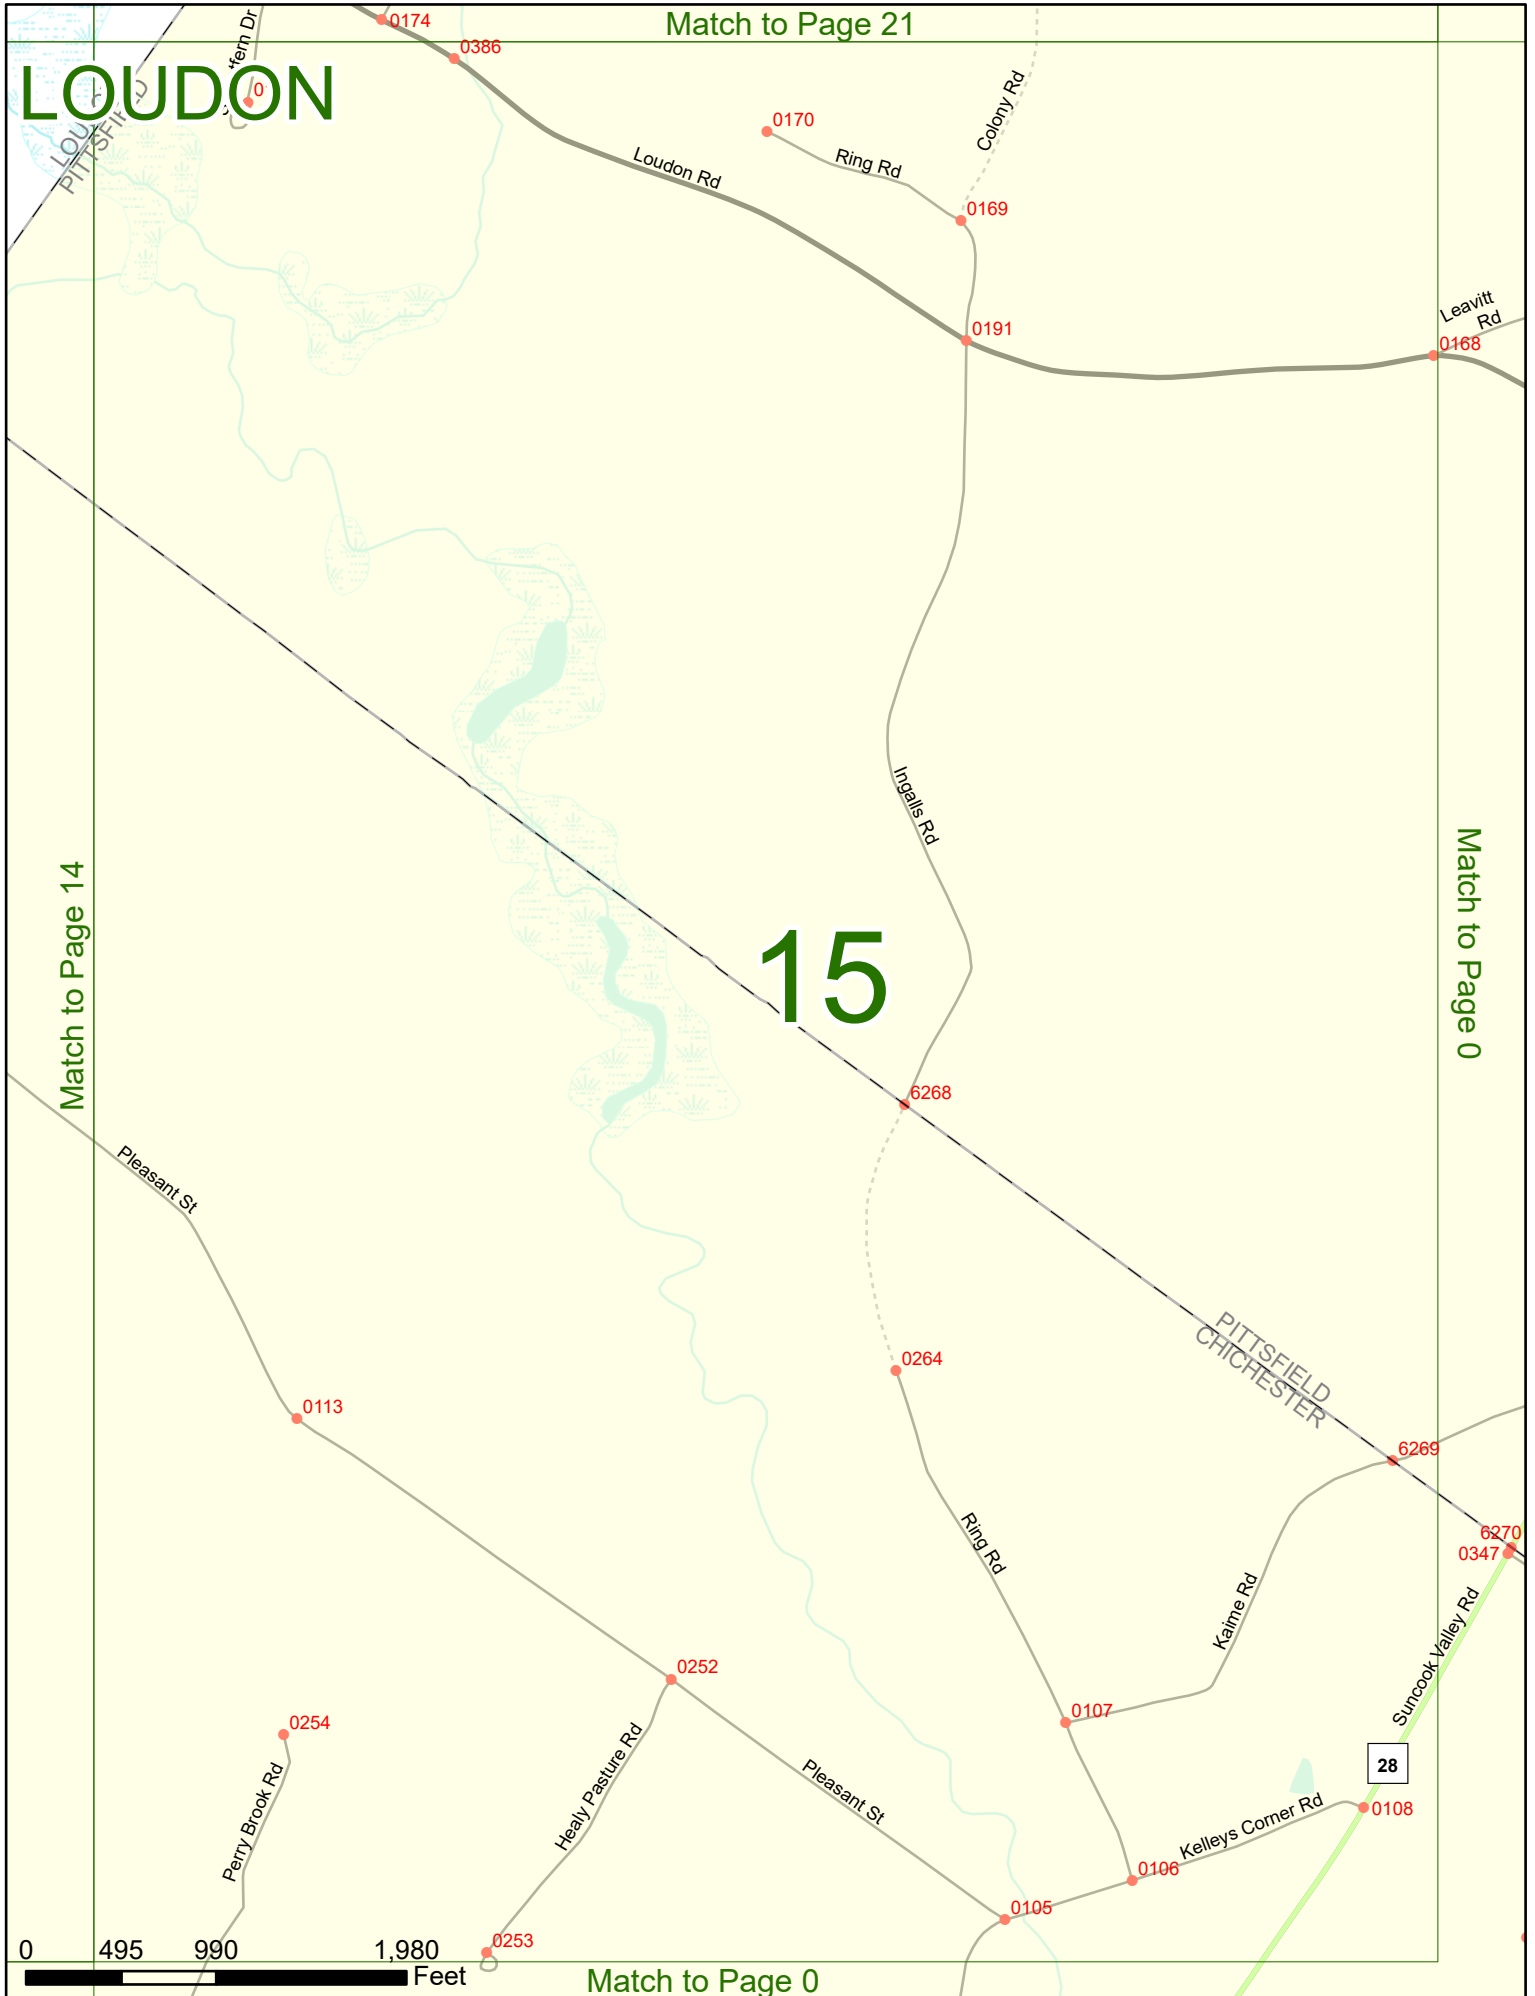

LOUDON

Match to Page 21

15

Match to Page 14

Match to Page 0

0 495 990 1,980 Feet

Match to Page 0