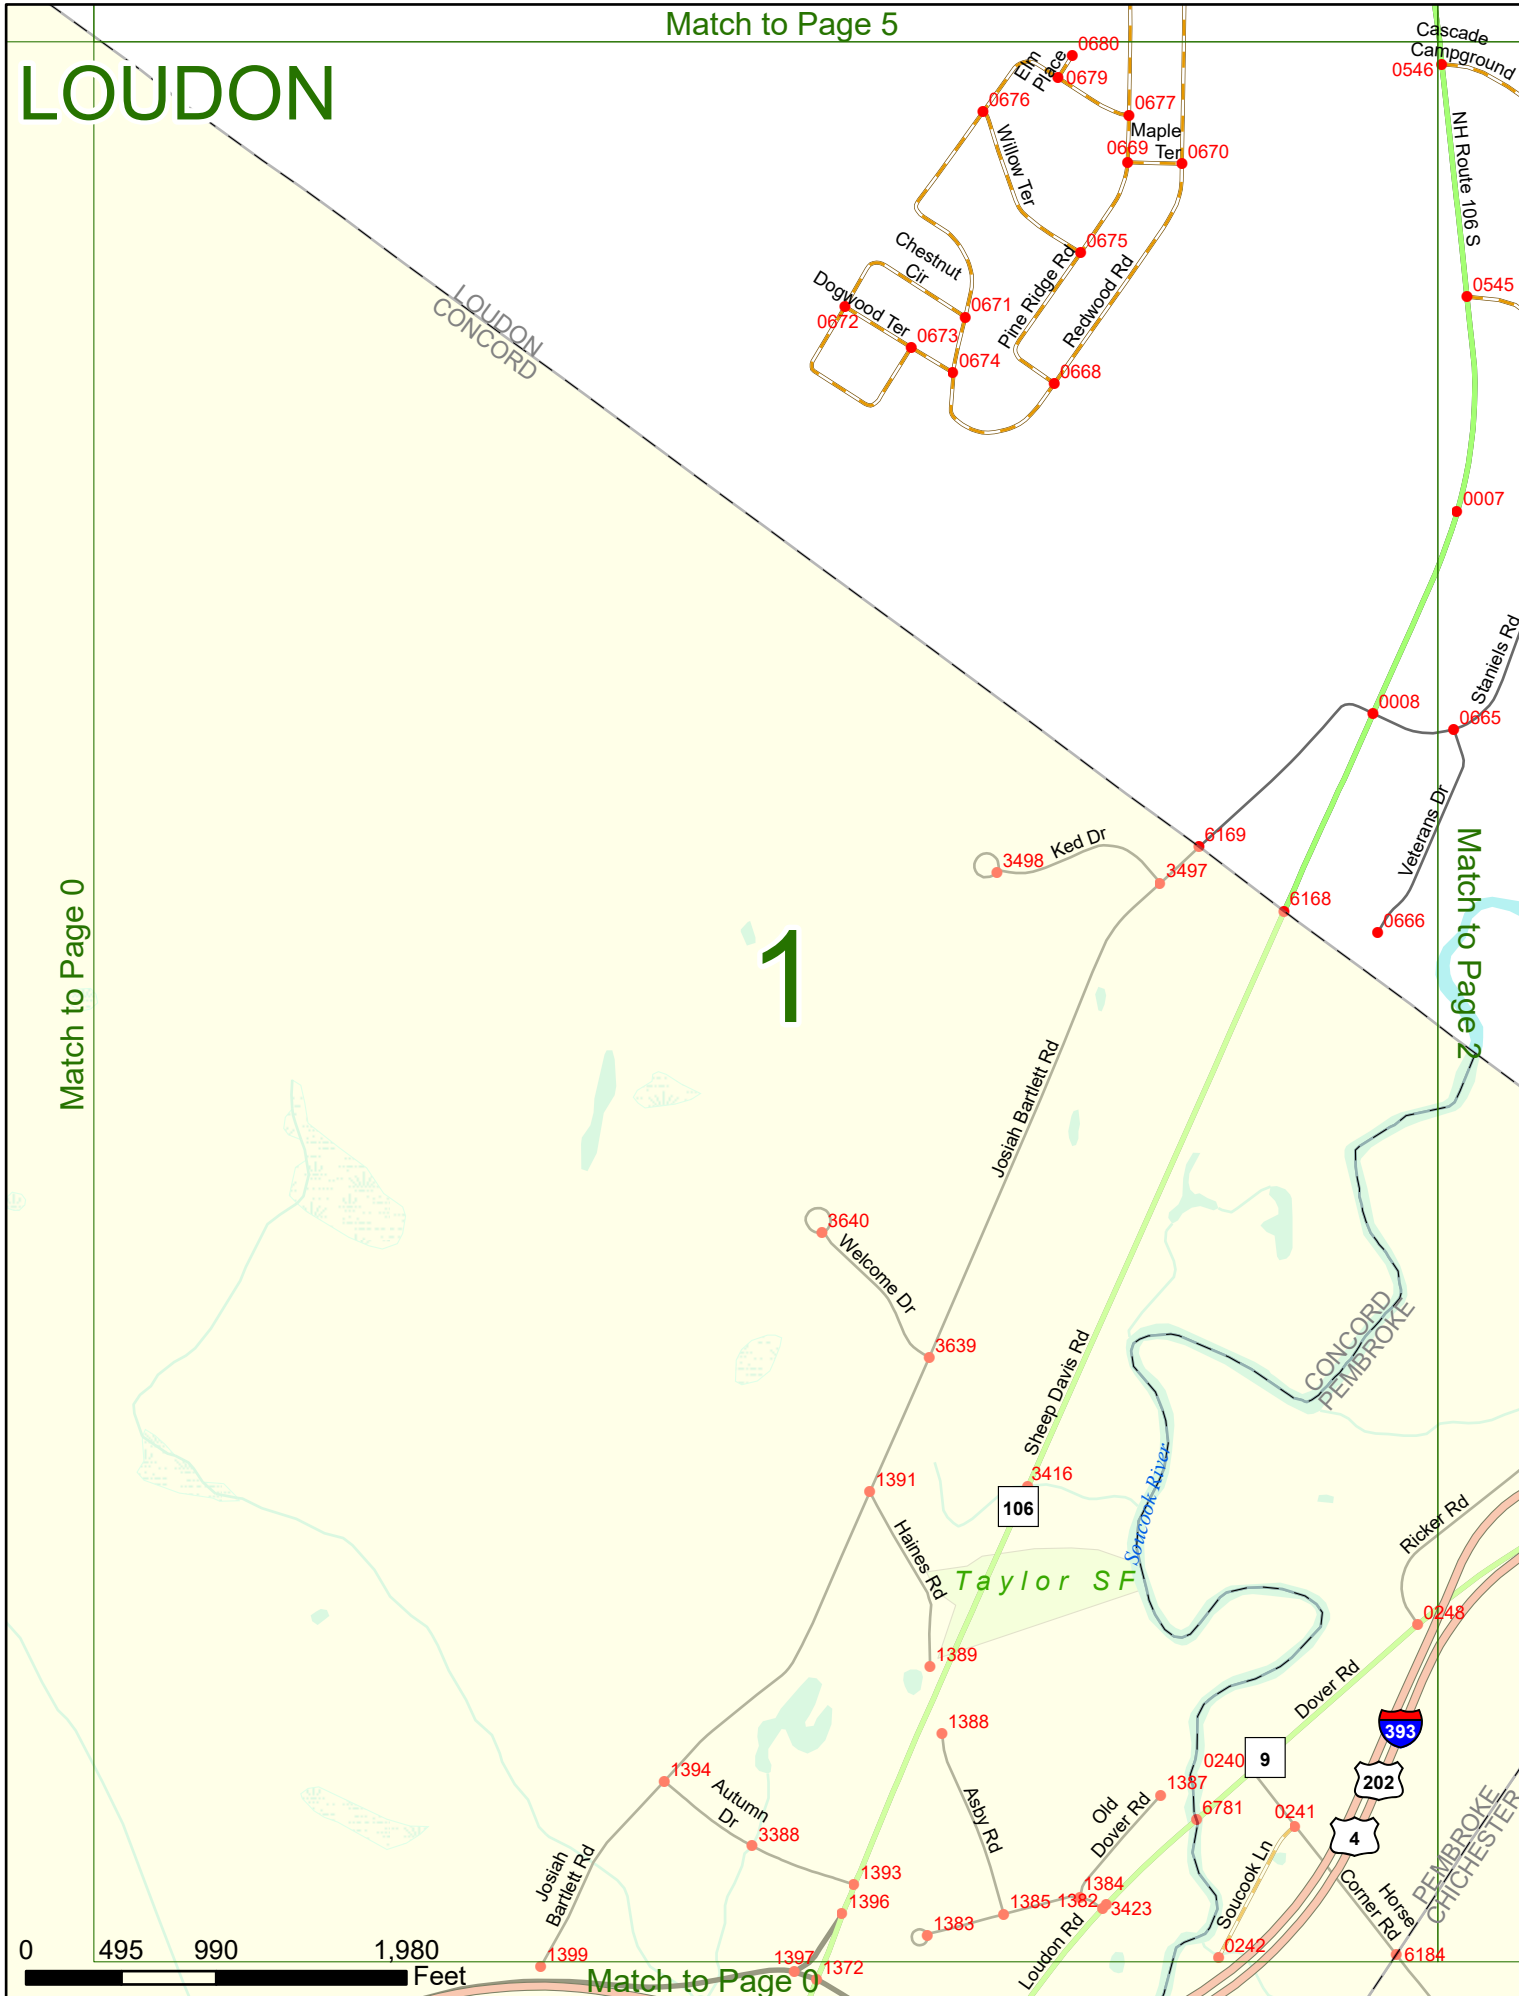

LOUDON

LOUDON
CONCORD

Match to Page 0

1

Match to Page 2

CONCORD
PEMBROKE

Taylor SF

Ricker Rd

Dover Rd

4

202

393

Horse
Corner Rd

PEMBROKE
CHICHESTER

0 495 990 1,980 Feet

Match to Page 0