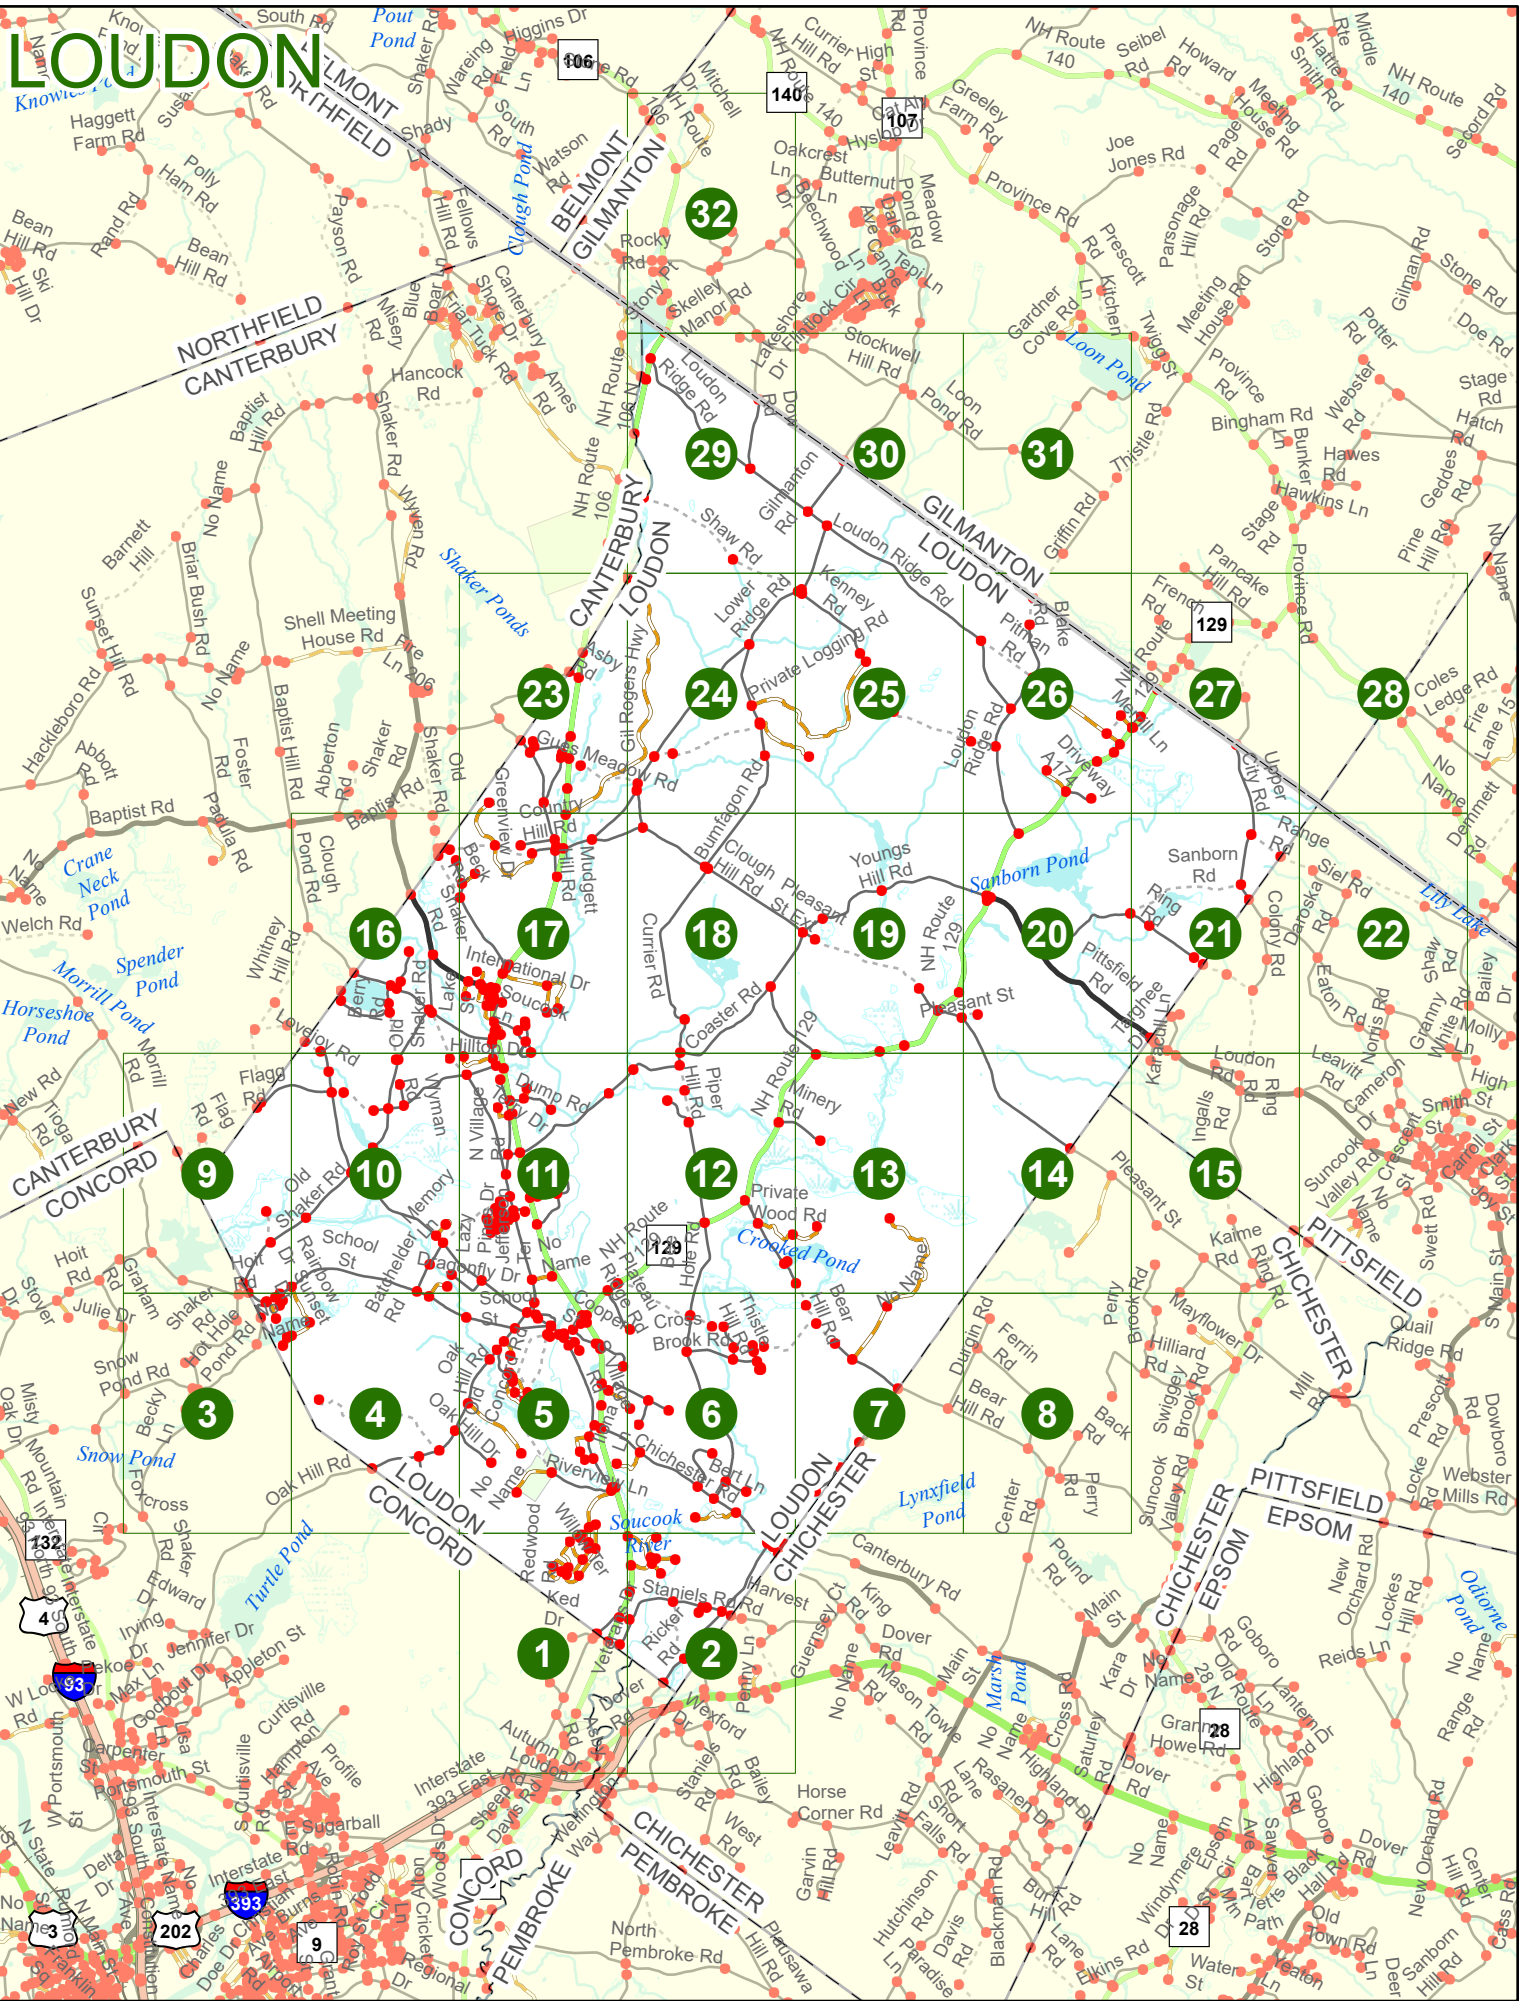

New Hampshire
DOT
 Department of Transportation

Maps and data sets are not guaranteed to be free from errors and omissions. Data is in a constant state of update and correction by various groups and agencies. Information displayed on this map is the best available at the time of publication.

2023 Nodal Reference Bookmap

LEGEND

NHDOT will accept crash locations based on the State of NH Uniform Police Traffic Accident Report.

Crash occurred on:

Option 1 Street Address
 123 Main Street

Option 2 Route No and/or Distance from NESW Intesecting Road, Bridge,
 Street name Intersecting Street Town/County line
 Main Street 500 E Oak Street

Option 3 First Node Distance from First Node Second Node
 515 212 632

Option 4 Route No and/or Mile Marker on Interstate Only NESW Mile (Marker)
 Street name
 189S 700 feet S 36.8

Option 3 – Example

Street Name Loudon Road
First Node 803
Distance from First Node 318 Ft
Second Node 813