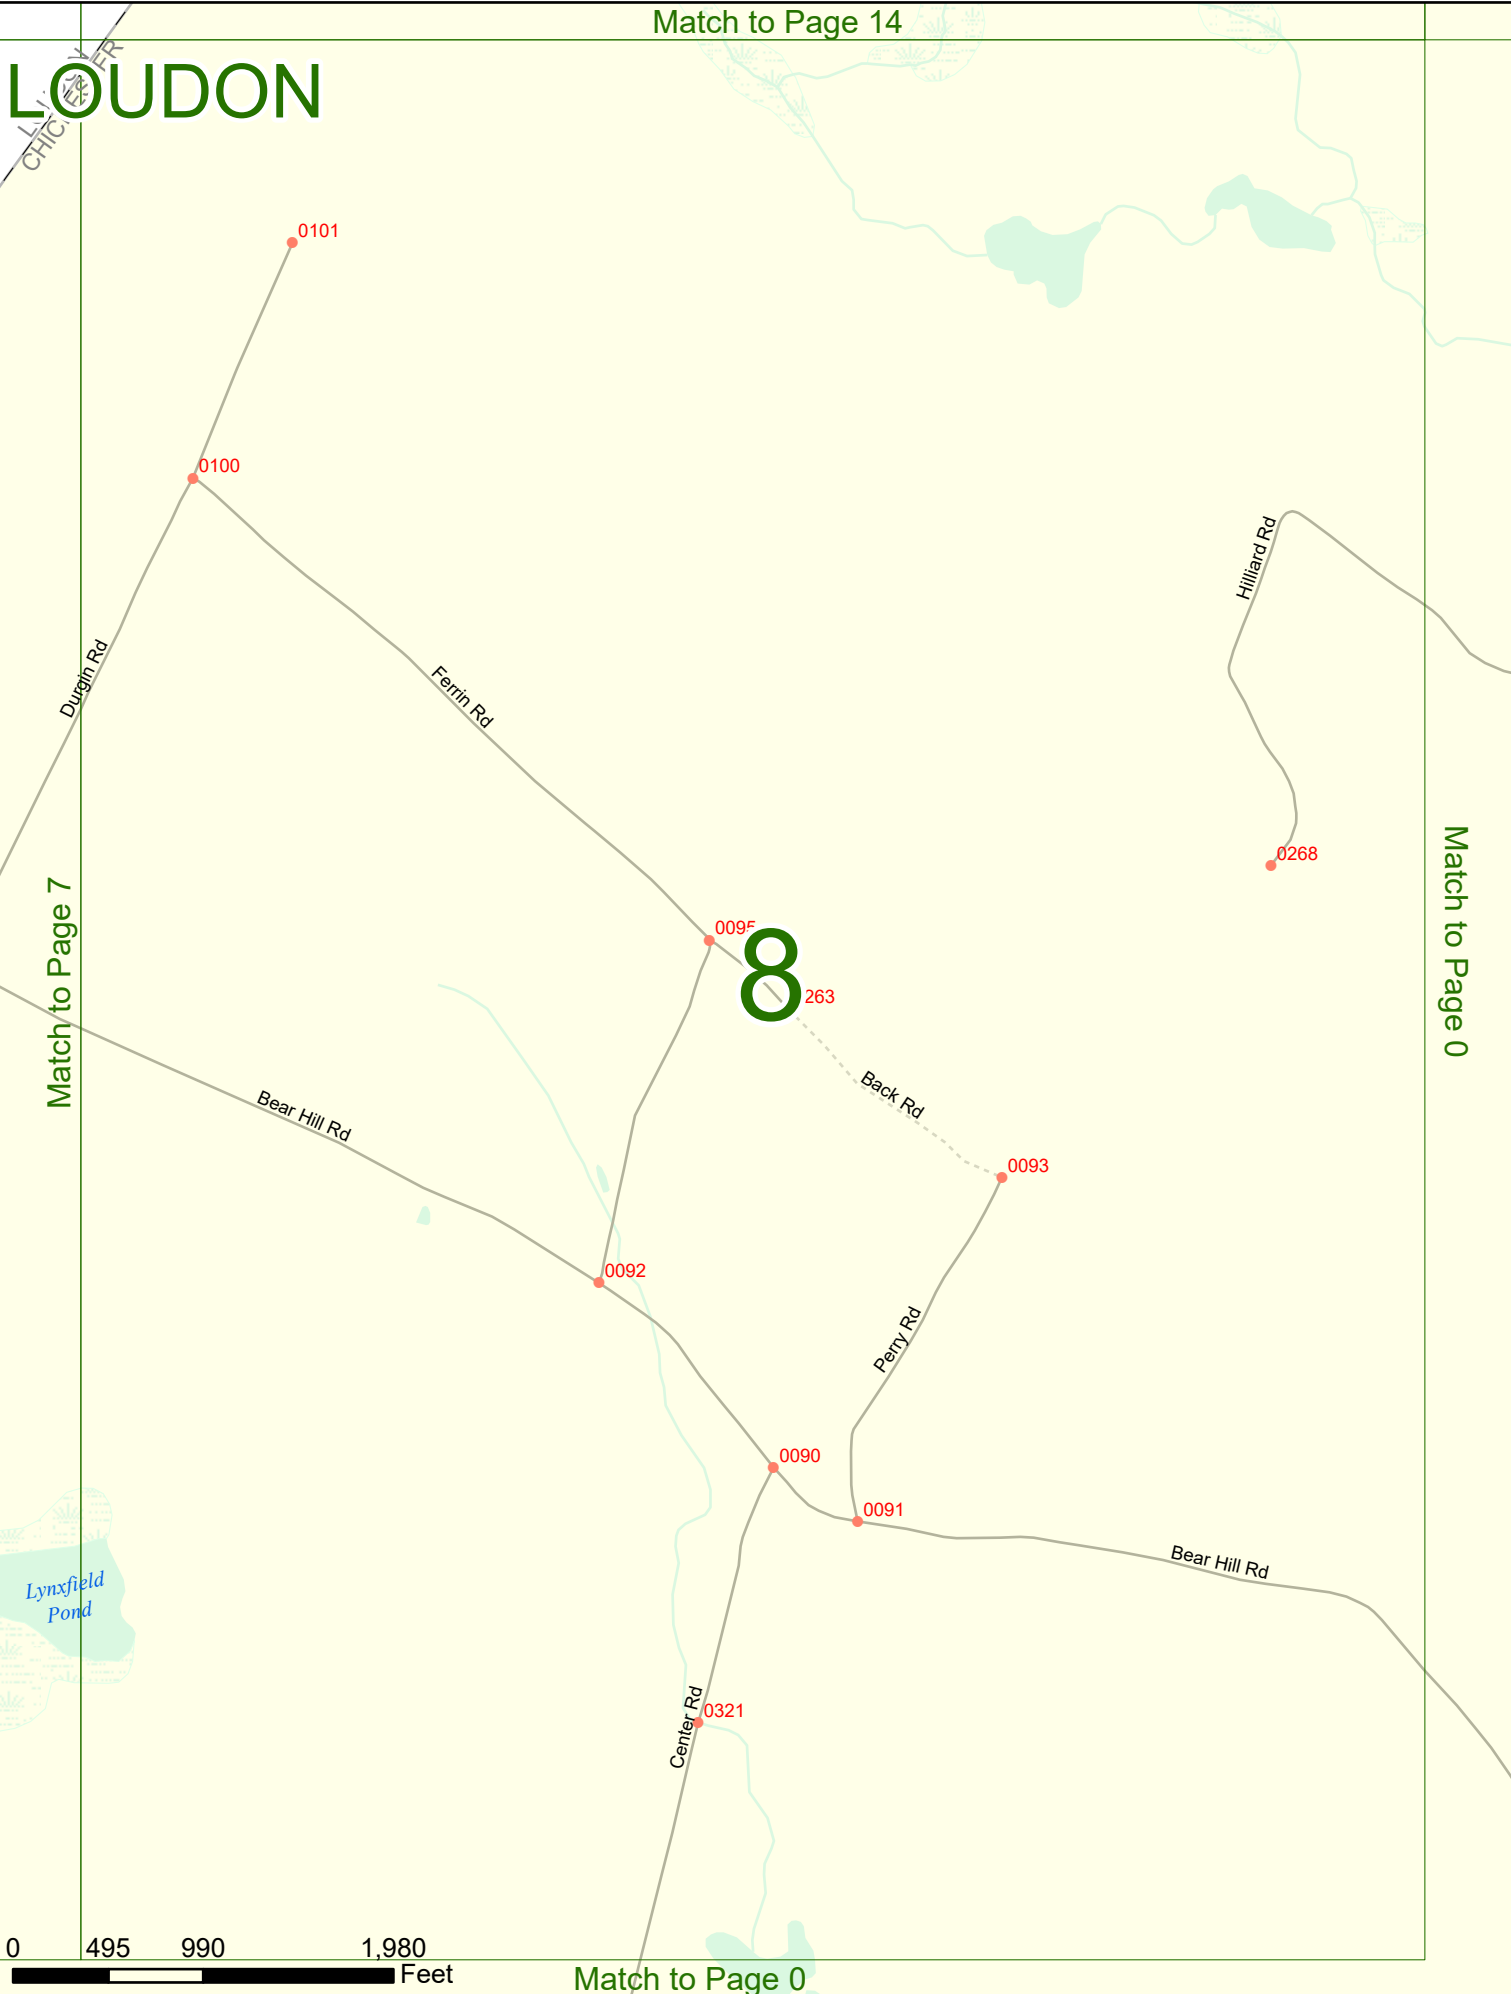

LOUDON

Match to Page 7

Match to Page 0

Match to Page 0