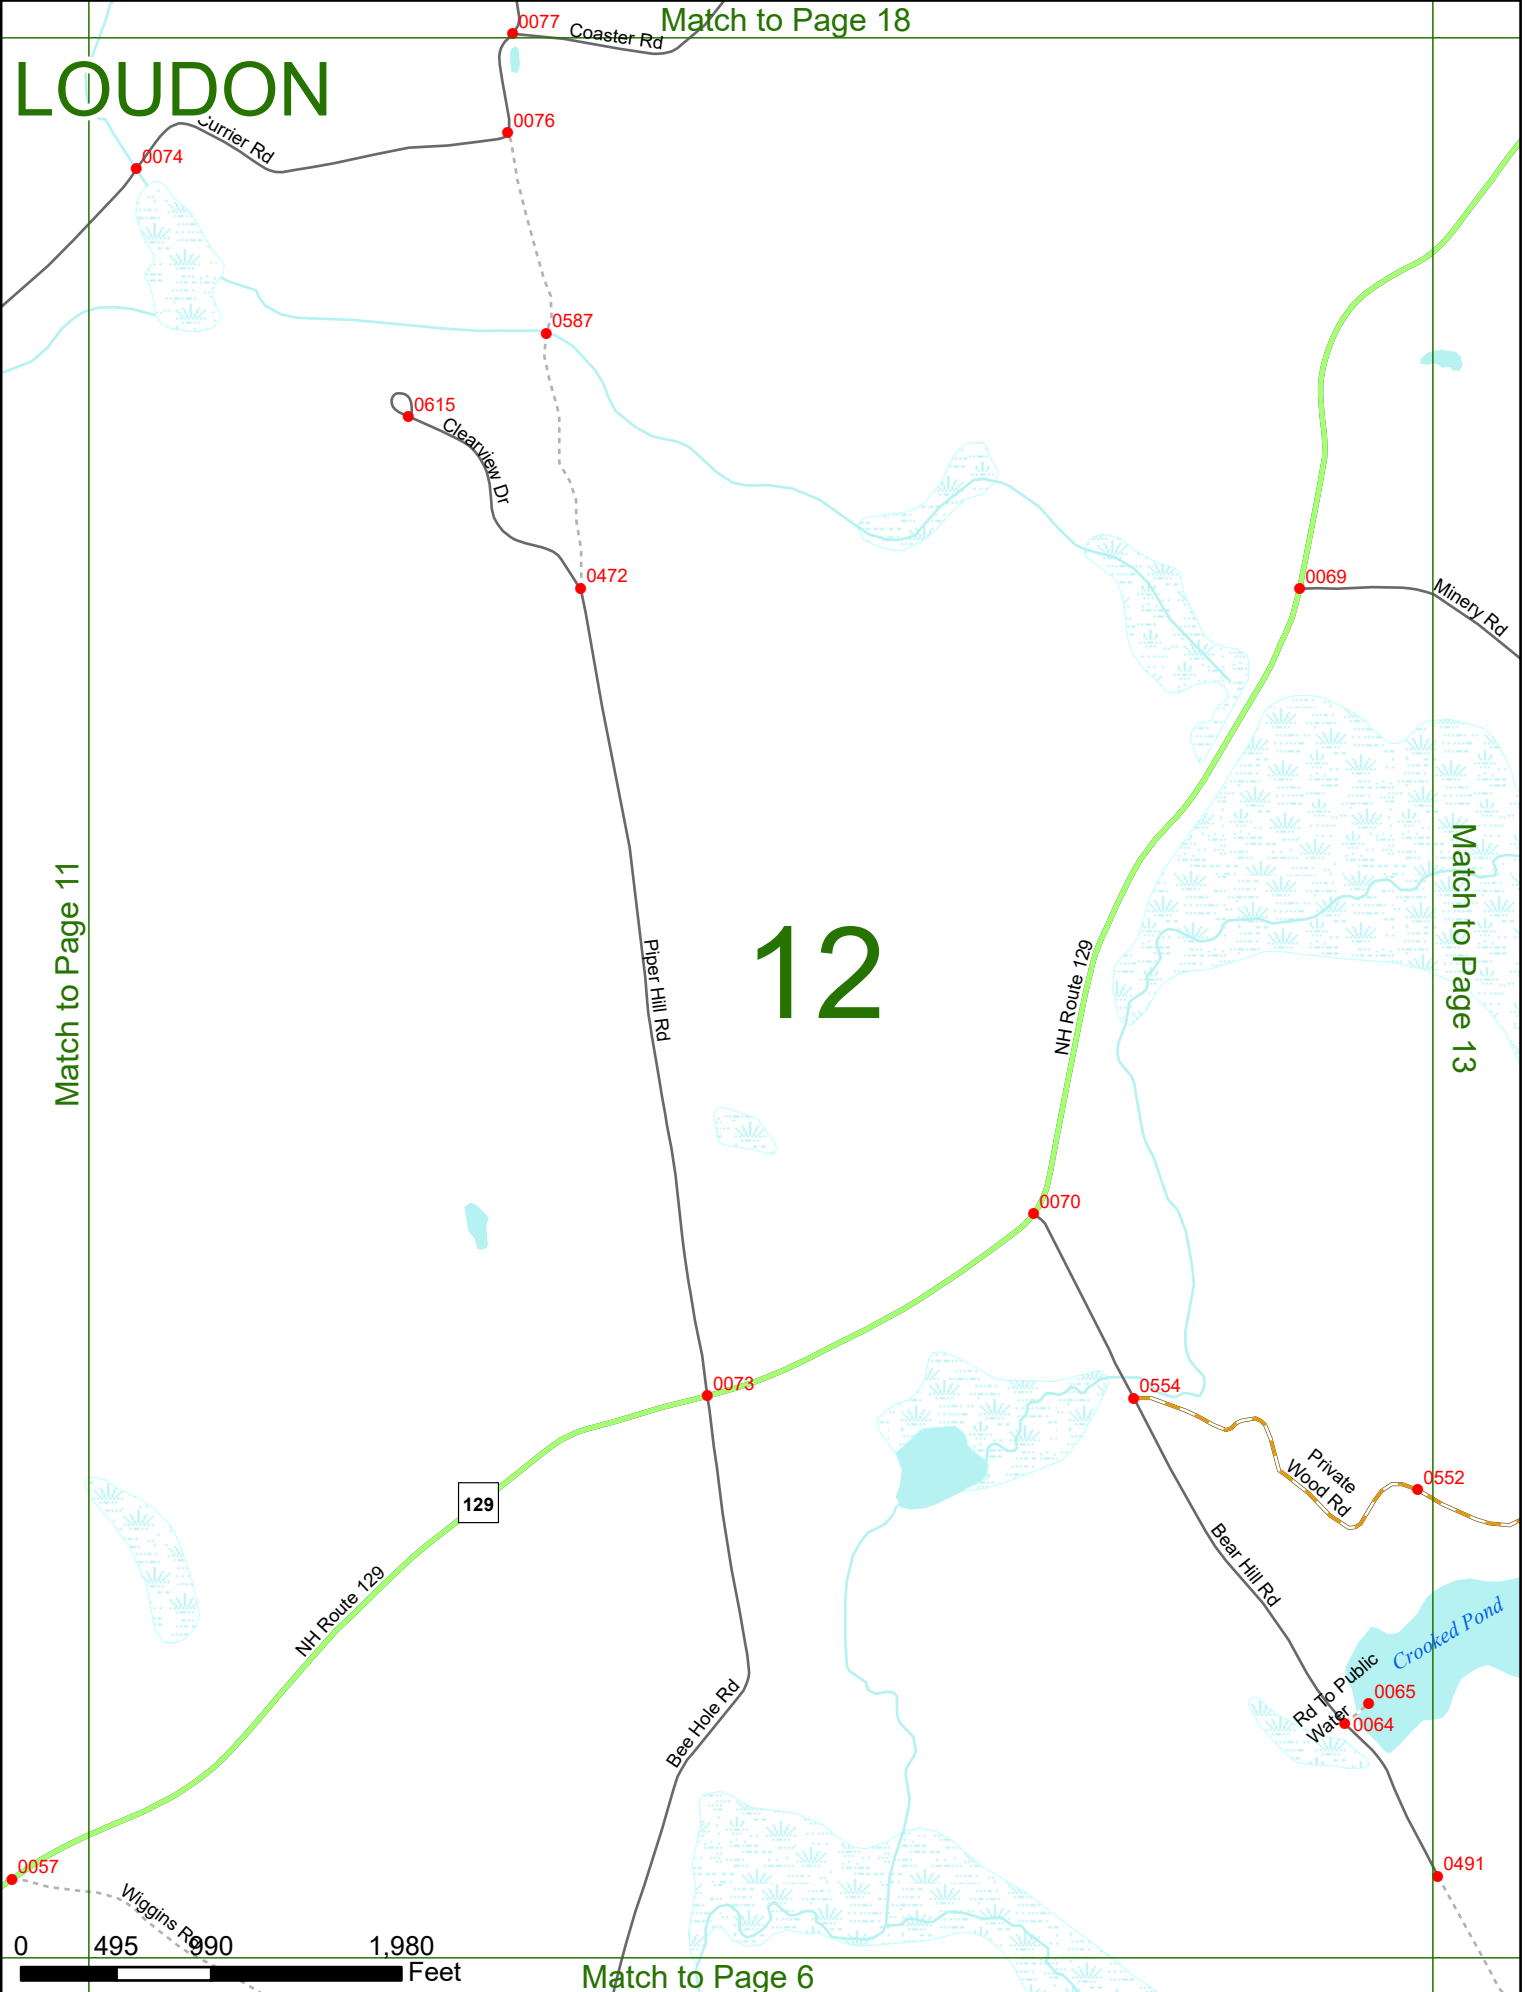

LOUDON

Match to Page 18

12

Match to Page 11

Match to Page 13

Match to Page 6