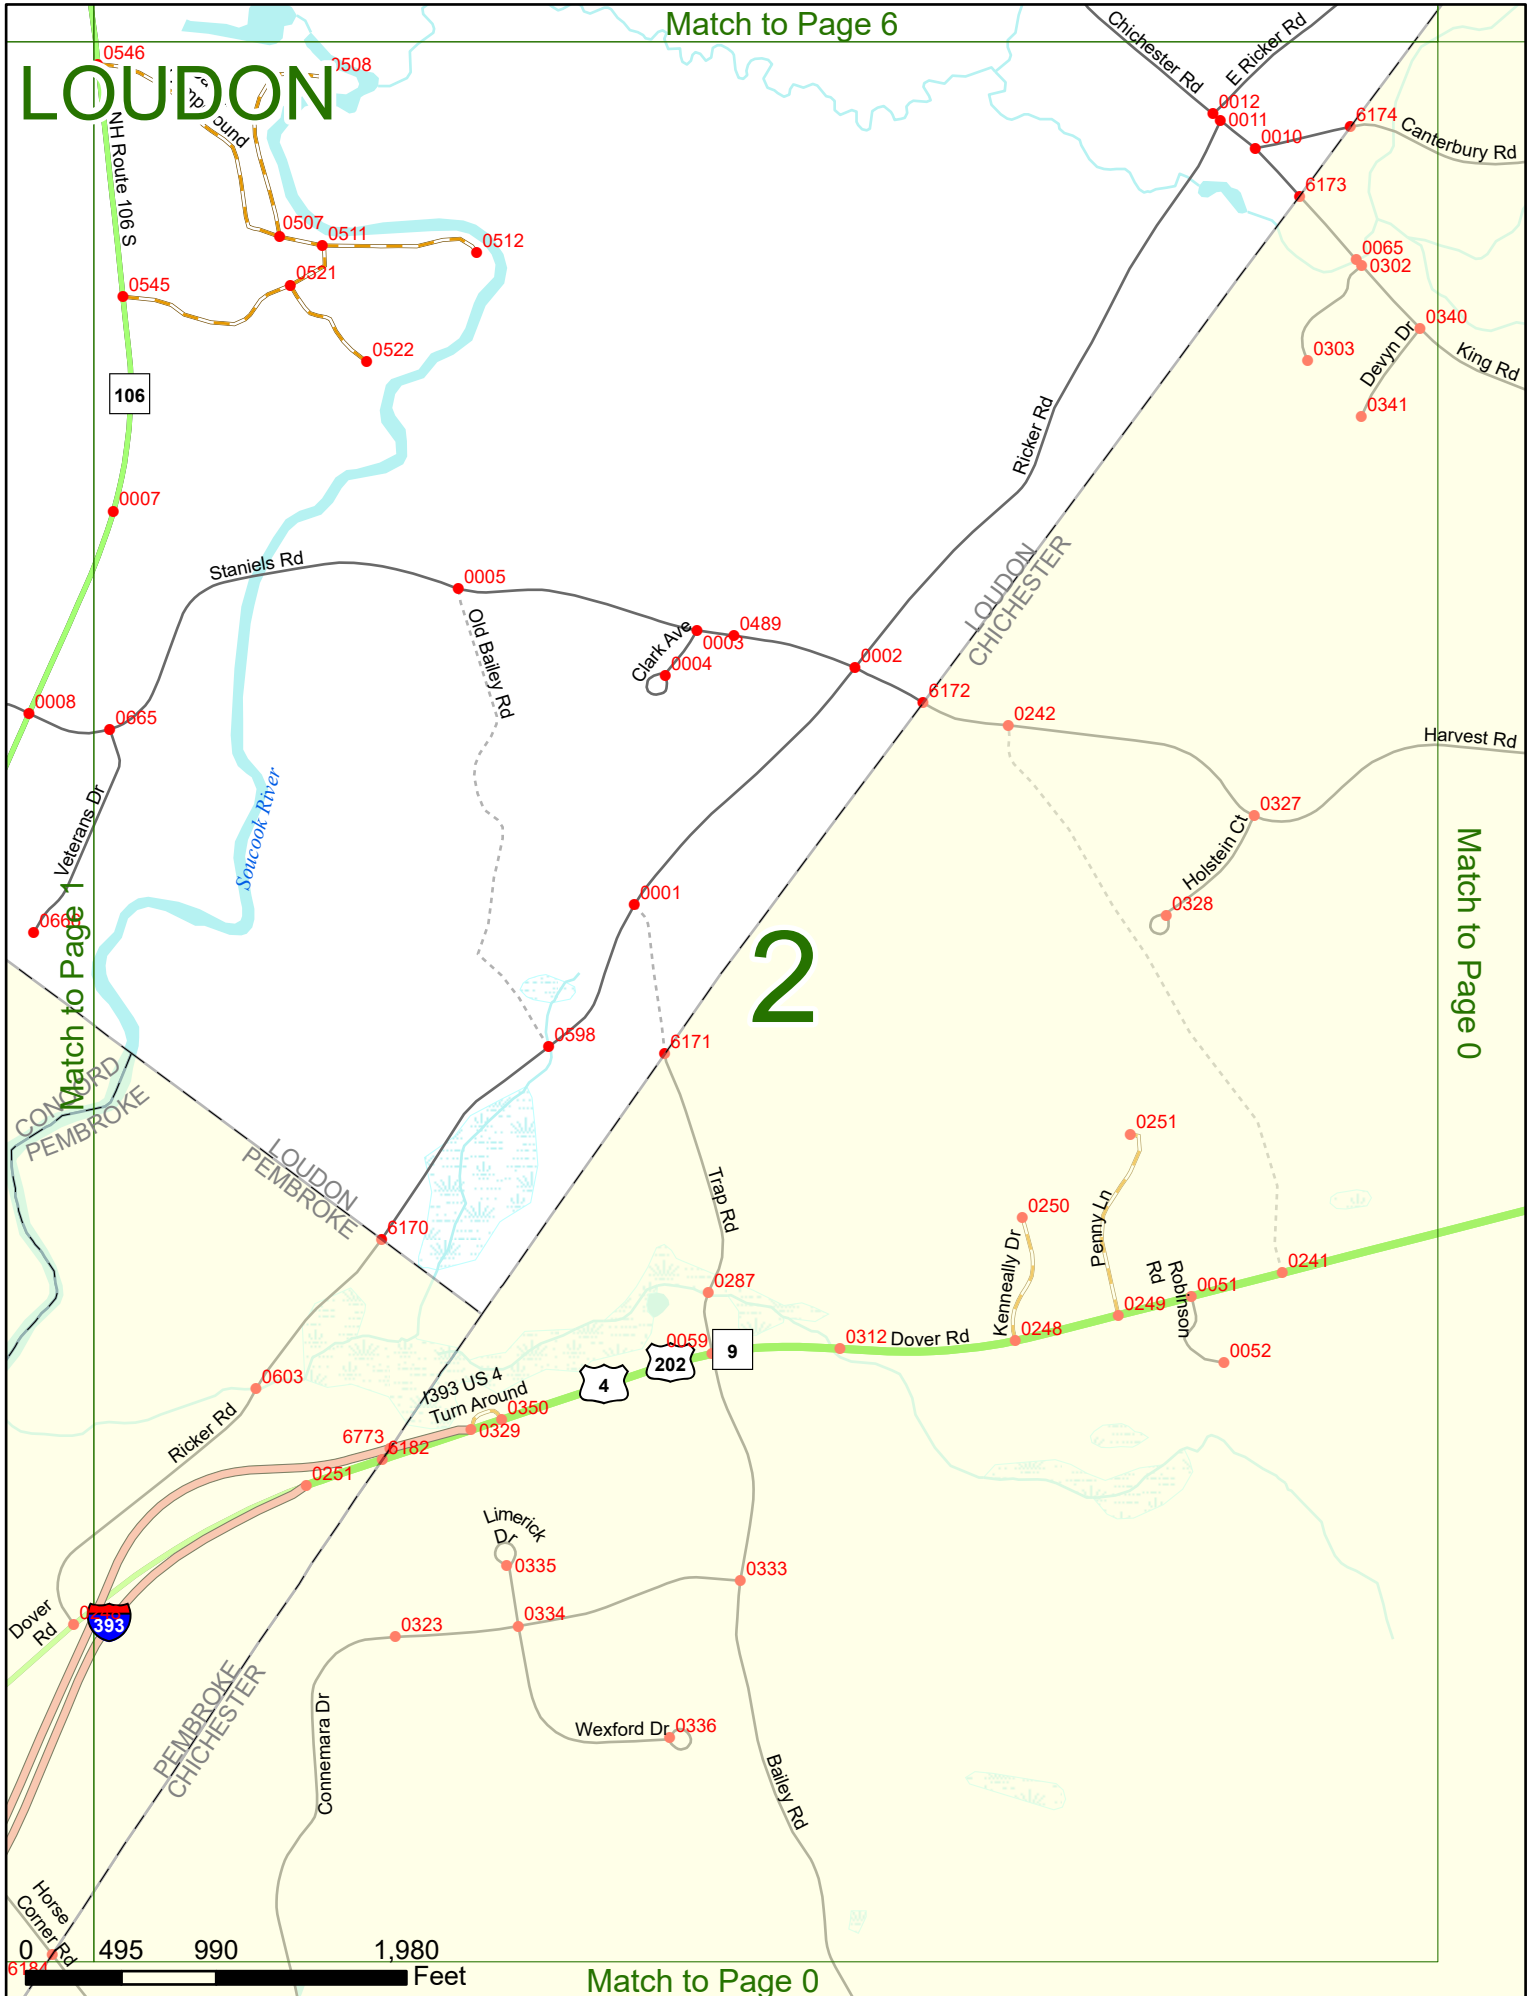

Match to Page 6

LOUDON

2

Match to Page 1

Match to Page 0

Match to Page 0