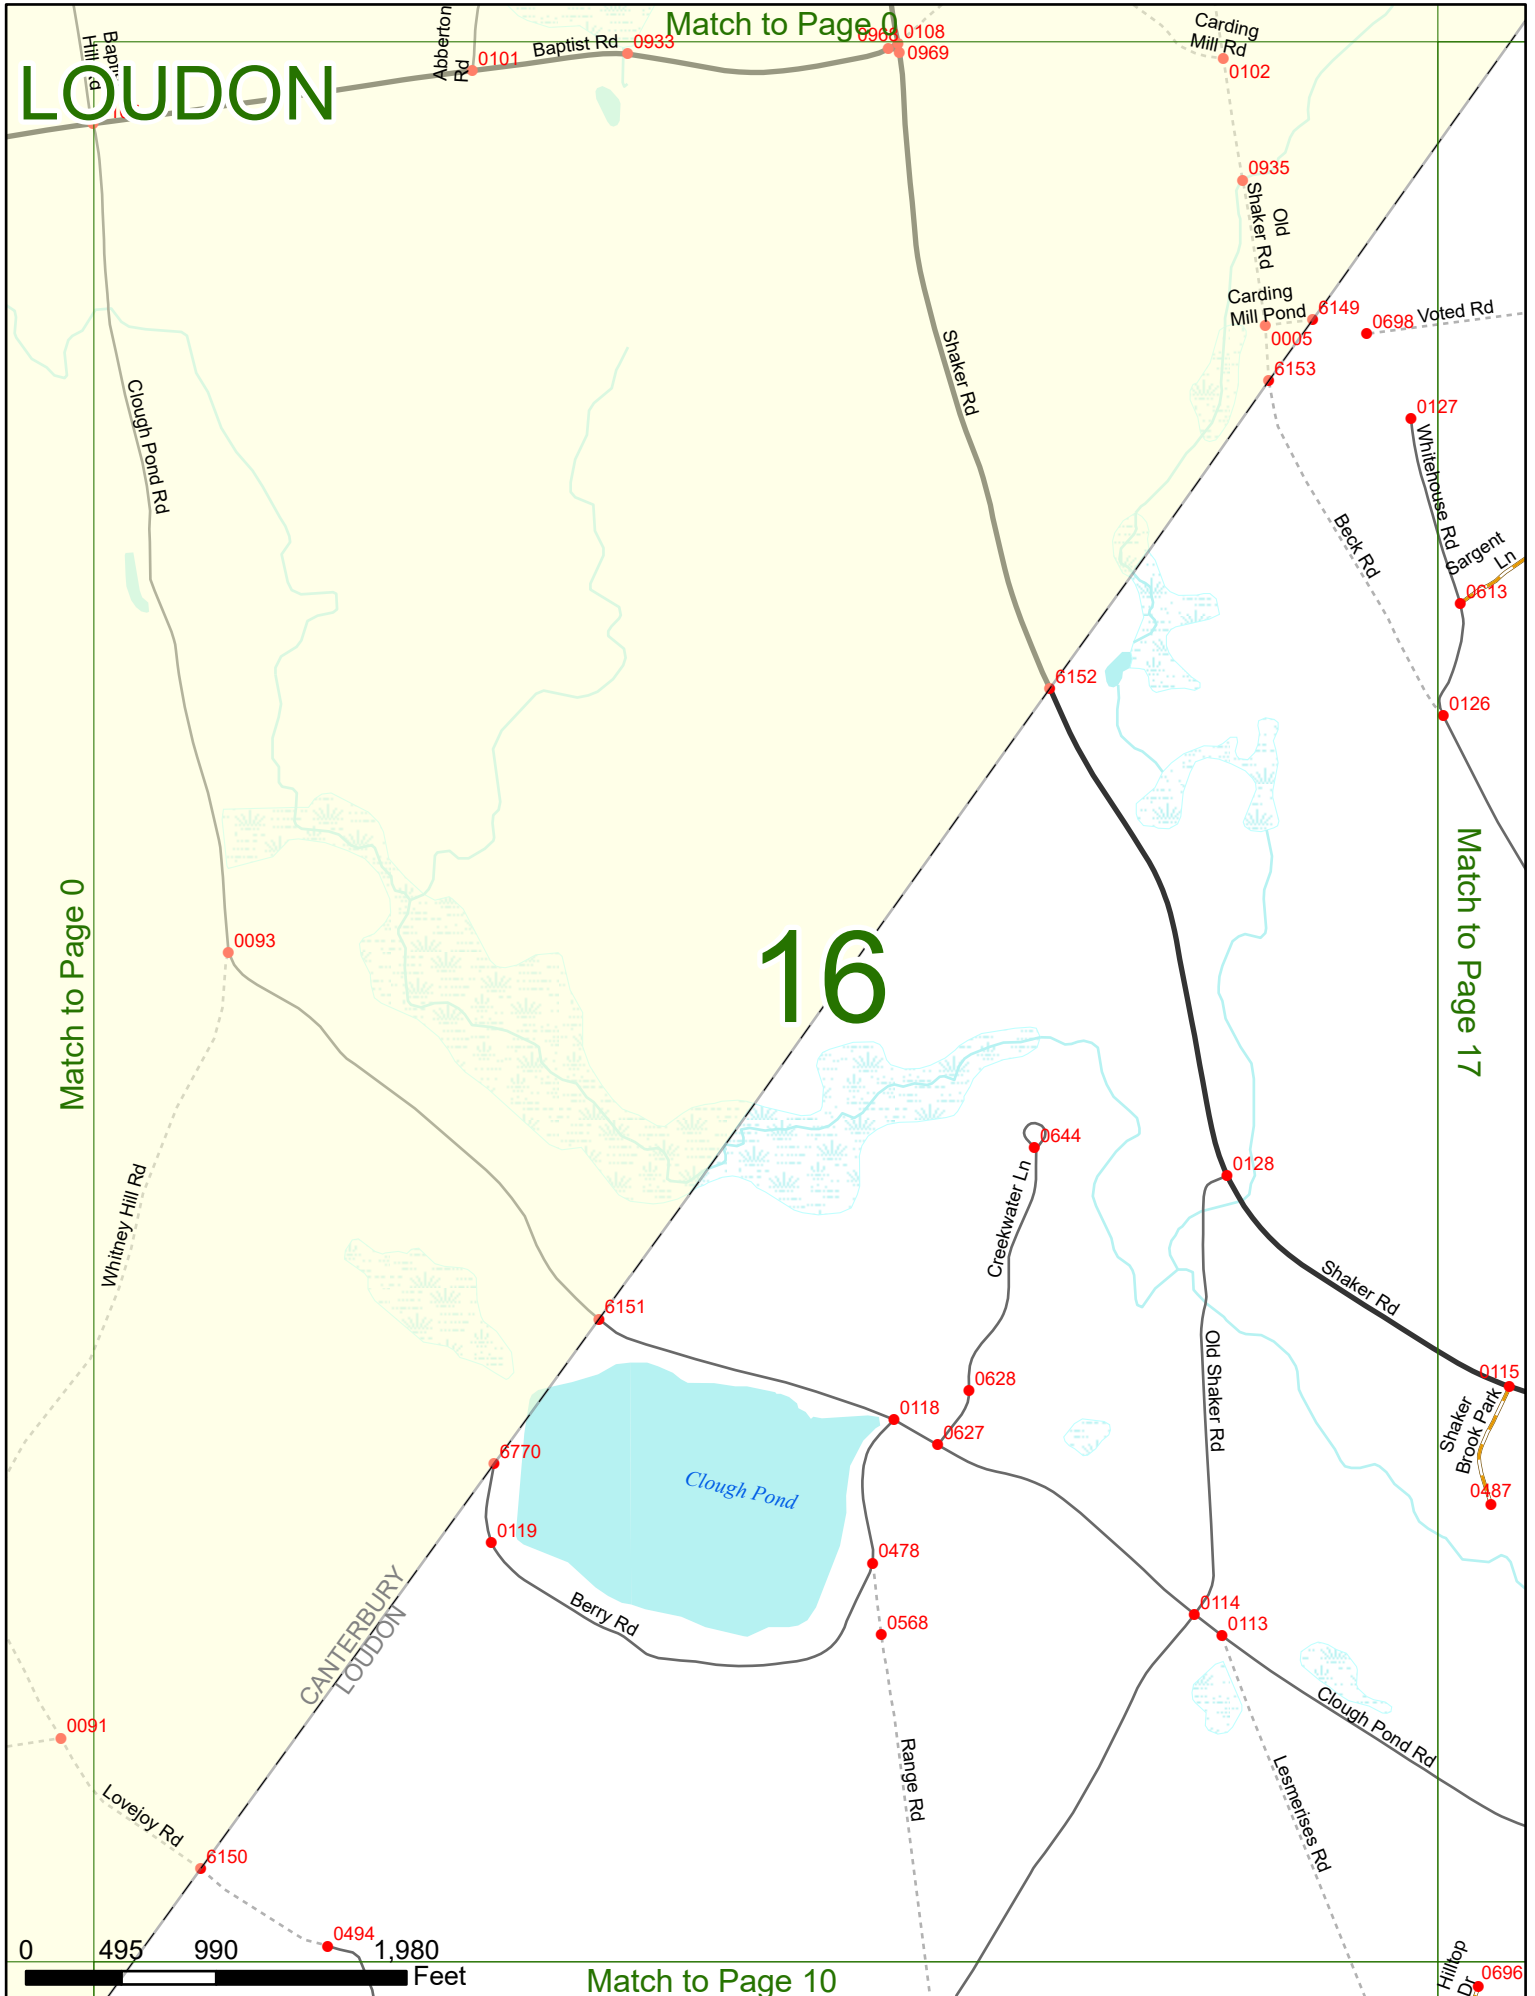

LOUDON

Match to Page 0

16

Match to Page 0

Match to Page 17

Match to Page 10