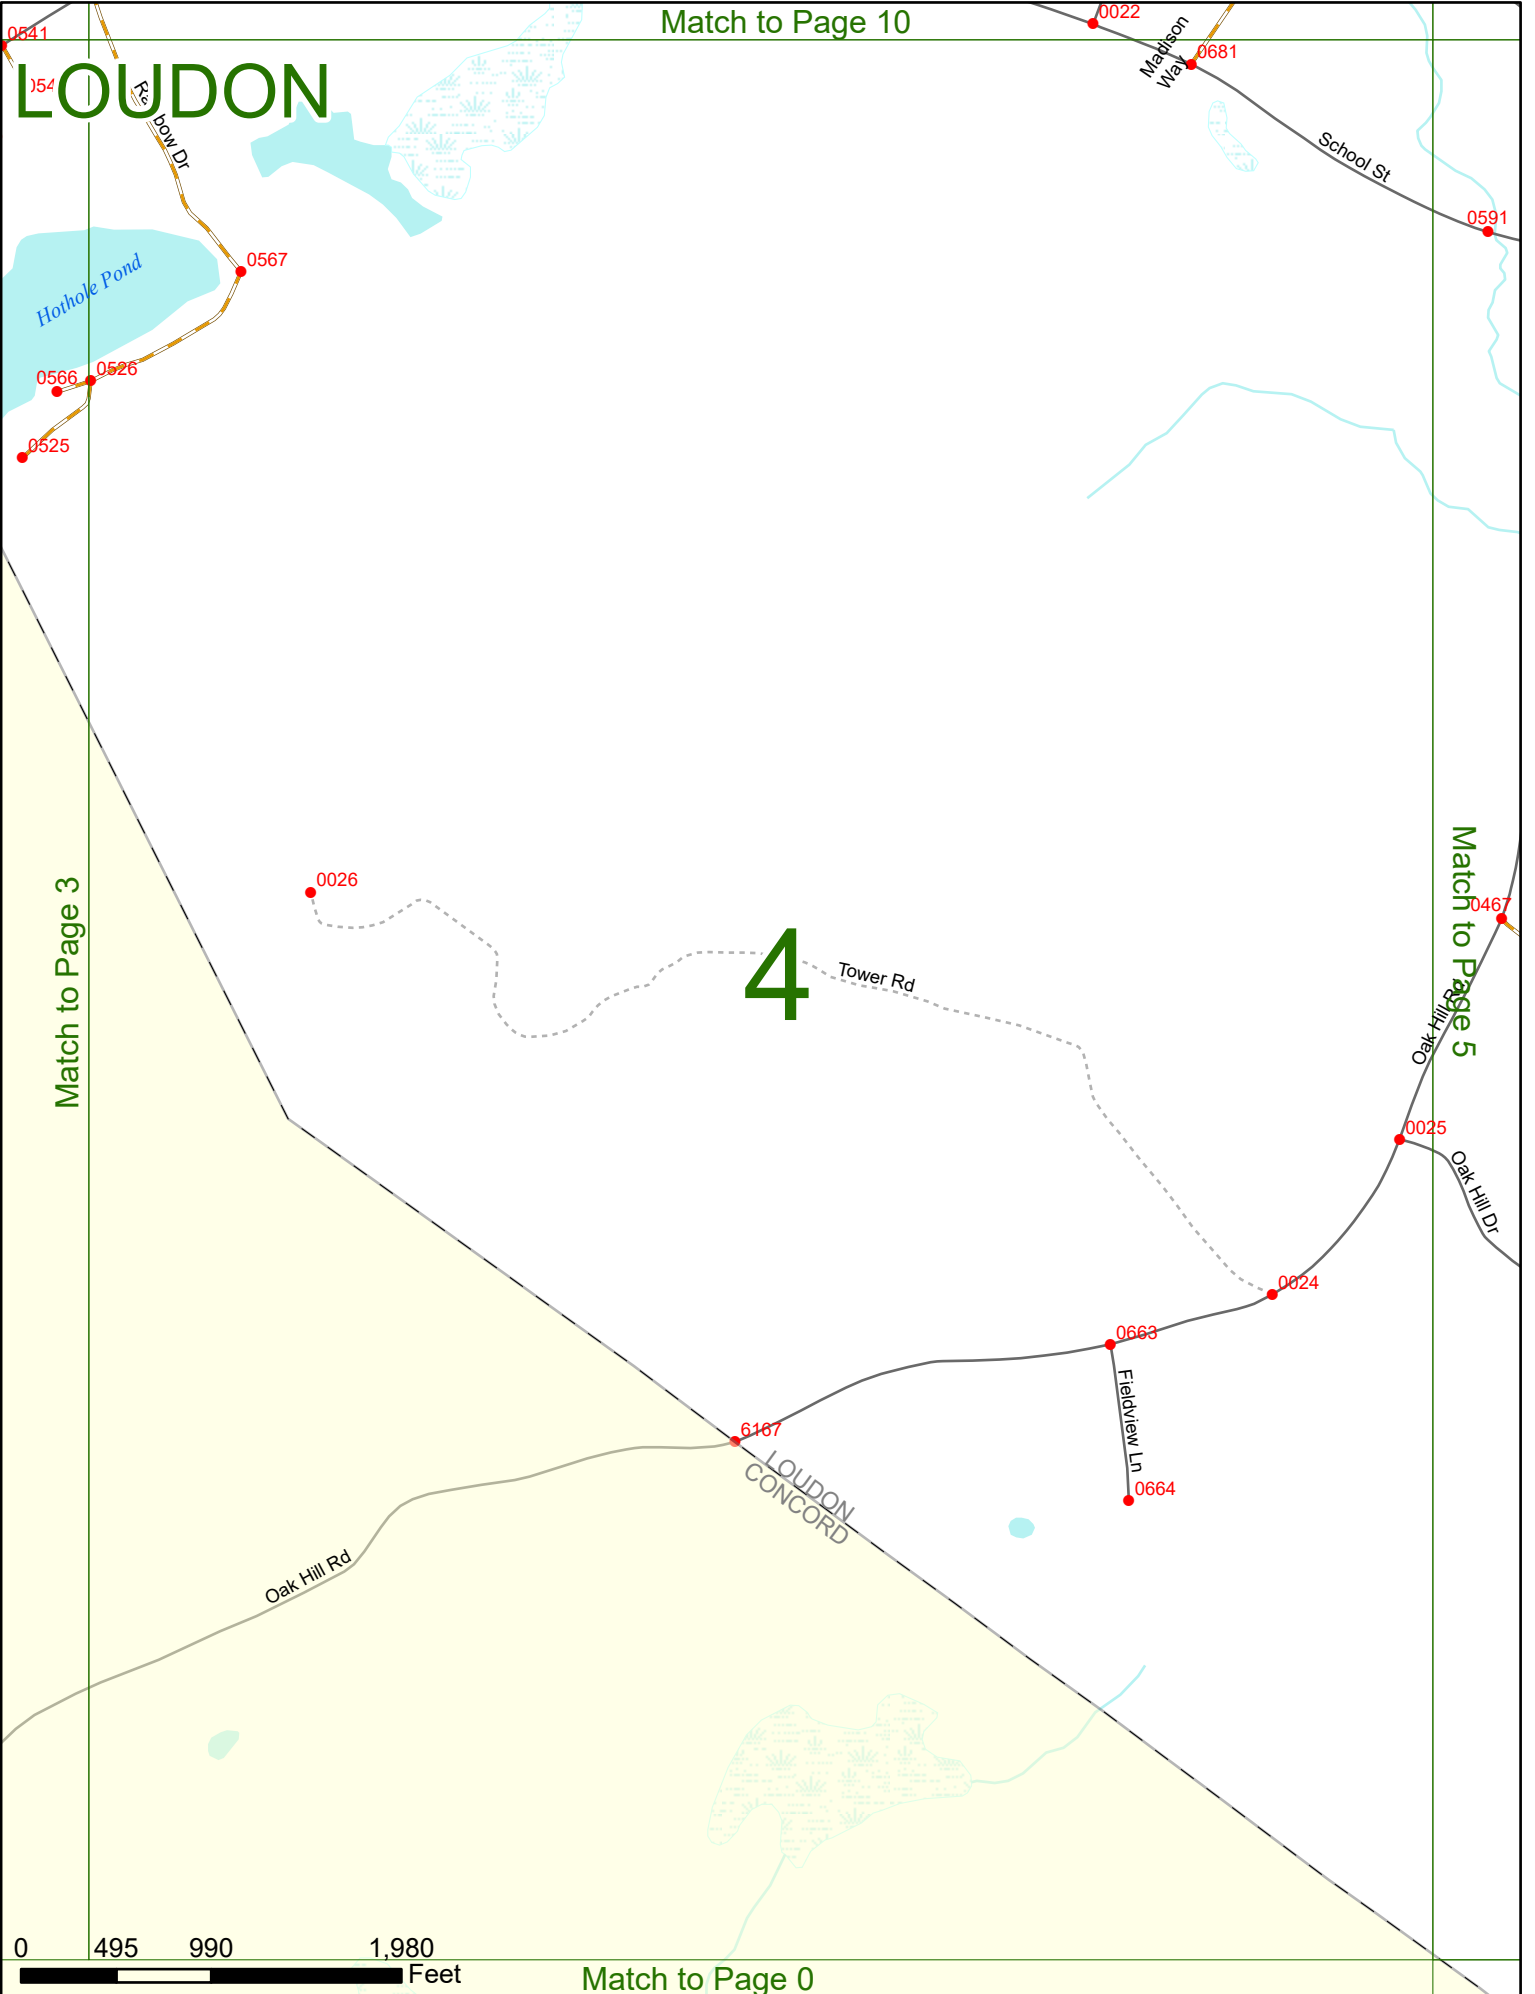

Match to Page 10

LOUDON

Match to Page 3

Match to Page 5

4

Match to Page 0