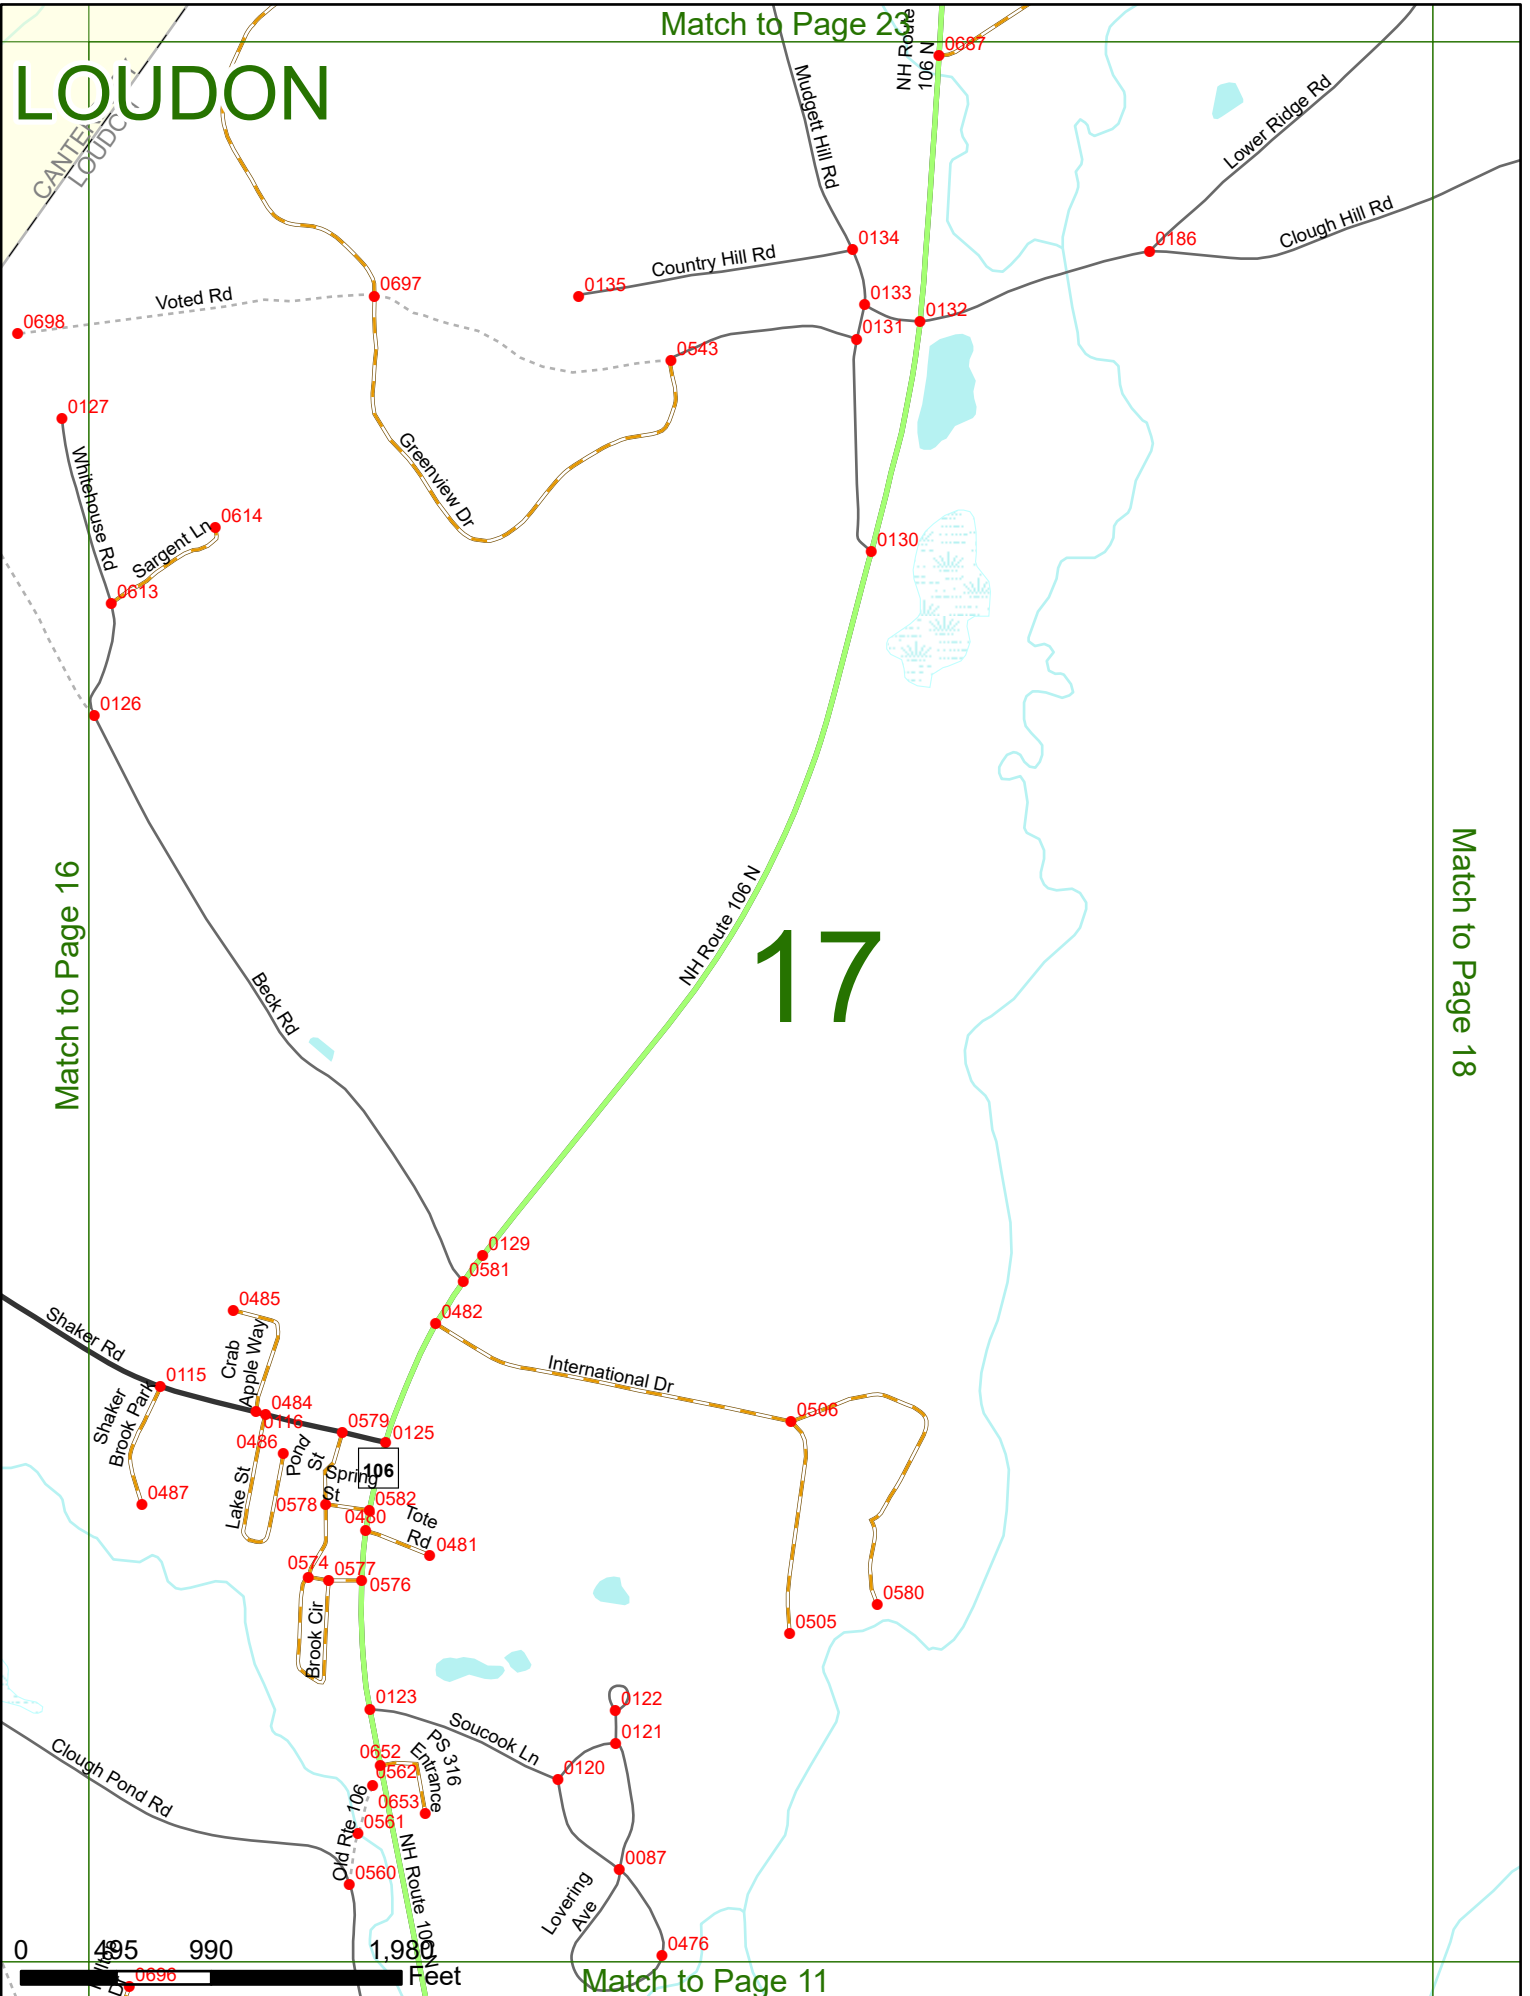

LOUDON

Match to Page 20

17

Match to Page 18

Match to Page 16

Match to Page 11