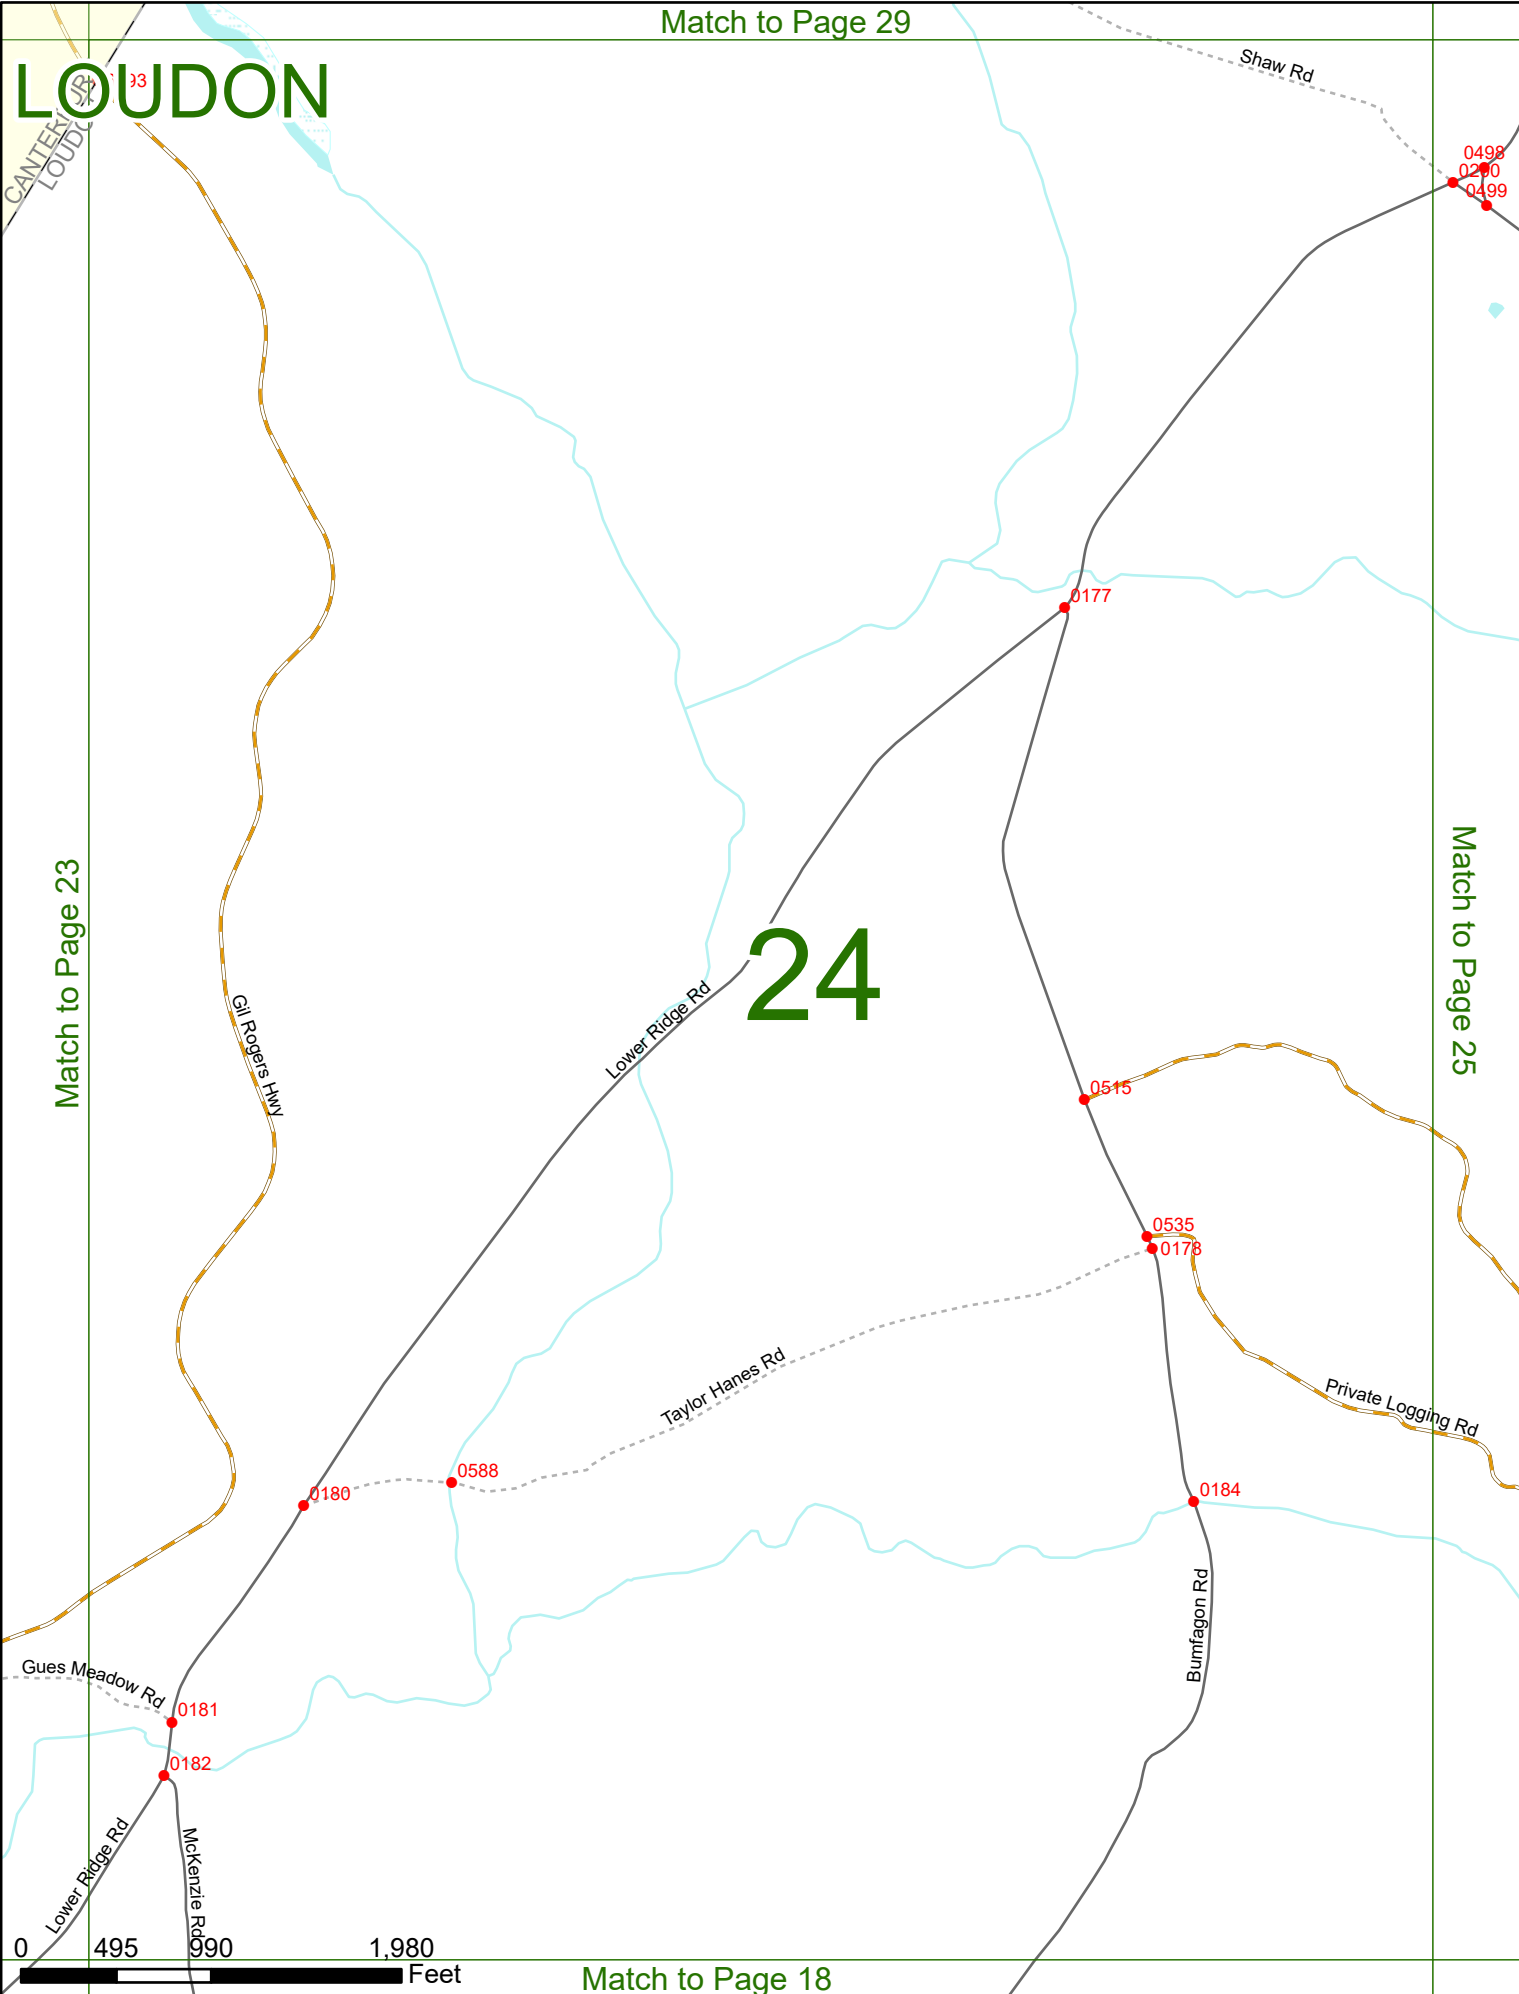

LOUDON

CANTON
LOUDON

Match to Page 25

Match to Page 23

24