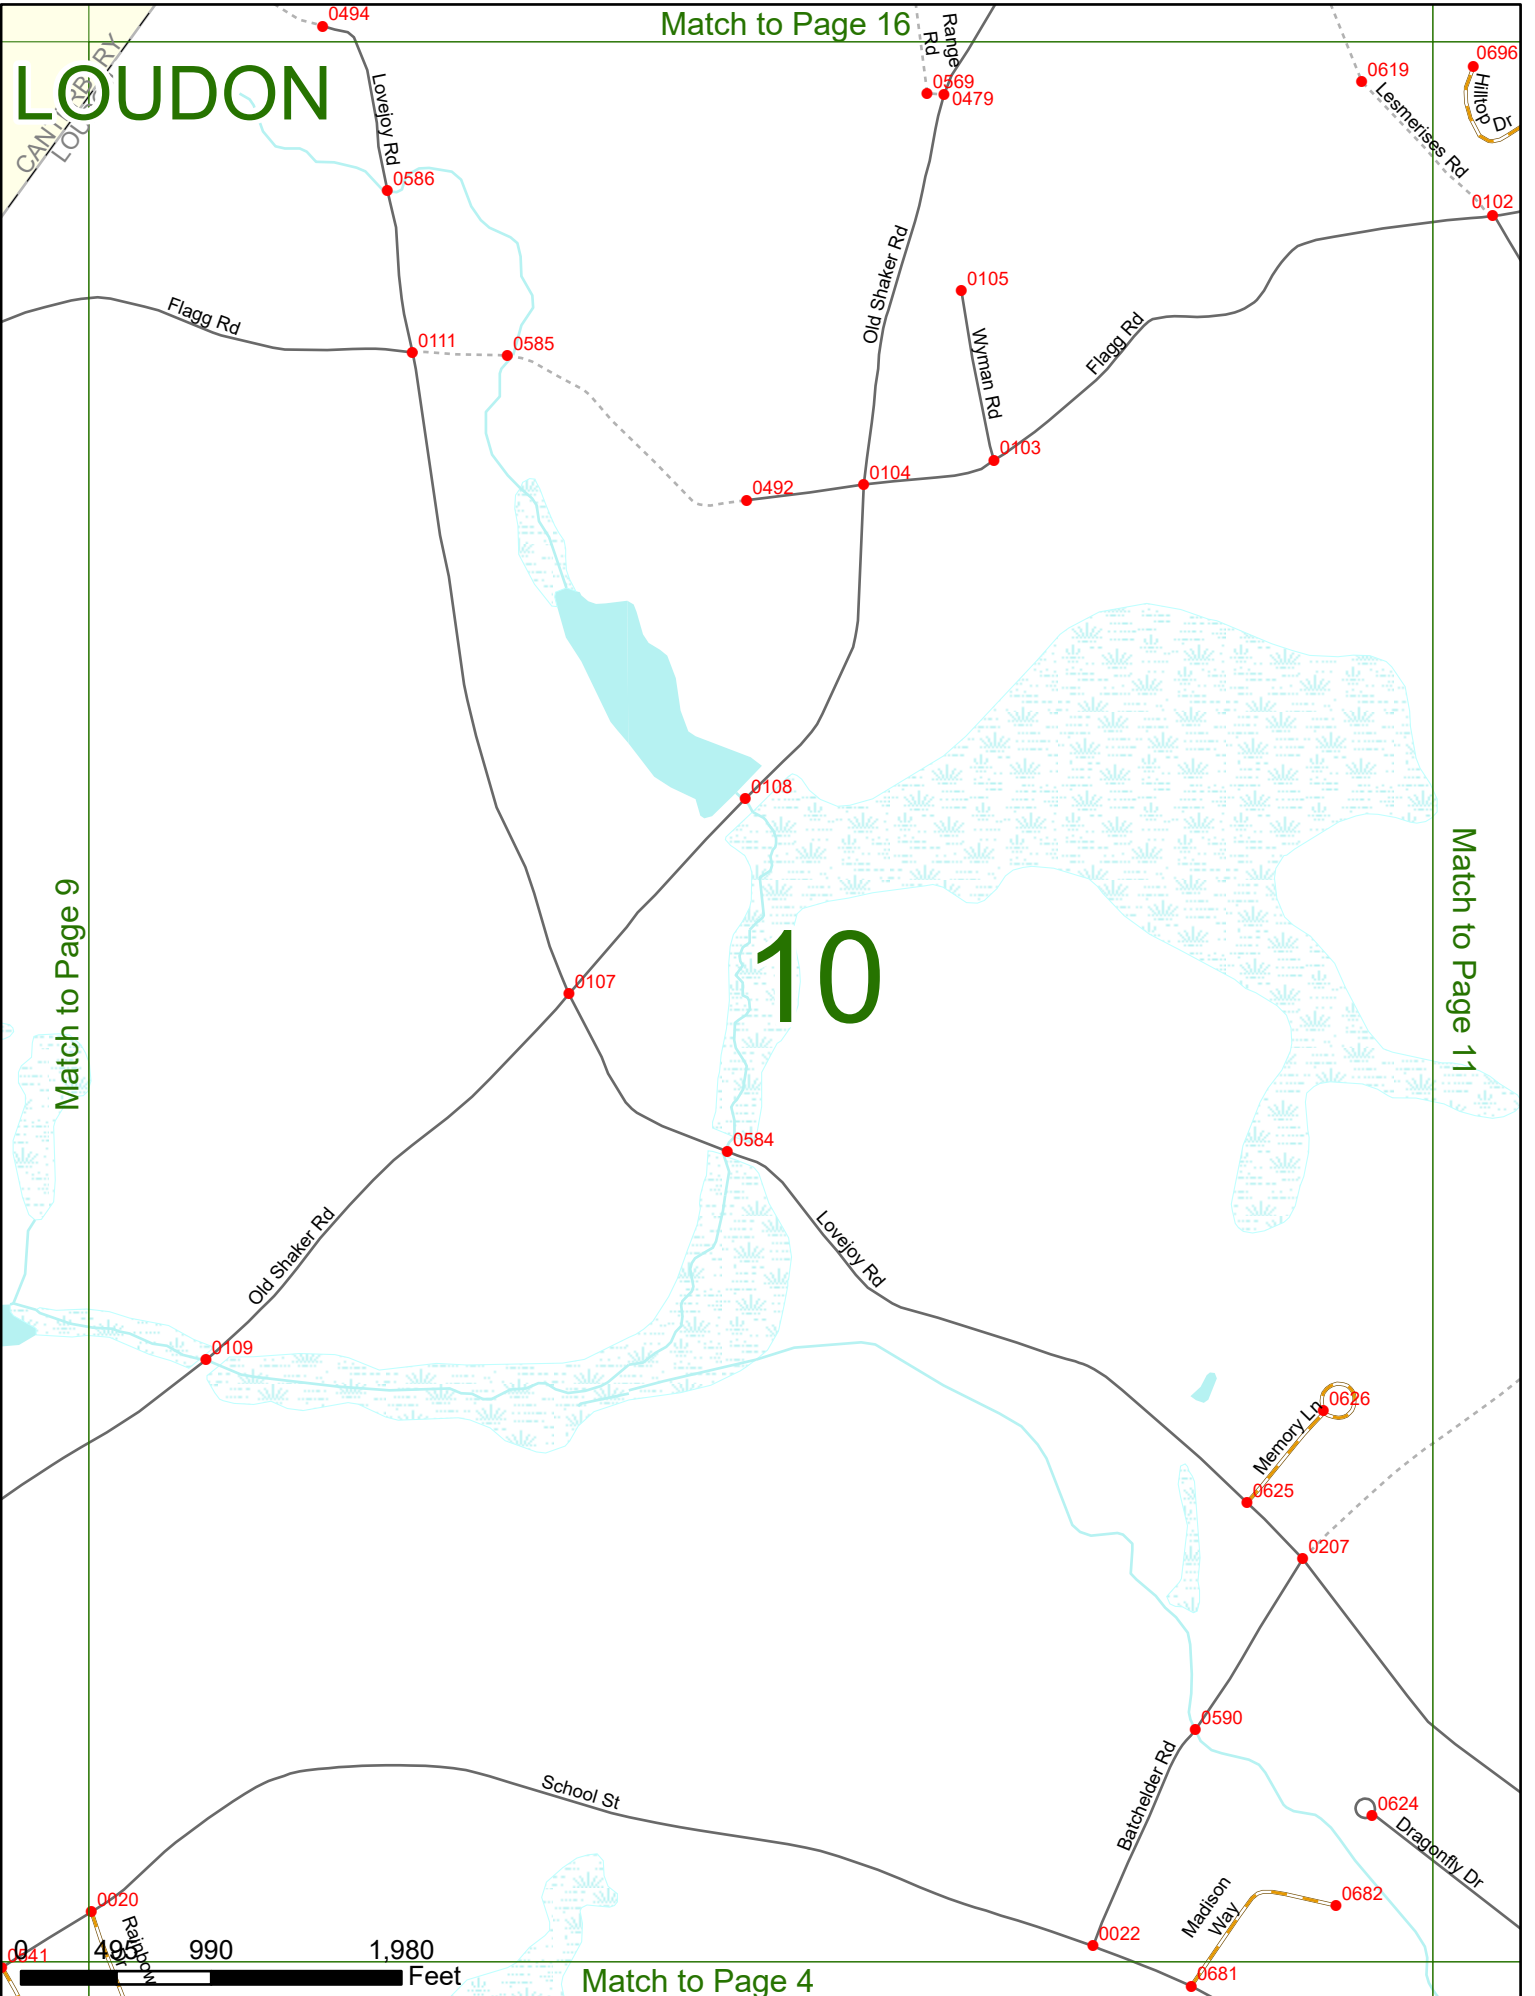

LOUDON

Match to Page 16

10

Match to Page 9

Match to Page 11

Match to Page 4