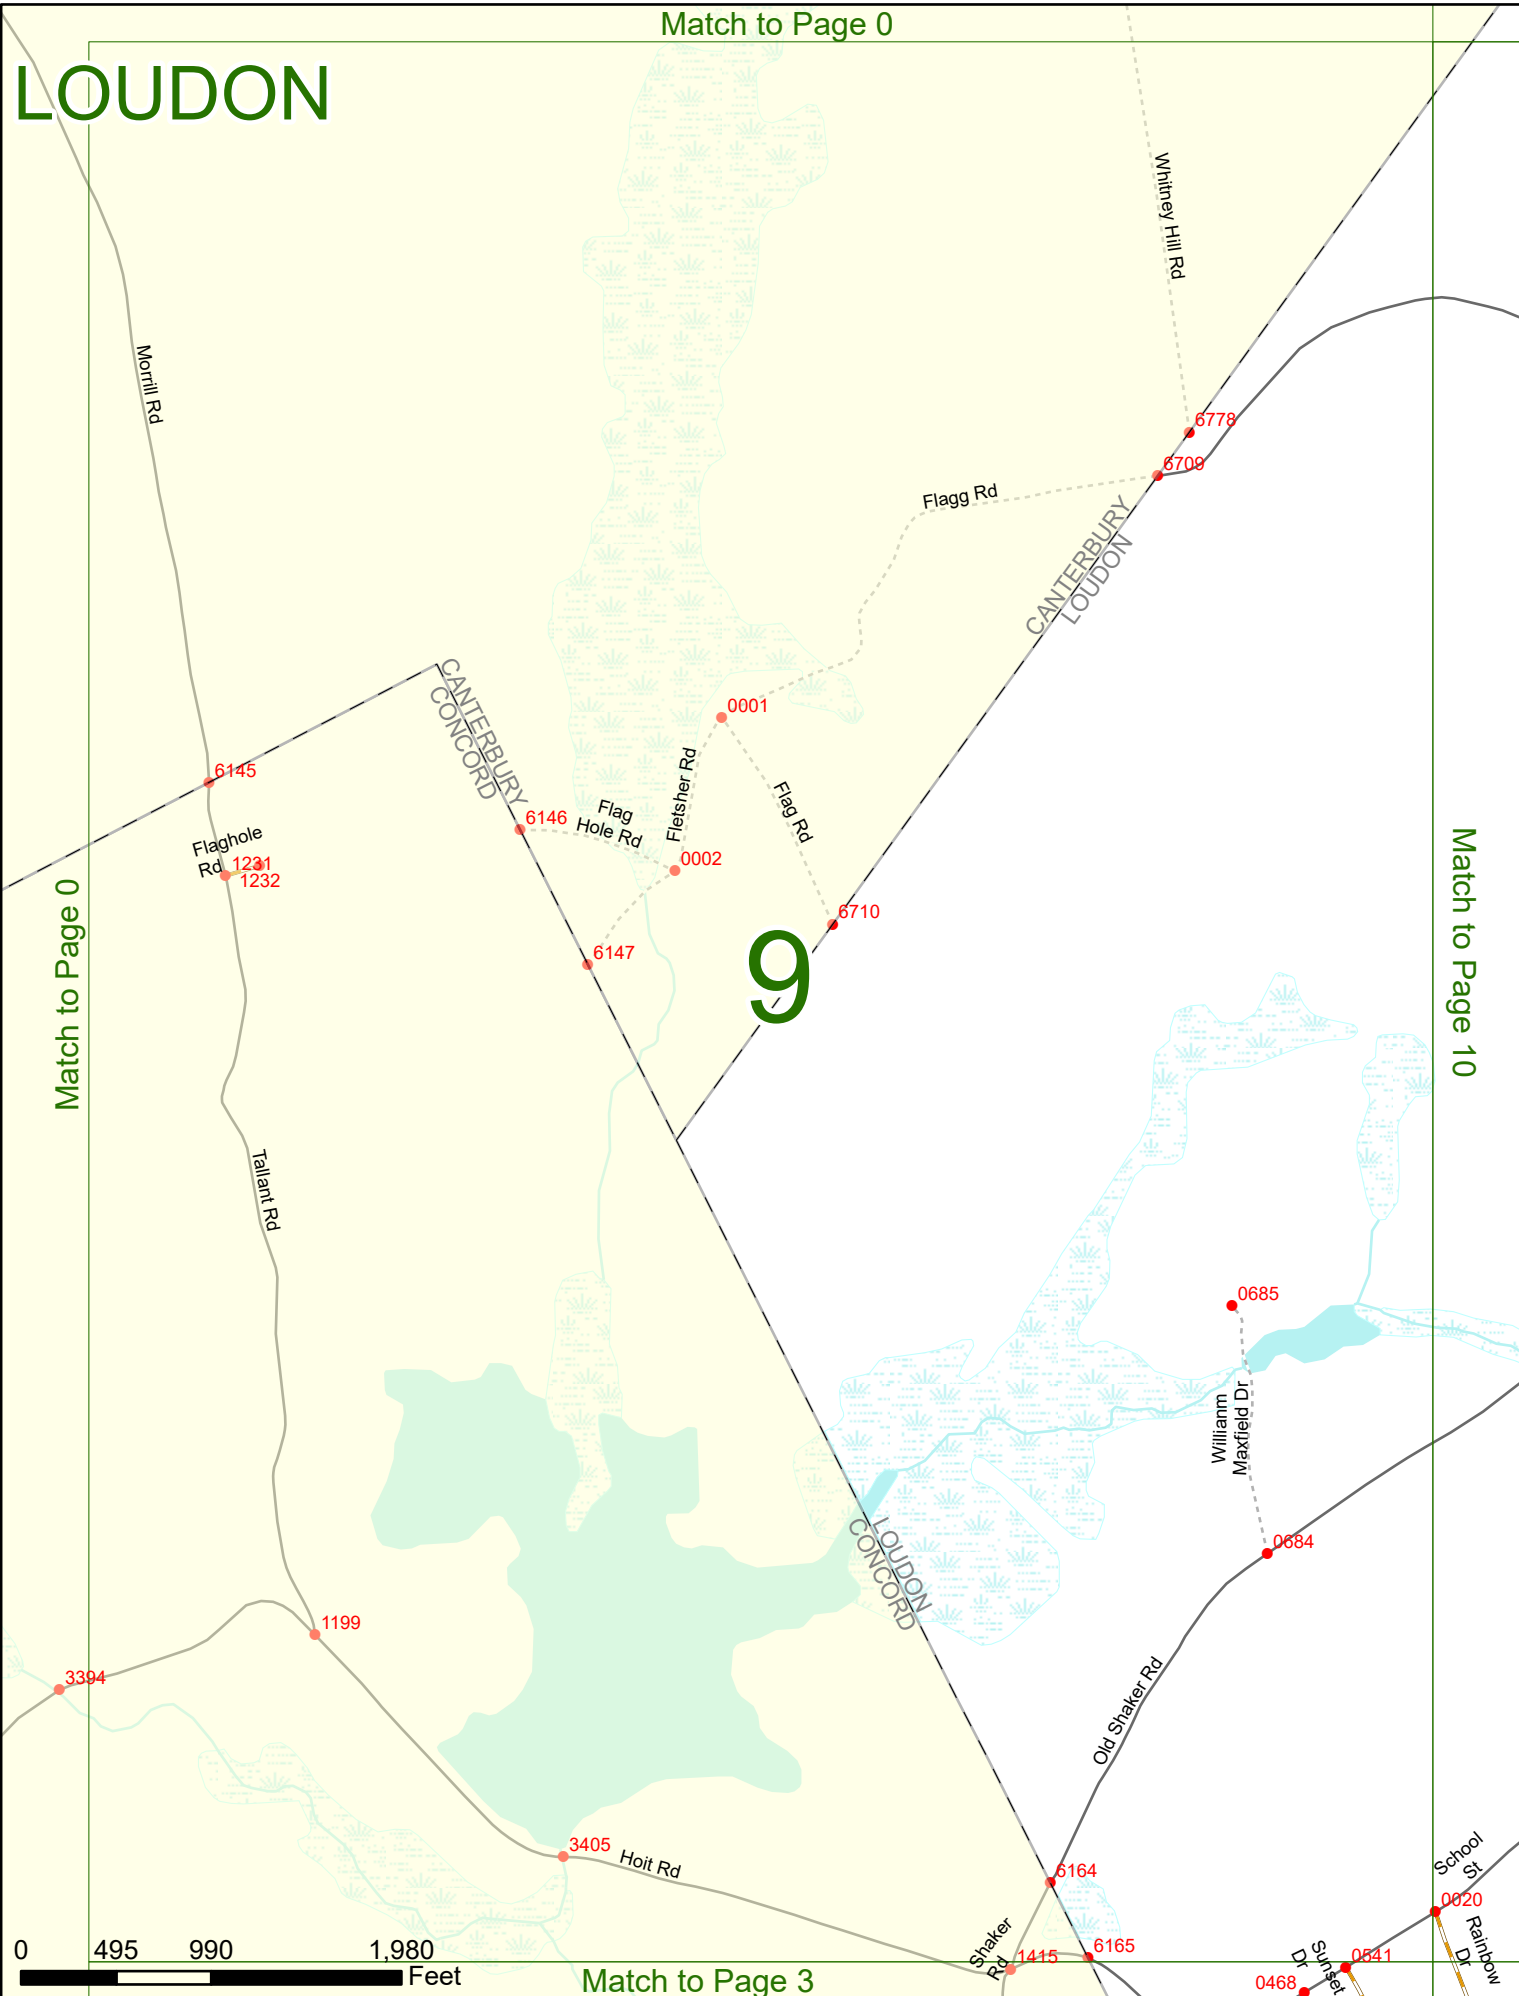

LOUDON

Match to Page 0

Match to Page 10

9