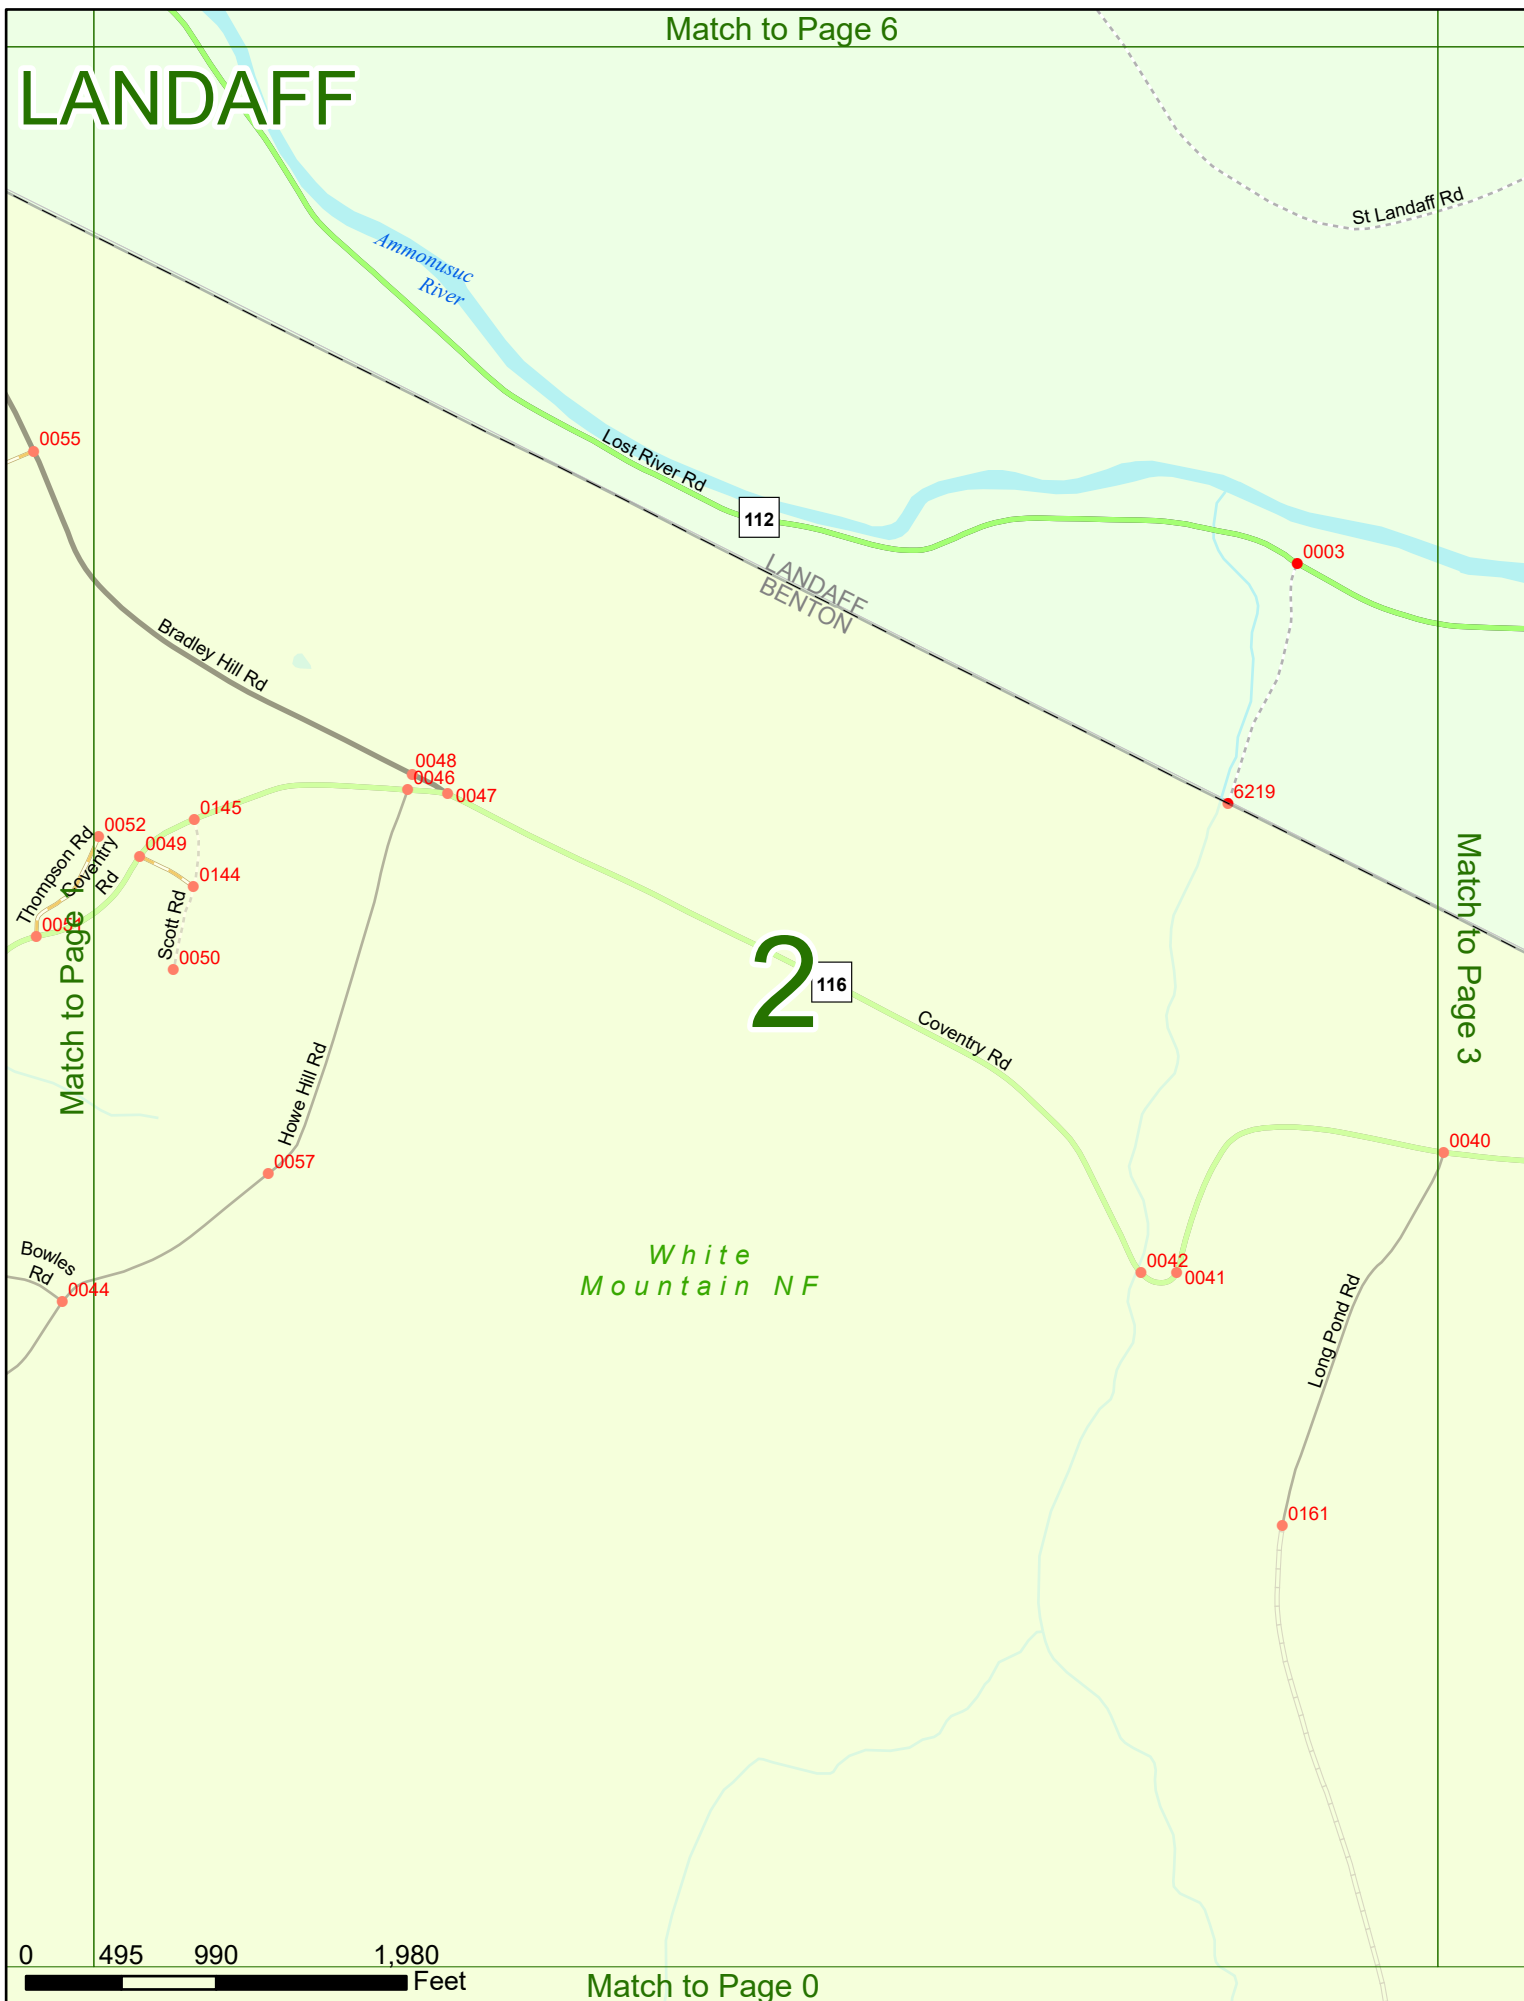

LANDAFF

Match to Page 4

Match to Page 3

White Mountain NF