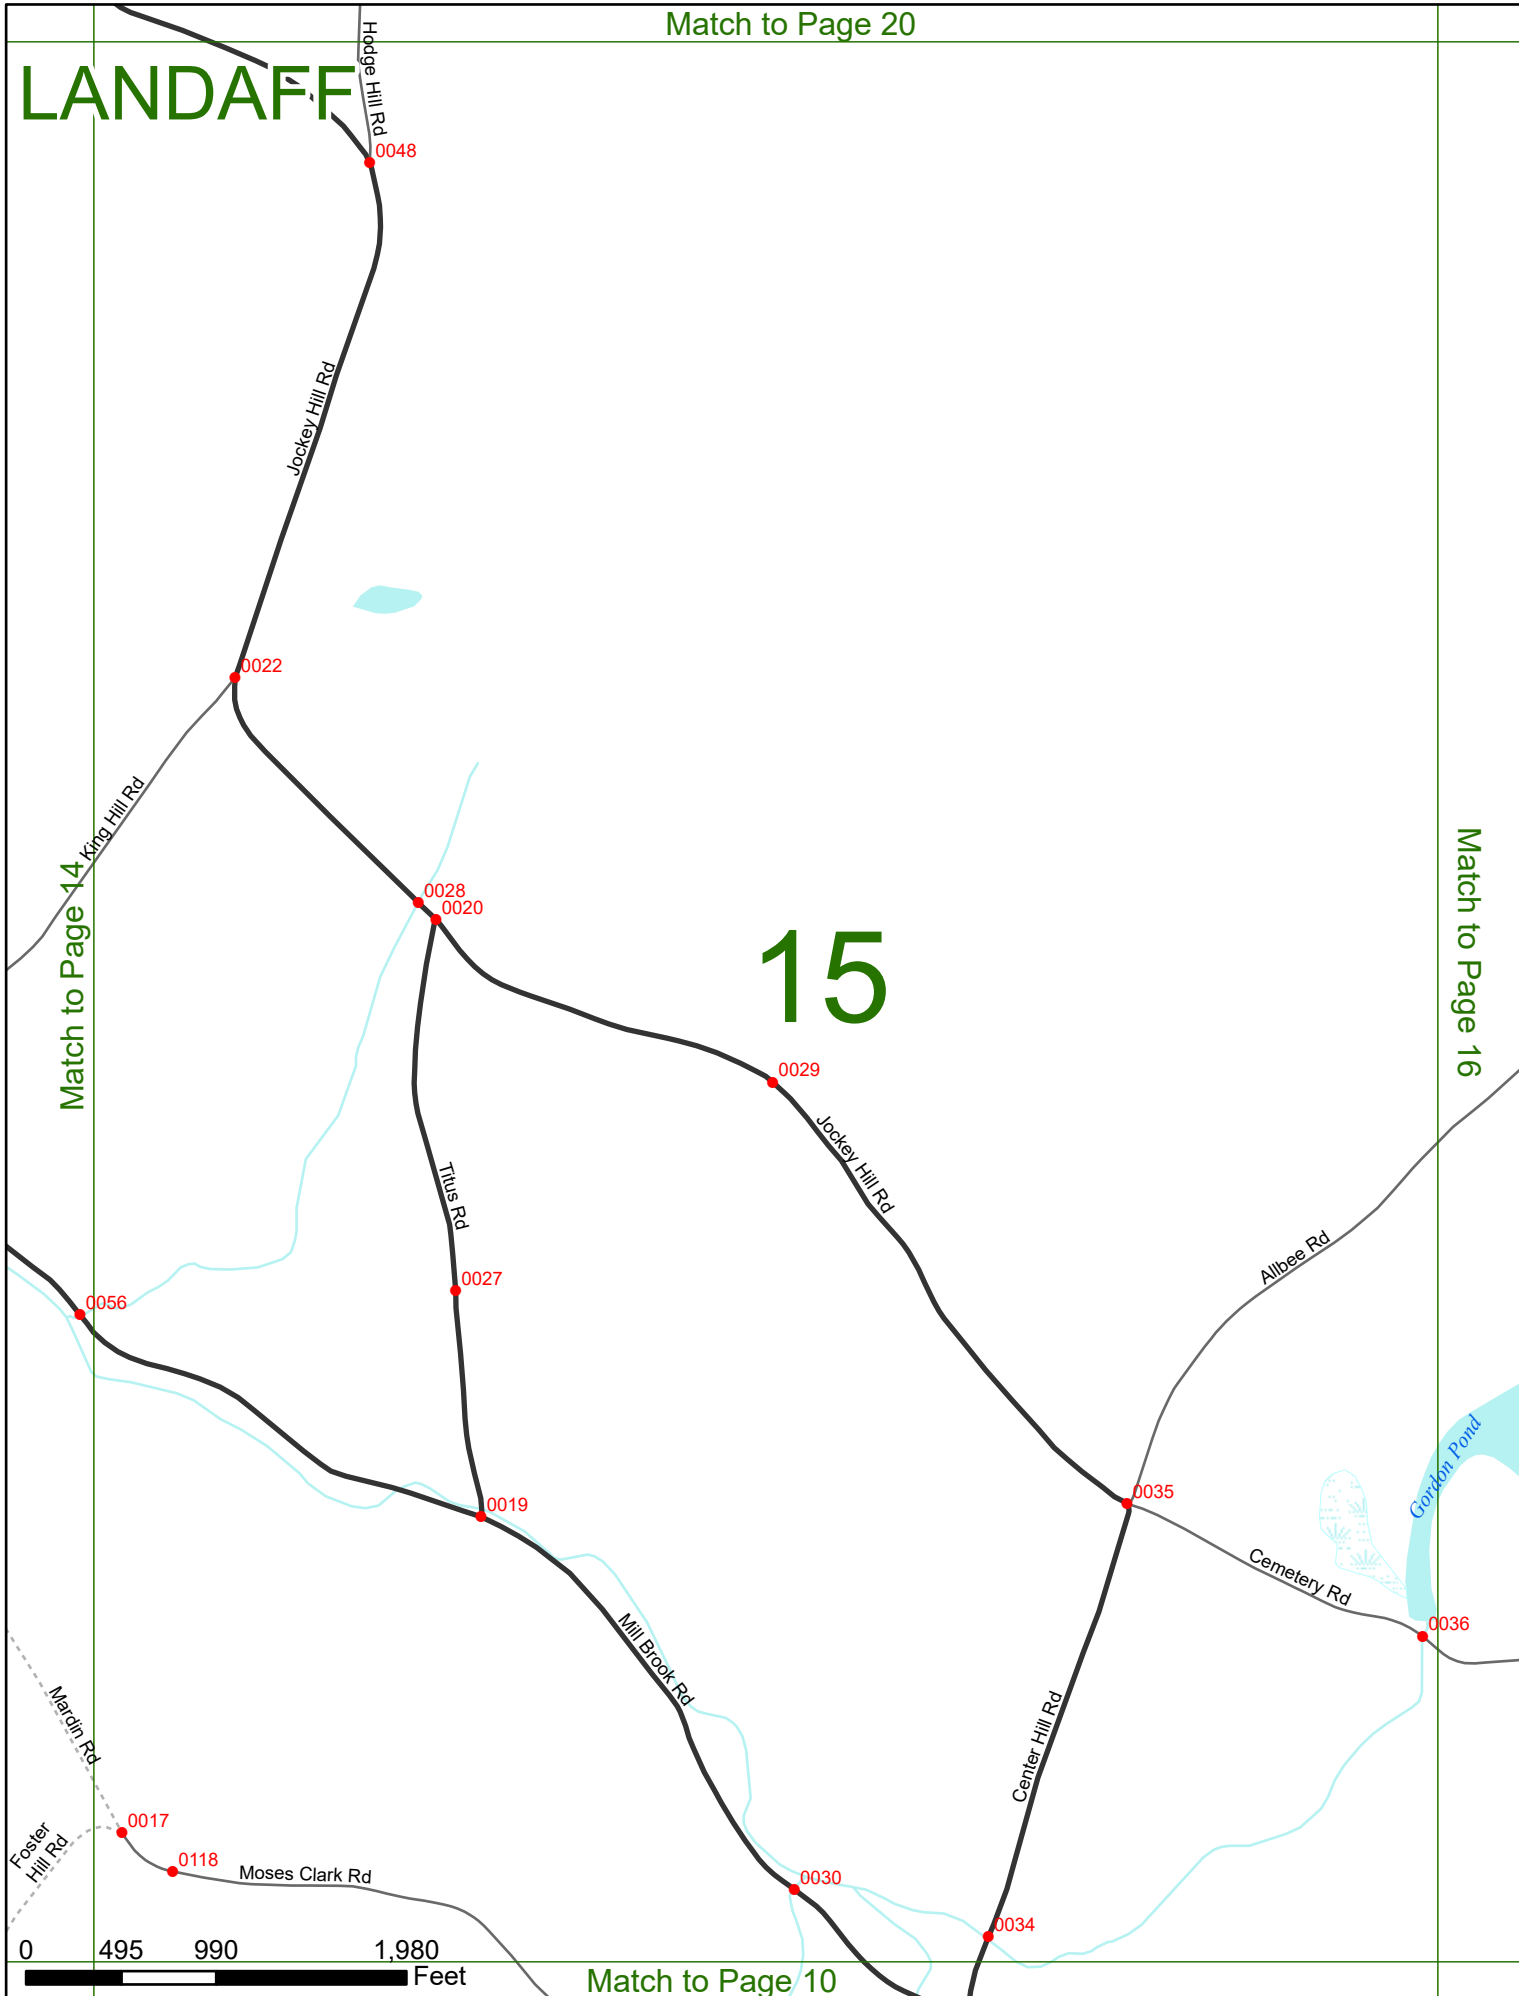

LANDAFF

15

Match to Page 14

Match to Page 16

Match to Page 10