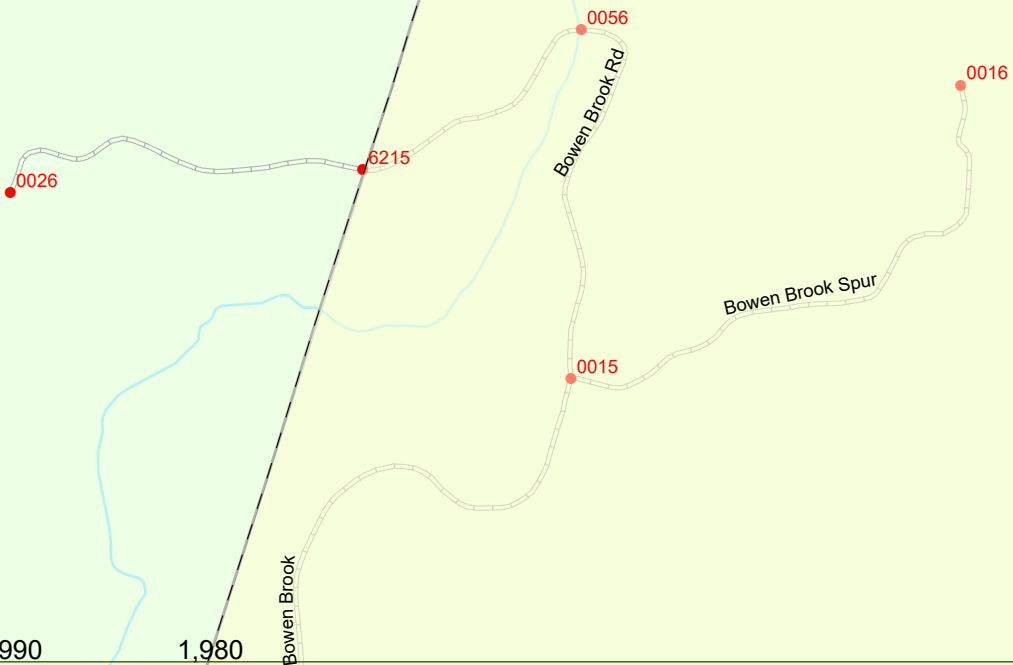

Match to Page 12

LANDAFF

Match to Page 7

LANDAFF
EASTON

8

White
Mountain NF

Match to Page 0

Match to Page 4