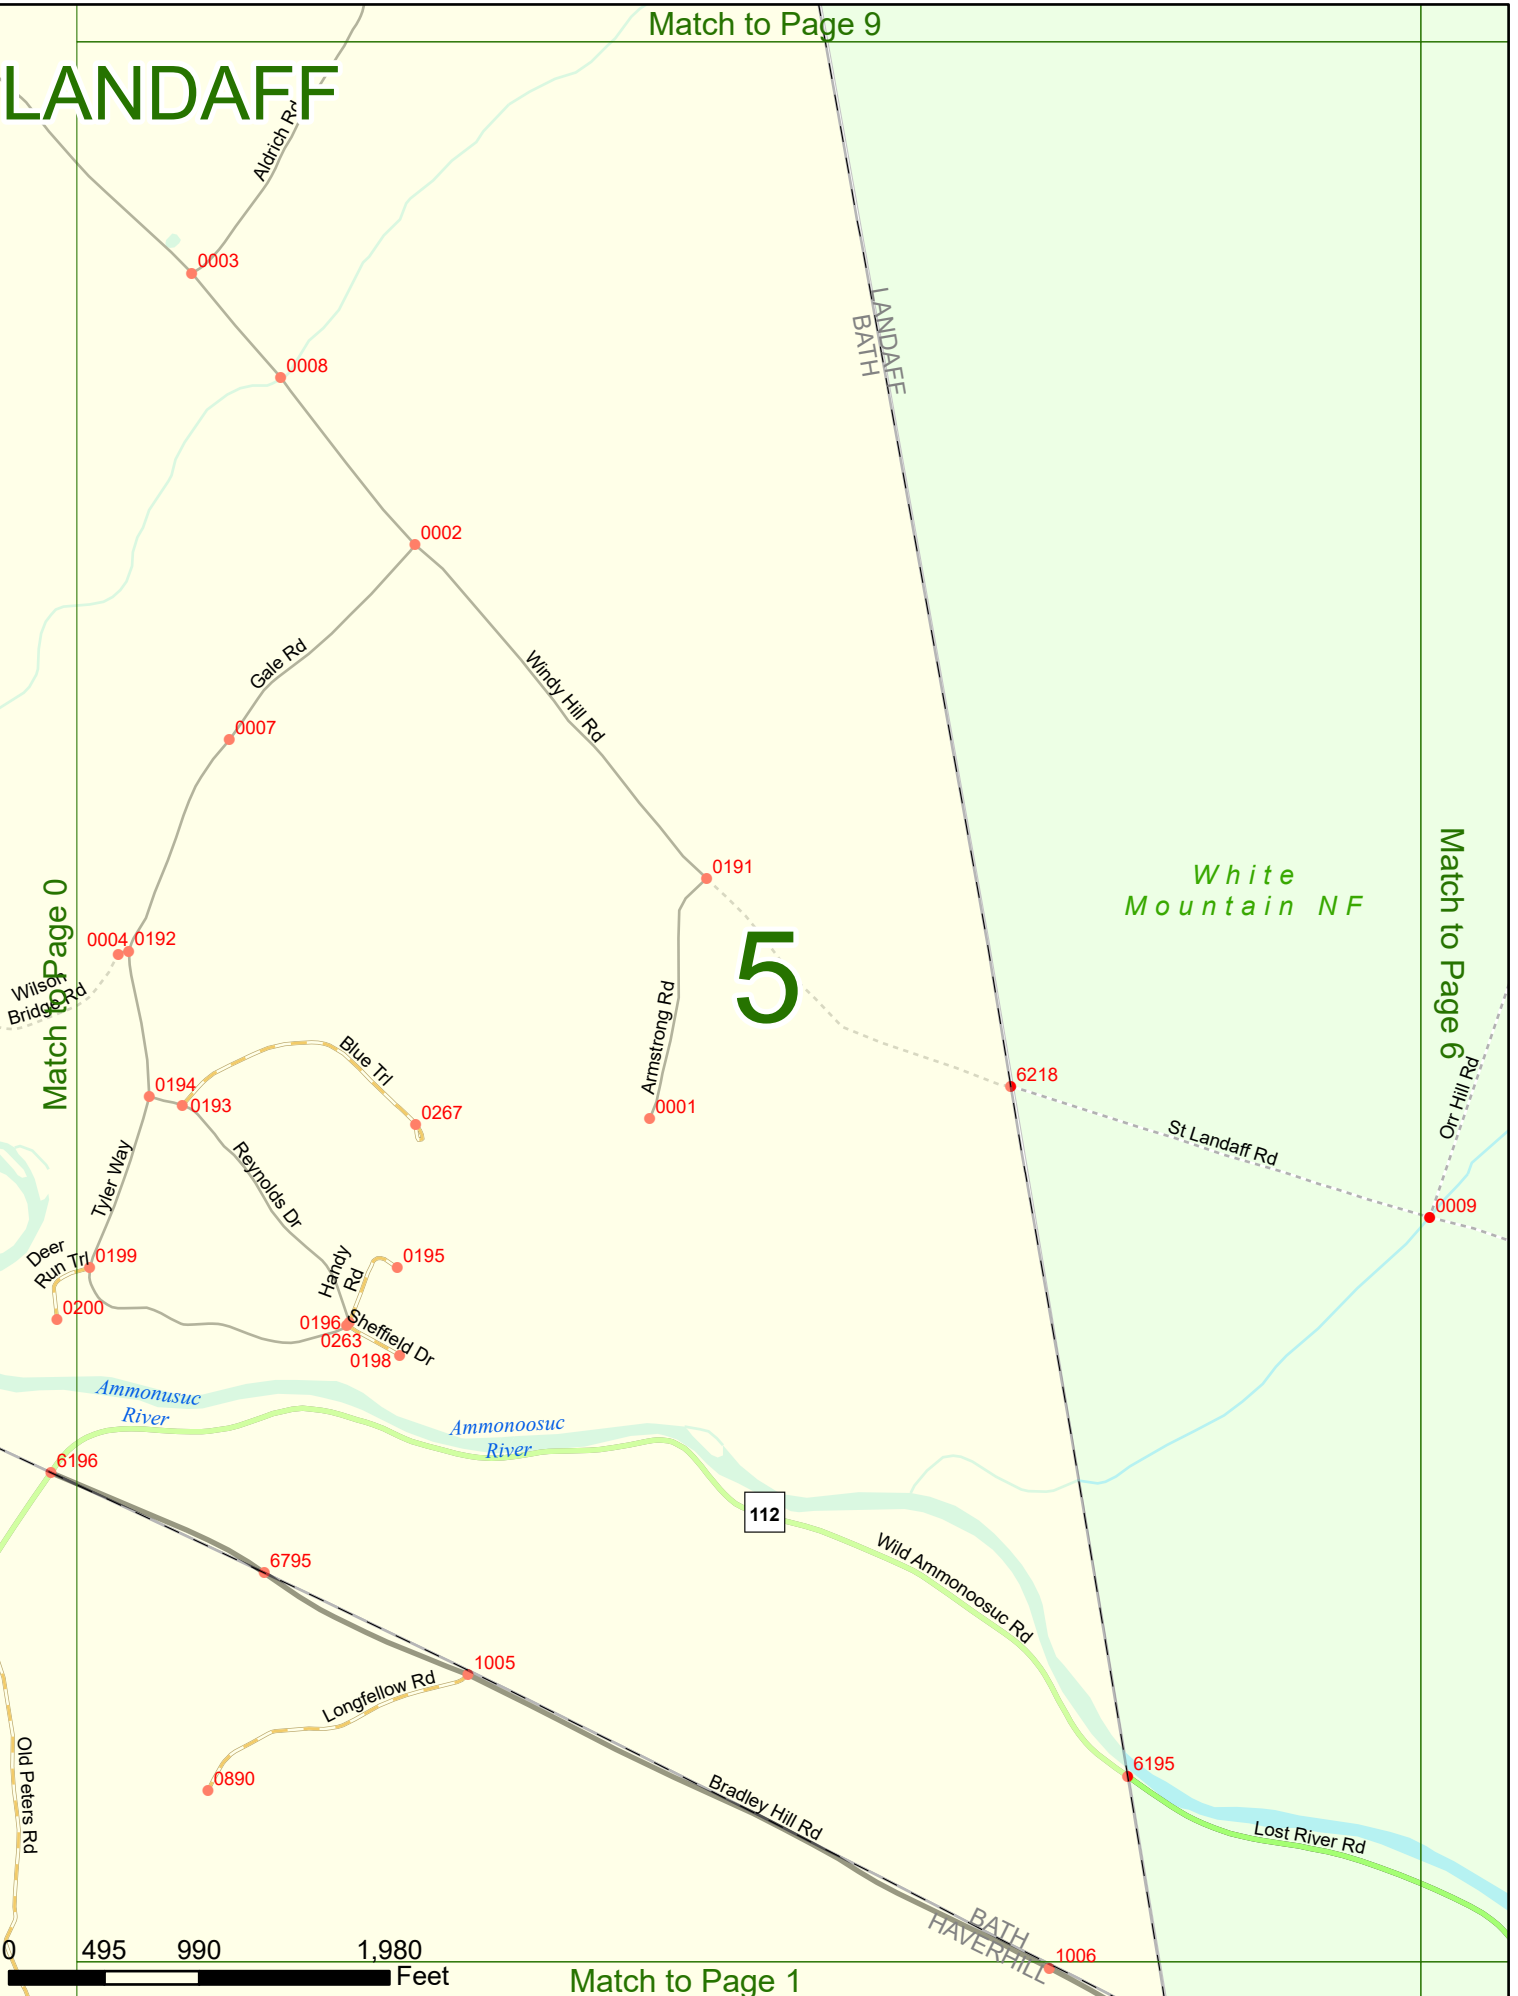

Match to Page 9

LANDAFF

LANDAFF
BATH

White
Mountain NF

Match to Page 6

5

Match to Page 0

Match to Page 1

BATH
HAVERHILL