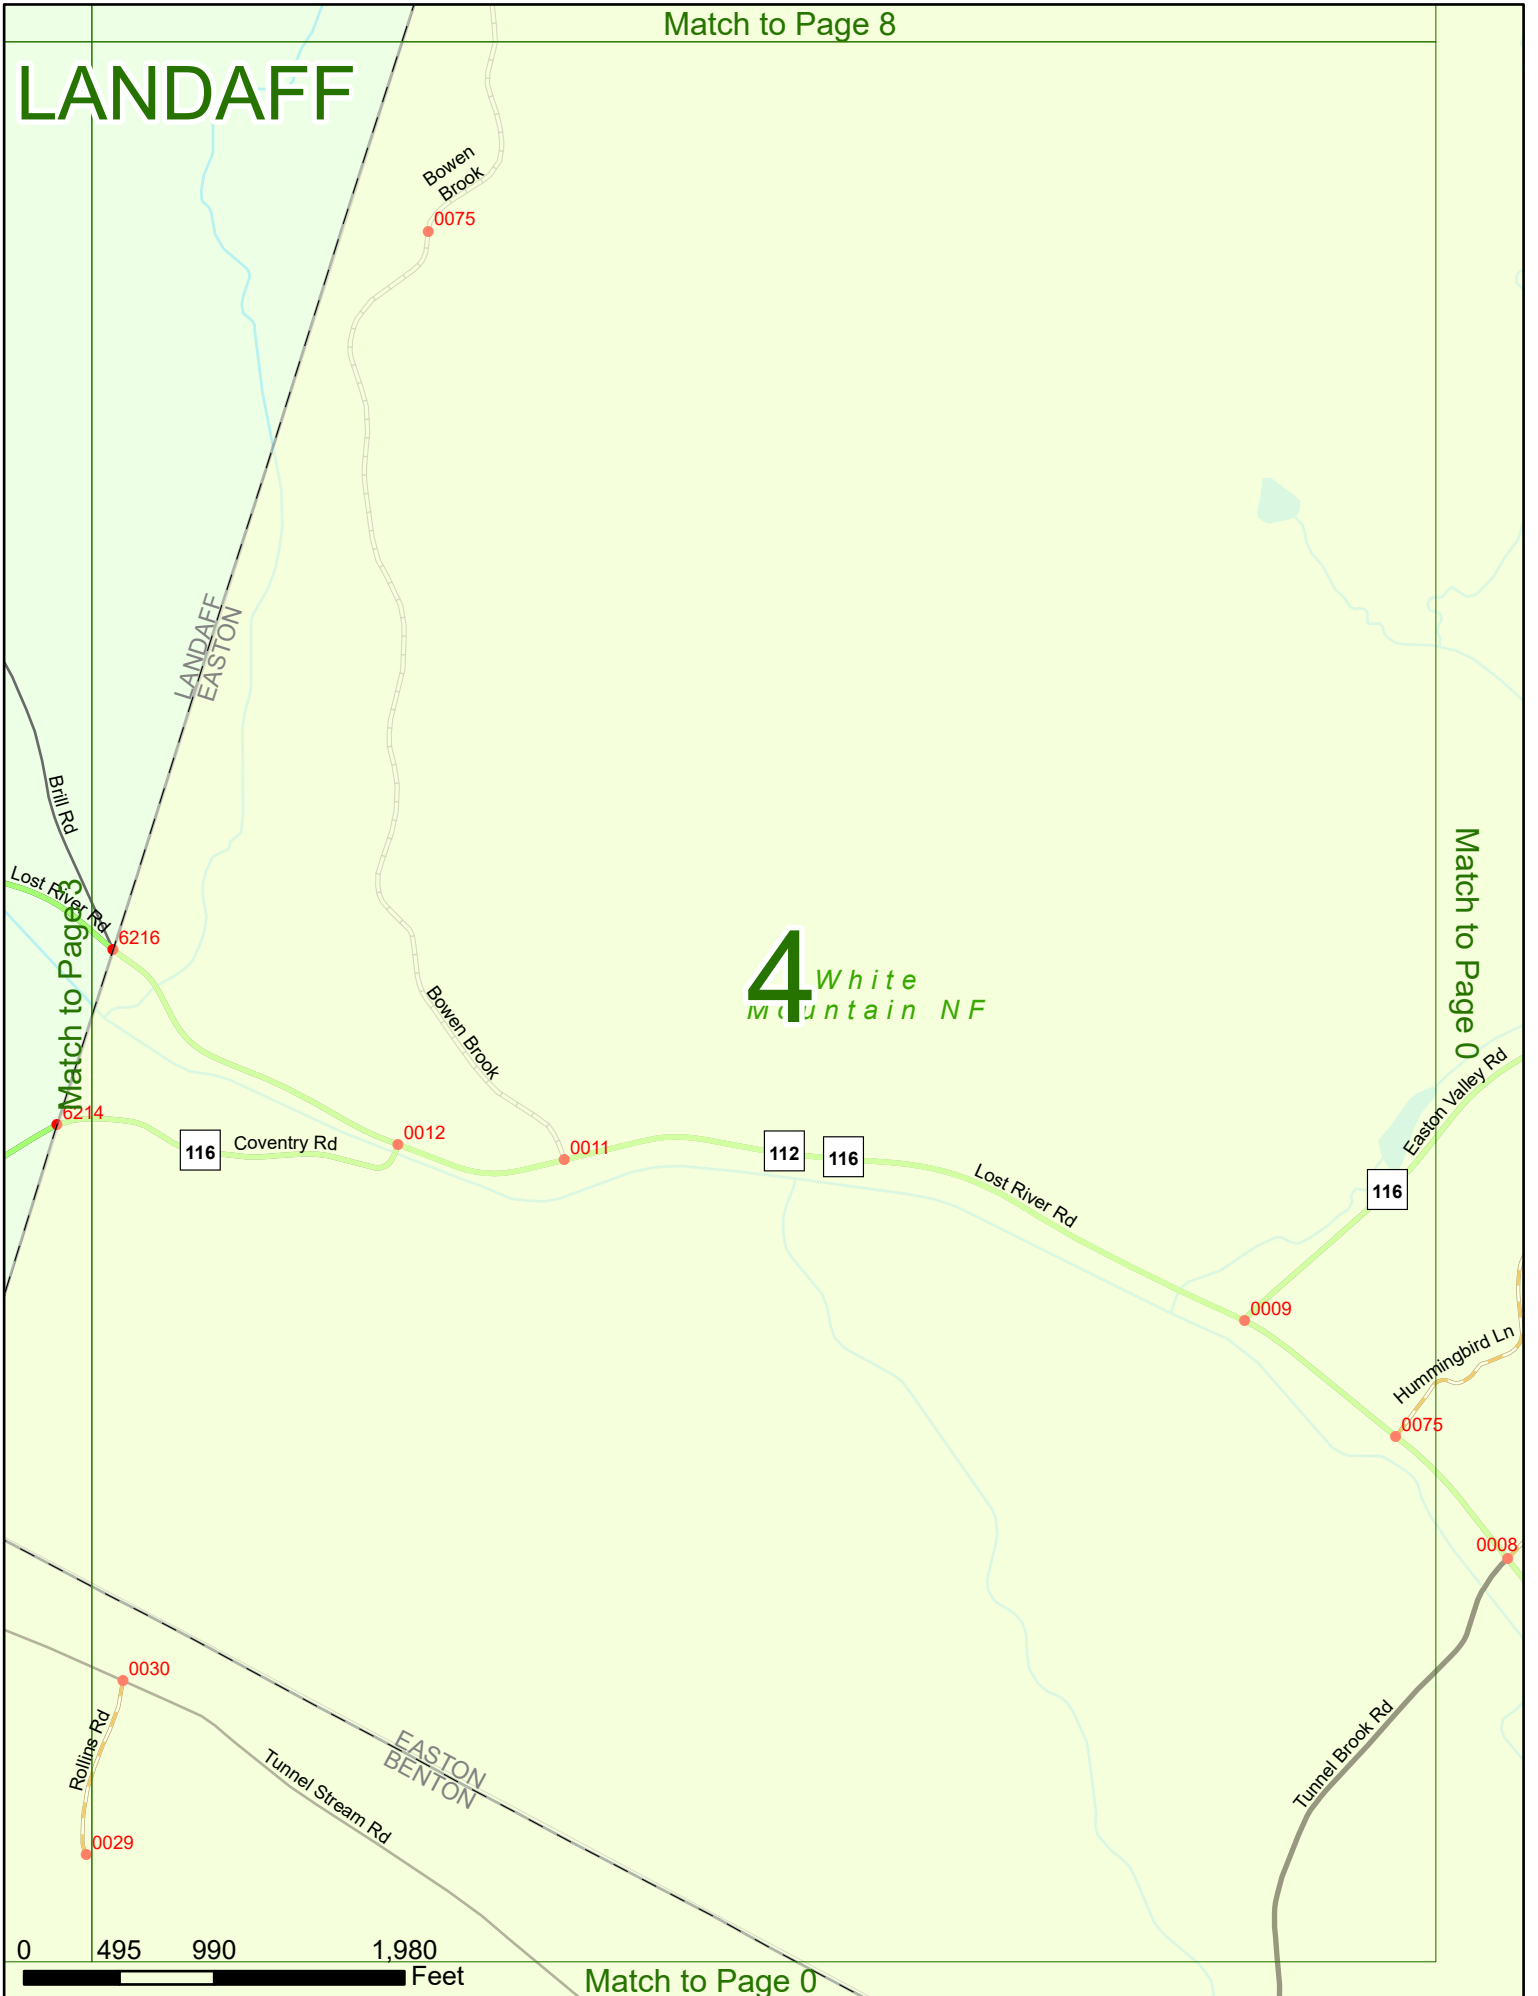

LANDAFF

4 White Mountain NF