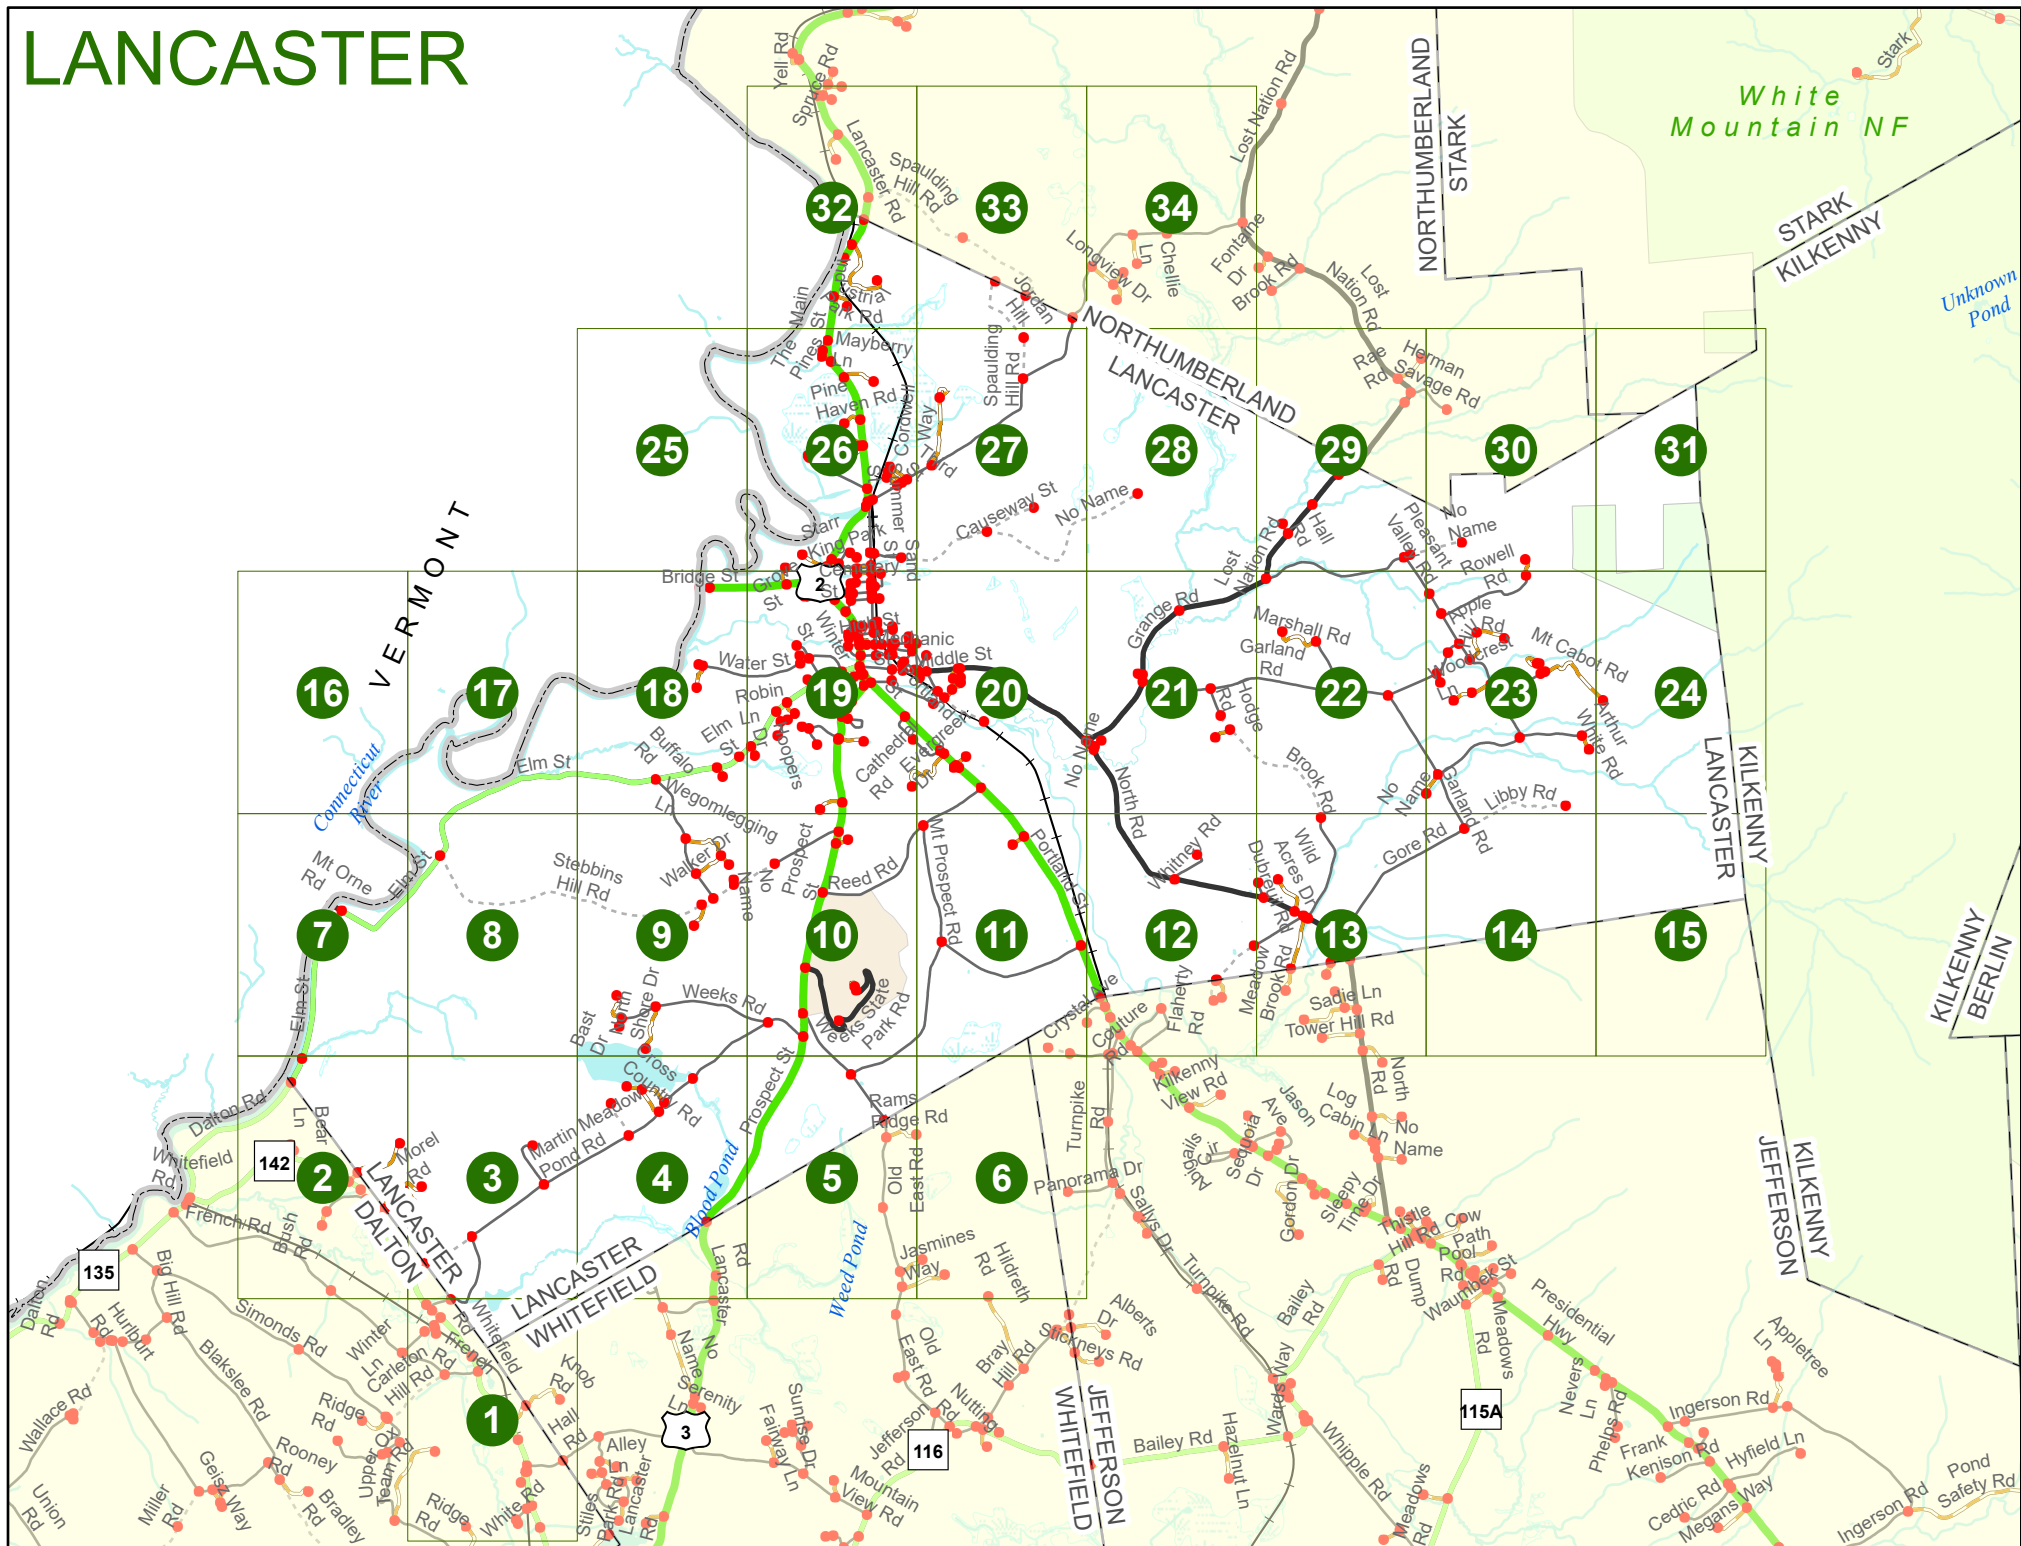

New Hampshire
DOT
 Department of Transportation

Maps and data sets are not guaranteed to be free from errors and omissions. Data is in a constant state of update and correction by various groups and agencies. Information displayed on this map is the best available at the time of publication.

2023 Nodal Reference Bookmap

LEGEND

NHDOT will accept crash locations based on the State of NH Uniform Police Traffic Accident Report.

Crash occurred on:

Option 1 Street Address
 123 Main Street

Option 2 Route No and/or Distance from NESW Intesecting Road, Bridge,
 Street name Intersecting Street Town/County line
 Main Street 500 E Oak Street

Option 3 First Node Distance from First Node Second Node
 515 212 632

Option 4 Route No and/or Mile Marker on Interstate Only NESW Mile (Marker)
 Street name
 189S 700 feet S 36.8

Option 3 – Example

Street Name Loudon Road
First Node 803
Distance from First Node 318 Ft
Second Node 813

LANCASTER

LANCASTER

Match to Page 3

Clark Pond

LANCASTER
DALTON

LANCASTER
WHITEFIELD

1

Match to Page 0