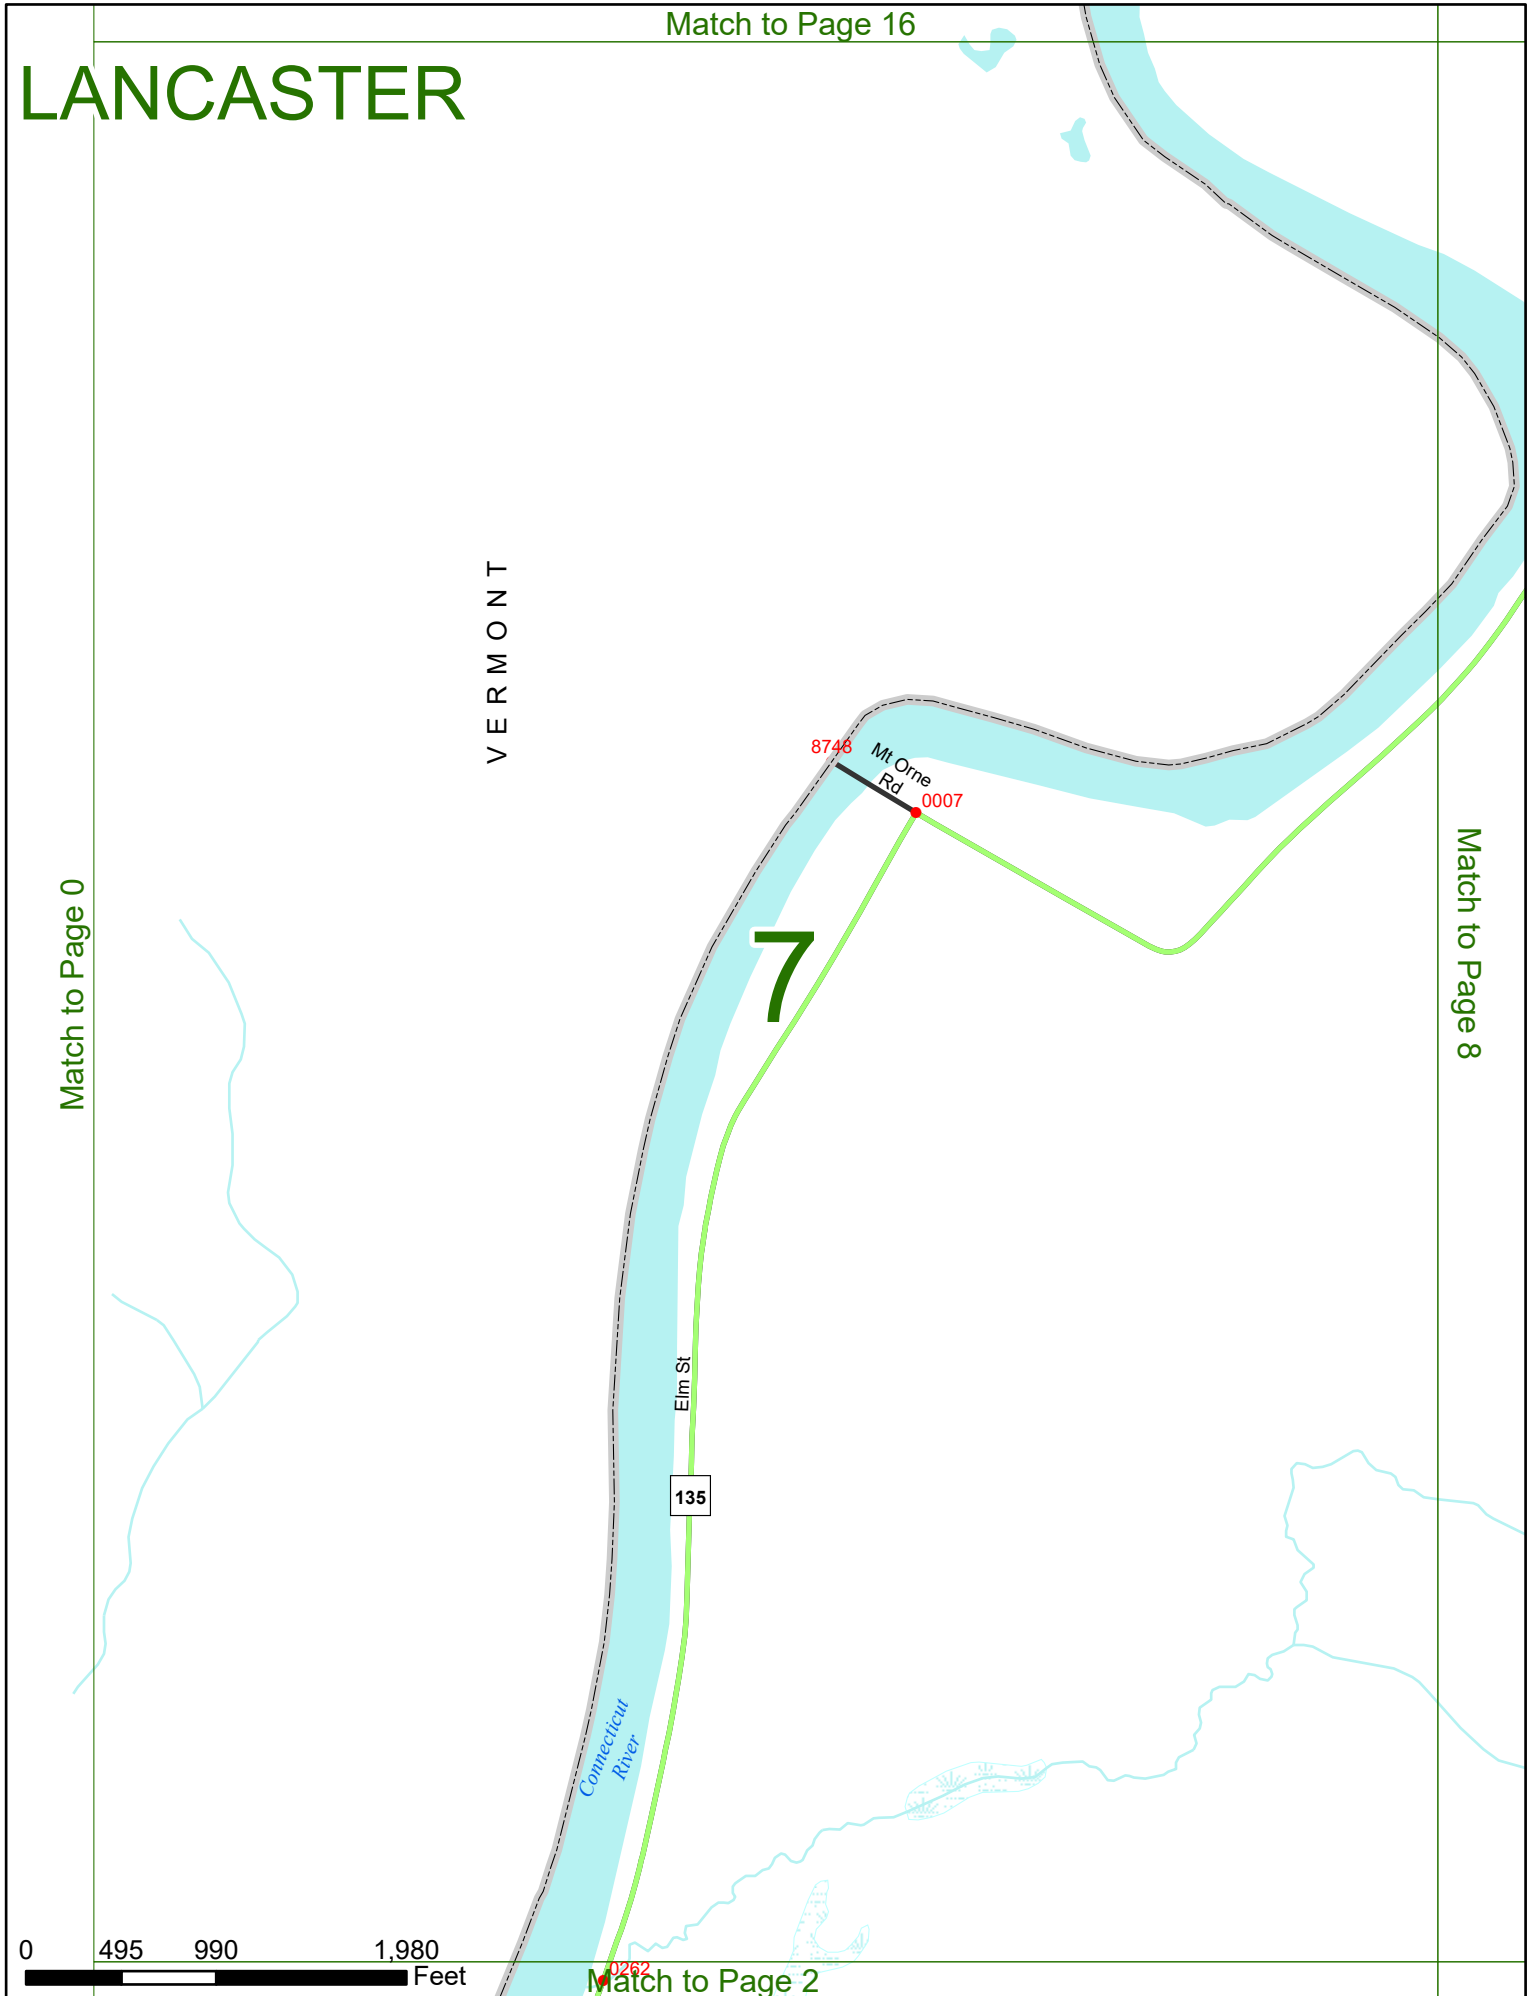

LANCASTER

VERMONT

Match to Page 0

Match to Page 8

7

8748 Mt Orne Rd 0007

Elm St

135

Connecticut River

0 495 990 1,980 Feet

Match to Page 2