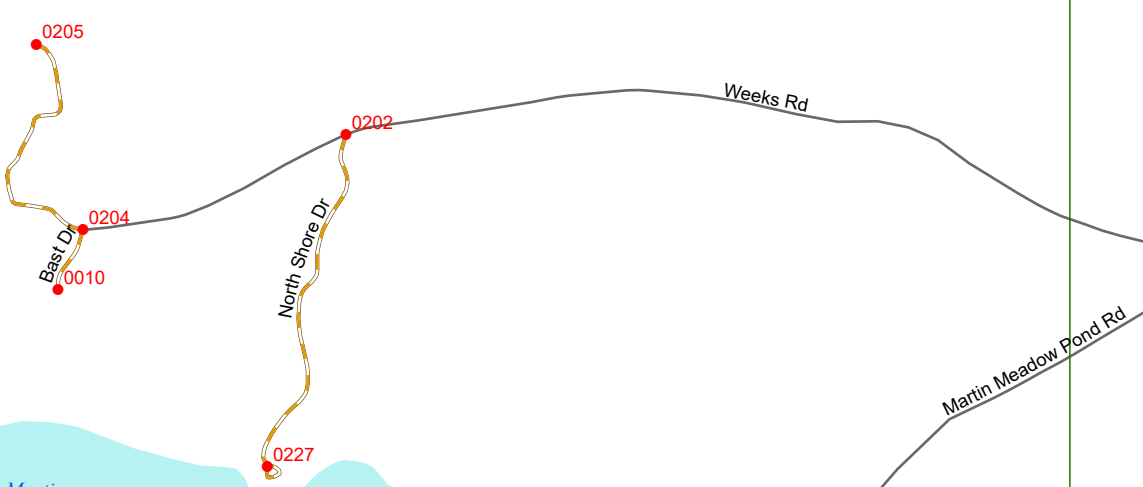

LANCASTER

Match to Page 8

Match to Page 10

9