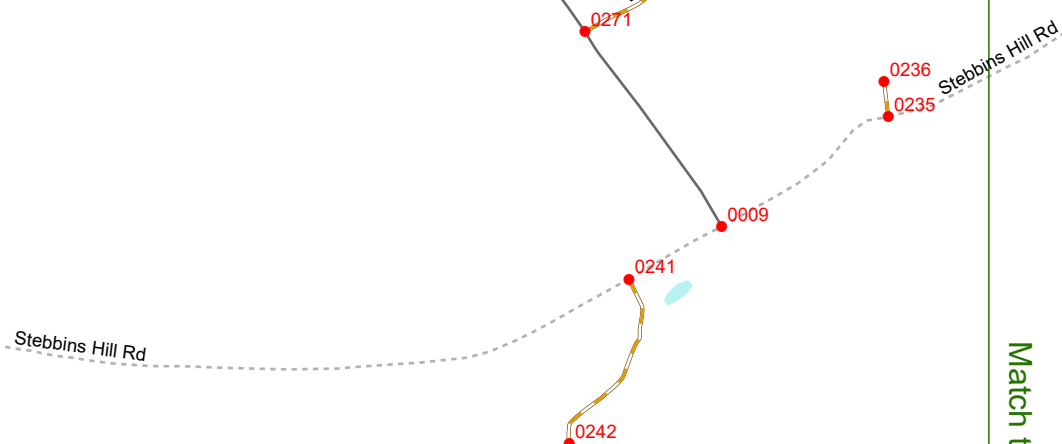

LANCASTER

Match to Page 8

Match to Page 10

9