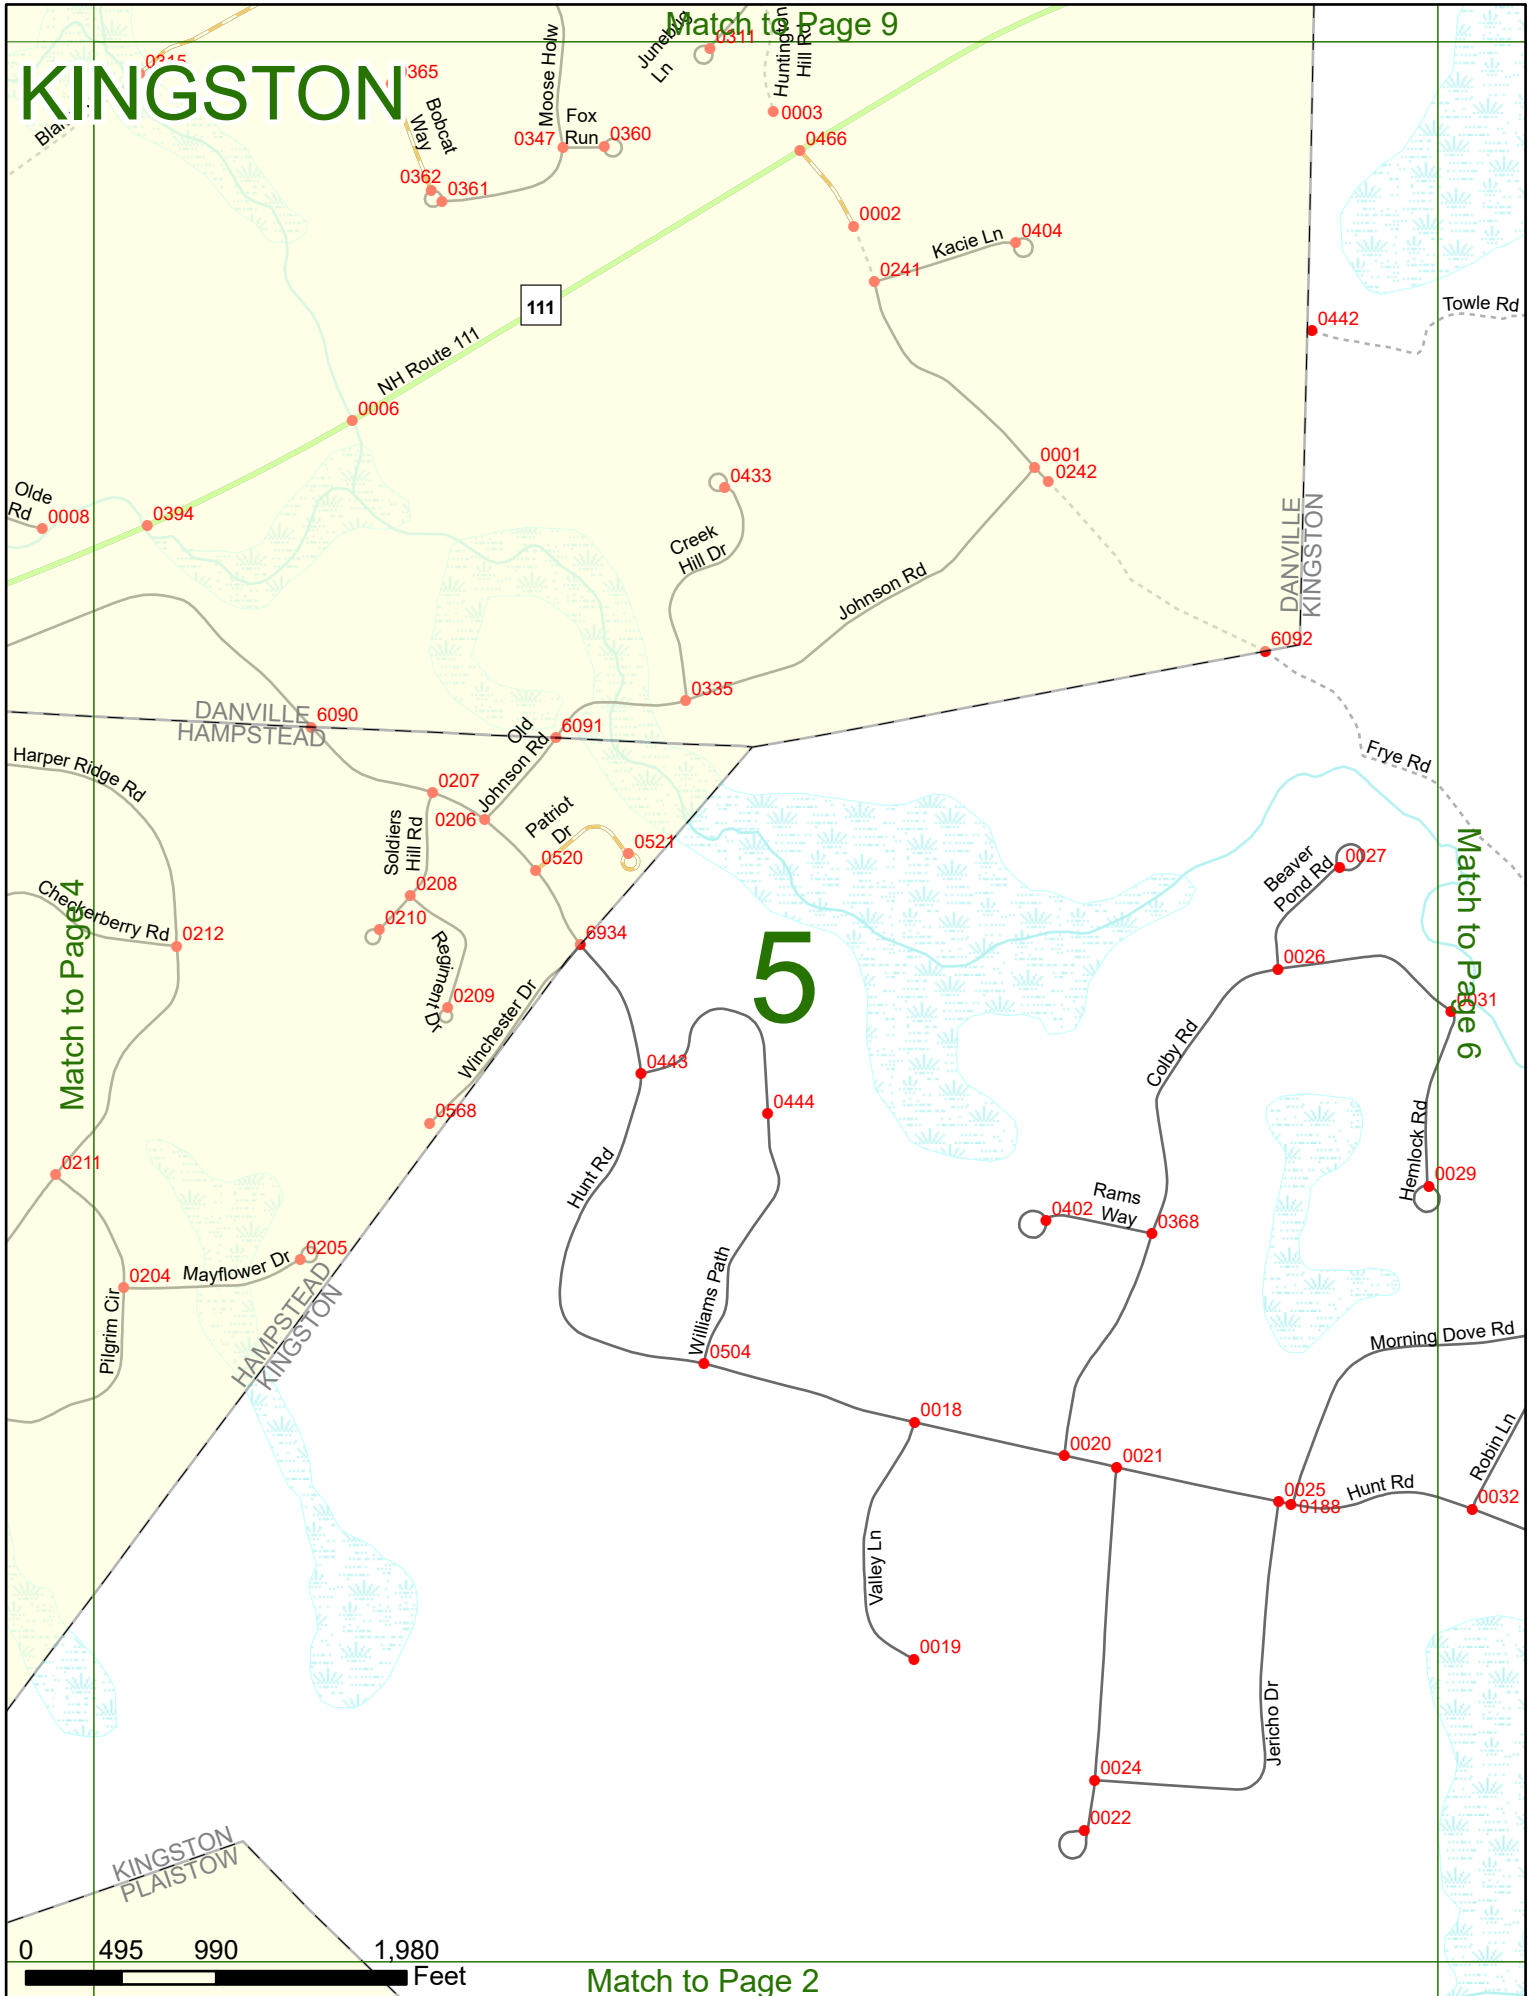

KINGSTON

Match to Page 9

5

Match to Page 6

Match to Page 4

Match to Page 2