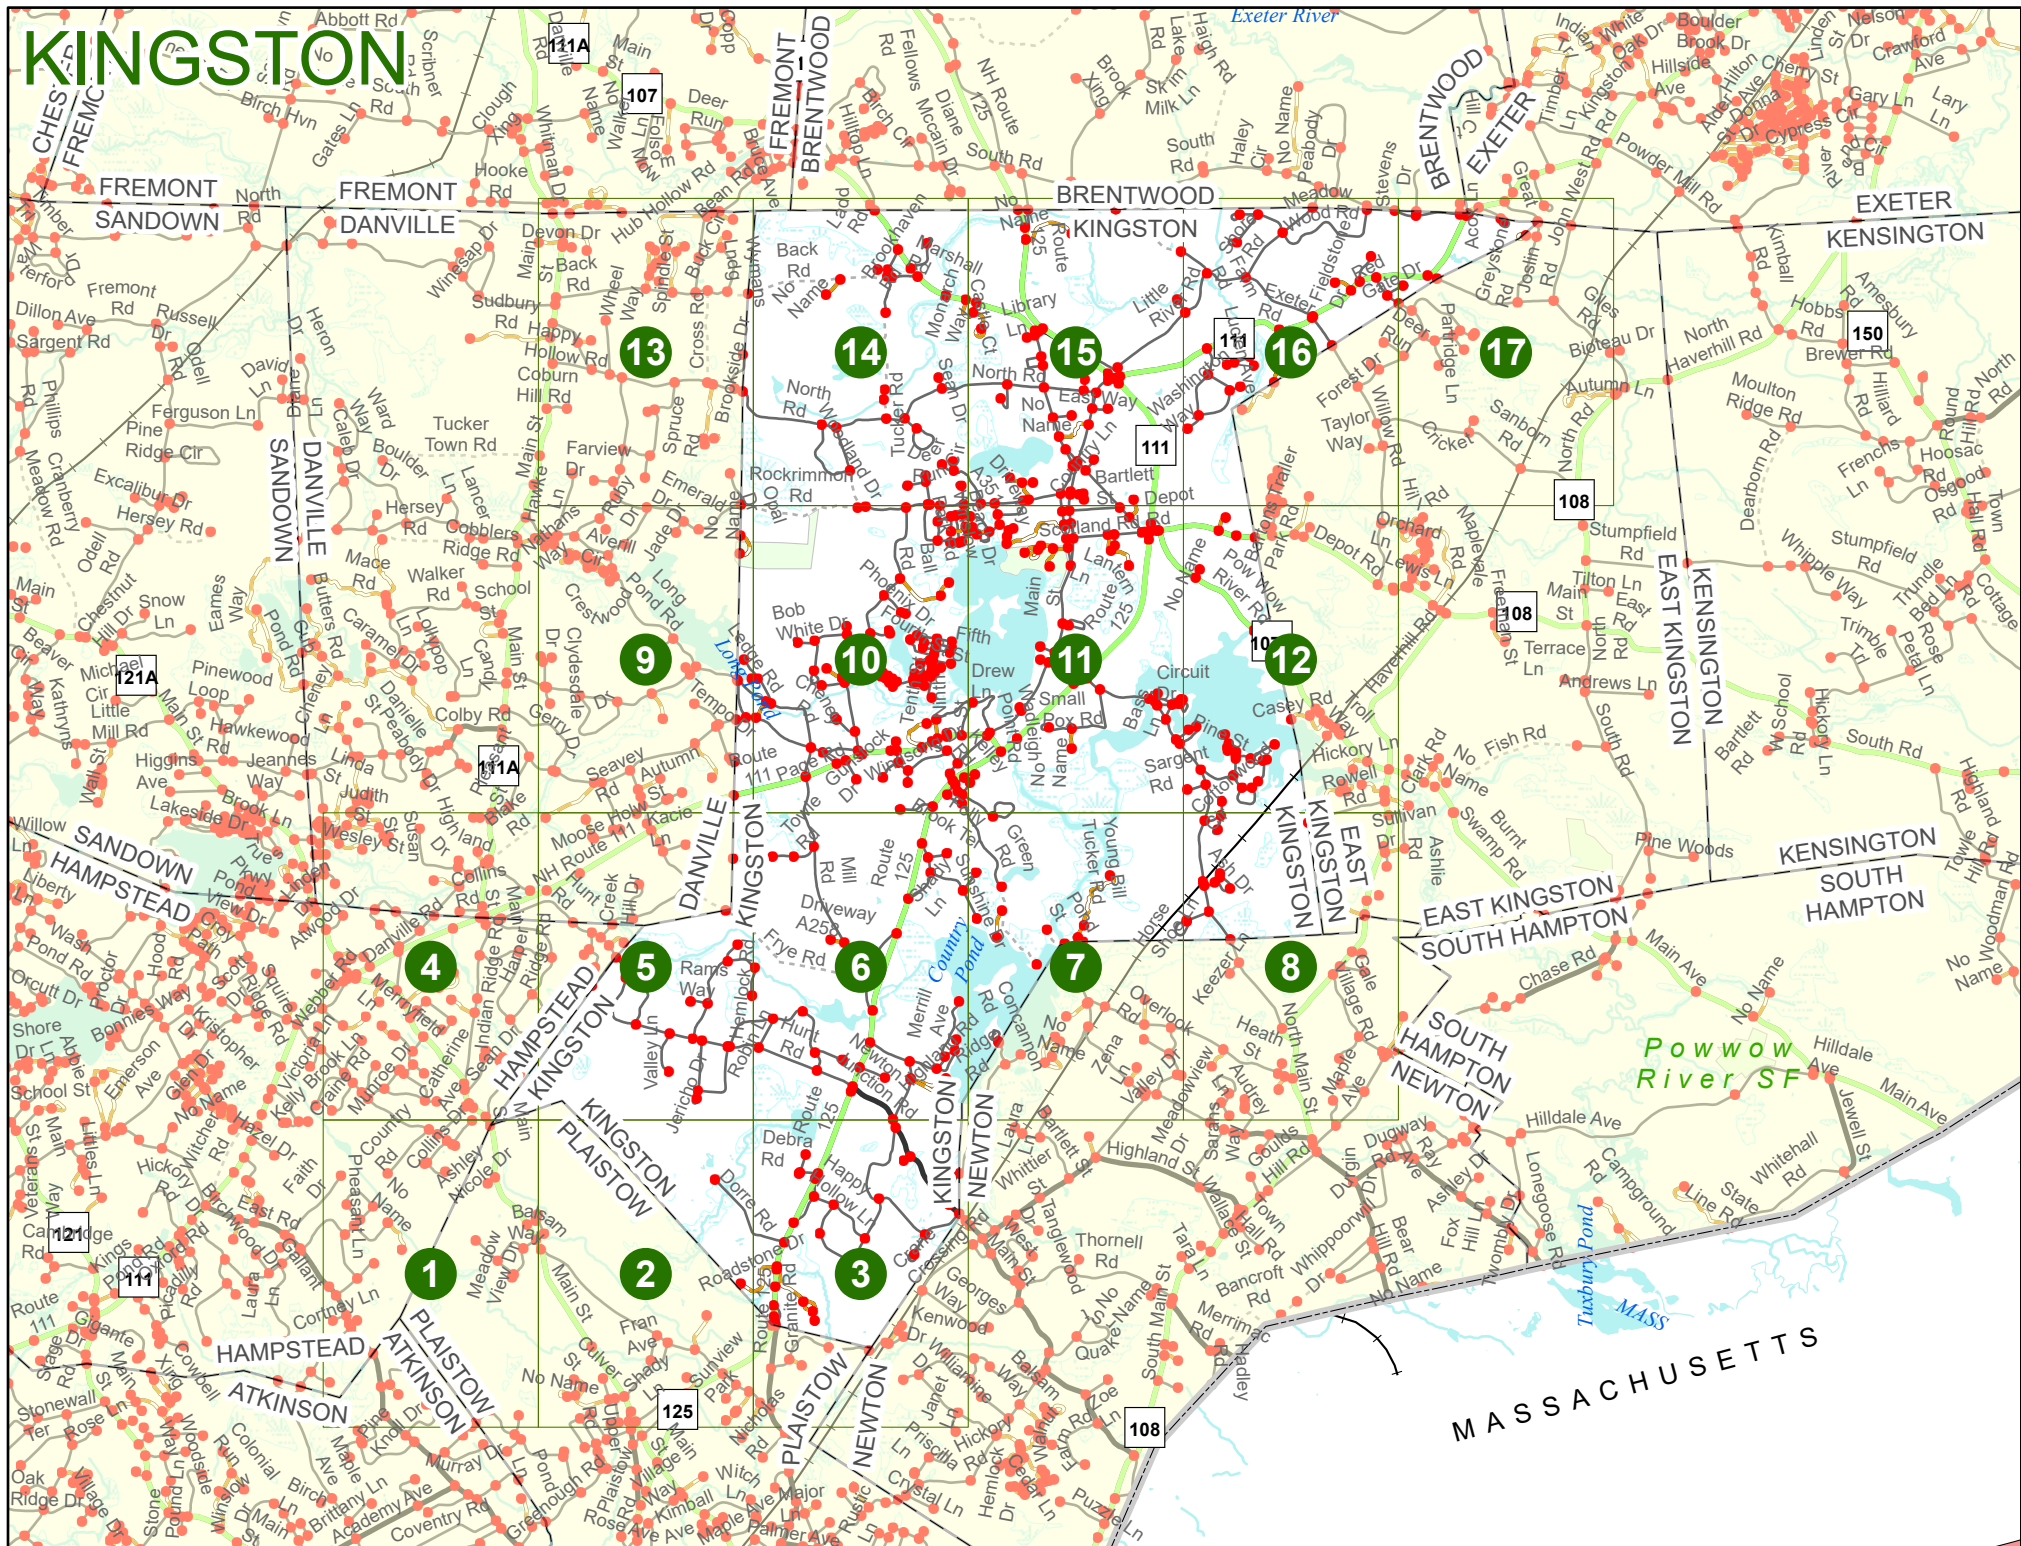

Maps and data sets are not guaranteed to be free from errors and omissions. Data is in a constant state of update and correction by various groups and agencies. Information displayed on this map is the best available at the time of publication.

2023 Nodal Reference Bookmap

LEGEND

NHDOT will accept crash locations based on the State of NH Uniform Police Traffic Accident Report.

Crash occurred on:

Option 1 Street Address
 123 Main Street

Option 2 Route No and/or Distance from NESW Intesecting Road, Bridge,
 Street name Intersecting Street Town/County line
 Main Street 500 E Oak Street

Option 3 First Node Distance from First Node Second Node
 515 212 632

Option 4 Route No and/or Mile Marker on Interstate Only NESW Mile (Marker)
 Street name
 189S 700 feet S 36.8

Option 3 – Example

Street Name Loudon Road
First Node 803
Distance from First Node 318 Ft
Second Node 813

KINGSTON

KINGSTON

Match to Page 4

Match to Page 0

Match to Page 2

1

Match to Page 0

KINGSTON