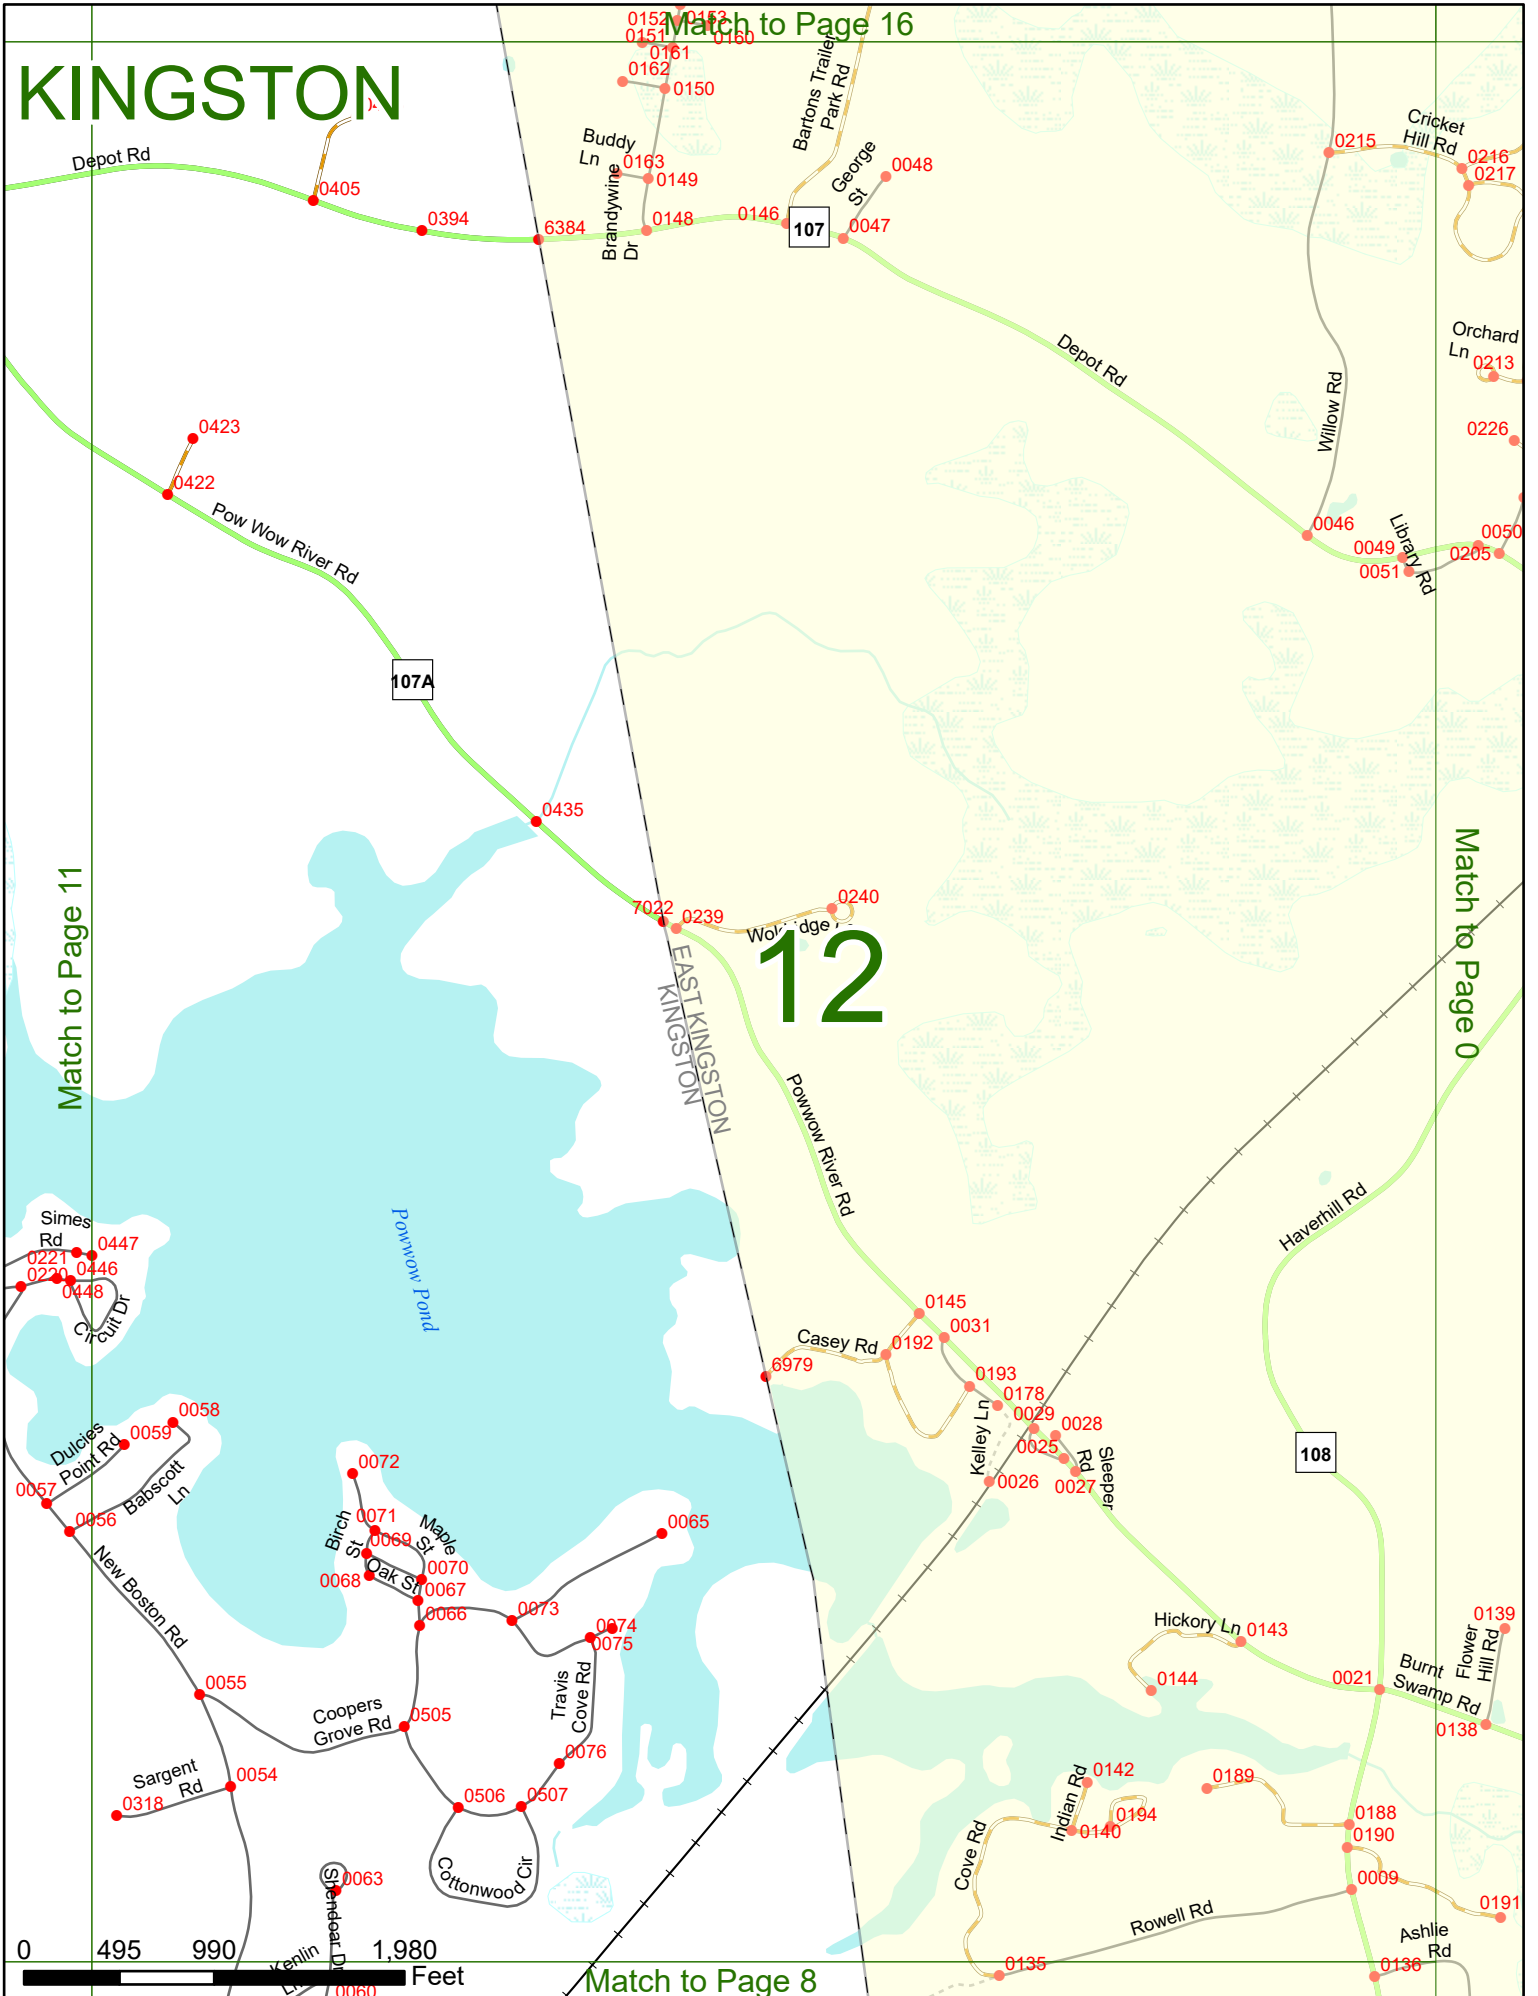

KINGSTON

Match to Page 16

Match to Page 11

Match to Page 0

Match to Page 8

12