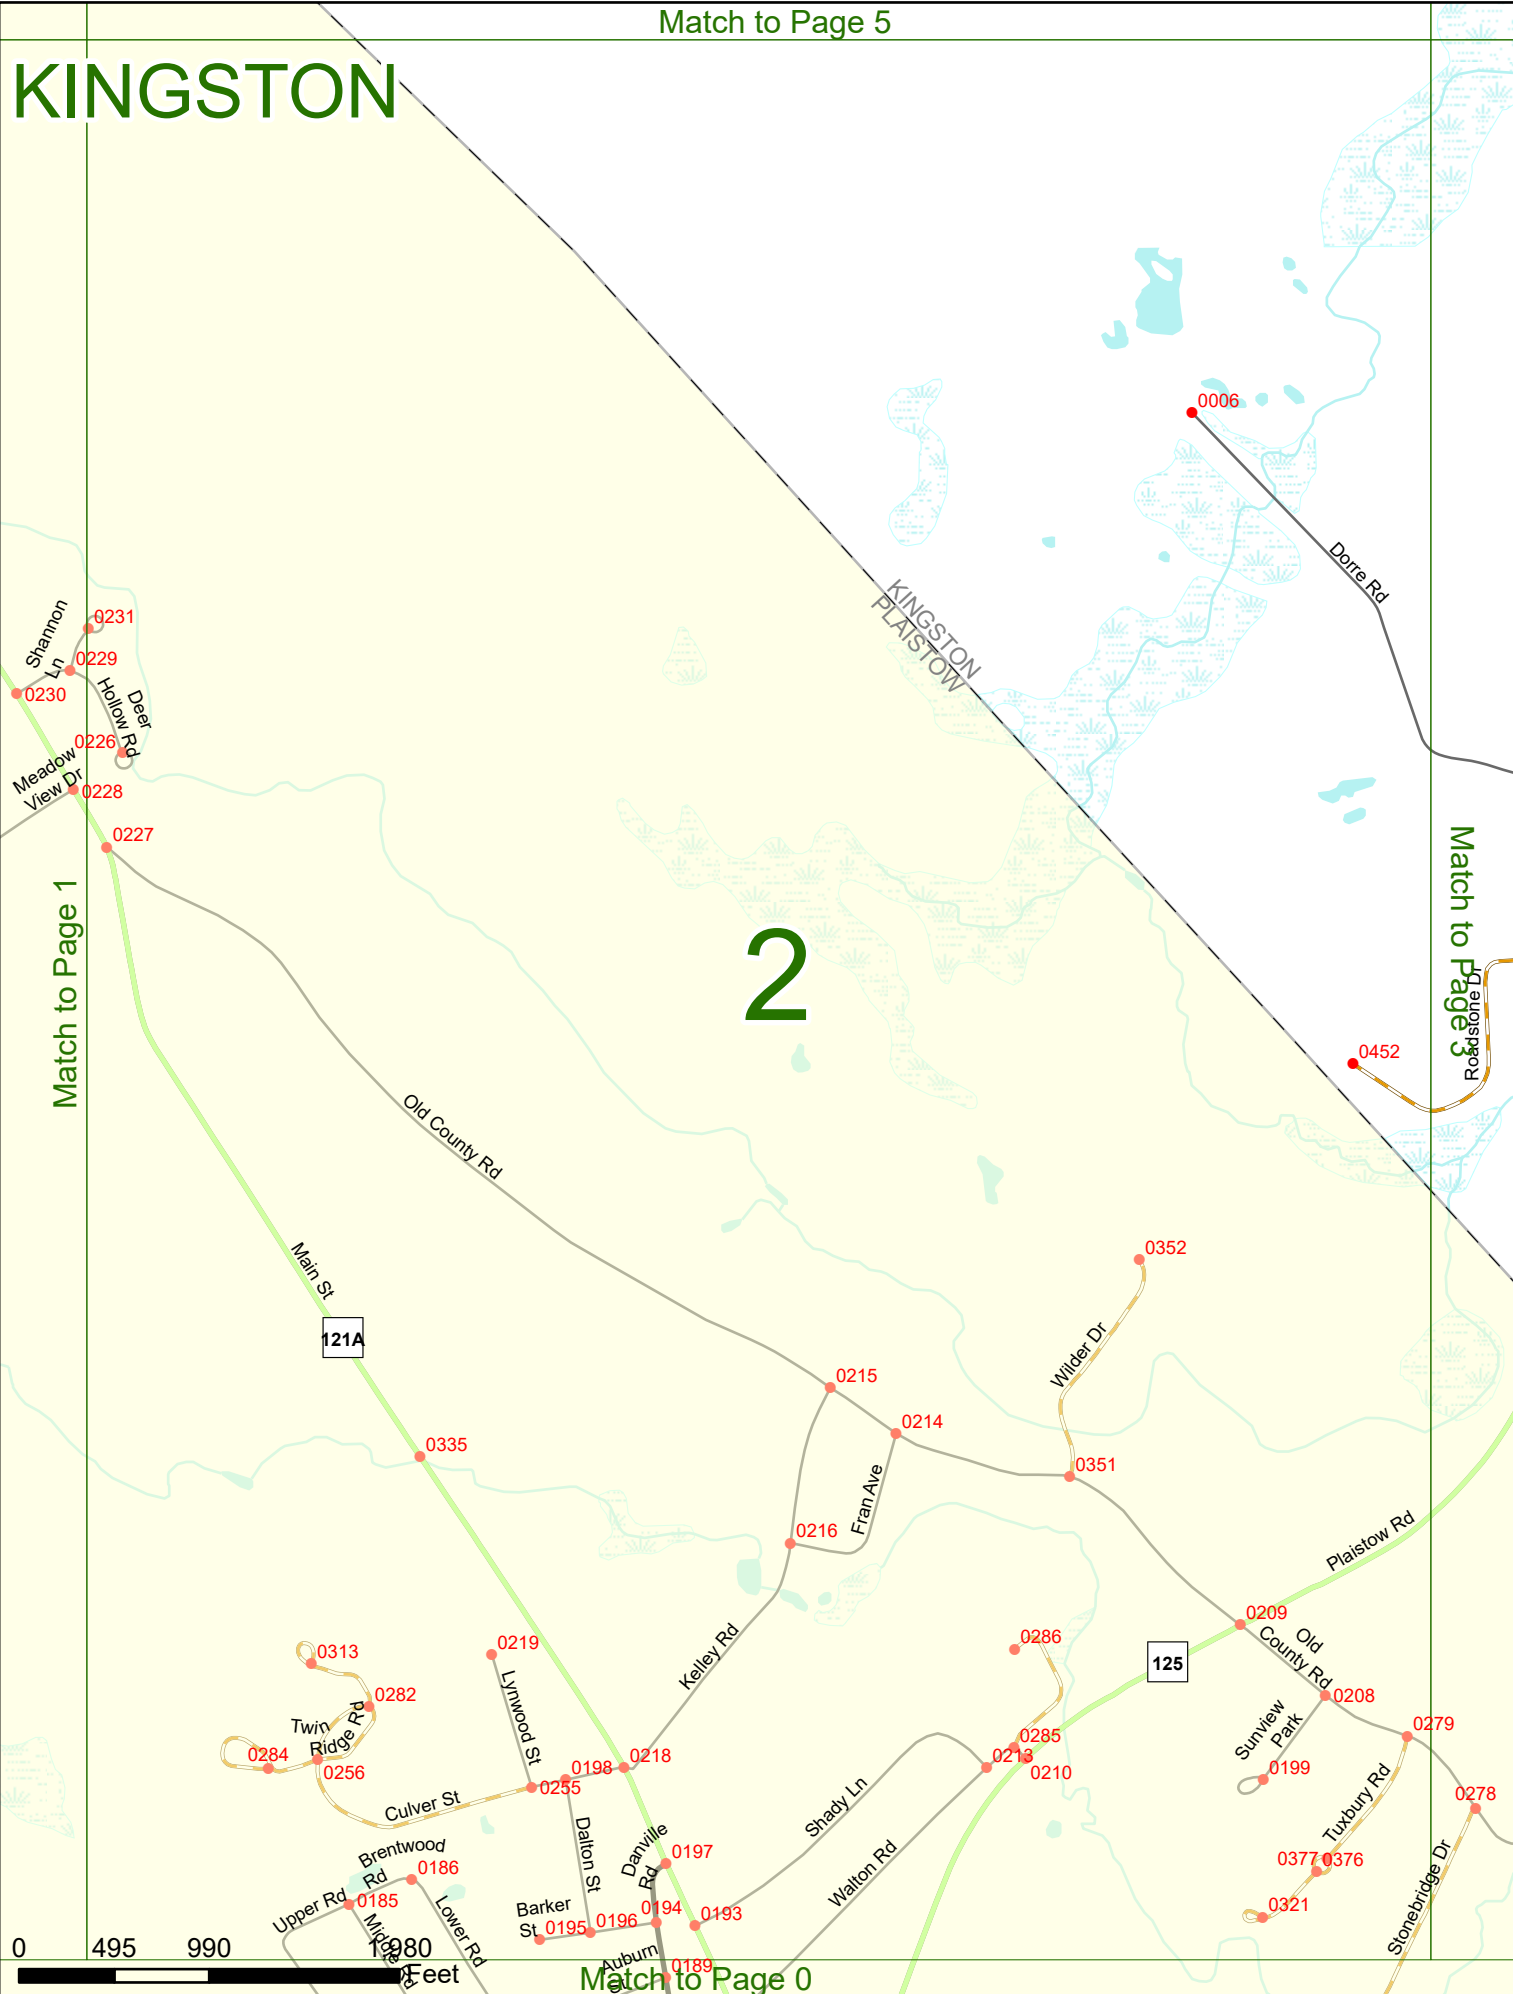

KINGSTON

2

Match to Page 1

Match to Page 3

0 495 990 Feet

Match to Page 0