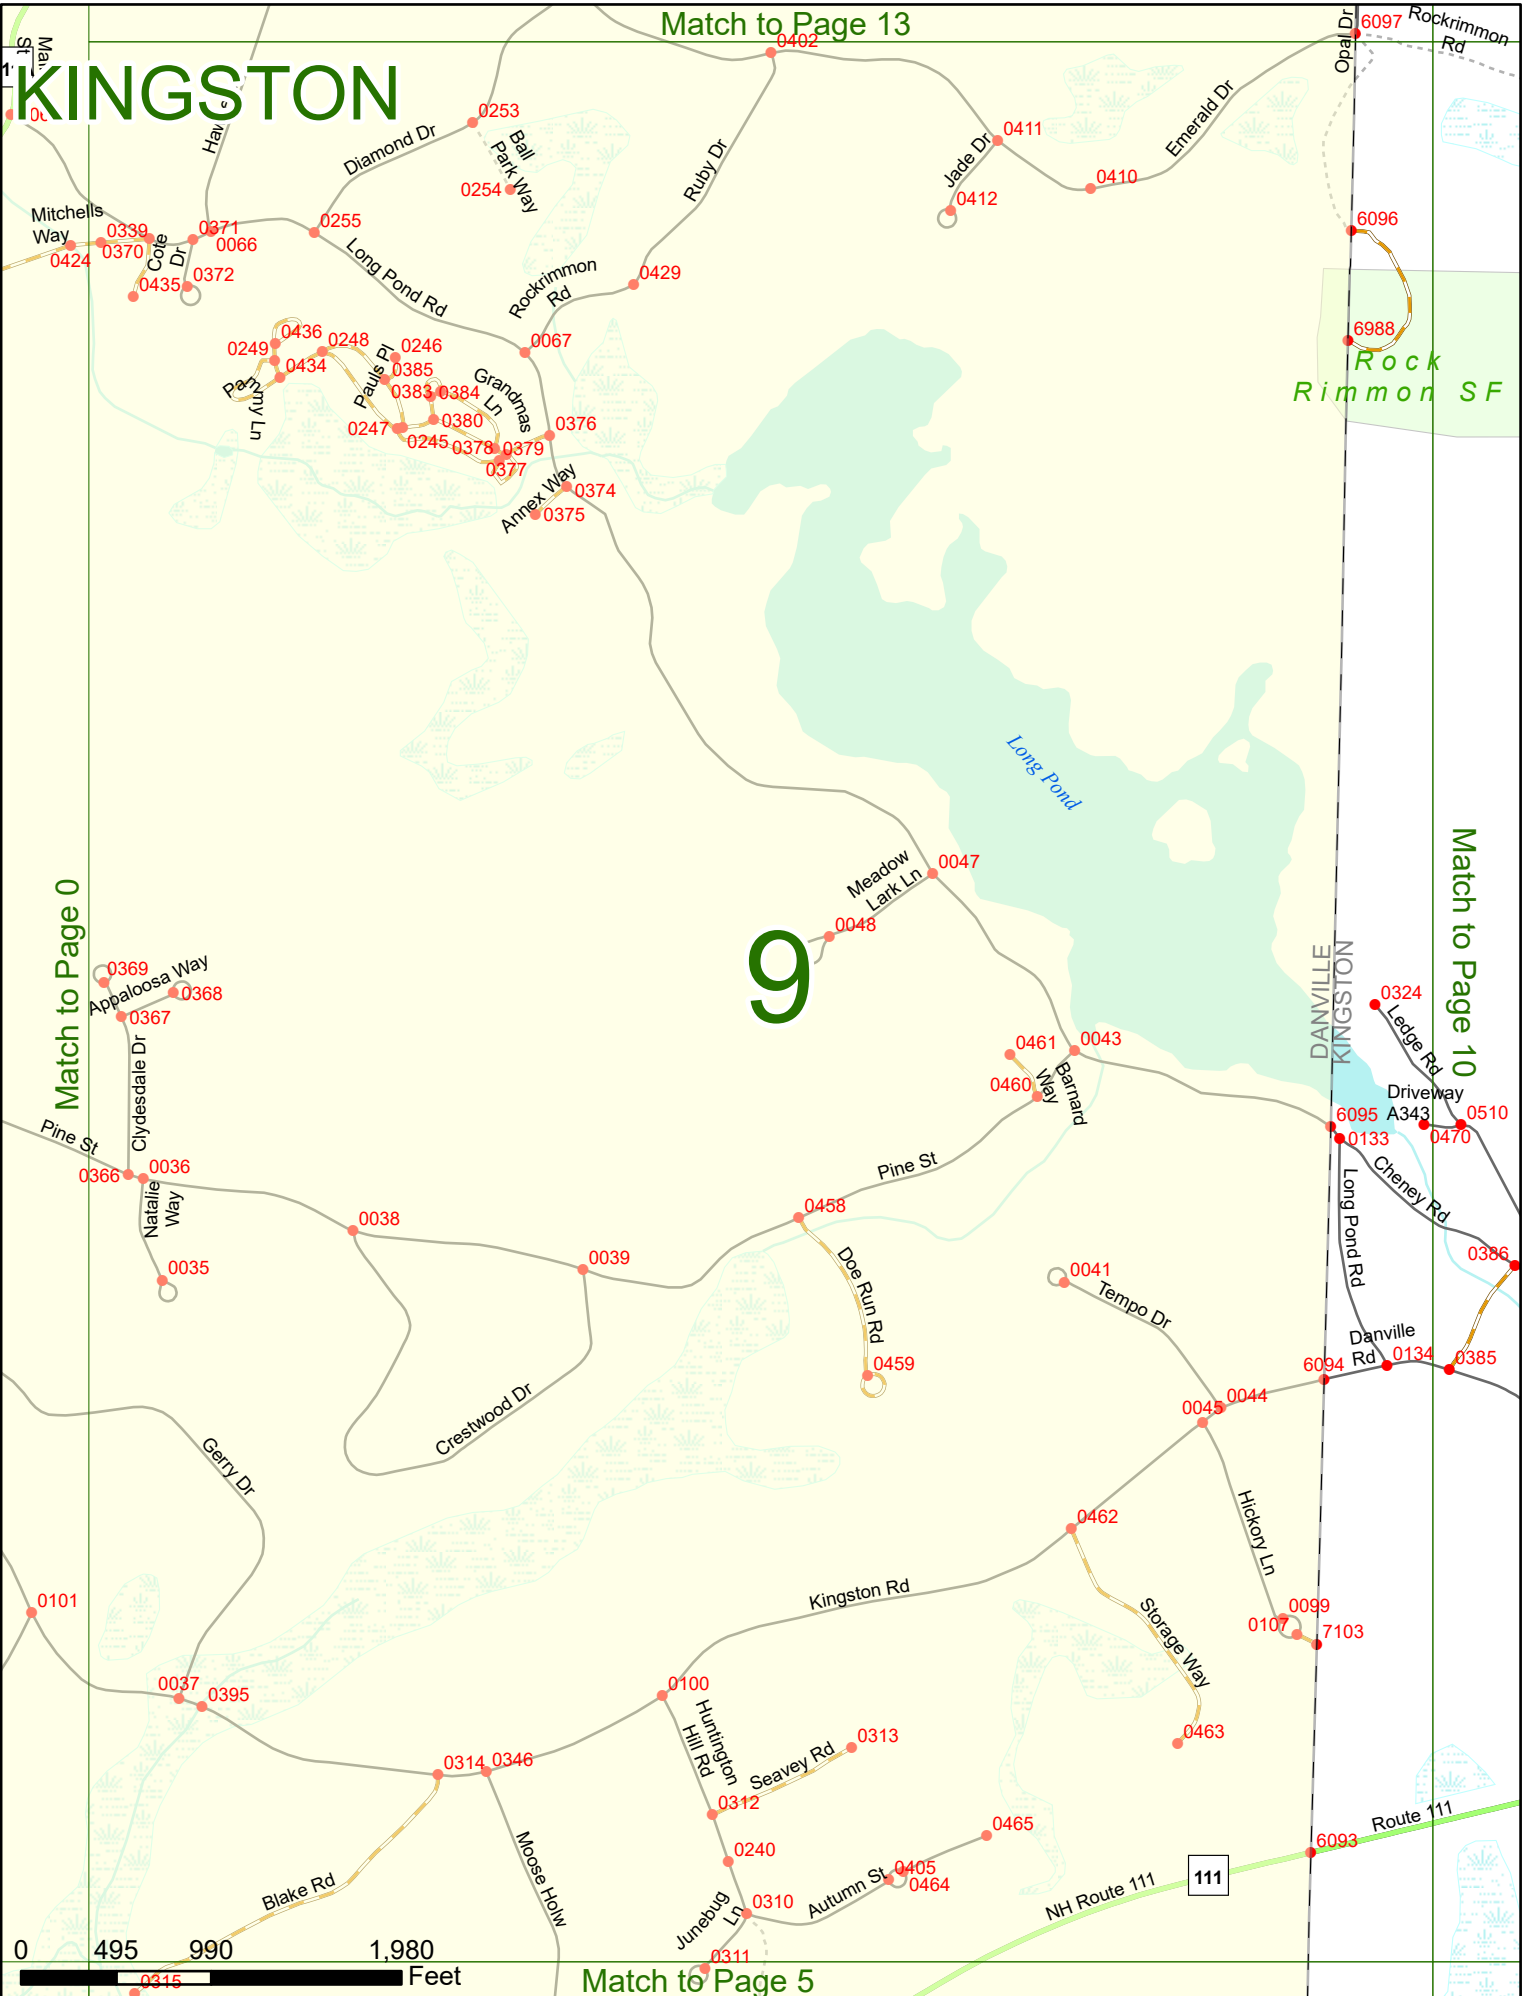

KINGSTON

Match to Page 13

9

Rock
Rimmon SF

Match to Page 10

Match to Page 0

0 495 990 1,980 Feet

Match to Page 5

111