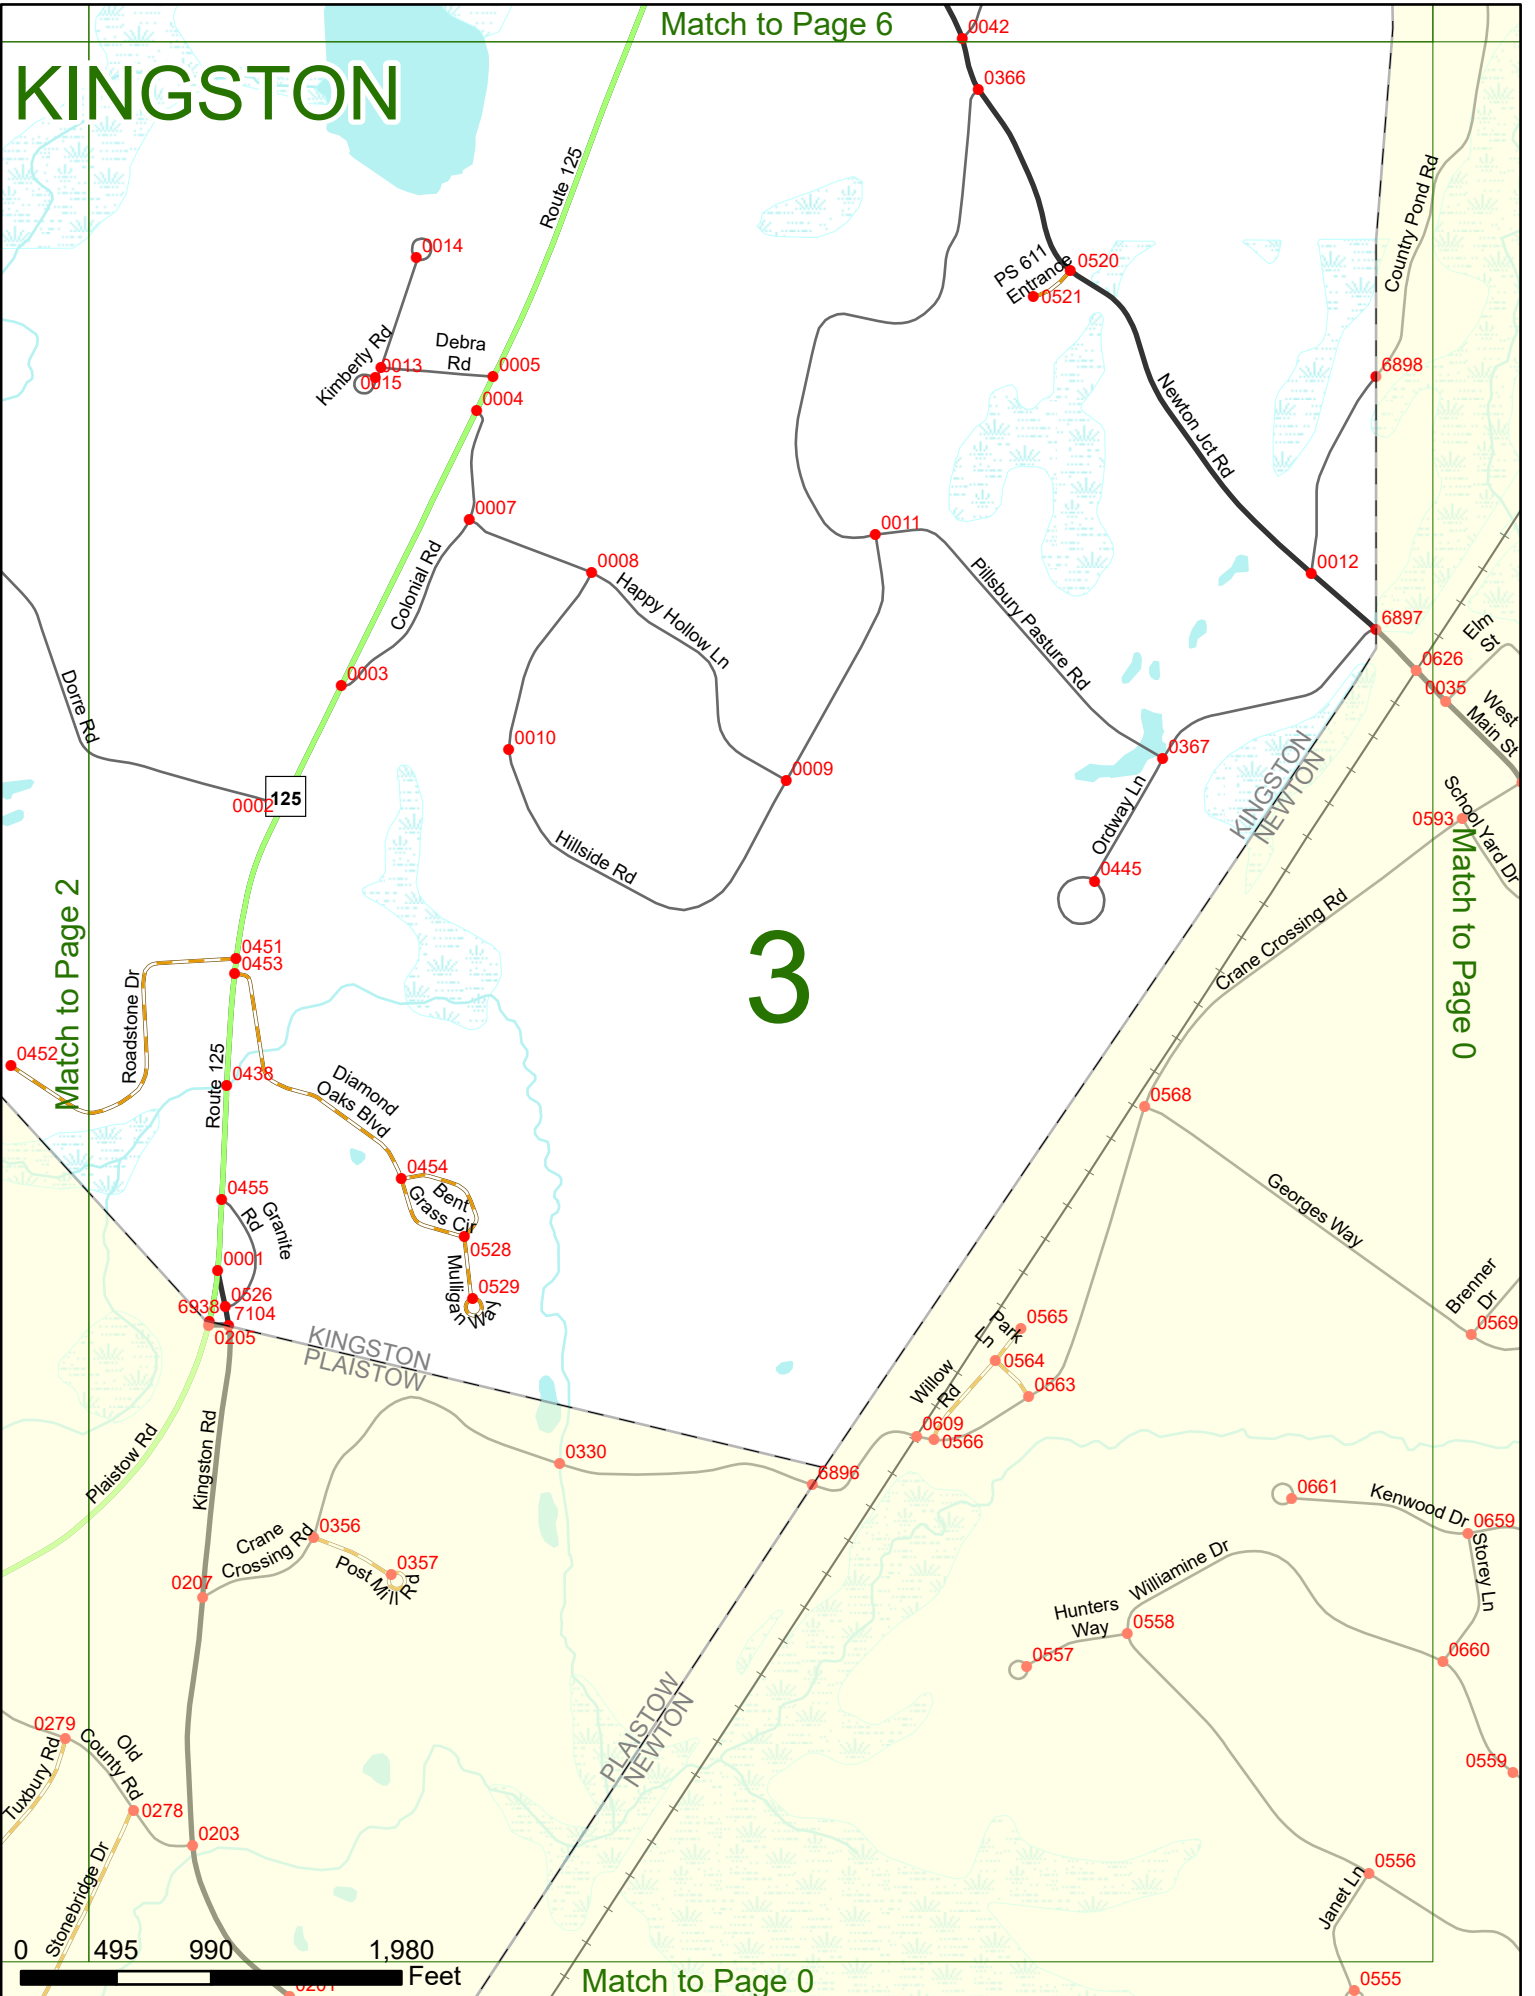

KINGSTON

Match to Page 6

Match to Page 2

Match to Page 0

3

Match to Page 0

0 495 990 1,980 Feet