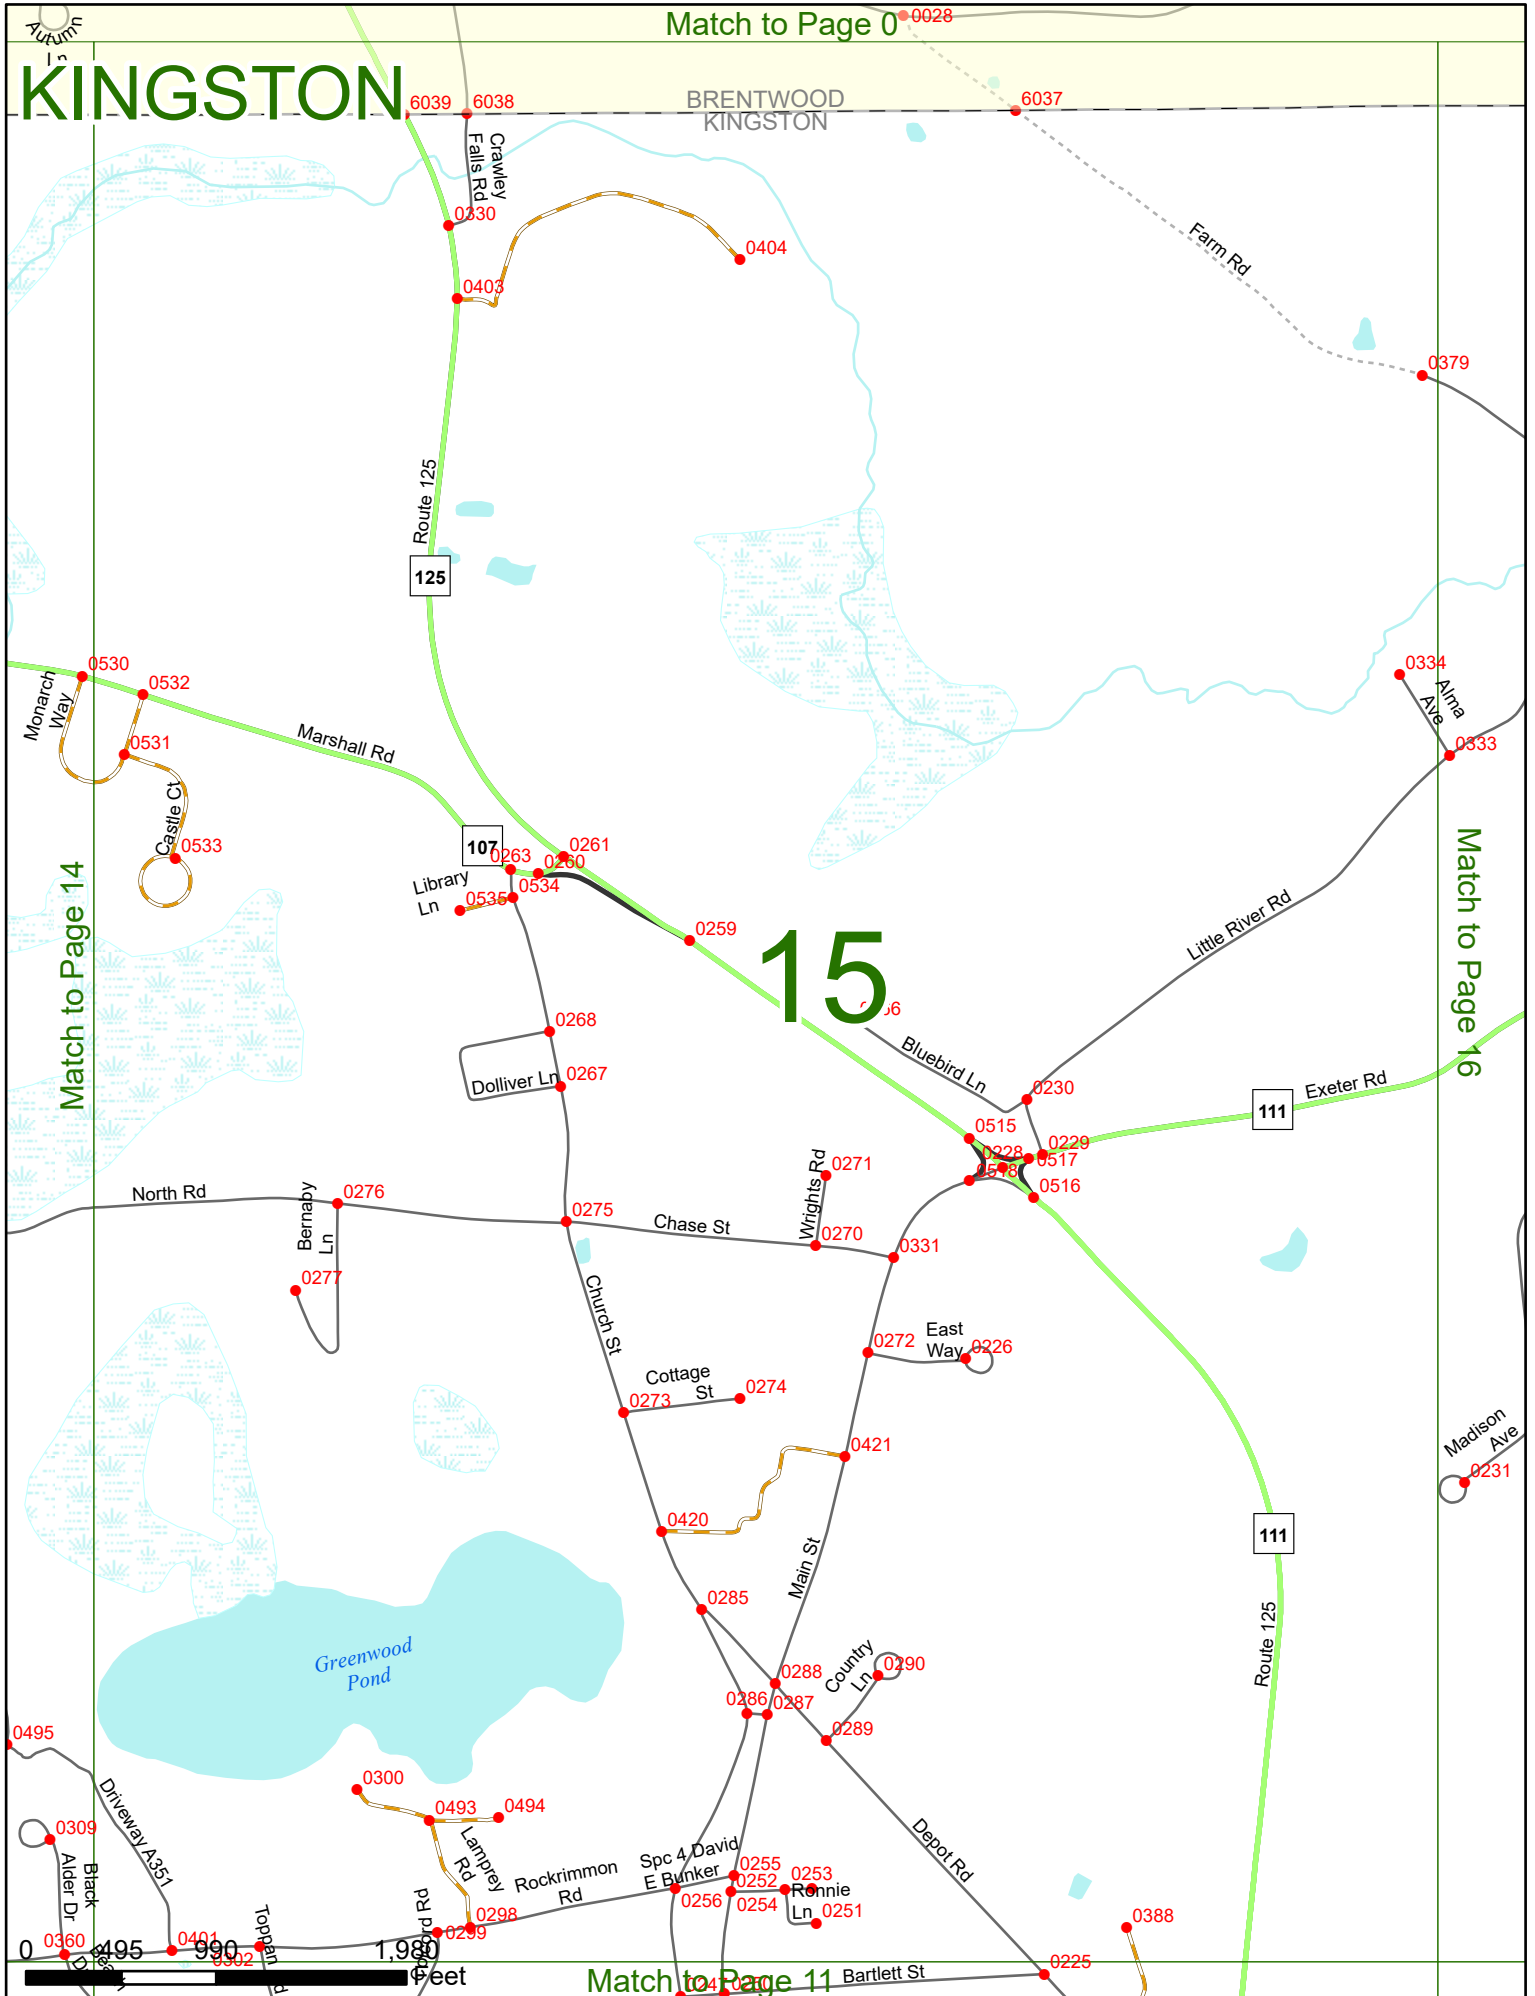

2023 Nodal Reference Bookmap

LEGEND

NHDOT will accept crash locations based on the State of NH Uniform Police Traffic Accident Report.

Crash occurred on:

Option 1 Street Address
 123 Main Street

Option 2 Route No and/or Distance from NESW Intesecting Road, Bridge,
 Street name Intersecting Street Town/County line
 Main Street 500 E Oak Street

Option 3 First Node Distance from First Node Second Node
 515 212 632

Option 4 Route No and/or Mile Marker on Interstate Only NESW Mile (Marker)
 Street name
 189S 700 feet S 36.8

Option 3 – Example

Street Name Loudon Road
First Node 803
Distance from First Node 318 Ft
Second Node 813

Match to Page 15

14

Match to Page 10

KINGSTON

BRENTWOOD
KINGSTON

Match to Page 14

Match to Page 16

15