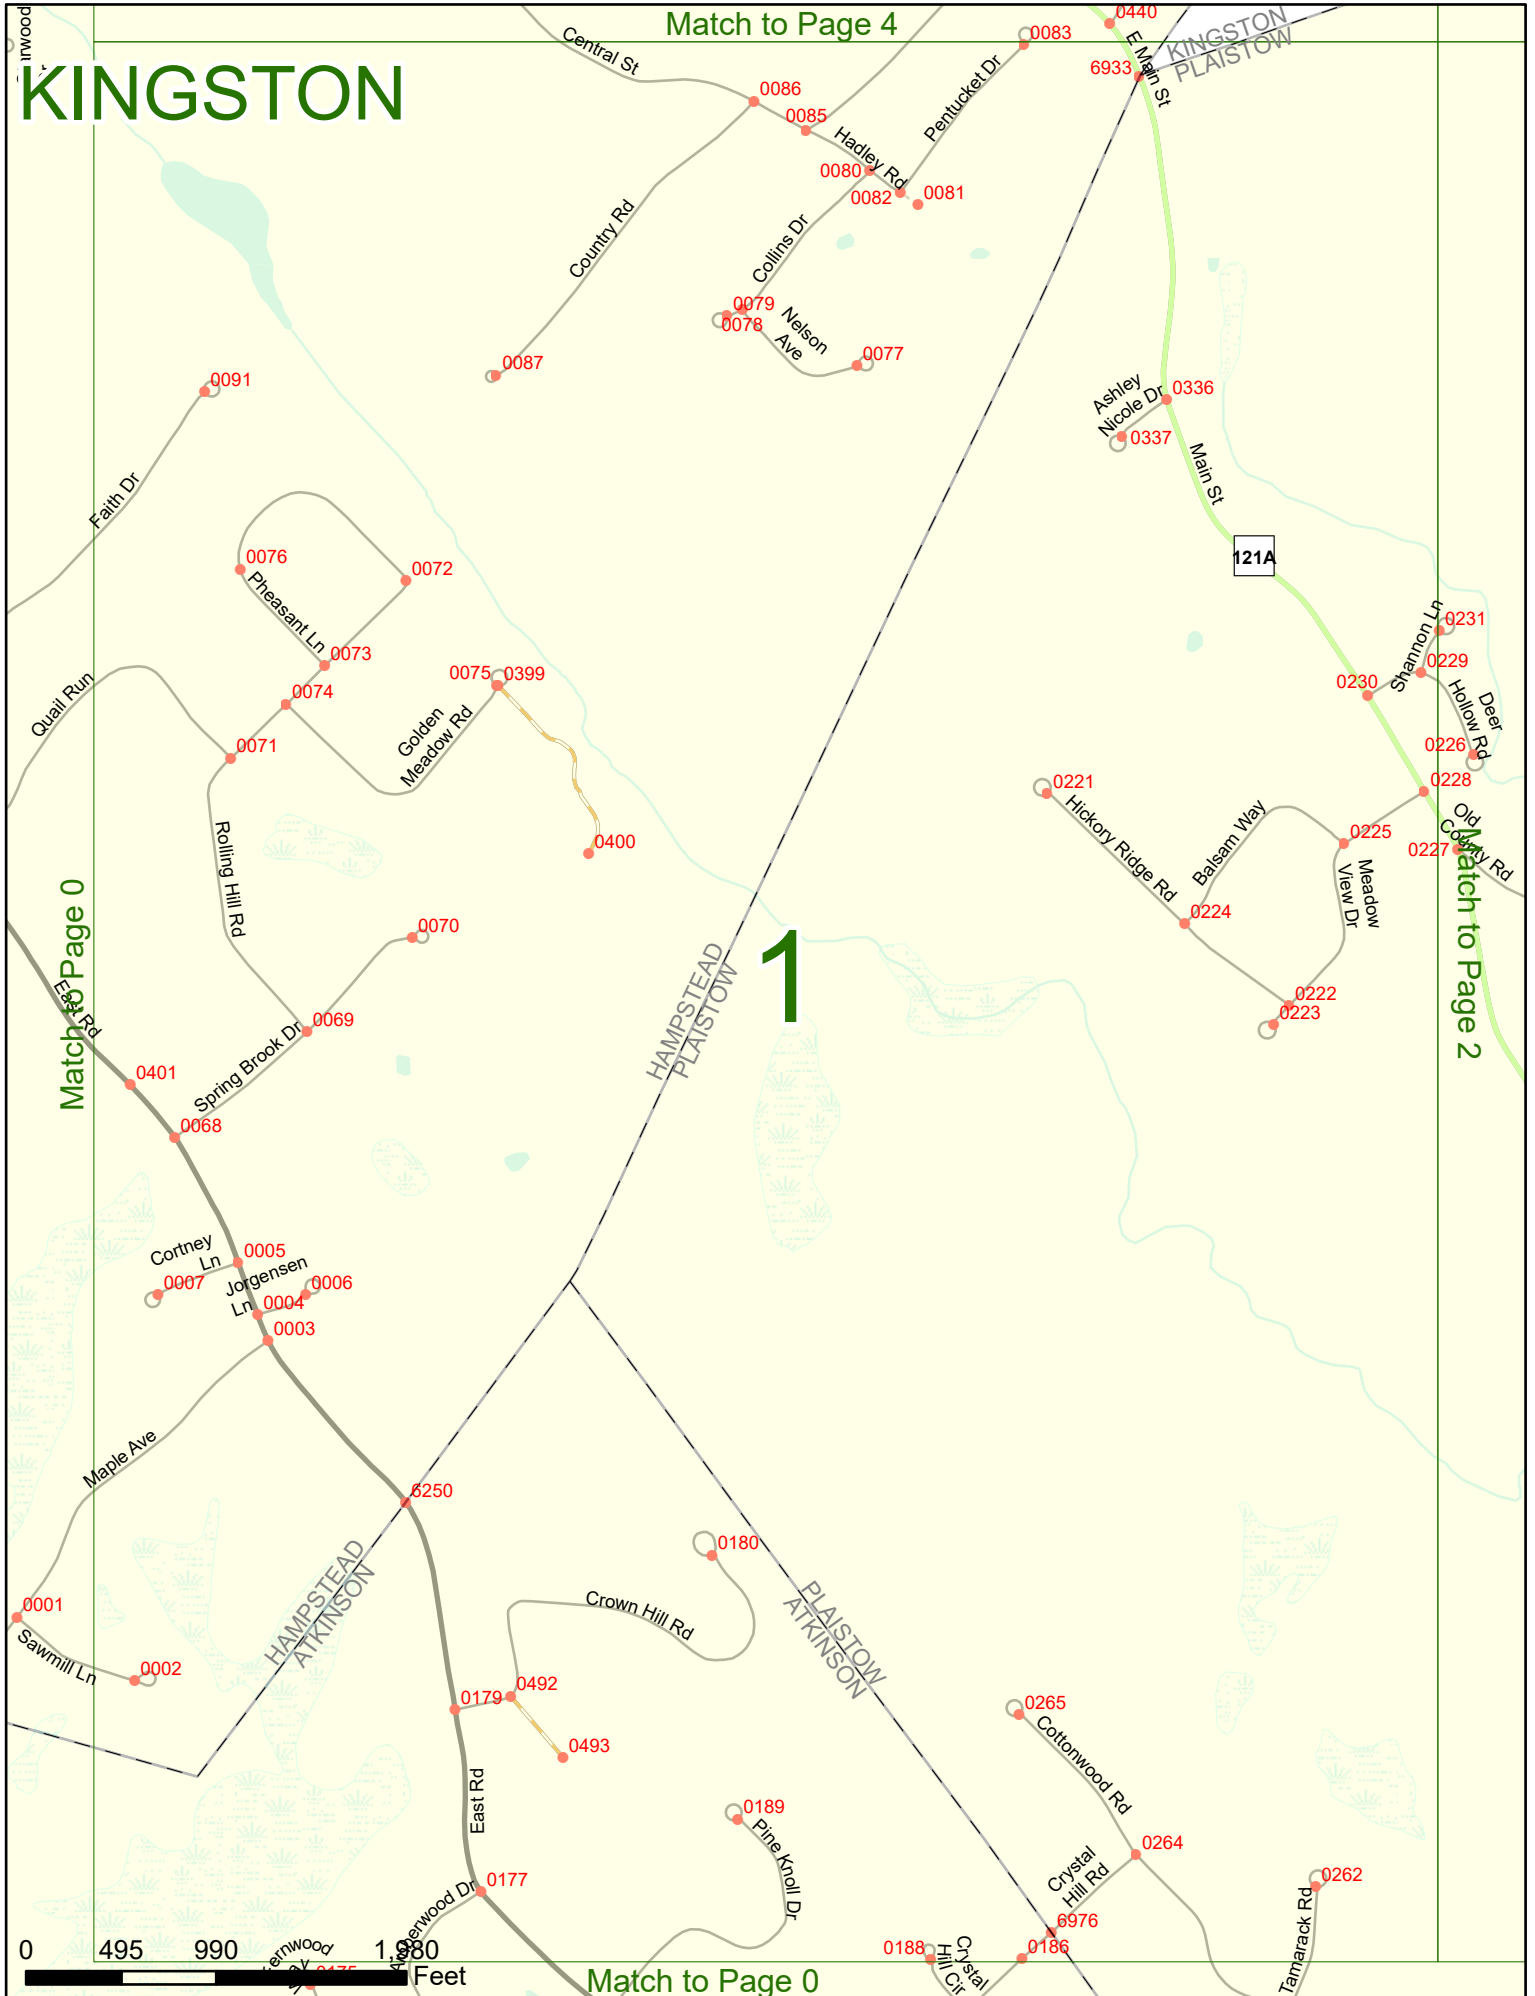

2023 Nodal Reference Bookmap

LEGEND

NHDOT will accept crash locations based on the State of NH Uniform Police Traffic Accident Report.

Crash occurred on:

Option 1 Street Address
 123 Main Street

Option 2 Route No and/or Distance from NESW Intesecting Road, Bridge,
 Street name Intersecting Street Town/County line
 Main Street 500 E Oak Street

Option 3 First Node Distance from First Node Second Node
 515 212 632

Option 4 Route No and/or Mile Marker on Interstate Only NESW Mile (Marker)
 Street name
 189S 700 feet S 36.8

Option 3 – Example

Street Name Loudon Road
First Node 803
Distance from First Node 318 Ft
Second Node 813

KINGSTON

KINGSTON

Match to Page 4

Match to Page 0

Match to Page 2

1

Match to Page 0

KINGSTON