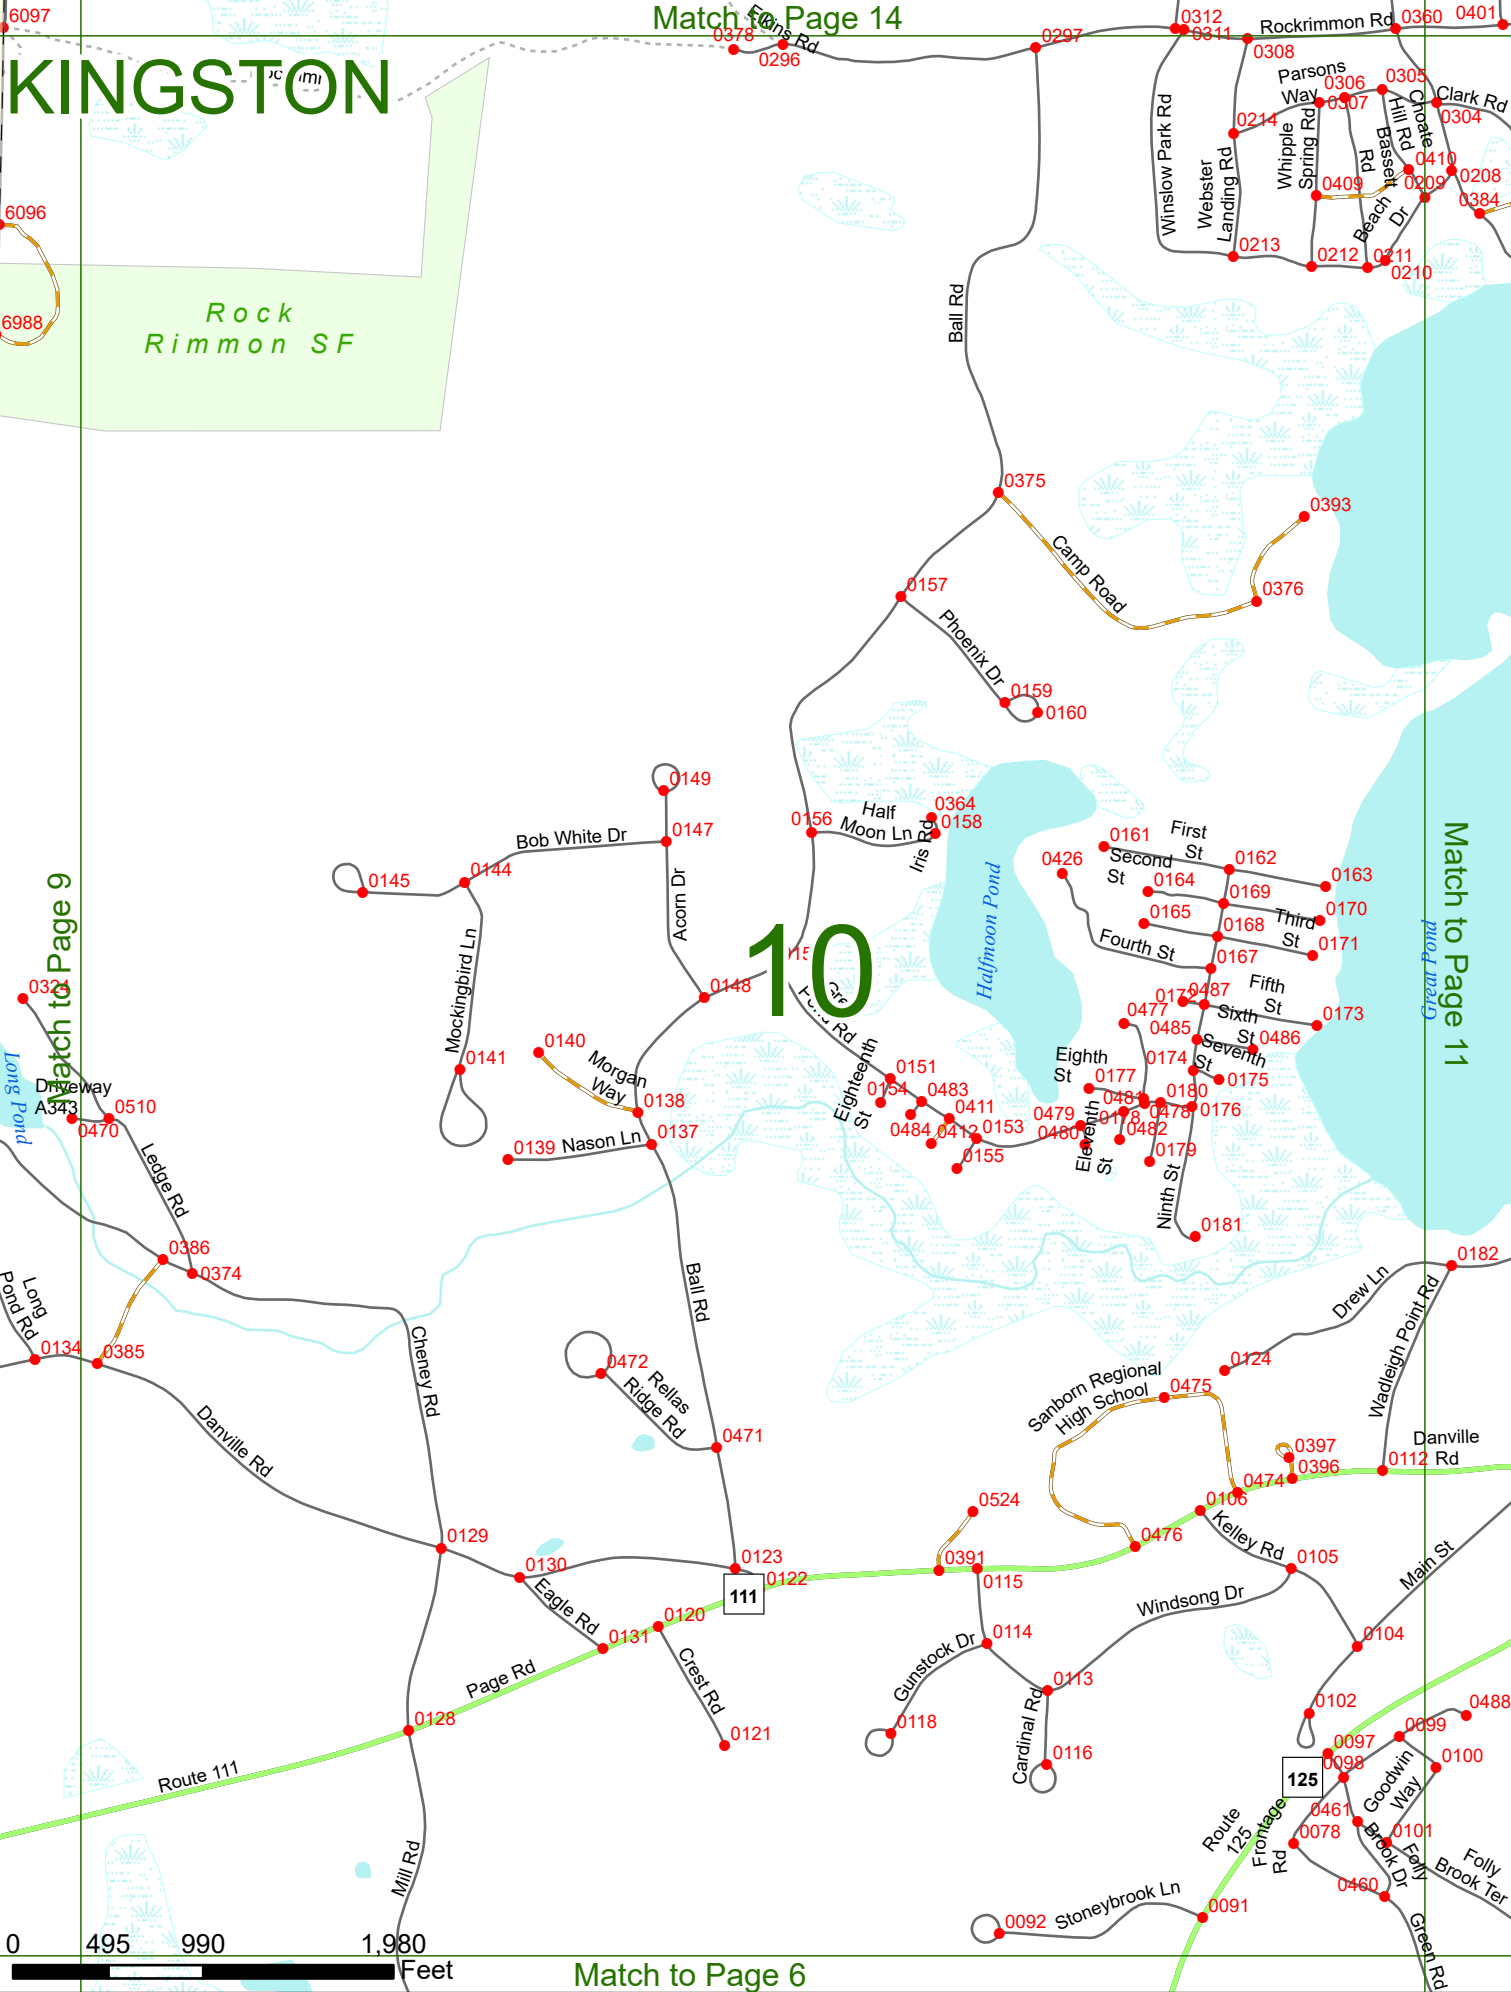

KINGSTON

Rock Rimmon SF

Match to Page 14

Match to Page 9

Match to Page 11

10

0 495 990 1,980 Feet

Match to Page 6