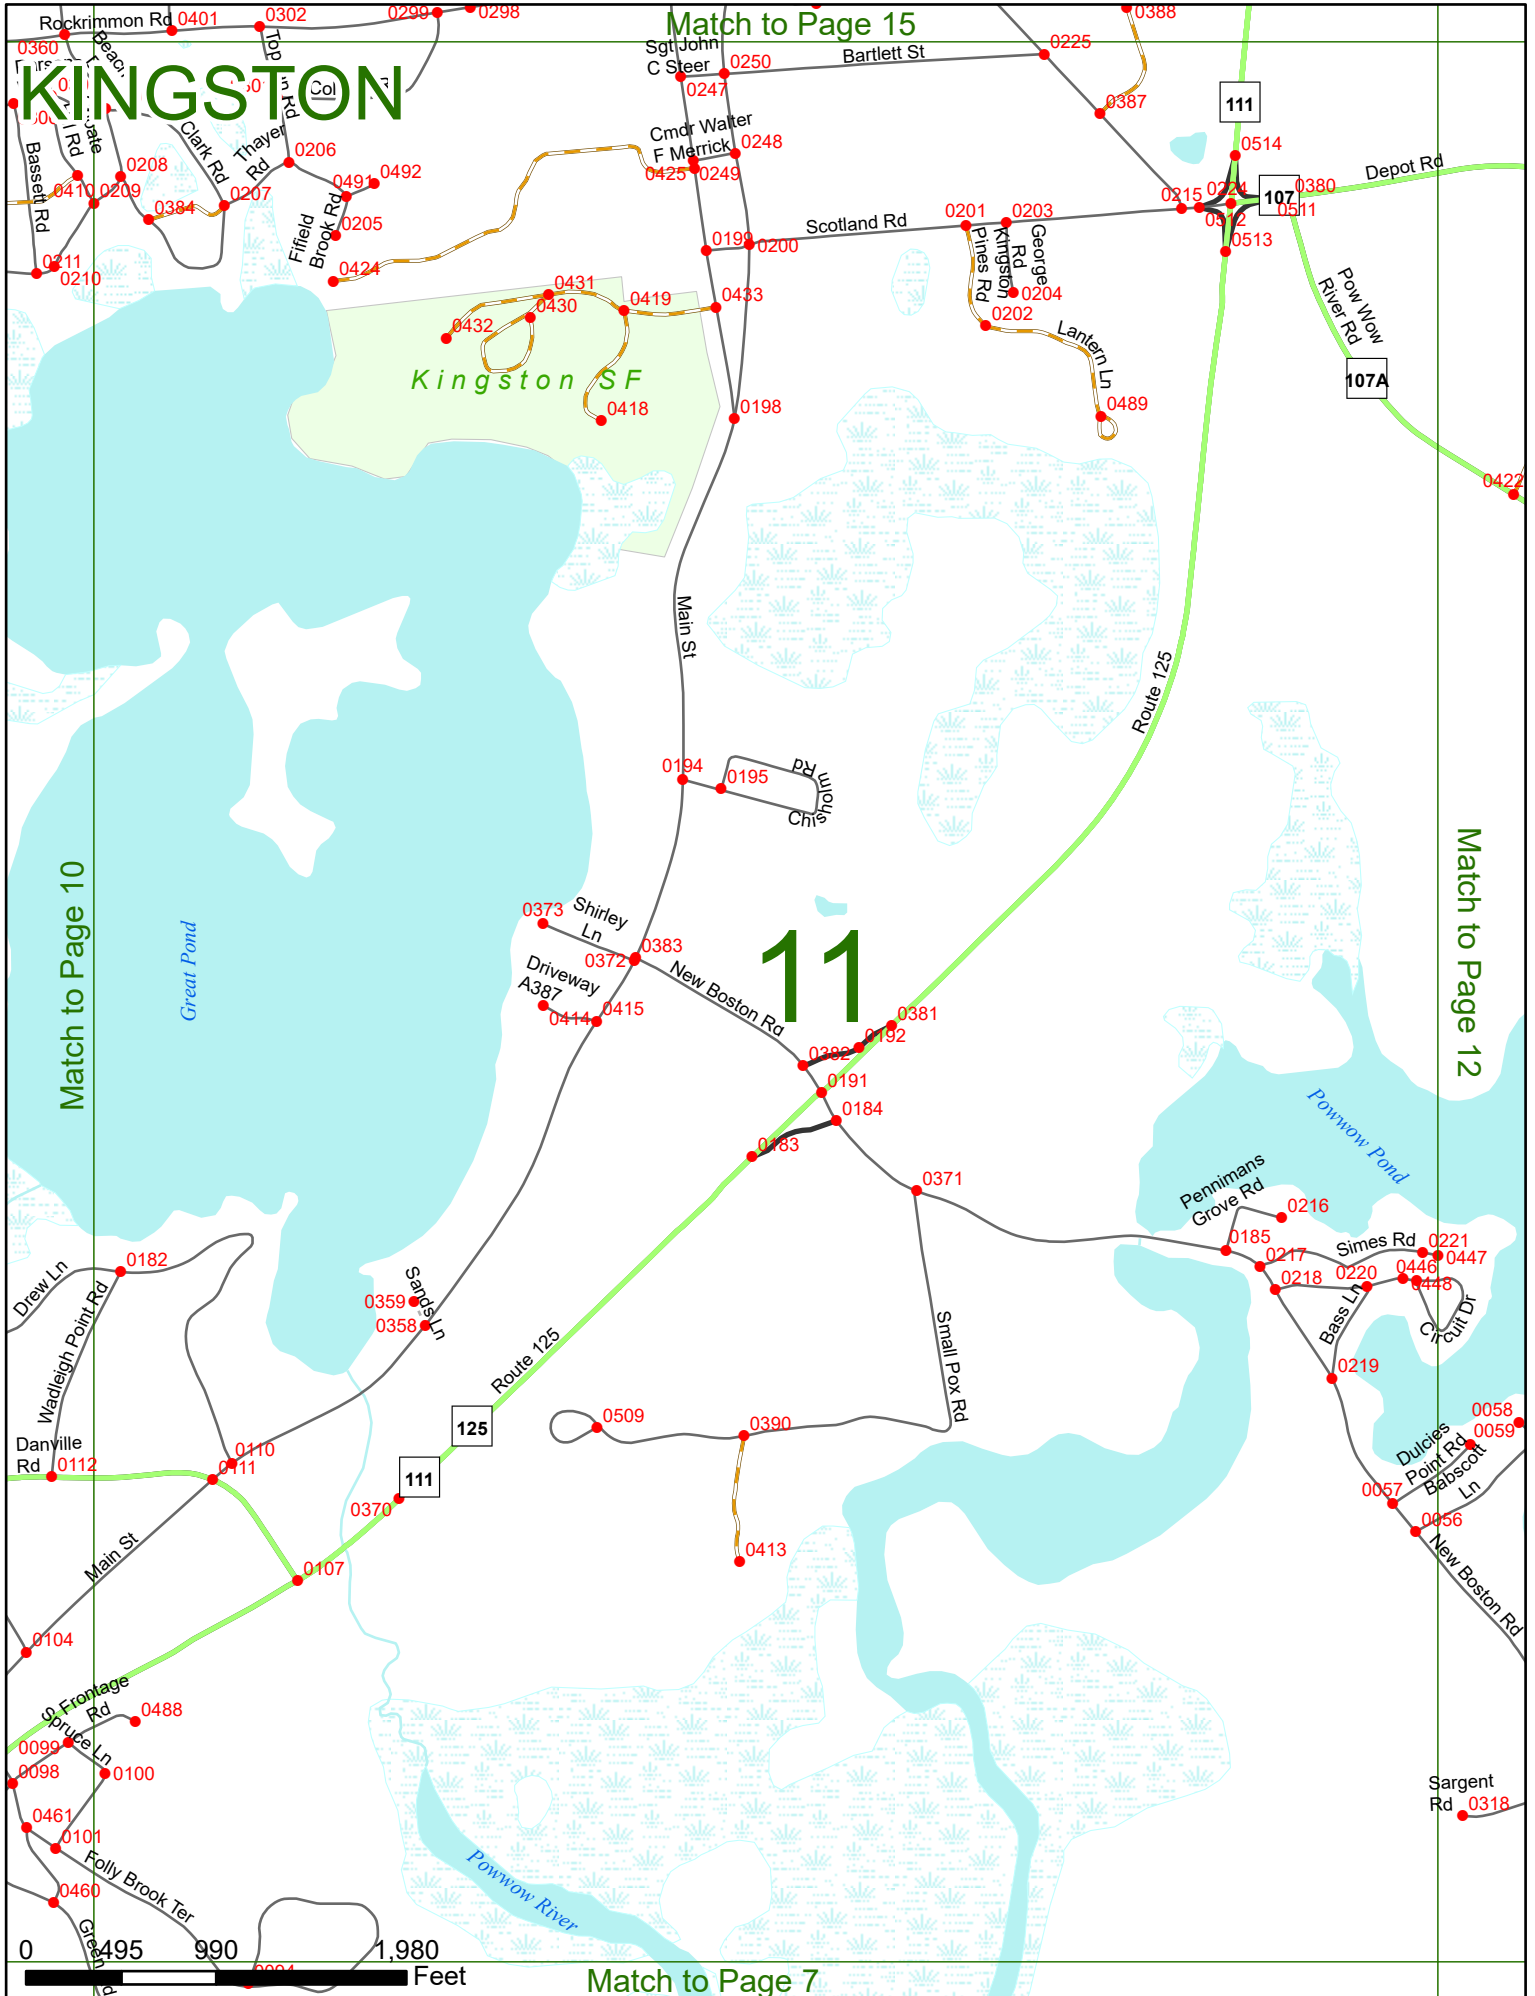

KINGSTON

Kingston SF

11

Match to Page 10

Match to Page 12

Match to Page 15

Match to Page 7

0 495 990 1,980 Feet