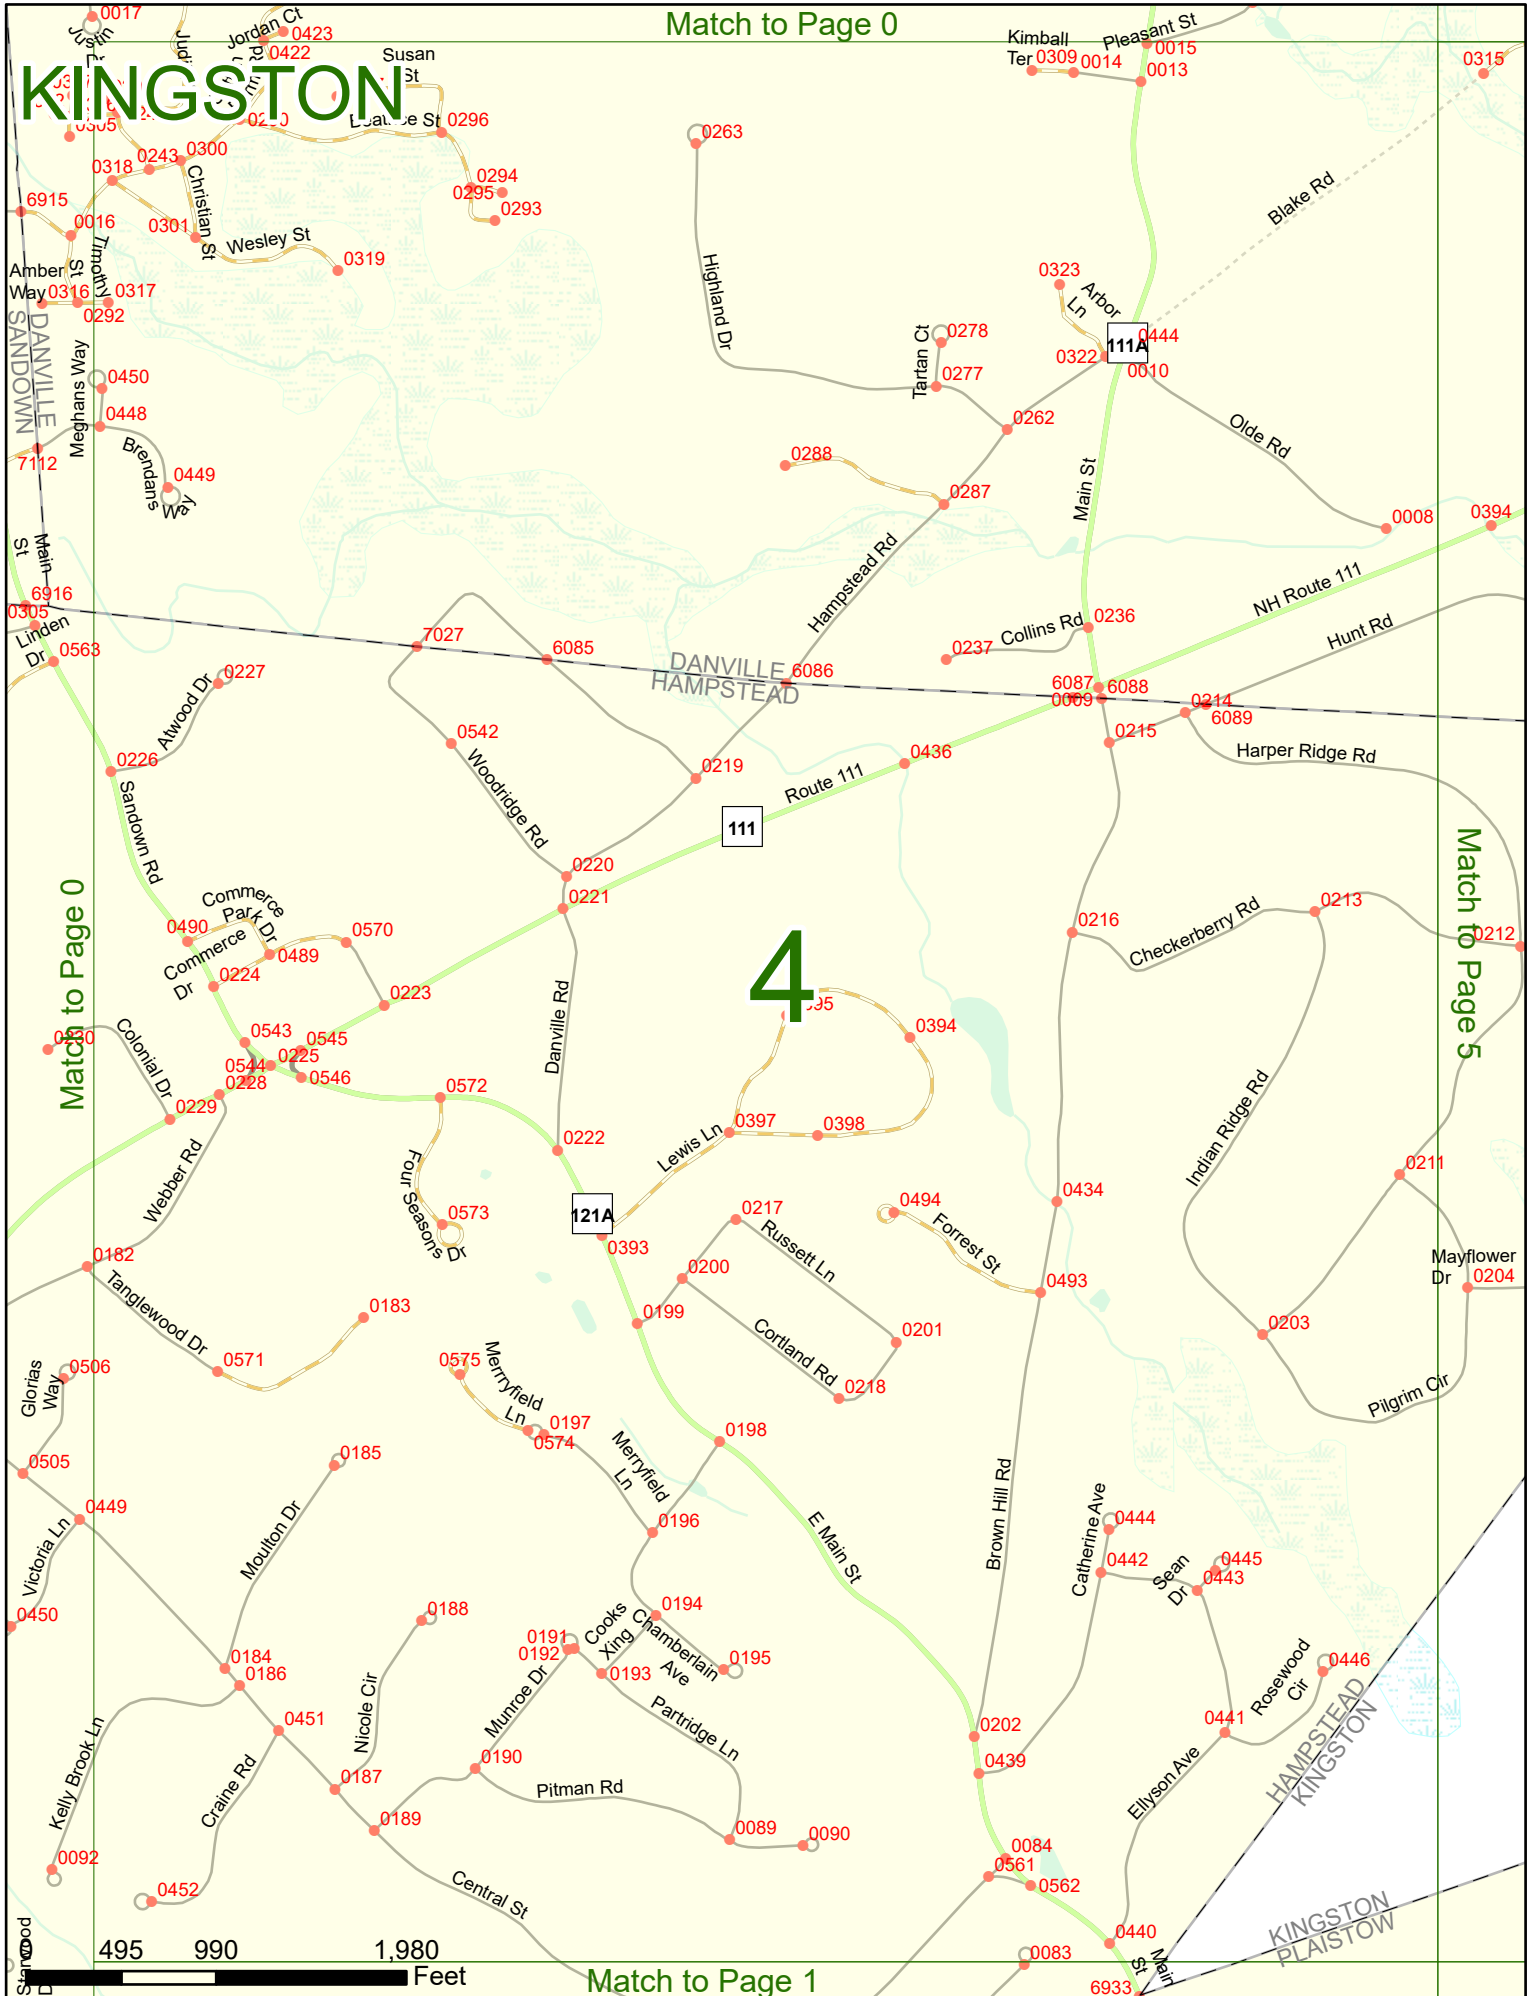

2023 Nodal Reference Bookmap

LEGEND

NHDOT will accept crash locations based on the State of NH Uniform Police Traffic Accident Report.

Crash occurred on:

Option 1 Street Address
 123 Main Street

Option 2 Route No and/or Distance from NESW Intesecting Road, Bridge,
 Street name Intersecting Street Town/County line
 Main Street 500 E Oak Street

Option 3 First Node Distance from First Node Second Node
 515 212 632

Option 4 Route No and/or Mile Marker on Interstate Only NESW Mile (Marker)
 Street name
 189S 700 feet S 36.8

Option 3 – Example

Street Name Loudon Road
First Node 803
Distance from First Node 318 Ft
Second Node 813

Match to Page 0

3

Match to Page 0

0 495 990 1,980 Feet

Match to Page 0

KINGSTON

Match to Page 0

Match to Page 5