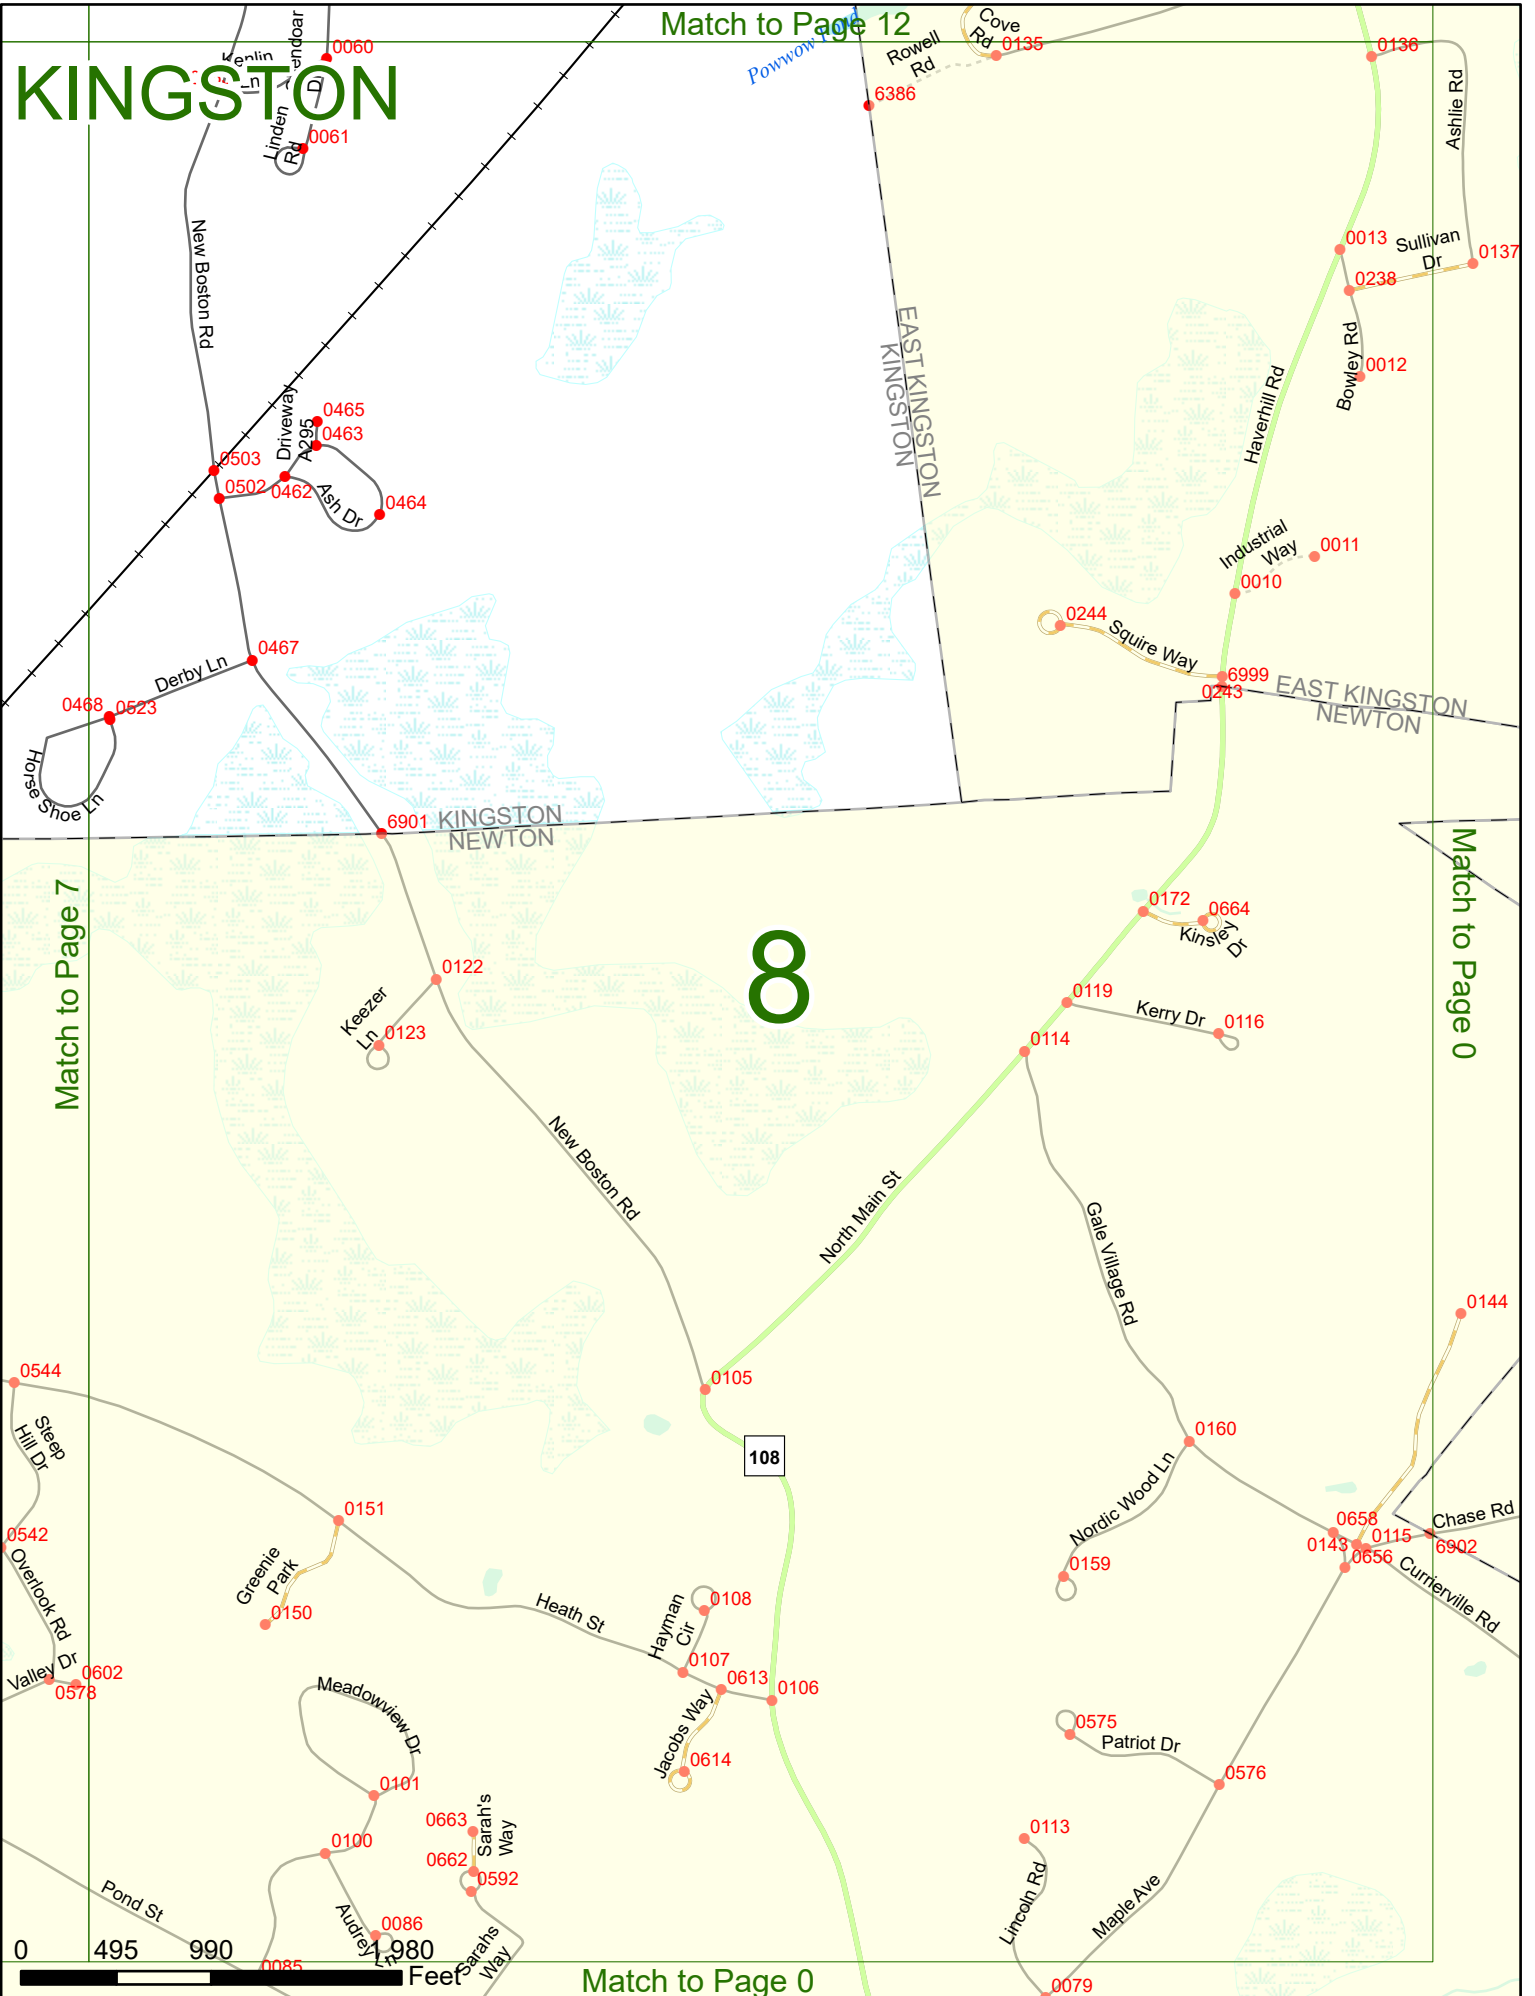

KINGSTON

Match to Page 12

Match to Page 7

Match to Page 0

8