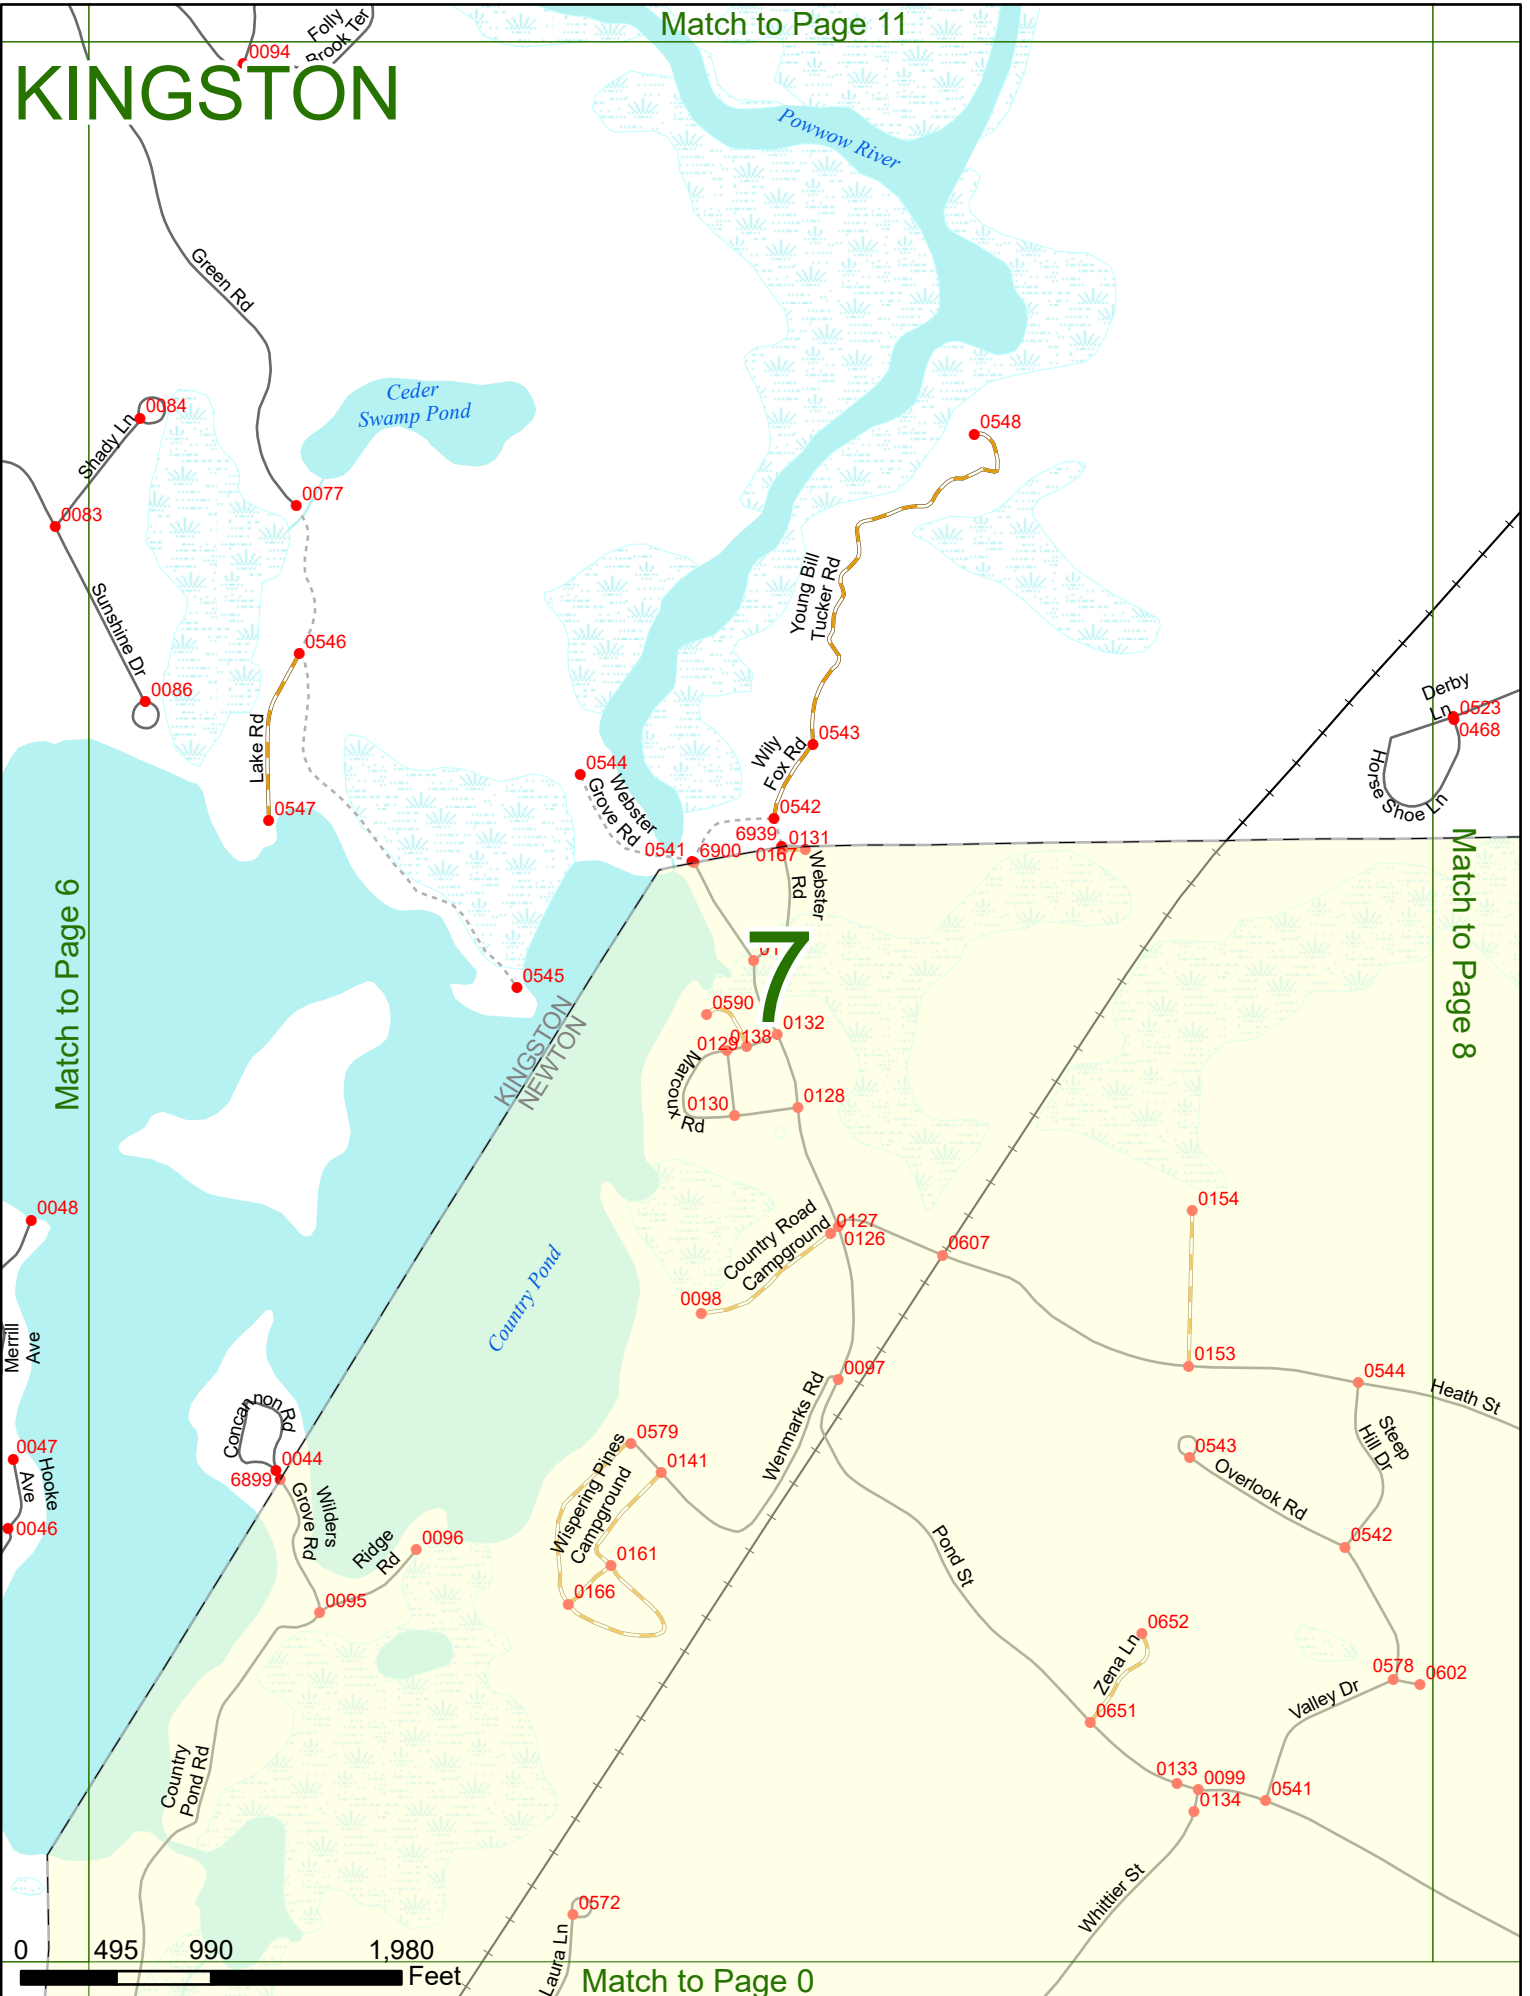

KINGSTON

Match to Page 11

Match to Page 6

Match to Page 8

Match to Page 0