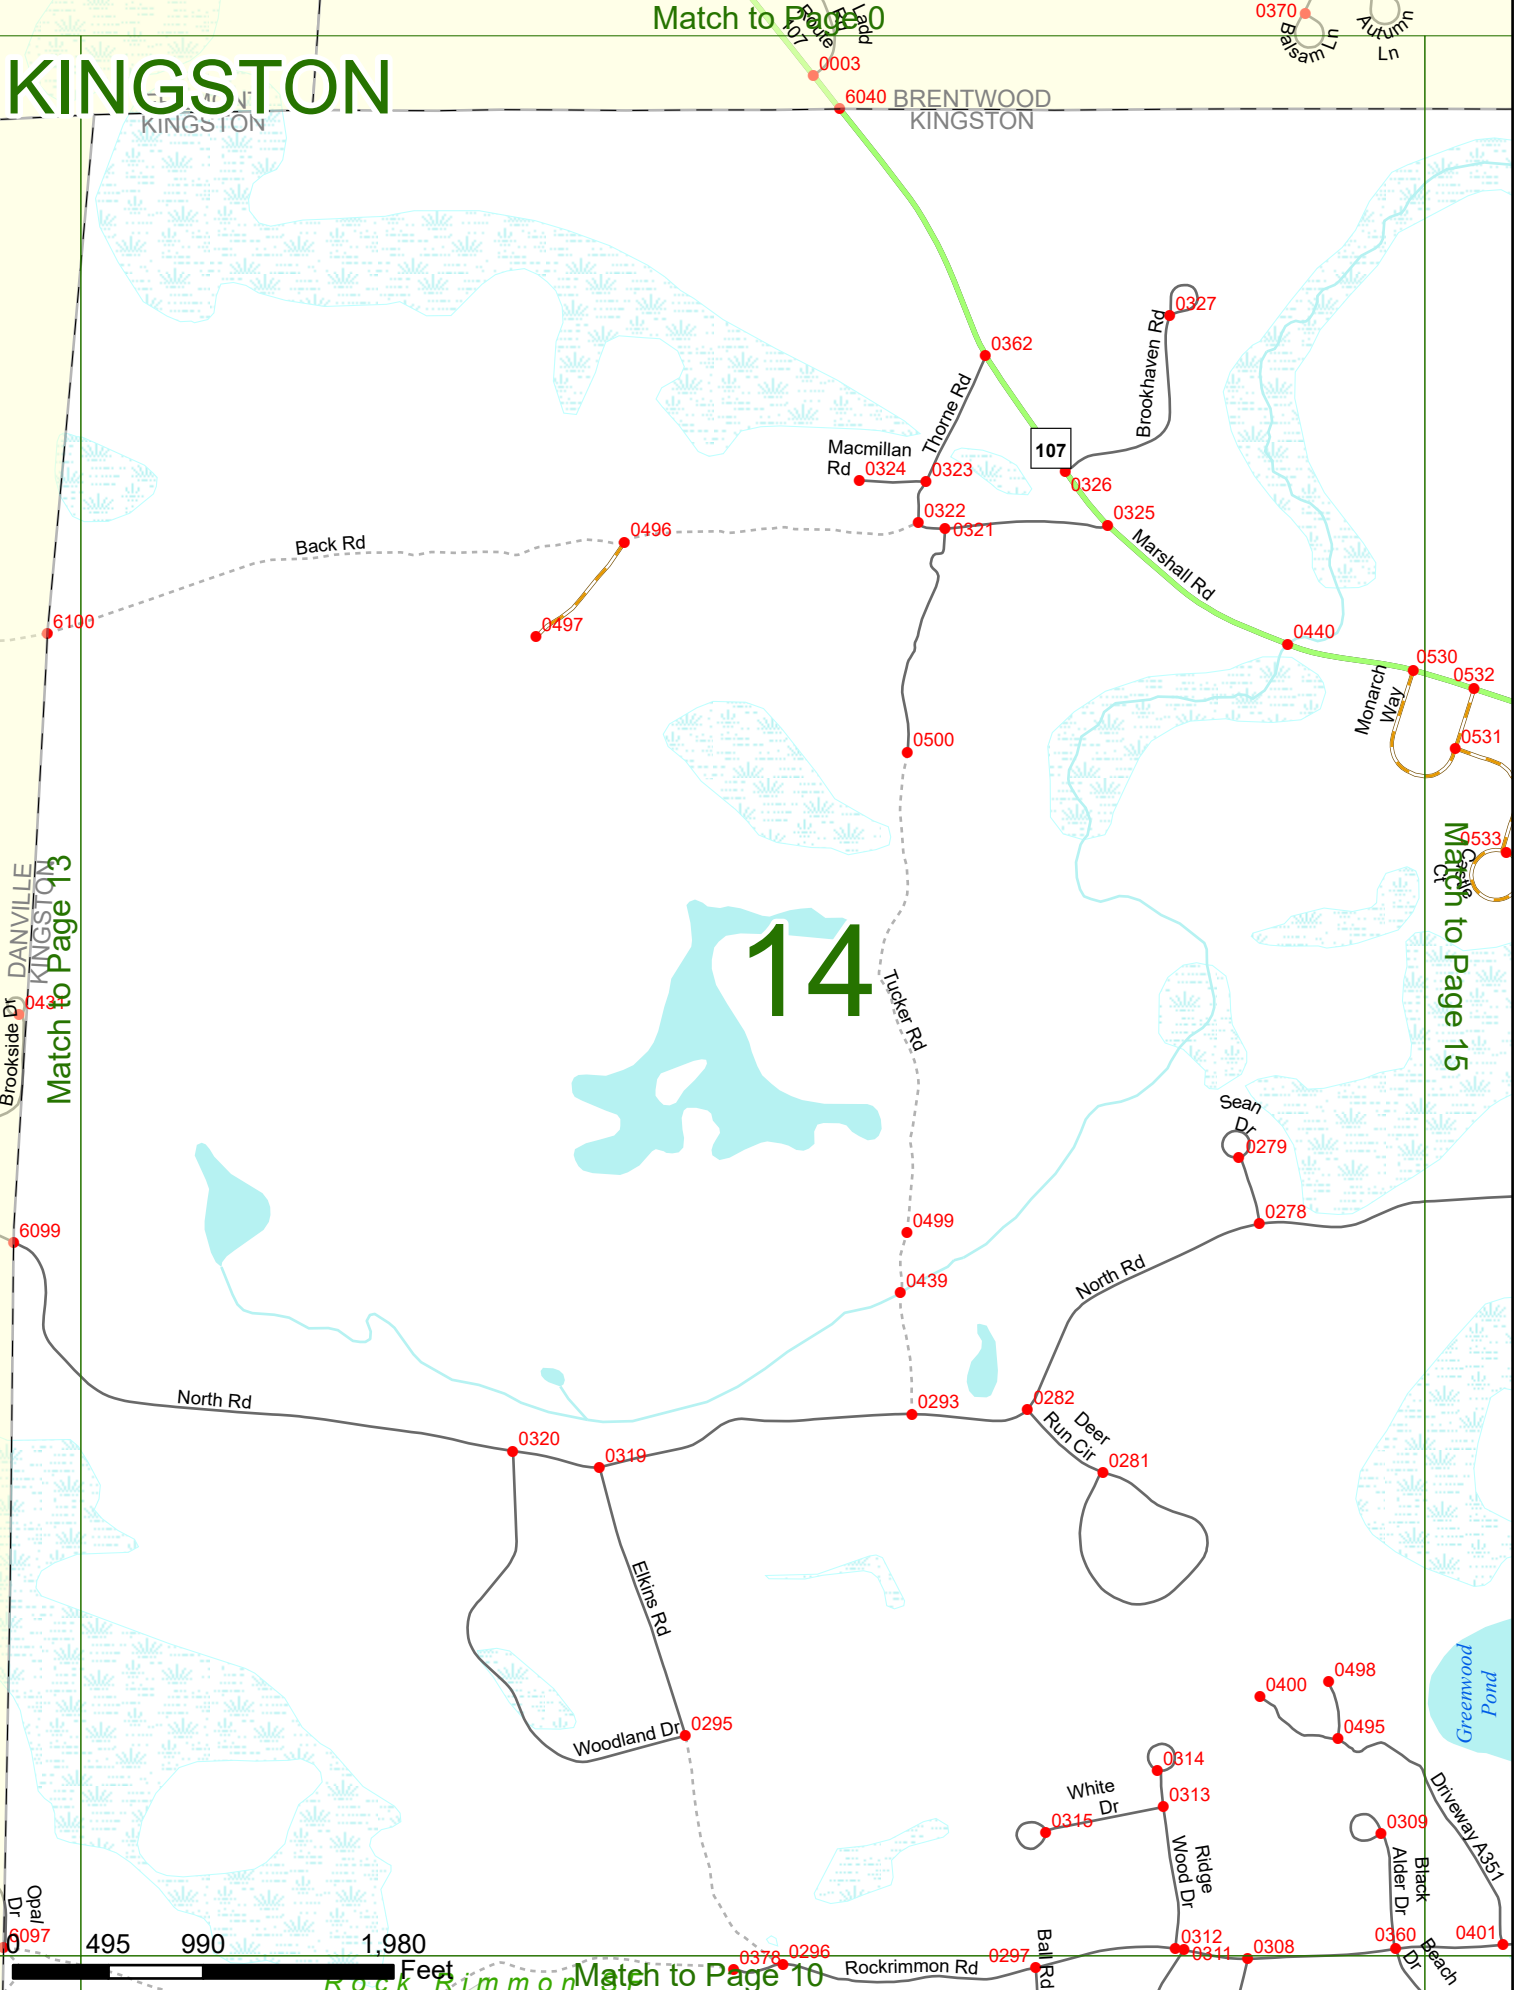

KINGSTON

Match to Page 9

0370 Balsam Ln Autumn Ln

Match to Page 13

Match to Page 15

14

Match to Page 10