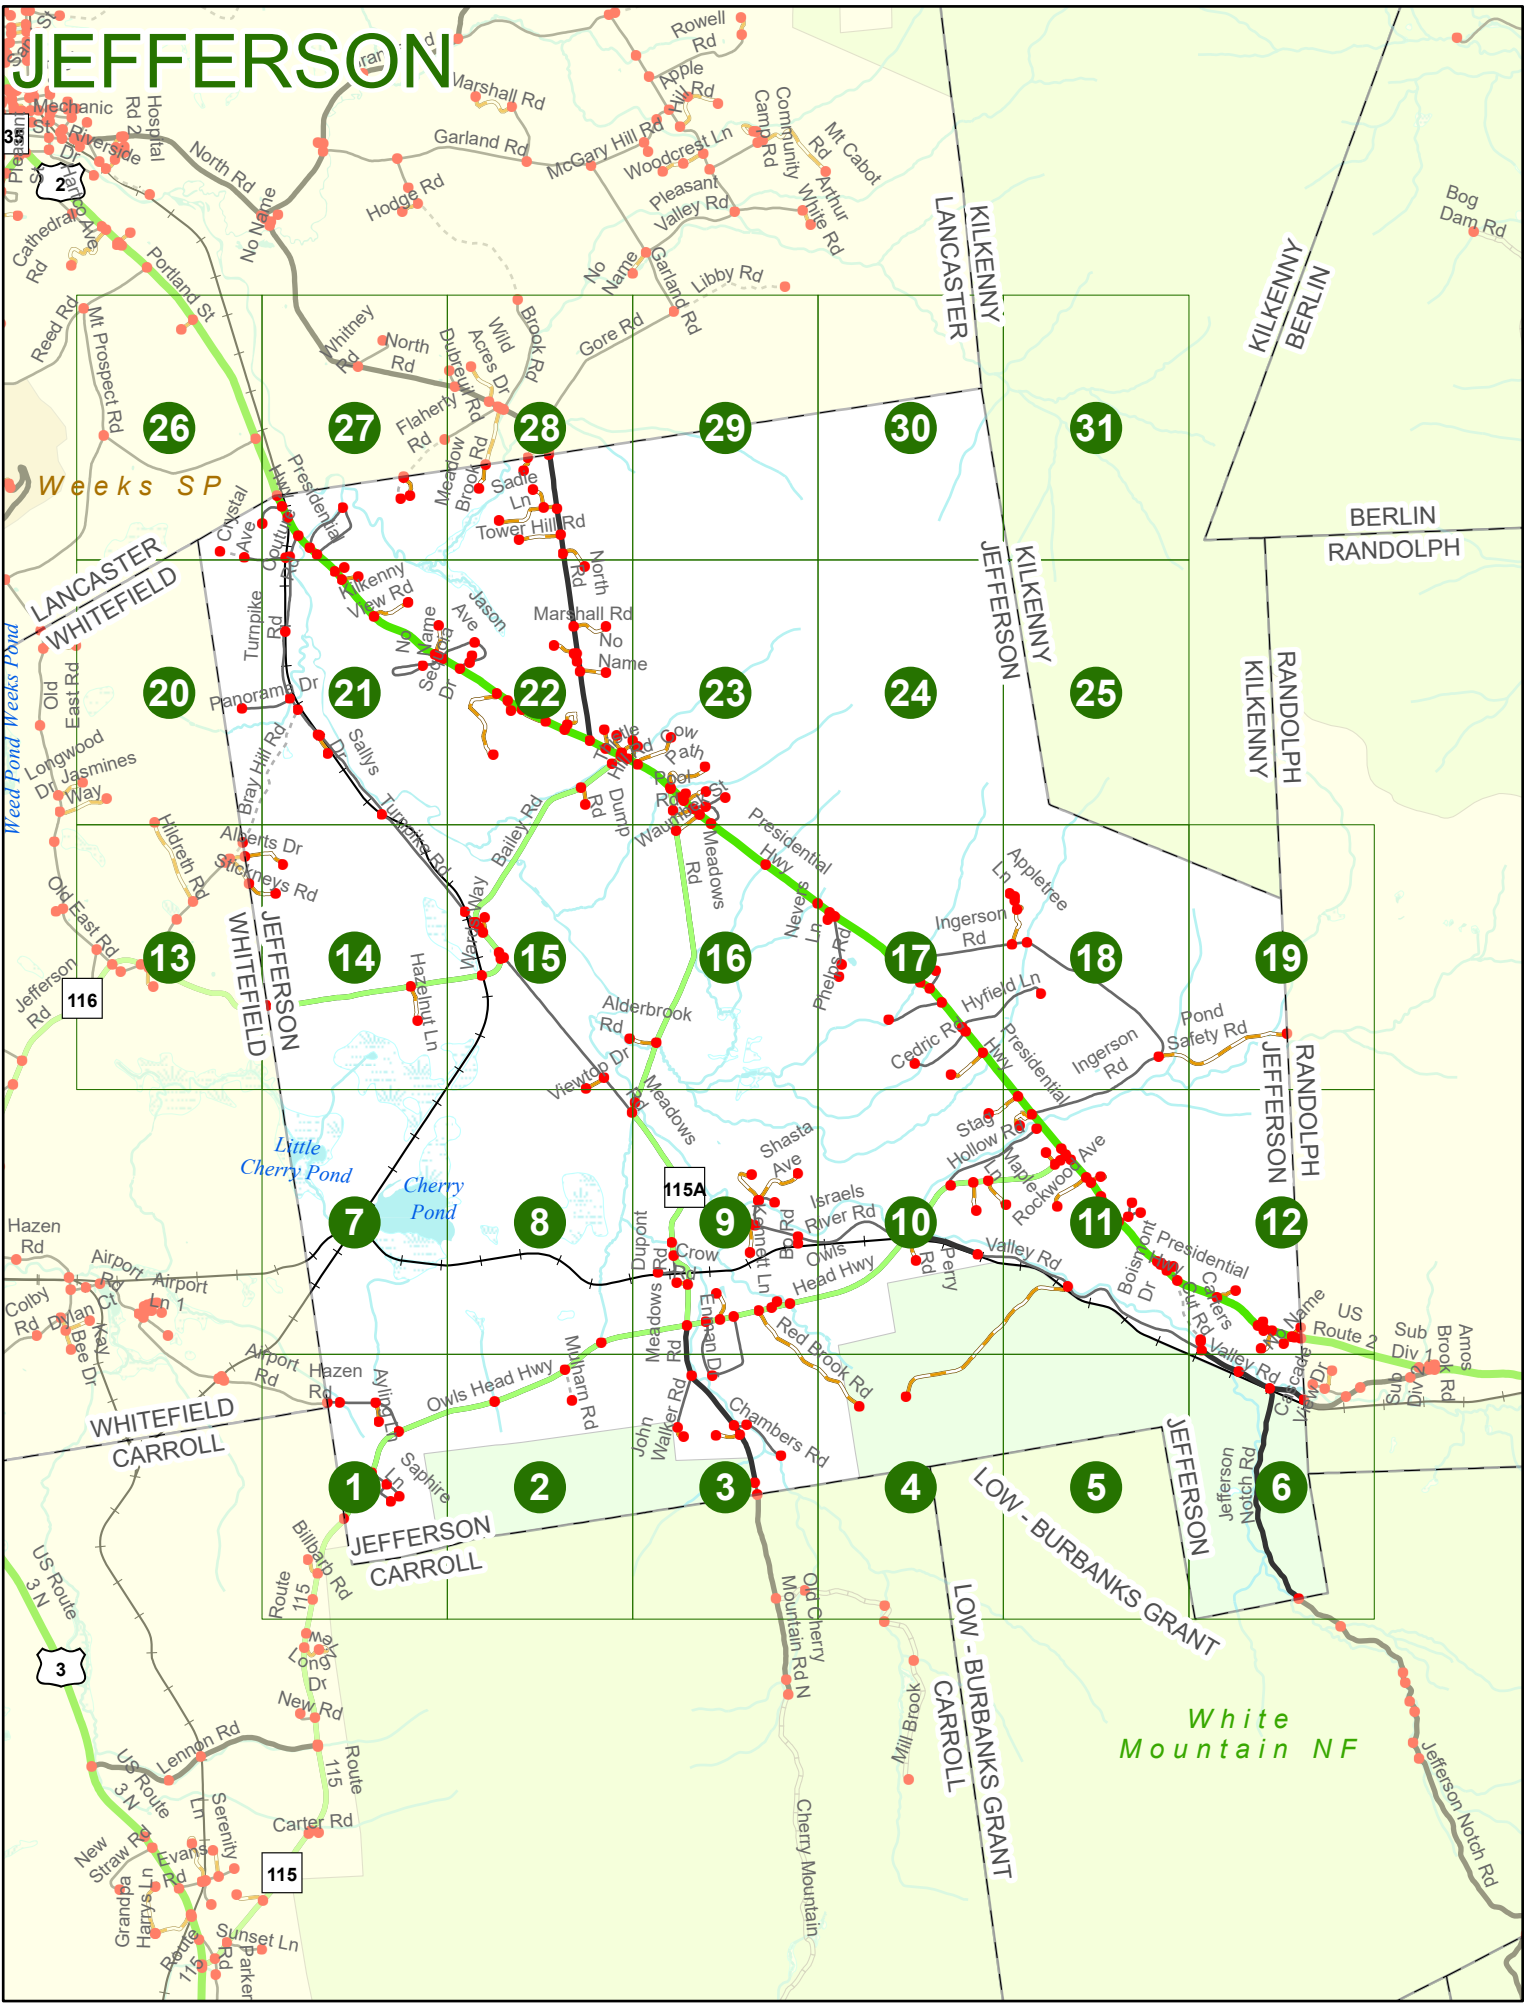

New Hampshire
DOT
 Department of Transportation

Maps and data sets are not guaranteed to be free from errors and omissions. Data is in a constant state of update and correction by various groups and agencies. Information displayed on this map is the best available at the time of publication.

2023 Nodal Reference Bookmap

LEGEND

NHDOT will accept crash locations based on the State of NH Uniform Police Traffic Accident Report.

Crash occurred on:

Option 1 Street Address
 123 Main Street

Option 2 Route No and/or Distance from NESW Intesecting Road, Bridge,
 Street name Intersecting Street Town/County line
 Main Street 500 E Oak Street

Option 3 First Node Distance from First Node Second Node
 515 212 632

Option 4 Route No and/or Mile Marker on Interstate Only NESW Mile (Marker)
 Street name
 189S 700 feet S 36.8

Option 3 – Example

Street Name Loudon Road
First Node 803
Distance from First Node 318 Ft
Second Node 813