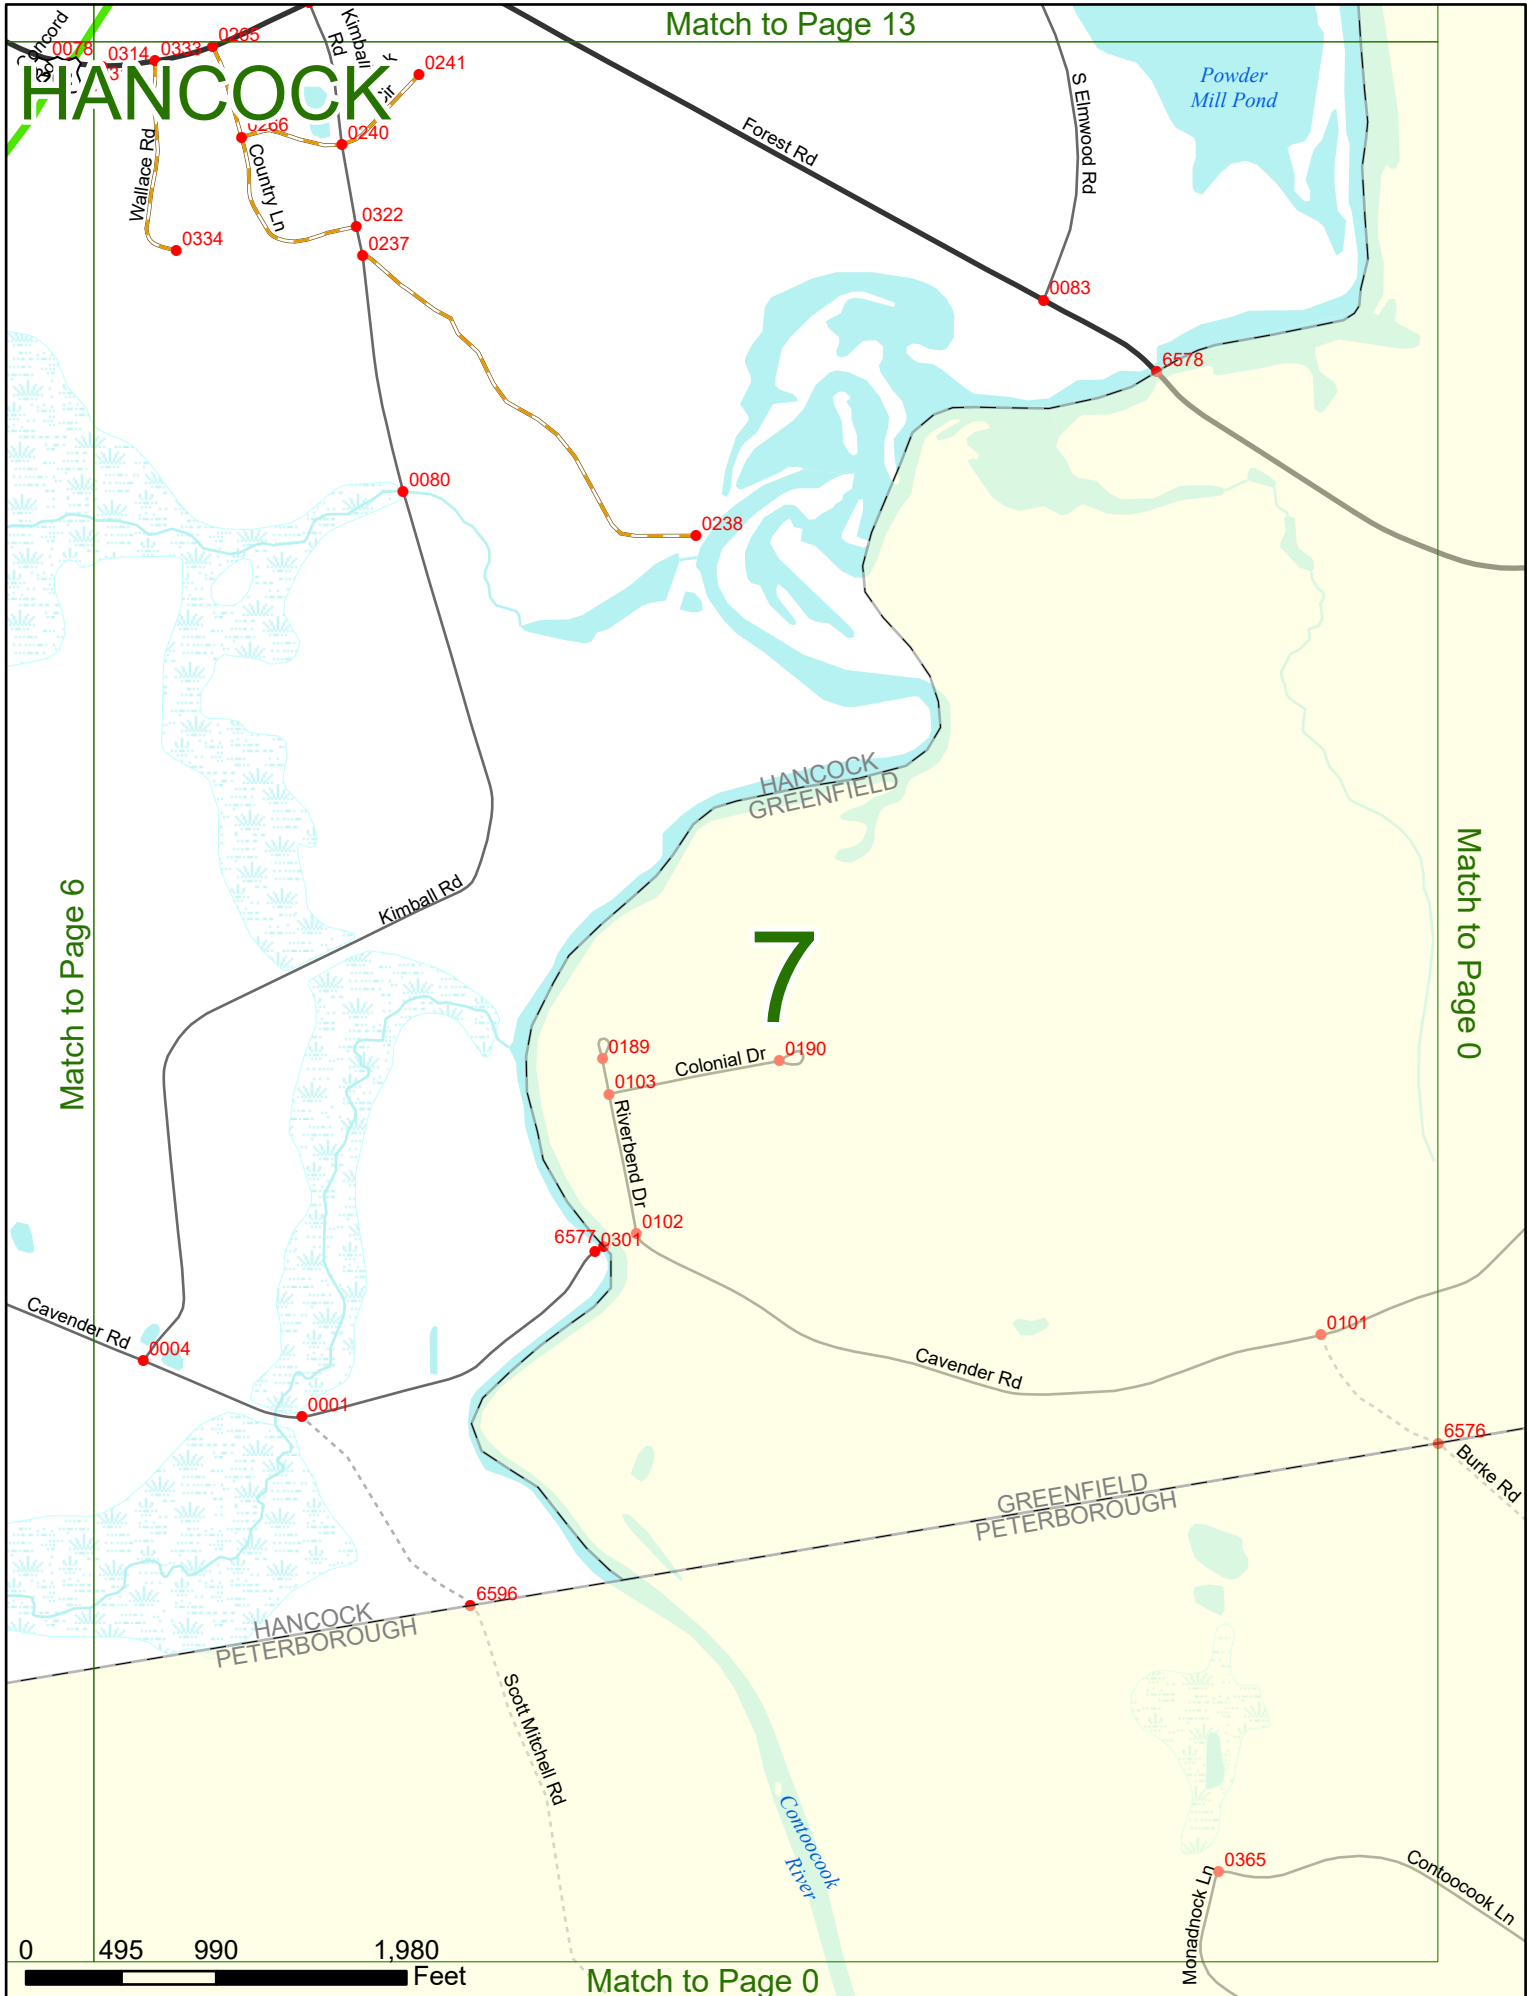

Match to Page 13

HANCOCK

Powder Mill Pond

Forest Rd

S Elmwood Rd

Wallace Rd

Country Ln

Kimball Rd

0334

0333

0332

0240

0322

0237

0080

0238

0083

6578

HANCOCK GREENFIELD

7

0189

0103

Colonial Dr 0190

Riverbend Dr

6577

0301

0102

Cavender Rd

0004

0001

Cavender Rd

0101

6576

Burke Rd

HANCOCK PETERBOROUGH

GREENFIELD PETERBOROUGH

Scott Mitchell Rd

6596

Contoocook River

Monadnock Ln

0365

Contoocook Ln

Match to Page 6

Match to Page 0

0 495 990 1,980 Feet

Match to Page 0