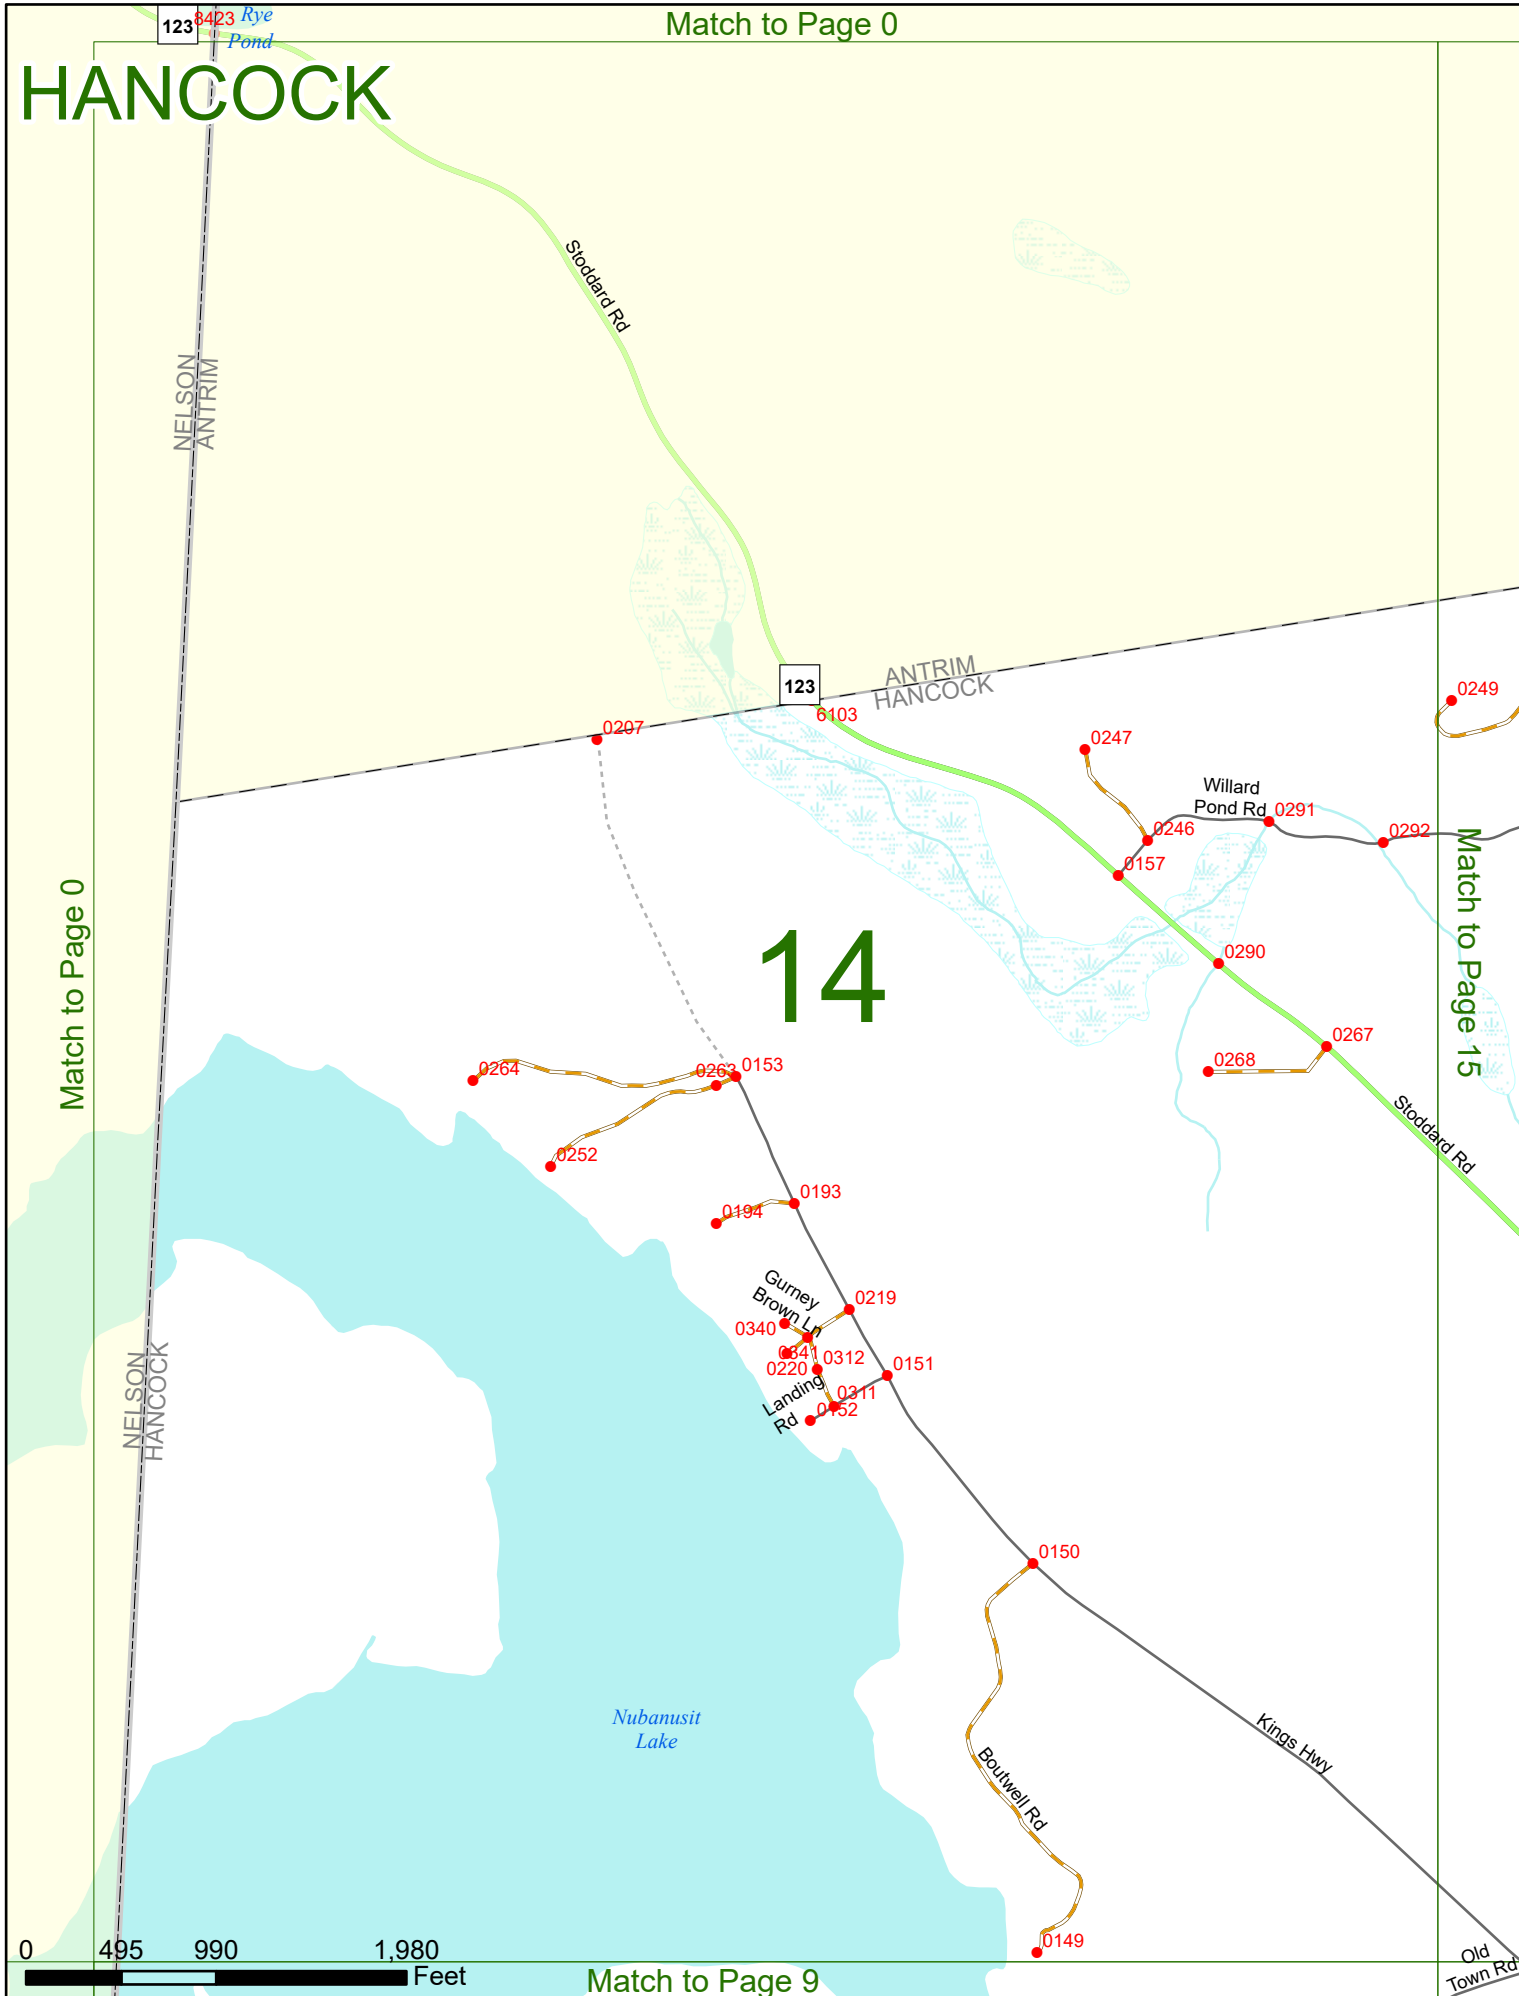

Old Town Rd

Nubanusit Lake

0 495 990 1,980 Feet