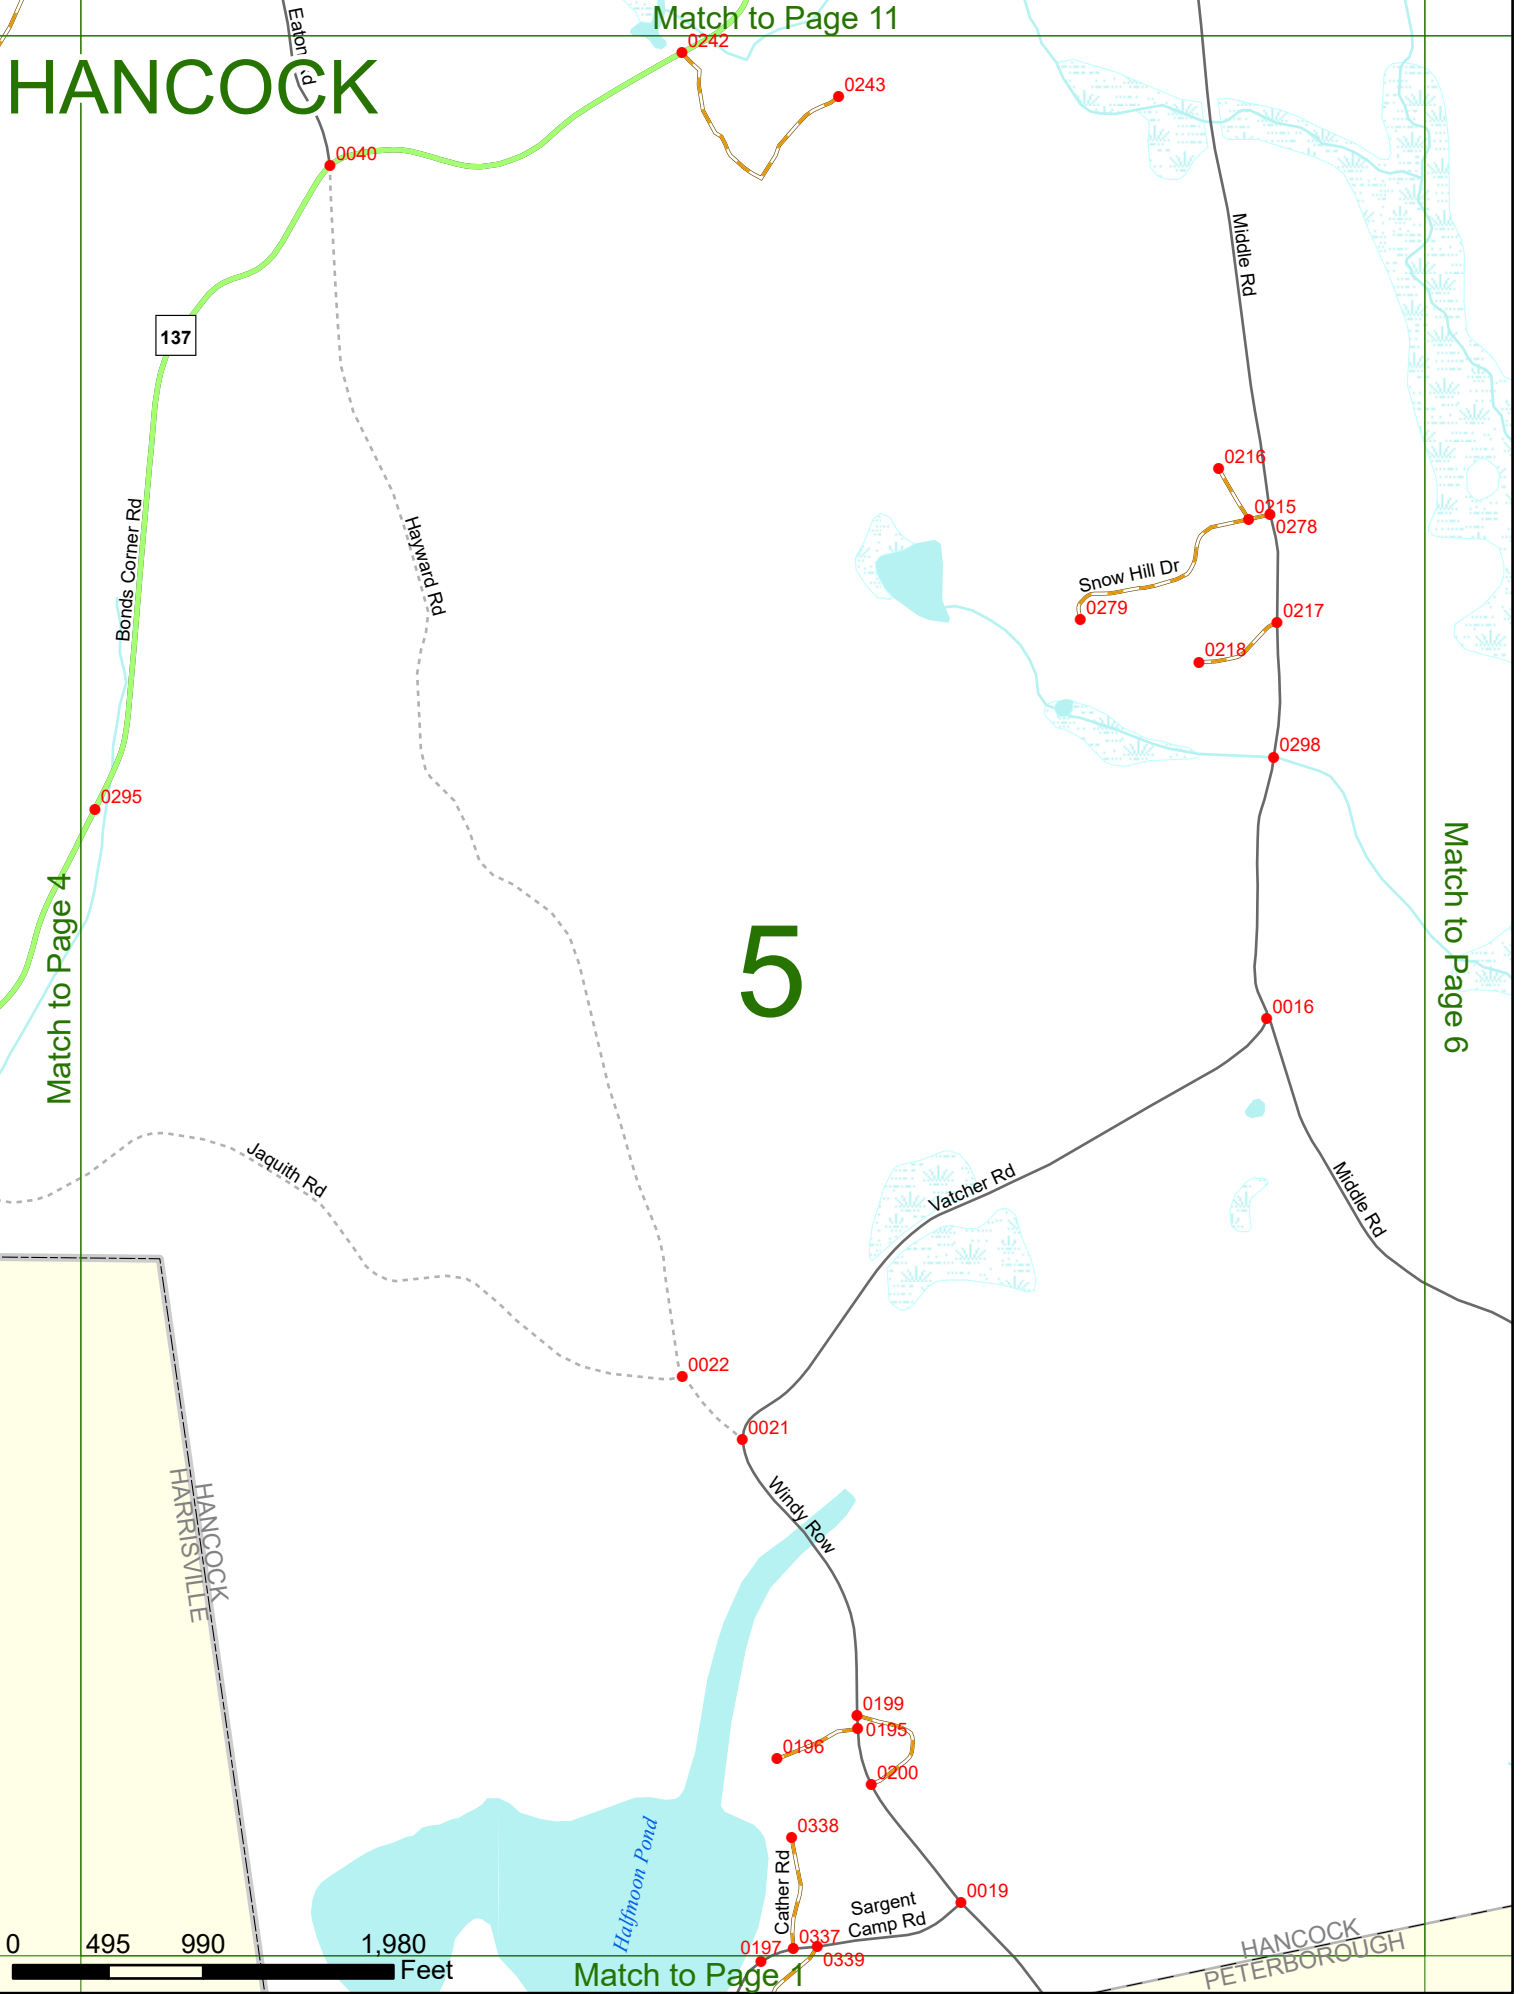

HANCOCK

Match to Page 11

Match to Page 4

Match to Page 6

5

Match to Page 1

137

Bonds Corner Rd

Eaton Rd

Hayward Rd

Middle Rd

Snow Hill Dr

Jaquith Rd

Vatcher Rd

Middle Rd

HANCOCK
HARRISVILLE

Windy Row

Halfmoon Pond

Sargent
Camp Rd

HANCOCK
PETERBOROUGH