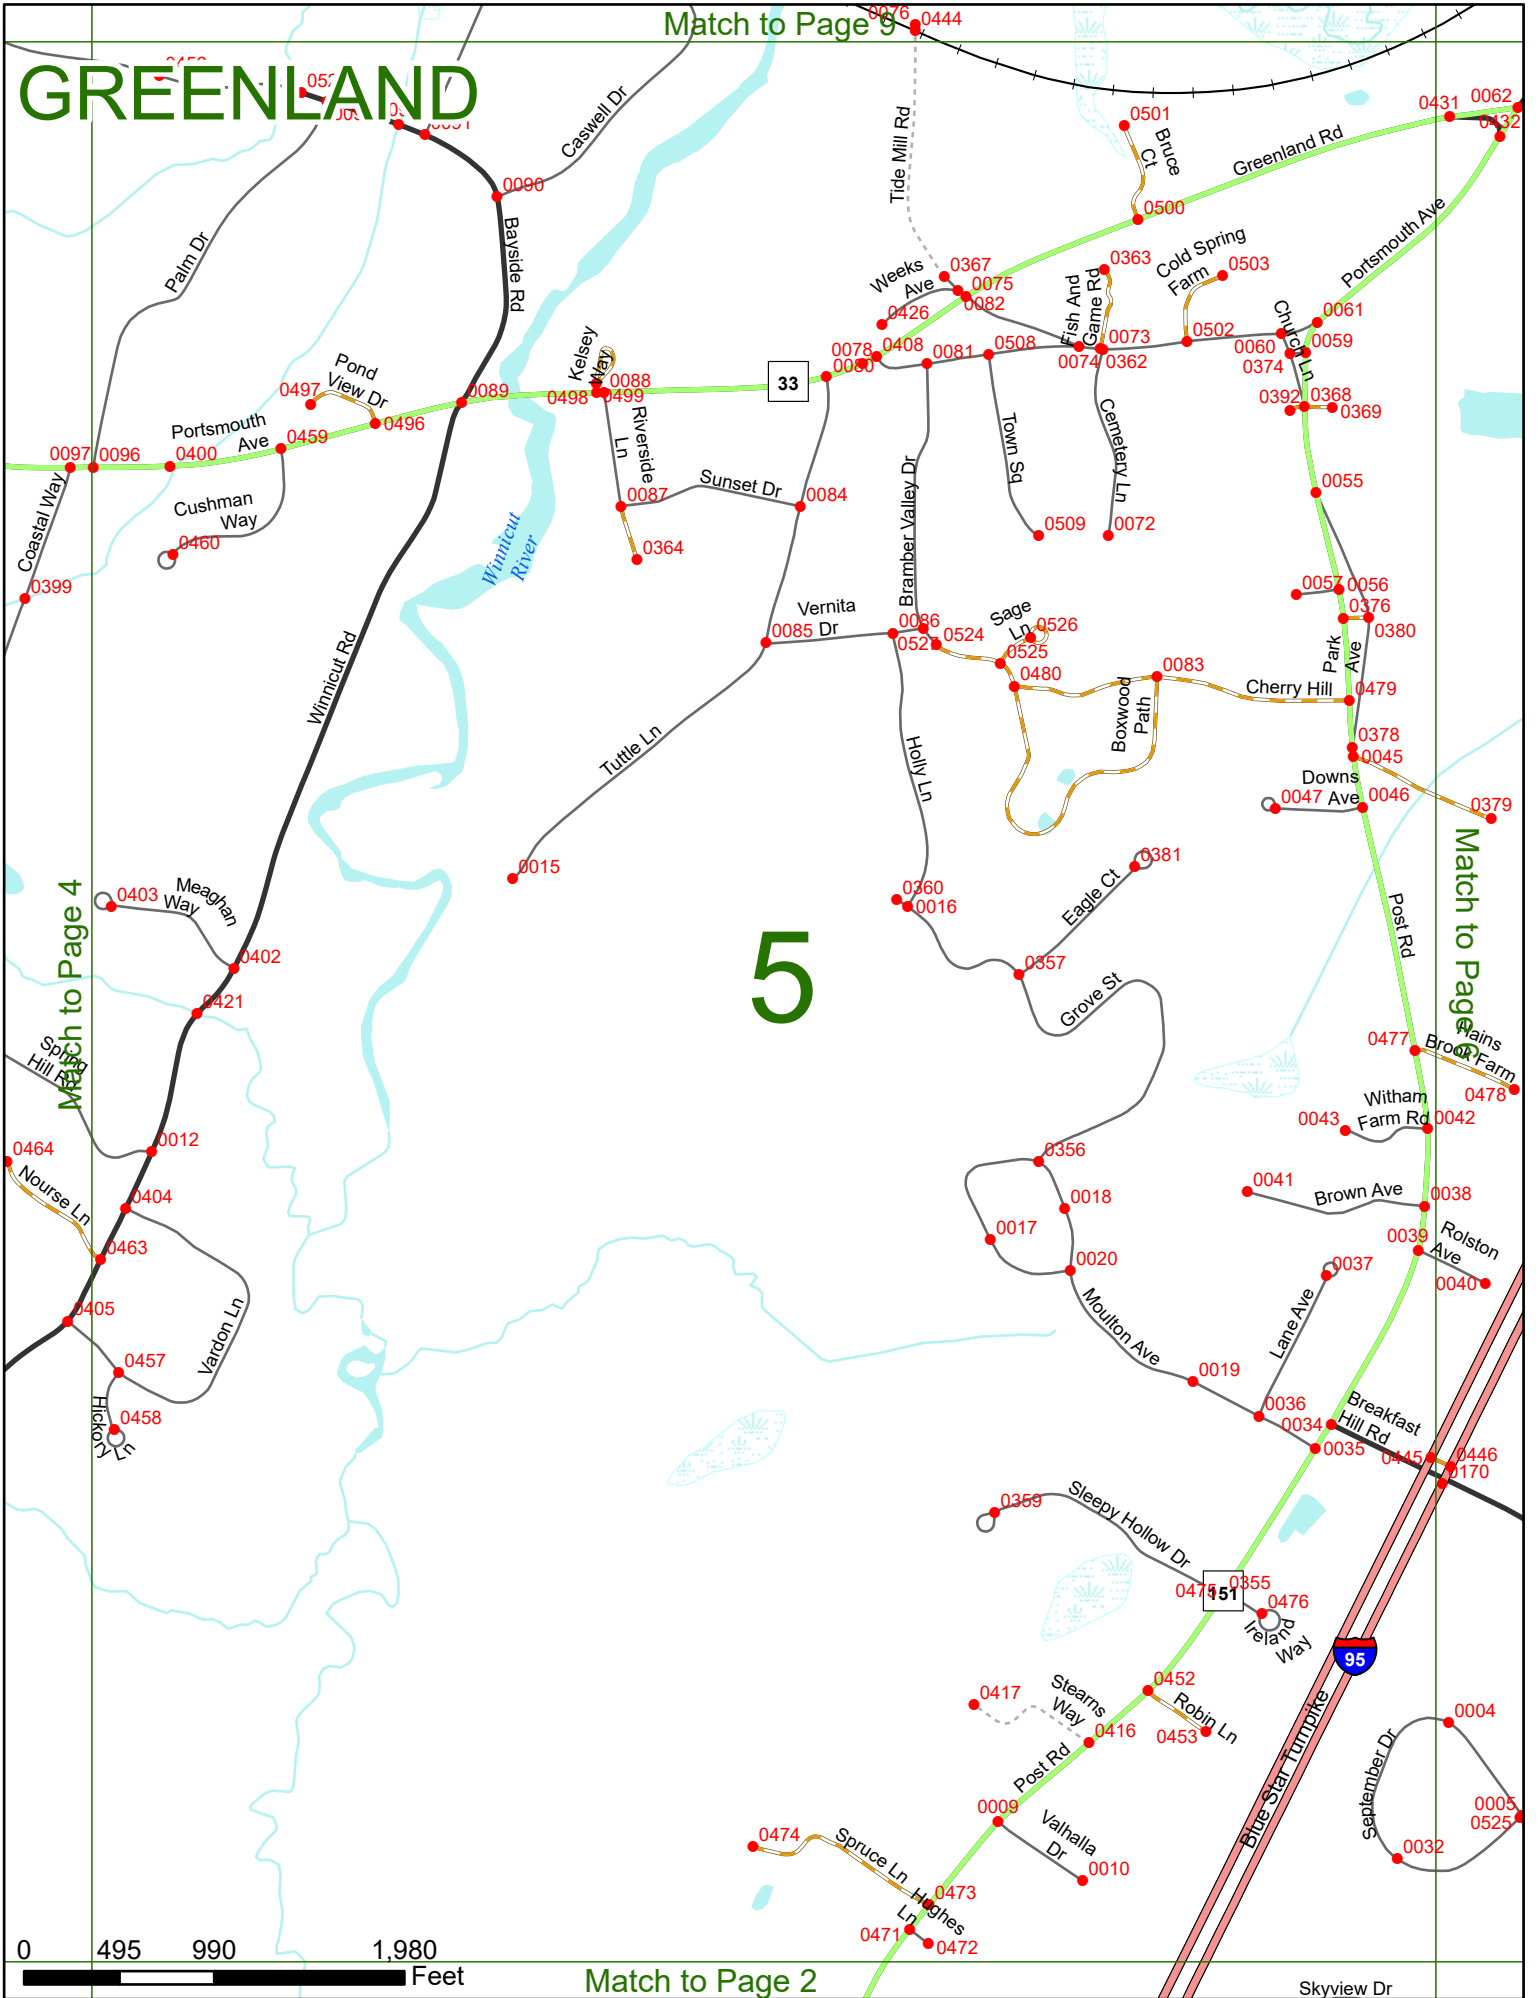

GREENLAND

Match to Page 9

Match to Page 4

Match to Page 6

5

Match to Page 2

0 495 990 1,980 Feet