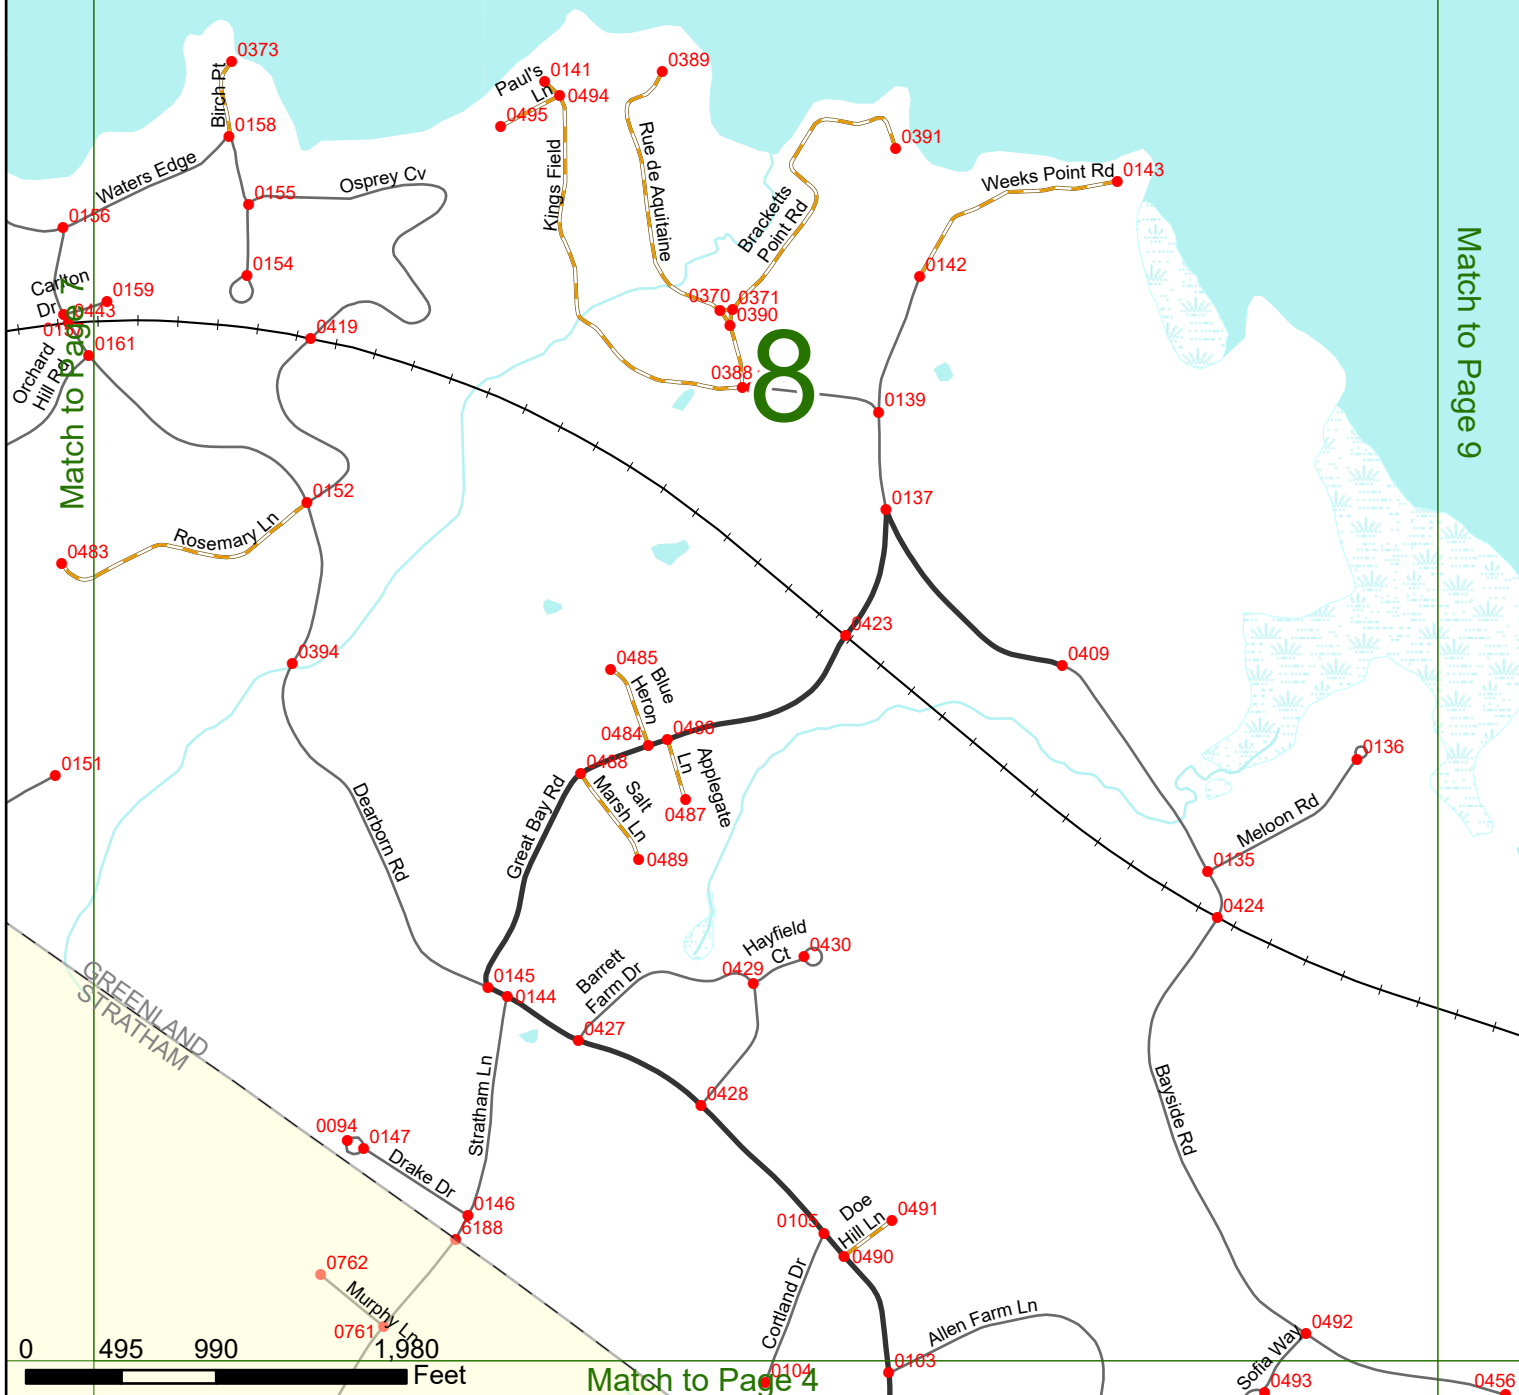

2023 Nodal Reference Bookmap

LEGEND

NHDOT will accept crash locations based on the State of NH Uniform Police Traffic Accident Report.

Crash occurred on:

Option 1 Street Address
 123 Main Street

Option 2 Route No and/or Distance from NESW Intesecting Road, Bridge,
 Street name Intersecting Street Town/County line
 Main Street 500 E Oak Street

Option 3 First Node Distance from First Node Second Node
 515 212 632

Option 4 Route No and/or Mile Marker on Interstate Only NESW Mile (Marker)
 Street name
 189S 700 feet S 36.8

Option 3 – Example

Street Name Loudon Road
First Node 803
Distance from First Node 318 Ft
Second Node 813

GREENLAND

7

GREENLAND

NEWINGTON
GREENLAND

Great Bay

Match to Page 9

Match to Page 7

Match to Page 4