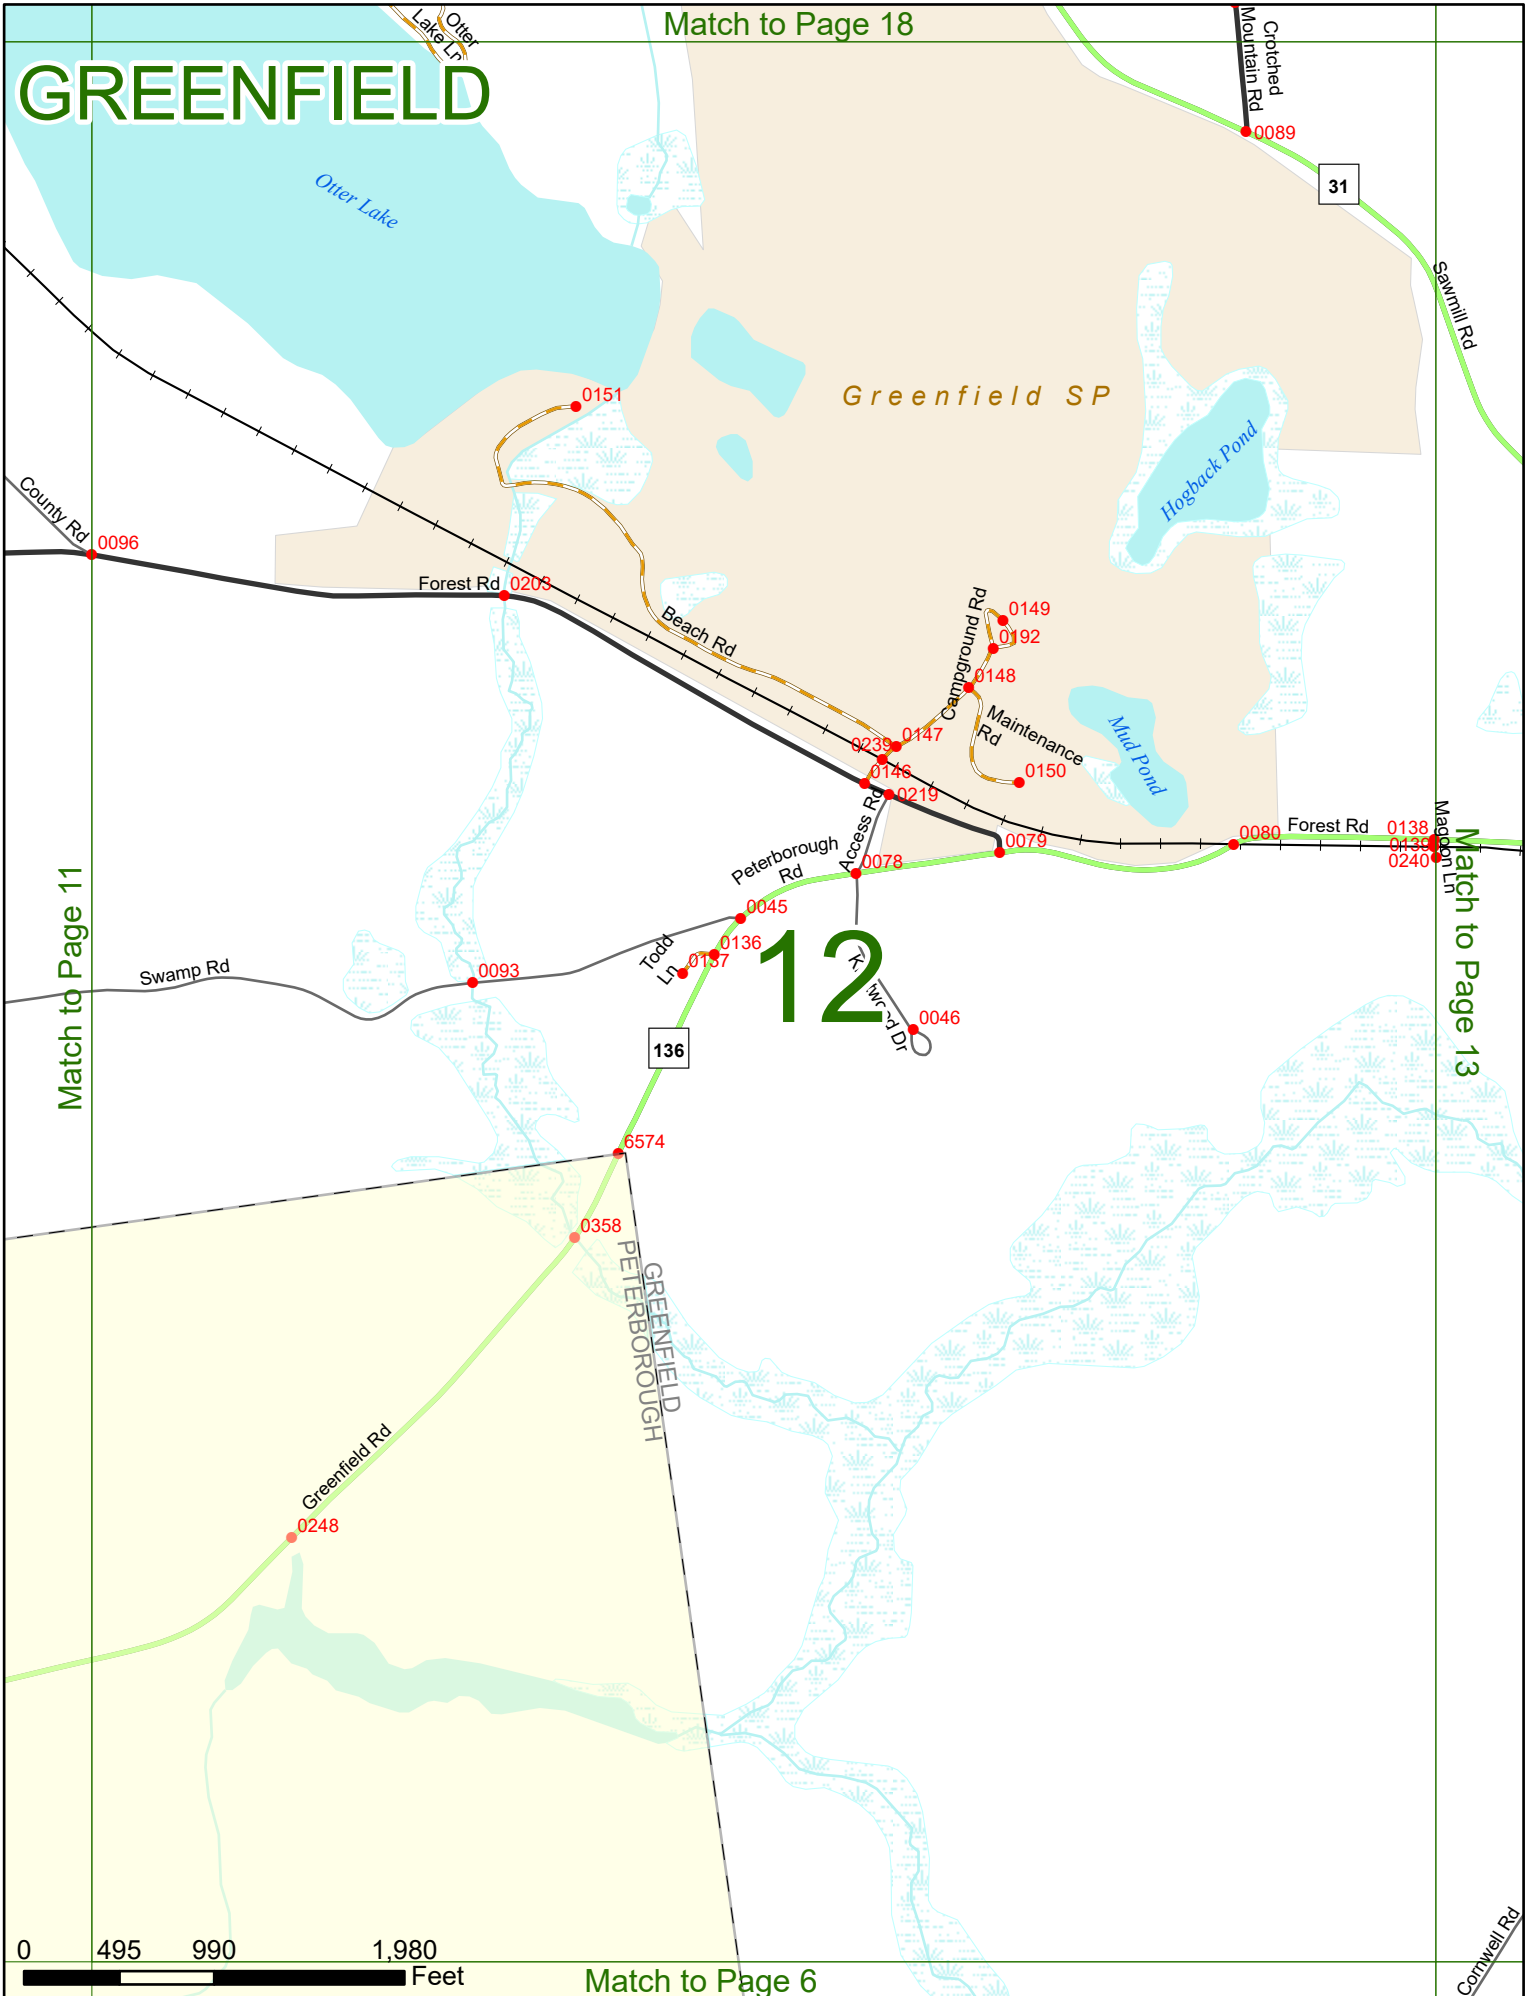

12

0 495 990 1,980 Feet

Match to Page 6

Cornwell Rd

Match to Page 19

GREENFIELD

Greenfield SP

Match to Page 14