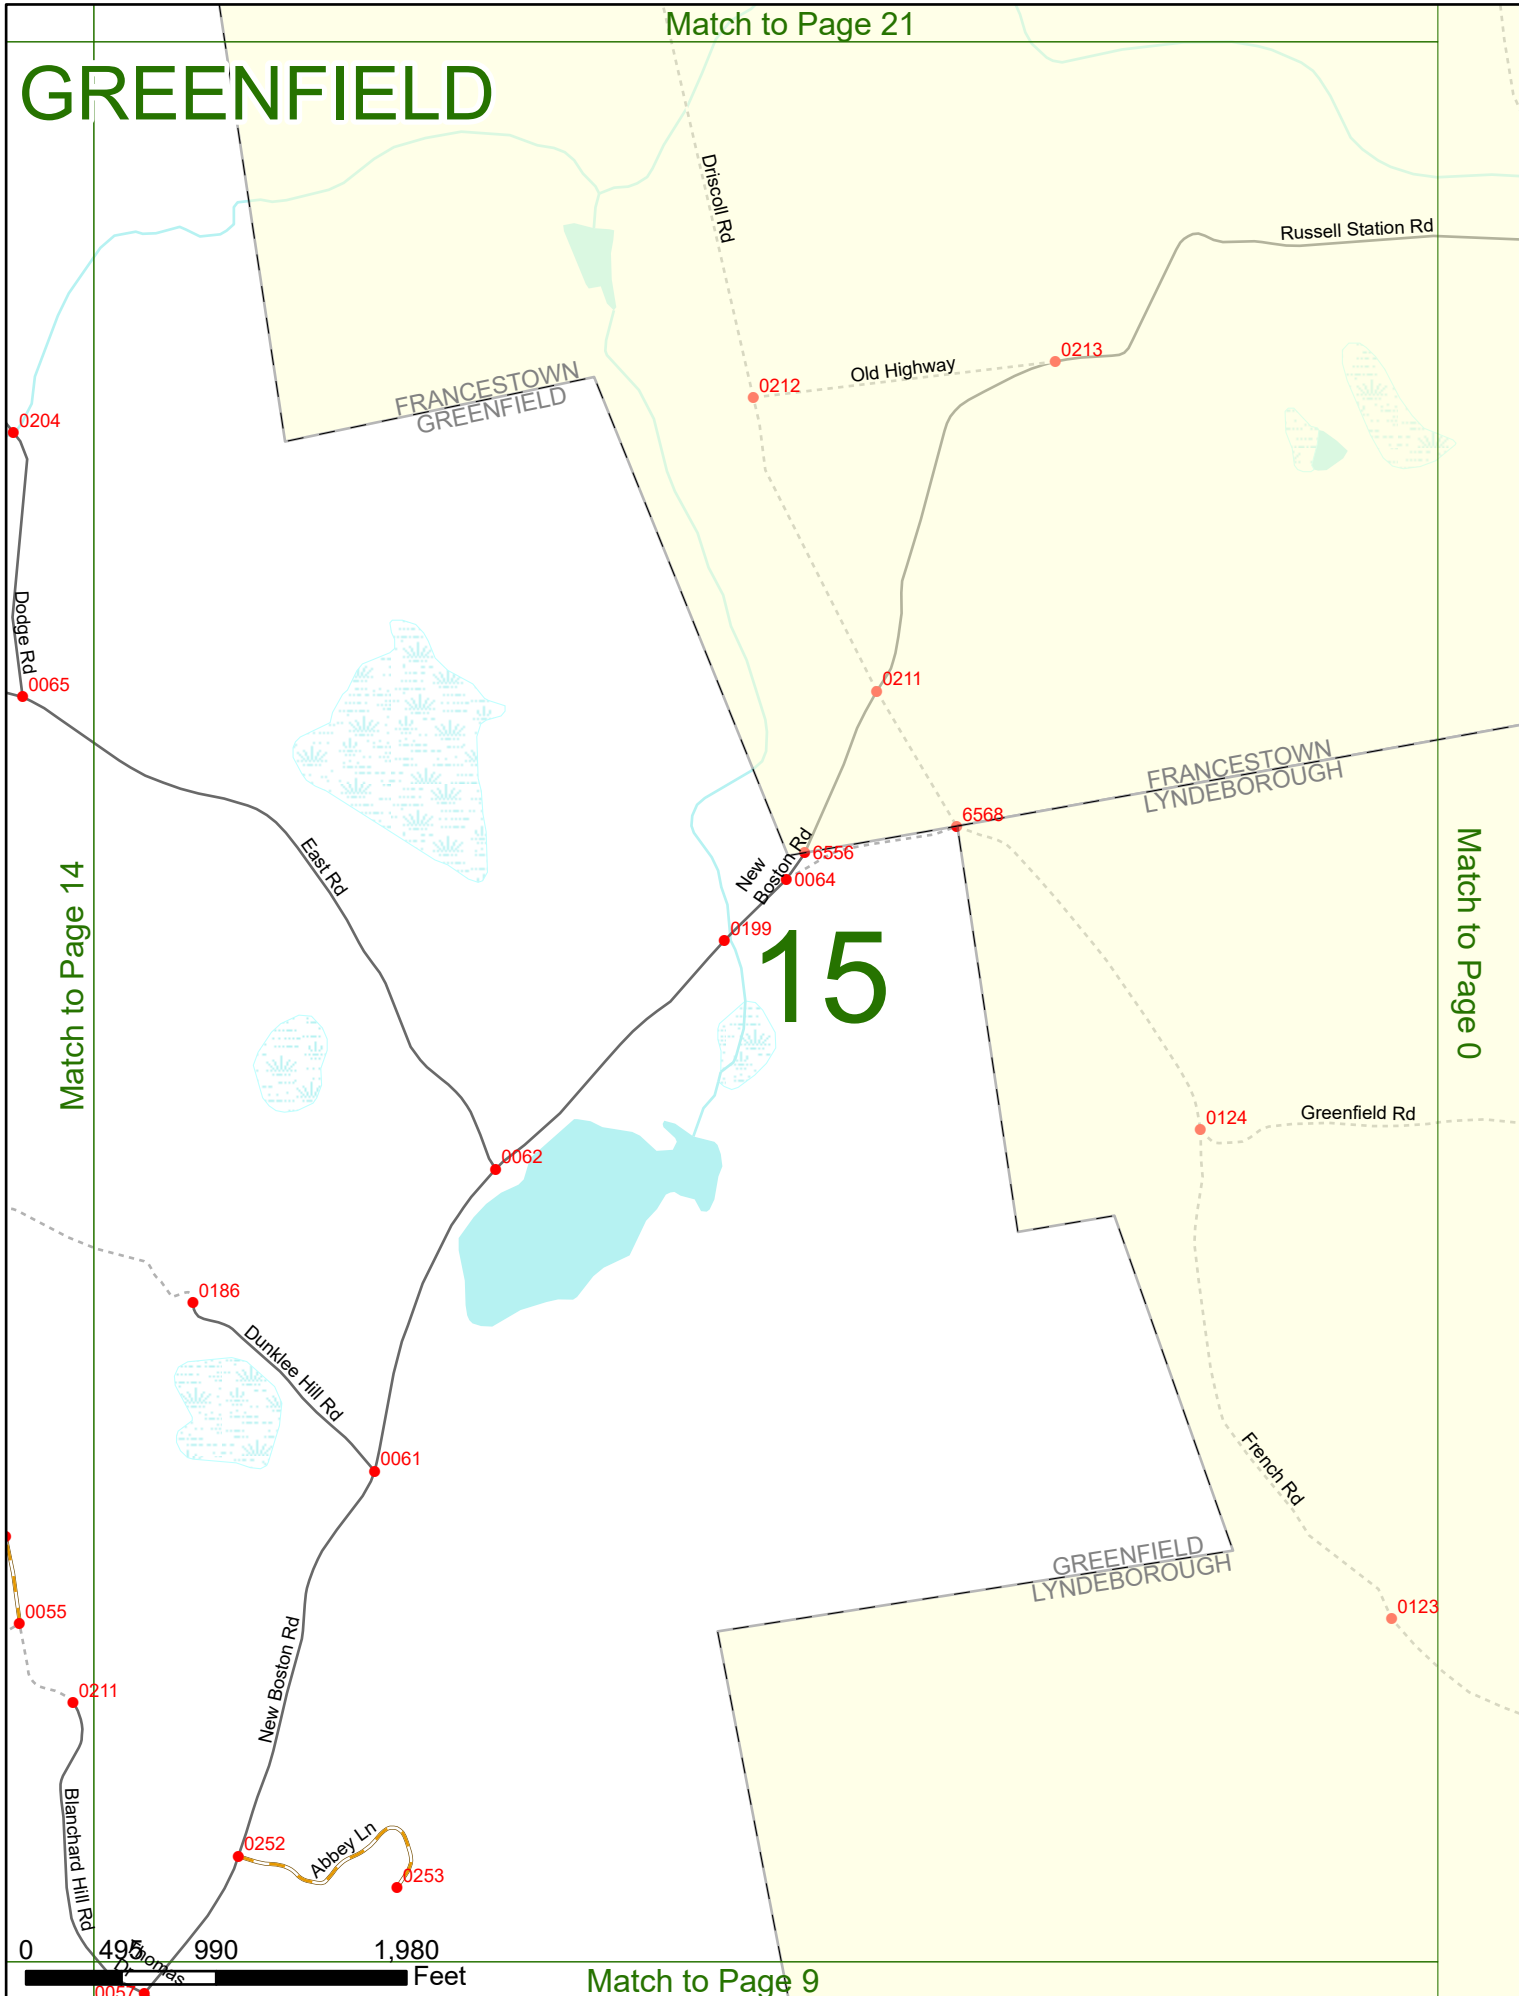

GREENFIELD

Match to Page 14

Match to Page 0

15

Match to Page 9