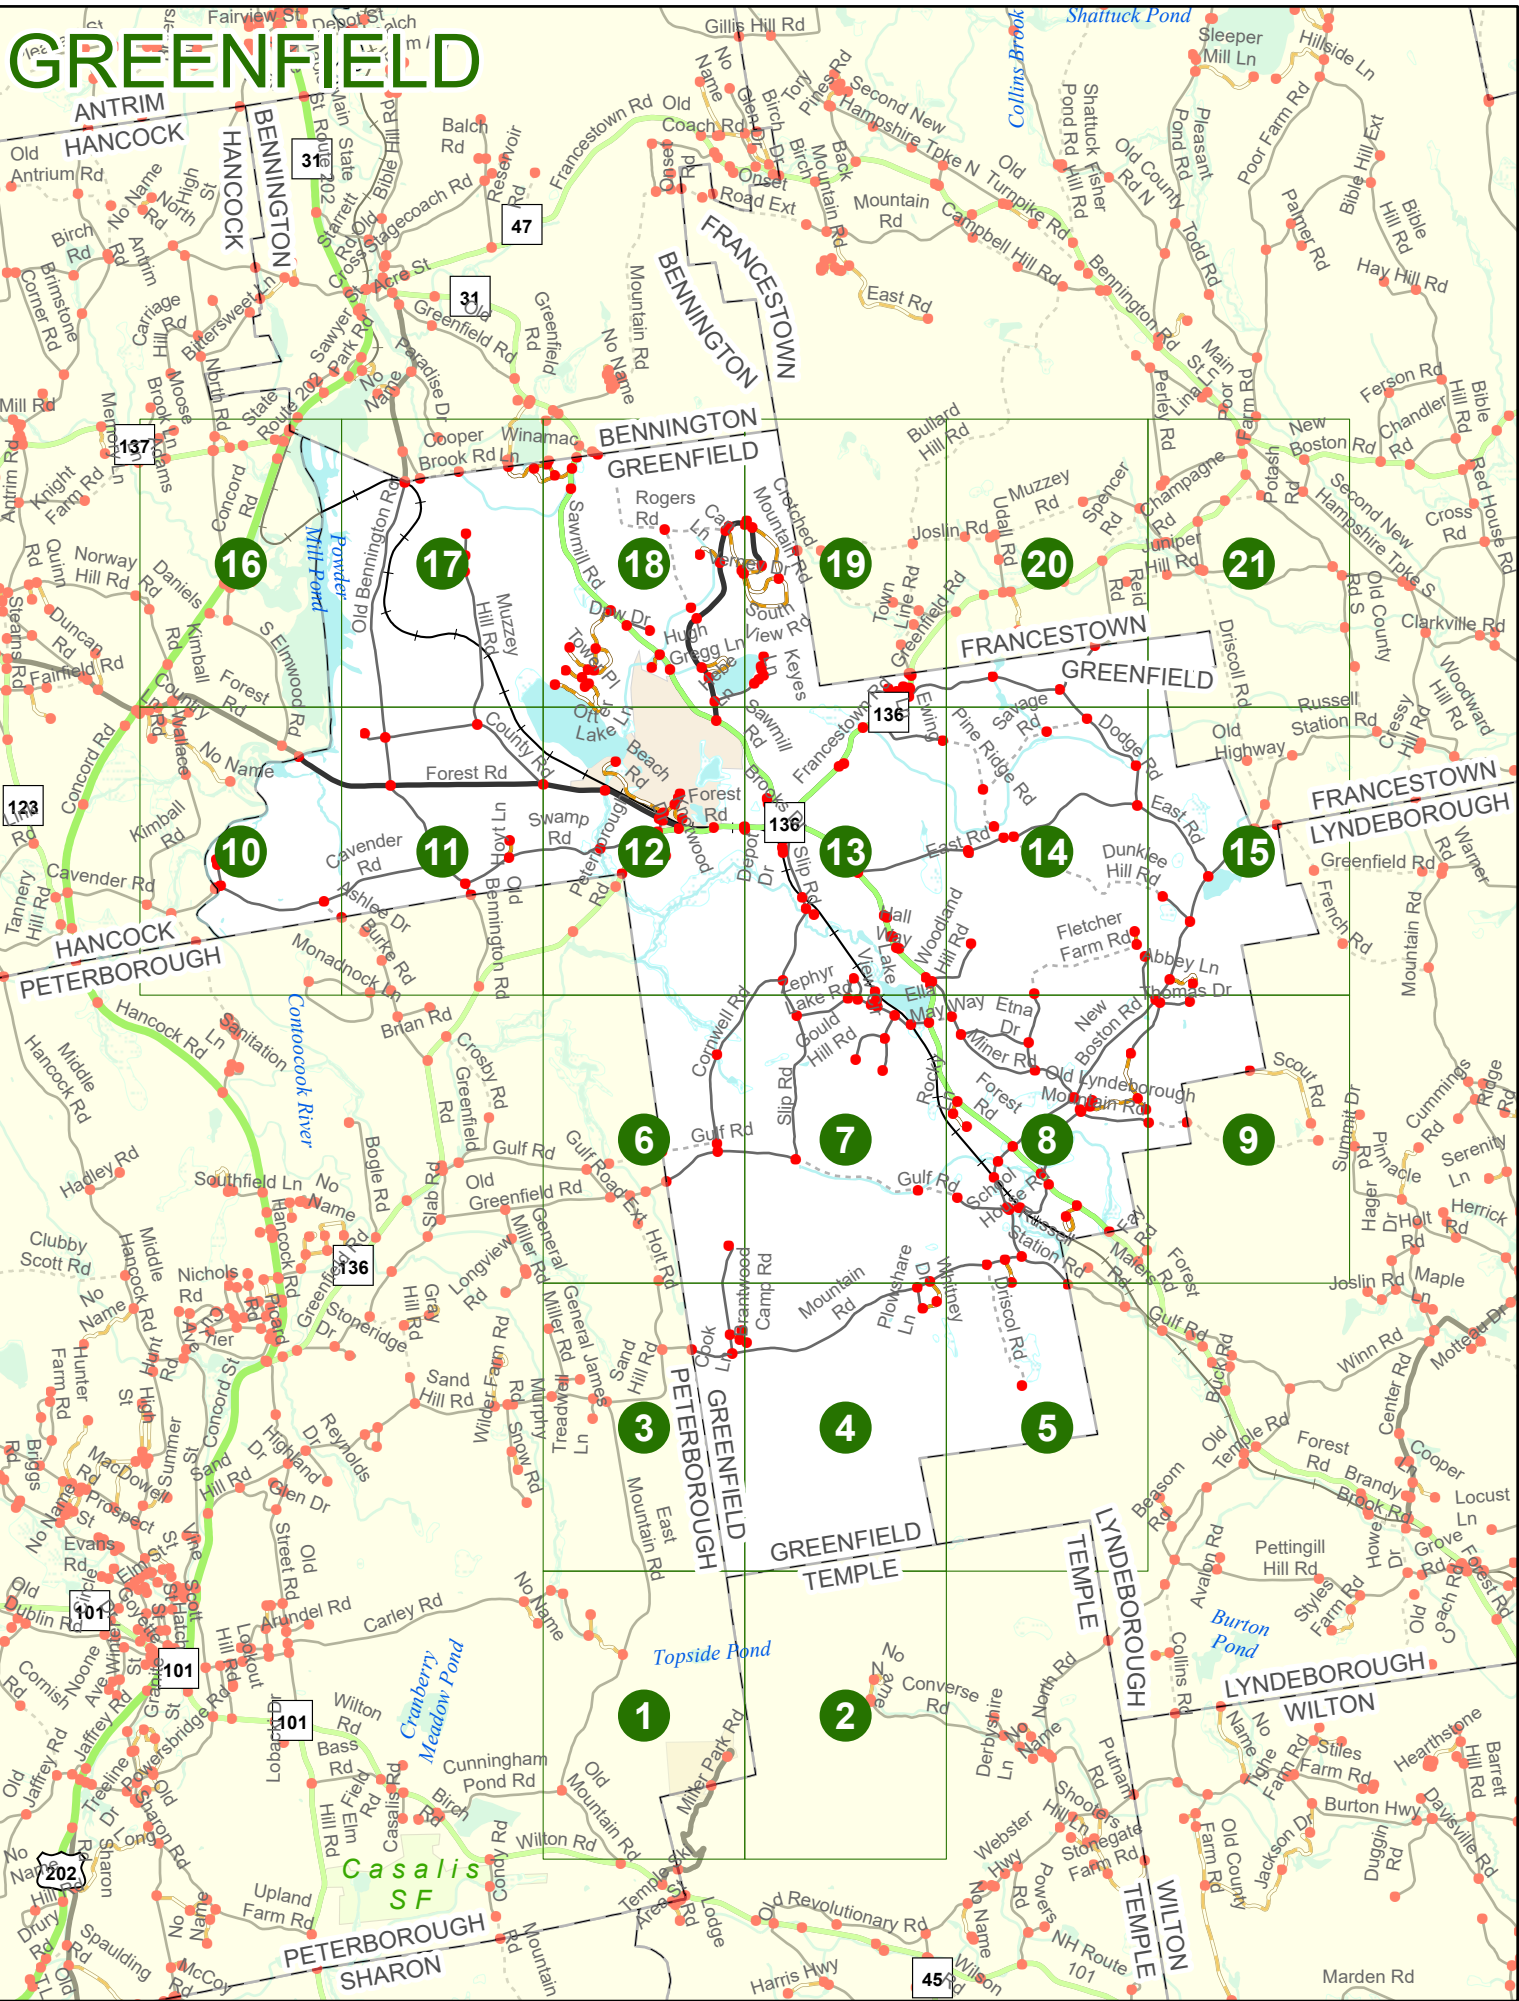

New Hampshire
DOT
 Department of Transportation

Maps and data sets are not guaranteed to be free from errors and omissions. Data is in a constant state of update and correction by various groups and agencies. Information displayed on this map is the best available at the time of publication.

2023 Nodal Reference Bookmap

LEGEND

NHDOT will accept crash locations based on the State of NH Uniform Police Traffic Accident Report.

Crash occurred on:

Option 1 Street Address
 123 Main Street

Option 2 Route No and/or Distance from NESW Intesecting Road, Bridge,
 Street name Intersecting Street Town/County line
 Main Street 500 E Oak Street

Option 3 First Node Distance from First Node Second Node
 515 212 632

Option 4 Route No and/or Mile Marker on Interstate Only NESW Mile (Marker)
 Street name
 189S 700 feet S 36.8

Option 3 – Example

Street Name Loudon Road
First Node 803
Distance from First Node 318 Ft
Second Node 813