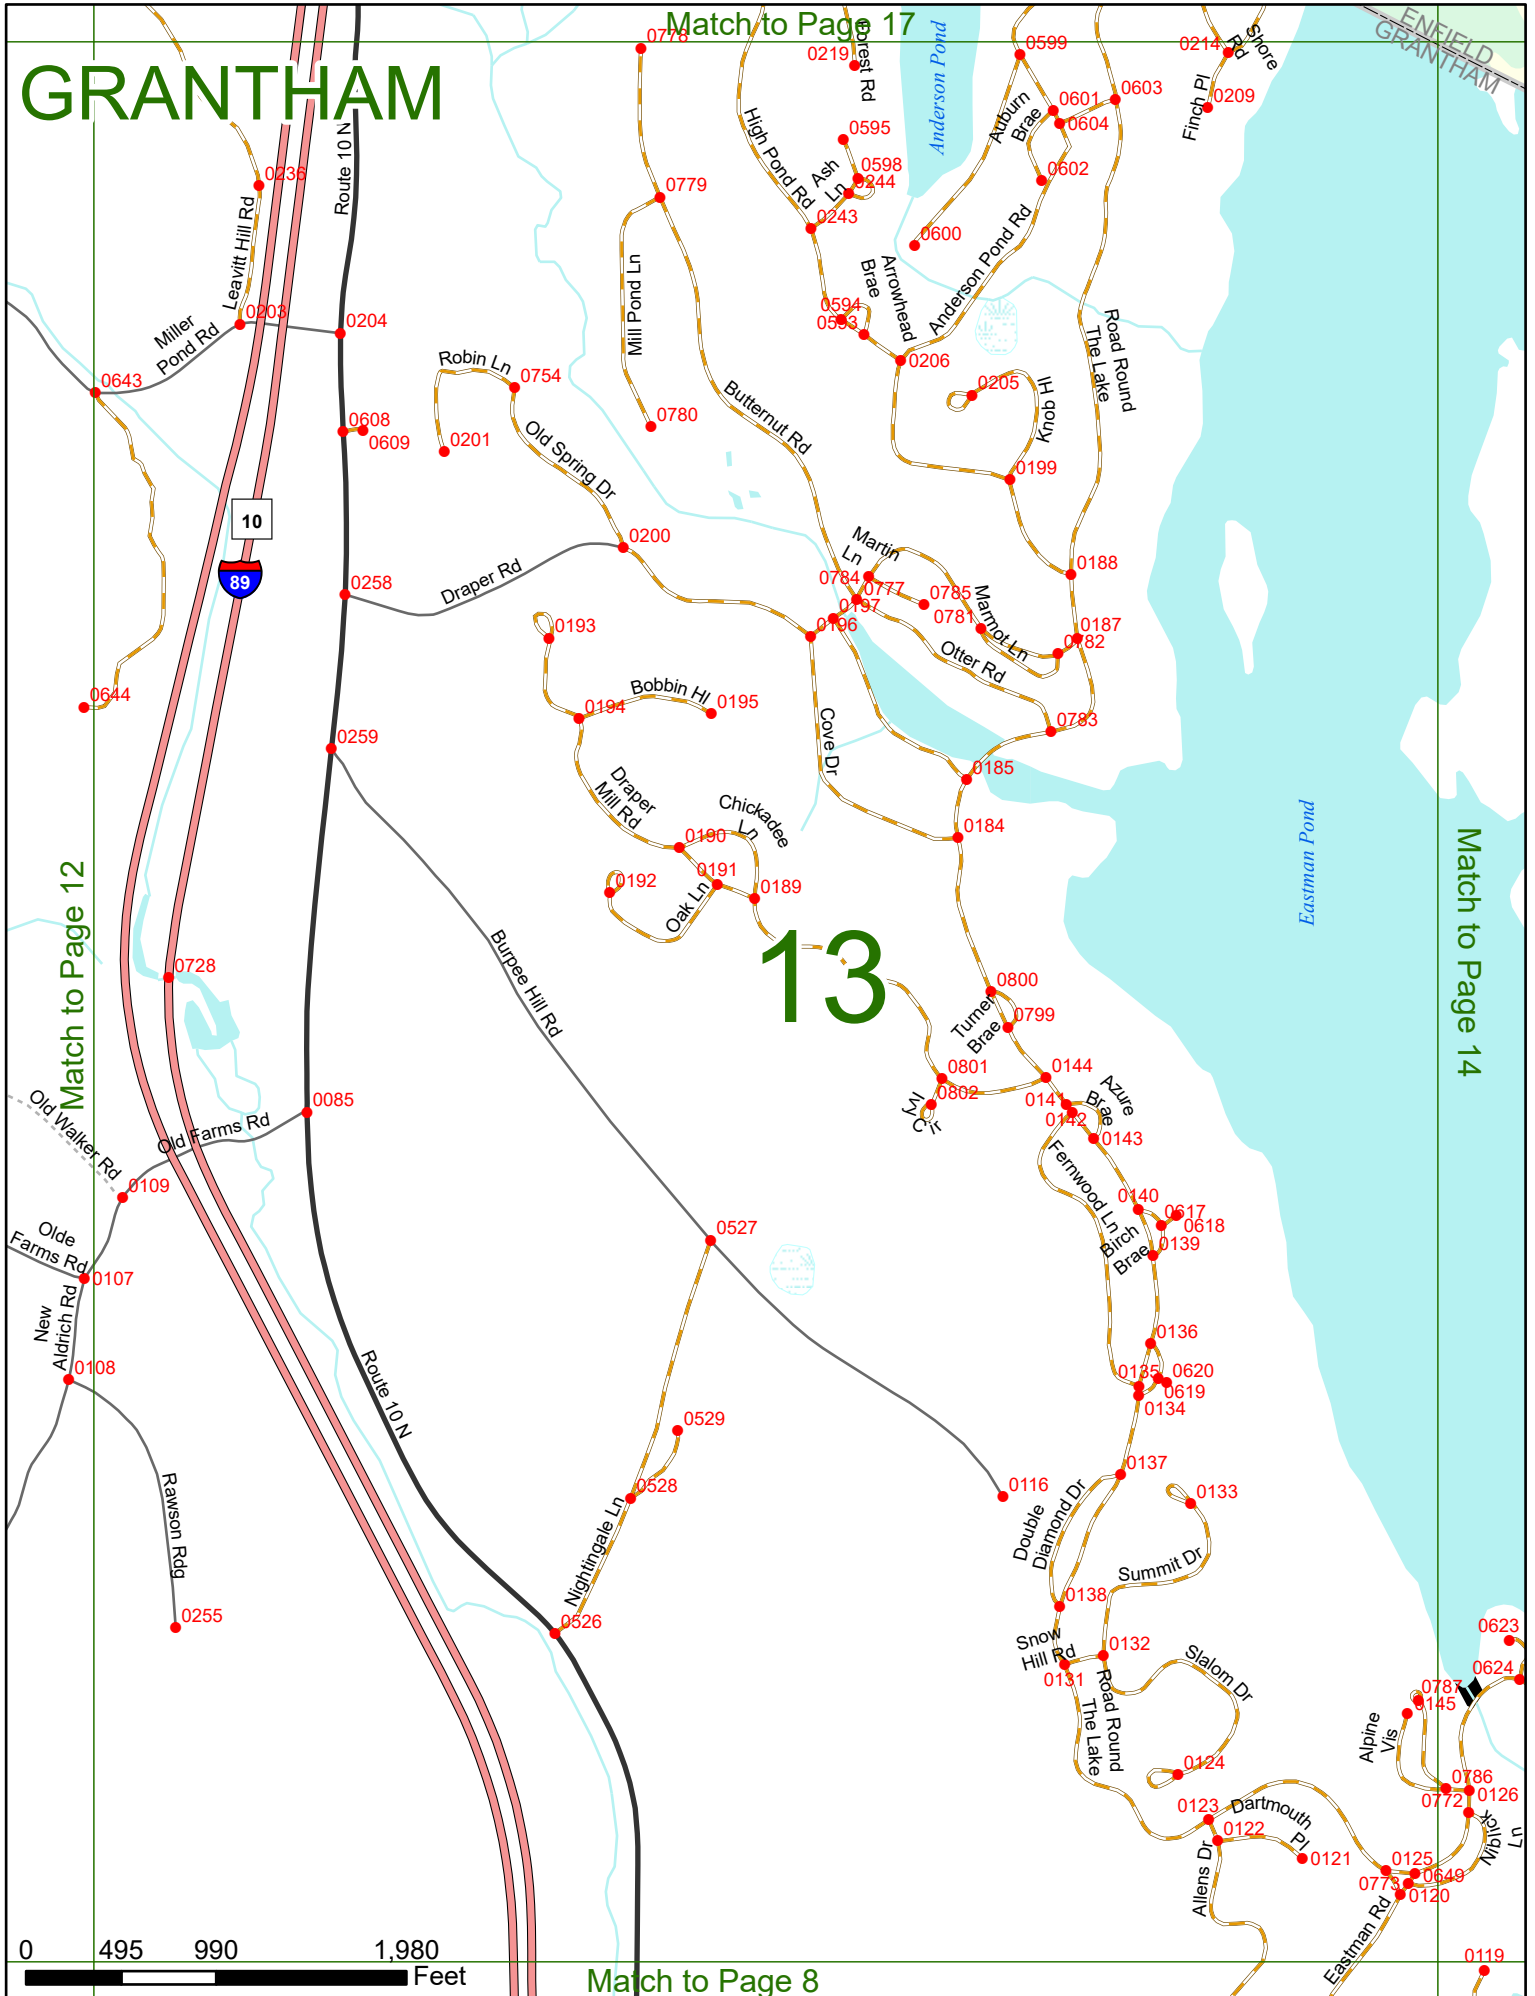

GRANTHAM

Match to Page 17

ENFIELD
GRANTHAM

13

Match to Page 8