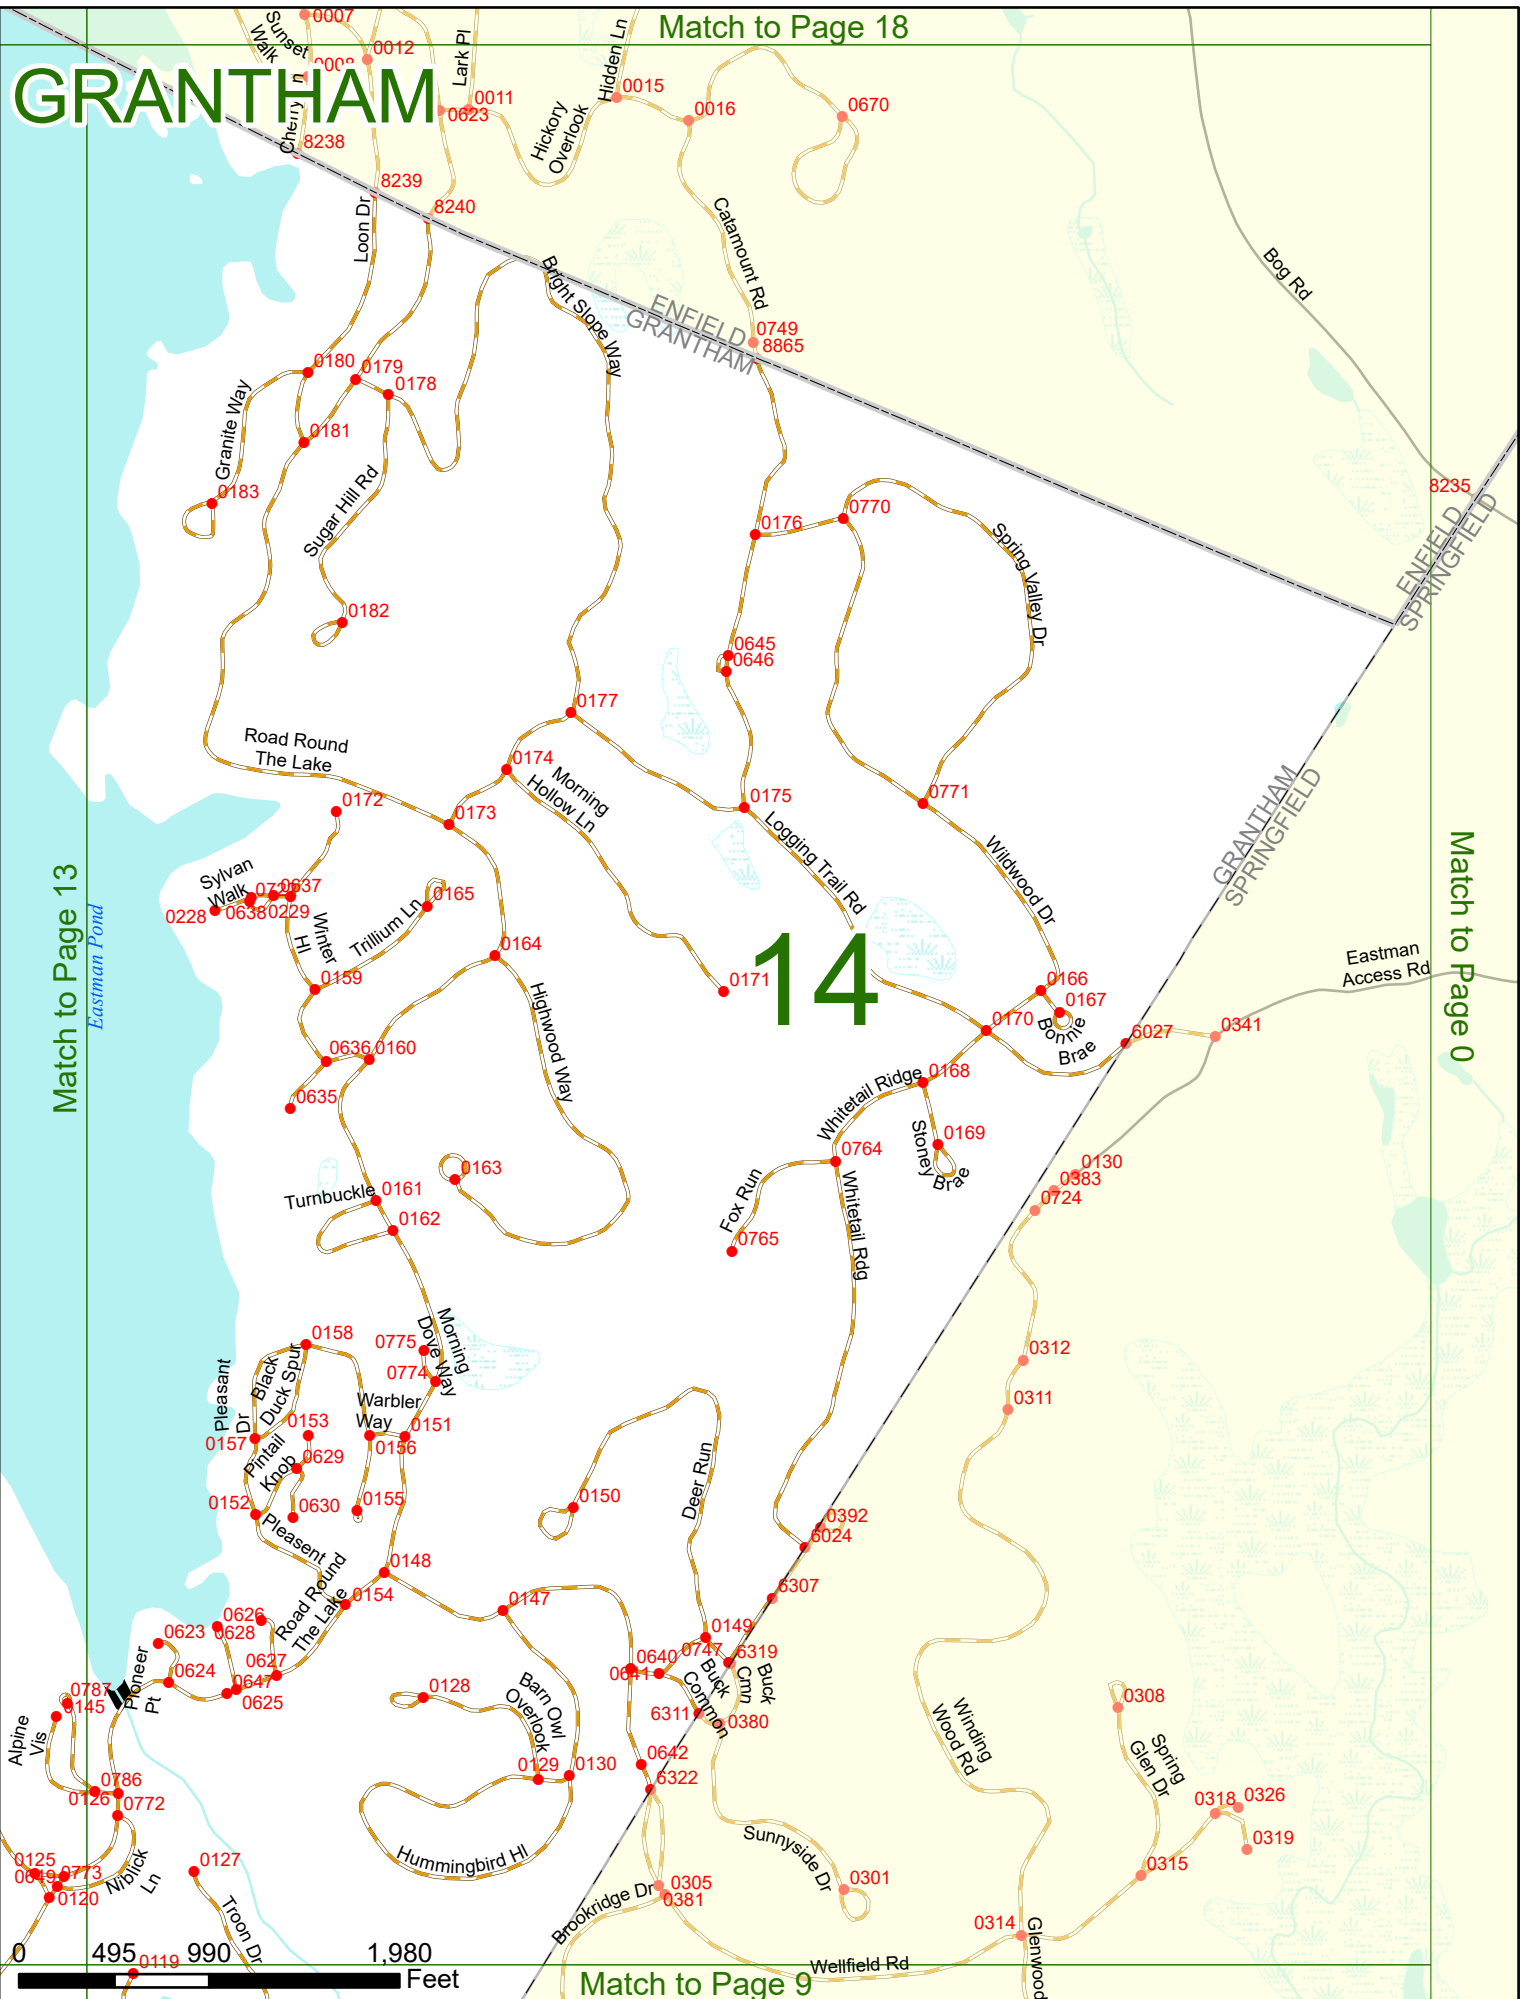

GRANTHAM

Match to Page 18

Match to Page 13

Match to Page 0

14

Match to Page 9