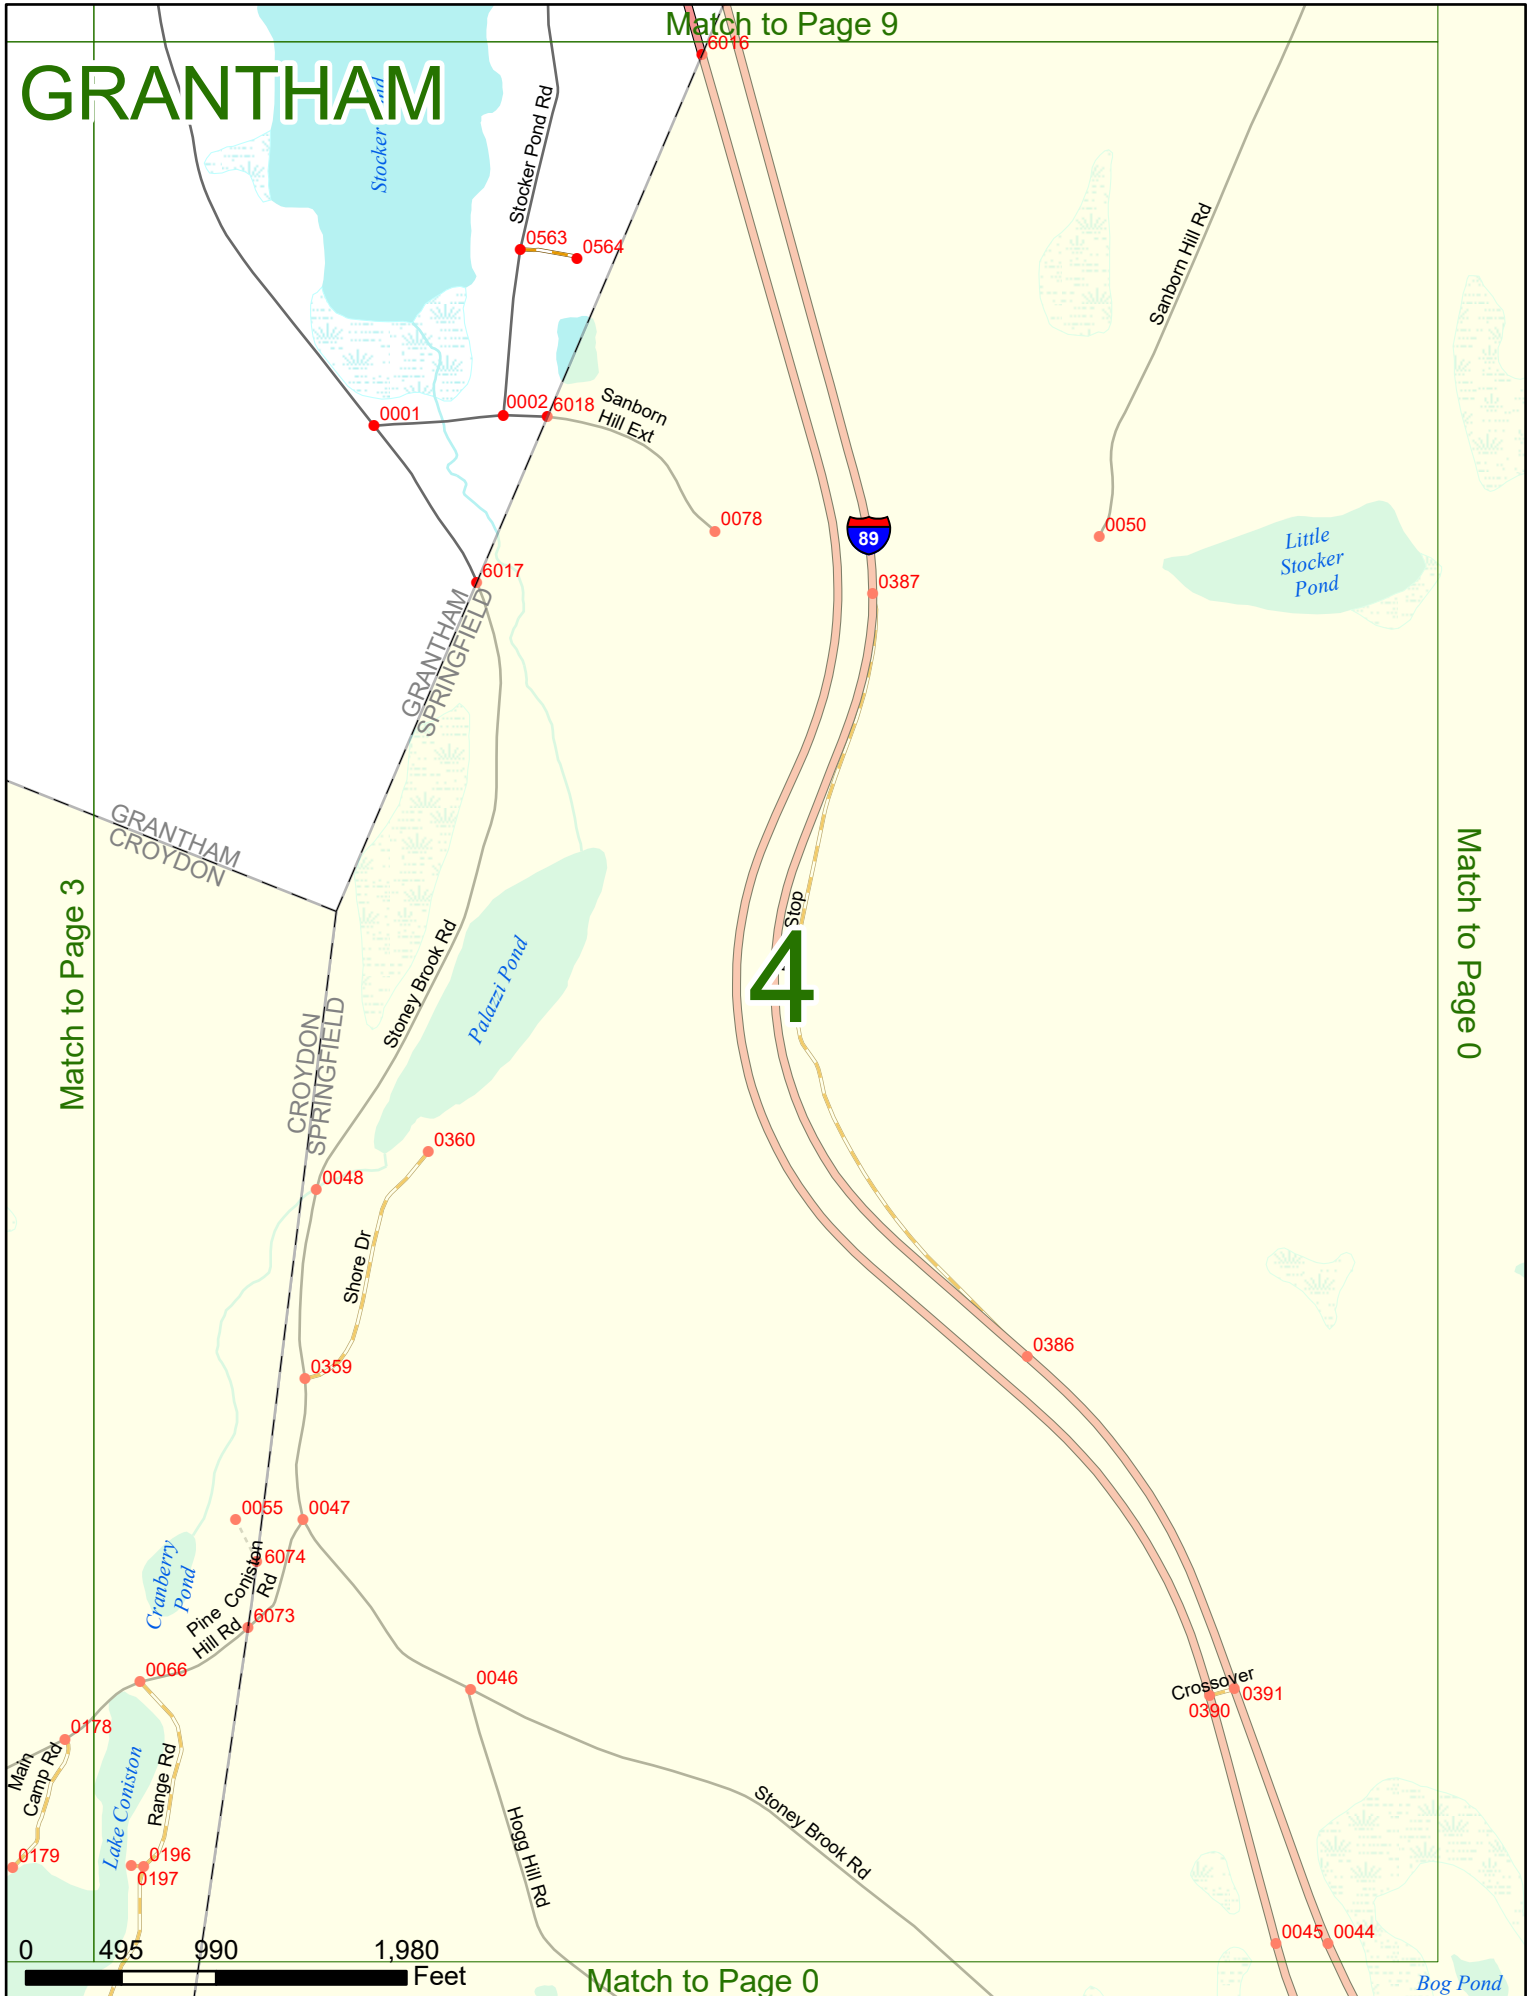

GRANTHAM

Match to Page 9

Match to Page 3

Match to Page 0

4

Match to Page 0

Bog Pond