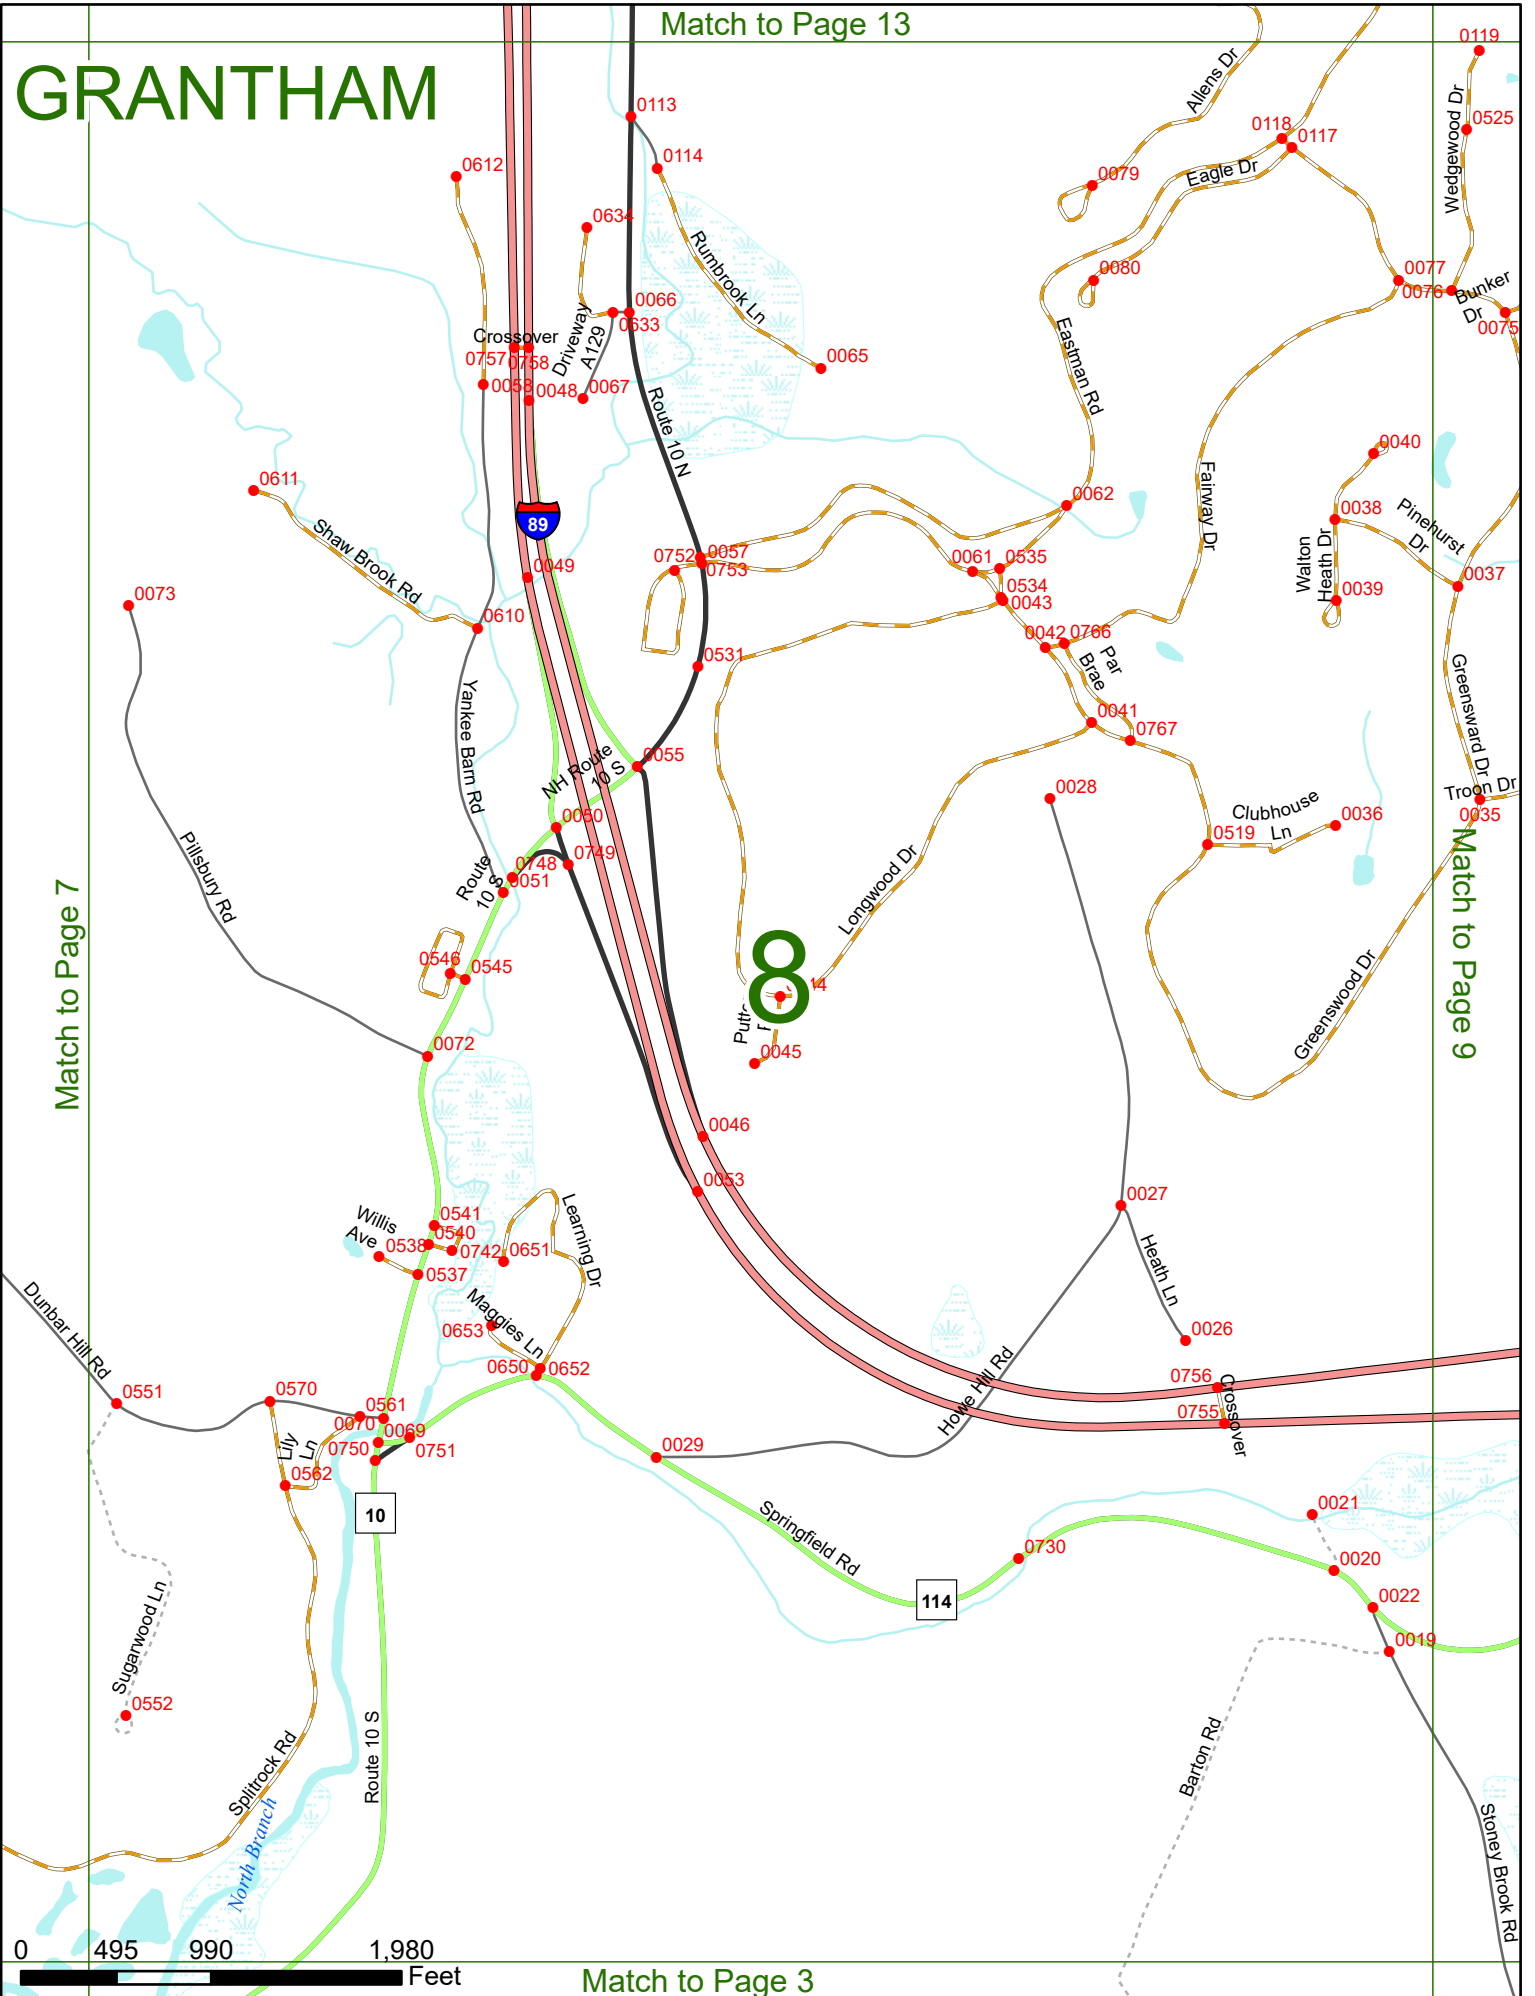

GRANTHAM

Match to Page 13

Match to Page 7

Match to Page 9

0 495 990 1,980 Feet

Match to Page 3