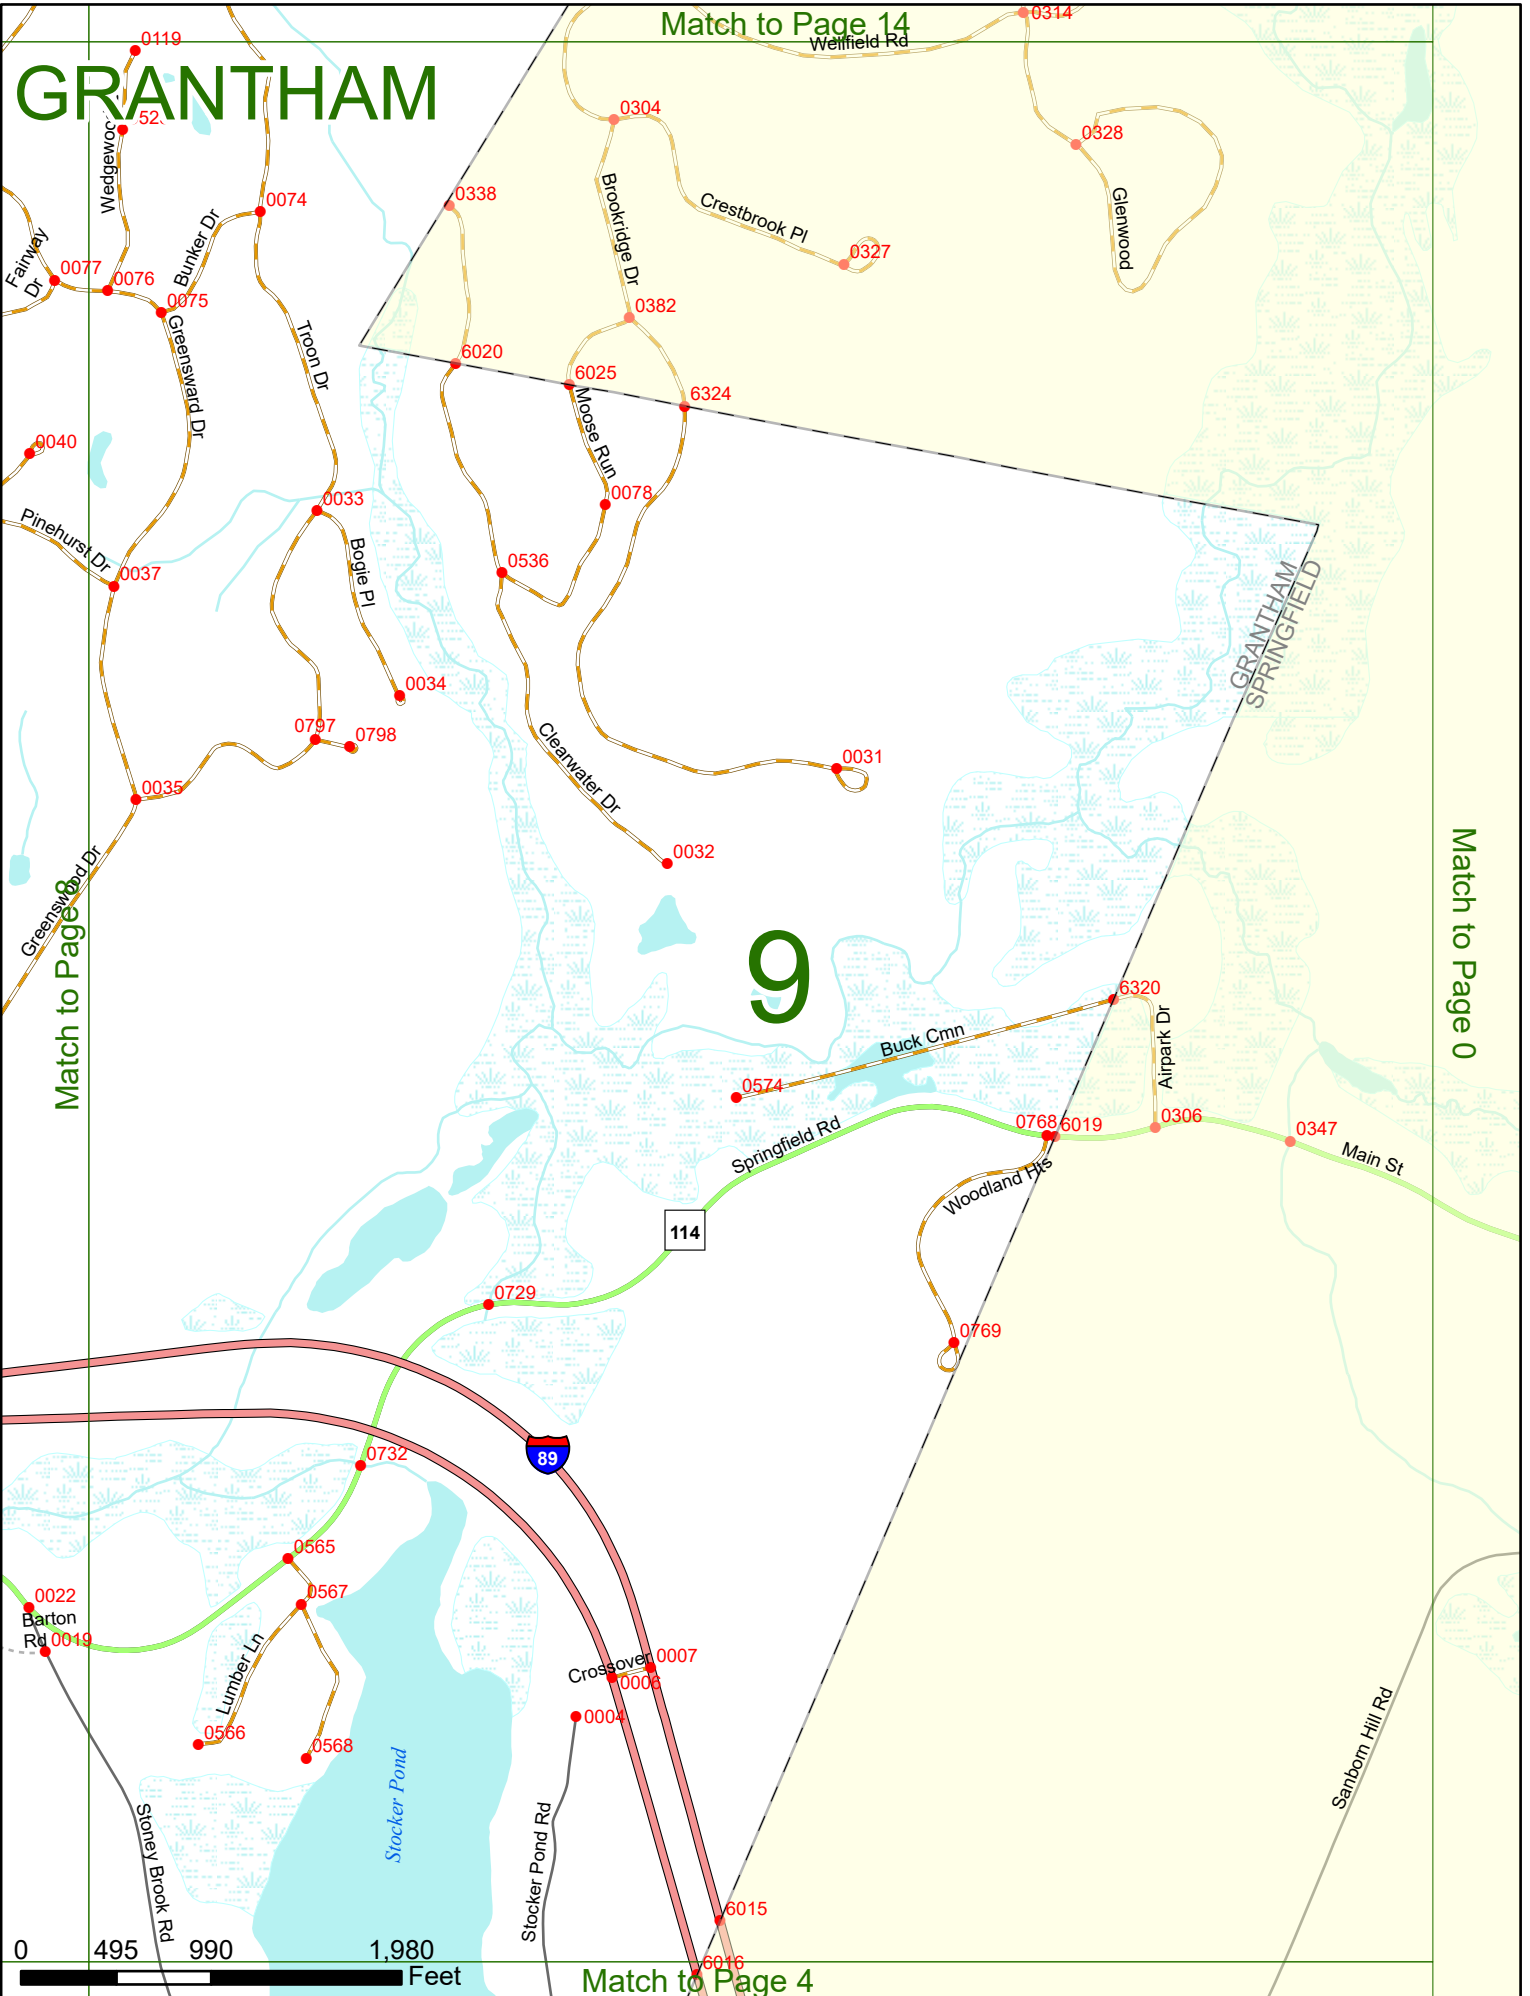

GRANTHAM

Match to Page 14

Match to Page 8

Match to Page 0

9

0 495 990 1,980 Feet

Match to Page 4