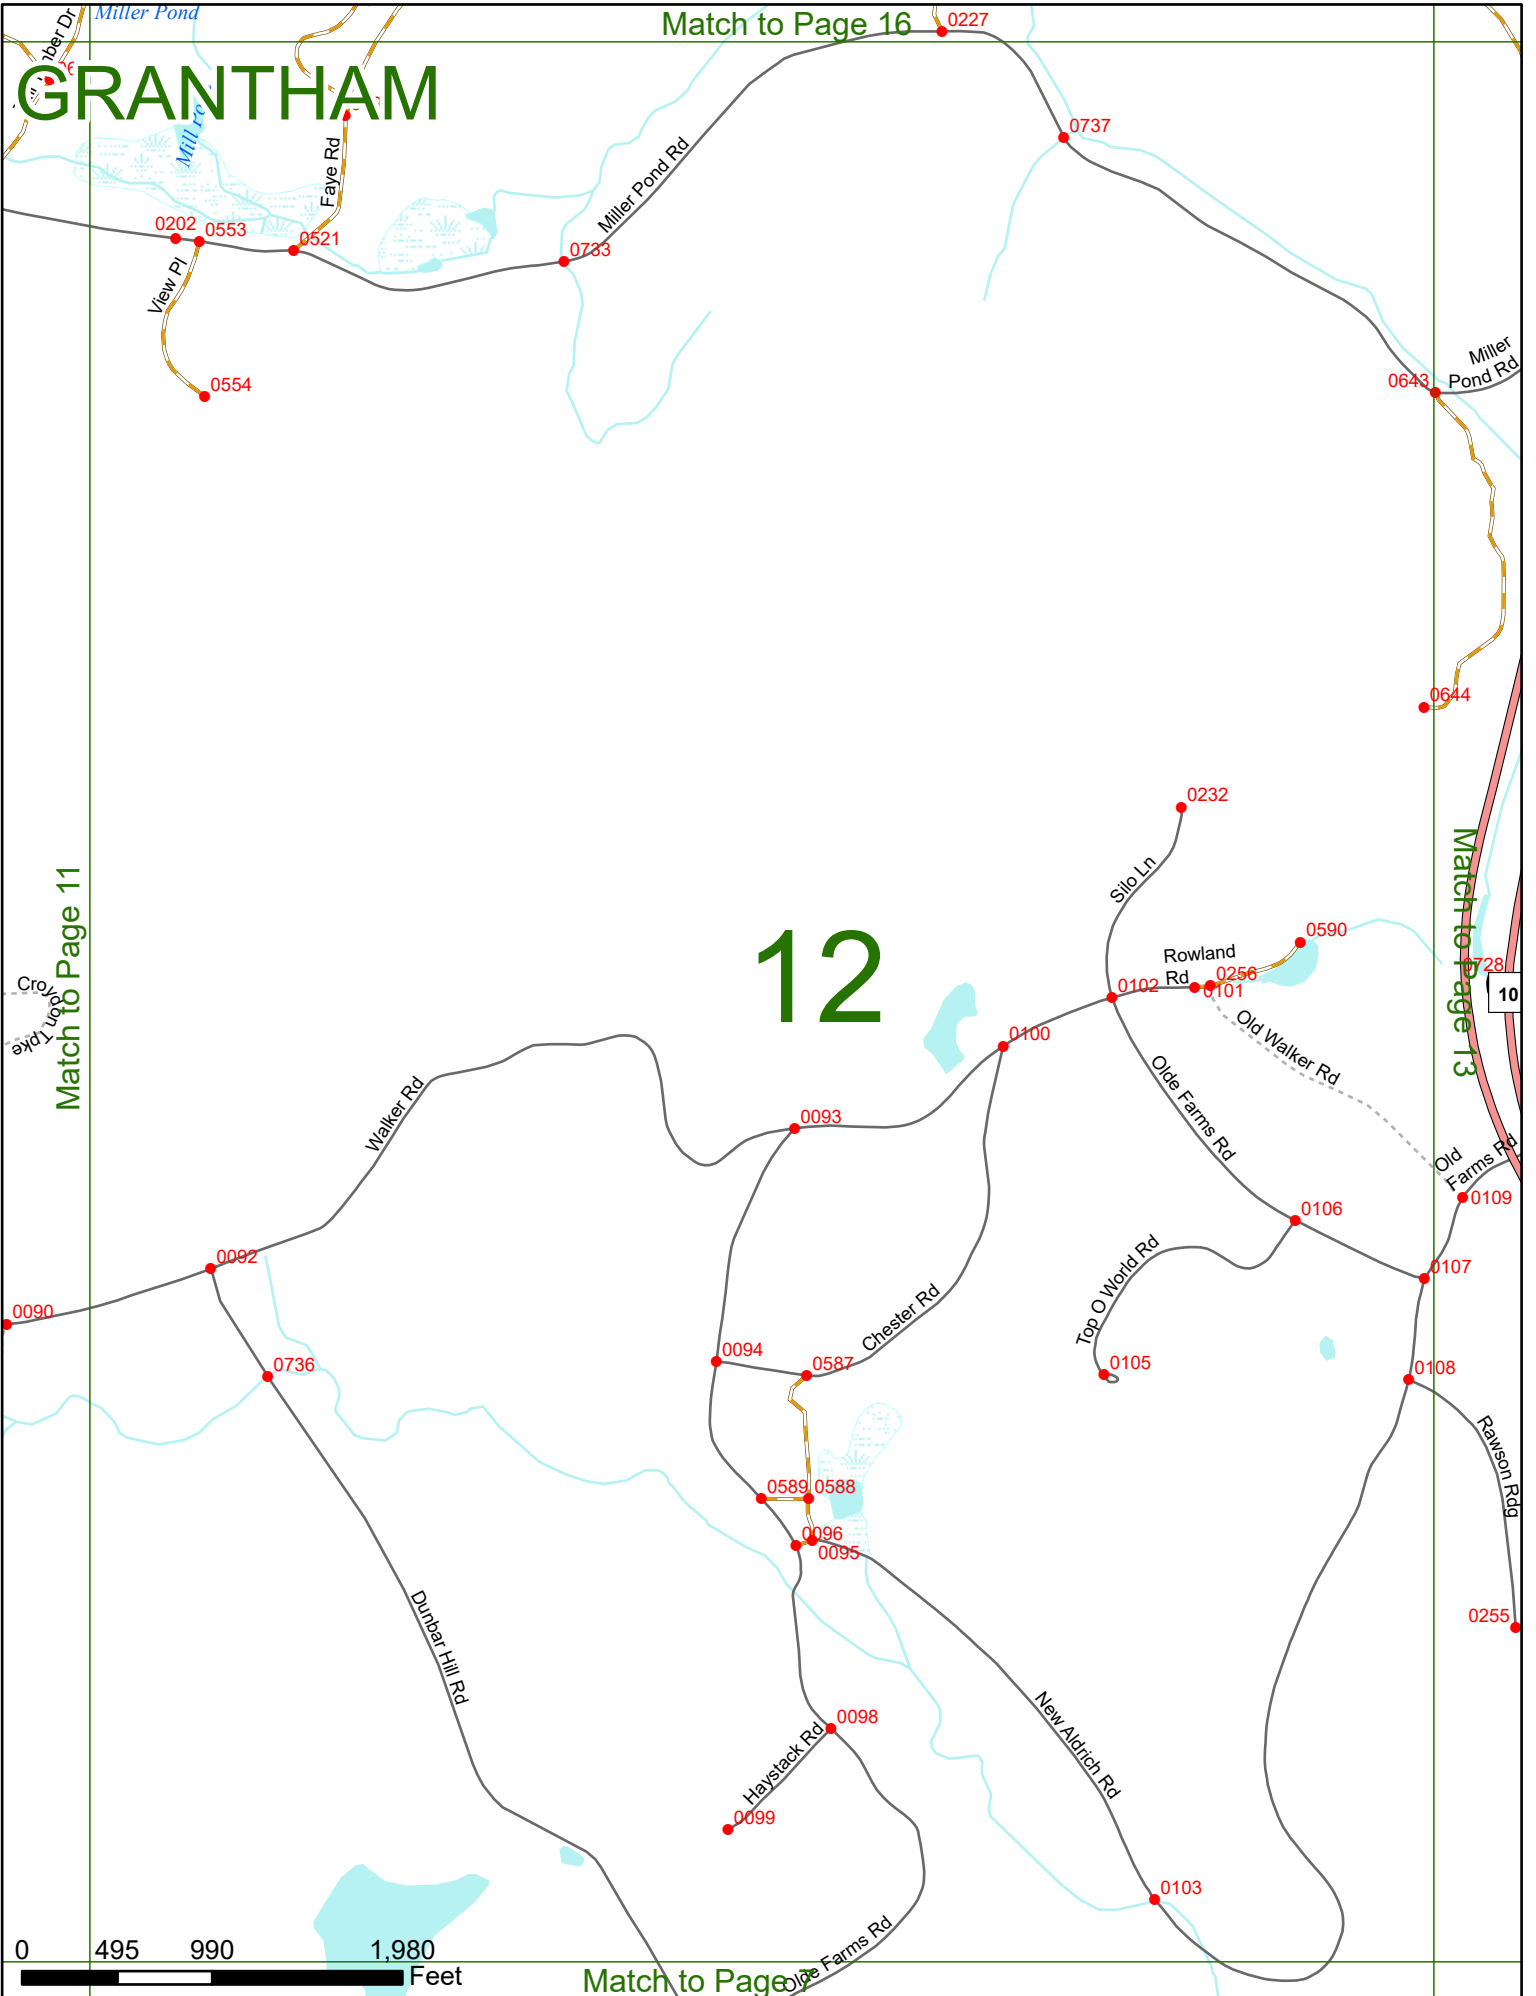

GRANTHAM

Match to Page 16

12

Match to Page 11

Match to Page 13

0 495 990 1,980 Feet

Match to Page 10