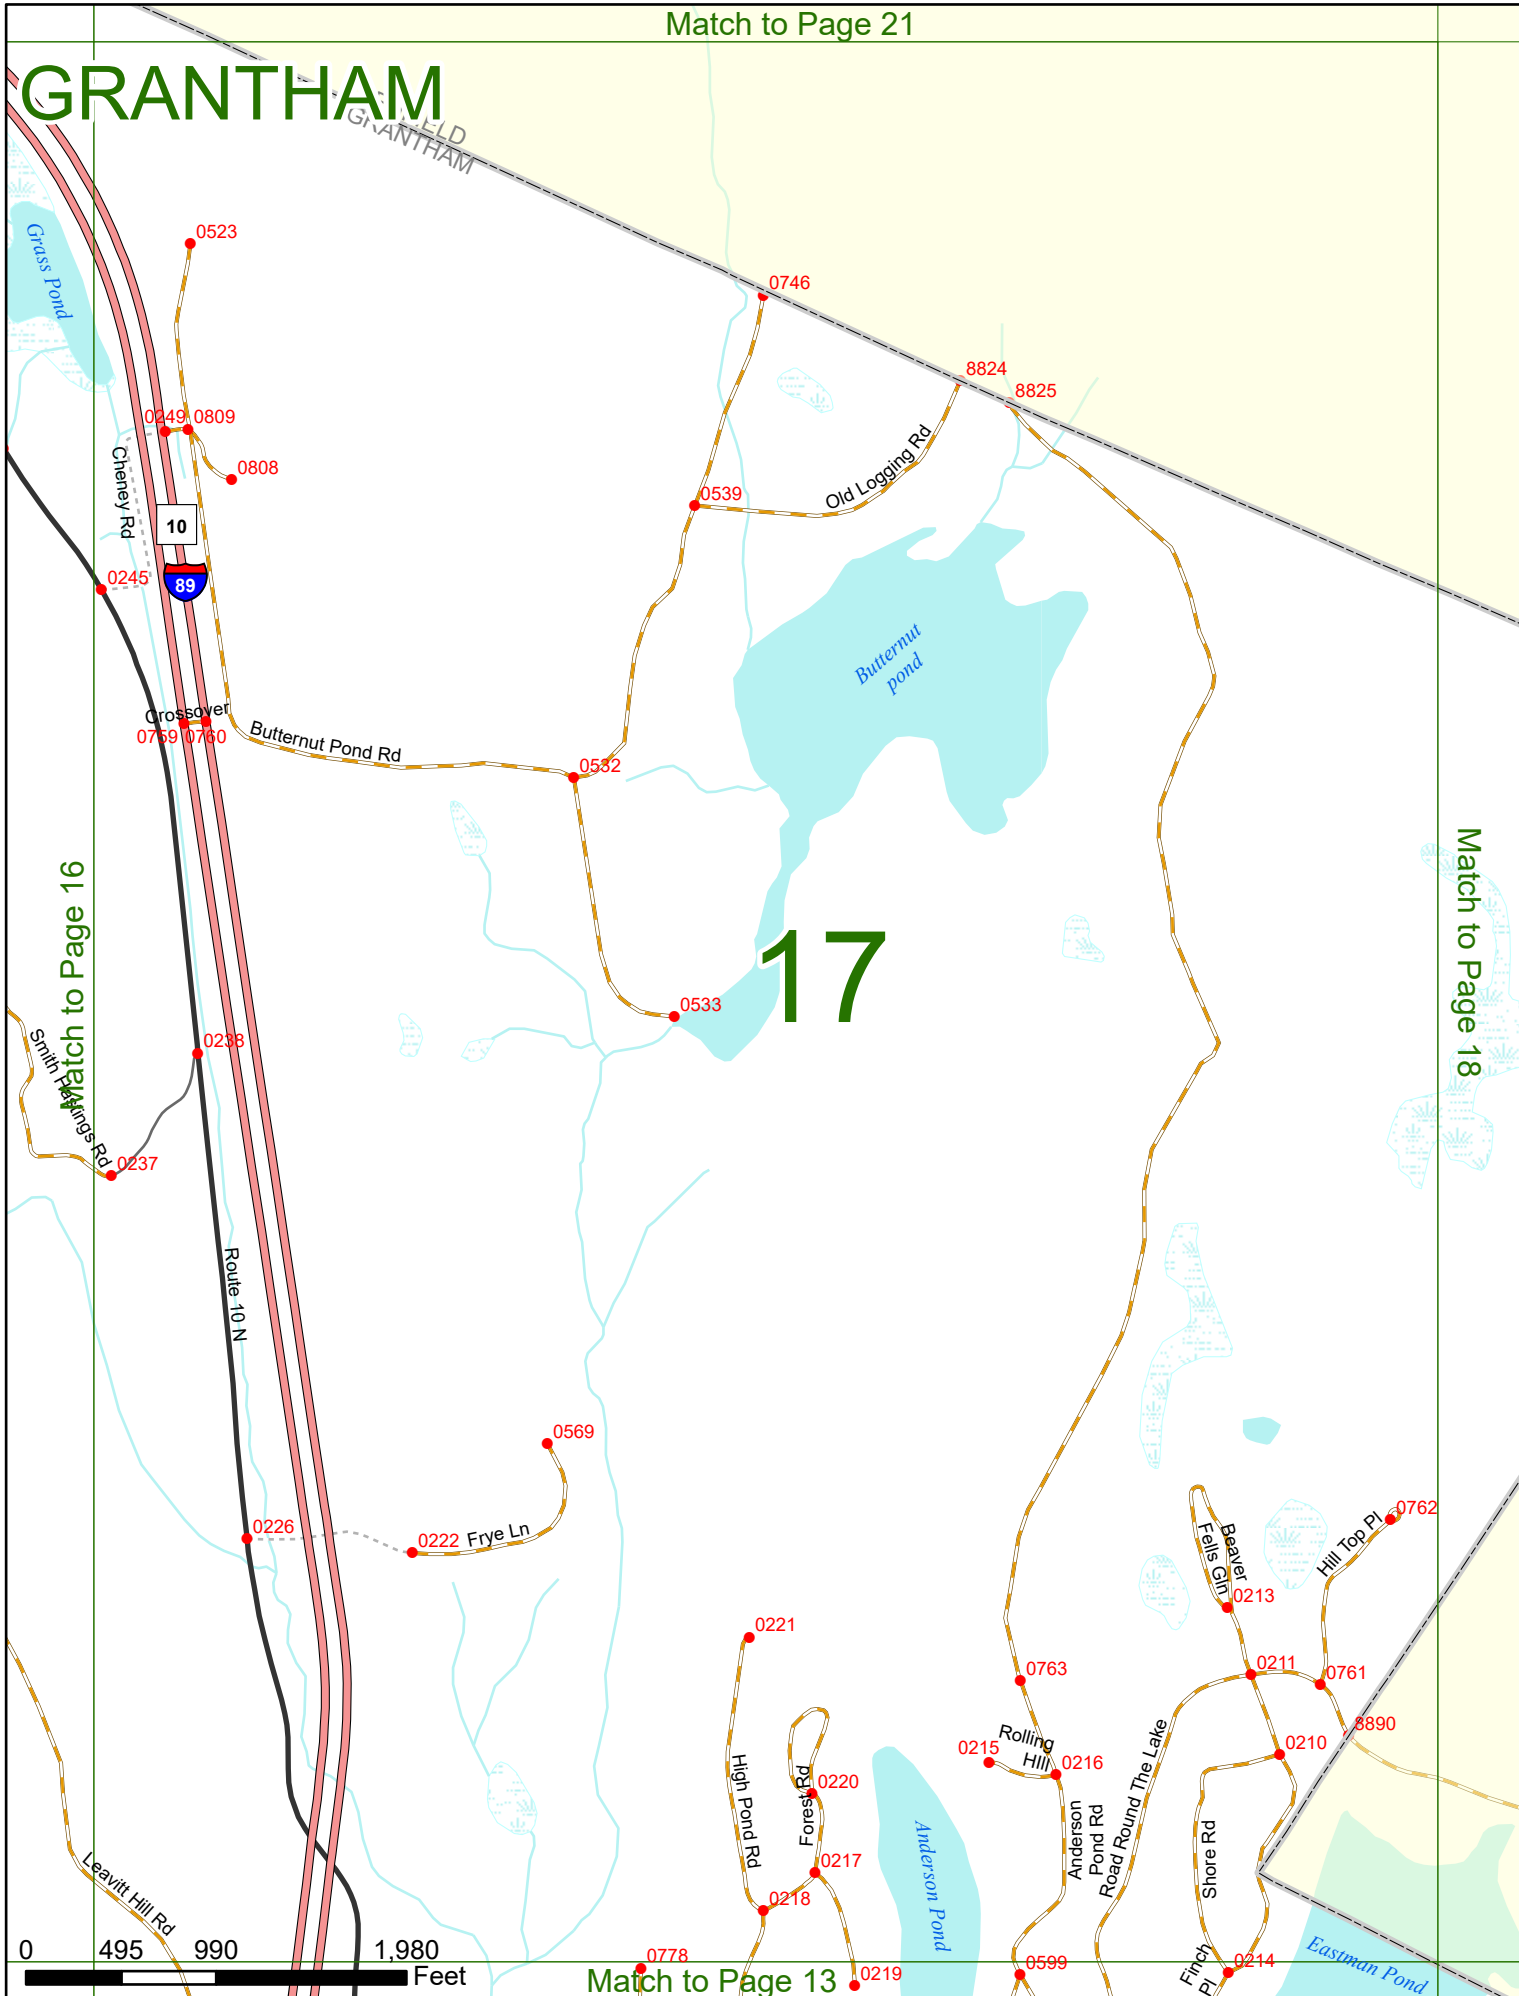

GRANTHAM

Match to Page 16

Match to Page 18

17

0 495 990 1,980 Feet

Match to Page 13