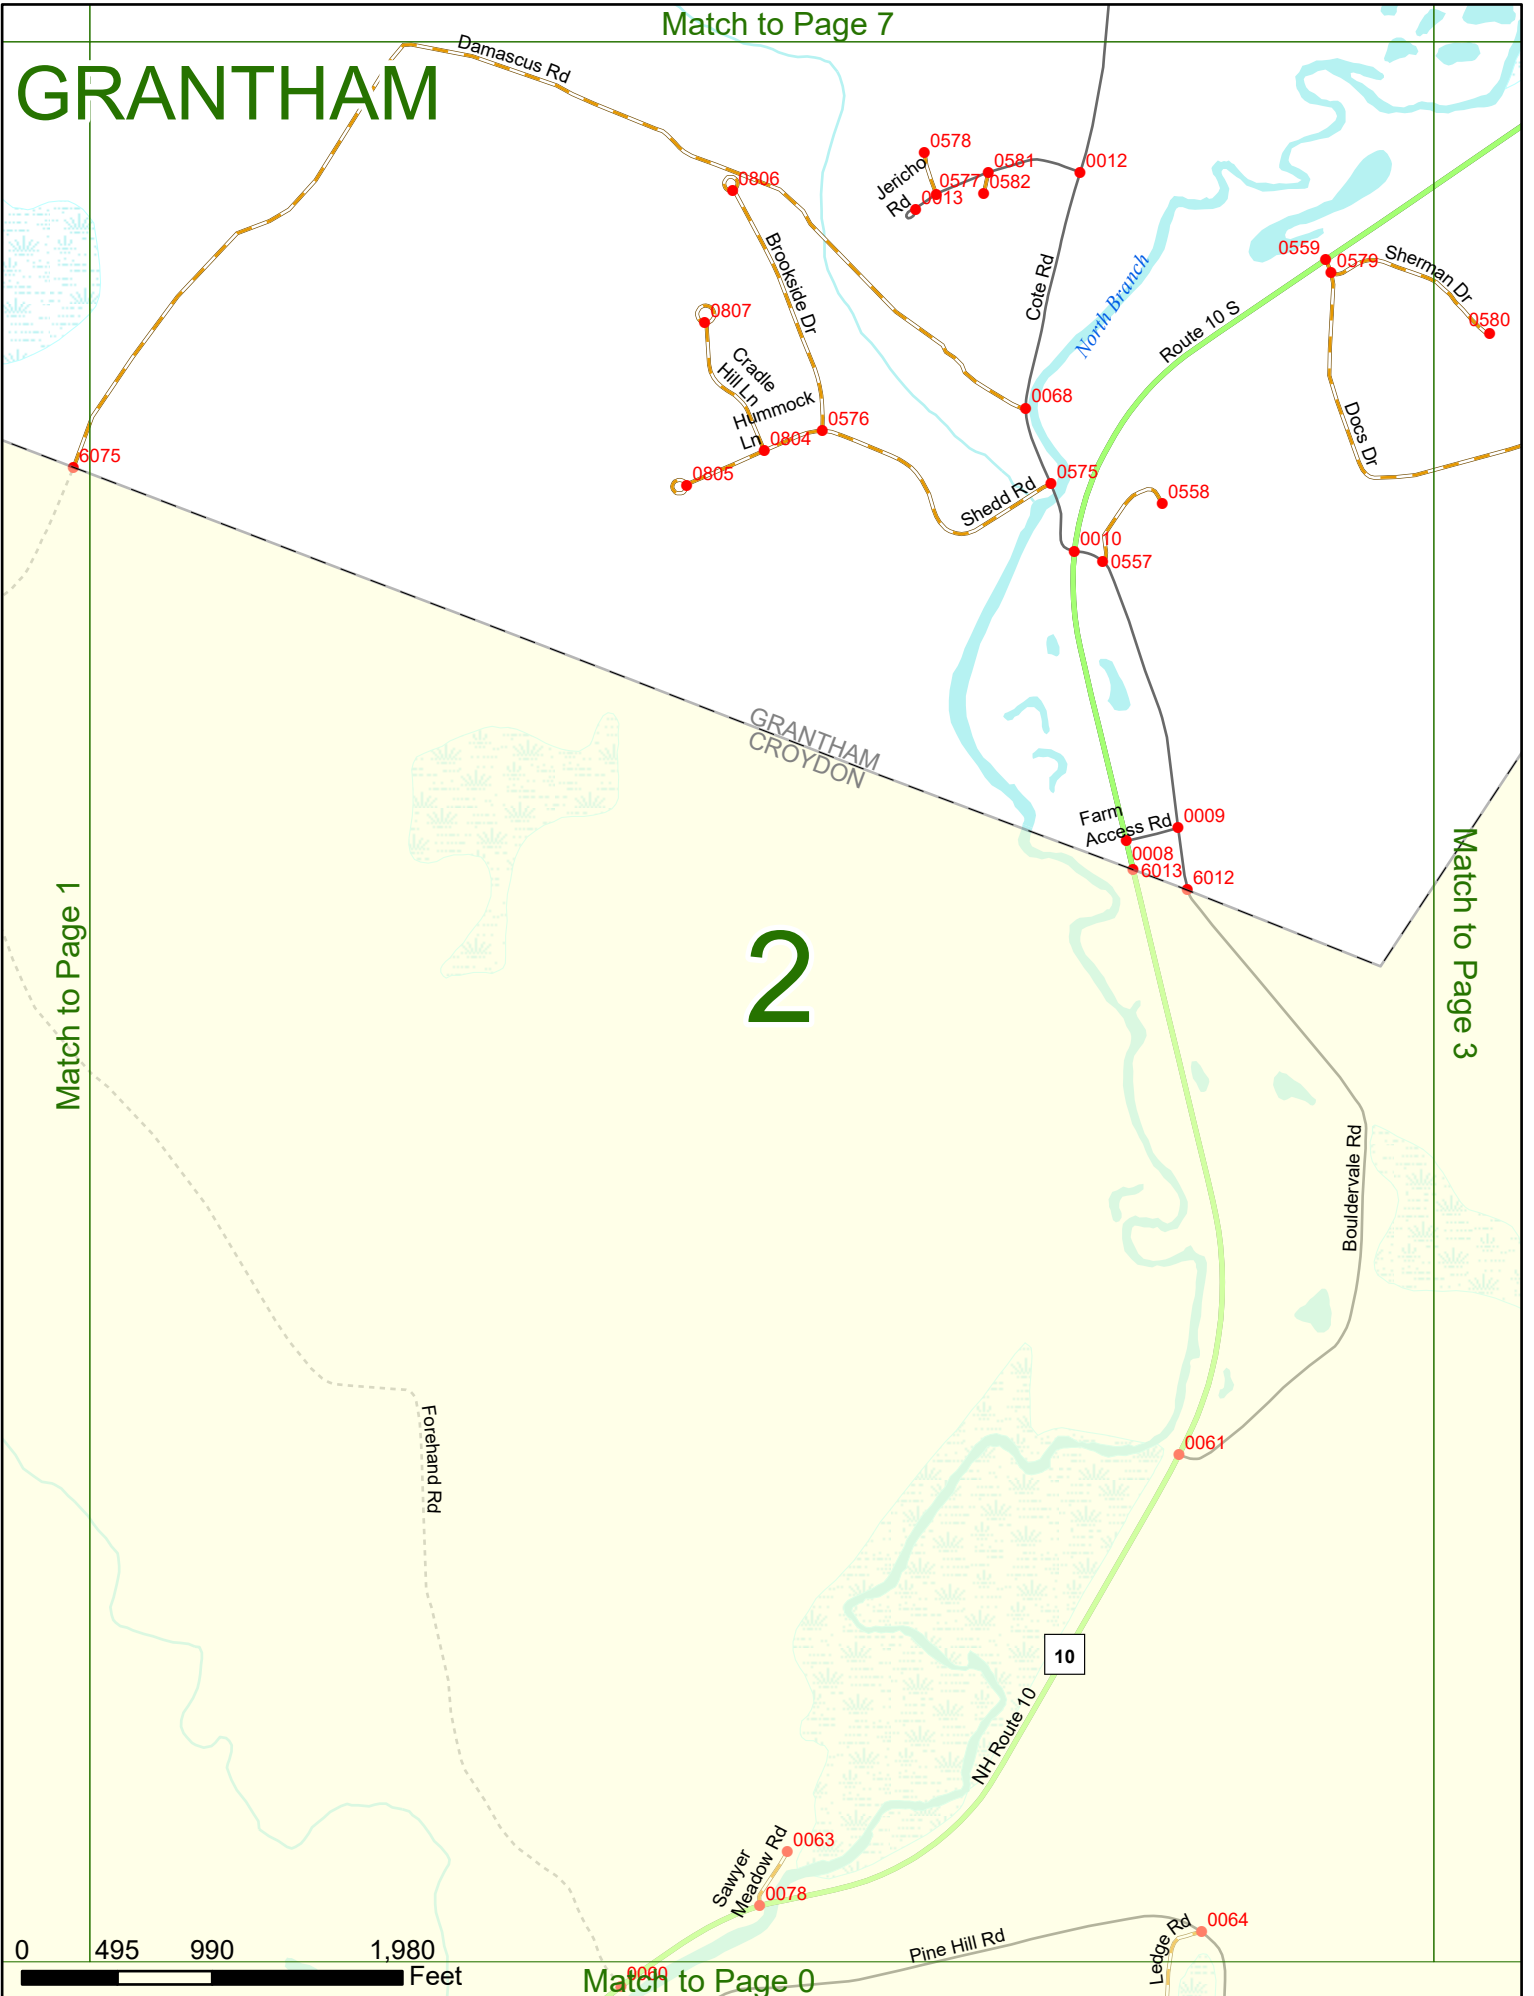

GRANTHAM

Match to Page 7

Match to Page 1

Match to Page 3

2

Match to Page 0

0 495 990 1,980 Feet