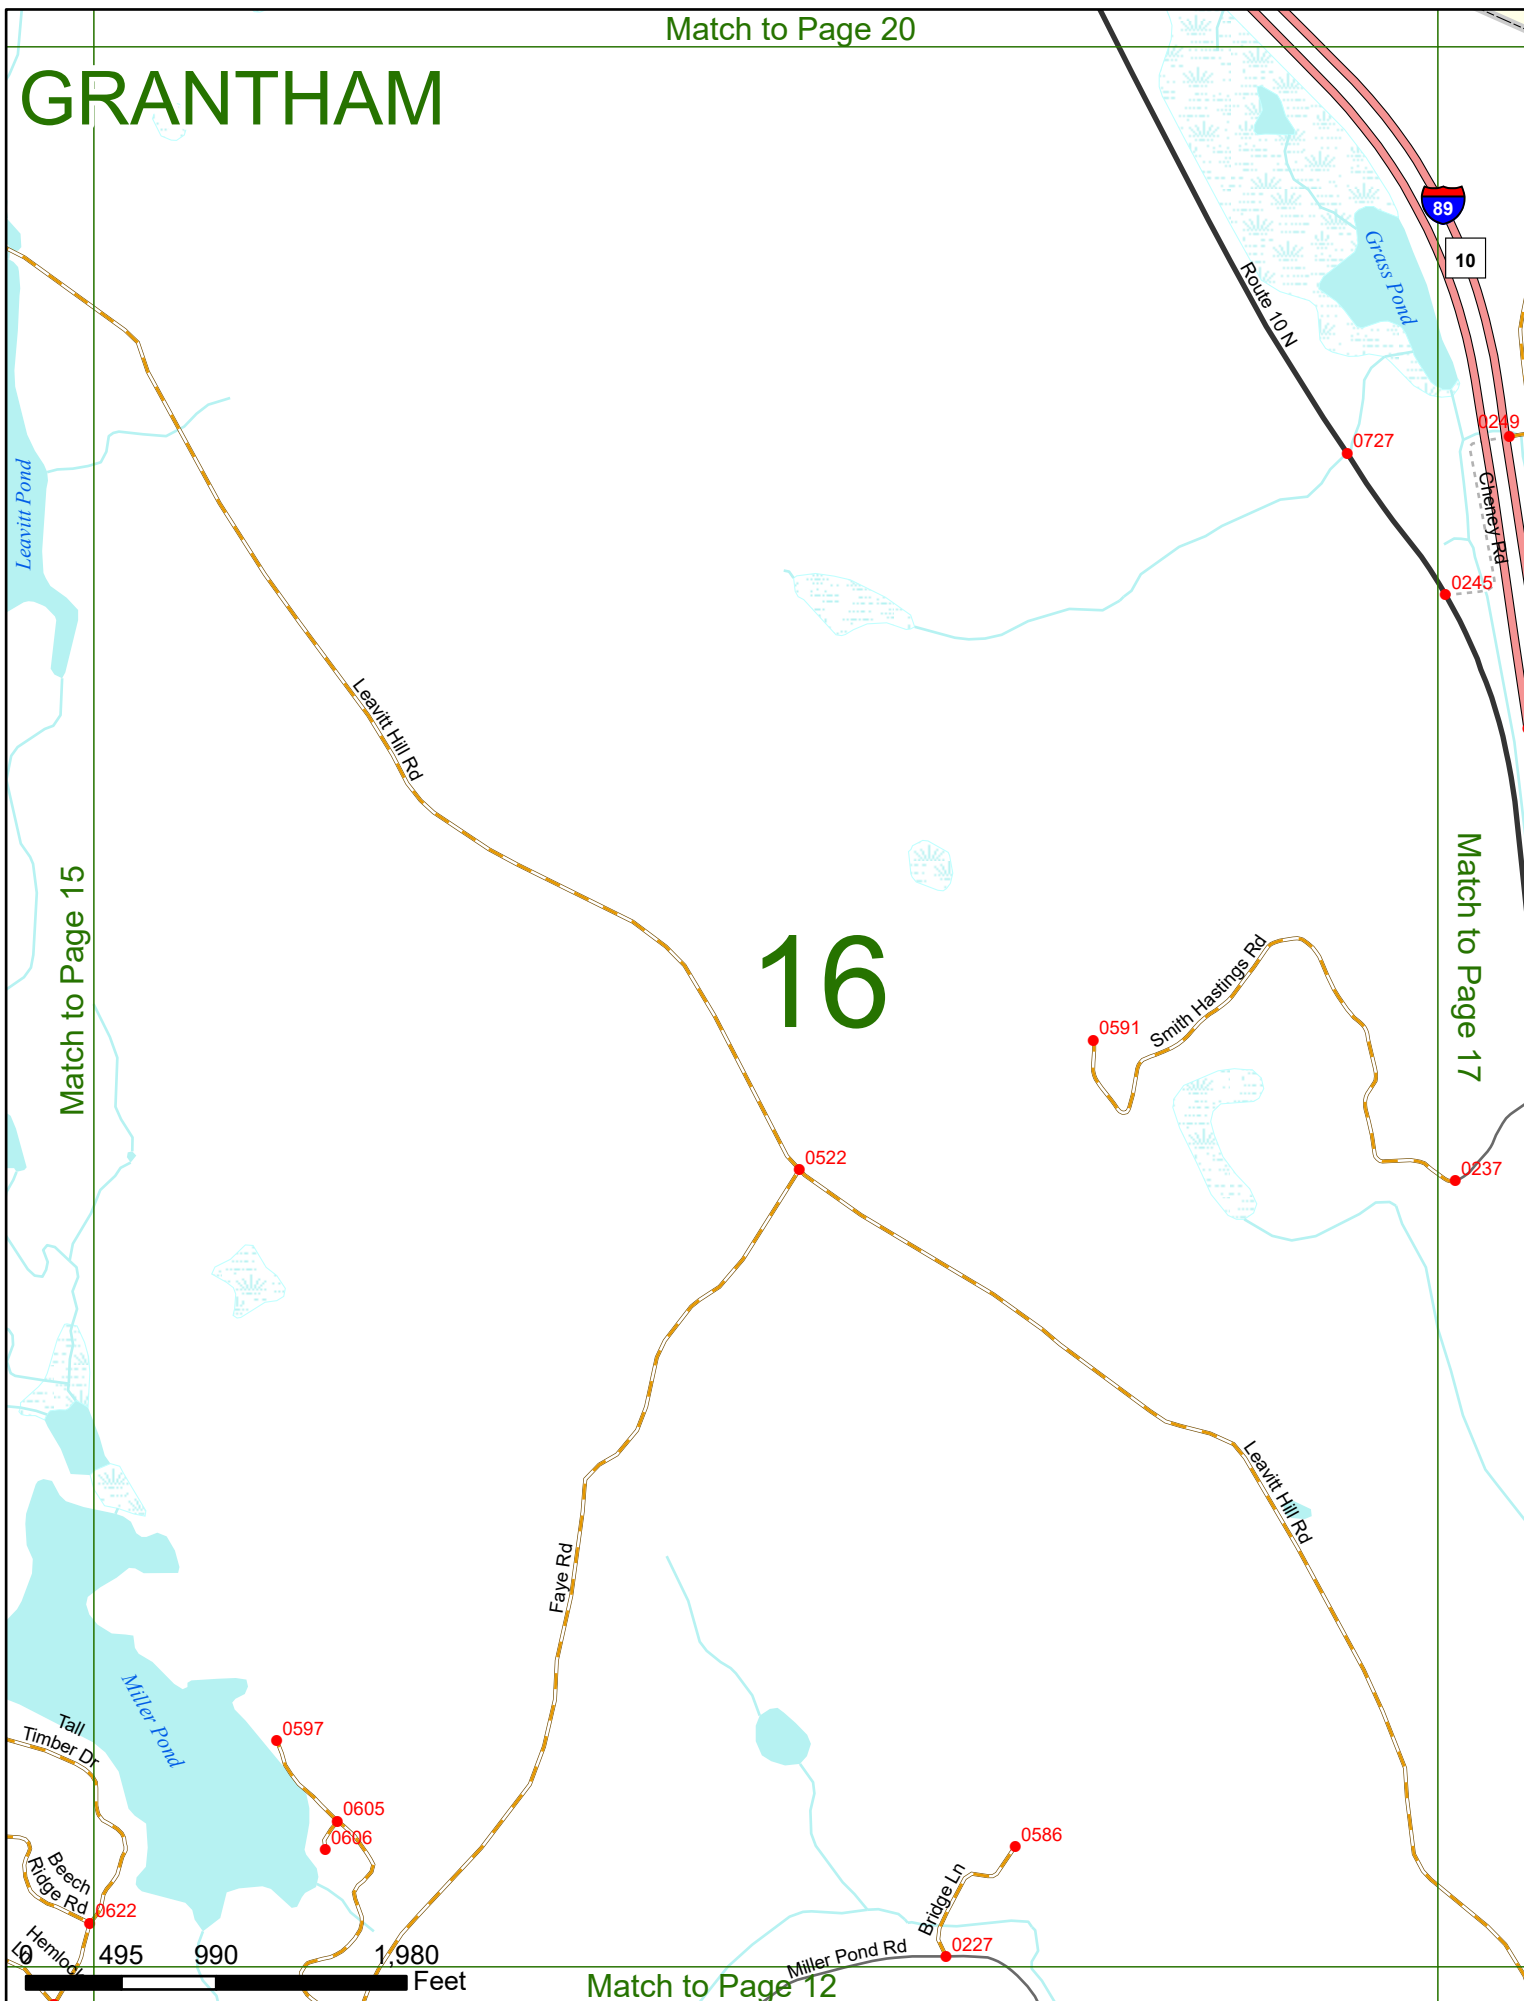

GRANTHAM

Match to Page 15

Match to Page 17

16

Match to Page 12