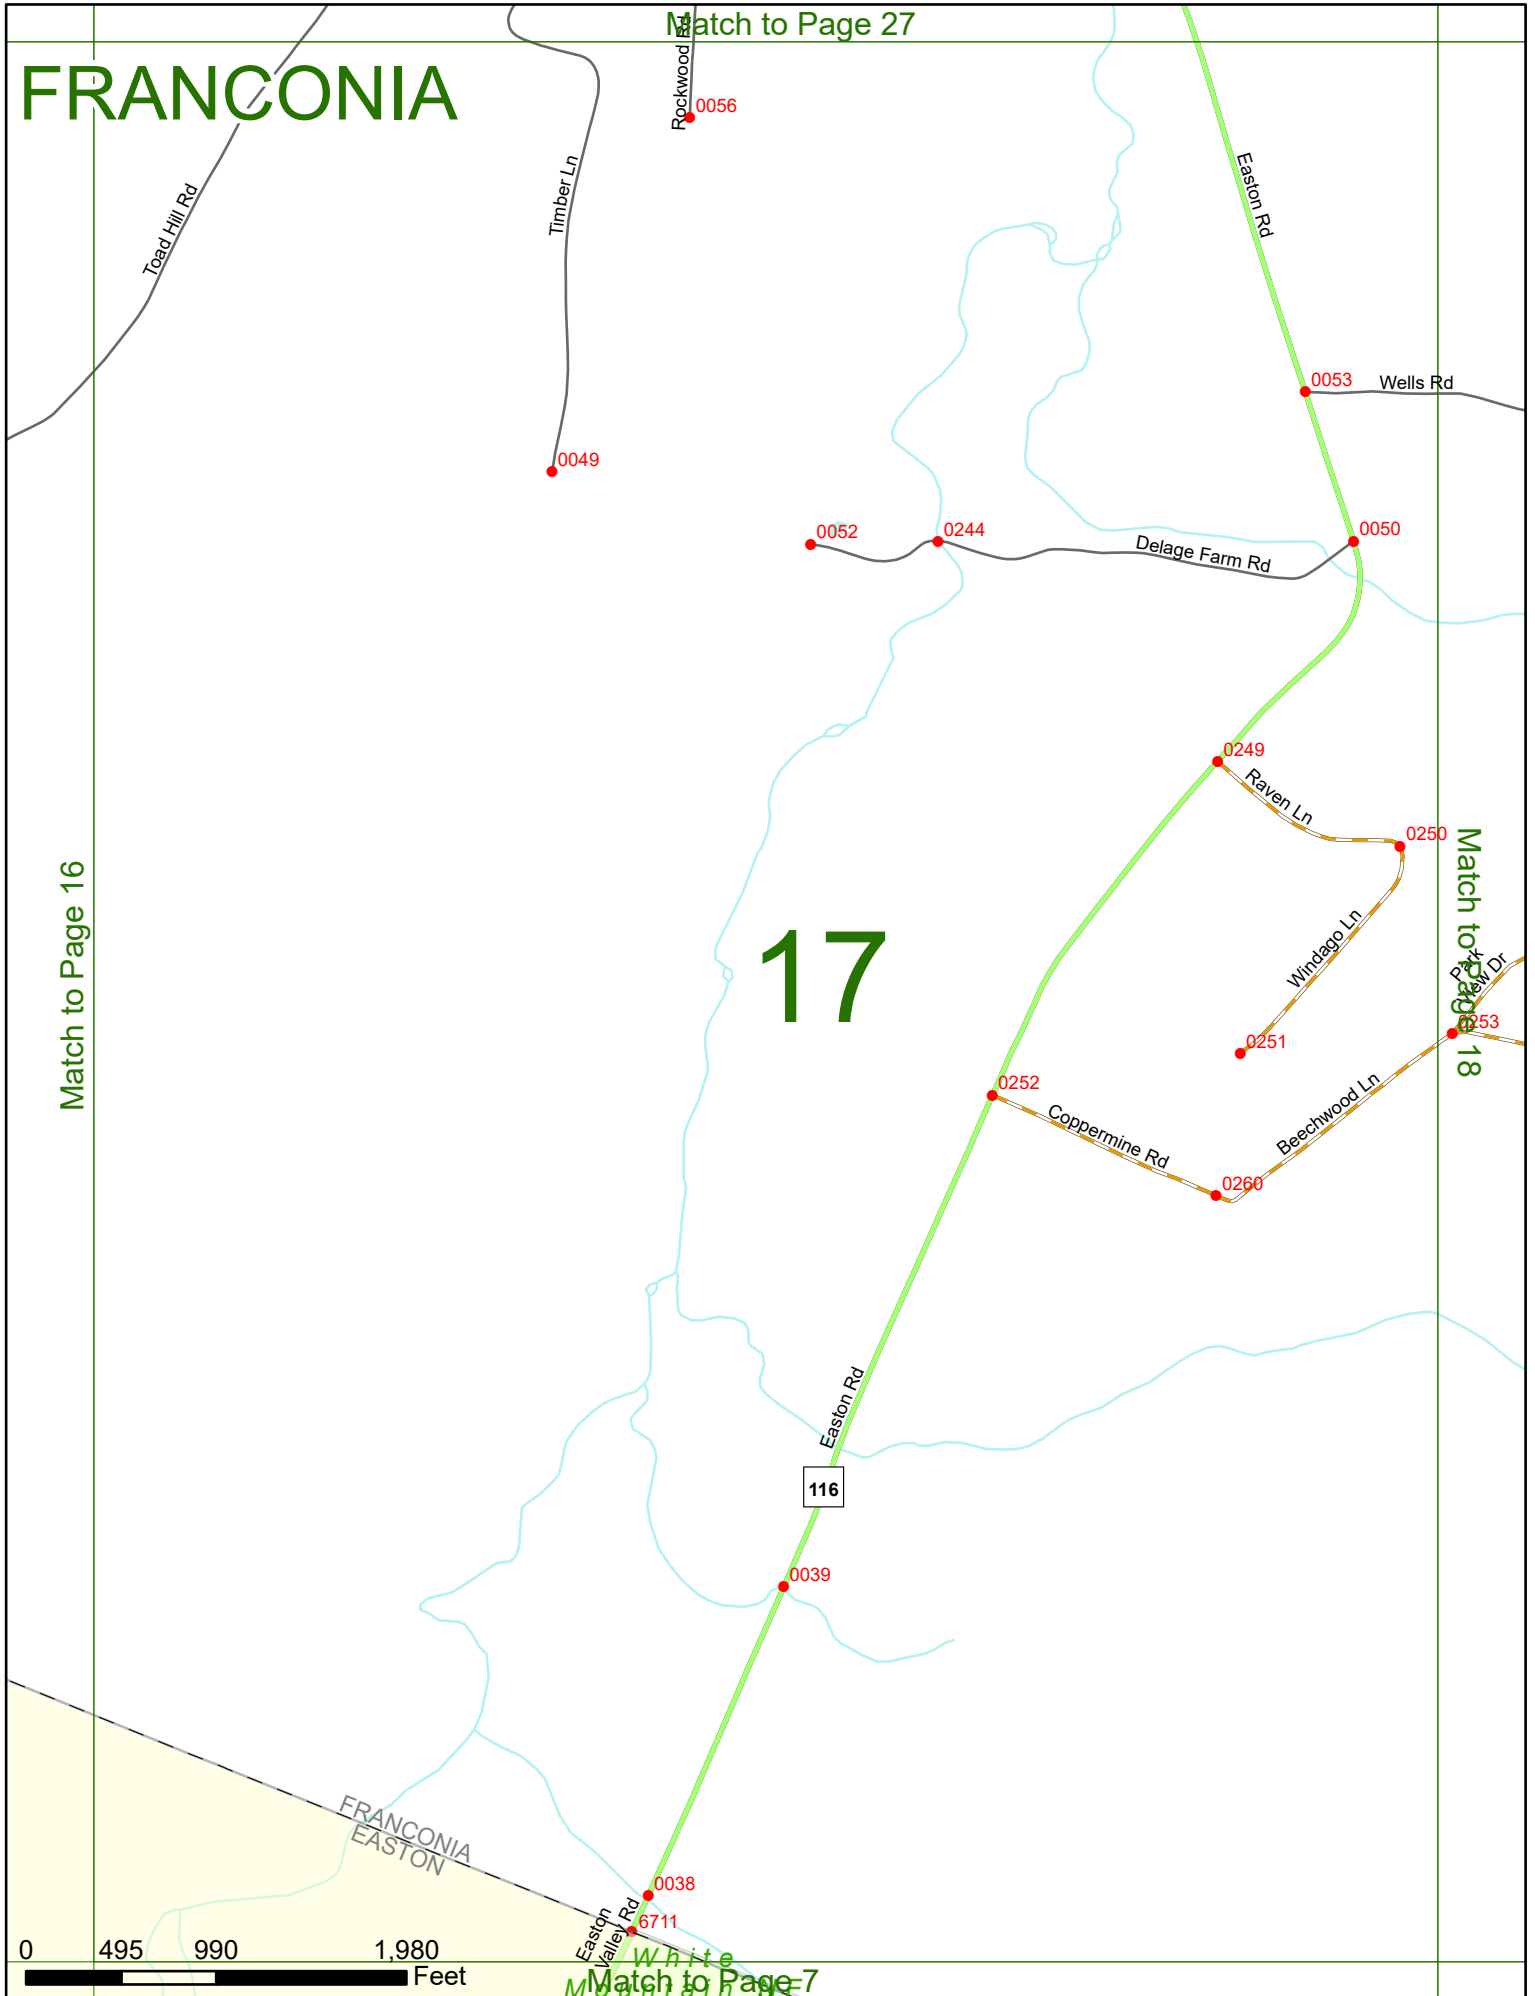

FRANCONIA

Match to Page 27

17

Match to Page 16

Match to Page 18

0 495 990 1,980 Feet

Match to Page 7