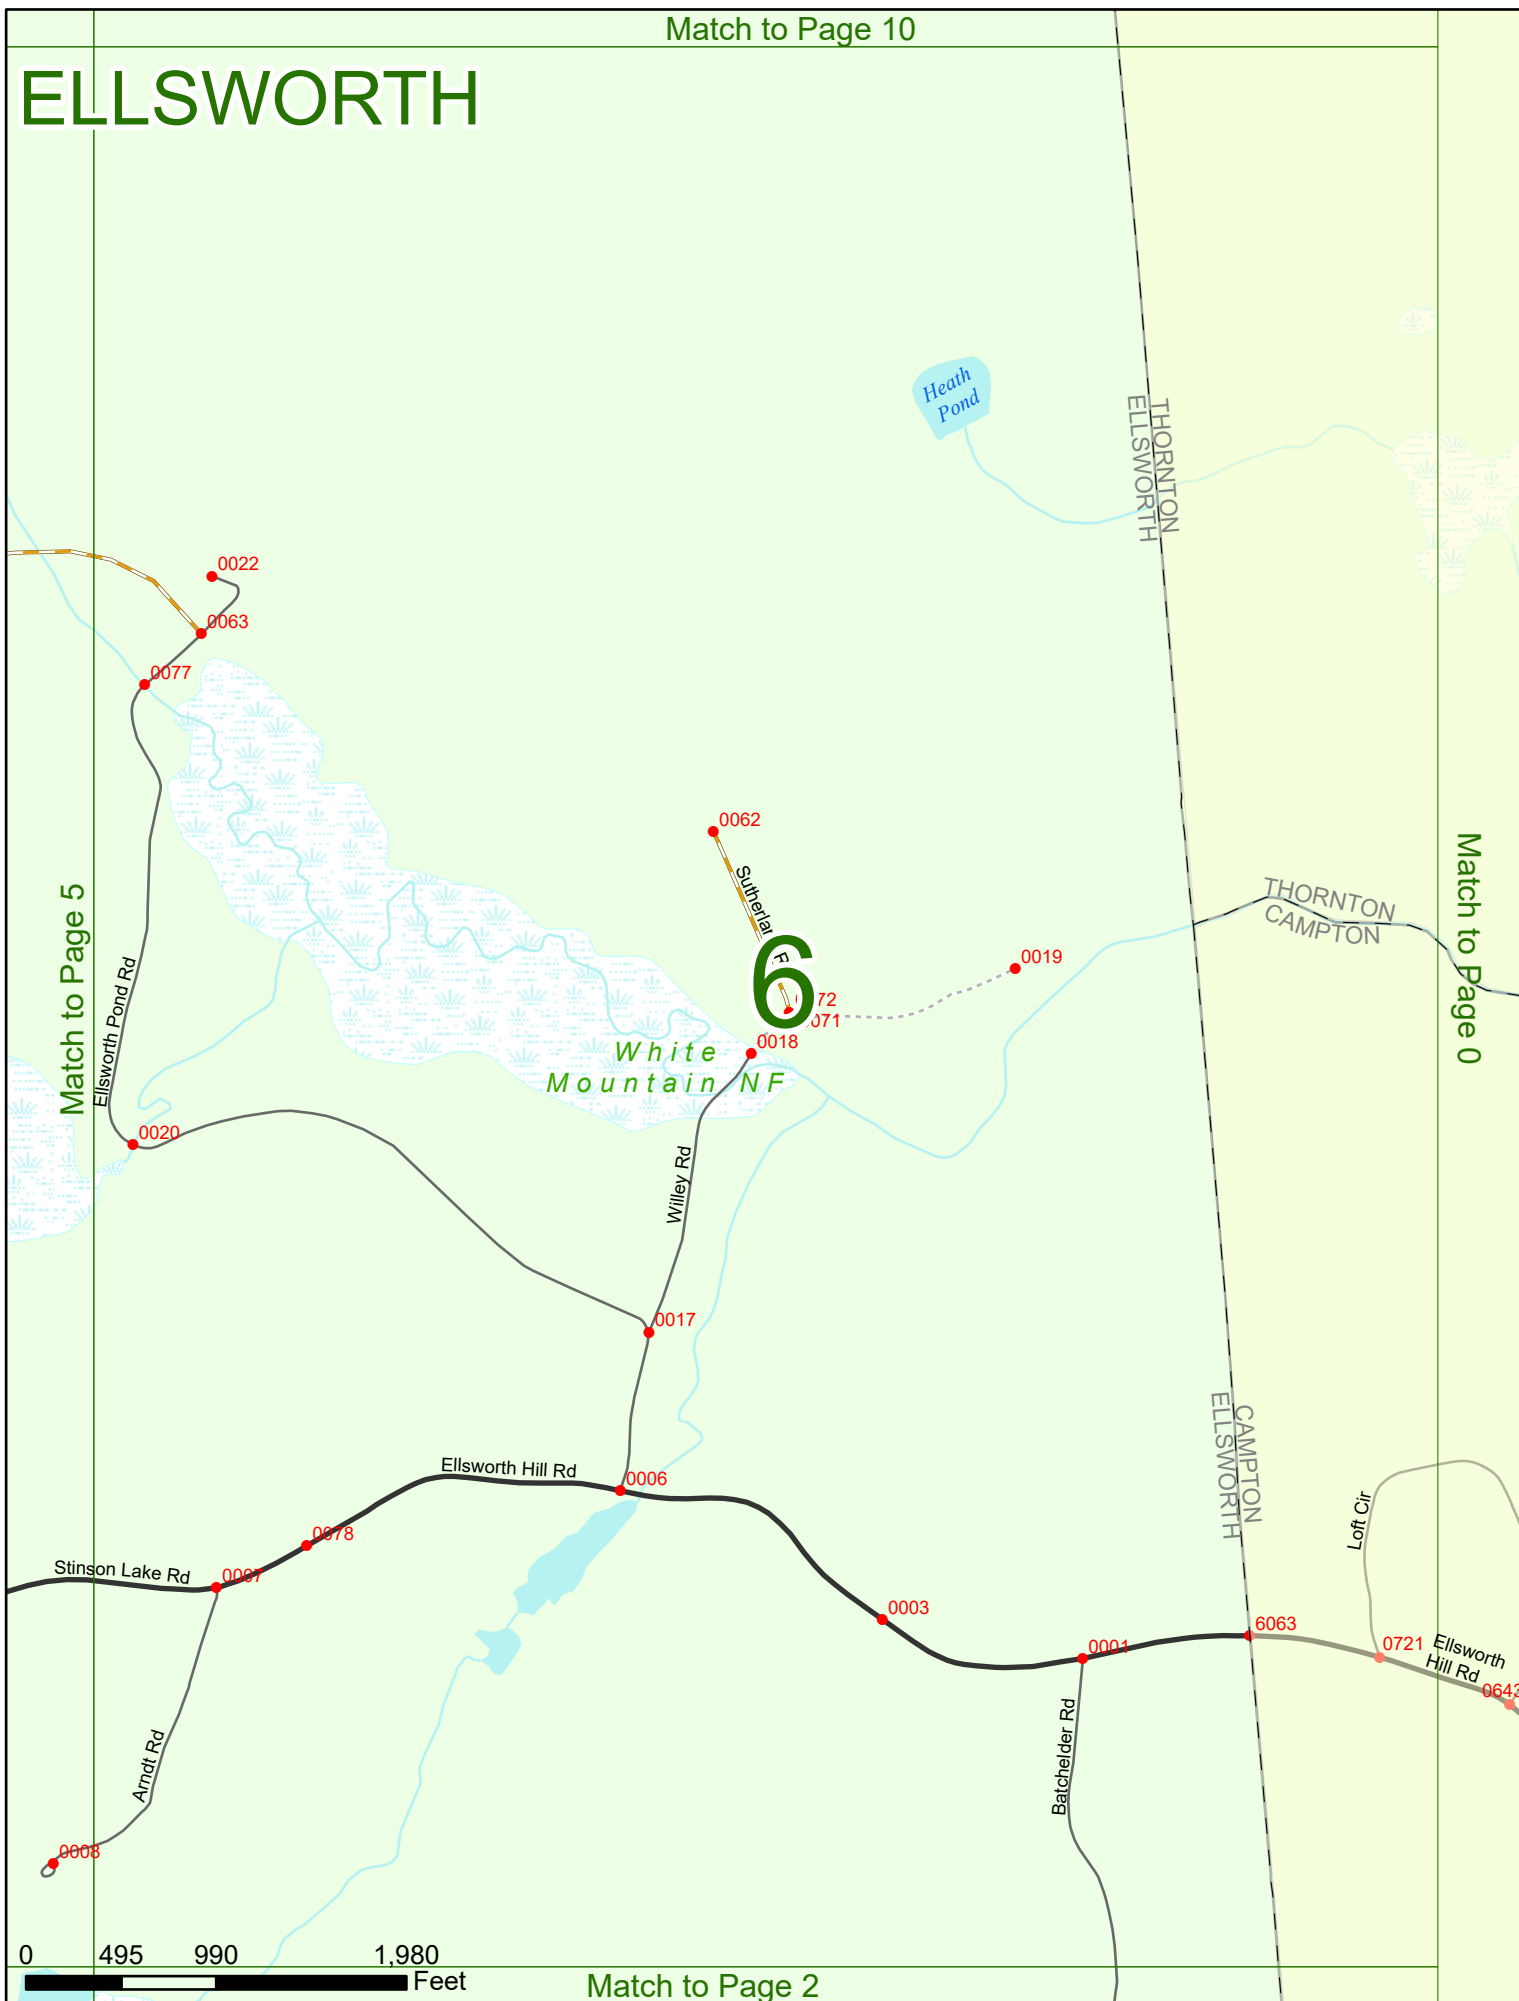

ELLSWORTH

Match to Page 5

Match to Page 0

0 495 990 1,980 Feet

Match to Page 2