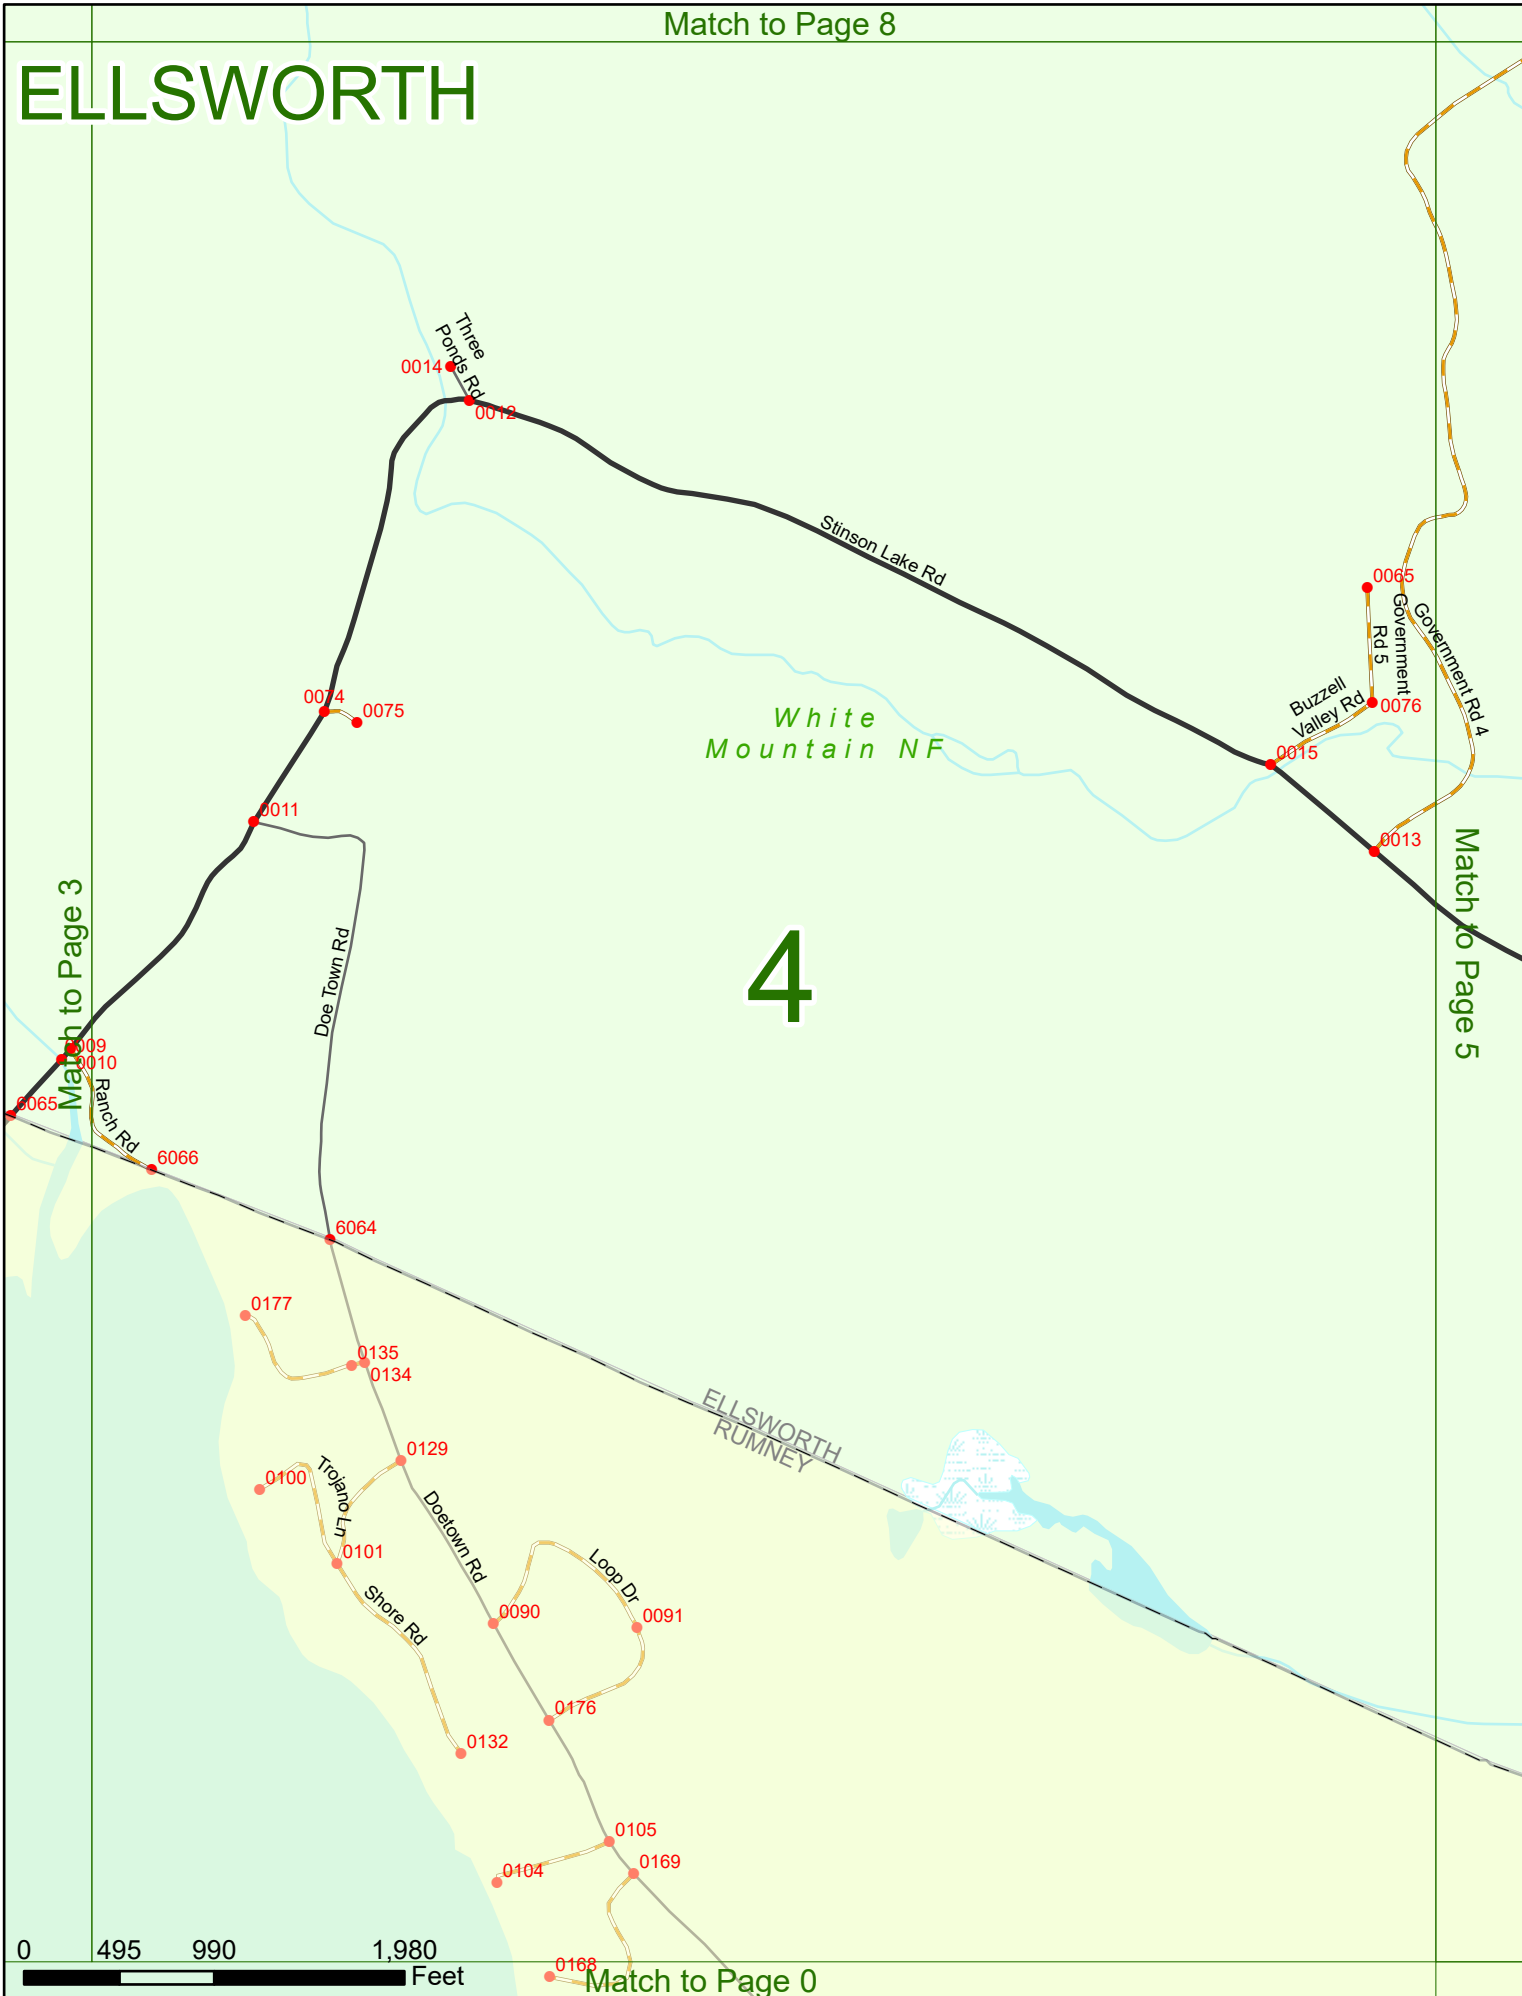

Doe Town Rd

Loop Dr

Trojano Ln

Shore Rd

Match to Page 3

Match to Page 5

Match to Page 0

0 495 990 1,980 Feet