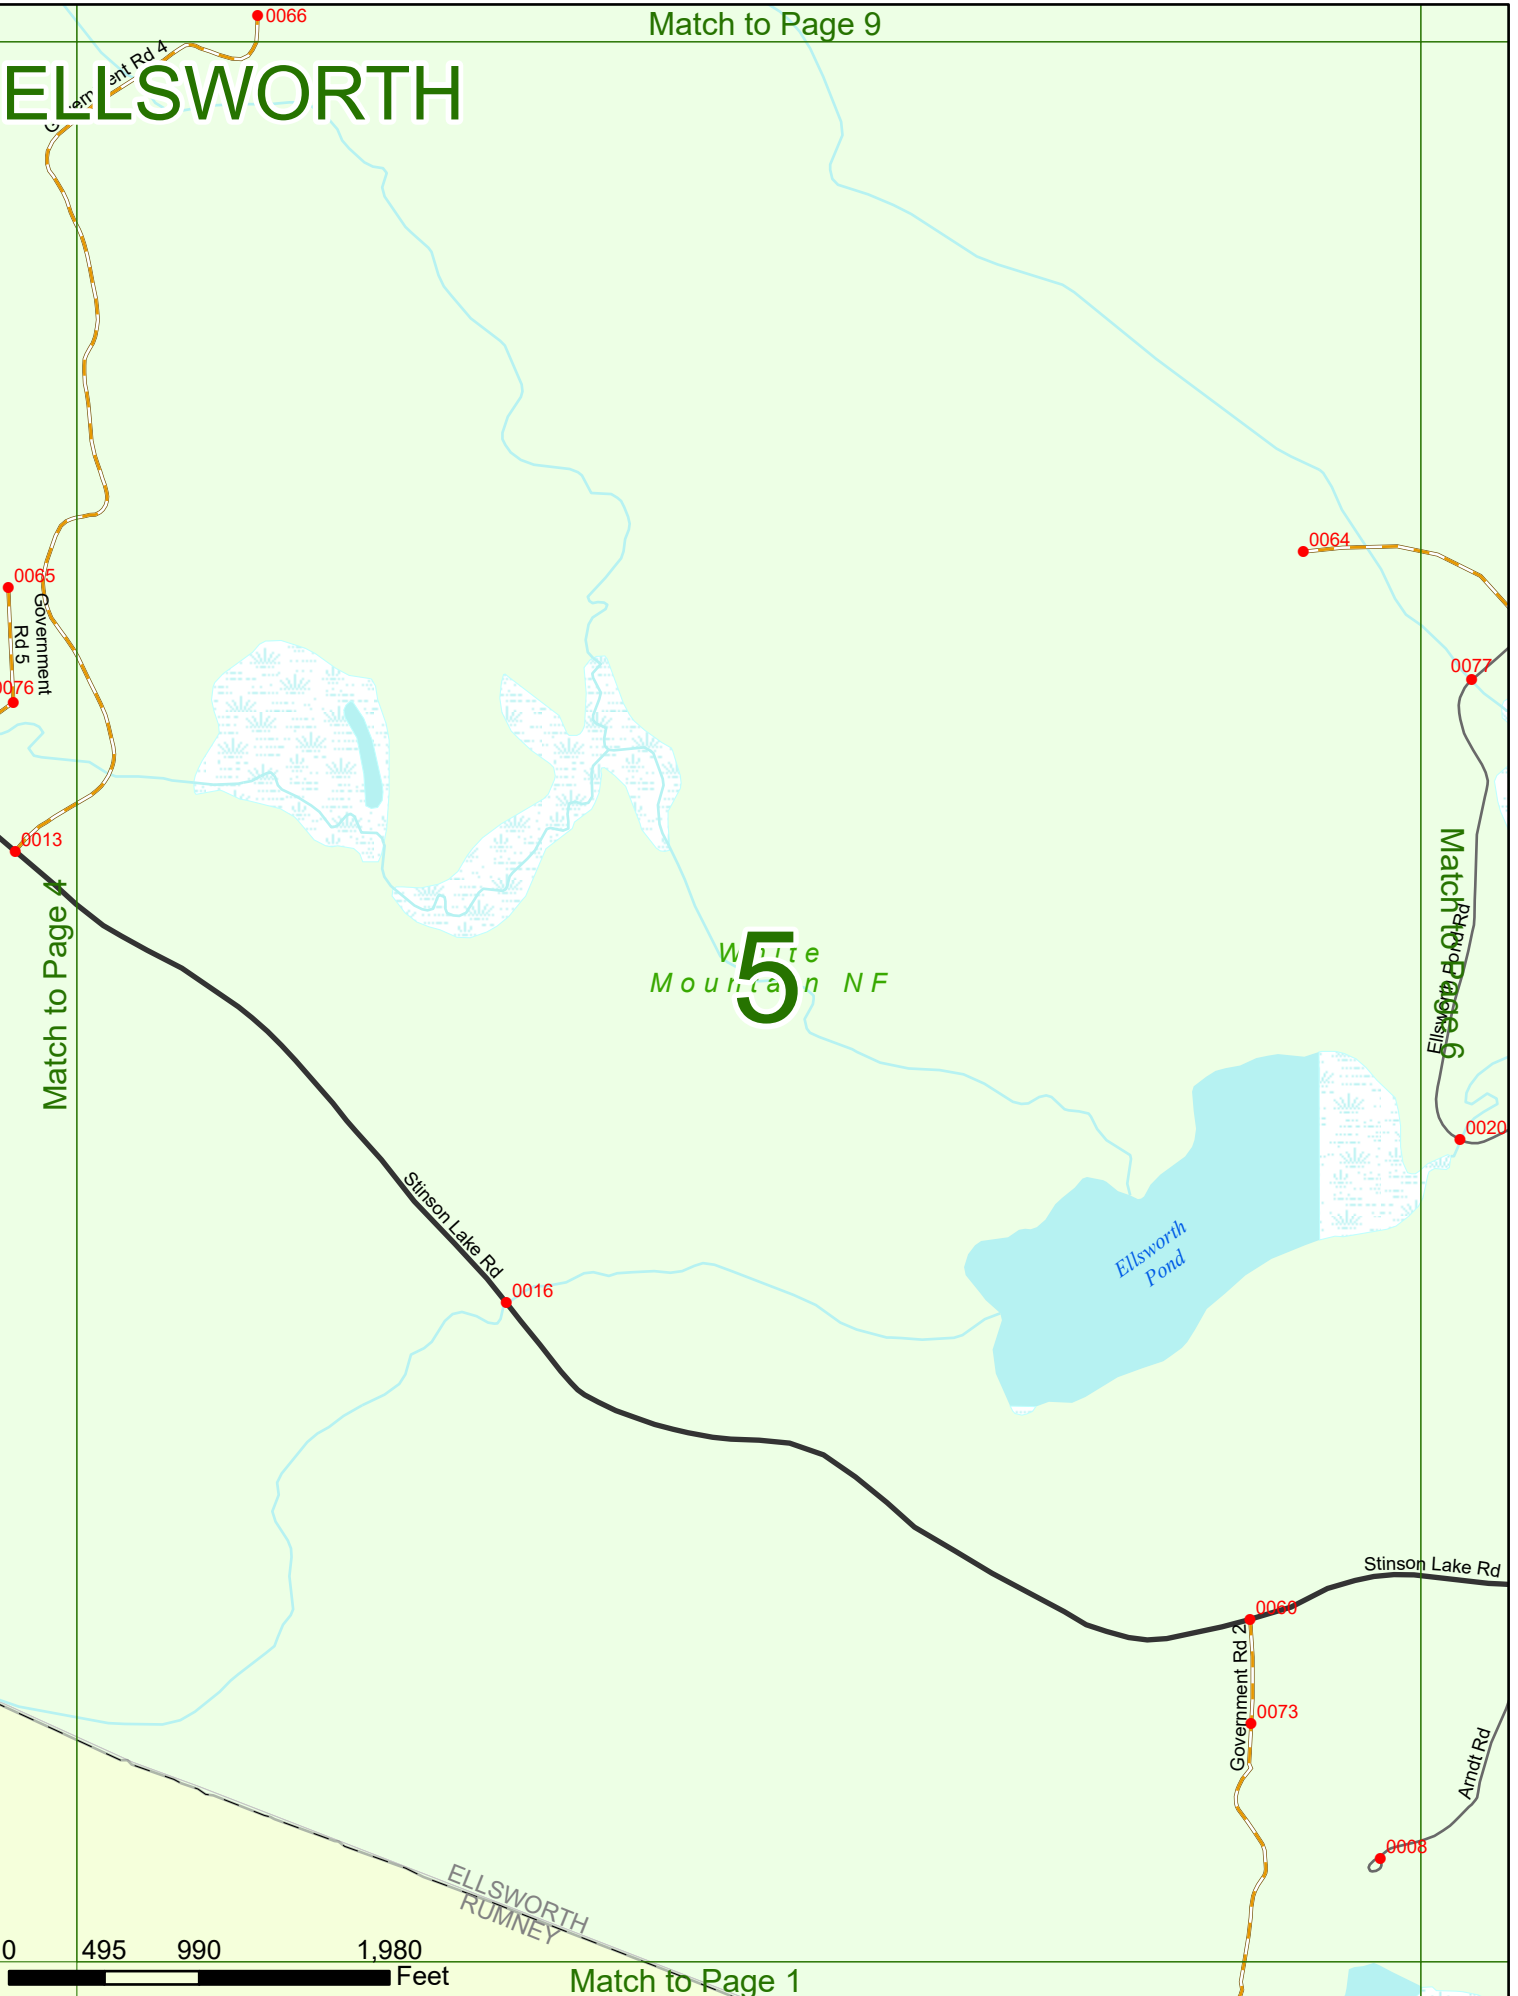

Match to Page 9

ELLSWORTH

White Mountain NF

5

Ellsworth Pond

Stinson Lake Rd

Stinson Lake Rd

Match to Page 6

Match to Page 4

Match to Page 1

ELLSWORTH
RUMNEY