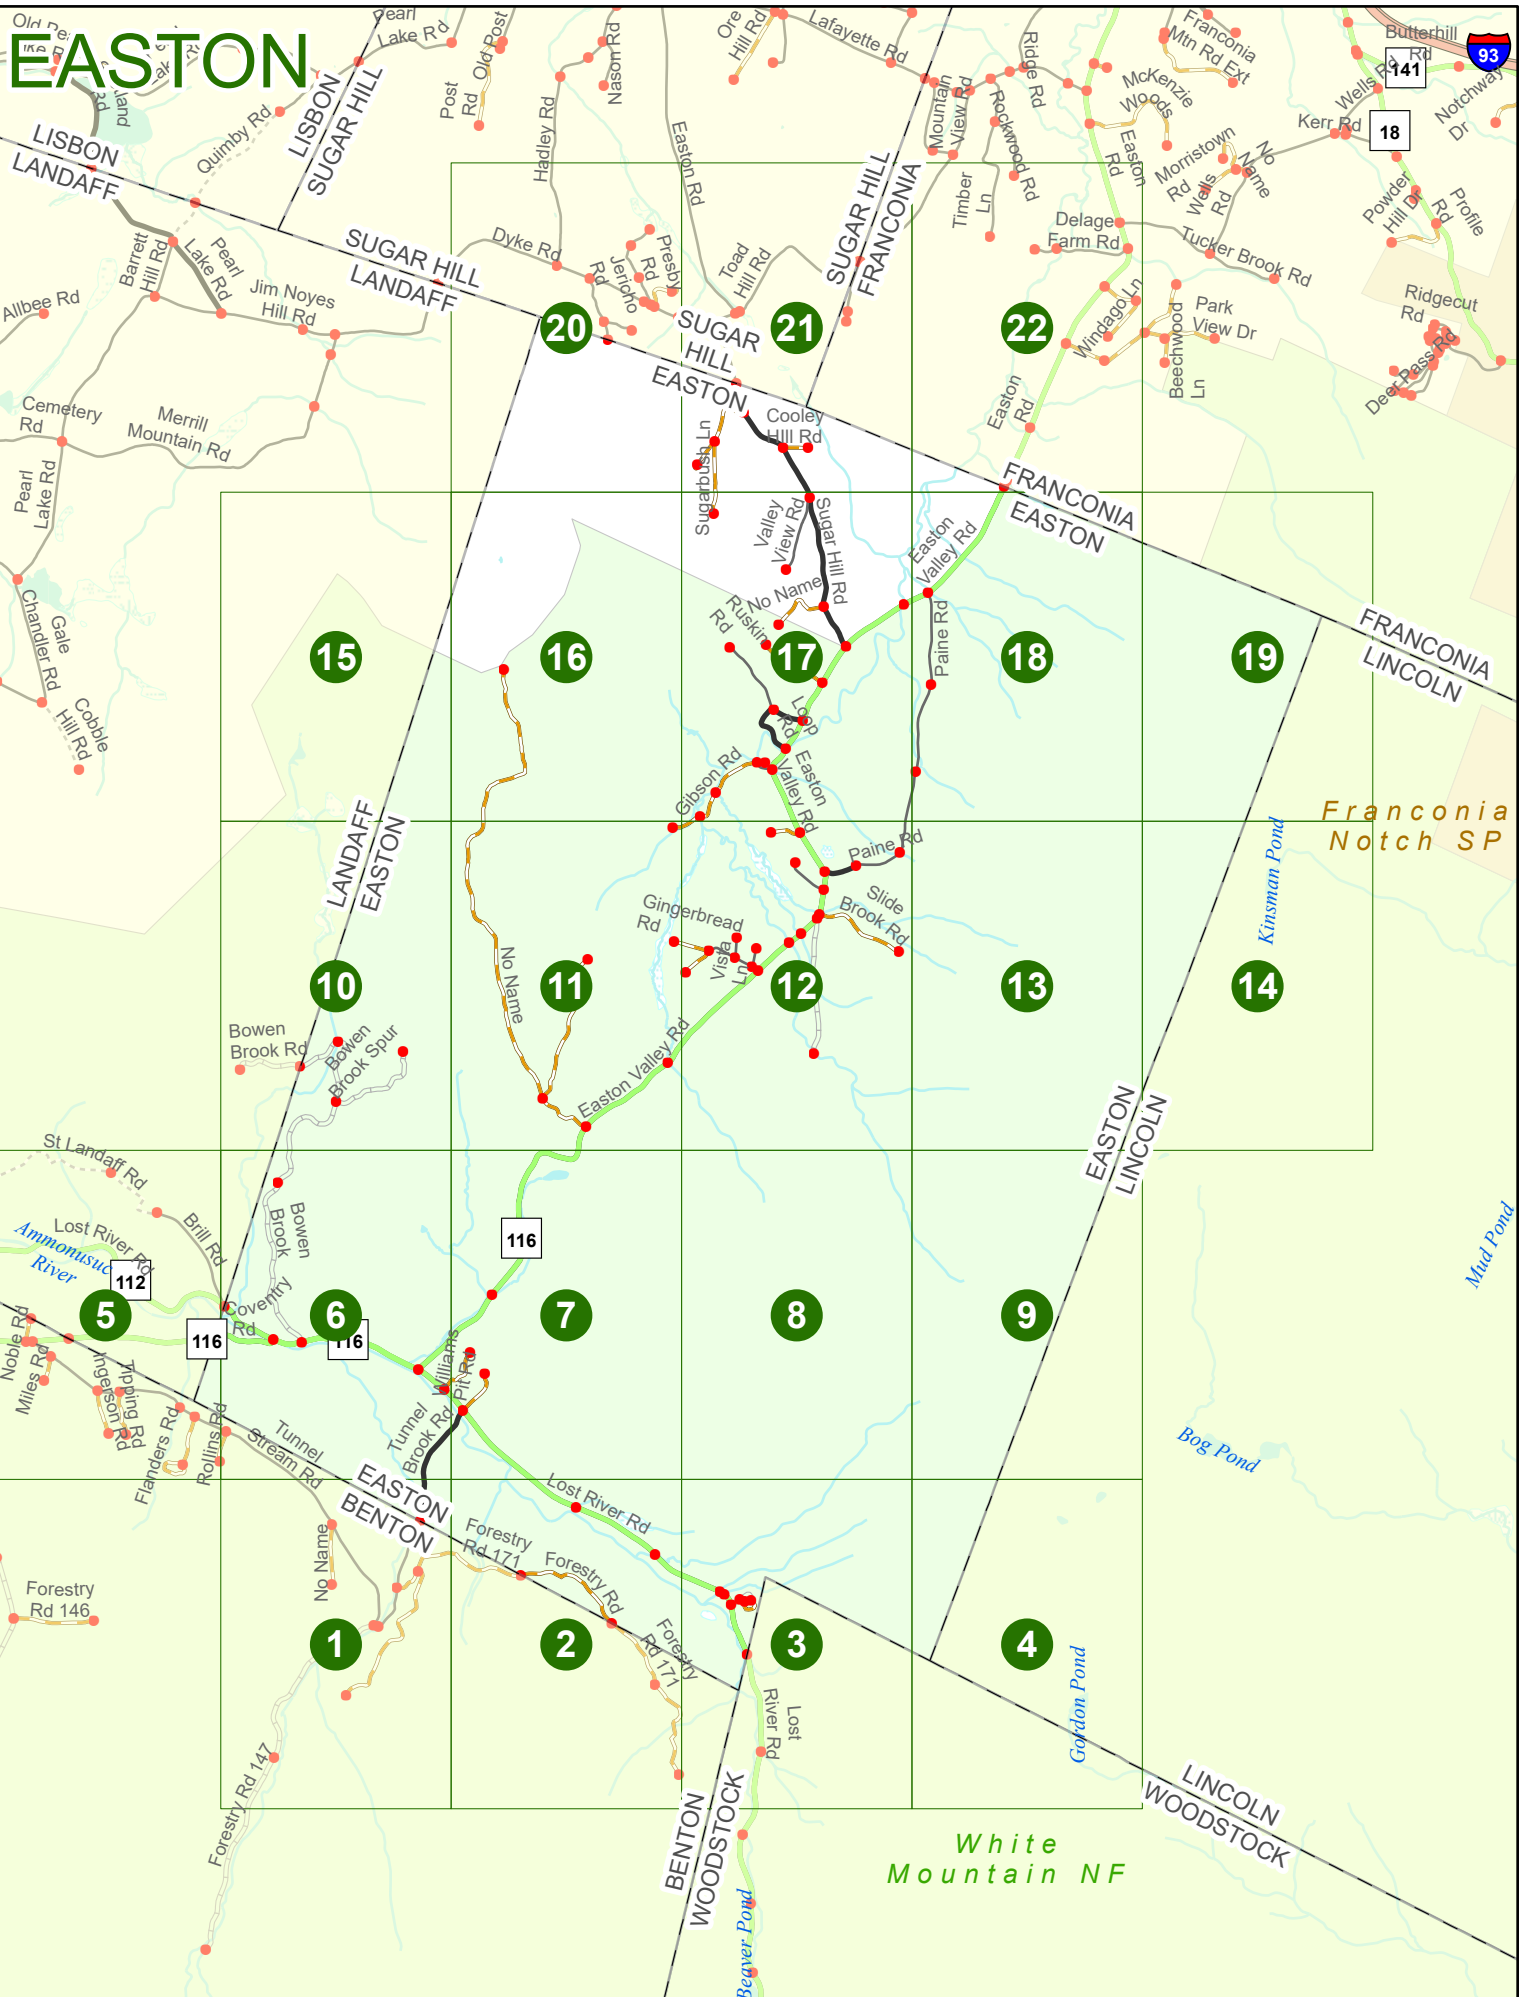

New Hampshire
DOT
 Department of Transportation

Maps and data sets are not guaranteed to be free from errors and omissions. Data is in a constant state of update and correction by various groups and agencies. Information displayed on this map is the best available at the time of publication.

2023 Nodal Reference Bookmap

LEGEND

NHDOT will accept crash locations based on the State of NH Uniform Police Traffic Accident Report.

Crash occurred on:

Option 1 Street Address
 123 Main Street

Option 2 Route No and/or Distance from NESW Intesecting Road, Bridge,
 Street name Intersecting Street Town/County line
 Main Street 500 E Oak Street

Option 3 First Node Distance from First Node Second Node
 515 212 632

Option 4 Route No and/or Mile Marker on Interstate Only NESW Mile (Marker)
 Street name
 189S 700 feet S 36.8

Option 3 – Example

Street Name Loudon Road
First Node 803
Distance from First Node 318 Ft
Second Node 813