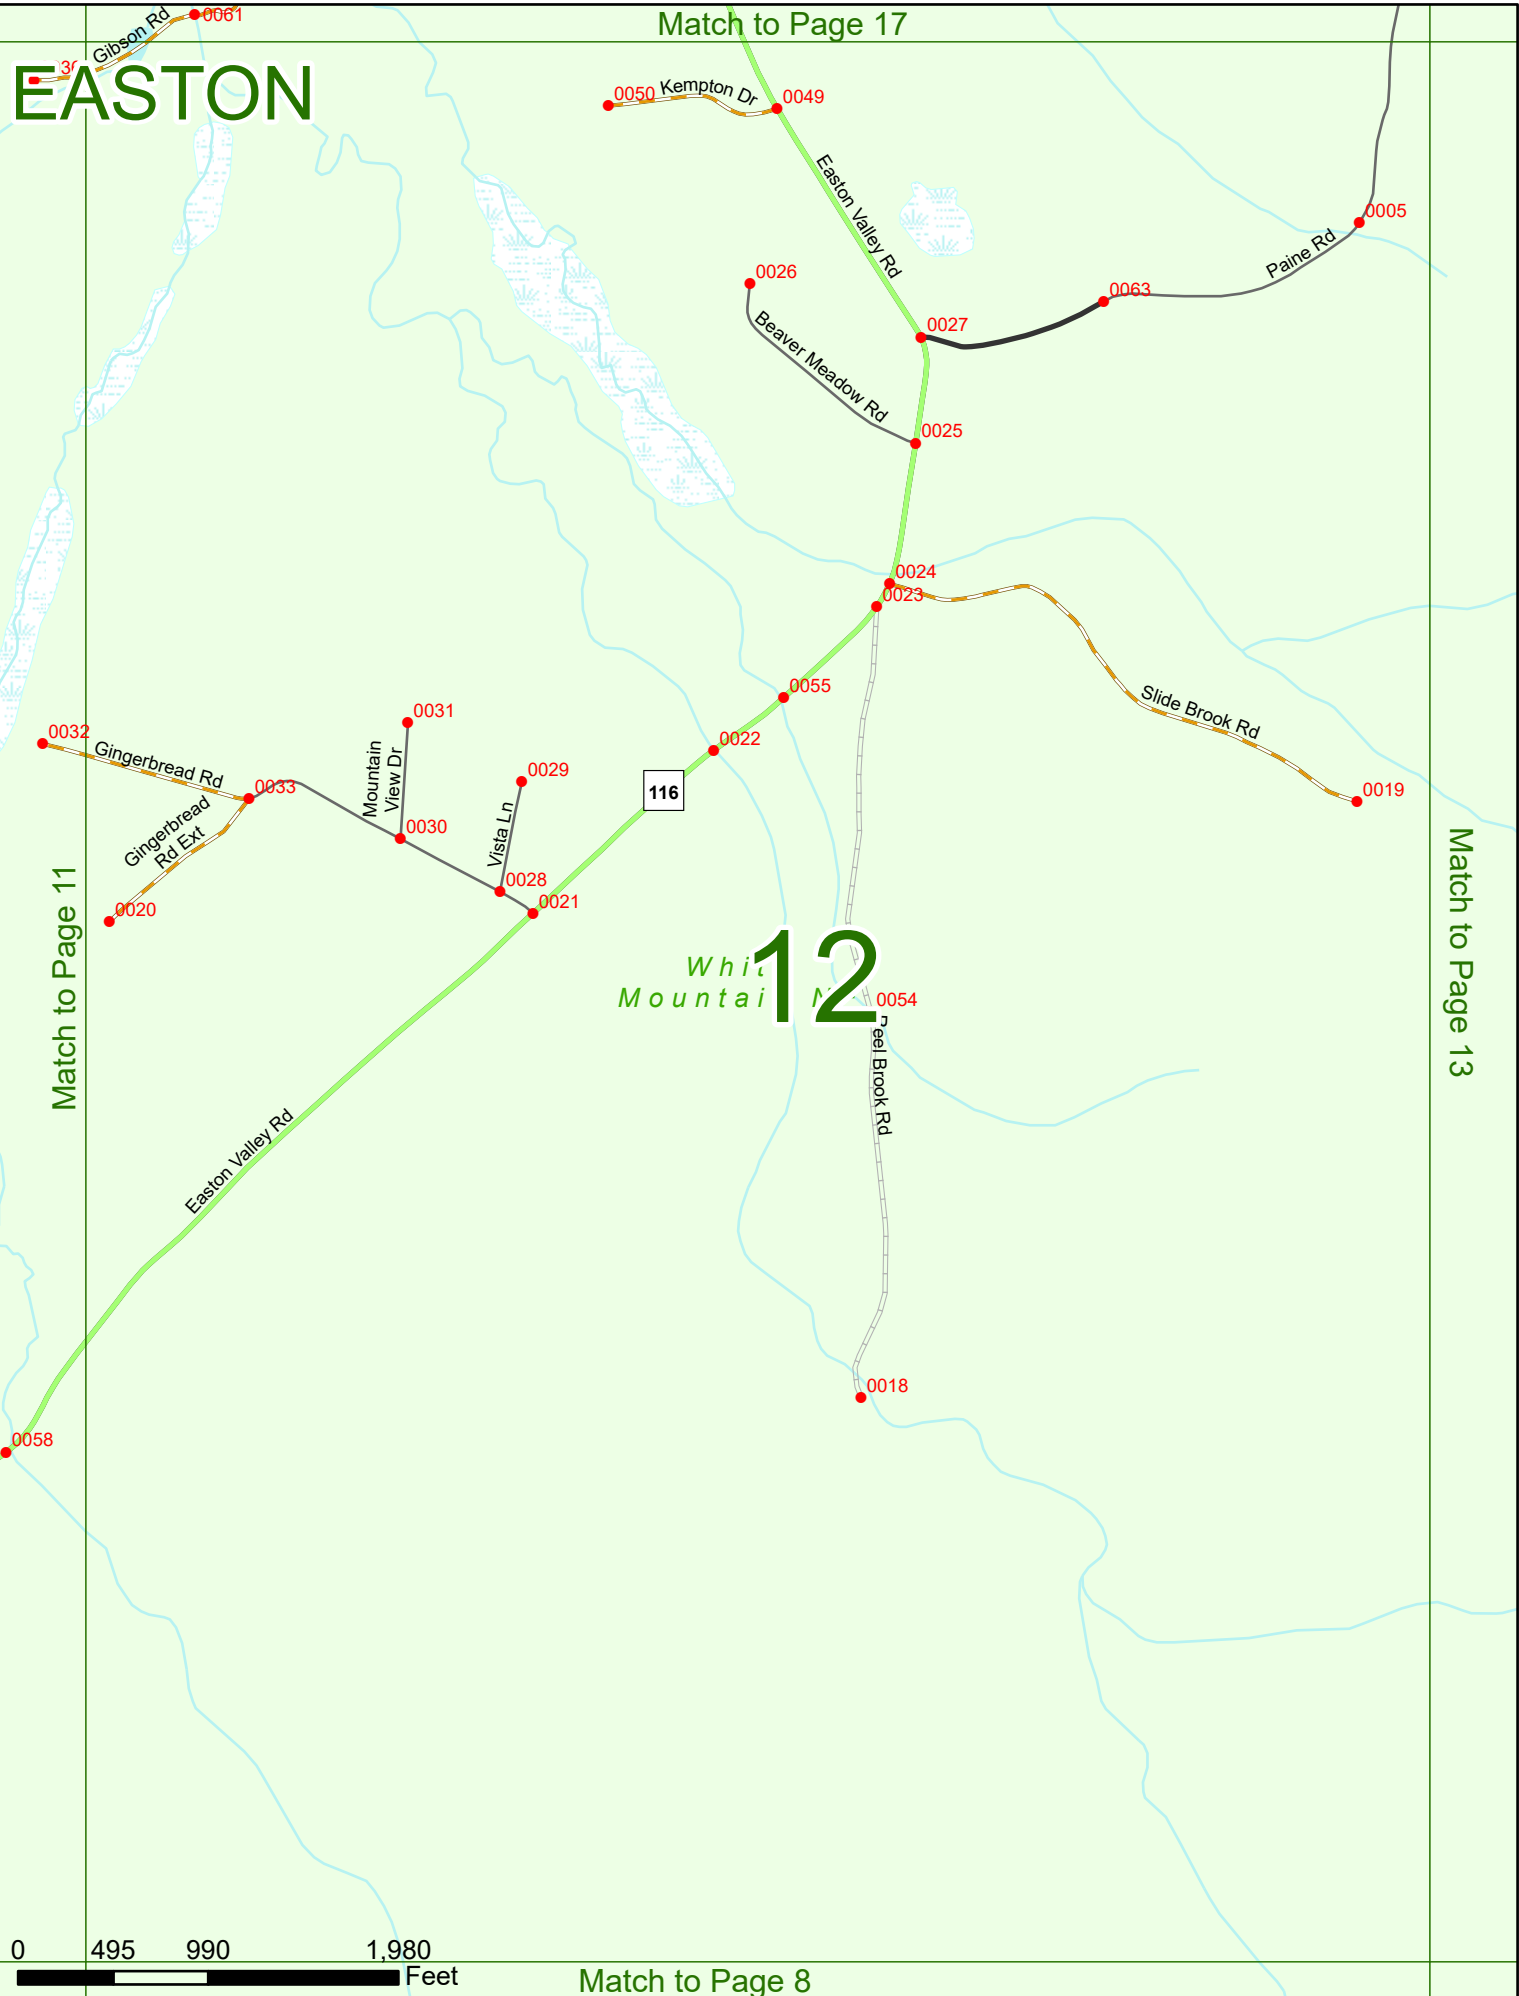

EASTON

Match to Page 17

Match to Page 11

Match to Page 13

White Mountain 12

Match to Page 8