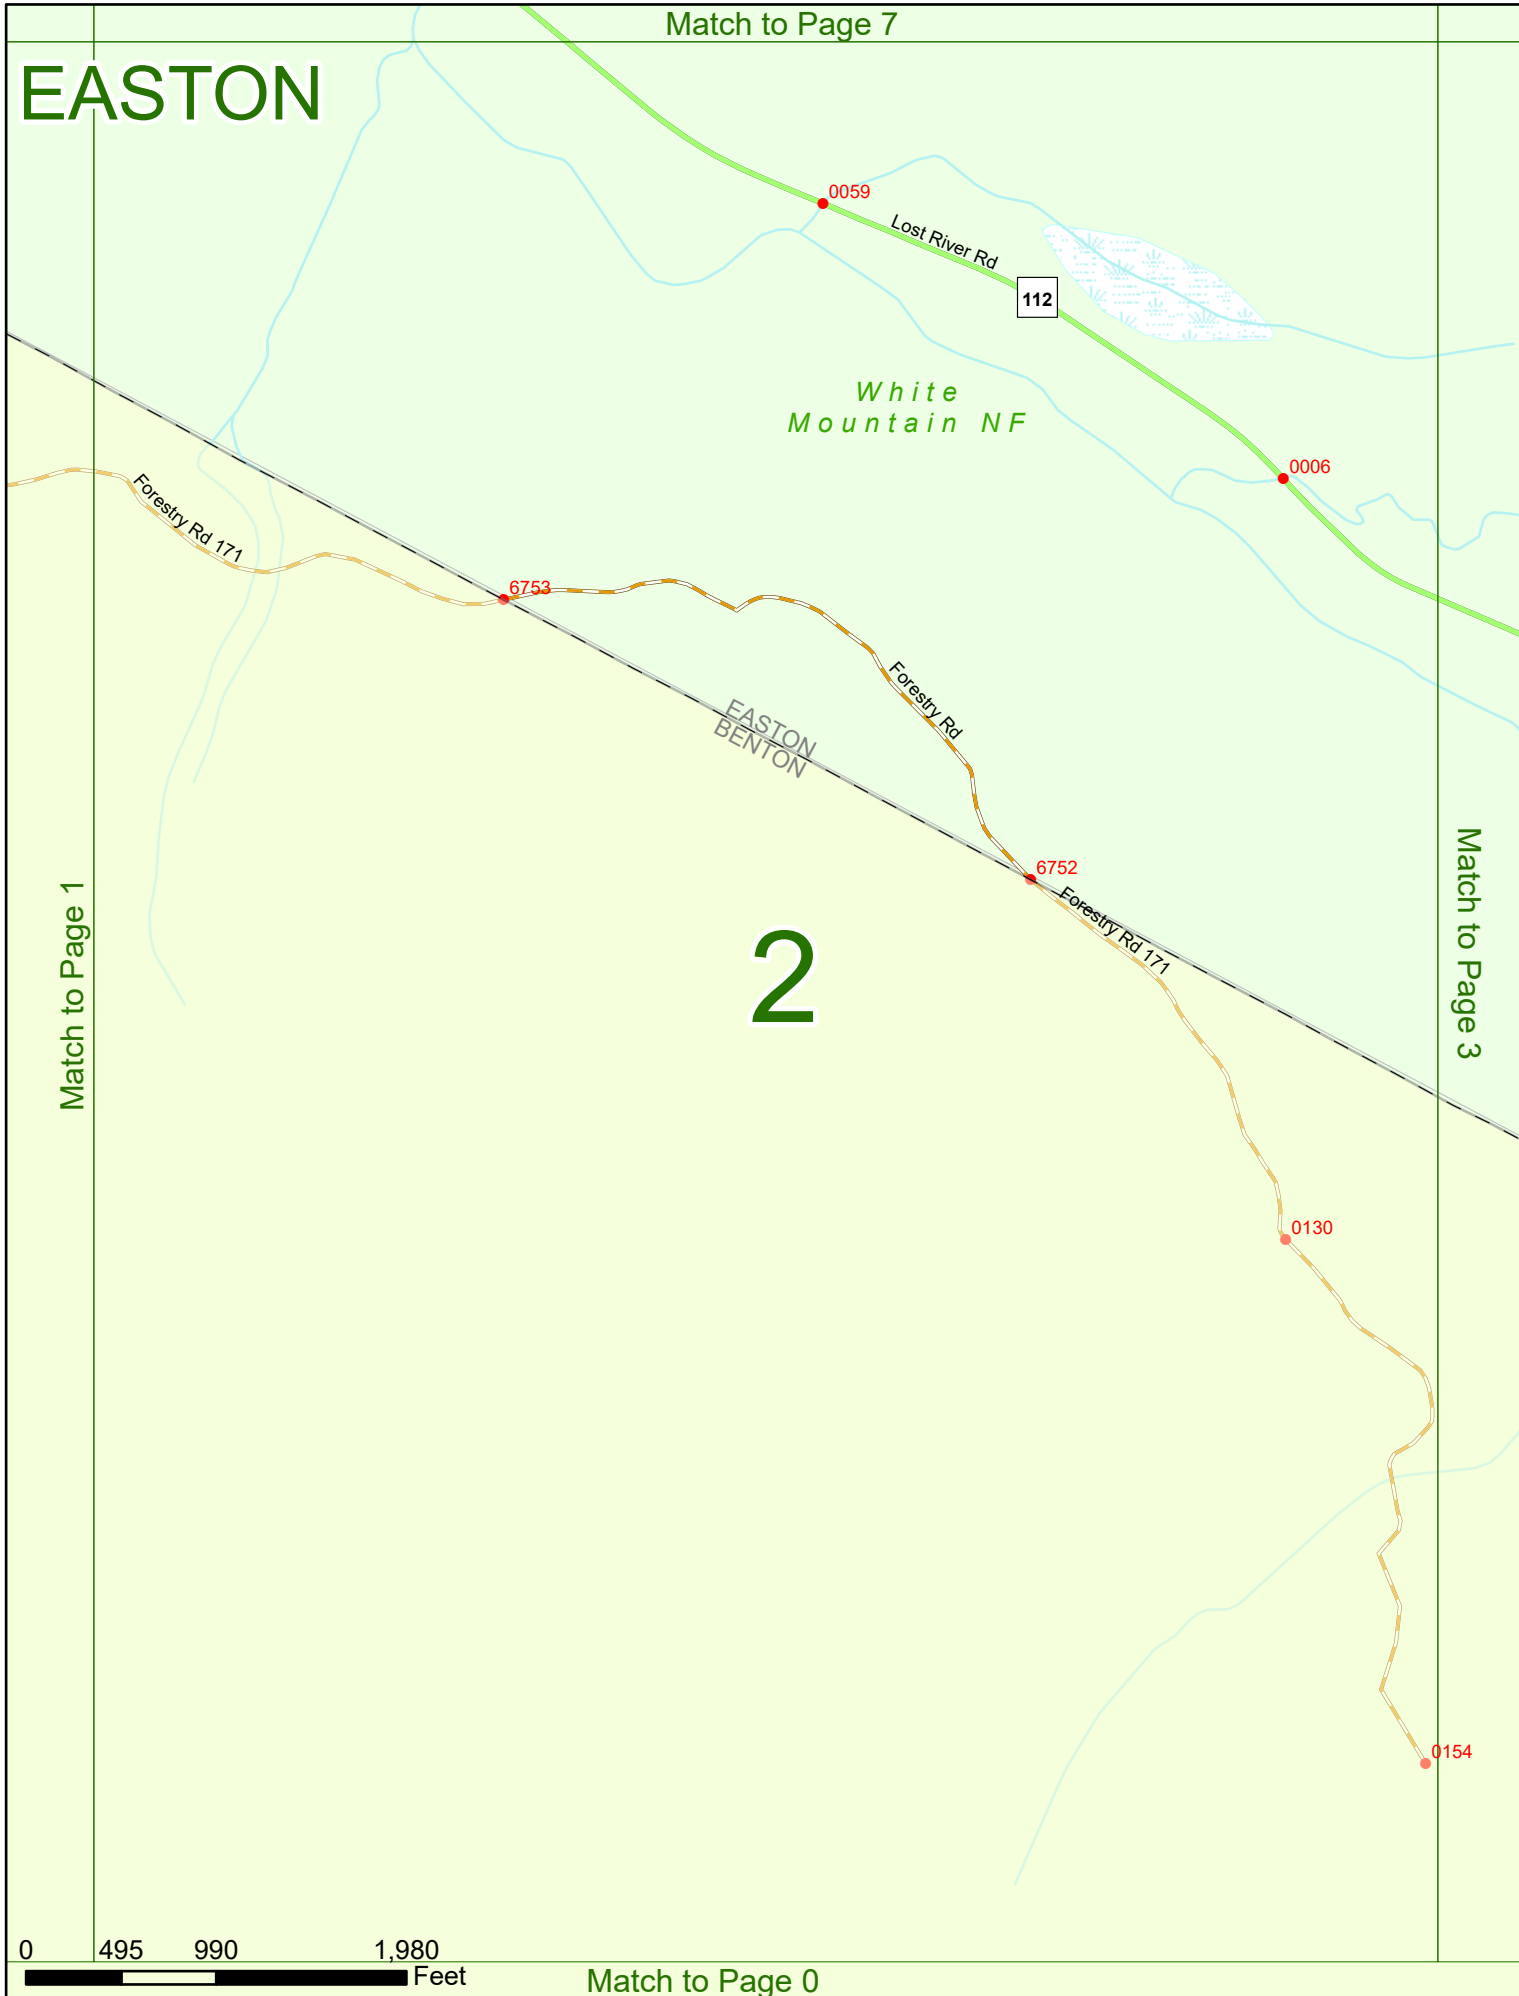

Match to Page 7

EASTON

White Mountain NF

Match to Page 1

Match to Page 3

2

0 495 990 1,980 Feet

Match to Page 0