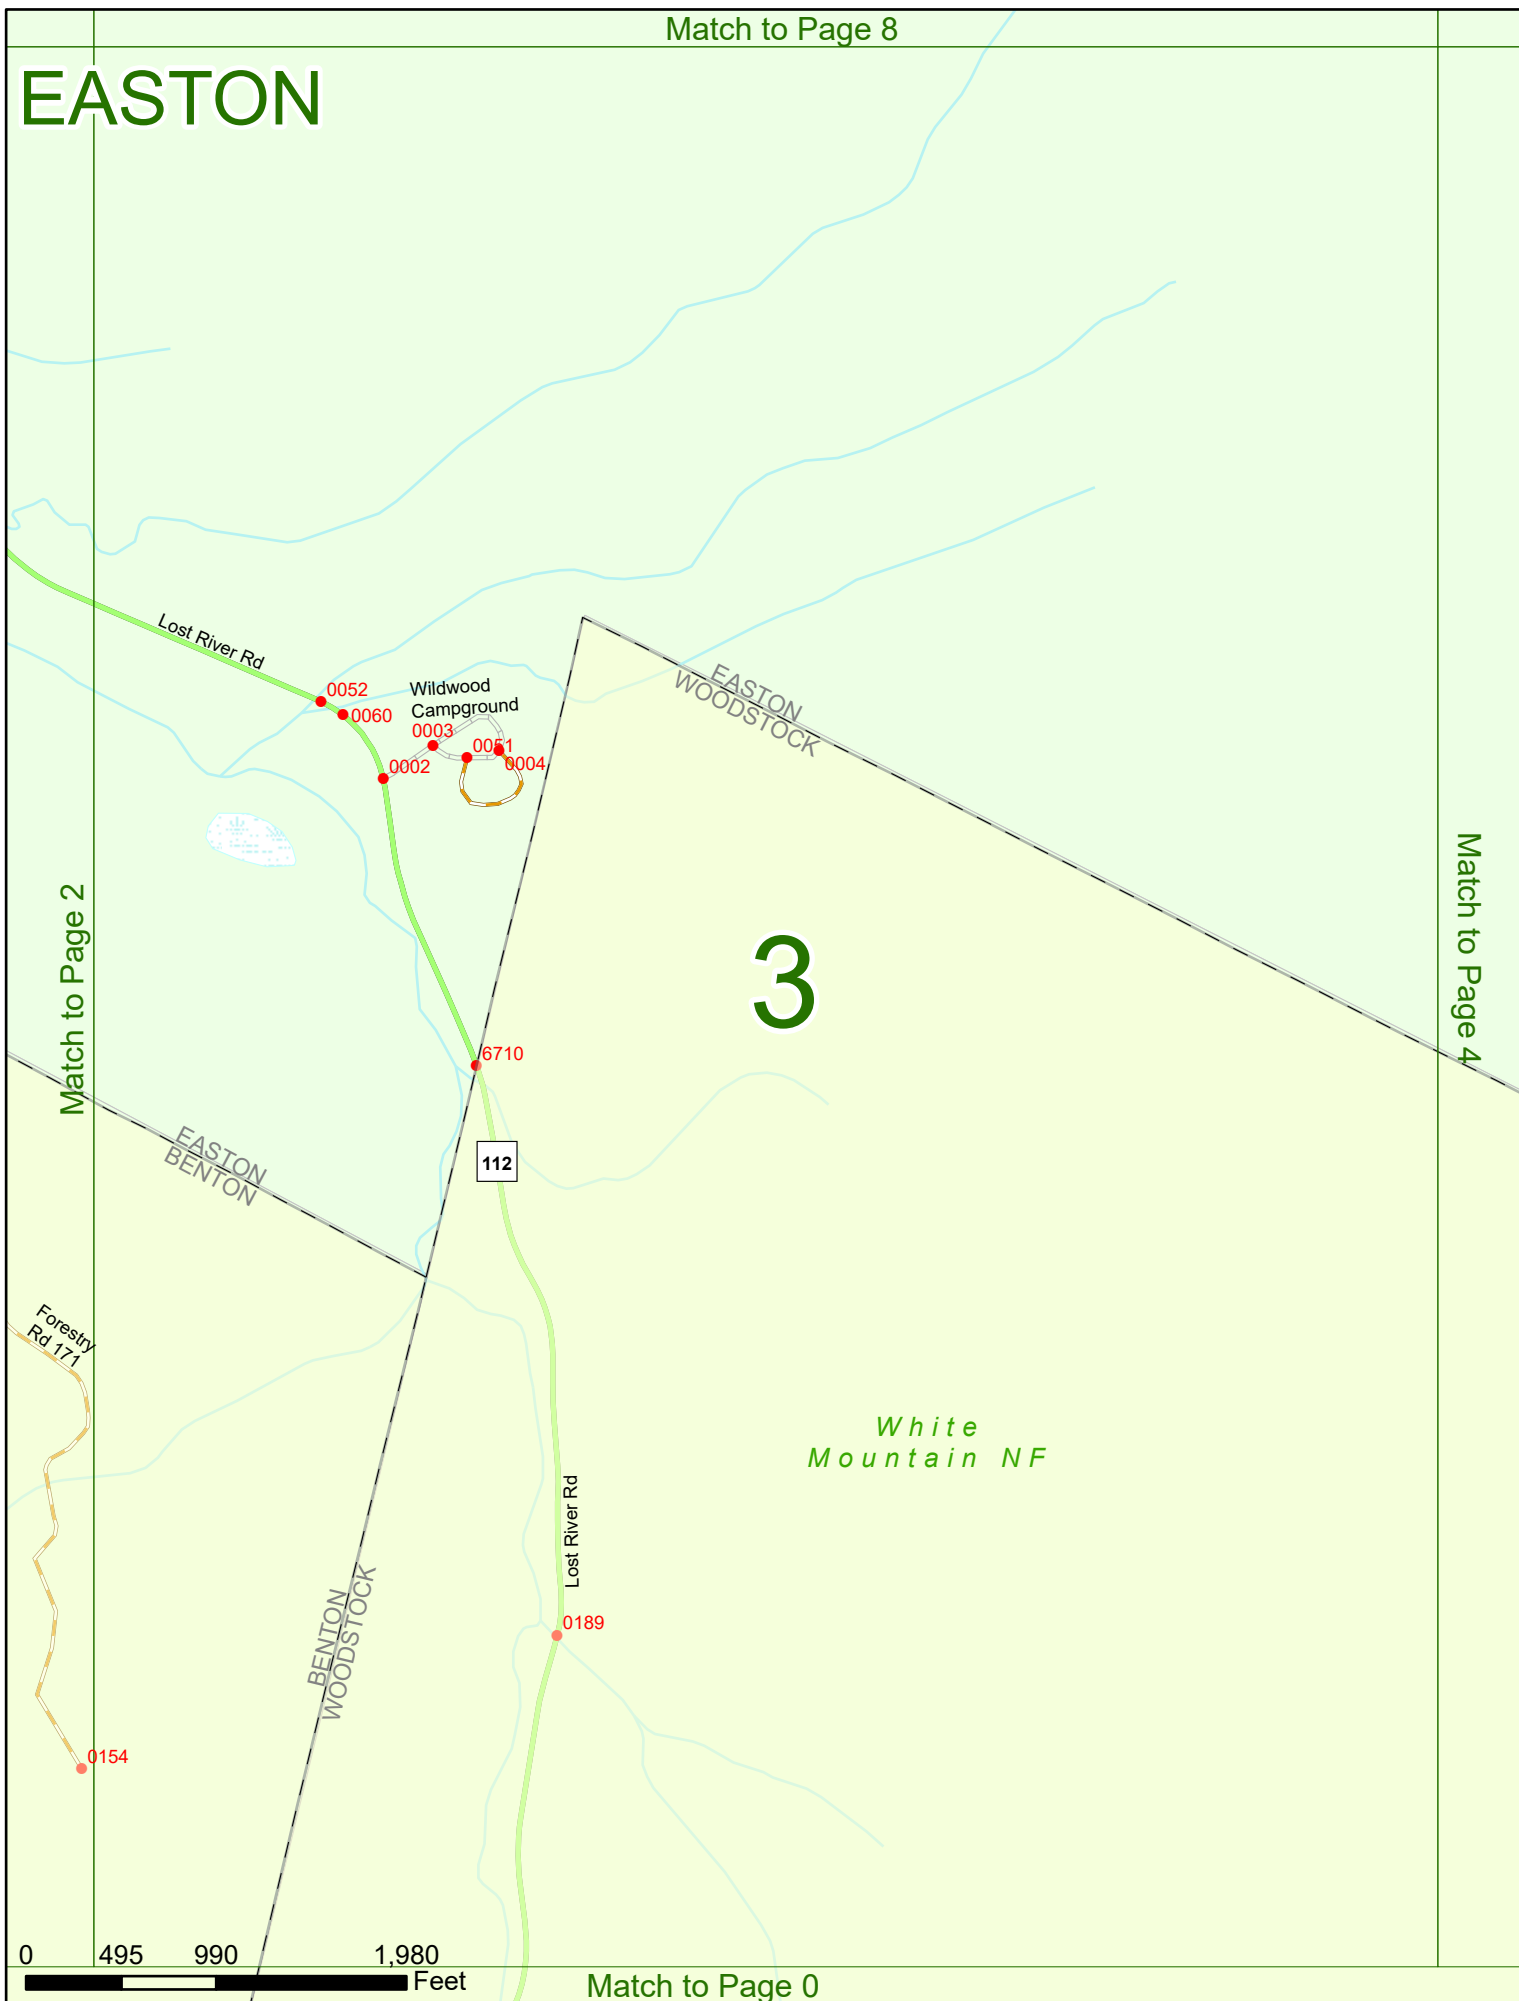

EASTON

Match to Page 2

Match to Page 4

3