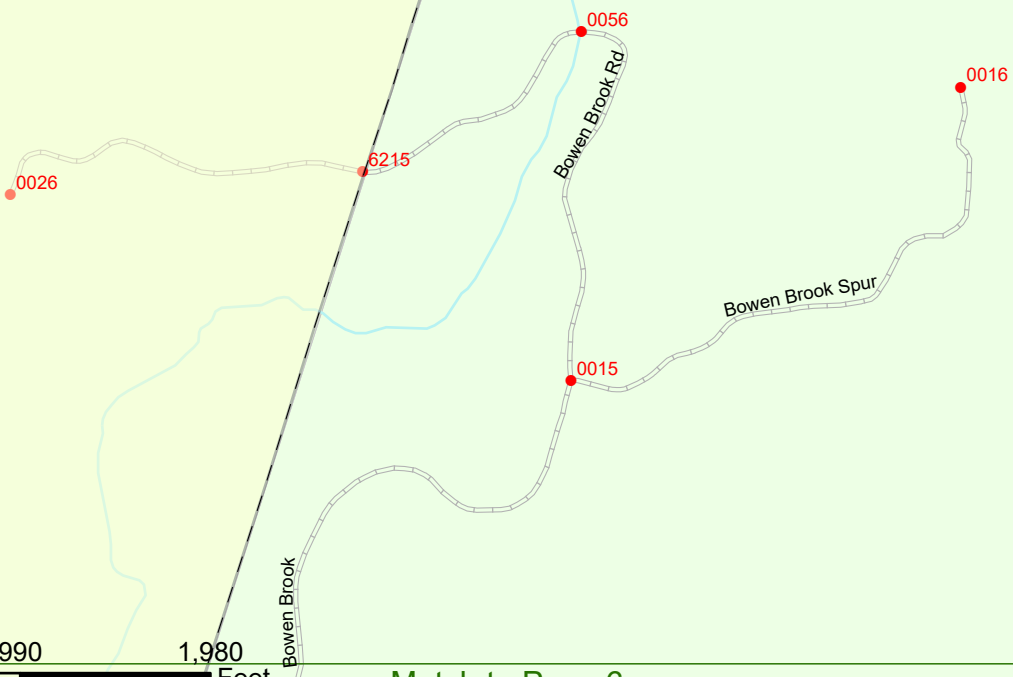

Match to Page 15

EASTON

Match to Page 0

LANDAFF
EASTON

10

*White
Mountain NF*

Match to Page 11

Match to Page 6