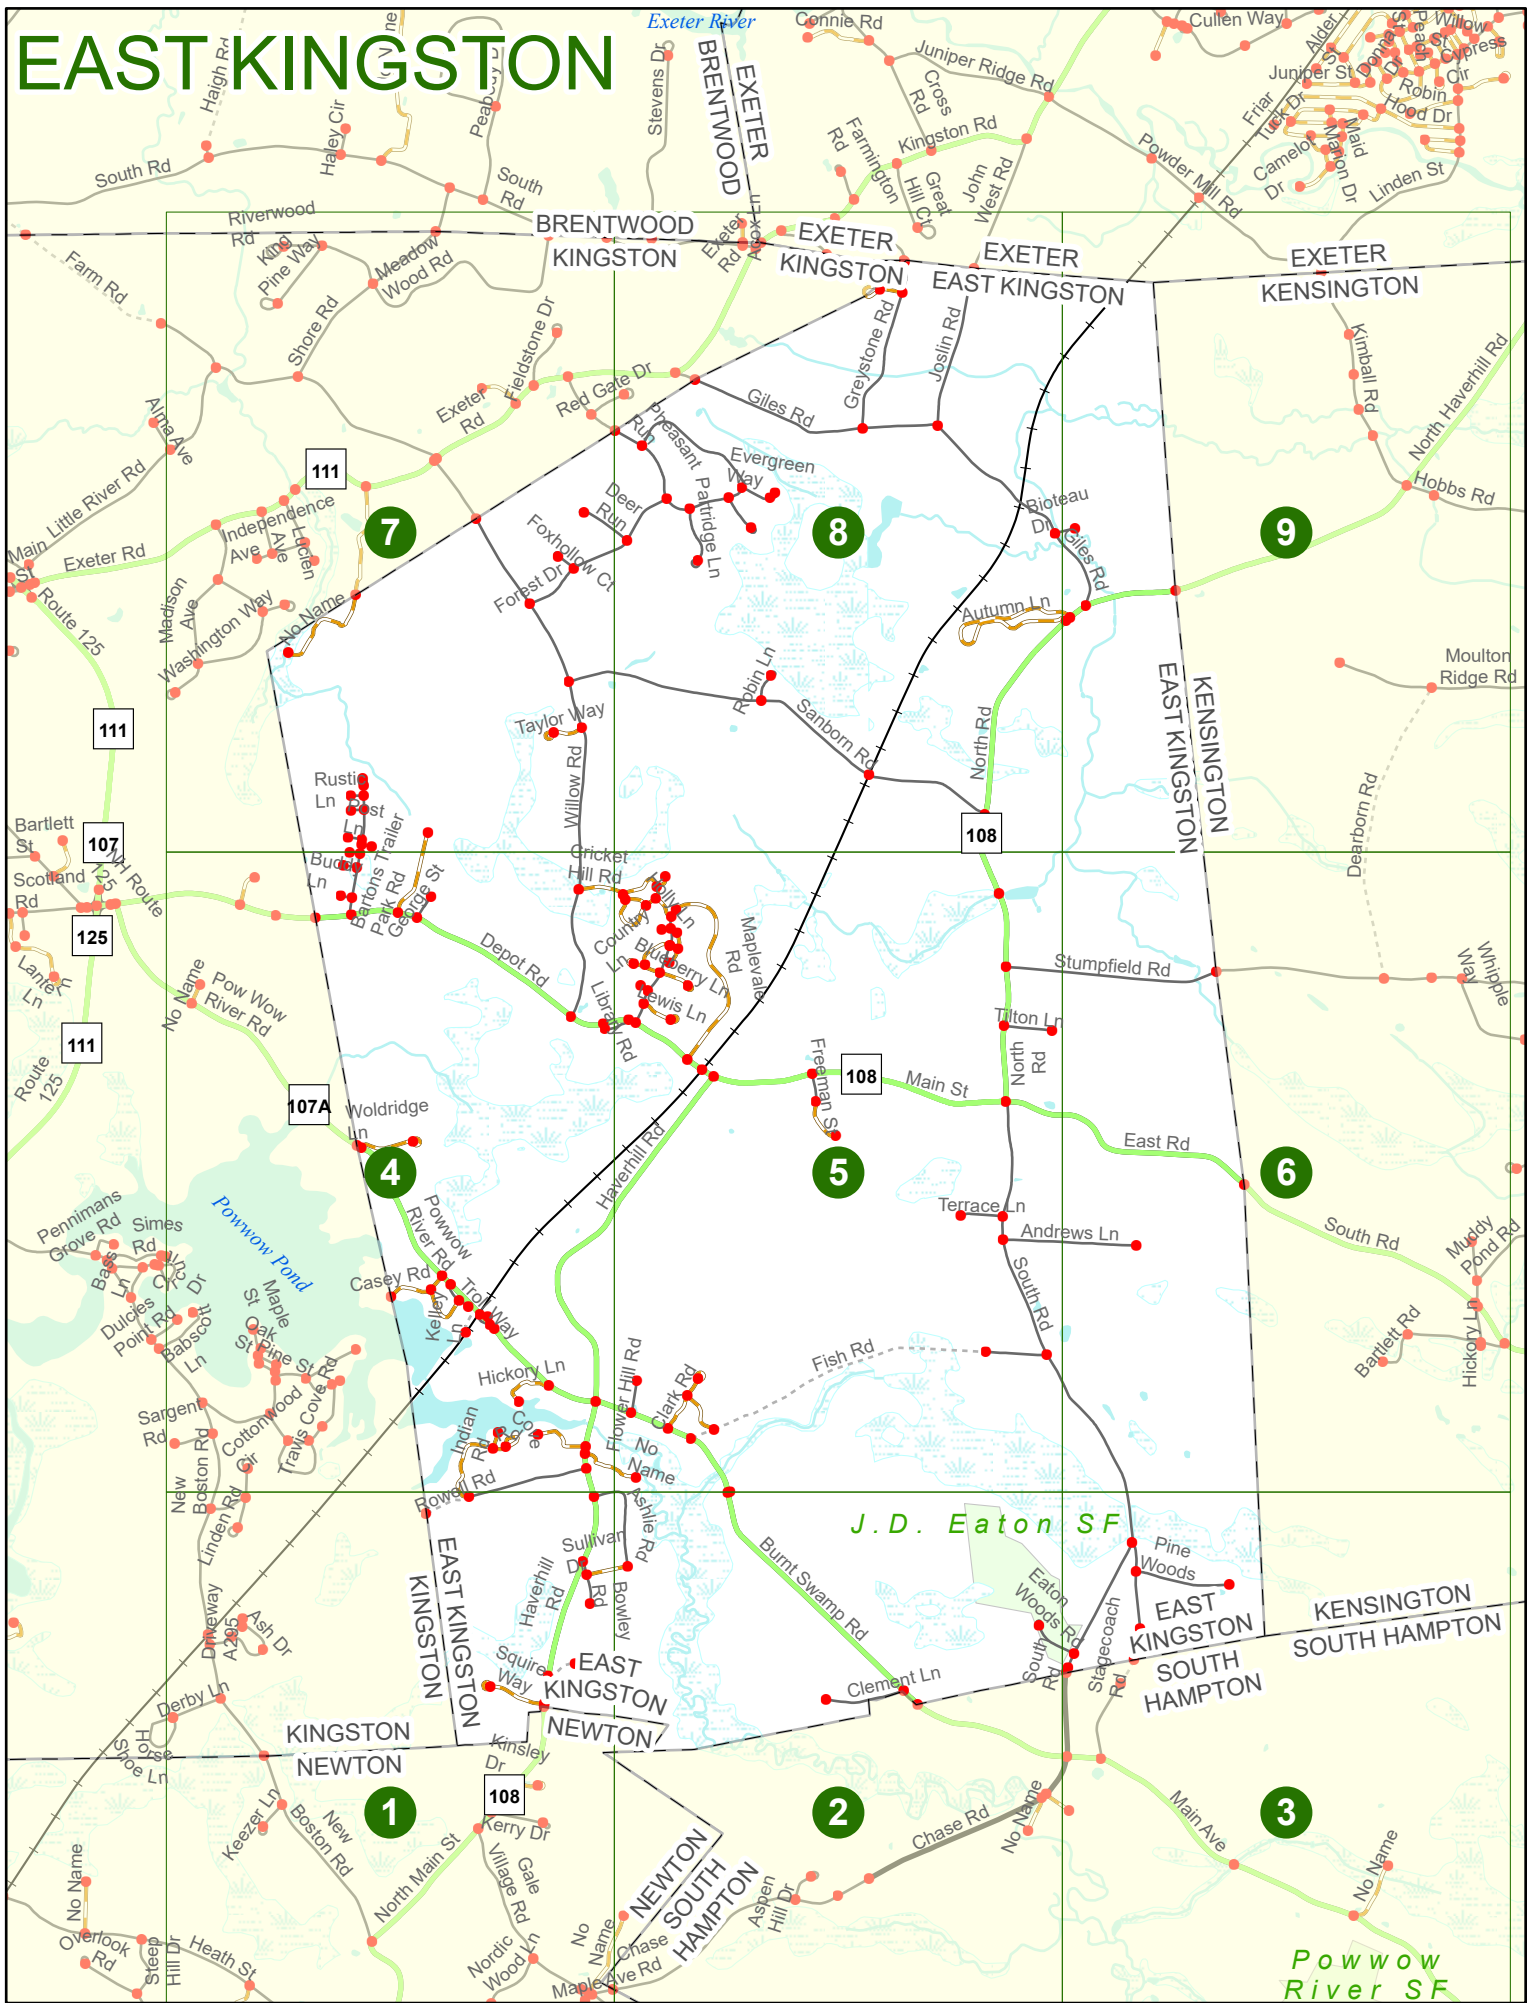

## LEGEND

NHDOT will accept crash locations based on the State of NH Uniform Police Traffic Accident Report.

Crash occurred on:

**Option 1**     Street Address  
                   123 Main Street

**Option 2**     Route No and/or     Distance from             NESW             Intesecting Road, Bridge,  
                   Street name             Intersecting Street                                     Town/County line  
                   Main Street                     500                     E                     Oak Street

**Option 4**     Route No and/or             Mile Marker on Interstate Only             NESW             Mile (Marker)  
                   Street name  
                   189S                                     700 feet                                     S                     36.8

**Option 3 – Example**

Street Name                     Loudon Road  
First Node                             803  
Distance from First Node             318 Ft  
Second Node                             813

# EAST KINGSTON

Match to Page 1

Match to Page 3