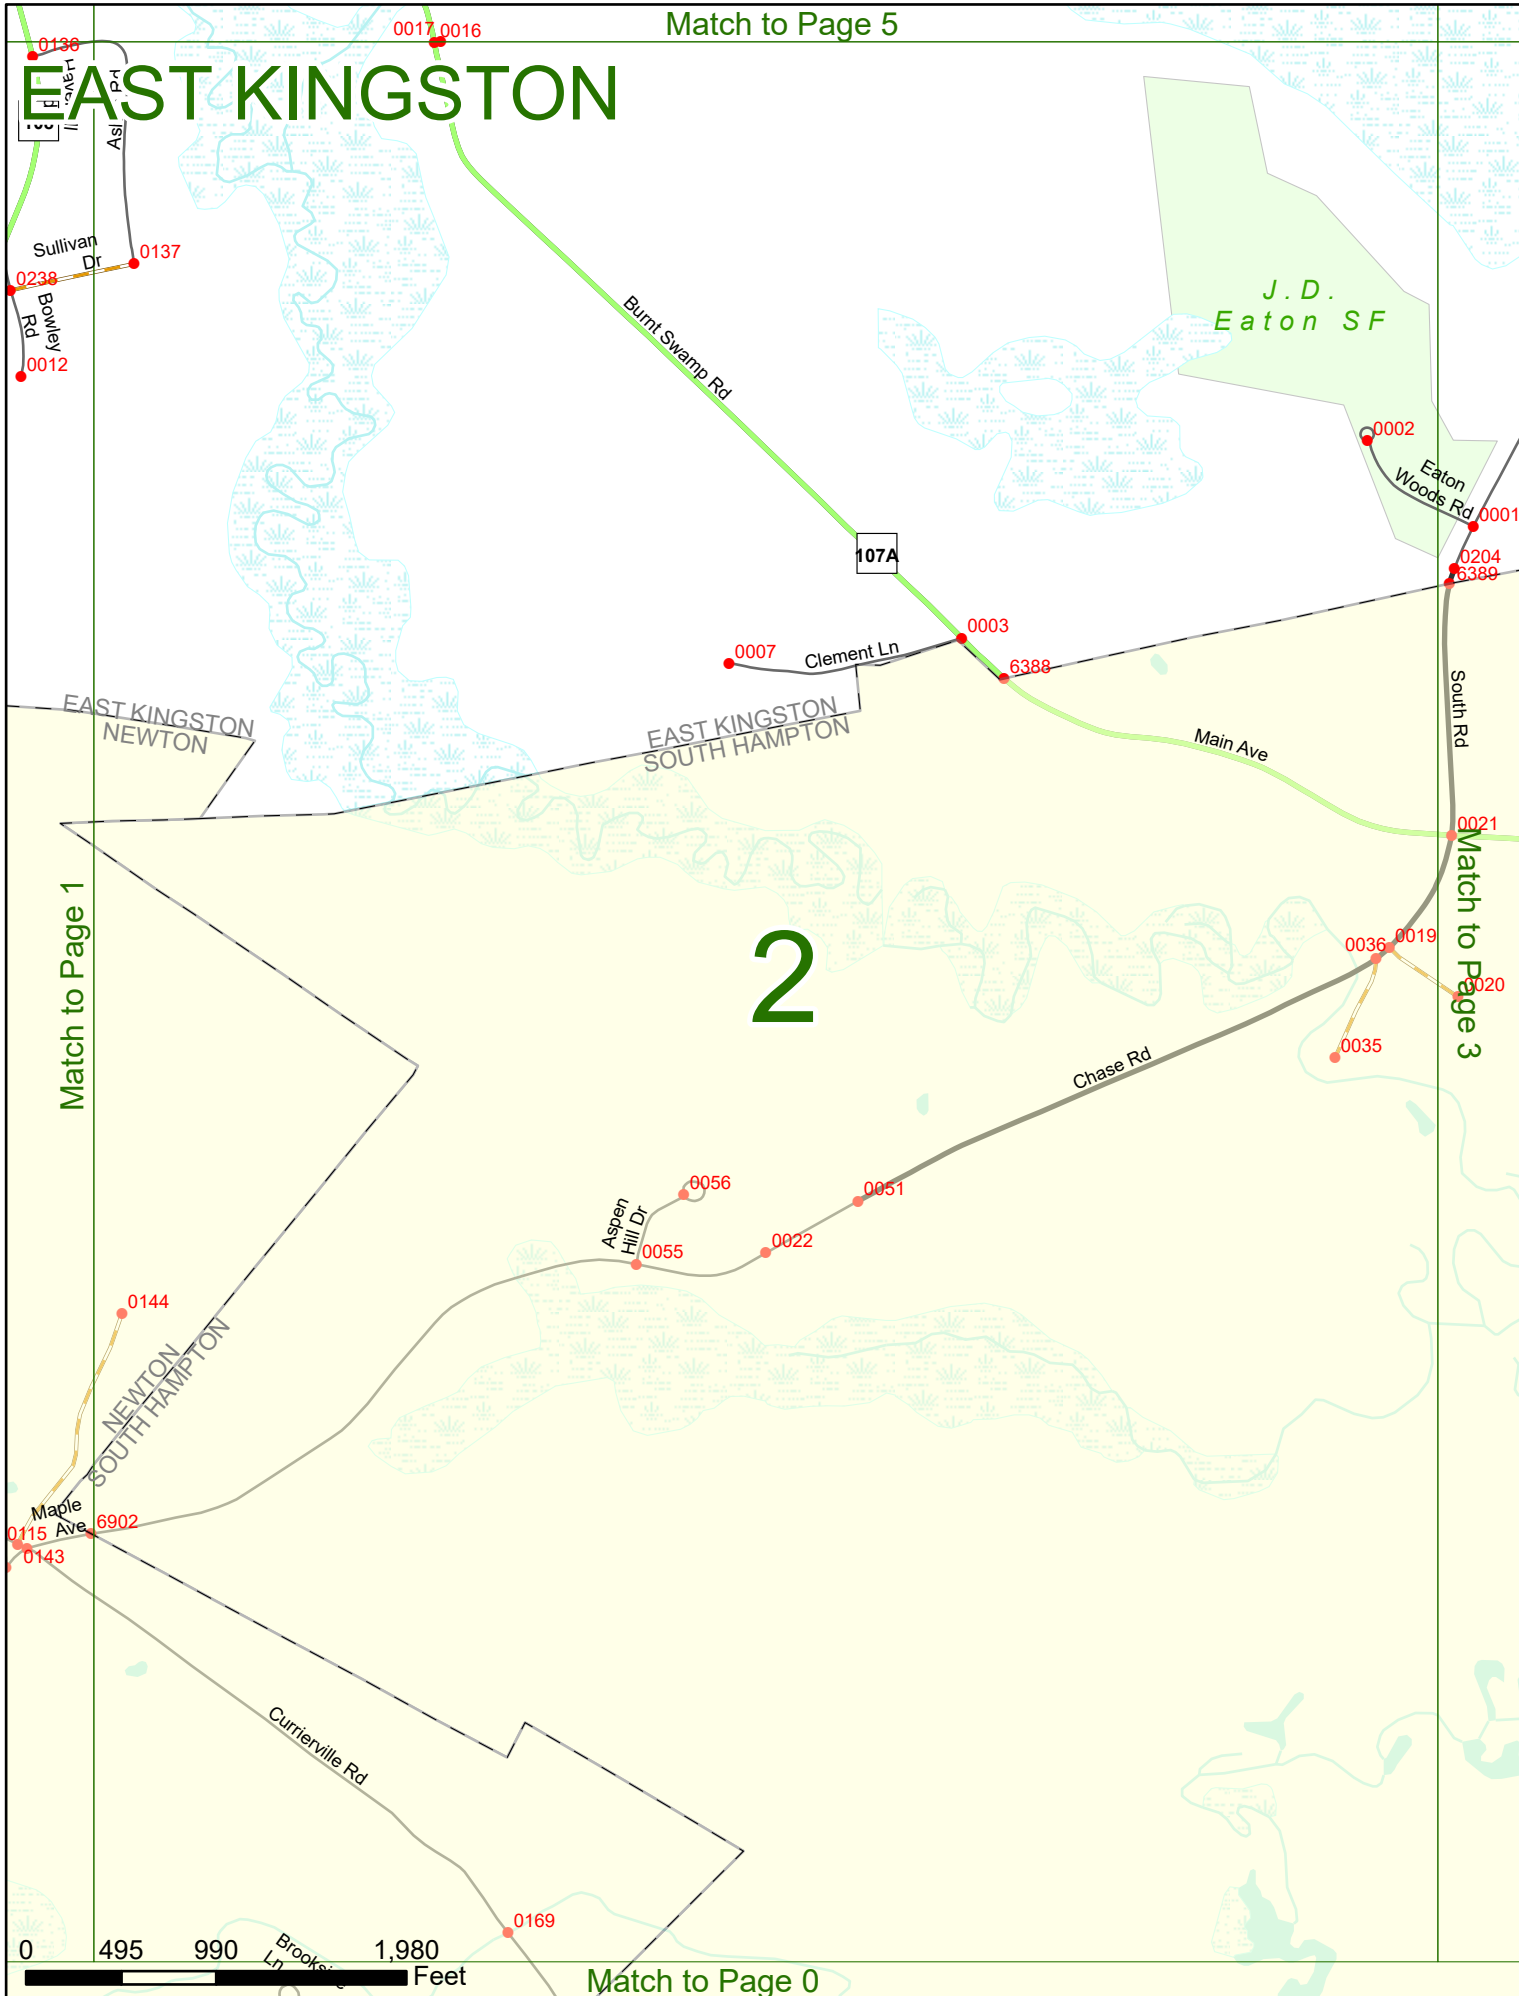

EAST KINGSTON

Match to Page 1

Match to Page 3

2